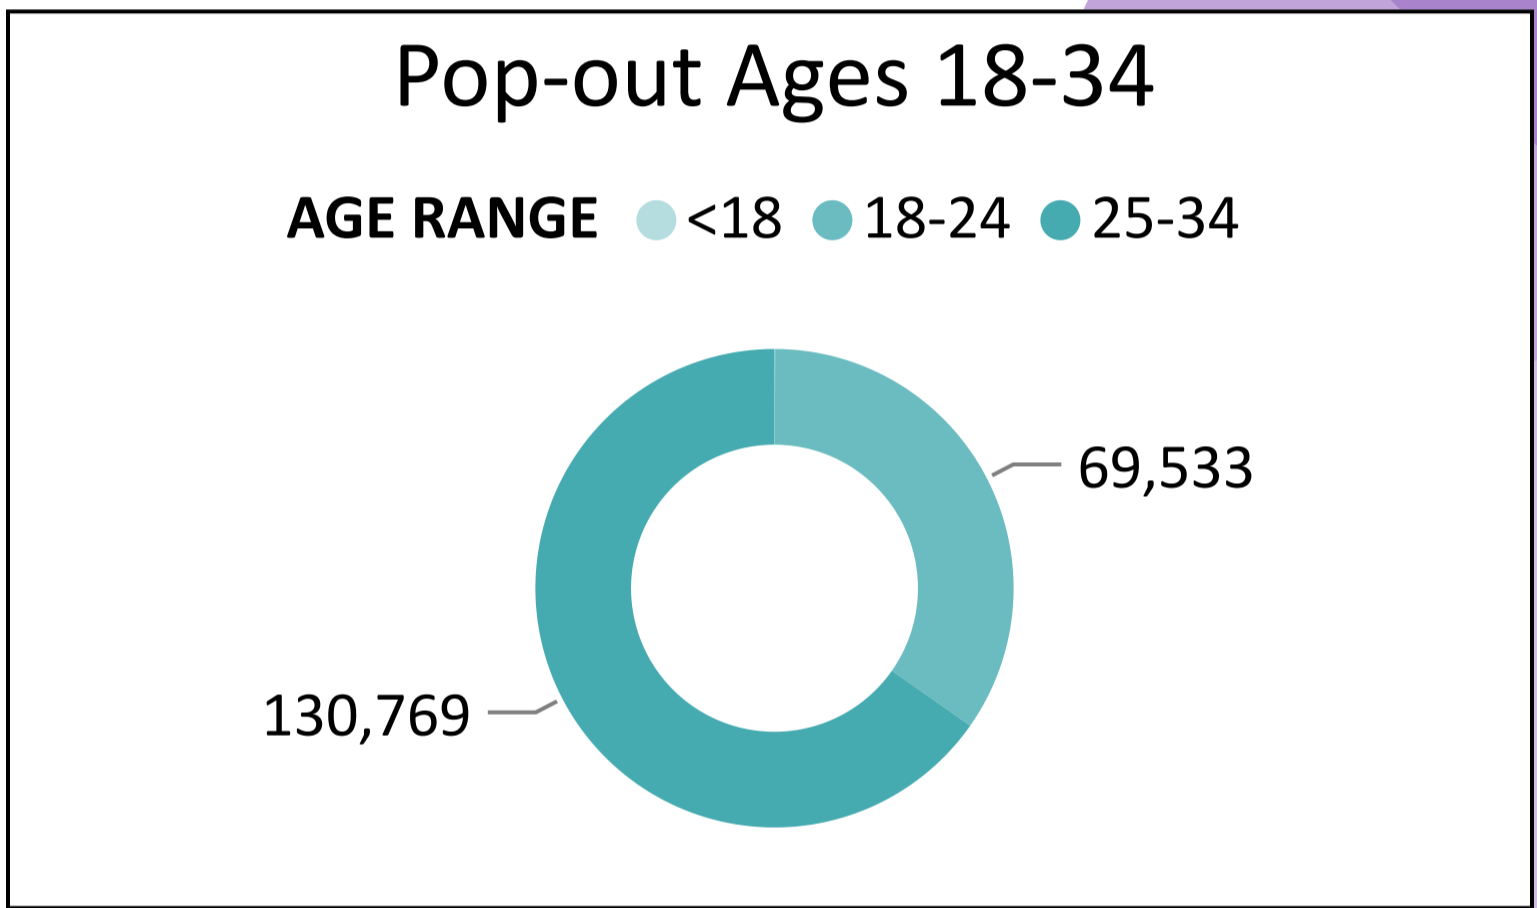

1,496,727

Total Ballots Returned

Ballot Type Returned by Unaffiliated Voters

2024 Presidential Primary

Ballot Return Reporting

March 13, 2024

Data as of 11:59 PM 3/12/24

1,496,727

Total Ballots Returned

Total Ballots Returned by Age Range

AGE RANGE ● 75 AND OVER ● 65-74 ● 55-64 ● 45-54 ● 35-44 ● 25-34 ● 18-24 ● <18

Colorado Secretary of State

Total Ballots Returned by Gender/Age Range