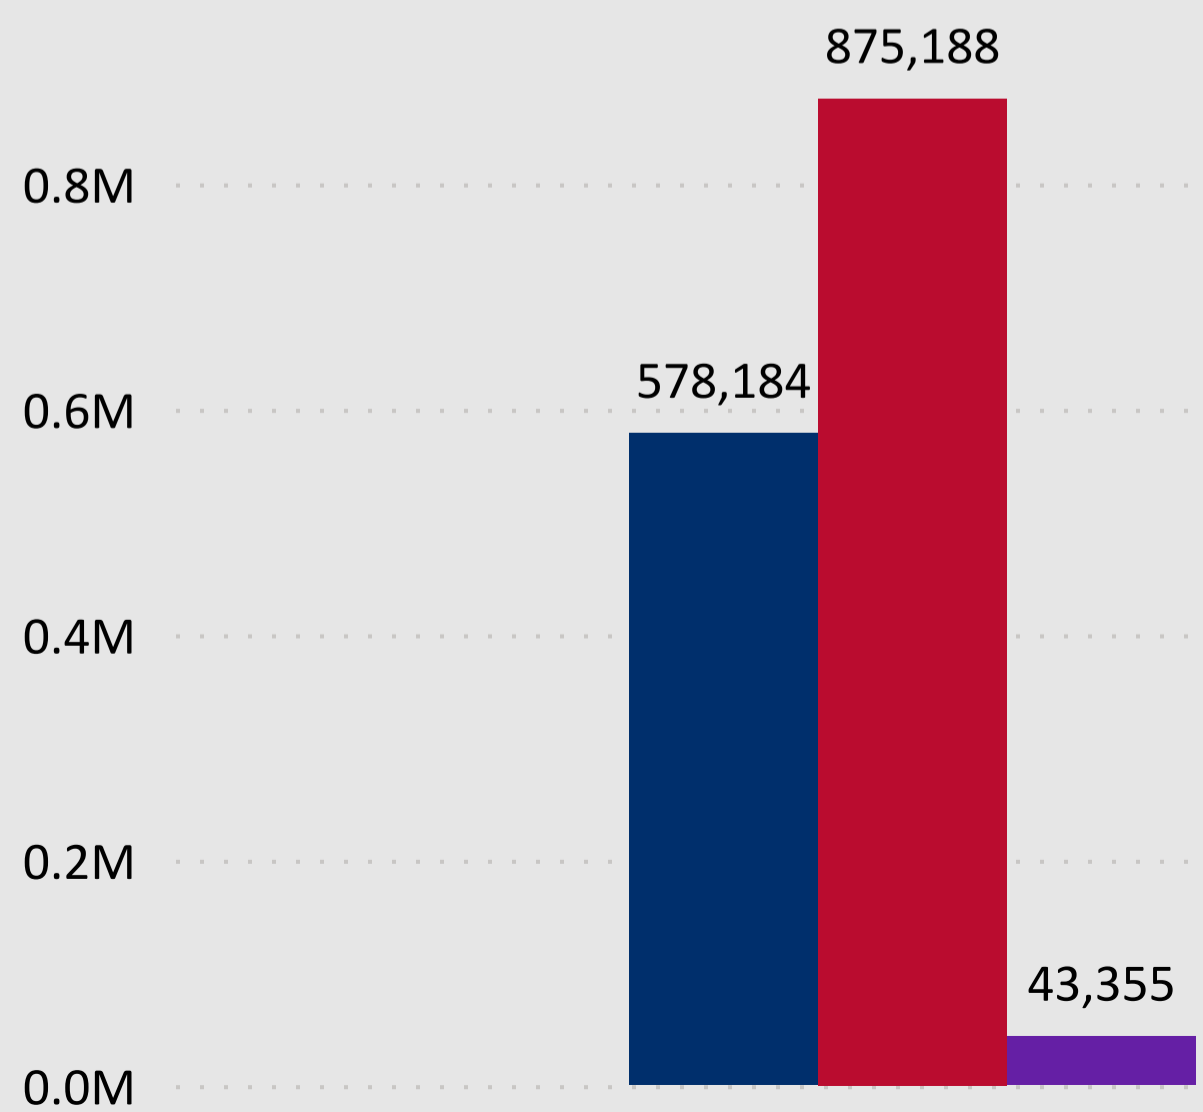

2024 Presidential Primary Ballot Return Reporting

March 13, 2024

Data as of 11:59 PM 3/12/24

1,496,727

Total Ballots Returned

Colorado Secretary of State

2024 Presidential Primary Eligible Active Voters

Ballot Type Returned

● DEM ● REP ● IN PROCESS

Trend Line of Ballots Returned by Day

● DEM ● REP ● IN PROCESS

2024 Presidential Primary

Ballot Return Reporting

March 13, 2024

Data as of 11:59 PM 3/12/24

Colorado Secretary of State

1,496,727

Total Ballots Returned

Ballot Type Returned by Unaffiliated Voters

2024 Presidential Primary

Ballot Return Reporting

March 13, 2024

Data as of 11:59 PM 3/12/24

1,496,727