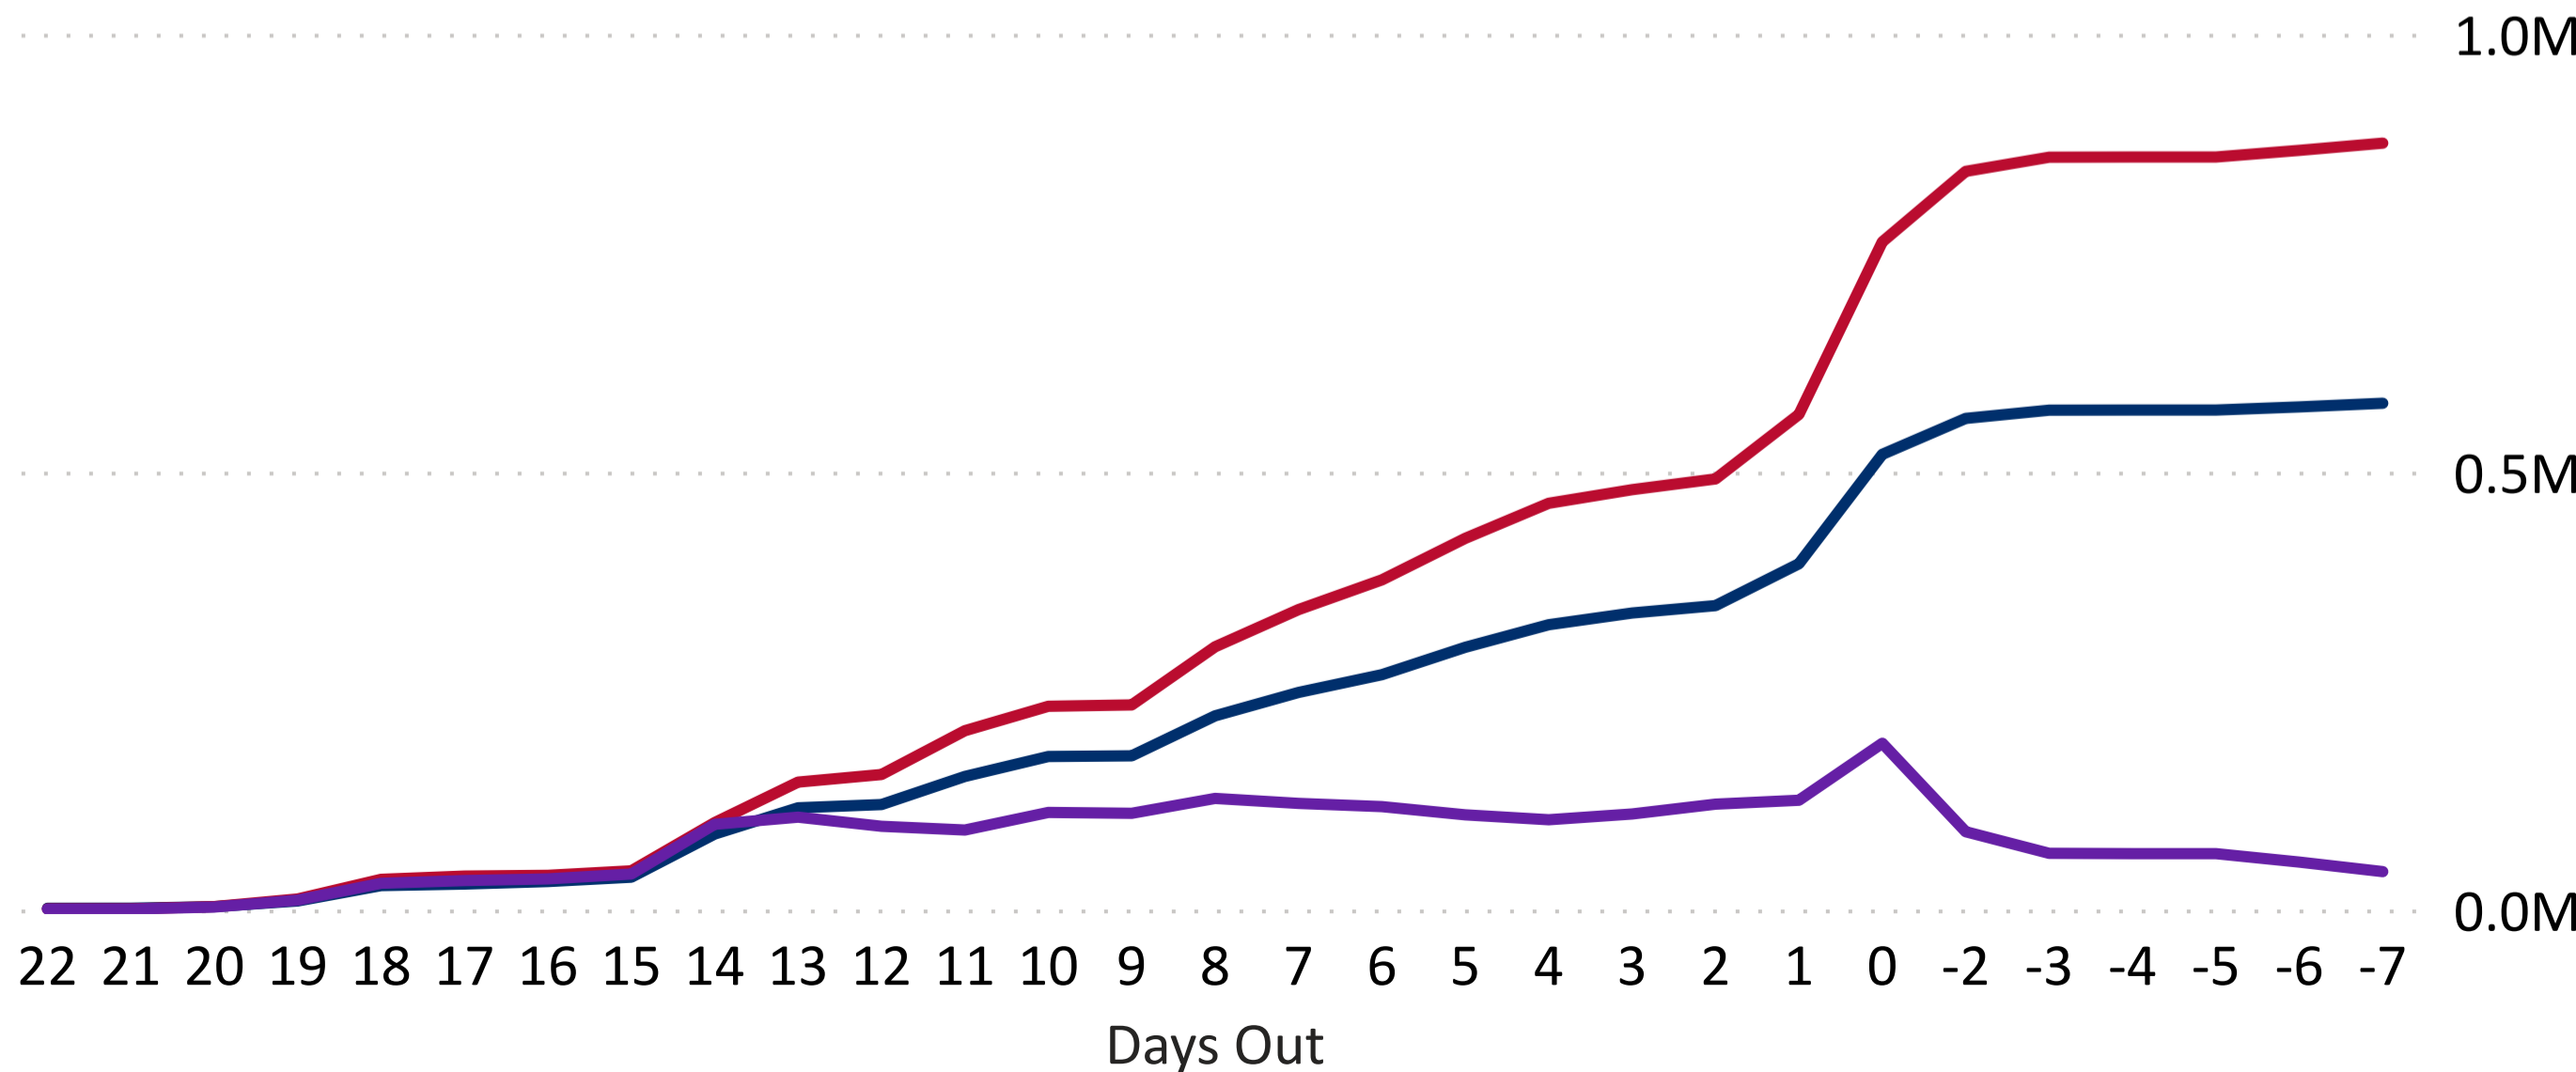

2024 Presidential Primary Ballot Return Reporting

March 13, 2024

Data as of 11:59 PM 3/12/24

1,496,727

Total Ballots Returned

Colorado Secretary of State

2024 Presidential Primary Eligible Active Voters

Ballot Type Returned

● DEM ● REP ● IN PROCESS

Trend Line of Ballots Returned by Day

● DEM ● REP ● IN PROCESS

2024 Presidential Primary

Ballot Return Reporting

March 13, 2024

Data as of 11:59 PM 3/12/24

Colorado Secretary of State

1,496,727

Total Ballots Returned

Ballot Type Returned by Unaffiliated Voters

2024 Presidential Primary

Ballot Return Reporting

March 13, 2024

Data as of 11:59 PM 3/12/24

1,496,727

Total Ballots Returned

Total Ballots Returned by Age Range

AGE RANGE ● 75 AND OVER ● 65-74 ● 55-64 ● 45-54 ● 35-44 ● 25-34 ● 18-24 ● <18

Colorado Secretary of State

Total Ballots Returned by Gender/Age Range