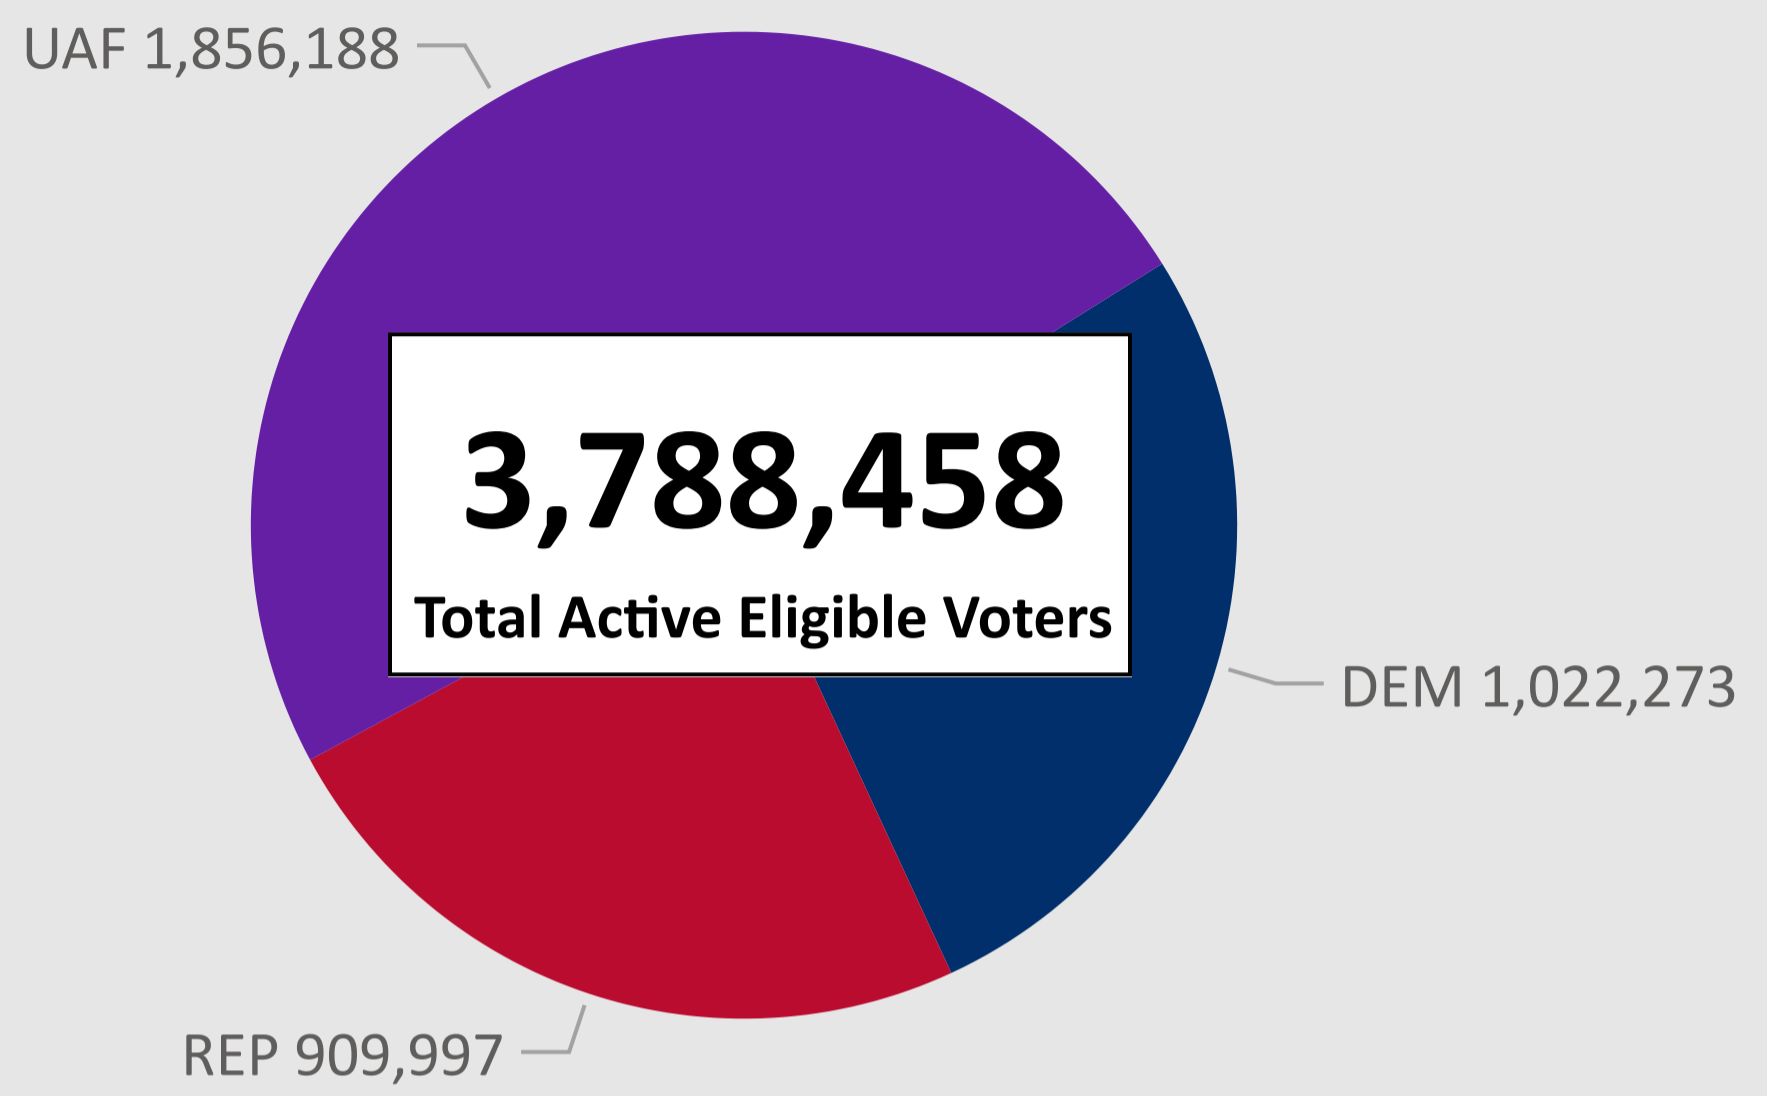

2024 Presidential Primary Ballot Return Reporting

March 13, 2024

Data as of 11:59 PM 3/12/24

1,496,727

Total Ballots Returned

Colorado Secretary of State

2024 Presidential Primary Eligible Active Voters

Ballot Type Returned

● DEM ● REP ● IN PROCESS

Trend Line of Ballots Returned by Day

● DEM ● REP ● IN PROCESS

2024 Presidential Primary

Ballot Return Reporting

March 13, 2024

Data as of 11:59 PM 3/12/24

Colorado Secretary of State

1,496,727

Total Ballots Returned

Ballot Type Returned by Unaffiliated Voters

2024 Presidential Primary

Ballot Return Reporting

March 13, 2024

Data as of 11:59 PM 3/12/24

1,496,727