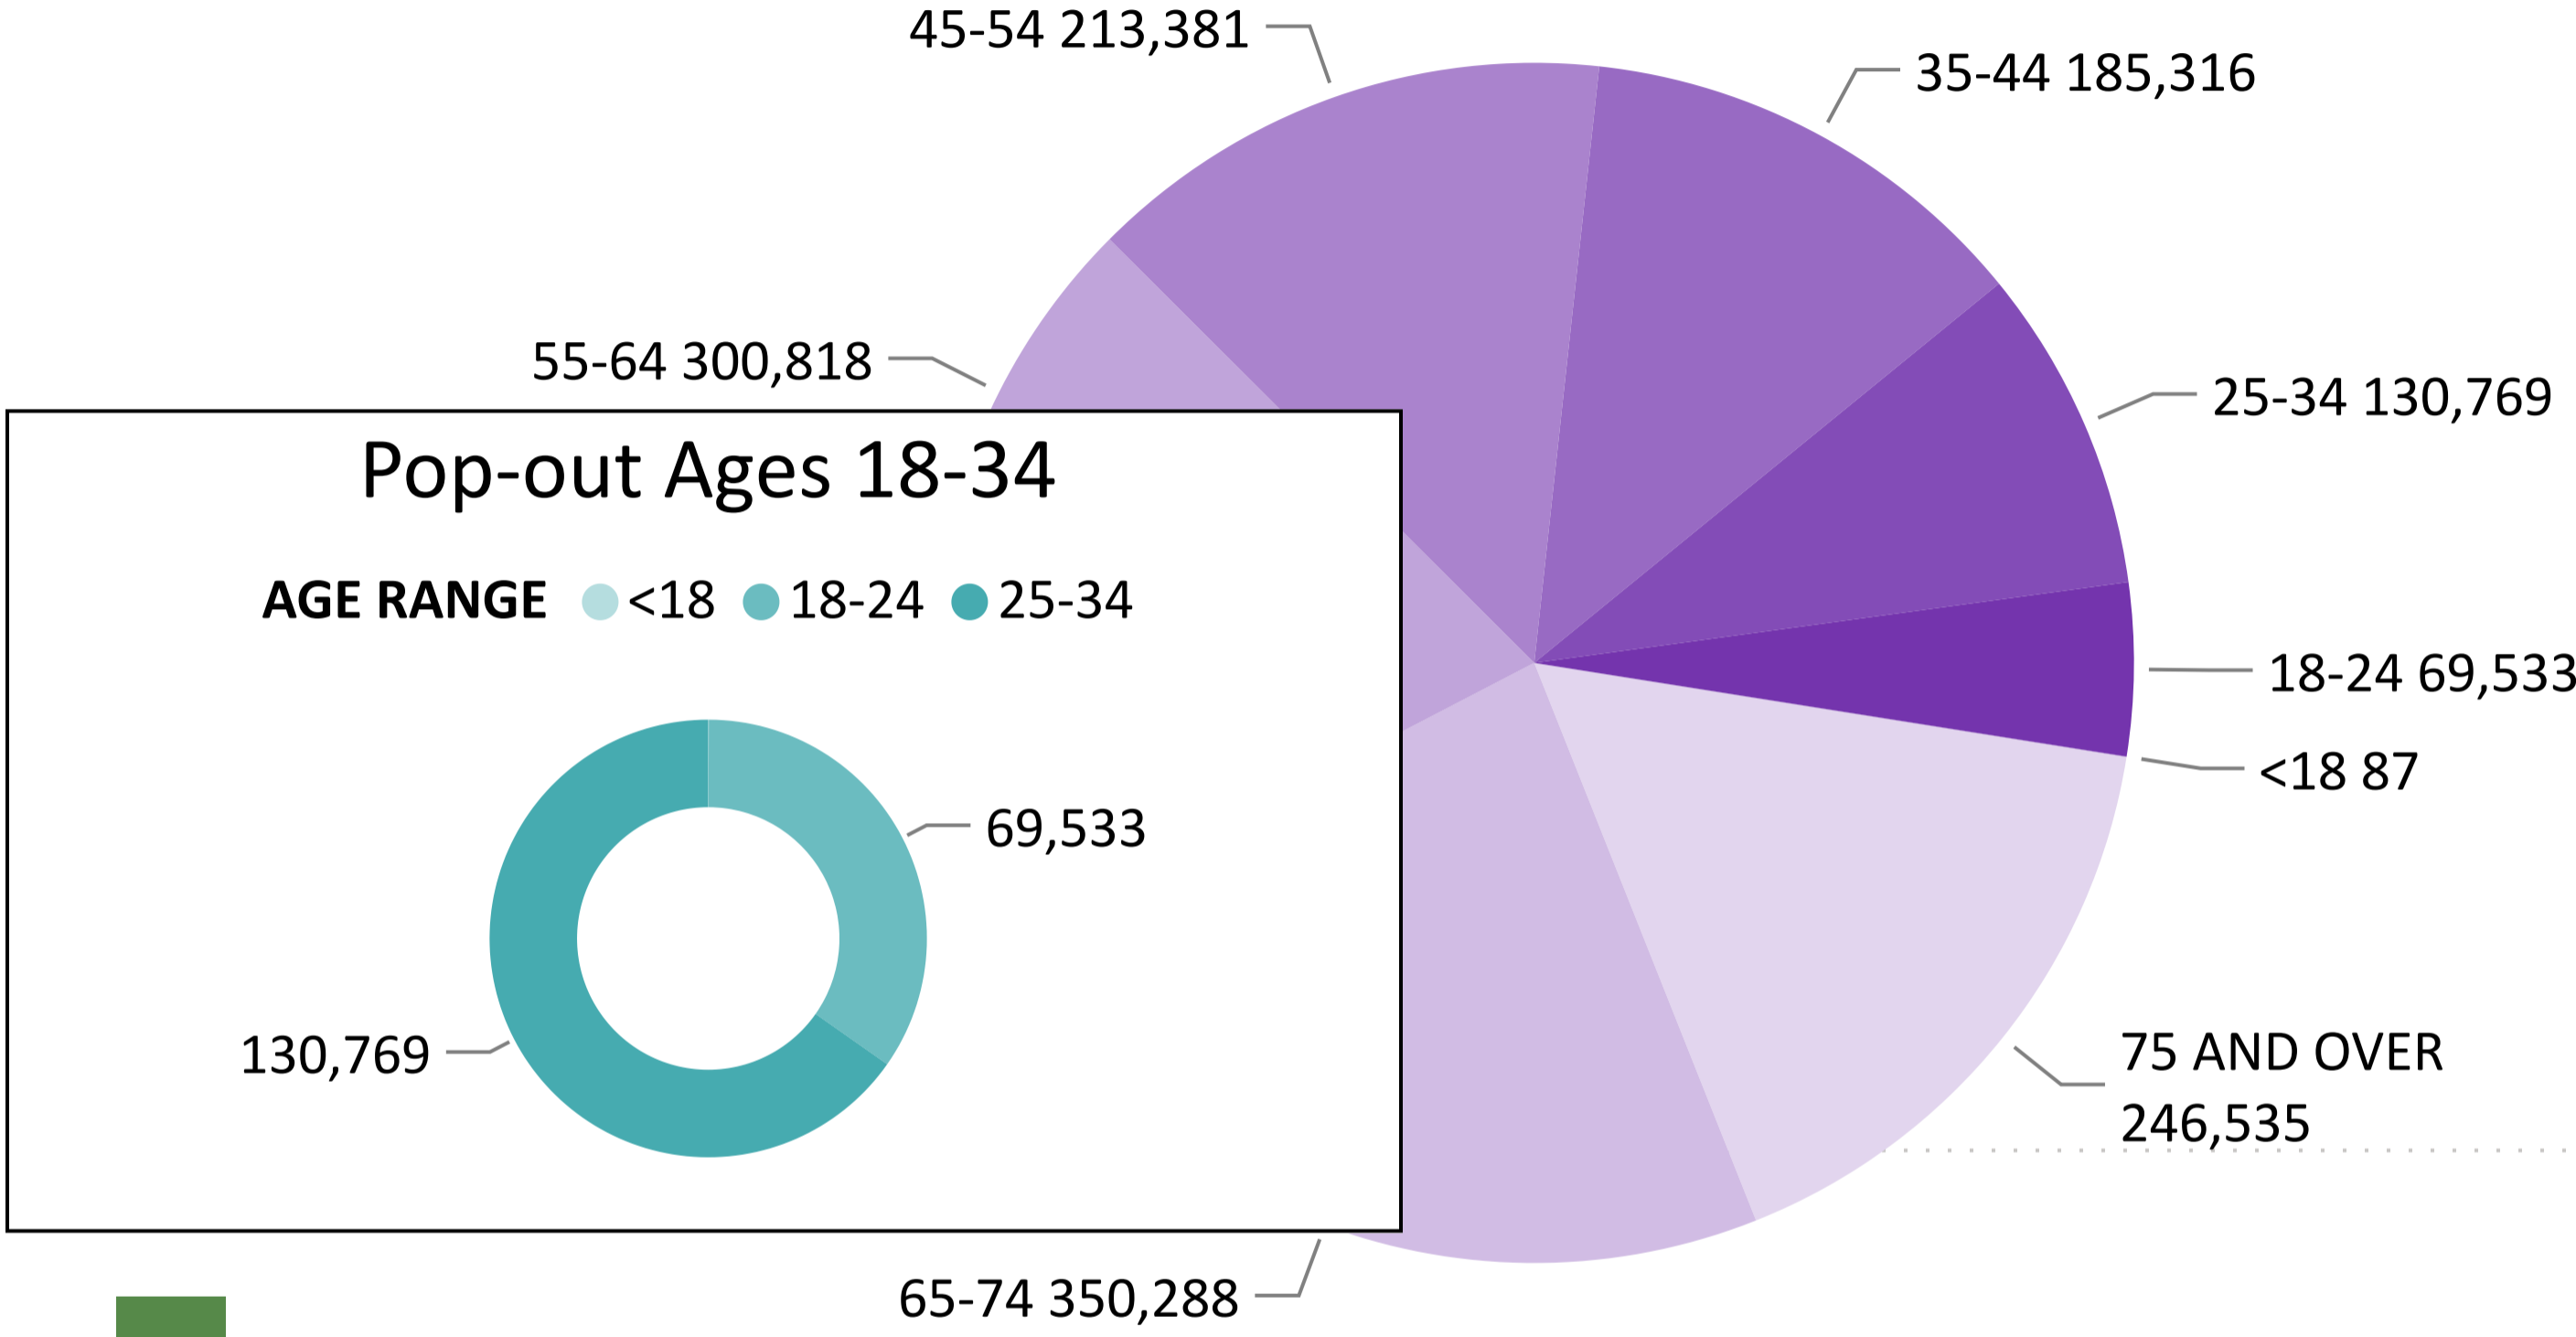

1,496,727

Total Ballots Returned

Ballot Type Returned by Unaffiliated Voters

2024 Presidential Primary

Ballot Return Reporting

March 13, 2024

Data as of 11:59 PM 3/12/24

1,496,727

Total Ballots Returned

Total Ballots Returned by Age Range

AGE RANGE ● 75 AND OVER ● 65-74 ● 55-64 ● 45-54 ● 35-44 ● 25-34 ● 18-24 ● <18

Colorado Secretary of State

Total Ballots Returned by Gender/Age Range