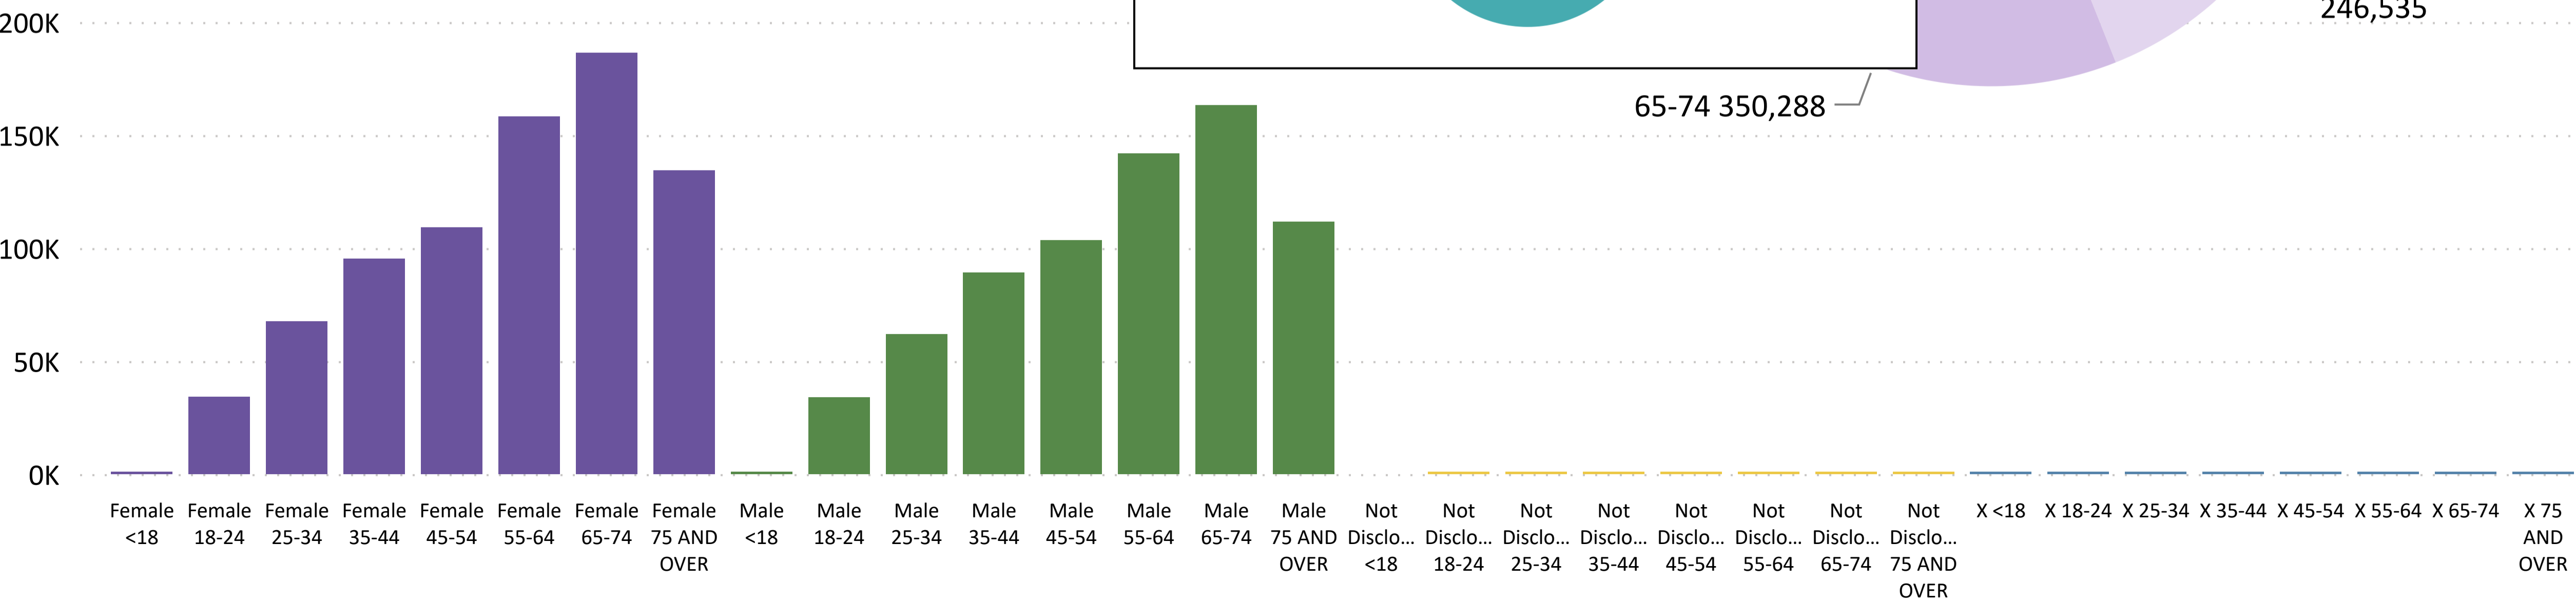

Total Ballots Returned

Total Ballots Returned by Age Range

AGE RANGE ● 75 AND OVER ● 65-74 ● 55-64 ● 45-54 ● 35-44 ● 25-34 ● 18-24 ● <18

Colorado Secretary of State

Total Ballots Returned by Gender/Age Range