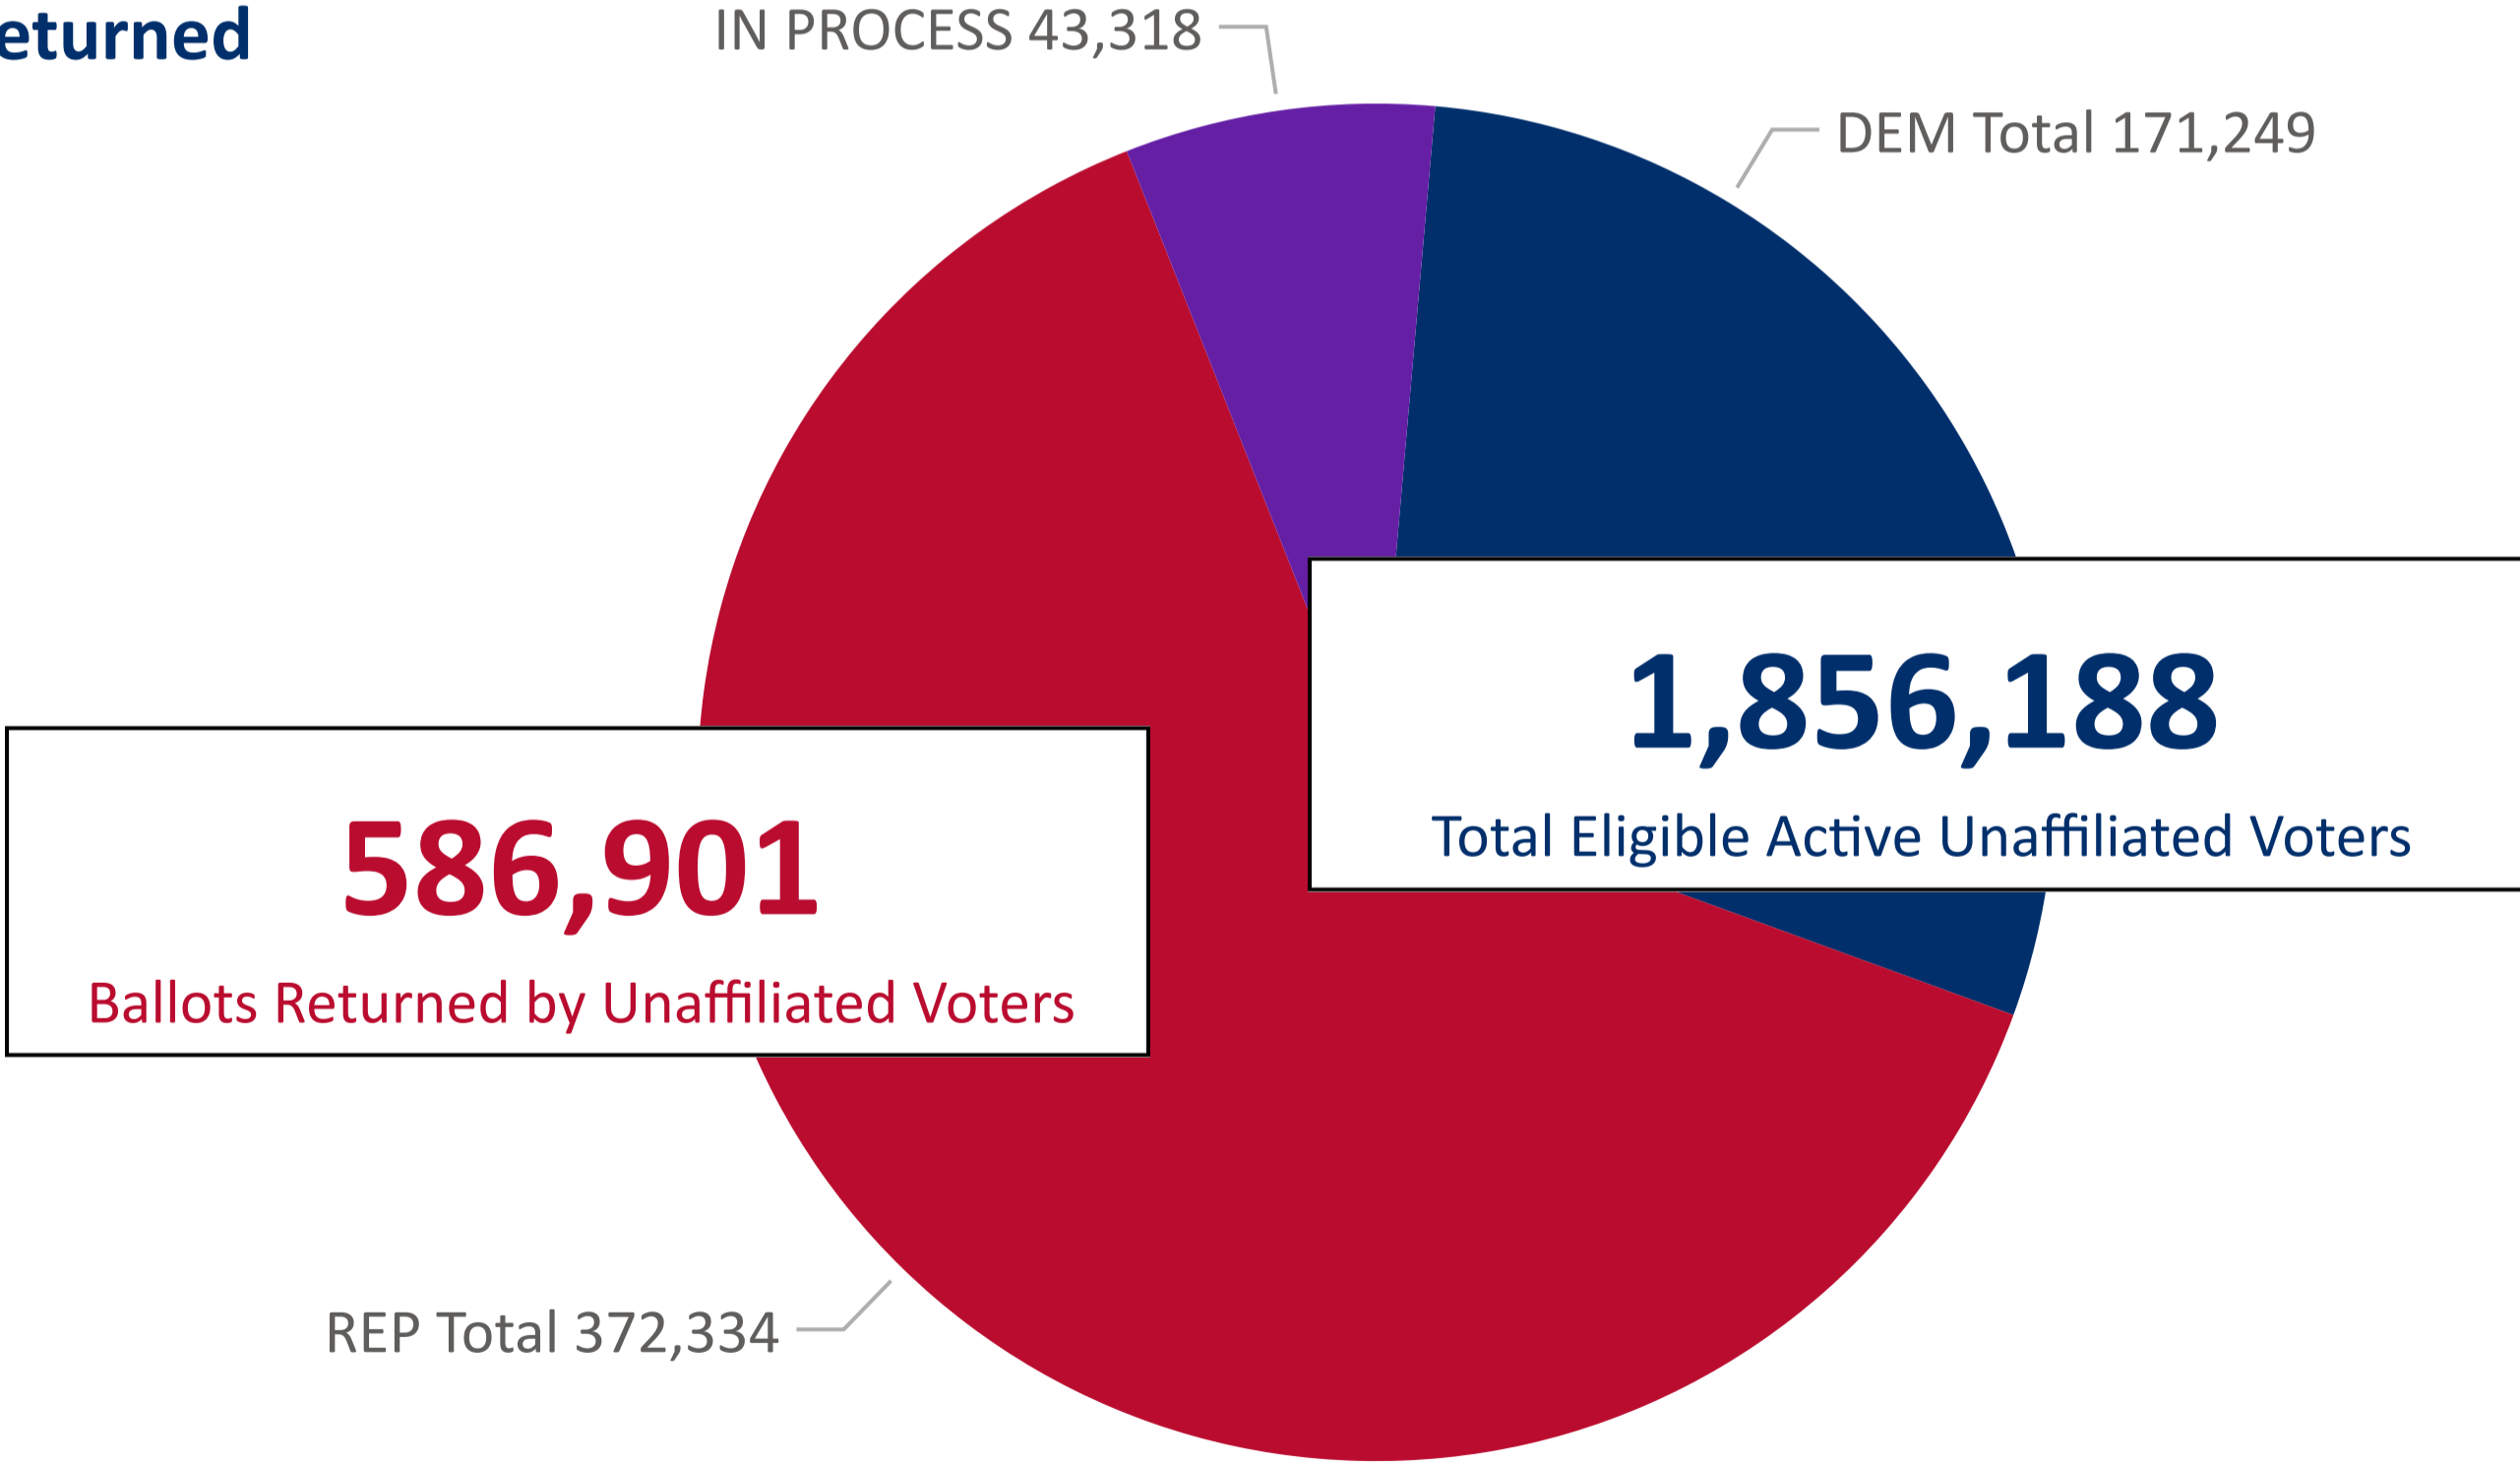

2024 Presidential Primary Ballot Return Reporting

March 13, 2024

Data as of 11:59 PM 3/12/24

1,496,727

Total Ballots Returned

Colorado Secretary of State

2024 Presidential Primary Eligible Active Voters

Ballot Type Returned

● DEM ● REP ● IN PROCESS

Trend Line of Ballots Returned by Day

● DEM ● REP ● IN PROCESS

2024 Presidential Primary

Ballot Return Reporting

March 13, 2024

Data as of 11:59 PM 3/12/24

Colorado Secretary of State

1,496,727

Total Ballots Returned

Ballot Type Returned by Unaffiliated Voters

2024 Presidential Primary

Ballot Return Reporting

March 13, 2024

Data as of 11:59 PM 3/12/24

1,496,727

Total Ballots Returned

Total Ballots Returned by Age Range

AGE RANGE ● 75 AND OVER ● 65-74 ● 55-64 ● 45-54 ● 35-44 ● 25-34 ● 18-24 ● <18

Colorado Secretary of State

Total Ballots Returned by Gender/Age Range