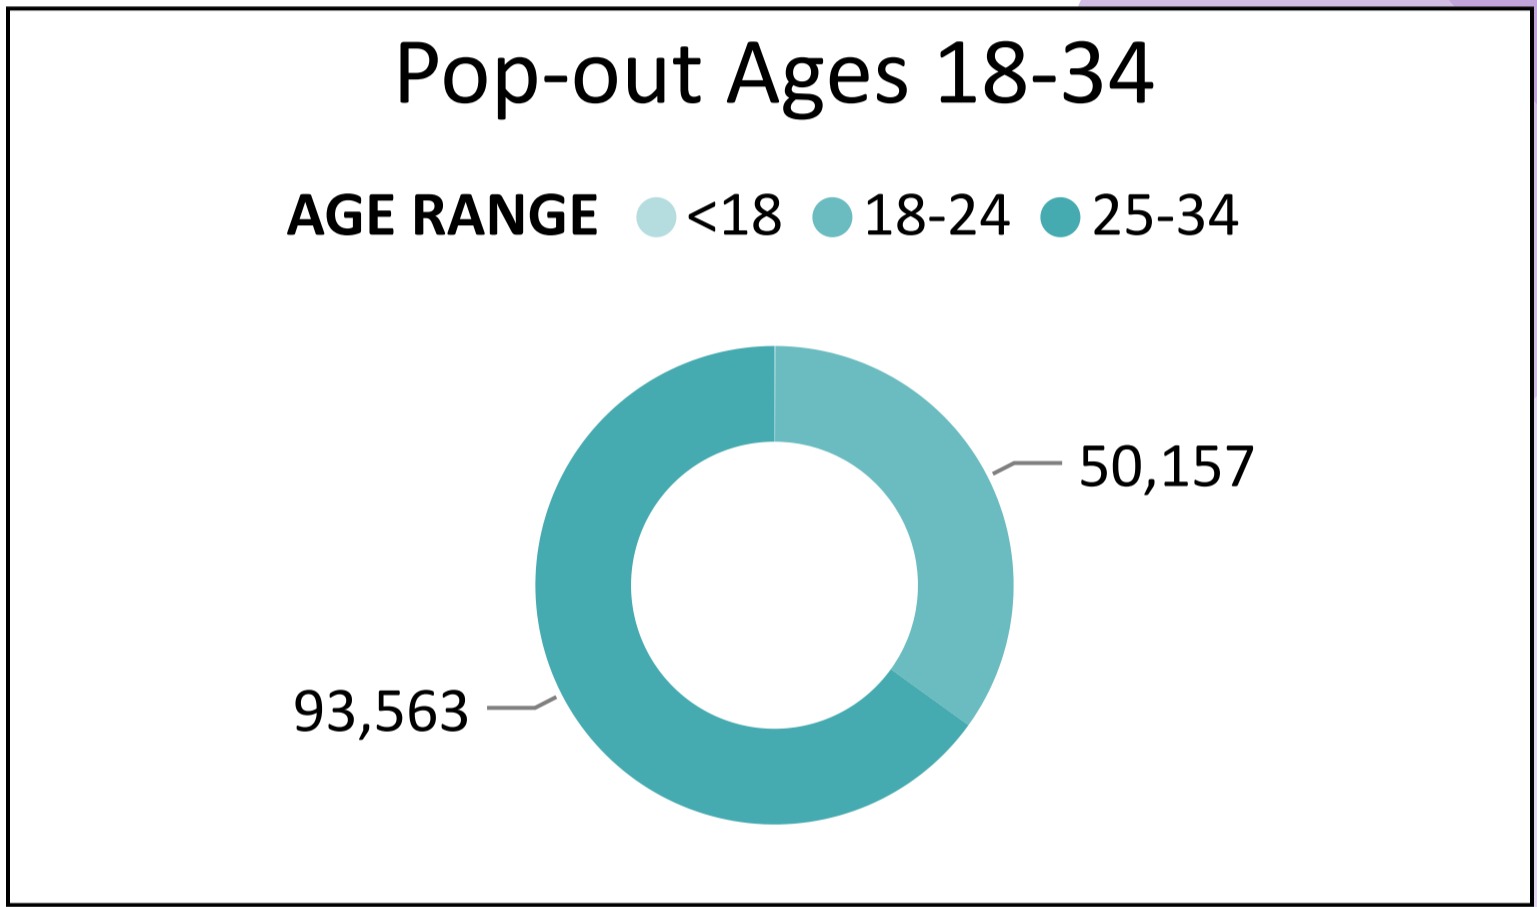

1,251,428

Total Ballots Returned

Ballot Type Returned by Unaffiliated Voters

2024 Presidential Primary

Ballot Return Reporting

March 5, 2024

Data as of 3:00 PM 3/5/24

Colorado Secretary of State

1,251,428

Total Ballots Returned

Total Ballots Returned by Age Range

AGE RANGE ● 75 AND OVER ● 65-74 ● 55-64 ● 45-54 ● 35-44 ● 25-34 ● 18-24 ● <18

Total Ballots Returned by Gender/Age Range

2024 Presidential Primary