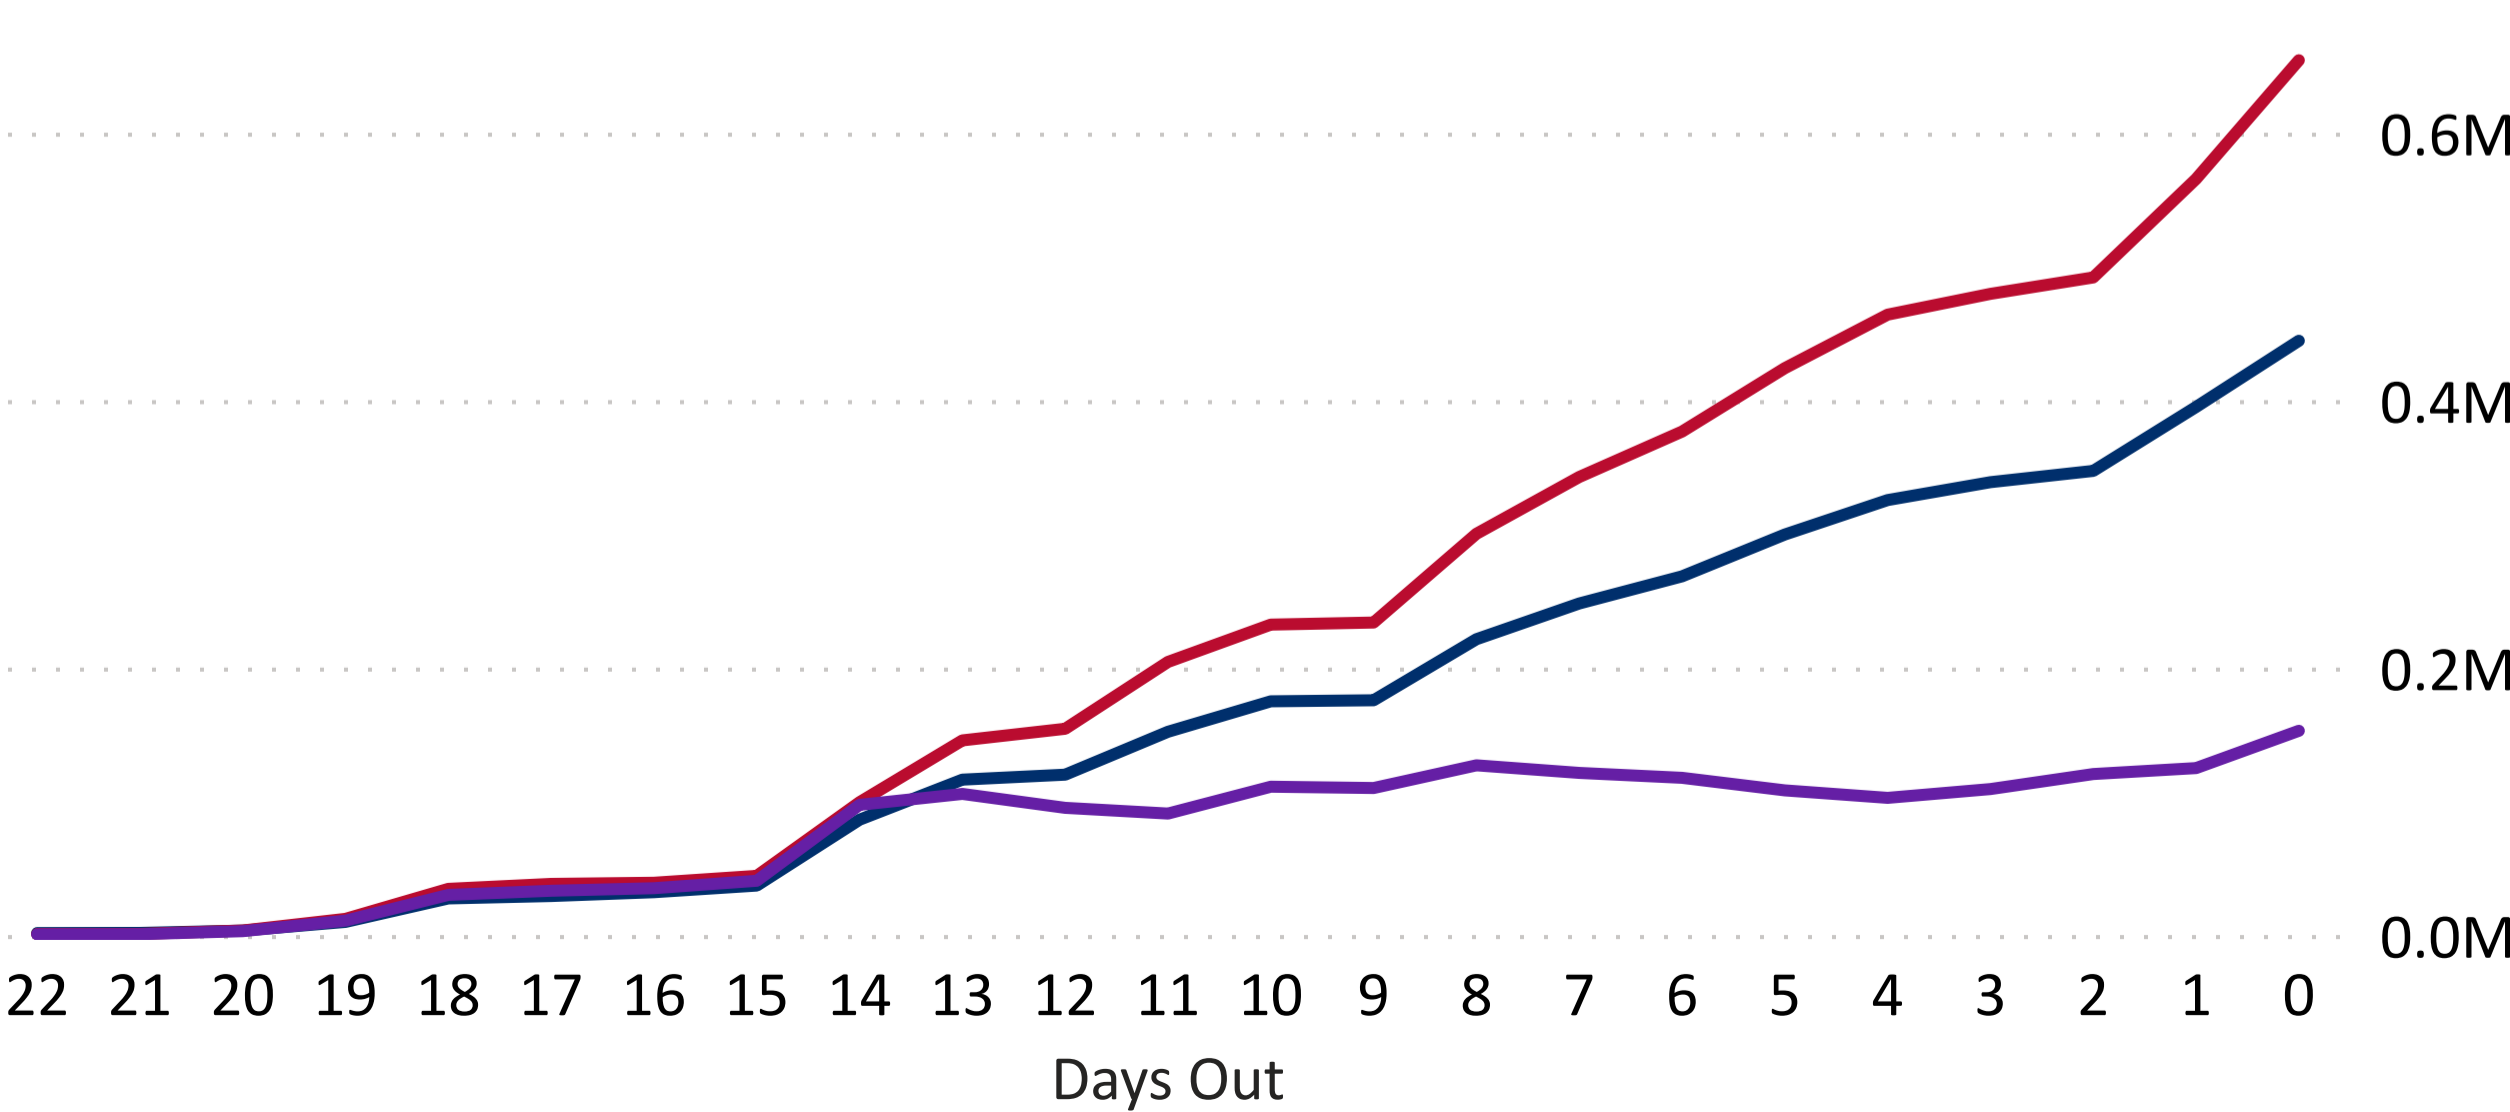

2024 Presidential Primary Ballot Return Reporting

March 5, 2024

Data as of 3:00 PM 3/5/24

1,251,428

Total Ballots Returned

Colorado Secretary of State

2024 Presidential Primary Eligible Active Voters

Ballot Type Returned

● DEM ● REP ● IN PROCESS

Trend Line of Ballots Returned by Day

● DEM ● REP ● IN PROCESS

2024 Presidential Primary

Ballot Return Reporting

March 5, 2024

Data as of 3:00 PM 3/5/24

Colorado Secretary of State

1,251,428

Total Ballots Returned

Ballot Type Returned by Unaffiliated Voters

2024 Presidential Primary

Ballot Return Reporting

March 5, 2024

Data as of 3:00 PM 3/5/24

Colorado Secretary of State

1,251,428

Total Ballots Returned

Total Ballots Returned by Age Range

AGE RANGE ● 75 AND OVER ● 65-74 ● 55-64 ● 45-54 ● 35-44 ● 25-34 ● 18-24 ● <18

Total Ballots Returned by Gender/Age Range

2024 Presidential Primary