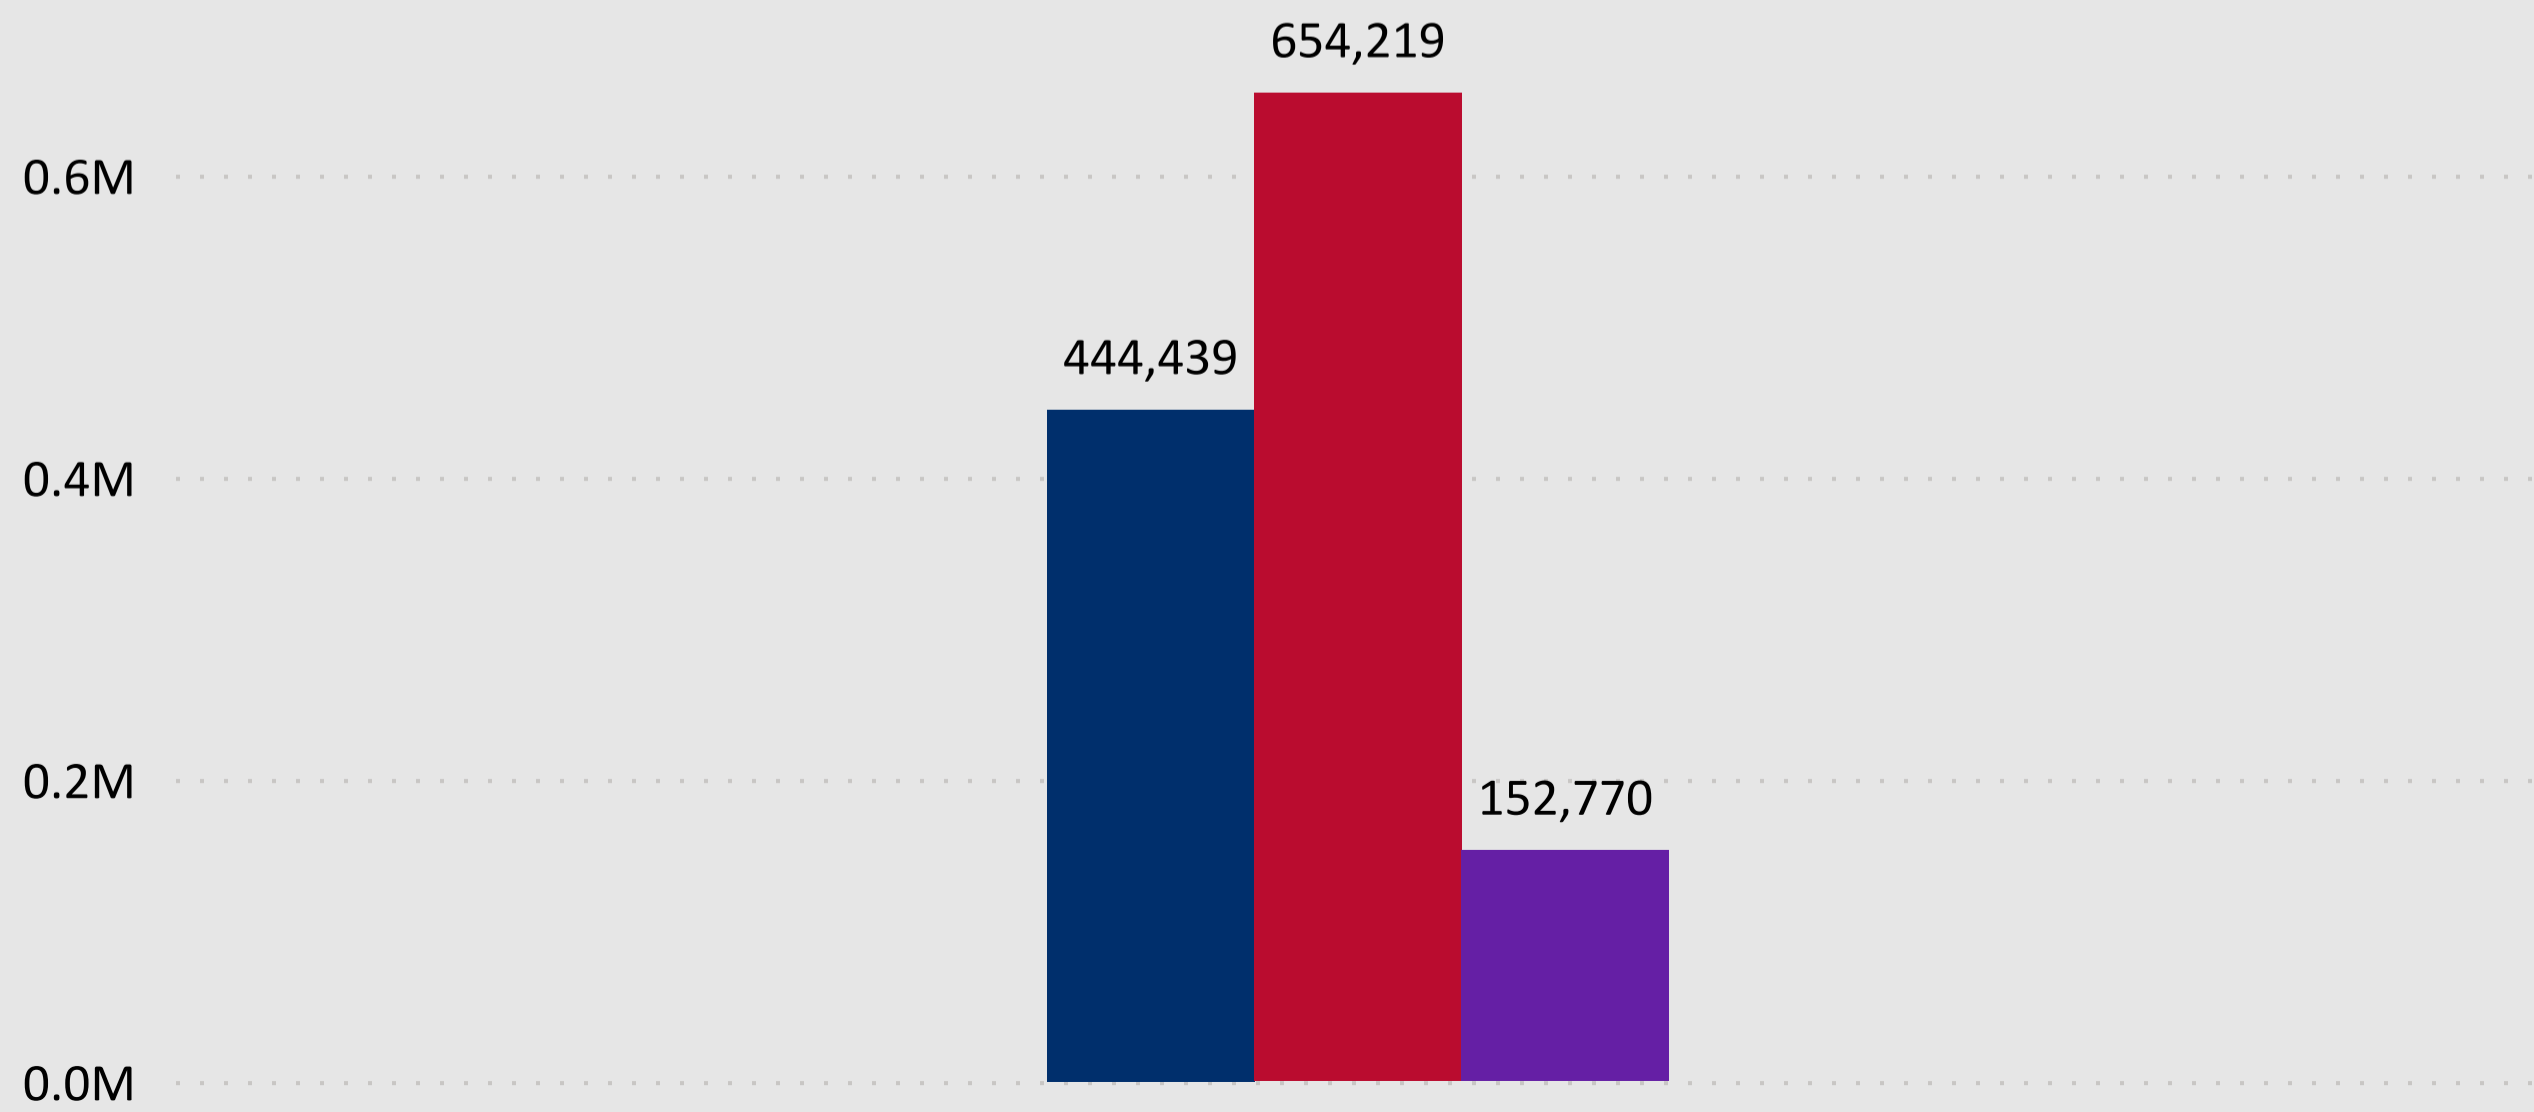

2024 Presidential Primary Ballot Return Reporting

March 5, 2024

Data as of 3:00 PM 3/5/24

1,251,428

Total Ballots Returned

Colorado Secretary of State

2024 Presidential Primary Eligible Active Voters

Ballot Type Returned

● DEM ● REP ● IN PROCESS

Trend Line of Ballots Returned by Day

● DEM ● REP ● IN PROCESS

2024 Presidential Primary

Ballot Return Reporting

March 5, 2024

Data as of 3:00 PM 3/5/24

Colorado Secretary of State

1,251,428

Total Ballots Returned

Total Ballots Returned by Age Range

AGE RANGE ● 75 AND OVER ● 65-74 ● 55-64 ● 45-54 ● 35-44 ● 25-34 ● 18-24 ● <18

Total Ballots Returned by Gender/Age Range

2024 Presidential Primary