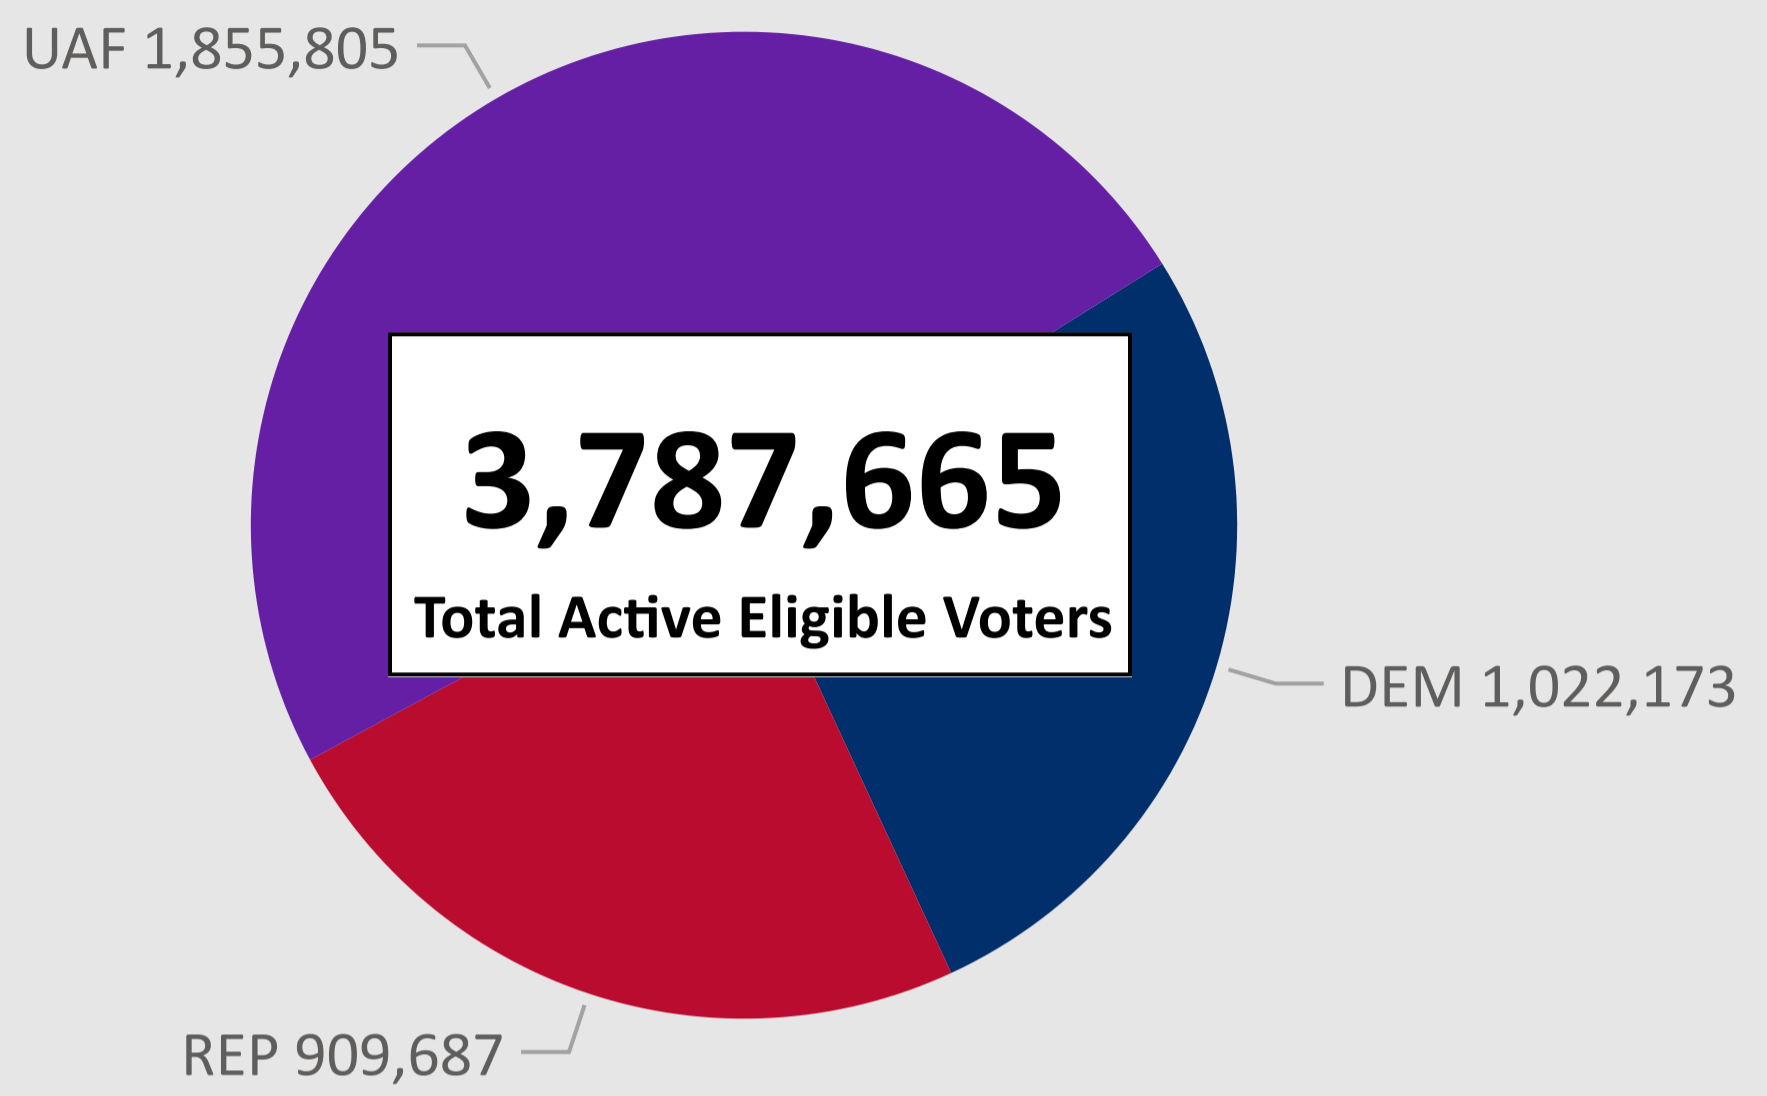

2024 Presidential Primary Ballot Return Reporting

March 5, 2024

Data as of 3:00 PM 3/5/24

1,251,428

Total Ballots Returned

Colorado Secretary of State

2024 Presidential Primary Eligible Active Voters

Ballot Type Returned

● DEM ● REP ● IN PROCESS

Trend Line of Ballots Returned by Day

● DEM ● REP ● IN PROCESS

2024 Presidential Primary

Ballot Return Reporting

March 5, 2024

Data as of 3:00 PM 3/5/24

Colorado Secretary of State

1,251,428

Total Ballots Returned

Ballot Type Returned by Unaffiliated Voters

2024 Presidential Primary

Ballot Return Reporting

March 5, 2024

Data as of 3:00 PM 3/5/24

Colorado Secretary of State