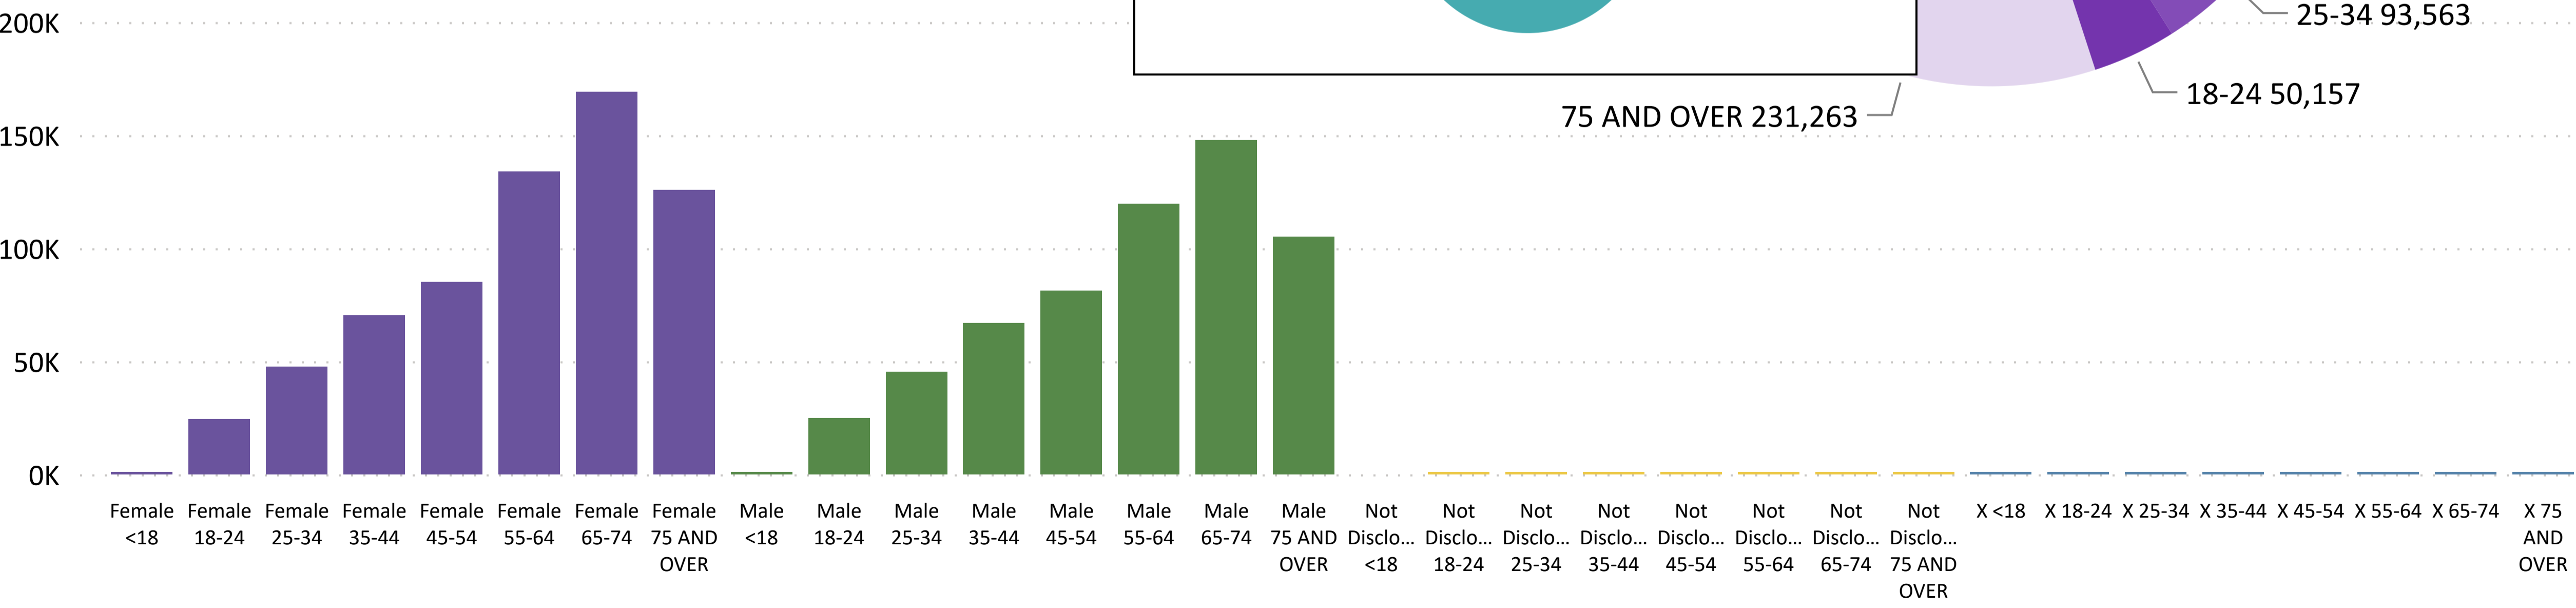

1,251,428

Total Ballots Returned

Total Ballots Returned by Age Range

AGE RANGE ● 75 AND OVER ● 65-74 ● 55-64 ● 45-54 ● 35-44 ● 25-34 ● 18-24 ● <18

Total Ballots Returned by Gender/Age Range

2024 Presidential Primary