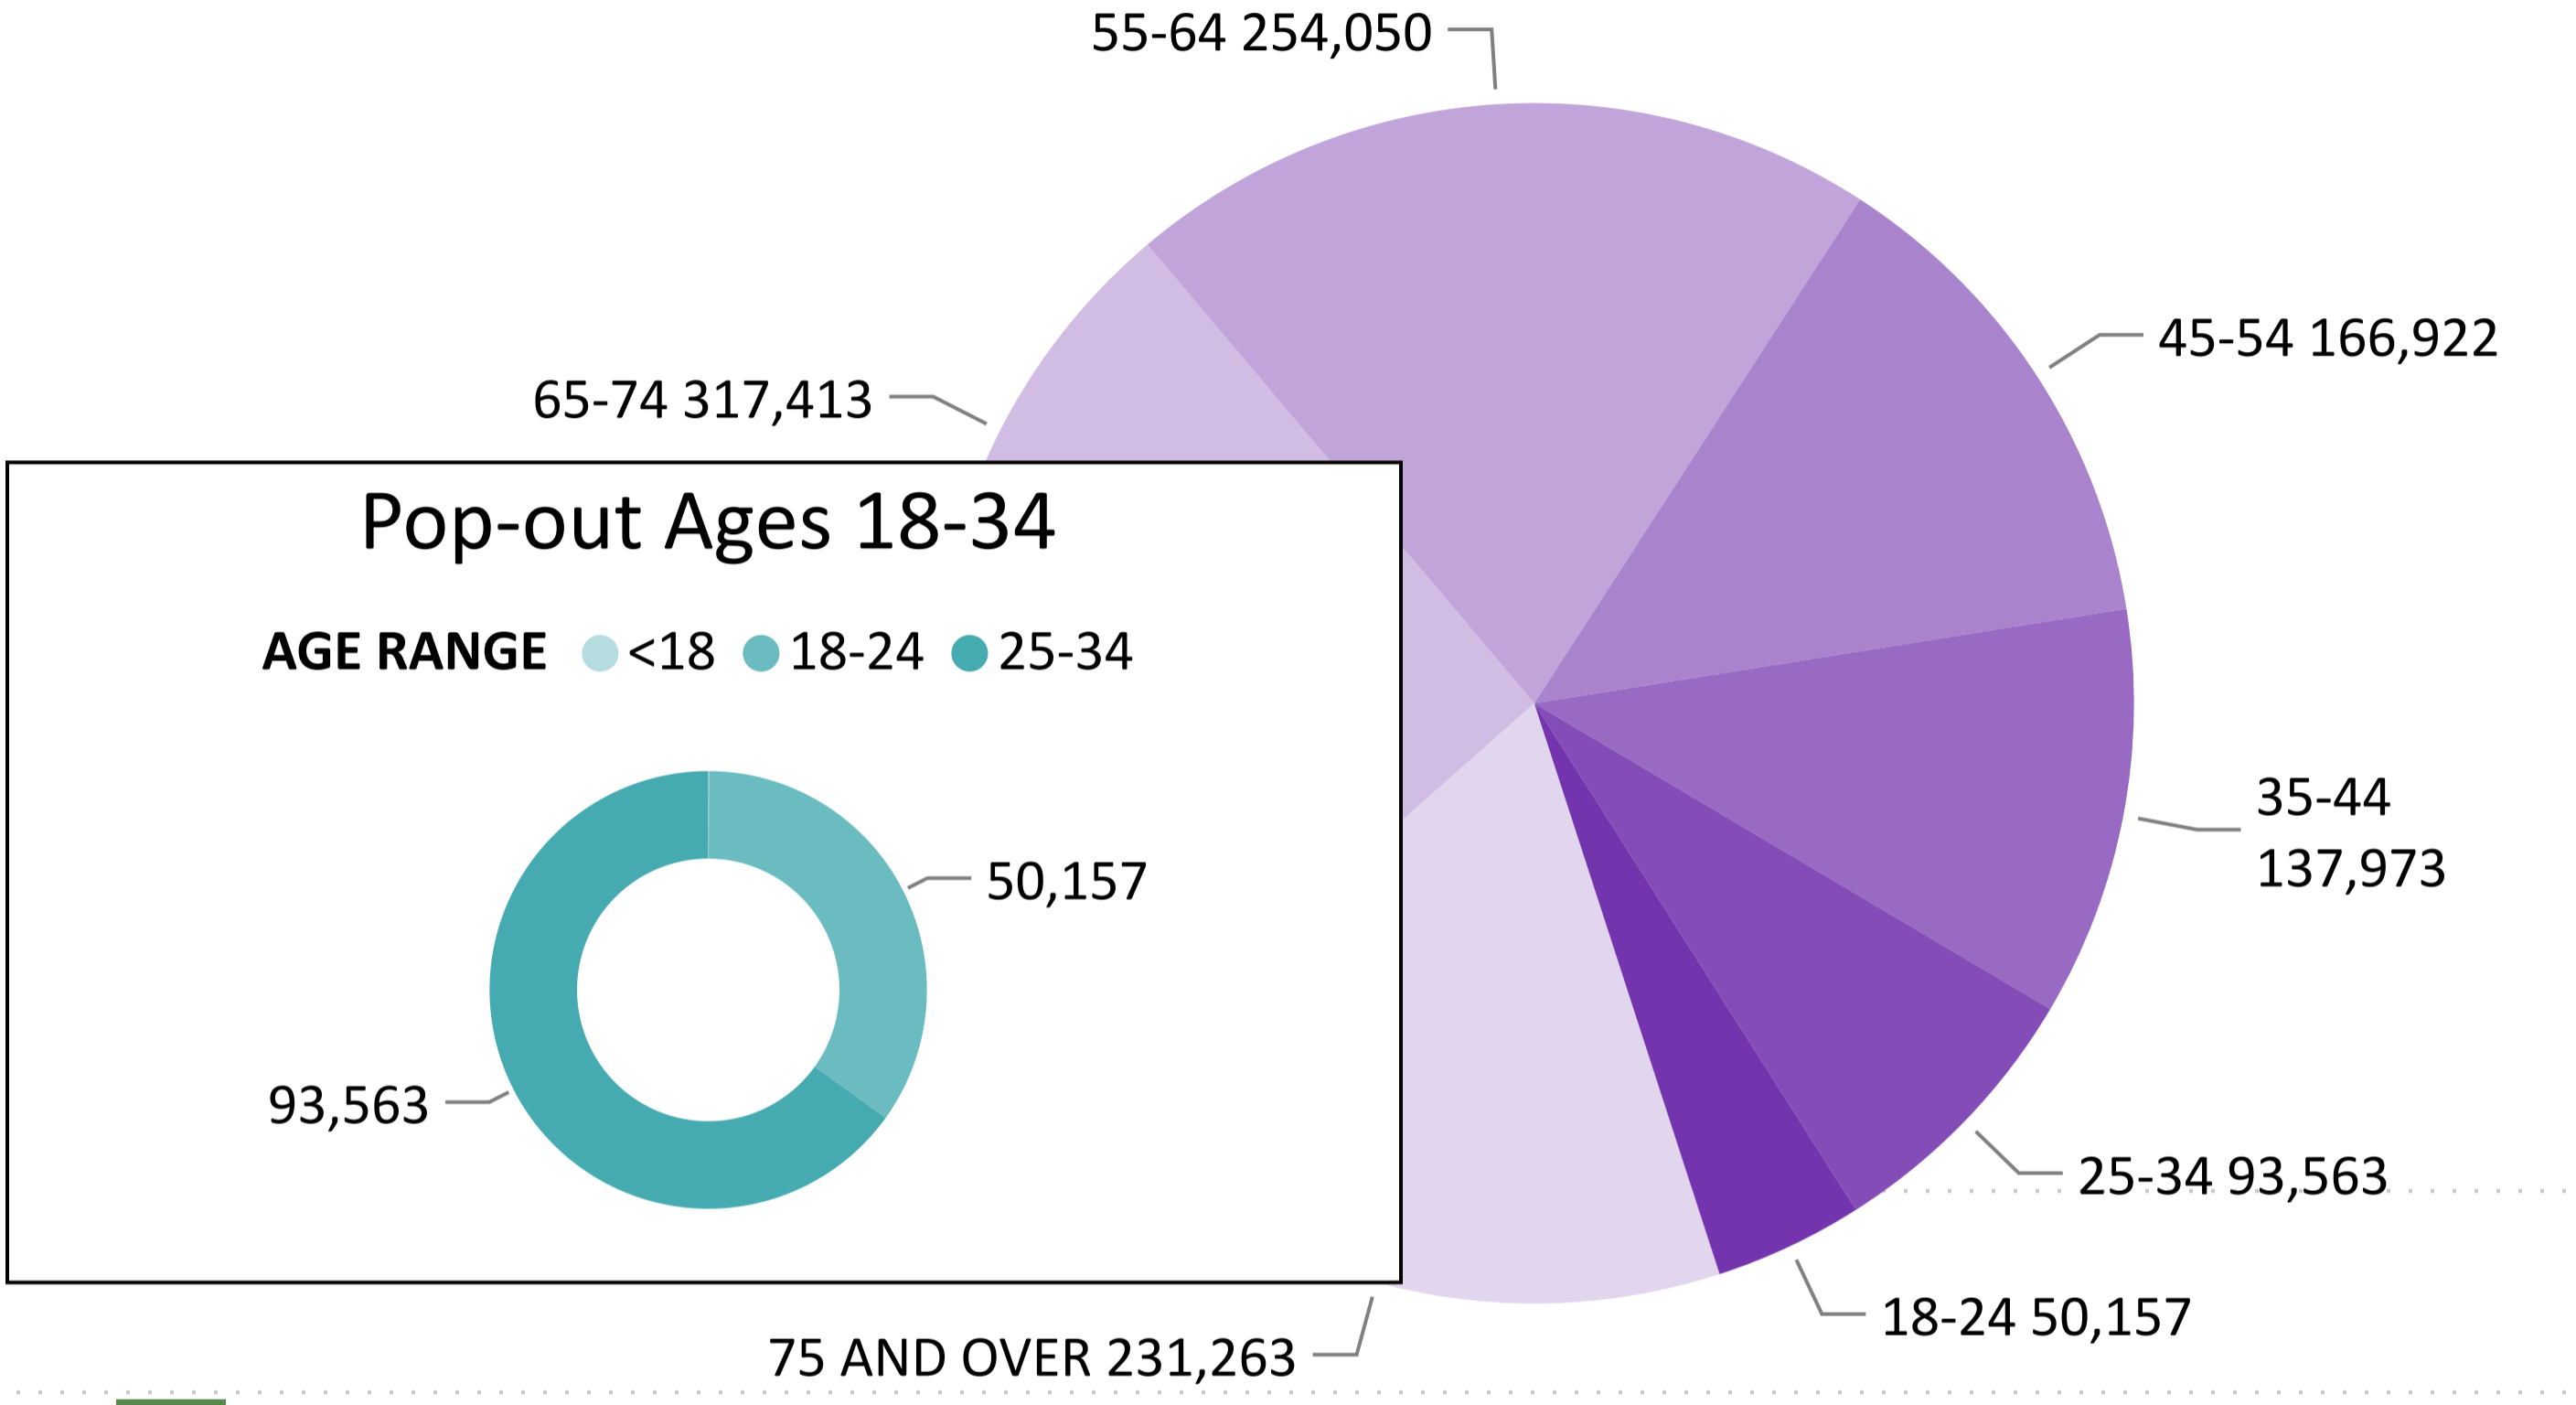

1,251,428

Total Ballots Returned

Ballot Type Returned by Unaffiliated Voters

2024 Presidential Primary

Ballot Return Reporting

March 5, 2024

Data as of 3:00 PM 3/5/24

Colorado Secretary of State

1,251,428

Total Ballots Returned

Total Ballots Returned by Age Range

AGE RANGE ● 75 AND OVER ● 65-74 ● 55-64 ● 45-54 ● 35-44 ● 25-34 ● 18-24 ● <18

Total Ballots Returned by Gender/Age Range

2024 Presidential Primary