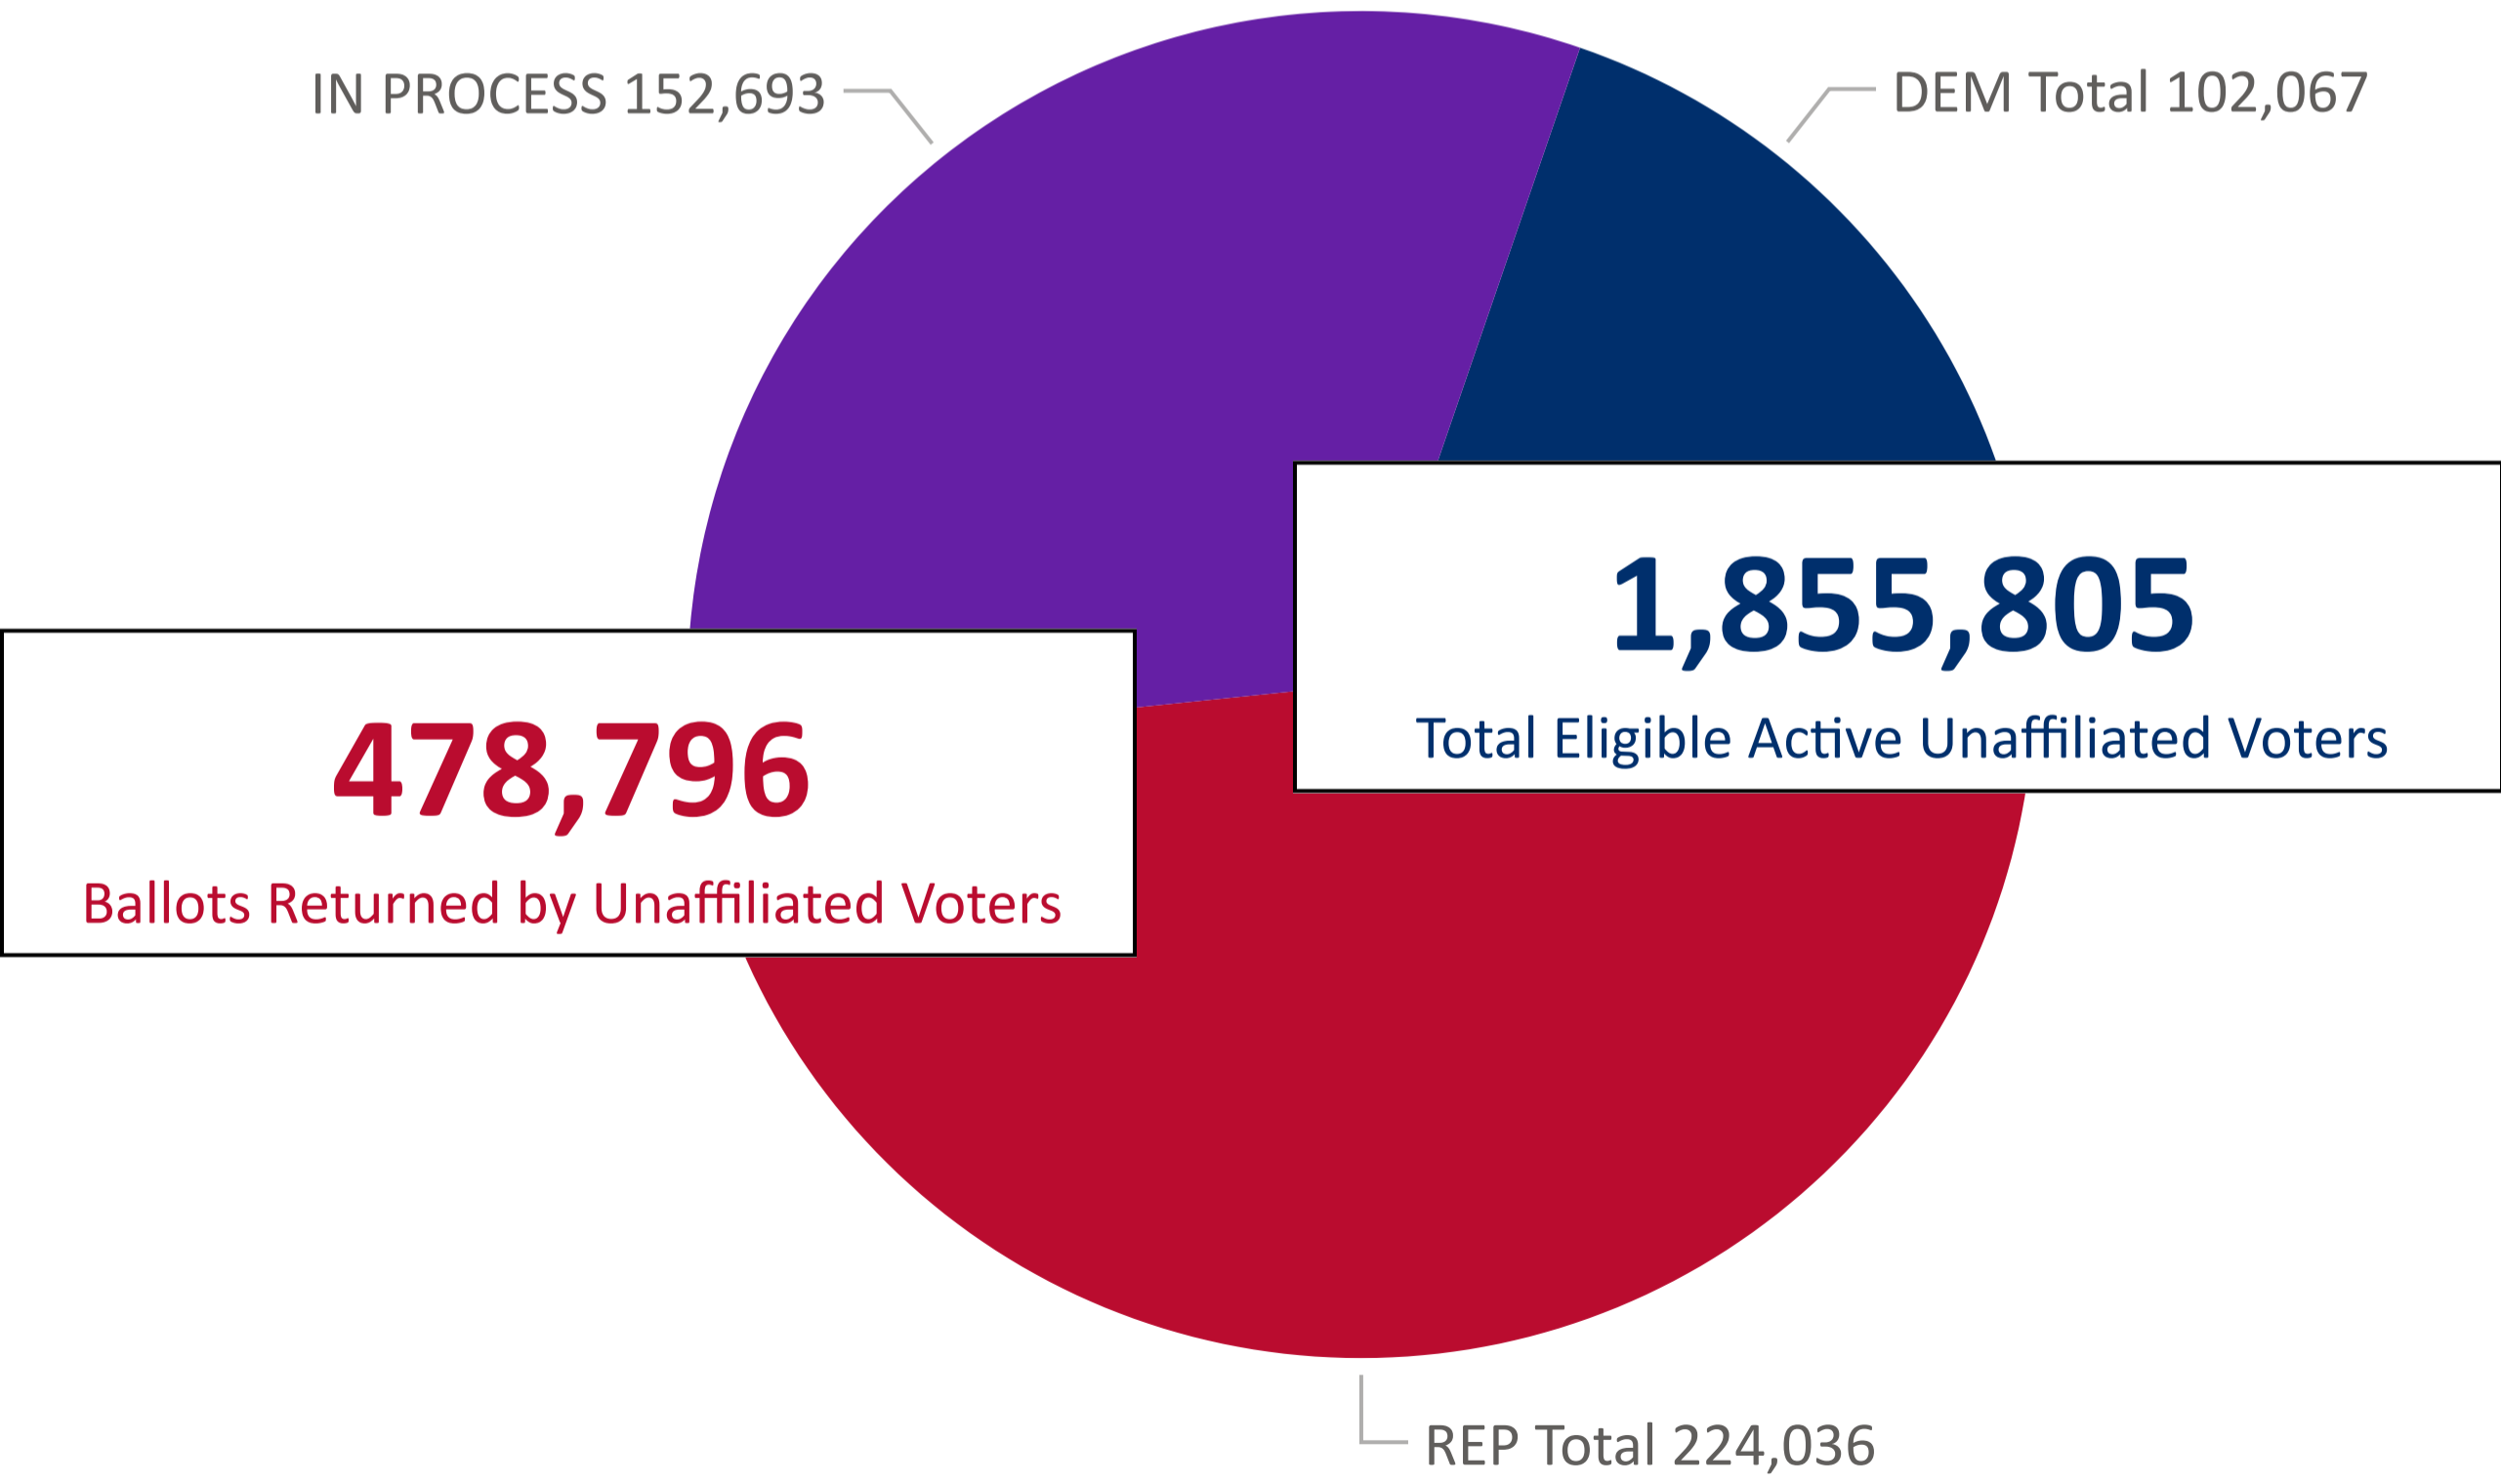

2024 Presidential Primary Ballot Return Reporting

March 5, 2024

Data as of 3:00 PM 3/5/24

1,251,428

Total Ballots Returned

Colorado Secretary of State

2024 Presidential Primary Eligible Active Voters

Ballot Type Returned

● DEM ● REP ● IN PROCESS

Trend Line of Ballots Returned by Day

● DEM ● REP ● IN PROCESS

2024 Presidential Primary

Ballot Return Reporting

March 5, 2024

Data as of 3:00 PM 3/5/24

Colorado Secretary of State

1,251,428

Total Ballots Returned

Ballot Type Returned by Unaffiliated Voters

2024 Presidential Primary

Ballot Return Reporting

March 5, 2024

Data as of 3:00 PM 3/5/24

Colorado Secretary of State

1,251,428

Total Ballots Returned

Total Ballots Returned by Age Range

AGE RANGE ● 75 AND OVER ● 65-74 ● 55-64 ● 45-54 ● 35-44 ● 25-34 ● 18-24 ● <18

Total Ballots Returned by Gender/Age Range

2024 Presidential Primary