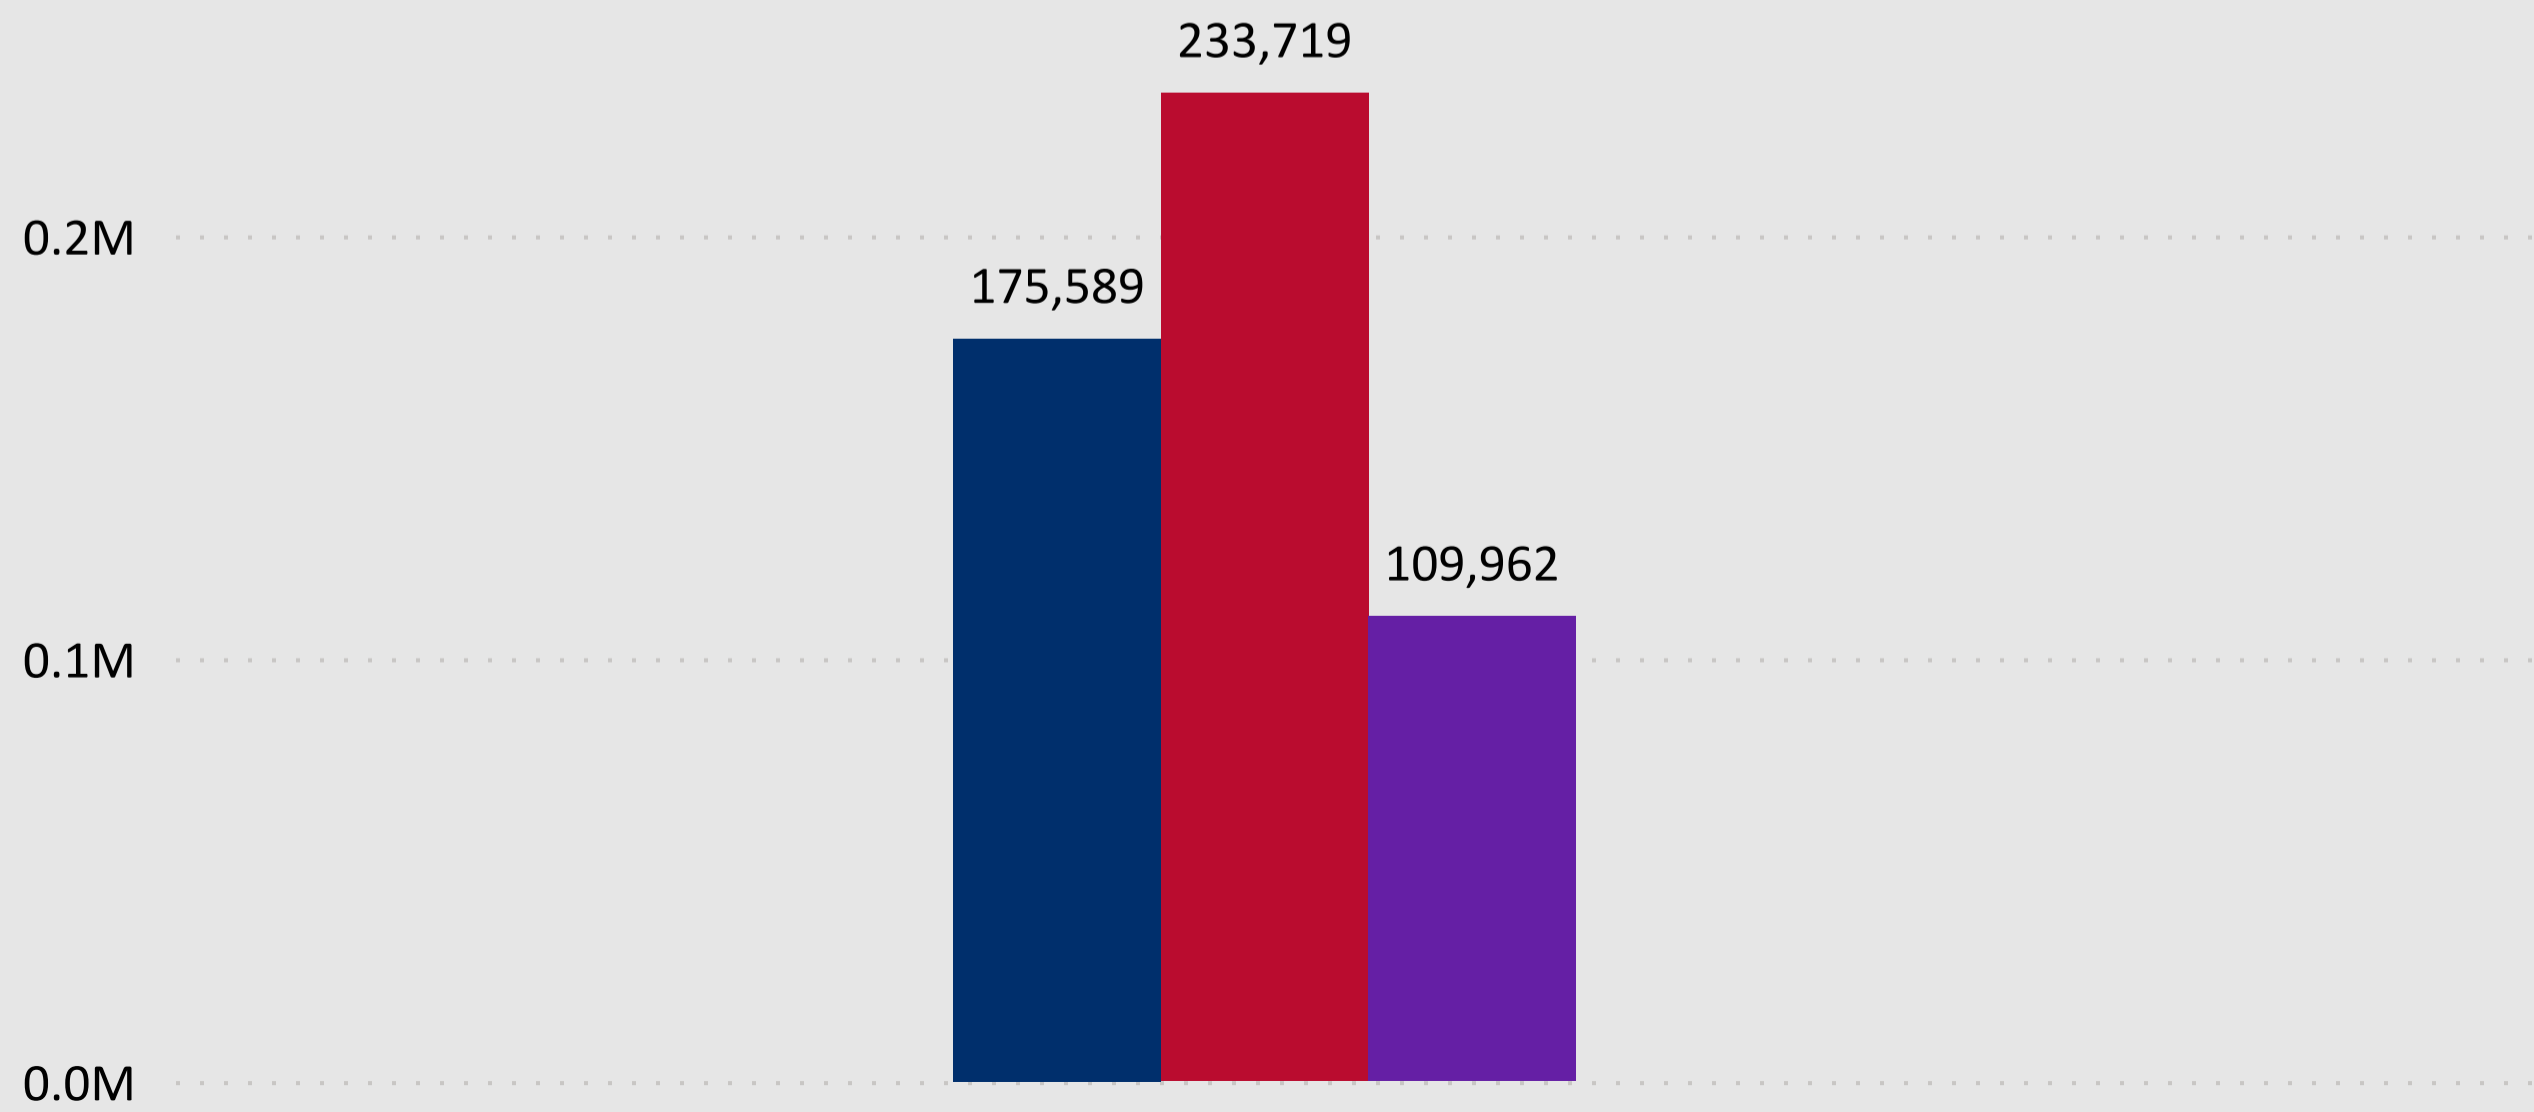

Ballot Type Returned

● DEM ● REP ● IN PROCESS