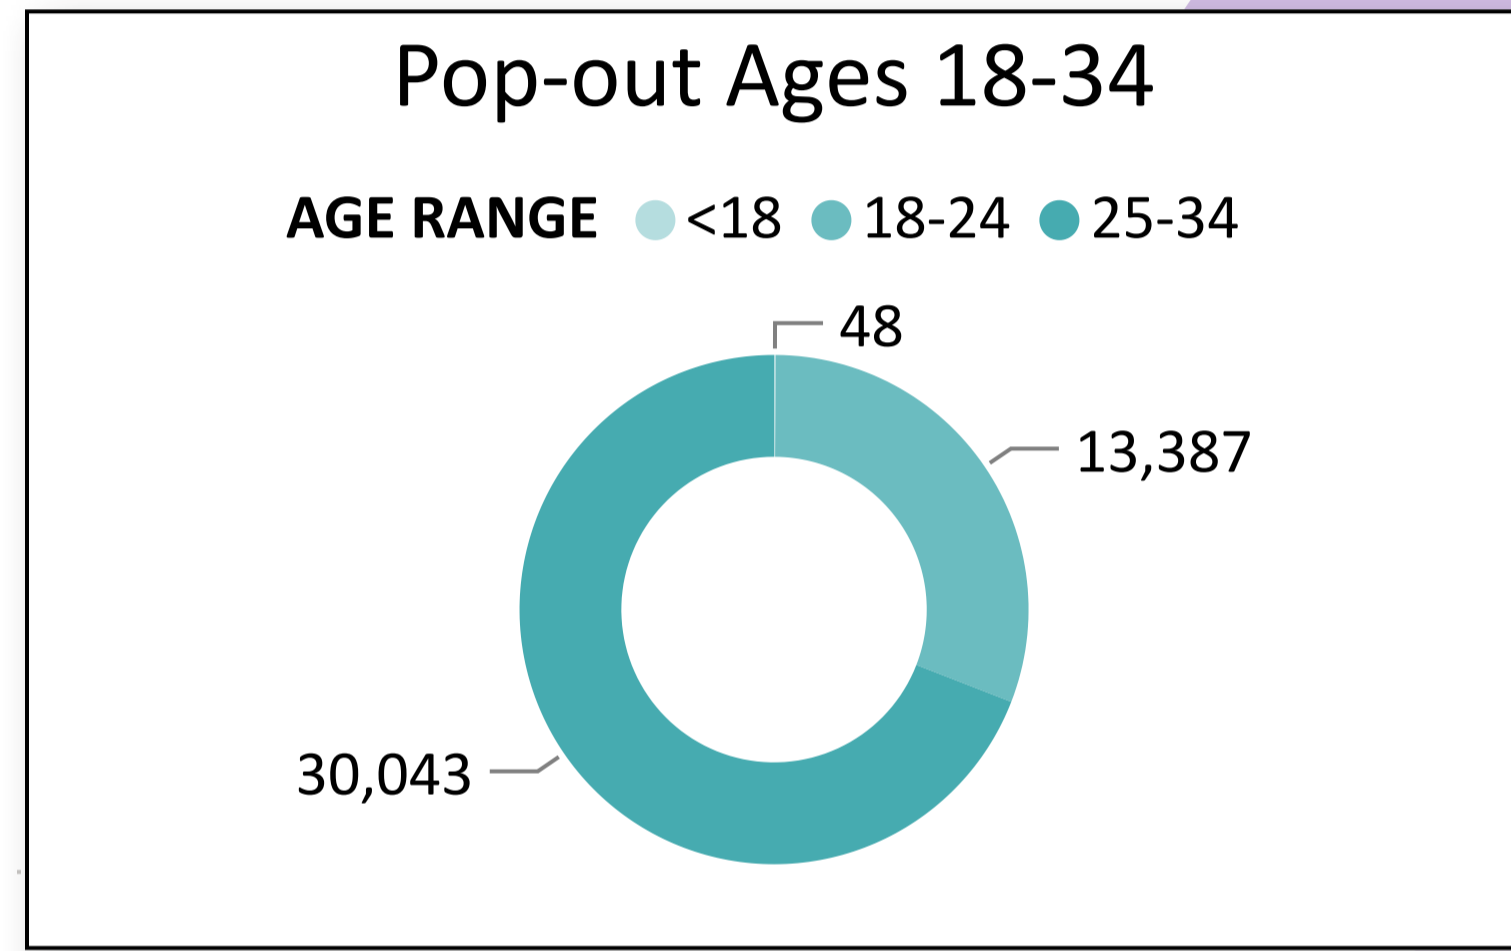

## Ballot Return Reporting

February 26, 2024

Data as of 11:59 PM 2/25/24

### Total Ballots Returned by Age Range

AGE RANGE ● 75 AND OVER ● 65-74 ● 55-64 ● 45-54 ● 35-44 ● 25-34 ● 18-24 ● <18