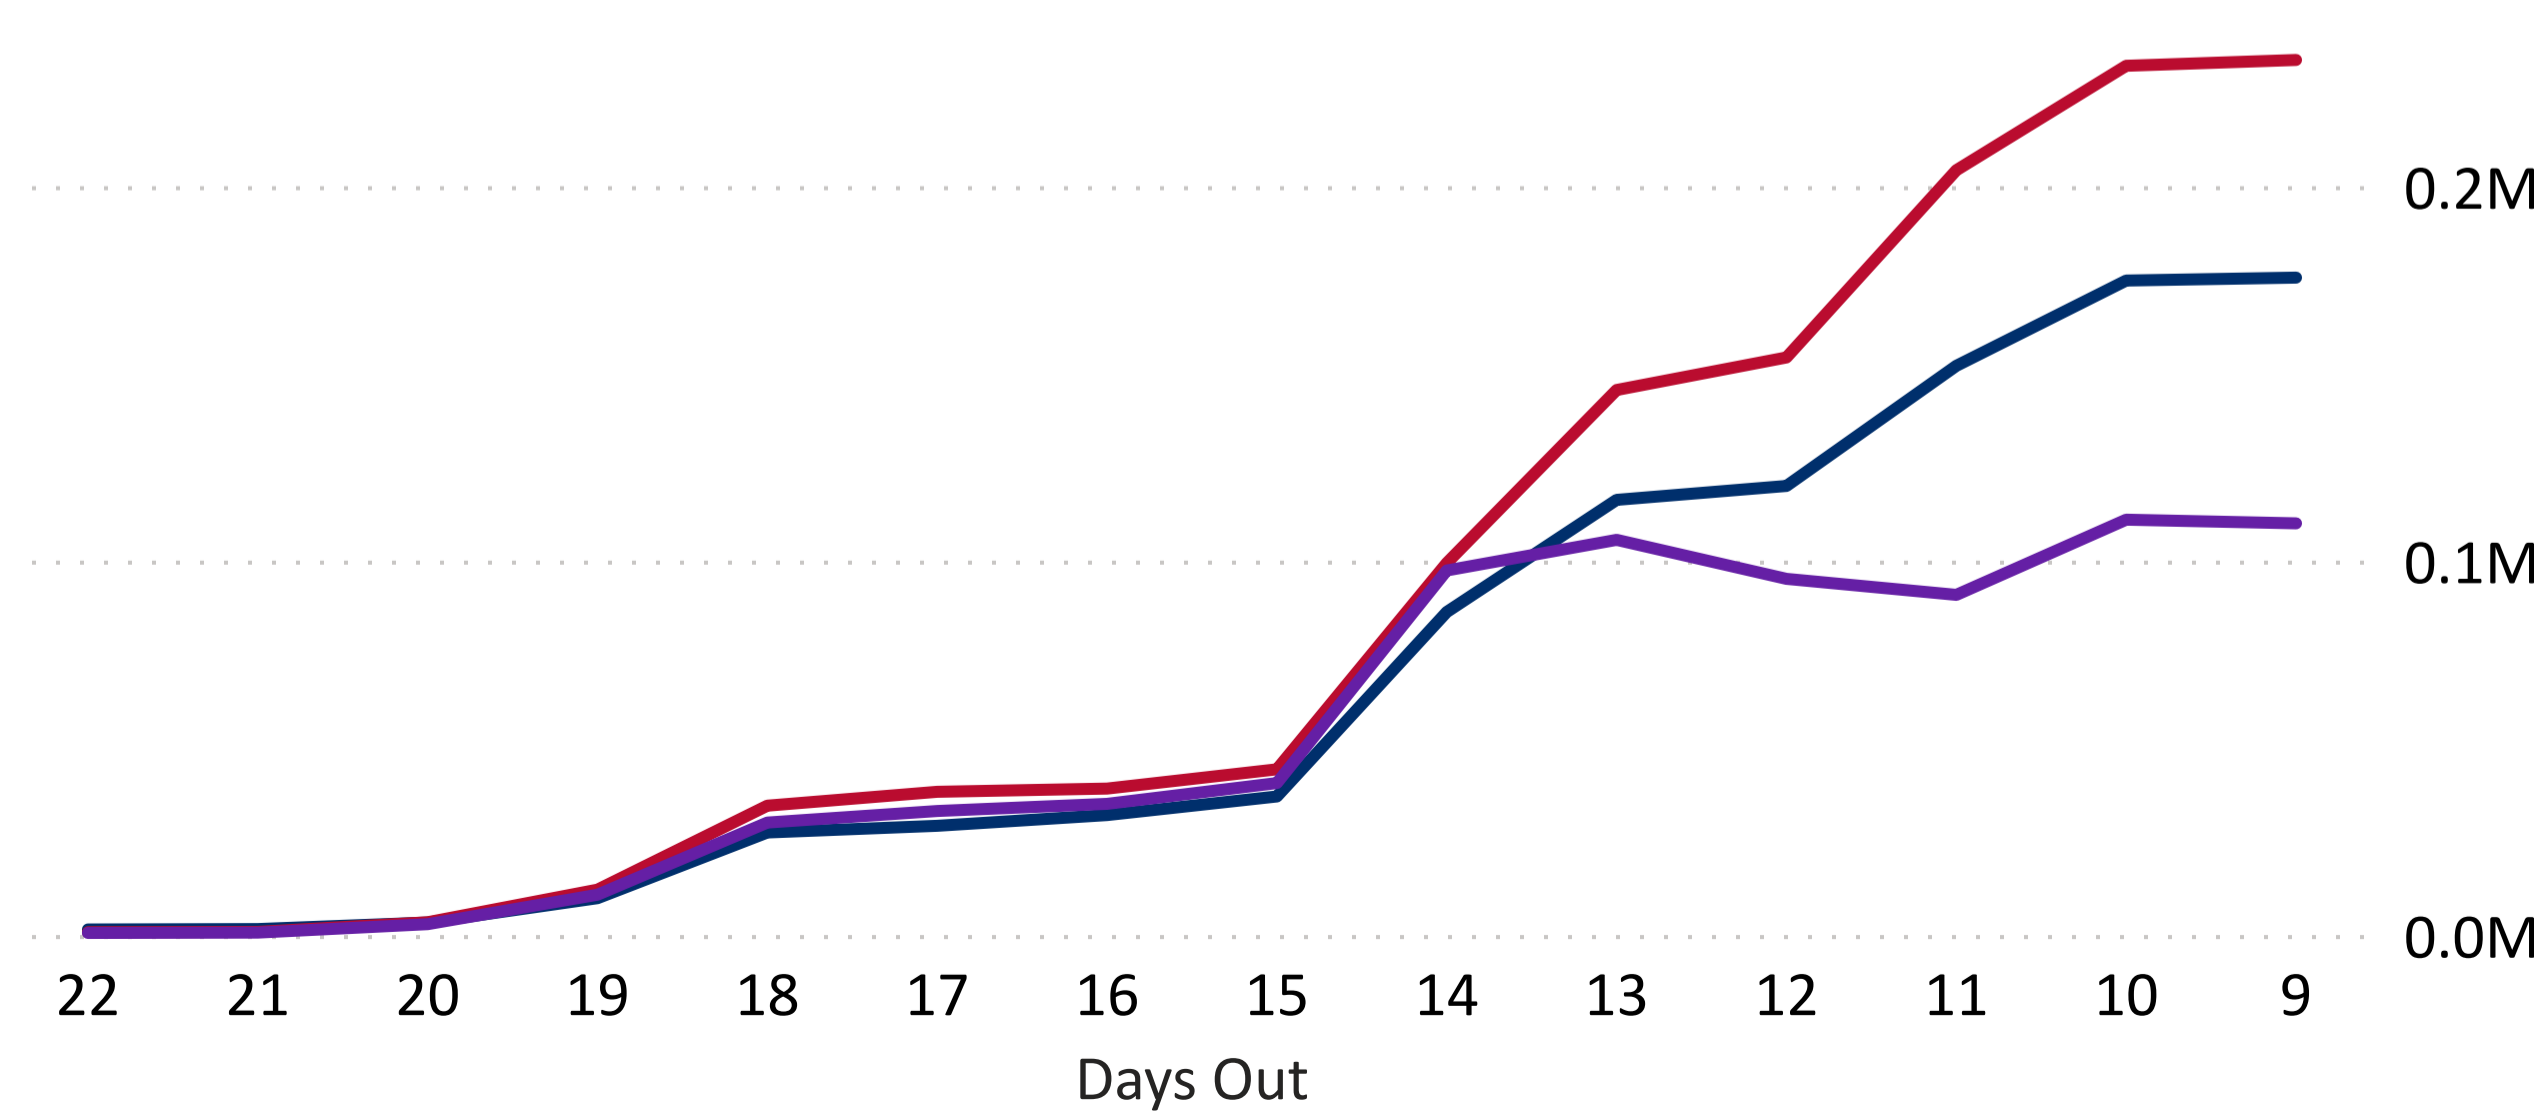

## 2024 Presidential Primary Eligible Active Voters

## Trend Line of Ballots Returned by Day

● DEM ● REP ● IN PROCESS