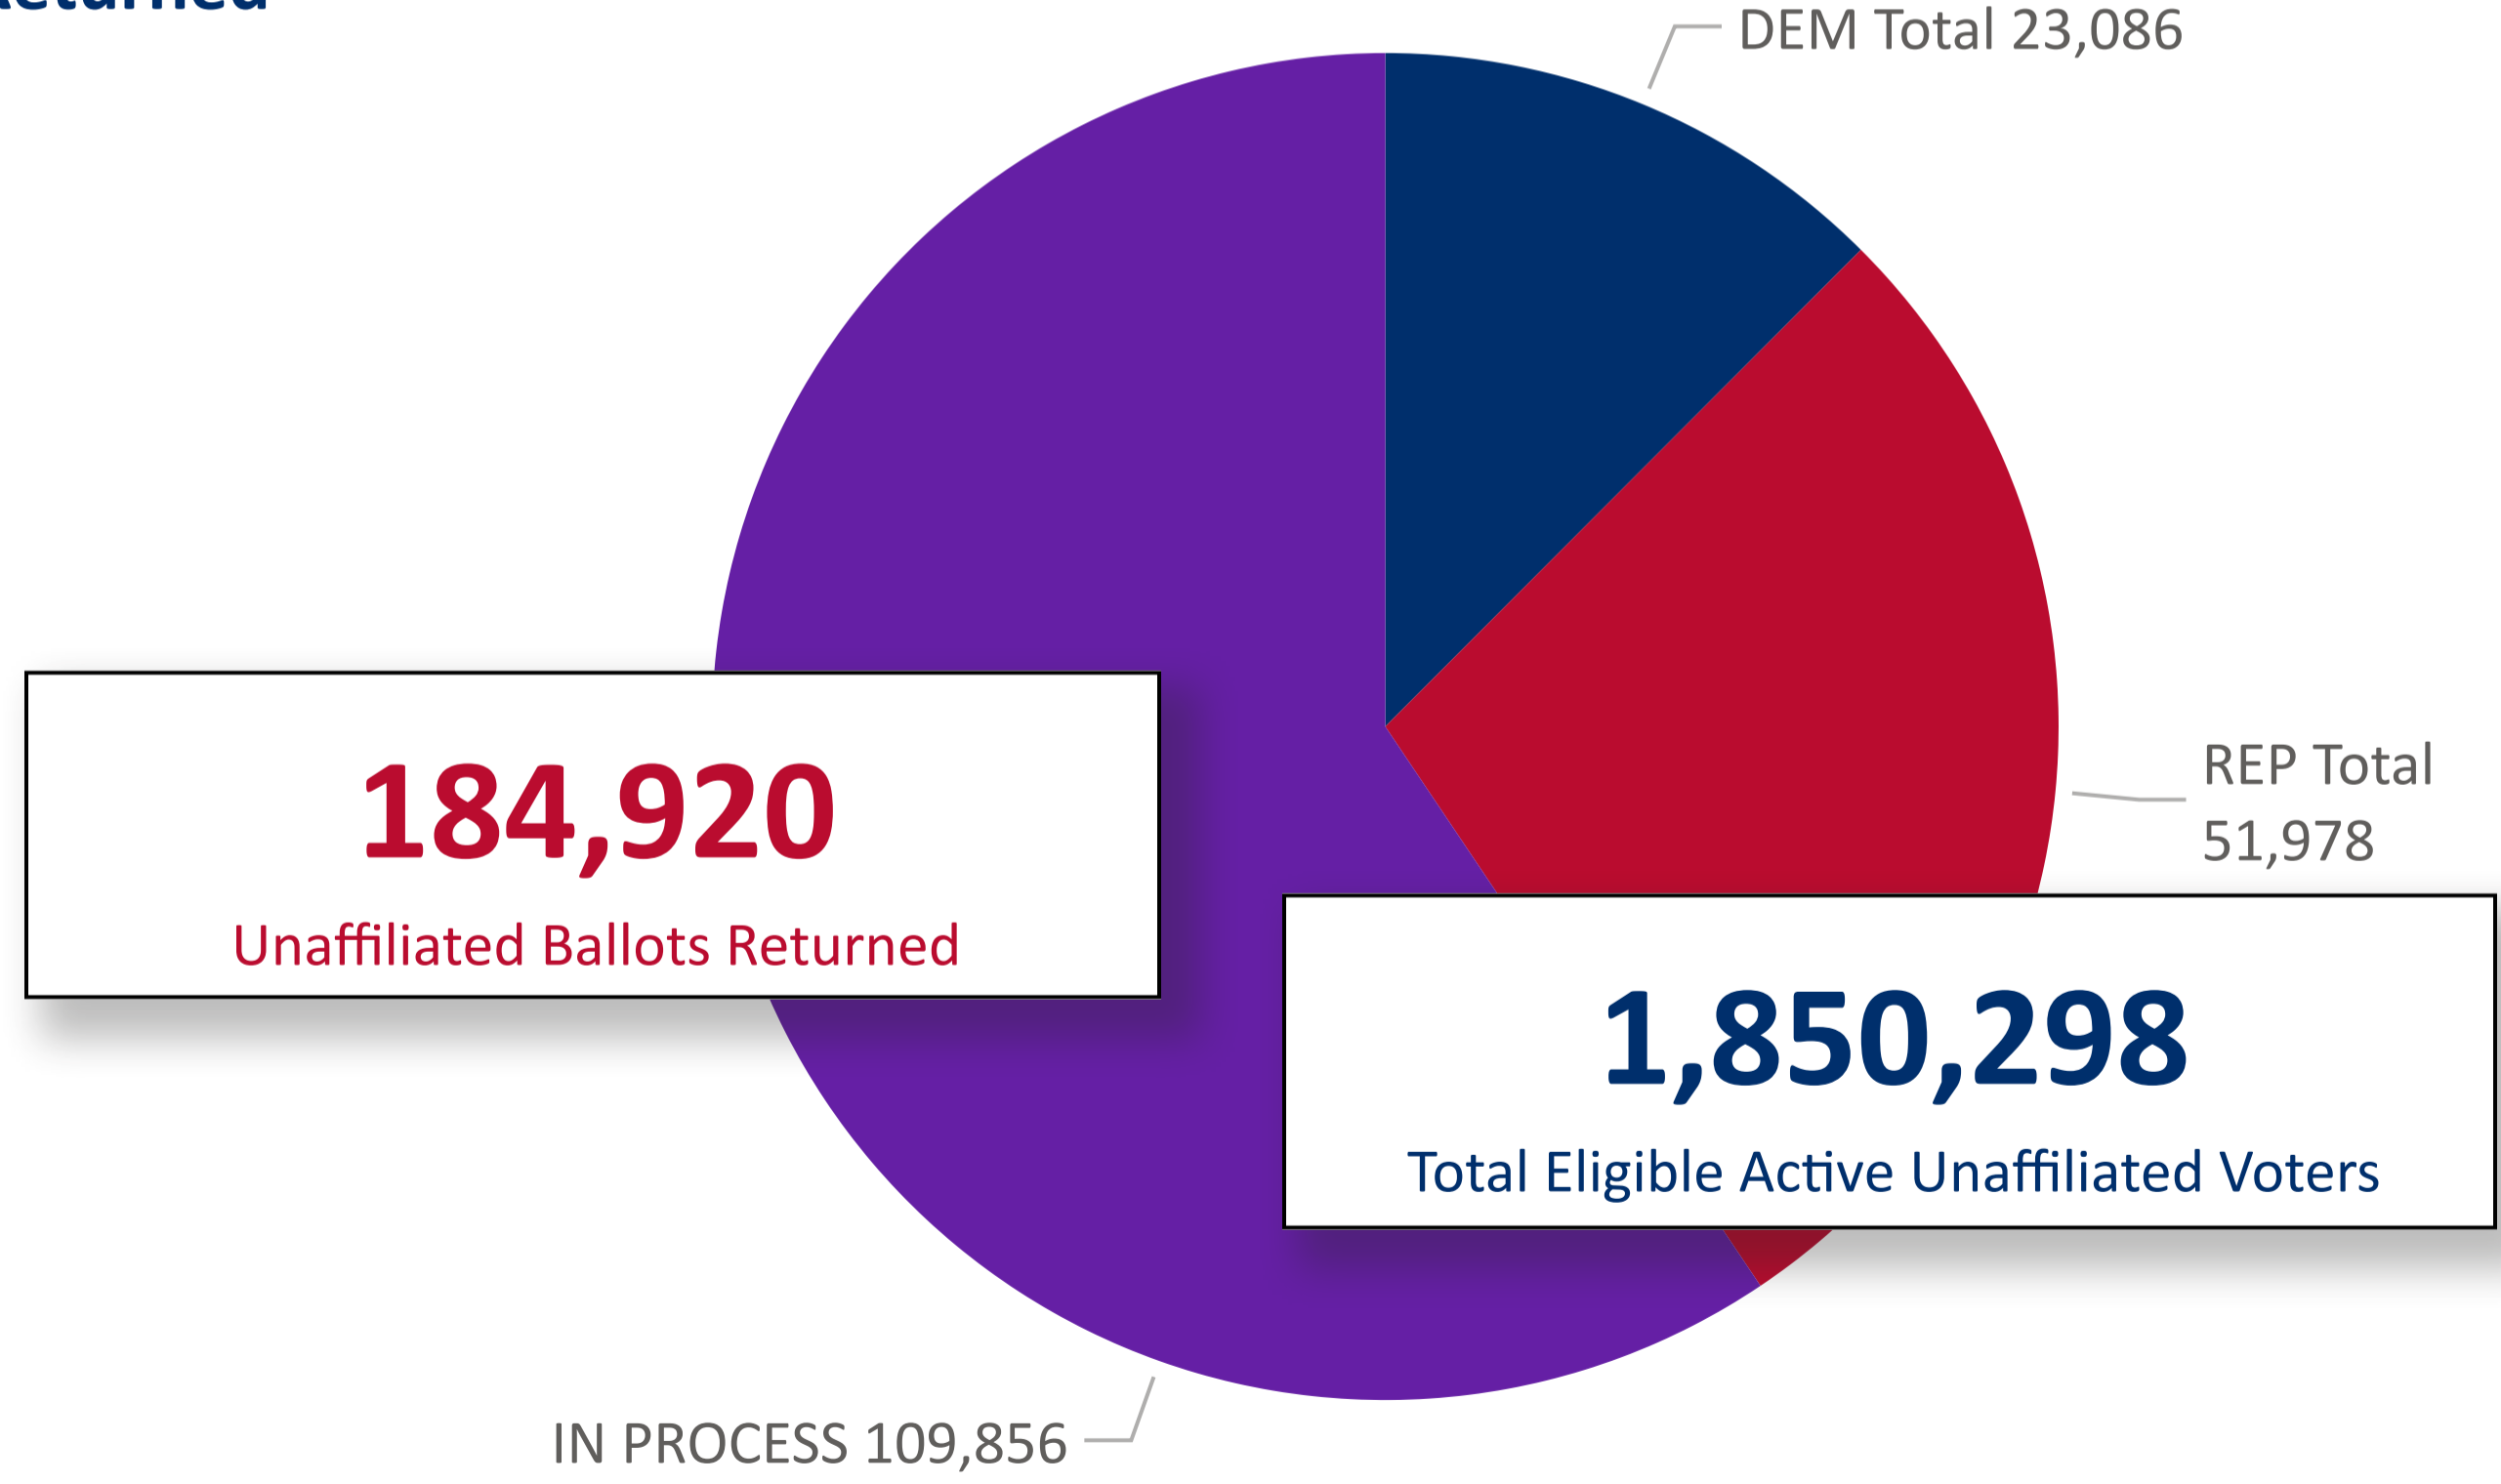

2024 Presidential Primary

Ballot Return Reporting

February 26, 2024

Data as of 11:59 PM 2/25/24

Colorado Secretary of State

519,270

Total Ballots Returned

Ballot Type Returned by Unaffiliated