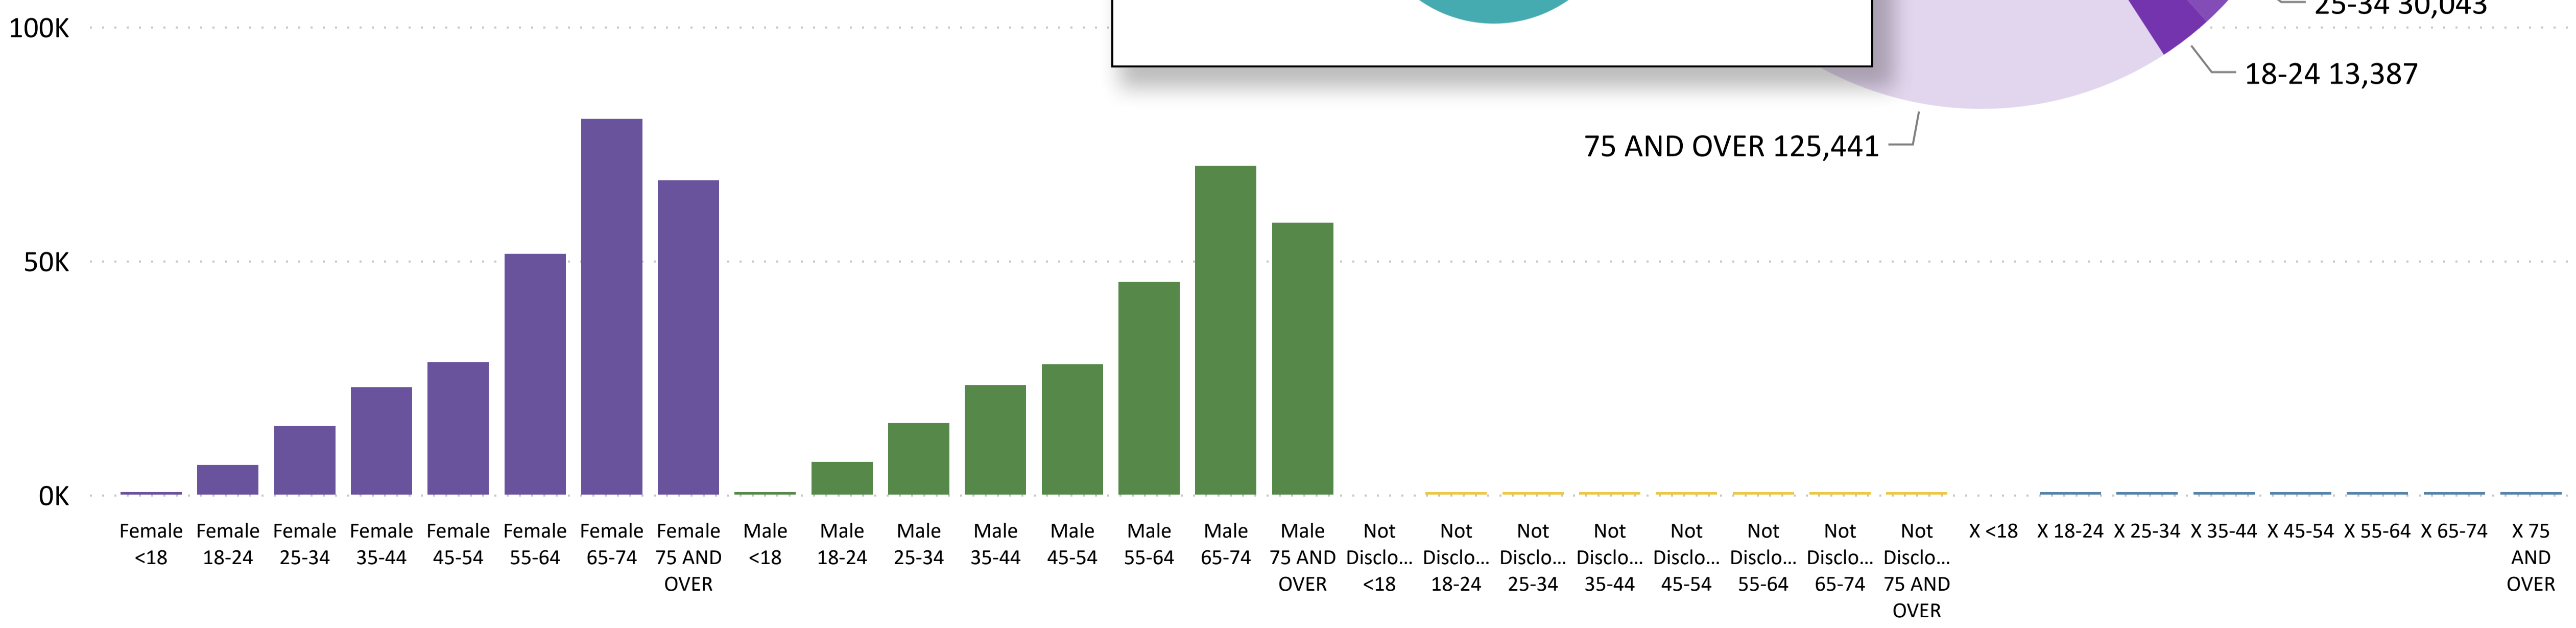

# 519,270

Total Ballots Returned

### Total Ballots Returned by Age Range

AGE RANGE ● 75 AND OVER ● 65-74 ● 55-64 ● 45-54 ● 35-44 ● 25-34 ● 18-24 ● <18

### Total Ballots Returned by Gender/Age Range