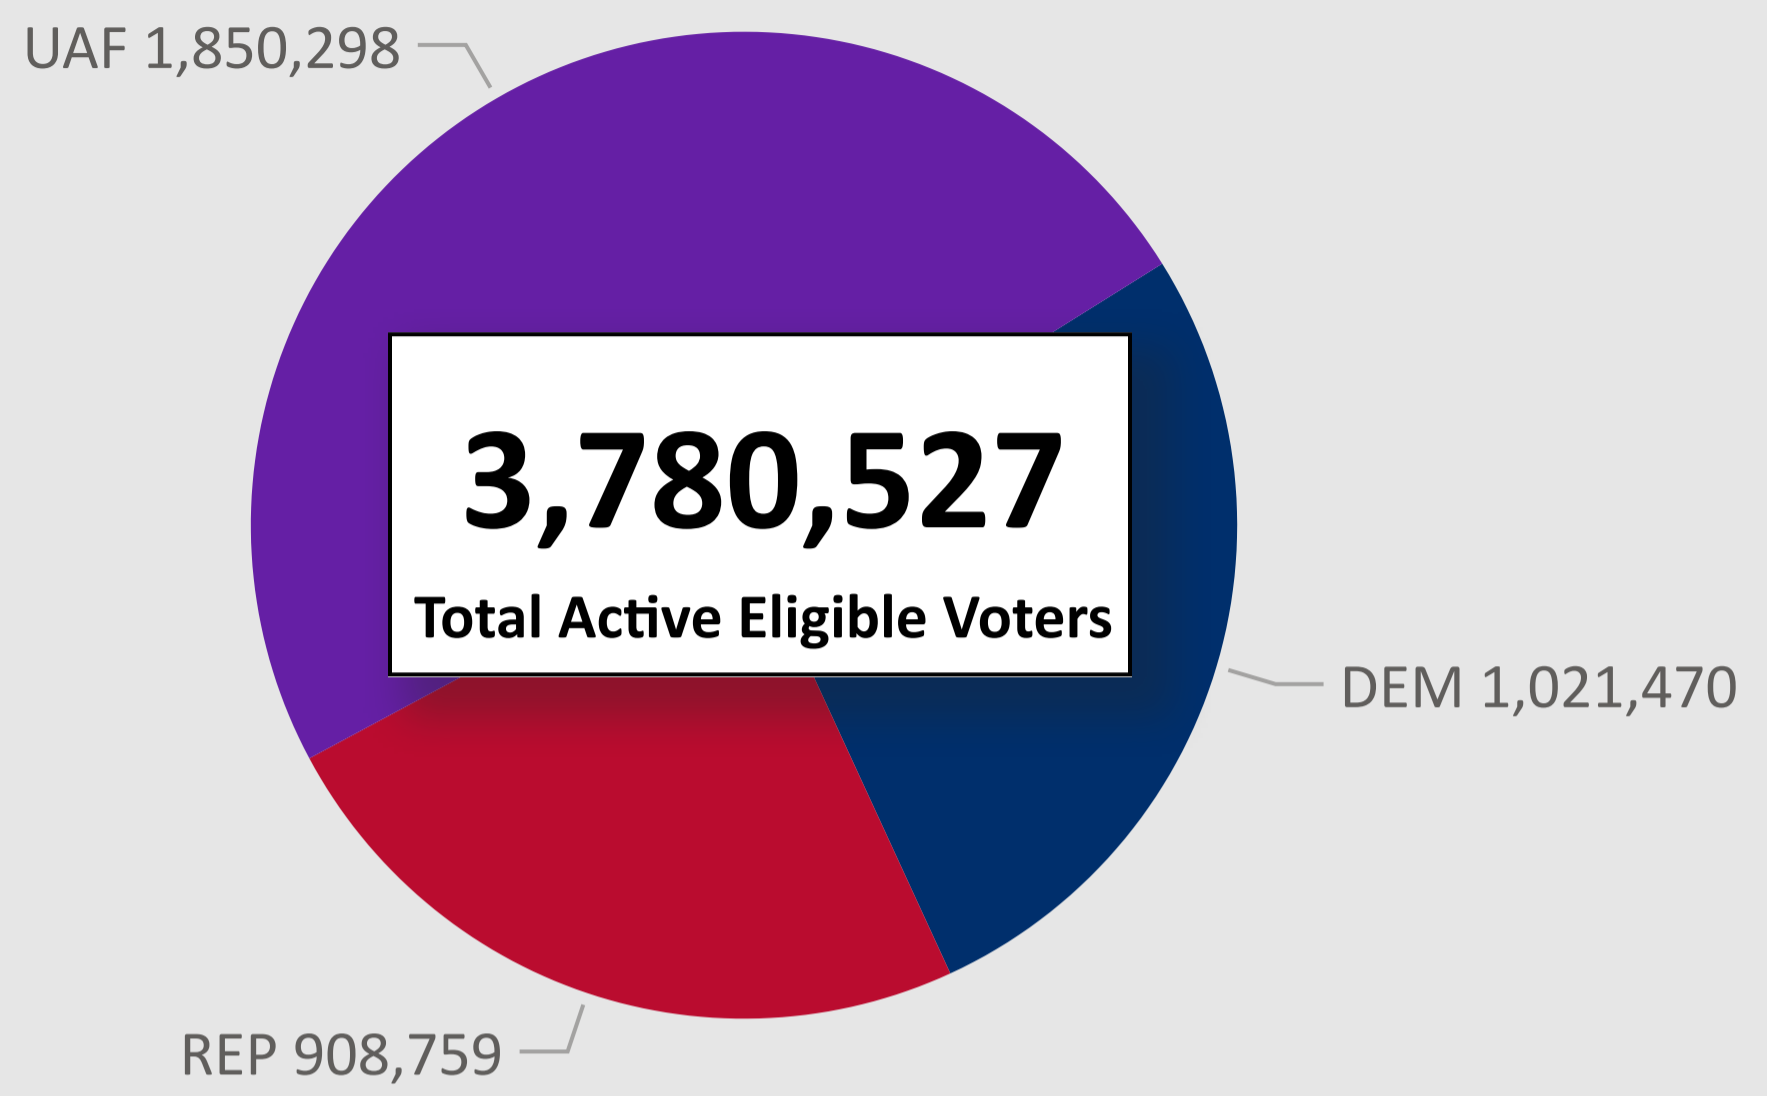

2024 Presidential Primary Eligible Active Voters