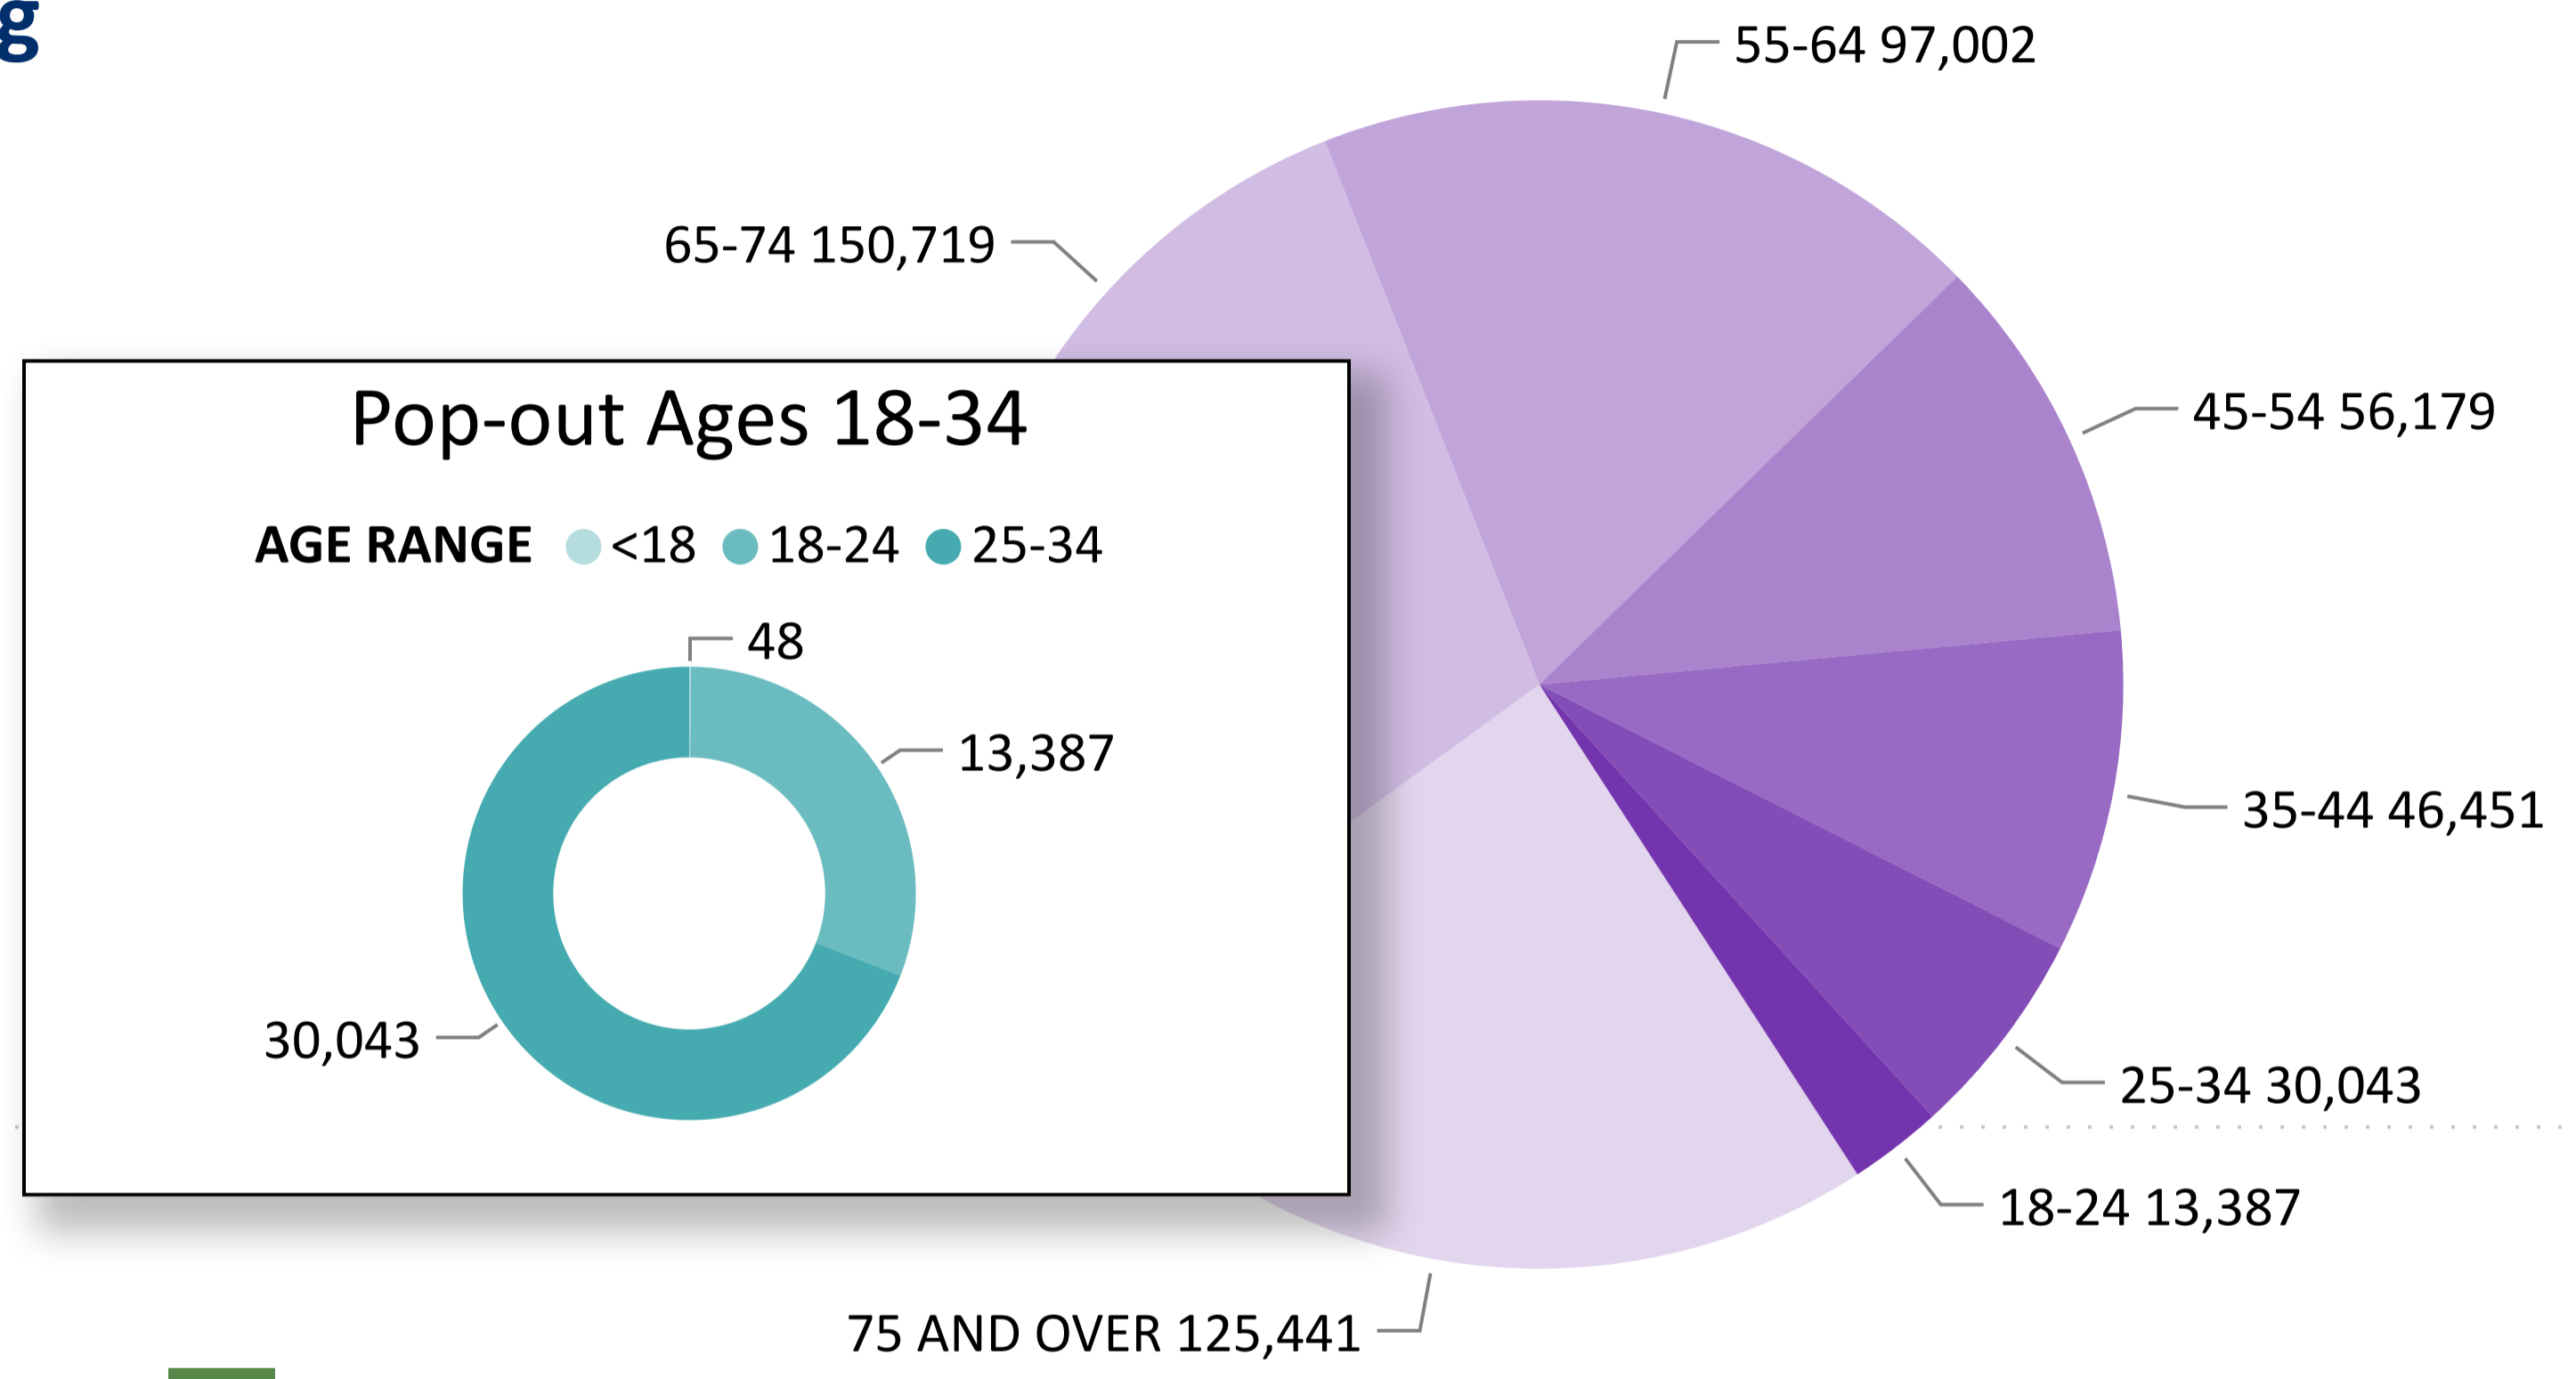

# 2024 Presidential Primary

## Ballot Return Reporting

February 26, 2024

Data as of 11:59 PM 2/25/24

# 519,270

Total Ballots Returned

### Total Ballots Returned by Age Range

AGE RANGE ● 75 AND OVER ● 65-74 ● 55-64 ● 45-54 ● 35-44 ● 25-34 ● 18-24 ● <18