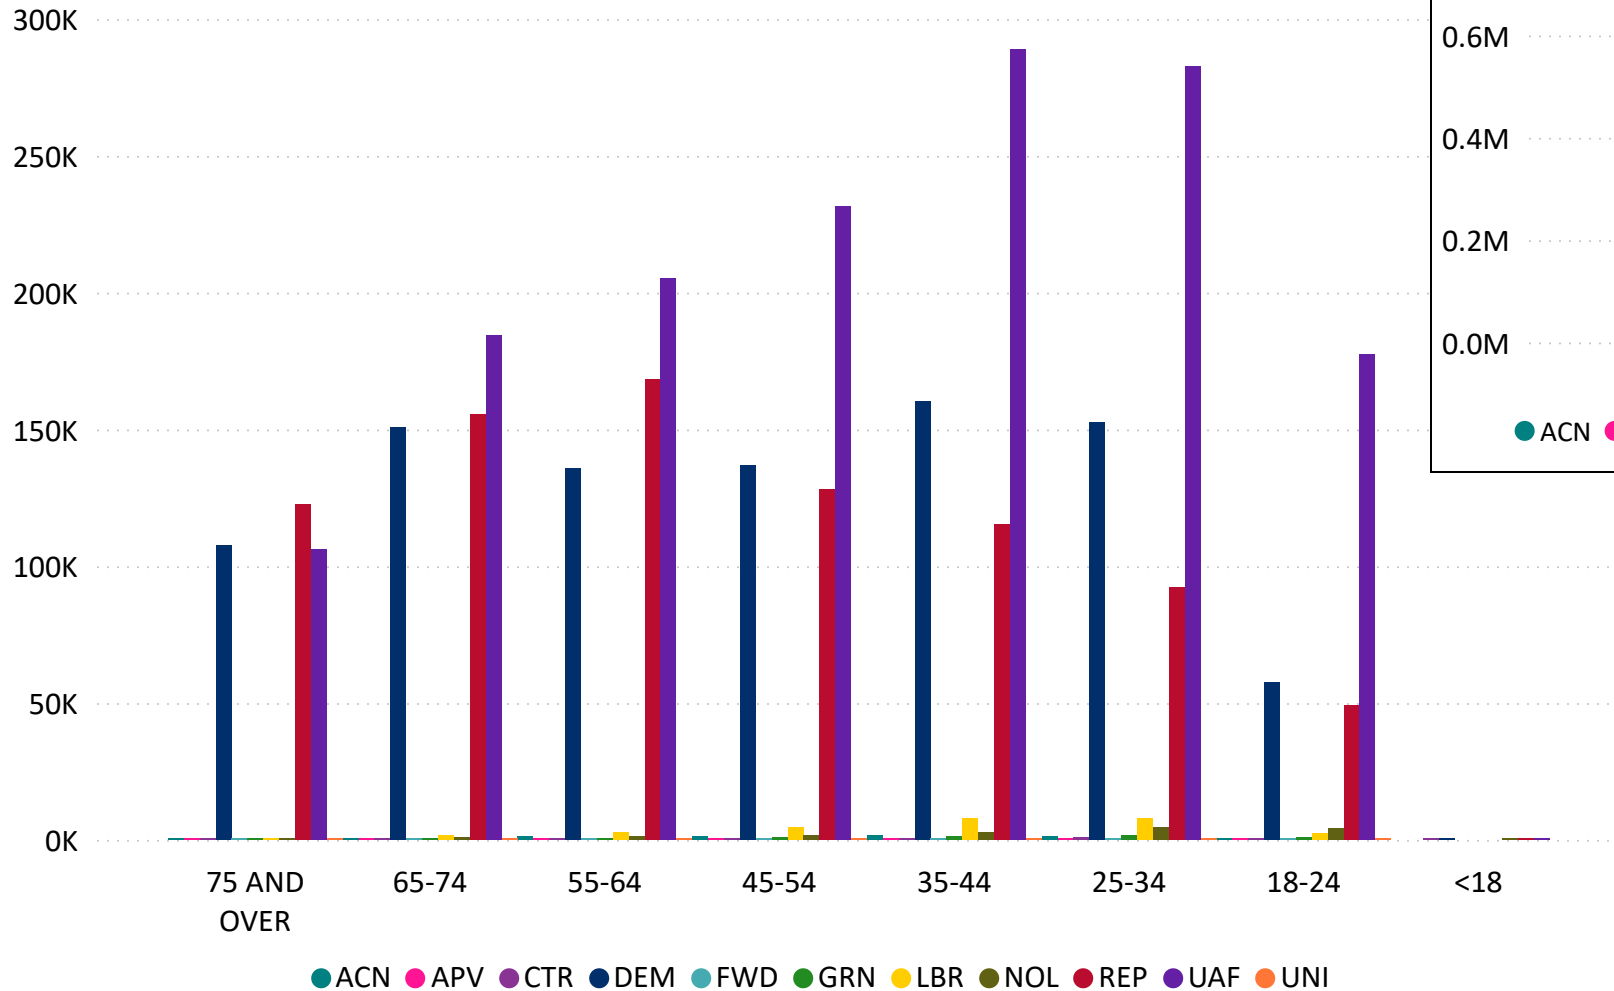

Total Ballots Returned

As of 11:59 PM 11/11/24

3,272,381

2024 General Election
November 12, 2024
Ballot Return Reporting

3,020,702
2024 MAIL BALLOTS TOTAL

251,679
2024 IN PERSON TOTAL

Total Ballots Returned

As of 11:59 PM 11/11/24

3,272,381

Ballots Returned by Party Registration

Percent of Total Active Voters by Party Registration

Total Ballots Returned

As of 11:59 PM 11/11/24

3,272,381

2024 General Election
November 12, 2024
Ballot Return Reporting

Ballot Type Returned by Age Range

Ballot Type Returned by Gender

Abbreviation	Party
ACN	American Constitution
APV	Approval Voting
CTR	Center
DEM	Democrat
FWD	Forward
GRN	Green
LBR	Libertarian
NOL	No Labels
REP	Republican
UAF	Unaffiliated
UNI	Unity

Total Ballots Returned

As of 11:59 PM 11/11/24

3,272,381

Ballots Returned by Age Range

Ballots Returned by Gender/Age Range

Total Ballots Returned

As of 11:59 PM 11/11/24

2024 General Election
November 12, 2024
Ballot Return Reporting