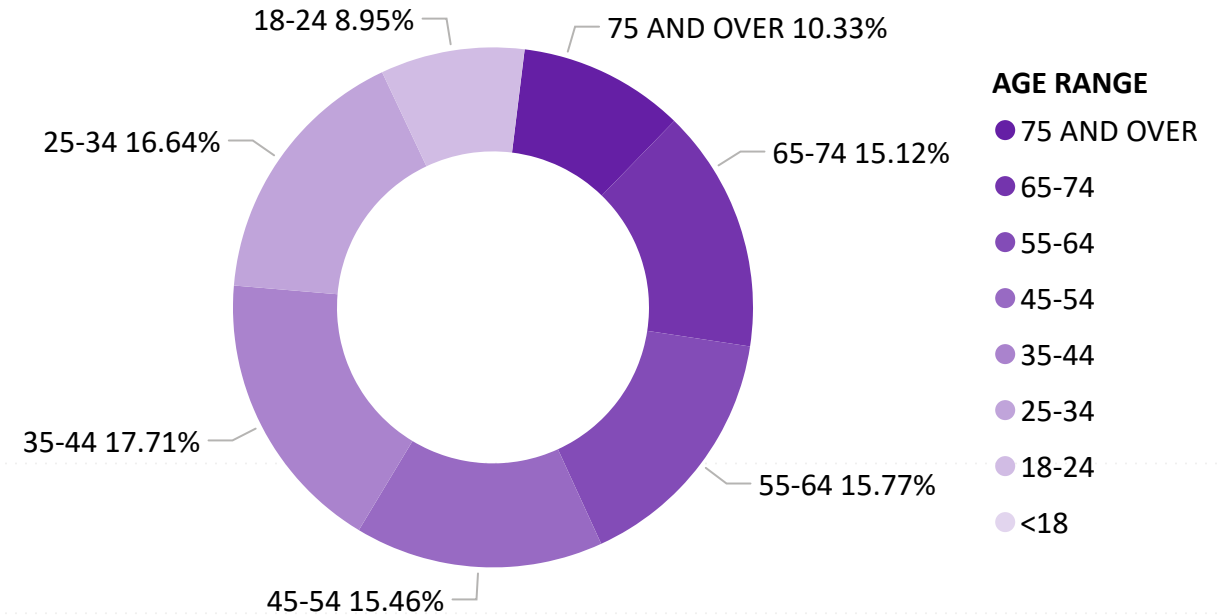

As of 11:59 PM 11/11/24

3,272,381

Ballots Returned by Party Registration

Percent of Total Active Voters by Party Registration

Total Ballots Returned

As of 11:59 PM 11/11/24

3,272,381

2024 General Election
November 12, 2024
Ballot Return Reporting

Ballot Type Returned by Age Range

Ballot Type Returned by Gender

Abbreviation	Party
ACN	American Constitution
APV	Approval Voting
CTR	Center
DEM	Democrat
FWD	Forward
GRN	Green
LBR	Libertarian
NOL	No Labels
REP	Republican
UAF	Unaffiliated
UNI	Unity

Total Ballots Returned

As of 11:59 PM 11/11/24

3,272,381

Ballots Returned by Age Range

Ballots Returned by Gender/Age Range

Total Ballots Returned

As of 11:59 PM 11/11/24

2024 General Election
November 12, 2024
Ballot Return Reporting