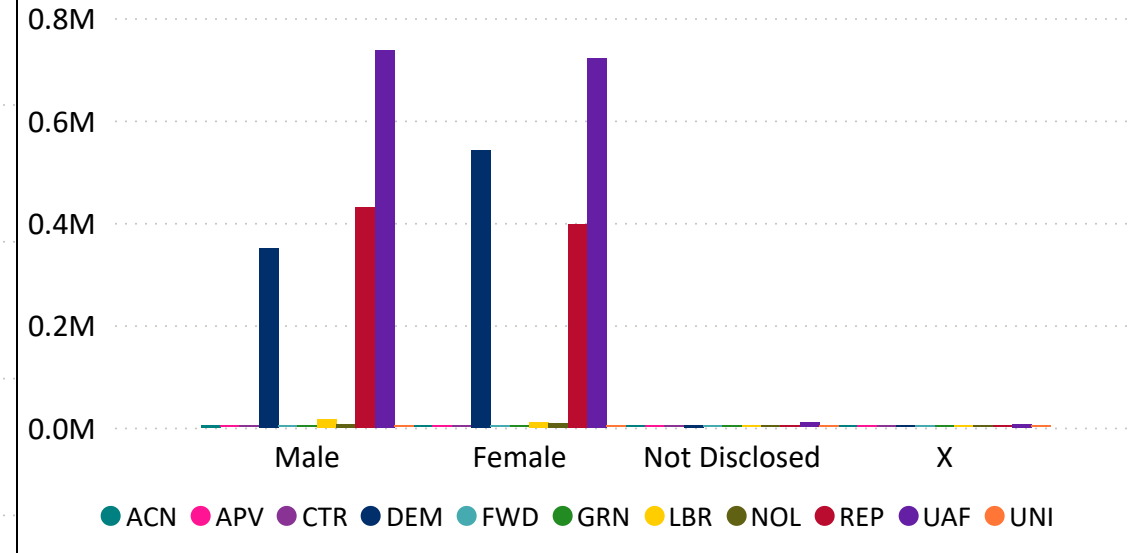

Total Ballots Returned

As of 11:59 PM 11/11/24

3,272,381

2024 General Election
November 12, 2024
Ballot Return Reporting

3,020,702
2024 MAIL BALLOTS TOTAL

251,679
2024 IN PERSON TOTAL

Total Ballots Returned

As of 11:59 PM 11/11/24

3,272,381

Ballots Returned by Party Registration

Percent of Total Active Voters by Party Registration

Total Ballots Returned

As of 11:59 PM 11/11/24

3,272,381

2024 General Election
November 12, 2024
Ballot Return Reporting

Ballot Type Returned by Age Range

Ballot Type Returned by Gender

Abbreviation	Party
ACN	American Constitution
APV	Approval Voting
CTR	Center
DEM	Democrat
FWD	Forward
GRN	Green
LBR	Libertarian
NOL	No Labels
REP	Republican
UAF	Unaffiliated
UNI	Unity

Total Ballots Returned

As of 11:59 PM 11/11/24

3,272,381

Ballots Returned by Age Range

Ballots Returned by Gender/Age Range

Total Ballots Returned

As of 11:59 PM 11/11/24

2024 General Election
November 12, 2024
Ballot Return Reporting