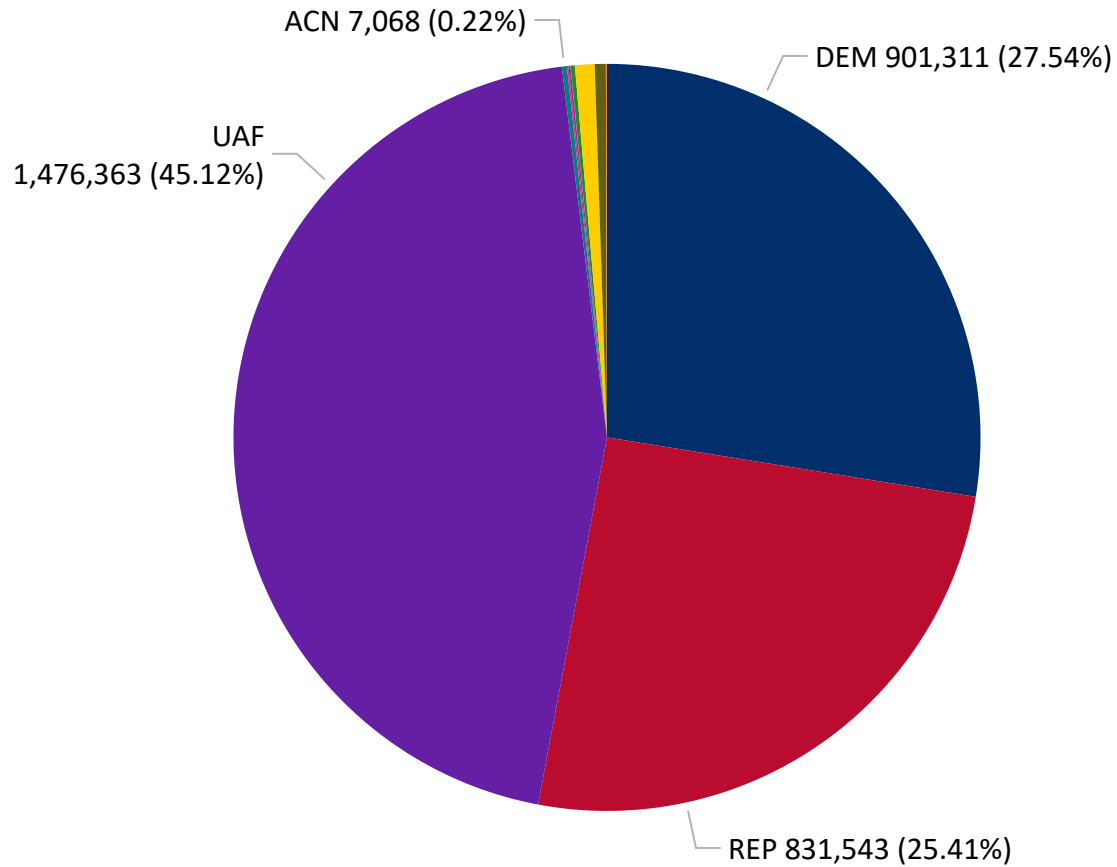

Total Ballots Returned

As of 11:59 PM 11/11/24

3,272,381

2024 General Election
November 12, 2024
Ballot Return Reporting

3,020,702
2024 MAIL BALLOTS TOTAL

251,679
2024 IN PERSON TOTAL

Total Ballots Returned

As of 11:59 PM 11/11/24

3,272,381

Ballots Returned by Party Registration

Percent of Total Active Voters by Party Registration

Total Ballots Returned

As of 11:59 PM 11/11/24

3,272,381

2024 General Election
November 12, 2024
Ballot Return Reporting

Ballot Type Returned by Age Range

Ballot Type Returned by Gender

Abbreviation	Party
ACN	American Constitution
APV	Approval Voting
CTR	Center
DEM	Democrat
FWD	Forward
GRN	Green
LBR	Libertarian
NOL	No Labels
REP	Republican
UAF	Unaffiliated
UNI	Unity