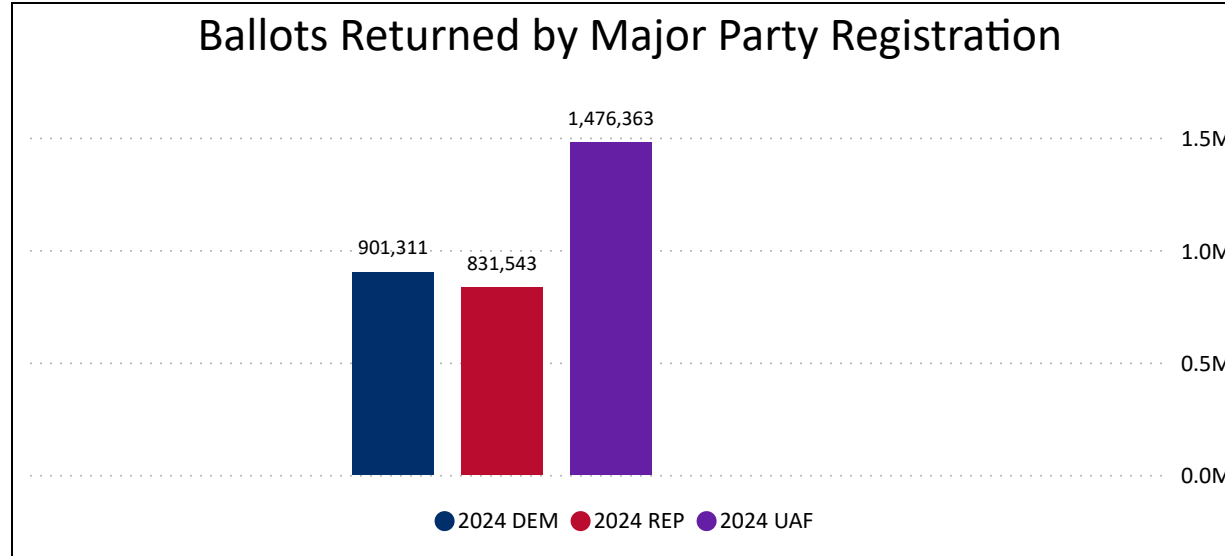

Total Ballots Returned

As of 11:59 PM 11/11/24

3,272,381

2024 General Election
November 12, 2024
Ballot Return Reporting

3,020,702
2024 MAIL BALLOTS TOTAL

251,679
2024 IN PERSON TOTAL

Total Ballots Returned

As of 11:59 PM 11/11/24

3,272,381

Ballots Returned by Party Registration

Percent of Total Active Voters by Party Registration

Total Ballots Returned

As of 11:59 PM 11/11/24

3,272,381

2024 General Election
November 12, 2024
Ballot Return Reporting