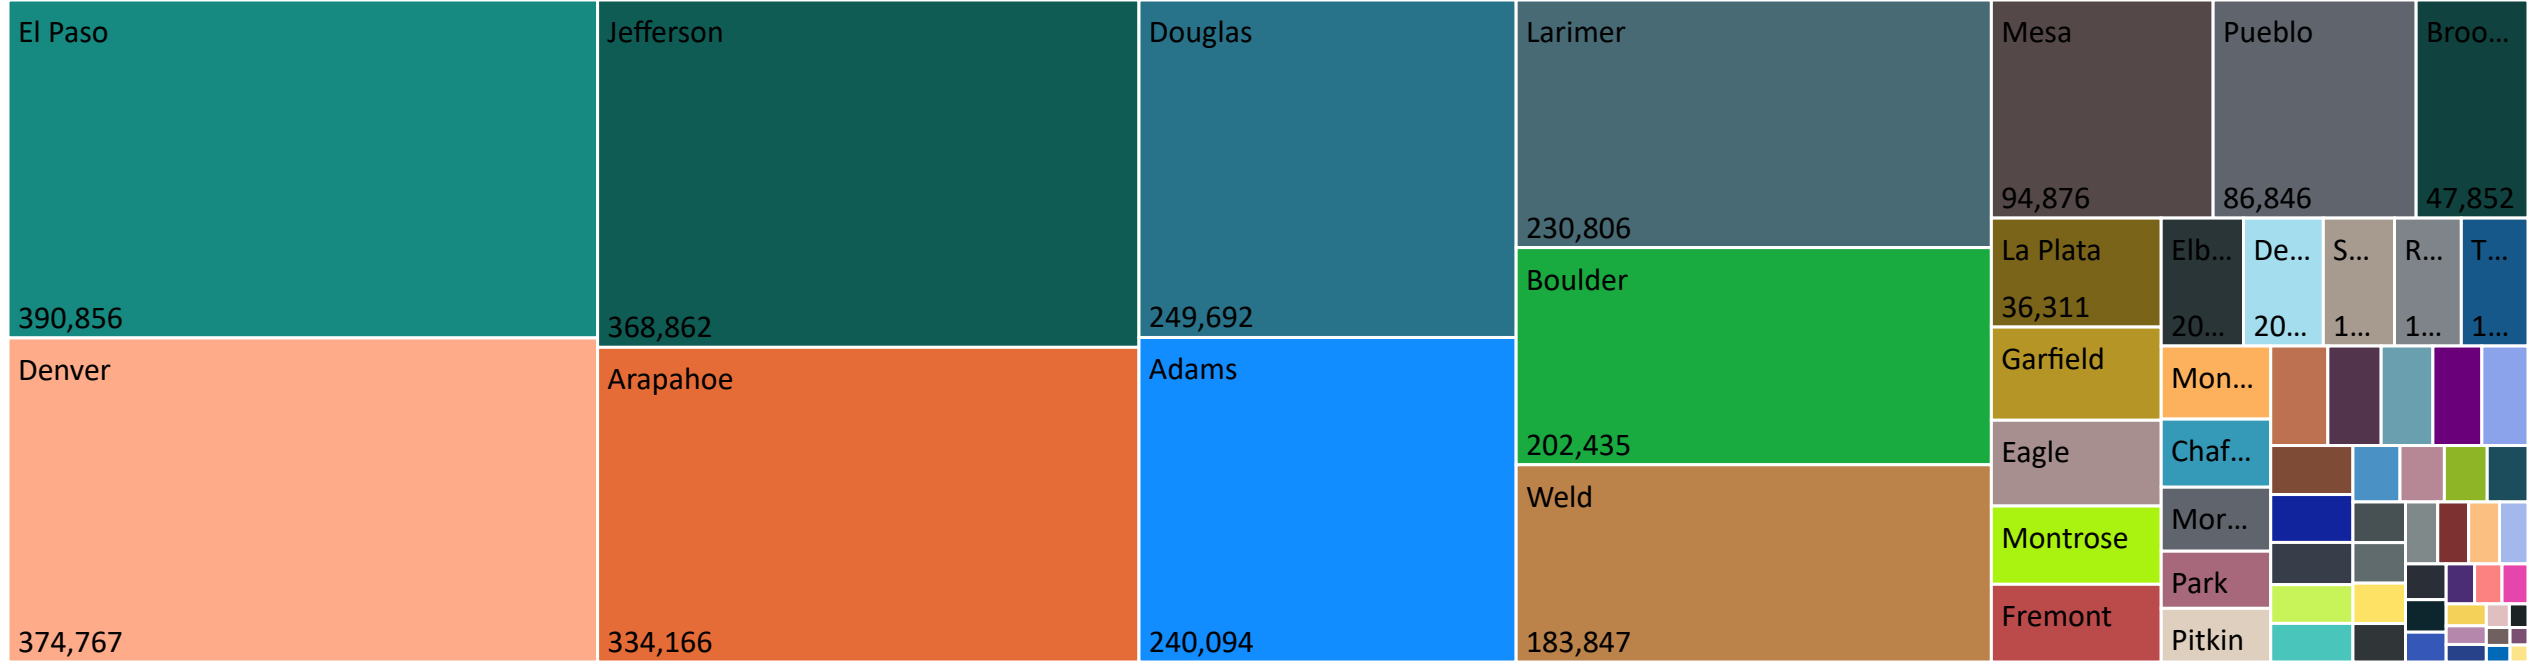

Total Ballots Returned

As of 11:59 PM 11/11/24

3,272,381

Ballots Returned by Age Range

Ballots Returned by Gender/Age Range

Total Ballots Returned

As of 11:59 PM 11/11/24

2024 General Election
November 12, 2024
Ballot Return Reporting

3,272,381

240,094	7,724	334,166	9,556	2,039	2,231	202,435	47,852	14,624	1,066
Adams	Alamosa	Arapahoe	Archuleta	Baca	Bent	Boulder	Broomfield	Chaffee	Cheyenne
6,223	4,181	2,152	1,727	3,915	20,025	374,767	1,468	249,692	28,581
Clear Creek	Conejos	Costilla	Crowley	Custer	Delta	Denver	Dolores	Douglas	Eagle
390,856	20,658	25,888	31,049	4,191	10,099	11,151	618	4,514	835
El Paso	Elbert	Fremont	Garfield	Gilpin	Grand	Gunnison	Hinsdale	Huerfano	Jackson
368,862	861	3,756	36,311	3,967	230,806	7,904	2,594	10,404	94,876
Jefferson	Kiowa	Kit Carson	La Plata	Lake	Larimer	Las Animas	Lincoln	Logan	Mesa
769	6,804	15,702	26,072	13,749	9,005	4,161	12,278	2,379	11,524
Mineral	Moffat	Montezuma	Montrose	Morgan	Otero	Ouray	Park	Phillips	Pitkin
5,211	86,846	3,754	6,254	16,776	3,455	597	4,914	1,380	17,859
Prowers	Pueblo	Rio Blanco	Rio Grande	Routt	Saguache	San Juan	San Miguel	Sedgwick	Summit
16,728	2,855	183,847	4,744						
Teller	Washington	Weld	Yuma						