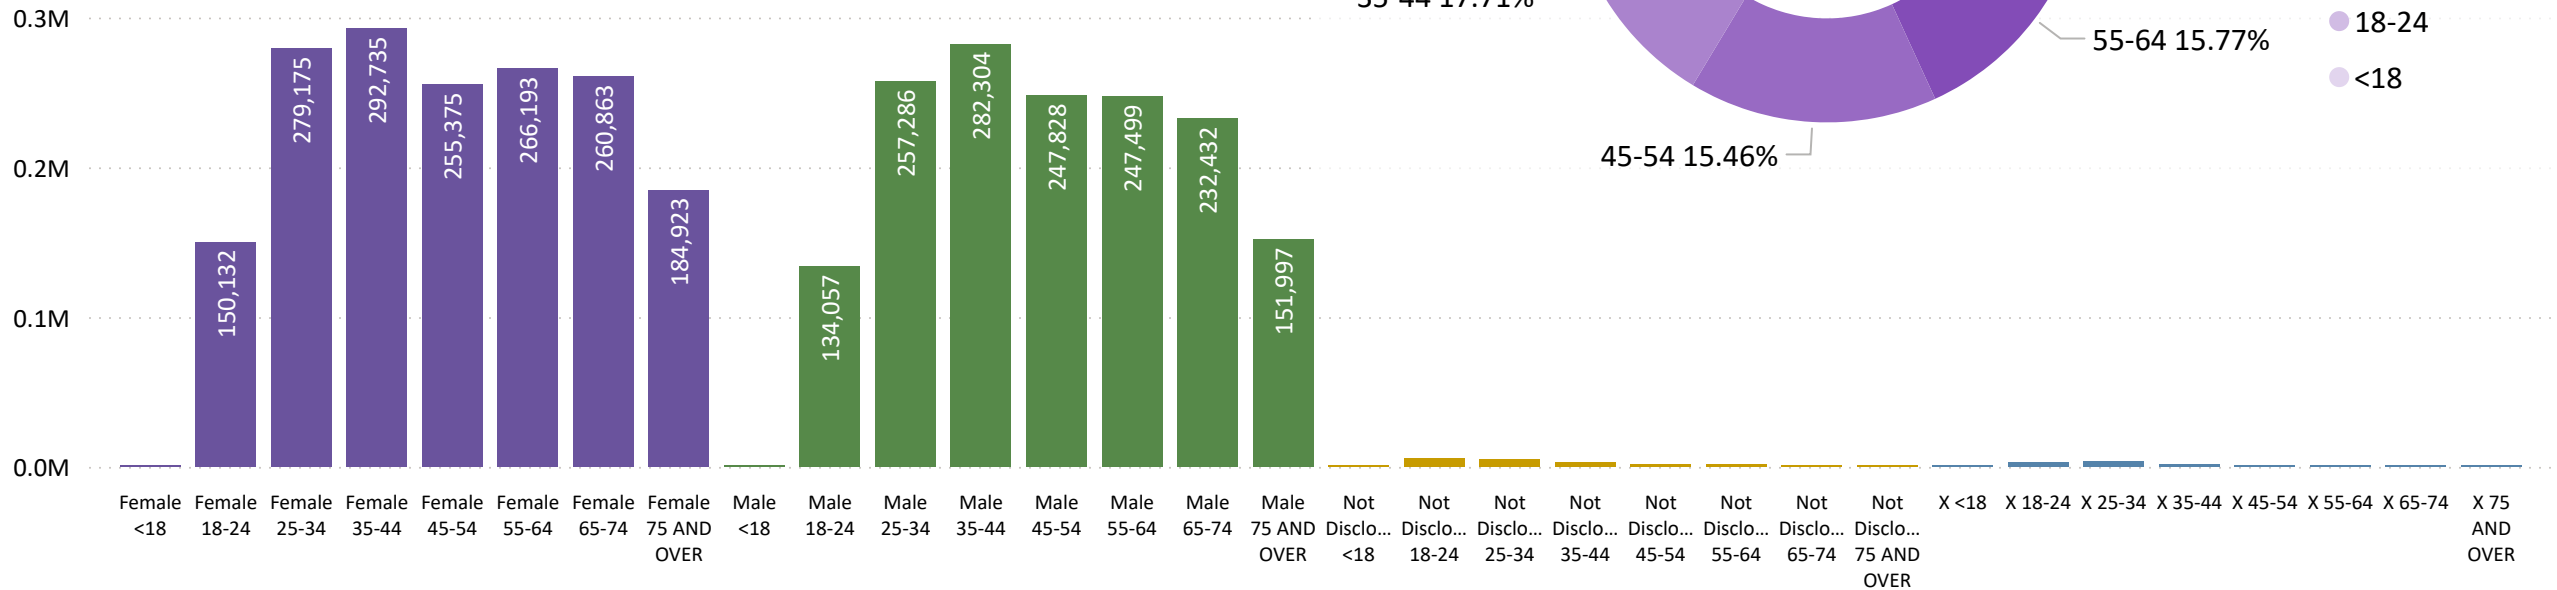

Ballot Type Returned by Age Range

Ballot Type Returned by Gender

Abbreviation	Party
ACN	American Constitution
APV	Approval Voting
CTR	Center
DEM	Democrat
FWD	Forward
GRN	Green
LBR	Libertarian
NOL	No Labels
REP	Republican
UAF	Unaffiliated
UNI	Unity

Total Ballots Returned

As of 11:59 PM 11/11/24

3,272,381

Ballots Returned by Age Range

Ballots Returned by Gender/Age Range

Total Ballots Returned

As of 11:59 PM 11/11/24

2024 General Election
November 12, 2024
Ballot Return Reporting

3,272,381

240,094	7,724	334,166	9,556	2,039	2,231	202,435	47,852	14,624	1,066
Adams	Alamosa	Arapahoe	Archuleta	Baca	Bent	Boulder	Broomfield	Chaffee	Cheyenne
6,223	4,181	2,152	1,727	3,915	20,025	374,767	1,468	249,692	28,581
Clear Creek	Conejos	Costilla	Crowley	Custer	Delta	Denver	Dolores	Douglas	Eagle
390,856	20,658	25,888	31,049	4,191	10,099	11,151	618	4,514	835
El Paso	Elbert	Fremont	Garfield	Gilpin	Grand	Gunnison	Hinsdale	Huerfano	Jackson
368,862	861	3,756	36,311	3,967	230,806	7,904	2,594	10,404	94,876
Jefferson	Kiowa	Kit Carson	La Plata	Lake	Larimer	Las Animas	Lincoln	Logan	Mesa
769	6,804	15,702	26,072	13,749	9,005	4,161	12,278	2,379	11,524
Mineral	Moffat	Montezuma	Montrose	Morgan	Otero	Ouray	Park	Phillips	Pitkin
5,211	86,846	3,754	6,254	16,776	3,455	597	4,914	1,380	17,859
Prowers	Pueblo	Rio Blanco	Rio Grande	Routt	Saguache	San Juan	San Miguel	Sedgwick	Summit
16,728	2,855	183,847	4,744						
Teller	Washington	Weld	Yuma						