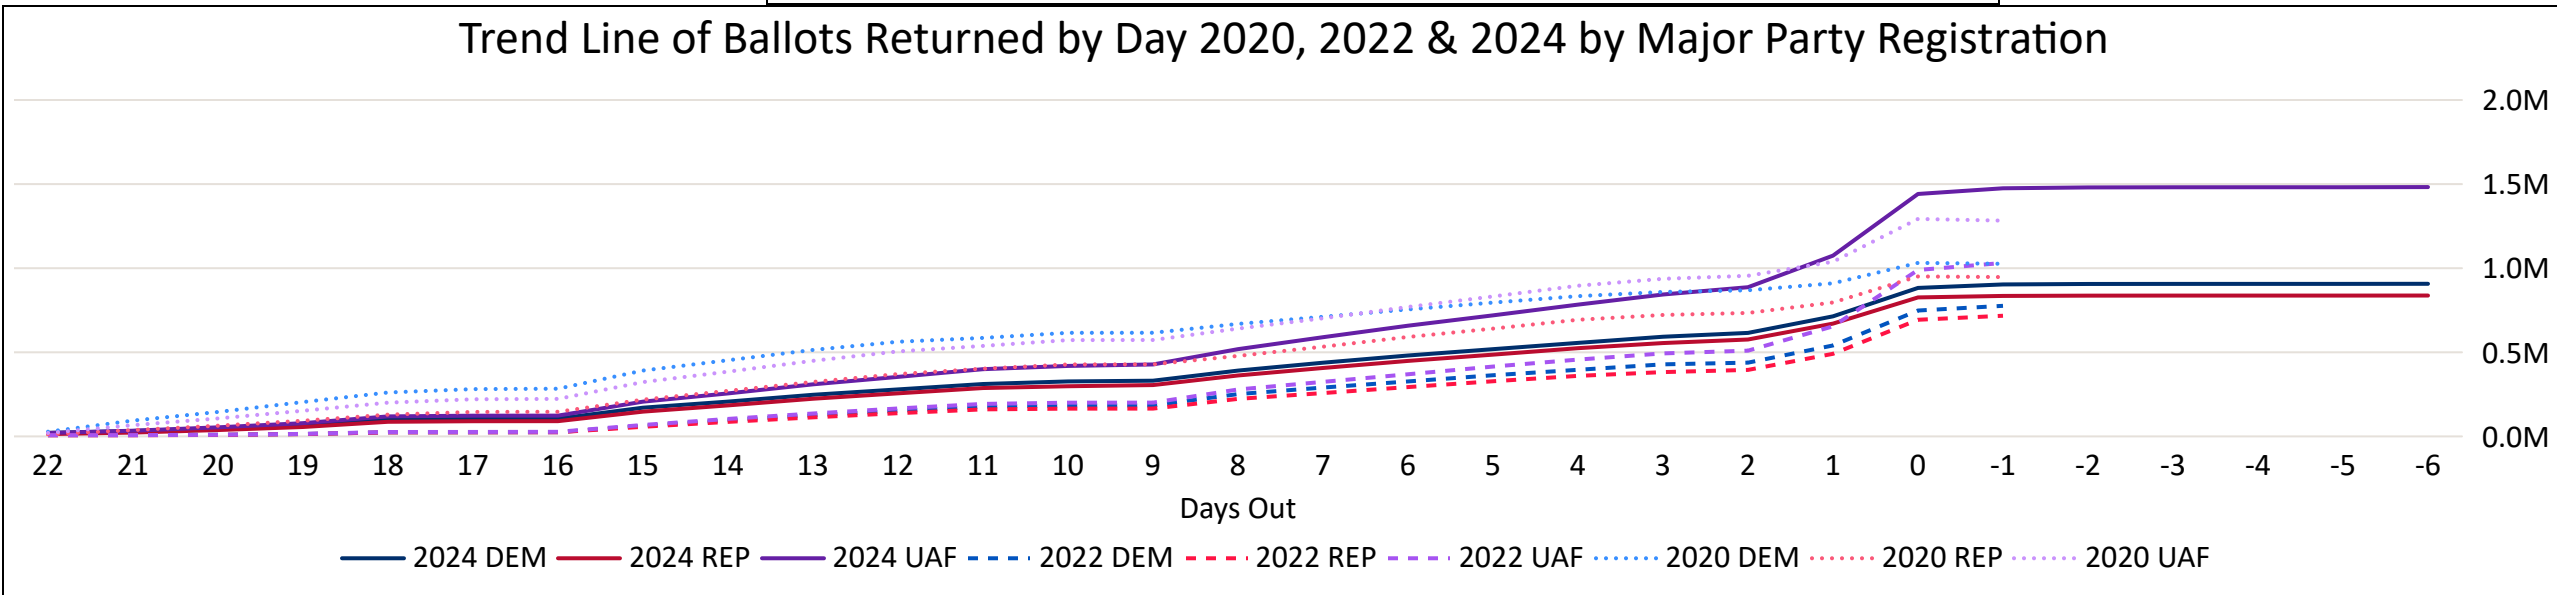

Total Ballots Returned

As of 11:59 PM 11/11/24

3,272,381

2024 General Election
November 12, 2024
Ballot Return Reporting

3,020,702
2024 MAIL BALLOTS TOTAL

251,679
2024 IN PERSON TOTAL

Total Ballots Returned

As of 11:59 PM 11/11/24

3,272,381

Ballots Returned by Party Registration

Percent of Total Active Voters by Party Registration

Total Ballots Returned

As of 11:59 PM 11/11/24

3,272,381

2024 General Election
November 12, 2024
Ballot Return Reporting