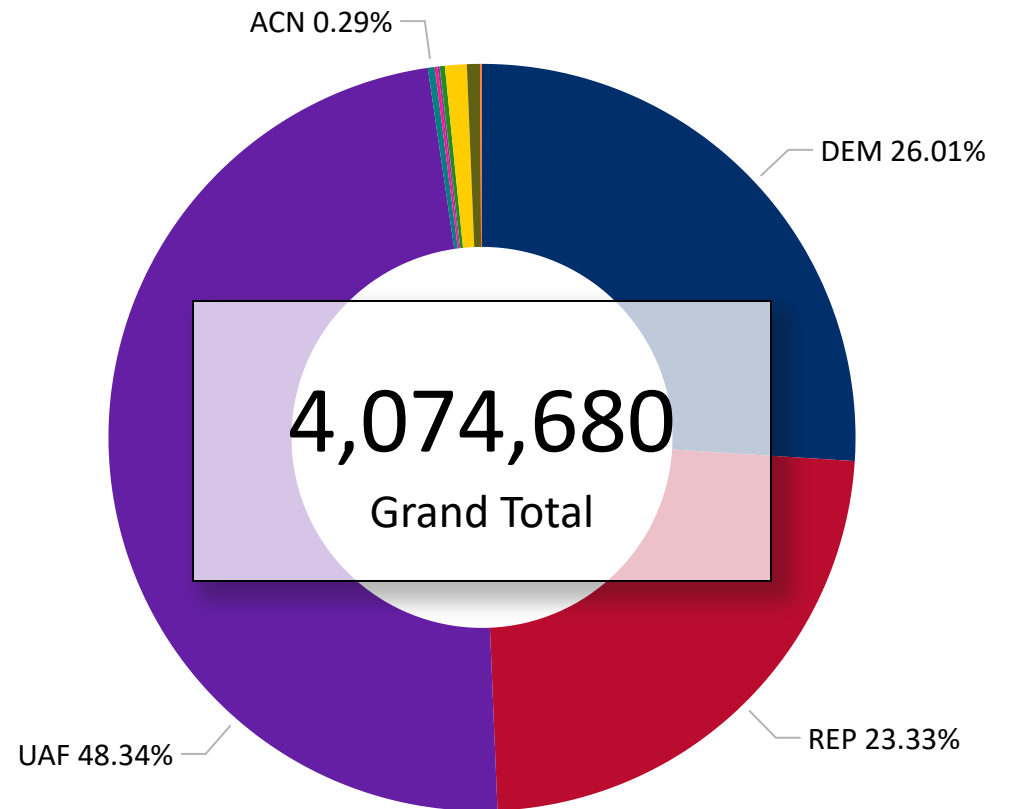

Total Ballots Returned

As of 11:59 PM 11/11/24

3,272,381

2024 General Election
November 12, 2024
Ballot Return Reporting

3,020,702
2024 MAIL BALLOTS TOTAL

251,679
2024 IN PERSON TOTAL

Total Ballots Returned

As of 11:59 PM 11/11/24

3,272,381

Ballots Returned by Party Registration

Percent of Total Active Voters by Party Registration

Total Ballots Returned

As of 11:59 PM 11/11/24

3,272,381

2024 General Election
November 12, 2024
Ballot Return Reporting