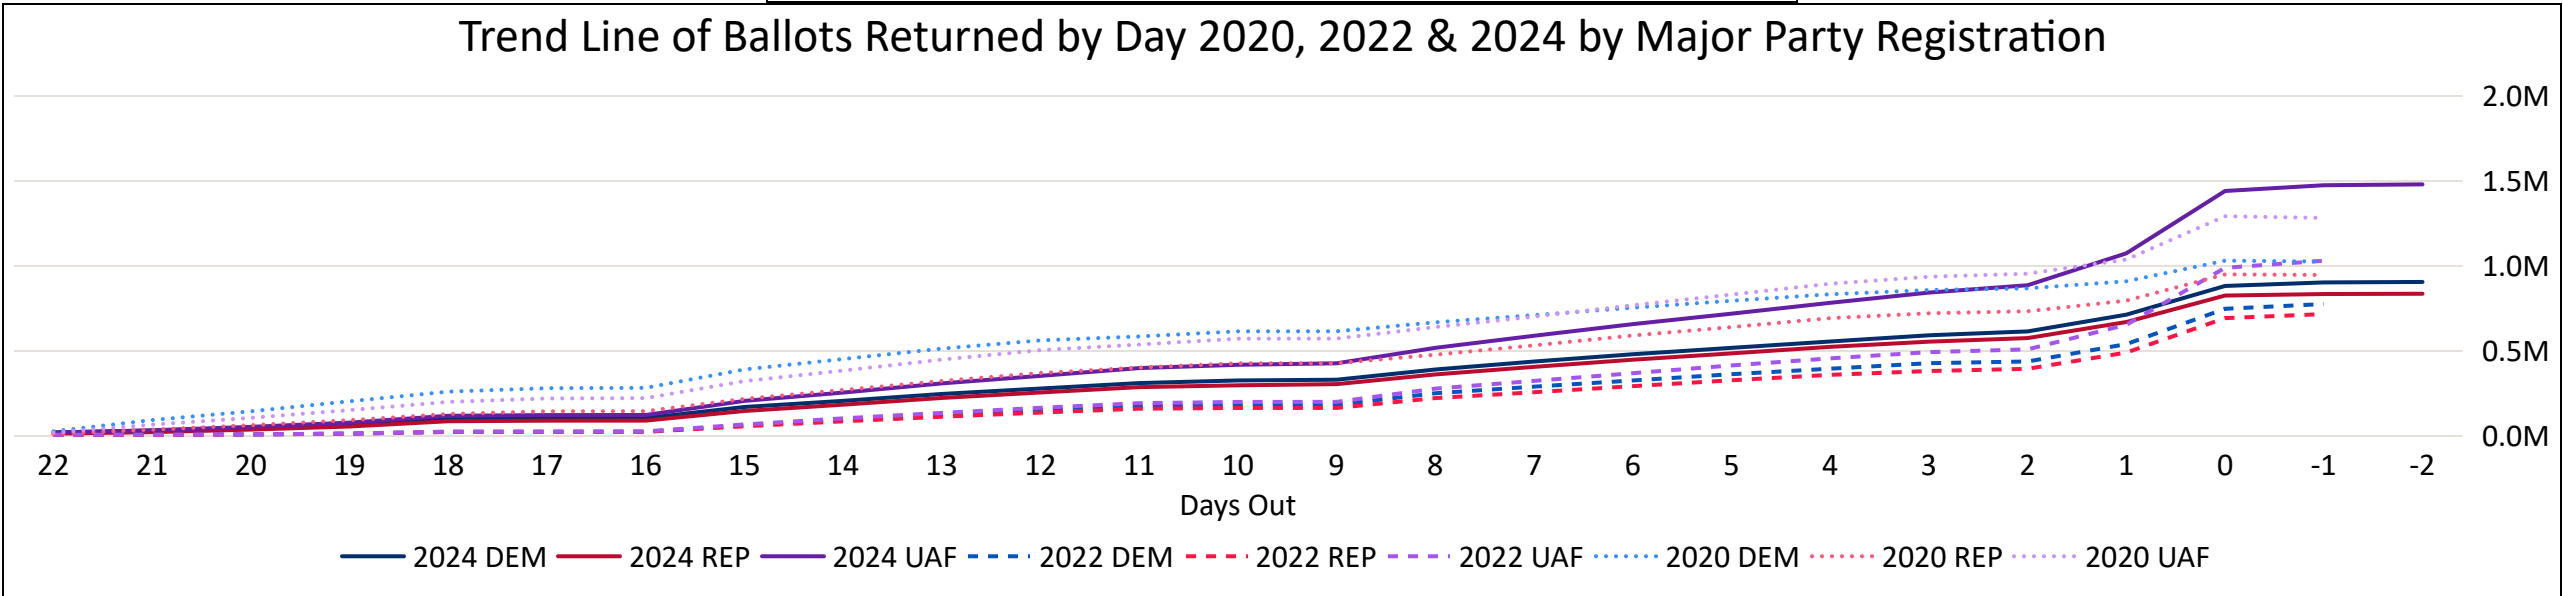

# Total Ballots Returned

As of 11:59 PM 11/7/24

## 3,268,441

2024 General Election  
November 8, 2024  
Ballot Return Reporting

**3,016,783**  
2024 MAIL BALLOTS TOTAL

**251,658**  
2024 IN PERSON TOTAL