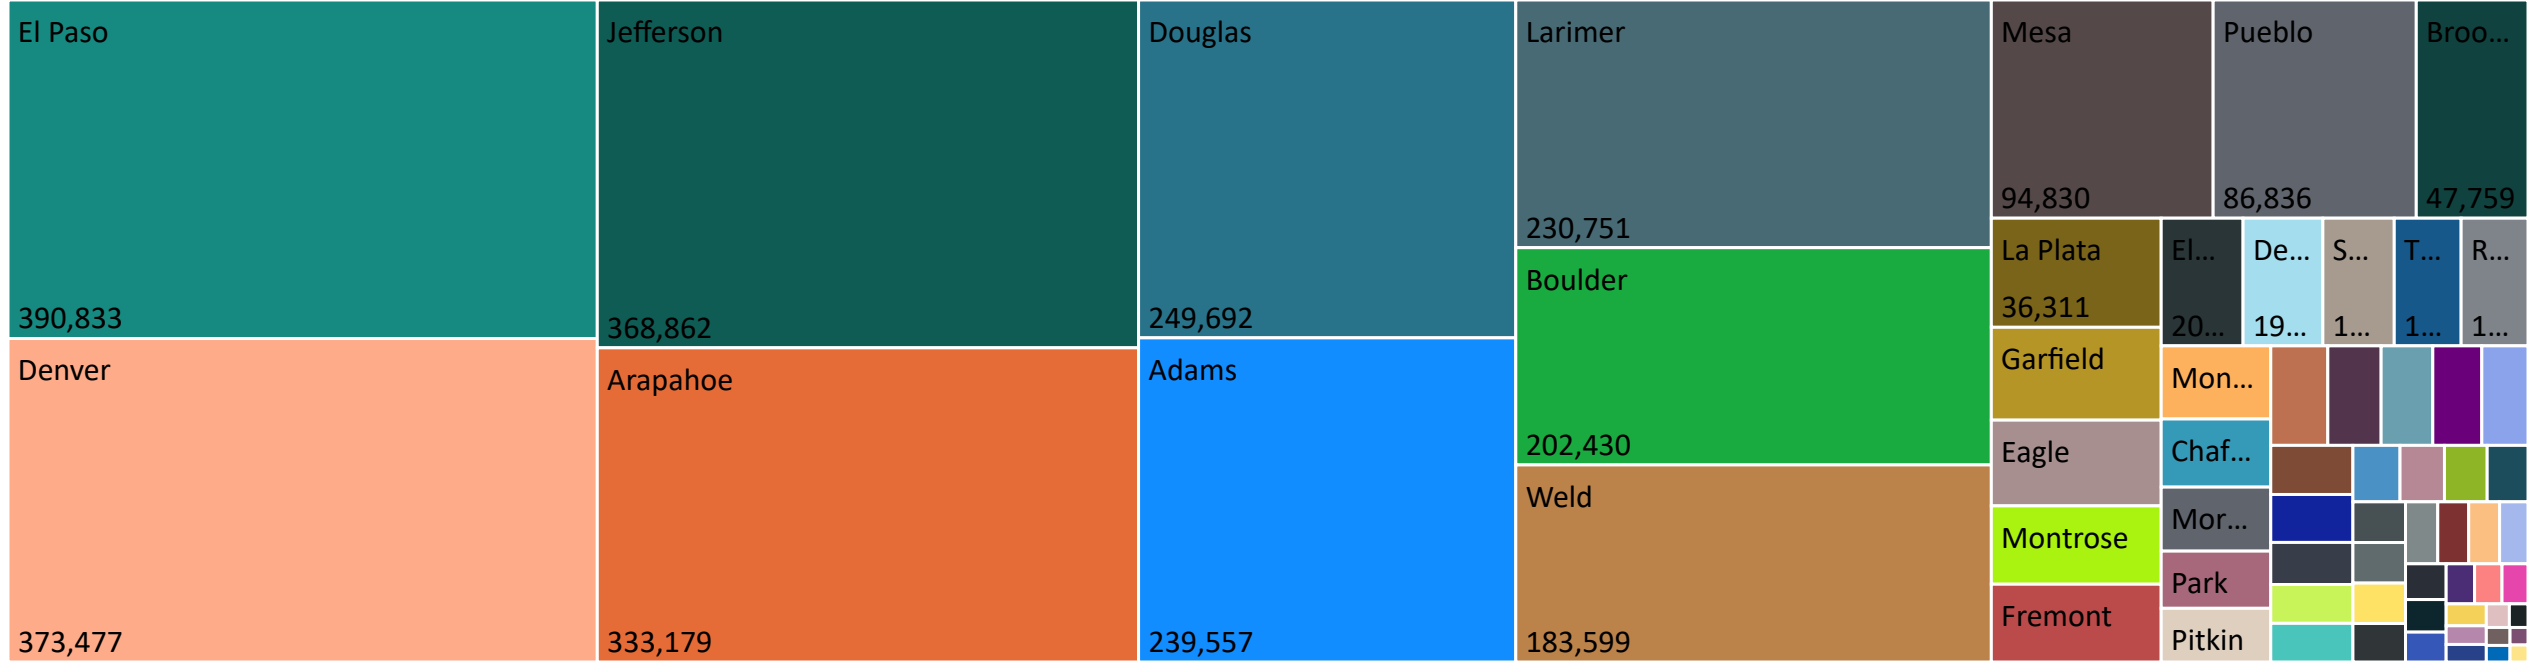

### Ballots Returned by Age Range

### Ballots Returned by Gender/Age Range

## 3,268,441

239,557	7,719	333,179	9,556	2,039	2,231	202,430	47,759	14,624	1,066
Adams	Alamosa	Arapahoe	Archuleta	Baca	Bent	Boulder	Broomfield	Chaffee	Cheyenne
6,221	4,181	2,152	1,726	3,915	19,954	373,477	1,468	249,692	28,537
Clear Creek	Conejos	Costilla	Crowley	Custer	Delta	Denver	Dolores	Douglas	Eagle
390,833	20,477	25,888	30,898	4,191	10,076	11,122	618	4,514	835
El Paso	Elbert	Fremont	Garfield	Gilpin	Grand	Gunnison	Hinsdale	Huerfano	Jackson
368,862	861	3,756	36,311	3,967	230,751	7,904	2,594	10,399	94,830
Jefferson	Kiowa	Kit Carson	La Plata	Lake	Larimer	Las Animas	Lincoln	Logan	Mesa
769	6,771	15,702	26,070	13,740	9,005	4,161	12,278	2,379	11,524
Mineral	Moffat	Montezuma	Montrose	Morgan	Otero	Ouray	Park	Phillips	Pitkin
5,211	86,836	3,754	6,254	16,722	3,446	597	4,914	1,380	17,856
Prowers	Pueblo	Rio Blanco	Rio Grande	Routt	Saguache	San Juan	San Miguel	Sedgwick	Summit
16,728	2,848	183,599	4,727						
Teller	Washington	Weld	Yuma						