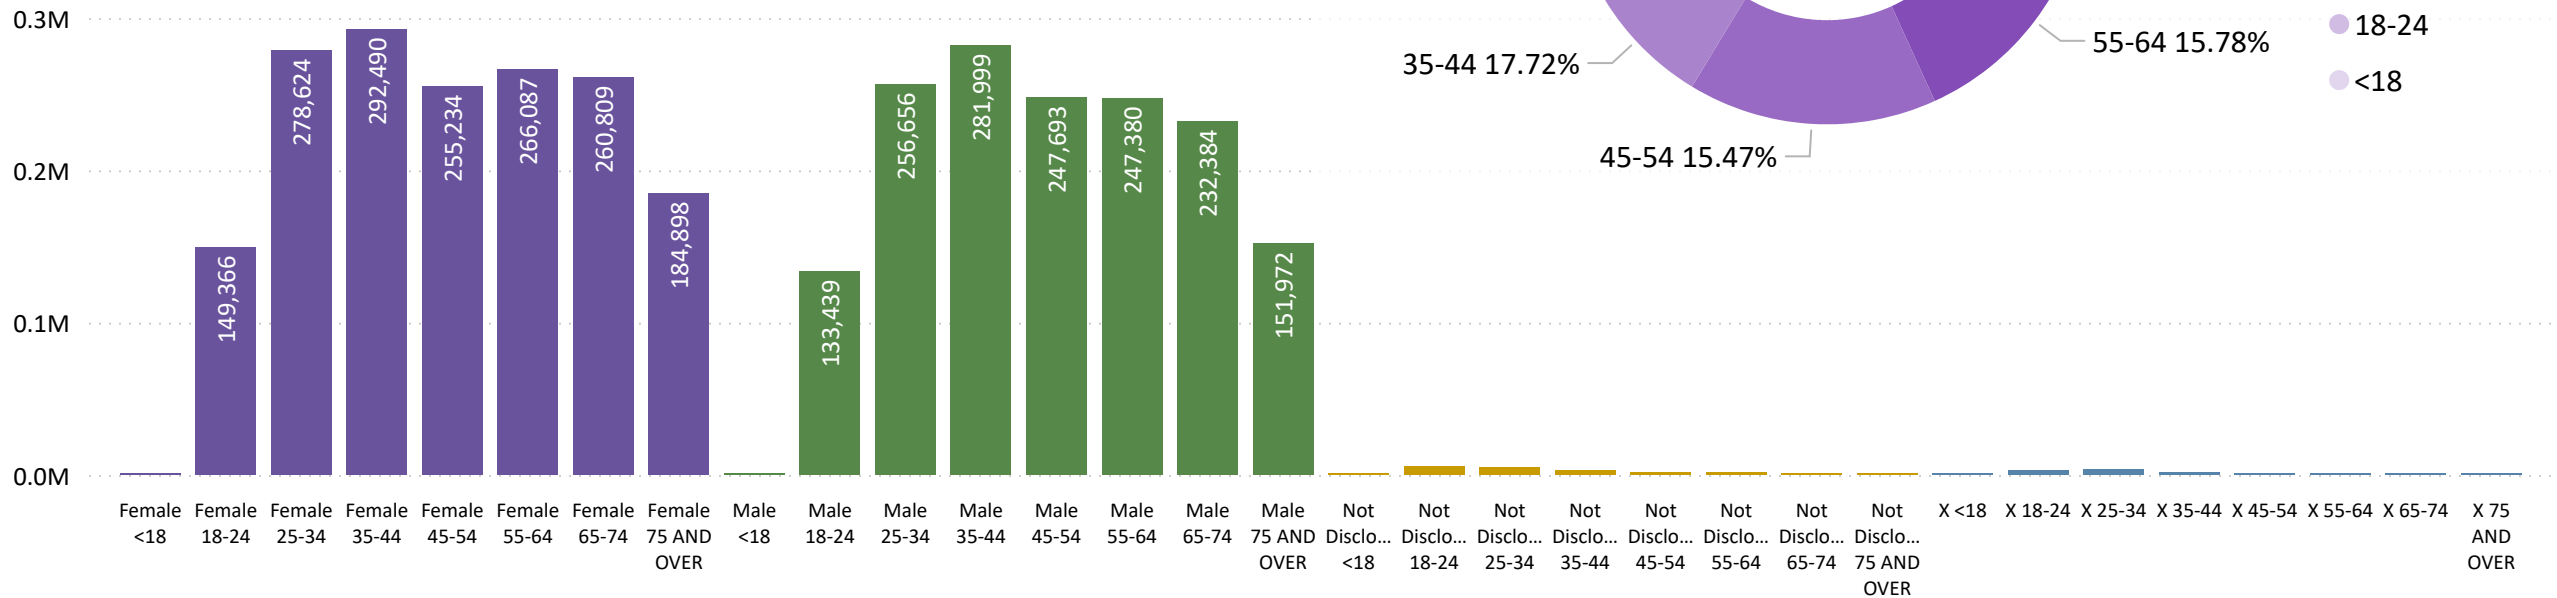

Ballots Returned by Gender/Age Range