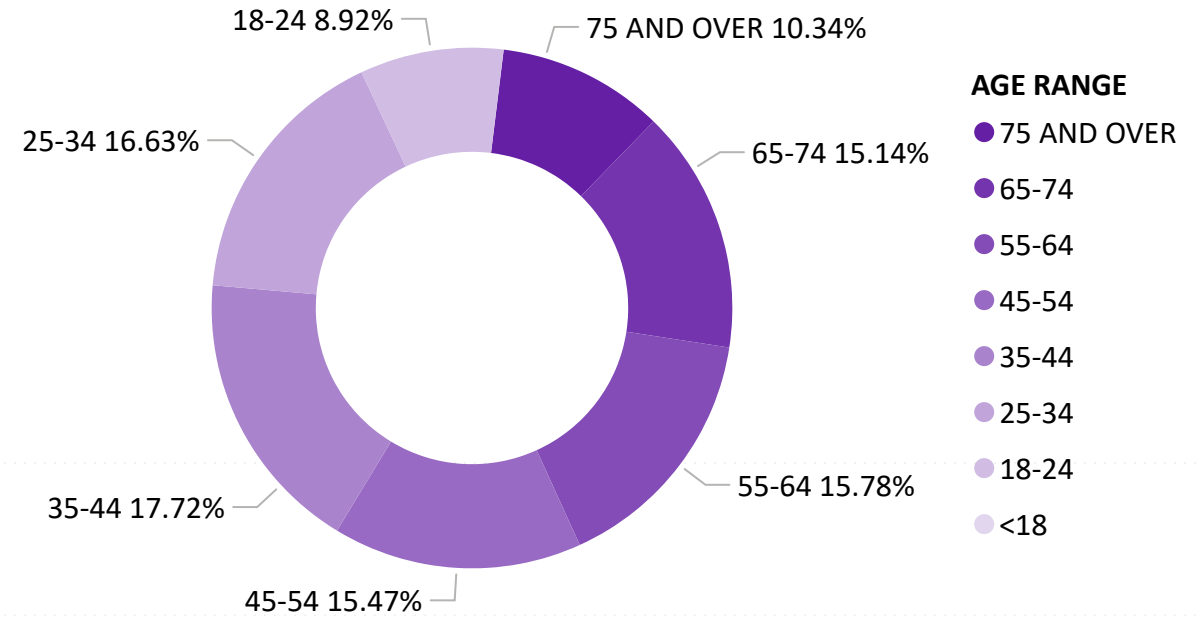

# Total Ballots Returned

As of 11:59 PM 11/7/24

## 3,268,441

Ballot Type Returned by Age Range

Ballot Type Returned by Gender

Abbreviation	Party
ACN	American Constitution
APV	Approval Voting
CTR	Center
DEM	Democrat
FWD	Forward
GRN	Green
LBR	Libertarian
NOL	No Labels
REP	Republican
UAF	Unaffiliated
UNI	Unity

### Ballots Returned by Age Range