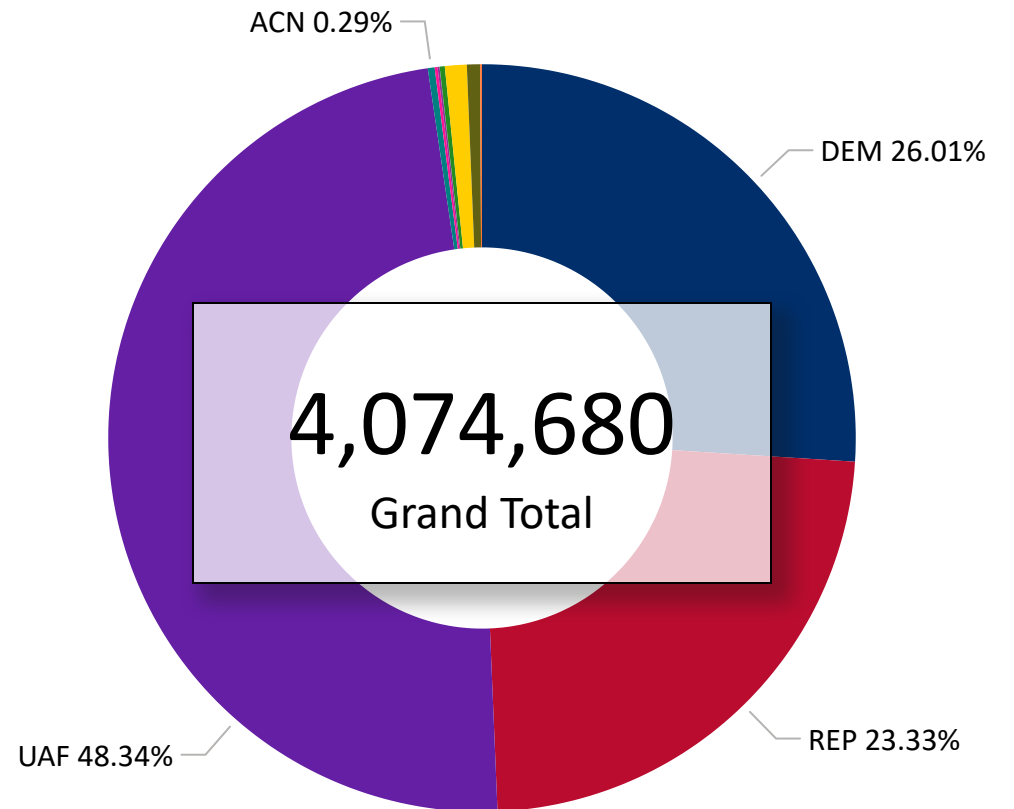

Percent of Total Active Voters by Party Registration