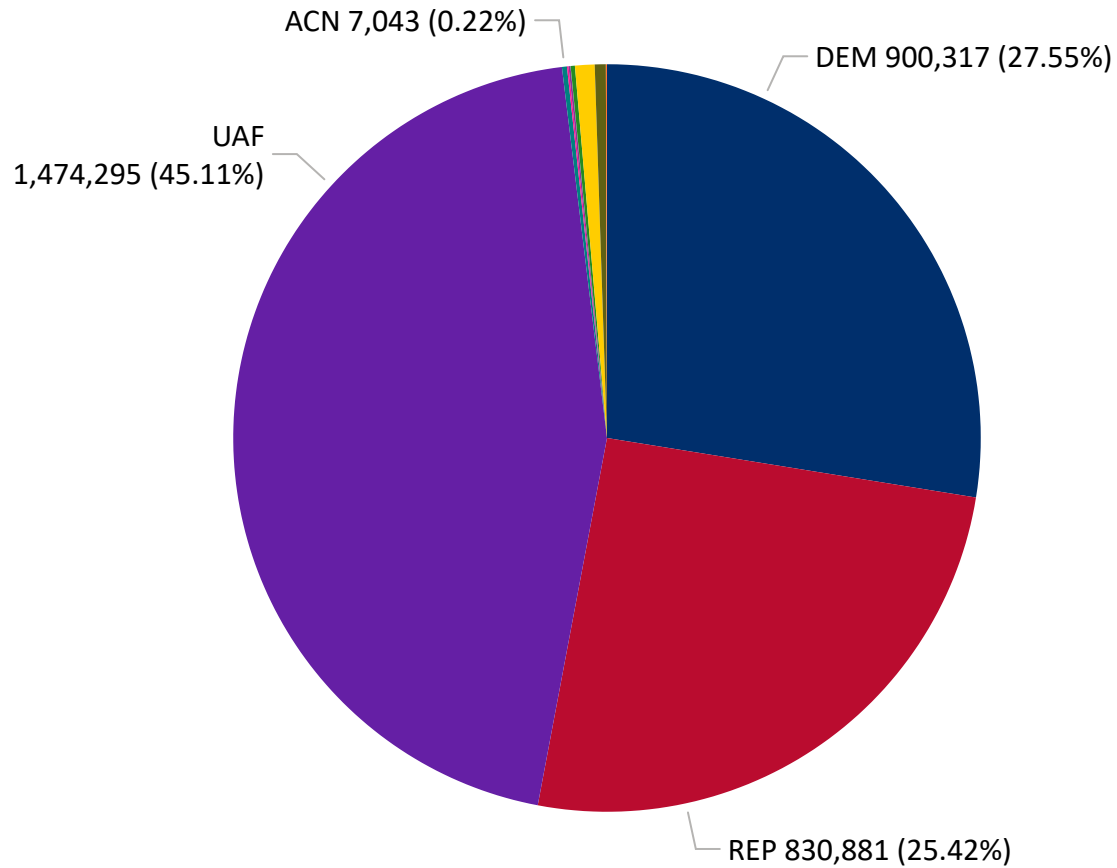

Total Ballots Returned

As of 11:59 PM 11/7/24

3,268,441

Ballots Returned by Party Registration