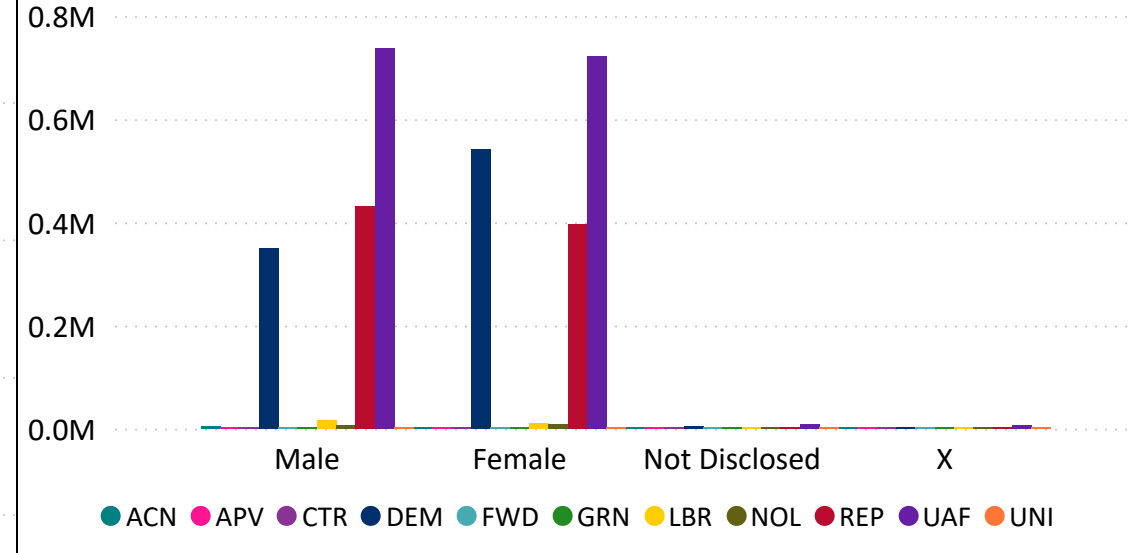

### Ballots Returned by Party Registration

### Percent of Total Active Voters by Party Registration

# Total Ballots Returned

As of 11:59 PM 11/7/24

## 3,268,441

Ballot Type Returned by Age Range

Ballot Type Returned by Gender

Abbreviation	Party
ACN	American Constitution
APV	Approval Voting
CTR	Center
DEM	Democrat
FWD	Forward
GRN	Green
LBR	Libertarian
NOL	No Labels
REP	Republican
UAF	Unaffiliated
UNI	Unity