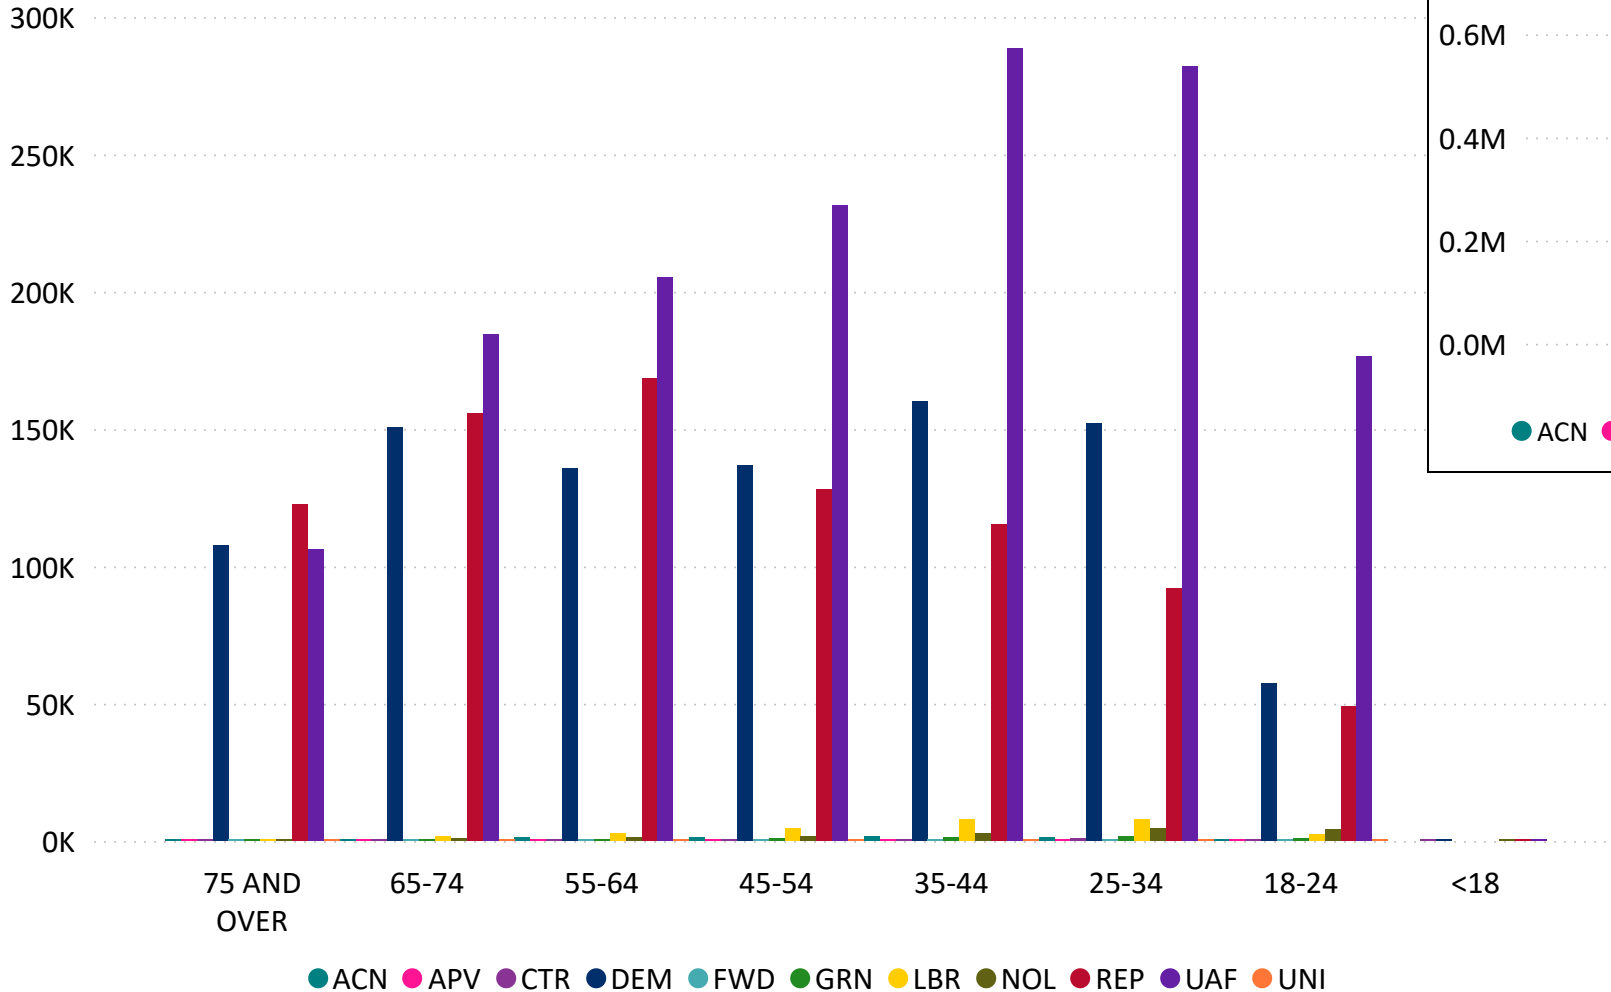

### Ballots Returned by Party Registration

### Percent of Total Active Voters by Party Registration

# Total Ballots Returned

As of 11:59 PM 11/7/24

## 3,268,441

Ballot Type Returned by Age Range

Ballot Type Returned by Gender

Abbreviation	Party
ACN	American Constitution
APV	Approval Voting
CTR	Center
DEM	Democrat
FWD	Forward
GRN	Green
LBR	Libertarian
NOL	No Labels
REP	Republican
UAF	Unaffiliated
UNI	Unity