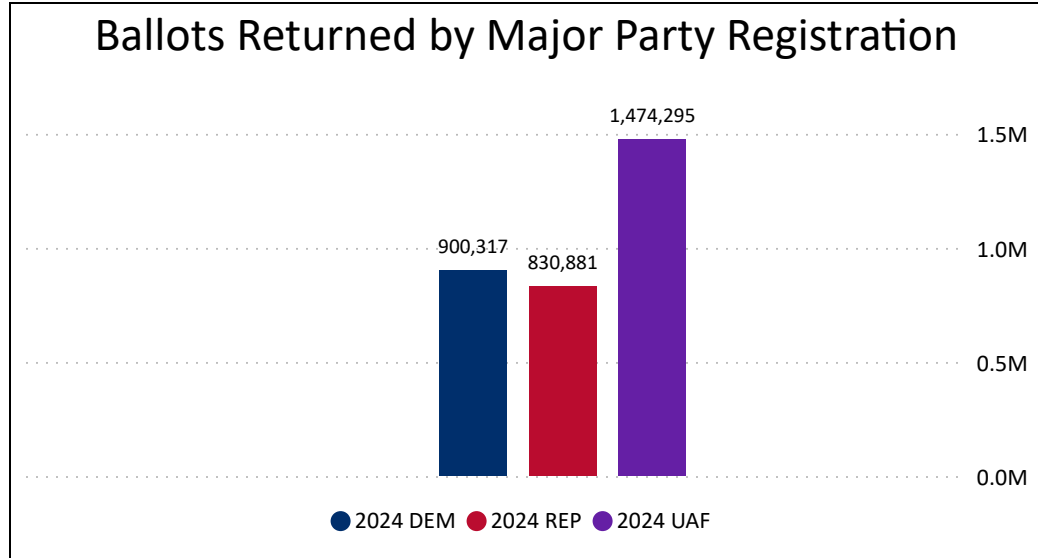

Total Ballots Returned

As of 11:59 PM 11/7/24

3,268,441

2024 General Election
November 8, 2024
Ballot Return Reporting

3,016,783
2024 MAIL BALLOTS TOTAL

251,658
2024 IN PERSON TOTAL