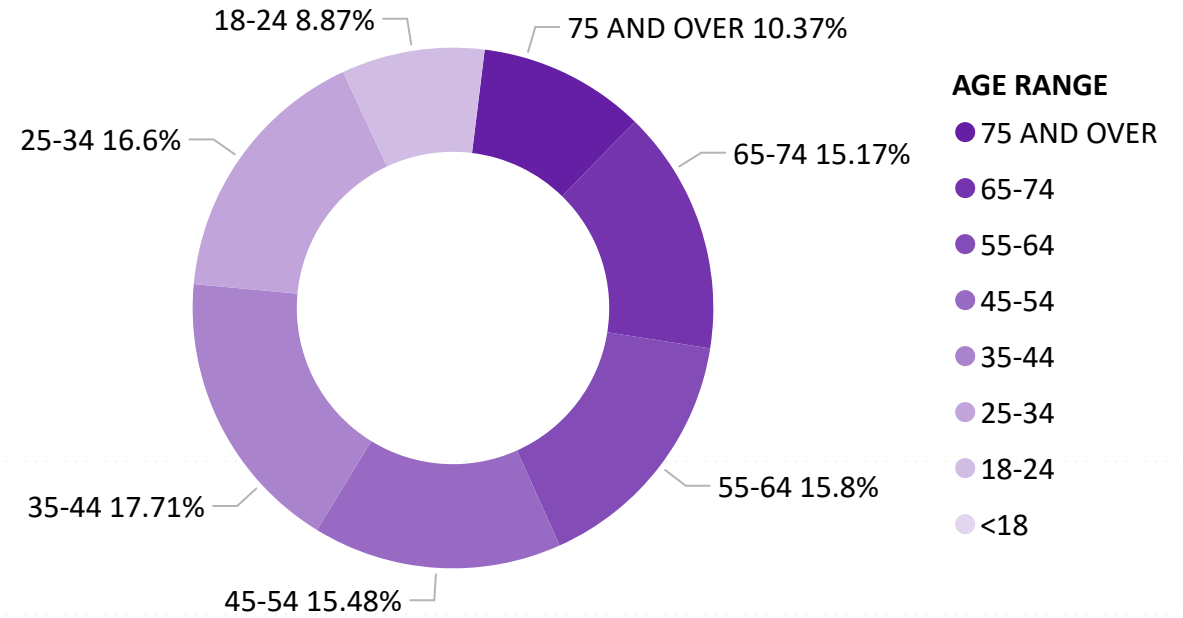

Total Ballots Returned

As of 11:59 PM 11/6/24

3,258,390

Ballots Returned by Party Registration

Percent of Total Active Voters by Party Registration

Total Ballots Returned

As of 11:59 PM 11/6/24

3,258,390

2024 General Election
November 7, 2024

Ballot Return Reporting

Ballot Type Returned by Age Range

Ballot Type Returned by Gender

Abbreviation	Party
ACN	American Constitution
APV	Approval Voting
CTR	Center
DEM	Democrat
FWD	Forward
GRN	Green
LBR	Libertarian
NOL	No Labels
REP	Republican
UAF	Unaffiliated
UNI	Unity

Total Ballots Returned

As of 11:59 PM 11/6/24

3,258,390

Ballots Returned by Age Range

Ballots Returned by Gender/Age Range

Total Ballots Returned

As of 11:59 PM 11/6/24

3,258,390