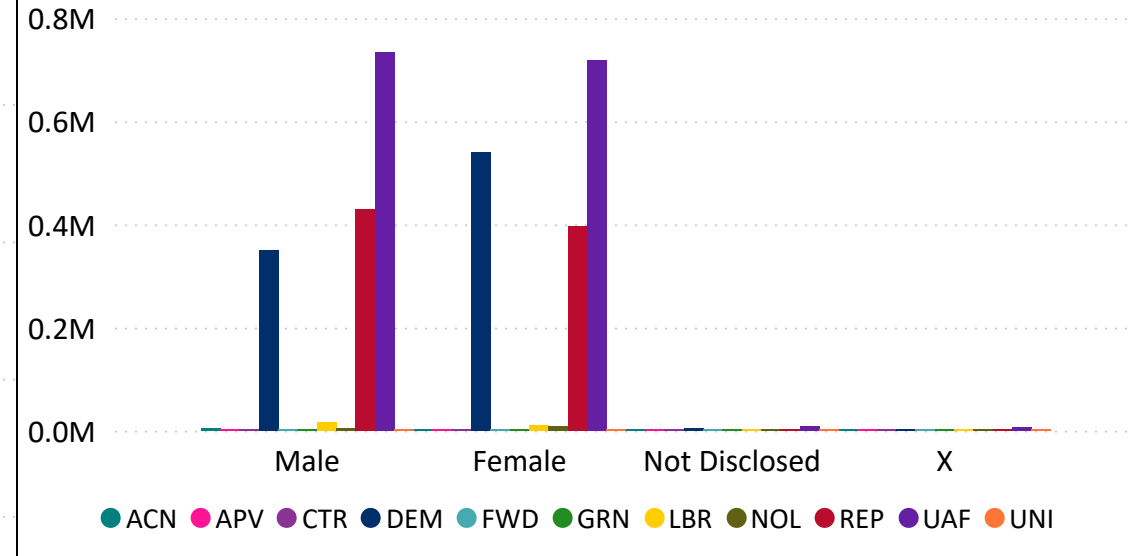

Total Ballots Returned

As of 11:59 PM 11/6/24

3,258,390

2024 General Election
November 7, 2024
Ballot Return Reporting

Ballots Returned by Major Party Registration

Trend Line of Ballots Returned by Day 2020, 2022 & 2024 by Major Party Registration

Total Ballots Returned

As of 11:59 PM 11/6/24

3,258,390

Ballots Returned by Party Registration

Percent of Total Active Voters by Party Registration

Total Ballots Returned

As of 11:59 PM 11/6/24

3,258,390

2024 General Election
November 7, 2024

Ballot Return Reporting

Ballot Type Returned by Age Range

Ballot Type Returned by Gender

Abbreviation	Party
ACN	American Constitution
APV	Approval Voting
CTR	Center
DEM	Democrat
FWD	Forward
GRN	Green
LBR	Libertarian
NOL	No Labels
REP	Republican
UAF	Unaffiliated
UNI	Unity