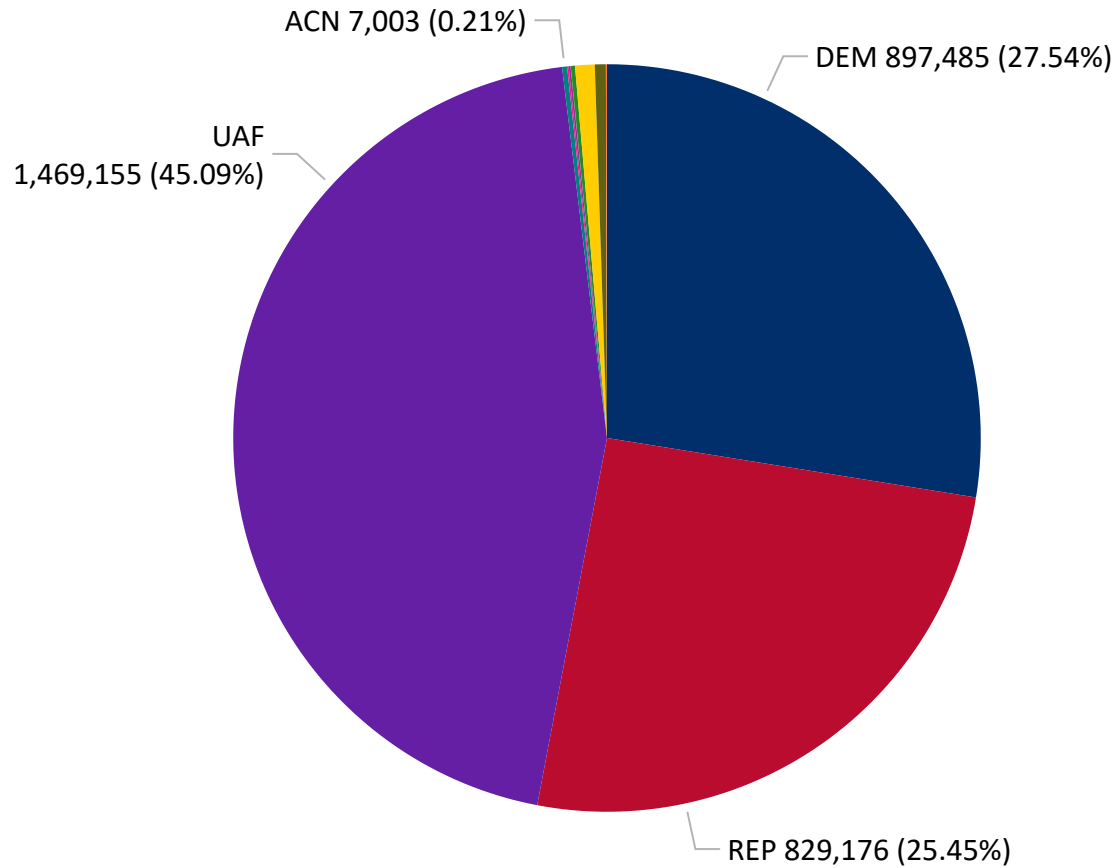

Total Ballots Returned

As of 11:59 PM 11/6/24

3,258,390

2024 General Election
November 7, 2024
Ballot Return Reporting

Ballots Returned by Major Party Registration

Trend Line of Ballots Returned by Day 2020, 2022 & 2024 by Major Party Registration

Total Ballots Returned

As of 11:59 PM 11/6/24

3,258,390

Ballots Returned by Party Registration

Percent of Total Active Voters by Party Registration

Total Ballots Returned

As of 11:59 PM 11/6/24

3,258,390

2024 General Election
November 7, 2024

Ballot Return Reporting

Ballot Type Returned by Age Range

Ballot Type Returned by Gender

Abbreviation	Party
ACN	American Constitution
APV	Approval Voting
CTR	Center
DEM	Democrat
FWD	Forward
GRN	Green
LBR	Libertarian
NOL	No Labels
REP	Republican
UAF	Unaffiliated
UNI	Unity