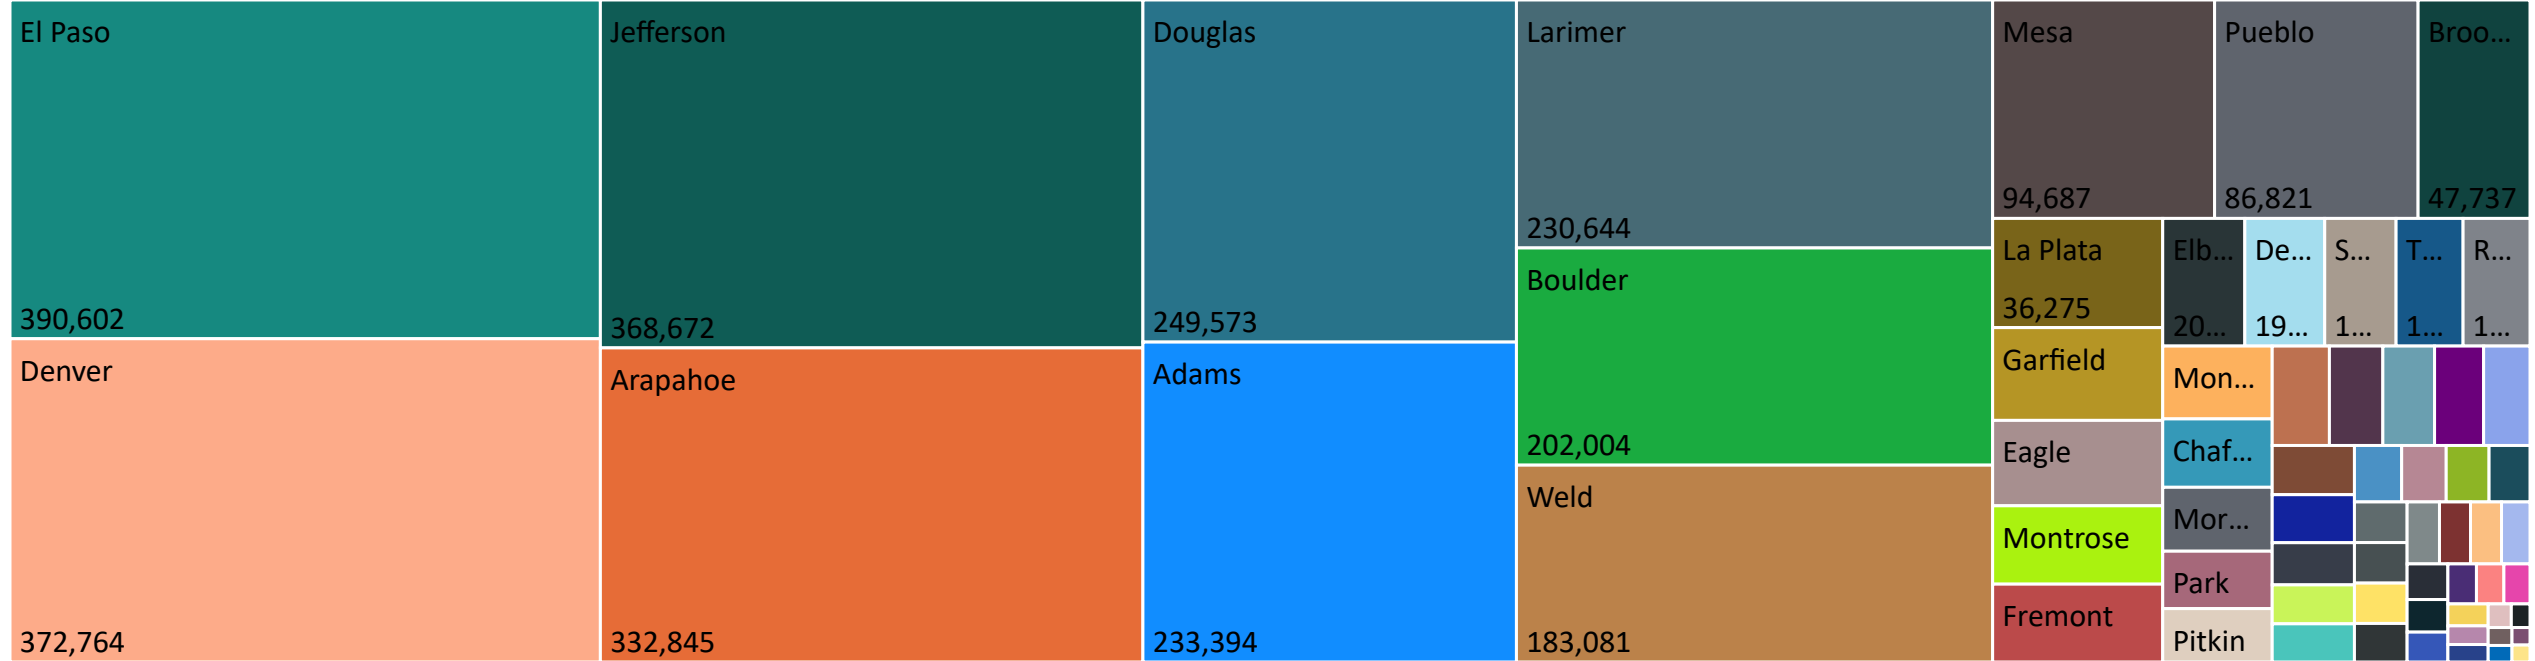

Total Ballots Returned

As of 11:59 PM 11/6/24

3,258,390

Ballots Returned by Age Range

Ballots Returned by Gender/Age Range

Total Ballots Returned

As of 11:59 PM 11/6/24

3,258,390

233,394	7,714	332,845	9,523	2,039	2,231	202,004	47,737	14,624	1,066
Adams	Alamosa	Arapahoe	Archuleta	Baca	Bent	Boulder	Broomfield	Chaffee	Cheyenne
6,130	4,181	2,146	1,726	3,915	19,920	372,764	1,468	249,573	28,372
Clear Creek	Conejos	Costilla	Crowley	Custer	Delta	Denver	Dolores	Douglas	Eagle
390,602	20,473	25,862	30,824	4,171	10,040	11,106	616	4,514	835
El Paso	Elbert	Fremont	Garfield	Gilpin	Grand	Gunnison	Hinsdale	Huerfano	Jackson
368,672	861	3,756	36,275	3,967	230,644	7,904	2,594	10,378	94,687
Jefferson	Kiowa	Kit Carson	La Plata	Lake	Larimer	Las Animas	Lincoln	Logan	Mesa
769	6,773	15,578	26,030	13,666	9,005	4,152	12,276	2,379	11,416
Mineral	Moffat	Montezuma	Montrose	Morgan	Otero	Ouray	Park	Phillips	Pitkin
5,210	86,821	3,754	6,254	16,682	3,446	595	4,913	1,375	17,791
Prowers	Pueblo	Rio Blanco	Rio Grande	Routt	Saguache	San Juan	San Miguel	Sedgwick	Summit
16,706	2,838	183,081	4,727						
Teller	Washington	Weld	Yuma						