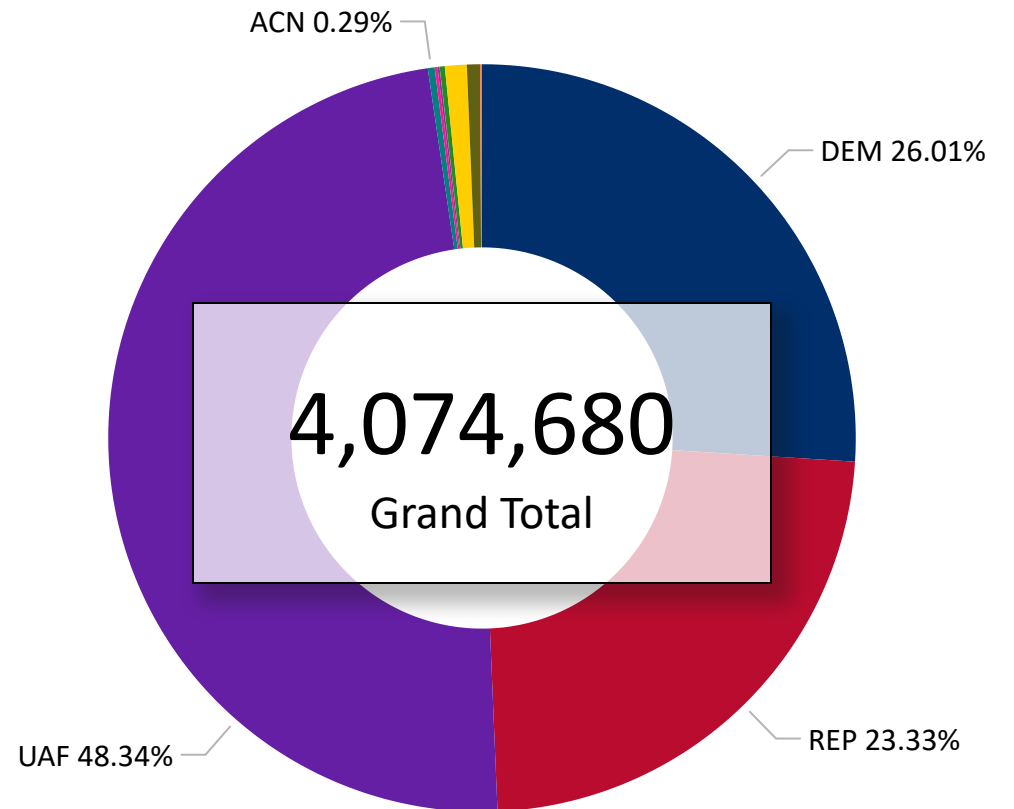

Total Ballots Returned

As of 11:59 PM 11/6/24

3,258,390

2024 General Election
November 7, 2024
Ballot Return Reporting

Ballots Returned by Major Party Registration

Trend Line of Ballots Returned by Day 2020, 2022 & 2024 by Major Party Registration

Total Ballots Returned

As of 11:59 PM 11/6/24

3,258,390

Ballots Returned by Party Registration

Percent of Total Active Voters by Party Registration

Total Ballots Returned

As of 11:59 PM 11/6/24

3,258,390

2024 General Election
November 7, 2024

Ballot Return Reporting

Ballot Type Returned by Age Range

Ballot Type Returned by Gender

Abbreviation	Party
ACN	American Constitution
APV	Approval Voting
CTR	Center
DEM	Democrat
FWD	Forward
GRN	Green
LBR	Libertarian
NOL	No Labels
REP	Republican
UAF	Unaffiliated
UNI	Unity