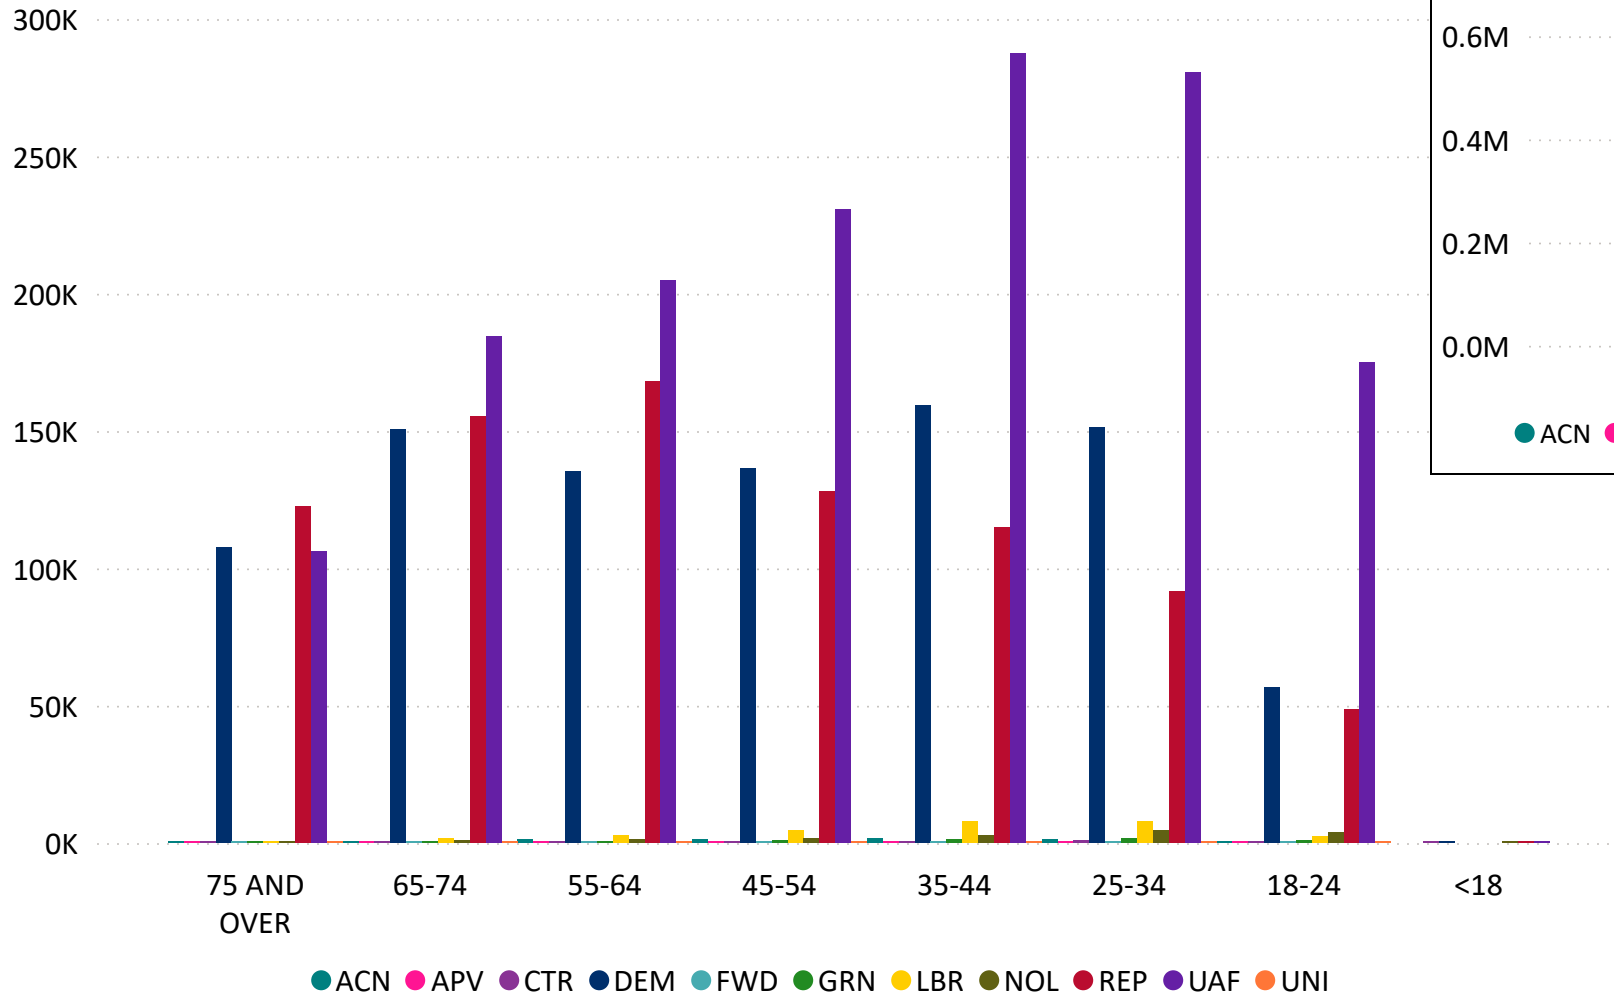

Total Ballots Returned

As of 11:59 PM 11/6/24

3,258,390

2024 General Election
November 7, 2024
Ballot Return Reporting

Ballots Returned by Major Party Registration

Trend Line of Ballots Returned by Day 2020, 2022 & 2024 by Major Party Registration

Total Ballots Returned

As of 11:59 PM 11/6/24

3,258,390

Ballots Returned by Party Registration

Percent of Total Active Voters by Party Registration

Total Ballots Returned

As of 11:59 PM 11/6/24

3,258,390

2024 General Election
November 7, 2024

Ballot Return Reporting

Ballot Type Returned by Age Range

Ballot Type Returned by Gender

Abbreviation	Party
ACN	American Constitution
APV	Approval Voting
CTR	Center
DEM	Democrat
FWD	Forward
GRN	Green
LBR	Libertarian
NOL	No Labels
REP	Republican
UAF	Unaffiliated
UNI	Unity

Total Ballots Returned

As of 11:59 PM 11/6/24

3,258,390

Ballots Returned by Age Range

Ballots Returned by Gender/Age Range

Total Ballots Returned

As of 11:59 PM 11/6/24

3,258,390