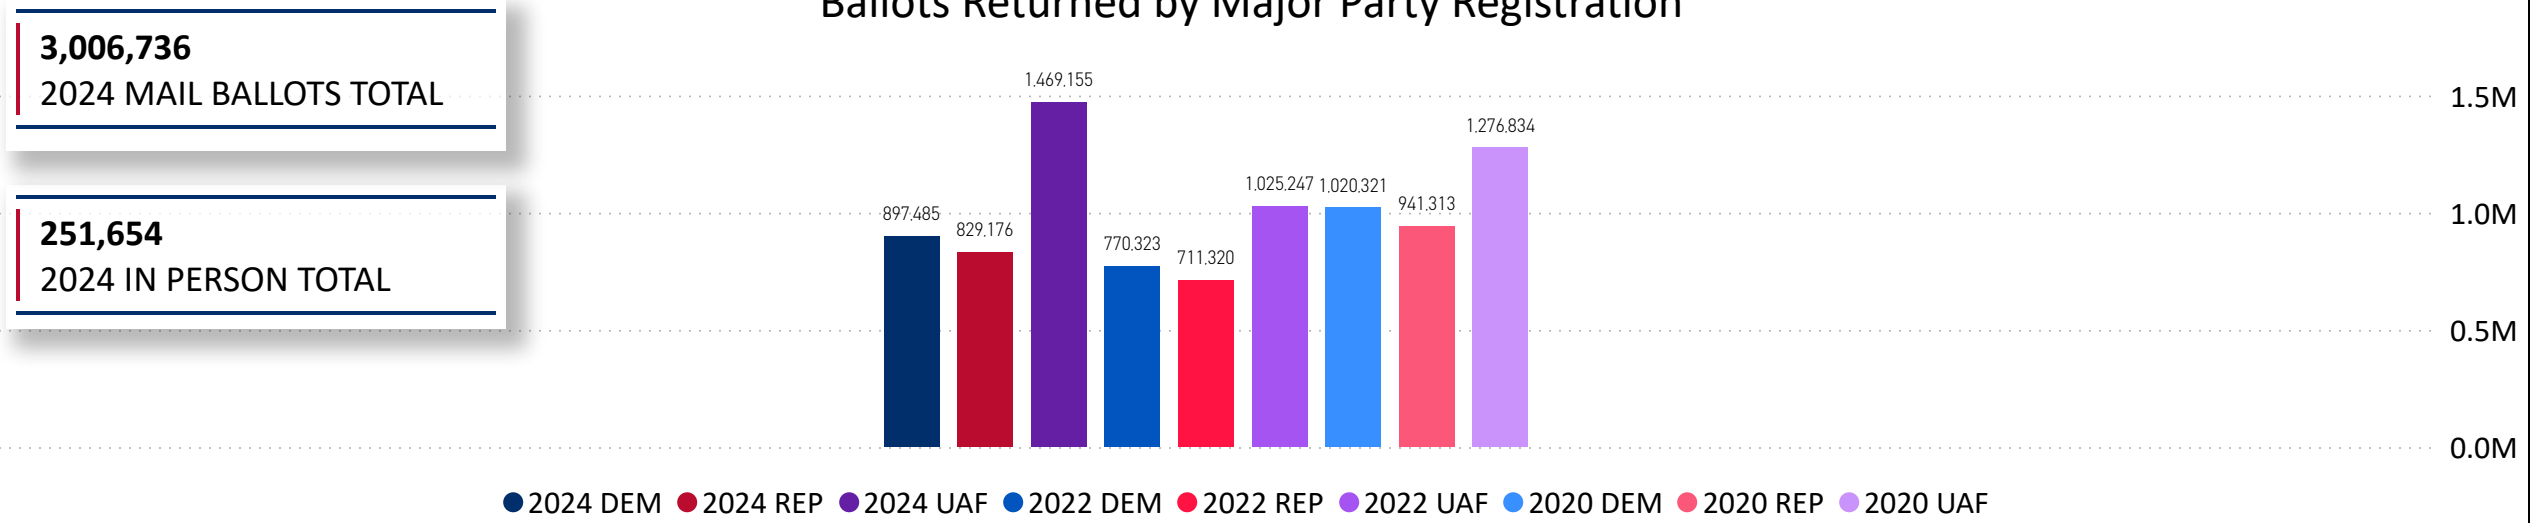

Total Ballots Returned

As of 11:59 PM 11/6/24

3,258,390

2024 General Election
November 7, 2024
Ballot Return Reporting

Ballots Returned by Major Party Registration

Trend Line of Ballots Returned by Day 2020, 2022 & 2024 by Major Party Registration

Total Ballots Returned

As of 11:59 PM 11/6/24

3,258,390

Ballots Returned by Party Registration

Percent of Total Active Voters by Party Registration

Total Ballots Returned

As of 11:59 PM 11/6/24

3,258,390