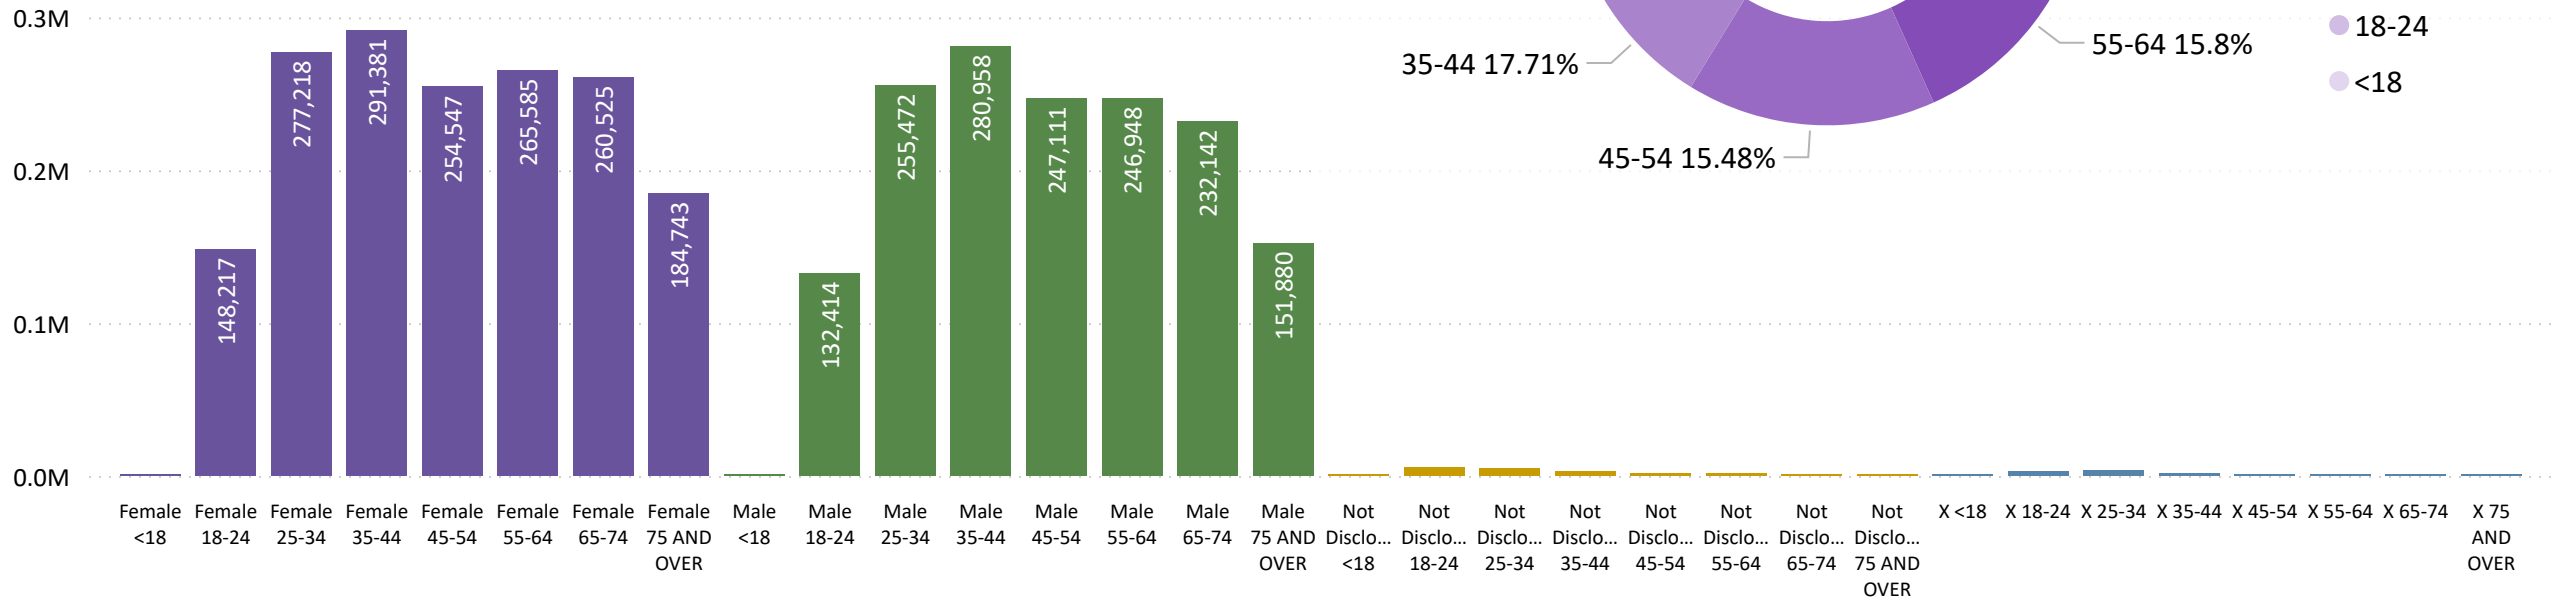

Total Ballots Returned

As of 11:59 PM 11/6/24

3,258,390

Ballots Returned by Age Range

Ballots Returned by Gender/Age Range

Total Ballots Returned

As of 11:59 PM 11/6/24

3,258,390

233,394	7,714	332,845	9,523	2,039	2,231	202,004	47,737	14,624	1,066
Adams	Alamosa	Arapahoe	Archuleta	Baca	Bent	Boulder	Broomfield	Chaffee	Cheyenne
6,130	4,181	2,146	1,726	3,915	19,920	372,764	1,468	249,573	28,372
Clear Creek	Conejos	Costilla	Crowley	Custer	Delta	Denver	Dolores	Douglas	Eagle
390,602	20,473	25,862	30,824	4,171	10,040	11,106	616	4,514	835
El Paso	Elbert	Fremont	Garfield	Gilpin	Grand	Gunnison	Hinsdale	Huerfano	Jackson
368,672	861	3,756	36,275	3,967	230,644	7,904	2,594	10,378	94,687
Jefferson	Kiowa	Kit Carson	La Plata	Lake	Larimer	Las Animas	Lincoln	Logan	Mesa
769	6,773	15,578	26,030	13,666	9,005	4,152	12,276	2,379	11,416
Mineral	Moffat	Montezuma	Montrose	Morgan	Otero	Ouray	Park	Phillips	Pitkin
5,210	86,821	3,754	6,254	16,682	3,446	595	4,913	1,375	17,791
Prowers	Pueblo	Rio Blanco	Rio Grande	Routt	Saguache	San Juan	San Miguel	Sedgwick	Summit
16,706	2,838	183,081	4,727						
Teller	Washington	Weld	Yuma						