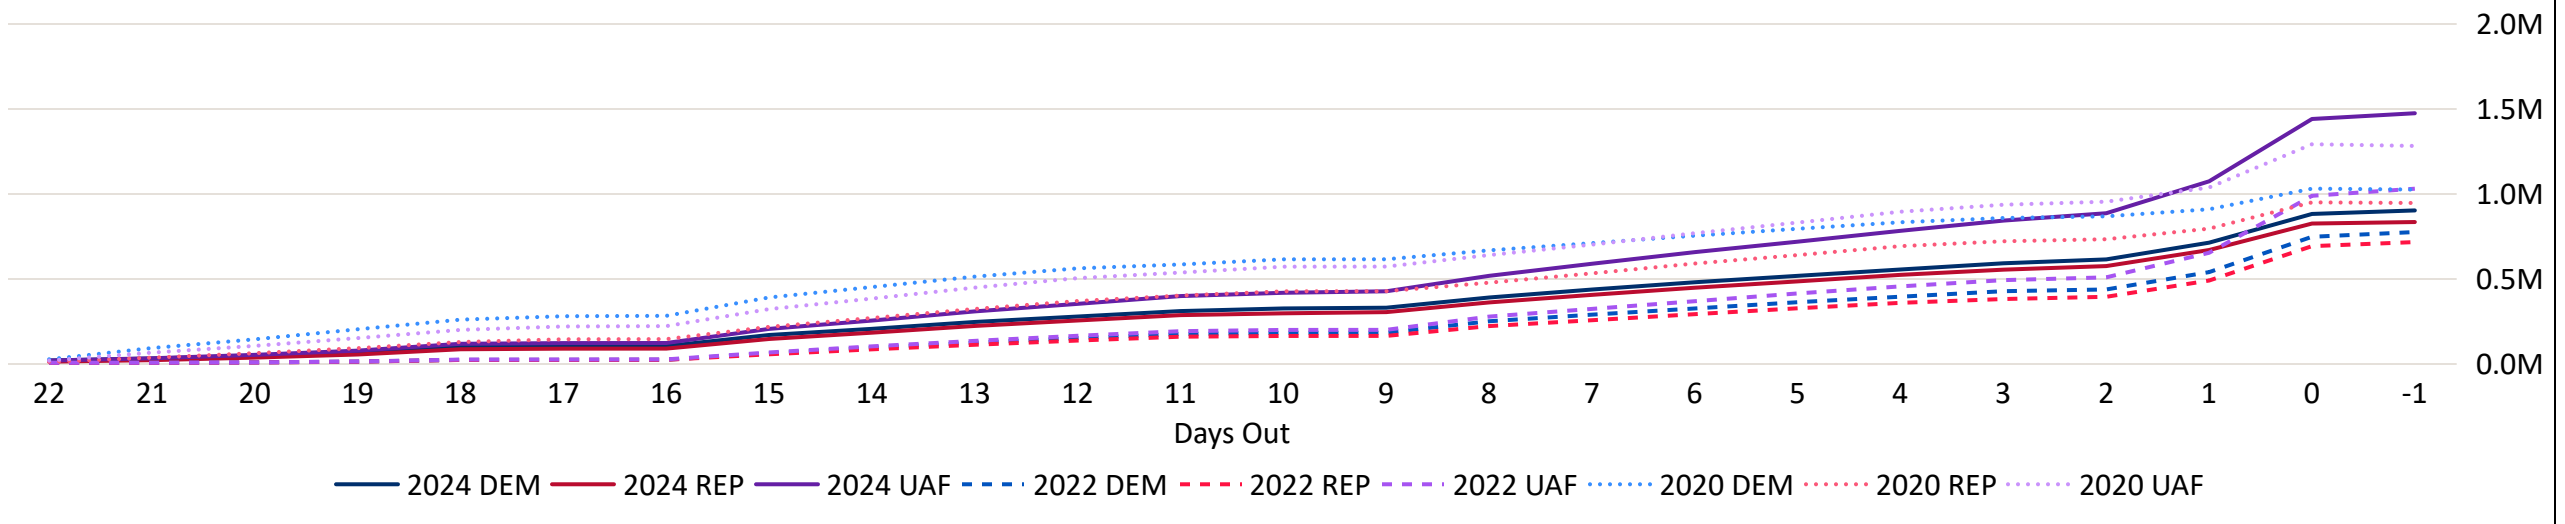

Total Ballots Returned

As of 11:59 PM 11/6/24

3,258,390

2024 General Election
November 7, 2024
Ballot Return Reporting

Ballots Returned by Major Party Registration

Trend Line of Ballots Returned by Day 2020, 2022 & 2024 by Major Party Registration

Total Ballots Returned

As of 11:59 PM 11/6/24

3,258,390

Ballots Returned by Party Registration

Percent of Total Active Voters by Party Registration

Total Ballots Returned

As of 11:59 PM 11/6/24

3,258,390