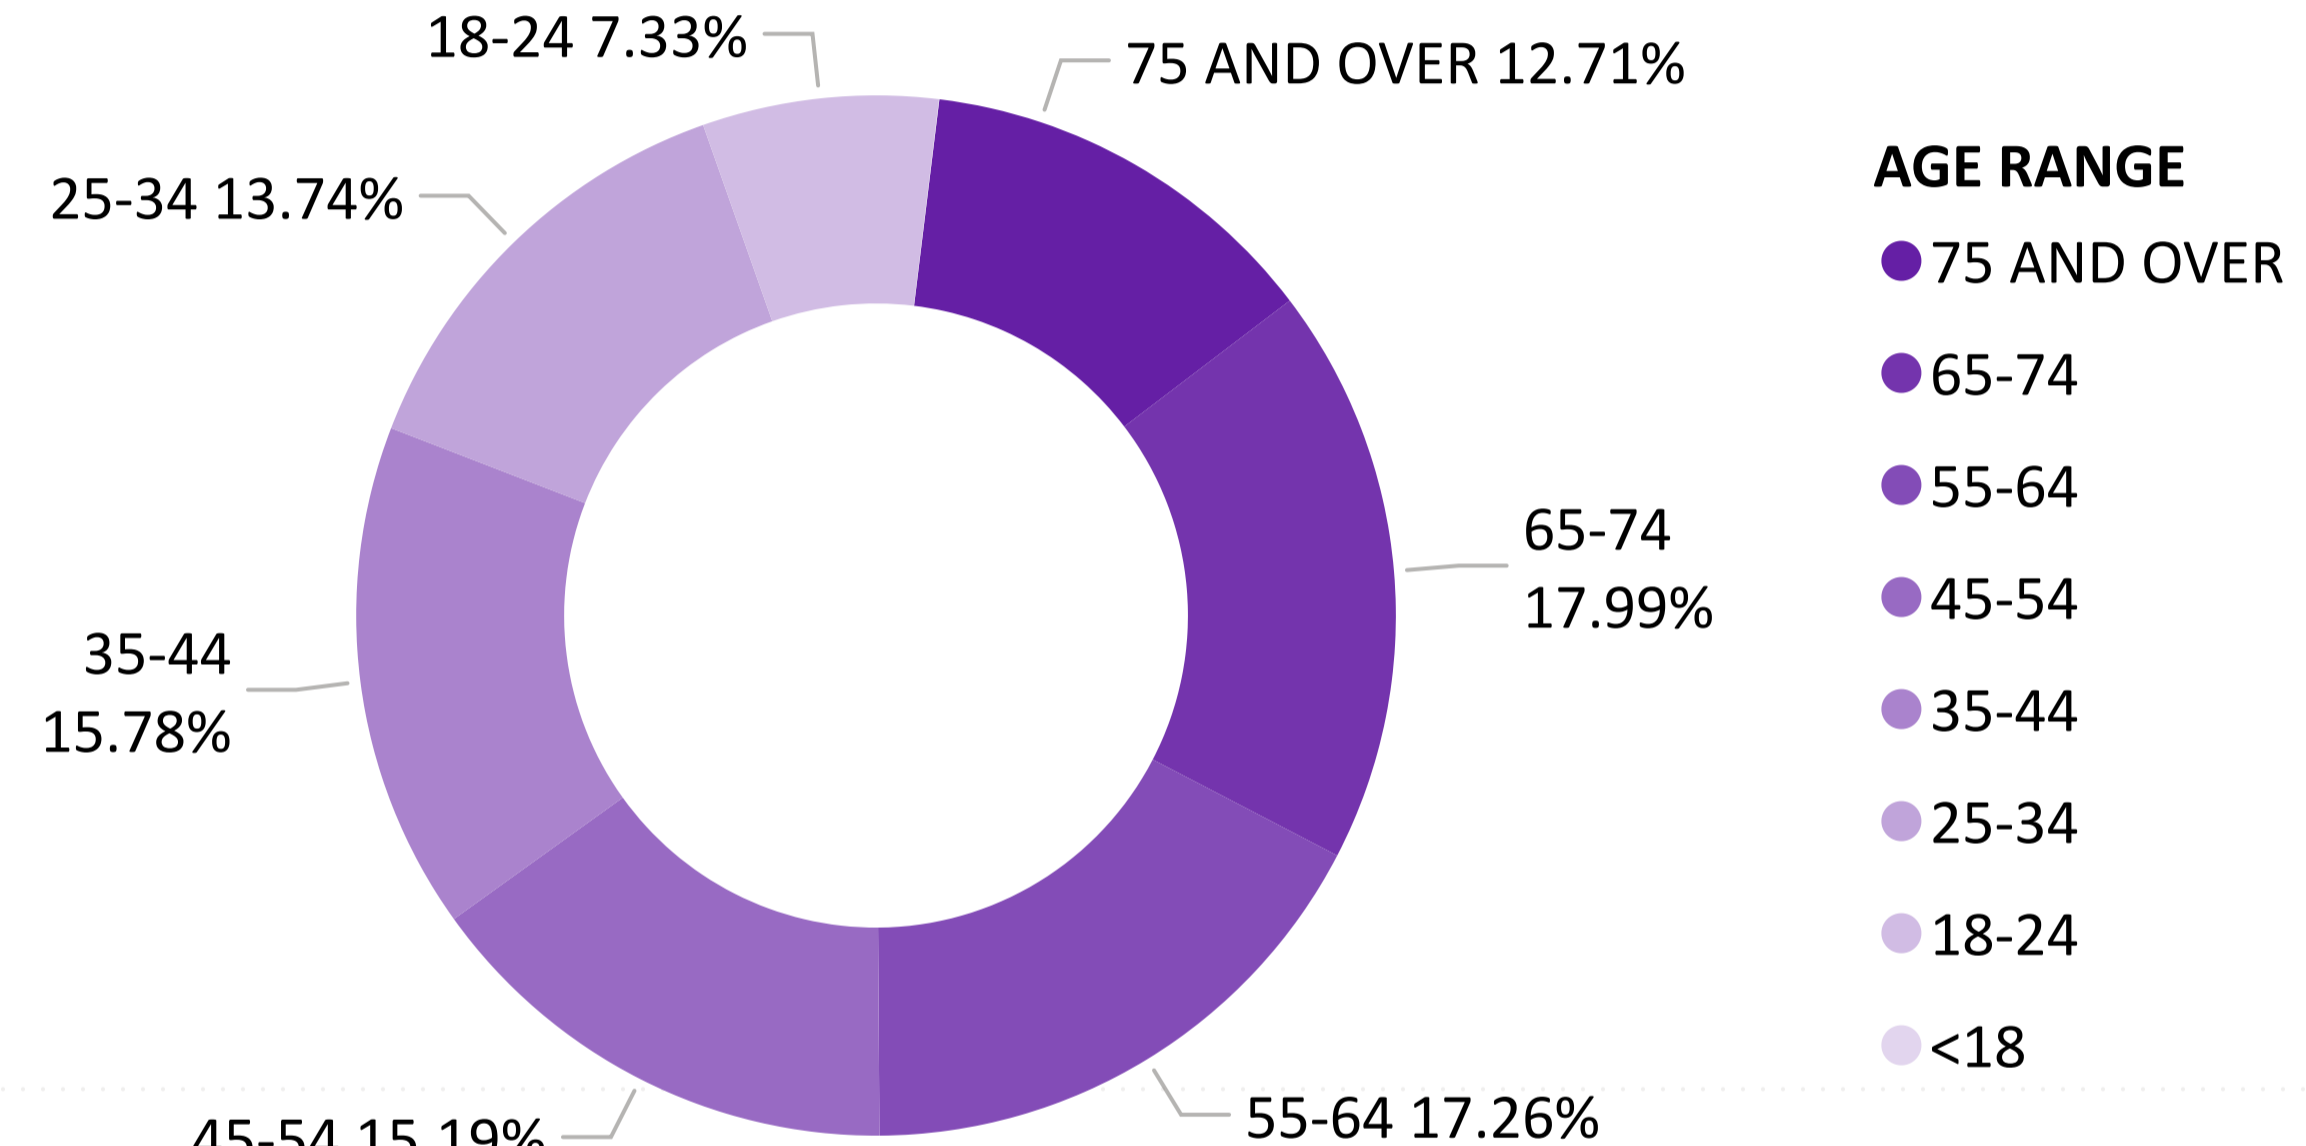

As of 9:00 AM 11/5/24

2,507,472

Ballots Returned by Party Registration

Percent of Total Active Voters by Party Registration

Total Ballots Returned

As of 9:00 AM 11/5/24

2,507,472

Ballot Type Returned by Age Range

Ballot Type Returned by Gender

Abbreviation	Party
ACN	American Constitution
APV	Approval Voting
CTR	Center
DEM	Democrat
FWD	Forward
GRN	Green
LBR	Libertarian
NOL	No Labels
REP	Republican
UAF	Unaffiliated
UNI	Unity

Total Ballots Returned

As of 9:00 AM 11/5/24

2,507,472

Ballots Returned by Age Range

Ballots Returned by Gender/Age Range

Total Ballots Returned

As of 9:00 AM 11/5/24

2024 General Election
November 5, 2024
Ballot Return Reporting