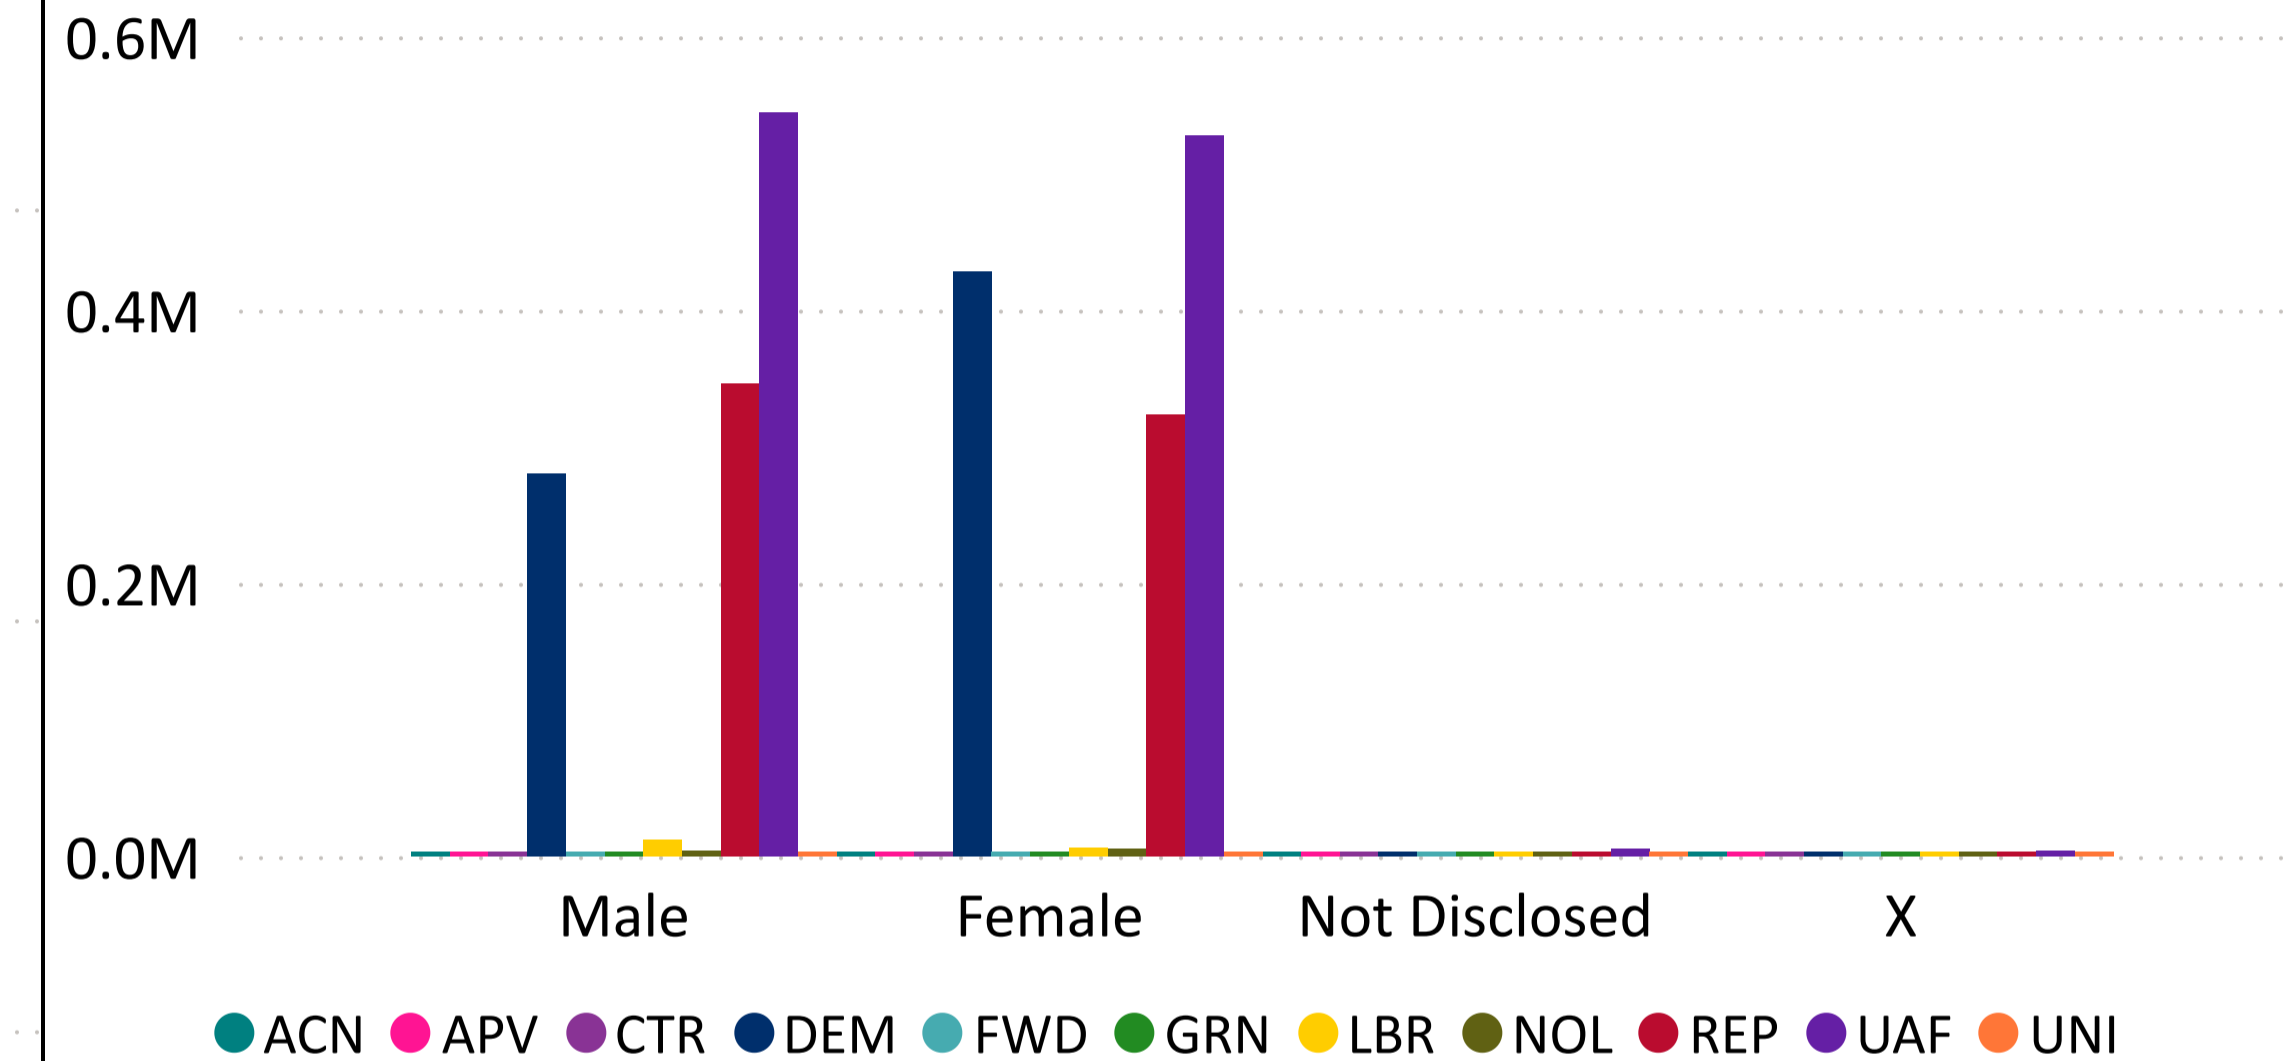

Total Ballots Returned

As of 9:00 AM 11/5/24

2024 General Election
November 5, 2024
Ballot Return Reporting

2,507,472

Ballots Returned by Major Party Registration

2,378,139
2024 MAIL BALLOTS TOTAL

129,333
2024 IN PERSON TOTAL

● 2024 DEM ● 2024 REP ● 2024 UAF ● 2022 DEM ● 2022 REP ● 2022 UAF ● 2020 DEM ● 2020 REP ● 2020 UAF

Trend Line of Ballots Returned by Day 2020, 2022 & 2024 by Major Party Registration

Total Ballots Returned

As of 9:00 AM 11/5/24

2,507,472

Ballots Returned by Party Registration

Percent of Total Active Voters by Party Registration

Total Ballots Returned

As of 9:00 AM 11/5/24

2,507,472

Ballot Type Returned by Age Range

Ballot Type Returned by Gender

Abbreviation	Party
ACN	American Constitution
APV	Approval Voting
CTR	Center
DEM	Democrat
FWD	Forward
GRN	Green
LBR	Libertarian
NOL	No Labels
REP	Republican
UAF	Unaffiliated
UNI	Unity