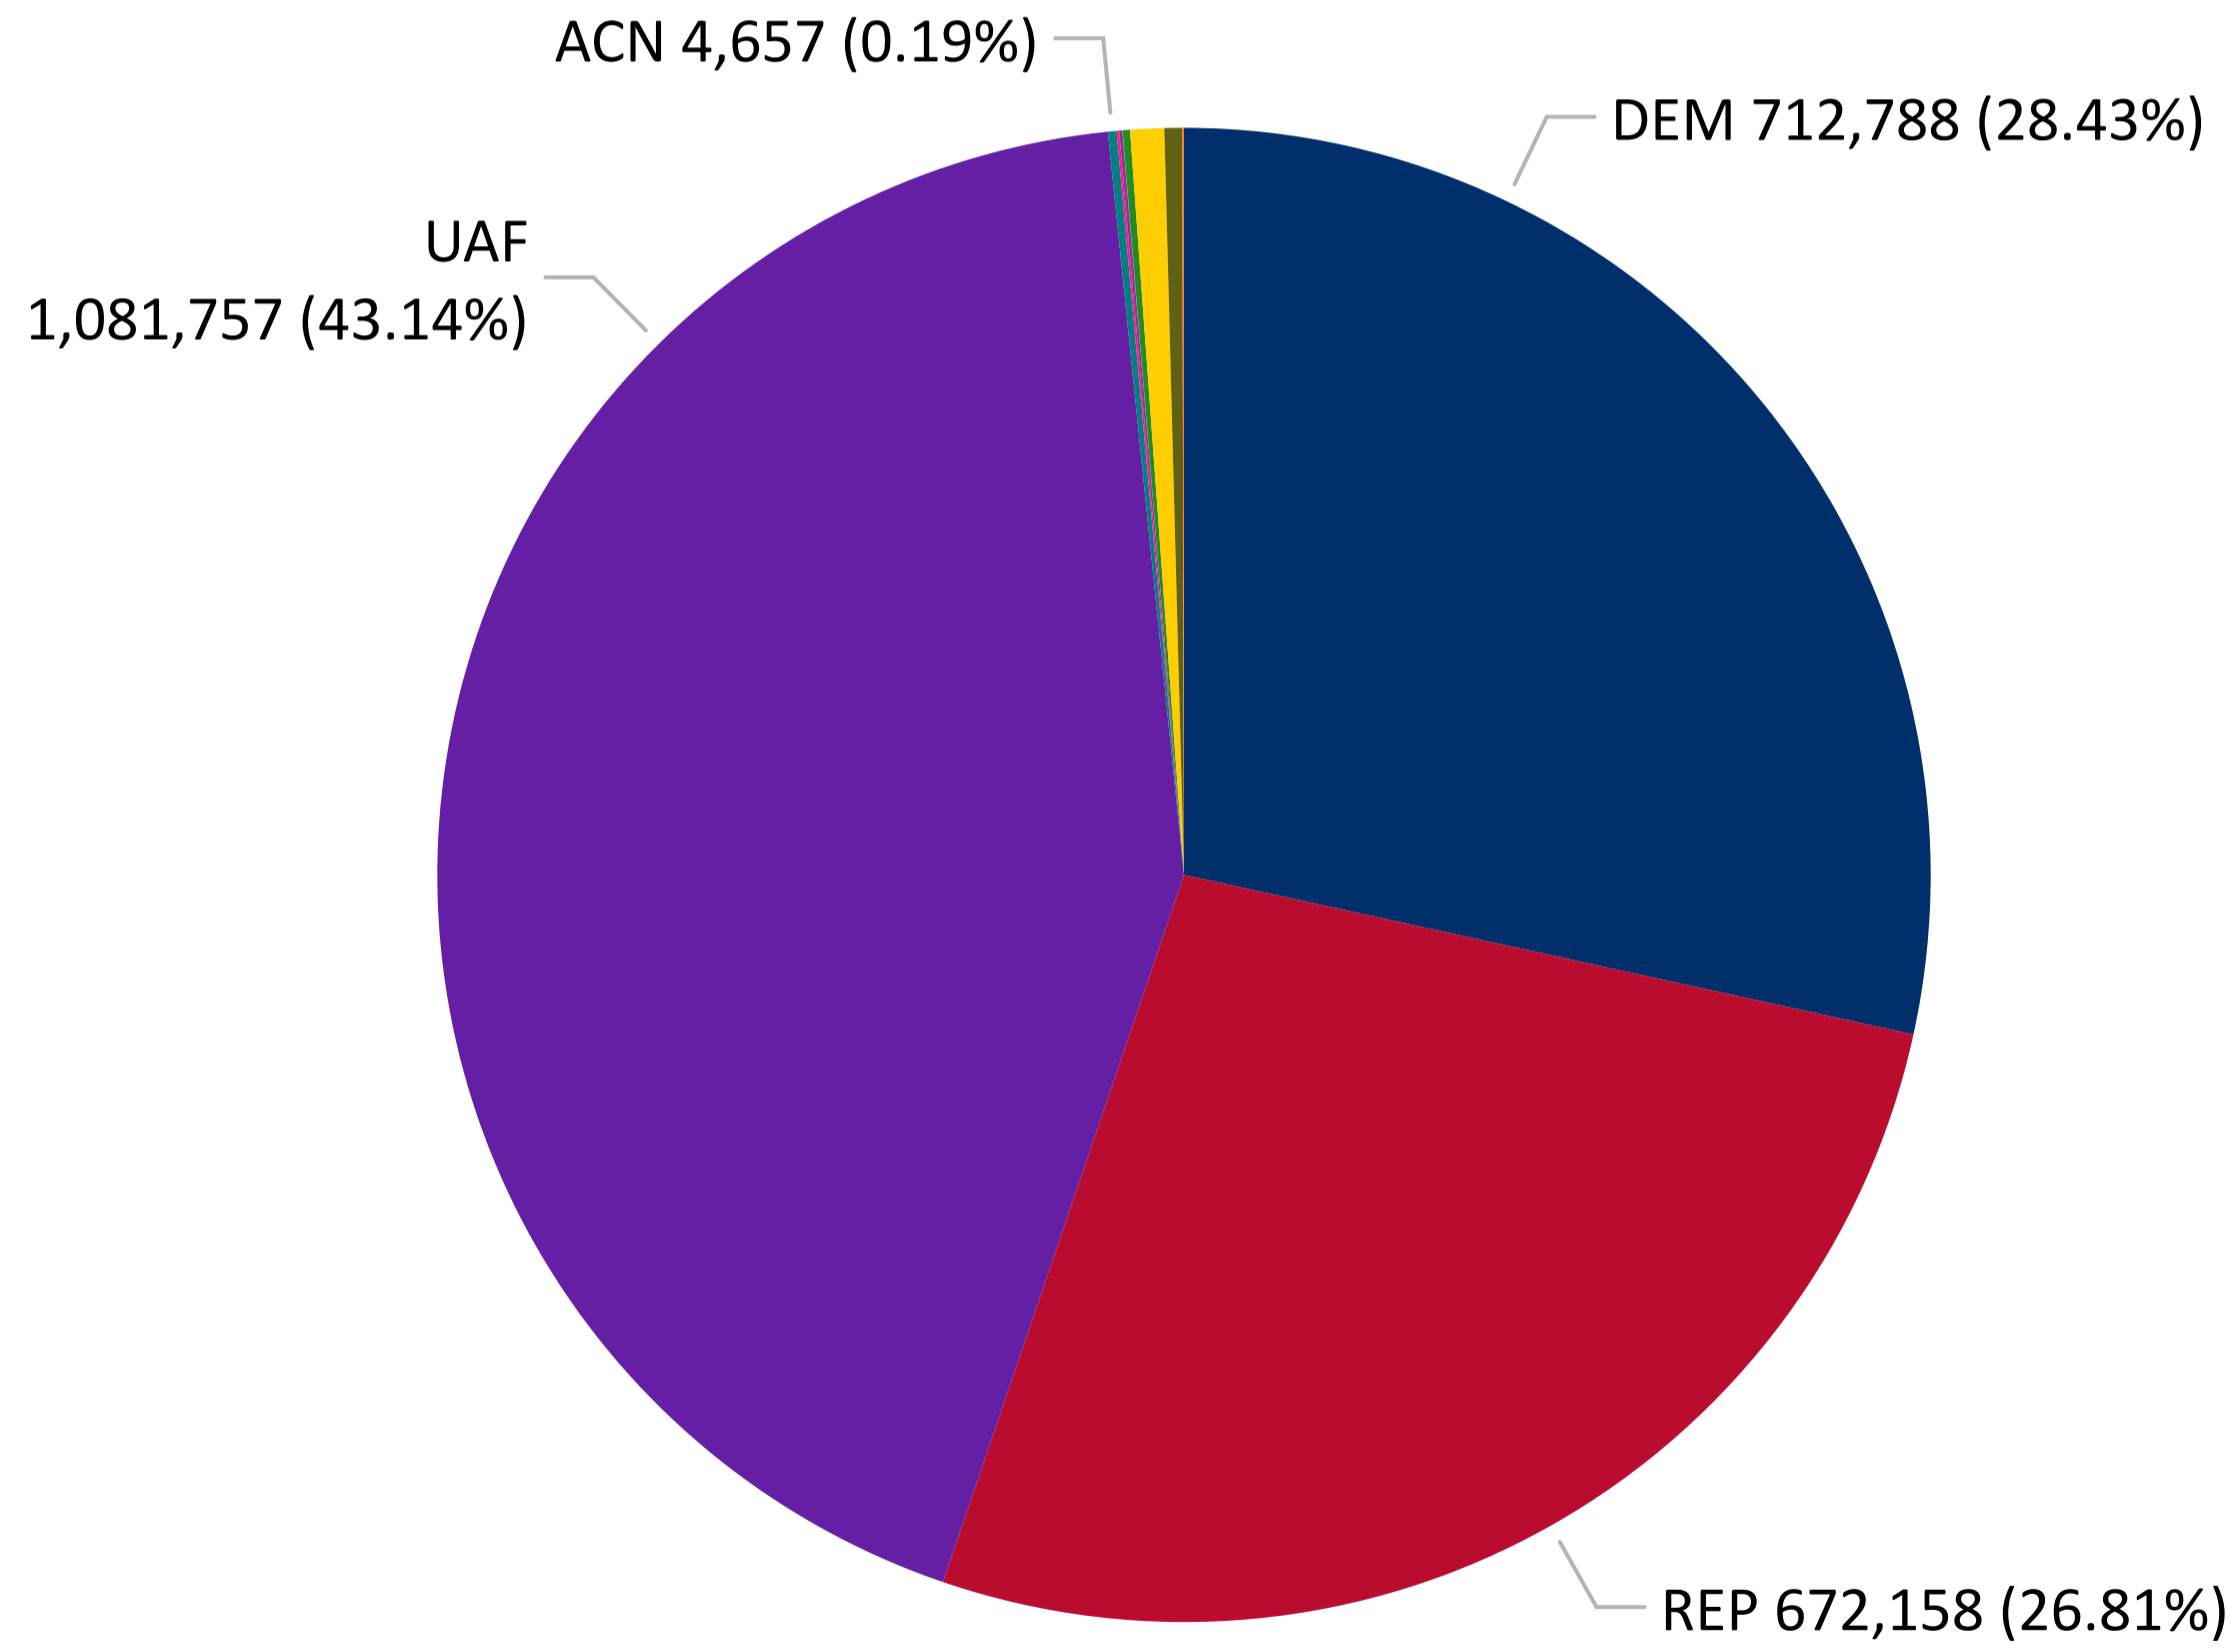

Total Ballots Returned

As of 9:00 AM 11/5/24

2024 General Election
November 5, 2024
Ballot Return Reporting

2,507,472

Ballots Returned by Major Party Registration

2,378,139
2024 MAIL BALLOTS TOTAL

129,333
2024 IN PERSON TOTAL

● 2024 DEM ● 2024 REP ● 2024 UAF ● 2022 DEM ● 2022 REP ● 2022 UAF ● 2020 DEM ● 2020 REP ● 2020 UAF

Trend Line of Ballots Returned by Day 2020, 2022 & 2024 by Major Party Registration

Total Ballots Returned

As of 9:00 AM 11/5/24

2,507,472

Ballots Returned by Party Registration

Percent of Total Active Voters by Party Registration

Total Ballots Returned

As of 9:00 AM 11/5/24

2,507,472

Ballot Type Returned by Age Range

2,507,472

169,757	6,172	250,899	8,297	1,691	1,861	154,301	40,017	12,282	864
Adams	Alamosa	Arapahoe	Archuleta	Baca	Bent	Boulder	Broomfield	Chaffee	Cheyenne
4,816	3,385	1,685	1,326	3,321	16,124	265,710	1,320	204,035	21,817
Clear Creek	Conejos	Costilla	Crowley	Custer	Delta	Denver	Dolores	Douglas	Eagle
307,771	15,844	19,856	24,076	3,219	8,149	7,876	549	3,888	654
El Paso	Elbert	Fremont	Garfield	Gilpin	Grand	Gunnison	Hinsdale	Huerfano	Jackson
289,800	749	2,823	28,447	3,041	177,960	6,432	2,232	8,985	76,494
Jefferson	Kiowa	Kit Carson	La Plata	Lake	Larimer	Las Animas	Lincoln	Logan	Mesa
673	4,954	12,922	22,337	11,050	6,943	3,689	9,875	1,789	8,606
Mineral	Moffat	Montezuma	Montrose	Morgan	Otero	Ouray	Park	Phillips	Pitkin
4,106	64,754	3,184	5,261	13,480	2,775	481	3,497	1,058	13,409
Prowers	Pueblo	Rio Blanco	Rio Grande	Routt	Saguache	San Juan	San Miguel	Sedgwick	Summit
12,919	2,464	135,085	3,636						
Teller	Washington	Weld	Yuma						