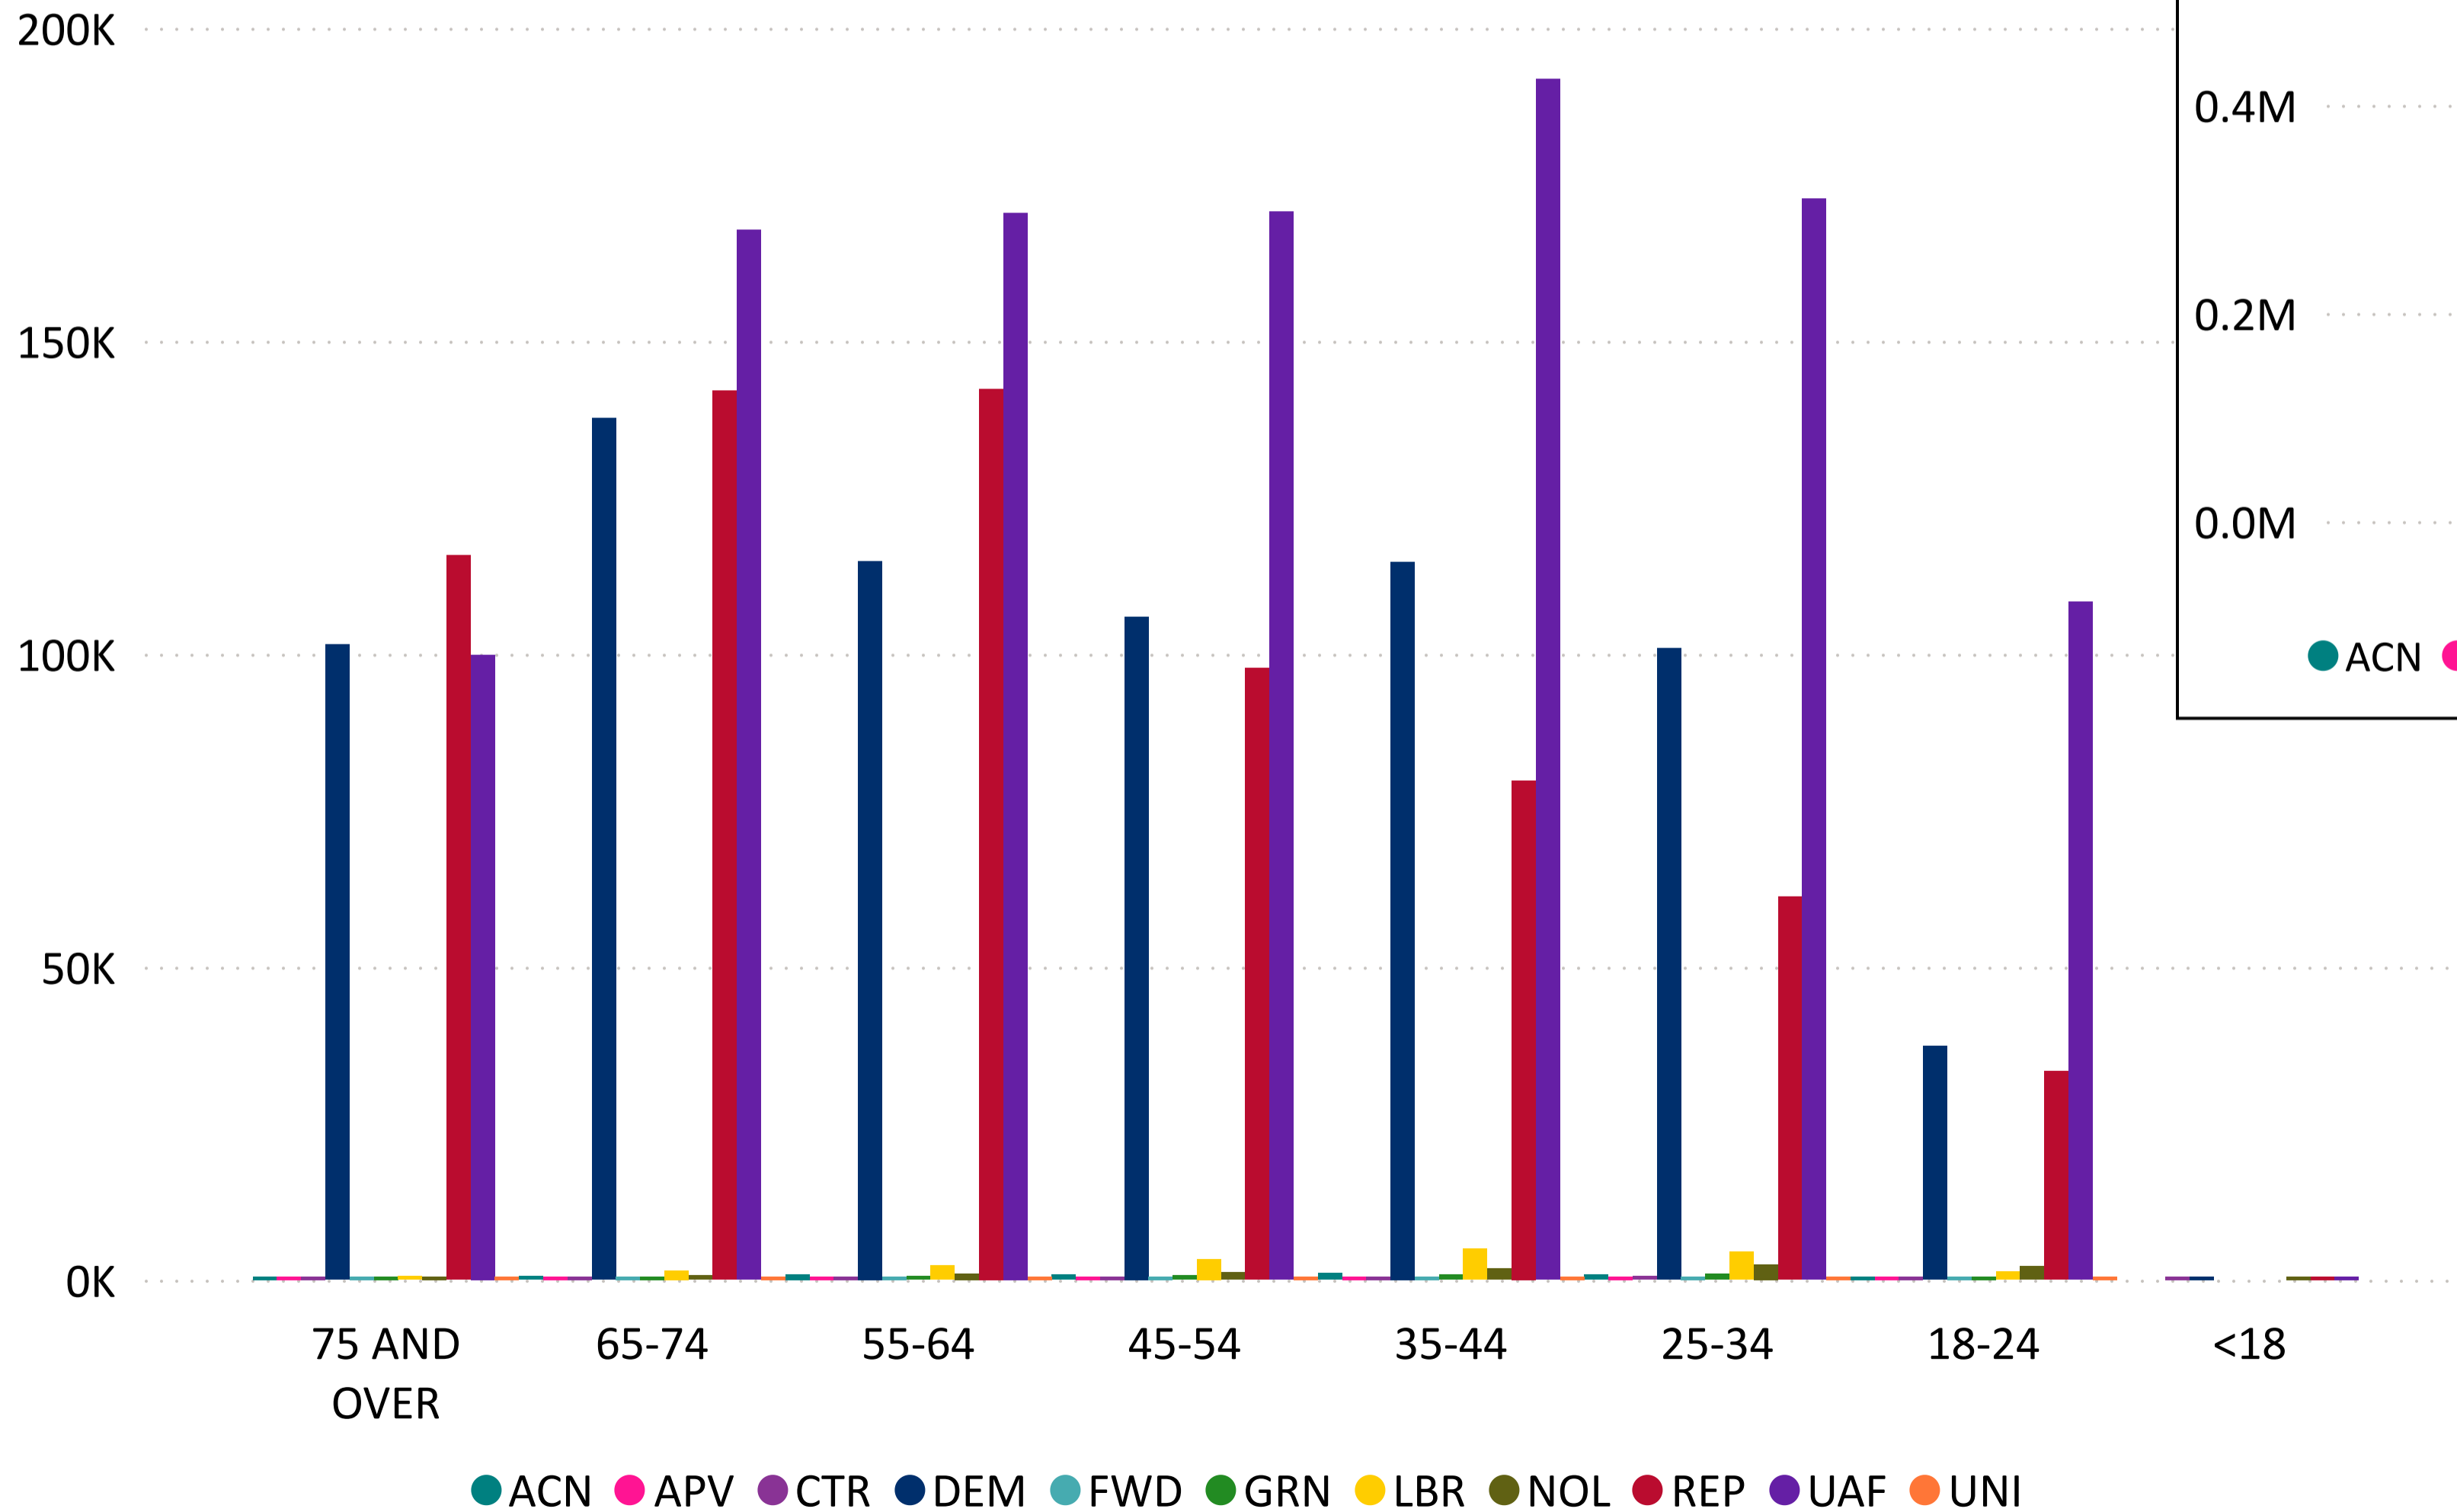

Total Ballots Returned

As of 9:00 AM 11/5/24

2024 General Election
November 5, 2024
Ballot Return Reporting

2,507,472

Ballots Returned by Major Party Registration

2,378,139
2024 MAIL BALLOTS TOTAL

129,333
2024 IN PERSON TOTAL

● 2024 DEM ● 2024 REP ● 2024 UAF ● 2022 DEM ● 2022 REP ● 2022 UAF ● 2020 DEM ● 2020 REP ● 2020 UAF

Trend Line of Ballots Returned by Day 2020, 2022 & 2024 by Major Party Registration

Total Ballots Returned

As of 9:00 AM 11/5/24

2,507,472

Ballots Returned by Party Registration

Percent of Total Active Voters by Party Registration

Total Ballots Returned

As of 9:00 AM 11/5/24

2,507,472

Ballot Type Returned by Age Range

Total Ballots Returned

As of 9:00 AM 11/5/24

2,507,472

Ballots Returned by Age Range

Ballots Returned by Gender/Age Range

Total Ballots Returned

As of 9:00 AM 11/5/24

2024 General Election
November 5, 2024
Ballot Return Reporting