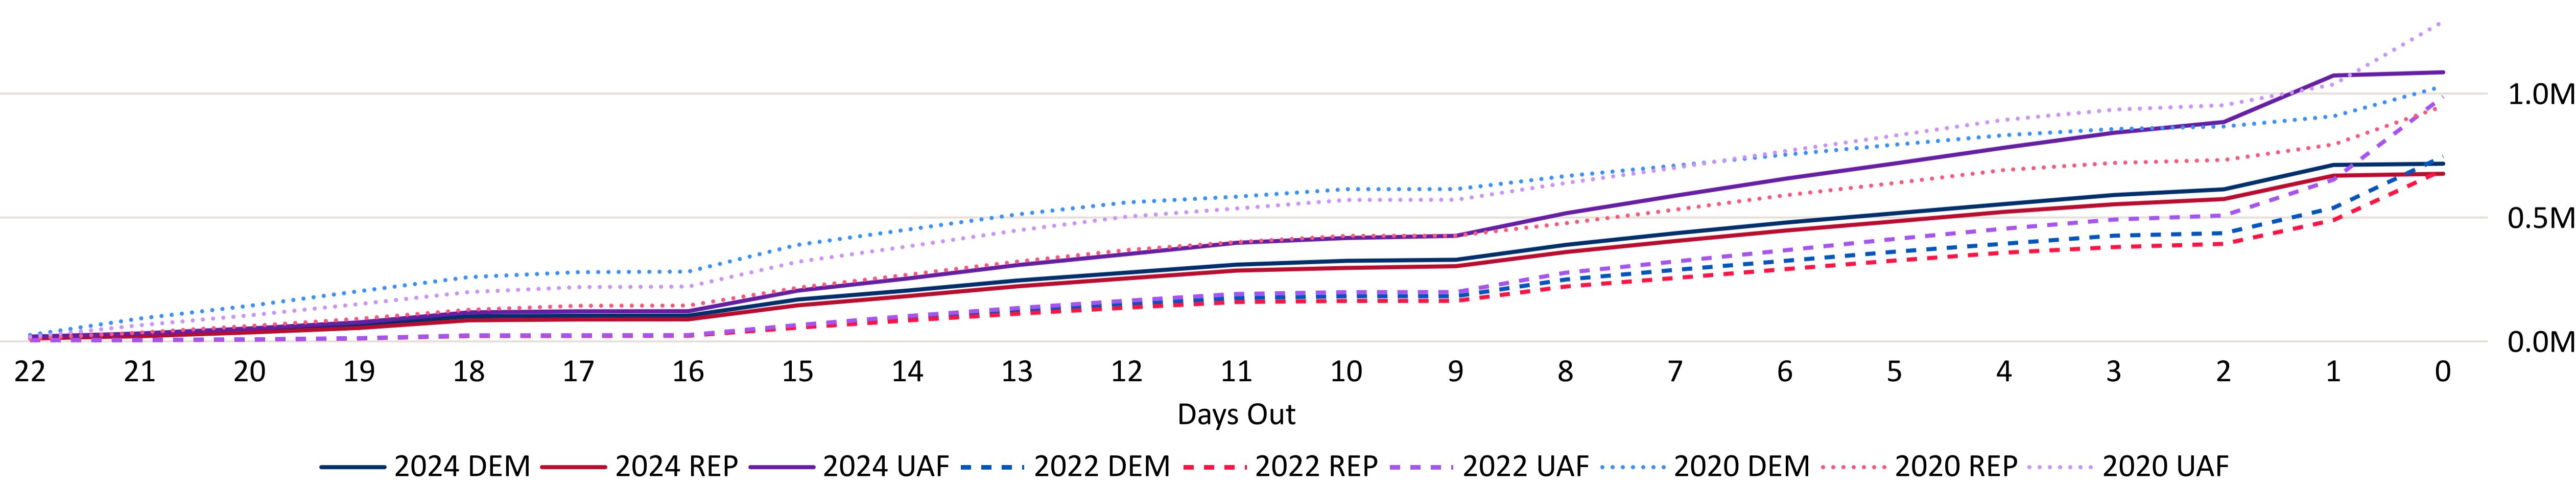

Total Ballots Returned

As of 9:00 AM 11/5/24

2024 General Election
November 5, 2024
Ballot Return Reporting

2,507,472

Ballots Returned by Major Party Registration

2,378,139
2024 MAIL BALLOTS TOTAL

129,333
2024 IN PERSON TOTAL

● 2024 DEM ● 2024 REP ● 2024 UAF ● 2022 DEM ● 2022 REP ● 2022 UAF ● 2020 DEM ● 2020 REP ● 2020 UAF

Trend Line of Ballots Returned by Day 2020, 2022 & 2024 by Major Party Registration

Total Ballots Returned

As of 9:00 AM 11/5/24

2,507,472

Ballots Returned by Party Registration

Percent of Total Active Voters by Party Registration

Total Ballots Returned

As of 9:00 AM 11/5/24

2,507,472

Ballot Type Returned by Age Range