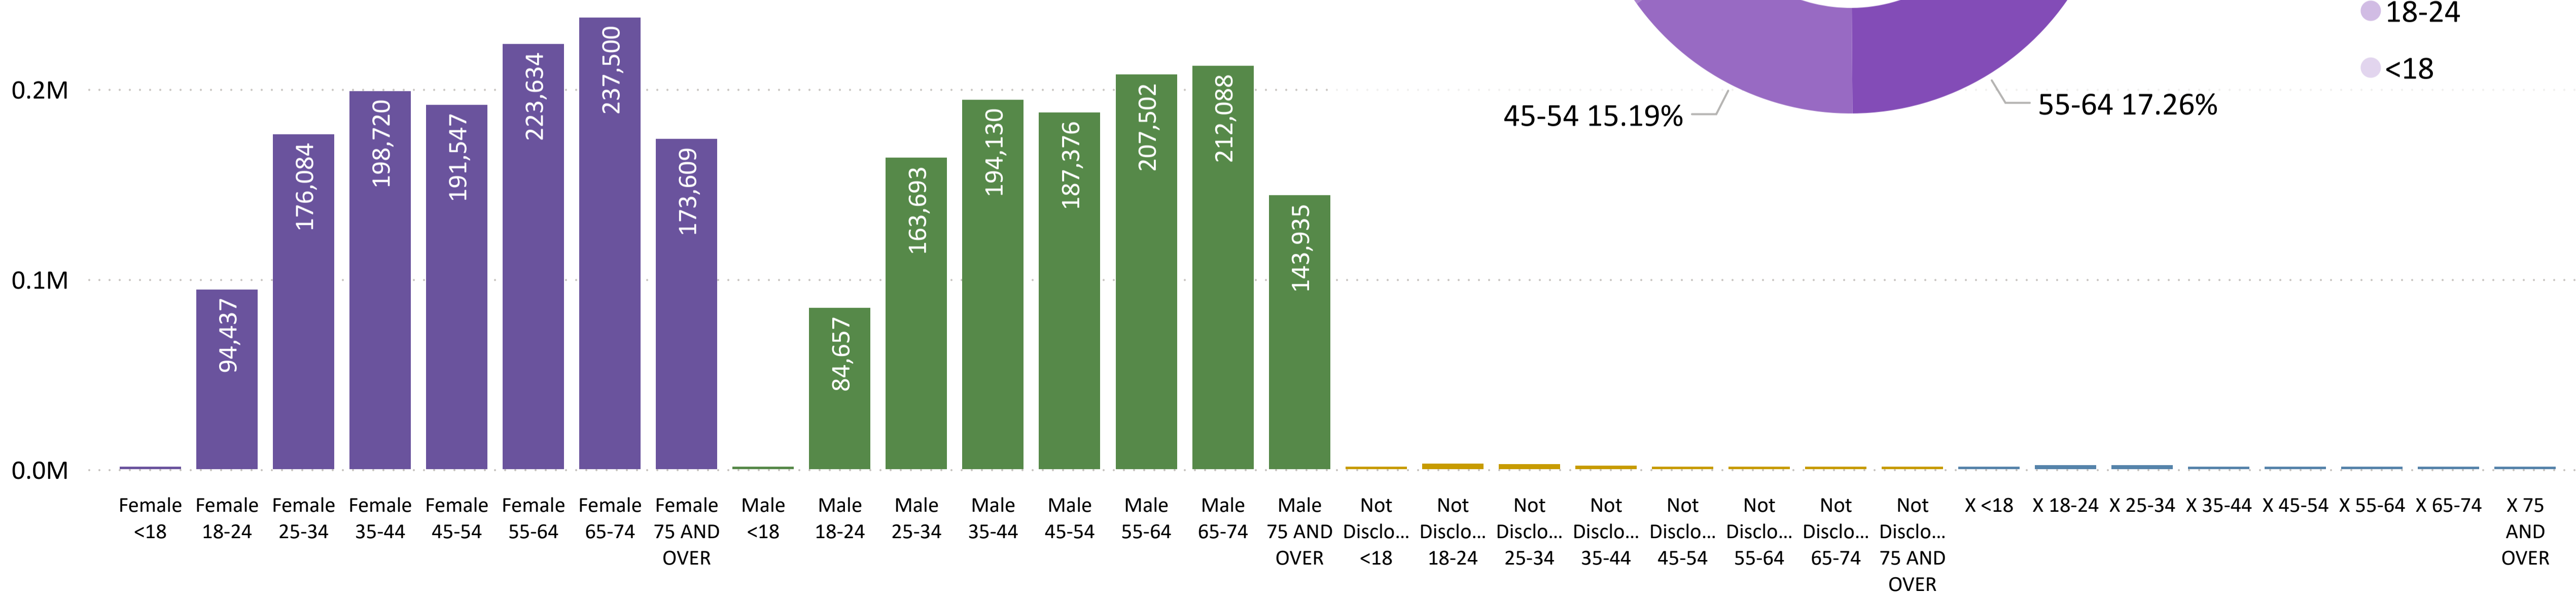

Total Ballots Returned

As of 9:00 AM 11/5/24

2,507,472

Ballots Returned by Age Range

Ballots Returned by Gender/Age Range

Total Ballots Returned

As of 9:00 AM 11/5/24

2024 General Election
November 5, 2024
Ballot Return Reporting

2,507,472

169,757	6,172	250,899	8,297	1,691	1,861	154,301	40,017	12,282	864
Adams	Alamosa	Arapahoe	Archuleta	Baca	Bent	Boulder	Broomfield	Chaffee	Cheyenne
4,816	3,385	1,685	1,326	3,321	16,124	265,710	1,320	204,035	21,817
Clear Creek	Conejos	Costilla	Crowley	Custer	Delta	Denver	Dolores	Douglas	Eagle
307,771	15,844	19,856	24,076	3,219	8,149	7,876	549	3,888	654
El Paso	Elbert	Fremont	Garfield	Gilpin	Grand	Gunnison	Hinsdale	Huerfano	Jackson
289,800	749	2,823	28,447	3,041	177,960	6,432	2,232	8,985	76,494
Jefferson	Kiowa	Kit Carson	La Plata	Lake	Larimer	Las Animas	Lincoln	Logan	Mesa
673	4,954	12,922	22,337	11,050	6,943	3,689	9,875	1,789	8,606
Mineral	Moffat	Montezuma	Montrose	Morgan	Otero	Ouray	Park	Phillips	Pitkin
4,106	64,754	3,184	5,261	13,480	2,775	481	3,497	1,058	13,409
Prowers	Pueblo	Rio Blanco	Rio Grande	Routt	Saguache	San Juan	San Miguel	Sedgwick	Summit
12,919	2,464	135,085	3,636						
Teller	Washington	Weld	Yuma						