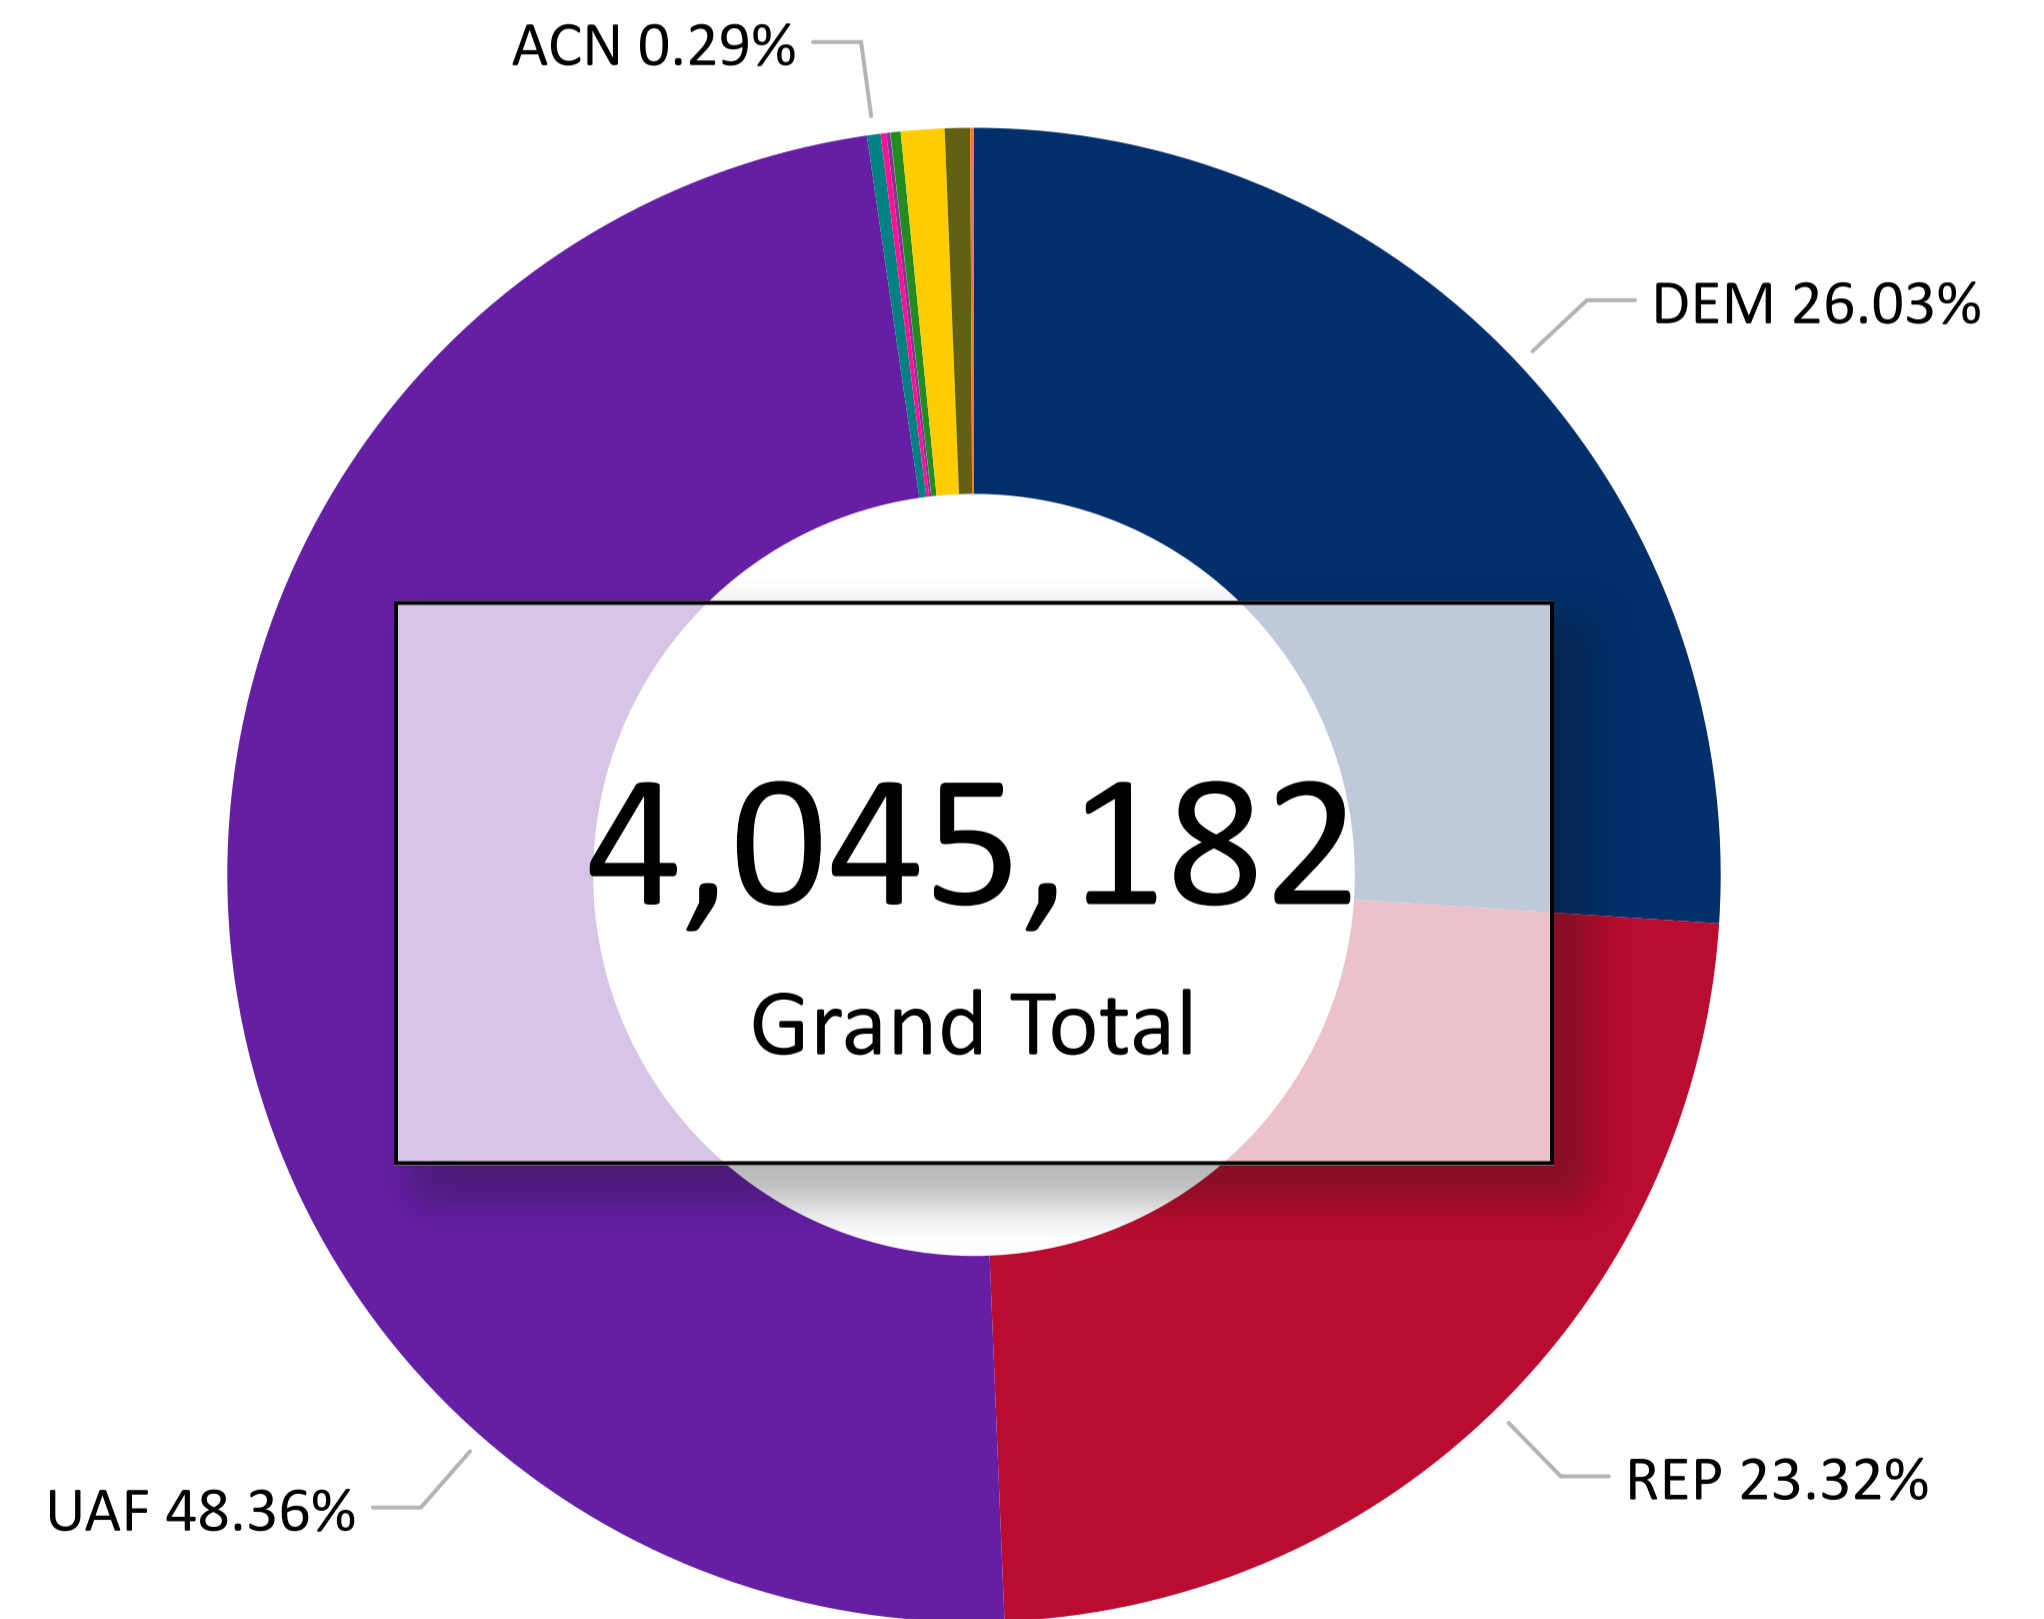

Total Ballots Returned

As of 9:00 AM 11/5/24

2024 General Election
November 5, 2024
Ballot Return Reporting

2,507,472

Ballots Returned by Major Party Registration

2,378,139
2024 MAIL BALLOTS TOTAL

129,333
2024 IN PERSON TOTAL

● 2024 DEM ● 2024 REP ● 2024 UAF ● 2022 DEM ● 2022 REP ● 2022 UAF ● 2020 DEM ● 2020 REP ● 2020 UAF

Trend Line of Ballots Returned by Day 2020, 2022 & 2024 by Major Party Registration

Total Ballots Returned

As of 9:00 AM 11/5/24

2,507,472

Ballots Returned by Party Registration

Percent of Total Active Voters by Party Registration

Total Ballots Returned

As of 9:00 AM 11/5/24

2,507,472

Ballot Type Returned by Age Range

2,507,472

169,757	6,172	250,899	8,297	1,691	1,861	154,301	40,017	12,282	864
Adams	Alamosa	Arapahoe	Archuleta	Baca	Bent	Boulder	Broomfield	Chaffee	Cheyenne
4,816	3,385	1,685	1,326	3,321	16,124	265,710	1,320	204,035	21,817
Clear Creek	Conejos	Costilla	Crowley	Custer	Delta	Denver	Dolores	Douglas	Eagle
307,771	15,844	19,856	24,076	3,219	8,149	7,876	549	3,888	654
El Paso	Elbert	Fremont	Garfield	Gilpin	Grand	Gunnison	Hinsdale	Huerfano	Jackson
289,800	749	2,823	28,447	3,041	177,960	6,432	2,232	8,985	76,494
Jefferson	Kiowa	Kit Carson	La Plata	Lake	Larimer	Las Animas	Lincoln	Logan	Mesa
673	4,954	12,922	22,337	11,050	6,943	3,689	9,875	1,789	8,606
Mineral	Moffat	Montezuma	Montrose	Morgan	Otero	Ouray	Park	Phillips	Pitkin
4,106	64,754	3,184	5,261	13,480	2,775	481	3,497	1,058	13,409
Prowers	Pueblo	Rio Blanco	Rio Grande	Routt	Saguache	San Juan	San Miguel	Sedgwick	Summit
12,919	2,464	135,085	3,636						
Teller	Washington	Weld	Yuma						