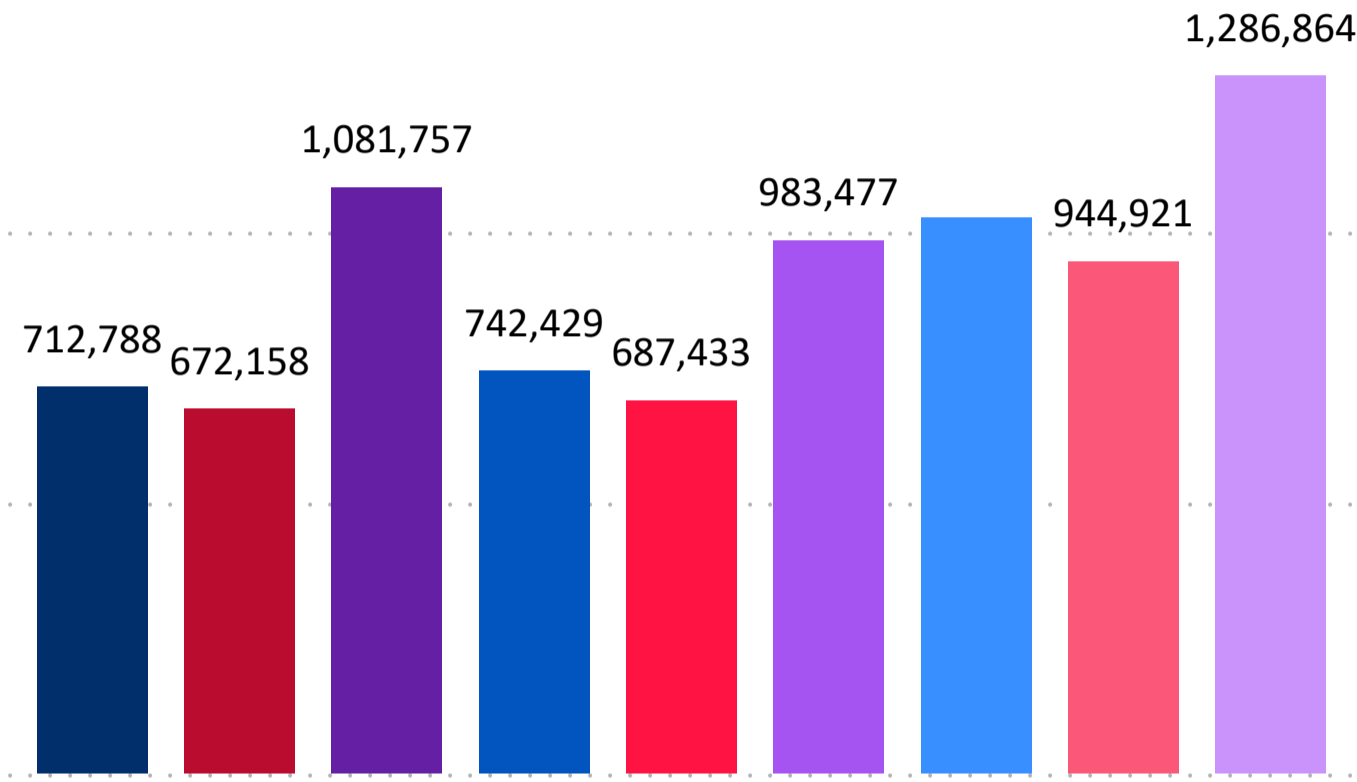

Total Ballots Returned

As of 9:00 AM 11/5/24

2024 General Election
November 5, 2024
Ballot Return Reporting

2,507,472

Ballots Returned by Major Party Registration

2,378,139
2024 MAIL BALLOTS TOTAL

129,333
2024 IN PERSON TOTAL

● 2024 DEM ● 2024 REP ● 2024 UAF ● 2022 DEM ● 2022 REP ● 2022 UAF ● 2020 DEM ● 2020 REP ● 2020 UAF

Trend Line of Ballots Returned by Day 2020, 2022 & 2024 by Major Party Registration

Total Ballots Returned

As of 9:00 AM 11/5/24

2,507,472

Ballots Returned by Party Registration

Percent of Total Active Voters by Party Registration

Total Ballots Returned

As of 9:00 AM 11/5/24

2,507,472

Ballot Type Returned by Age Range