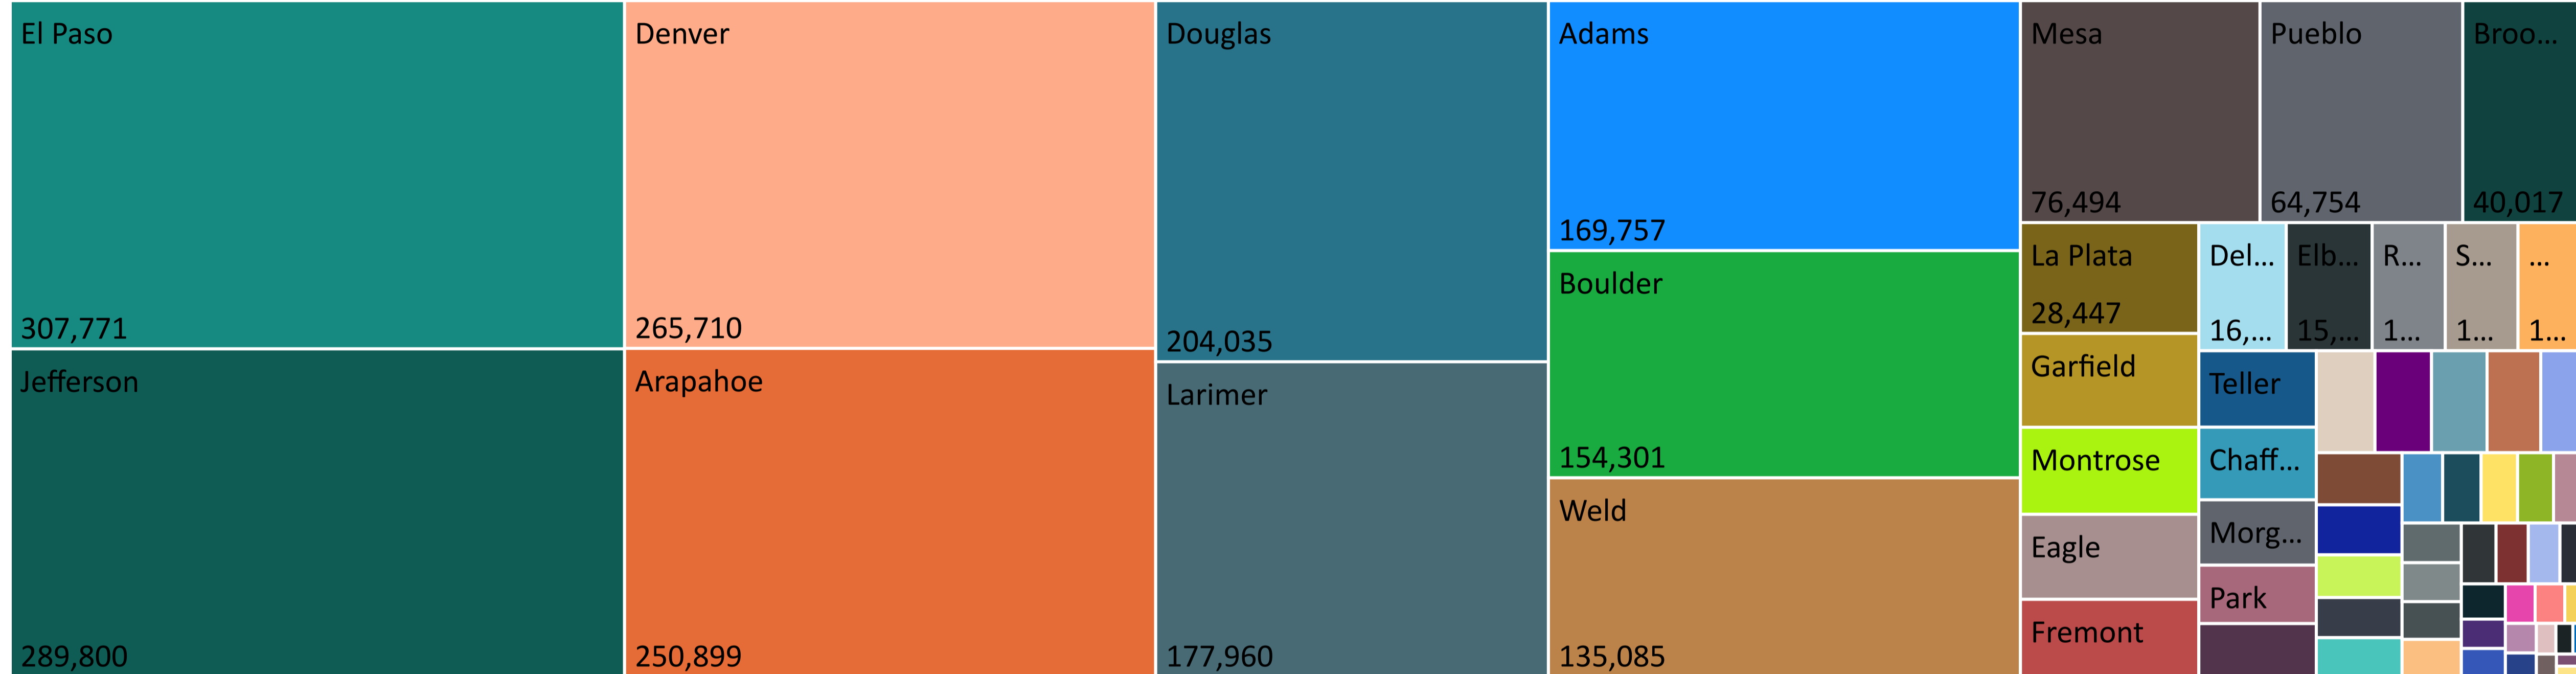

Total Ballots Returned

As of 9:00 AM 11/5/24

2,507,472

Ballots Returned by Age Range

Ballots Returned by Gender/Age Range

Total Ballots Returned

As of 9:00 AM 11/5/24

2024 General Election
November 5, 2024
Ballot Return Reporting

2,507,472

169,757	6,172	250,899	8,297	1,691	1,861	154,301	40,017	12,282	864
Adams	Alamosa	Arapahoe	Archuleta	Baca	Bent	Boulder	Broomfield	Chaffee	Cheyenne
4,816	3,385	1,685	1,326	3,321	16,124	265,710	1,320	204,035	21,817
Clear Creek	Conejos	Costilla	Crowley	Custer	Delta	Denver	Dolores	Douglas	Eagle
307,771	15,844	19,856	24,076	3,219	8,149	7,876	549	3,888	654
El Paso	Elbert	Fremont	Garfield	Gilpin	Grand	Gunnison	Hinsdale	Huerfano	Jackson
289,800	749	2,823	28,447	3,041	177,960	6,432	2,232	8,985	76,494
Jefferson	Kiowa	Kit Carson	La Plata	Lake	Larimer	Las Animas	Lincoln	Logan	Mesa
673	4,954	12,922	22,337	11,050	6,943	3,689	9,875	1,789	8,606
Mineral	Moffat	Montezuma	Montrose	Morgan	Otero	Ouray	Park	Phillips	Pitkin
4,106	64,754	3,184	5,261	13,480	2,775	481	3,497	1,058	13,409
Prowers	Pueblo	Rio Blanco	Rio Grande	Routt	Saguache	San Juan	San Miguel	Sedgwick	Summit
12,919	2,464	135,085	3,636						
Teller	Washington	Weld	Yuma						