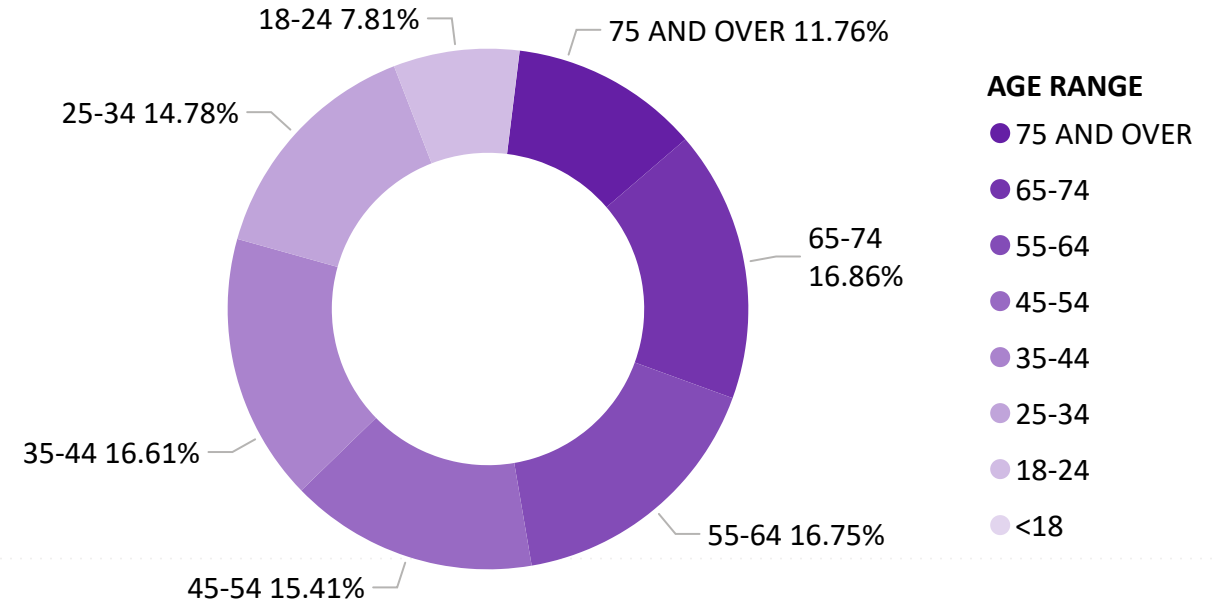

Trend Line of Ballots Returned by Day 2020, 2022 & 2024 by Major Party Registration

Total Ballots Returned

As of 2:00 PM 11/5/24

2,772,941

Ballots Returned by Party Registration

Percent of Total Active Voters by Party Registration

Total Ballots Returned

As of 2:00 PM 11/5/24

2,772,941

2024 General Election
November 5, 2024
Ballot Return Reporting

Ballot Type Returned by Age Range

Ballot Type Returned by Gender

Abbreviation	Party
ACN	American Constitution
APV	Approval Voting
CTR	Center
DEM	Democrat
FWD	Forward
GRN	Green
LBR	Libertarian
NOL	No Labels
REP	Republican
UAF	Unaffiliated
UNI	Unity

Total Ballots Returned

As of 2:00 PM 11/5/24

2,772,941

Ballots Returned by Age Range

Ballots Returned by Gender/Age Range

Total Ballots Returned

As of 2:00 PM 11/5/24

2024 General Election
November 5, 2024
Ballot Return Reporting