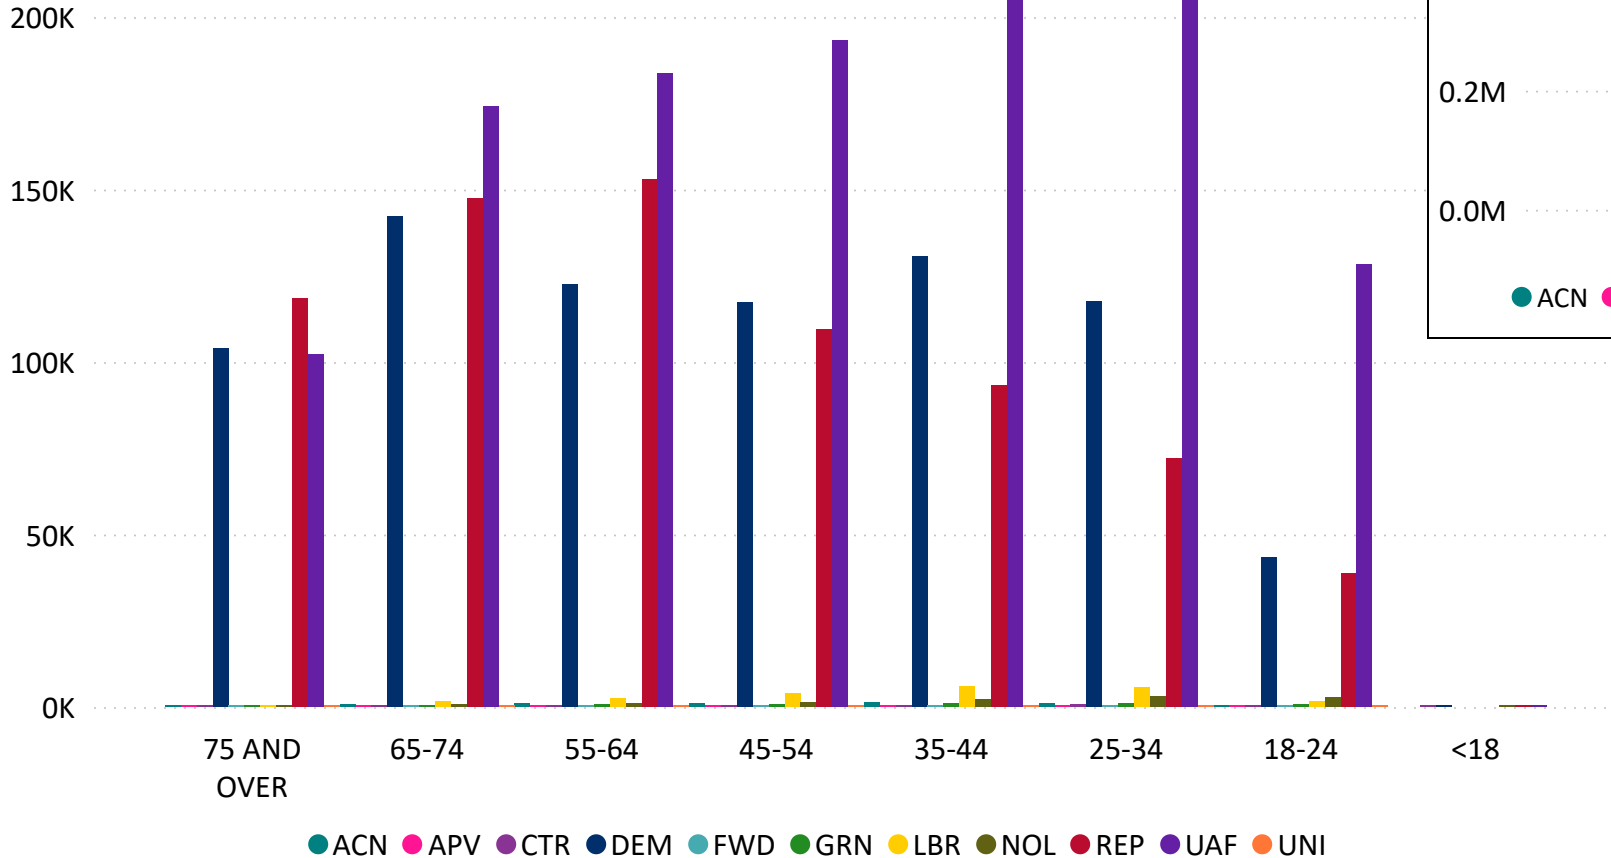

Total Ballots Returned

As of 2:00 PM 11/5/24

2,772,941

2024 General Election
November 5, 2024
Ballot Return Reporting

Ballots Returned by Major Party Registration

2,590,808
2024 MAIL BALLOTS TOTAL

182,133
2024 IN PERSON TOTAL

Trend Line of Ballots Returned by Day 2020, 2022 & 2024 by Major Party Registration

Total Ballots Returned

As of 2:00 PM 11/5/24

2,772,941

Ballots Returned by Party Registration

Percent of Total Active Voters by Party Registration

Total Ballots Returned

As of 2:00 PM 11/5/24

2,772,941

2024 General Election
November 5, 2024
Ballot Return Reporting

Ballot Type Returned by Age Range

Ballot Type Returned by Gender

Abbreviation	Party
ACN	American Constitution
APV	Approval Voting
CTR	Center
DEM	Democrat
FWD	Forward
GRN	Green
LBR	Libertarian
NOL	No Labels
REP	Republican
UAF	Unaffiliated
UNI	Unity

Total Ballots Returned

As of 2:00 PM 11/5/24

2,772,941

Ballots Returned by Age Range

Ballots Returned by Gender/Age Range

Total Ballots Returned

As of 2:00 PM 11/5/24

2024 General Election
November 5, 2024
Ballot Return Reporting