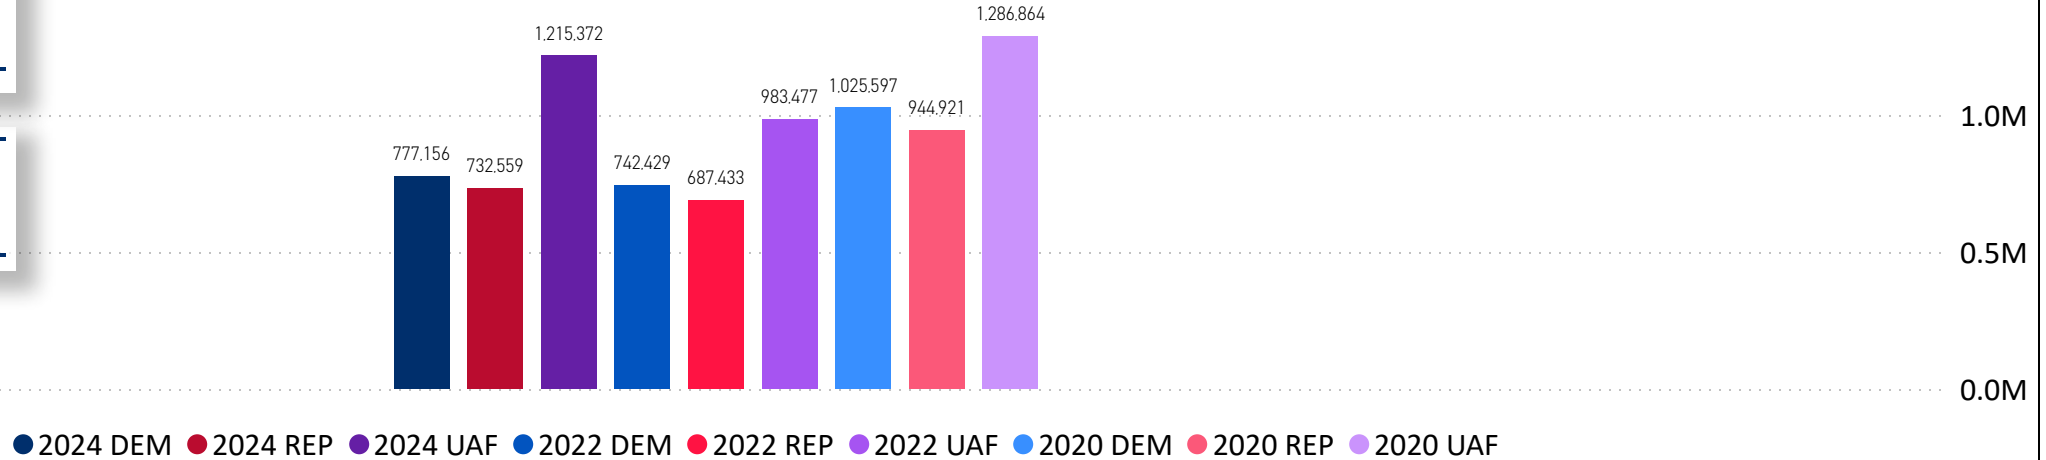

Total Ballots Returned

As of 2:00 PM 11/5/24

2,772,941

2024 General Election
November 5, 2024
Ballot Return Reporting

Ballots Returned by Major Party Registration

2,590,808
2024 MAIL BALLOTS TOTAL

182,133
2024 IN PERSON TOTAL

Trend Line of Ballots Returned by Day 2020, 2022 & 2024 by Major Party Registration

Total Ballots Returned

As of 2:00 PM 11/5/24

2,772,941

Ballots Returned by Party Registration

Percent of Total Active Voters by Party Registration