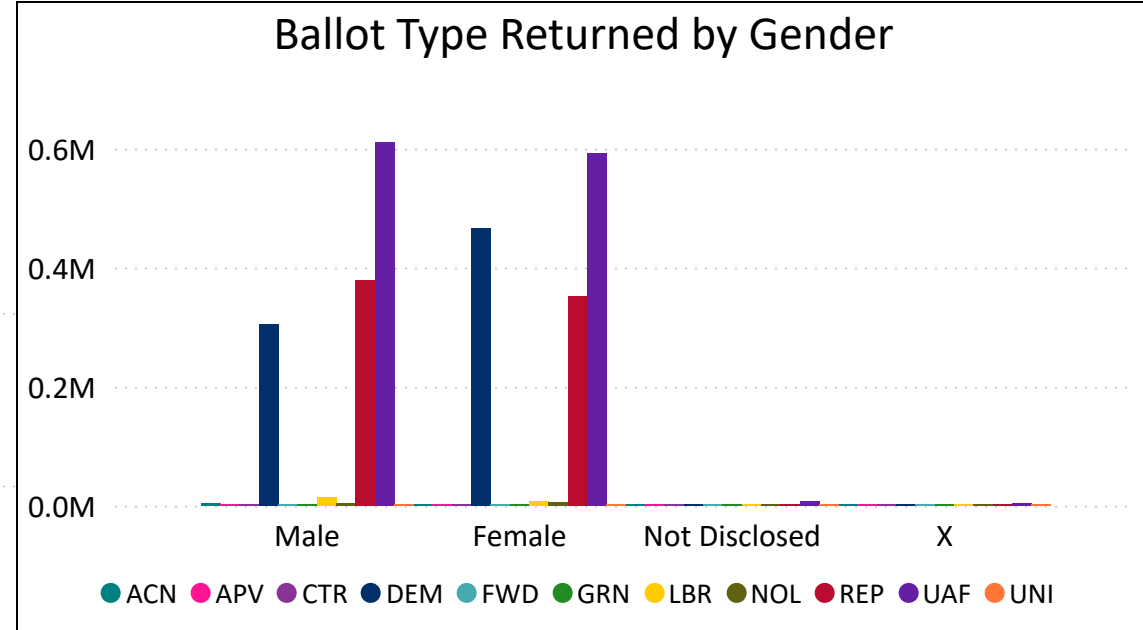

Trend Line of Ballots Returned by Day 2020, 2022 & 2024 by Major Party Registration

Total Ballots Returned

As of 2:00 PM 11/5/24

2,772,941

Ballots Returned by Party Registration

Percent of Total Active Voters by Party Registration

Total Ballots Returned

As of 2:00 PM 11/5/24

2,772,941

2024 General Election
November 5, 2024
Ballot Return Reporting

Ballot Type Returned by Age Range

Ballot Type Returned by Gender

Abbreviation	Party
ACN	American Constitution
APV	Approval Voting
CTR	Center
DEM	Democrat
FWD	Forward
GRN	Green
LBR	Libertarian
NOL	No Labels
REP	Republican
UAF	Unaffiliated
UNI	Unity

Total Ballots Returned

As of 2:00 PM 11/5/24

2,772,941

Ballots Returned by Age Range

Ballots Returned by Gender/Age Range

Total Ballots Returned

As of 2:00 PM 11/5/24

2024 General Election
November 5, 2024
Ballot Return Reporting