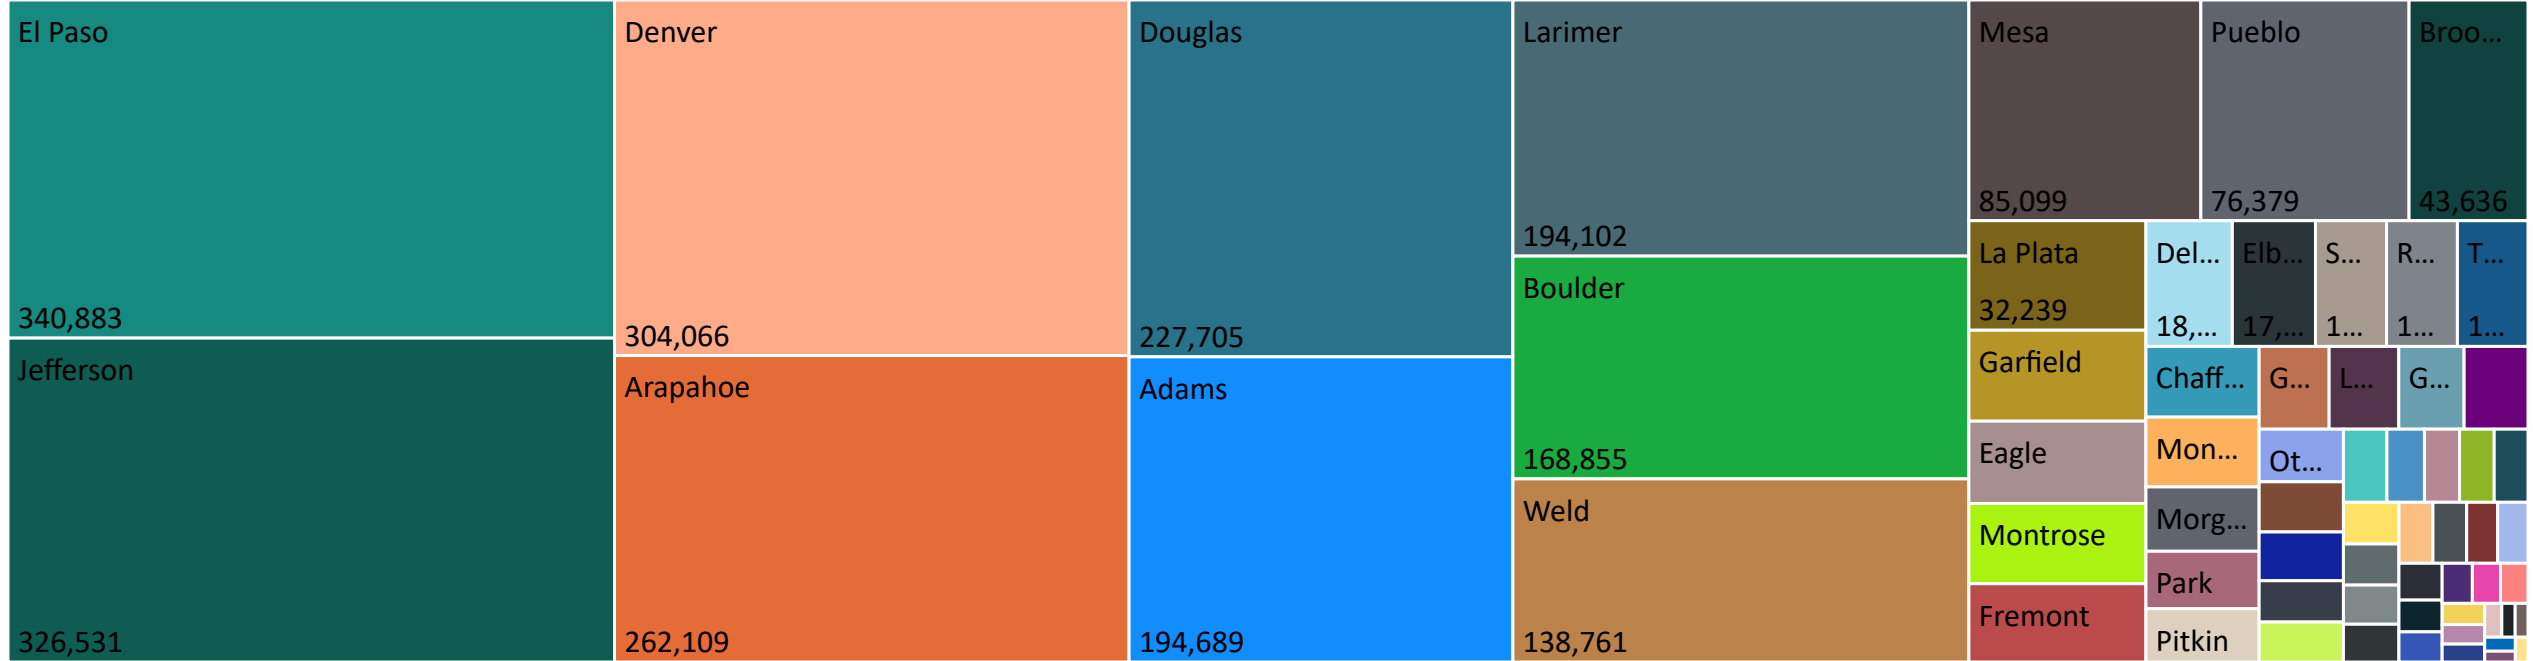

Total Ballots Returned

As of 2:00 PM 11/5/24

2,772,941

Ballots Returned by Age Range

Ballots Returned by Gender/Age Range

Total Ballots Returned

As of 2:00 PM 11/5/24

2024 General Election
November 5, 2024
Ballot Return Reporting

2,772,941

194,689	6,830	262,109	8,787	1,875	2,012	168,855	43,636	13,305	964
Adams	Alamosa	Arapahoe	Archuleta	Baca	Bent	Boulder	Broomfield	Chaffee	Cheyenne
5,287	3,795	1,833	1,500	3,614	18,050	304,066	1,382	227,705	24,225
Clear Creek	Conejos	Costilla	Crowley	Custer	Delta	Denver	Dolores	Douglas	Eagle
340,883	17,377	23,040	26,768	3,423	8,986	9,629	549	4,108	721
El Paso	Elbert	Fremont	Garfield	Gilpin	Grand	Gunnison	Hinsdale	Huerfano	Jackson
326,531	751	3,142	32,239	3,484	194,102	7,028	2,280	9,578	85,099
Jefferson	Kiowa	Kit Carson	La Plata	Lake	Larimer	Las Animas	Lincoln	Logan	Mesa
714	5,786	13,133	23,615	12,102	7,375	3,846	10,804	2,165	10,034
Mineral	Moffat	Montezuma	Montrose	Morgan	Otero	Ouray	Park	Phillips	Pitkin
4,563	76,379	3,443	5,597	14,814	3,072	521	4,266	1,264	14,844
Prowers	Pueblo	Rio Blanco	Rio Grande	Routt	Saguache	San Juan	San Miguel	Sedgwick	Summit
14,751	2,644	138,761	4,211						
Teller	Washington	Weld	Yuma						