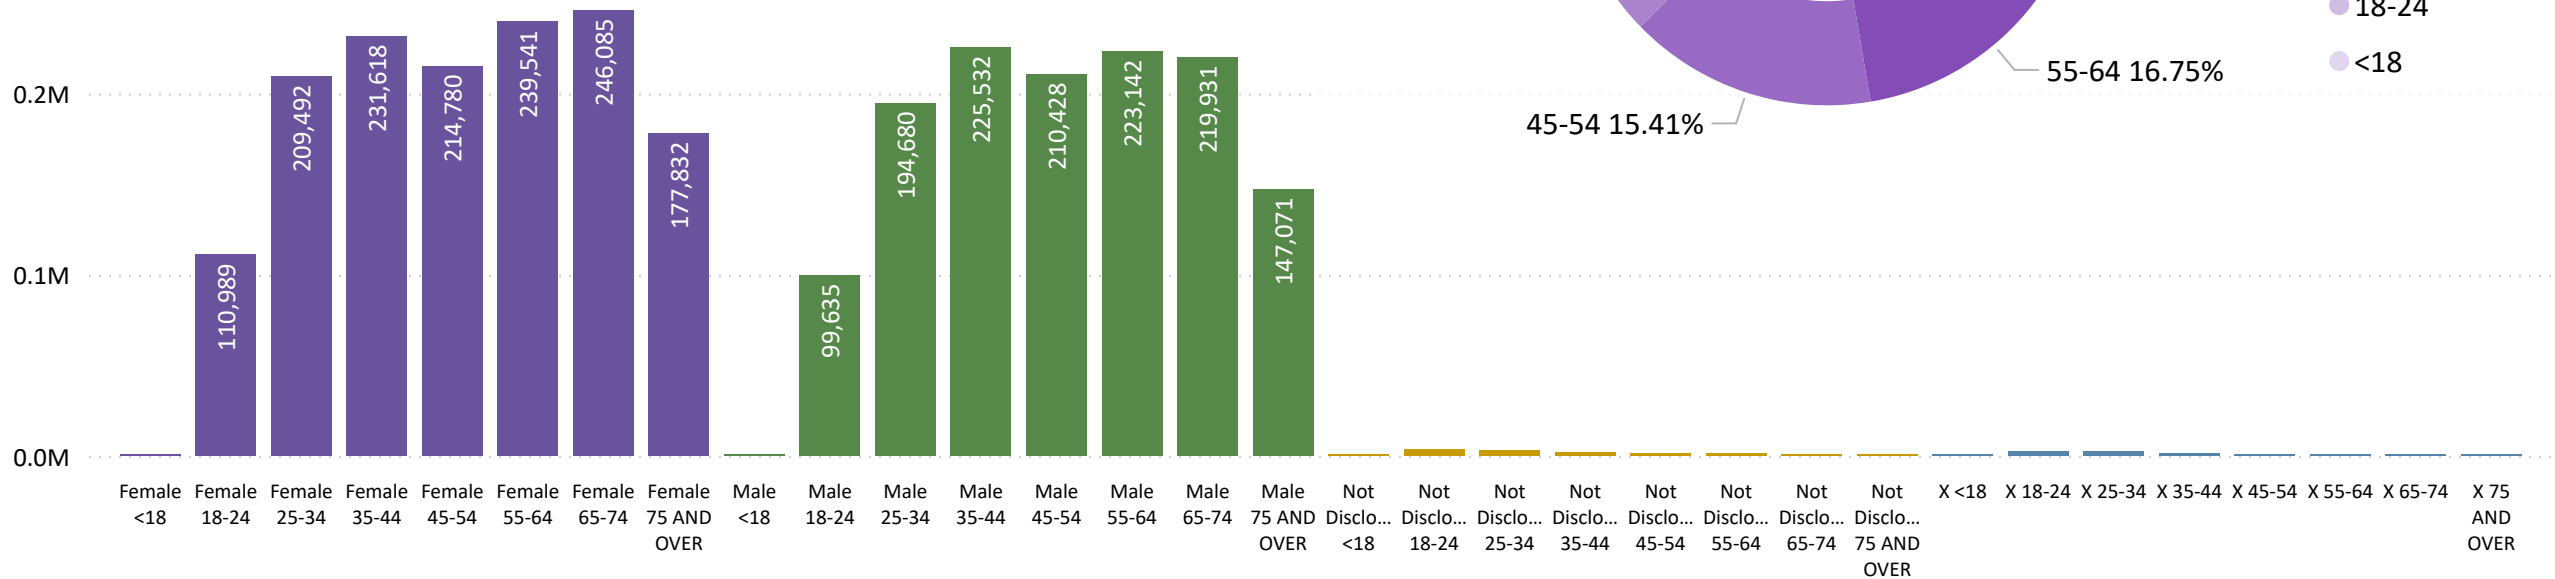

Total Ballots Returned

As of 2:00 PM 11/5/24

2,772,941

2024 General Election
November 5, 2024
Ballot Return Reporting

Ballot Type Returned by Age Range

Ballot Type Returned by Gender

Abbreviation	Party
ACN	American Constitution
APV	Approval Voting
CTR	Center
DEM	Democrat
FWD	Forward
GRN	Green
LBR	Libertarian
NOL	No Labels
REP	Republican
UAF	Unaffiliated
UNI	Unity

Total Ballots Returned

As of 2:00 PM 11/5/24

2,772,941

Ballots Returned by Age Range

Ballots Returned by Gender/Age Range

Total Ballots Returned

As of 2:00 PM 11/5/24

2024 General Election
November 5, 2024
Ballot Return Reporting

2,772,941

194,689	6,830	262,109	8,787	1,875	2,012	168,855	43,636	13,305	964
Adams	Alamosa	Arapahoe	Archuleta	Baca	Bent	Boulder	Broomfield	Chaffee	Cheyenne
5,287	3,795	1,833	1,500	3,614	18,050	304,066	1,382	227,705	24,225
Clear Creek	Conejos	Costilla	Crowley	Custer	Delta	Denver	Dolores	Douglas	Eagle
340,883	17,377	23,040	26,768	3,423	8,986	9,629	549	4,108	721
El Paso	Elbert	Fremont	Garfield	Gilpin	Grand	Gunnison	Hinsdale	Huerfano	Jackson
326,531	751	3,142	32,239	3,484	194,102	7,028	2,280	9,578	85,099
Jefferson	Kiowa	Kit Carson	La Plata	Lake	Larimer	Las Animas	Lincoln	Logan	Mesa
714	5,786	13,133	23,615	12,102	7,375	3,846	10,804	2,165	10,034
Mineral	Moffat	Montezuma	Montrose	Morgan	Otero	Ouray	Park	Phillips	Pitkin
4,563	76,379	3,443	5,597	14,814	3,072	521	4,266	1,264	14,844
Prowers	Pueblo	Rio Blanco	Rio Grande	Routt	Saguache	San Juan	San Miguel	Sedgwick	Summit
14,751	2,644	138,761	4,211						
Teller	Washington	Weld	Yuma						