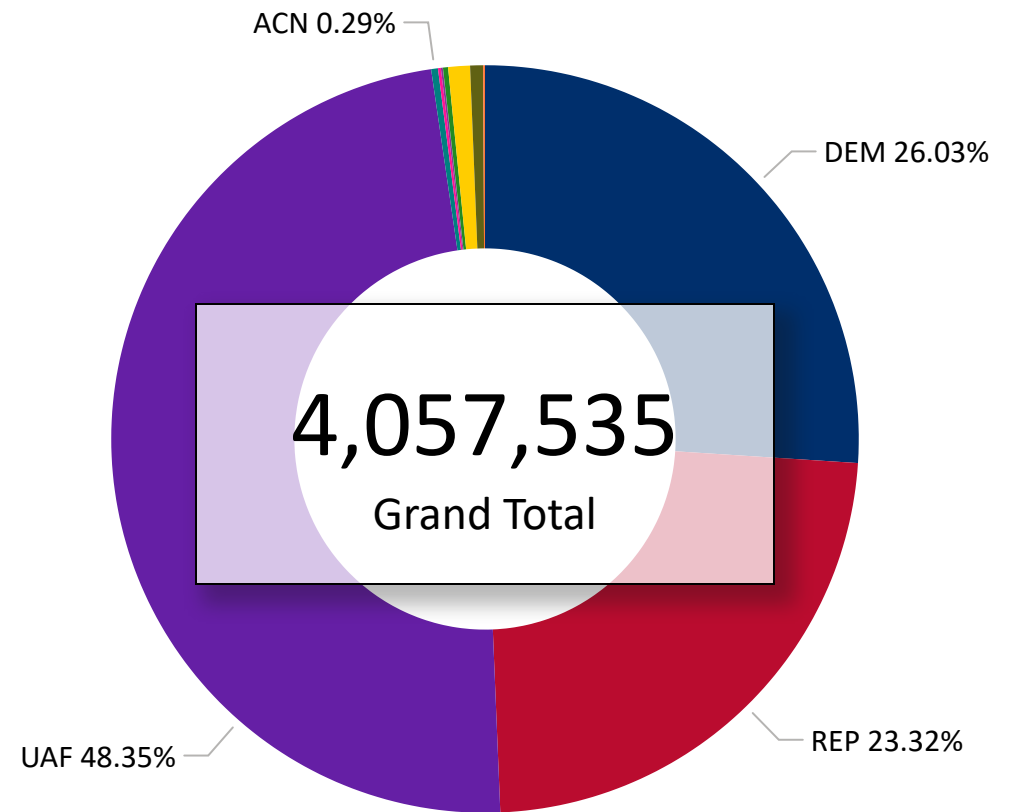

Total Ballots Returned

As of 2:00 PM 11/5/24

2,772,941

2024 General Election
November 5, 2024
Ballot Return Reporting

Ballots Returned by Major Party Registration

2,590,808
2024 MAIL BALLOTS TOTAL

182,133
2024 IN PERSON TOTAL

Trend Line of Ballots Returned by Day 2020, 2022 & 2024 by Major Party Registration

Total Ballots Returned

As of 2:00 PM 11/5/24

2,772,941

Ballots Returned by Party Registration

Percent of Total Active Voters by Party Registration

Total Ballots Returned

As of 2:00 PM 11/5/24

2,772,941

2024 General Election
November 5, 2024
Ballot Return Reporting

Ballot Type Returned by Age Range

Ballot Type Returned by Gender

Abbreviation	Party
ACN	American Constitution
APV	Approval Voting
CTR	Center
DEM	Democrat
FWD	Forward
GRN	Green
LBR	Libertarian
NOL	No Labels
REP	Republican
UAF	Unaffiliated
UNI	Unity

2,772,941

194,689	6,830	262,109	8,787	1,875	2,012	168,855	43,636	13,305	964
Adams	Alamosa	Arapahoe	Archuleta	Baca	Bent	Boulder	Broomfield	Chaffee	Cheyenne
5,287	3,795	1,833	1,500	3,614	18,050	304,066	1,382	227,705	24,225
Clear Creek	Conejos	Costilla	Crowley	Custer	Delta	Denver	Dolores	Douglas	Eagle
340,883	17,377	23,040	26,768	3,423	8,986	9,629	549	4,108	721
El Paso	Elbert	Fremont	Garfield	Gilpin	Grand	Gunnison	Hinsdale	Huerfano	Jackson
326,531	751	3,142	32,239	3,484	194,102	7,028	2,280	9,578	85,099
Jefferson	Kiowa	Kit Carson	La Plata	Lake	Larimer	Las Animas	Lincoln	Logan	Mesa
714	5,786	13,133	23,615	12,102	7,375	3,846	10,804	2,165	10,034
Mineral	Moffat	Montezuma	Montrose	Morgan	Otero	Ouray	Park	Phillips	Pitkin
4,563	76,379	3,443	5,597	14,814	3,072	521	4,266	1,264	14,844
Prowers	Pueblo	Rio Blanco	Rio Grande	Routt	Saguache	San Juan	San Miguel	Sedgwick	Summit
14,751	2,644	138,761	4,211						
Teller	Washington	Weld	Yuma						