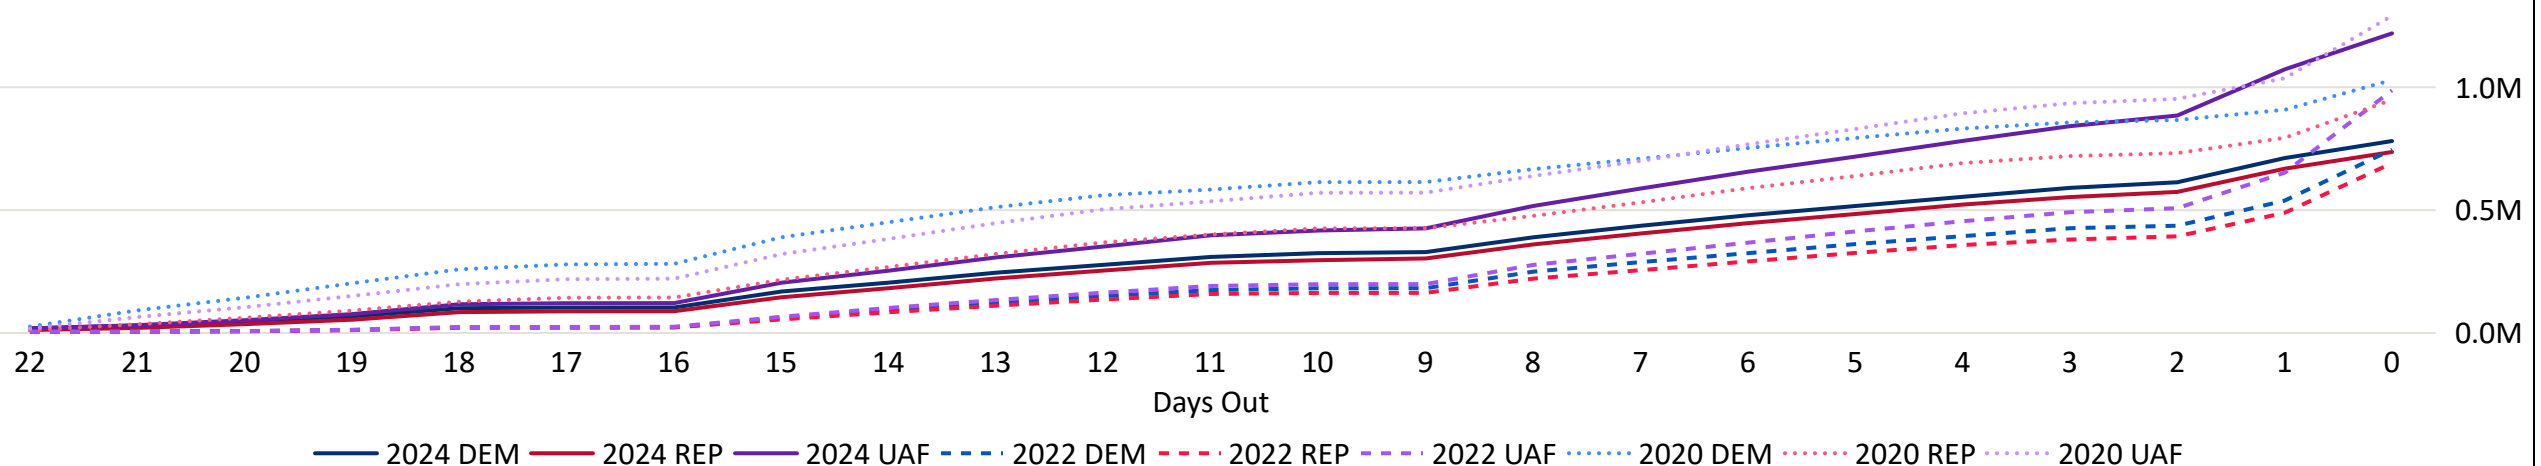

Total Ballots Returned

As of 2:00 PM 11/5/24

2,772,941

2024 General Election
November 5, 2024
Ballot Return Reporting

Ballots Returned by Major Party Registration

2,590,808
2024 MAIL BALLOTS TOTAL

182,133
2024 IN PERSON TOTAL

Trend Line of Ballots Returned by Day 2020, 2022 & 2024 by Major Party Registration

Total Ballots Returned

As of 2:00 PM 11/5/24

2,772,941

Ballots Returned by Party Registration

Percent of Total Active Voters by Party Registration

Total Ballots Returned

As of 2:00 PM 11/5/24

2,772,941

2024 General Election
November 5, 2024
Ballot Return Reporting

Ballot Type Returned by Age Range

Ballot Type Returned by Gender

Abbreviation	Party
ACN	American Constitution
APV	Approval Voting
CTR	Center
DEM	Democrat
FWD	Forward
GRN	Green
LBR	Libertarian
NOL	No Labels
REP	Republican
UAF	Unaffiliated
UNI	Unity