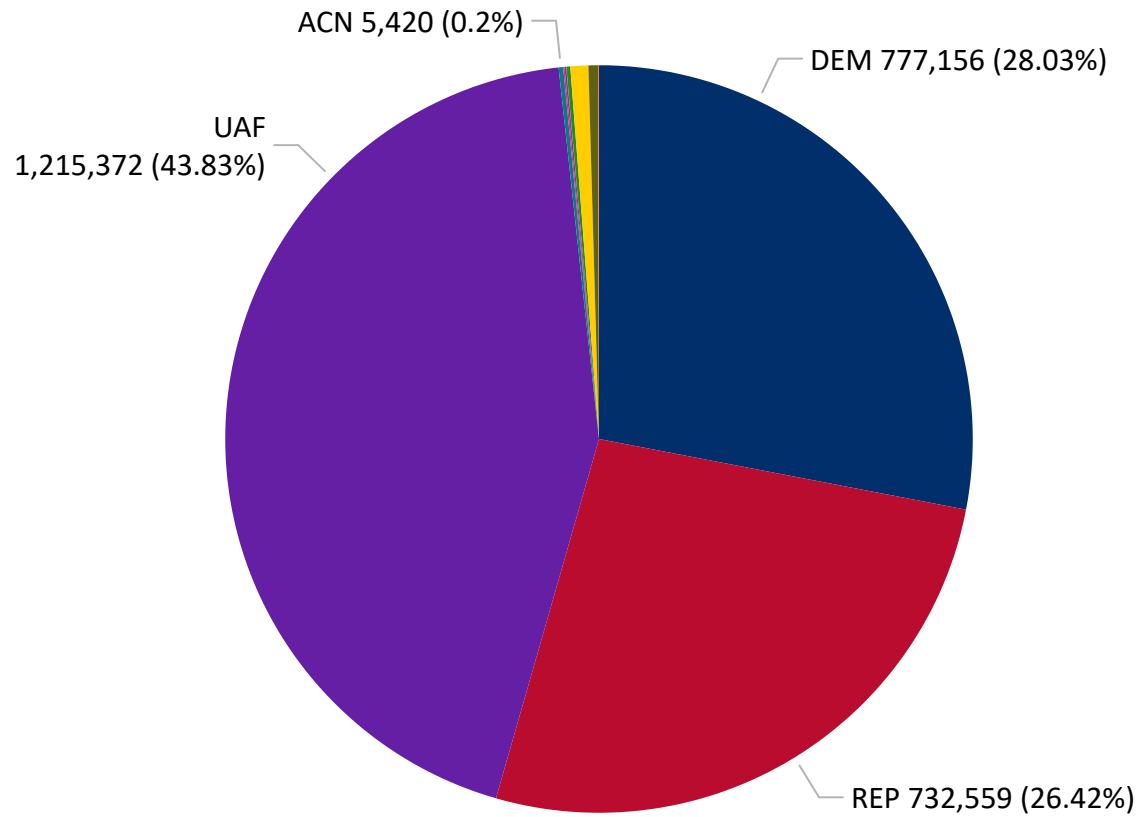

Total Ballots Returned

As of 2:00 PM 11/5/24

2,772,941

2024 General Election
November 5, 2024
Ballot Return Reporting

Ballots Returned by Major Party Registration

2,590,808
2024 MAIL BALLOTS TOTAL

182,133
2024 IN PERSON TOTAL

Trend Line of Ballots Returned by Day 2020, 2022 & 2024 by Major Party Registration

Total Ballots Returned

As of 2:00 PM 11/5/24

2,772,941

Ballots Returned by Party Registration

Percent of Total Active Voters by Party Registration

Total Ballots Returned

As of 2:00 PM 11/5/24

2,772,941

2024 General Election
November 5, 2024
Ballot Return Reporting

Ballot Type Returned by Age Range

Ballot Type Returned by Gender

Abbreviation	Party
ACN	American Constitution
APV	Approval Voting
CTR	Center
DEM	Democrat
FWD	Forward
GRN	Green
LBR	Libertarian
NOL	No Labels
REP	Republican
UAF	Unaffiliated
UNI	Unity

2,772,941

194,689	6,830	262,109	8,787	1,875	2,012	168,855	43,636	13,305	964
Adams	Alamosa	Arapahoe	Archuleta	Baca	Bent	Boulder	Broomfield	Chaffee	Cheyenne
5,287	3,795	1,833	1,500	3,614	18,050	304,066	1,382	227,705	24,225
Clear Creek	Conejos	Costilla	Crowley	Custer	Delta	Denver	Dolores	Douglas	Eagle
340,883	17,377	23,040	26,768	3,423	8,986	9,629	549	4,108	721
El Paso	Elbert	Fremont	Garfield	Gilpin	Grand	Gunnison	Hinsdale	Huerfano	Jackson
326,531	751	3,142	32,239	3,484	194,102	7,028	2,280	9,578	85,099
Jefferson	Kiowa	Kit Carson	La Plata	Lake	Larimer	Las Animas	Lincoln	Logan	Mesa
714	5,786	13,133	23,615	12,102	7,375	3,846	10,804	2,165	10,034
Mineral	Moffat	Montezuma	Montrose	Morgan	Otero	Ouray	Park	Phillips	Pitkin
4,563	76,379	3,443	5,597	14,814	3,072	521	4,266	1,264	14,844
Prowers	Pueblo	Rio Blanco	Rio Grande	Routt	Saguache	San Juan	San Miguel	Sedgwick	Summit
14,751	2,644	138,761	4,211						
Teller	Washington	Weld	Yuma						