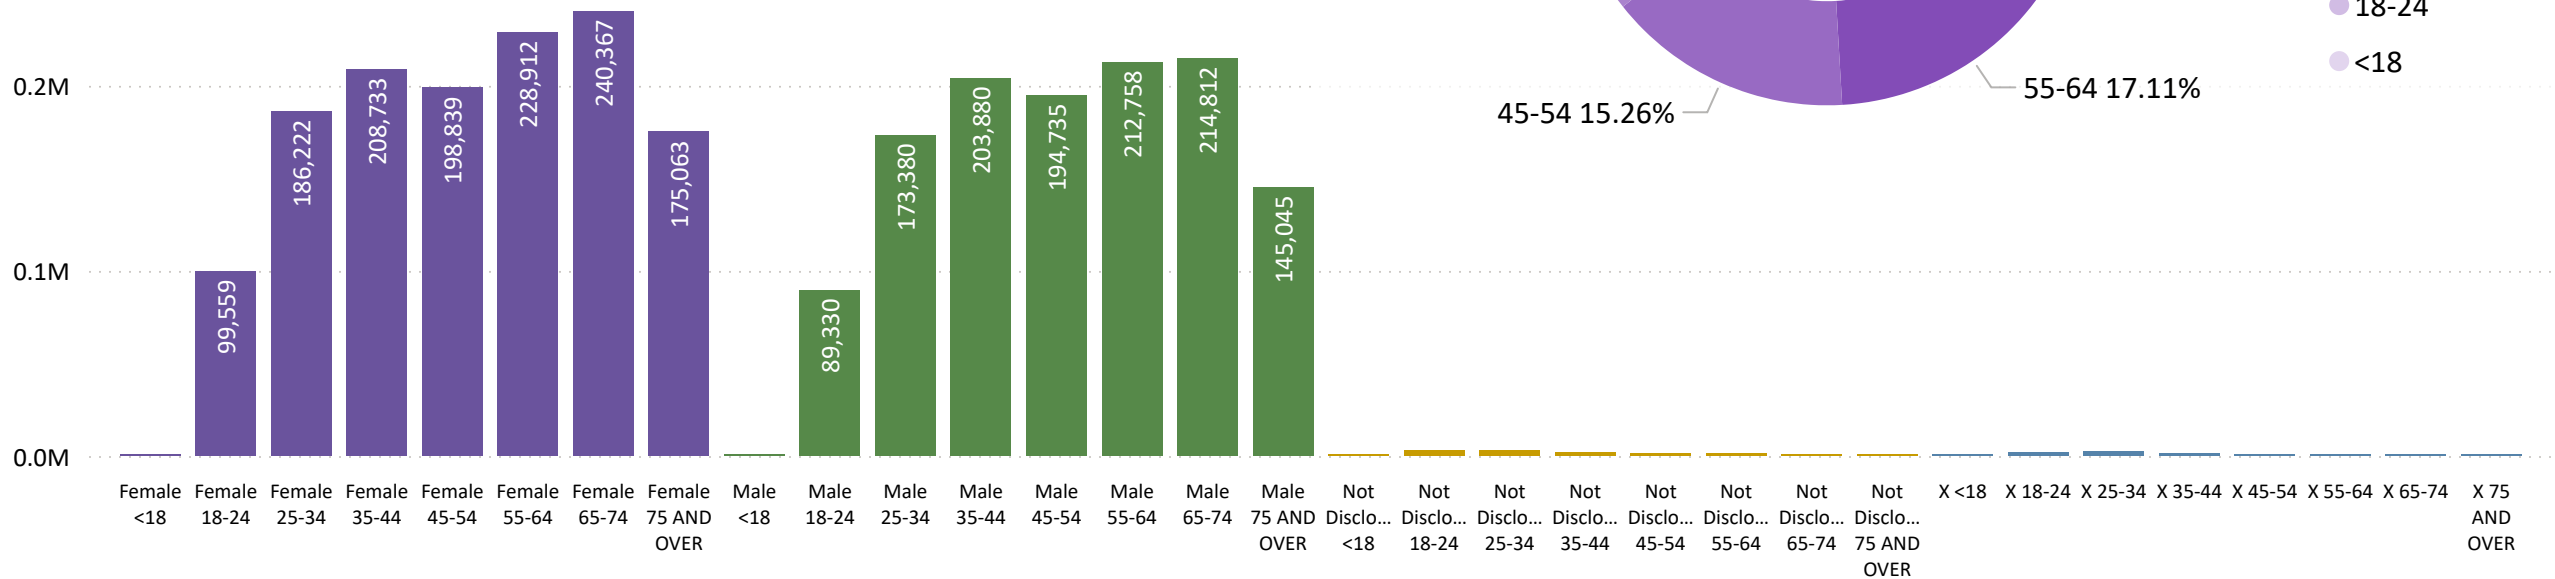

### Ballot Type Returned by Age Range

# Total Ballots Returned

As of 11:00 AM 11/5/24

## 2,591,322

Ballots Returned by Age Range

Ballots Returned by Gender/Age Range