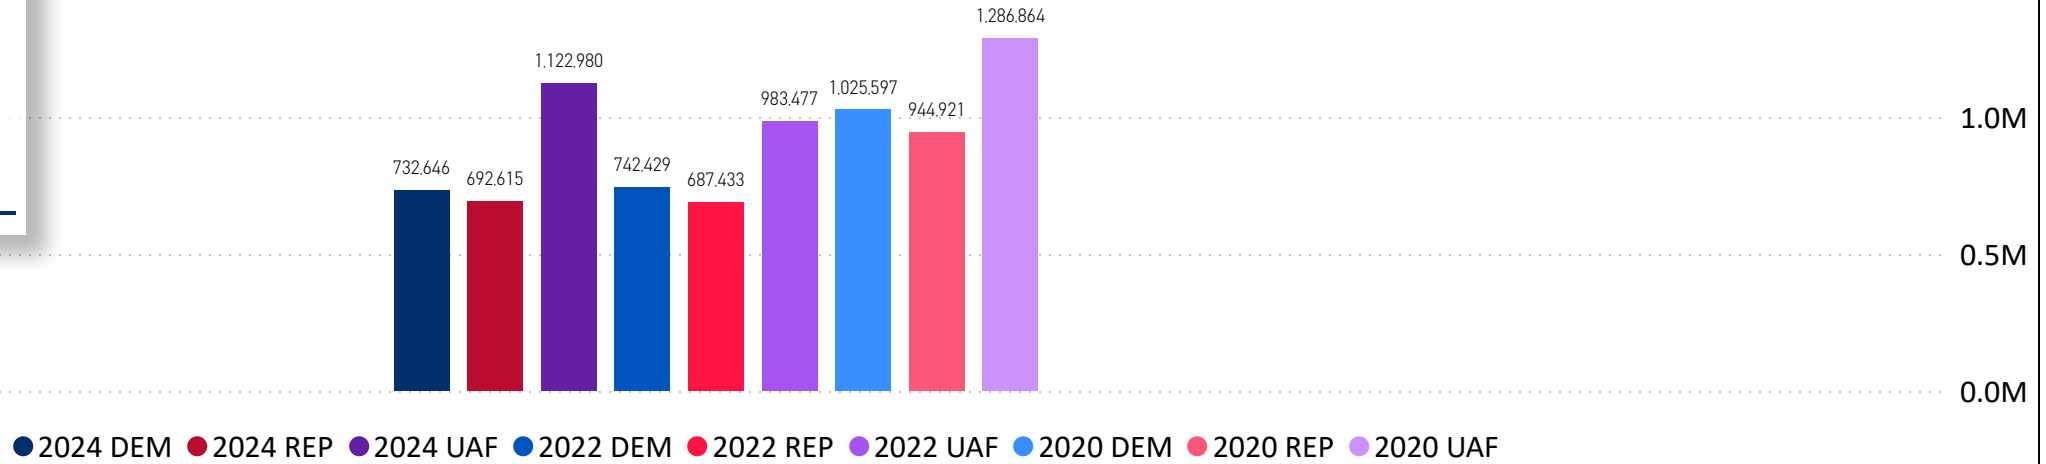

Total Ballots Returned

As of 11:00 AM 11/5/24

2,591,322

2024 General Election
November 5, 2024
Ballot Return Reporting

Ballots Returned by Major Party Registration

2,440,493
2024 MAIL BALLOTS TOTAL

150,829
2024 IN PERSON TOTAL