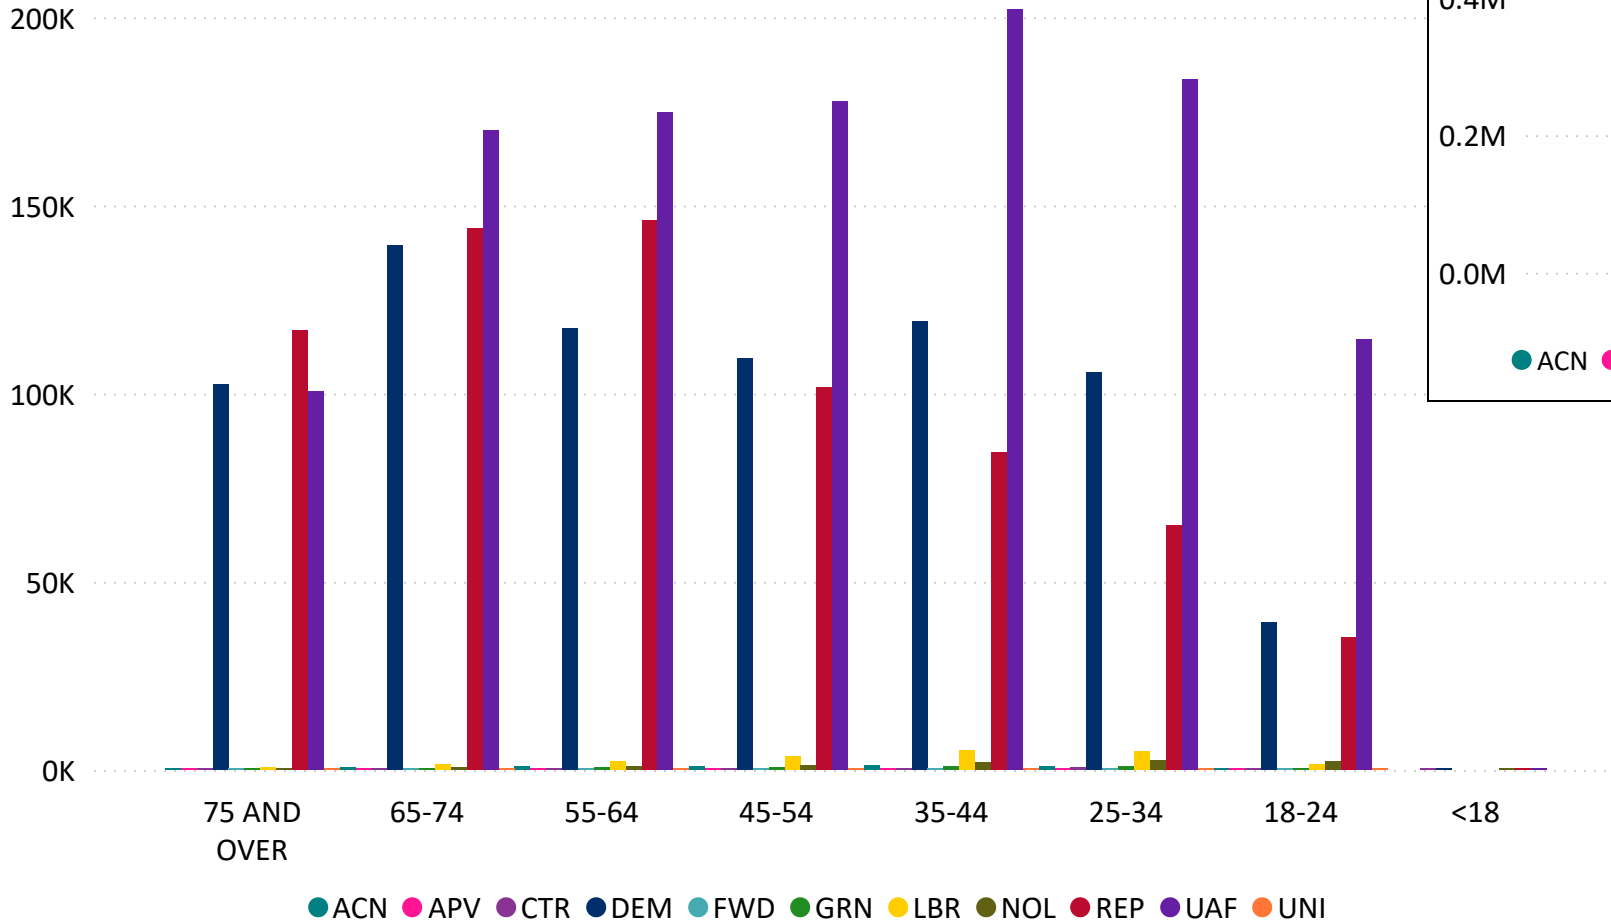

### Ballots Returned by Party Registration

### Percent of Total Active Voters by Party Registration

# Total Ballots Returned

As of 11:00 AM 11/5/24

### Ballot Type Returned by Age Range