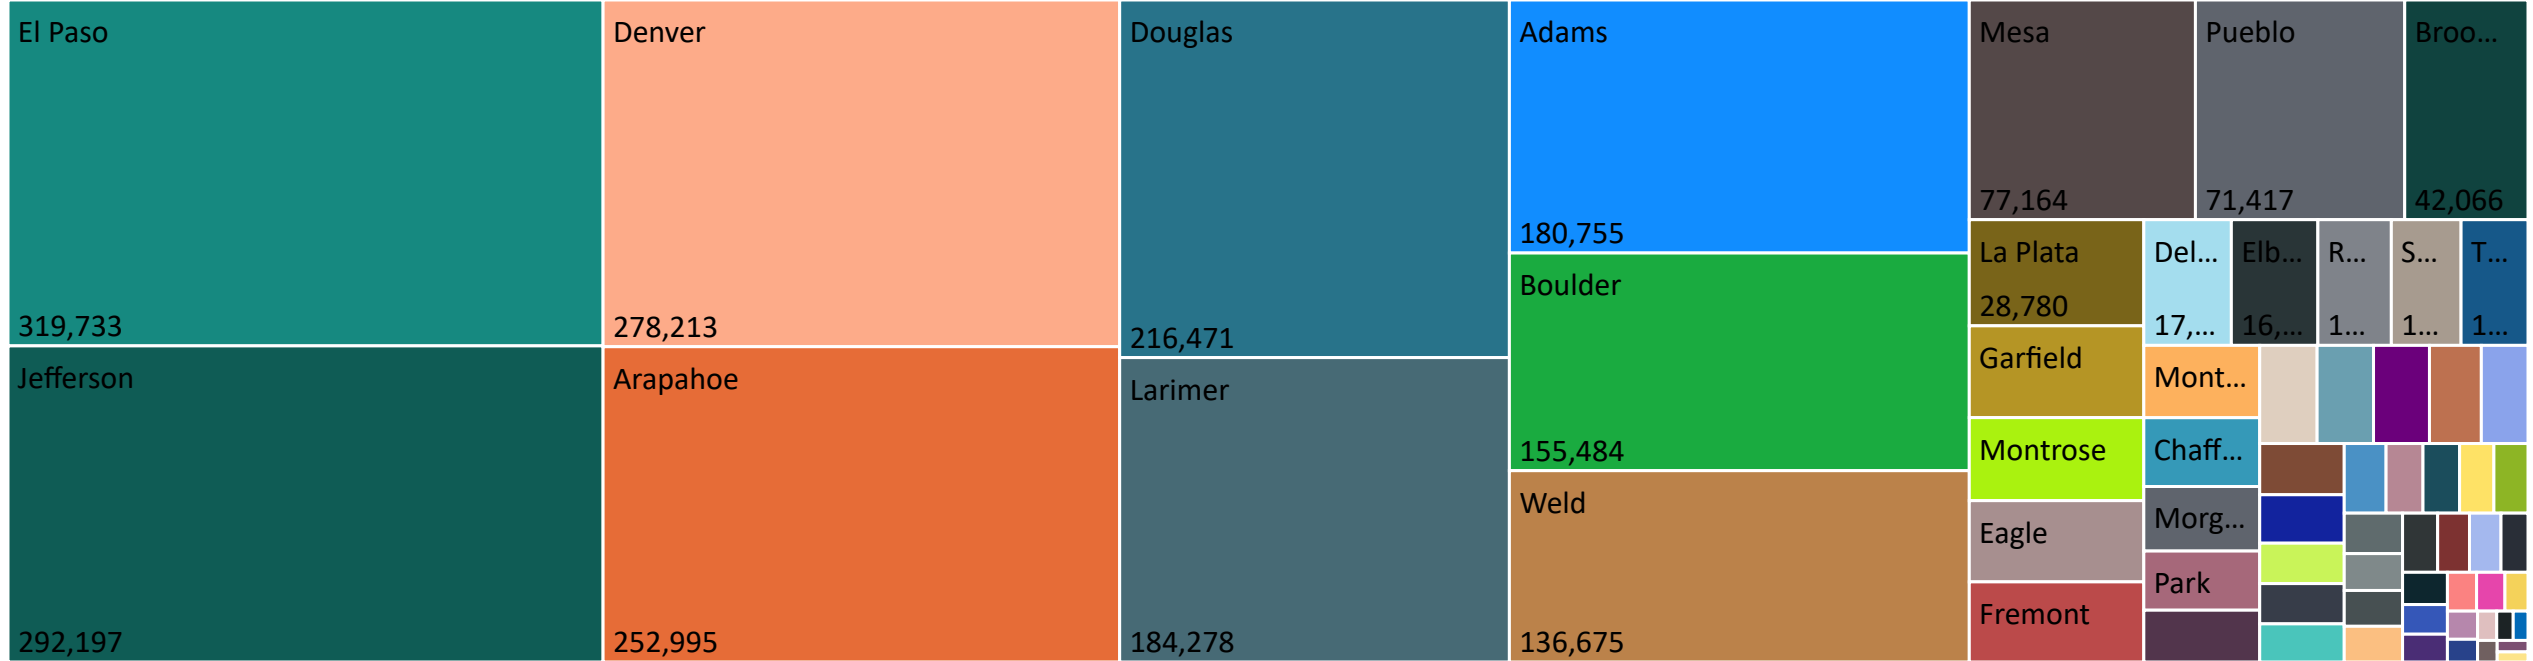

## 2,591,322

Ballots Returned by Age Range

Ballots Returned by Gender/Age Range

## 2,591,322

180,755	6,361	252,995	8,528	1,710	1,935	155,484	42,066	12,382	873
Adams	Alamosa	Arapahoe	Archuleta	Baca	Bent	Boulder	Broomfield	Chaffee	Cheyenne
5,006	3,664	1,759	1,389	3,341	17,090	278,213	1,320	216,471	22,022
Clear Creek	Conejos	Costilla	Crowley	Custer	Delta	Denver	Dolores	Douglas	Eagle
319,733	16,898	21,721	24,885	3,247	8,599	7,908	549	3,960	658
El Paso	Elbert	Fremont	Garfield	Gilpin	Grand	Gunnison	Hinsdale	Huerfano	Jackson
292,197	751	2,925	28,780	3,222	184,278	6,727	2,247	9,324	77,164
Jefferson	Kiowa	Kit Carson	La Plata	Lake	Larimer	Las Animas	Lincoln	Logan	Mesa
673	5,290	13,022	22,509	11,620	7,112	3,711	10,647	2,065	8,752
Mineral	Moffat	Montezuma	Montrose	Morgan	Otero	Ouray	Park	Phillips	Pitkin
4,526	71,417	3,234	5,304	14,343	2,895	482	3,993	1,063	13,616
Prowers	Pueblo	Rio Blanco	Rio Grande	Routt	Saguache	San Juan	San Miguel	Sedgwick	Summit
13,068	2,480	136,675	3,688						
Teller	Washington	Weld	Yuma						