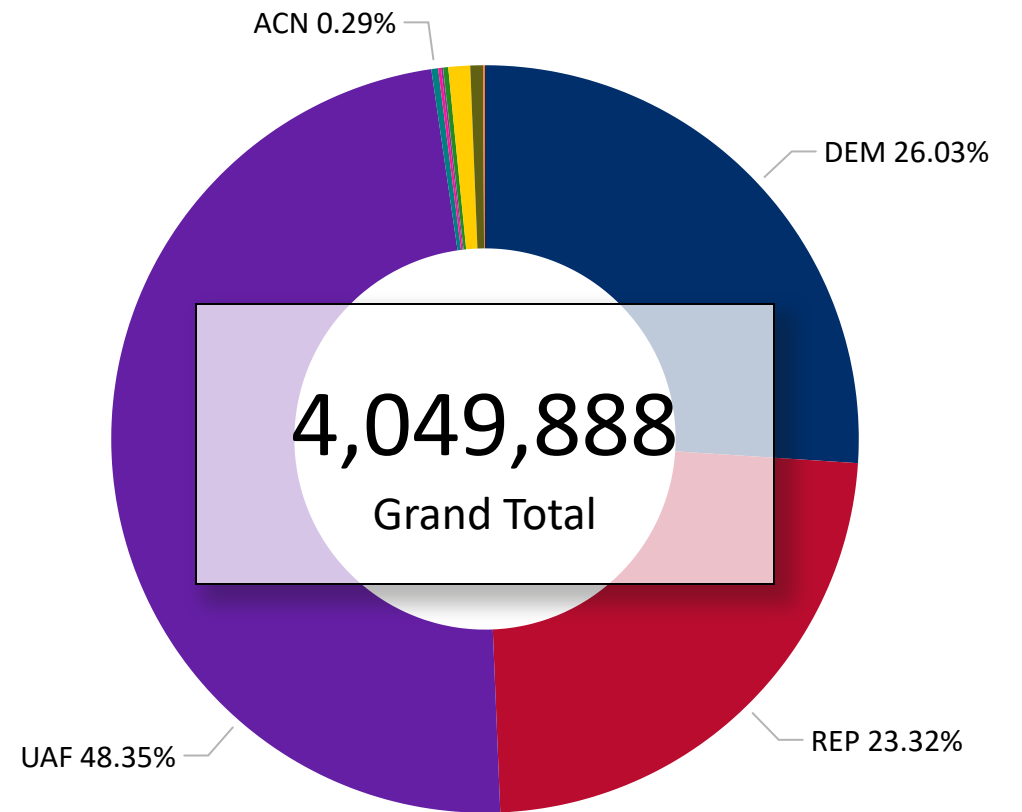

Percent of Total Active Voters by Party Registration