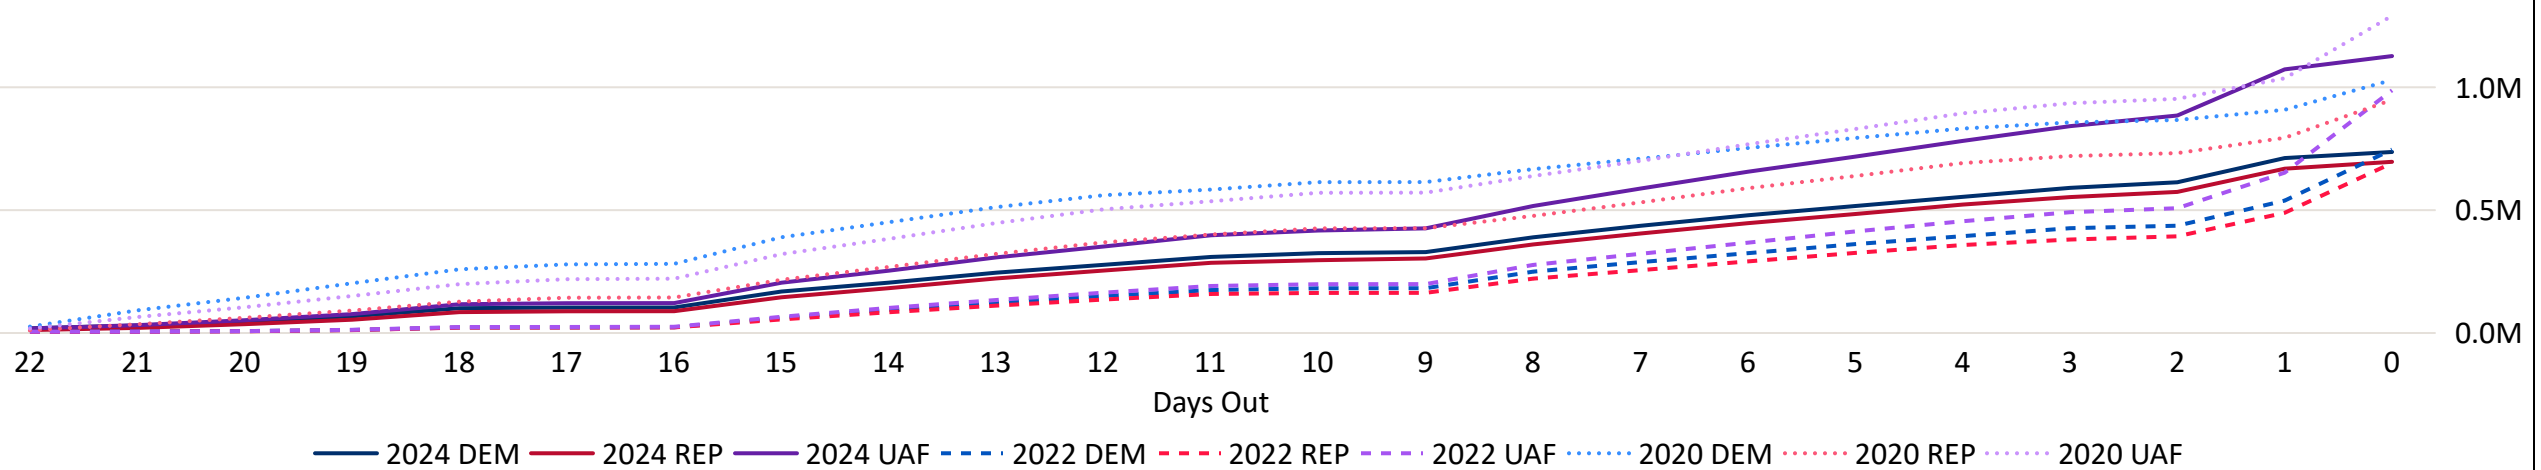

## 2,591,322

2024 General Election  
November 5, 2024  
Ballot Return Reporting

### Trend Line of Ballots Returned by Day 2020, 2022 & 2024 by Major Party Registration