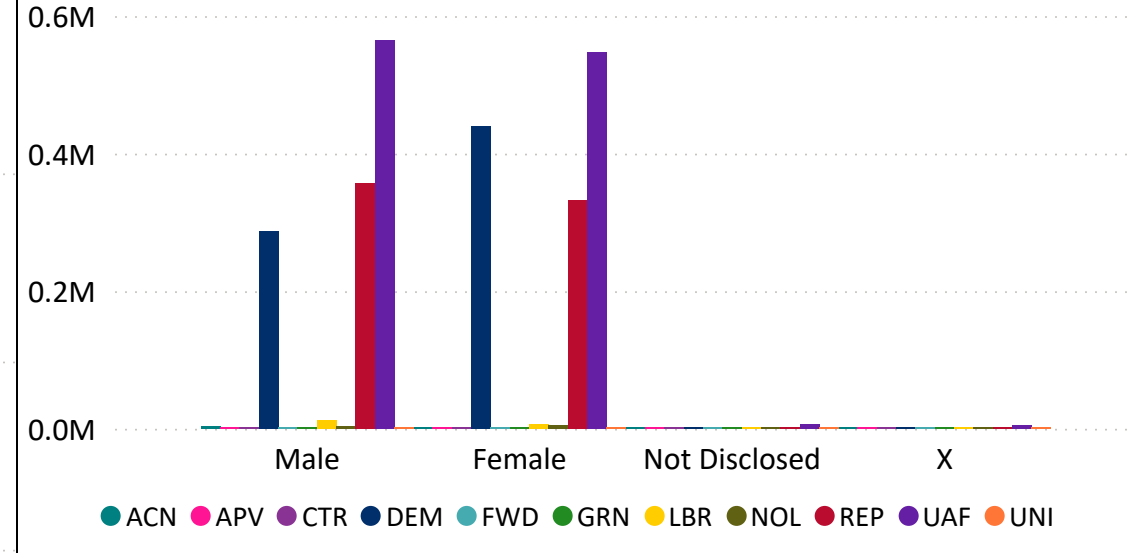

Ballot Type Returned by Gender

Abbreviation	Party
ACN	American Constitution
APV	Approval Voting
CTR	Center
DEM	Democrat
FWD	Forward
GRN	Green
LBR	Libertarian
NOL	No Labels
REP	Republican
UAF	Unaffiliated
UNI	Unity