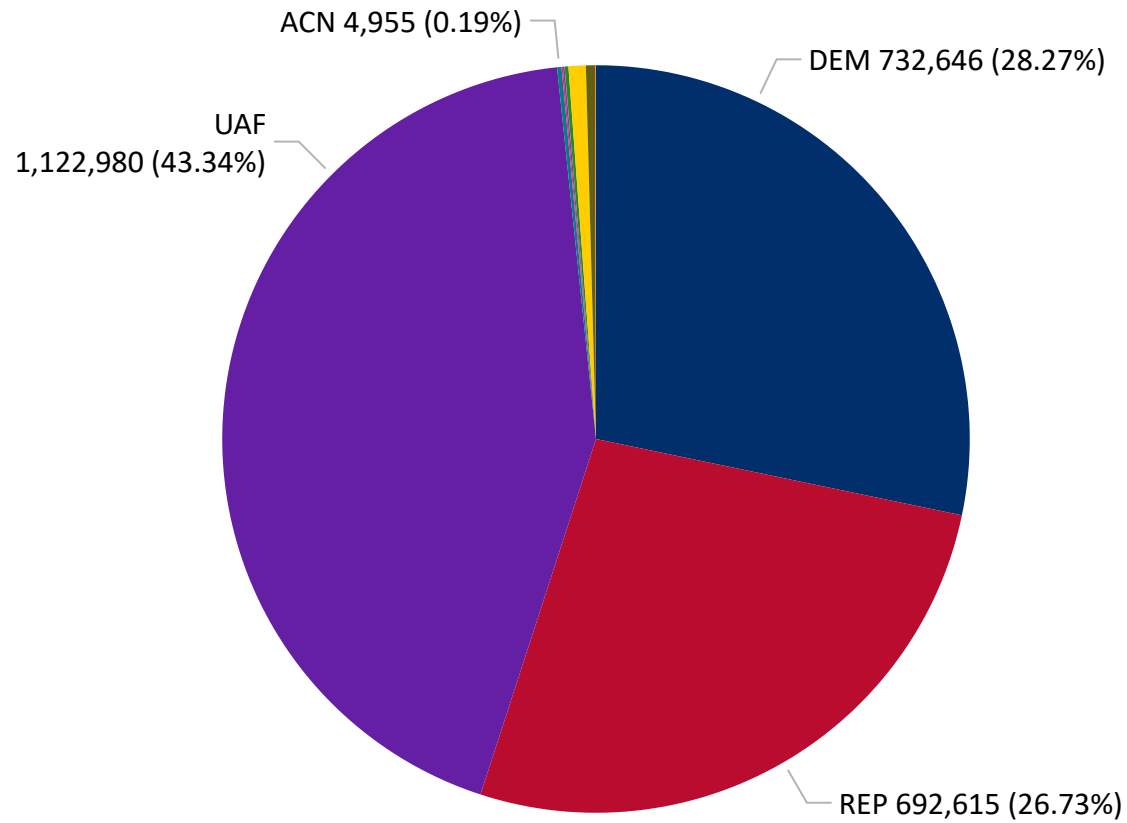

Ballot Type Returned by Age Range

Total Ballots Returned

As of 11:00 AM 11/5/24

2,591,322

Ballots Returned by Party Registration