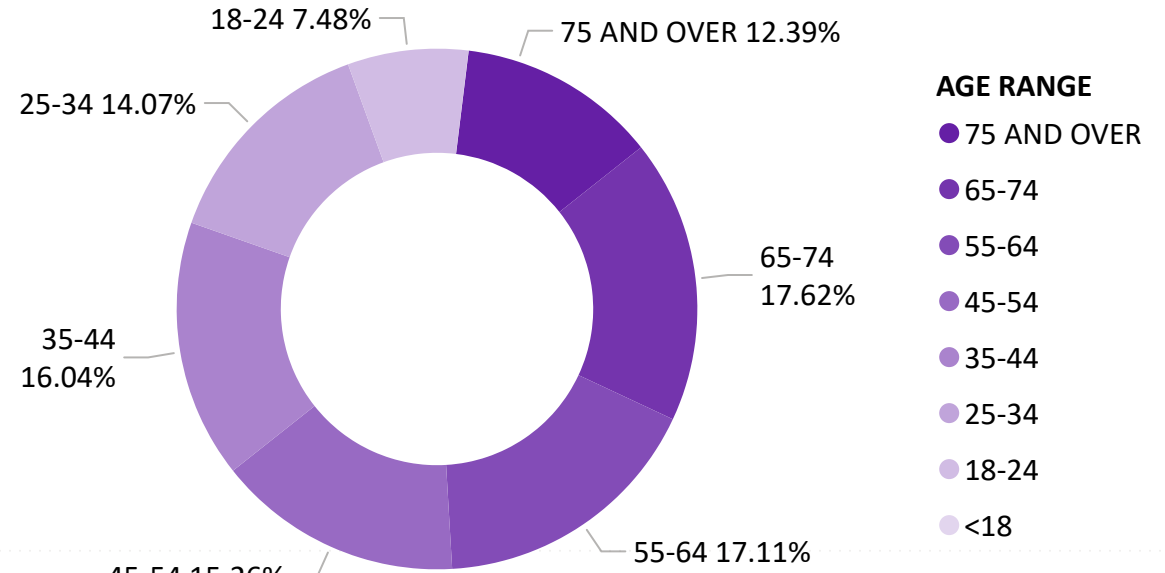

### Ballot Type Returned by Age Range

### Ballot Type Returned by Gender

Abbreviation	Party
ACN	American Constitution
APV	Approval Voting
CTR	Center
DEM	Democrat
FWD	Forward
GRN	Green
LBR	Libertarian
NOL	No Labels
REP	Republican
UAF	Unaffiliated
UNI	Unity

# Total Ballots Returned

As of 11:00 AM 11/5/24

## 2,591,322

Ballots Returned by Age Range

Ballots Returned by Gender/Age Range