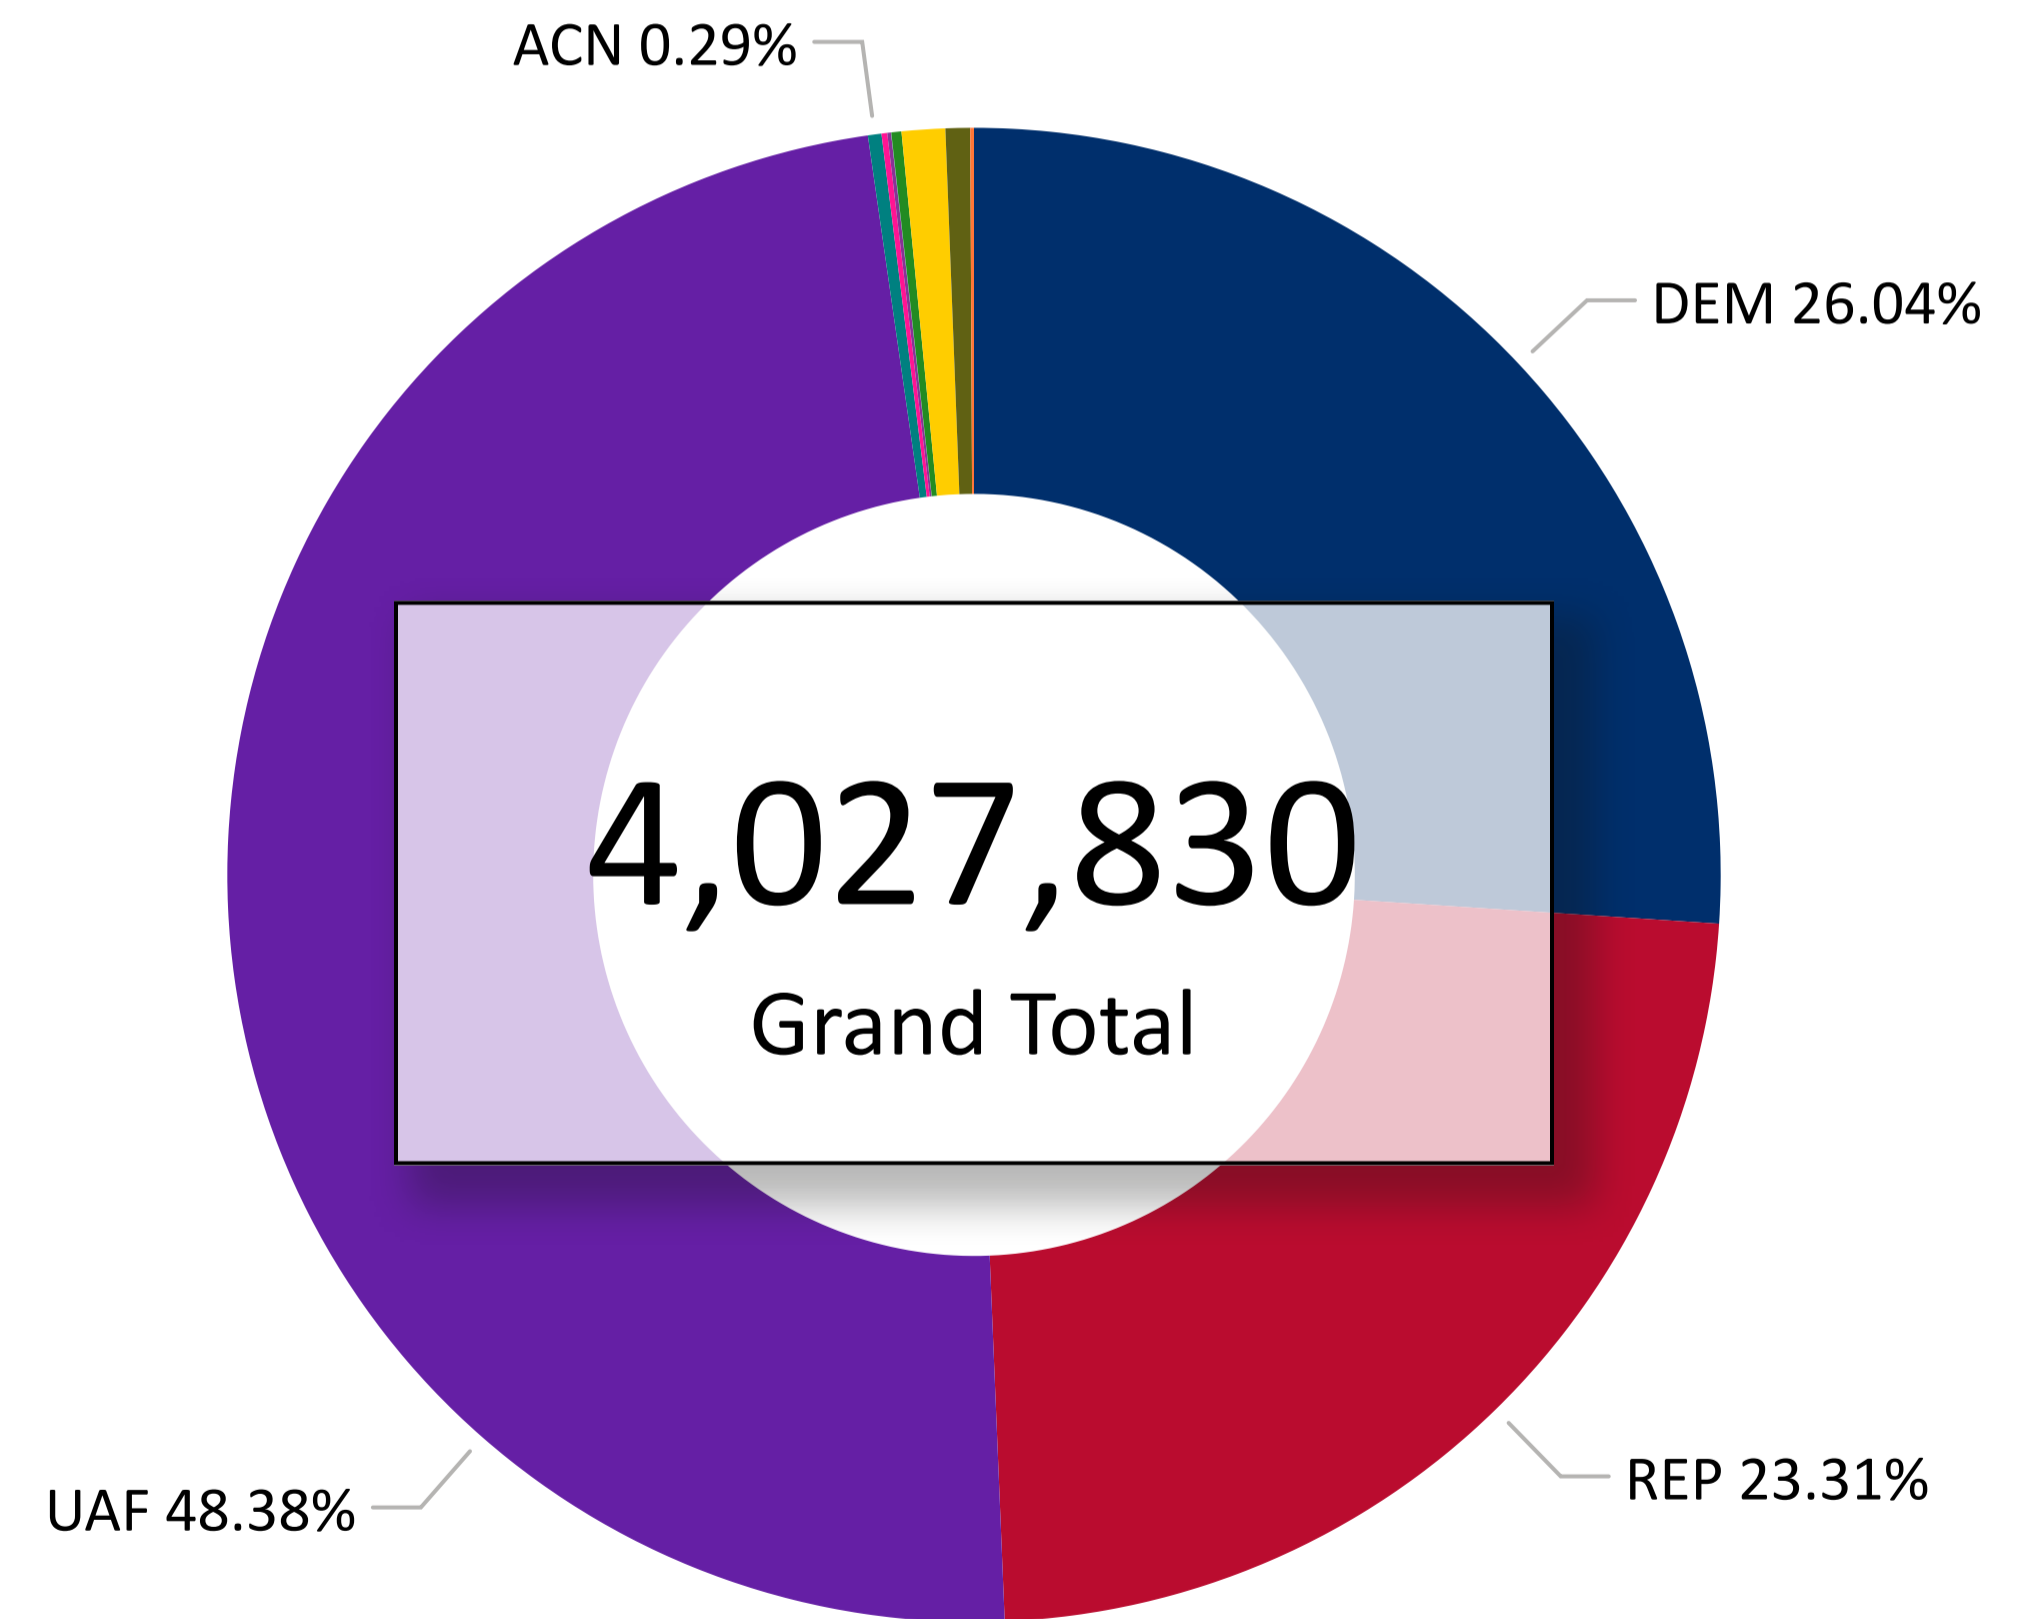

Percent of Total Active Voters by Party Registration