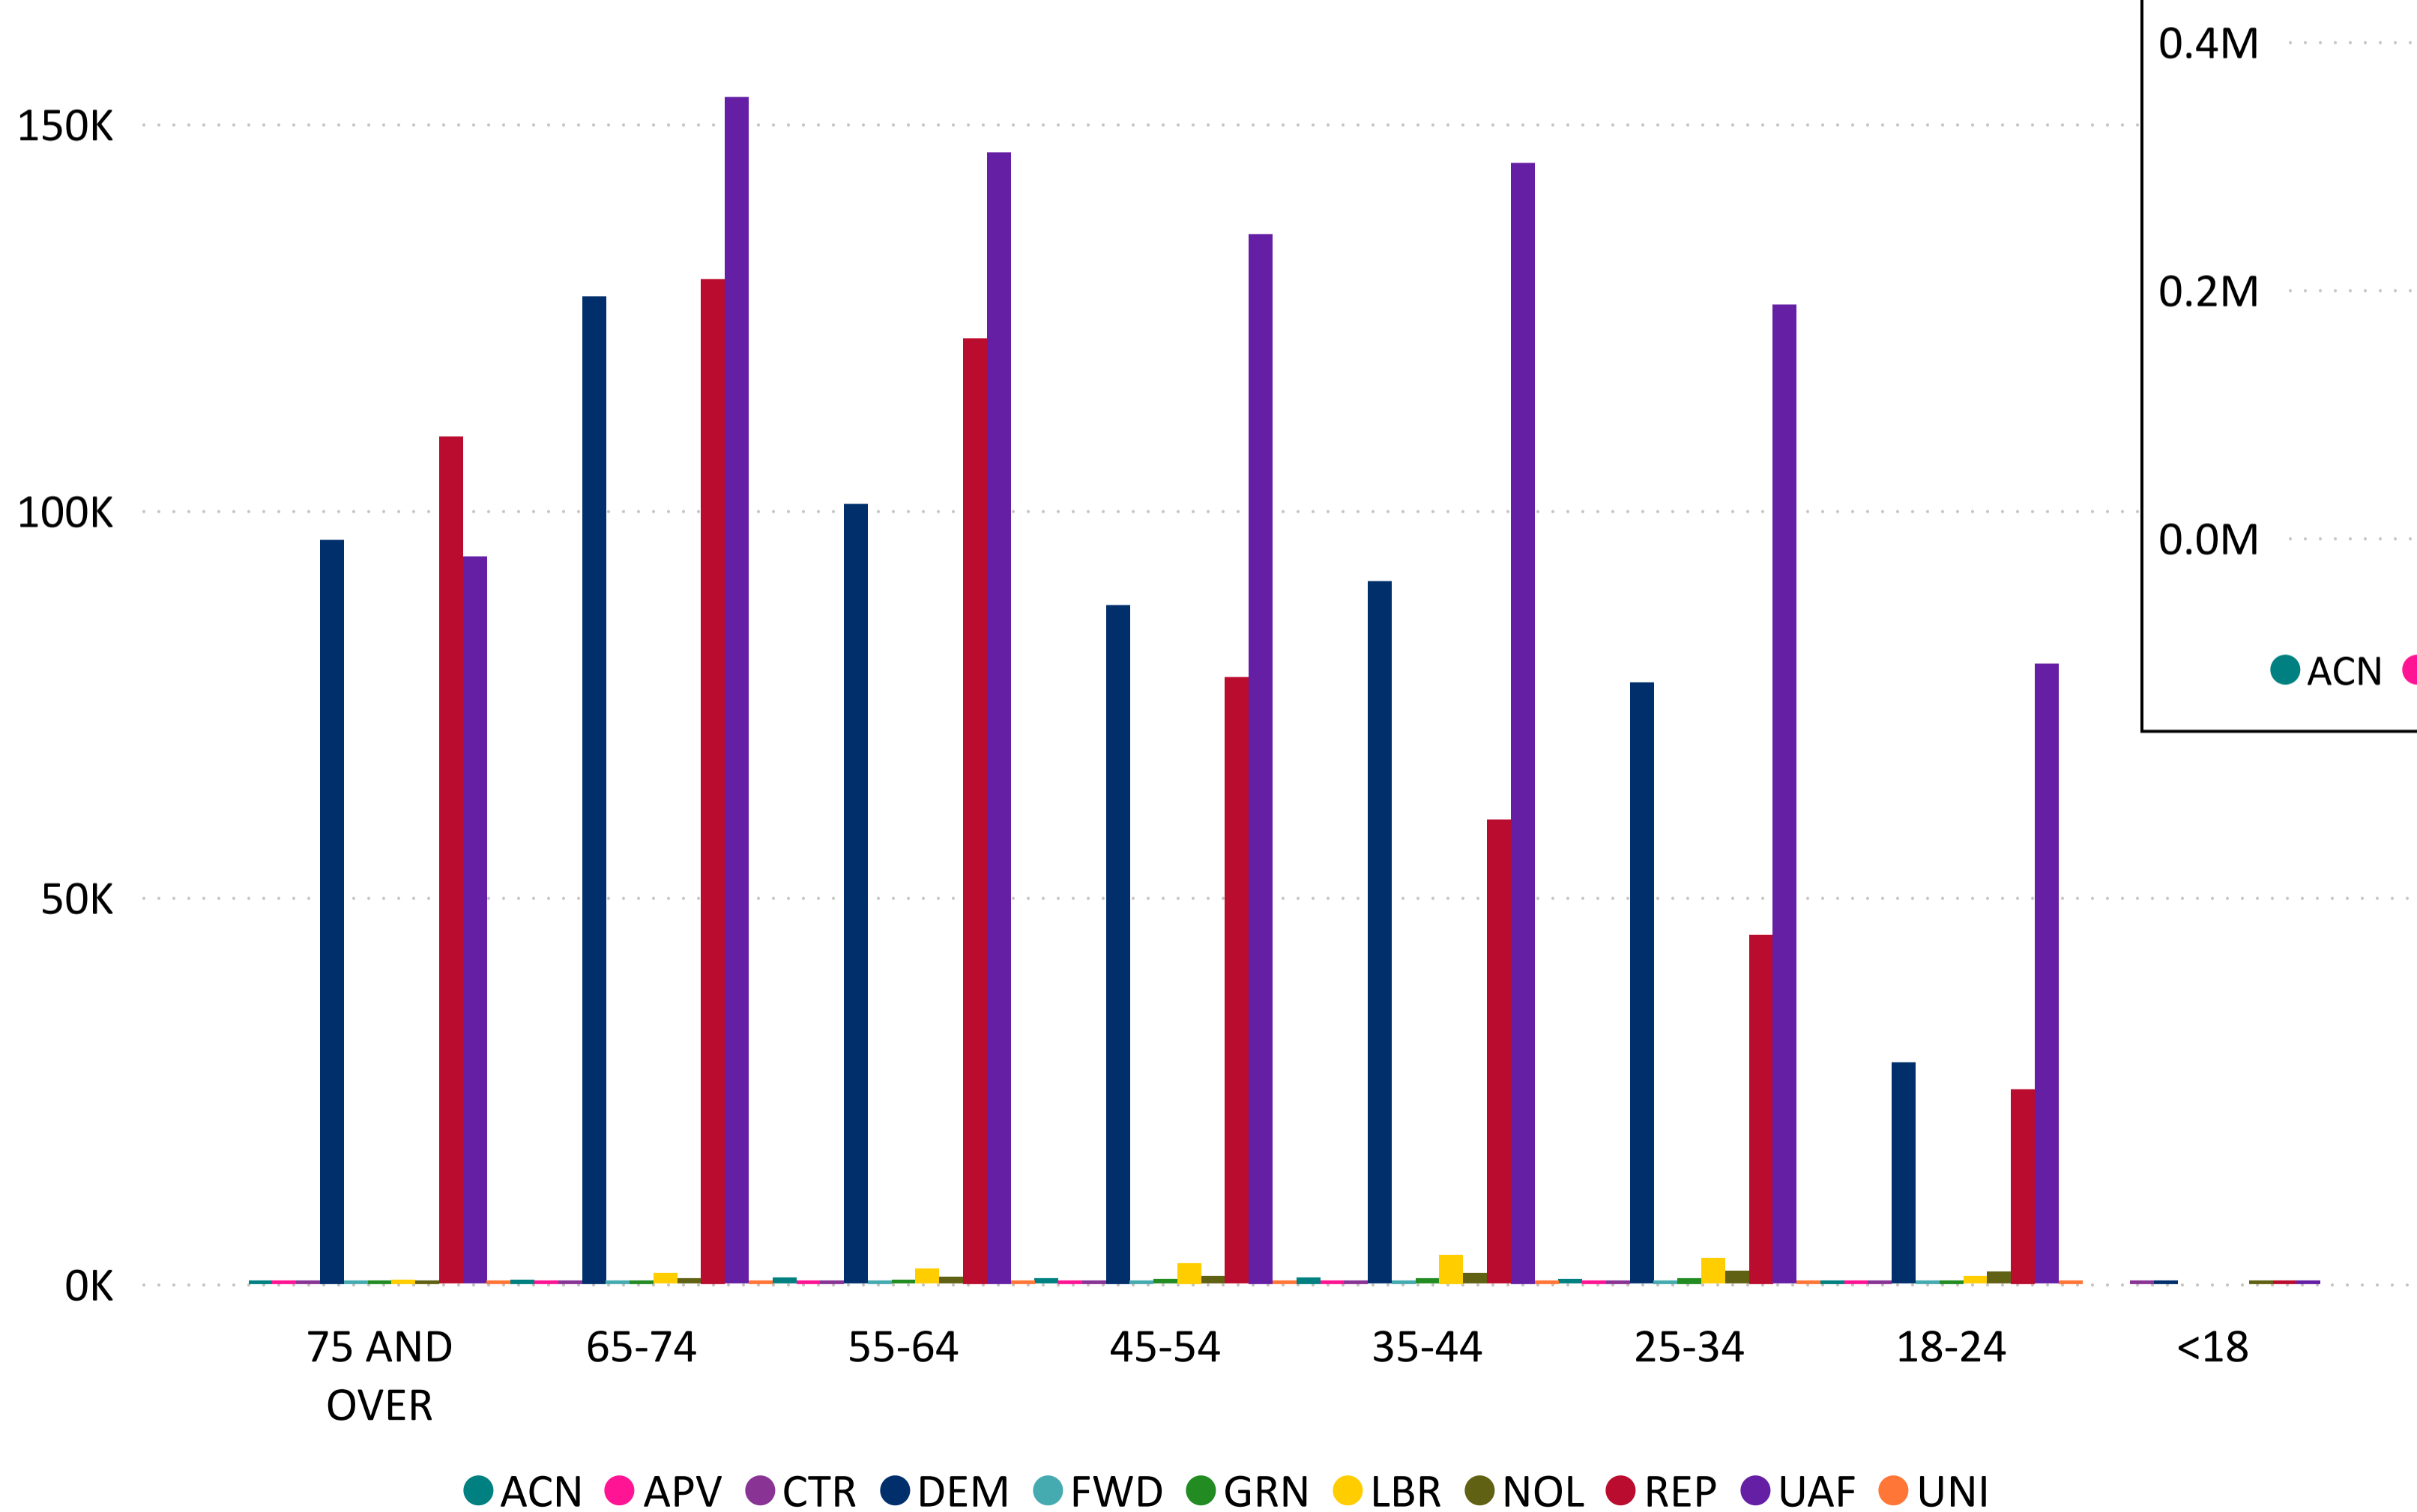

### Ballots Returned by Party Registration

### Percent of Total Active Voters by Party Registration

# Total Ballots Returned

As of 11:59 PM 11/3/24

### Ballot Type Returned by Age Range