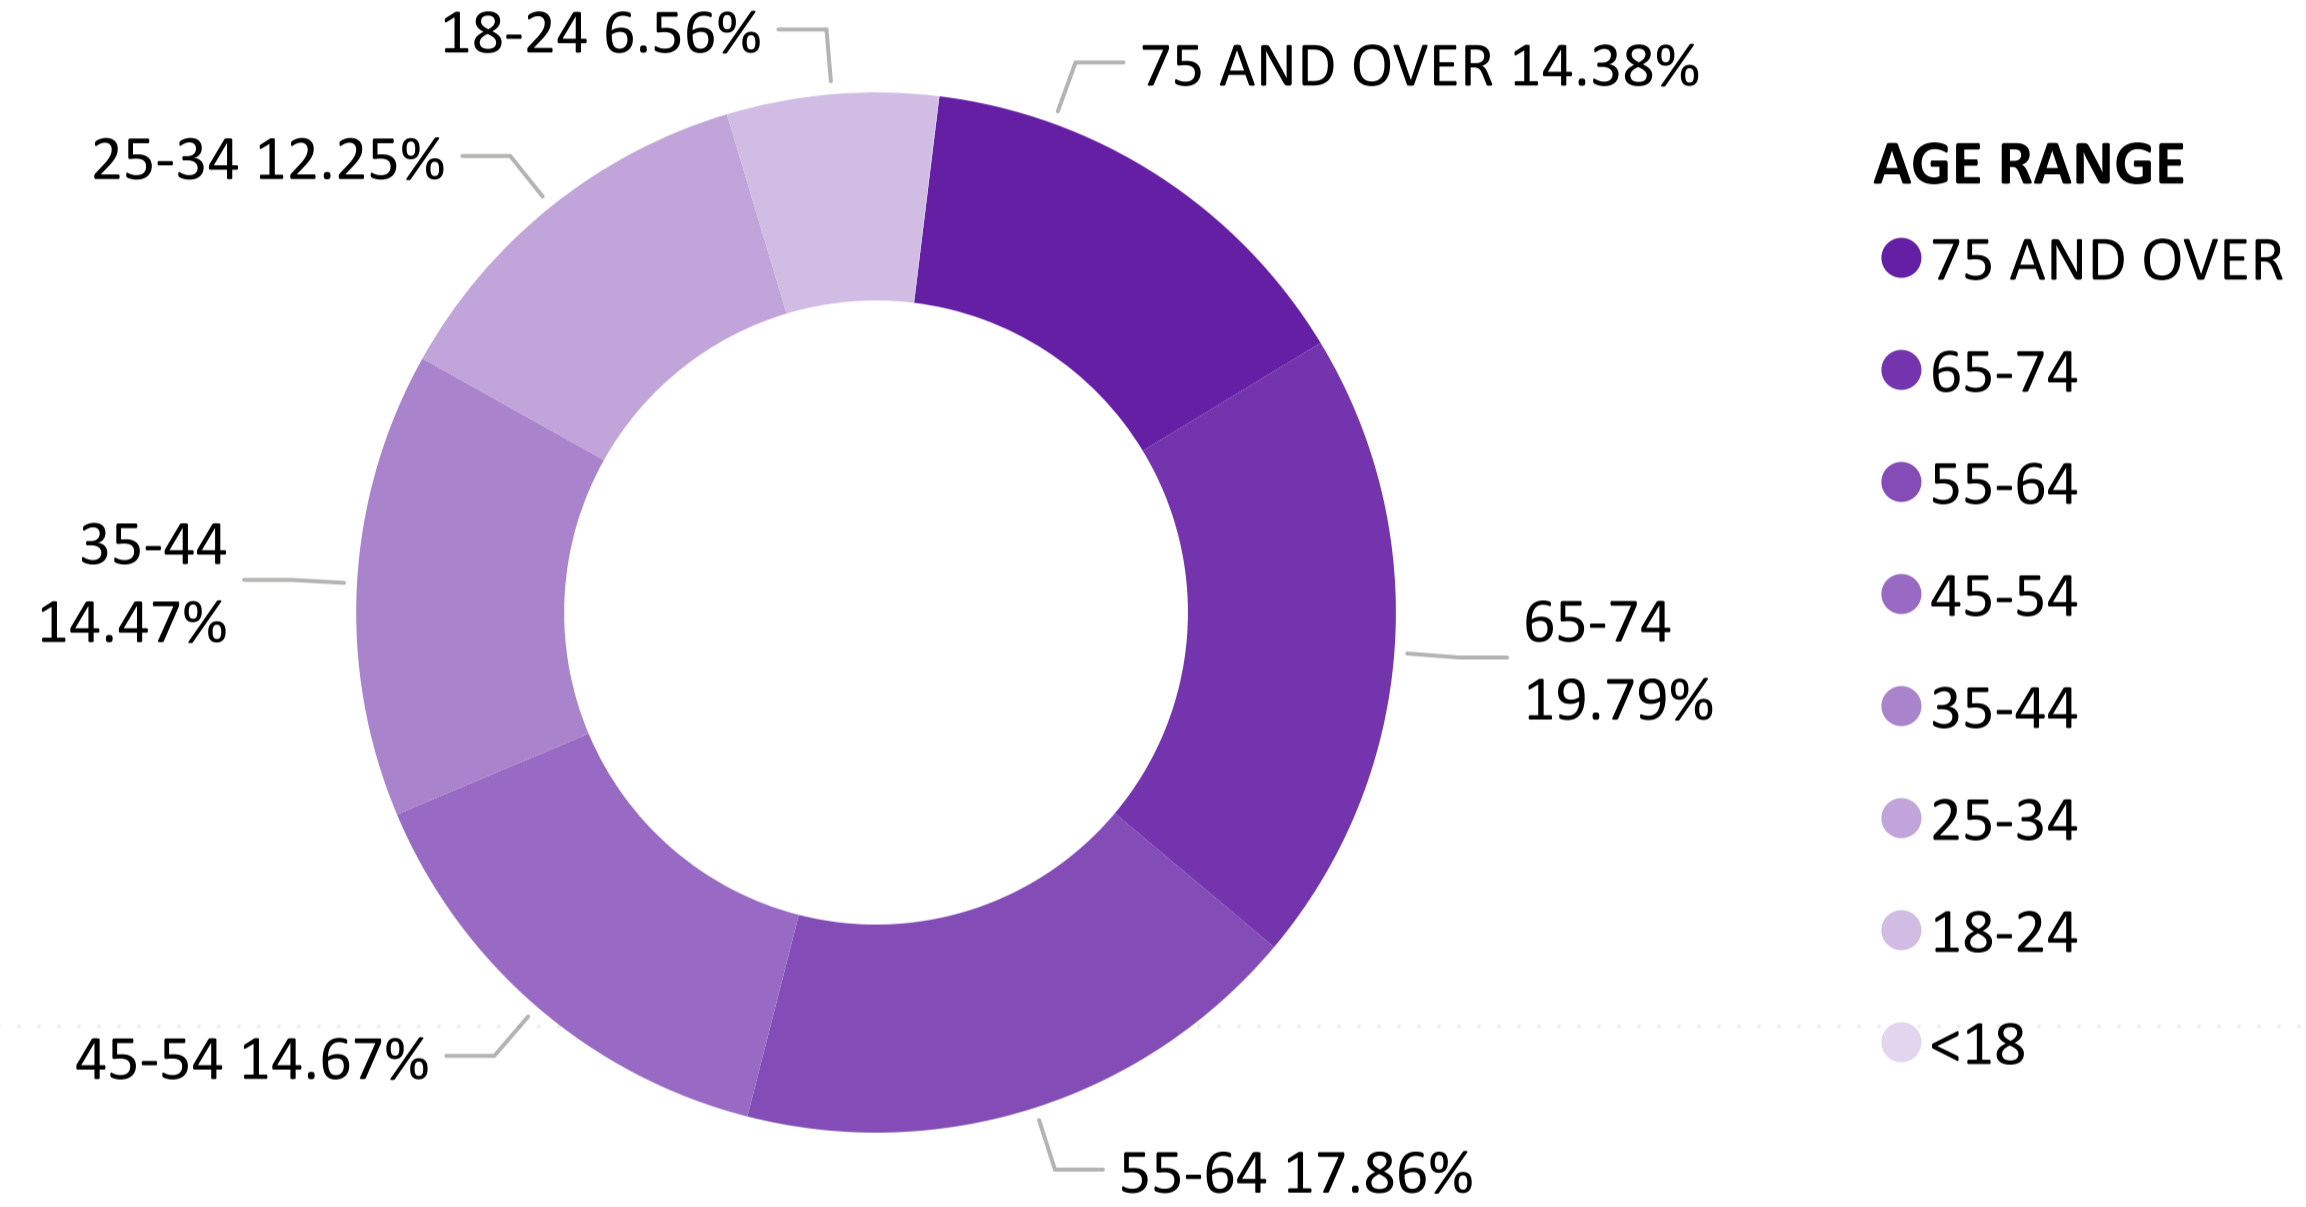

### Ballot Type Returned by Age Range

### Ballot Type Returned by Gender

Abbreviation	Party
ACN	American Constitution
APV	Approval Voting
CTR	Center
DEM	Democrat
FWD	Forward
GRN	Green
LBR	Libertarian
NOL	No Labels
REP	Republican
UAF	Unaffiliated
UNI	Unity

# Total Ballots Returned

As of 11:59 PM 11/3/24

### Ballots Returned by Age Range