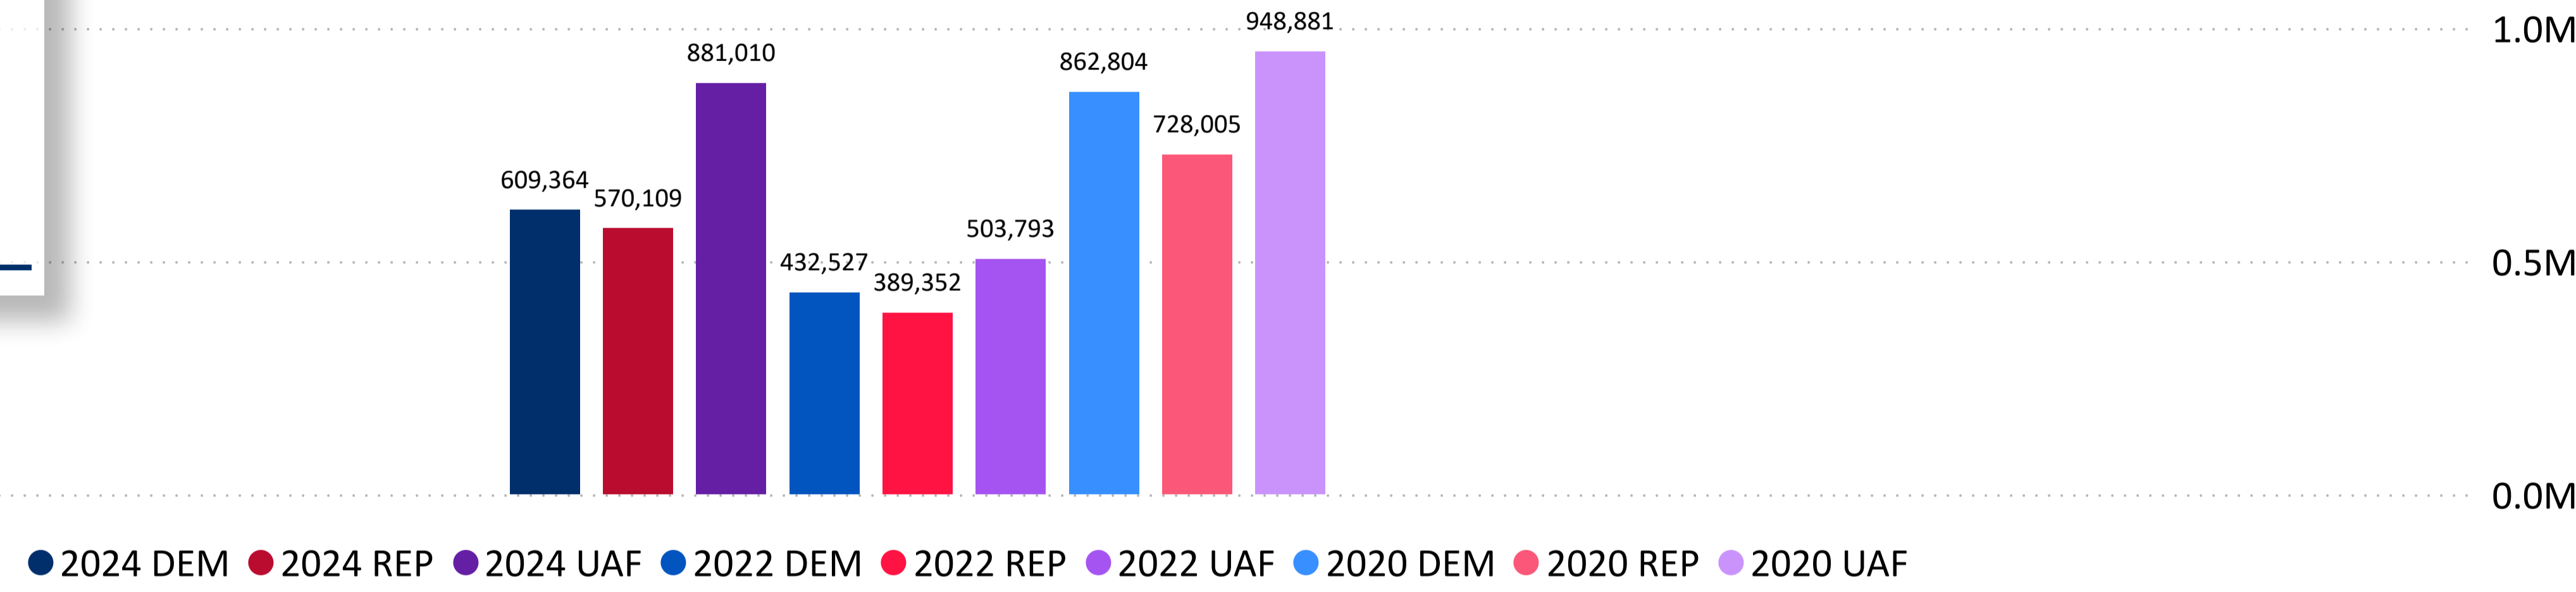

Total Ballots Returned

As of 11:59 PM 11/3/24

2,092,035

2024 General Election
November 4, 2024
Ballot Return Reporting

Ballots Returned by Major Party Registration

2,022,936
2024 MAIL BALLOTS TOTAL

69,099
2024 IN PERSON TOTAL