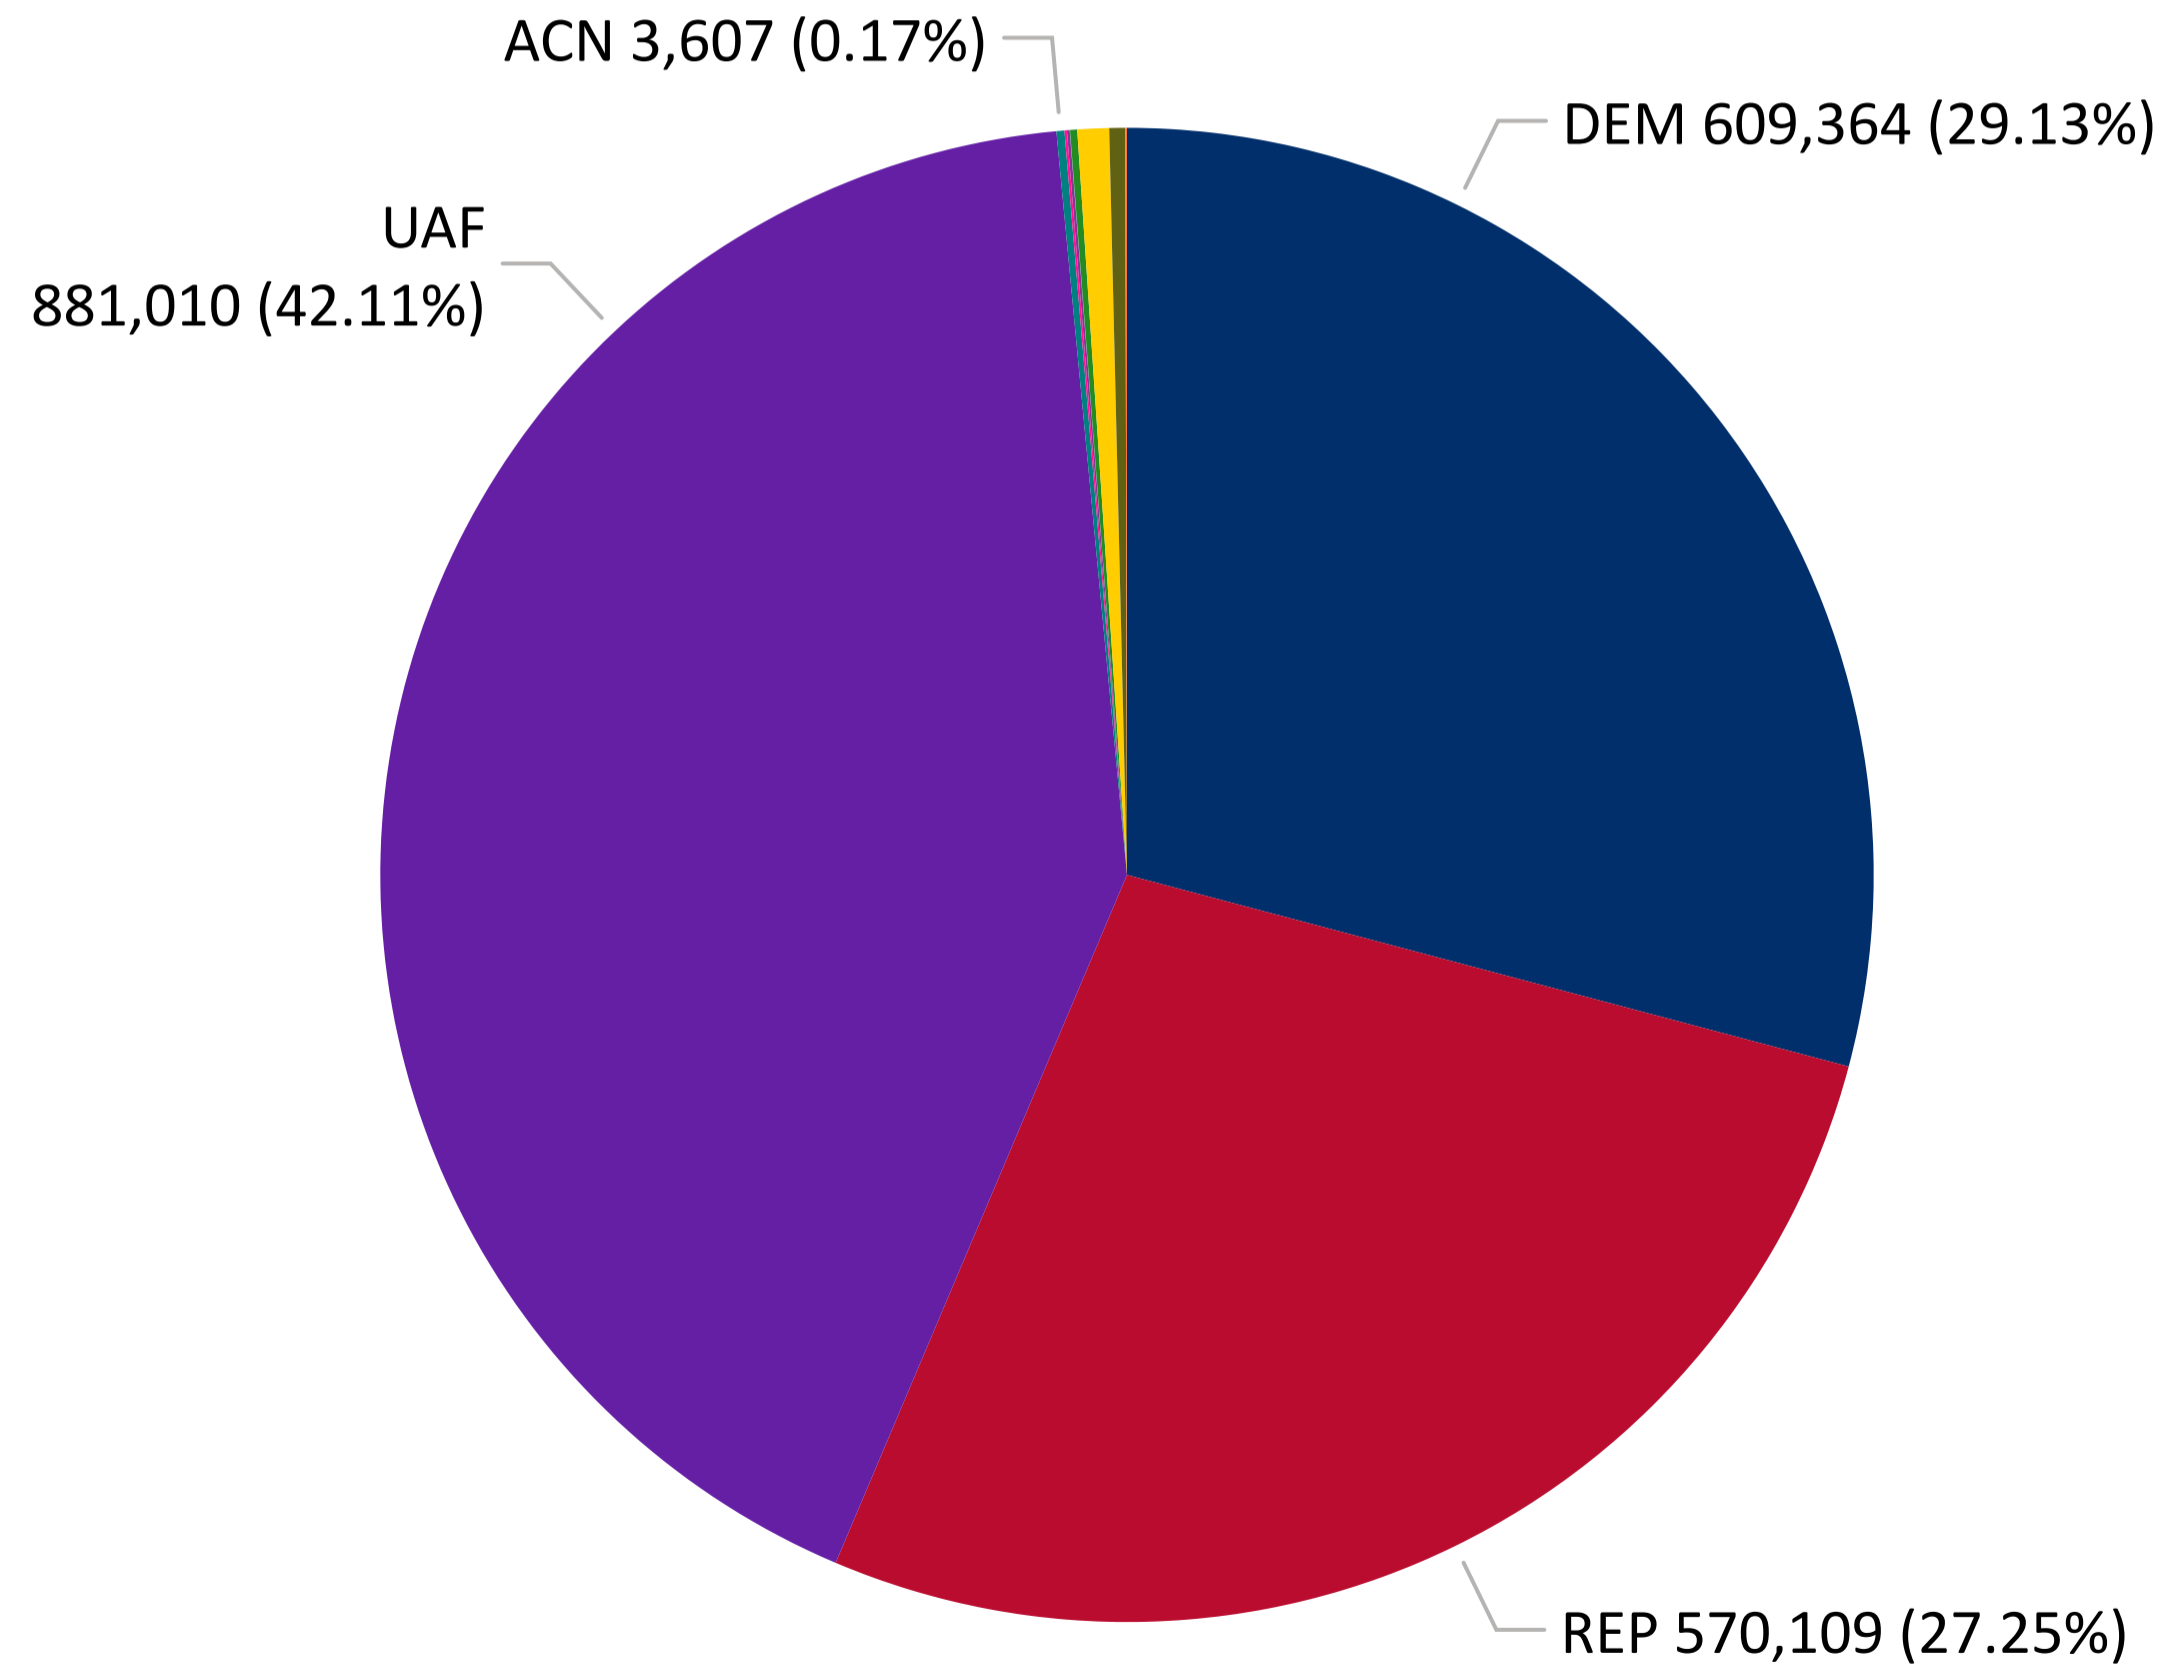

Total Ballots Returned

As of 11:59 PM 11/3/24

2,092,035

Ballots Returned by Party Registration