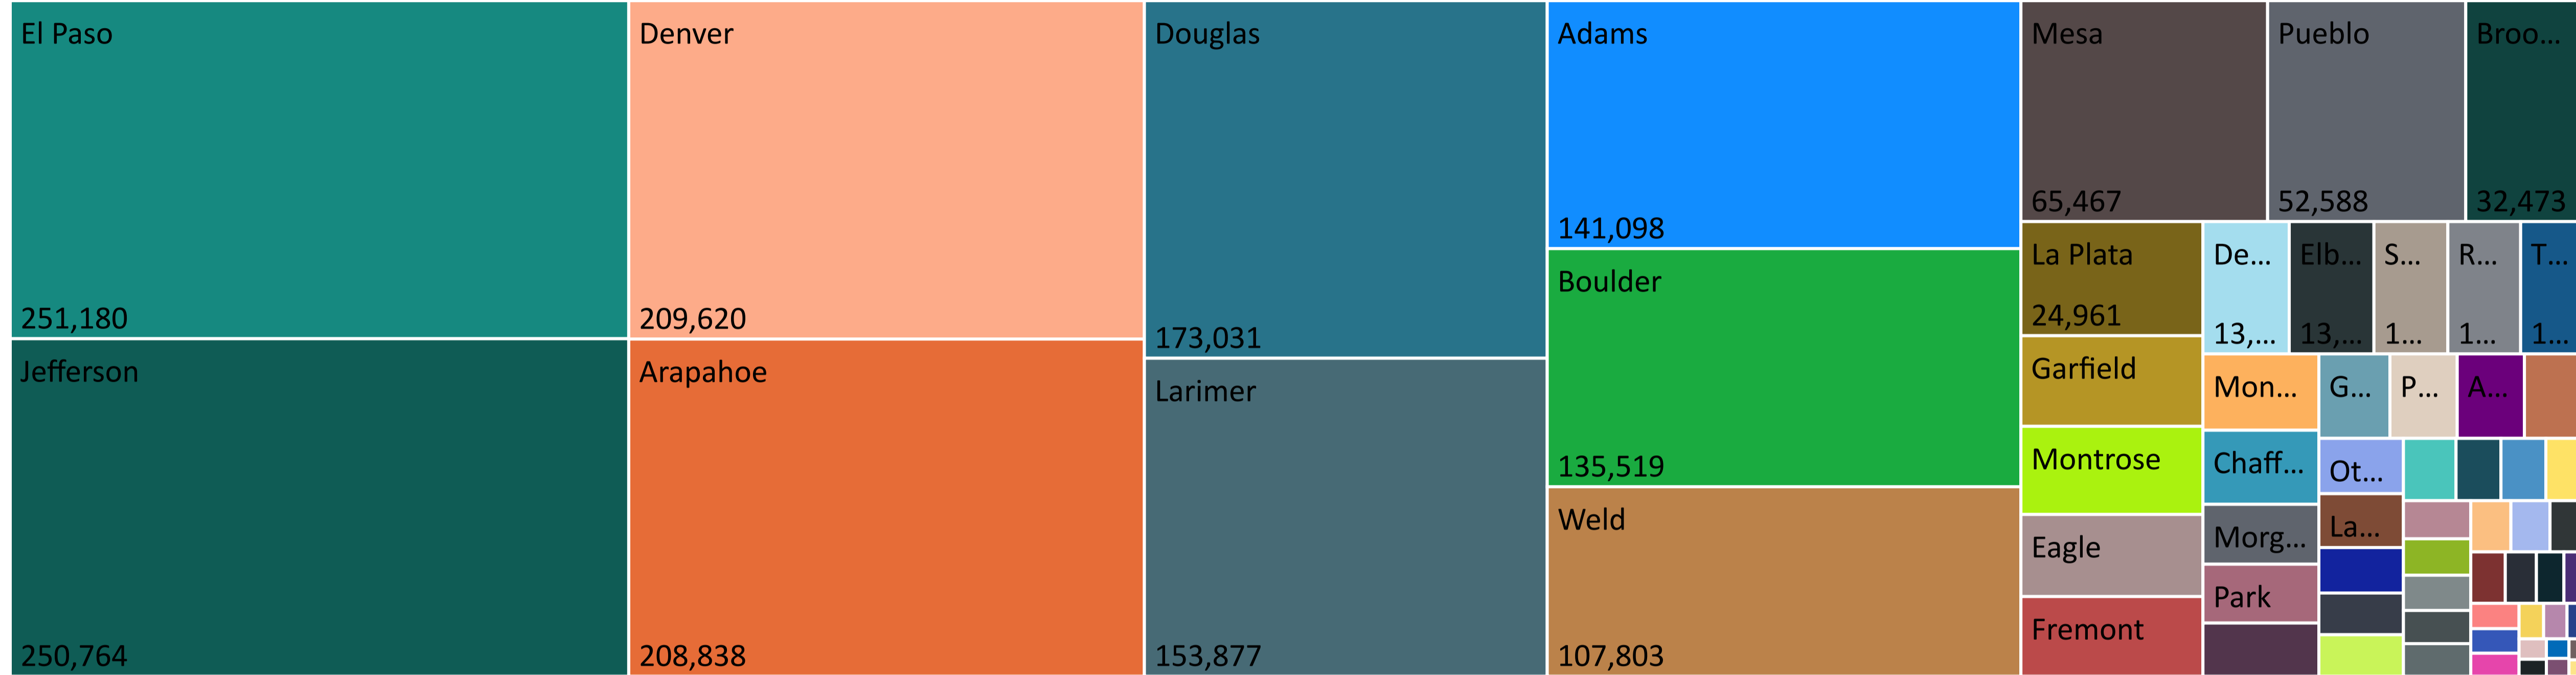

### Ballots Returned by Age Range

### Ballots Returned by Gender/Age Range

## 2,092,035

141,098	4,618	208,838	6,821	1,332	1,495	135,519	32,473	10,321	670
Adams	Alamosa	Arapahoe	Archuleta	Baca	Bent	Boulder	Broomfield	Chaffee	Cheyenne
3,937	2,633	1,470	1,048	2,851	13,719	209,620	999	173,031	17,949
Clear Creek	Conejos	Costilla	Crowley	Custer	Delta	Denver	Dolores	Douglas	Eagle
251,180	13,467	17,418	19,809	2,684	7,211	6,461	483	3,364	483
El Paso	Elbert	Fremont	Garfield	Gilpin	Grand	Gunnison	Hinsdale	Huerfano	Jackson
250,764	556	2,132	24,961	2,345	153,877	5,475	1,699	7,402	65,467
Jefferson	Kiowa	Kit Carson	La Plata	Lake	Larimer	Las Animas	Lincoln	Logan	Mesa
530	4,237	10,631	19,275	8,340	5,619	3,163	8,196	1,424	6,826
Mineral	Moffat	Montezuma	Montrose	Morgan	Otero	Ouray	Park	Phillips	Pitkin
3,361	52,588	2,470	4,211	11,572	2,407	375	3,083	900	11,747
Prowers	Pueblo	Rio Blanco	Rio Grande	Routt	Saguache	San Juan	San Miguel	Sedgwick	Summit
10,726	1,923	107,803	2,948						
Teller	Washington	Weld	Yuma						