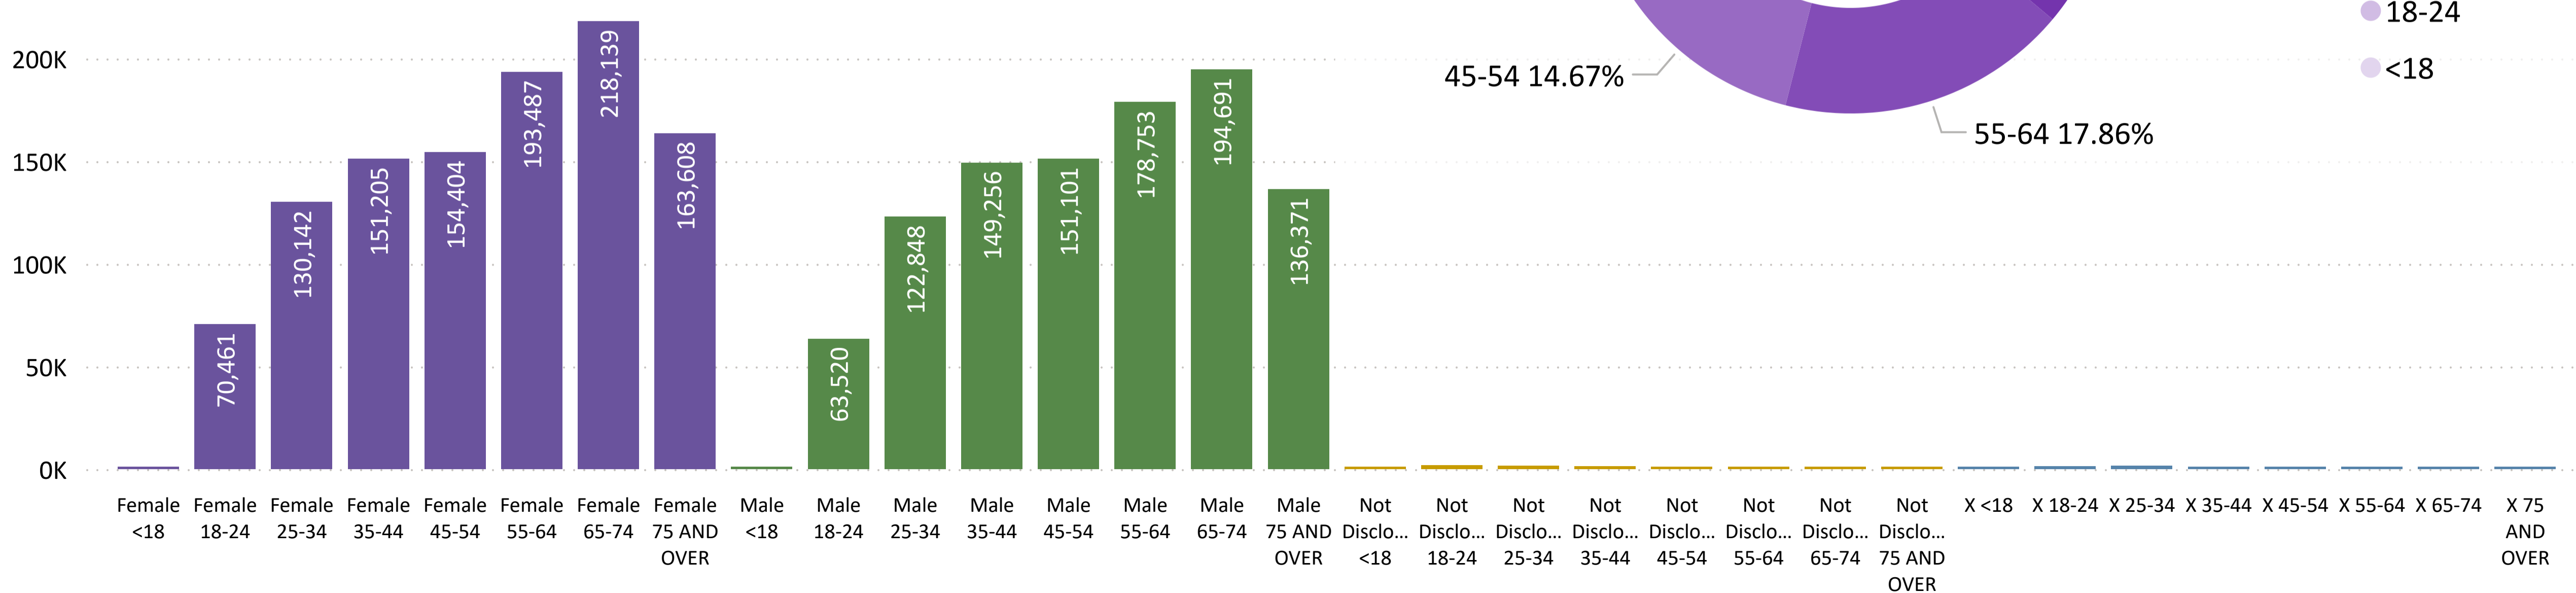

Ballots Returned by Gender/Age Range