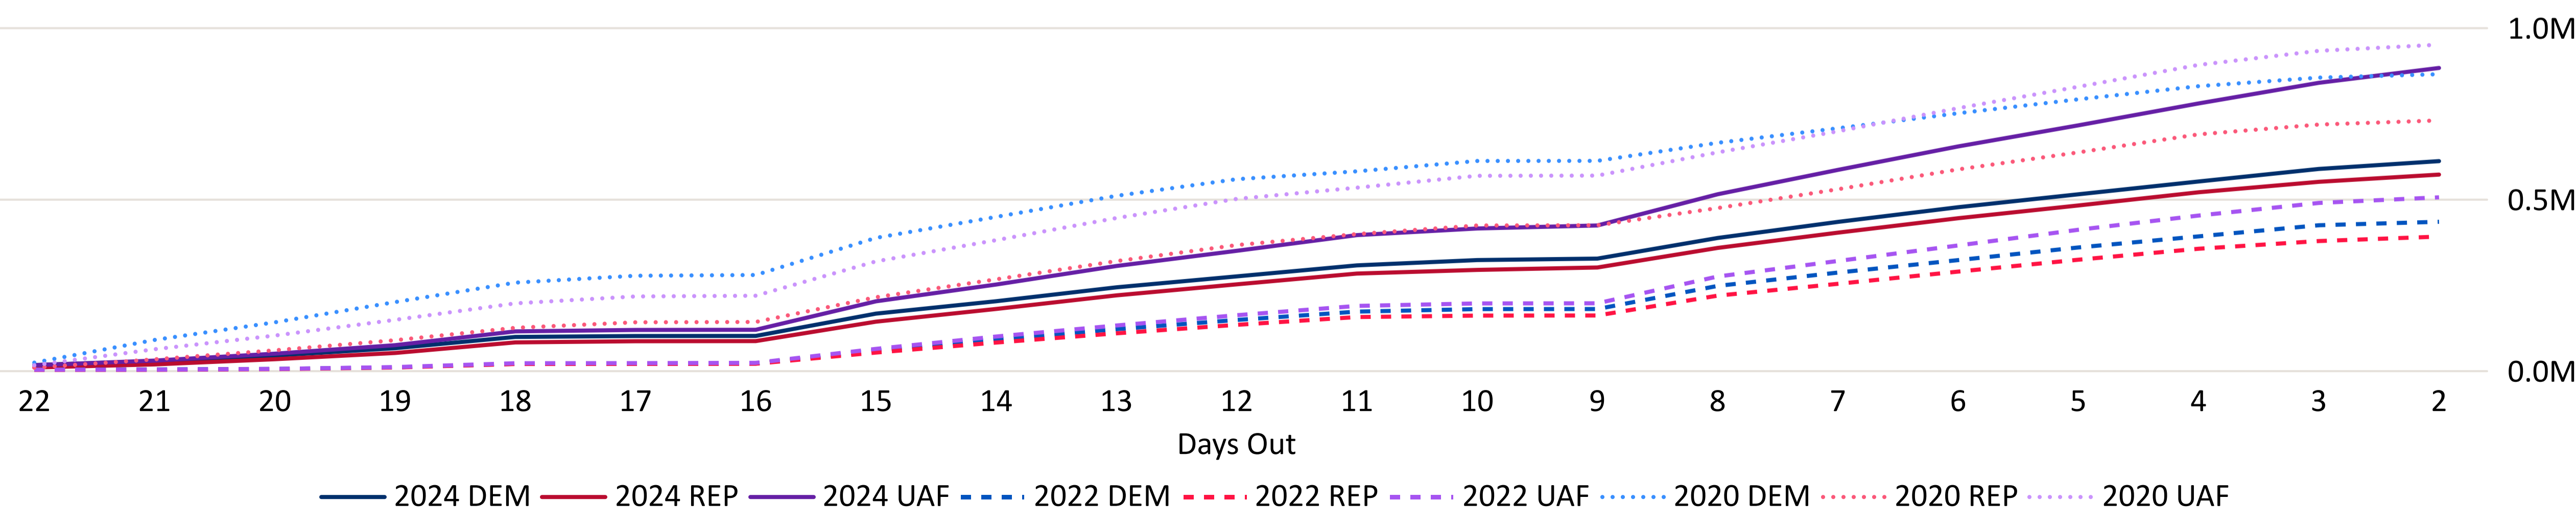

## 2,092,035

2024 General Election  
November 4, 2024  
Ballot Return Reporting

### Trend Line of Ballots Returned by Day 2020, 2022 & 2024 by Major Party Registration