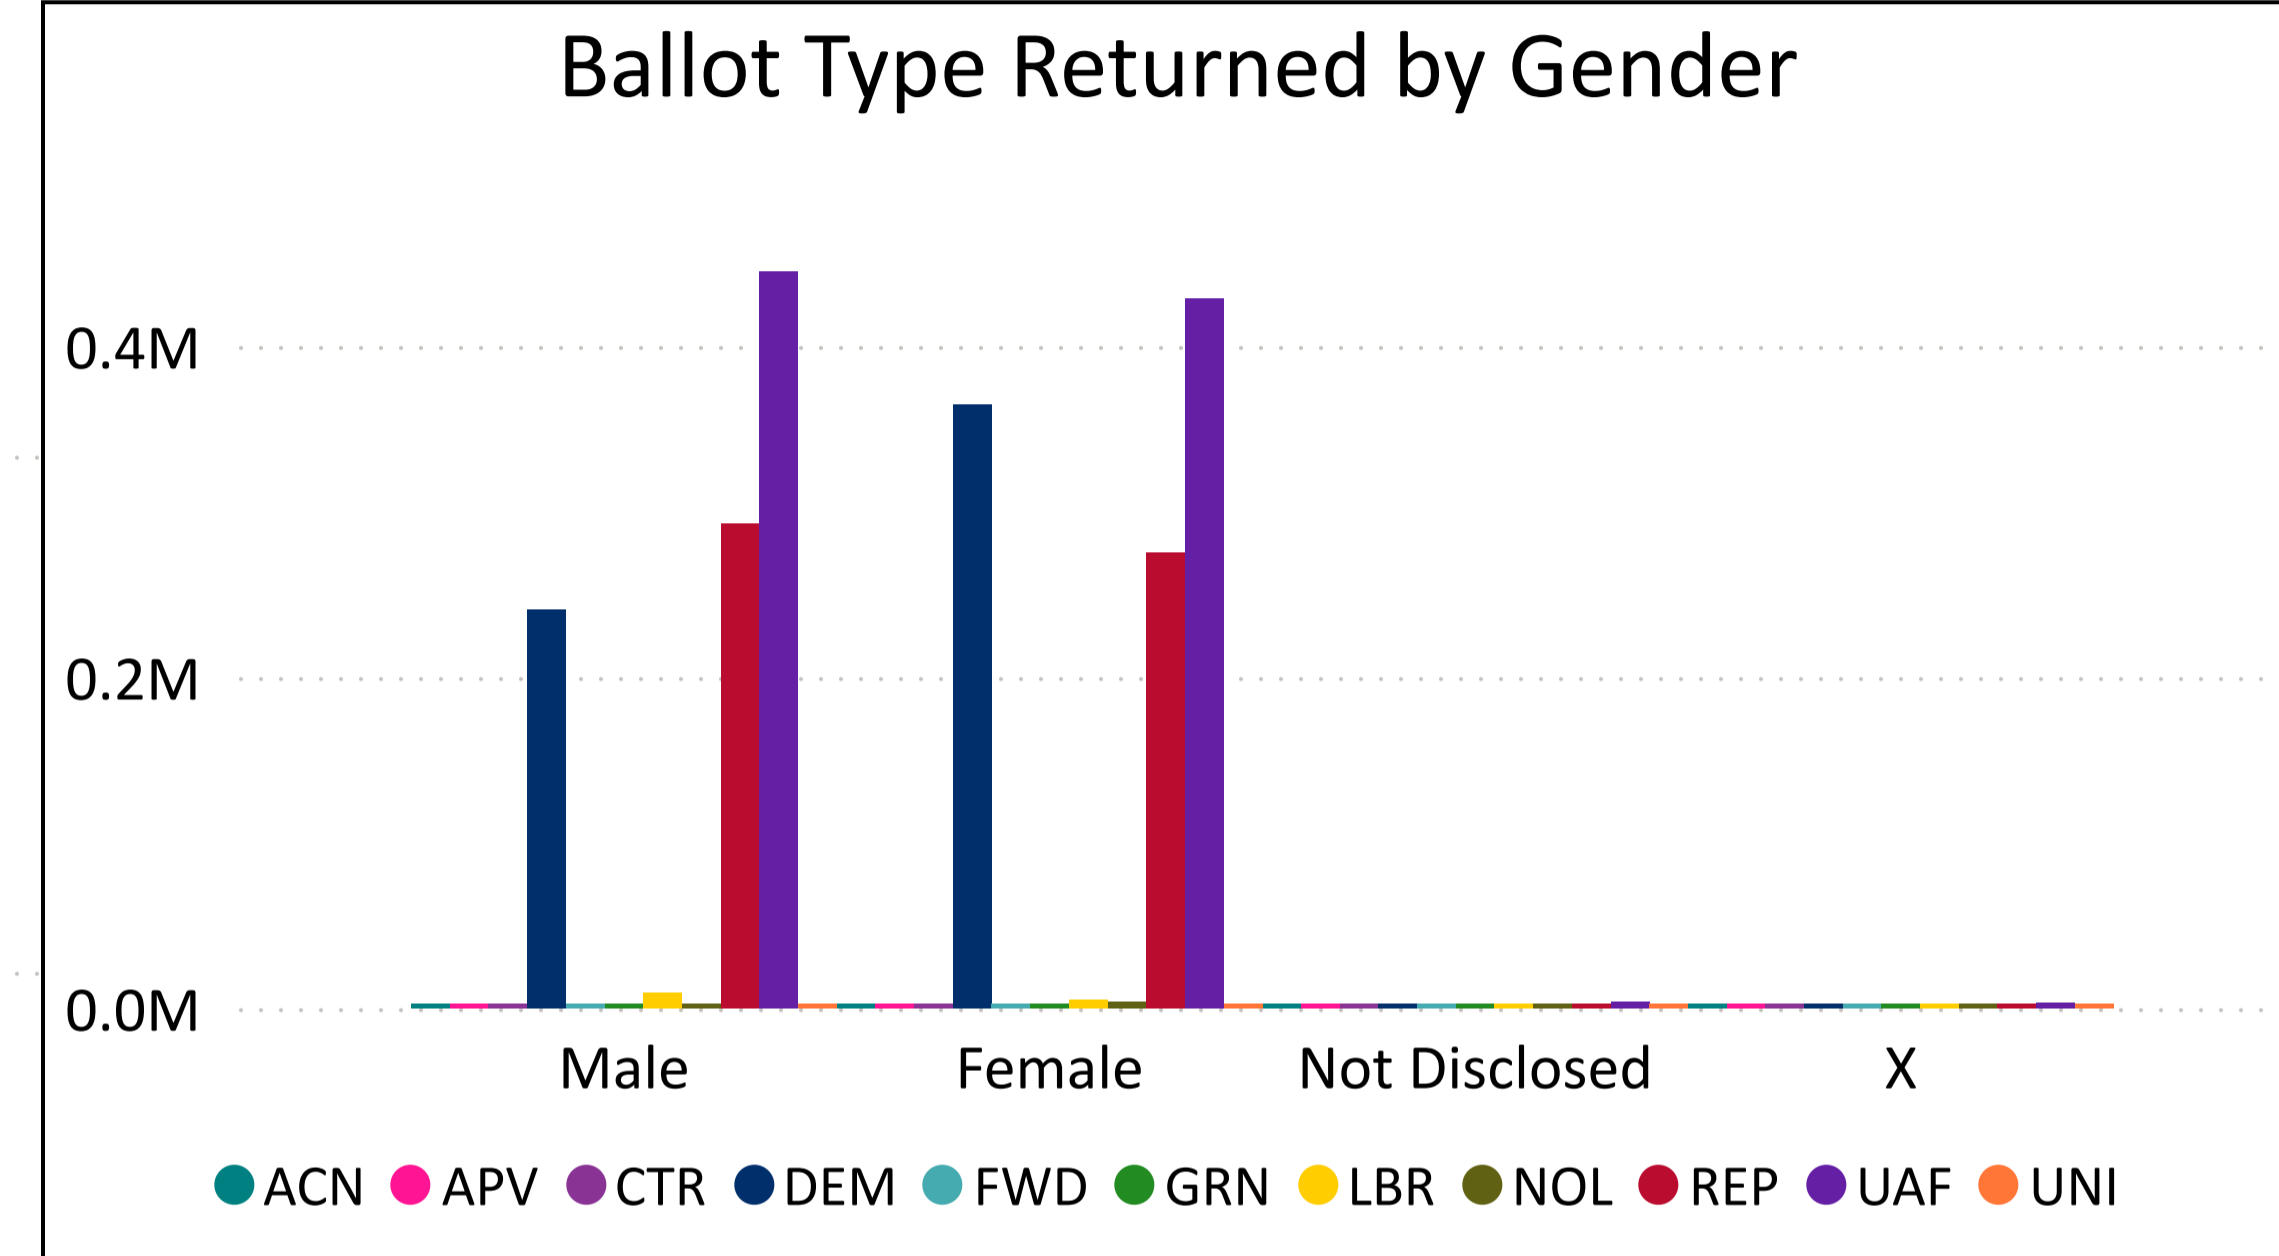

Ballot Type Returned by Gender

Abbreviation	Party
ACN	American Constitution
APV	Approval Voting
CTR	Center
DEM	Democrat
FWD	Forward
GRN	Green
LBR	Libertarian
NOL	No Labels
REP	Republican
UAF	Unaffiliated
UNI	Unity