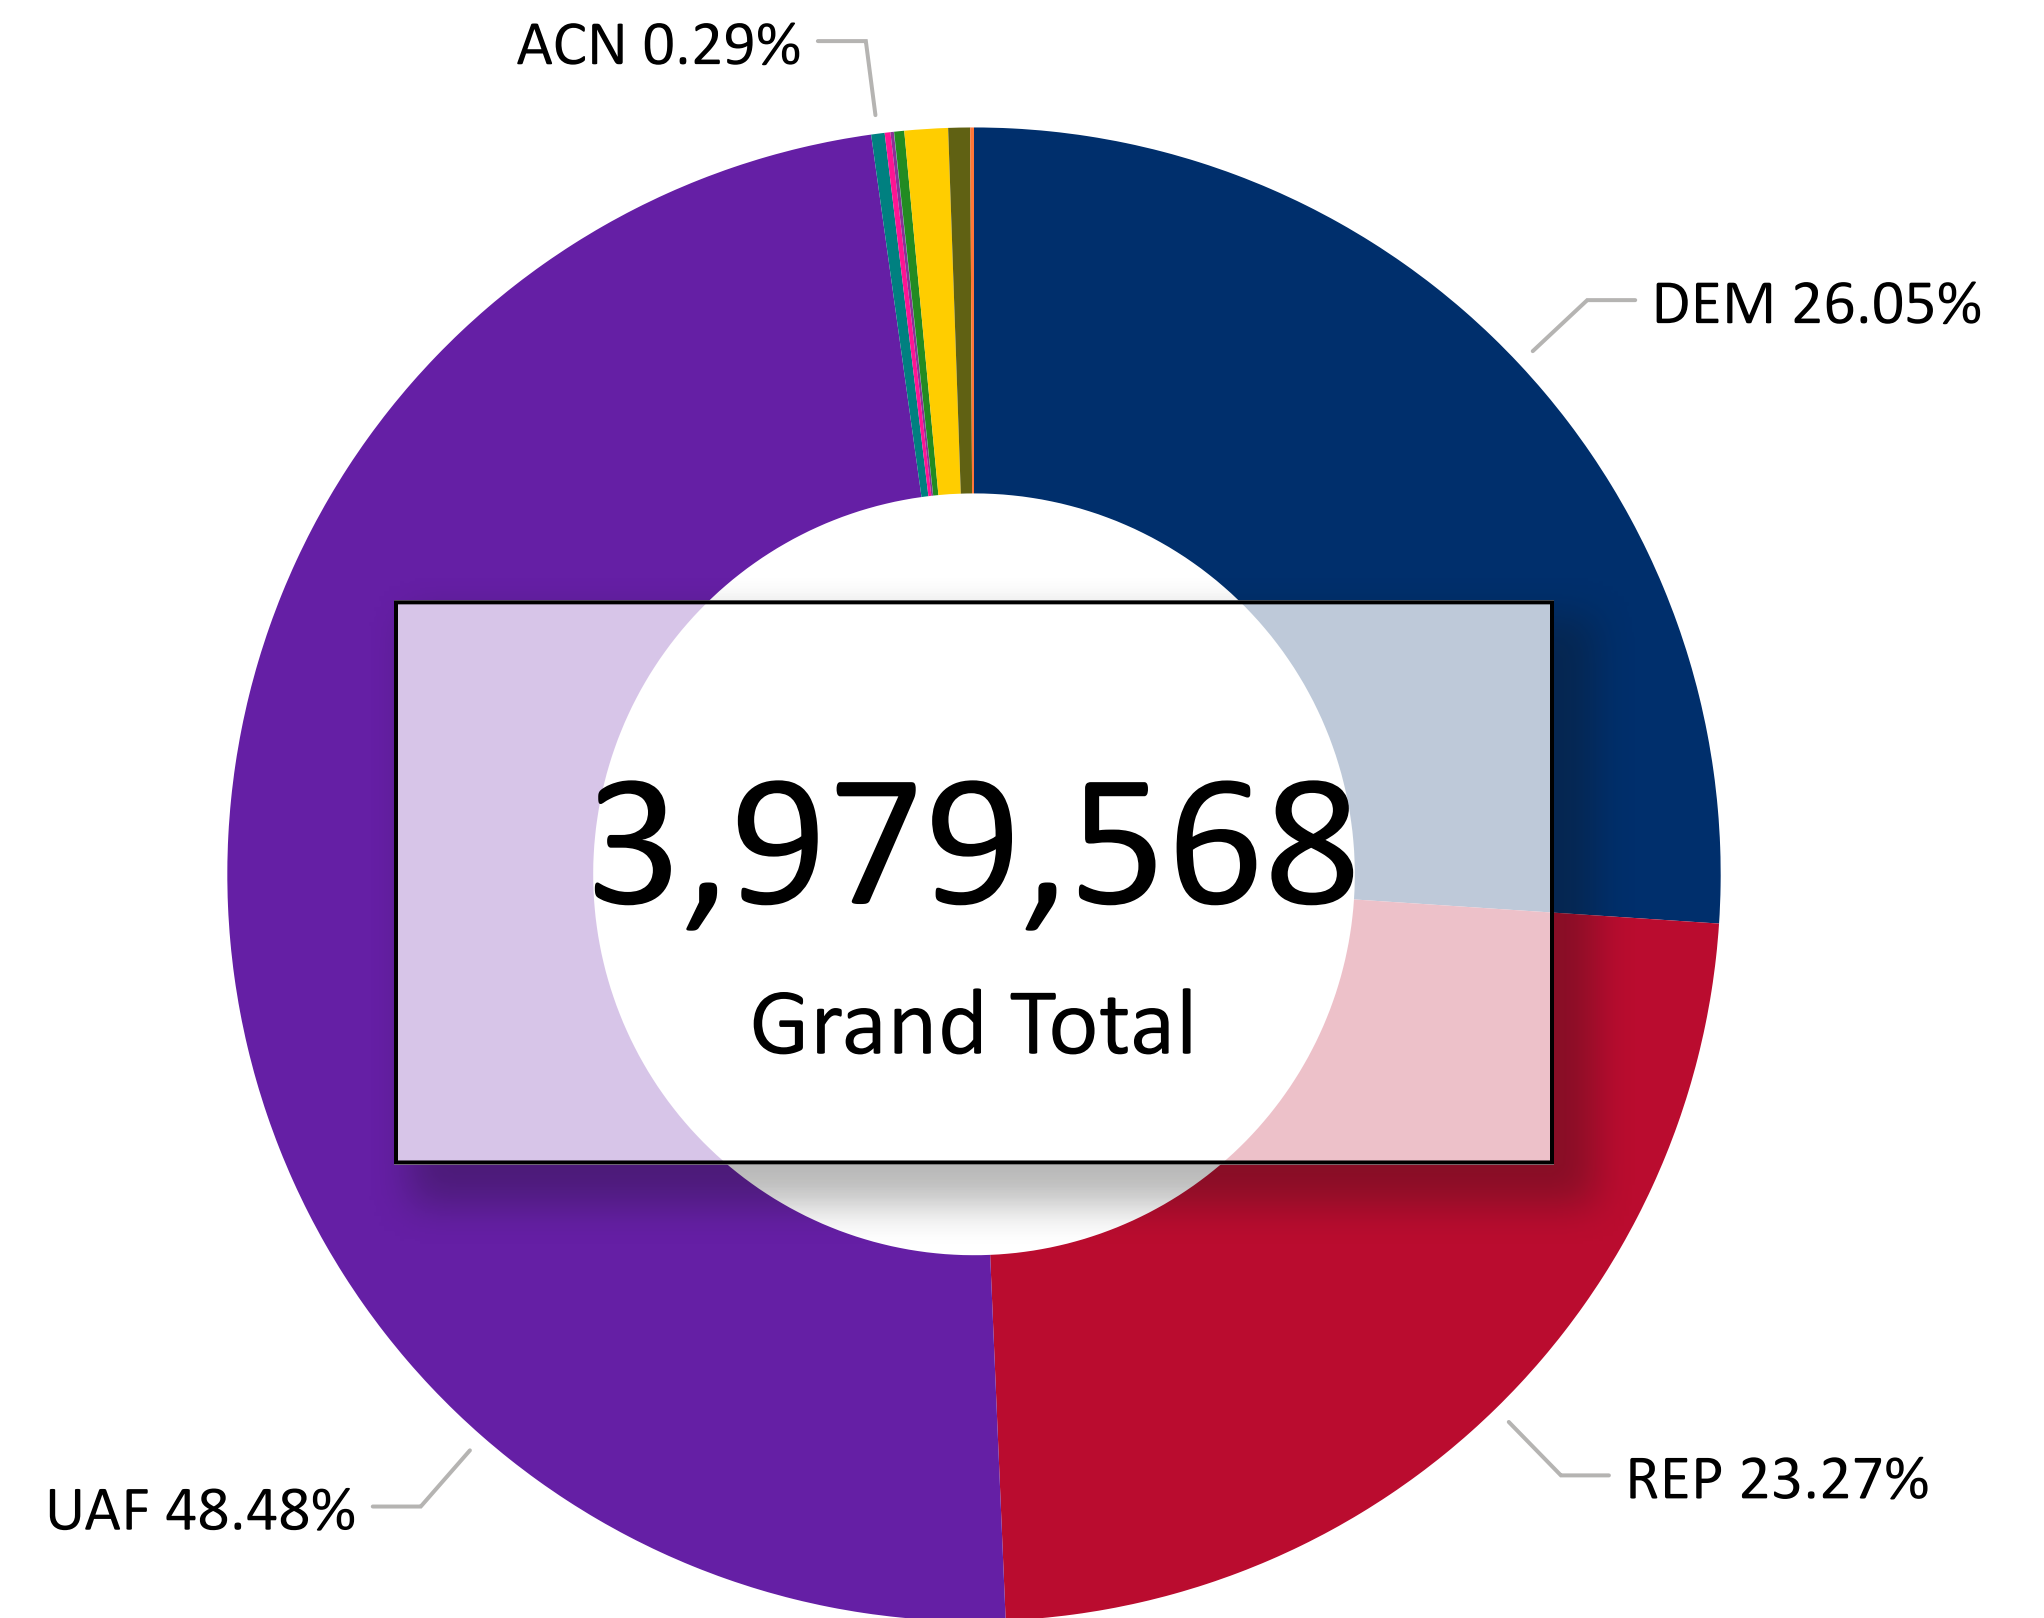

Total Ballots Returned

As of 11:59 PM 10/22/24

2024 General Election
October 23, 2024
Ballot Return Reporting

636,597

Ballots Returned by Major Party Registration

630,782
2024 MAIL BALLOTS TOTAL

5,815
2024 IN PERSON TOTAL

Trend Line of Ballots Returned by Day 2020, 2022 & 2024 by Major Party Registration

Total Ballots Returned

As of 11:59 PM 10/22/24

636,597

Ballots Returned by Party Registration

Percent of Total Active Voters by Party Registration

Total Ballots Returned

As of 11:59 PM 10/22/24

636,597

Ballot Type Returned by Age Range

Ballot Type Returned by Gender

Abbreviation	Party
ACN	American Constitution
APV	Approval Voting
CTR	Center
DEM	Democrat
FWD	Forward
GRN	Green
LBR	Libertarian
NOL	No Labels
REP	Republican
UAF	Unaffiliated
UNI	Unity

Total Ballots Returned

As of 11:59 PM 10/22/24

636,597

Ballots Returned by Age Range

Ballots Returned by Gender/Age Range

Total Ballots Returned

As of 11:59 PM 10/22/24

636,597