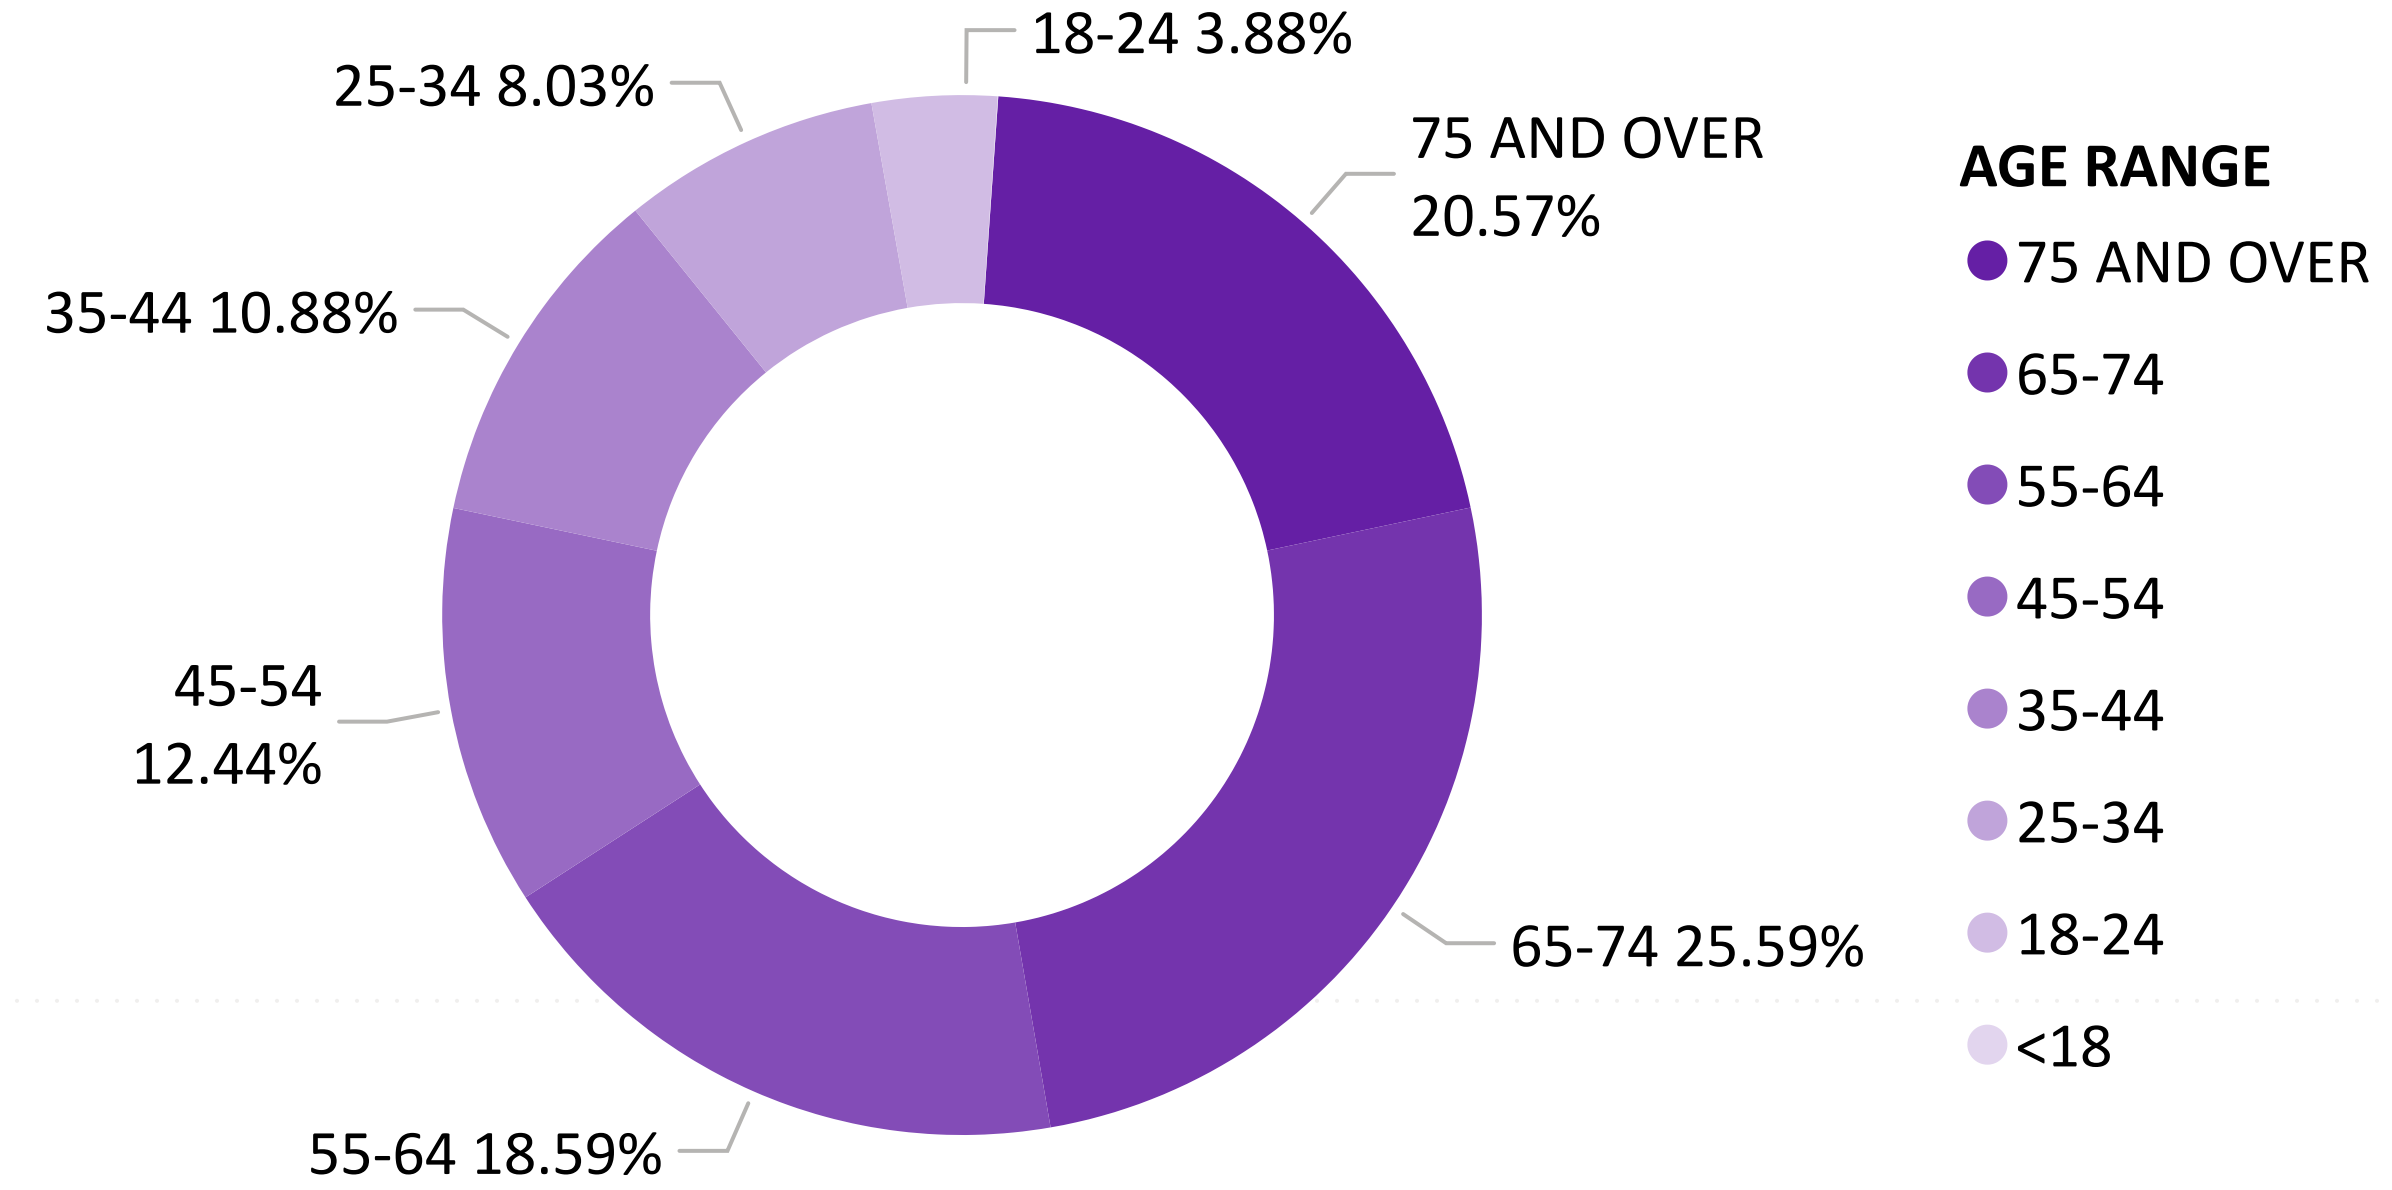

Total Ballots Returned

As of 11:59 PM 10/22/24

2024 General Election
October 23, 2024
Ballot Return Reporting

636,597

Ballots Returned by Major Party Registration

630,782
2024 MAIL BALLOTS TOTAL

5,815
2024 IN PERSON TOTAL

Trend Line of Ballots Returned by Day 2020, 2022 & 2024 by Major Party Registration

Total Ballots Returned

As of 11:59 PM 10/22/24

636,597

Ballots Returned by Party Registration

Percent of Total Active Voters by Party Registration

Total Ballots Returned

As of 11:59 PM 10/22/24

636,597

Ballot Type Returned by Age Range

Ballot Type Returned by Gender

Abbreviation	Party
ACN	American Constitution
APV	Approval Voting
CTR	Center
DEM	Democrat
FWD	Forward
GRN	Green
LBR	Libertarian
NOL	No Labels
REP	Republican
UAF	Unaffiliated
UNI	Unity

Total Ballots Returned

As of 11:59 PM 10/22/24

636,597

Ballots Returned by Age Range

Ballots Returned by Gender/Age Range

Total Ballots Returned

As of 11:59 PM 10/22/24

636,597