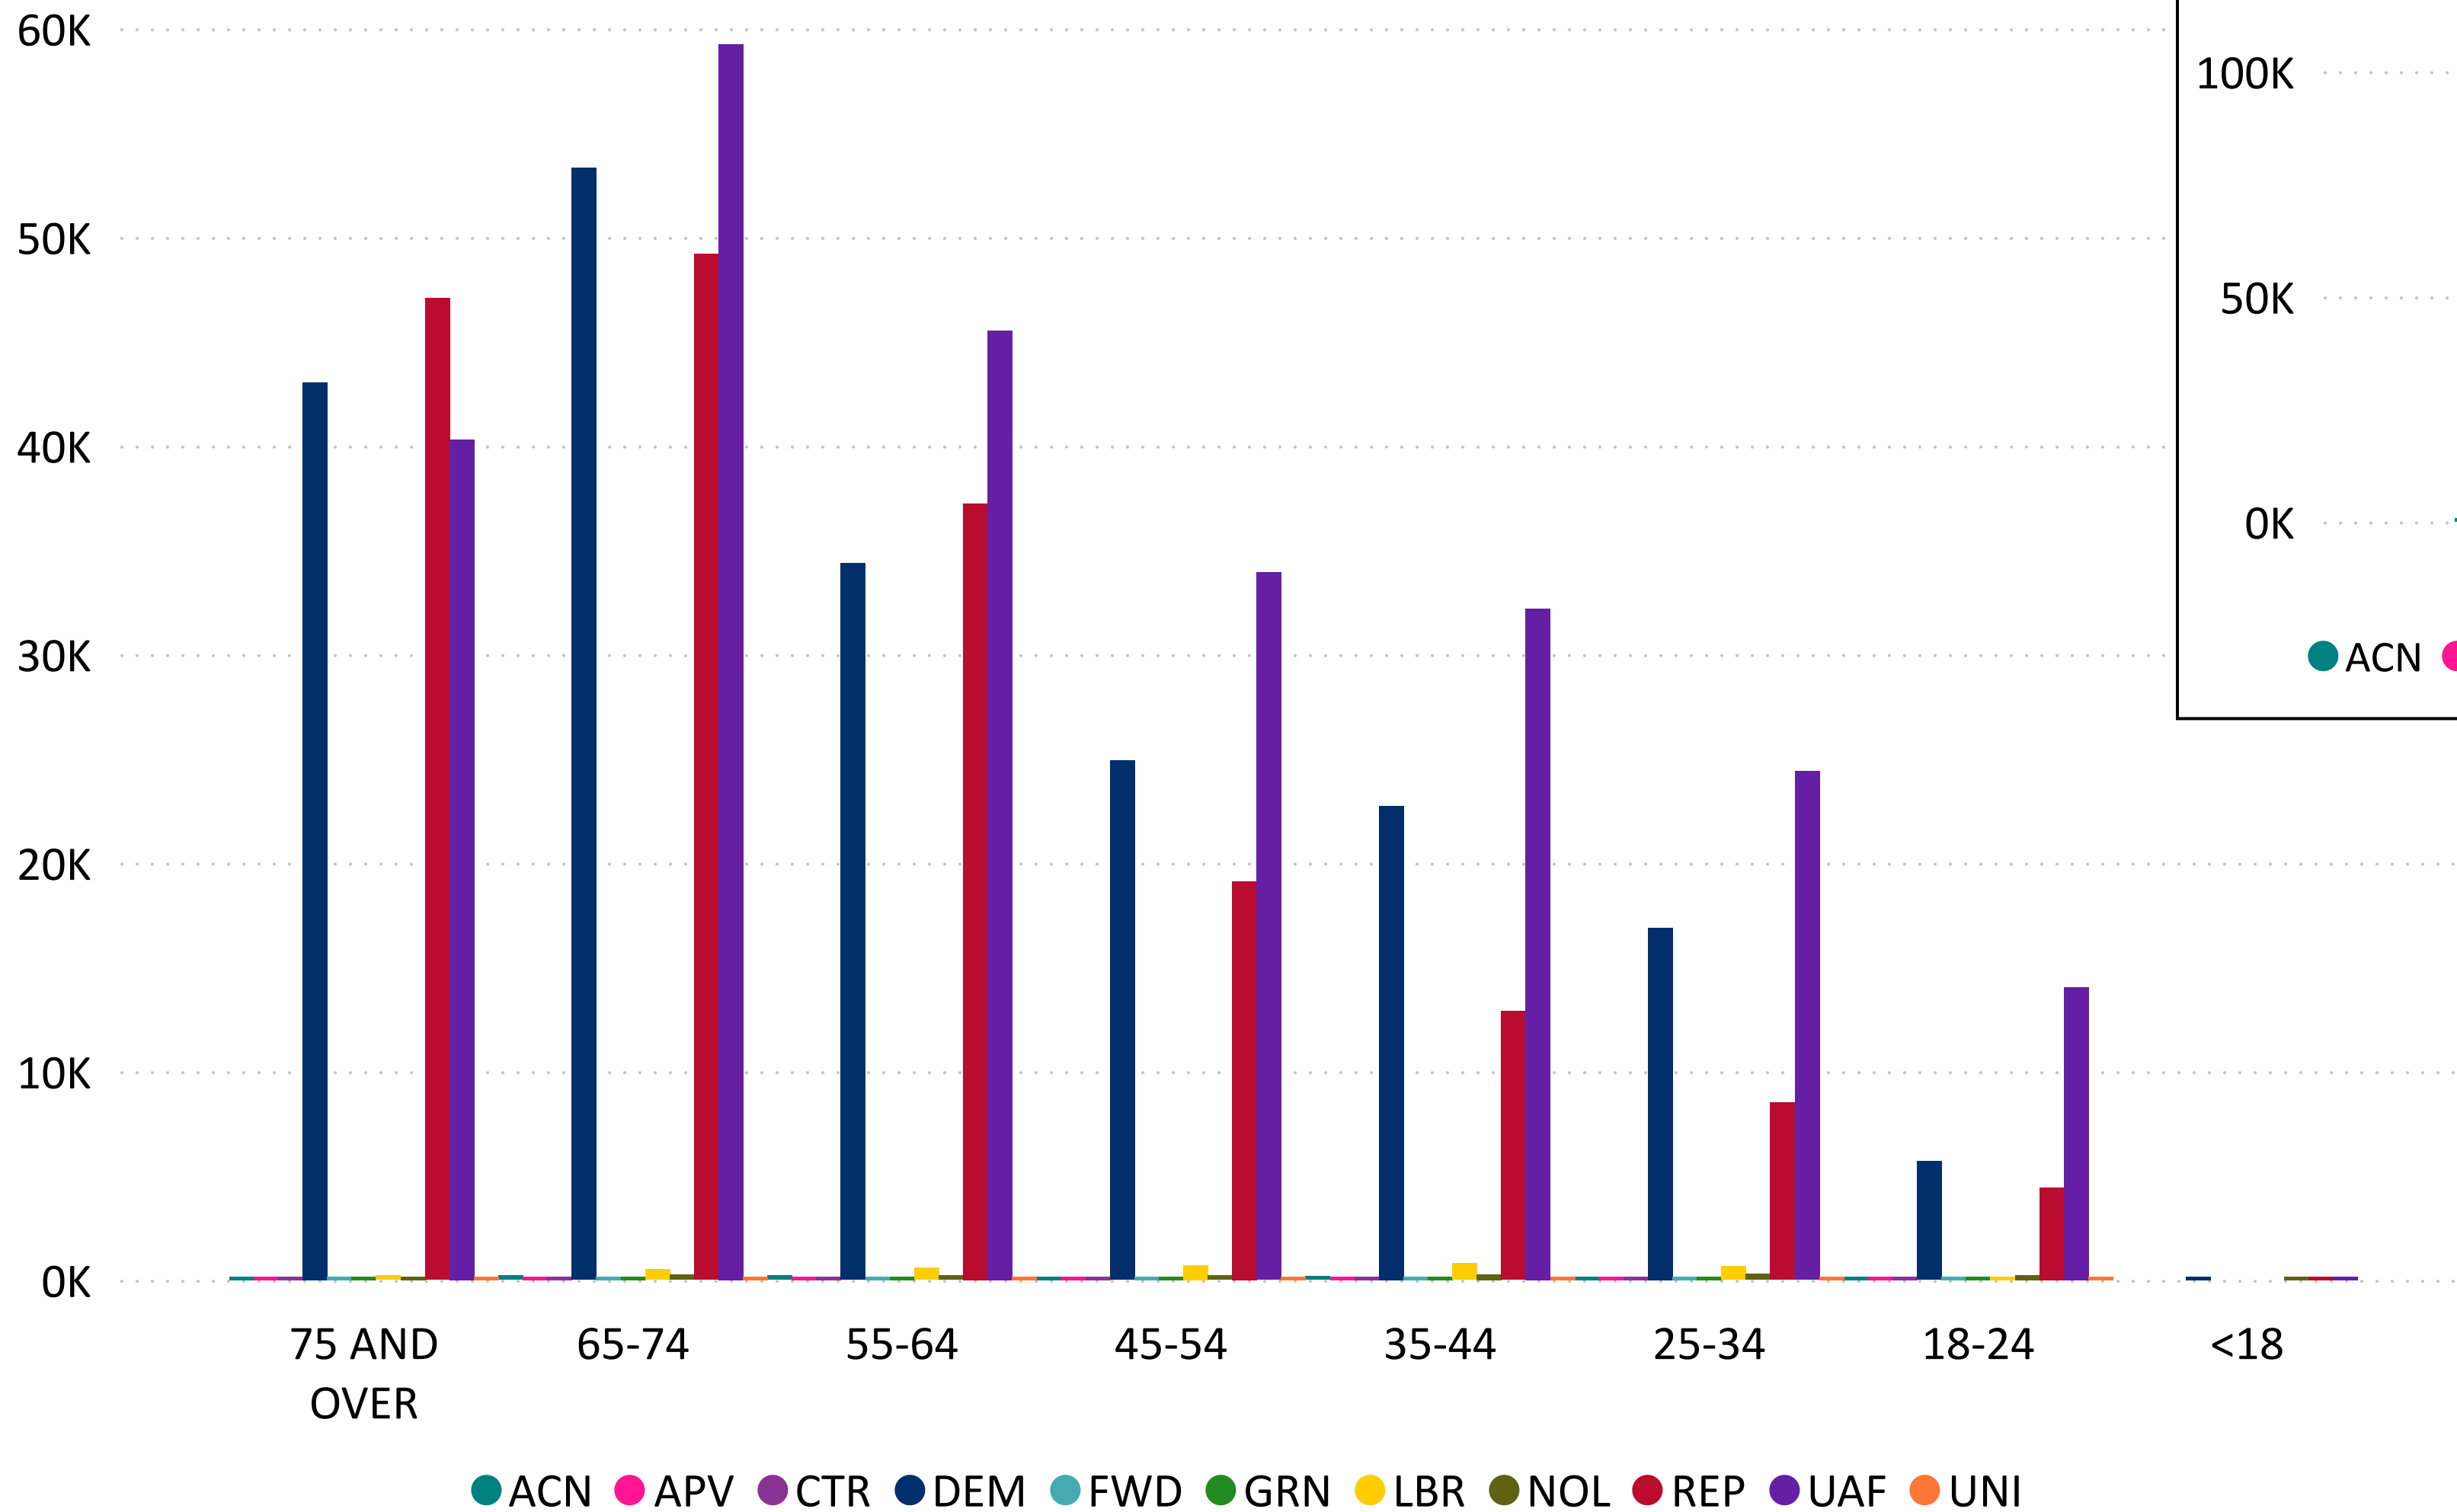

Total Ballots Returned

As of 11:59 PM 10/22/24

2024 General Election
October 23, 2024
Ballot Return Reporting

636,597

Ballots Returned by Major Party Registration

630,782
2024 MAIL BALLOTS TOTAL

5,815
2024 IN PERSON TOTAL

Trend Line of Ballots Returned by Day 2020, 2022 & 2024 by Major Party Registration

Total Ballots Returned

As of 11:59 PM 10/22/24

636,597

Ballots Returned by Party Registration

Percent of Total Active Voters by Party Registration

Total Ballots Returned

As of 11:59 PM 10/22/24

636,597

Ballot Type Returned by Age Range

Ballot Type Returned by Gender

Abbreviation	Party
ACN	American Constitution
APV	Approval Voting
CTR	Center
DEM	Democrat
FWD	Forward
GRN	Green
LBR	Libertarian
NOL	No Labels
REP	Republican
UAF	Unaffiliated
UNI	Unity

Total Ballots Returned

As of 11:59 PM 10/22/24

636,597

Ballots Returned by Age Range

Ballots Returned by Gender/Age Range

Total Ballots Returned

As of 11:59 PM 10/22/24

636,597