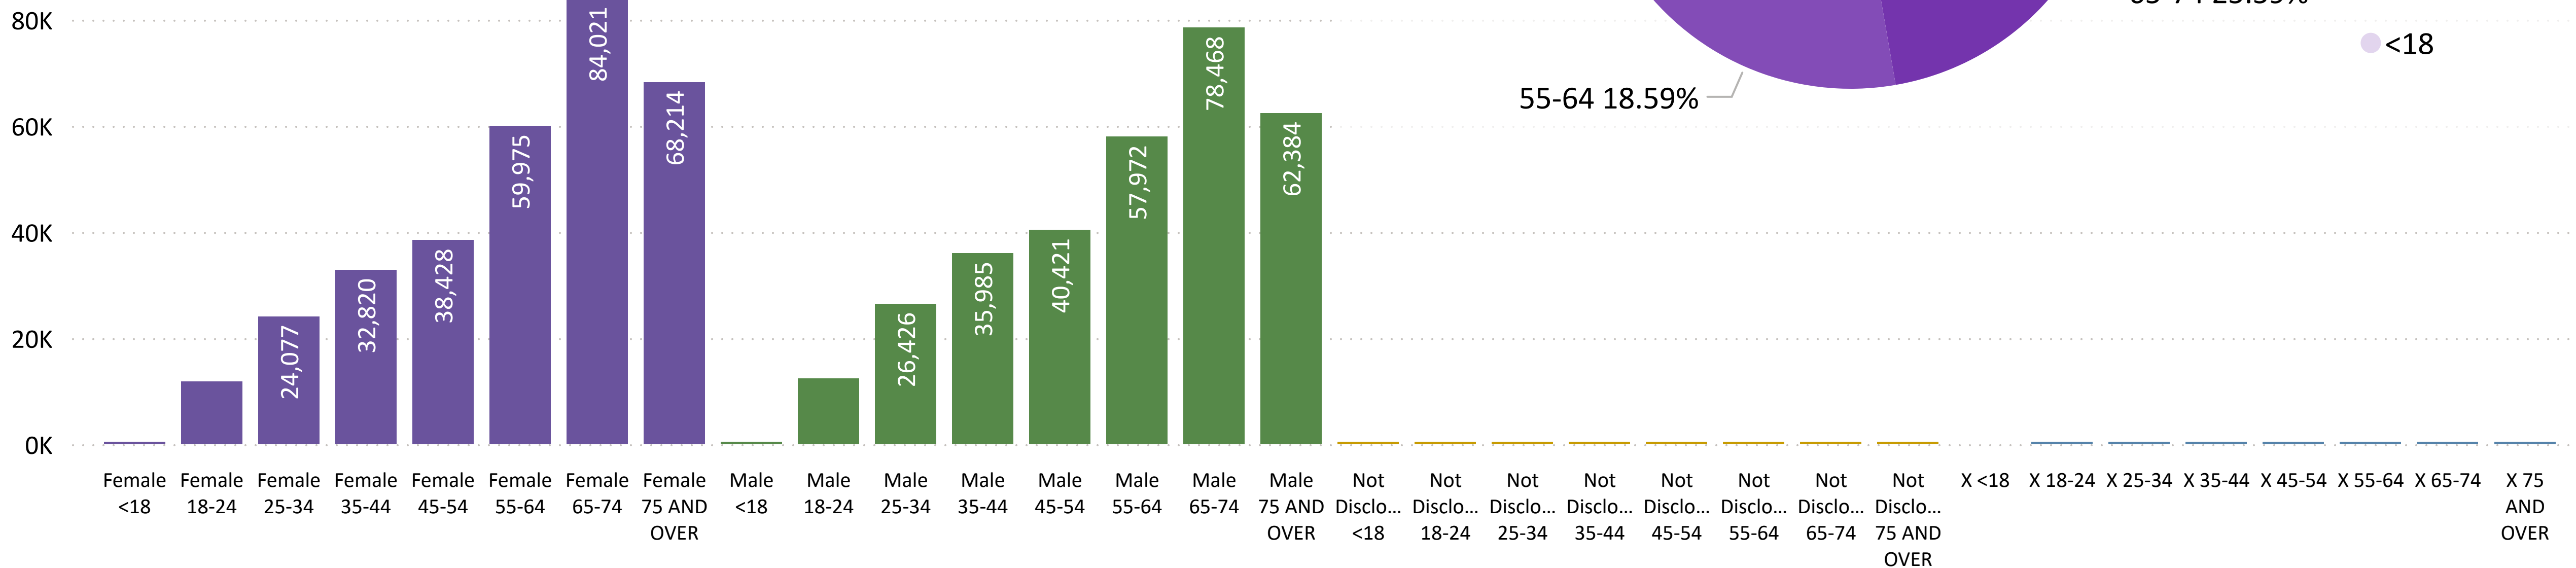

Trend Line of Ballots Returned by Day 2020, 2022 & 2024 by Major Party Registration

Total Ballots Returned

As of 11:59 PM 10/22/24

636,597

Ballots Returned by Party Registration

Percent of Total Active Voters by Party Registration

Total Ballots Returned

As of 11:59 PM 10/22/24

636,597

Ballot Type Returned by Age Range

Ballot Type Returned by Gender

Abbreviation	Party
ACN	American Constitution
APV	Approval Voting
CTR	Center
DEM	Democrat
FWD	Forward
GRN	Green
LBR	Libertarian
NOL	No Labels
REP	Republican
UAF	Unaffiliated
UNI	Unity

Total Ballots Returned

As of 11:59 PM 10/22/24

636,597

Ballots Returned by Age Range

Ballots Returned by Gender/Age Range

Total Ballots Returned

As of 11:59 PM 10/22/24

636,597

38,100	1,475	61,830	2,717	430	541	42,593	9,506	3,230	169
Adams	Alamosa	Arapahoe	Archuleta	Baca	Bent	Boulder	Broomfield	Chaffee	Cheyenne
1,014	606	431	97	1,162	4,438	52,198	301	55,441	5,649
Clear Creek	Conejos	Costilla	Crowley	Custer	Delta	Denver	Dolores	Douglas	Eagle
78,085	3,811	3,584	6,631	668	1,864	1,732	211	905	120
El Paso	Elbert	Fremont	Garfield	Gilpin	Grand	Gunnison	Hinsdale	Huerfano	Jackson
80,441	161	622	7,916	745	46,160	1,001	472	2,458	23,434
Jefferson	Kiowa	Kit Carson	La Plata	Lake	Larimer	Las Animas	Lincoln	Logan	Mesa
193	1,068	2,781	8,366	2,967	1,586	1,203	2,998	533	1,488
Mineral	Moffat	Montezuma	Montrose	Morgan	Otero	Ouray	Park	Phillips	Pitkin
1,095	20,151	996	1,044	3,762	705	71	770	324	4,179
Prowers	Pueblo	Rio Blanco	Rio Grande	Routt	Saguache	San Juan	San Miguel	Sedgwick	Summit
3,791	692	32,134	751						
Teller	Washington	Weld	Yuma						