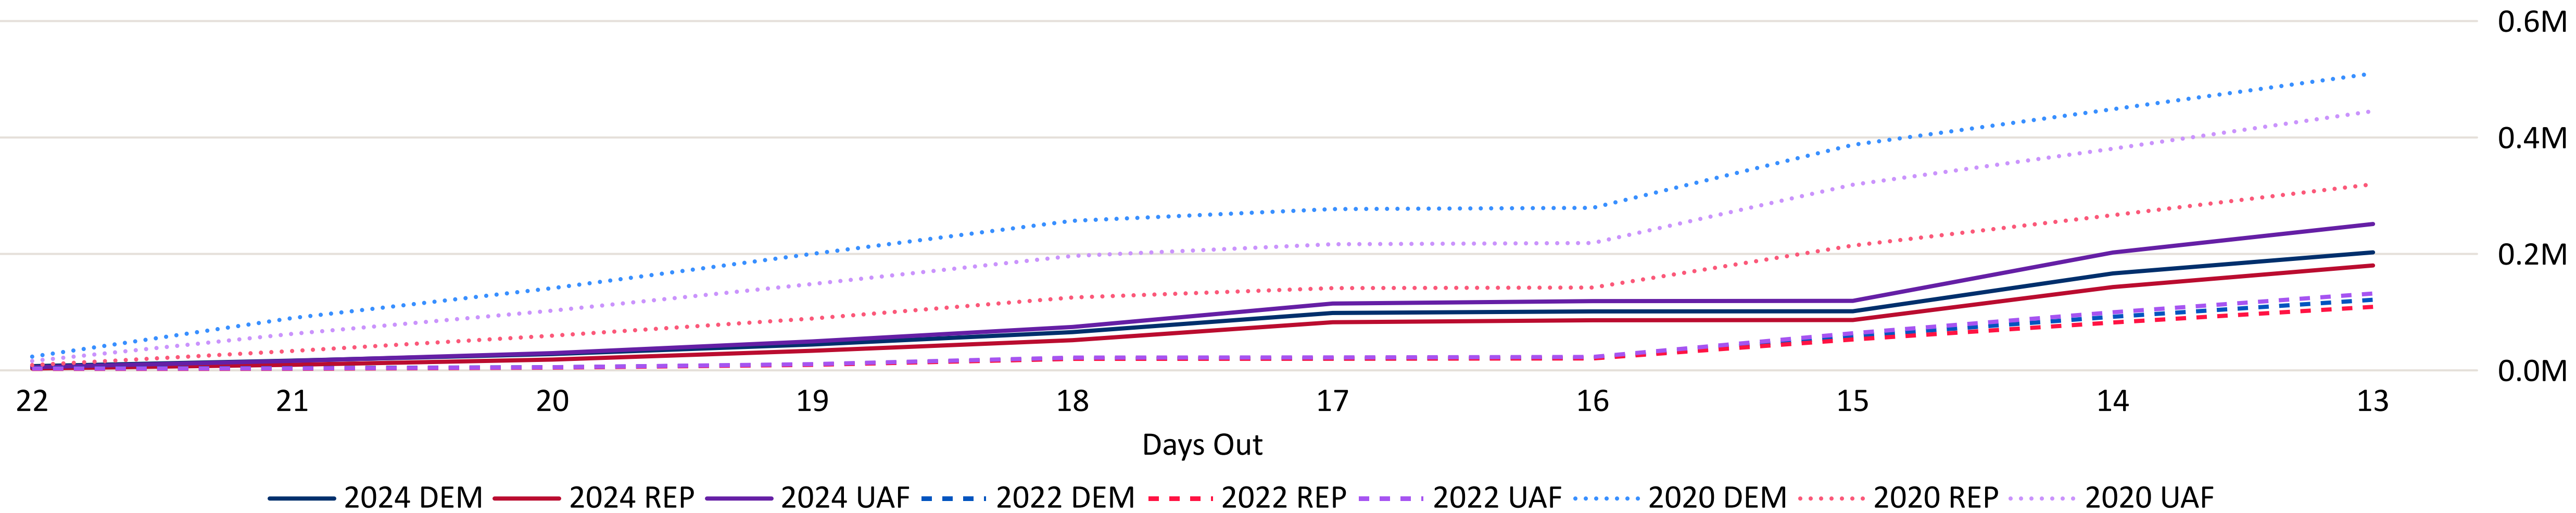

Total Ballots Returned

As of 11:59 PM 10/22/24

2024 General Election
October 23, 2024
Ballot Return Reporting

636,597

Ballots Returned by Major Party Registration

630,782
2024 MAIL BALLOTS TOTAL

5,815
2024 IN PERSON TOTAL

Trend Line of Ballots Returned by Day 2020, 2022 & 2024 by Major Party Registration

Total Ballots Returned

As of 11:59 PM 10/22/24

636,597

Ballots Returned by Party Registration

Percent of Total Active Voters by Party Registration

Total Ballots Returned

As of 11:59 PM 10/22/24

636,597

Ballot Type Returned by Age Range

Ballot Type Returned by Gender

Abbreviation	Party
ACN	American Constitution
APV	Approval Voting
CTR	Center
DEM	Democrat
FWD	Forward
GRN	Green
LBR	Libertarian
NOL	No Labels
REP	Republican
UAF	Unaffiliated
UNI	Unity