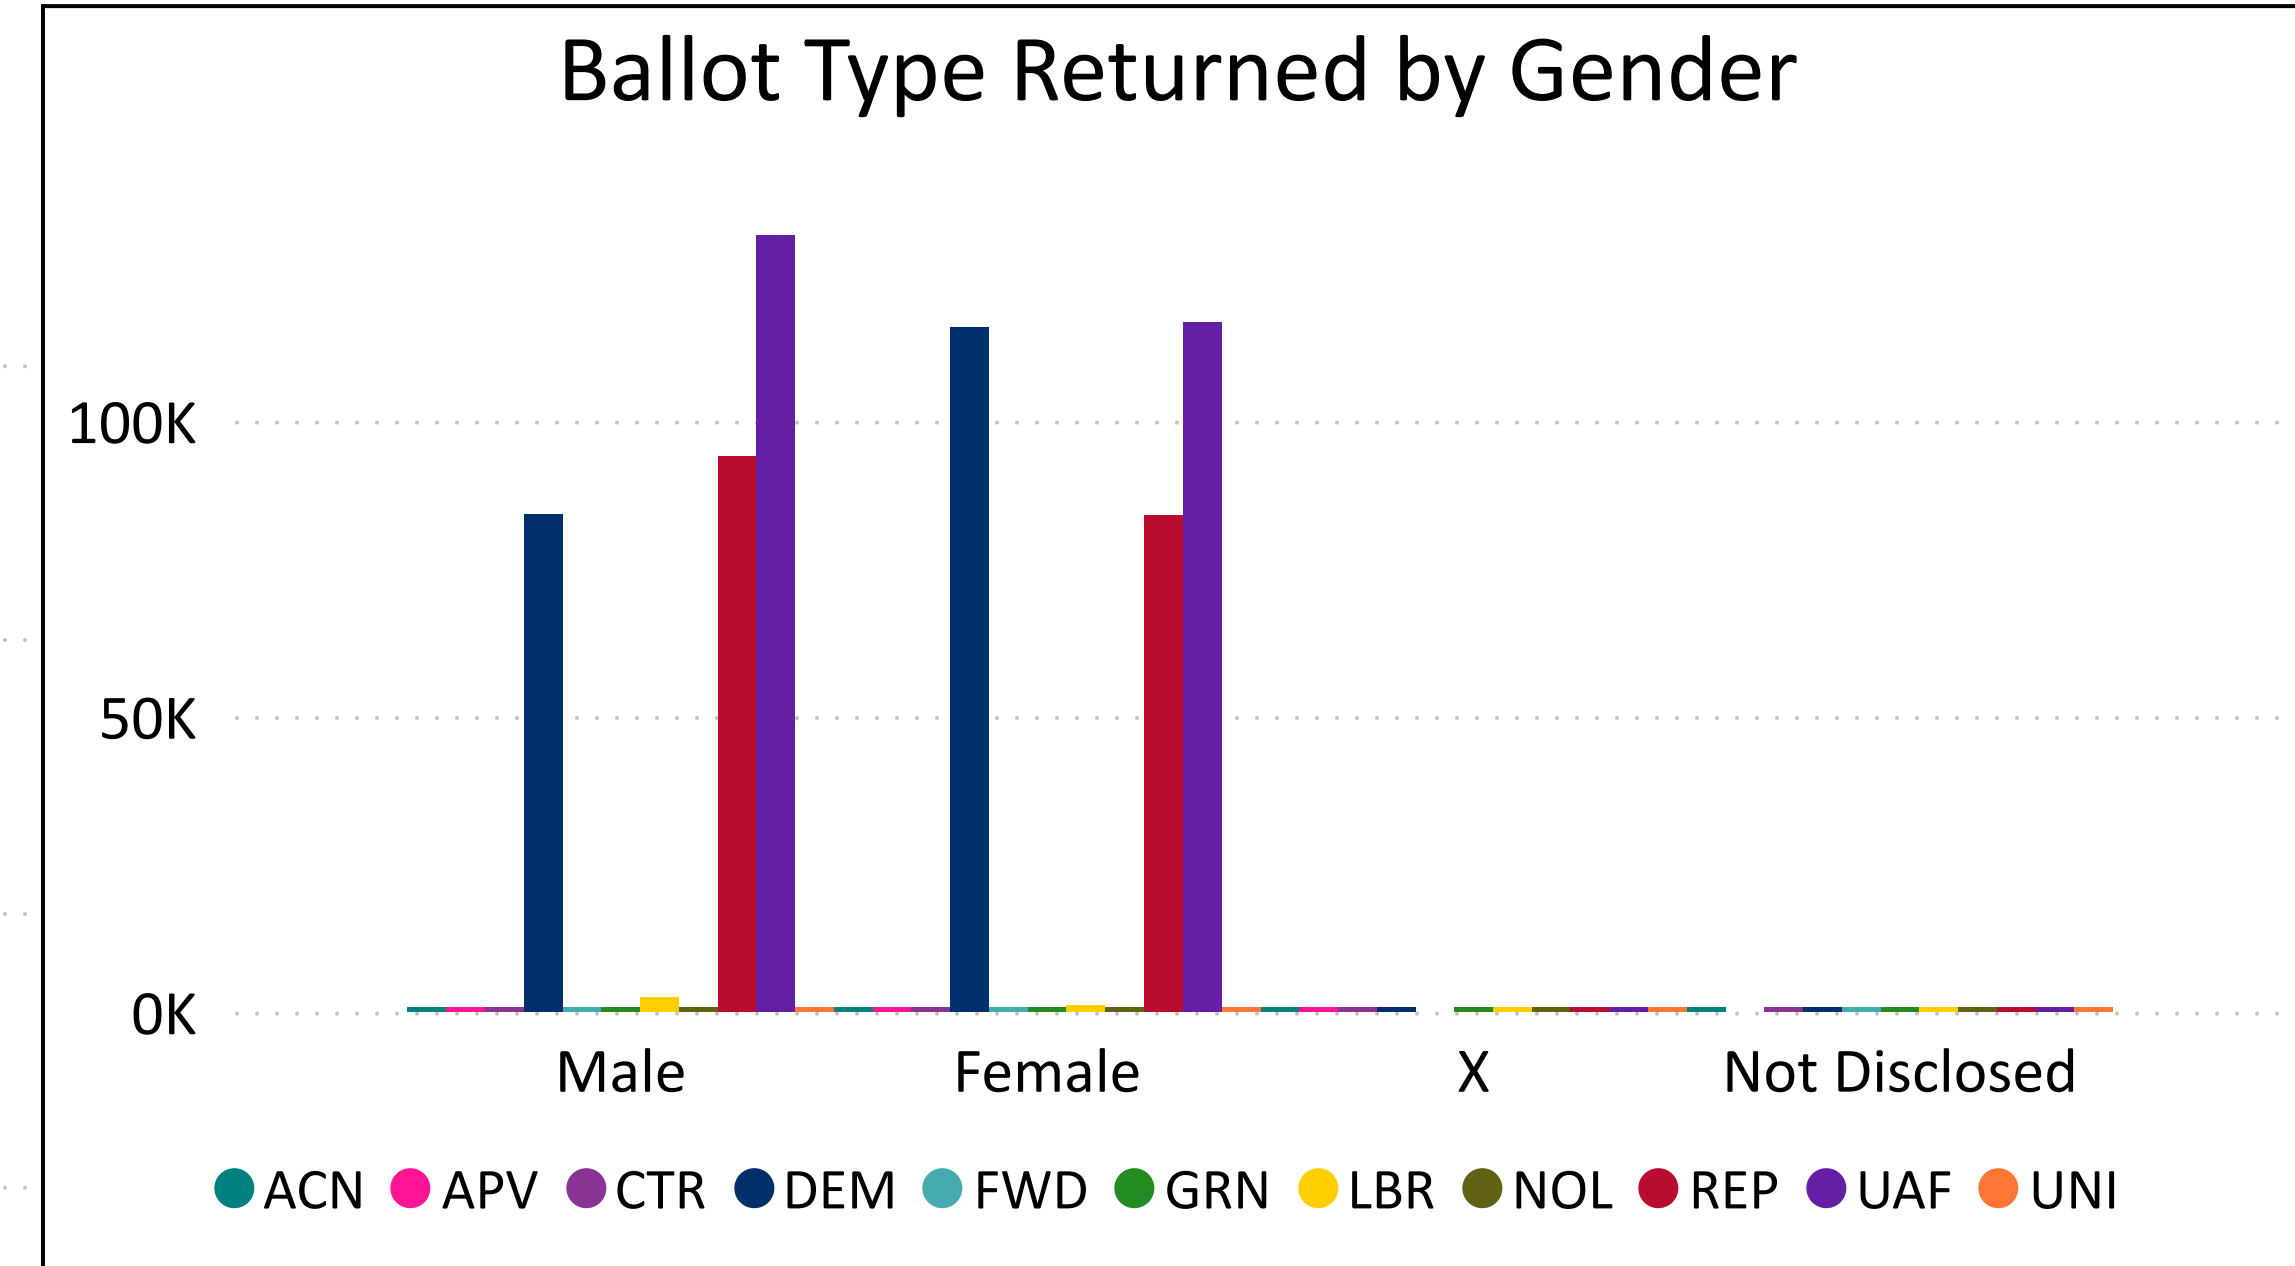

Total Ballots Returned

As of 11:59 PM 10/22/24

2024 General Election
October 23, 2024
Ballot Return Reporting

636,597

Ballots Returned by Major Party Registration

630,782
2024 MAIL BALLOTS TOTAL

5,815
2024 IN PERSON TOTAL

Trend Line of Ballots Returned by Day 2020, 2022 & 2024 by Major Party Registration

Total Ballots Returned

As of 11:59 PM 10/22/24

636,597

Ballots Returned by Party Registration

Percent of Total Active Voters by Party Registration

Total Ballots Returned

As of 11:59 PM 10/22/24

636,597

Ballot Type Returned by Age Range

Ballot Type Returned by Gender

Abbreviation	Party
ACN	American Constitution
APV	Approval Voting
CTR	Center
DEM	Democrat
FWD	Forward
GRN	Green
LBR	Libertarian
NOL	No Labels
REP	Republican
UAF	Unaffiliated
UNI	Unity

Total Ballots Returned

As of 11:59 PM 10/22/24

636,597

Ballots Returned by Age Range

Ballots Returned by Gender/Age Range

Total Ballots Returned

As of 11:59 PM 10/22/24

636,597