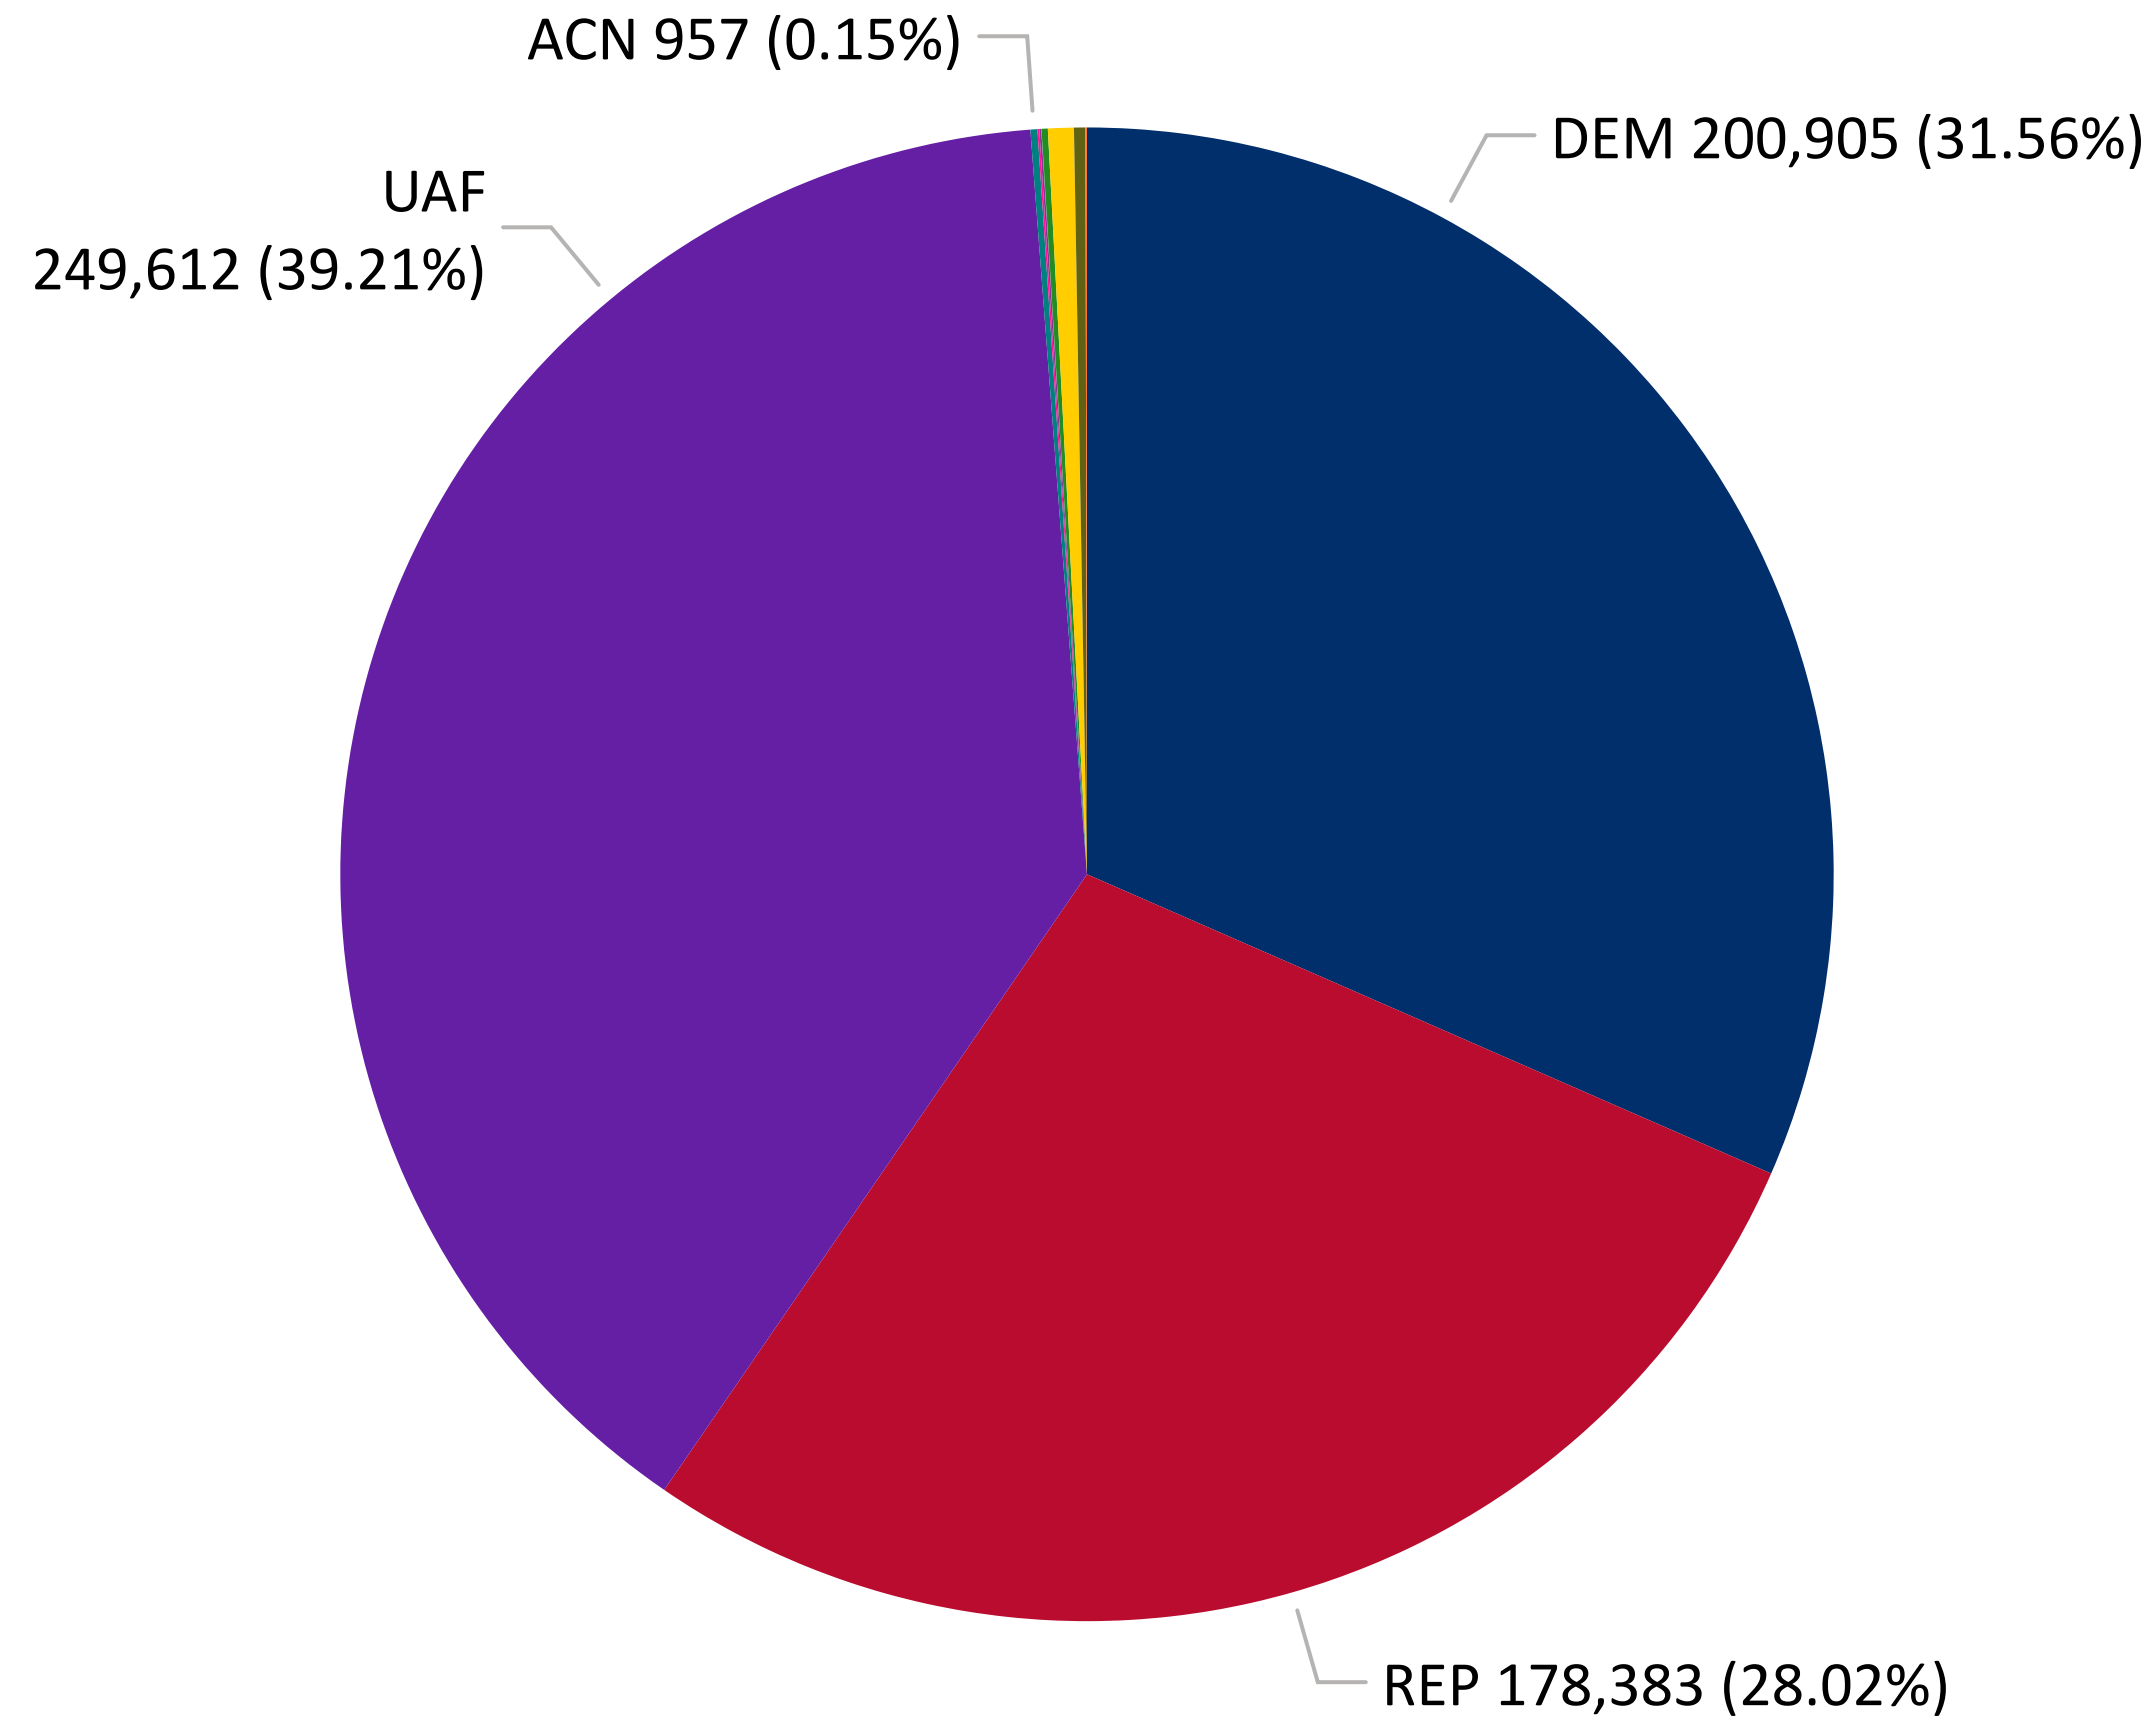

Total Ballots Returned

As of 11:59 PM 10/22/24

2024 General Election
October 23, 2024
Ballot Return Reporting

636,597

Ballots Returned by Major Party Registration

630,782
2024 MAIL BALLOTS TOTAL

5,815
2024 IN PERSON TOTAL

Trend Line of Ballots Returned by Day 2020, 2022 & 2024 by Major Party Registration

Total Ballots Returned

As of 11:59 PM 10/22/24

636,597

Ballots Returned by Party Registration

Percent of Total Active Voters by Party Registration

Total Ballots Returned

As of 11:59 PM 10/22/24

636,597

Ballot Type Returned by Age Range

Ballot Type Returned by Gender

Abbreviation	Party
ACN	American Constitution
APV	Approval Voting
CTR	Center
DEM	Democrat
FWD	Forward
GRN	Green
LBR	Libertarian
NOL	No Labels
REP	Republican
UAF	Unaffiliated
UNI	Unity

38,100	1,475	61,830	2,717	430	541	42,593	9,506	3,230	169
Adams	Alamosa	Arapahoe	Archuleta	Baca	Bent	Boulder	Broomfield	Chaffee	Cheyenne
1,014	606	431	97	1,162	4,438	52,198	301	55,441	5,649
Clear Creek	Conejos	Costilla	Crowley	Custer	Delta	Denver	Dolores	Douglas	Eagle
78,085	3,811	3,584	6,631	668	1,864	1,732	211	905	120
El Paso	Elbert	Fremont	Garfield	Gilpin	Grand	Gunnison	Hinsdale	Huerfano	Jackson
80,441	161	622	7,916	745	46,160	1,001	472	2,458	23,434
Jefferson	Kiowa	Kit Carson	La Plata	Lake	Larimer	Las Animas	Lincoln	Logan	Mesa
193	1,068	2,781	8,366	2,967	1,586	1,203	2,998	533	1,488
Mineral	Moffat	Montezuma	Montrose	Morgan	Otero	Ouray	Park	Phillips	Pitkin
1,095	20,151	996	1,044	3,762	705	71	770	324	4,179
Prowers	Pueblo	Rio Blanco	Rio Grande	Routt	Saguache	San Juan	San Miguel	Sedgwick	Summit
3,791	692	32,134	751						
Teller	Washington	Weld	Yuma						