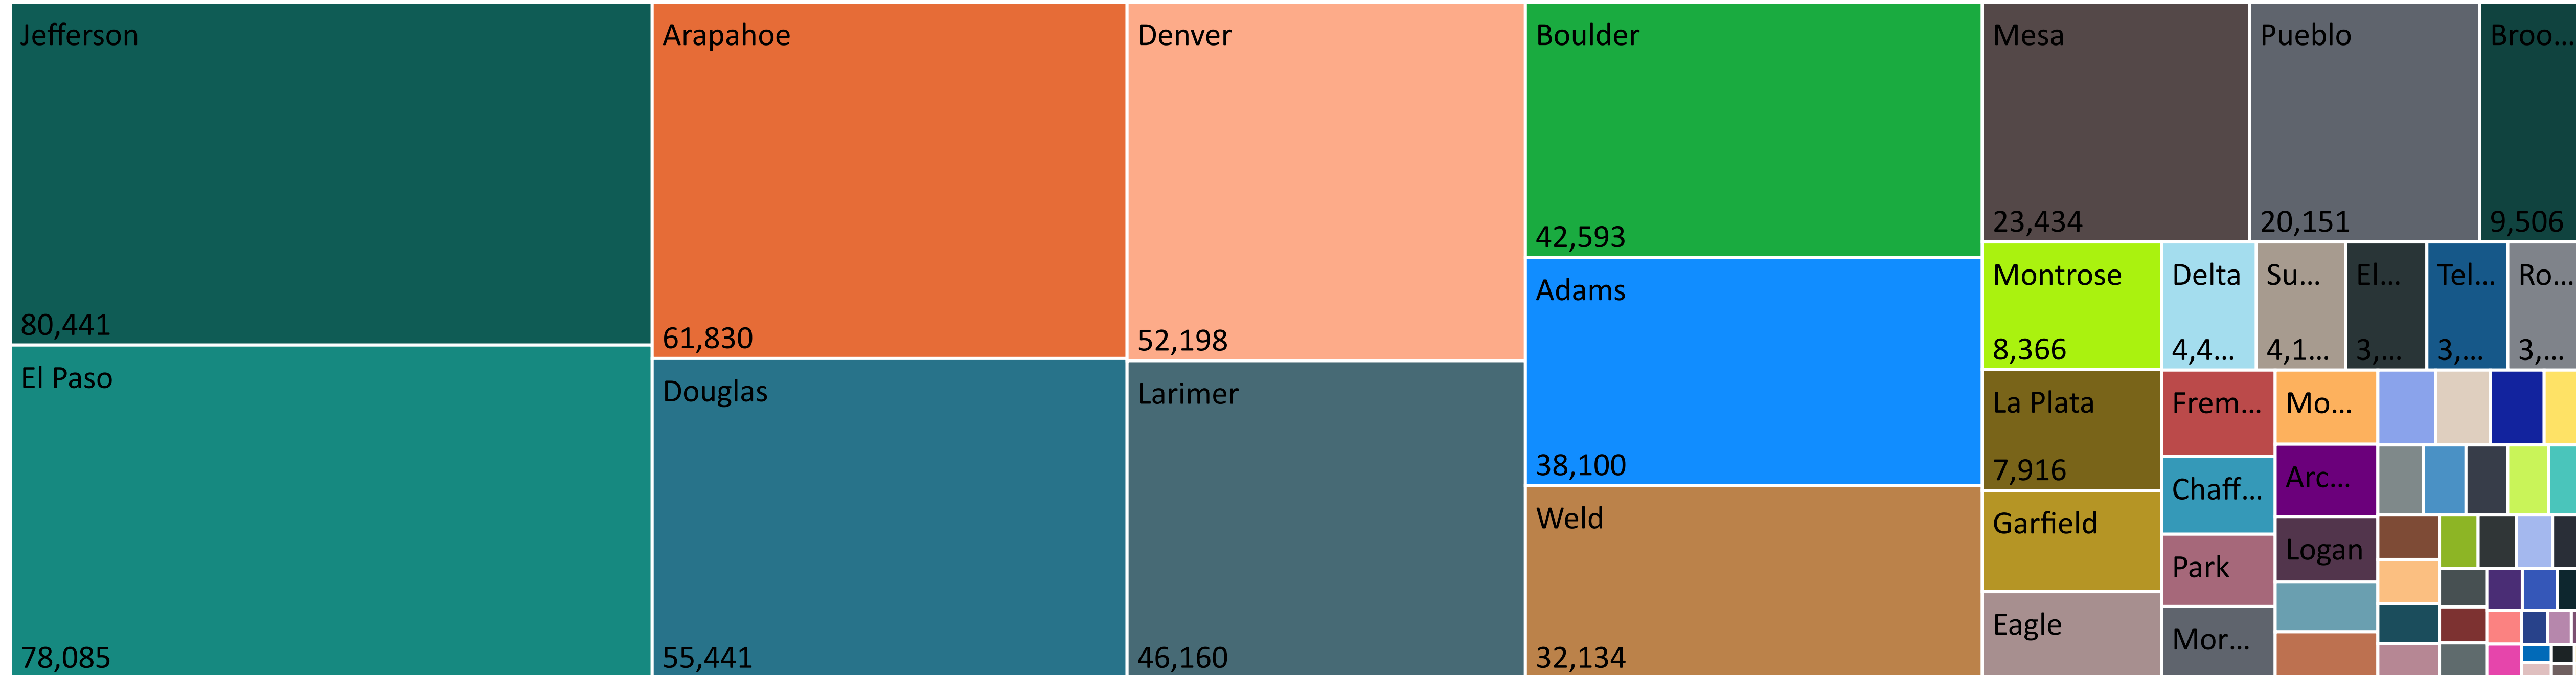

Trend Line of Ballots Returned by Day 2020, 2022 & 2024 by Major Party Registration

Total Ballots Returned

As of 11:59 PM 10/22/24

636,597

Ballots Returned by Party Registration

Percent of Total Active Voters by Party Registration

Total Ballots Returned

As of 11:59 PM 10/22/24

636,597

Ballots Returned by Age Range

Ballots Returned by Gender/Age Range

Total Ballots Returned

As of 11:59 PM 10/22/24

636,597

38,100	1,475	61,830	2,717	430	541	42,593	9,506	3,230	169
Adams	Alamosa	Arapahoe	Archuleta	Baca	Bent	Boulder	Broomfield	Chaffee	Cheyenne
1,014	606	431	97	1,162	4,438	52,198	301	55,441	5,649
Clear Creek	Conejos	Costilla	Crowley	Custer	Delta	Denver	Dolores	Douglas	Eagle
78,085	3,811	3,584	6,631	668	1,864	1,732	211	905	120
El Paso	Elbert	Fremont	Garfield	Gilpin	Grand	Gunnison	Hinsdale	Huerfano	Jackson
80,441	161	622	7,916	745	46,160	1,001	472	2,458	23,434
Jefferson	Kiowa	Kit Carson	La Plata	Lake	Larimer	Las Animas	Lincoln	Logan	Mesa
193	1,068	2,781	8,366	2,967	1,586	1,203	2,998	533	1,488
Mineral	Moffat	Montezuma	Montrose	Morgan	Otero	Ouray	Park	Phillips	Pitkin
1,095	20,151	996	1,044	3,762	705	71	770	324	4,179
Prowers	Pueblo	Rio Blanco	Rio Grande	Routt	Saguache	San Juan	San Miguel	Sedgwick	Summit
3,791	692	32,134	751						
Teller	Washington	Weld	Yuma						