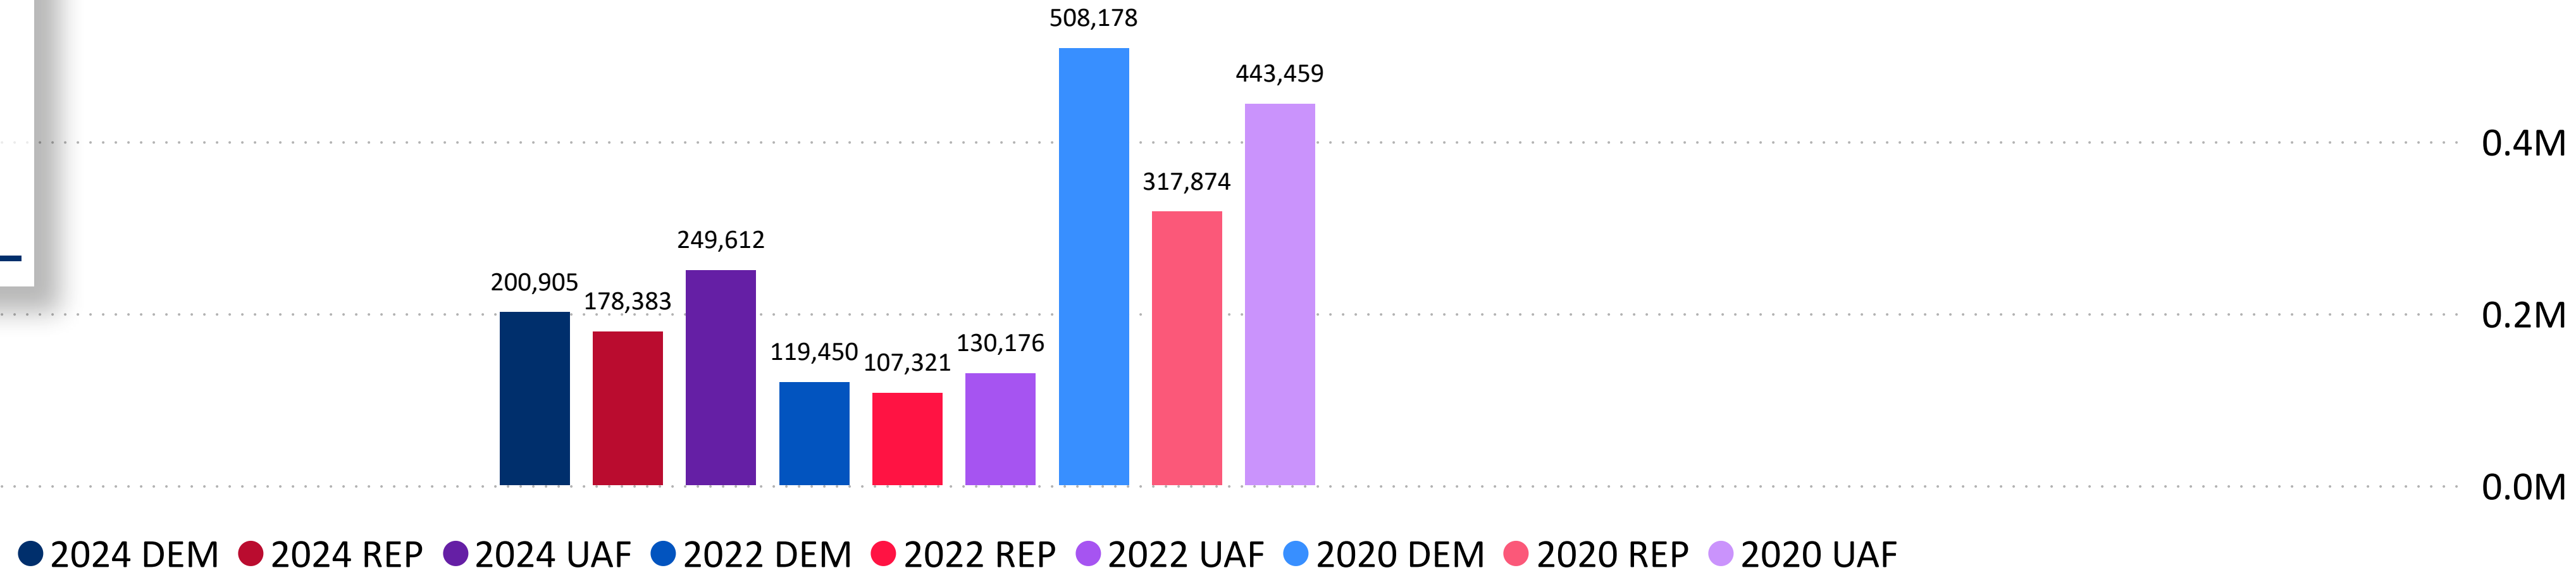

Total Ballots Returned

As of 11:59 PM 10/22/24

2024 General Election
October 23, 2024
Ballot Return Reporting

636,597

Ballots Returned by Major Party Registration

630,782
2024 MAIL BALLOTS TOTAL

5,815
2024 IN PERSON TOTAL

Trend Line of Ballots Returned by Day 2020, 2022 & 2024 by Major Party Registration

Total Ballots Returned

As of 11:59 PM 10/22/24

636,597

Ballots Returned by Party Registration

Percent of Total Active Voters by Party Registration

Total Ballots Returned

As of 11:59 PM 10/22/24

636,597

Ballot Type Returned by Age Range

Ballot Type Returned by Gender

Abbreviation	Party
ACN	American Constitution
APV	Approval Voting
CTR	Center
DEM	Democrat
FWD	Forward
GRN	Green
LBR	Libertarian
NOL	No Labels
REP	Republican
UAF	Unaffiliated
UNI	Unity