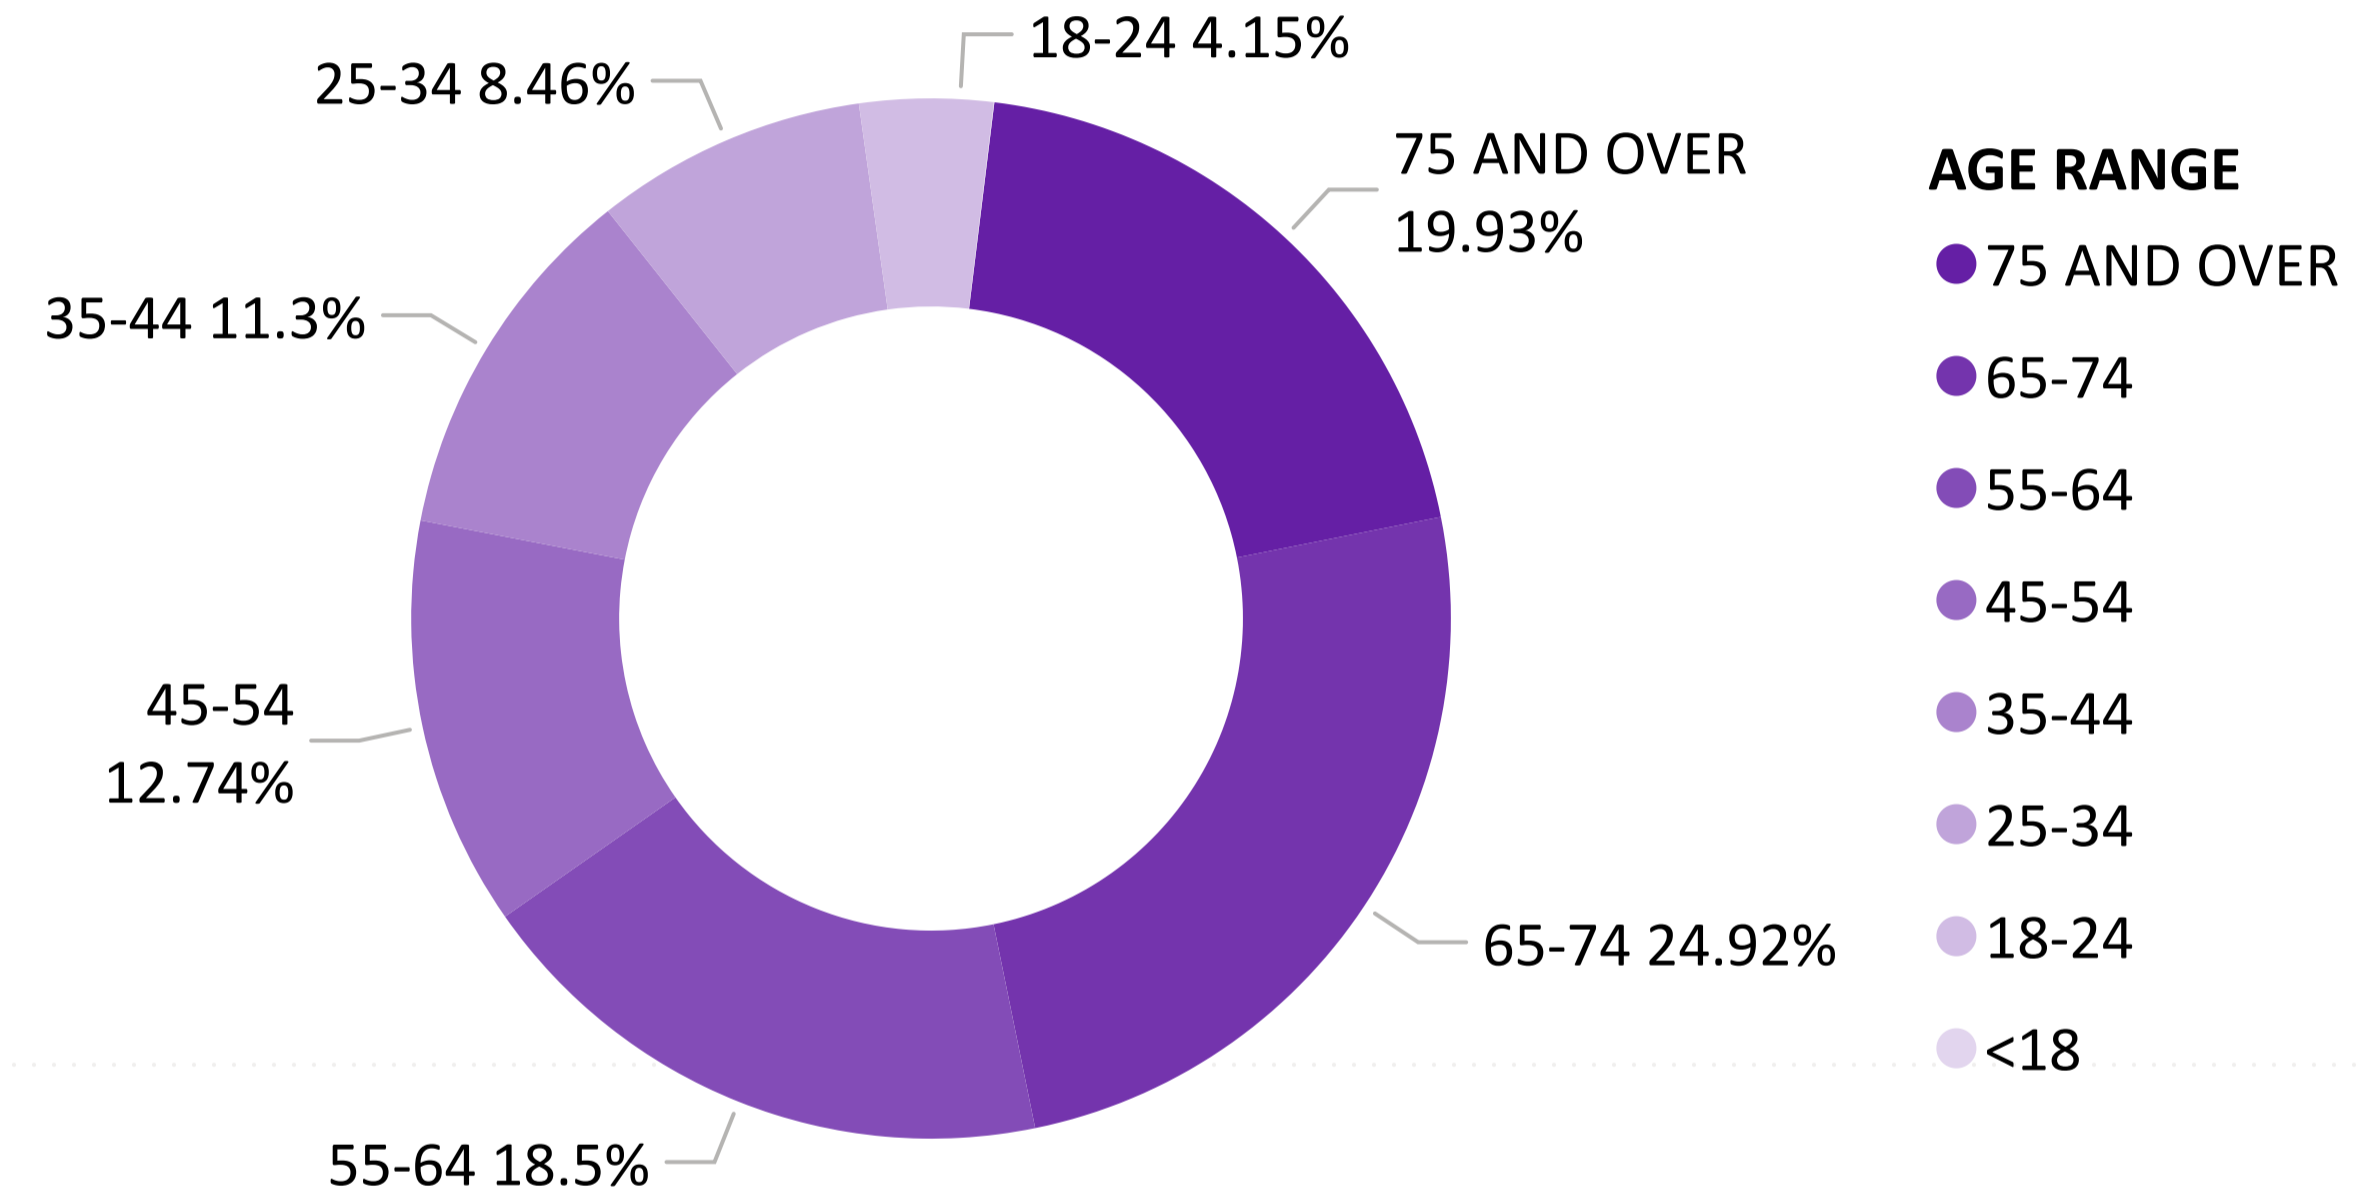

### Ballot Type Returned by Age Range

### Ballot Type Returned by Gender

Abbreviation	Party
ACN	American Constitution
APV	Approval Voting
CTR	Center
DEM	Democrat
FWD	Forward
GRN	Green
LBR	Libertarian
NOL	No Labels
REP	Republican
UAF	Unaffiliated
UNI	Unity

# Total Ballots Returned

As of 11:59 PM 10/24/24

### Ballots Returned by Age Range