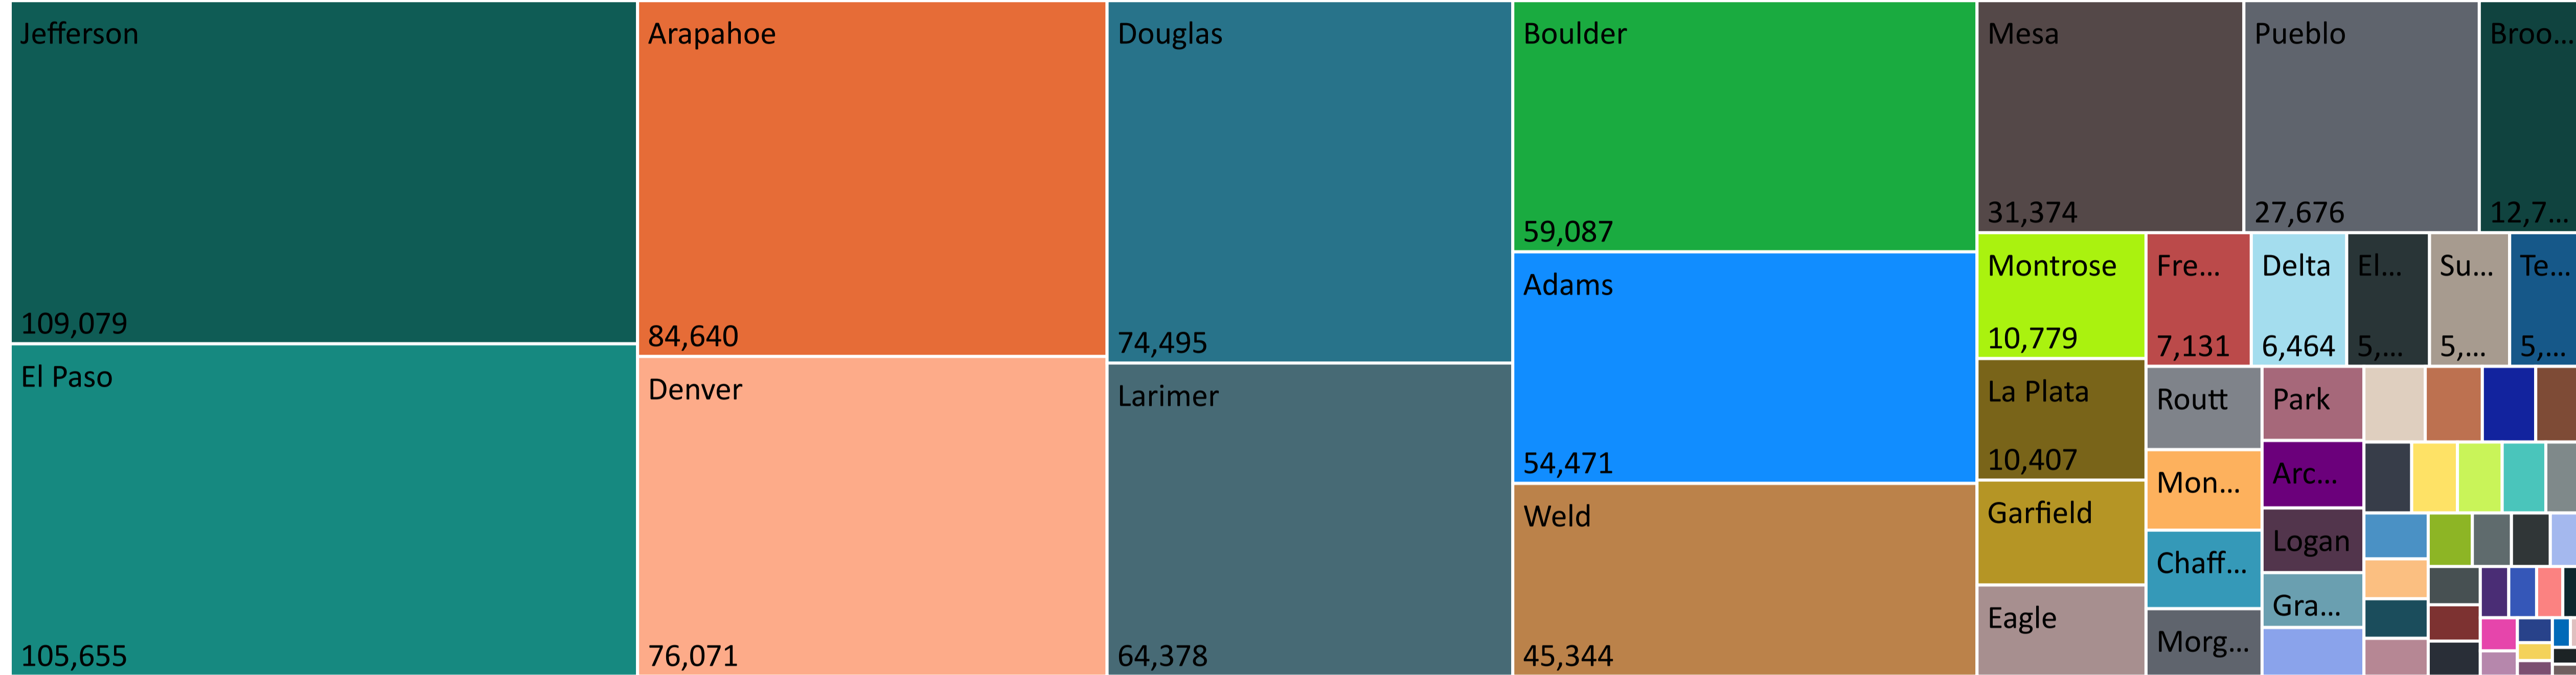

### Ballots Returned by Age Range

### Ballots Returned by Gender/Age Range

# Total Ballots Returned

As of 11:59 PM 10/24/24

## 882,395

54,471	2,047	84,640	3,484	622	740	59,087	12,793	4,619	266
Adams	Alamosa	Arapahoe	Archuleta	Baca	Bent	Boulder	Broomfield	Chaffee	Cheyenne
1,569	1,060	681	319	1,520	6,464	76,071	476	74,495	7,808
Clear Creek	Conejos	Costilla	Crowley	Custer	Delta	Denver	Dolores	Douglas	Eagle
105,655	5,610	7,131	8,988	1,010	2,832	2,189	276	1,290	168
El Paso	Elbert	Fremont	Garfield	Gilpin	Grand	Gunnison	Hinsdale	Huerfano	Jackson
109,079	235	958	10,407	1,053	64,378	2,009	658	3,338	31,374
Jefferson	Kiowa	Kit Carson	La Plata	Lake	Larimer	Las Animas	Lincoln	Logan	Mesa
270	1,716	4,732	10,779	3,968	2,512	1,645	3,826	724	2,351
Mineral	Moffat	Montezuma	Montrose	Morgan	Otero	Ouray	Park	Phillips	Pitkin
1,495	27,676	1,299	1,608	4,899	1,025	118	1,233	441	5,427
Prowers	Pueblo	Rio Blanco	Rio Grande	Routt	Saguache	San Juan	San Miguel	Sedgwick	Summit
5,315	926	45,344	1,196						
Teller	Washington	Weld	Yuma						