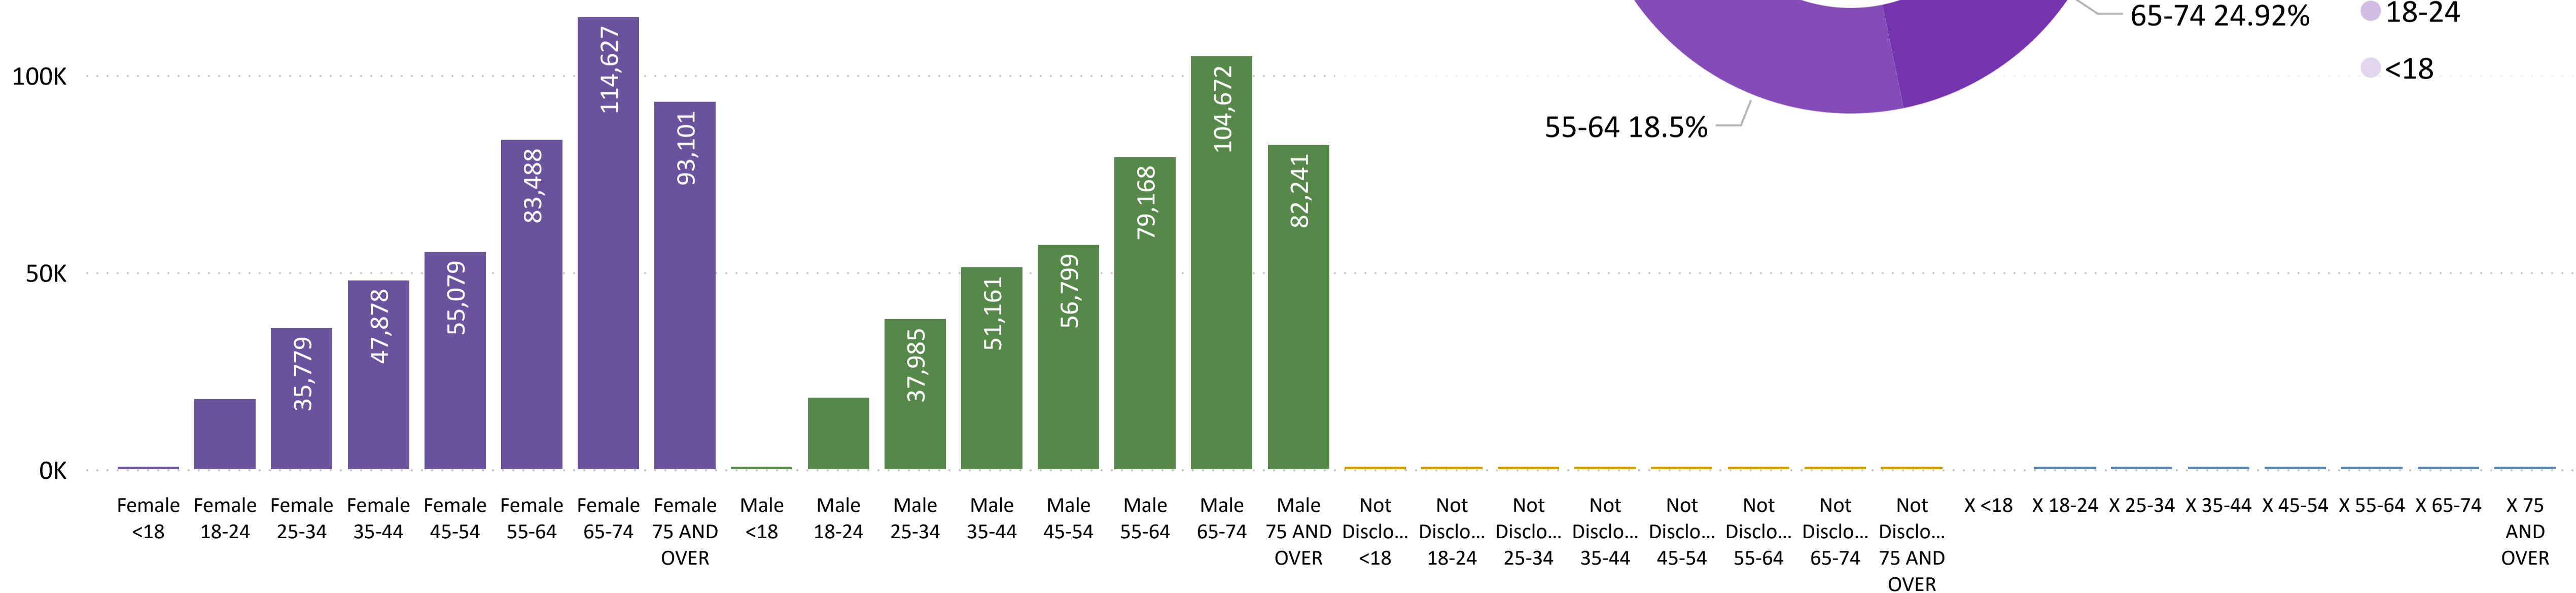

Ballots Returned by Gender/Age Range