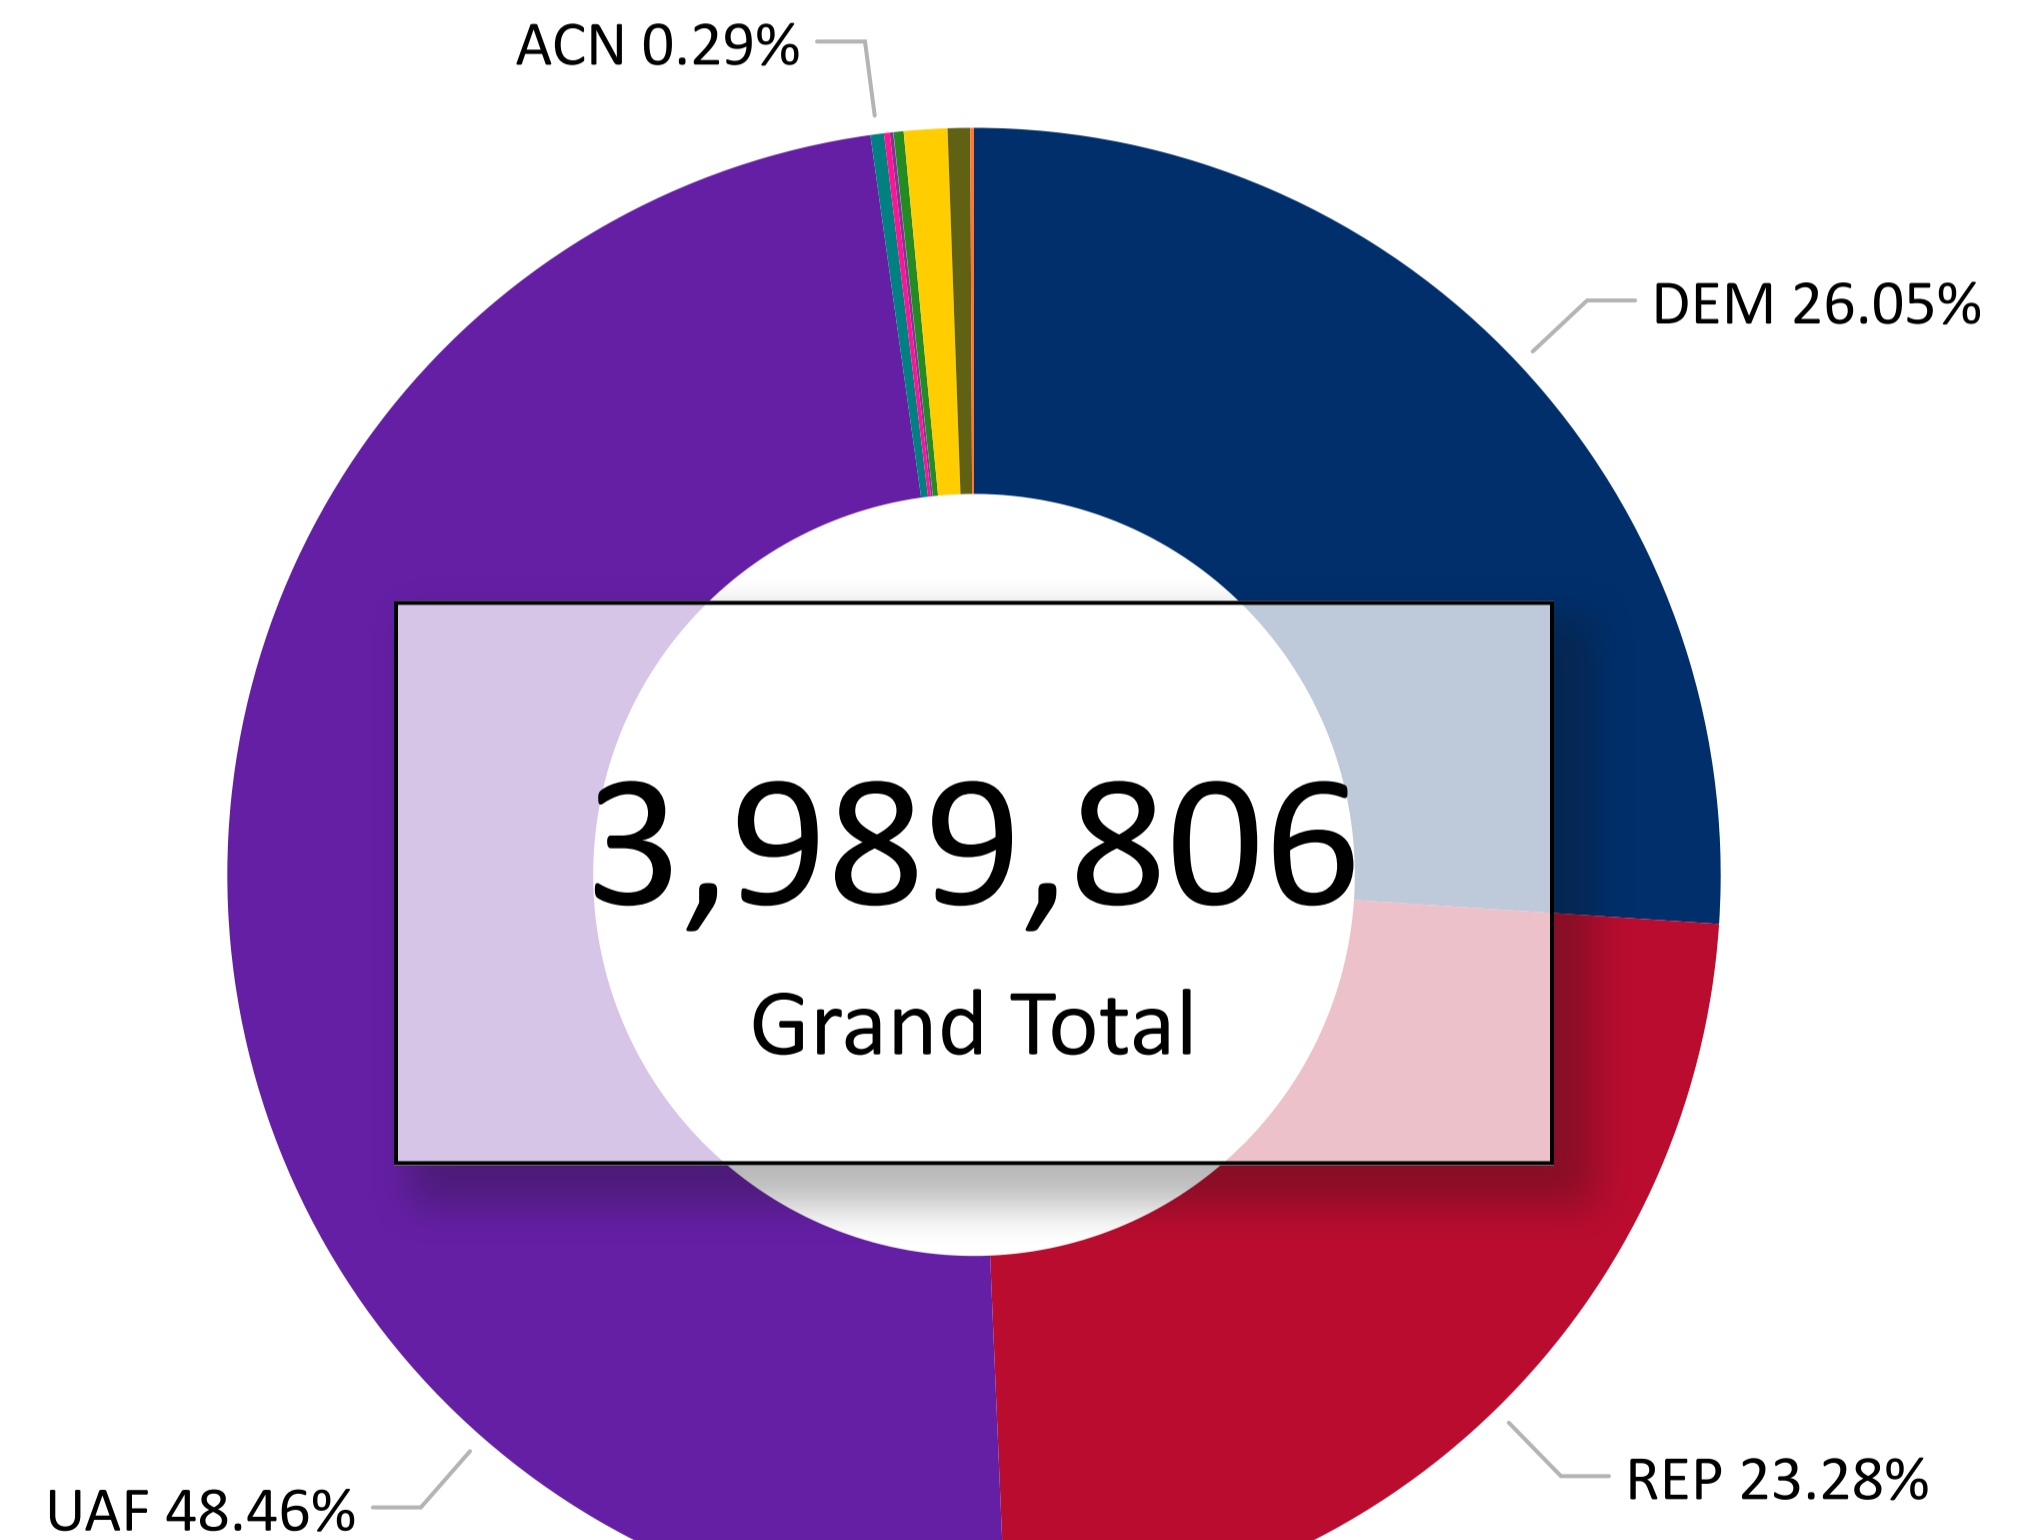

Total Ballots Returned

As of 11:59 PM 10/24/24

882,395