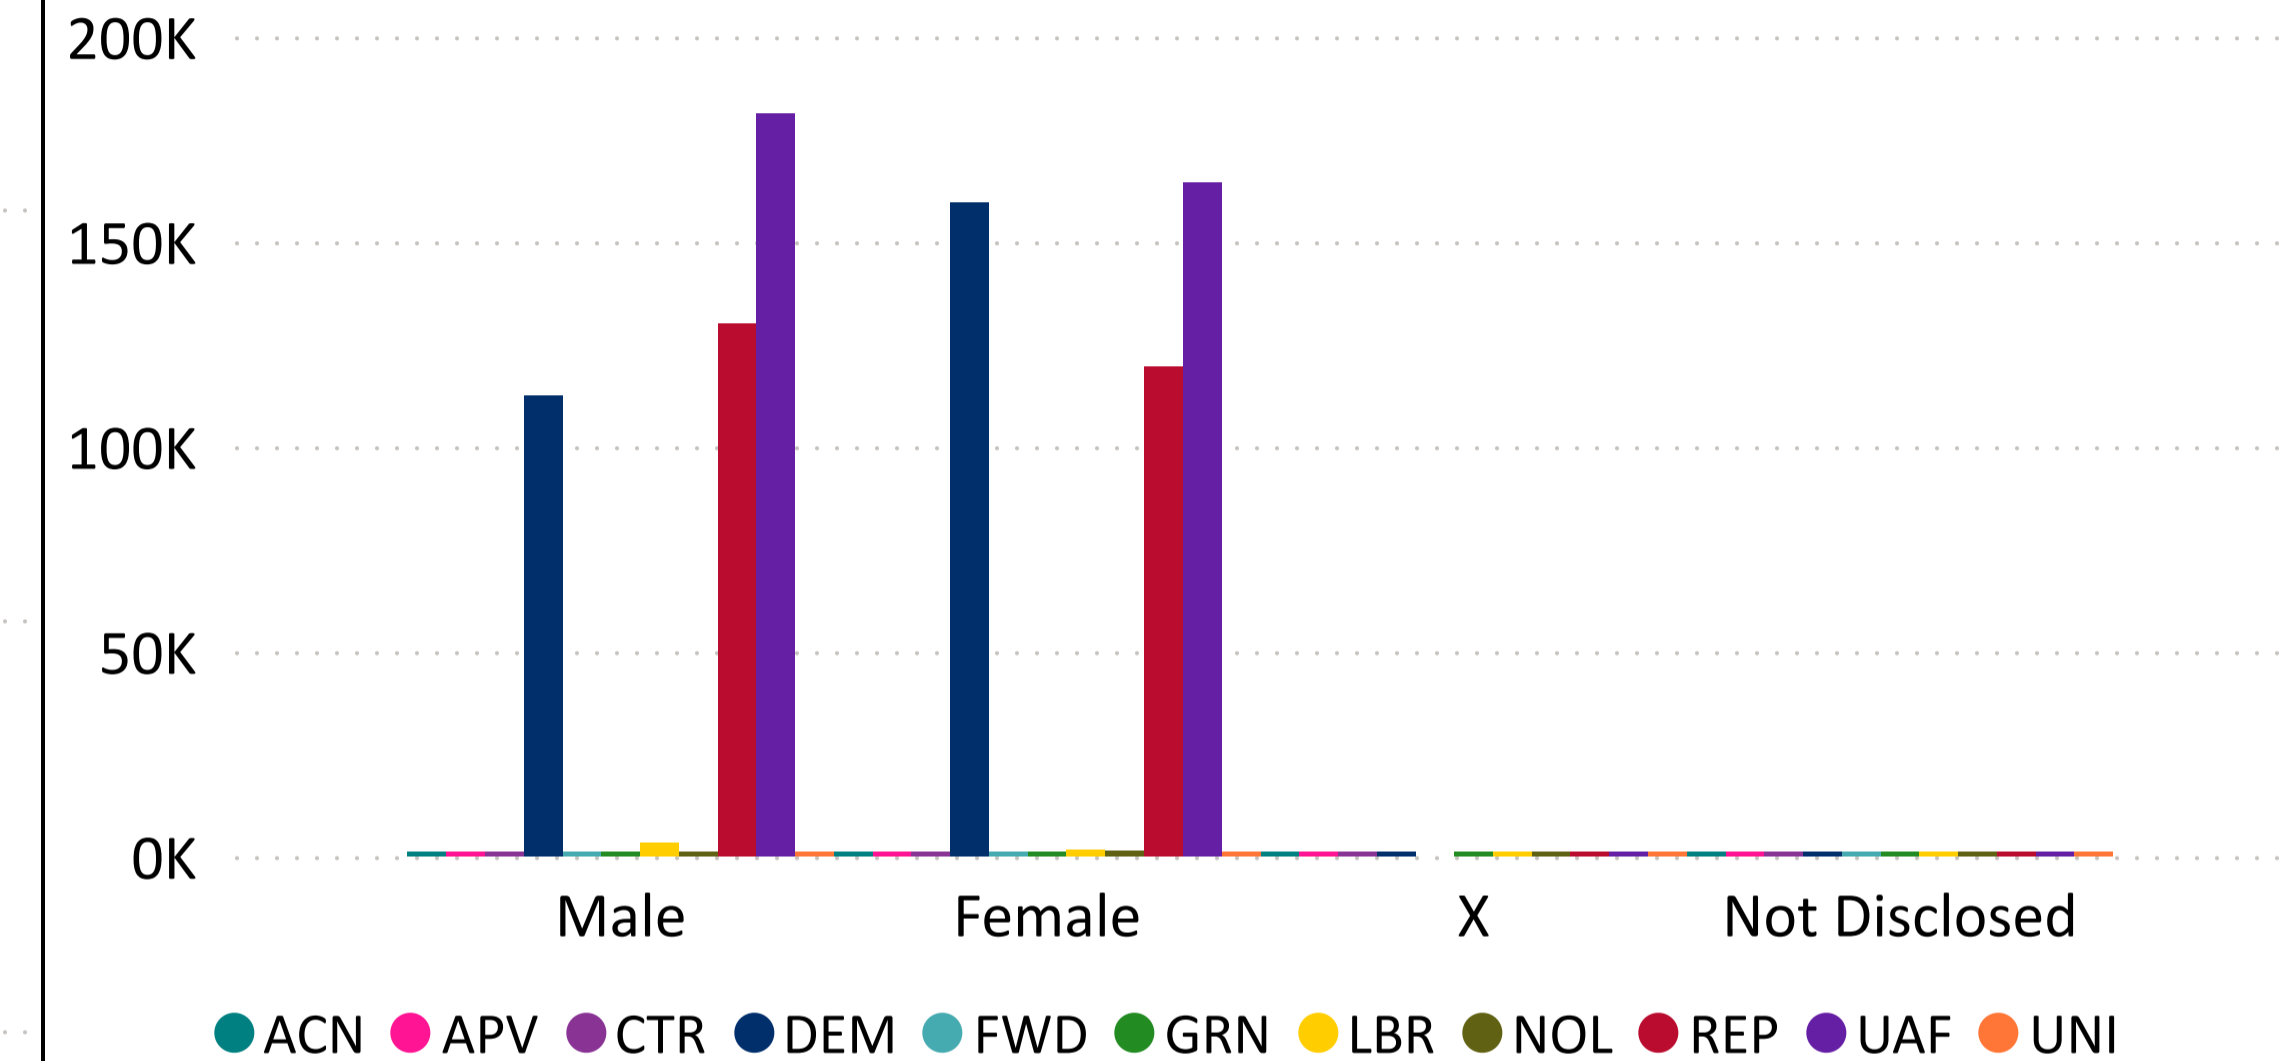

Ballot Type Returned by Gender

Abbreviation	Party
ACN	American Constitution
APV	Approval Voting
CTR	Center
DEM	Democrat
FWD	Forward
GRN	Green
LBR	Libertarian
NOL	No Labels
REP	Republican
UAF	Unaffiliated
UNI	Unity