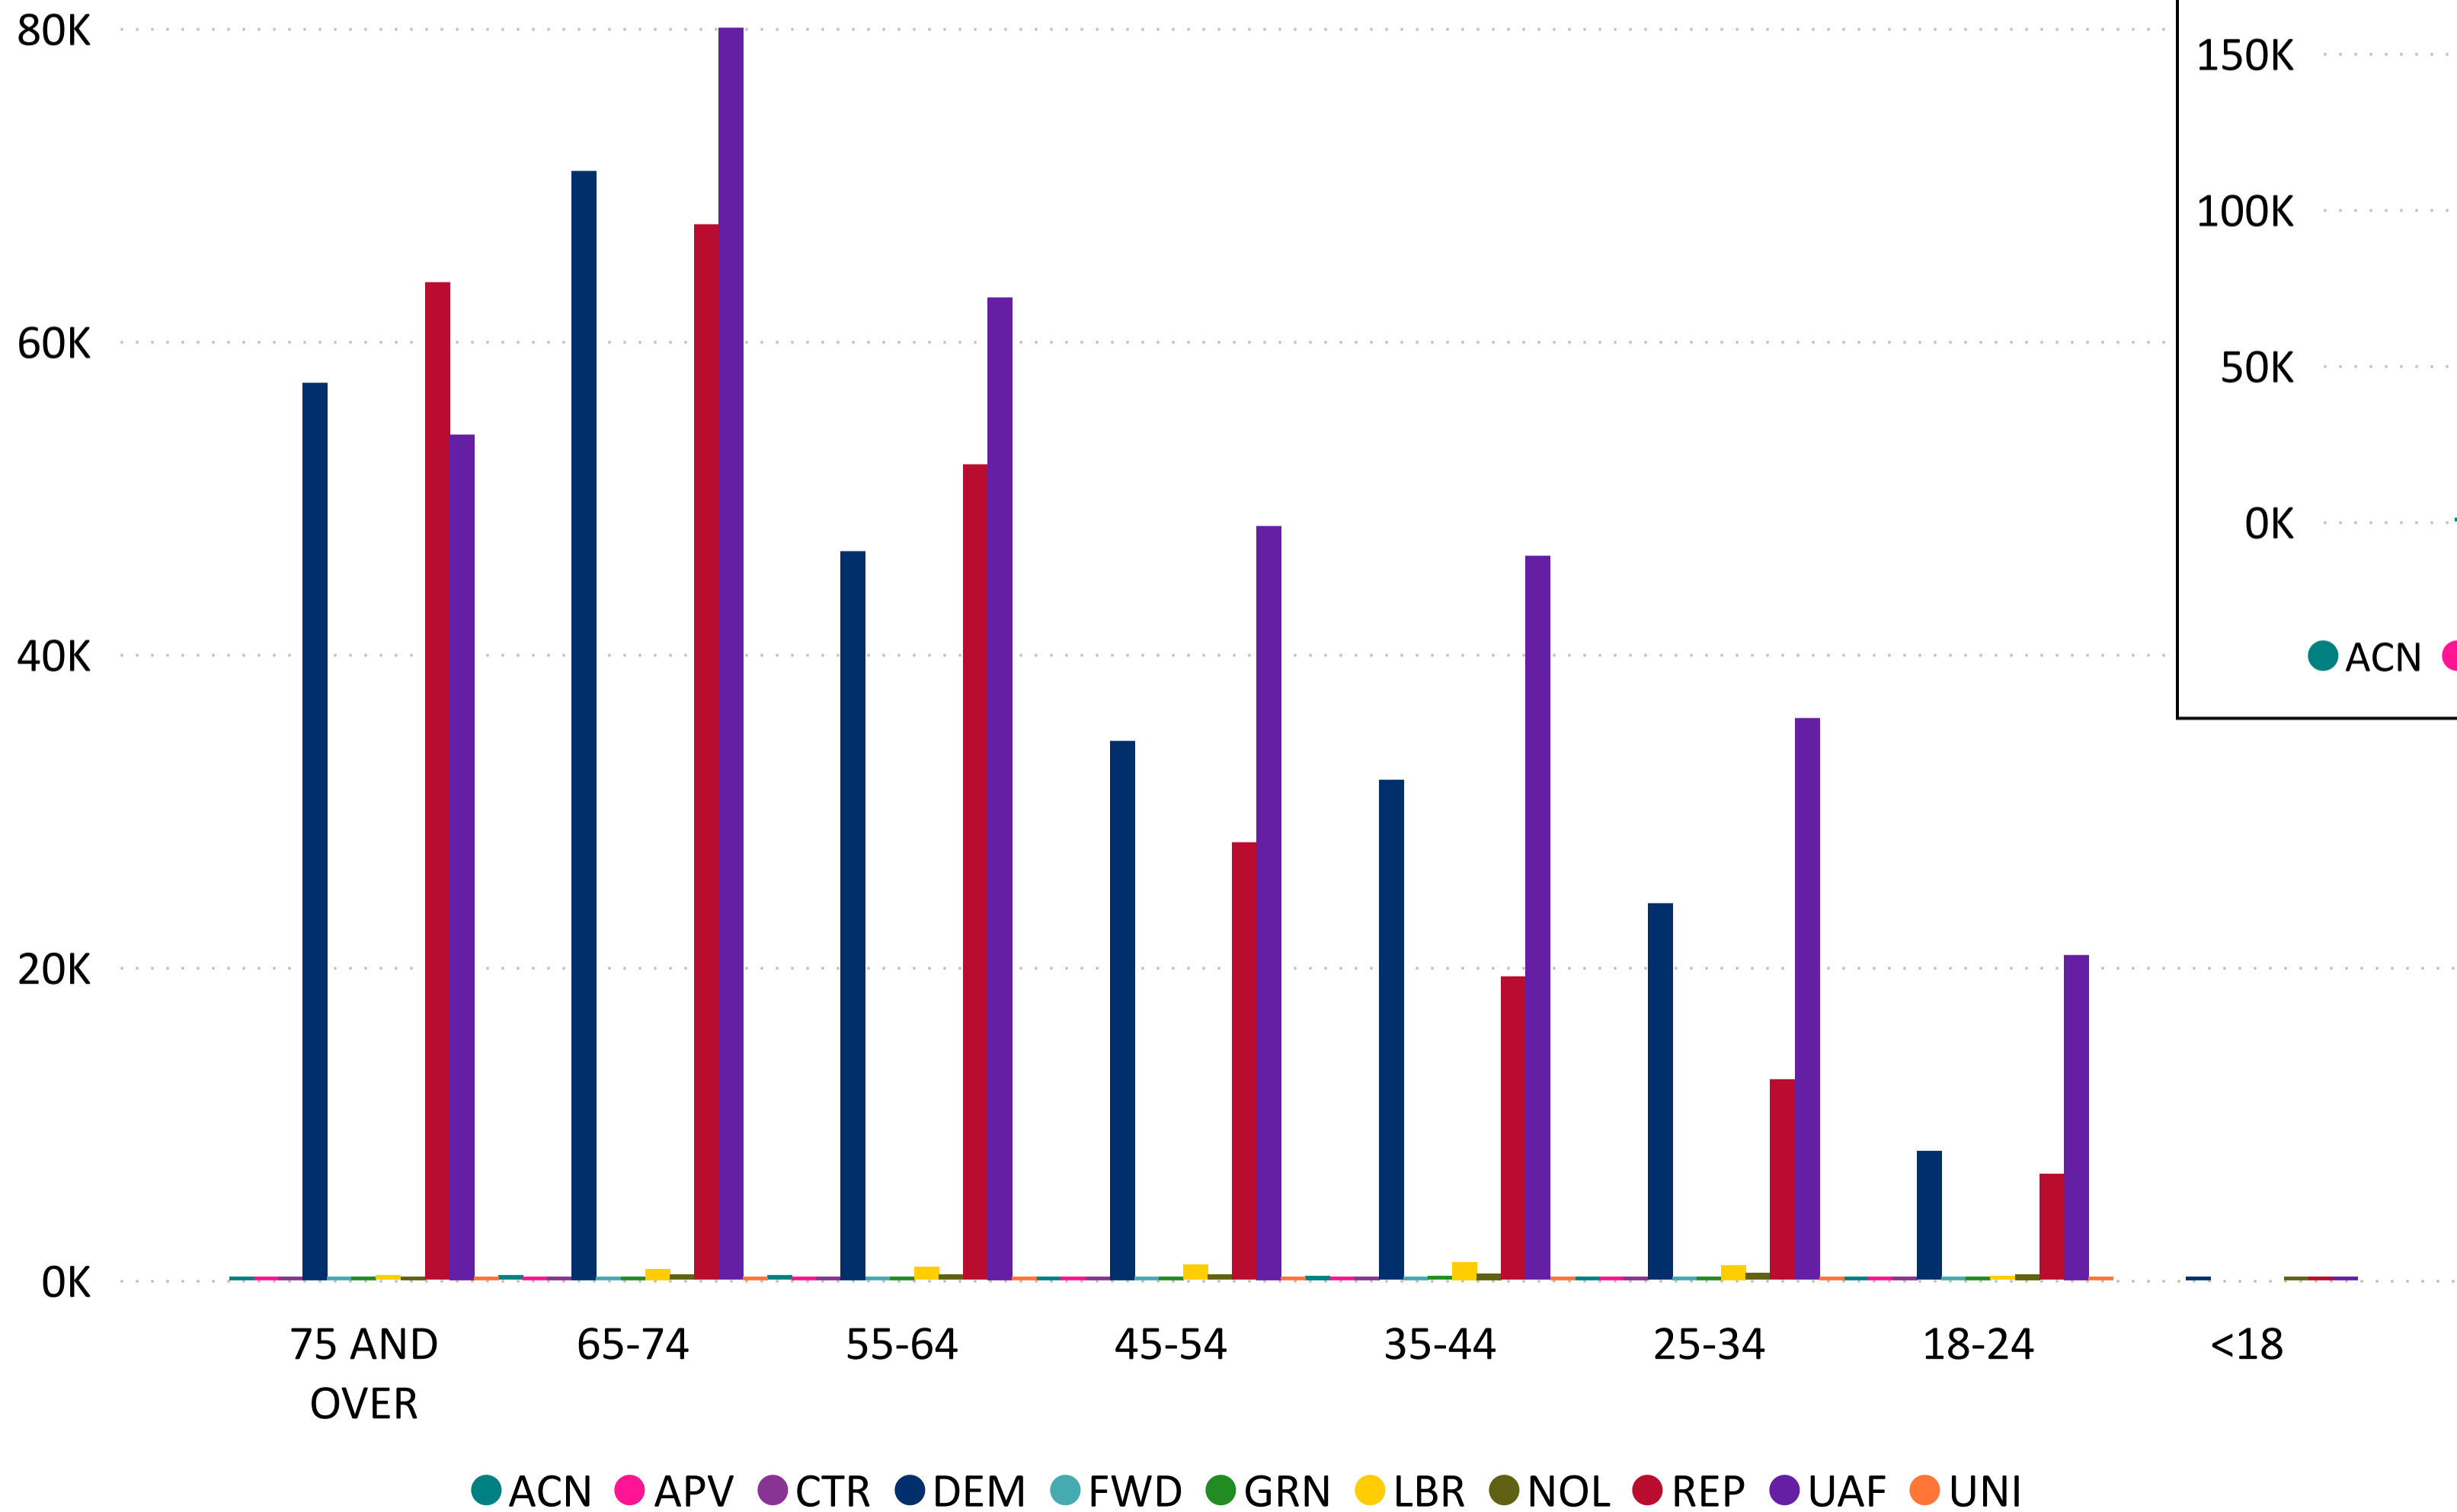

### Ballots Returned by Party Registration

### Percent of Total Active Voters by Party Registration

# Total Ballots Returned

As of 11:59 PM 10/24/24

### Ballot Type Returned by Age Range