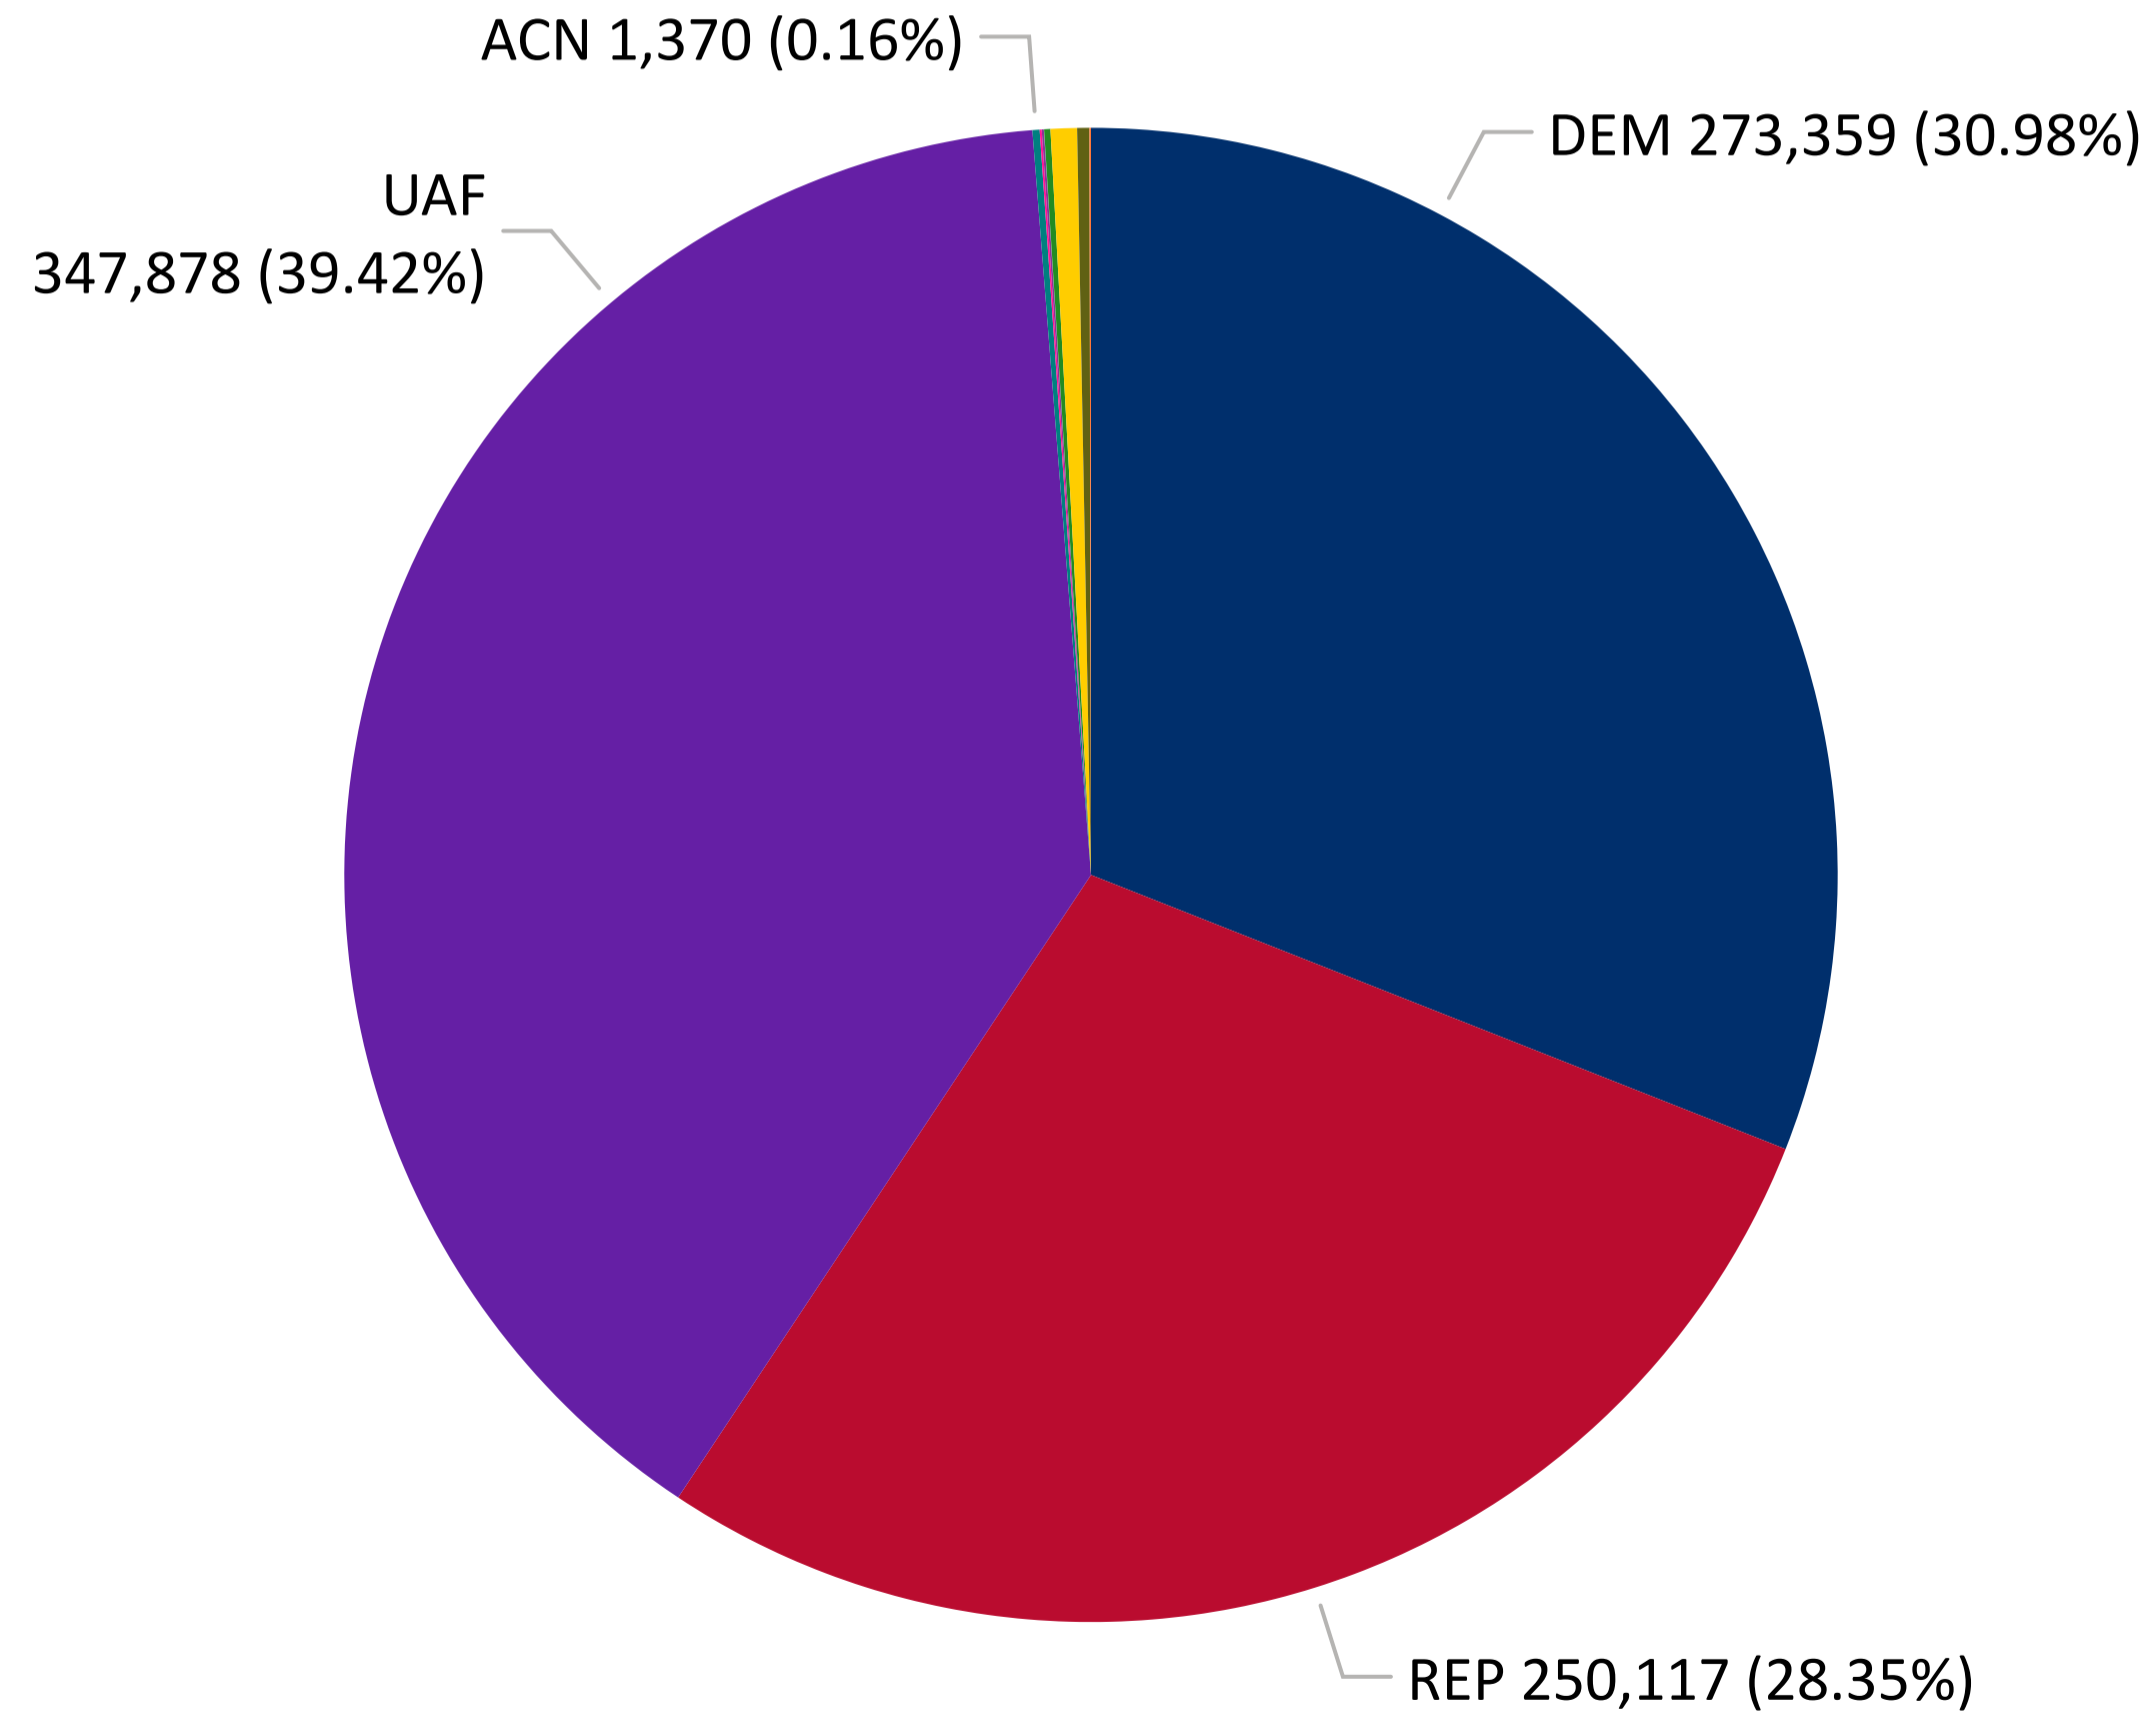

Total Ballots Returned

As of 11:59 PM 10/24/24

882,395