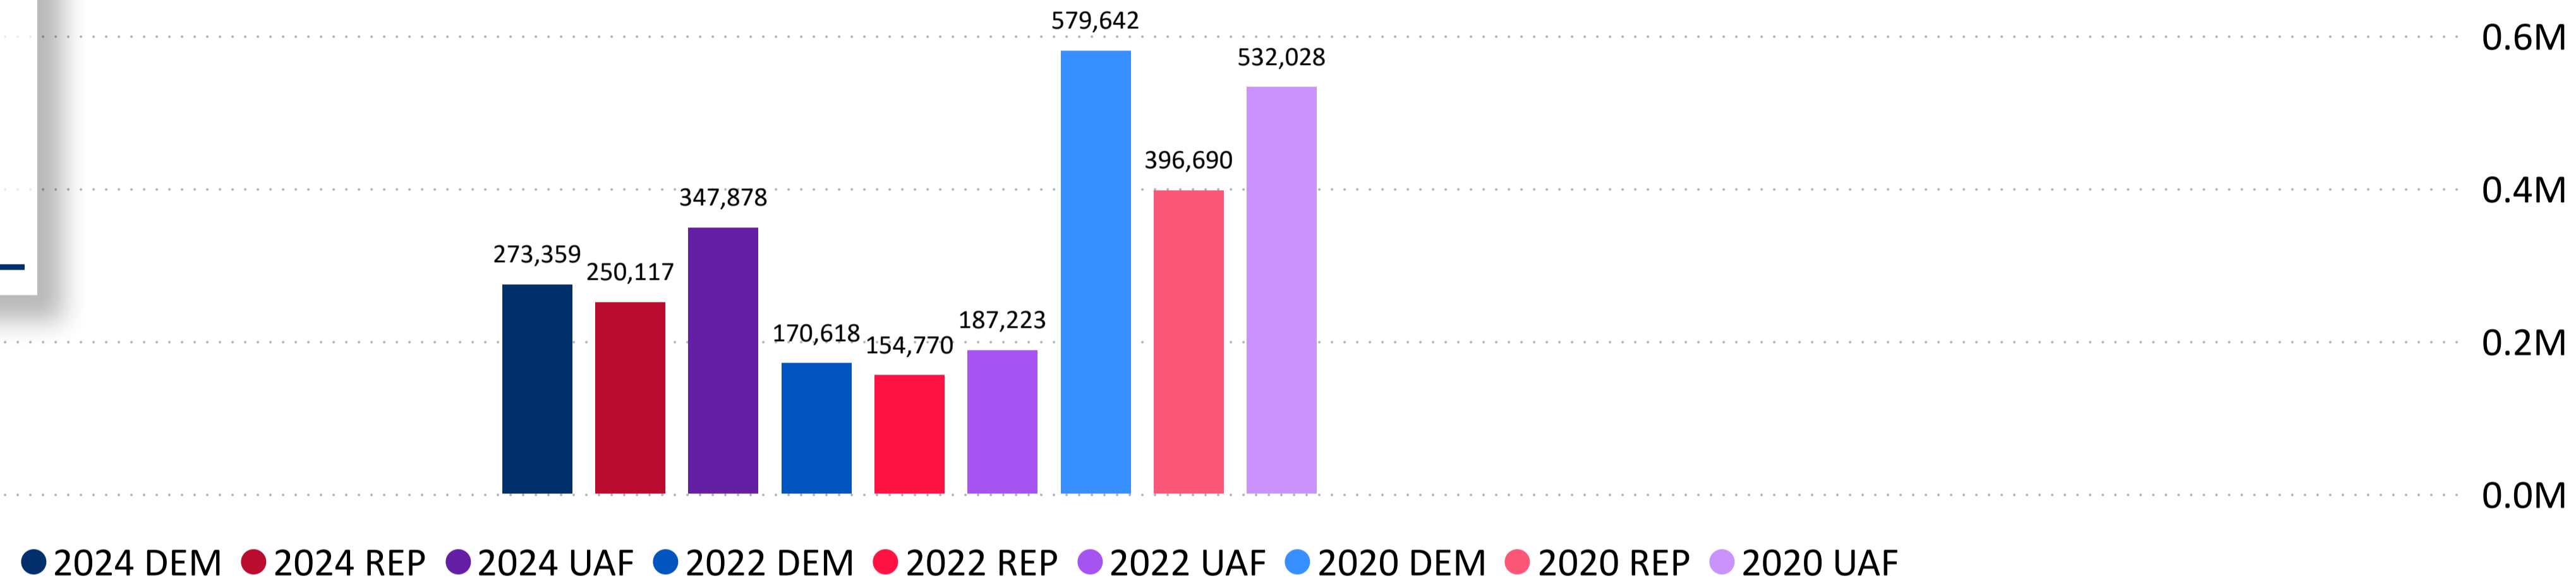

Total Ballots Returned

As of 11:59 PM 10/24/24

2024 General Election
October 25, 2024
Ballot Return Reporting

882,395

Ballots Returned by Major Party Registration

870,879
2024 MAIL BALLOTS TOTAL

11,516
2024 IN PERSON TOTAL