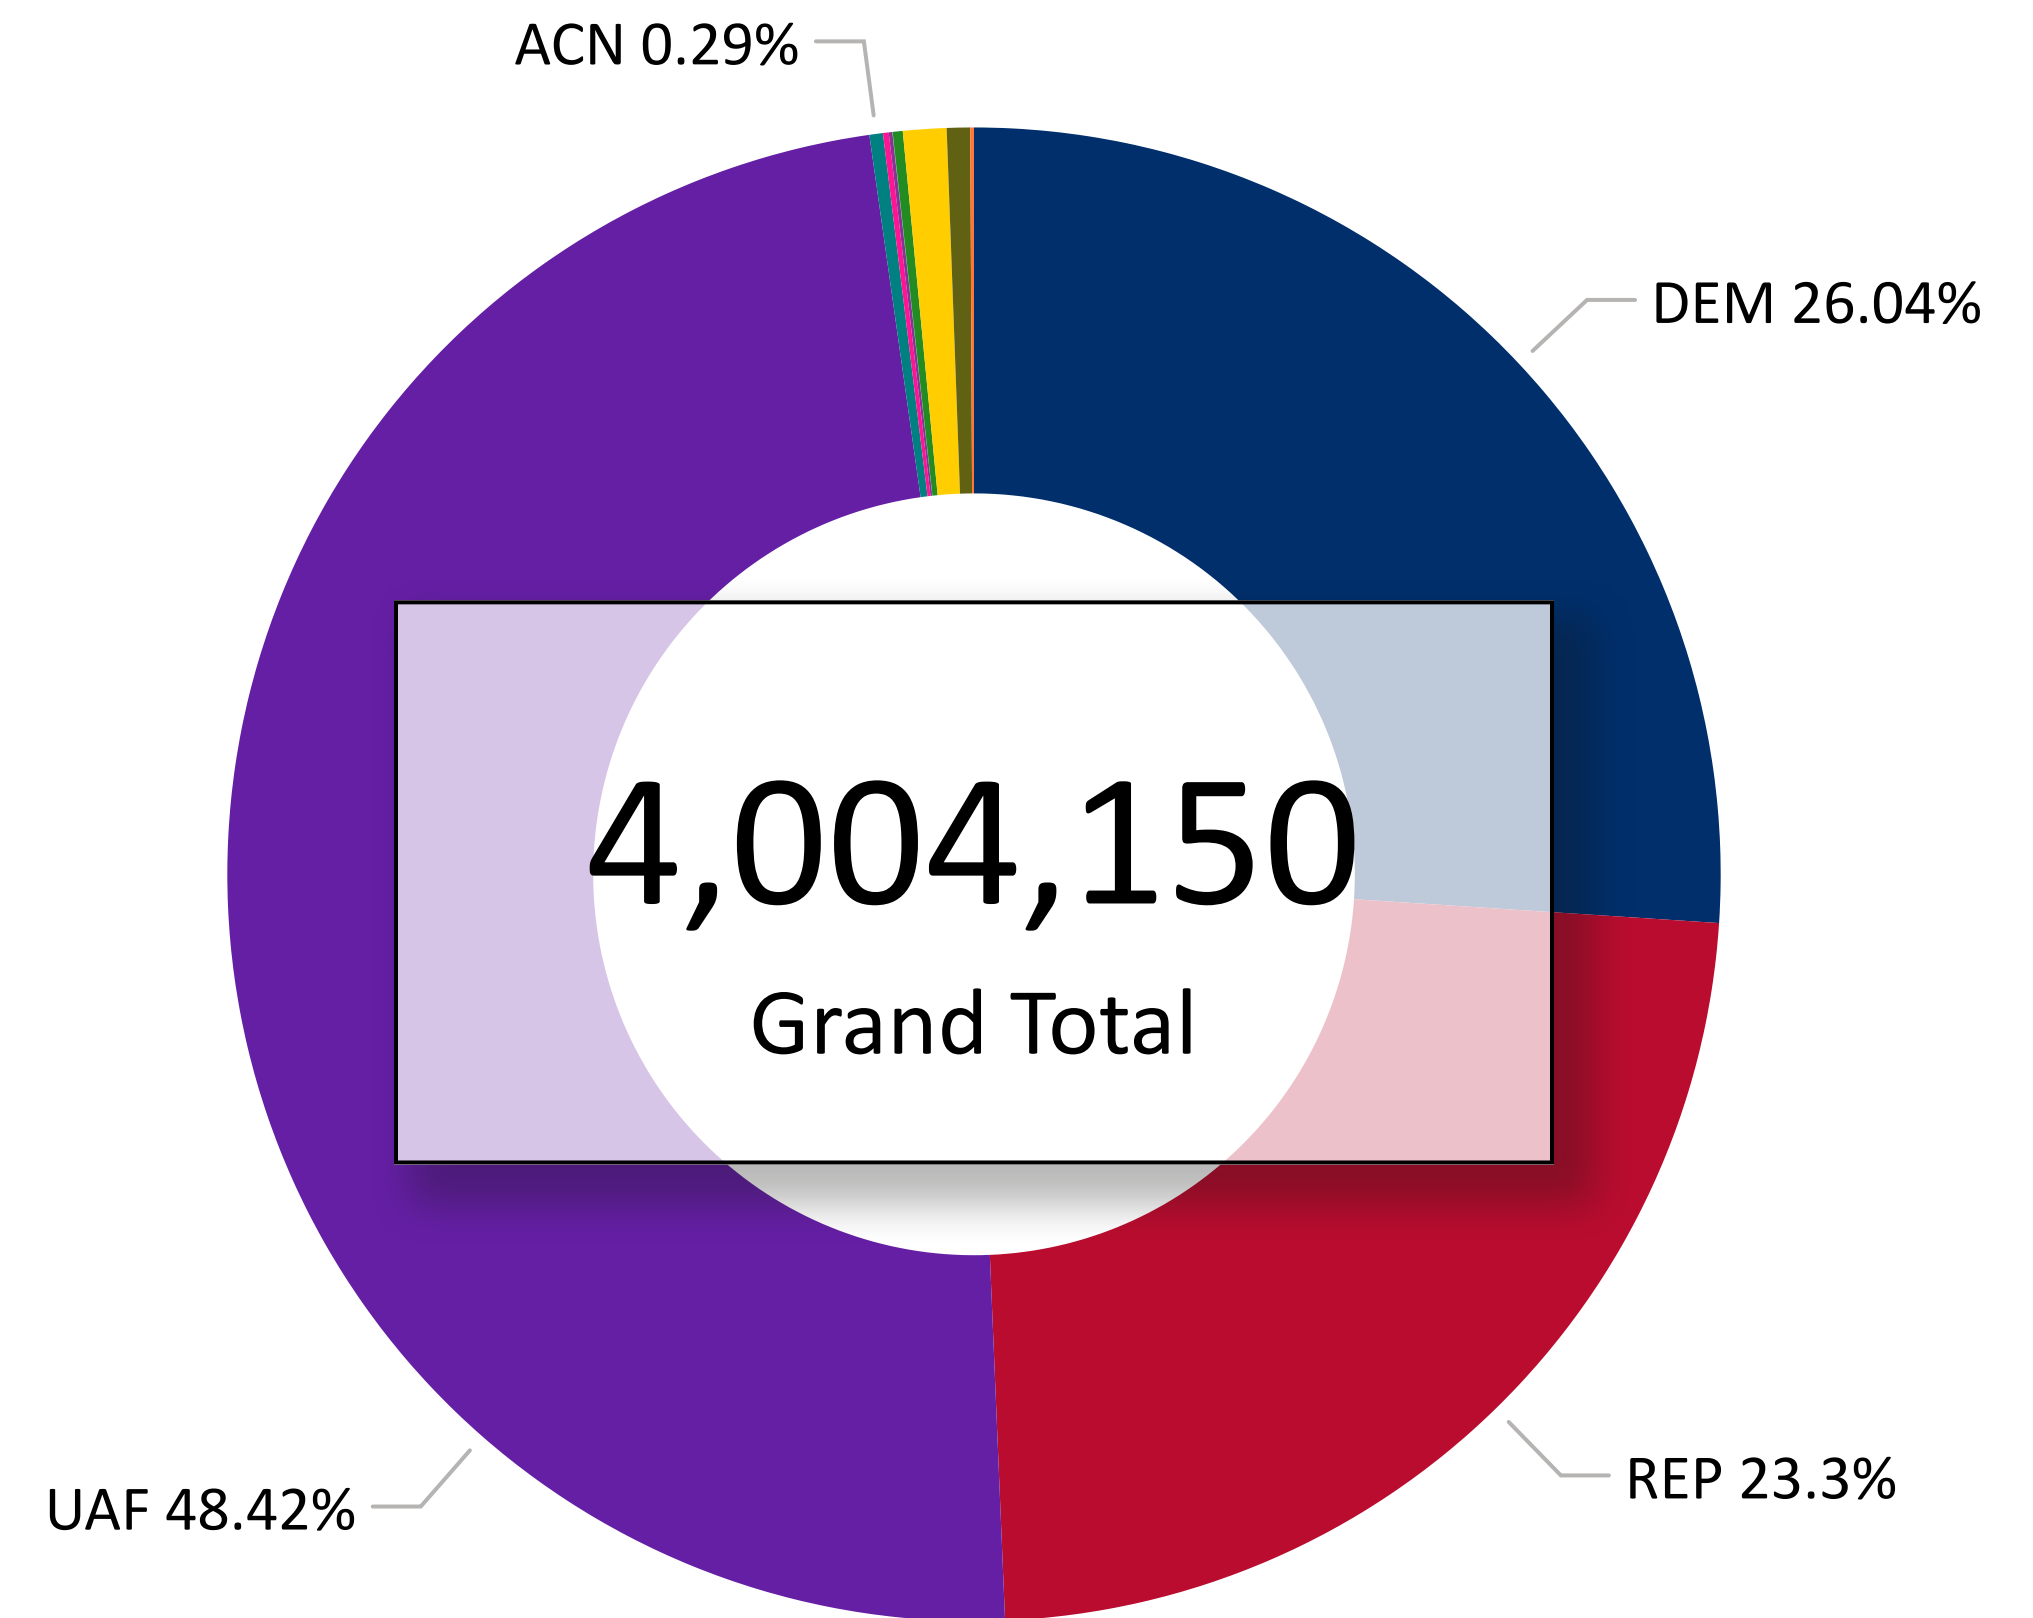

Total Ballots Returned

As of 11:59 PM 10/28/24

2024 General Election
October 29, 2024
Ballot Return Reporting

1,271,157

Ballots Returned by Major Party Registration

1,249,471
2024 MAIL BALLOTS TOTAL

21,686
2024 IN PERSON TOTAL

Trend Line of Ballots Returned by Day 2020, 2022 & 2024 by Major Party Registration

Total Ballots Returned

As of 11:59 PM 10/28/24

1,271,157

Ballots Returned by Party Registration

Percent of Total Active Voters by Party Registration

Total Ballots Returned

As of 11:59 PM 10/28/24

1,271,157

Ballot Type Returned by Age Range

Ballot Type Returned by Gender

Abbreviation	Party
ACN	American Constitution
APV	Approval Voting
CTR	Center
DEM	Democrat
FWD	Forward
GRN	Green
LBR	Libertarian
NOL	No Labels
REP	Republican
UAF	Unaffiliated
UNI	Unity

Total Ballots Returned

As of 11:59 PM 10/28/24

1,271,157

Ballots Returned by Age Range

Ballots Returned by Gender/Age Range

Total Ballots Returned

As of 11:59 PM 10/28/24

1,271,157