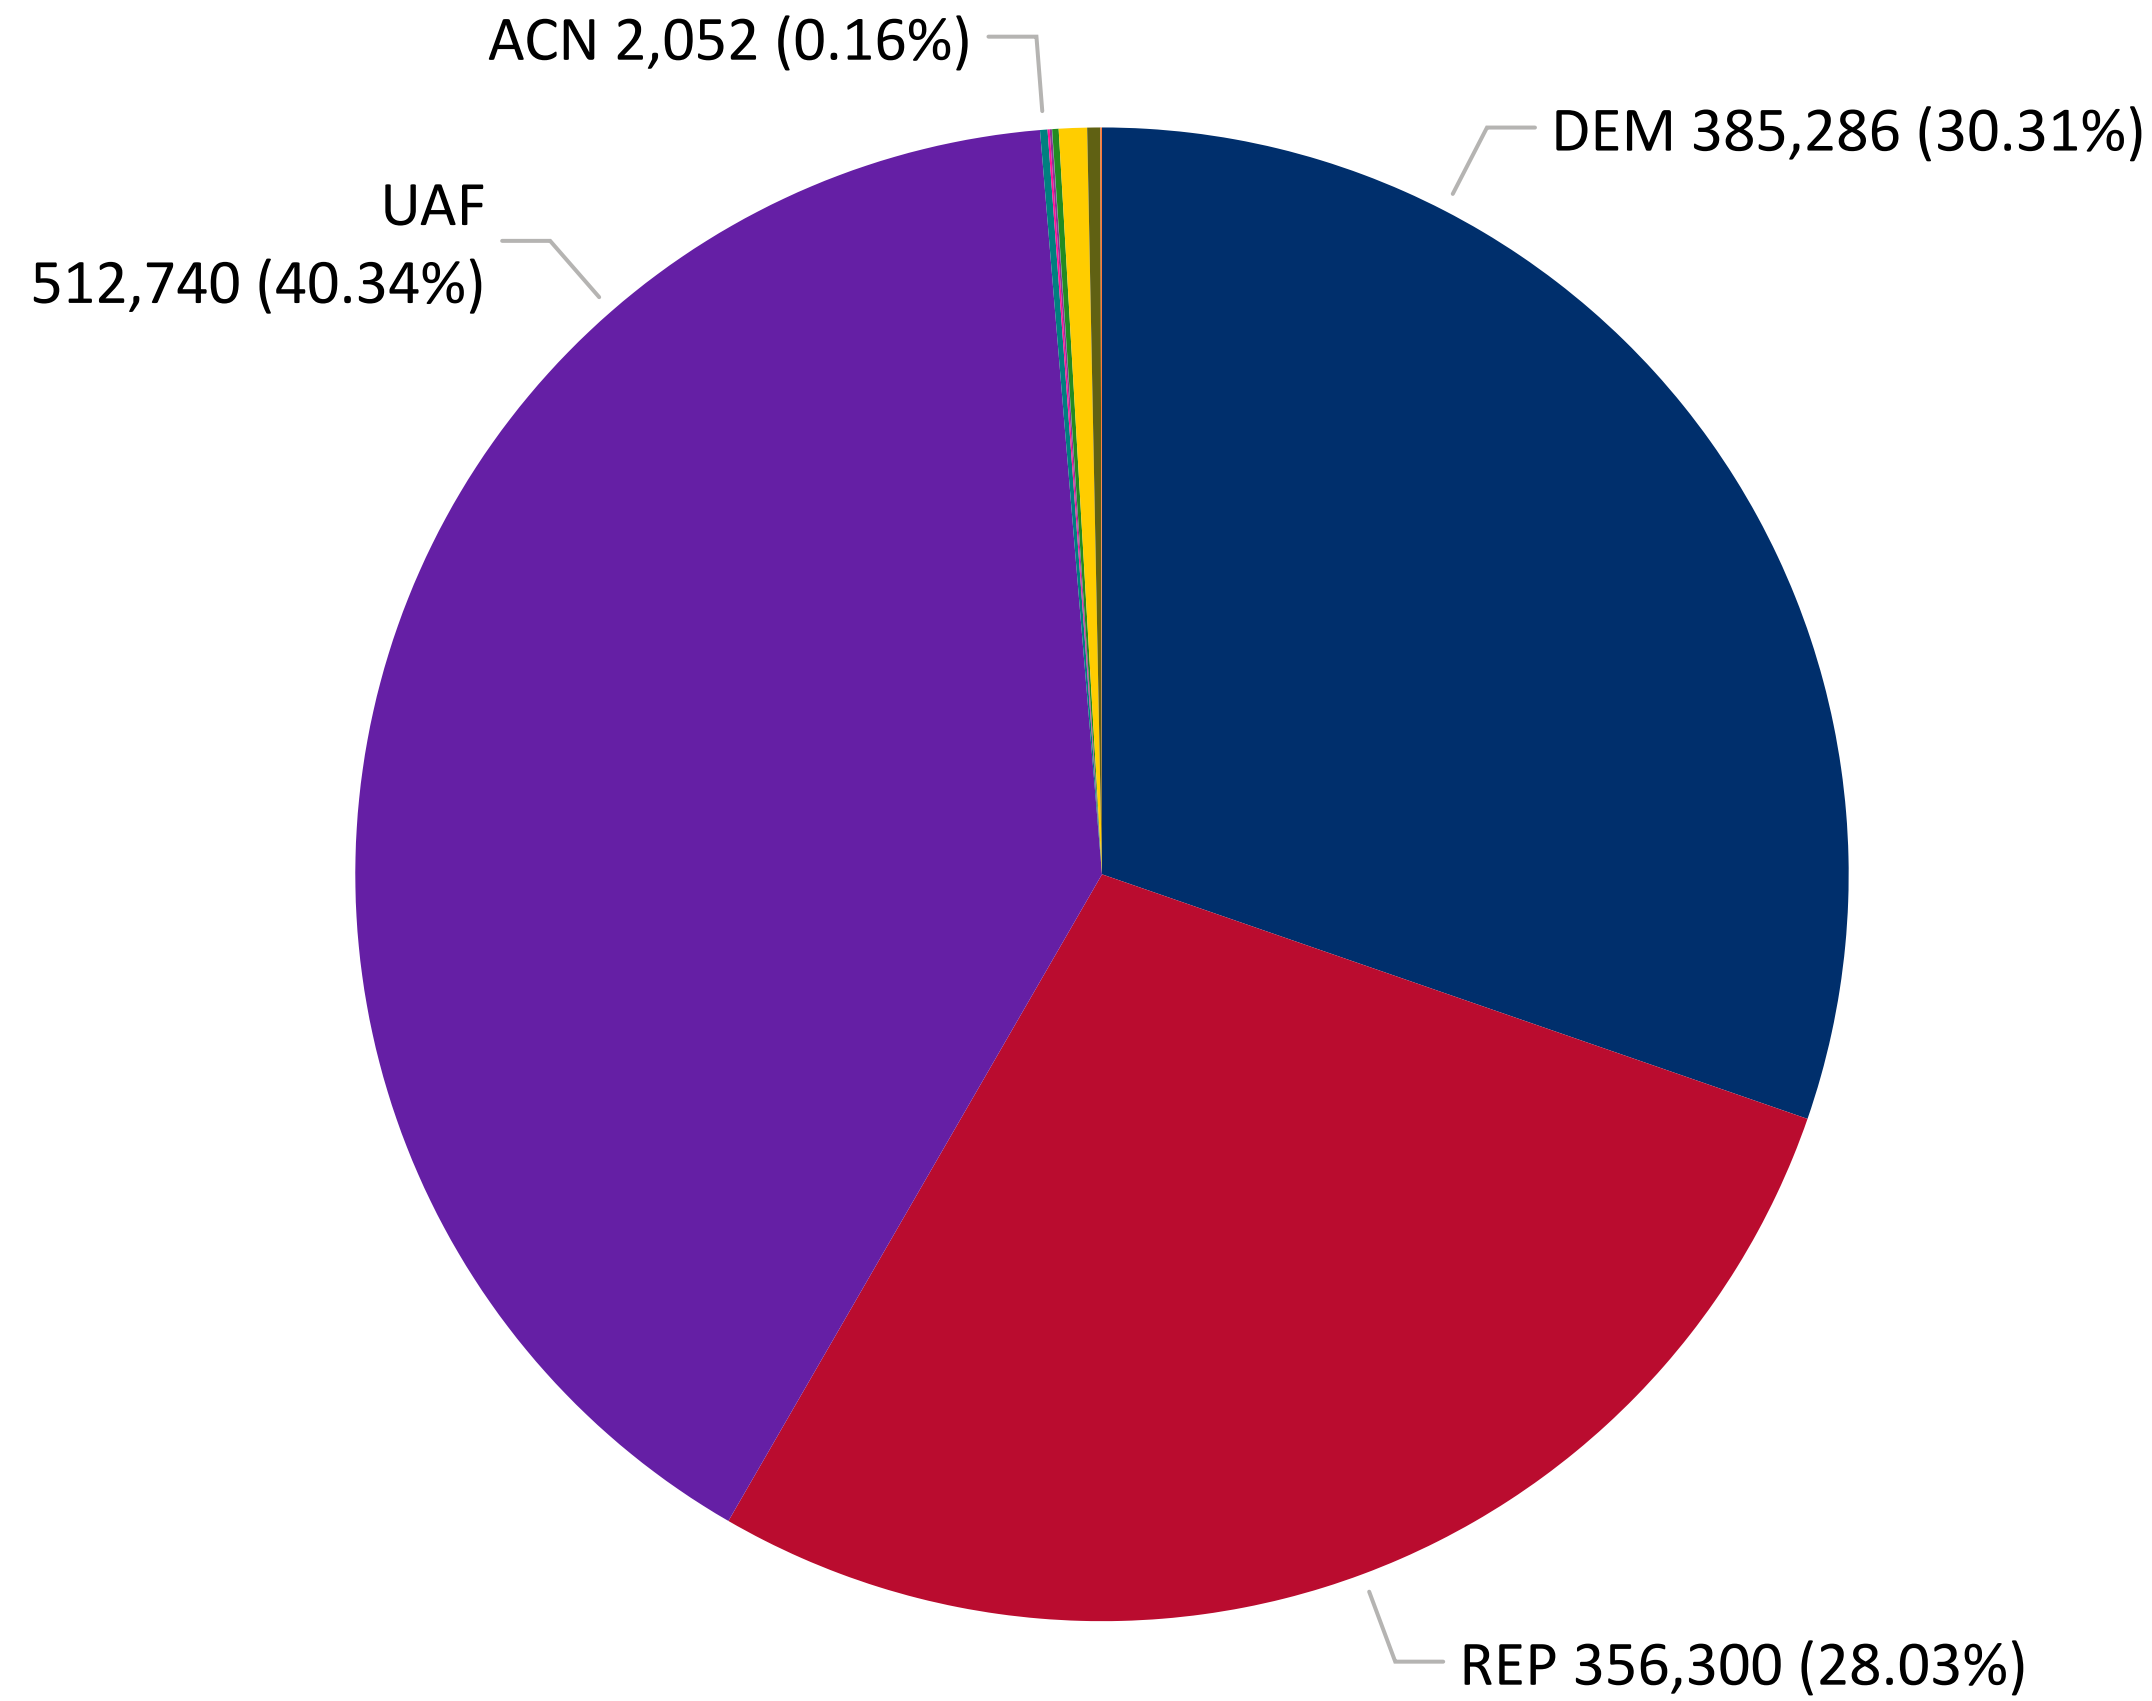

Total Ballots Returned

As of 11:59 PM 10/28/24

2024 General Election
October 29, 2024
Ballot Return Reporting

1,271,157

Ballots Returned by Major Party Registration

1,249,471
2024 MAIL BALLOTS TOTAL

21,686
2024 IN PERSON TOTAL

Trend Line of Ballots Returned by Day 2020, 2022 & 2024 by Major Party Registration

Total Ballots Returned

As of 11:59 PM 10/28/24

1,271,157

Ballots Returned by Party Registration

Percent of Total Active Voters by Party Registration

Total Ballots Returned

As of 11:59 PM 10/28/24

1,271,157

Ballot Type Returned by Age Range

Ballot Type Returned by Gender

Abbreviation	Party
ACN	American Constitution
APV	Approval Voting
CTR	Center
DEM	Democrat
FWD	Forward
GRN	Green
LBR	Libertarian
NOL	No Labels
REP	Republican
UAF	Unaffiliated
UNI	Unity

Total Ballots Returned

As of 11:59 PM 10/28/24

1,271,157

Ballots Returned by Age Range

Ballots Returned by Gender/Age Range

Total Ballots Returned

As of 11:59 PM 10/28/24

1,271,157