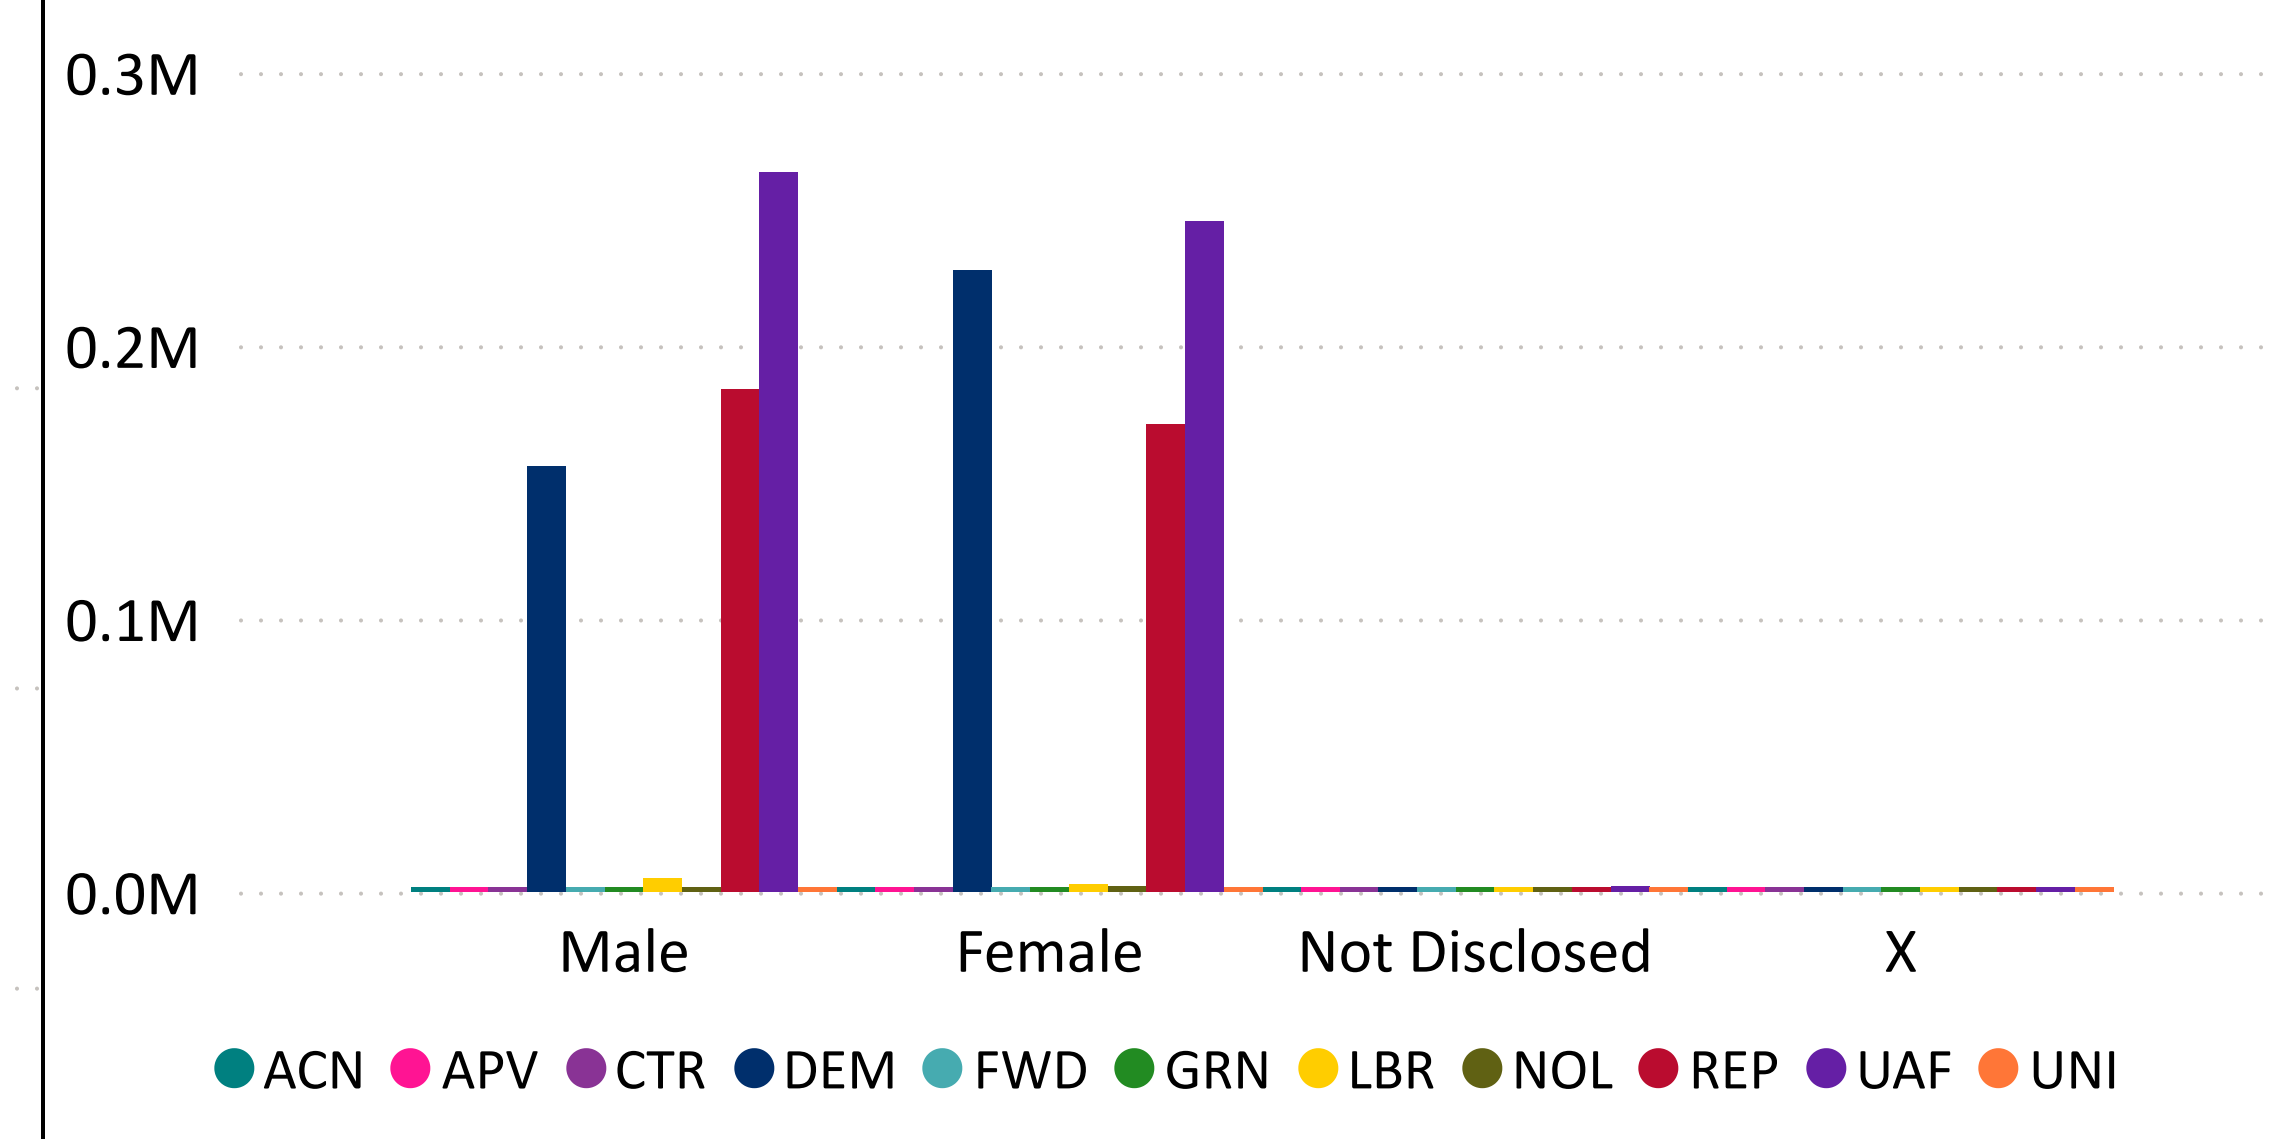

Trend Line of Ballots Returned by Day 2020, 2022 & 2024 by Major Party Registration

Total Ballots Returned

As of 11:59 PM 10/28/24

1,271,157

Ballots Returned by Party Registration

Percent of Total Active Voters by Party Registration

Total Ballots Returned

As of 11:59 PM 10/28/24

1,271,157

Ballot Type Returned by Age Range

Ballot Type Returned by Gender

Abbreviation	Party
ACN	American Constitution
APV	Approval Voting
CTR	Center
DEM	Democrat
FWD	Forward
GRN	Green
LBR	Libertarian
NOL	No Labels
REP	Republican
UAF	Unaffiliated
UNI	Unity

Total Ballots Returned

As of 11:59 PM 10/28/24

1,271,157

Ballots Returned by Age Range

Ballots Returned by Gender/Age Range

Total Ballots Returned

As of 11:59 PM 10/28/24

1,271,157

78,779	2,876	123,216	4,809	897	987	83,340	18,805	6,505	430
Adams	Alamosa	Arapahoe	Archuleta	Baca	Bent	Boulder	Broomfield	Chaffee	Cheyenne
2,591	1,598	957	614	2,009	9,397	115,286	695	108,075	11,150
Clear Creek	Conejos	Costilla	Crowley	Custer	Delta	Denver	Dolores	Douglas	Eagle
156,679	8,151	10,259	12,525	1,610	4,288	4,033	363	2,189	311
El Paso	Elbert	Fremont	Garfield	Gilpin	Grand	Gunnison	Hinsdale	Huerfano	Jackson
153,829	368	1,417	15,884	1,461	90,570	3,470	878	4,837	42,268
Jefferson	Kiowa	Kit Carson	La Plata	Lake	Larimer	Las Animas	Lincoln	Logan	Mesa
362	2,393	6,702	13,702	5,401	3,476	2,170	5,311	959	4,047
Mineral	Moffat	Montezuma	Montrose	Morgan	Otero	Ouray	Park	Phillips	Pitkin
2,067	37,259	1,707	2,704	7,375	1,610	193	1,698	593	7,530
Prowers	Pueblo	Rio Blanco	Rio Grande	Routt	Saguache	San Juan	San Miguel	Sedgwick	Summit
7,380	1,273	64,939	1,900						
Teller	Washington	Weld	Yuma						