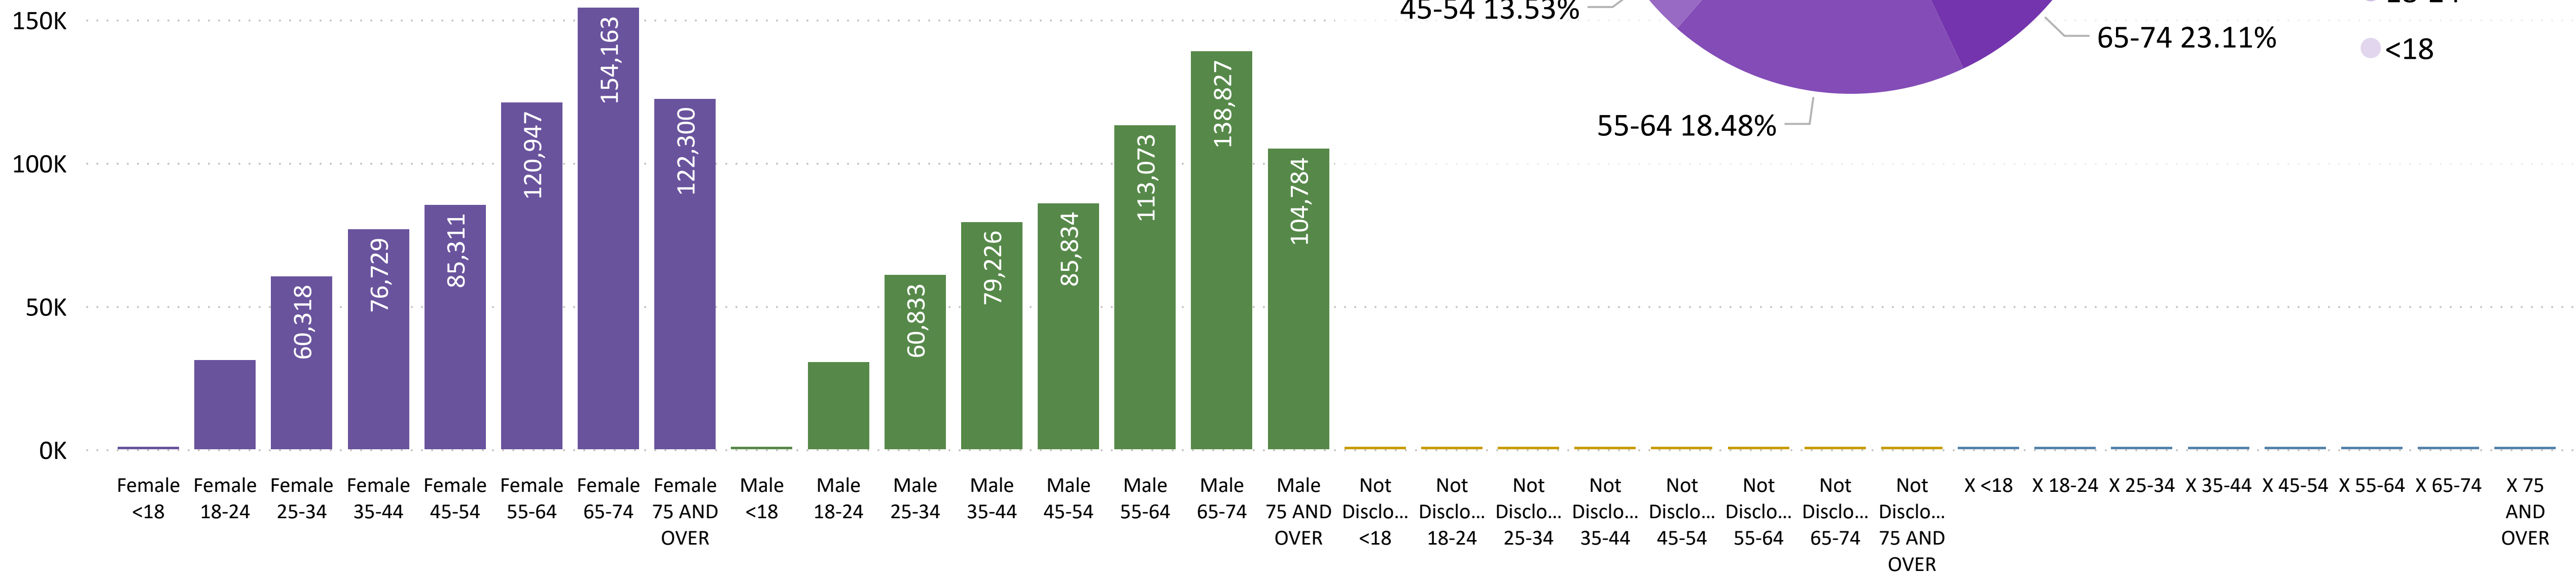

Trend Line of Ballots Returned by Day 2020, 2022 & 2024 by Major Party Registration

Total Ballots Returned

As of 11:59 PM 10/28/24

1,271,157

Ballots Returned by Party Registration

Percent of Total Active Voters by Party Registration

Total Ballots Returned

As of 11:59 PM 10/28/24

1,271,157

Ballot Type Returned by Age Range

Ballot Type Returned by Gender

Abbreviation	Party
ACN	American Constitution
APV	Approval Voting
CTR	Center
DEM	Democrat
FWD	Forward
GRN	Green
LBR	Libertarian
NOL	No Labels
REP	Republican
UAF	Unaffiliated
UNI	Unity

Total Ballots Returned

As of 11:59 PM 10/28/24

1,271,157

Ballots Returned by Age Range

Ballots Returned by Gender/Age Range

Total Ballots Returned

As of 11:59 PM 10/28/24

1,271,157

78,779	2,876	123,216	4,809	897	987	83,340	18,805	6,505	430
Adams	Alamosa	Arapahoe	Archuleta	Baca	Bent	Boulder	Broomfield	Chaffee	Cheyenne
2,591	1,598	957	614	2,009	9,397	115,286	695	108,075	11,150
Clear Creek	Conejos	Costilla	Crowley	Custer	Delta	Denver	Dolores	Douglas	Eagle
156,679	8,151	10,259	12,525	1,610	4,288	4,033	363	2,189	311
El Paso	Elbert	Fremont	Garfield	Gilpin	Grand	Gunnison	Hinsdale	Huerfano	Jackson
153,829	368	1,417	15,884	1,461	90,570	3,470	878	4,837	42,268
Jefferson	Kiowa	Kit Carson	La Plata	Lake	Larimer	Las Animas	Lincoln	Logan	Mesa
362	2,393	6,702	13,702	5,401	3,476	2,170	5,311	959	4,047
Mineral	Moffat	Montezuma	Montrose	Morgan	Otero	Ouray	Park	Phillips	Pitkin
2,067	37,259	1,707	2,704	7,375	1,610	193	1,698	593	7,530
Prowers	Pueblo	Rio Blanco	Rio Grande	Routt	Saguache	San Juan	San Miguel	Sedgwick	Summit
7,380	1,273	64,939	1,900						
Teller	Washington	Weld	Yuma						