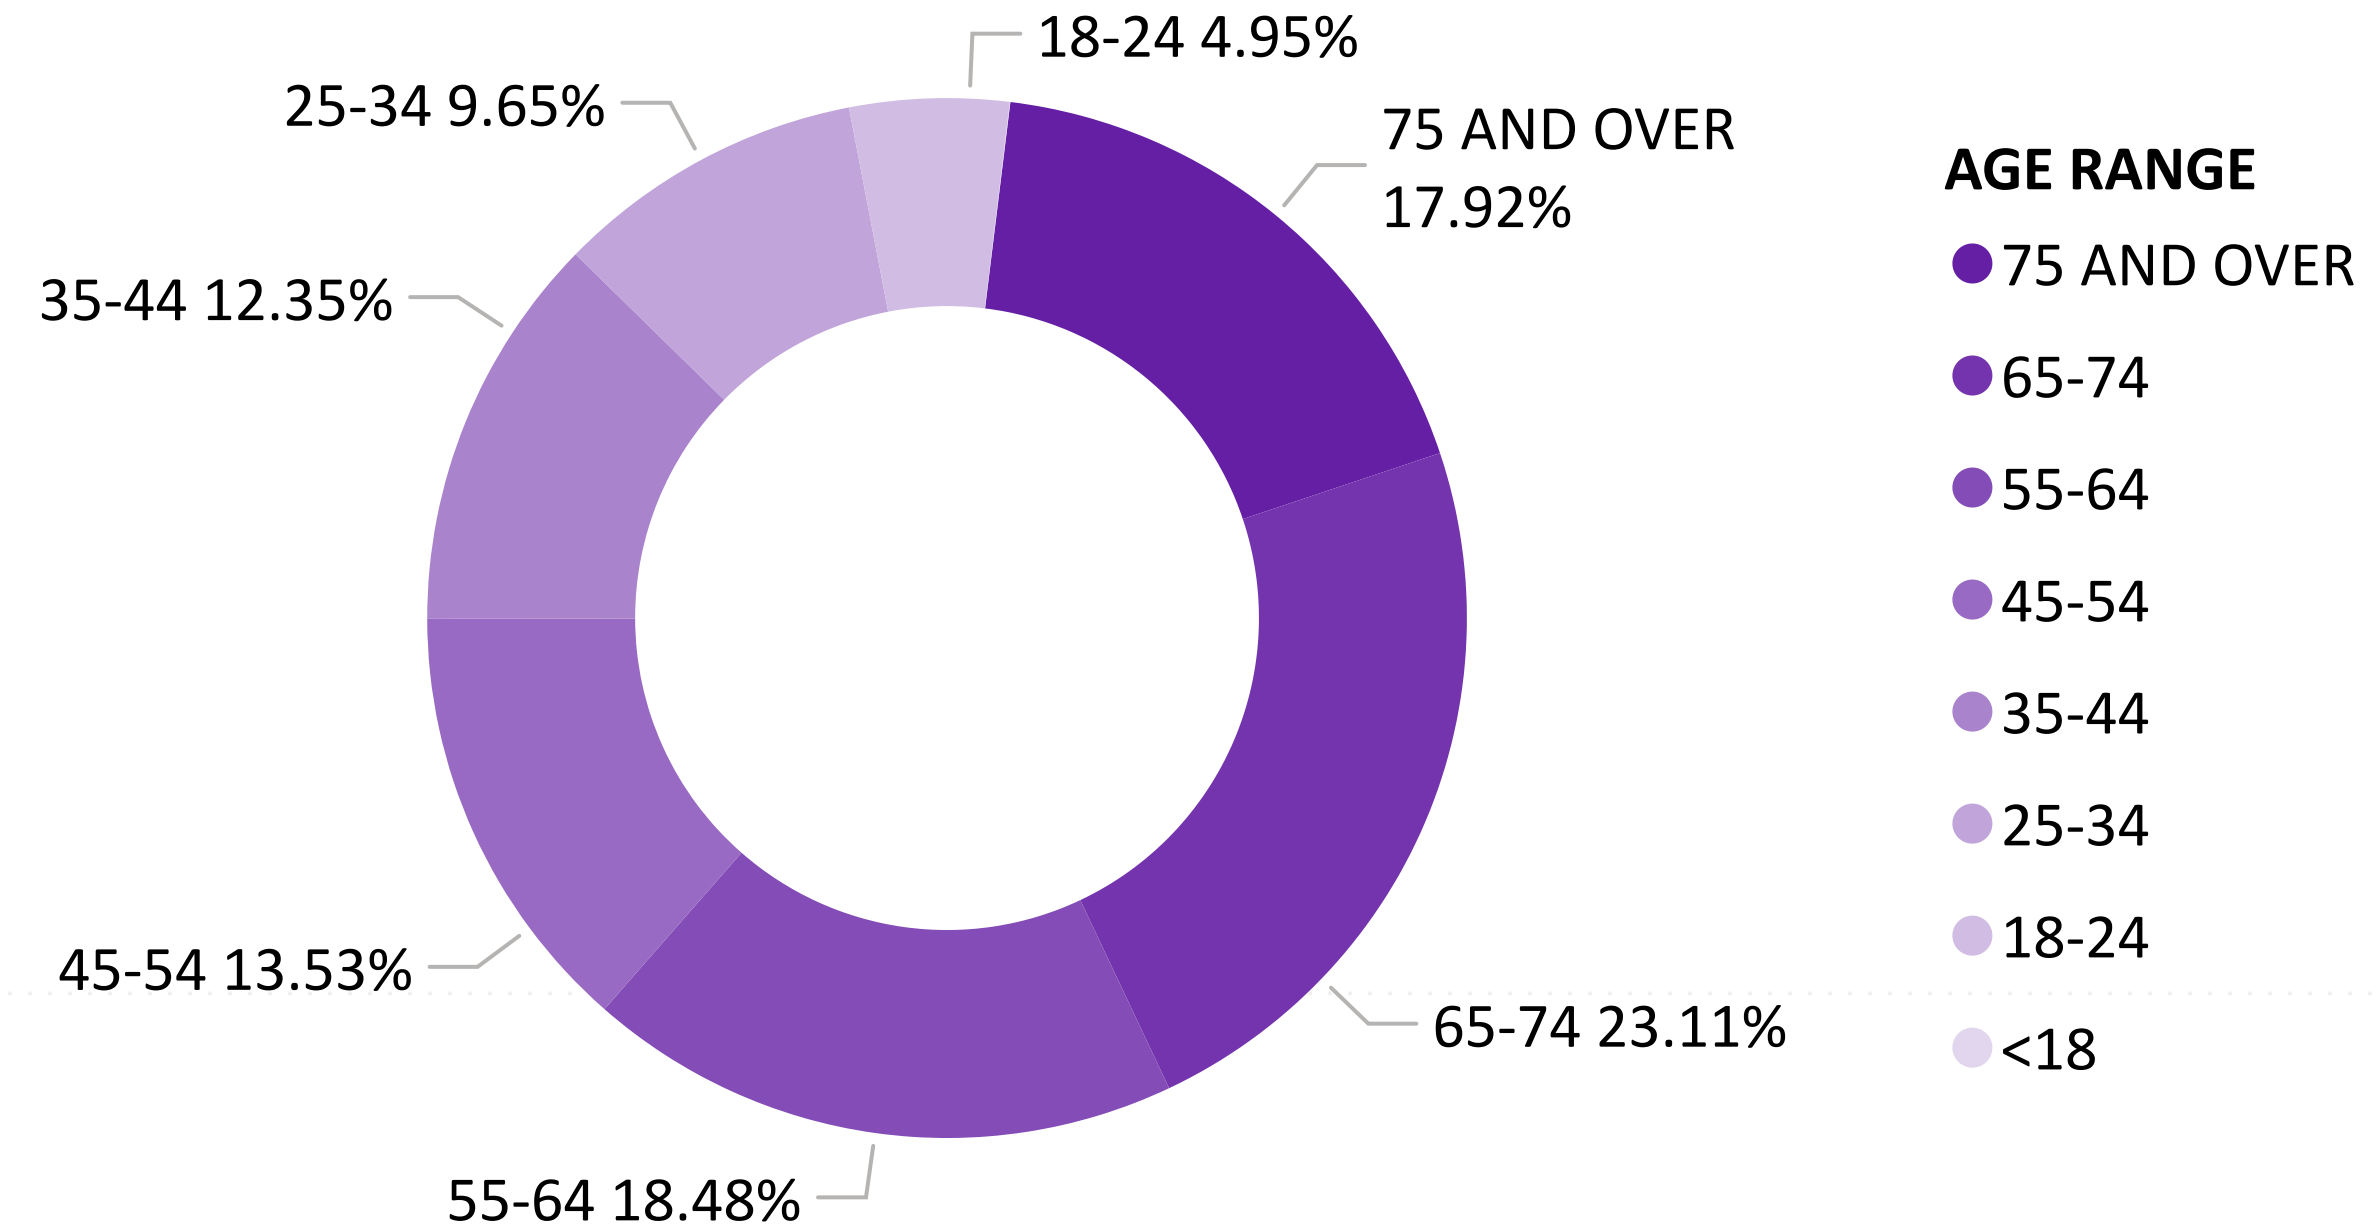

Total Ballots Returned

As of 11:59 PM 10/28/24

2024 General Election
October 29, 2024
Ballot Return Reporting

1,271,157

Ballots Returned by Major Party Registration

1,249,471
2024 MAIL BALLOTS TOTAL

21,686
2024 IN PERSON TOTAL

Trend Line of Ballots Returned by Day 2020, 2022 & 2024 by Major Party Registration

Total Ballots Returned

As of 11:59 PM 10/28/24

1,271,157

Ballots Returned by Party Registration

Percent of Total Active Voters by Party Registration

Total Ballots Returned

As of 11:59 PM 10/28/24

1,271,157

Ballot Type Returned by Age Range

Ballot Type Returned by Gender

Abbreviation	Party
ACN	American Constitution
APV	Approval Voting
CTR	Center
DEM	Democrat
FWD	Forward
GRN	Green
LBR	Libertarian
NOL	No Labels
REP	Republican
UAF	Unaffiliated
UNI	Unity

Total Ballots Returned

As of 11:59 PM 10/28/24

1,271,157

Ballots Returned by Age Range

Ballots Returned by Gender/Age Range

Total Ballots Returned

As of 11:59 PM 10/28/24

1,271,157