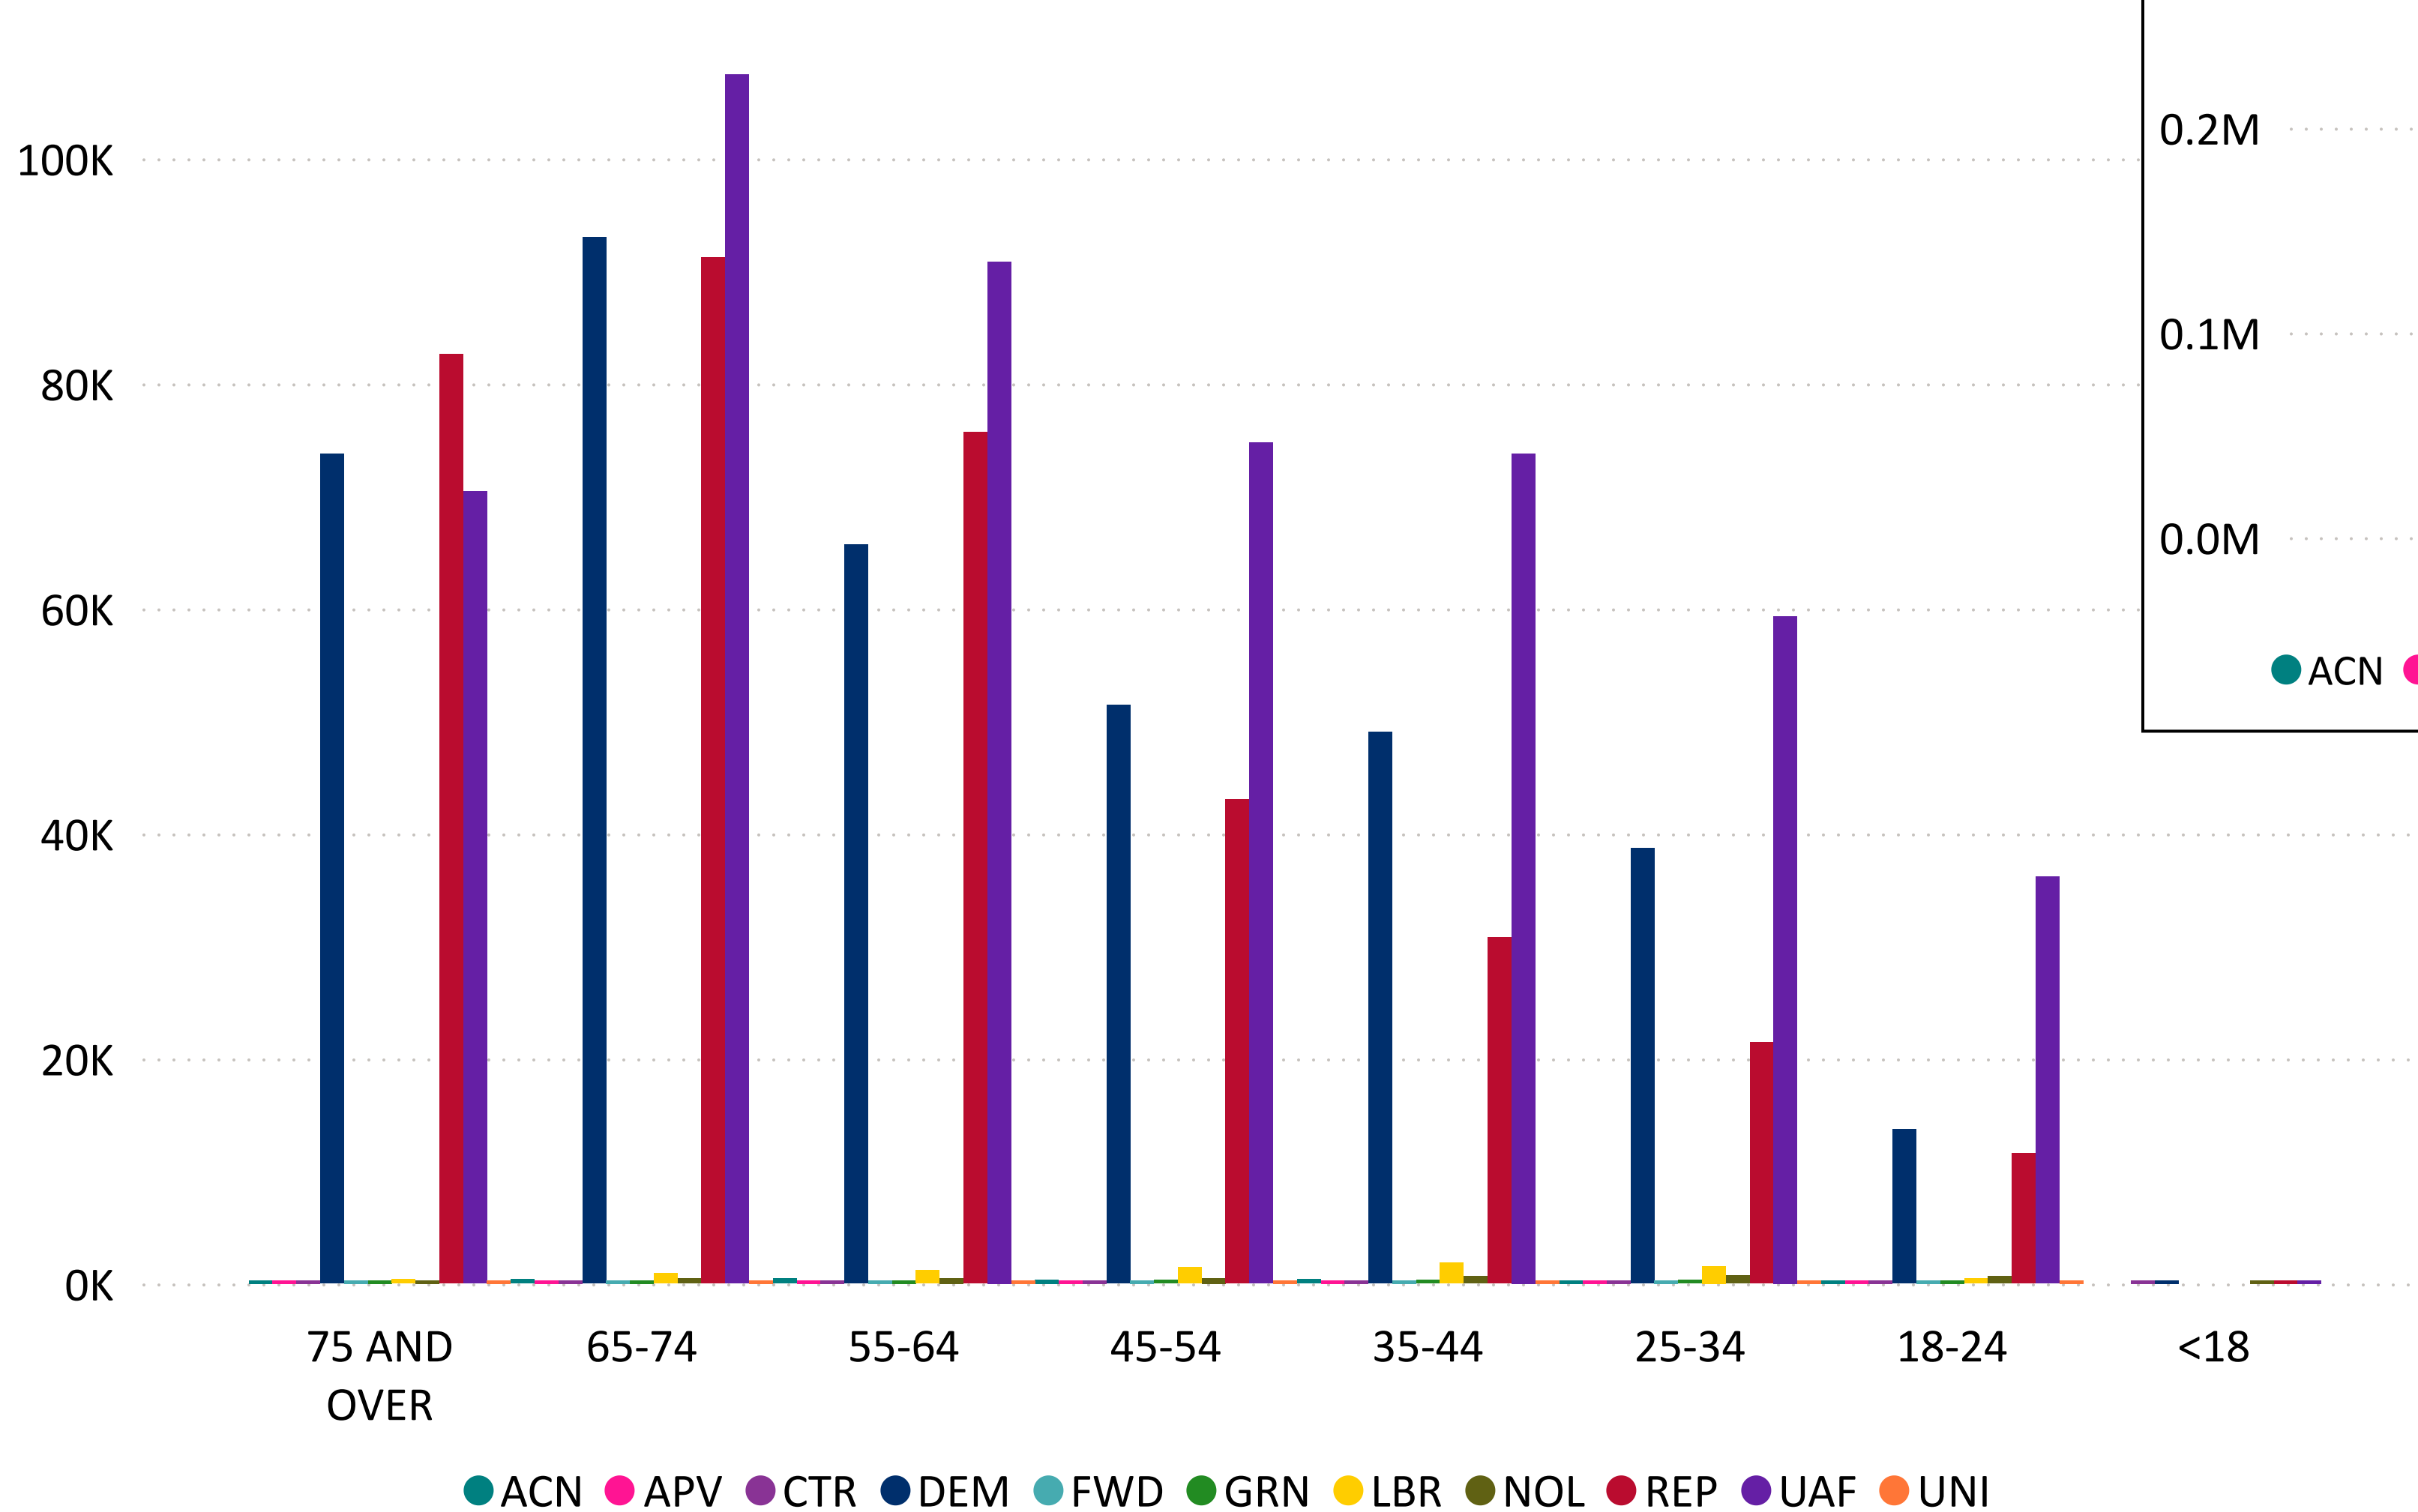

Total Ballots Returned

As of 11:59 PM 10/28/24

2024 General Election
October 29, 2024
Ballot Return Reporting

1,271,157

Ballots Returned by Major Party Registration

1,249,471
2024 MAIL BALLOTS TOTAL

21,686
2024 IN PERSON TOTAL

Trend Line of Ballots Returned by Day 2020, 2022 & 2024 by Major Party Registration

Total Ballots Returned

As of 11:59 PM 10/28/24

1,271,157

Ballots Returned by Party Registration

Percent of Total Active Voters by Party Registration

Total Ballots Returned

As of 11:59 PM 10/28/24

1,271,157

Ballot Type Returned by Age Range

Ballot Type Returned by Gender

Abbreviation	Party
ACN	American Constitution
APV	Approval Voting
CTR	Center
DEM	Democrat
FWD	Forward
GRN	Green
LBR	Libertarian
NOL	No Labels
REP	Republican
UAF	Unaffiliated
UNI	Unity

Total Ballots Returned

As of 11:59 PM 10/28/24

1,271,157

Ballots Returned by Age Range

Ballots Returned by Gender/Age Range

Total Ballots Returned

As of 11:59 PM 10/28/24

1,271,157