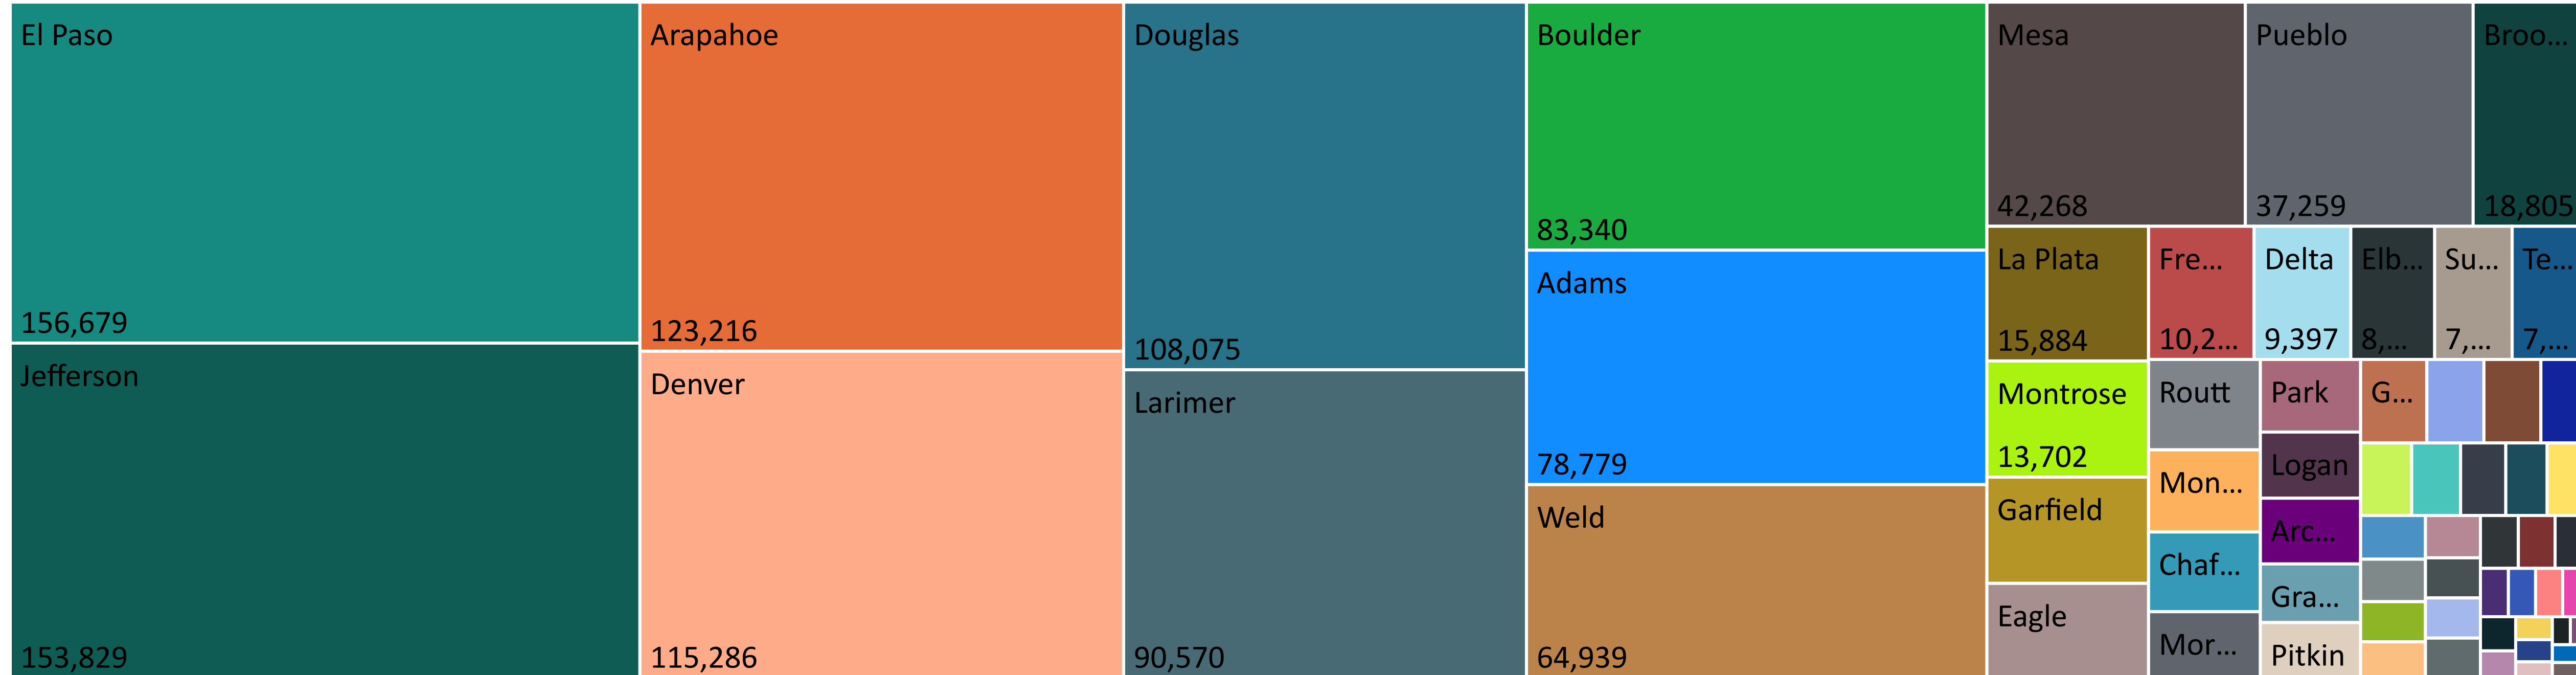

Total Ballots Returned

As of 11:59 PM 10/28/24

2024 General Election
October 29, 2024
Ballot Return Reporting

1,271,157

Ballots Returned by Major Party Registration

1,249,471
2024 MAIL BALLOTS TOTAL

21,686
2024 IN PERSON TOTAL

Trend Line of Ballots Returned by Day 2020, 2022 & 2024 by Major Party Registration

Total Ballots Returned

As of 11:59 PM 10/28/24

1,271,157

Ballots Returned by Party Registration

Percent of Total Active Voters by Party Registration

Total Ballots Returned

As of 11:59 PM 10/28/24

1,271,157

Ballots Returned by Age Range

Ballots Returned by Gender/Age Range

Total Ballots Returned

As of 11:59 PM 10/28/24

1,271,157

78,779	2,876	123,216	4,809	897	987	83,340	18,805	6,505	430
Adams	Alamosa	Arapahoe	Archuleta	Baca	Bent	Boulder	Broomfield	Chaffee	Cheyenne
2,591	1,598	957	614	2,009	9,397	115,286	695	108,075	11,150
Clear Creek	Conejos	Costilla	Crowley	Custer	Delta	Denver	Dolores	Douglas	Eagle
156,679	8,151	10,259	12,525	1,610	4,288	4,033	363	2,189	311
El Paso	Elbert	Fremont	Garfield	Gilpin	Grand	Gunnison	Hinsdale	Huerfano	Jackson
153,829	368	1,417	15,884	1,461	90,570	3,470	878	4,837	42,268
Jefferson	Kiowa	Kit Carson	La Plata	Lake	Larimer	Las Animas	Lincoln	Logan	Mesa
362	2,393	6,702	13,702	5,401	3,476	2,170	5,311	959	4,047
Mineral	Moffat	Montezuma	Montrose	Morgan	Otero	Ouray	Park	Phillips	Pitkin
2,067	37,259	1,707	2,704	7,375	1,610	193	1,698	593	7,530
Prowers	Pueblo	Rio Blanco	Rio Grande	Routt	Saguache	San Juan	San Miguel	Sedgwick	Summit
7,380	1,273	64,939	1,900						
Teller	Washington	Weld	Yuma						