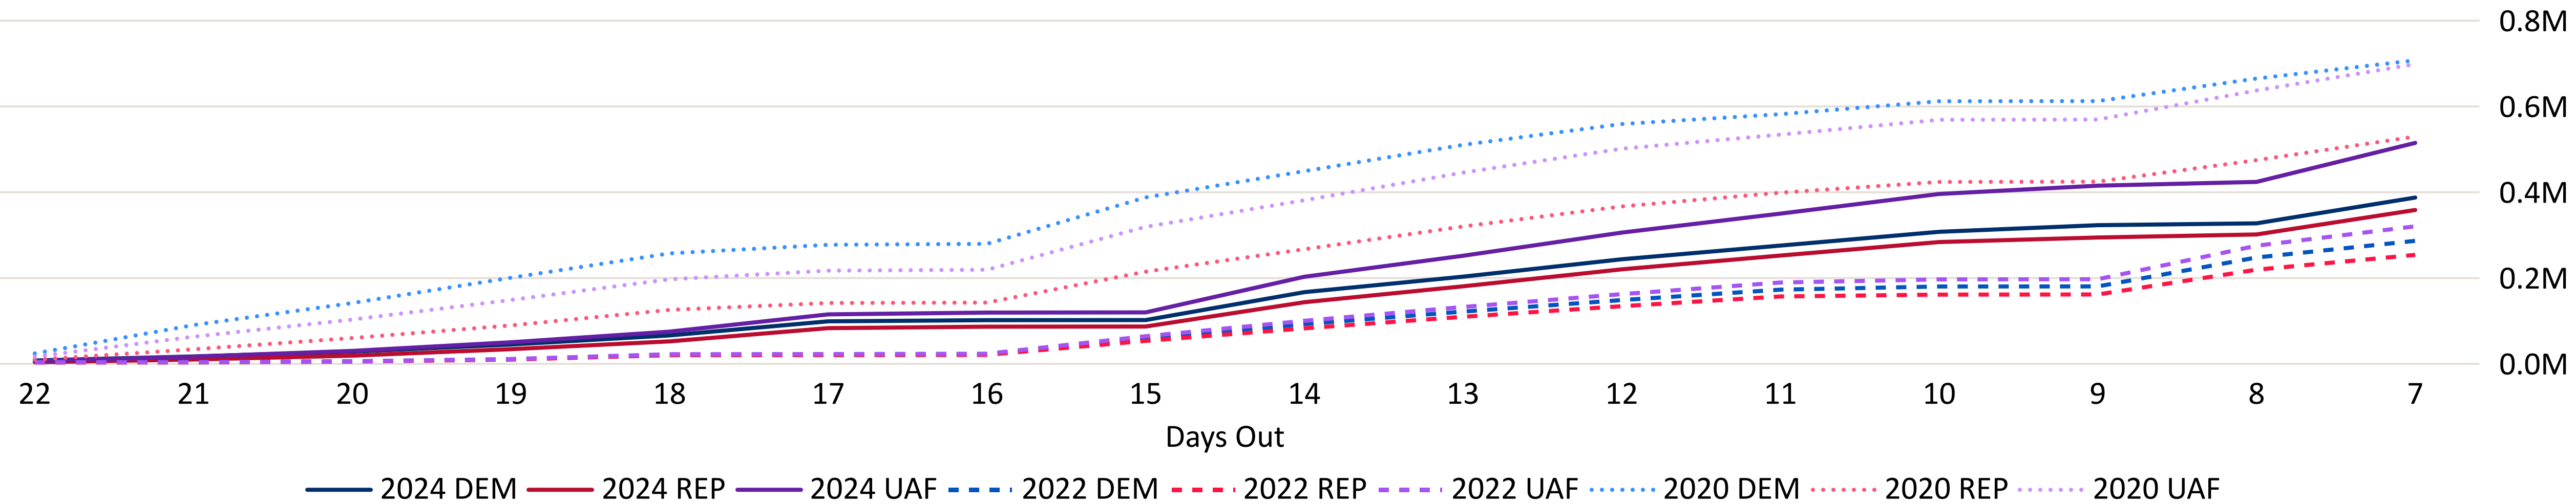

Total Ballots Returned

As of 11:59 PM 10/28/24

2024 General Election
October 29, 2024
Ballot Return Reporting

1,271,157

Ballots Returned by Major Party Registration

1,249,471
2024 MAIL BALLOTS TOTAL

21,686
2024 IN PERSON TOTAL

Trend Line of Ballots Returned by Day 2020, 2022 & 2024 by Major Party Registration

Total Ballots Returned

As of 11:59 PM 10/28/24

1,271,157

Ballots Returned by Party Registration

Percent of Total Active Voters by Party Registration

Total Ballots Returned

As of 11:59 PM 10/28/24

1,271,157

Ballot Type Returned by Age Range

Ballot Type Returned by Gender

Abbreviation	Party
ACN	American Constitution
APV	Approval Voting
CTR	Center
DEM	Democrat
FWD	Forward
GRN	Green
LBR	Libertarian
NOL	No Labels
REP	Republican
UAF	Unaffiliated
UNI	Unity