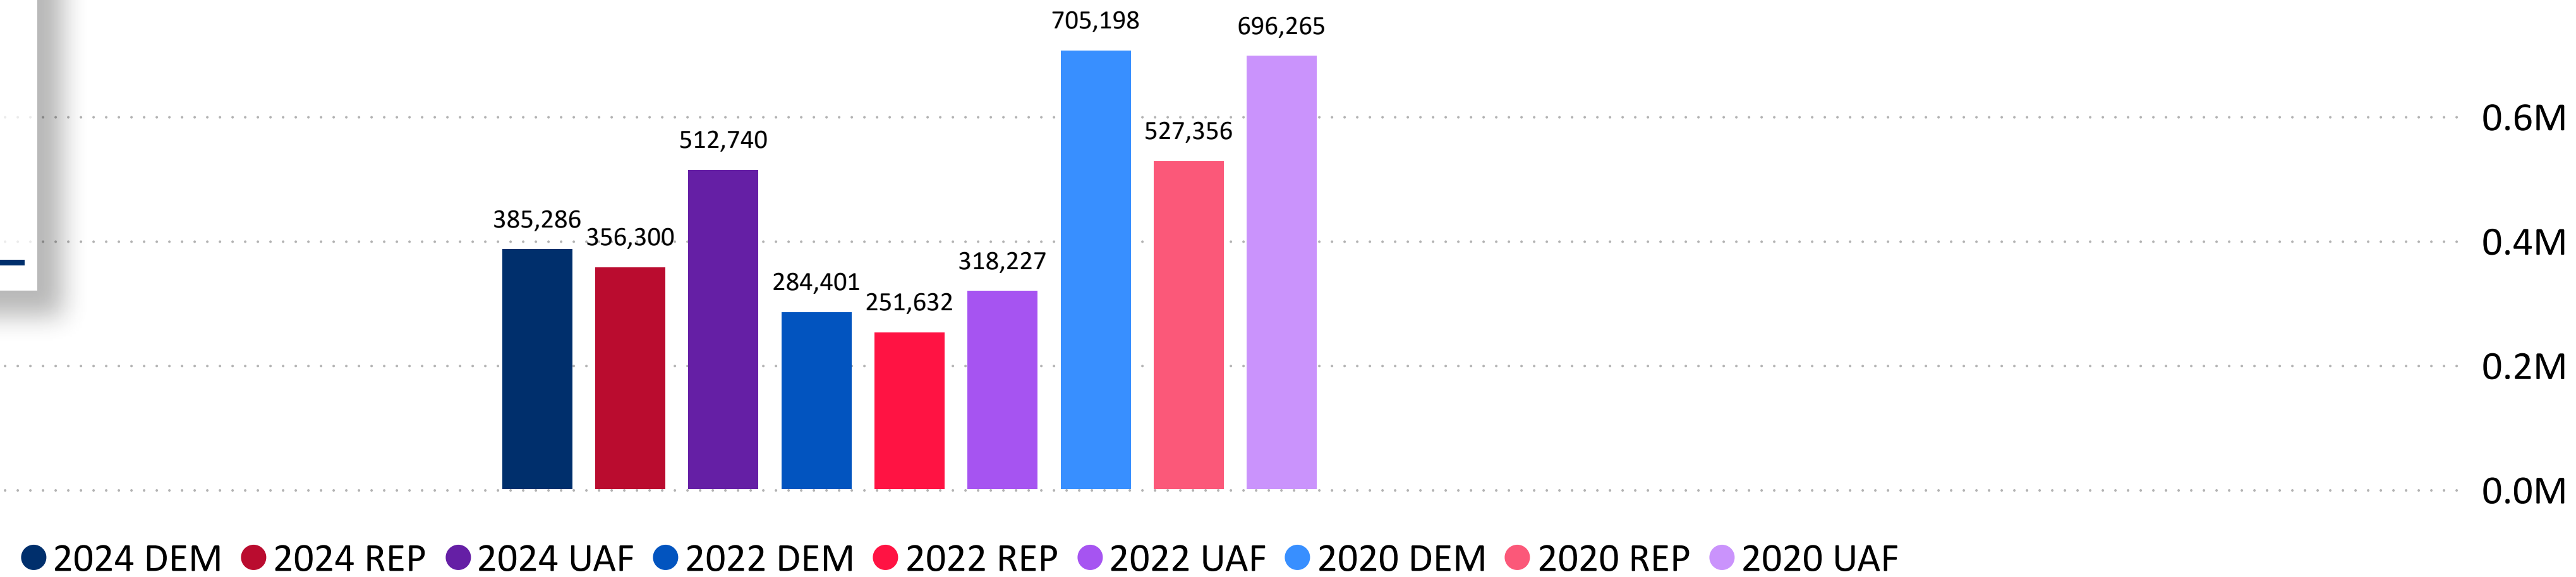

Total Ballots Returned

As of 11:59 PM 10/28/24

2024 General Election
October 29, 2024
Ballot Return Reporting

1,271,157

Ballots Returned by Major Party Registration

1,249,471
2024 MAIL BALLOTS TOTAL

21,686
2024 IN PERSON TOTAL

Trend Line of Ballots Returned by Day 2020, 2022 & 2024 by Major Party Registration

Total Ballots Returned

As of 11:59 PM 10/28/24

1,271,157

Ballots Returned by Party Registration

Percent of Total Active Voters by Party Registration

Total Ballots Returned

As of 11:59 PM 10/28/24

1,271,157

Ballot Type Returned by Age Range

Ballot Type Returned by Gender

Abbreviation	Party
ACN	American Constitution
APV	Approval Voting
CTR	Center
DEM	Democrat
FWD	Forward
GRN	Green
LBR	Libertarian
NOL	No Labels
REP	Republican
UAF	Unaffiliated
UNI	Unity