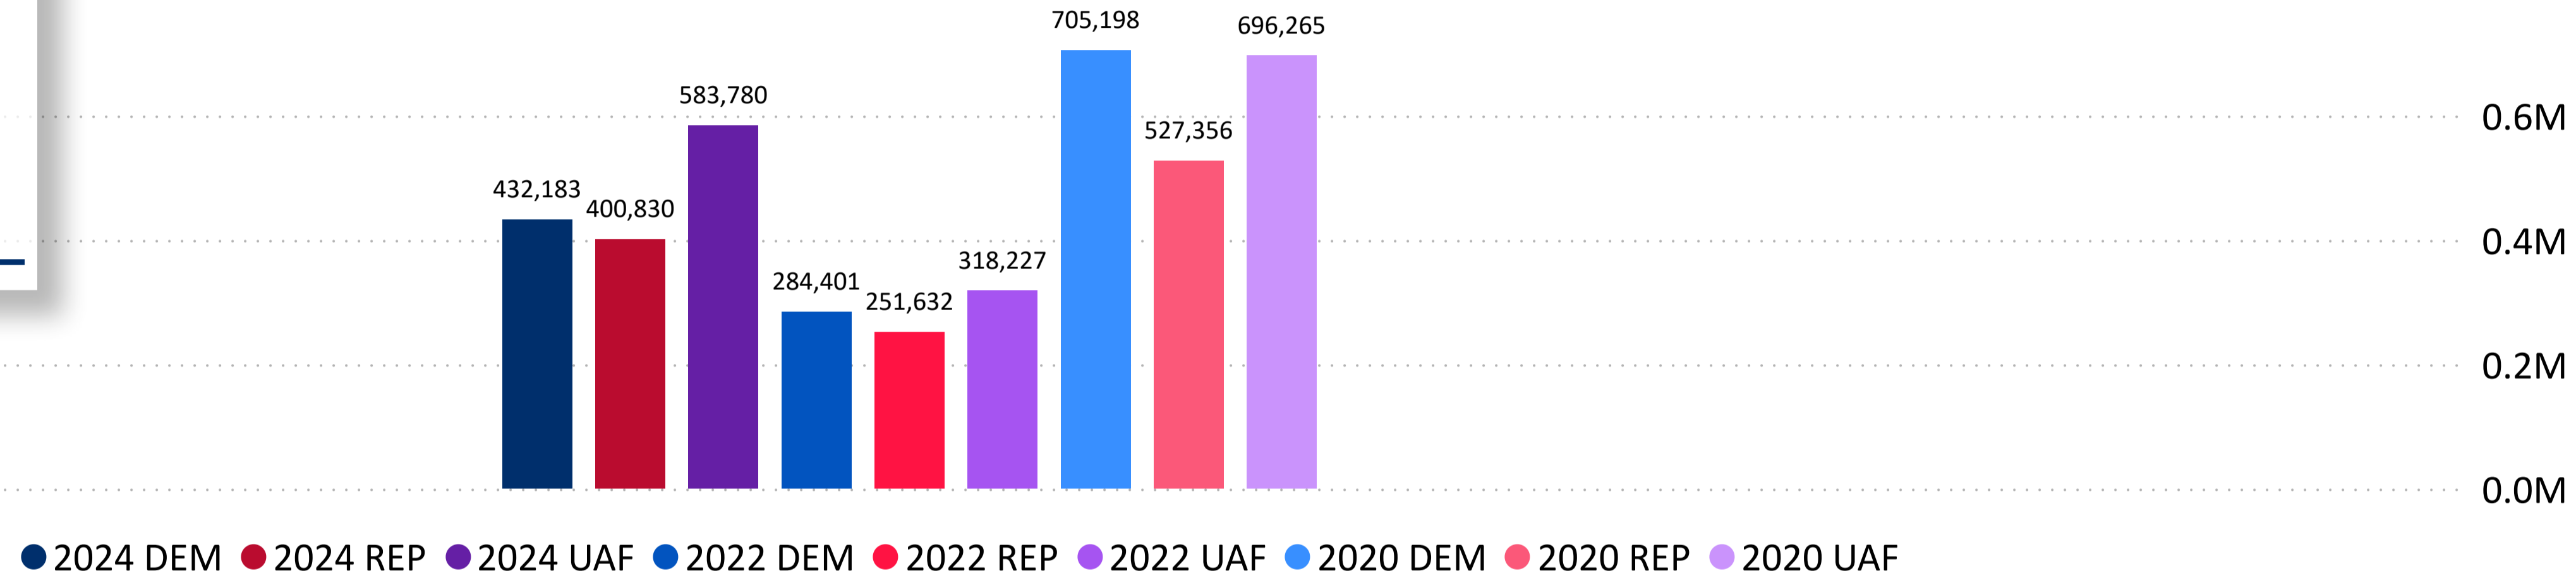

Total Ballots Returned

As of 11:59 PM 10/29/24

2024 General Election
October 30, 2024
Ballot Return Reporting

1,436,325

Ballots Returned by Major Party Registration

1,408,711
2024 MAIL BALLOTS TOTAL

27,614
2024 IN PERSON TOTAL