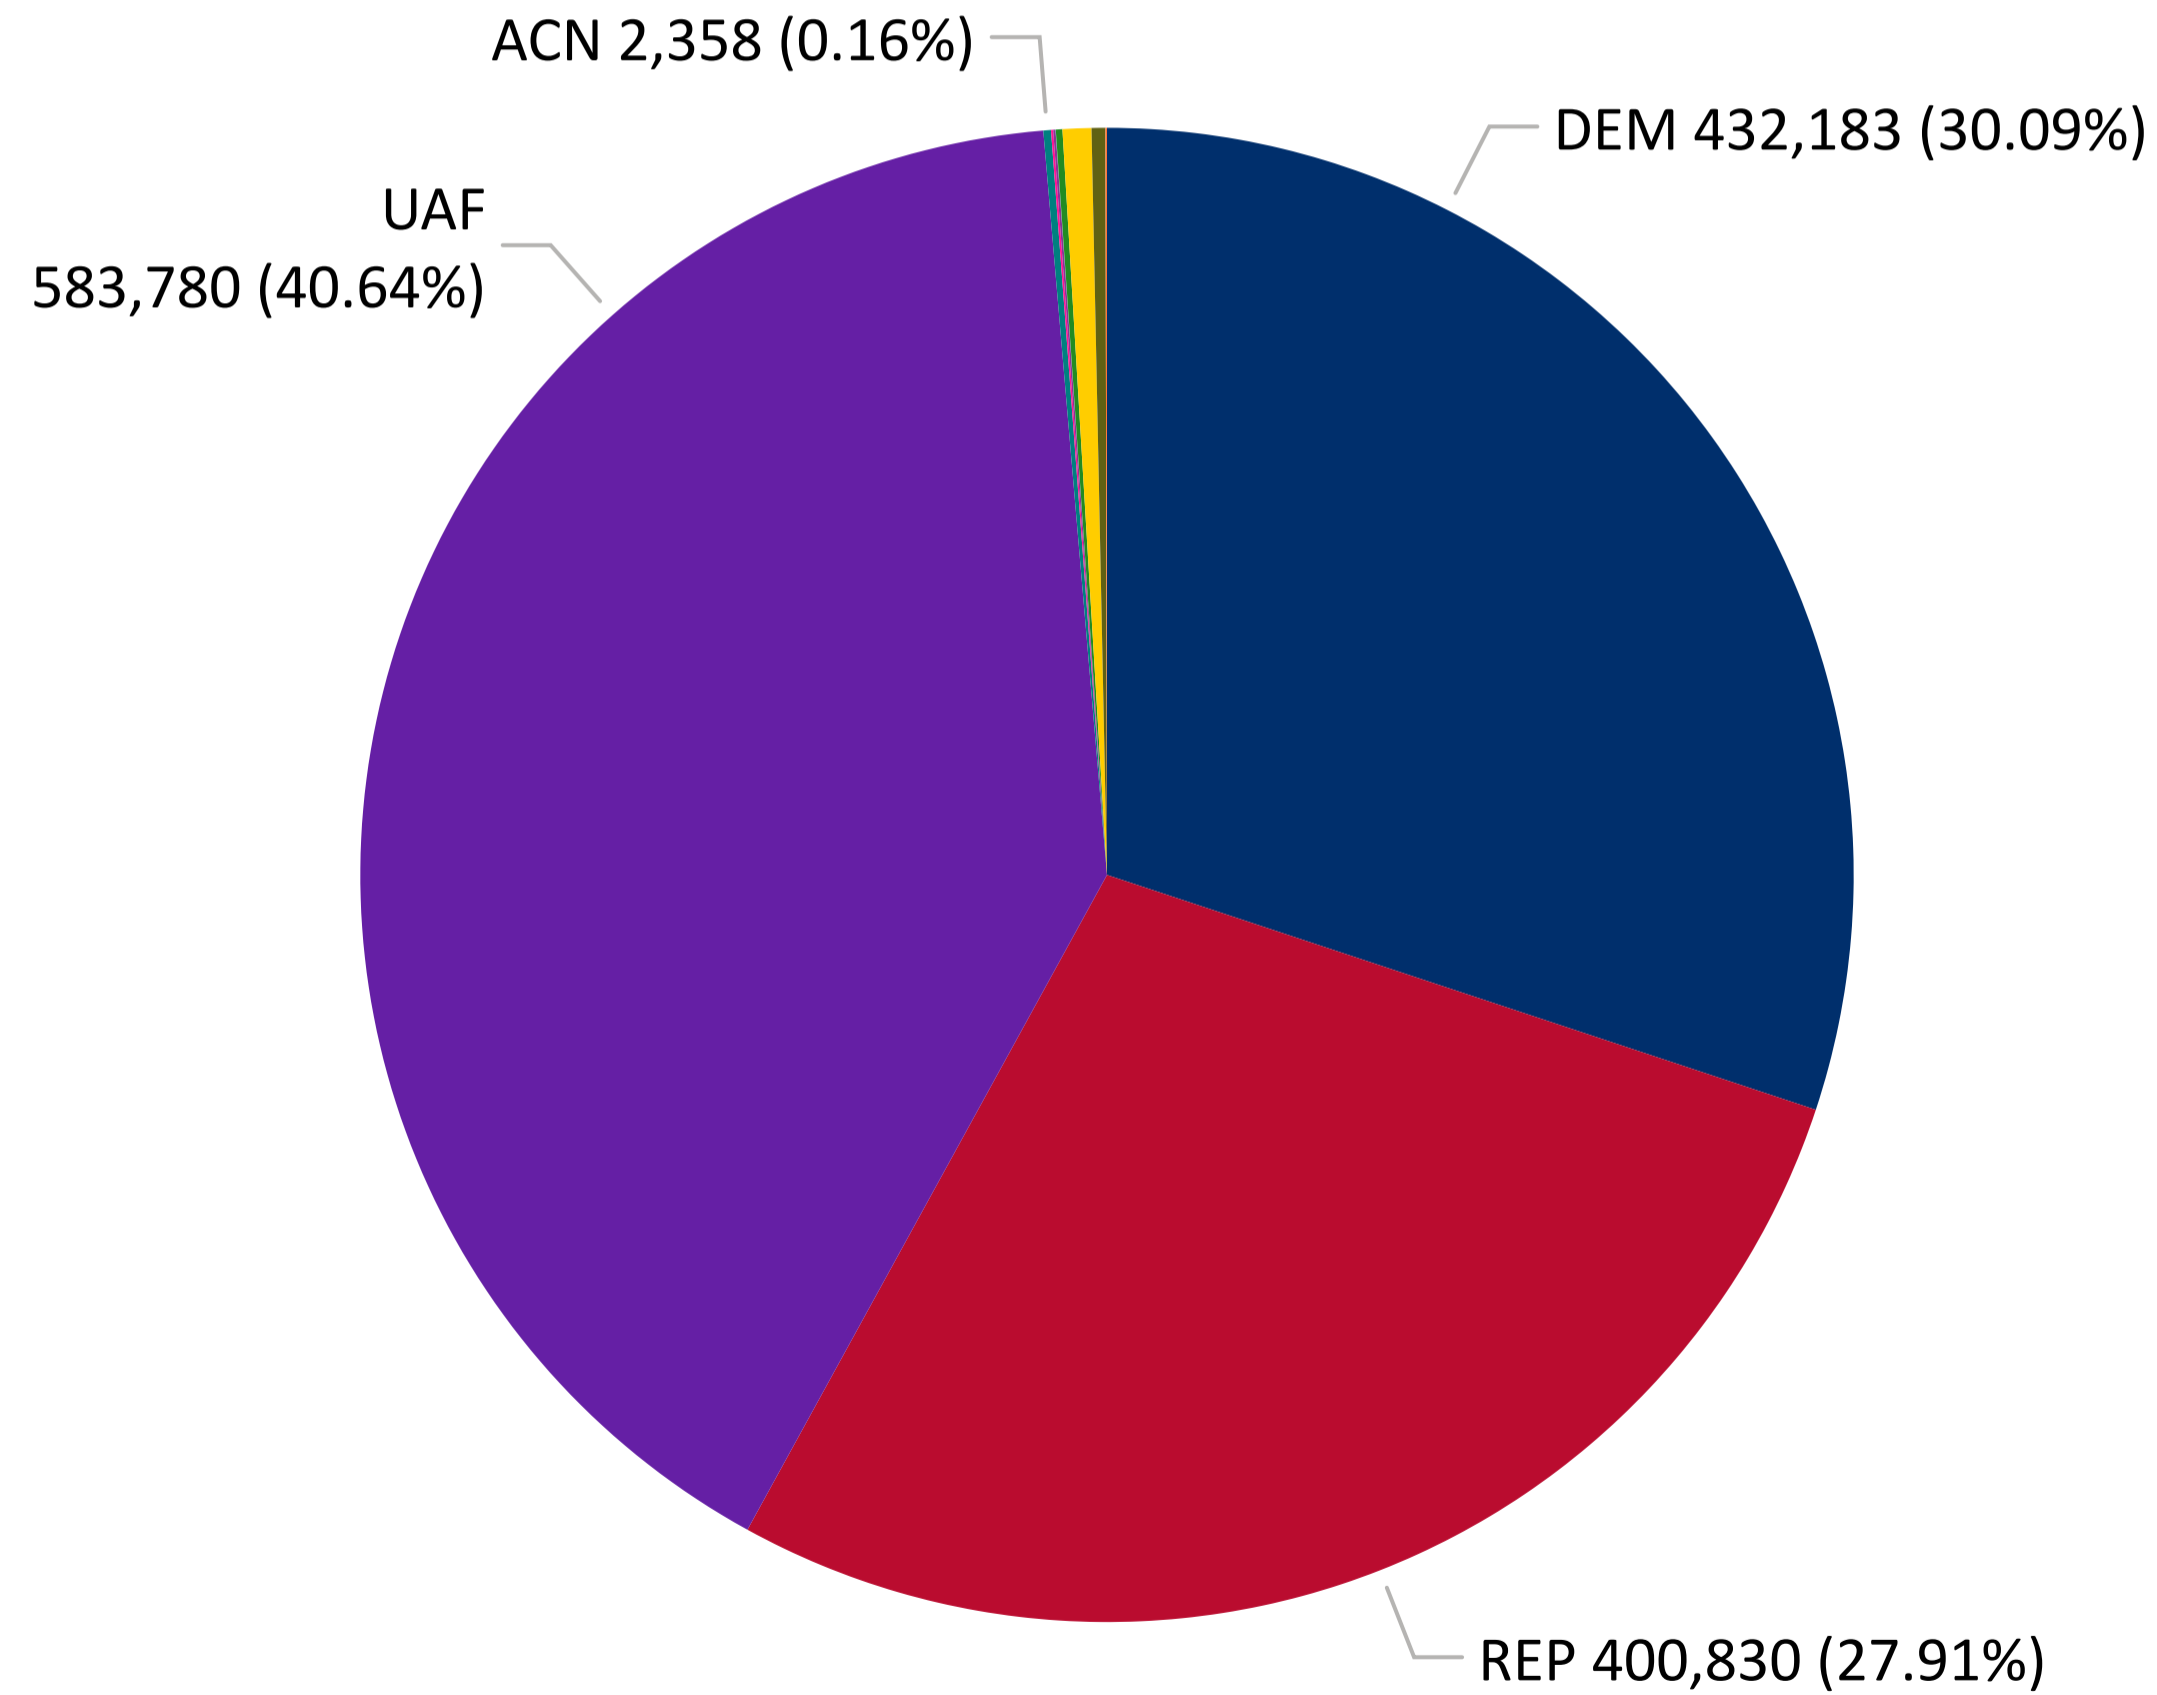

Total Ballots Returned

As of 11:59 PM 10/29/24

1,436,325

Ballots Returned by Party Registration