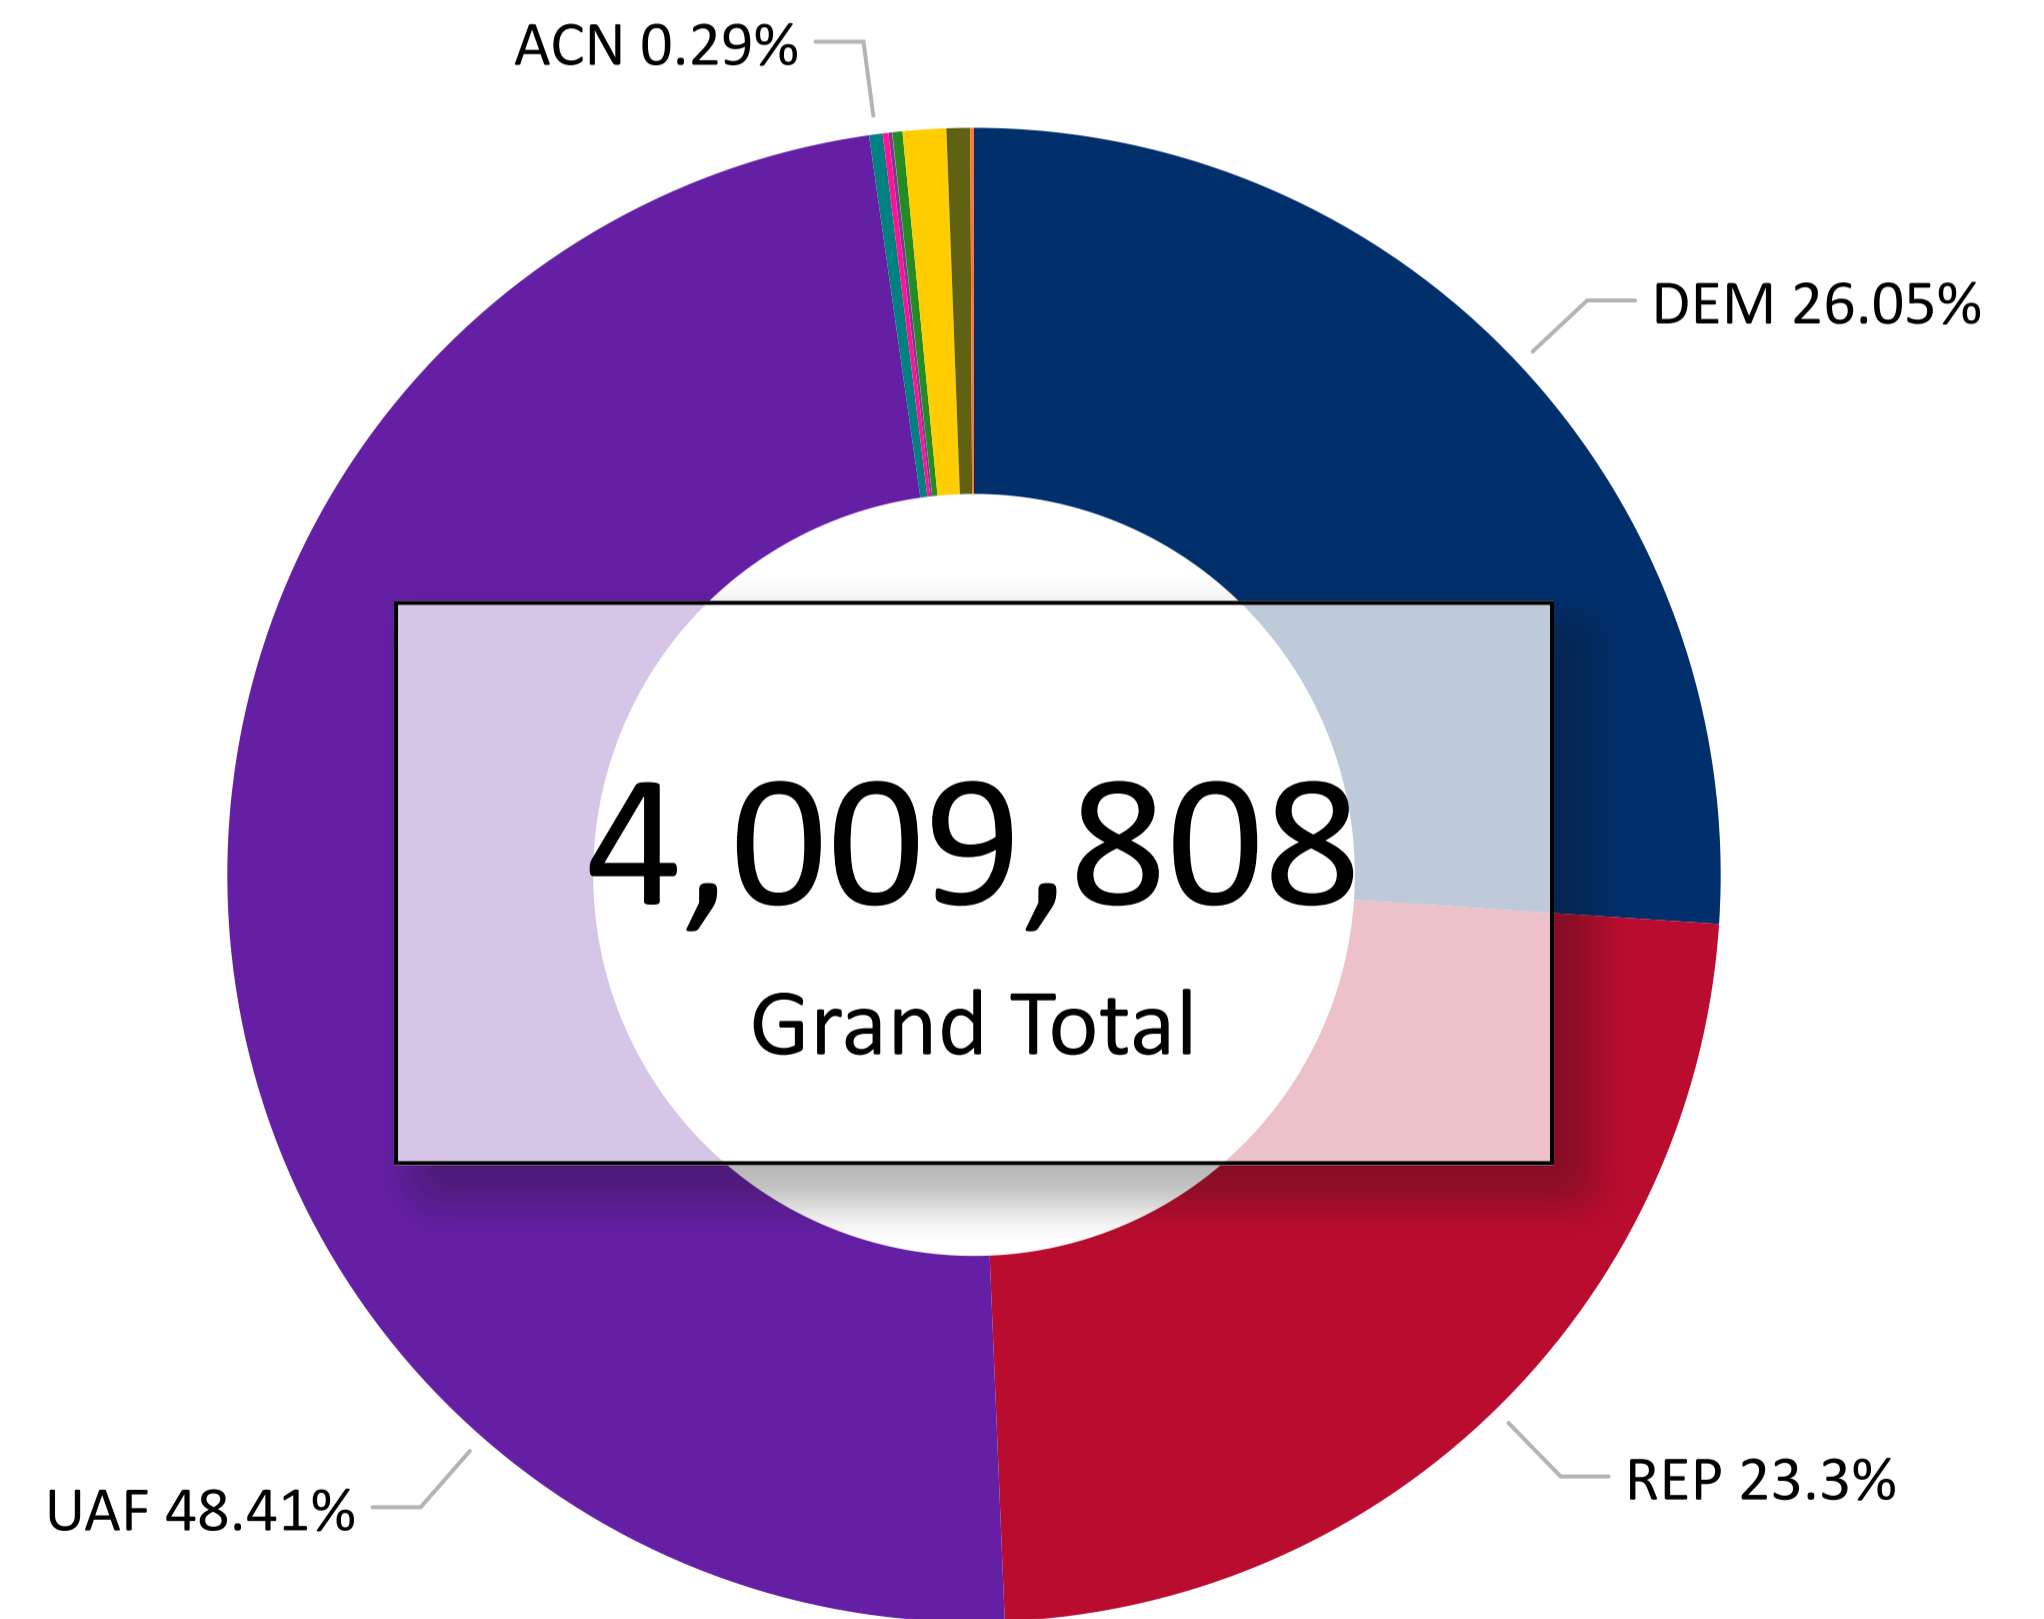

Percent of Total Active Voters by Party Registration