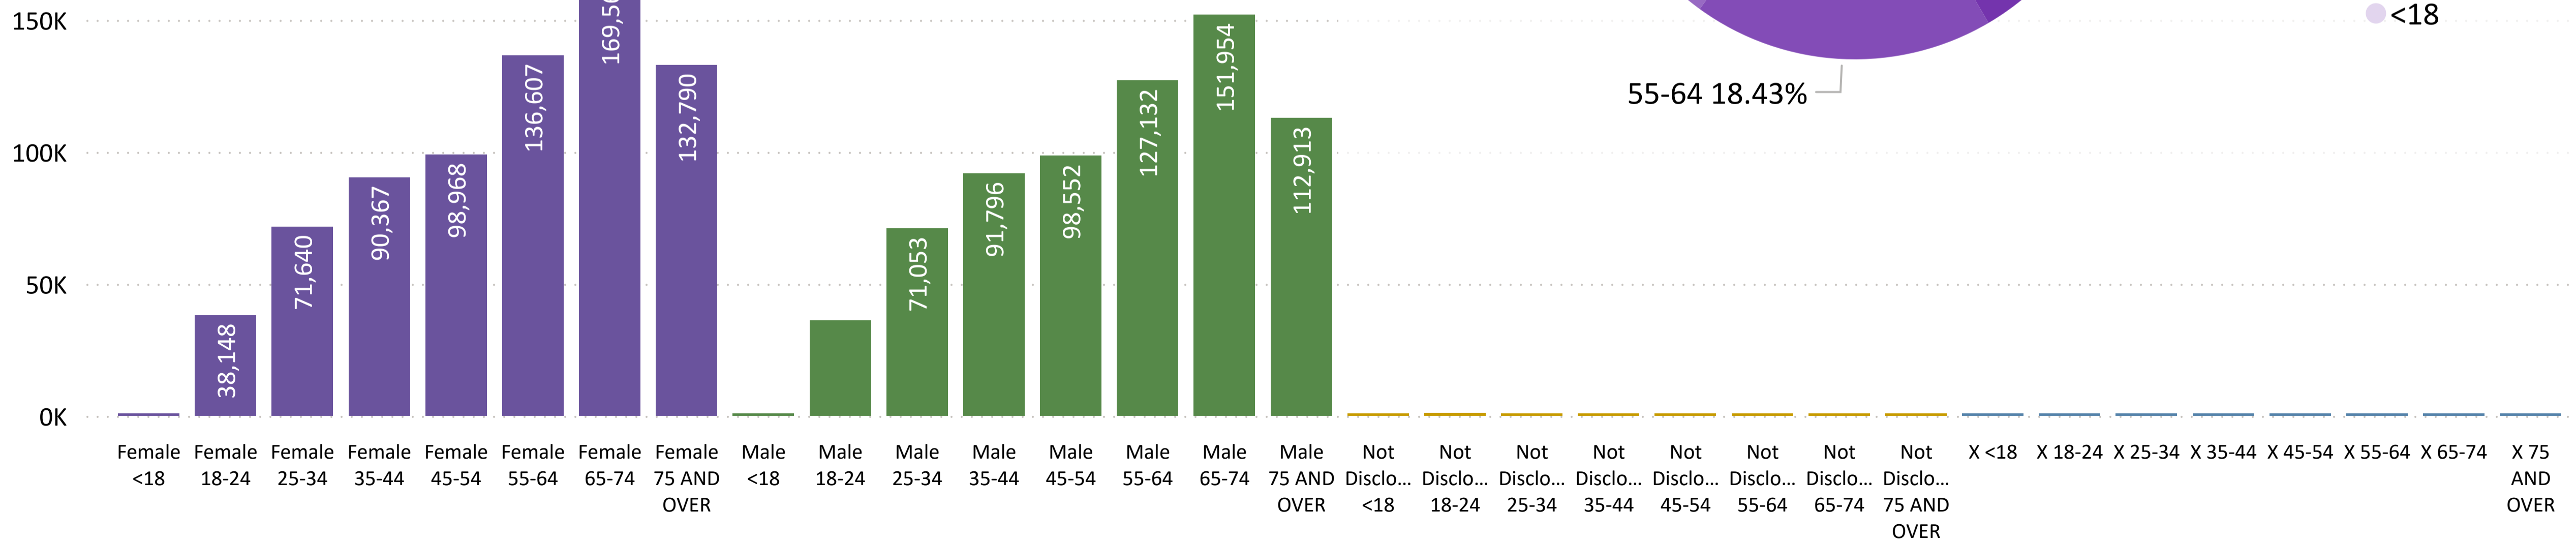

Ballots Returned by Gender/Age Range