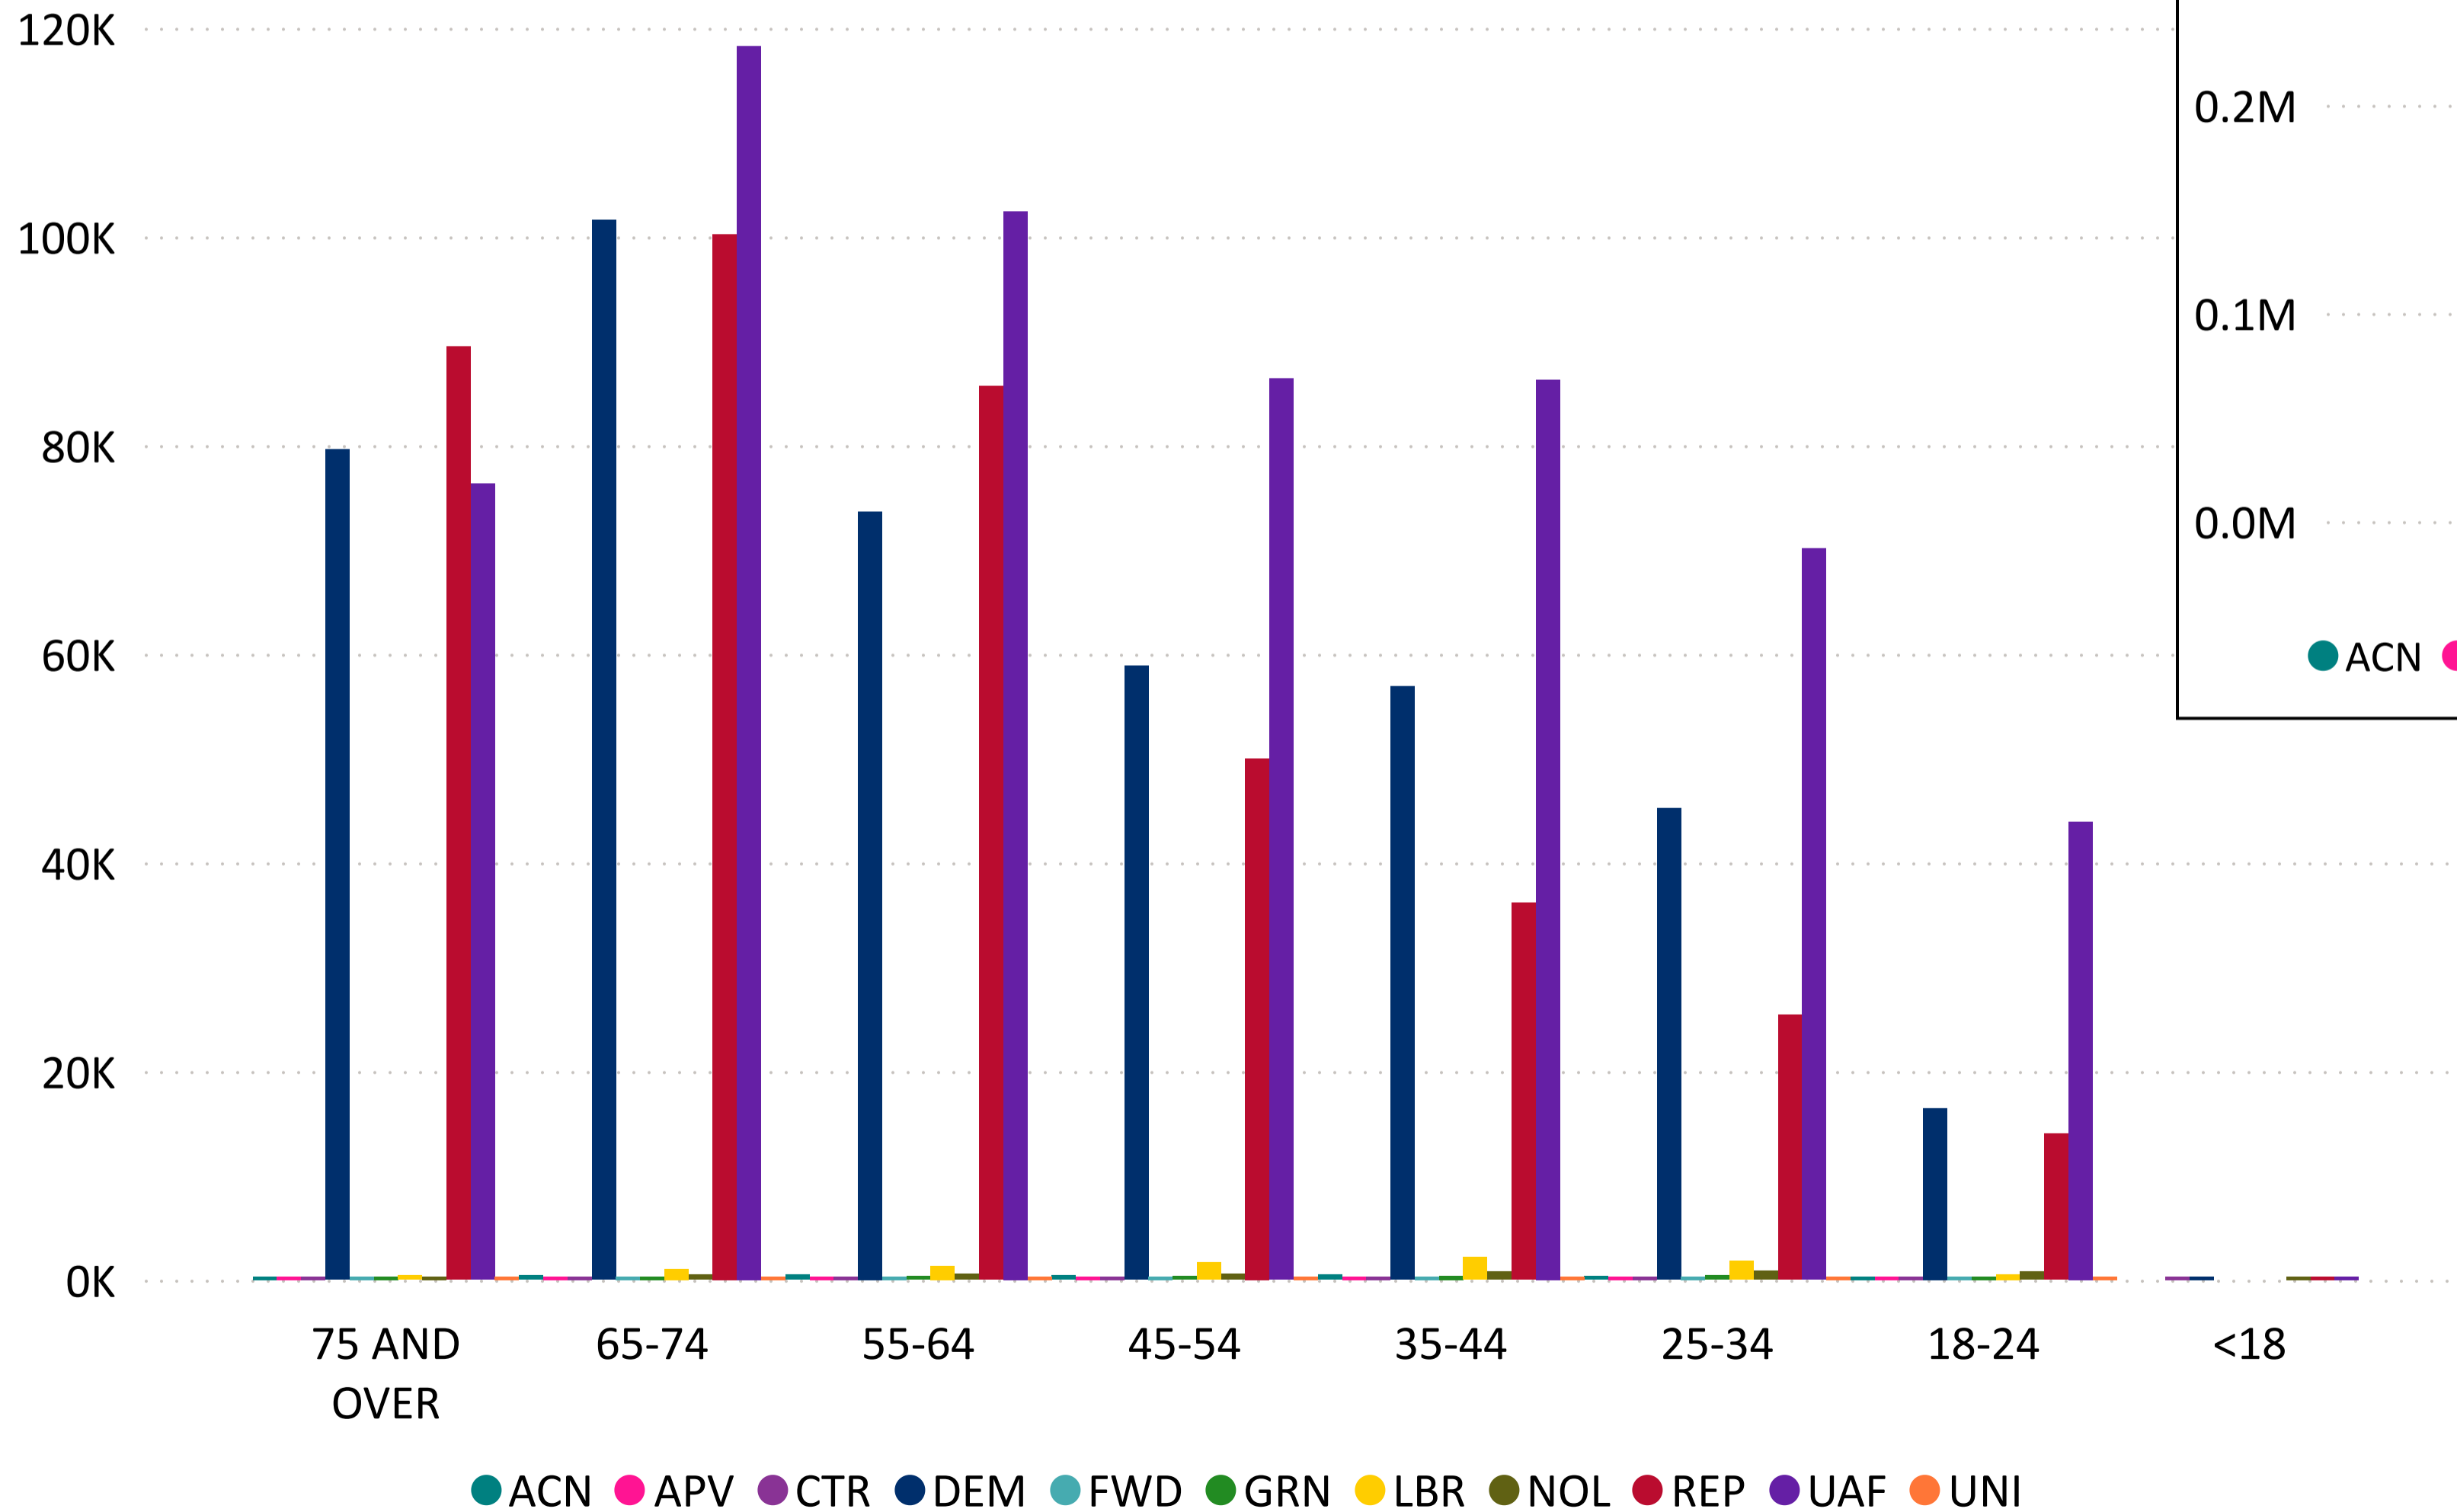

### Ballots Returned by Party Registration

### Percent of Total Active Voters by Party Registration

# Total Ballots Returned

As of 11:59 PM 10/29/24

### Ballot Type Returned by Age Range