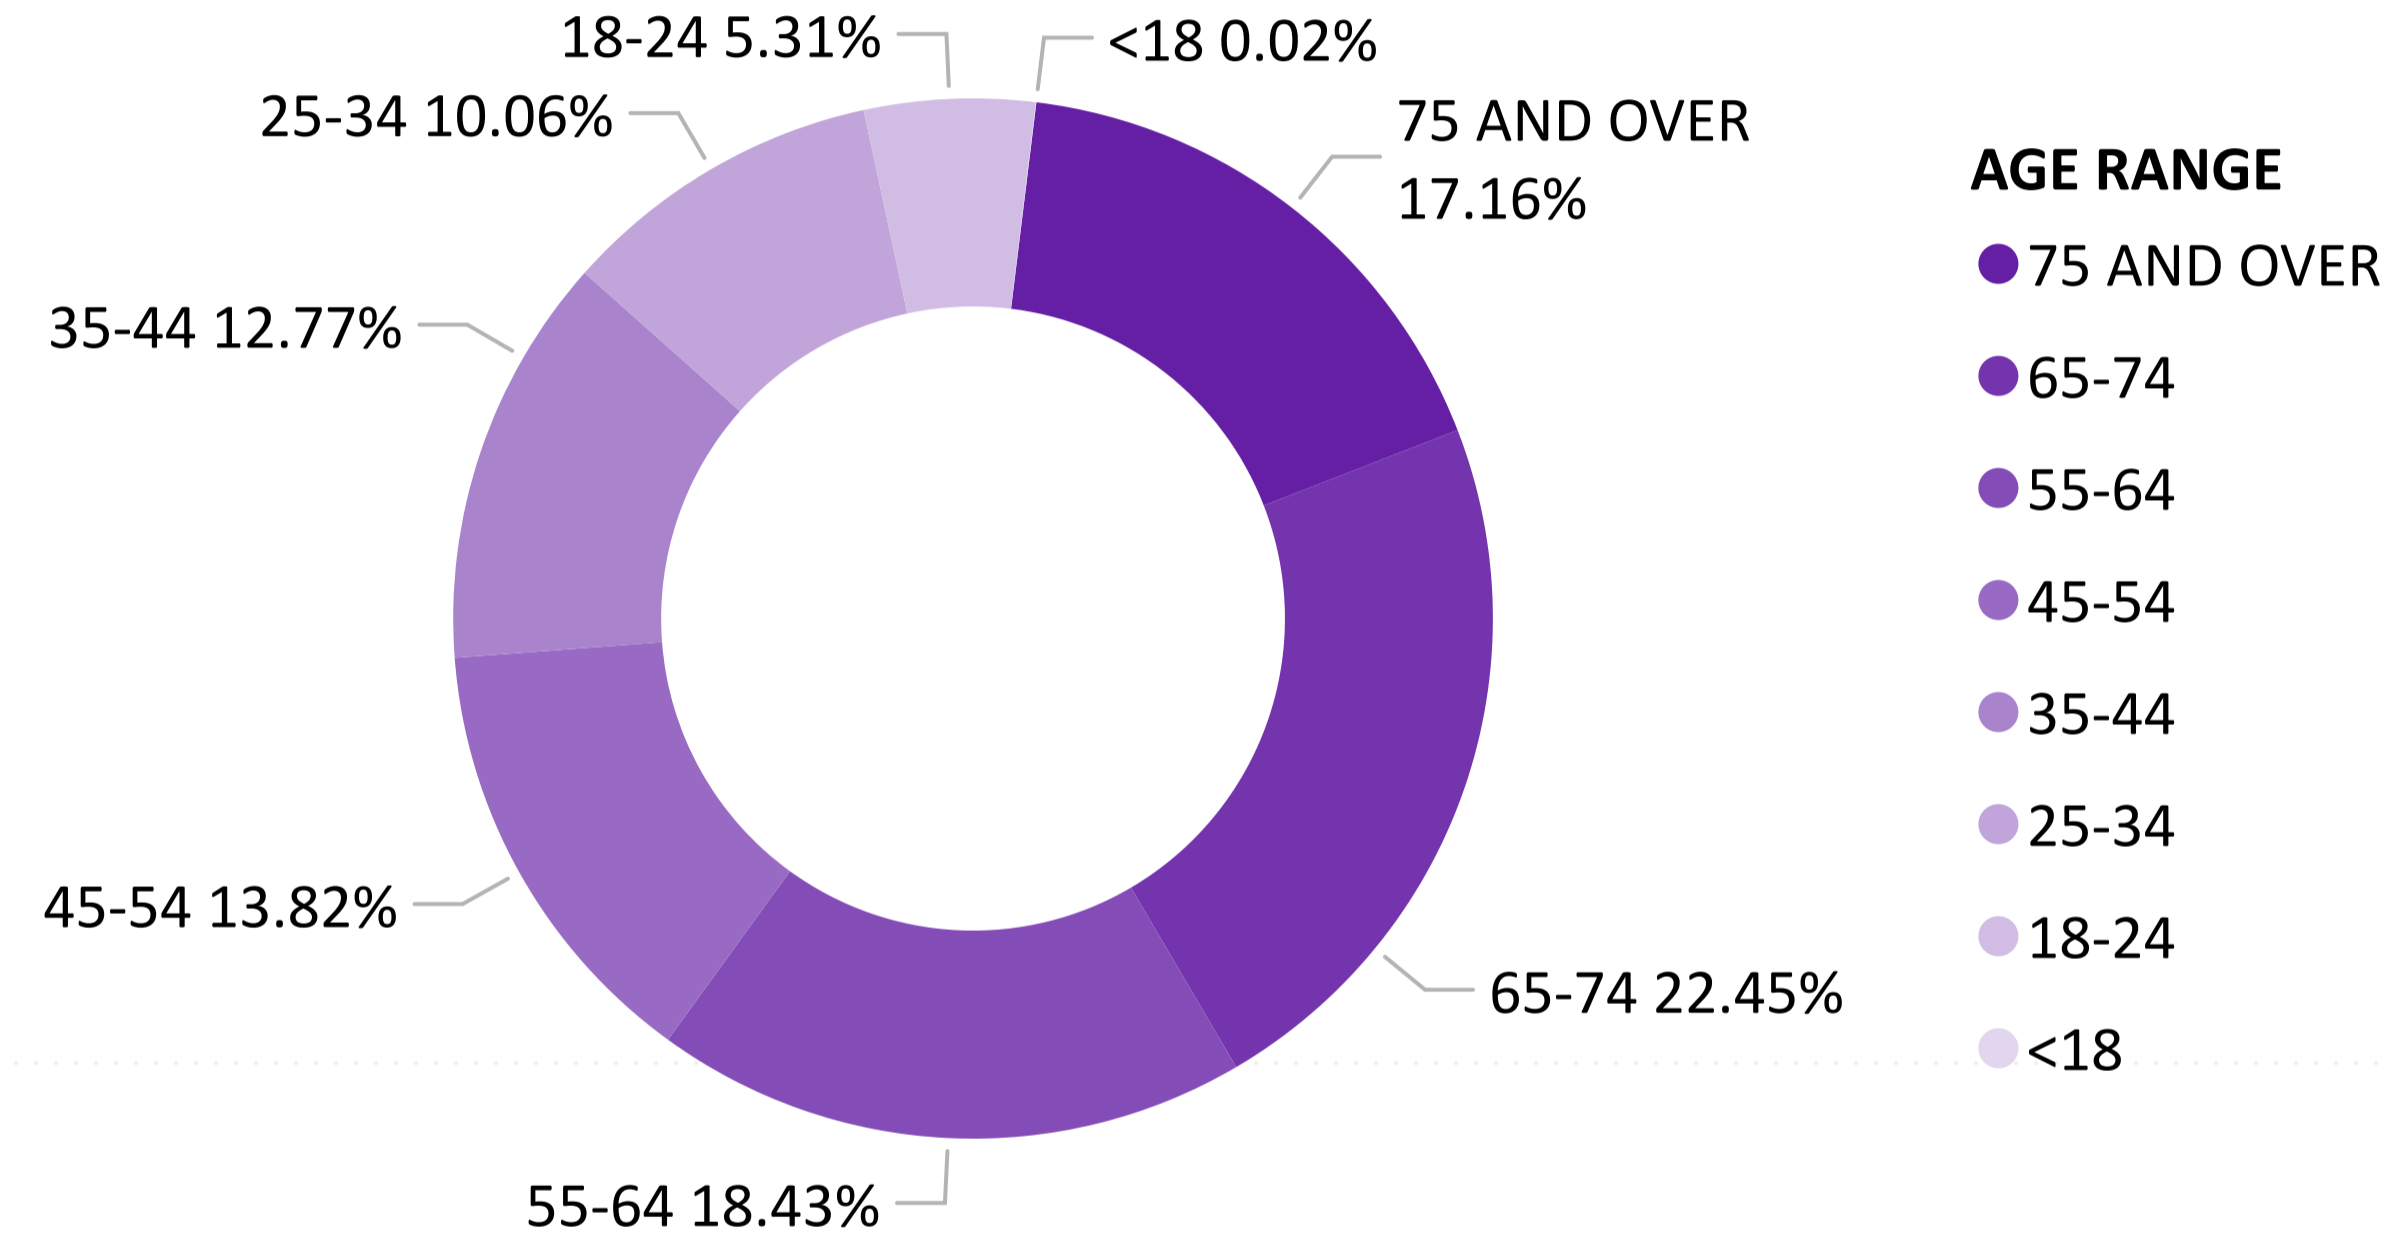

### Ballot Type Returned by Age Range

### Ballot Type Returned by Gender

Abbreviation	Party
ACN	American Constitution
APV	Approval Voting
CTR	Center
DEM	Democrat
FWD	Forward
GRN	Green
LBR	Libertarian
NOL	No Labels
REP	Republican
UAF	Unaffiliated
UNI	Unity

# Total Ballots Returned

As of 11:59 PM 10/29/24

### Ballots Returned by Age Range