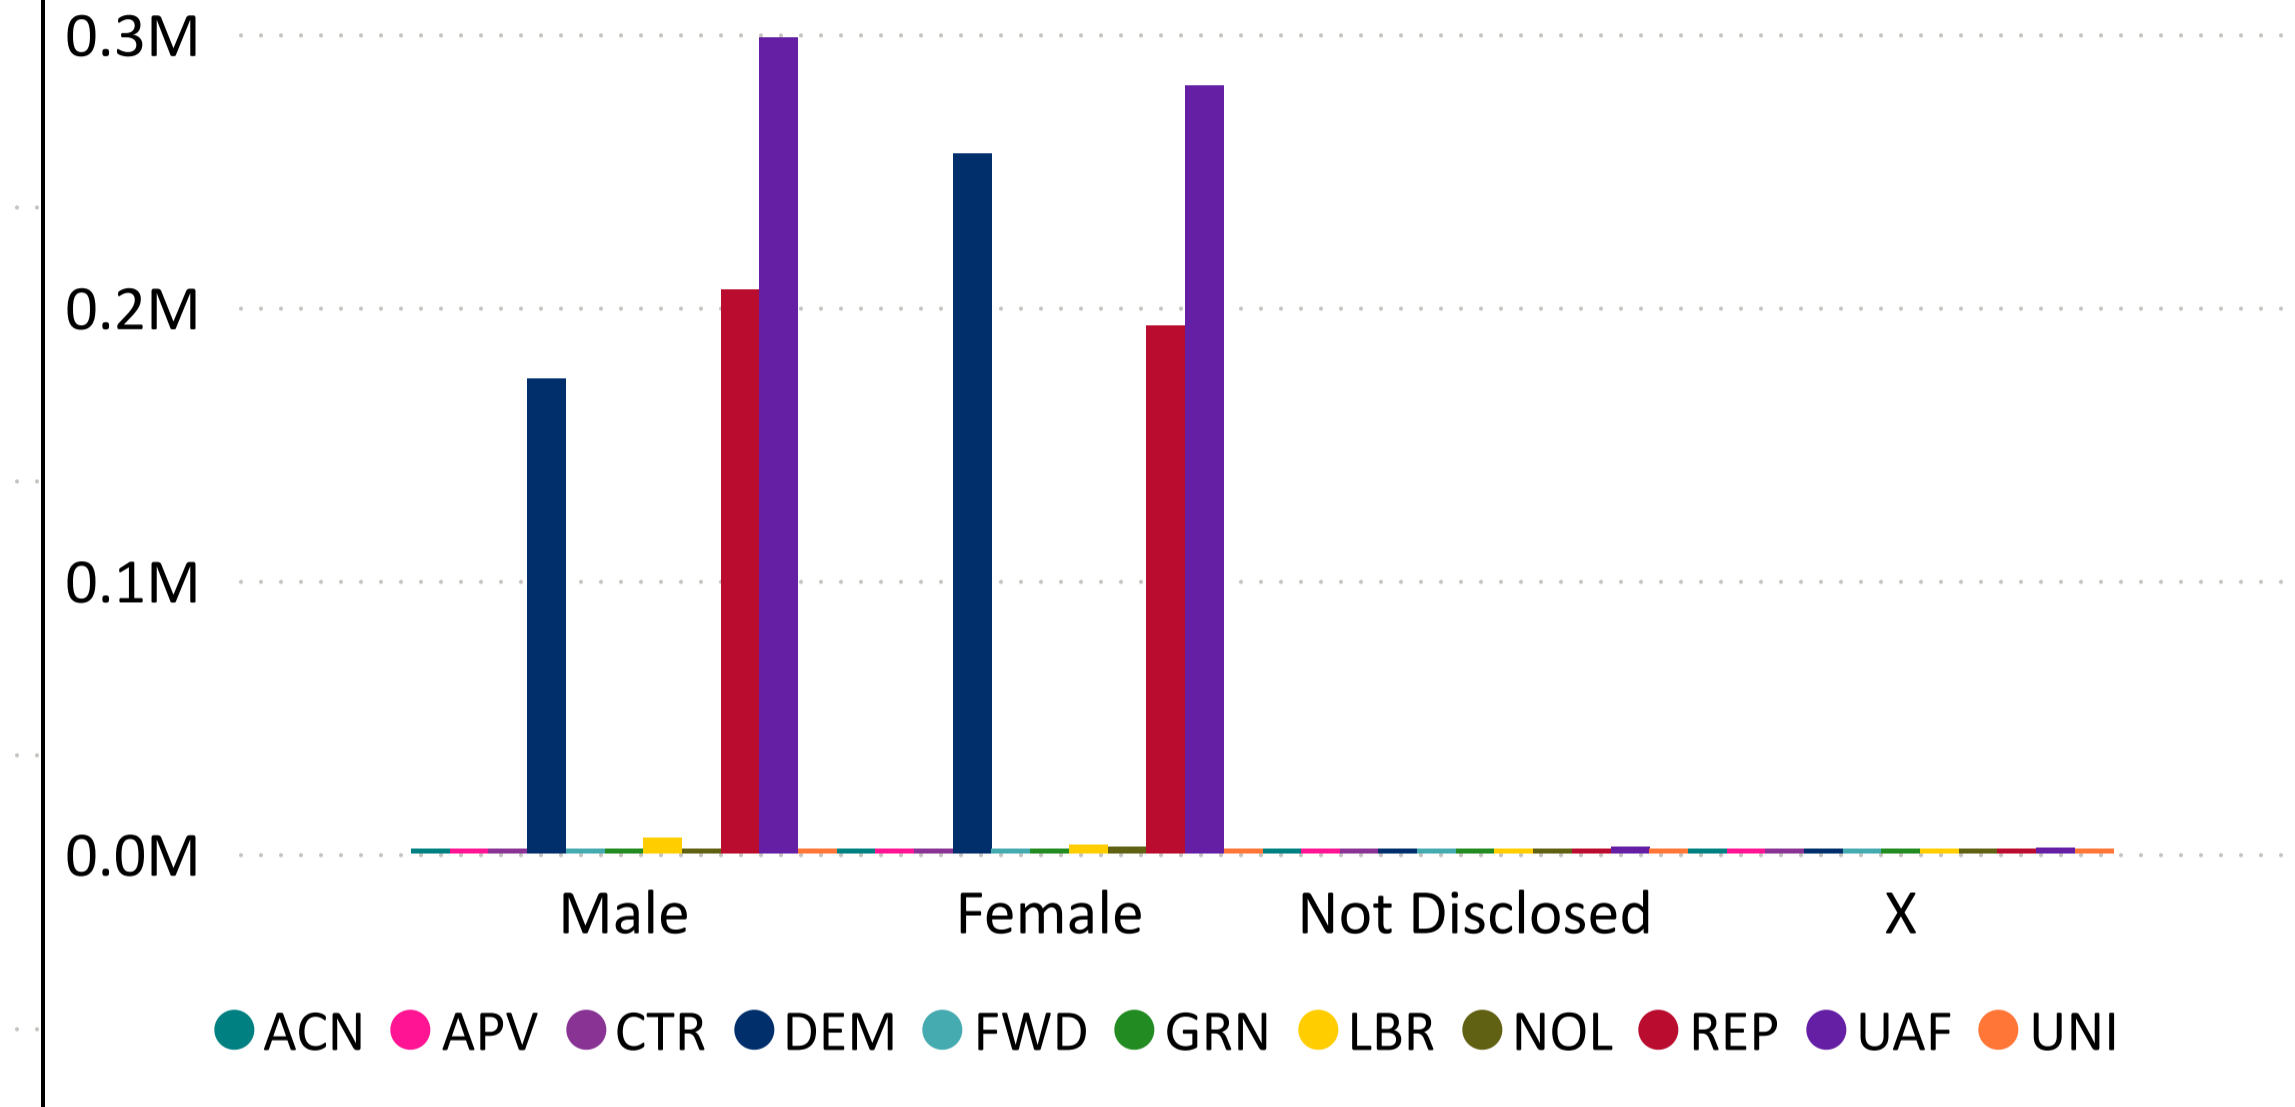

Ballot Type Returned by Gender

Abbreviation	Party
ACN	American Constitution
APV	Approval Voting
CTR	Center
DEM	Democrat
FWD	Forward
GRN	Green
LBR	Libertarian
NOL	No Labels
REP	Republican
UAF	Unaffiliated
UNI	Unity