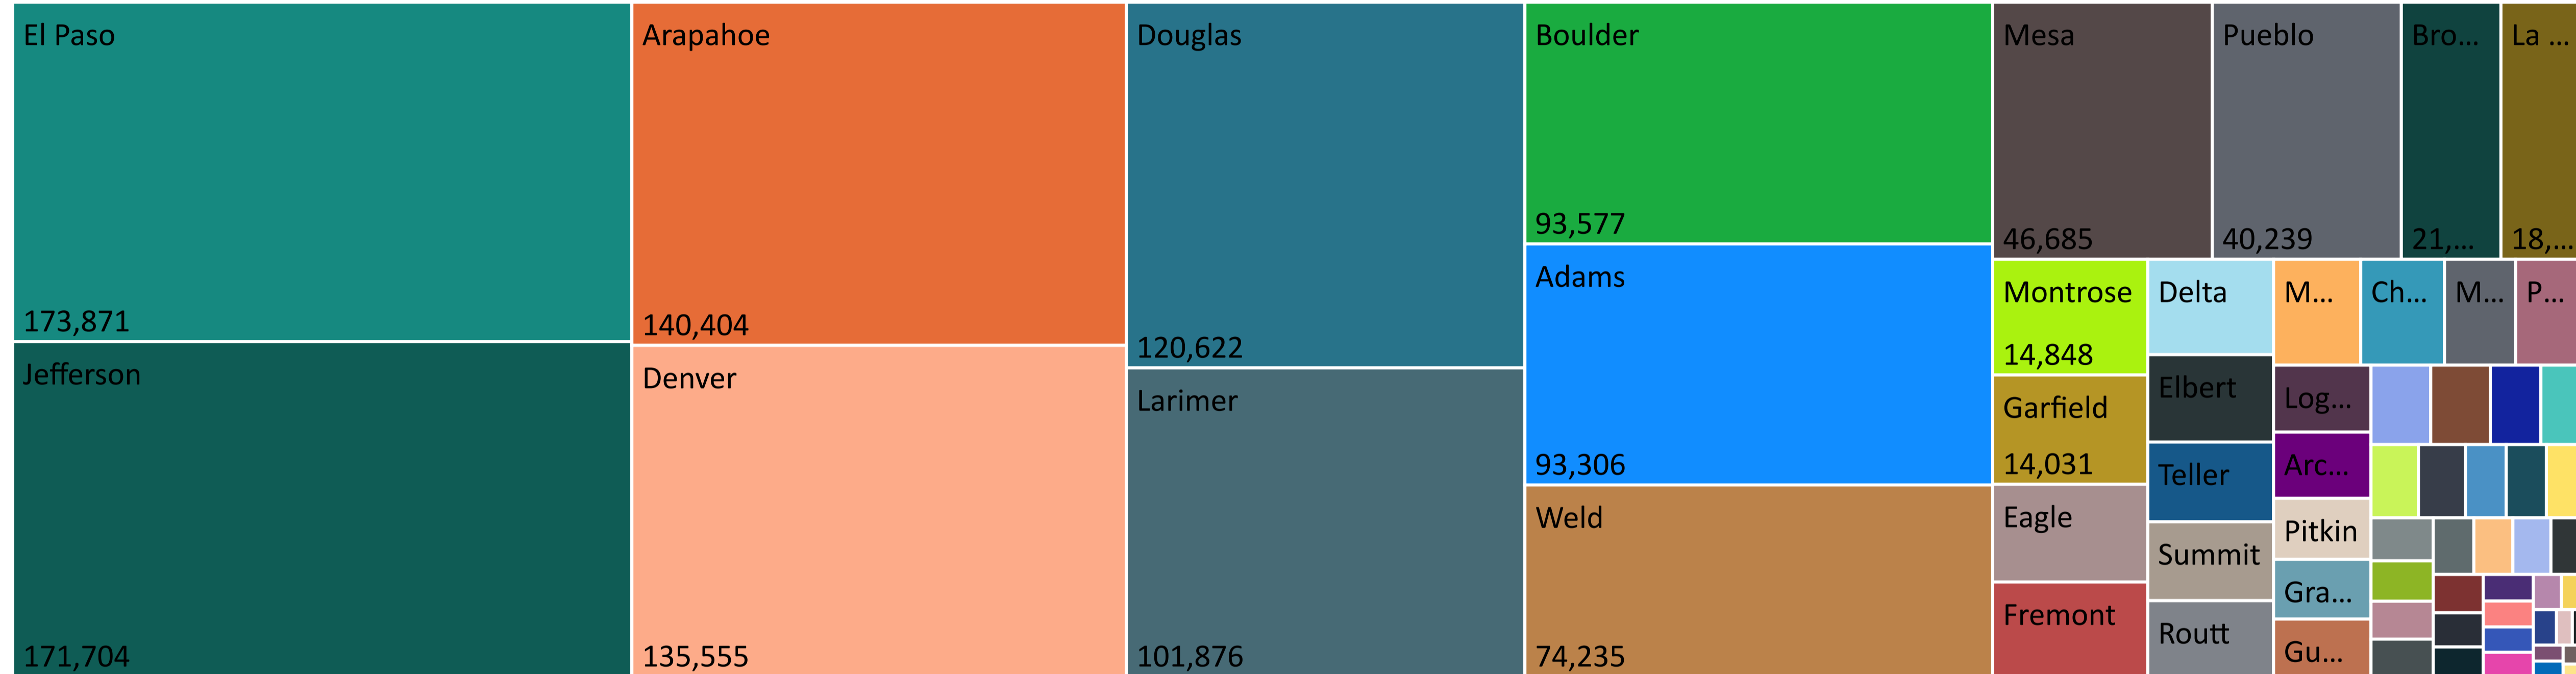

### Ballots Returned by Age Range

### Ballots Returned by Gender/Age Range

# Total Ballots Returned

As of 11:59 PM 10/29/24

# 1,436,325

93,306	3,323	140,404	5,338	1,011	1,102	93,577	21,193	7,339	465
Adams	Alamosa	Arapahoe	Archuleta	Baca	Bent	Boulder	Broomfield	Chaffee	Cheyenne
2,966	1,907	1,074	715	2,213	9,928	135,555	821	120,622	12,536
Clear Creek	Conejos	Costilla	Crowley	Custer	Delta	Denver	Dolores	Douglas	Eagle
173,871	9,097	12,153	14,031	1,936	4,810	4,650	393	2,435	359
El Paso	Elbert	Fremont	Garfield	Gilpin	Grand	Gunnison	Hinsdale	Huerfano	Jackson
171,704	403	1,586	18,103	1,646	101,876	3,915	1,230	5,400	46,685
Jefferson	Kiowa	Kit Carson	La Plata	Lake	Larimer	Las Animas	Lincoln	Logan	Mesa
387	2,854	7,638	14,848	6,242	3,926	2,406	6,157	1,052	4,922
Mineral	Moffat	Montezuma	Montrose	Morgan	Otero	Ouray	Park	Phillips	Pitkin
2,464	40,239	1,829	2,877	7,916	1,783	240	1,948	681	8,209
Prowers	Pueblo	Rio Blanco	Rio Grande	Routt	Saguache	San Juan	San Miguel	Sedgwick	Summit
8,298	1,416	74,235	2,080	2,080					
Teller	Washington	Weld	Yuma						