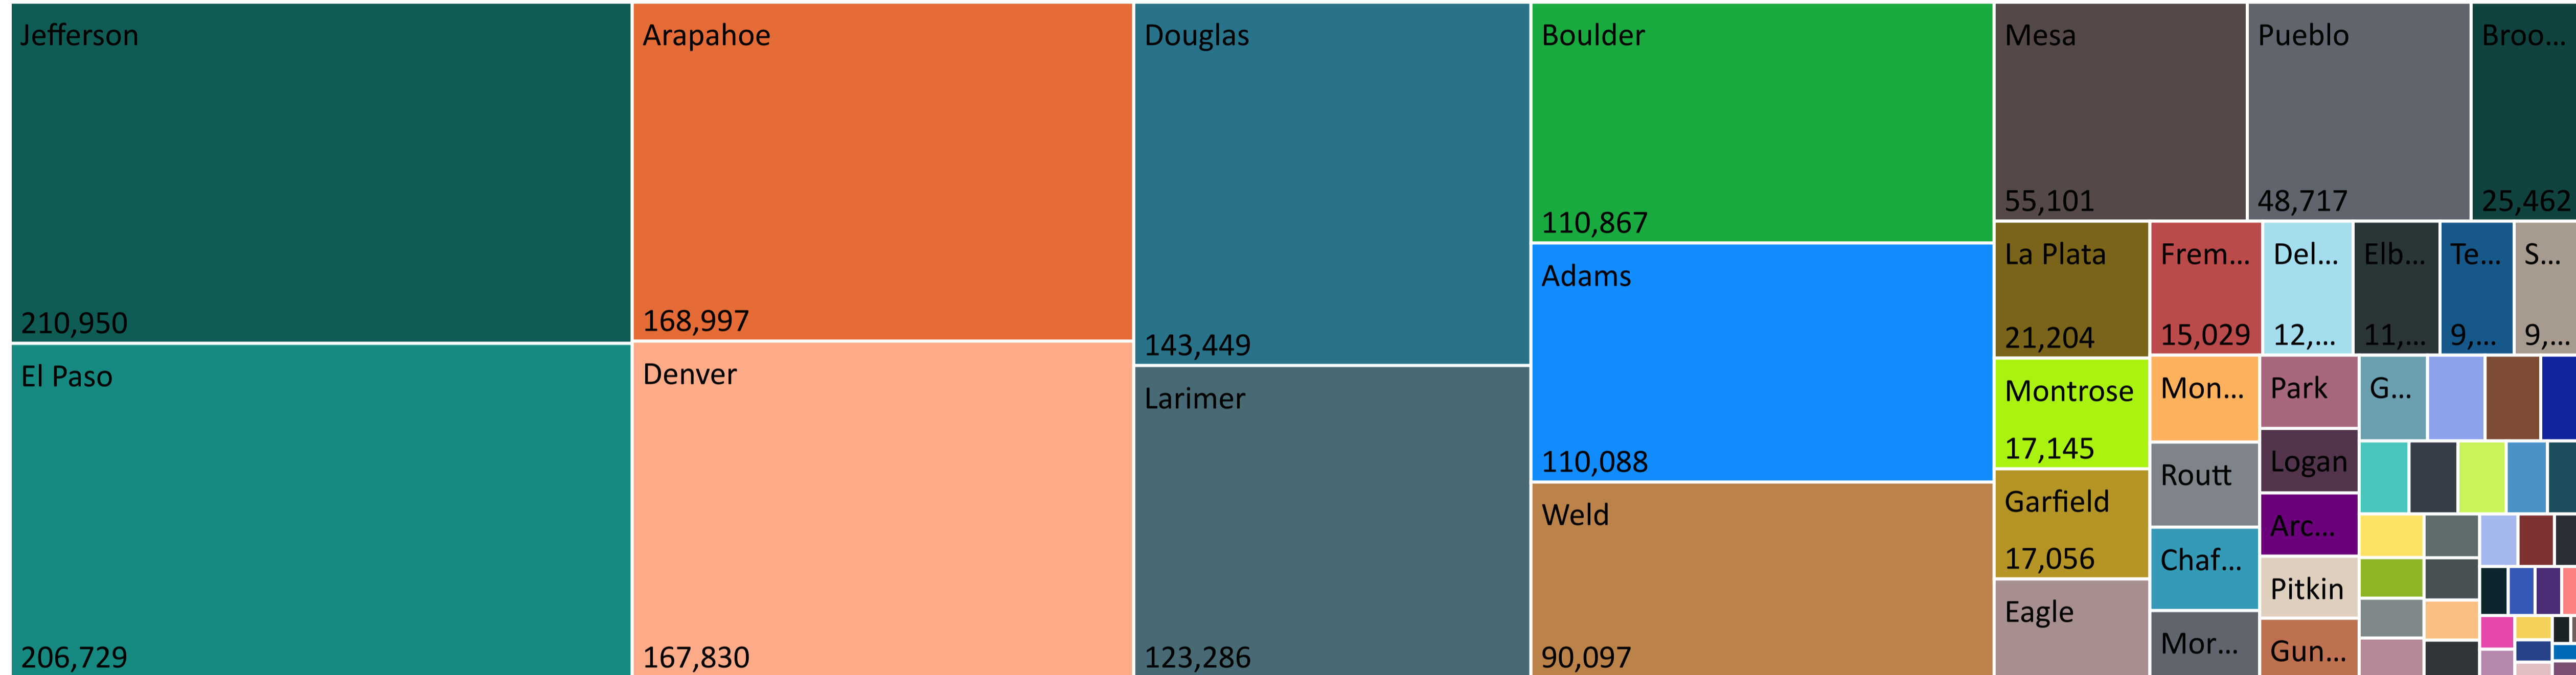

Trend Line of Ballots Returned by Day 2020, 2022 & 2024 by Major Party Registration

Total Ballots Returned

As of 11:59 PM 10/31/24

1,731,171

Ballots Returned by Party Registration

Percent of Total Active Voters by Party Registration

Total Ballots Returned

As of 11:59 PM 10/31/24

1,731,171

Ballots Returned by Age Range

Ballots Returned by Gender/Age Range

Total Ballots Returned

As of 11:59 PM 10/31/24

1,731,171

110,088	4,040	168,997	6,252	1,178	1,297	110,867	25,462	9,101	577
Adams	Alamosa	Arapahoe	Archuleta	Baca	Bent	Boulder	Broomfield	Chaffee	Cheyenne
3,617	2,422	1,288	906	2,566	12,039	167,830	999	143,449	15,294
Clear Creek	Conejos	Costilla	Crowley	Custer	Delta	Denver	Dolores	Douglas	Eagle
206,729	11,574	15,029	17,056	2,337	5,828	5,882	451	2,949	483
El Paso	Elbert	Fremont	Garfield	Gilpin	Grand	Gunnison	Hinsdale	Huerfano	Jackson
210,950	515	1,903	21,204	2,076	123,286	4,746	1,392	6,380	55,101
Jefferson	Kiowa	Kit Carson	La Plata	Lake	Larimer	Las Animas	Lincoln	Logan	Mesa
465	3,549	9,495	17,145	7,331	4,908	2,817	7,249	1,309	6,141
Mineral	Moffat	Montezuma	Montrose	Morgan	Otero	Ouray	Park	Phillips	Pitkin
2,997	48,717	2,216	3,508	9,289	2,003	300	2,560	833	9,850
Prowers	Pueblo	Rio Blanco	Rio Grande	Routt	Saguache	San Juan	San Miguel	Sedgwick	Summit
9,877	1,757	90,097	2,618						
Teller	Washington	Weld	Yuma						