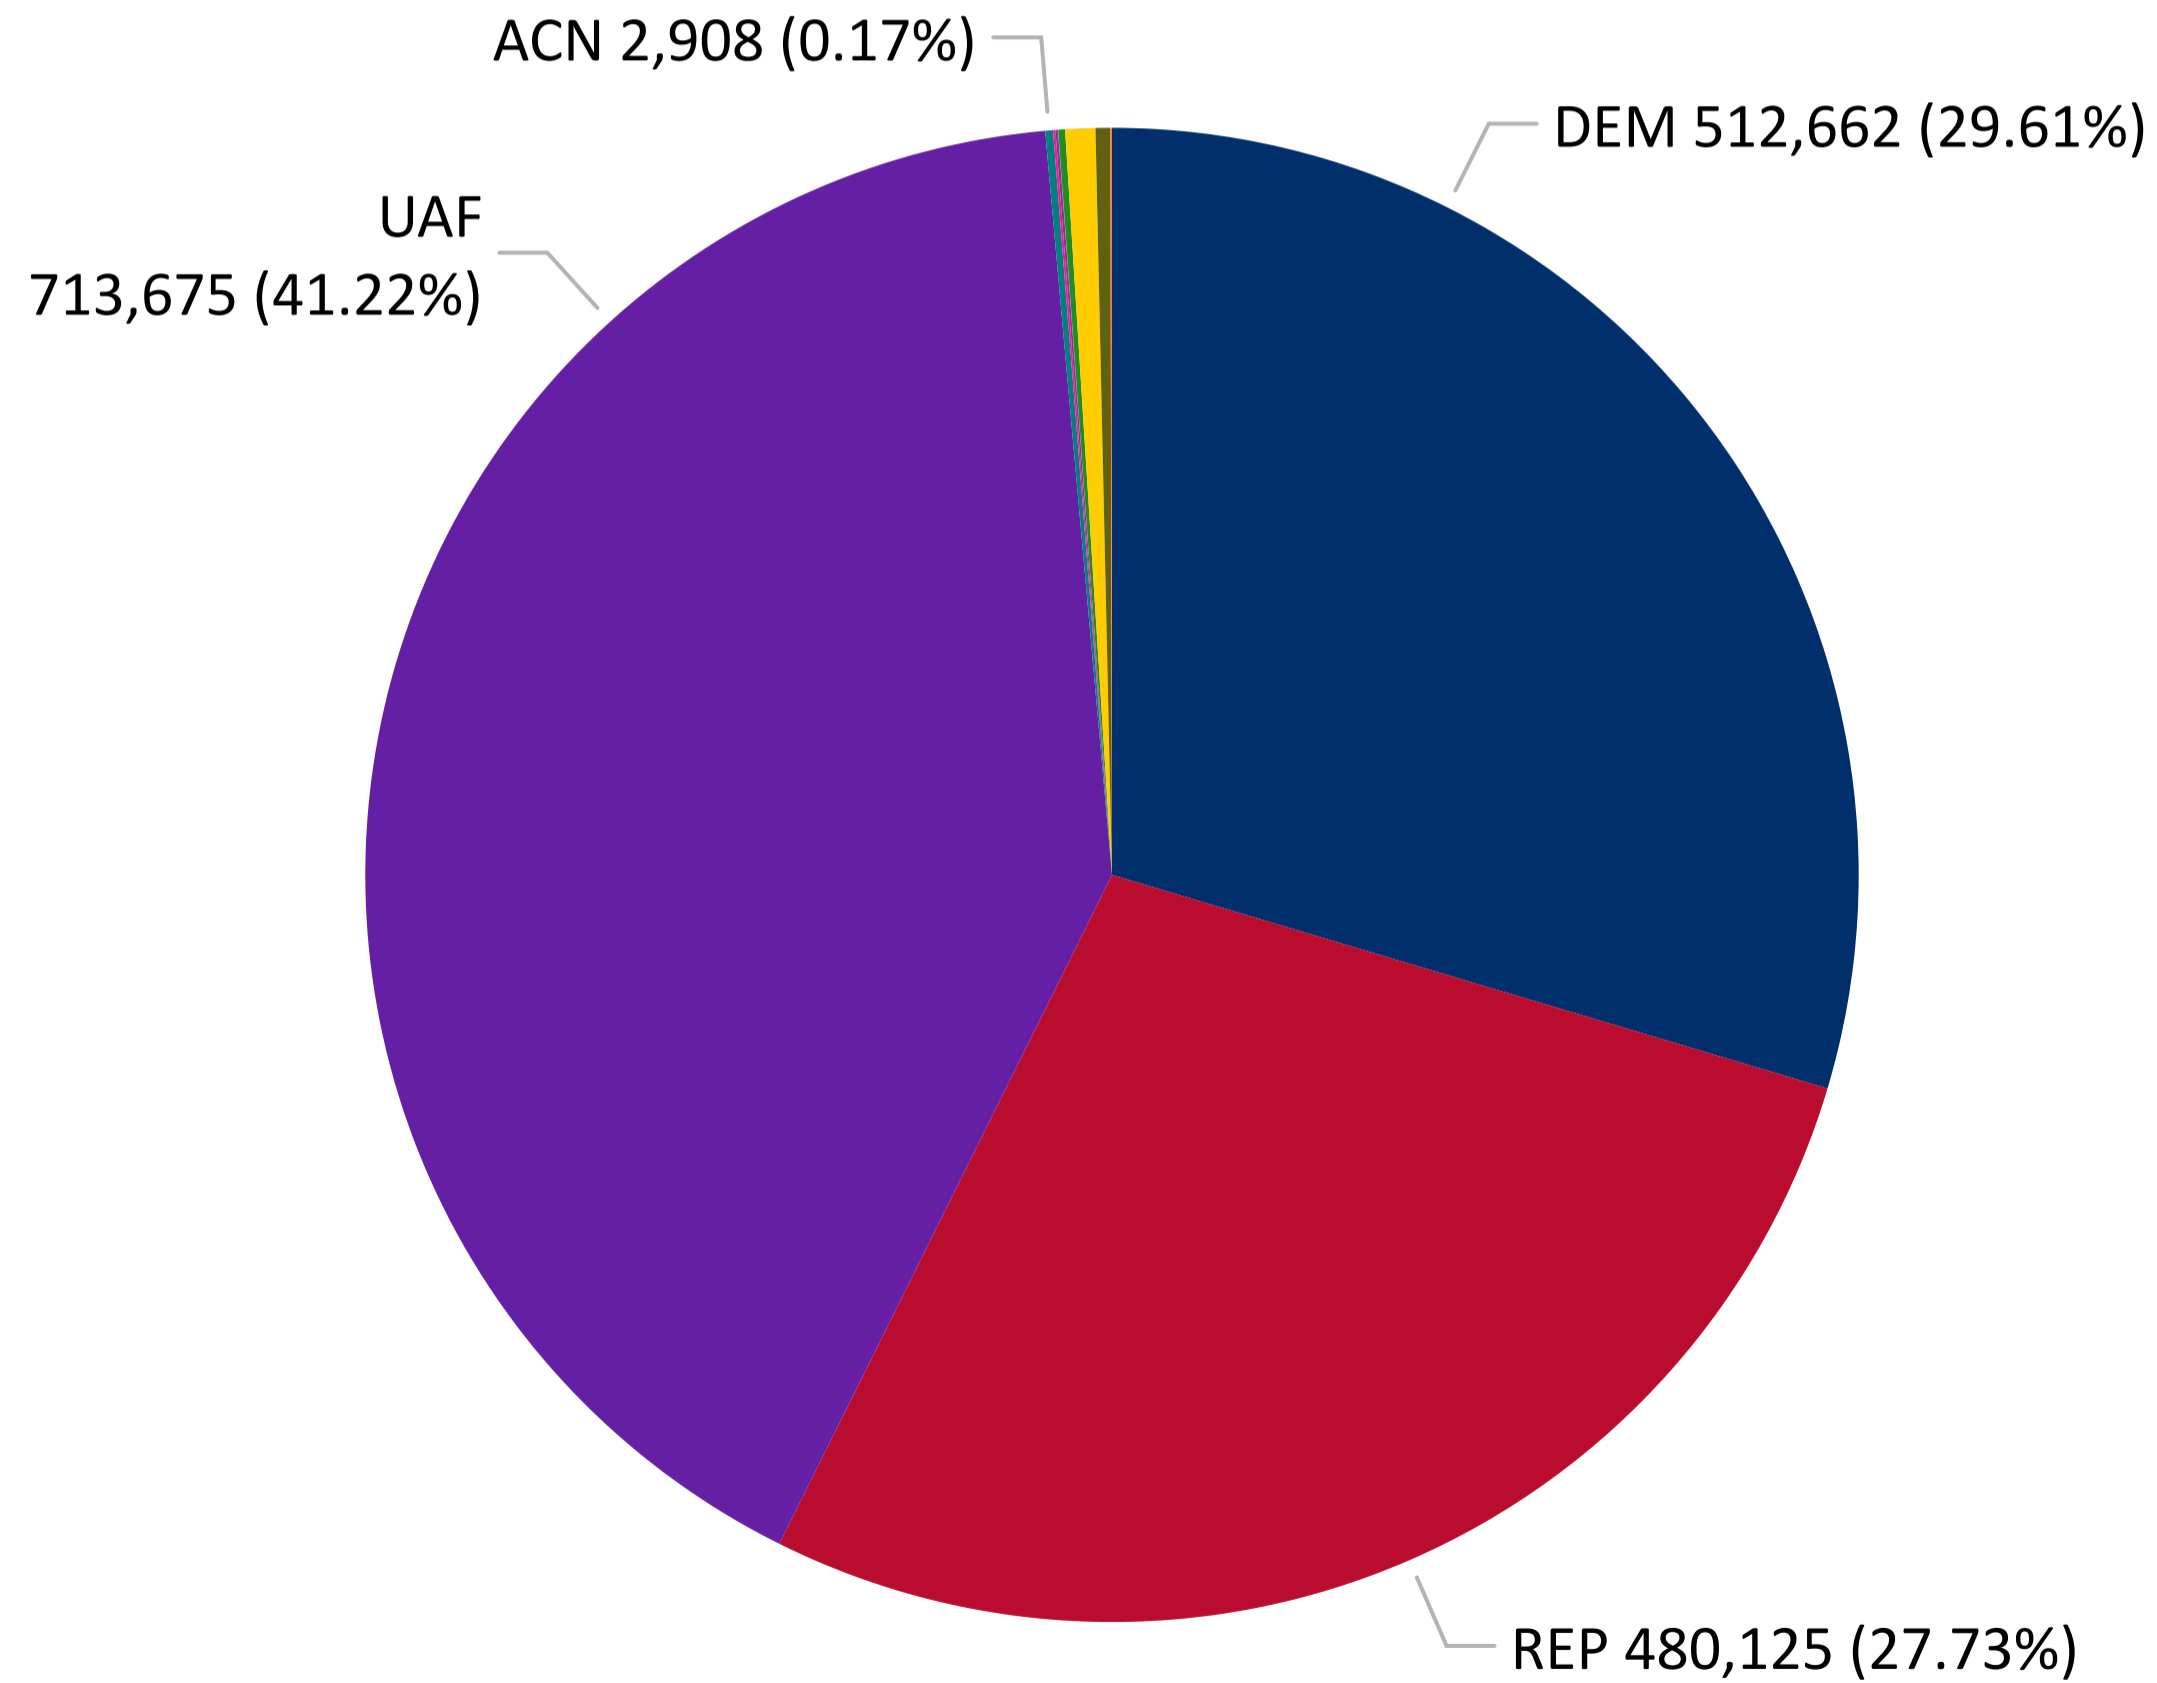

Total Ballots Returned

As of 11:59 PM 10/31/24

2024 General Election
November 1, 2024
Ballot Return Reporting

1,731,171

Ballots Returned by Major Party Registration

1,690,979
2024 MAIL BALLOTS TOTAL

40,192
2024 IN PERSON TOTAL

Trend Line of Ballots Returned by Day 2020, 2022 & 2024 by Major Party Registration

Total Ballots Returned

As of 11:59 PM 10/31/24

1,731,171

Ballots Returned by Party Registration

Percent of Total Active Voters by Party Registration

Total Ballots Returned

As of 11:59 PM 10/31/24

1,731,171

Ballot Type Returned by Age Range

Ballot Type Returned by Gender

Abbreviation	Party
ACN	American Constitution
APV	Approval Voting
CTR	Center
DEM	Democrat
FWD	Forward
GRN	Green
LBR	Libertarian
NOL	No Labels
REP	Republican
UAF	Unaffiliated
UNI	Unity

110,088	4,040	168,997	6,252	1,178	1,297	110,867	25,462	9,101	577
Adams	Alamosa	Arapahoe	Archuleta	Baca	Bent	Boulder	Broomfield	Chaffee	Cheyenne
3,617	2,422	1,288	906	2,566	12,039	167,830	999	143,449	15,294
Clear Creek	Conejos	Costilla	Crowley	Custer	Delta	Denver	Dolores	Douglas	Eagle
206,729	11,574	15,029	17,056	2,337	5,828	5,882	451	2,949	483
El Paso	Elbert	Fremont	Garfield	Gilpin	Grand	Gunnison	Hinsdale	Huerfano	Jackson
210,950	515	1,903	21,204	2,076	123,286	4,746	1,392	6,380	55,101
Jefferson	Kiowa	Kit Carson	La Plata	Lake	Larimer	Las Animas	Lincoln	Logan	Mesa
465	3,549	9,495	17,145	7,331	4,908	2,817	7,249	1,309	6,141
Mineral	Moffat	Montezuma	Montrose	Morgan	Otero	Ouray	Park	Phillips	Pitkin
2,997	48,717	2,216	3,508	9,289	2,003	300	2,560	833	9,850
Prowers	Pueblo	Rio Blanco	Rio Grande	Routt	Saguache	San Juan	San Miguel	Sedgwick	Summit
9,877	1,757	90,097	2,618						
Teller	Washington	Weld	Yuma						