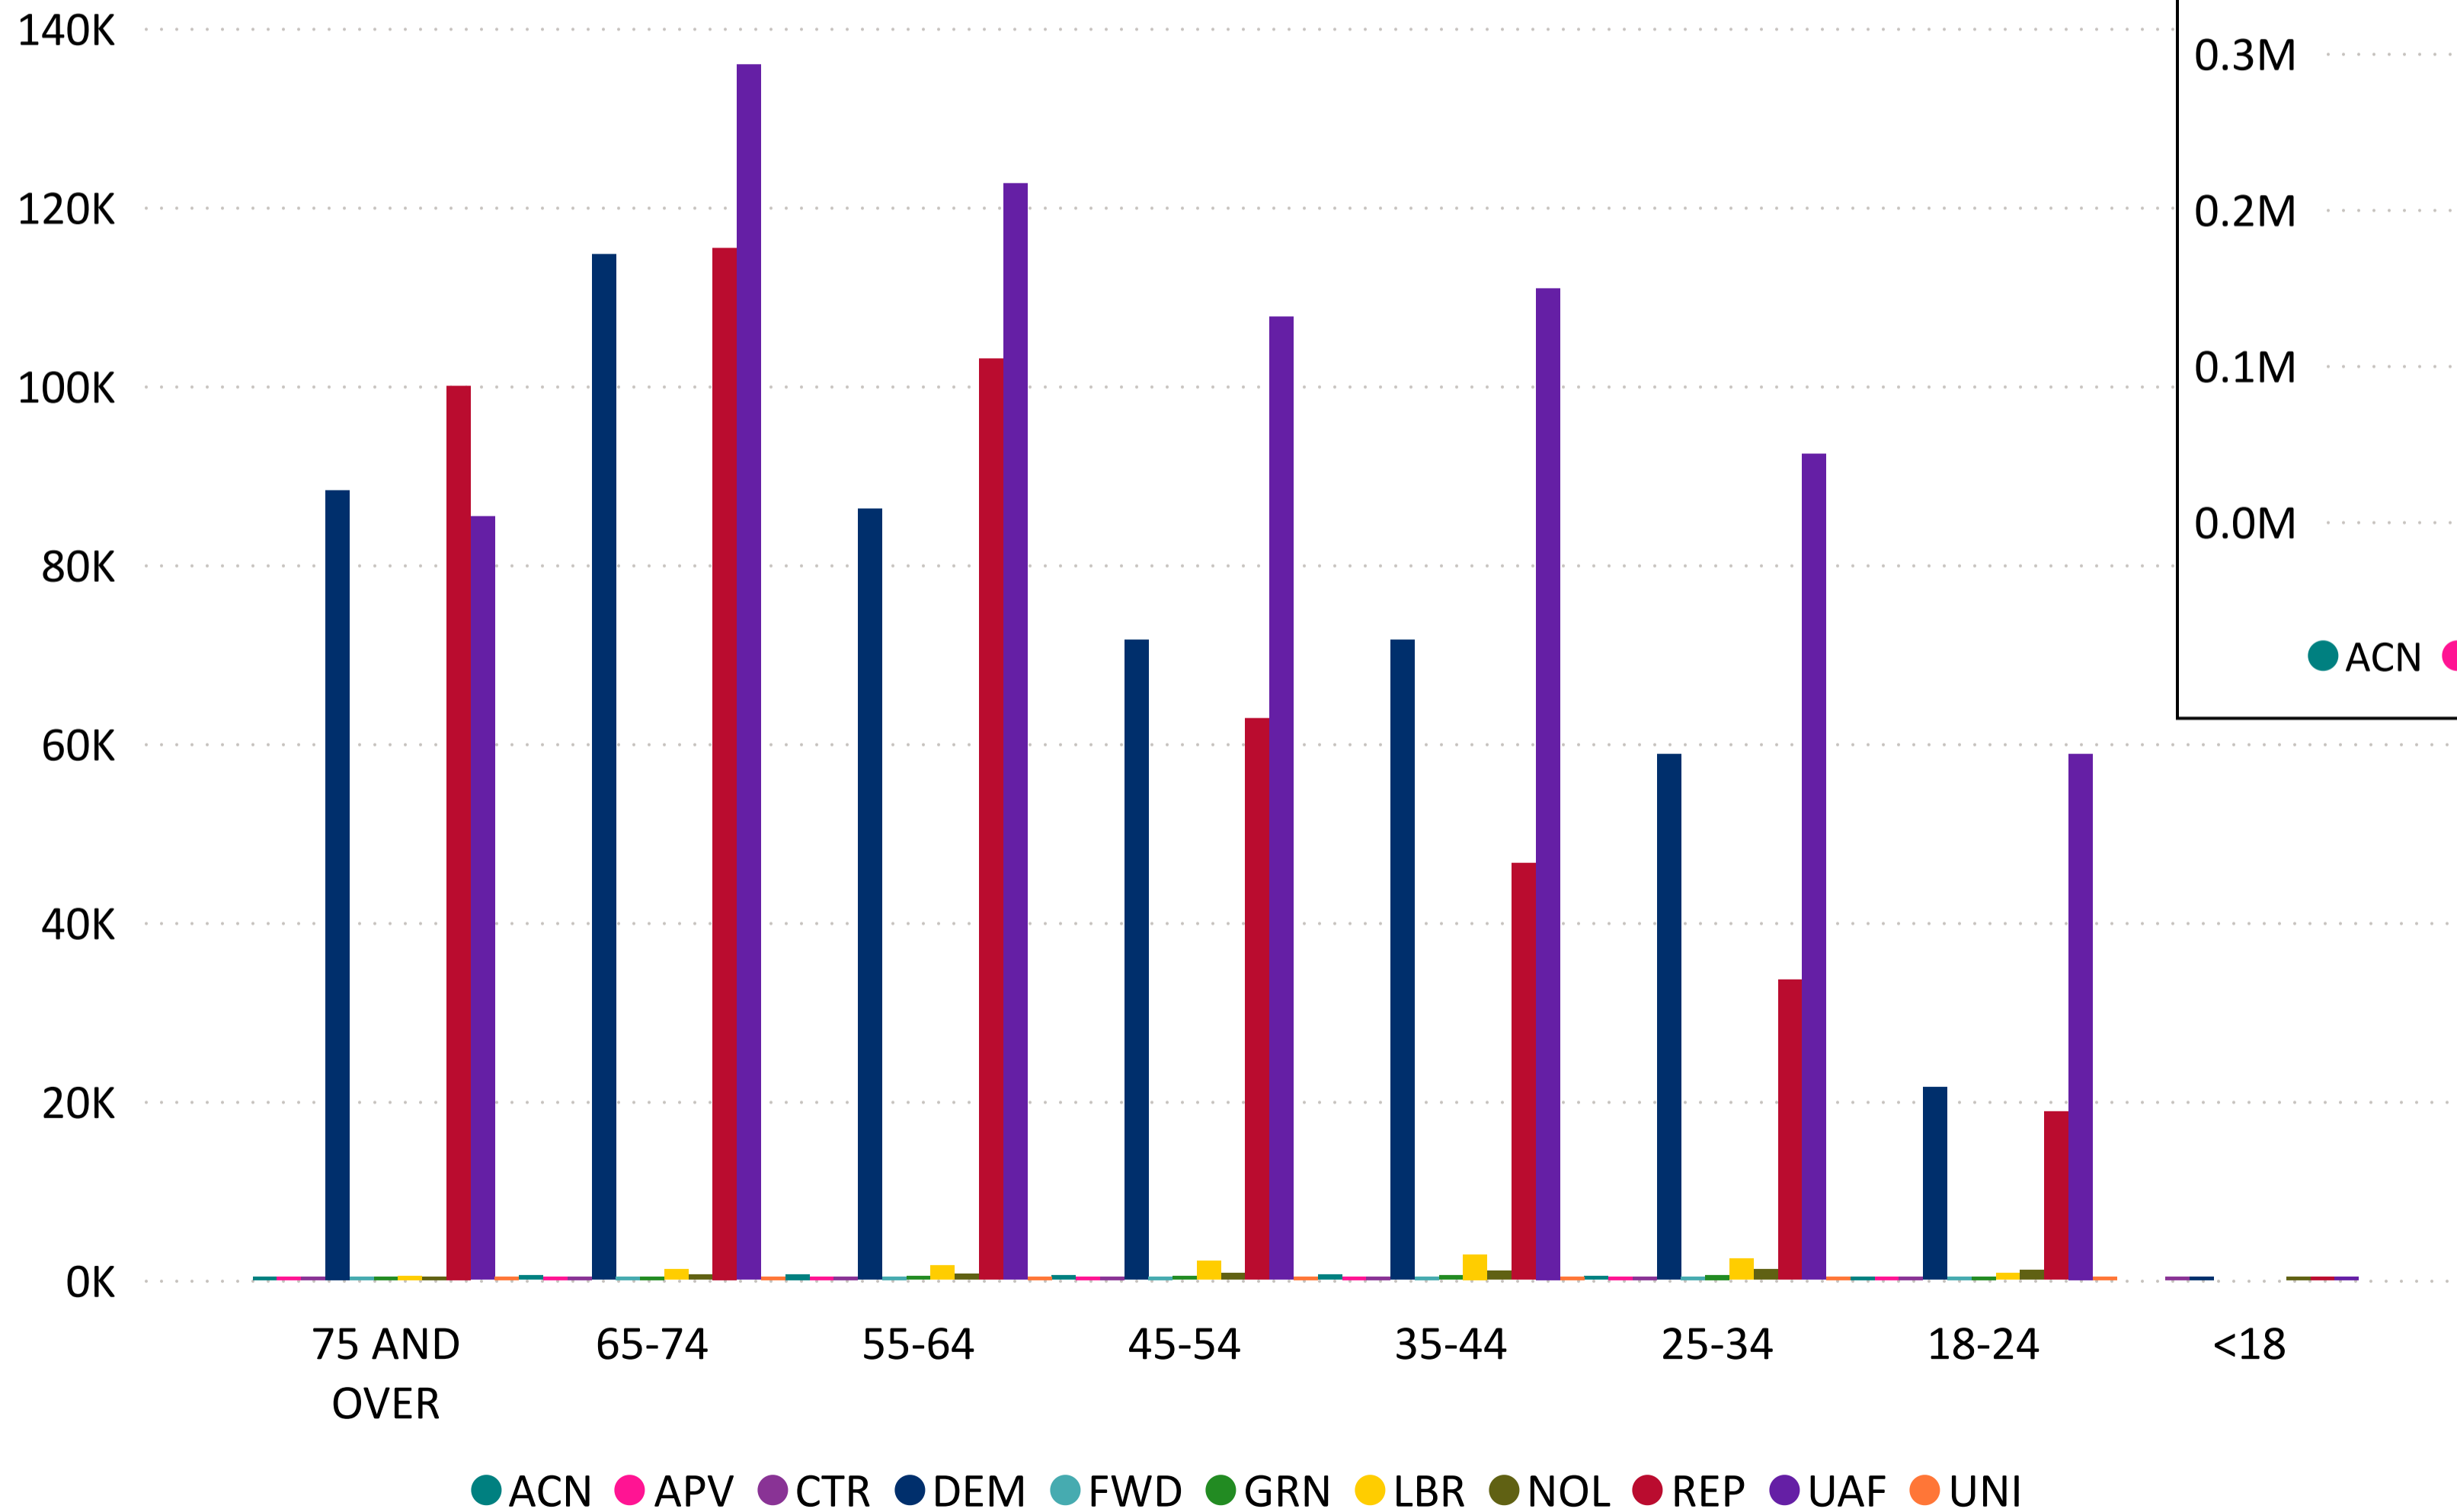

Total Ballots Returned

As of 11:59 PM 10/31/24

2024 General Election
November 1, 2024
Ballot Return Reporting

1,731,171

Ballots Returned by Major Party Registration

1,690,979
2024 MAIL BALLOTS TOTAL

40,192
2024 IN PERSON TOTAL

Trend Line of Ballots Returned by Day 2020, 2022 & 2024 by Major Party Registration

Total Ballots Returned

As of 11:59 PM 10/31/24

1,731,171

Ballots Returned by Party Registration

Percent of Total Active Voters by Party Registration

Total Ballots Returned

As of 11:59 PM 10/31/24

1,731,171

Ballot Type Returned by Age Range

Ballot Type Returned by Gender

Abbreviation	Party
ACN	American Constitution
APV	Approval Voting
CTR	Center
DEM	Democrat
FWD	Forward
GRN	Green
LBR	Libertarian
NOL	No Labels
REP	Republican
UAF	Unaffiliated
UNI	Unity

Total Ballots Returned

As of 11:59 PM 10/31/24

1,731,171

Ballots Returned by Age Range

Ballots Returned by Gender/Age Range

Total Ballots Returned

As of 11:59 PM 10/31/24

1,731,171