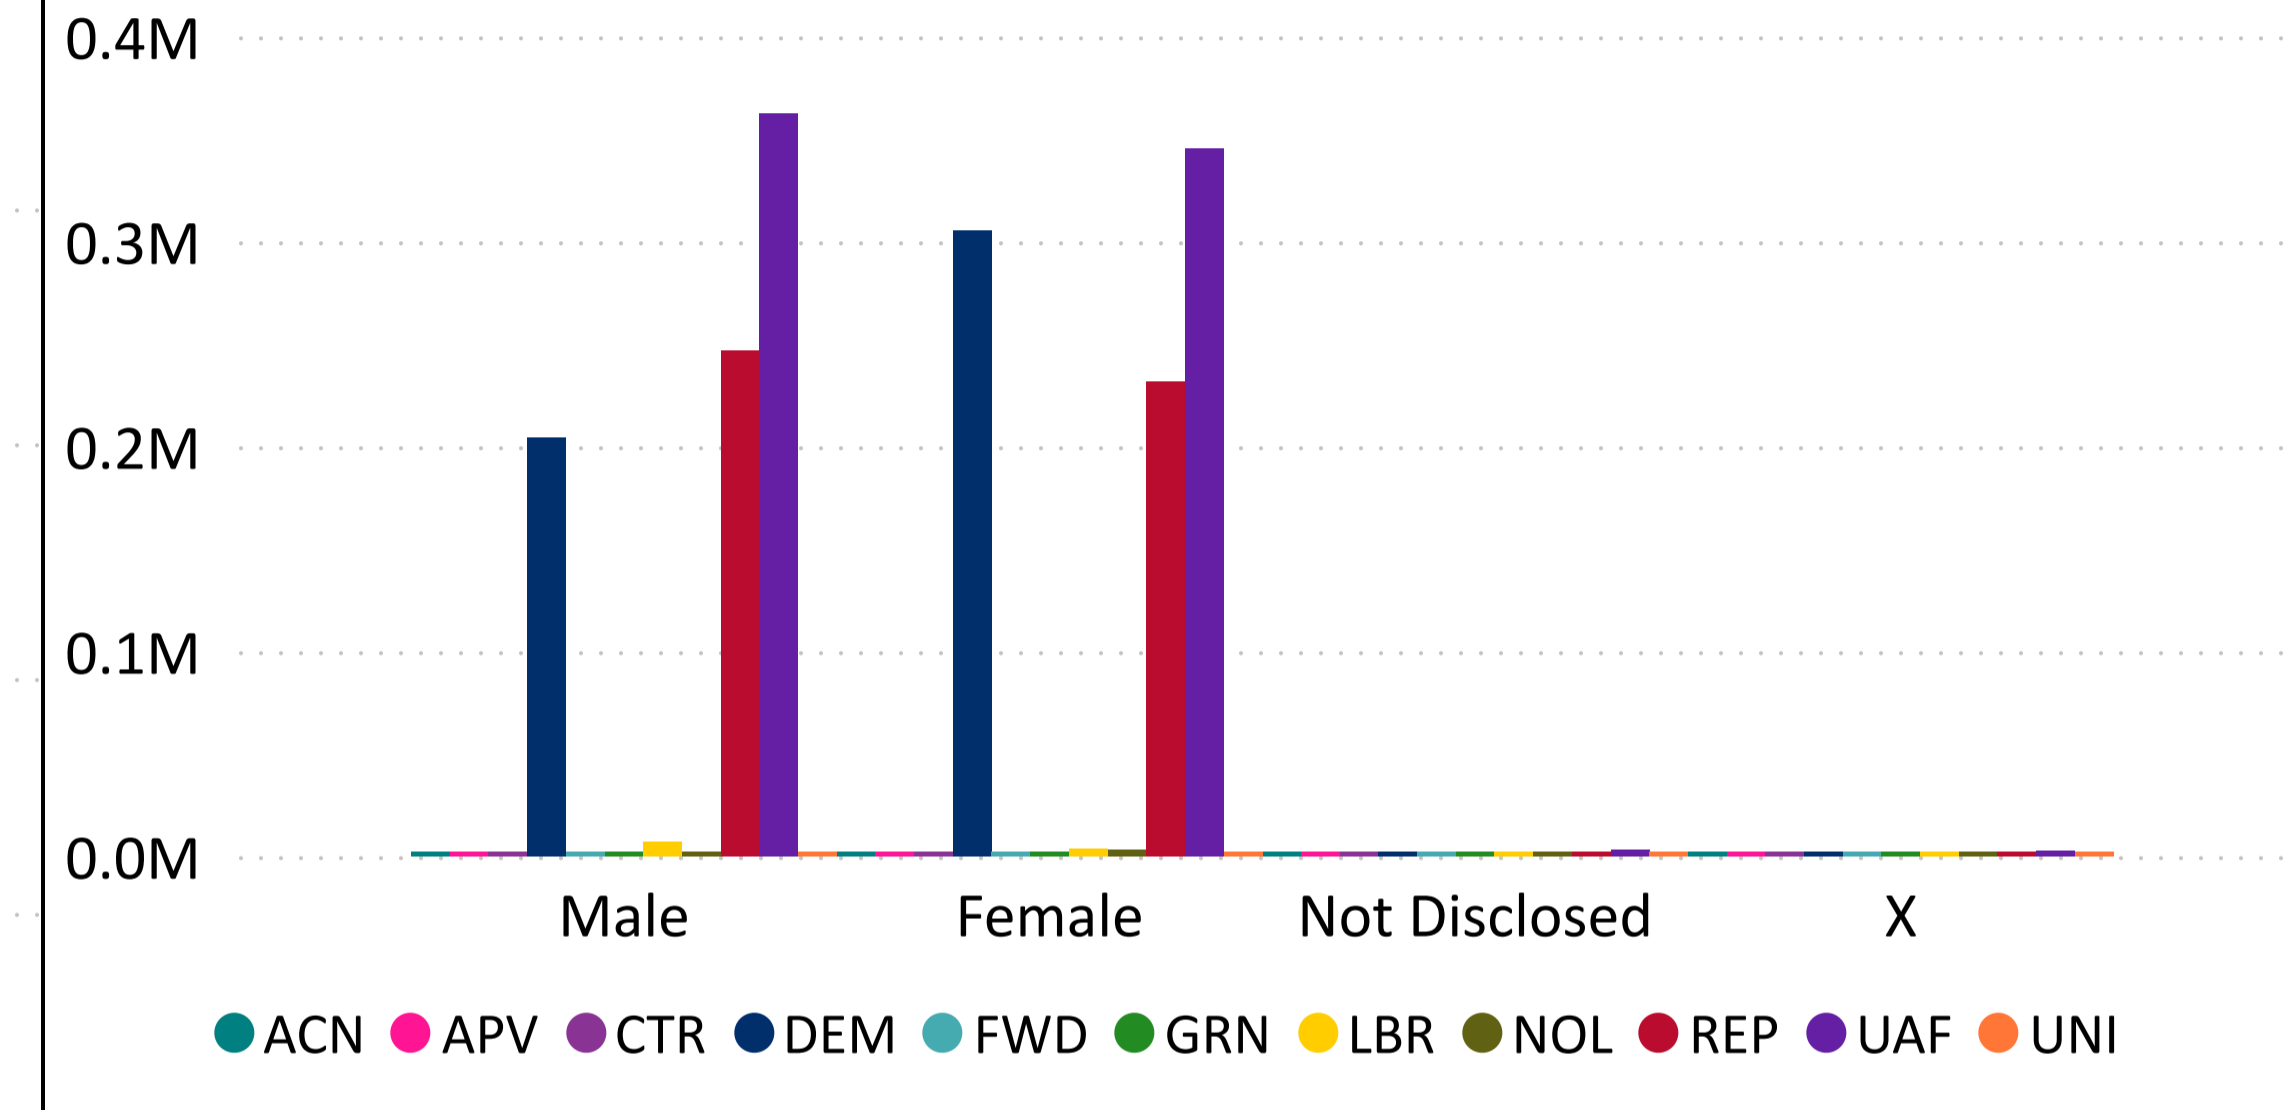

Trend Line of Ballots Returned by Day 2020, 2022 & 2024 by Major Party Registration

Total Ballots Returned

As of 11:59 PM 10/31/24

1,731,171

Ballots Returned by Party Registration

Percent of Total Active Voters by Party Registration

Total Ballots Returned

As of 11:59 PM 10/31/24

1,731,171

Ballot Type Returned by Age Range

Ballot Type Returned by Gender

Abbreviation	Party
ACN	American Constitution
APV	Approval Voting
CTR	Center
DEM	Democrat
FWD	Forward
GRN	Green
LBR	Libertarian
NOL	No Labels
REP	Republican
UAF	Unaffiliated
UNI	Unity

Total Ballots Returned

As of 11:59 PM 10/31/24

1,731,171

Ballots Returned by Age Range

Ballots Returned by Gender/Age Range

Total Ballots Returned

As of 11:59 PM 10/31/24

1,731,171

110,088	4,040	168,997	6,252	1,178	1,297	110,867	25,462	9,101	577
Adams	Alamosa	Arapahoe	Archuleta	Baca	Bent	Boulder	Broomfield	Chaffee	Cheyenne
3,617	2,422	1,288	906	2,566	12,039	167,830	999	143,449	15,294
Clear Creek	Conejos	Costilla	Crowley	Custer	Delta	Denver	Dolores	Douglas	Eagle
206,729	11,574	15,029	17,056	2,337	5,828	5,882	451	2,949	483
El Paso	Elbert	Fremont	Garfield	Gilpin	Grand	Gunnison	Hinsdale	Huerfano	Jackson
210,950	515	1,903	21,204	2,076	123,286	4,746	1,392	6,380	55,101
Jefferson	Kiowa	Kit Carson	La Plata	Lake	Larimer	Las Animas	Lincoln	Logan	Mesa
465	3,549	9,495	17,145	7,331	4,908	2,817	7,249	1,309	6,141
Mineral	Moffat	Montezuma	Montrose	Morgan	Otero	Ouray	Park	Phillips	Pitkin
2,997	48,717	2,216	3,508	9,289	2,003	300	2,560	833	9,850
Prowers	Pueblo	Rio Blanco	Rio Grande	Routt	Saguache	San Juan	San Miguel	Sedgwick	Summit
9,877	1,757	90,097	2,618						
Teller	Washington	Weld	Yuma						