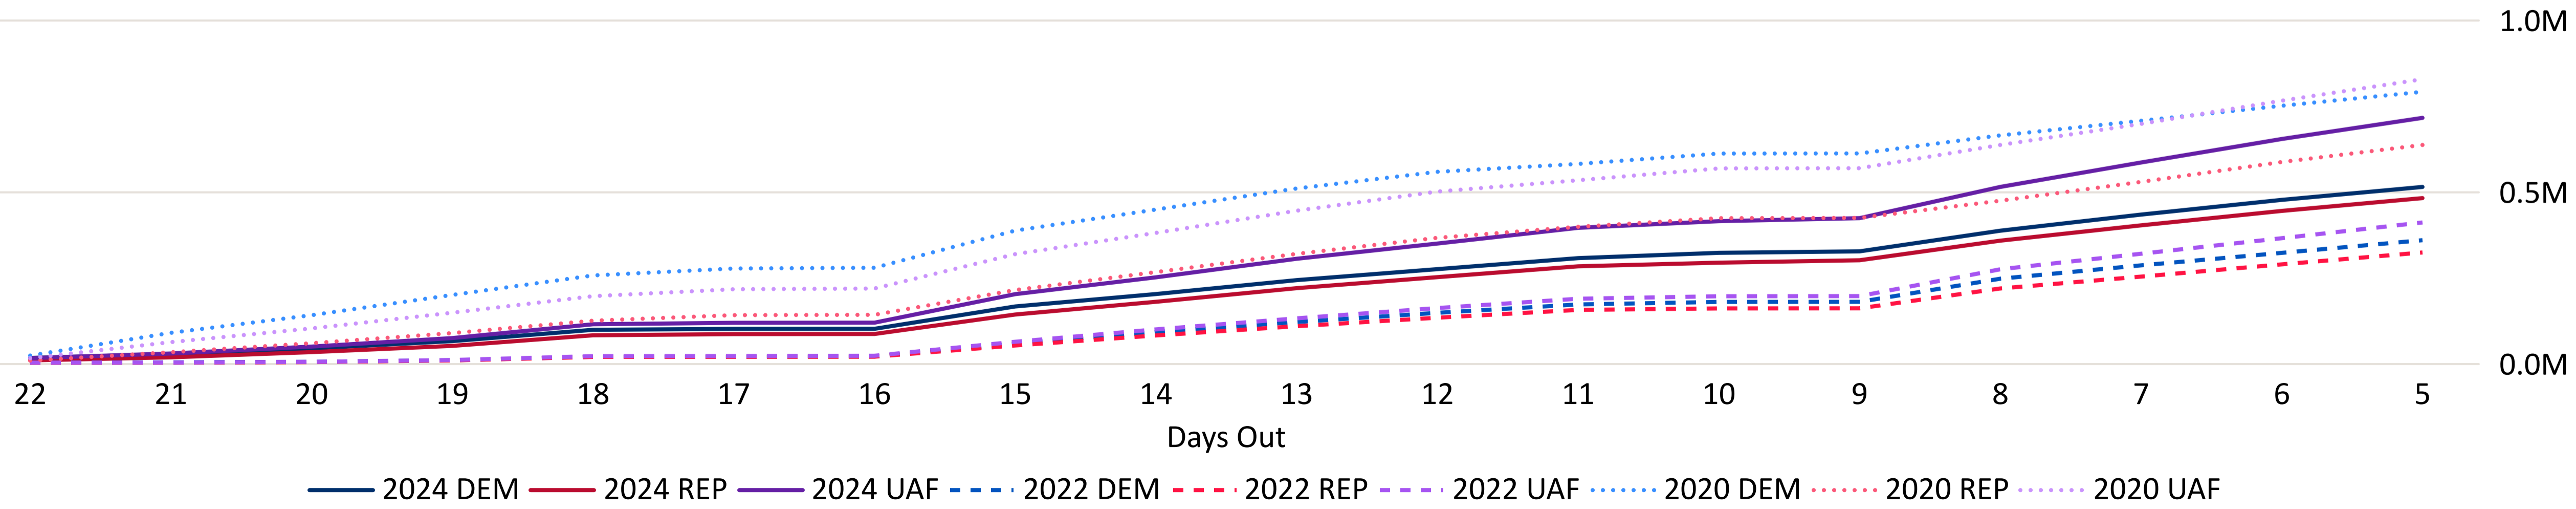

Total Ballots Returned

As of 11:59 PM 10/31/24

2024 General Election
November 1, 2024
Ballot Return Reporting

1,731,171

Ballots Returned by Major Party Registration

1,690,979
2024 MAIL BALLOTS TOTAL

40,192
2024 IN PERSON TOTAL

Trend Line of Ballots Returned by Day 2020, 2022 & 2024 by Major Party Registration

Total Ballots Returned

As of 11:59 PM 10/31/24

1,731,171

Ballots Returned by Party Registration

Percent of Total Active Voters by Party Registration

Total Ballots Returned

As of 11:59 PM 10/31/24

1,731,171

Ballot Type Returned by Age Range

Ballot Type Returned by Gender

Abbreviation	Party
ACN	American Constitution
APV	Approval Voting
CTR	Center
DEM	Democrat
FWD	Forward
GRN	Green
LBR	Libertarian
NOL	No Labels
REP	Republican
UAF	Unaffiliated
UNI	Unity