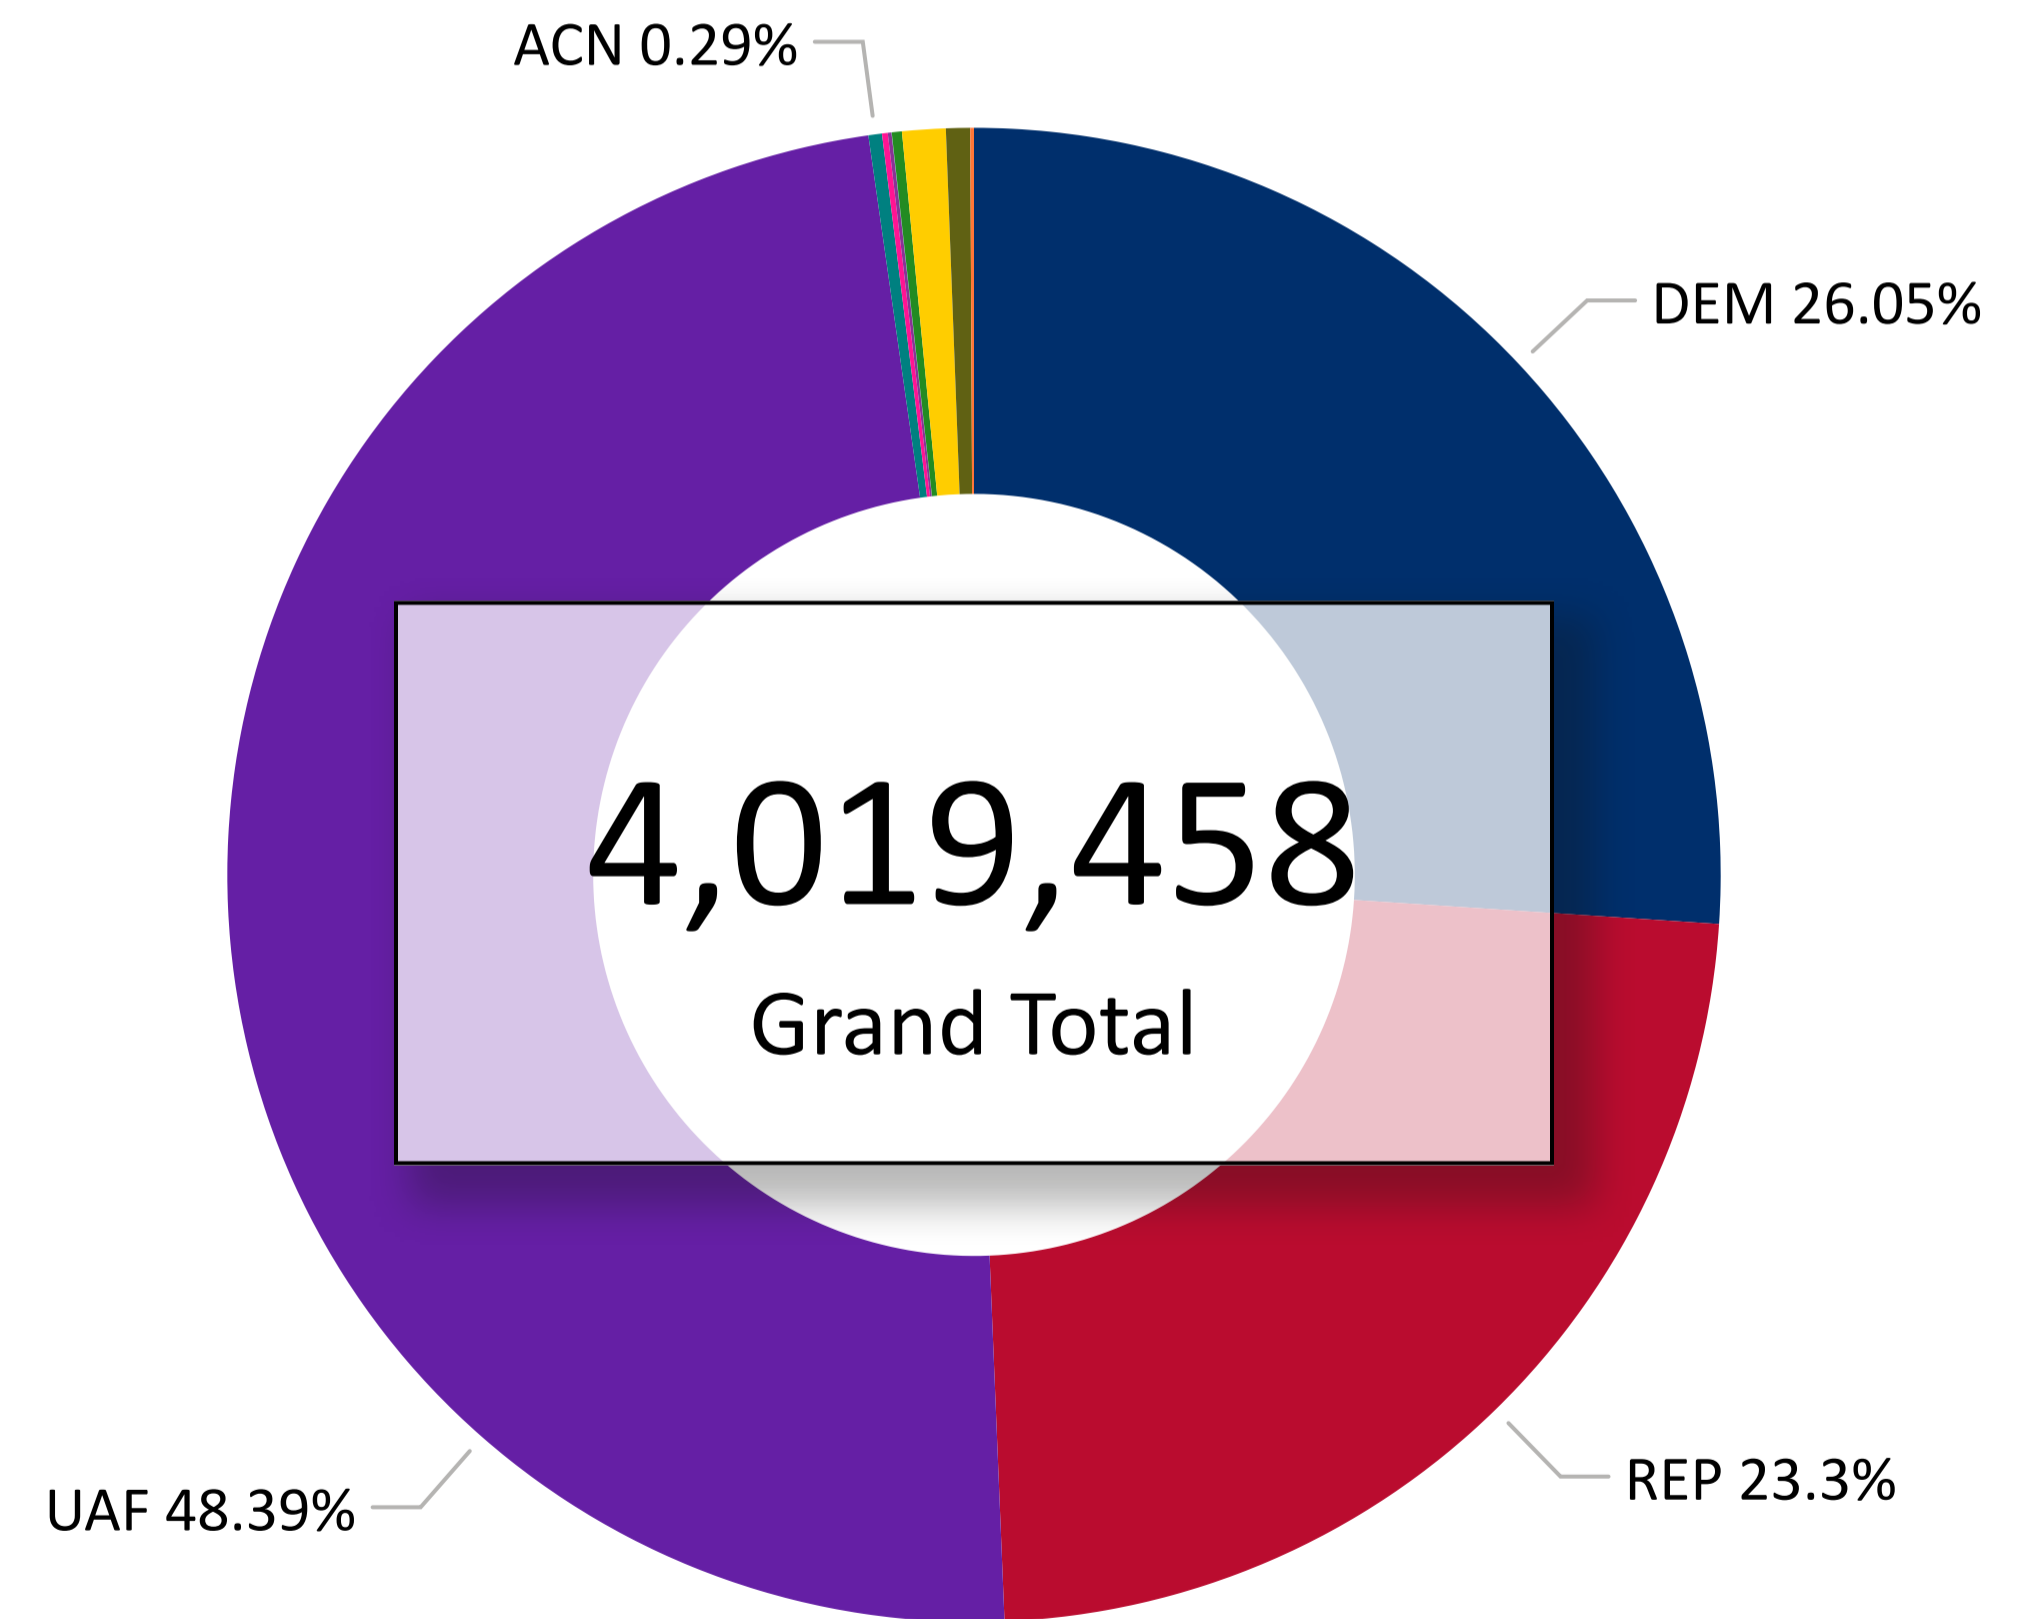

Total Ballots Returned

As of 11:59 PM 10/31/24

2024 General Election
November 1, 2024
Ballot Return Reporting

1,731,171

Ballots Returned by Major Party Registration

1,690,979
2024 MAIL BALLOTS TOTAL

40,192
2024 IN PERSON TOTAL

Trend Line of Ballots Returned by Day 2020, 2022 & 2024 by Major Party Registration

Total Ballots Returned

As of 11:59 PM 10/31/24

1,731,171

Ballots Returned by Party Registration

Percent of Total Active Voters by Party Registration

Total Ballots Returned

As of 11:59 PM 10/31/24

1,731,171

Ballot Type Returned by Age Range

Ballot Type Returned by Gender

Abbreviation	Party
ACN	American Constitution
APV	Approval Voting
CTR	Center
DEM	Democrat
FWD	Forward
GRN	Green
LBR	Libertarian
NOL	No Labels
REP	Republican
UAF	Unaffiliated
UNI	Unity

110,088	4,040	168,997	6,252	1,178	1,297	110,867	25,462	9,101	577
Adams	Alamosa	Arapahoe	Archuleta	Baca	Bent	Boulder	Broomfield	Chaffee	Cheyenne
3,617	2,422	1,288	906	2,566	12,039	167,830	999	143,449	15,294
Clear Creek	Conejos	Costilla	Crowley	Custer	Delta	Denver	Dolores	Douglas	Eagle
206,729	11,574	15,029	17,056	2,337	5,828	5,882	451	2,949	483
El Paso	Elbert	Fremont	Garfield	Gilpin	Grand	Gunnison	Hinsdale	Huerfano	Jackson
210,950	515	1,903	21,204	2,076	123,286	4,746	1,392	6,380	55,101
Jefferson	Kiowa	Kit Carson	La Plata	Lake	Larimer	Las Animas	Lincoln	Logan	Mesa
465	3,549	9,495	17,145	7,331	4,908	2,817	7,249	1,309	6,141
Mineral	Moffat	Montezuma	Montrose	Morgan	Otero	Ouray	Park	Phillips	Pitkin
2,997	48,717	2,216	3,508	9,289	2,003	300	2,560	833	9,850
Prowers	Pueblo	Rio Blanco	Rio Grande	Routt	Saguache	San Juan	San Miguel	Sedgwick	Summit
9,877	1,757	90,097	2,618						
Teller	Washington	Weld	Yuma						