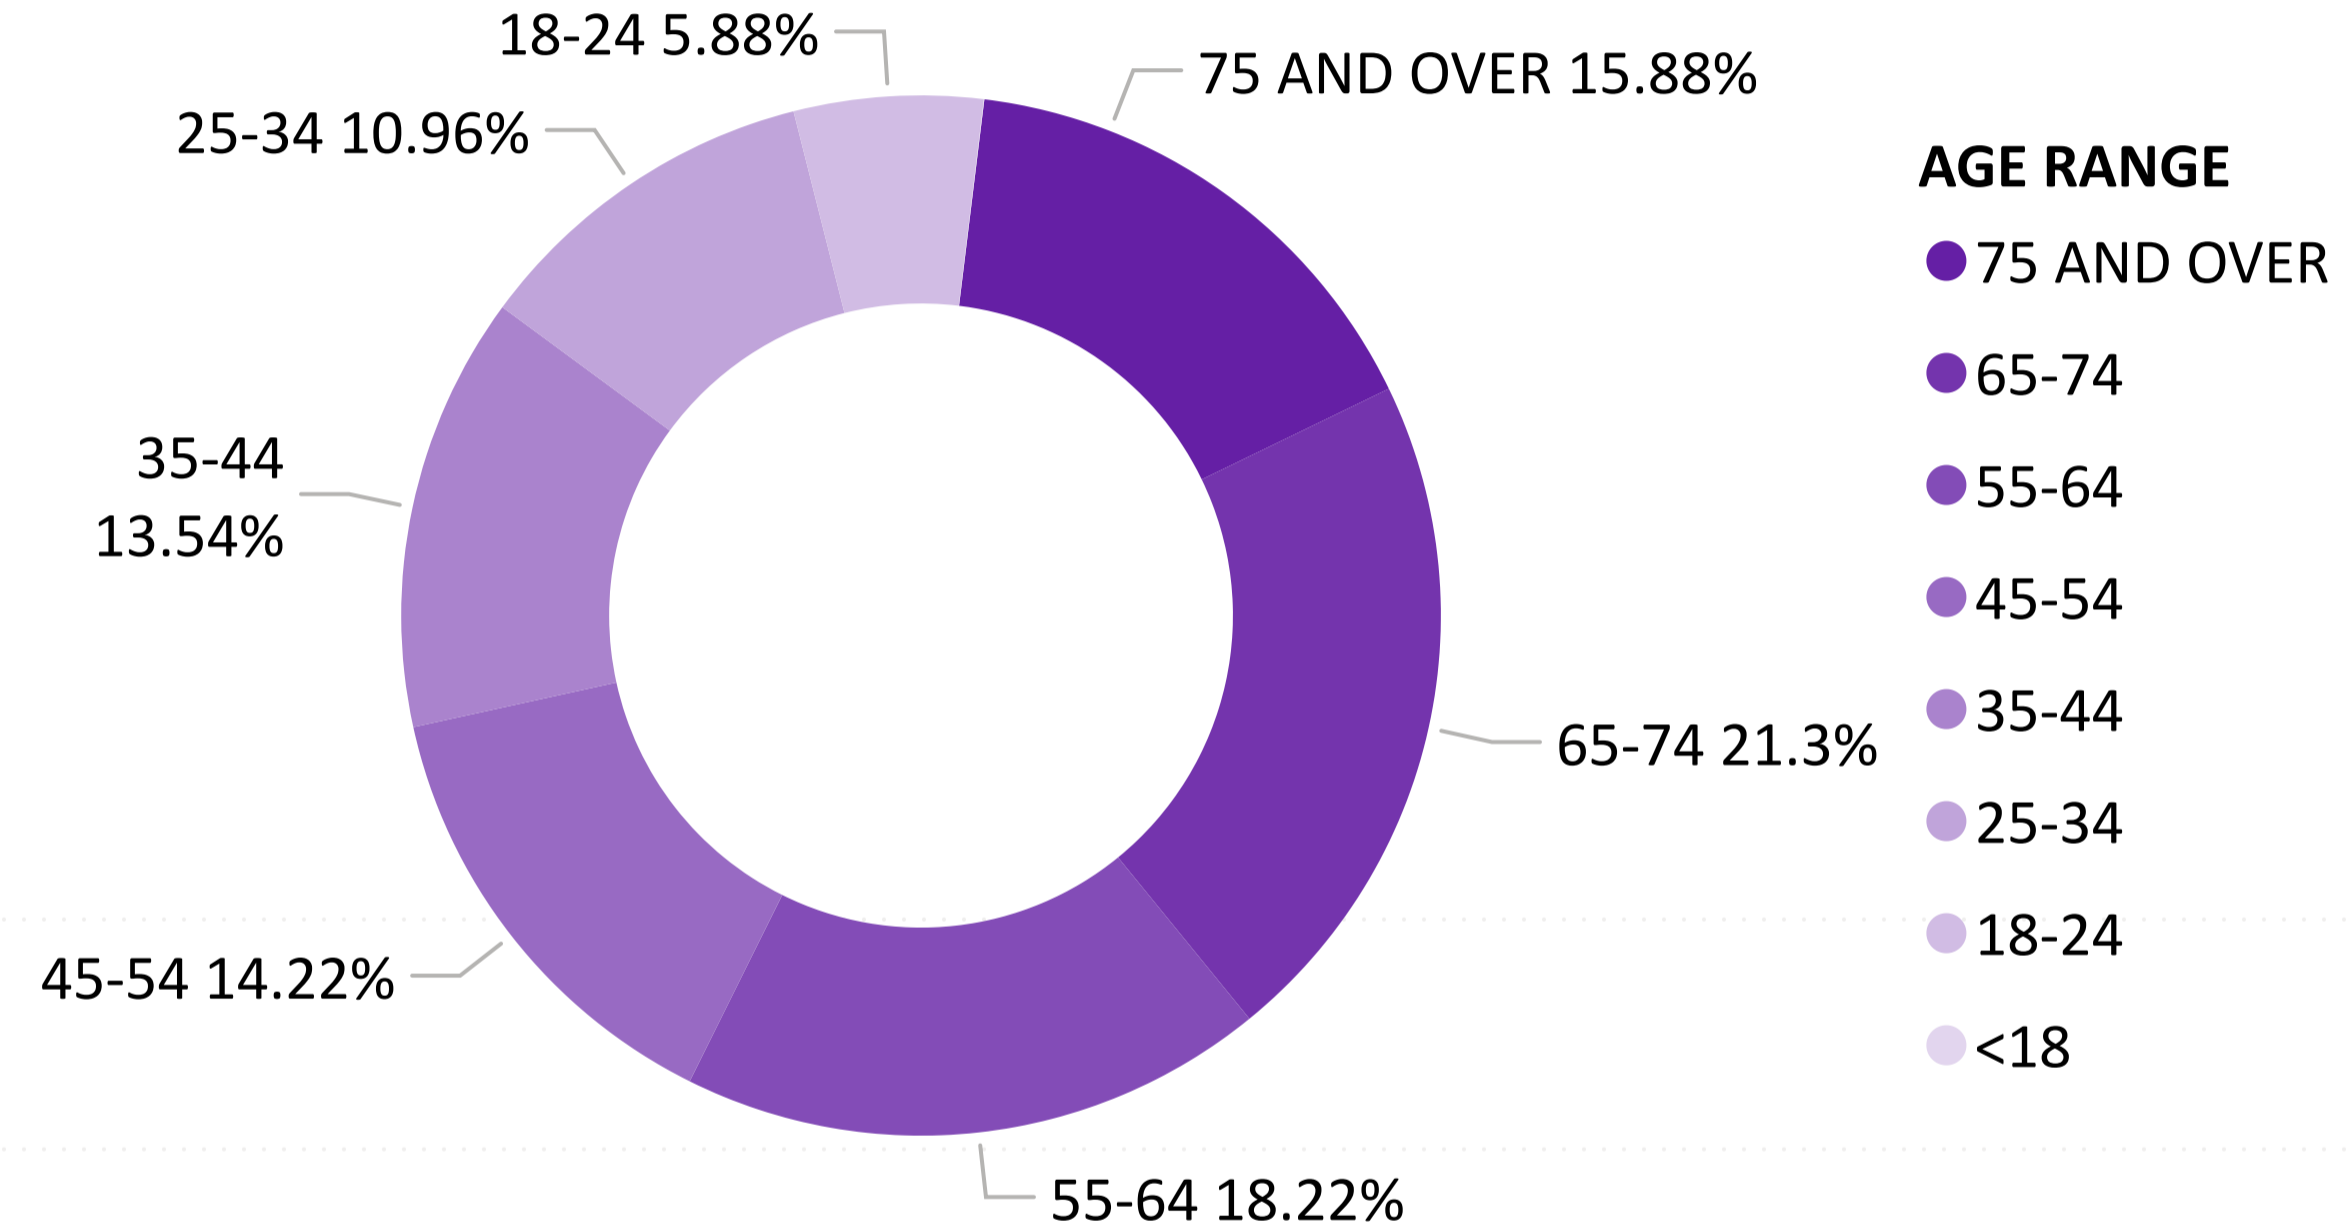

Trend Line of Ballots Returned by Day 2020, 2022 & 2024 by Major Party Registration

Total Ballots Returned

As of 11:59 PM 10/31/24

1,731,171

Ballots Returned by Party Registration

Percent of Total Active Voters by Party Registration

Total Ballots Returned

As of 11:59 PM 10/31/24

1,731,171

Ballot Type Returned by Age Range

Ballot Type Returned by Gender

Abbreviation	Party
ACN	American Constitution
APV	Approval Voting
CTR	Center
DEM	Democrat
FWD	Forward
GRN	Green
LBR	Libertarian
NOL	No Labels
REP	Republican
UAF	Unaffiliated
UNI	Unity

Total Ballots Returned

As of 11:59 PM 10/31/24

1,731,171

Ballots Returned by Age Range

Ballots Returned by Gender/Age Range

Total Ballots Returned

As of 11:59 PM 10/31/24

1,731,171