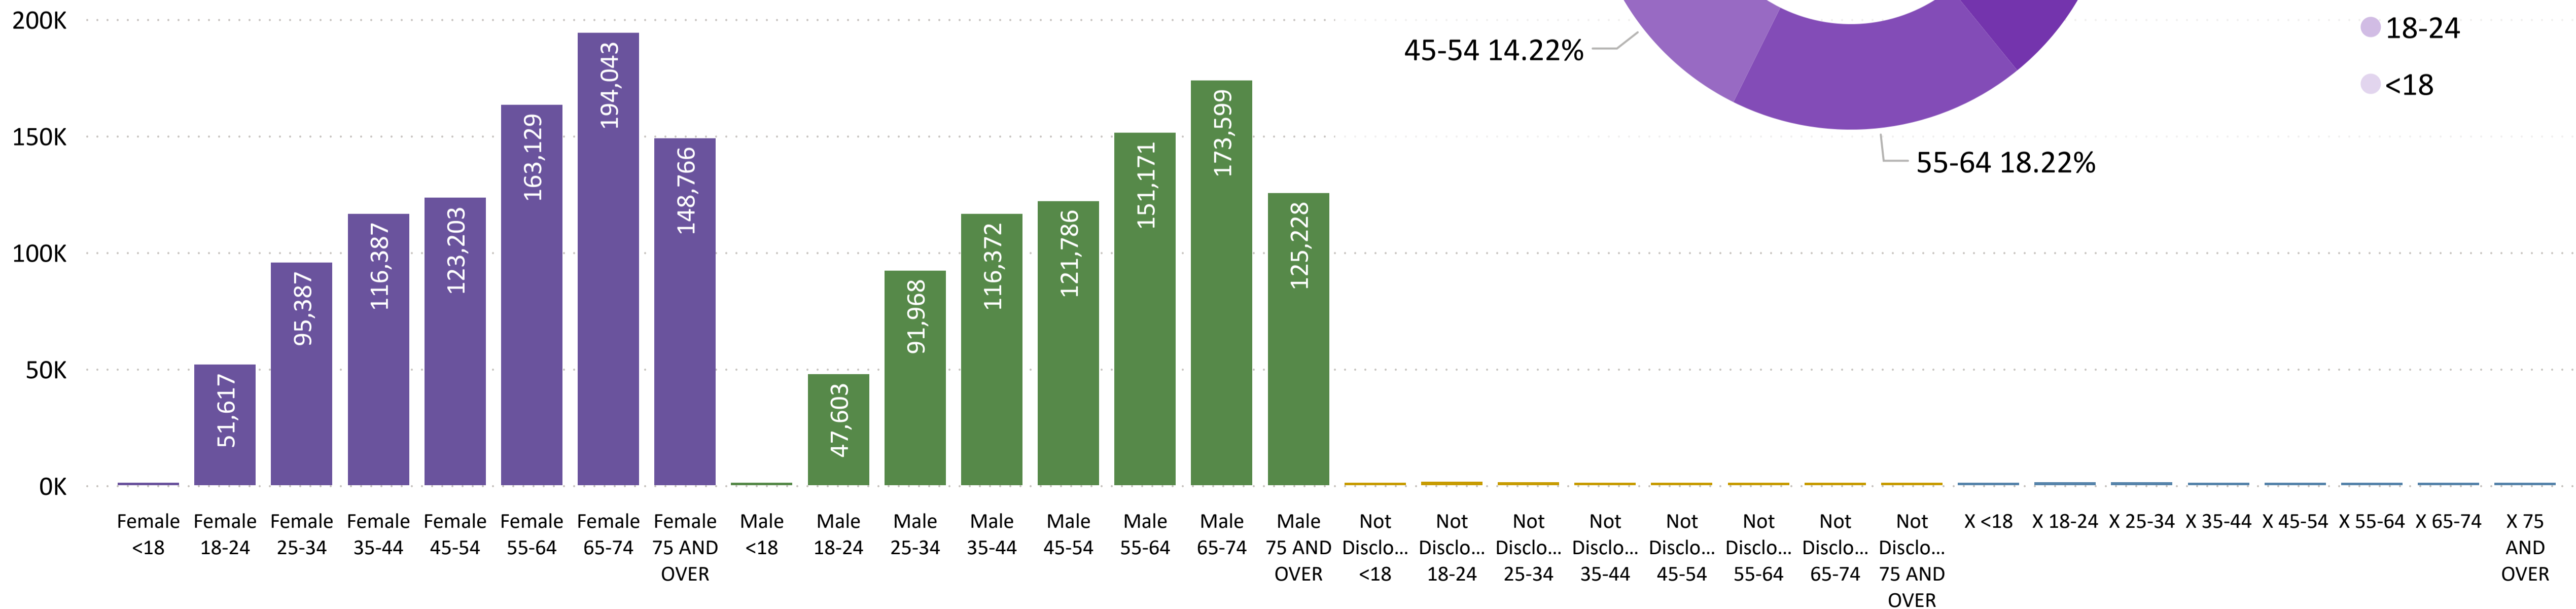

Trend Line of Ballots Returned by Day 2020, 2022 & 2024 by Major Party Registration

Total Ballots Returned

As of 11:59 PM 10/31/24

1,731,171

Ballots Returned by Party Registration

Percent of Total Active Voters by Party Registration

Total Ballots Returned

As of 11:59 PM 10/31/24

1,731,171

Ballot Type Returned by Age Range

Ballot Type Returned by Gender

Abbreviation	Party
ACN	American Constitution
APV	Approval Voting
CTR	Center
DEM	Democrat
FWD	Forward
GRN	Green
LBR	Libertarian
NOL	No Labels
REP	Republican
UAF	Unaffiliated
UNI	Unity

Total Ballots Returned

As of 11:59 PM 10/31/24

1,731,171

Ballots Returned by Age Range

Ballots Returned by Gender/Age Range

Total Ballots Returned

As of 11:59 PM 10/31/24

1,731,171

110,088	4,040	168,997	6,252	1,178	1,297	110,867	25,462	9,101	577
Adams	Alamosa	Arapahoe	Archuleta	Baca	Bent	Boulder	Broomfield	Chaffee	Cheyenne
3,617	2,422	1,288	906	2,566	12,039	167,830	999	143,449	15,294
Clear Creek	Conejos	Costilla	Crowley	Custer	Delta	Denver	Dolores	Douglas	Eagle
206,729	11,574	15,029	17,056	2,337	5,828	5,882	451	2,949	483
El Paso	Elbert	Fremont	Garfield	Gilpin	Grand	Gunnison	Hinsdale	Huerfano	Jackson
210,950	515	1,903	21,204	2,076	123,286	4,746	1,392	6,380	55,101
Jefferson	Kiowa	Kit Carson	La Plata	Lake	Larimer	Las Animas	Lincoln	Logan	Mesa
465	3,549	9,495	17,145	7,331	4,908	2,817	7,249	1,309	6,141
Mineral	Moffat	Montezuma	Montrose	Morgan	Otero	Ouray	Park	Phillips	Pitkin
2,997	48,717	2,216	3,508	9,289	2,003	300	2,560	833	9,850
Prowers	Pueblo	Rio Blanco	Rio Grande	Routt	Saguache	San Juan	San Miguel	Sedgwick	Summit
9,877	1,757	90,097	2,618						
Teller	Washington	Weld	Yuma						