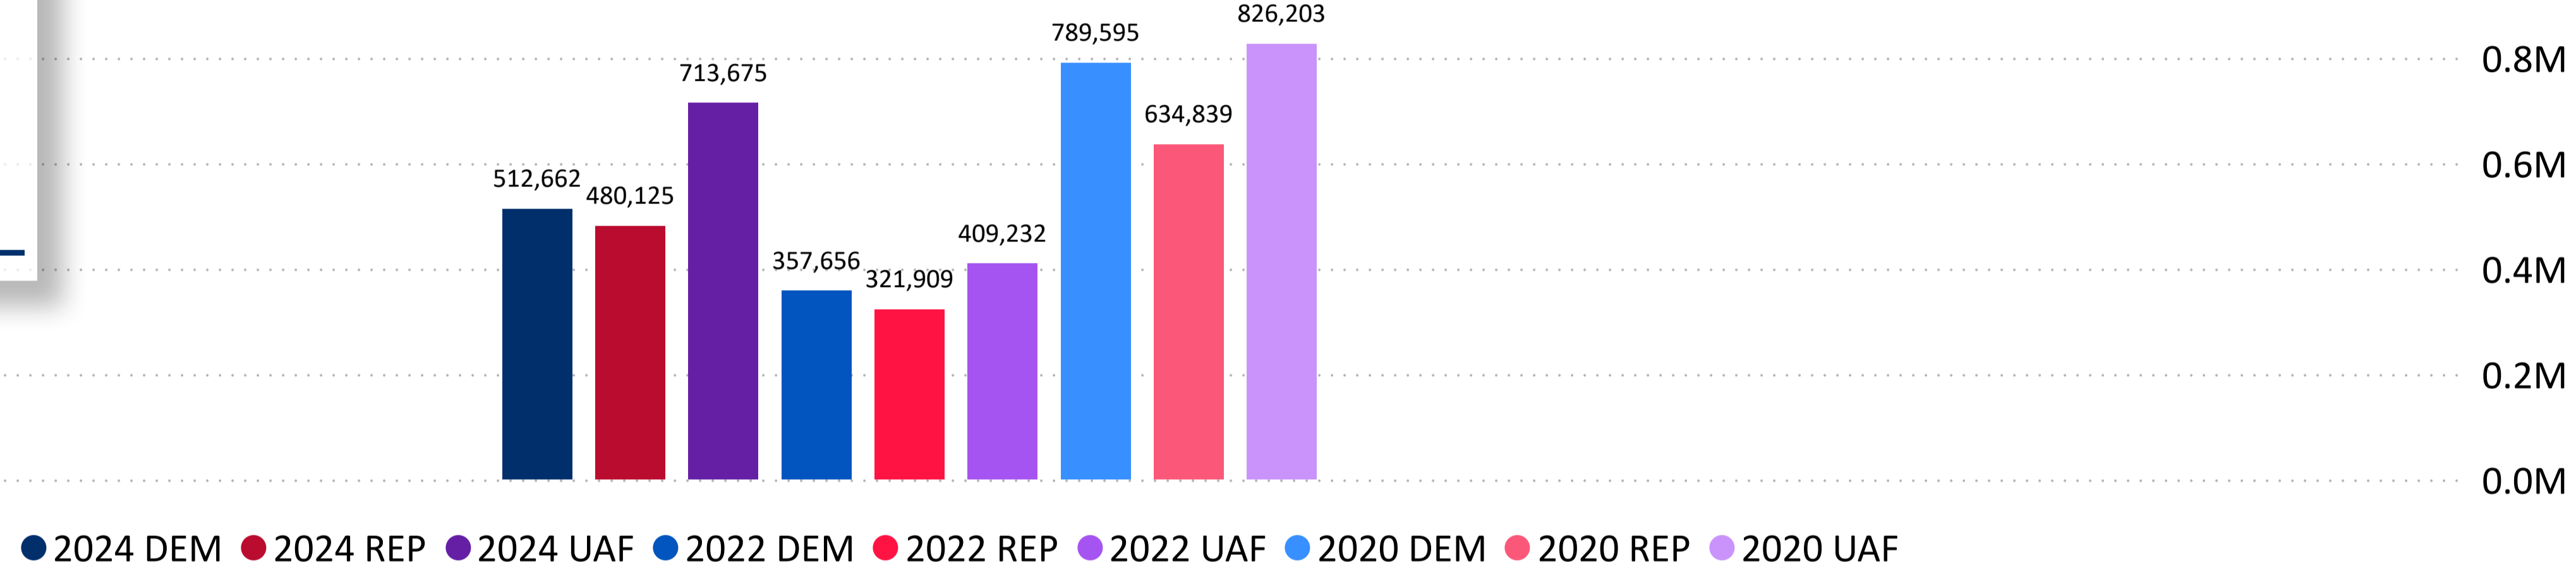

Total Ballots Returned

As of 11:59 PM 10/31/24

2024 General Election
November 1, 2024
Ballot Return Reporting

1,731,171

Ballots Returned by Major Party Registration

1,690,979
2024 MAIL BALLOTS TOTAL

40,192
2024 IN PERSON TOTAL

Trend Line of Ballots Returned by Day 2020, 2022 & 2024 by Major Party Registration

Total Ballots Returned

As of 11:59 PM 10/31/24

1,731,171

Ballots Returned by Party Registration

Percent of Total Active Voters by Party Registration

Total Ballots Returned

As of 11:59 PM 10/31/24

1,731,171

Ballot Type Returned by Age Range

Ballot Type Returned by Gender

Abbreviation	Party
ACN	American Constitution
APV	Approval Voting
CTR	Center
DEM	Democrat
FWD	Forward
GRN	Green
LBR	Libertarian
NOL	No Labels
REP	Republican
UAF	Unaffiliated
UNI	Unity