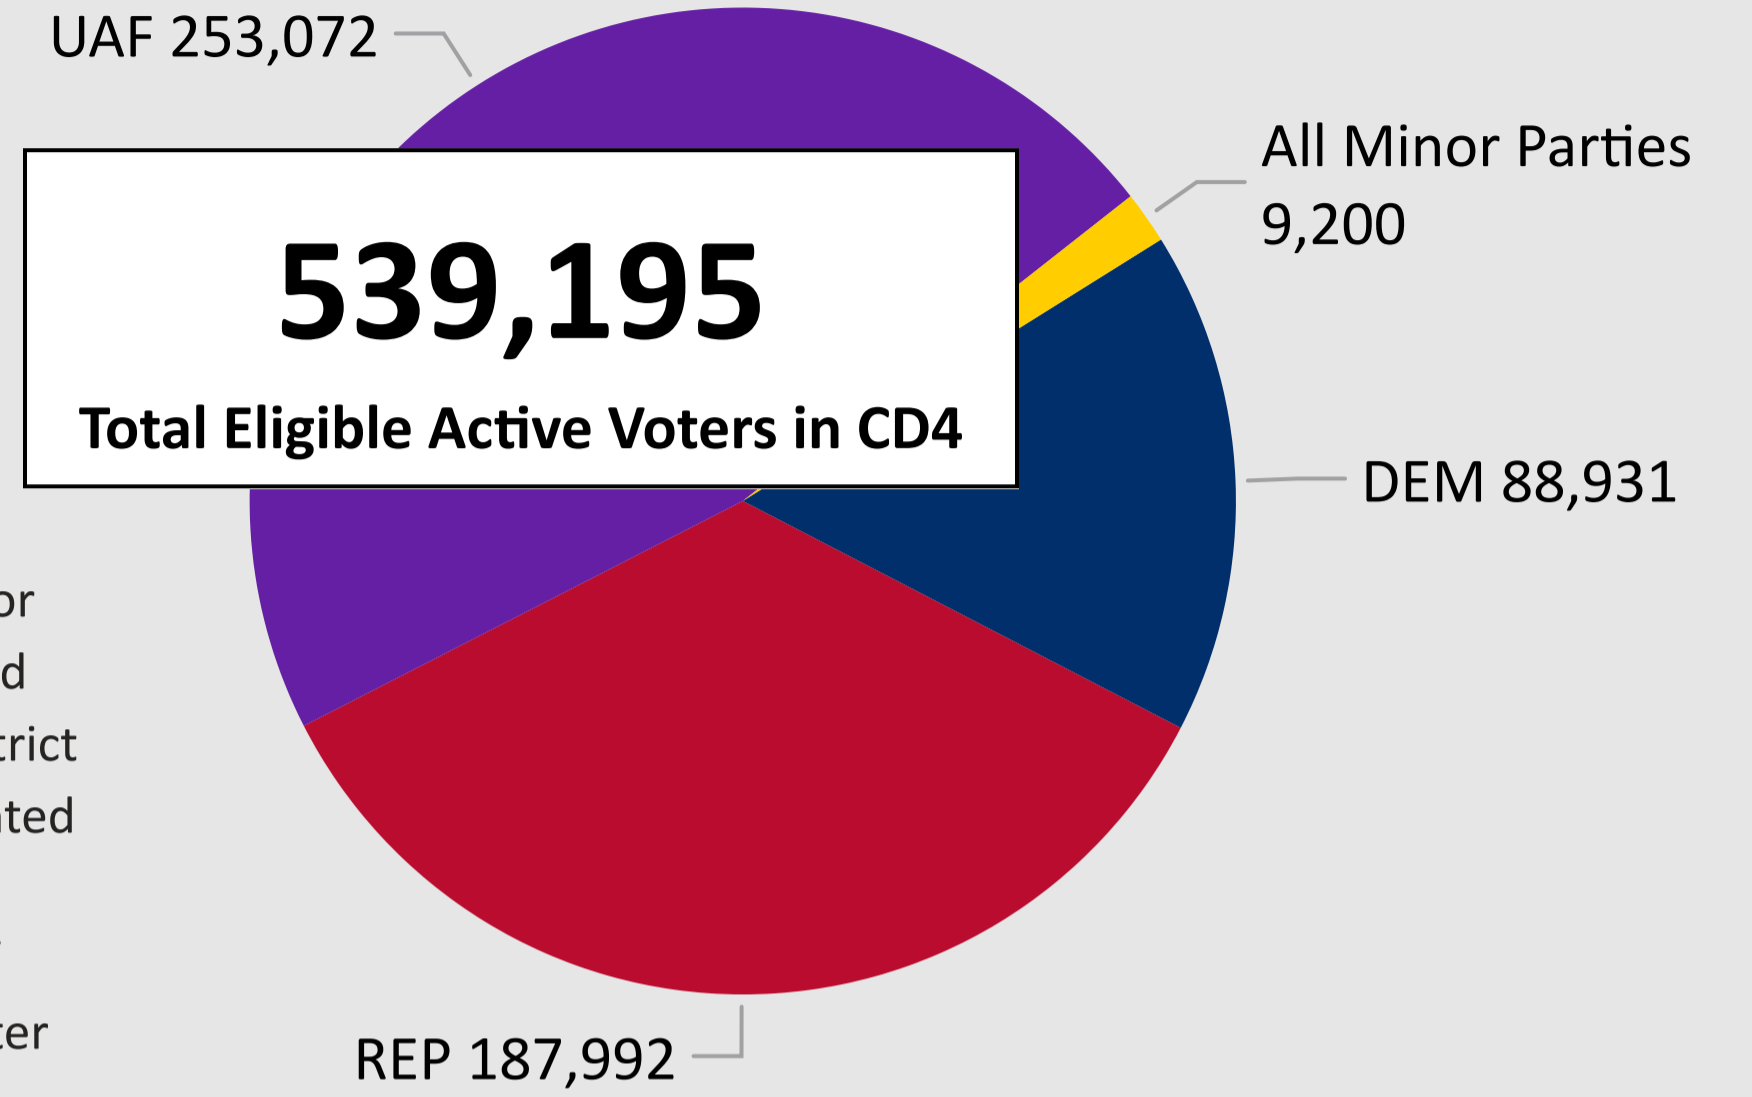

2024 CD4 Eligible Active Voters

Includes all Affiliated Major Party Voters, Affiliated Minor Party Voters and Unaffiliated Voters in Congressional District 4, only. The voters represented in this graph are also represented in the graph of Total Eligible Registered Voter Counts on page 1.

Ballots Returned in CD4 by County

2,574	6,139	1,025
Adams	Arapahoe	Baca
1,184	670	980
Bent	Cheyenne	Crowley
90,810	2,254	9,468
Douglas	El Paso	Elbert
409	2,004	27,408
Kiowa	Kit Carson	Larimer
1,360	5,289	5,763
Lincoln	Logan	Morgan
1,477	2,714	852
Phillips	Prowers	Sedgwick
1,760	15,400	2,422
Washington	Weld	Yuma