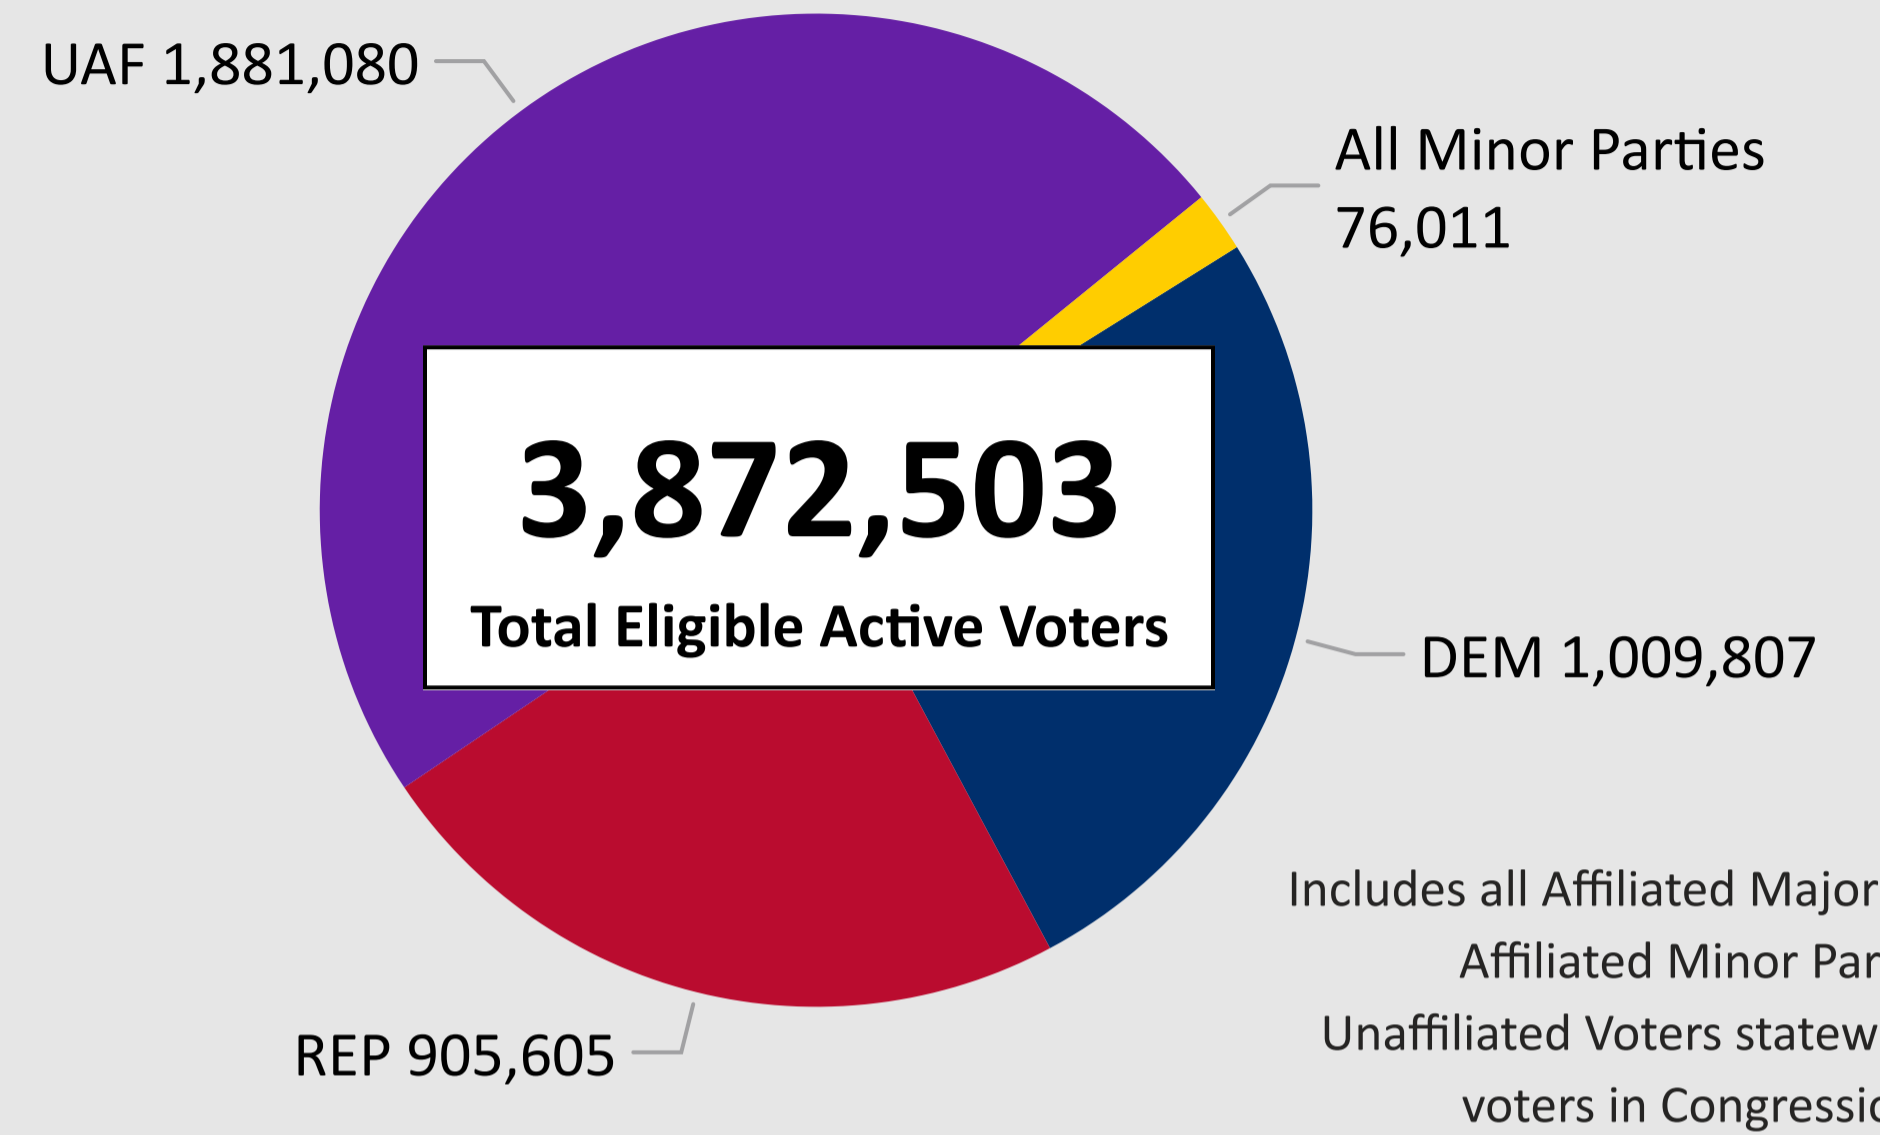

2024 State Primary Eligible Active Voters