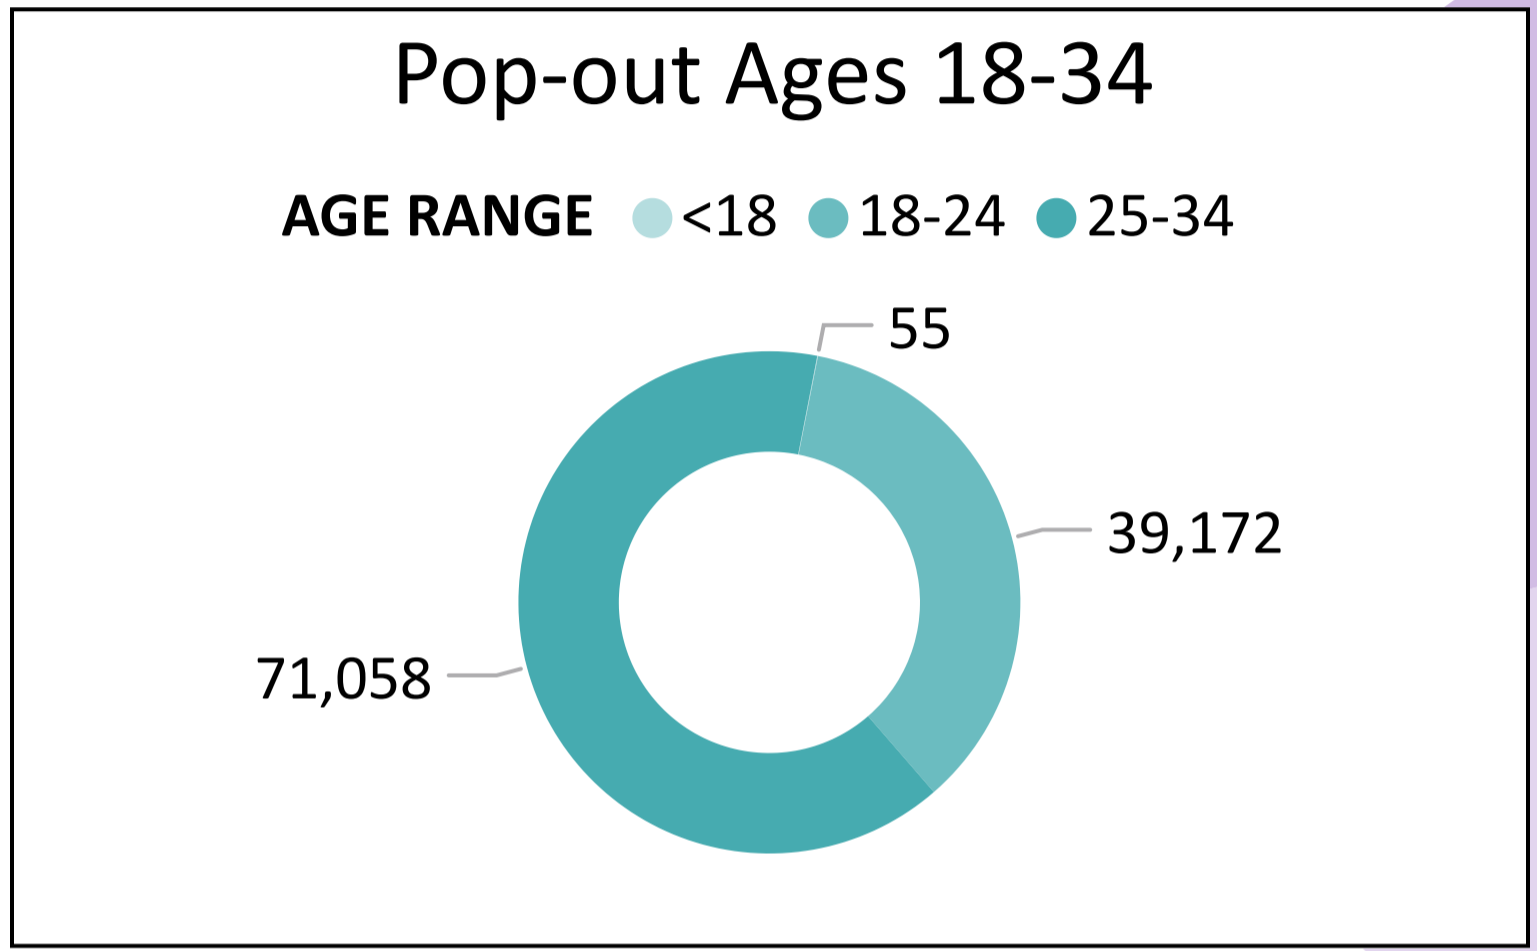

### Ballot Type Returned by Unaffiliated Voters

**1,881,080**  
Total Eligible Active Unaffiliated Voters

# 1,005,824

Total Ballots Returned

### Total Ballots Returned by Age Range

AGE RANGE ● 75+ ● 65-74 ● 55-64 ● 45-54 ● 35-44 ● 25-34 ● 18-24 ● <18