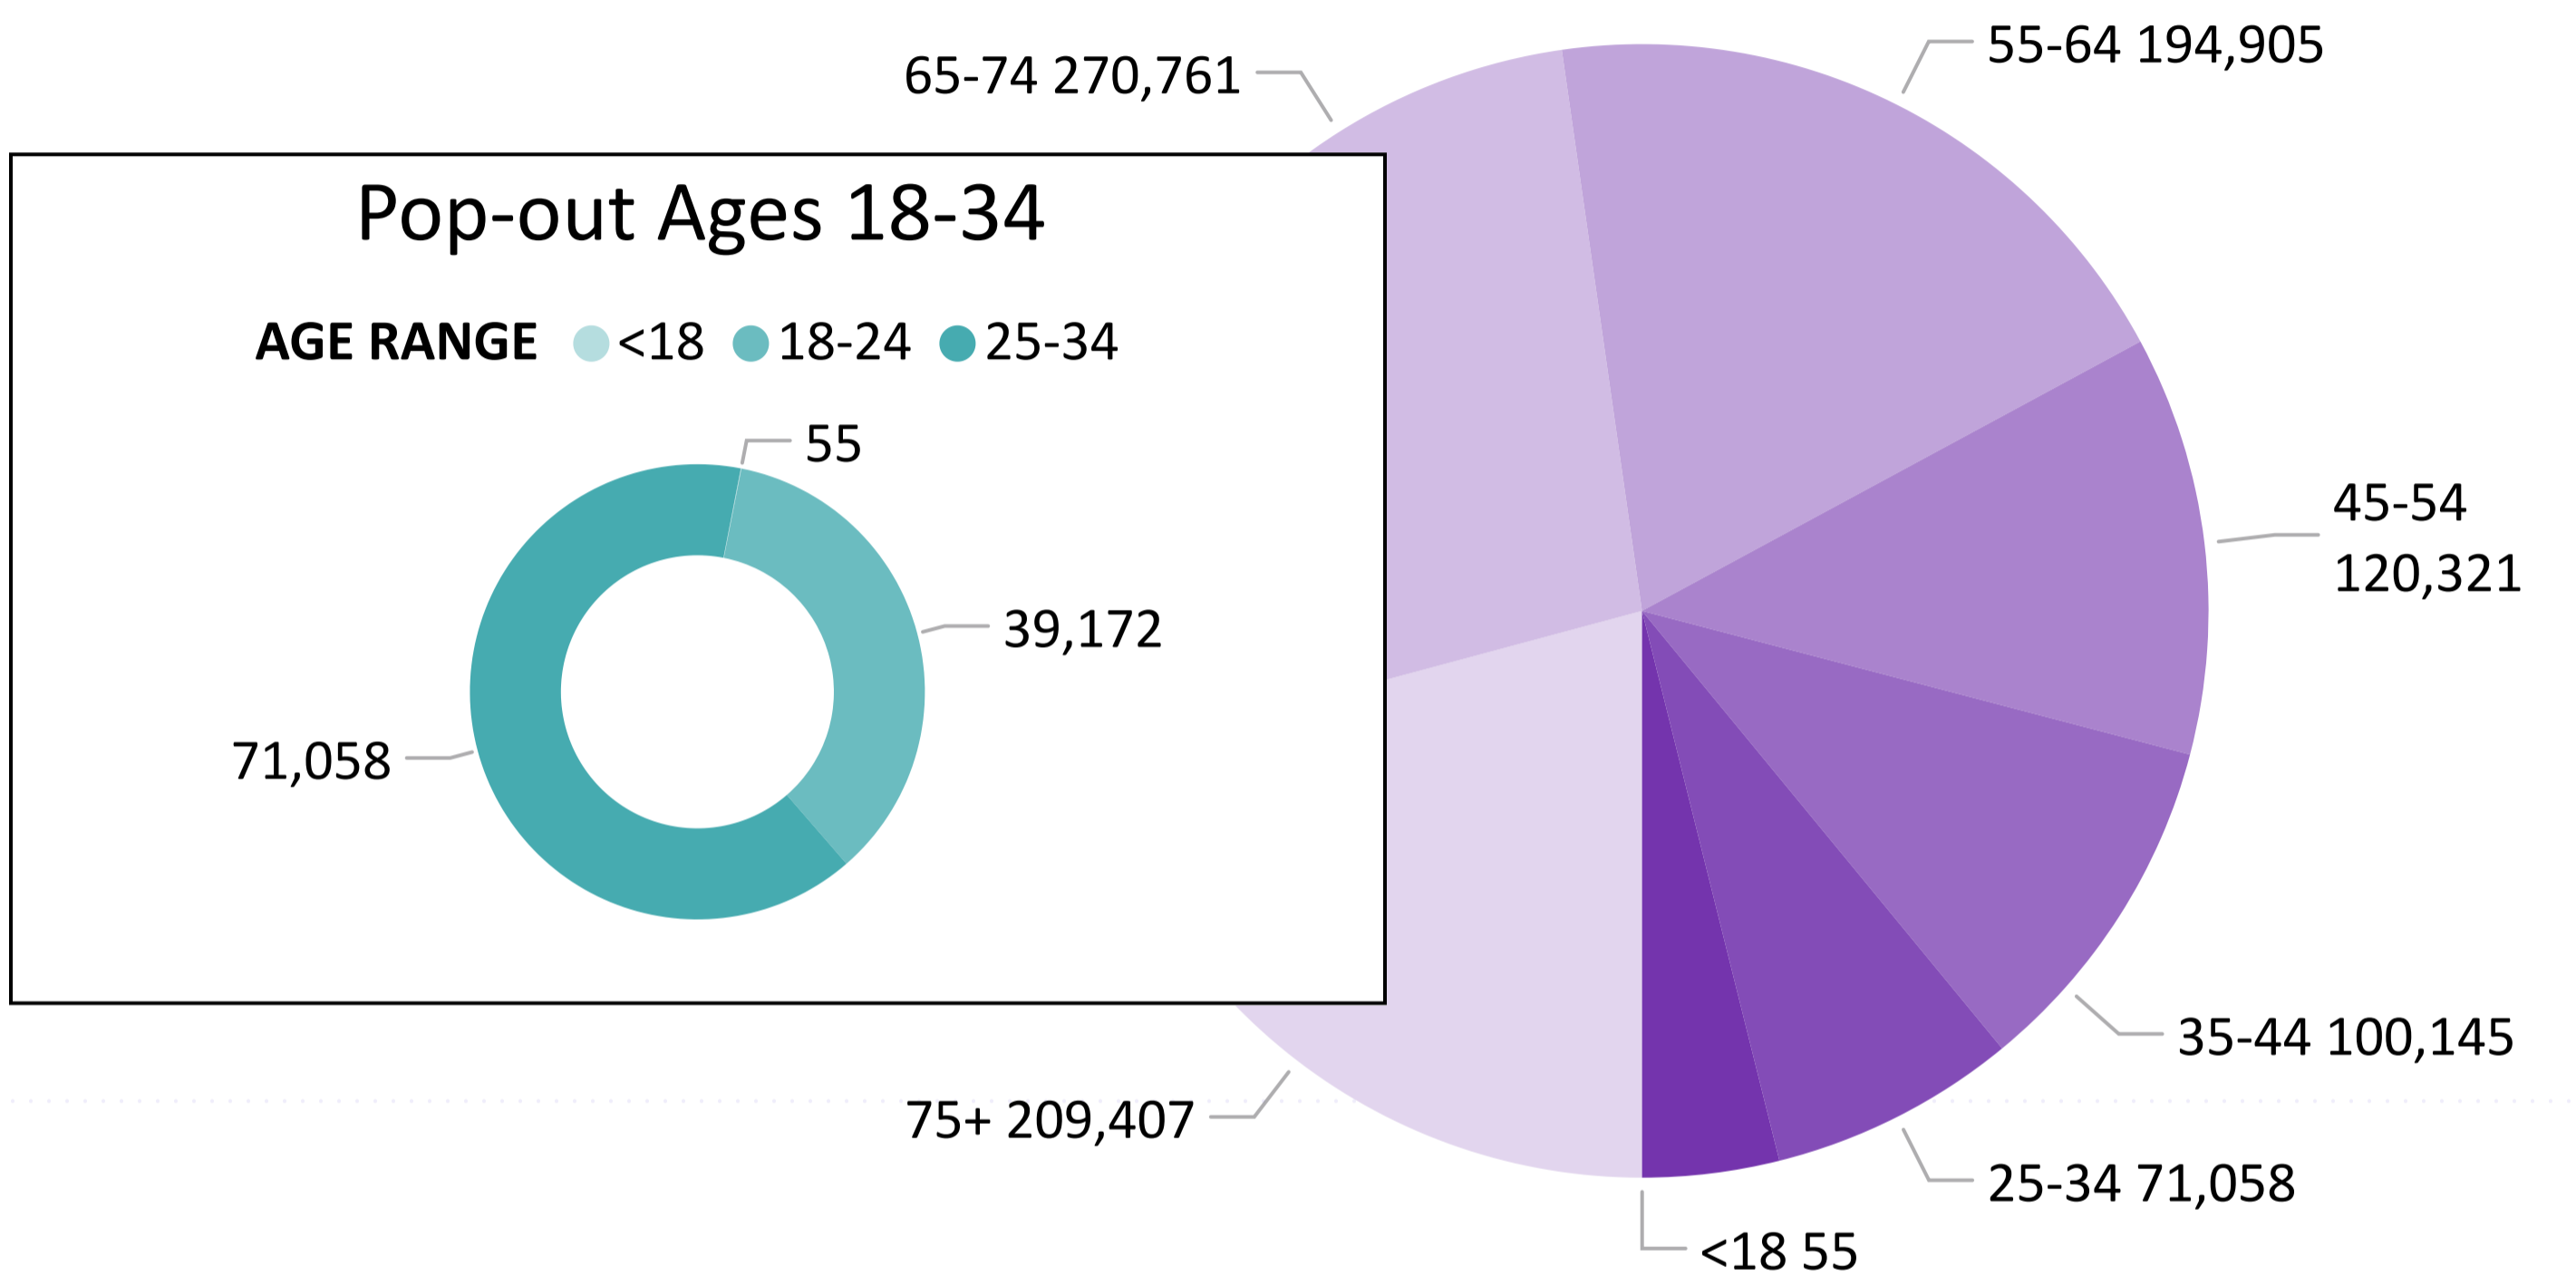

Colorado Secretary of State

Total Ballots Returned by Age Range

AGE RANGE ● 75+ ● 65-74 ● 55-64 ● 45-54 ● 35-44 ● 25-34 ● 18-24 ● <18