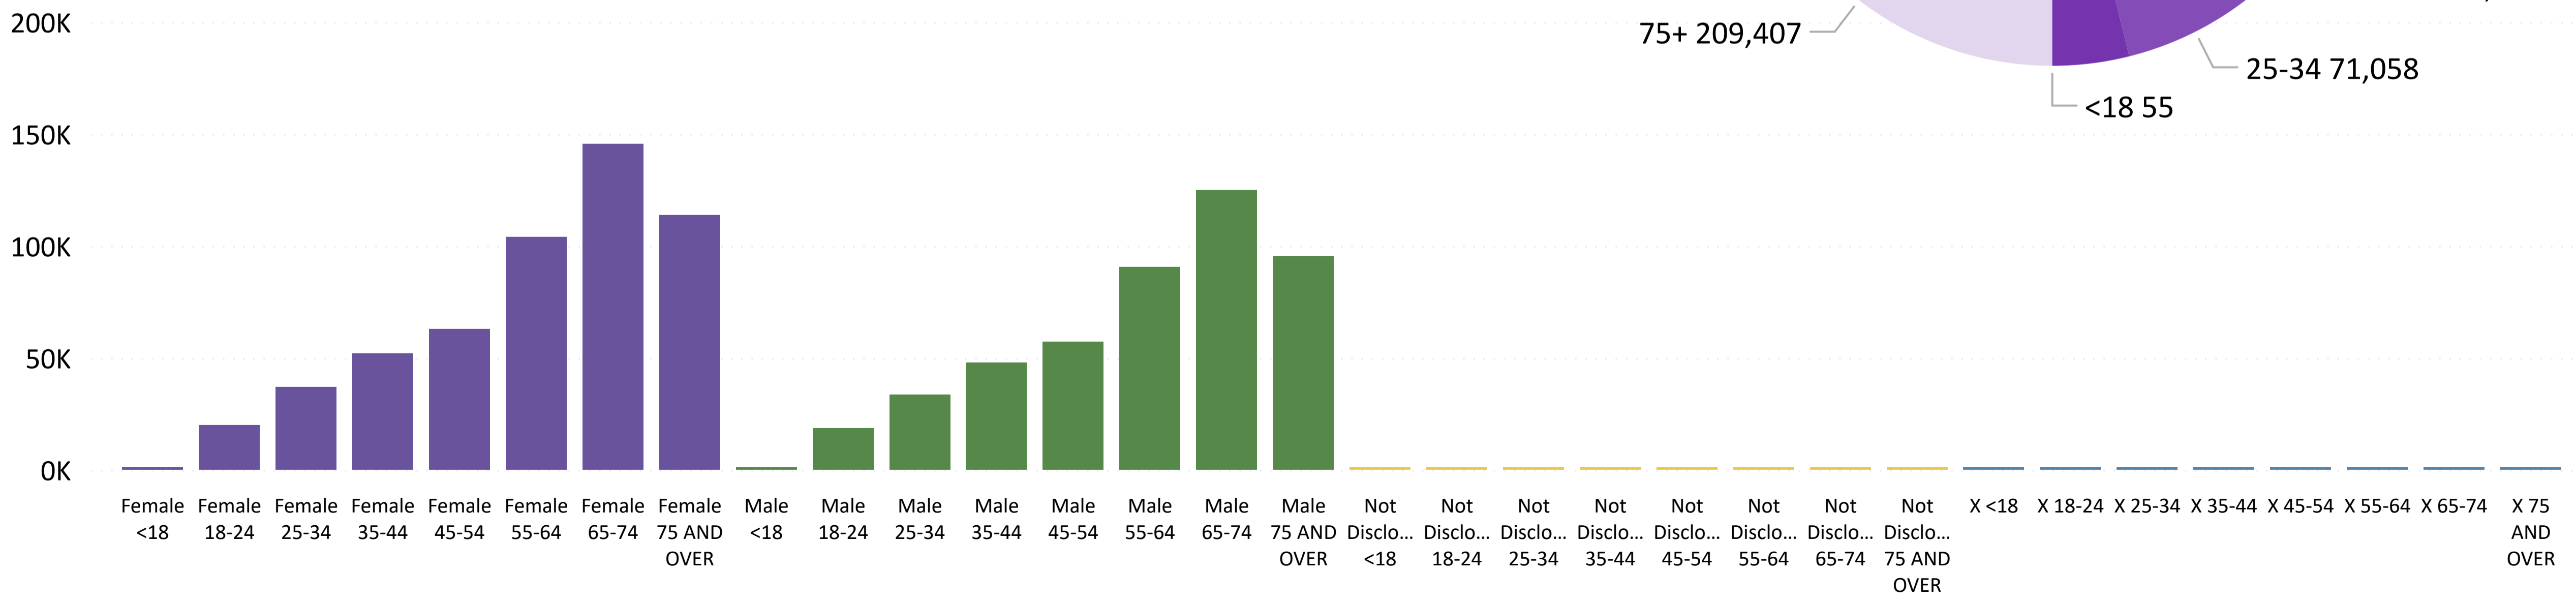

# 1,005,824

Total Ballots Returned

### Total Ballots Returned by Age Range

AGE RANGE ● 75+ ● 65-74 ● 55-64 ● 45-54 ● 35-44 ● 25-34 ● 18-24 ● <18

### Total Ballots Returned by Gender/Age Range