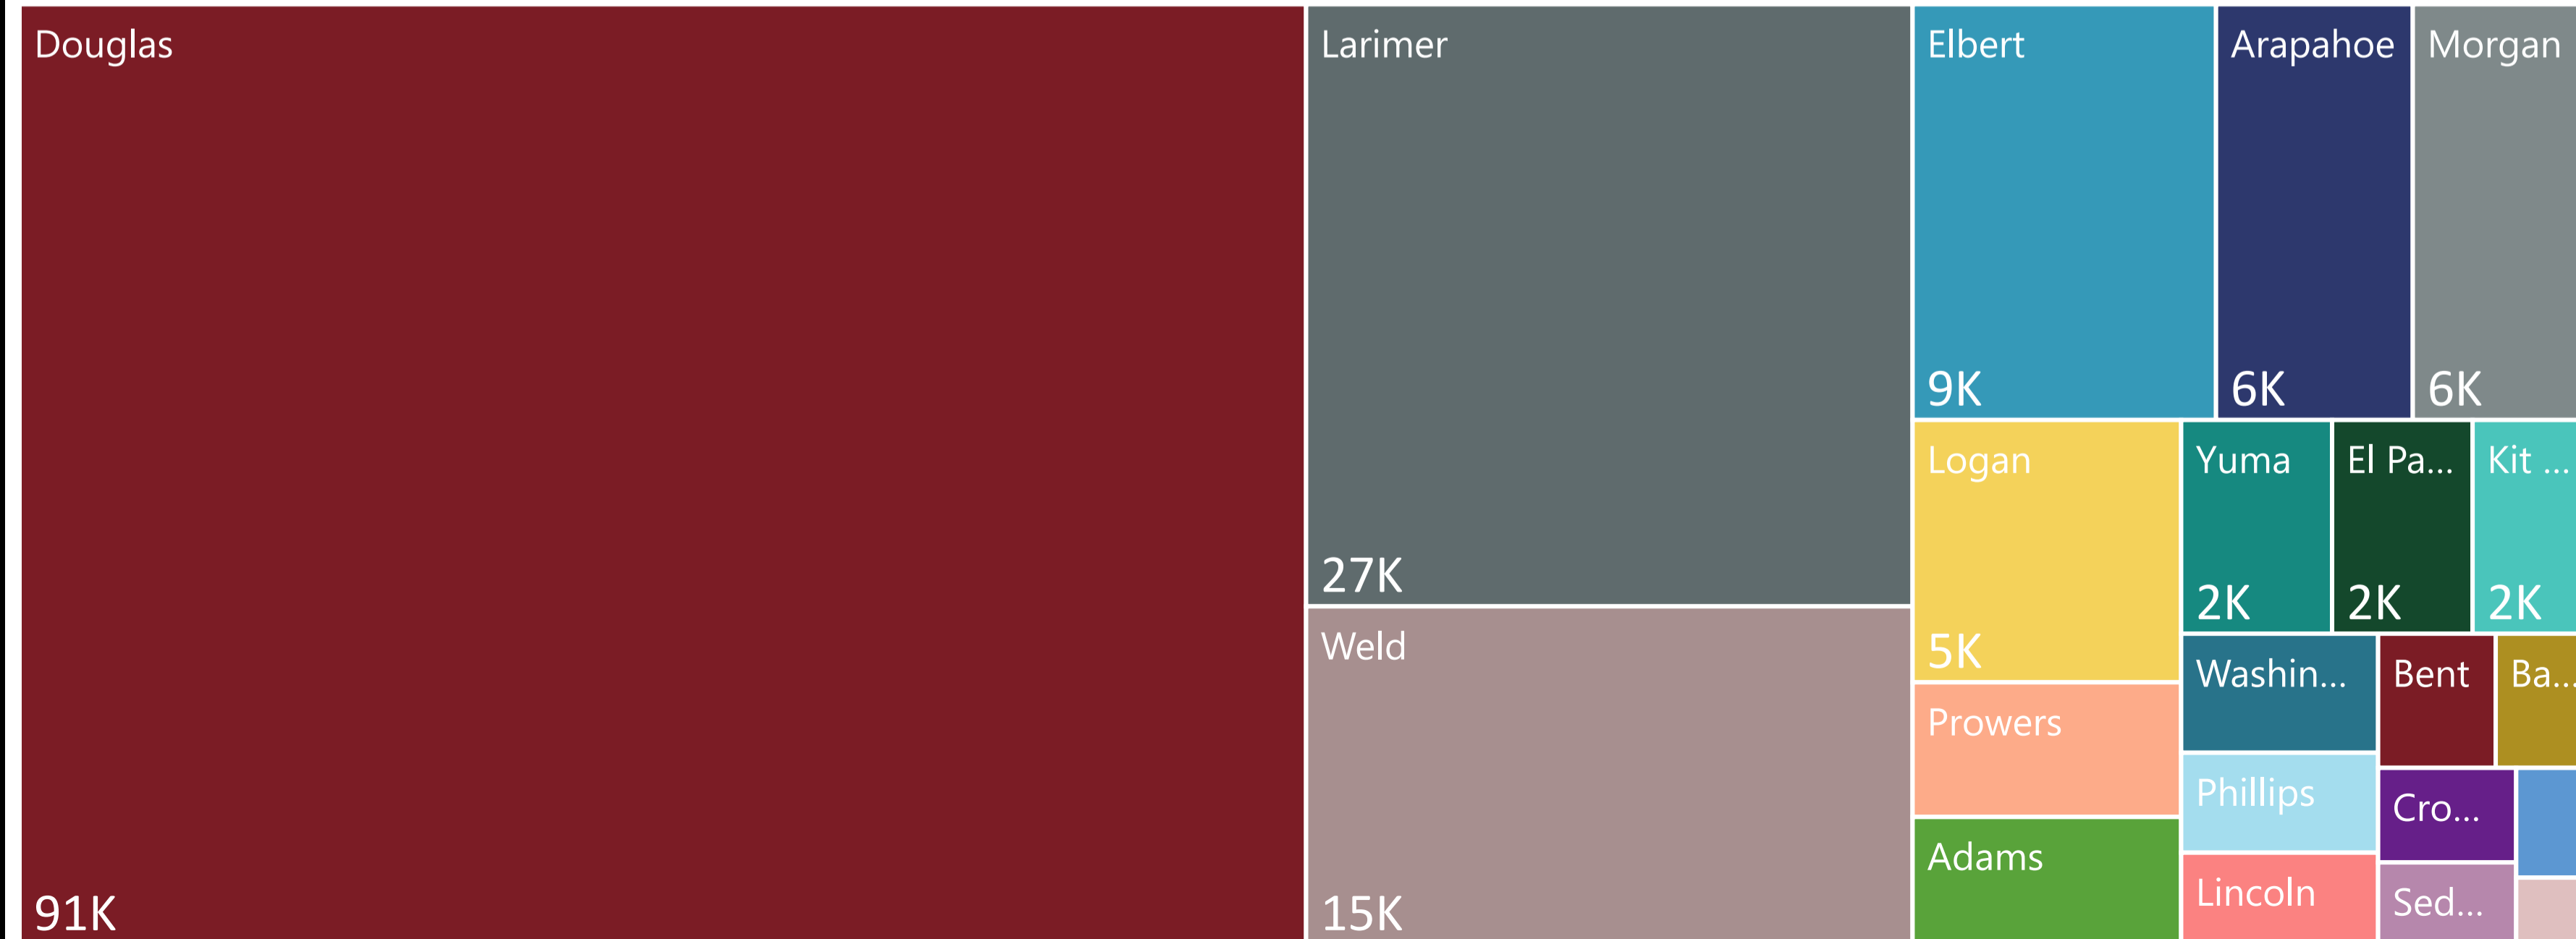

2024 Congressional District 4

Ballot Return Reporting

June 27, 2024

Data as of 11:59 PM 6/26/24

Colorado Secretary of State

181,962

Total Ballots Returned in CD4

2024 CD4 Eligible Active Voters

Includes all Affiliated Major Party Voters, Affiliated Minor Party Voters and Unaffiliated Voters in Congressional District 4, only. The voters represented in this graph are also represented in the graph of Total Eligible Registered Voter Counts on page 1.

Ballots Returned in CD4 by County

2,574	6,139	1,025
Adams	Arapahoe	Baca
1,184	670	980
Bent	Cheyenne	Crowley
90,810	2,254	9,468
Douglas	El Paso	Elbert
409	2,004	27,408
Kiowa	Kit Carson	Larimer
1,360	5,289	5,763
Lincoln	Logan	Morgan
1,477	2,714	852
Phillips	Prowers	Sedgwick
1,760	15,400	2,422
Washington	Weld	Yuma