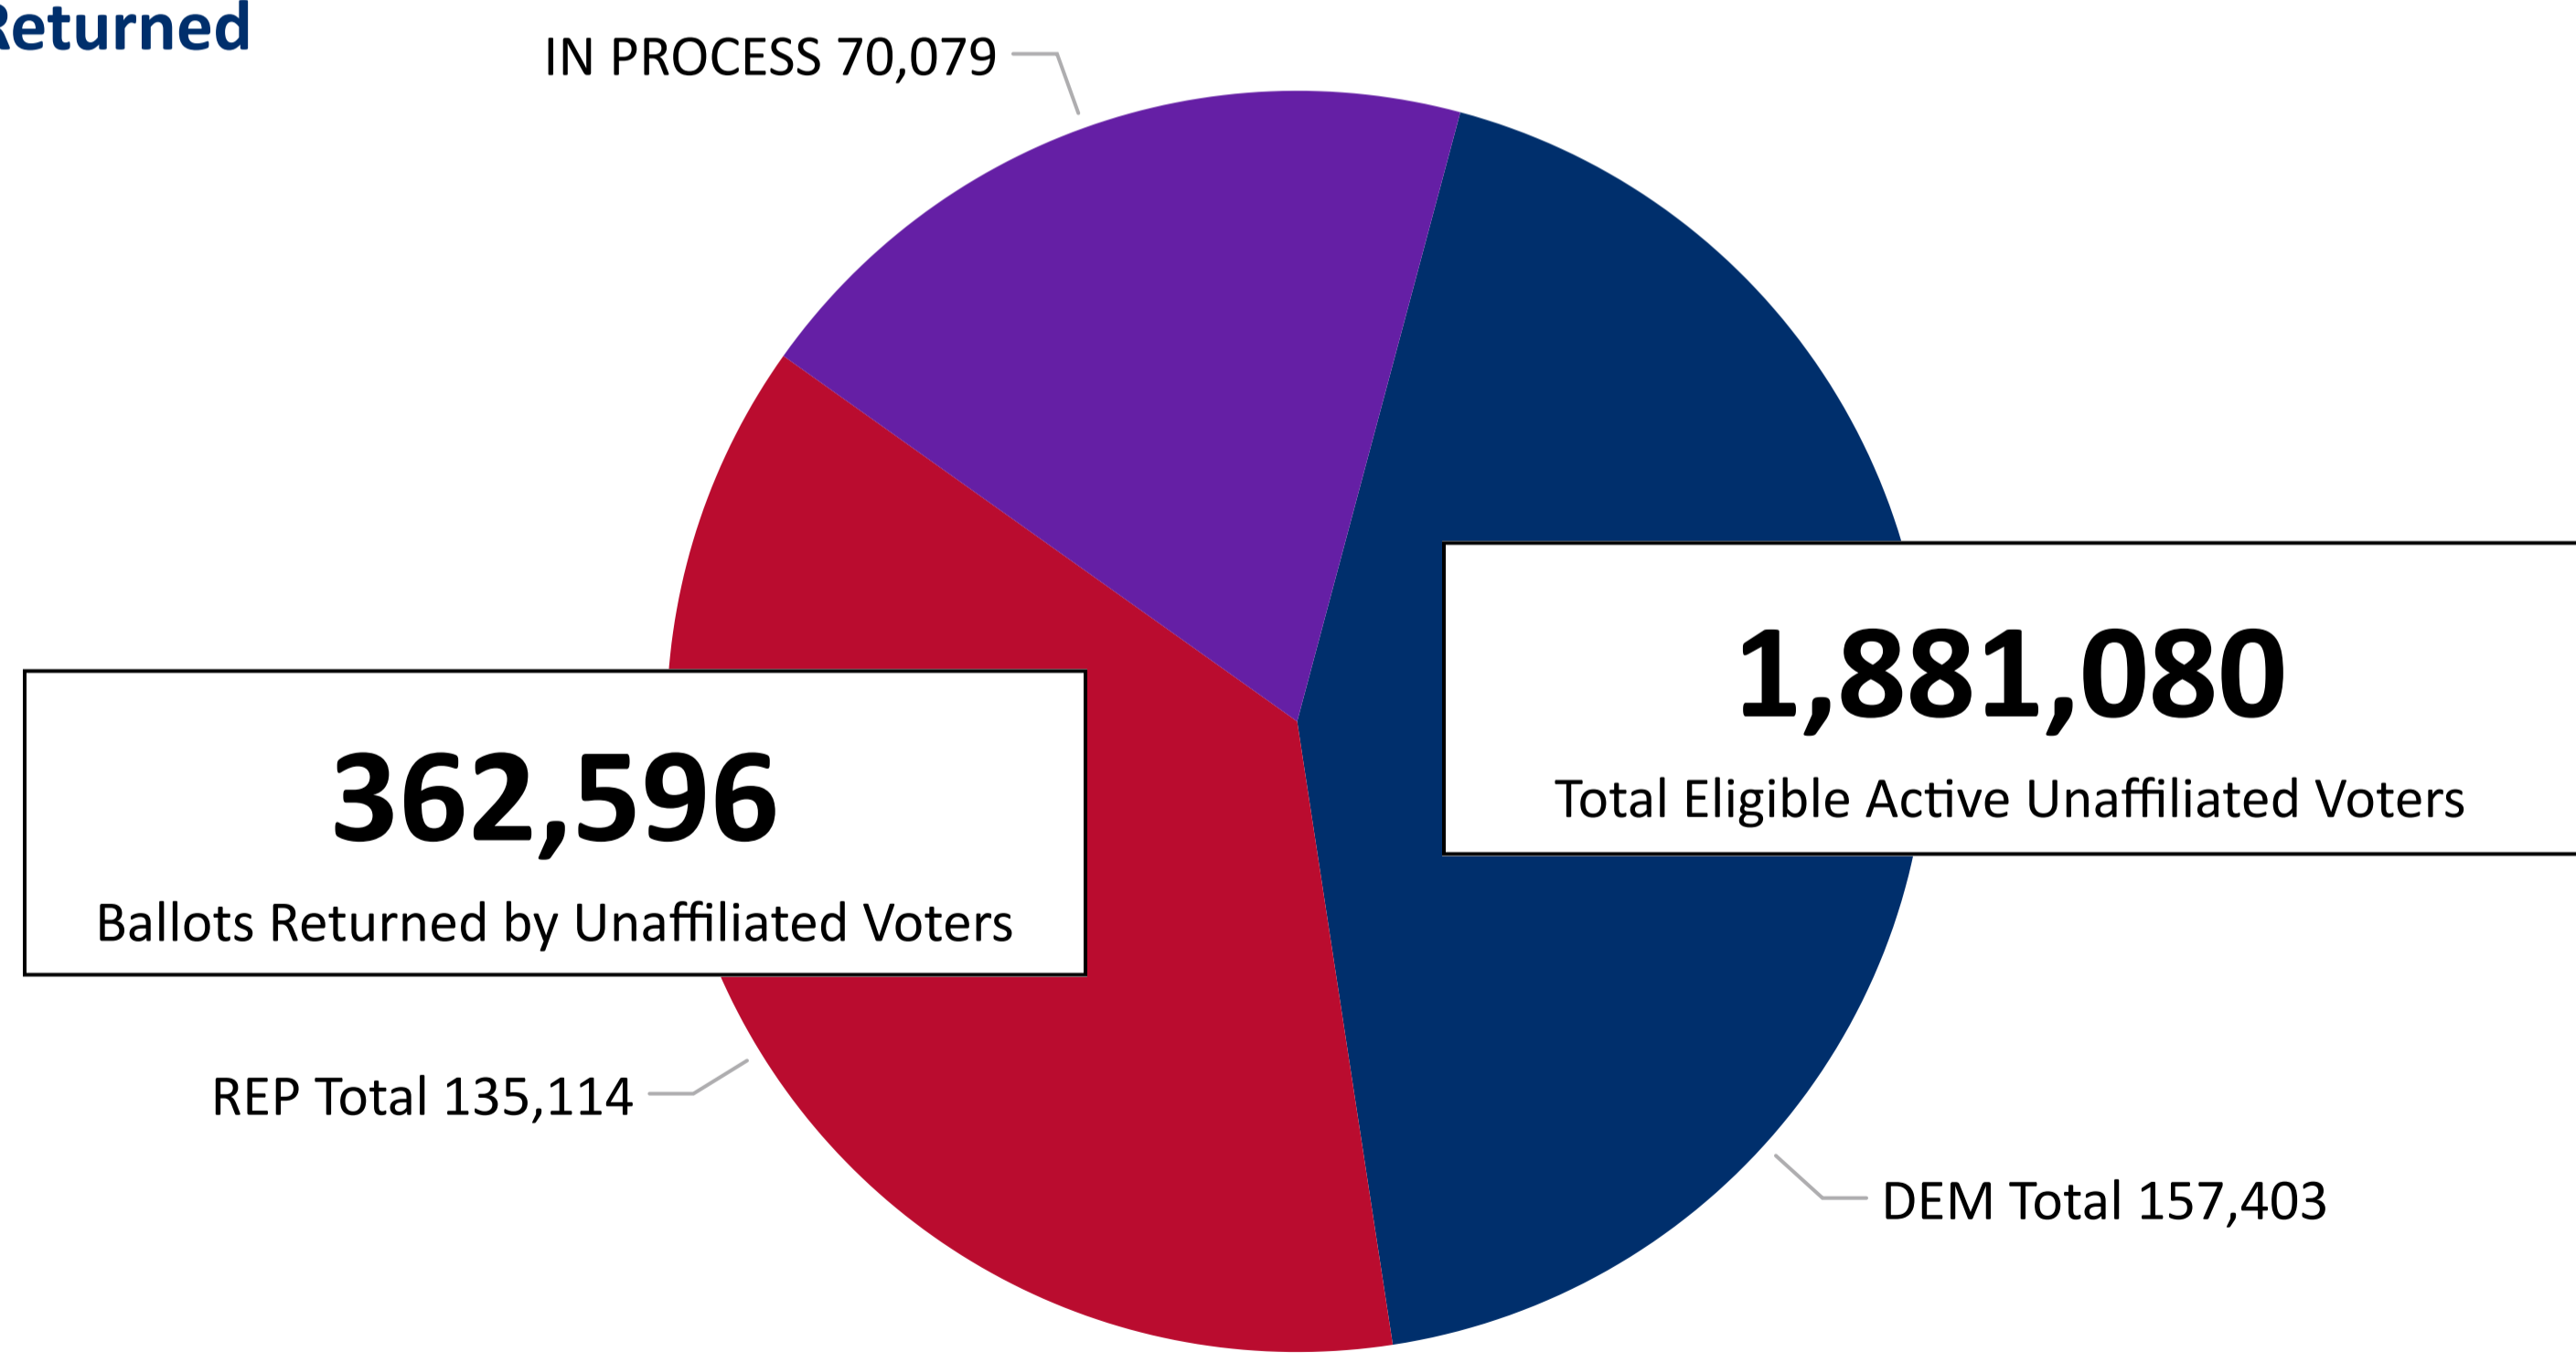

Ballot Type Returned by Unaffiliated Voters

1,881,080
Total Eligible Active Unaffiliated Voters