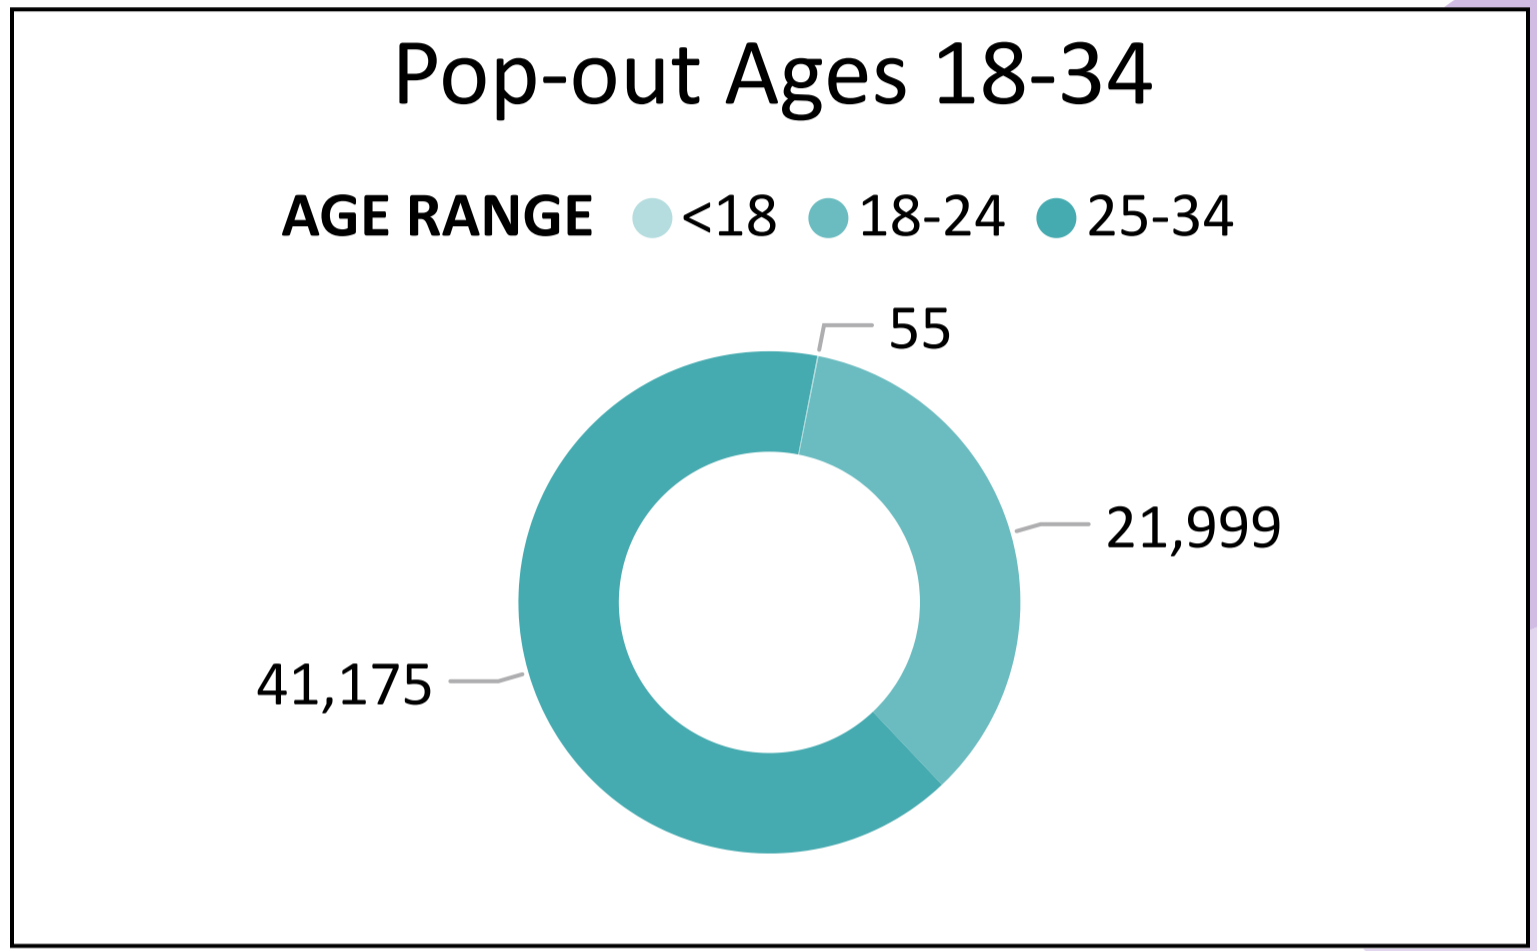

Colorado Secretary of State

2024 State Primary Ballot Return Reporting

June 25, 2024

Data as of 11:59 PM 6/24/24

714,931

Total Ballots Returned

Colorado Secretary of State

Total Ballots Returned by Age Range

AGE RANGE ● 75+ ● 65-74 ● 55-64 ● 45-54 ● 35-44 ● 25-34 ● 18-24 ● <18

Total Ballots Returned by Gender/Age Range

2024 Congressional District 4 Ballot Return Reporting

June 25, 2024

Data as of 11:59 PM 6/24/24