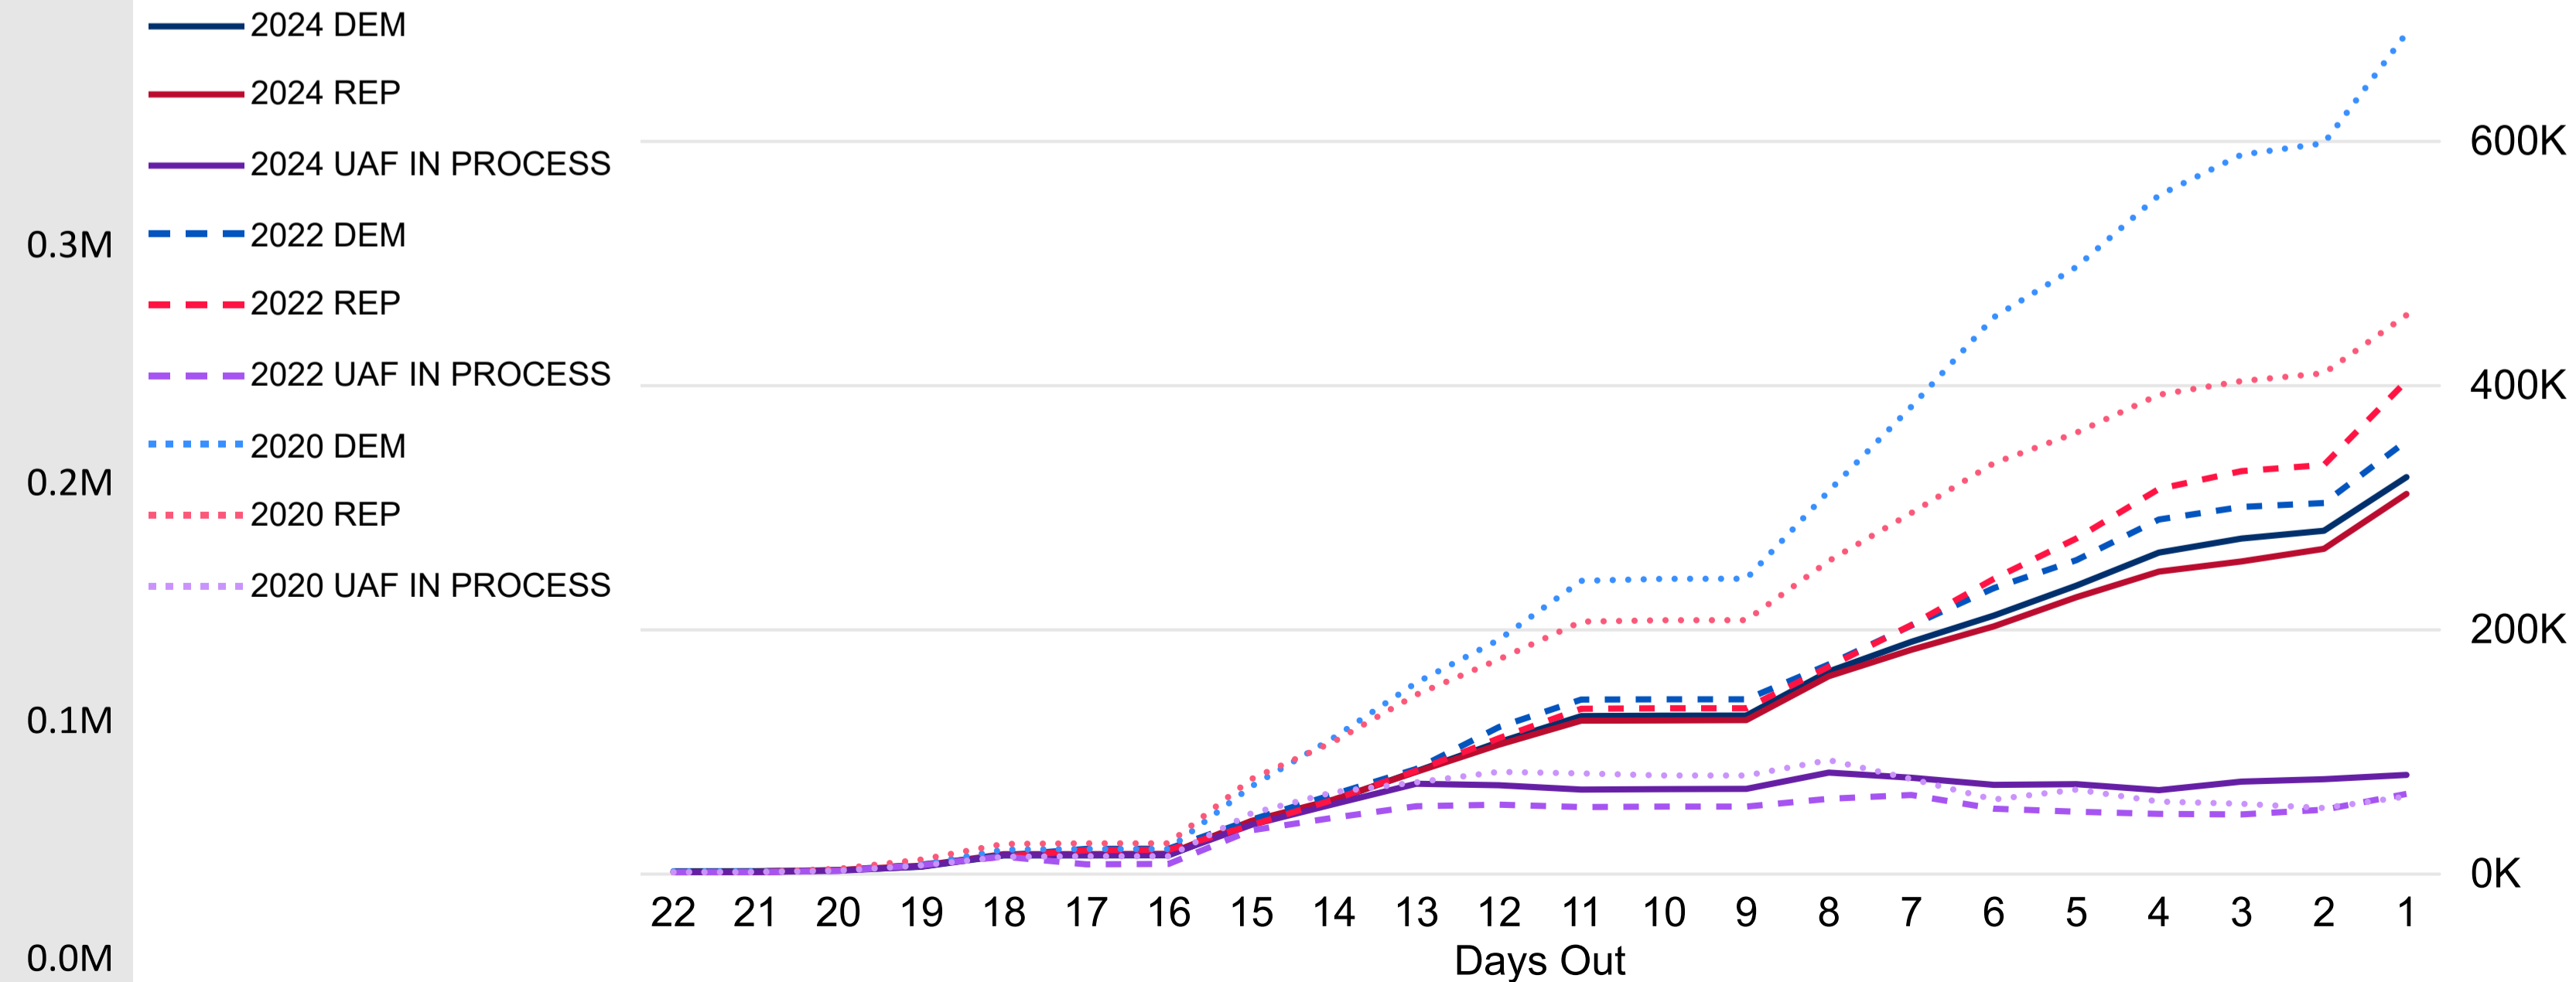

2024 State Primary Ballot Return Reporting

June 25, 2024

Data as of 11:59 PM 6/24/24

714,931

Total Ballots Returned

Colorado Secretary of State

2024 State Primary Eligible Active Voters

Ballot Type Returned

● DEM ● REP ● UAF IN PROCESS

State Primary Comparison Trend Line 2024, 2022, & 2020

2024 State Primary Ballot Return Reporting

June 25, 2024

Data as of 11:59 PM 6/24/24

714,931

Total Ballots Returned

Ballot Type Returned by Unaffiliated Voters

Colorado Secretary of State

2024 State Primary Ballot Return Reporting

June 25, 2024

Data as of 11:59 PM 6/24/24

714,931

Total Ballots Returned

Colorado Secretary of State

Total Ballots Returned by Age Range

AGE RANGE ● 75+ ● 65-74 ● 55-64 ● 45-54 ● 35-44 ● 25-34 ● 18-24 ● <18

Total Ballots Returned by Gender/Age Range

2024 Congressional District 4 Ballot Return Reporting

June 25, 2024

Data as of 11:59 PM 6/24/24