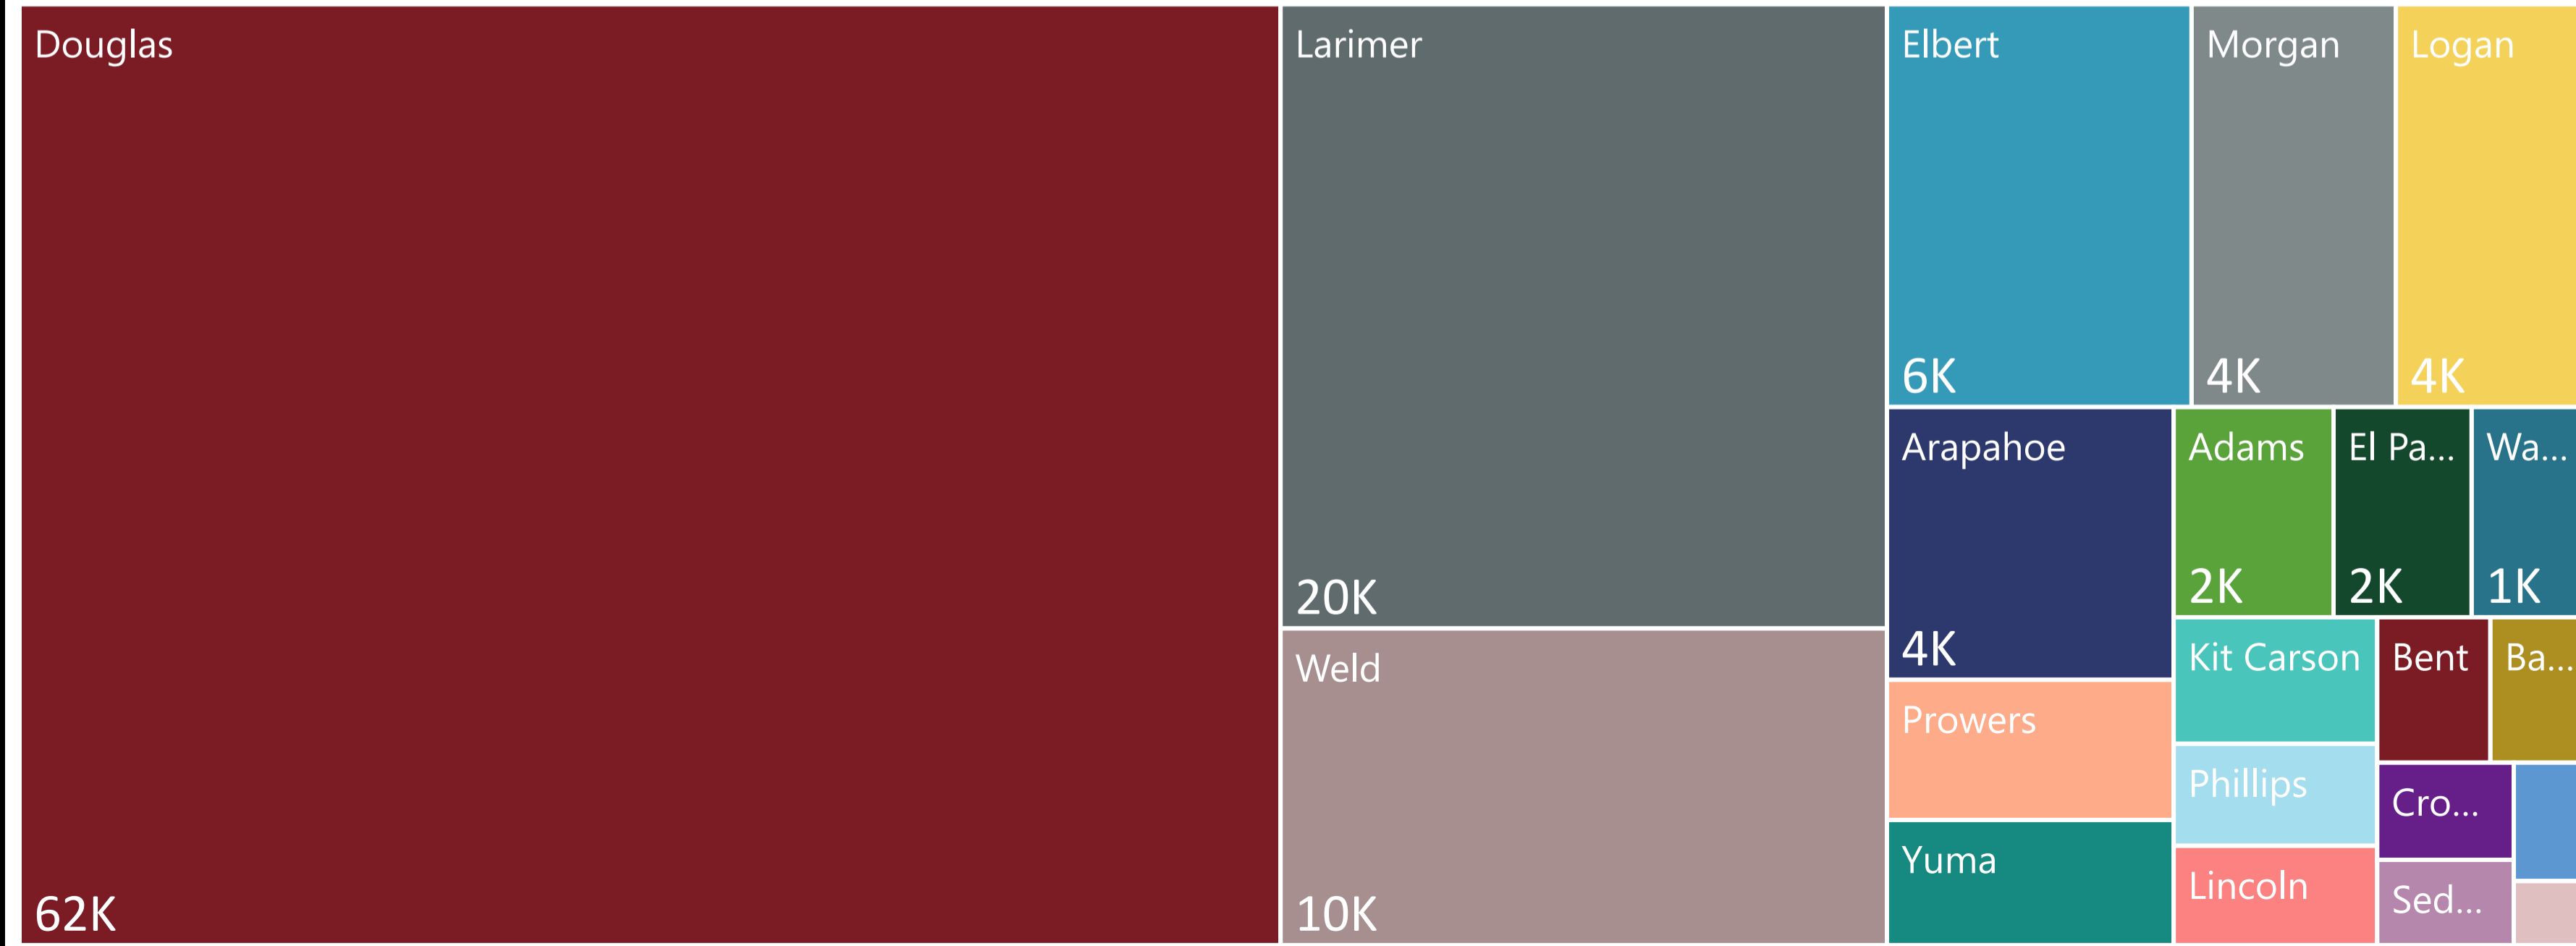

2024 Congressional District 4 Ballot Return Reporting

June 25, 2024

Data as of 11:59 PM 6/24/24

125,727

Total Ballots Returned in CD4

Colorado Secretary of State

2024 CD4 Eligible Active Voters

Includes all Affiliated Major Party Voters, Affiliated Minor Party Voters and Unaffiliated Voters in Congressional District 4, only. The voters represented in this graph are also represented in the graph of Total Eligible Registered Voter Counts on page 1.

Ballots Returned in CD4 by County

1,742	4,054	807
Adams	Arapahoe	Baca
853	514	688
Bent	Cheyenne	Crowley
61,500	1,505	6,360
Douglas	El Paso	Elbert
278	1,335	19,620
Kiowa	Kit Carson	Larimer
1,048	4,209	4,266
Lincoln	Logan	Morgan
1,076	2,083	604
Phillips	Prowers	Sedgwick
1,371	9,954	1,860
Washington	Weld	Yuma