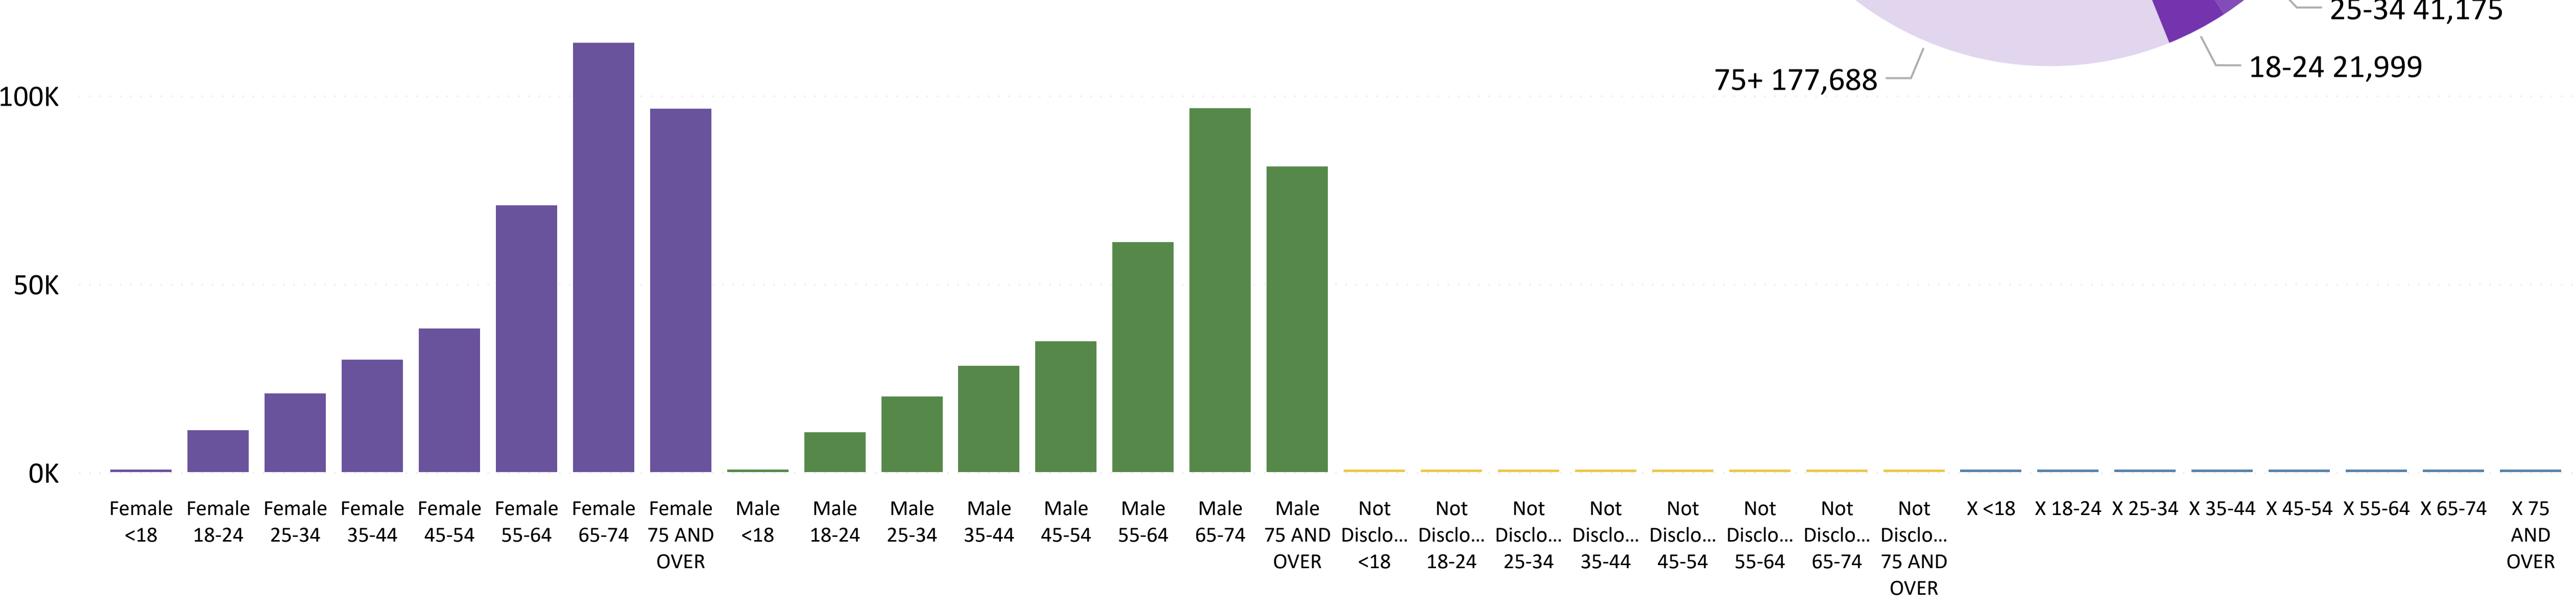

Colorado Secretary of State

2024 State Primary Ballot Return Reporting

June 25, 2024

Data as of 11:59 PM 6/24/24

714,931

Total Ballots Returned

Colorado Secretary of State

Total Ballots Returned by Age Range

AGE RANGE ● 75+ ● 65-74 ● 55-64 ● 45-54 ● 35-44 ● 25-34 ● 18-24 ● <18

Total Ballots Returned by Gender/Age Range

2024 Congressional District 4 Ballot Return Reporting

June 25, 2024

Data as of 11:59 PM 6/24/24