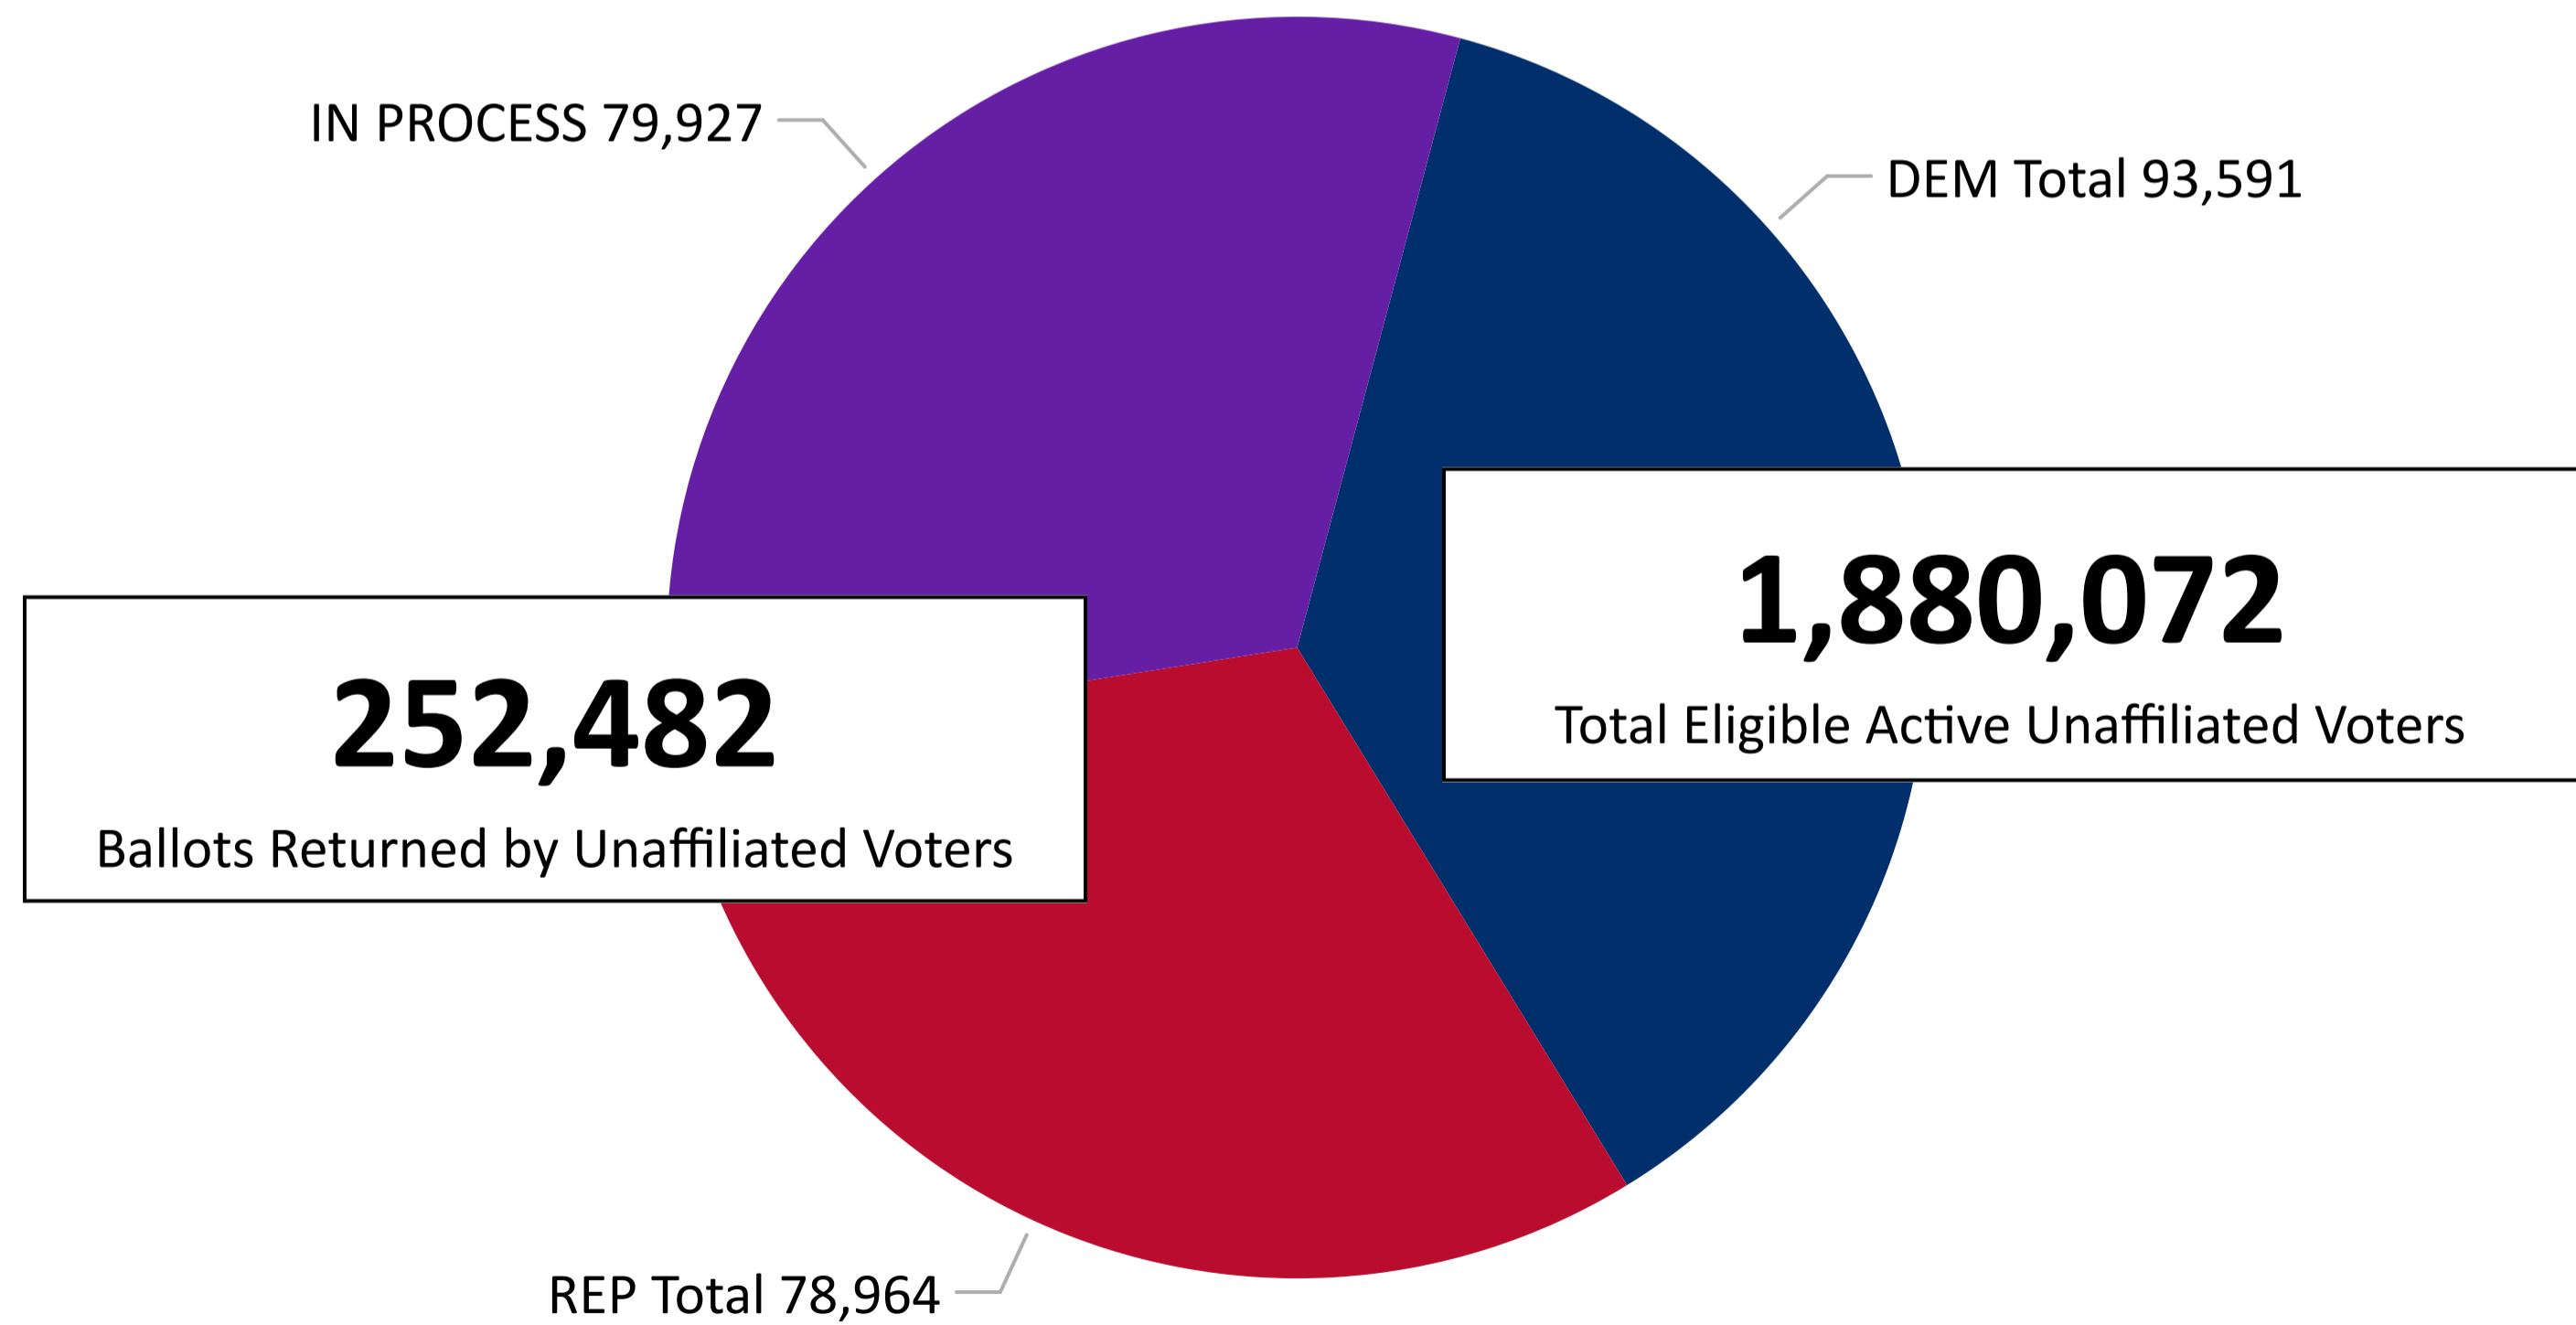

2024 State Primary Ballot Return Reporting

June 25, 2024

Data as of 11:59 PM 6/24/24

714,931

Total Ballots Returned

Colorado Secretary of State

2024 State Primary Eligible Active Voters

Ballot Type Returned

● DEM ● REP ● UAF IN PROCESS

State Primary Comparison Trend Line 2024, 2022, & 2020

2024 State Primary Ballot Return Reporting

June 25, 2024

Data as of 11:59 PM 6/24/24

714,931

Total Ballots Returned

Ballot Type Returned by Unaffiliated Voters

Colorado Secretary of State

2024 State Primary Ballot Return Reporting

June 25, 2024

Data as of 11:59 PM 6/24/24

714,931

Total Ballots Returned

Colorado Secretary of State

Total Ballots Returned by Age Range

AGE RANGE ● 75+ ● 65-74 ● 55-64 ● 45-54 ● 35-44 ● 25-34 ● 18-24 ● <18

Total Ballots Returned by Gender/Age Range

2024 Congressional District 4 Ballot Return Reporting

June 25, 2024

Data as of 11:59 PM 6/24/24