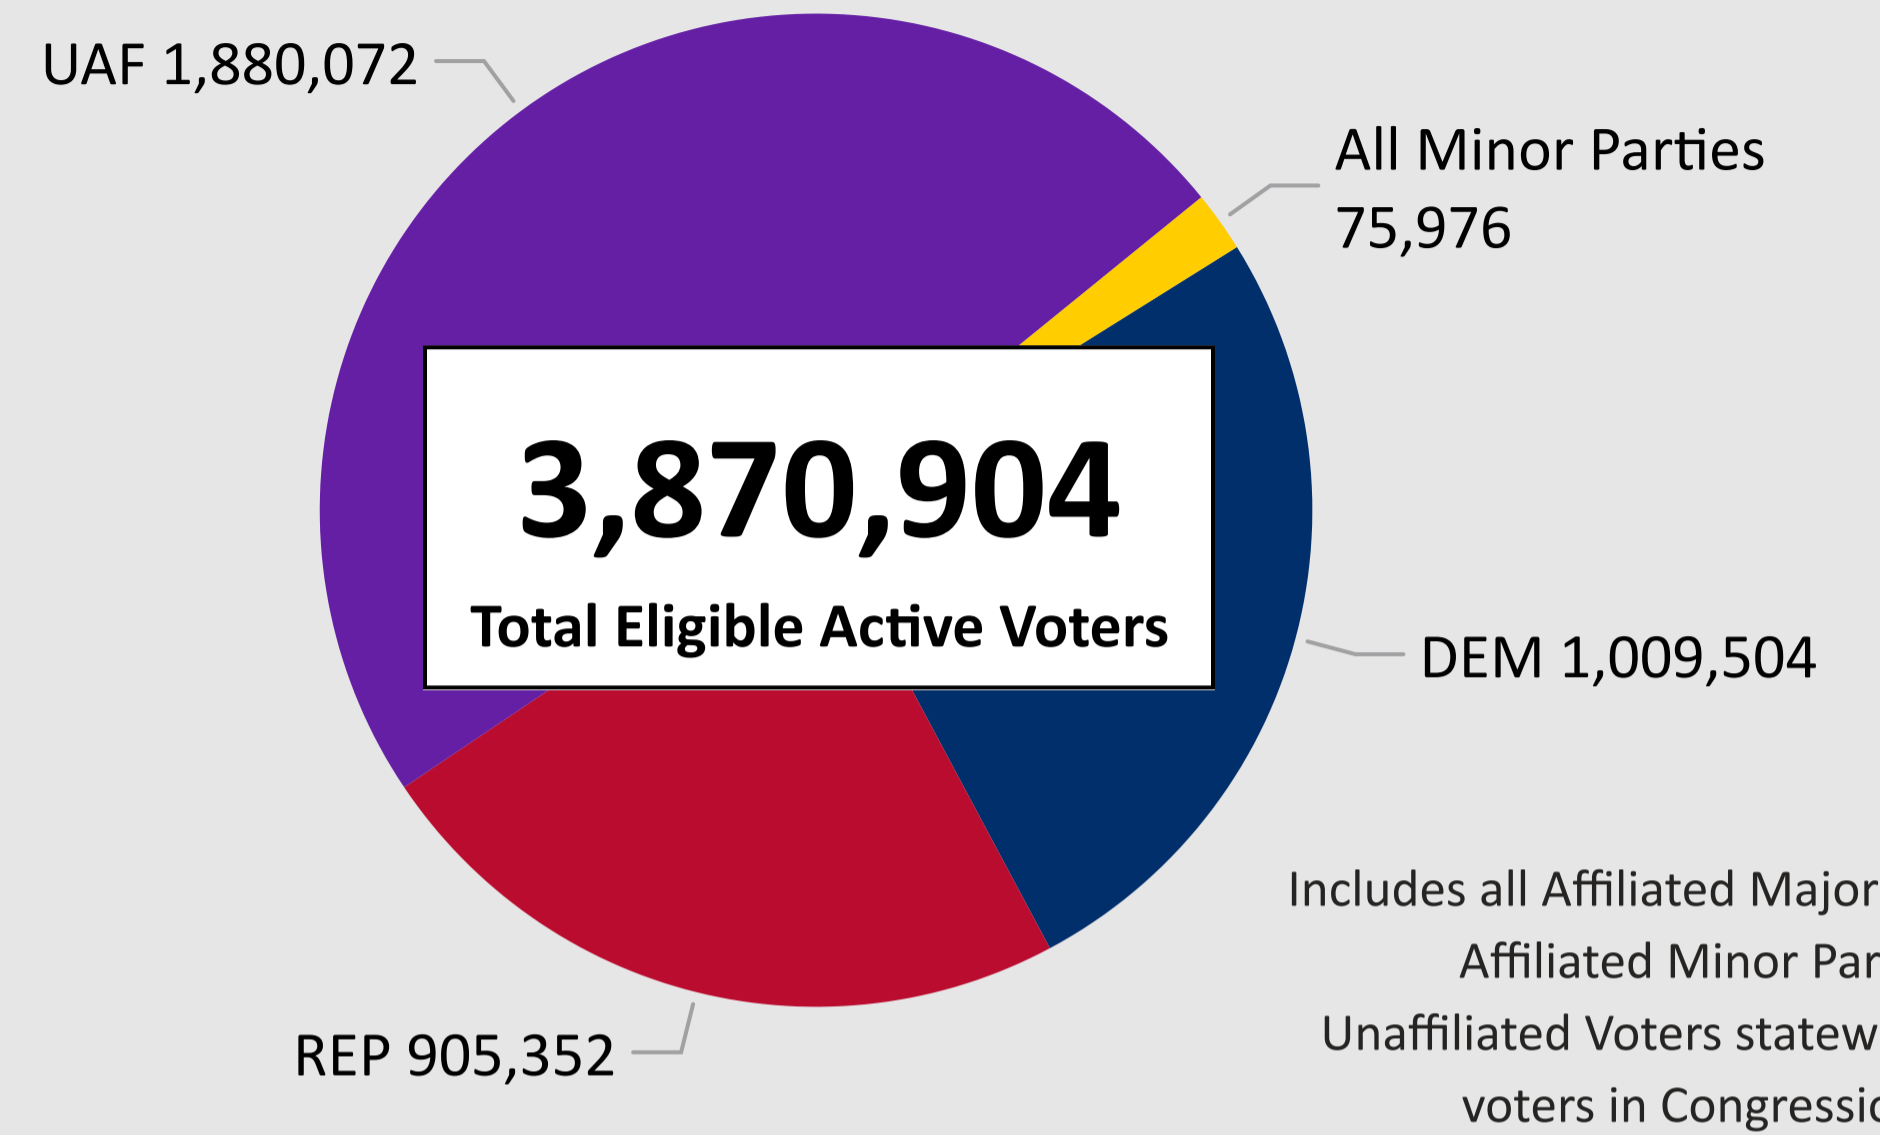

2024 State Primary Ballot Return Reporting

June 25, 2024

Data as of 11:59 PM 6/24/24

714,931

Total Ballots Returned

Colorado Secretary of State

2024 State Primary Eligible Active Voters

Ballot Type Returned

● DEM ● REP ● UAF IN PROCESS

State Primary Comparison Trend Line 2024, 2022, & 2020

2024 State Primary Ballot Return Reporting

June 25, 2024

Data as of 11:59 PM 6/24/24

714,931

Total Ballots Returned

Ballot Type Returned by Unaffiliated Voters

Colorado Secretary of State

2024 State Primary Ballot Return Reporting

June 25, 2024

Data as of 11:59 PM 6/24/24

714,931

Total Ballots Returned

Colorado Secretary of State

Total Ballots Returned by Age Range

AGE RANGE ● 75+ ● 65-74 ● 55-64 ● 45-54 ● 35-44 ● 25-34 ● 18-24 ● <18

Total Ballots Returned by Gender/Age Range

2024 Congressional District 4 Ballot Return Reporting

June 25, 2024

Data as of 11:59 PM 6/24/24