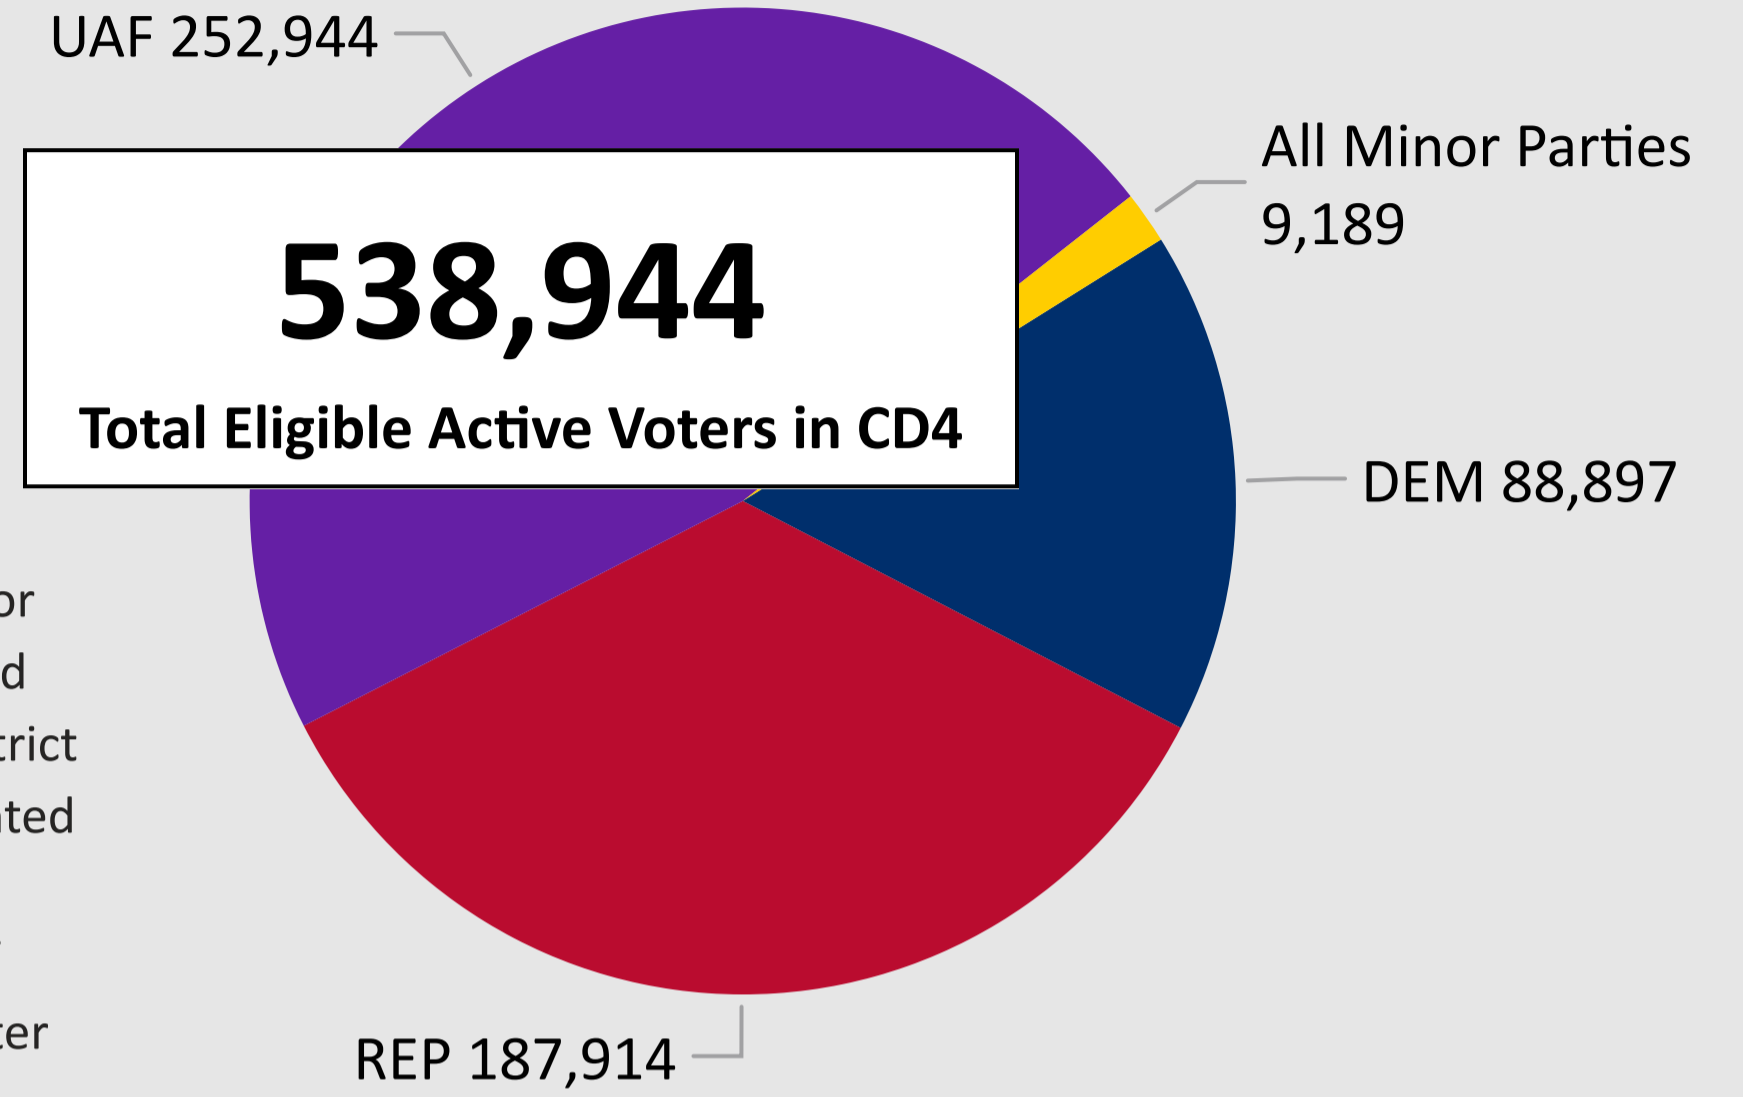

AGE RANGE ● 75+ ● 65-74 ● 55-64 ● 45-54 ● 35-44 ● 25-34 ● 18-24 ● <18

Total Ballots Returned by Gender/Age Range

2024 Congressional District 4 Ballot Return Reporting

June 25, 2024

Data as of 11:59 PM 6/24/24

125,727

Total Ballots Returned in CD4

Colorado Secretary of State

2024 CD4 Eligible Active Voters

Includes all Affiliated Major Party Voters, Affiliated Minor Party Voters and Unaffiliated Voters in Congressional District 4, only. The voters represented in this graph are also represented in the graph of Total Eligible Registered Voter Counts on page 1.