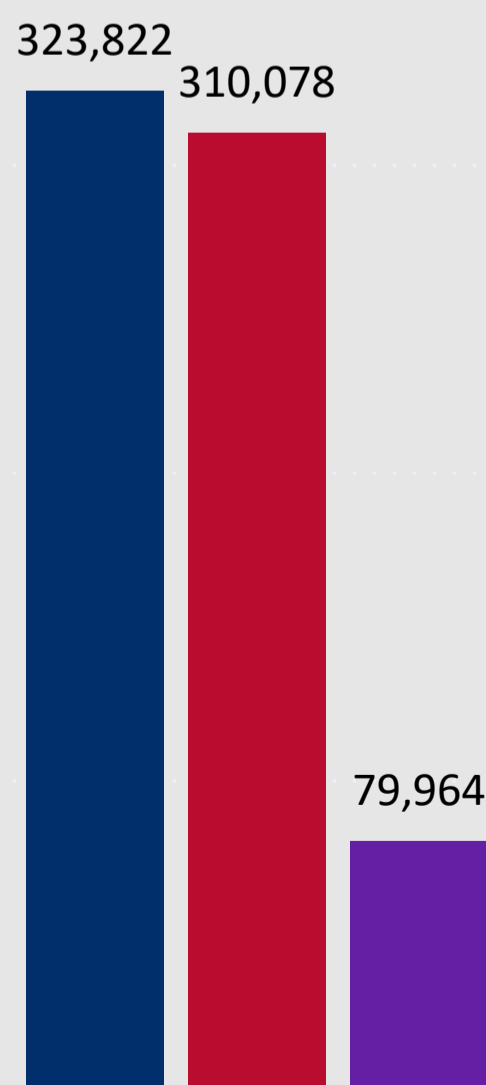

2024 State Primary Ballot Return Reporting

June 25, 2024

Data as of 11:59 PM 6/24/24

714,931

Total Ballots Returned

Colorado Secretary of State

2024 State Primary Eligible Active Voters

Ballot Type Returned

● DEM ● REP ● UAF IN PROCESS

State Primary Comparison Trend Line 2024, 2022, & 2020

2024 State Primary Ballot Return Reporting

June 25, 2024

Data as of 11:59 PM 6/24/24

714,931

Total Ballots Returned

Ballot Type Returned by Unaffiliated Voters

Colorado Secretary of State

2024 State Primary Ballot Return Reporting

June 25, 2024

Data as of 11:59 PM 6/24/24

714,931

Total Ballots Returned

Colorado Secretary of State

Total Ballots Returned by Age Range

AGE RANGE ● 75+ ● 65-74 ● 55-64 ● 45-54 ● 35-44 ● 25-34 ● 18-24 ● <18

Total Ballots Returned by Gender/Age Range

2024 Congressional District 4 Ballot Return Reporting

June 25, 2024

Data as of 11:59 PM 6/24/24