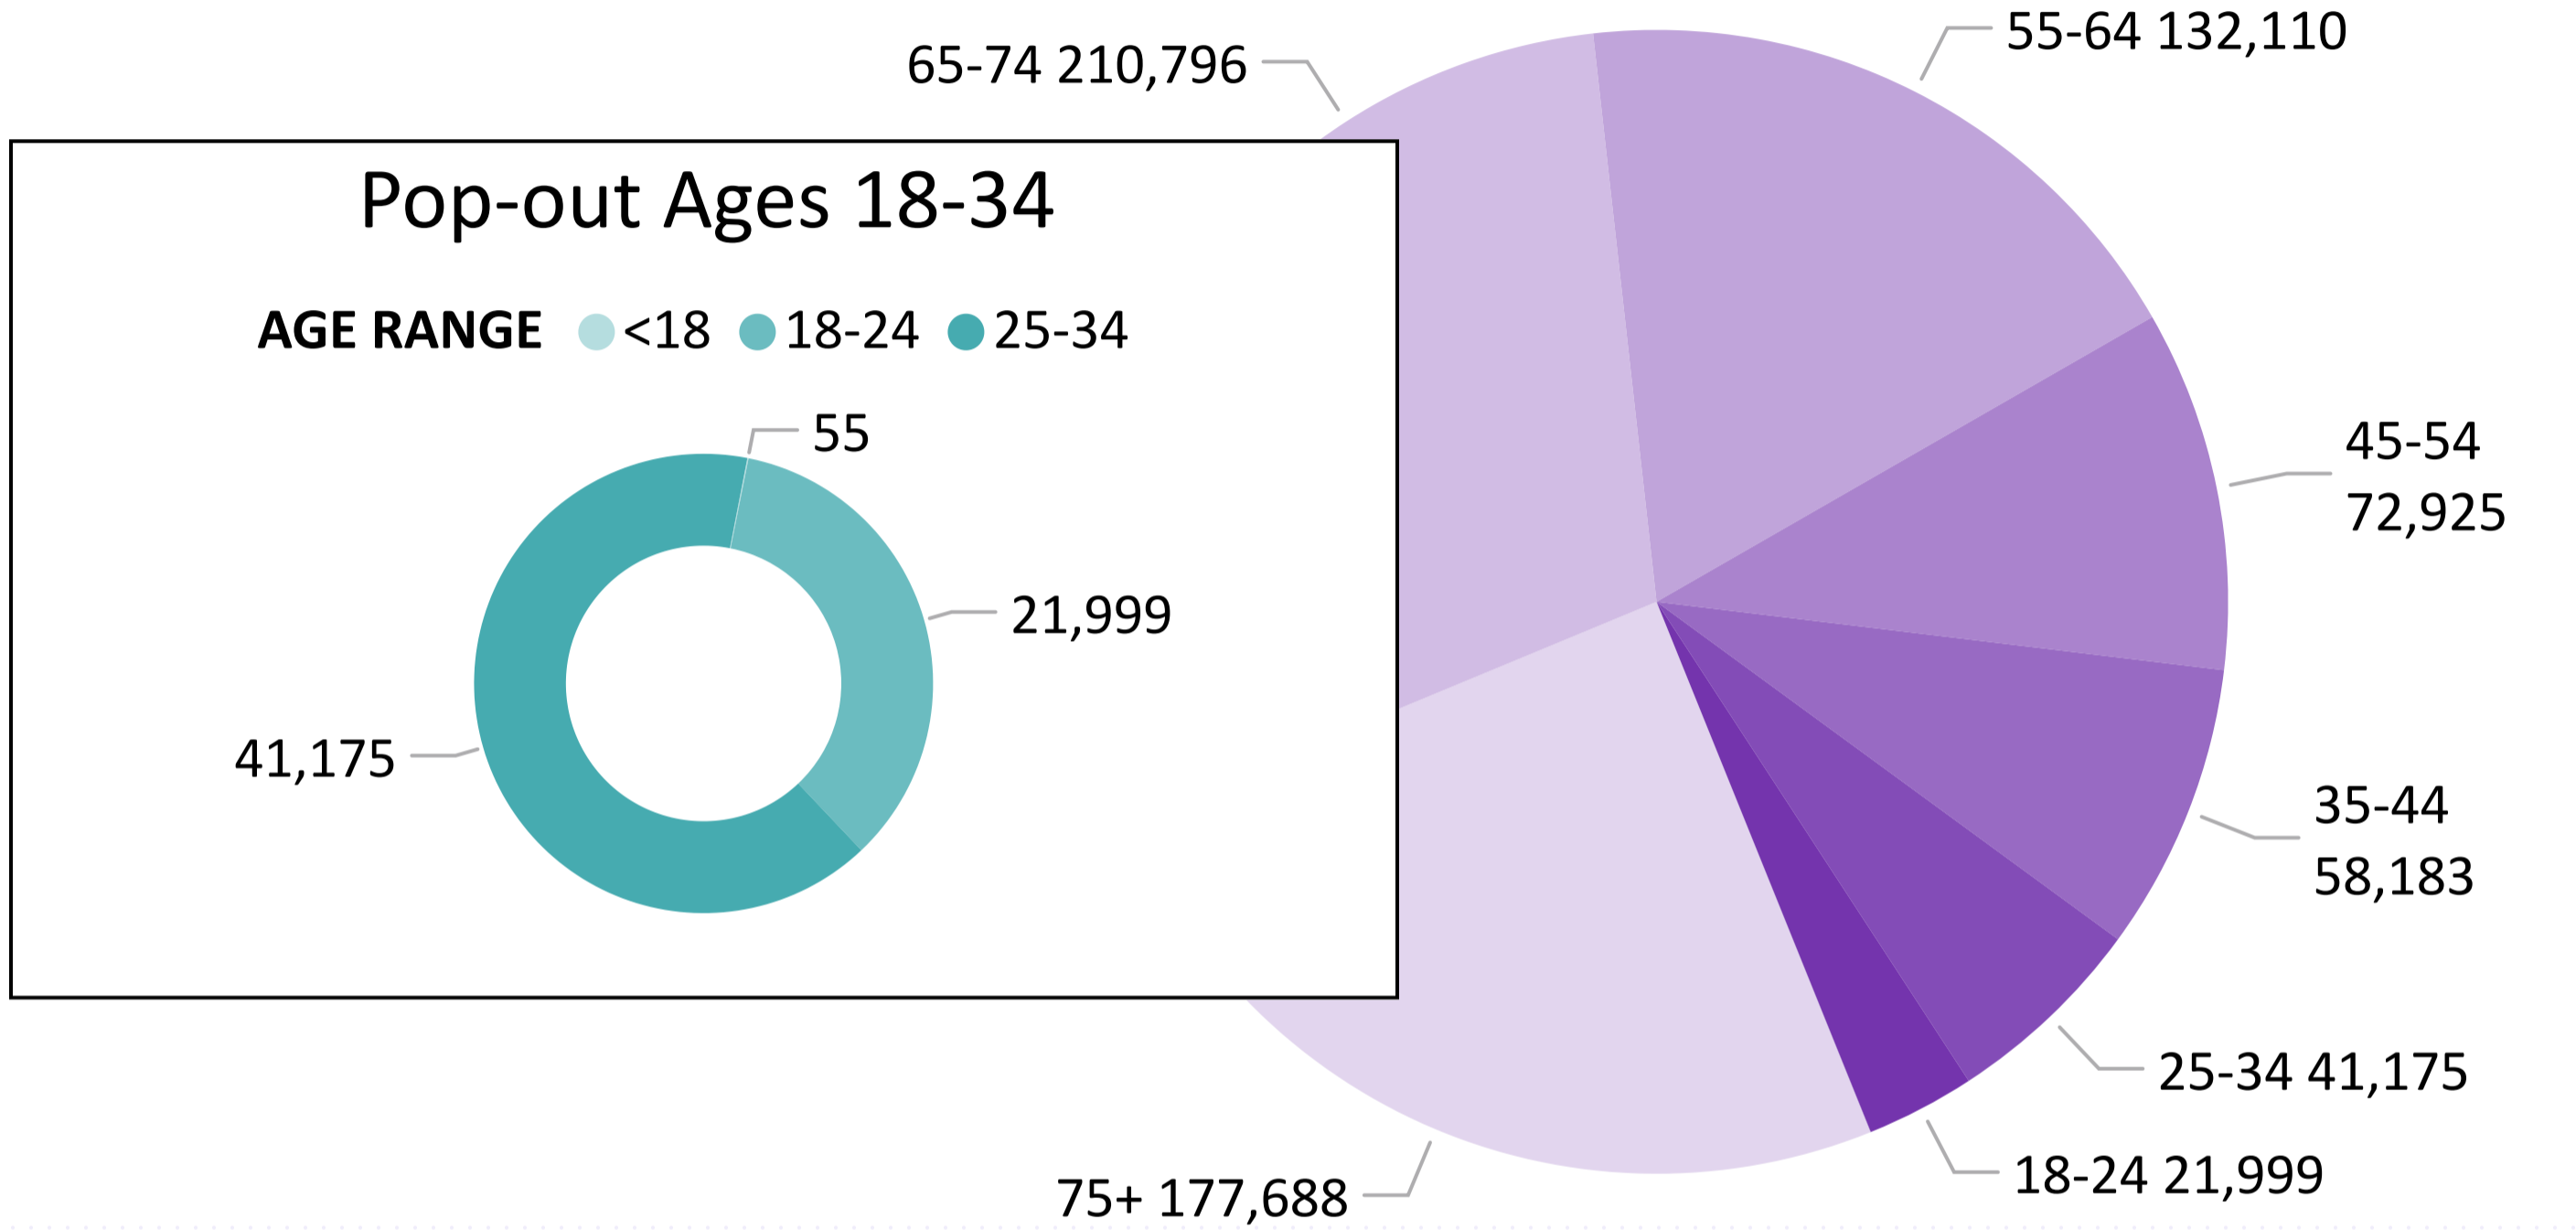

Colorado Secretary of State

2024 State Primary Ballot Return Reporting

June 25, 2024

Data as of 11:59 PM 6/24/24

714,931

Total Ballots Returned

Colorado Secretary of State

Total Ballots Returned by Age Range

AGE RANGE ● 75+ ● 65-74 ● 55-64 ● 45-54 ● 35-44 ● 25-34 ● 18-24 ● <18

Total Ballots Returned by Gender/Age Range

2024 Congressional District 4 Ballot Return Reporting

June 25, 2024

Data as of 11:59 PM 6/24/24