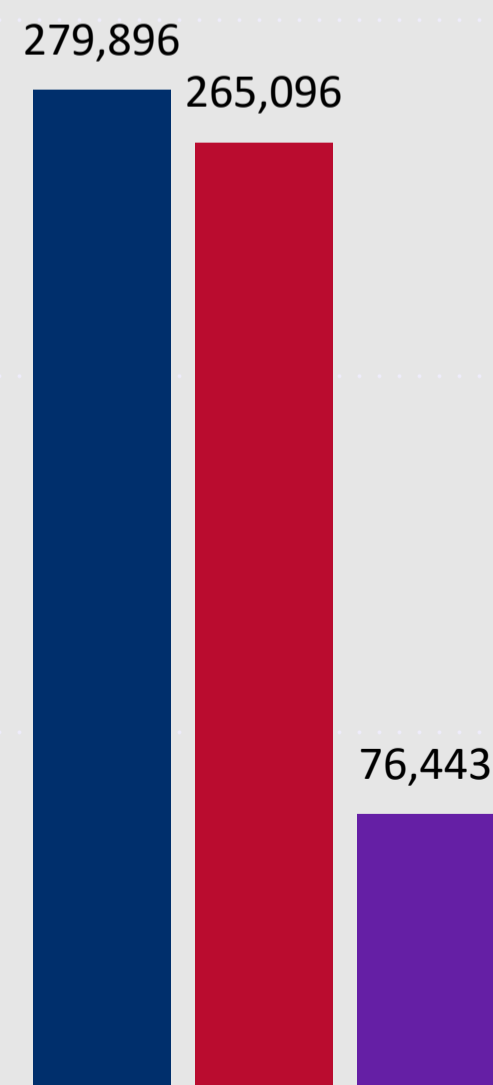

2024 State Primary Ballot Return Reporting

June 24, 2024

Data as of 11:59 PM 6/23/24

622,391

Total Ballots Returned

Colorado Secretary of State

2024 State Primary Eligible Active Voters

Ballot Type Returned

● DEM ● REP ● UAF IN PROCESS

State Primary Comparison Trend Line 2024, 2022, & 2020

2024 State Primary Ballot Return Reporting

June 24, 2024

Data as of 11:59 PM 6/23/24

622,391

Total Ballots Returned

Colorado Secretary of State

Ballot Type Returned by Unaffiliated Voters

2024 State Primary Ballot Return Reporting

June 24, 2024

Data as of 11:59 PM 6/23/24

622,391

Total Ballots Returned

Colorado Secretary of State

Total Ballots Returned by Age Range

AGE RANGE ● 75+ ● 65-74 ● 55-64 ● 45-54 ● 35-44 ● 25-34 ● 18-24 ● <18

Total Ballots Returned by Gender/Age Range

2024 Congressional District 4

Ballot Return Reporting

June 24, 2024

Data as of 11:59 PM 6/23/24