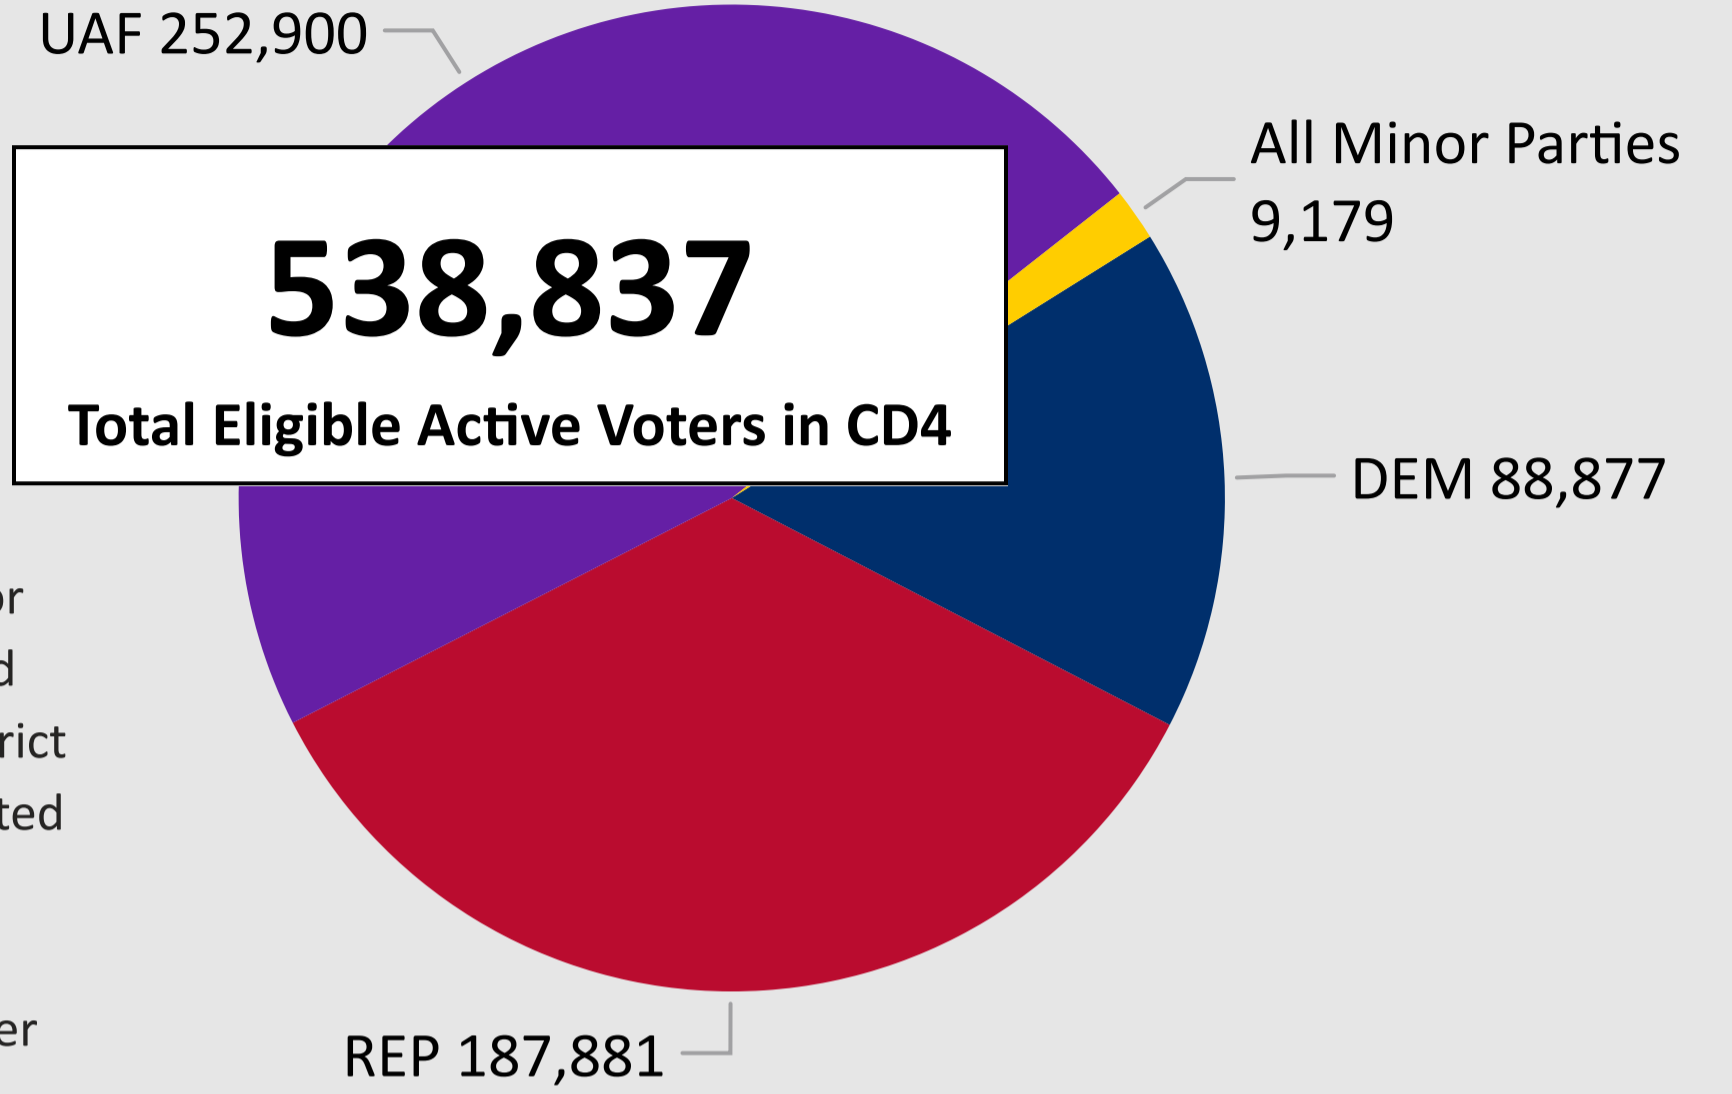

AGE RANGE ● 75+ ● 65-74 ● 55-64 ● 45-54 ● 35-44 ● 25-34 ● 18-24 ● <18

Total Ballots Returned by Gender/Age Range

2024 Congressional District 4

Ballot Return Reporting

June 24, 2024

Data as of 11:59 PM 6/23/24

Colorado Secretary of State

108,405

Total Ballots Returned in CD4

2024 CD4 Eligible Active Voters

Includes all Affiliated Major Party Voters, Affiliated Minor Party Voters and Unaffiliated Voters in Congressional District 4, only. The voters represented in this graph are also represented in the graph of Total Eligible Registered Voter Counts on page 1.