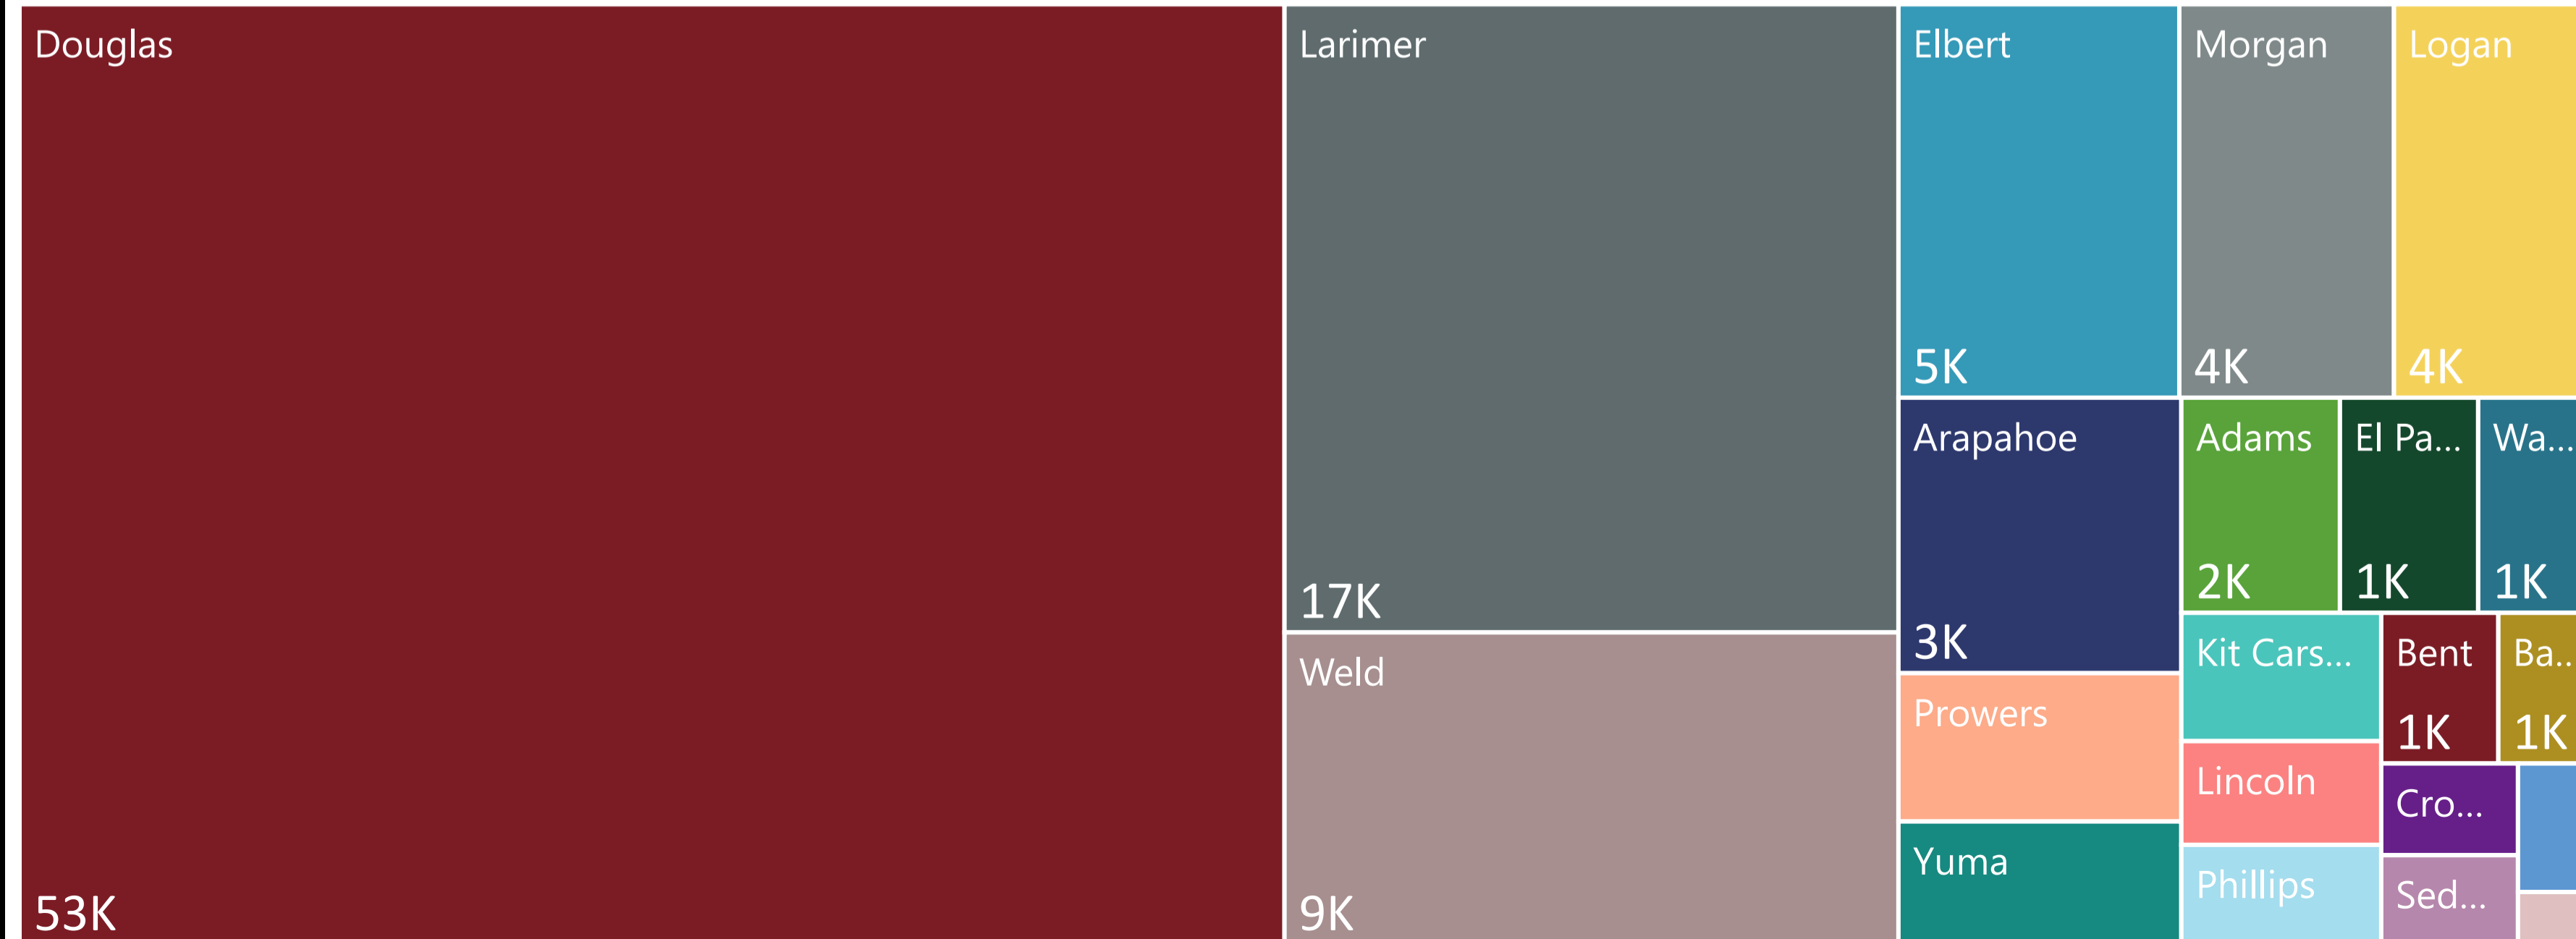

2024 Congressional District 4

Ballot Return Reporting

June 24, 2024

Data as of 11:59 PM 6/23/24

Colorado Secretary of State

108,405

Total Ballots Returned in CD4

2024 CD4 Eligible Active Voters

Includes all Affiliated Major Party Voters, Affiliated Minor Party Voters and Unaffiliated Voters in Congressional District 4, only. The voters represented in this graph are also represented in the graph of Total Eligible Registered Voter Counts on page 1.

Ballots Returned in CD4 by County

1,526	3,485	668
Adams	Arapahoe	Baca
789	457	561
Bent	Cheyenne	Crowley
53,193	1,330	4,941
Douglas	El Paso	Elbert
187	1,147	17,245
Kiowa	Kit Carson	Larimer
927	3,580	3,776
Lincoln	Logan	Morgan
892	1,876	547
Phillips	Prowers	Sedgwick
1,148	8,572	1,558
Washington	Weld	Yuma