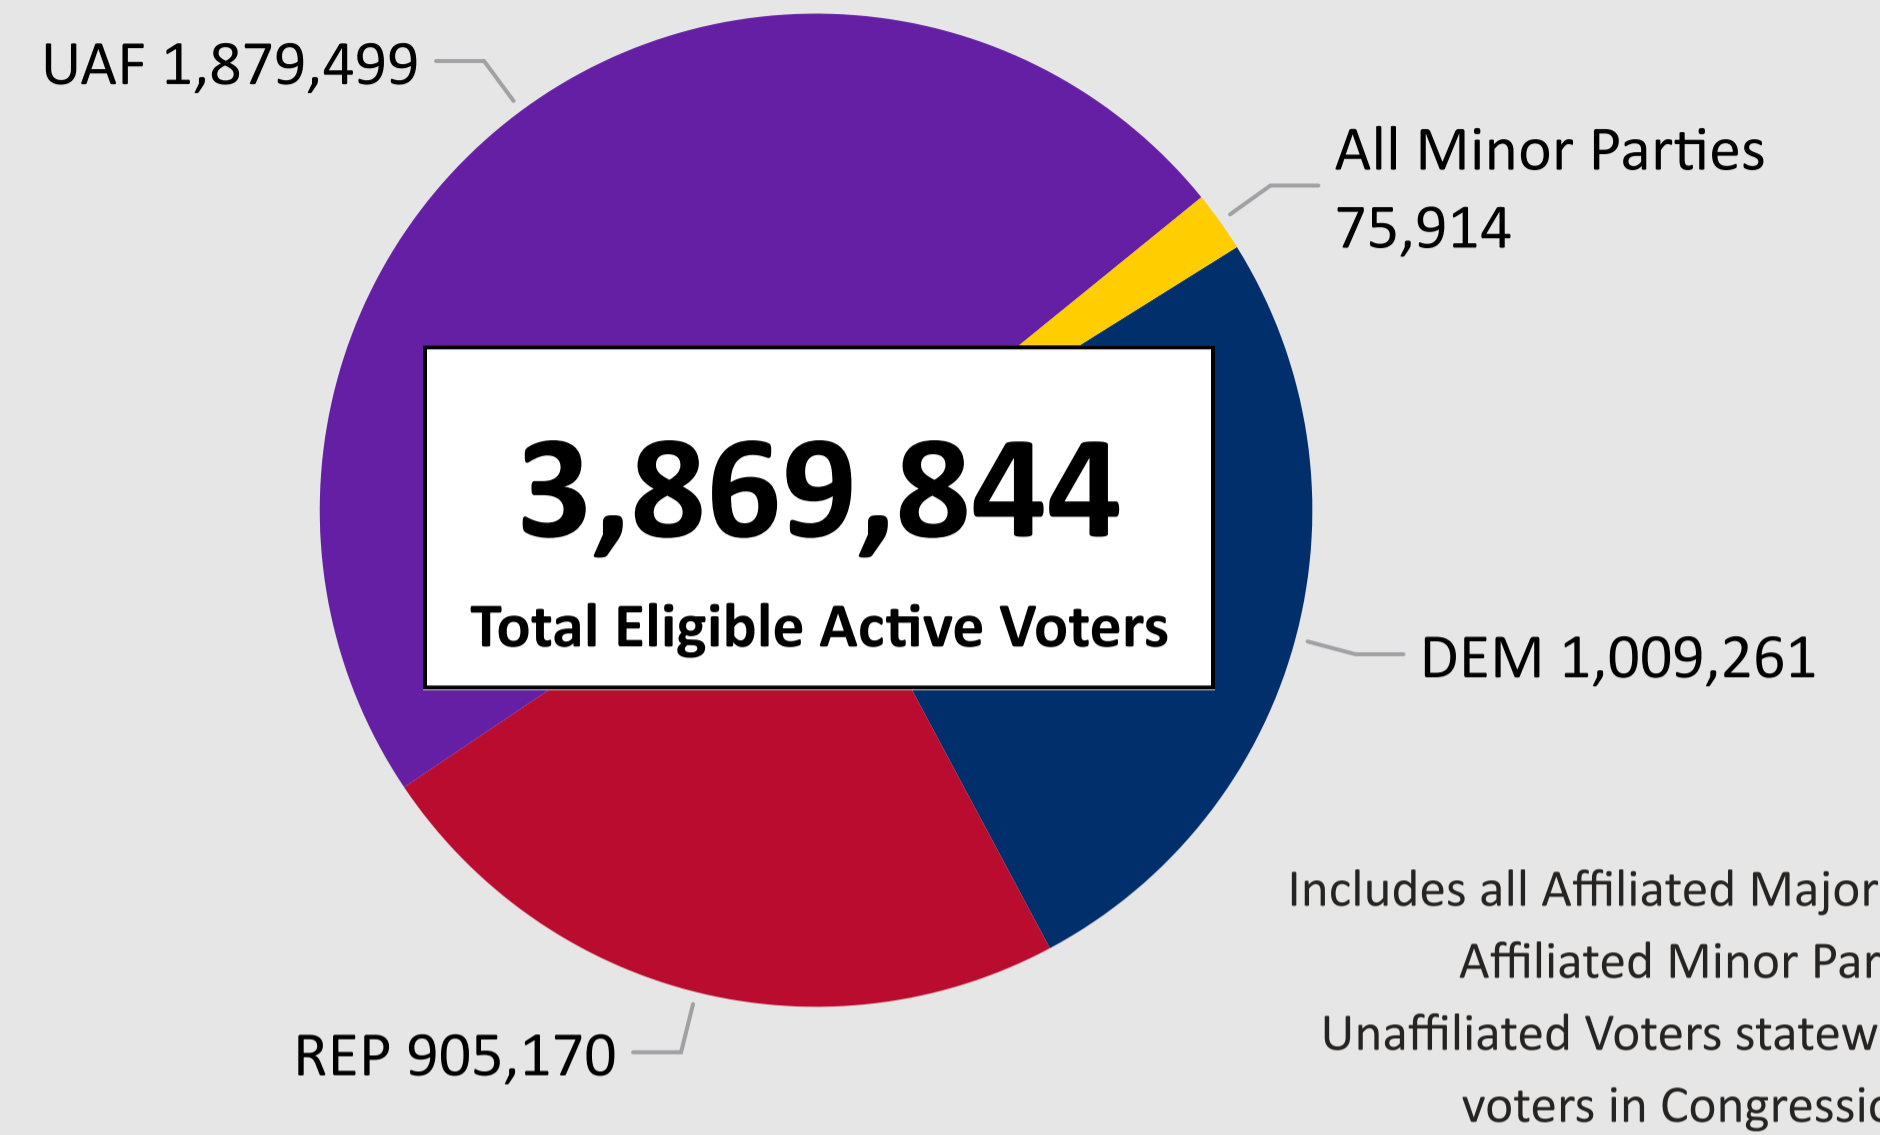

2024 State Primary Ballot Return Reporting

June 24, 2024

Data as of 11:59 PM 6/23/24

622,391

Total Ballots Returned

Colorado Secretary of State

2024 State Primary Eligible Active Voters

Ballot Type Returned

● DEM ● REP ● UAF IN PROCESS

State Primary Comparison Trend Line 2024, 2022, & 2020

2024 State Primary Ballot Return Reporting

June 24, 2024

Data as of 11:59 PM 6/23/24

622,391

Total Ballots Returned

Colorado Secretary of State

Ballot Type Returned by Unaffiliated Voters

2024 State Primary Ballot Return Reporting

June 24, 2024

Data as of 11:59 PM 6/23/24

622,391

Total Ballots Returned

Colorado Secretary of State

Total Ballots Returned by Age Range

AGE RANGE ● 75+ ● 65-74 ● 55-64 ● 45-54 ● 35-44 ● 25-34 ● 18-24 ● <18

Total Ballots Returned by Gender/Age Range

2024 Congressional District 4

Ballot Return Reporting

June 24, 2024

Data as of 11:59 PM 6/23/24