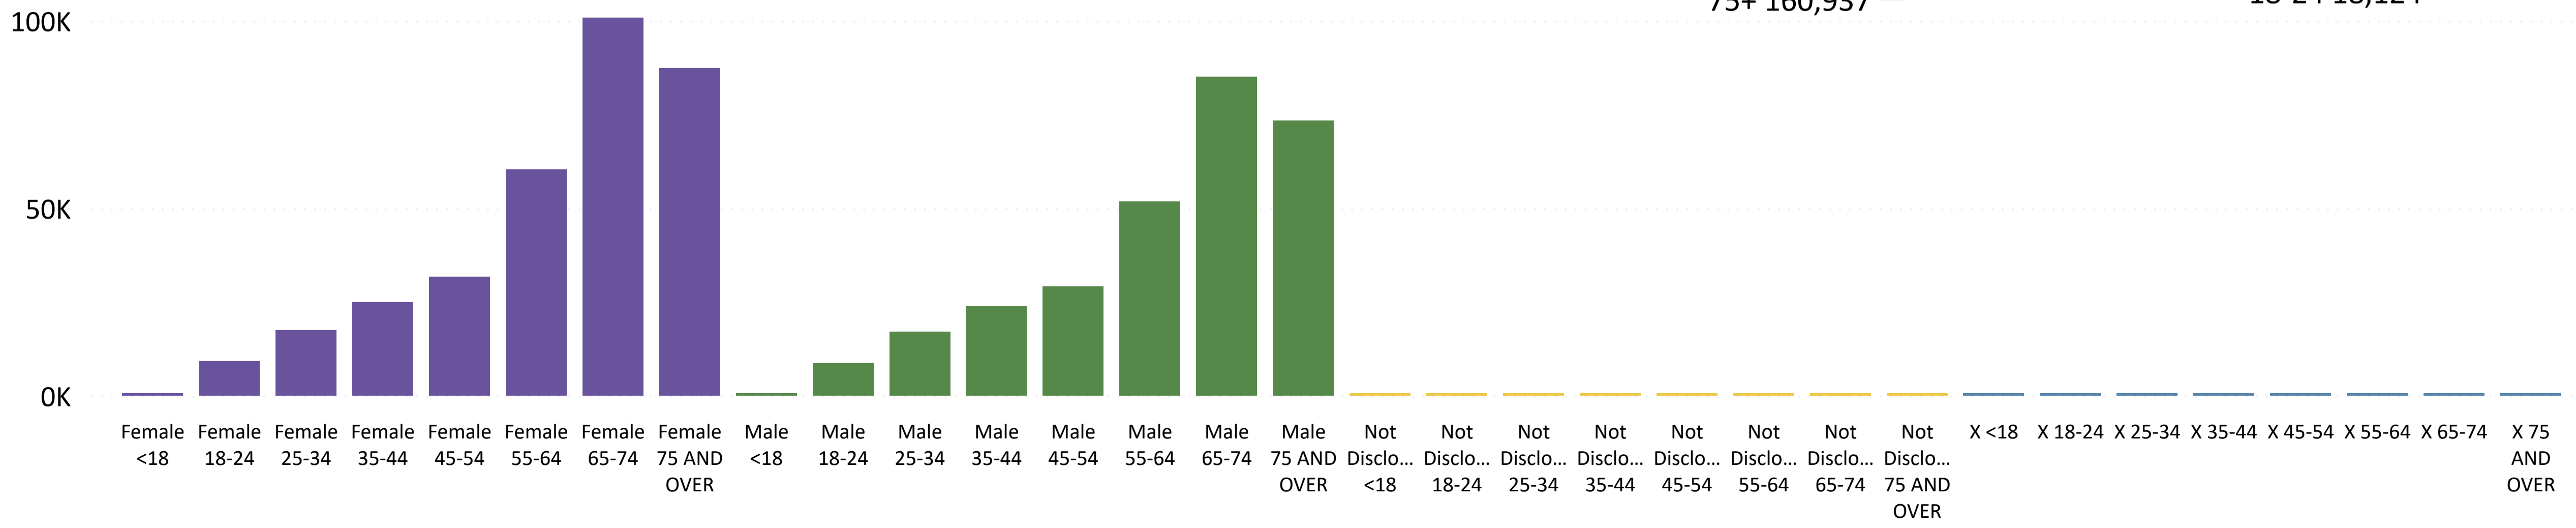

Ballot Type Returned by Unaffiliated Voters

2024 State Primary Ballot Return Reporting

June 24, 2024

Data as of 11:59 PM 6/23/24

622,391

Total Ballots Returned

Colorado Secretary of State

Total Ballots Returned by Age Range

AGE RANGE ● 75+ ● 65-74 ● 55-64 ● 45-54 ● 35-44 ● 25-34 ● 18-24 ● <18

Total Ballots Returned by Gender/Age Range

2024 Congressional District 4

Ballot Return Reporting

June 24, 2024

Data as of 11:59 PM 6/23/24