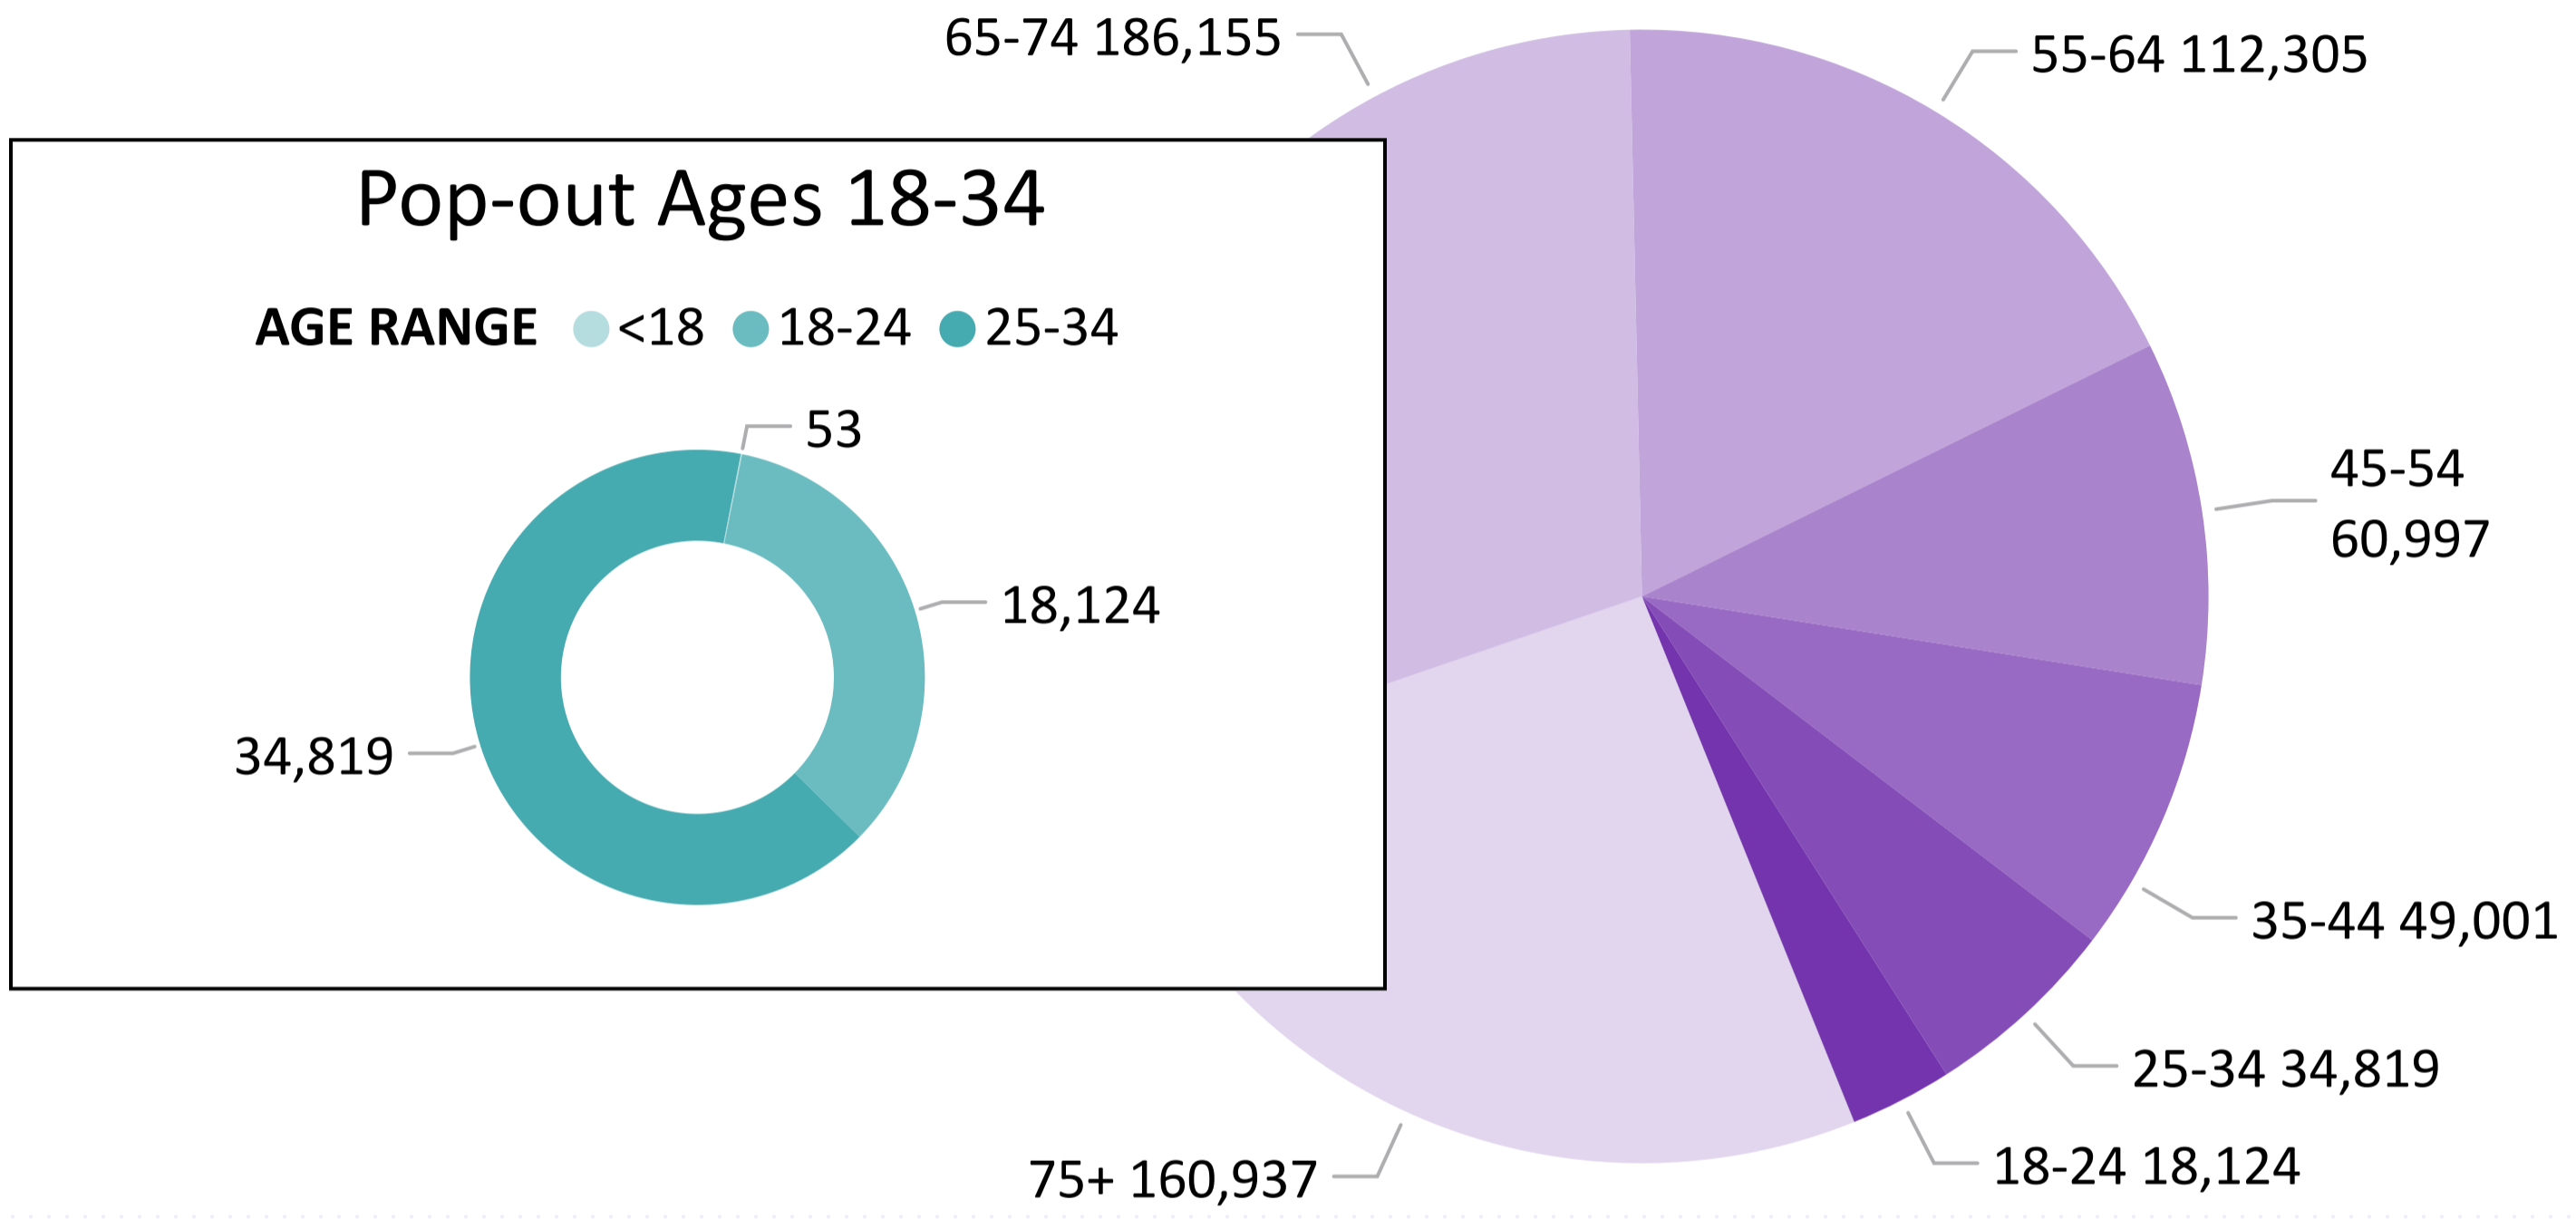

Ballot Type Returned by Unaffiliated Voters

2024 State Primary Ballot Return Reporting

June 24, 2024

Data as of 11:59 PM 6/23/24

622,391

Total Ballots Returned

Colorado Secretary of State

Total Ballots Returned by Age Range

AGE RANGE ● 75+ ● 65-74 ● 55-64 ● 45-54 ● 35-44 ● 25-34 ● 18-24 ● <18

Total Ballots Returned by Gender/Age Range

2024 Congressional District 4

Ballot Return Reporting

June 24, 2024

Data as of 11:59 PM 6/23/24