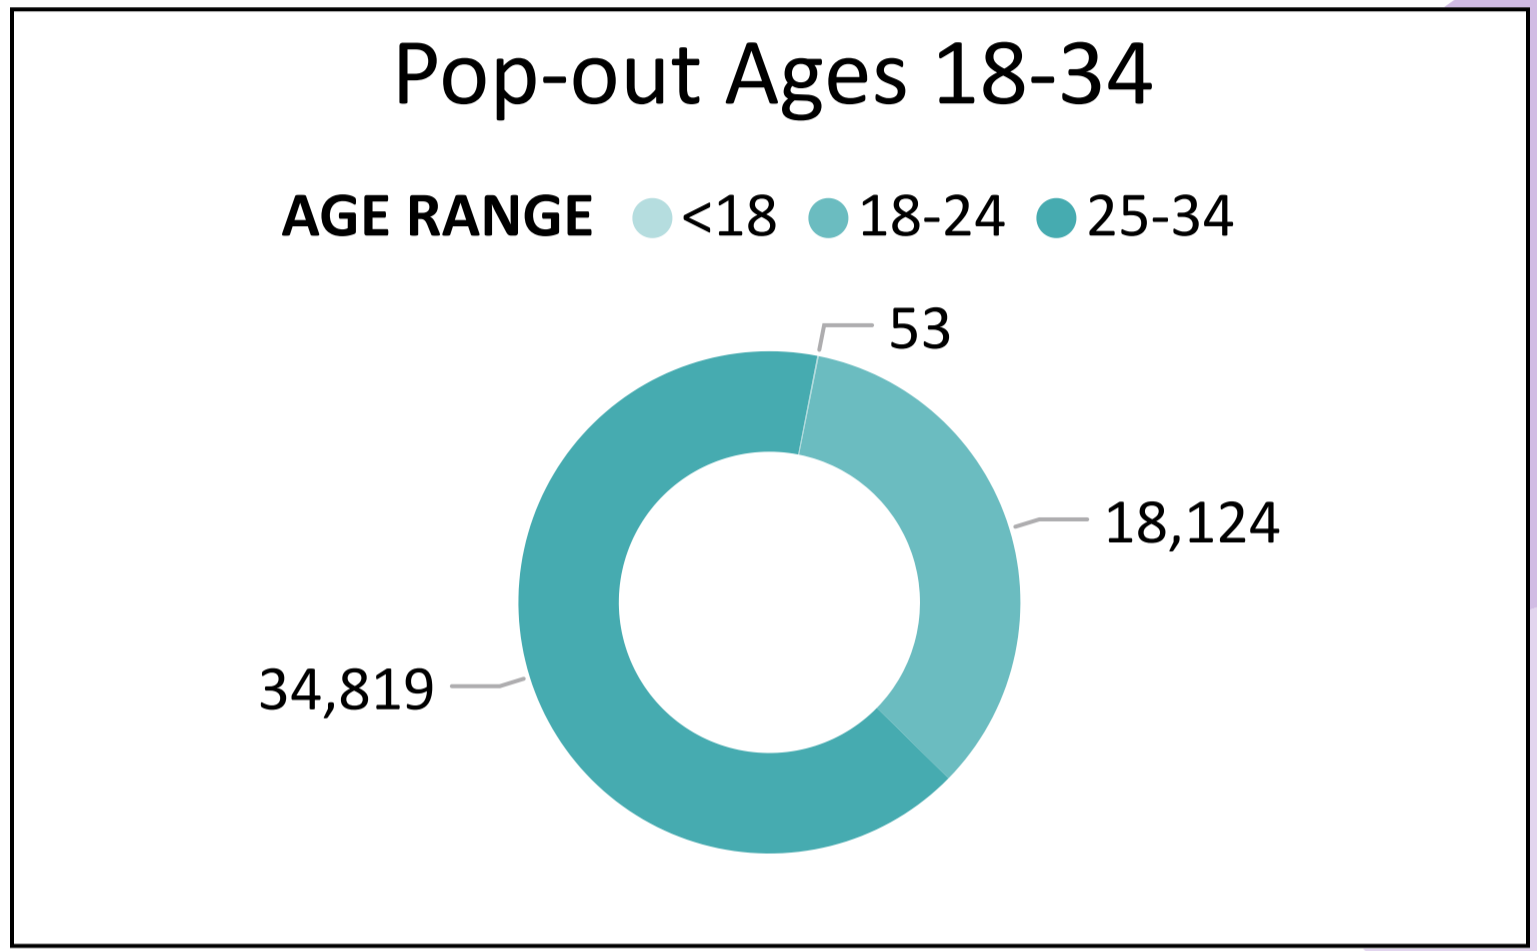

Ballot Type Returned by Unaffiliated Voters

2024 State Primary Ballot Return Reporting

June 24, 2024

Data as of 11:59 PM 6/23/24

622,391

Total Ballots Returned

Colorado Secretary of State

Total Ballots Returned by Age Range

AGE RANGE ● 75+ ● 65-74 ● 55-64 ● 45-54 ● 35-44 ● 25-34 ● 18-24 ● <18

Total Ballots Returned by Gender/Age Range

2024 Congressional District 4

Ballot Return Reporting

June 24, 2024

Data as of 11:59 PM 6/23/24