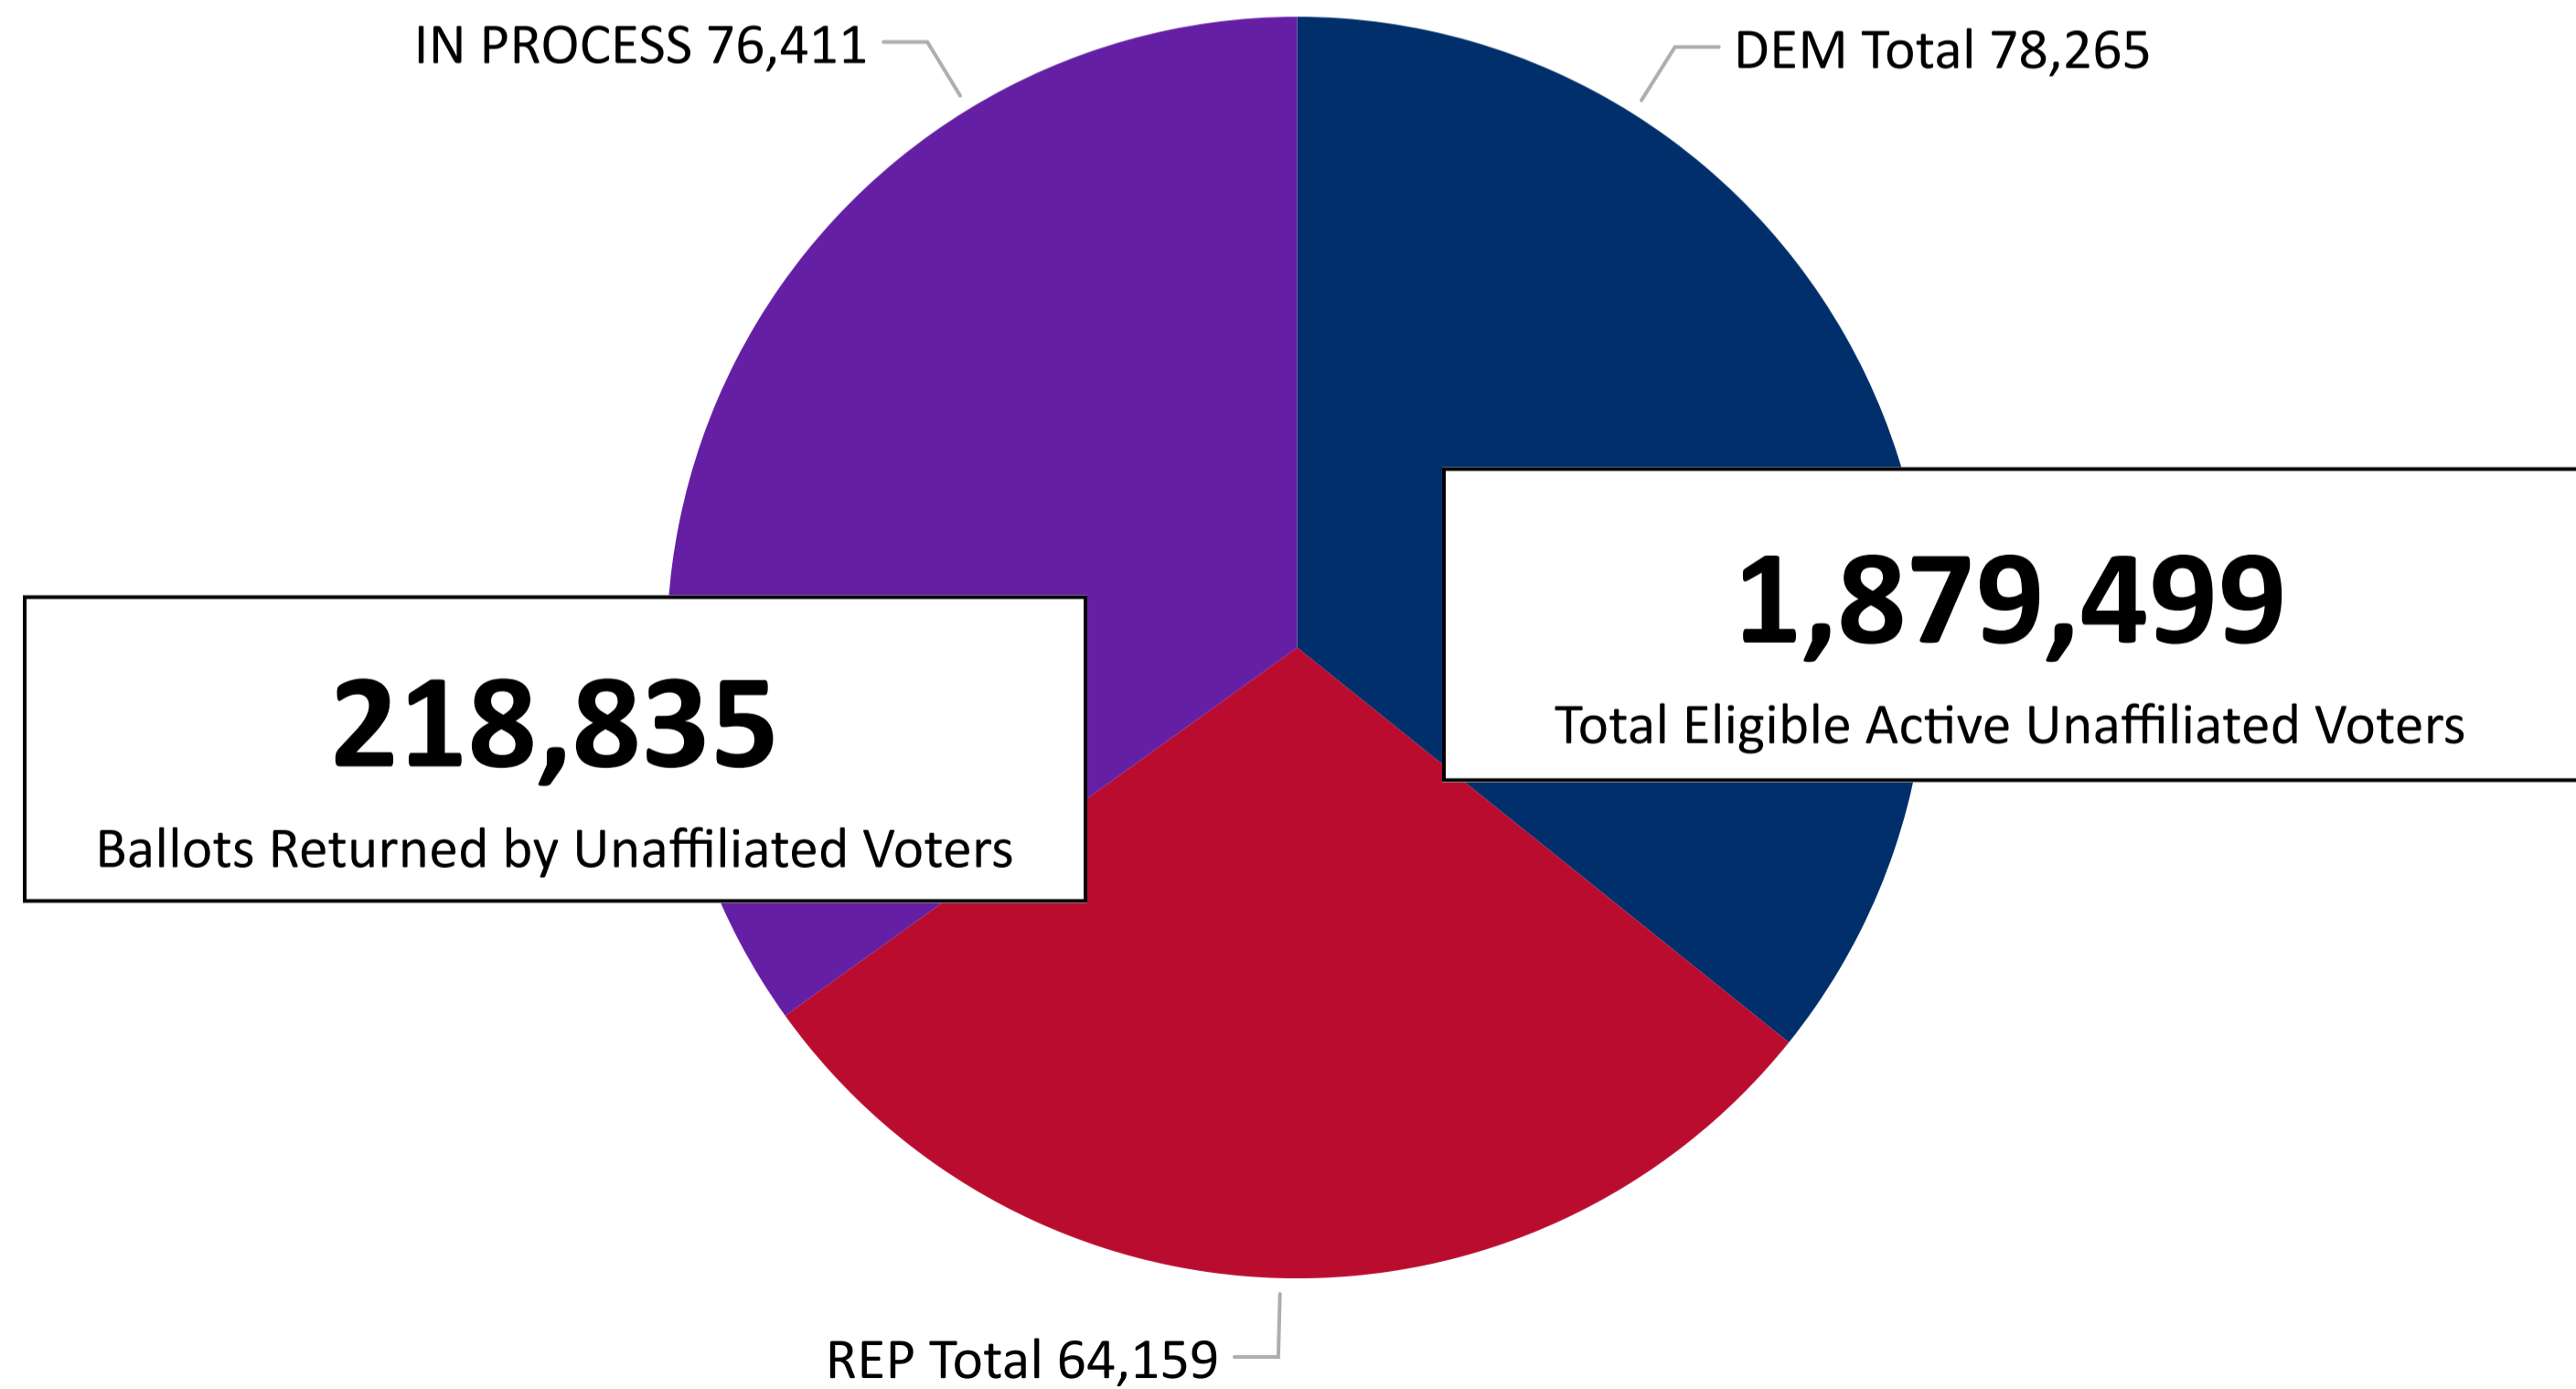

2024 State Primary Ballot Return Reporting

June 24, 2024

Data as of 11:59 PM 6/23/24

622,391

Total Ballots Returned

Colorado Secretary of State

2024 State Primary Eligible Active Voters

Ballot Type Returned

● DEM ● REP ● UAF IN PROCESS

State Primary Comparison Trend Line 2024, 2022, & 2020

2024 State Primary Ballot Return Reporting

June 24, 2024

Data as of 11:59 PM 6/23/24

622,391

Total Ballots Returned

Colorado Secretary of State

Ballot Type Returned by Unaffiliated Voters

2024 State Primary Ballot Return Reporting

June 24, 2024

Data as of 11:59 PM 6/23/24

622,391

Total Ballots Returned

Colorado Secretary of State

Total Ballots Returned by Age Range

AGE RANGE ● 75+ ● 65-74 ● 55-64 ● 45-54 ● 35-44 ● 25-34 ● 18-24 ● <18

Total Ballots Returned by Gender/Age Range

2024 Congressional District 4

Ballot Return Reporting

June 24, 2024

Data as of 11:59 PM 6/23/24