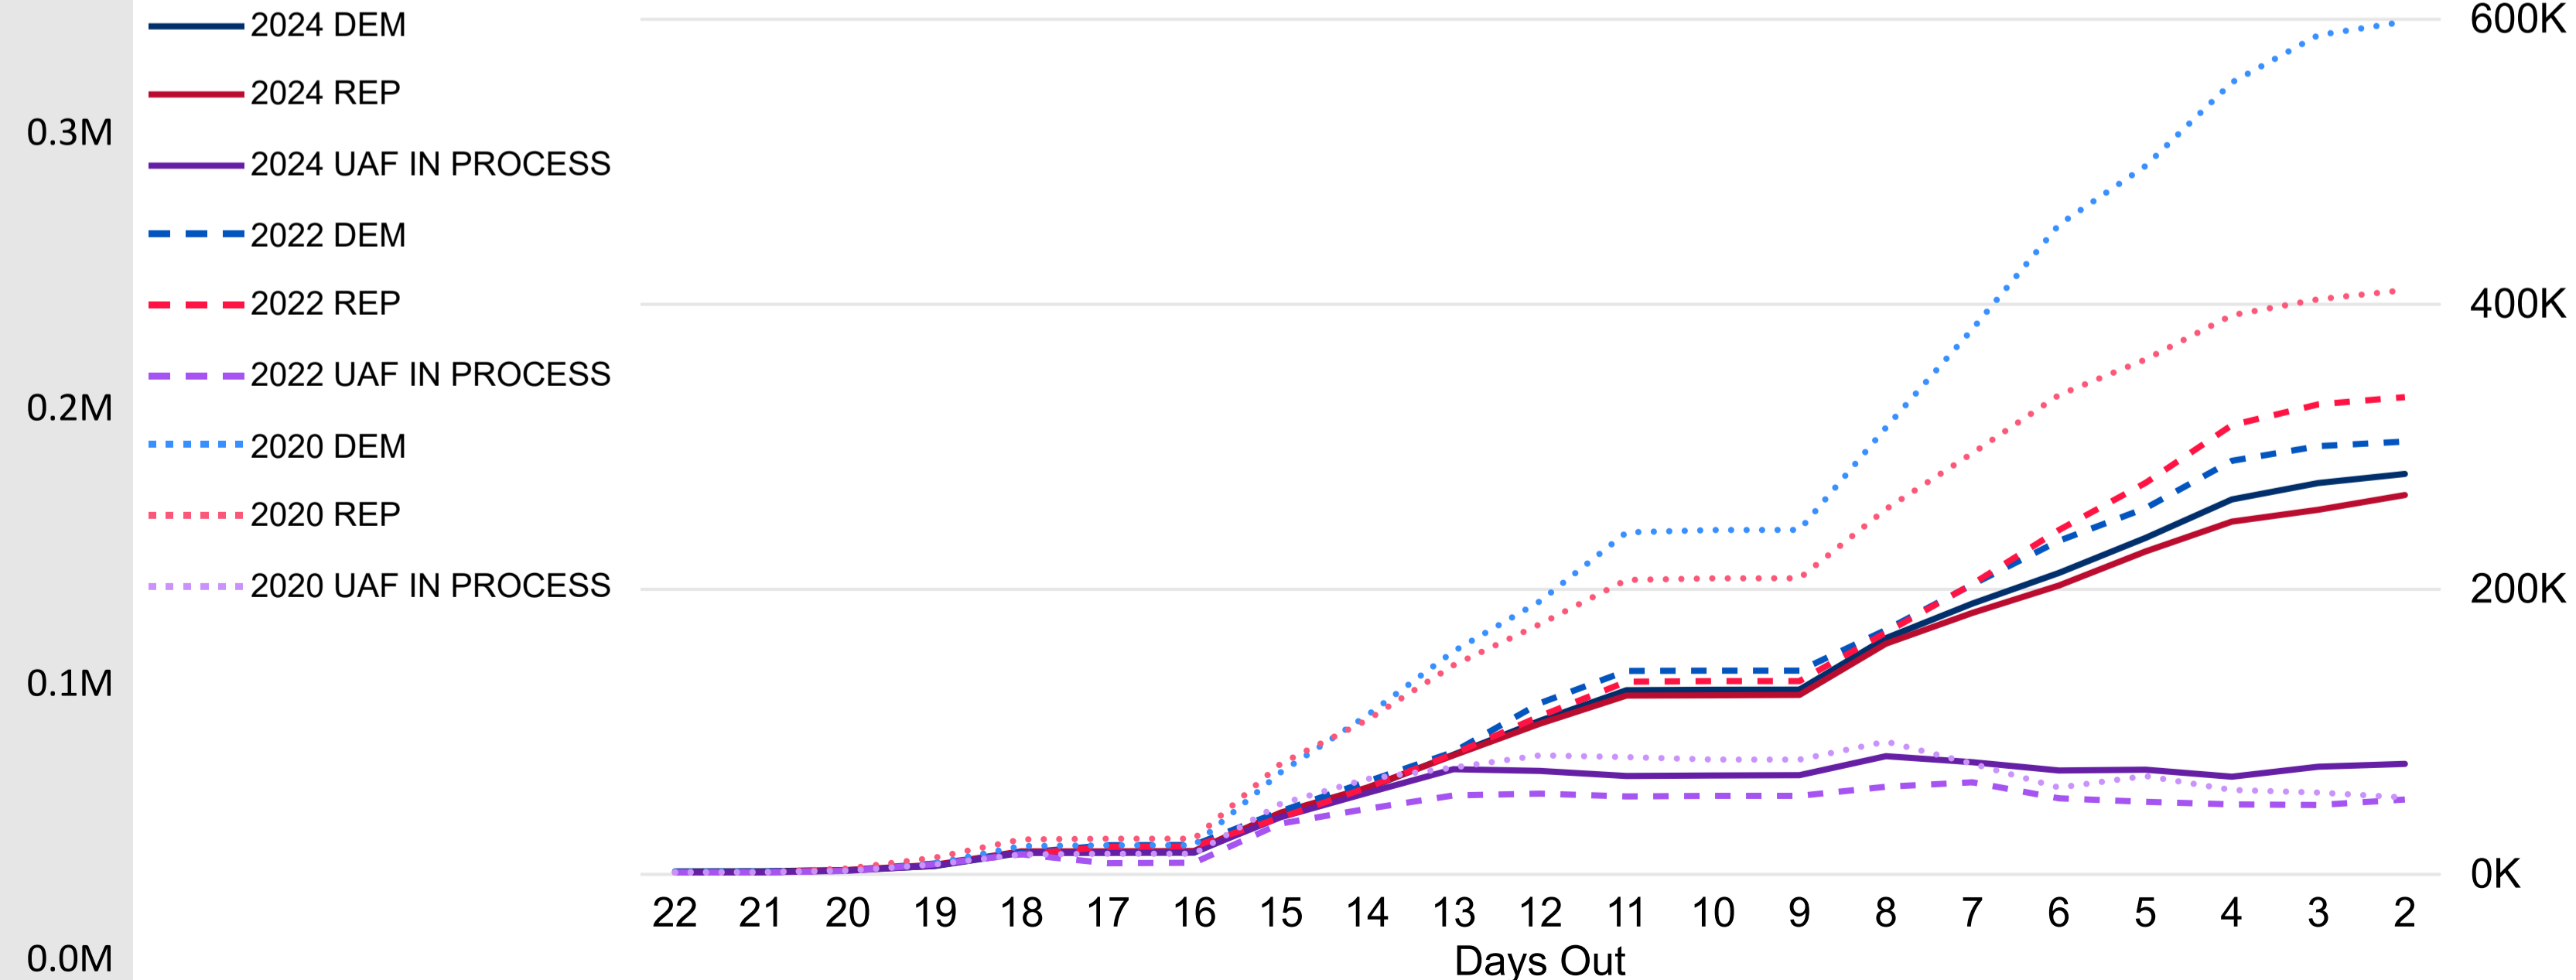

2024 State Primary Ballot Return Reporting

June 24, 2024

Data as of 11:59 PM 6/23/24

622,391

Total Ballots Returned

Colorado Secretary of State

2024 State Primary Eligible Active Voters

Ballot Type Returned

● DEM ● REP ● UAF IN PROCESS

State Primary Comparison Trend Line 2024, 2022, & 2020

2024 State Primary Ballot Return Reporting

June 24, 2024

Data as of 11:59 PM 6/23/24

622,391

Total Ballots Returned

Colorado Secretary of State

Ballot Type Returned by Unaffiliated Voters

2024 State Primary Ballot Return Reporting

June 24, 2024

Data as of 11:59 PM 6/23/24

622,391

Total Ballots Returned

Colorado Secretary of State

Total Ballots Returned by Age Range

AGE RANGE ● 75+ ● 65-74 ● 55-64 ● 45-54 ● 35-44 ● 25-34 ● 18-24 ● <18

Total Ballots Returned by Gender/Age Range

2024 Congressional District 4

Ballot Return Reporting

June 24, 2024

Data as of 11:59 PM 6/23/24