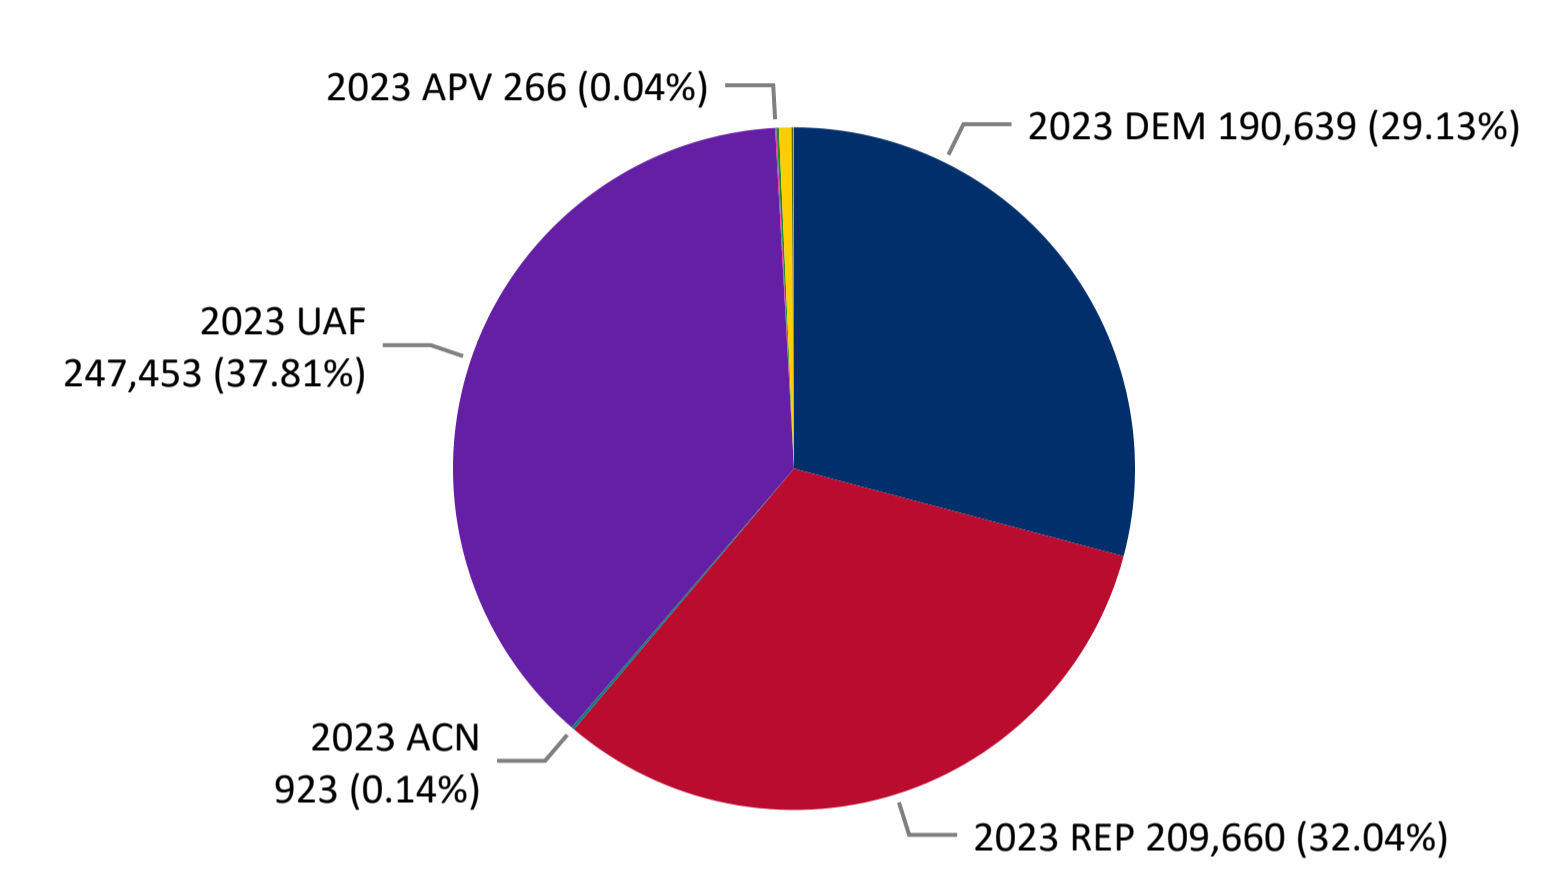

Total Ballots Returned

(as of 11:30 PM, November 2, 2023)

654,449

November 3, 2023
Ballot Return Reporting

Ballots Returned by Major Party Registration

Ballots Returned by Party Registration

Trend Line of Ballots Returned by Day 2019, 2021 & 2023 by Major Party Registration

Percent of Total Active Voters by Party Registration

Total Ballots Returned

(as of 11:30 PM, November 2, 2023)

654,449

November 3, 2023
Ballot Return Reporting

Ballots Returned by Age Range and Party

Ballots Returned by Gender and Party

Total Ballots Returned

(as of 11:30 PM, November 2, 2023)

654,449

November 3, 2023
Ballot Return Reporting

Ballots Returned by Age Range

Ballots Returned by Gender/Age Range