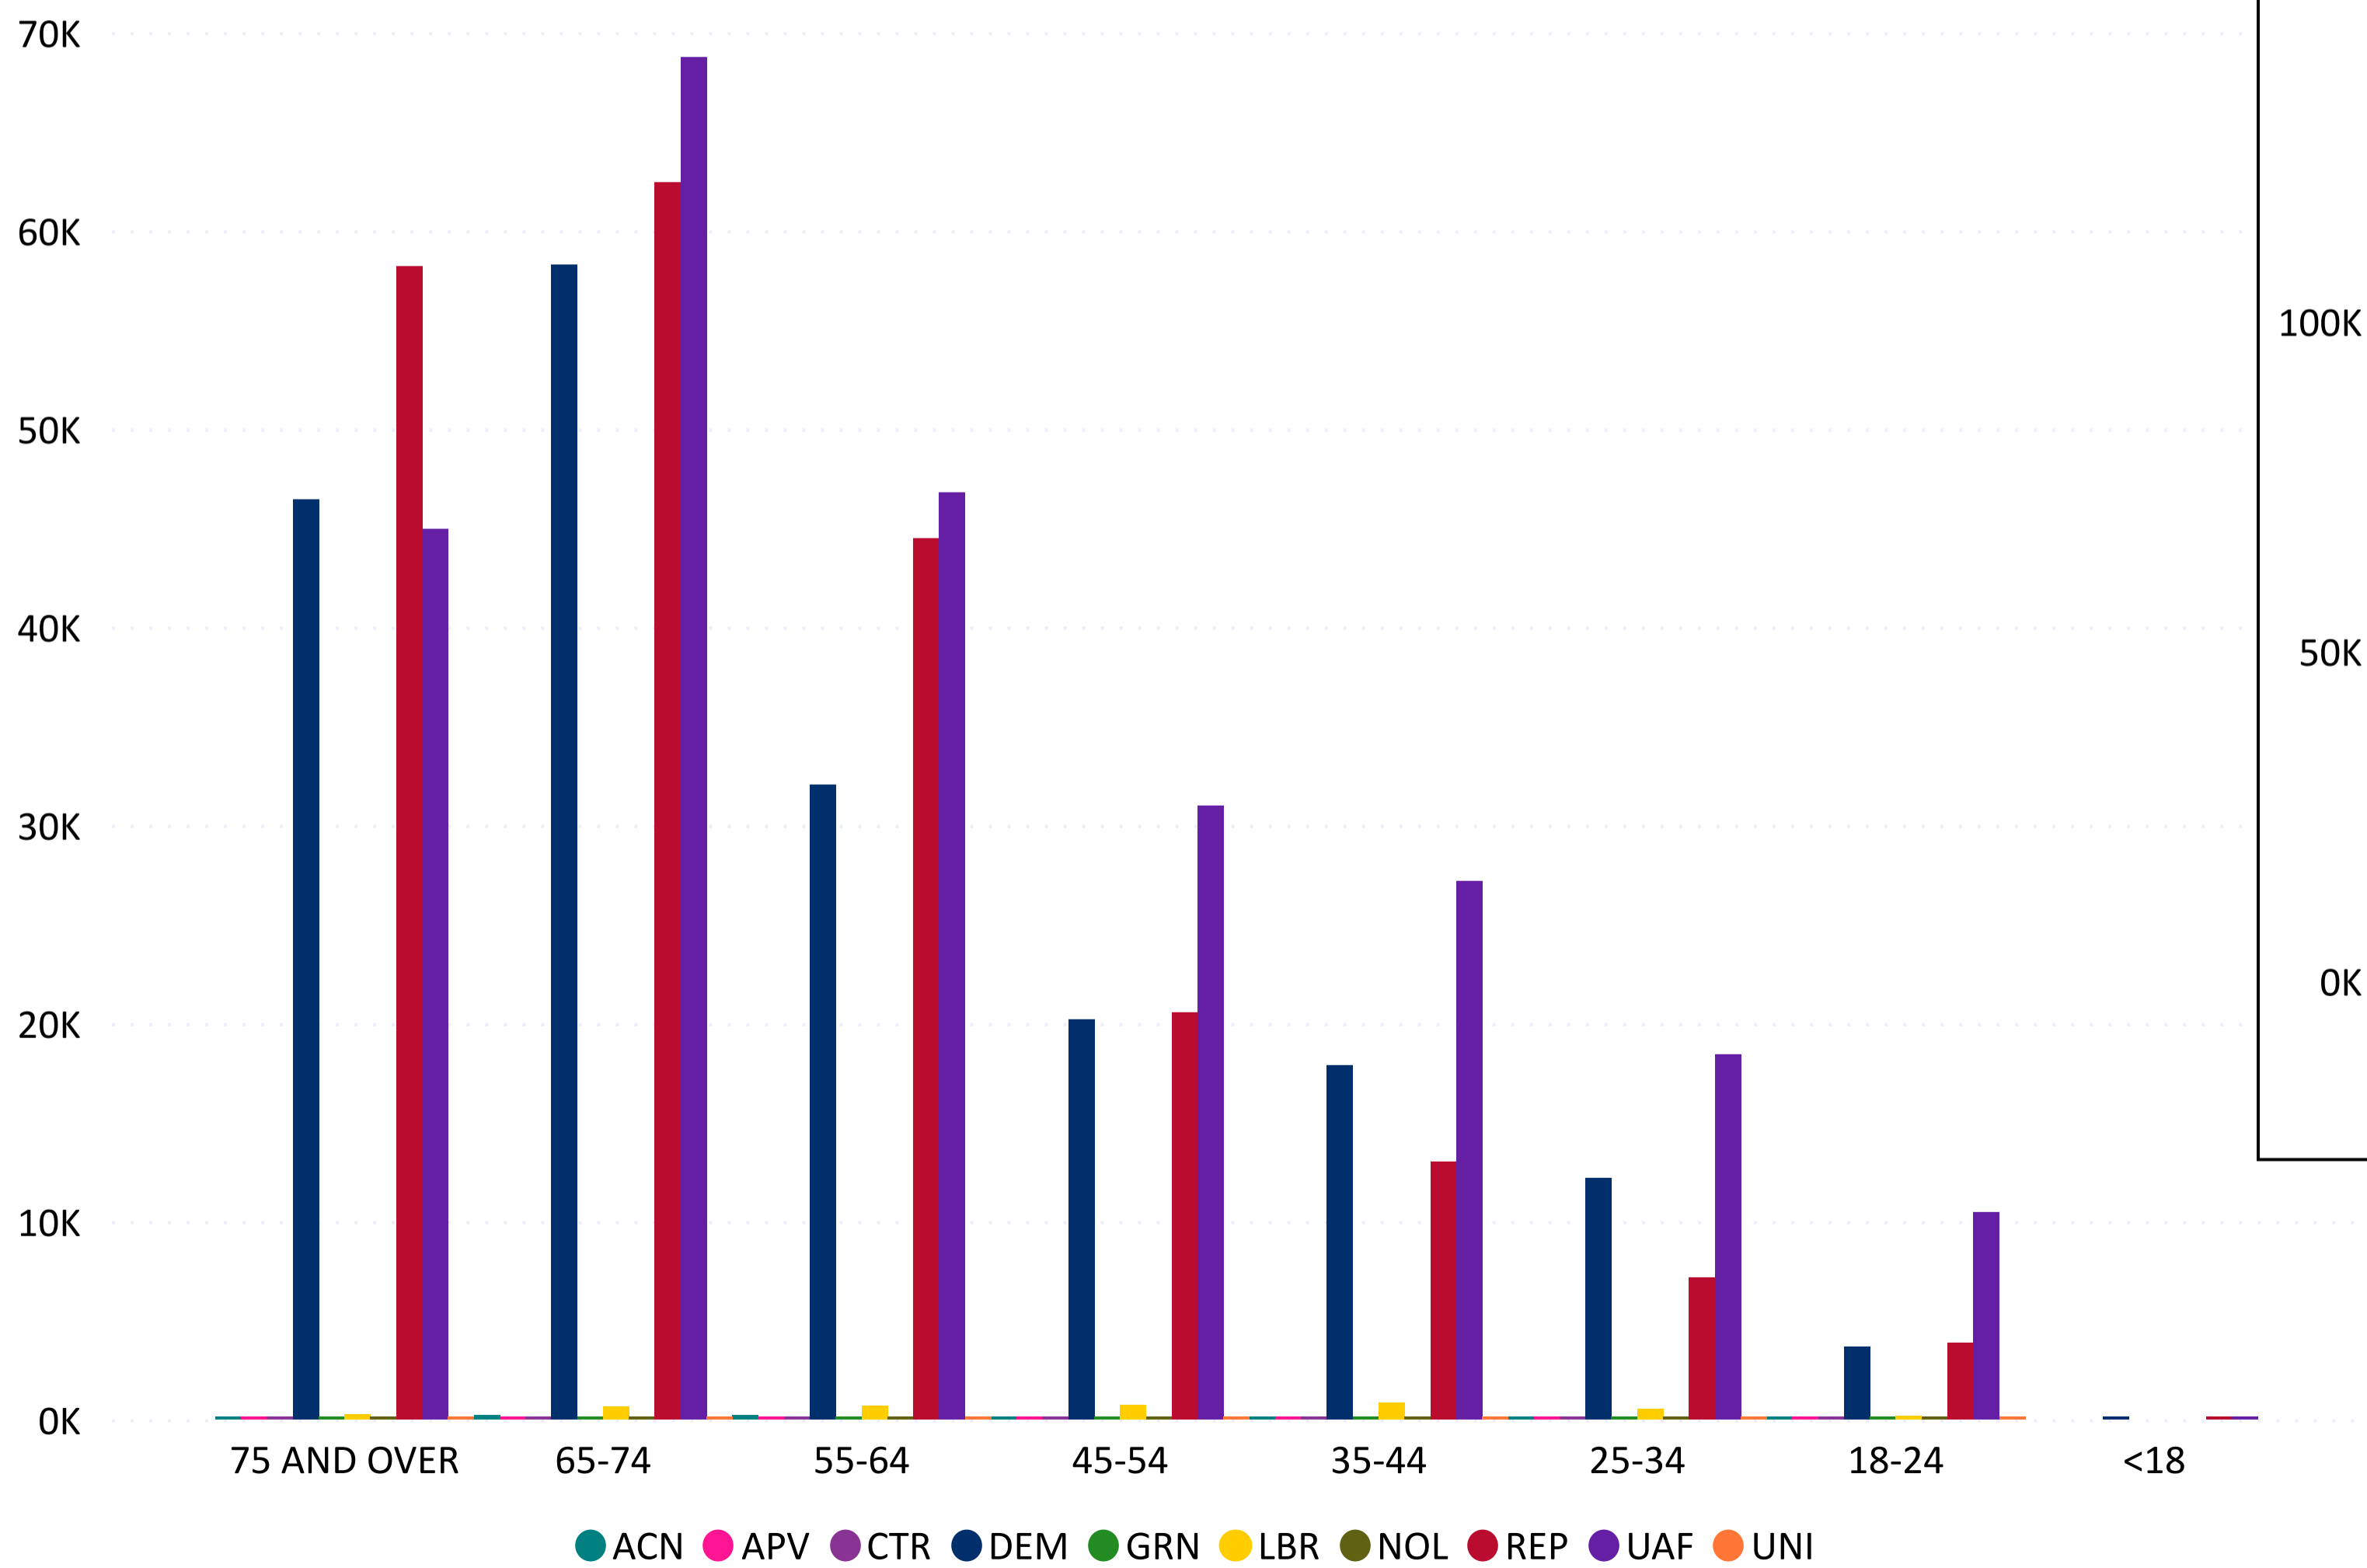

Total Ballots Returned

(as of 11:30 PM, November 2, 2023)

654,449

November 3, 2023
Ballot Return Reporting

Ballots Returned by Major Party Registration

Ballots Returned by Party Registration

Trend Line of Ballots Returned by Day 2019, 2021 & 2023 by Major Party Registration

Percent of Total Active Voters by Party Registration

Total Ballots Returned

(as of 11:30 PM, November 2, 2023)

654,449

November 3, 2023
Ballot Return Reporting

Ballots Returned by Age Range and Party

Ballots Returned by Gender and Party

Total Ballots Returned

(as of 11:30 PM, November 2, 2023)

654,449

November 3, 2023
Ballot Return Reporting

Ballots Returned by Age Range

Ballots Returned by Gender/Age Range