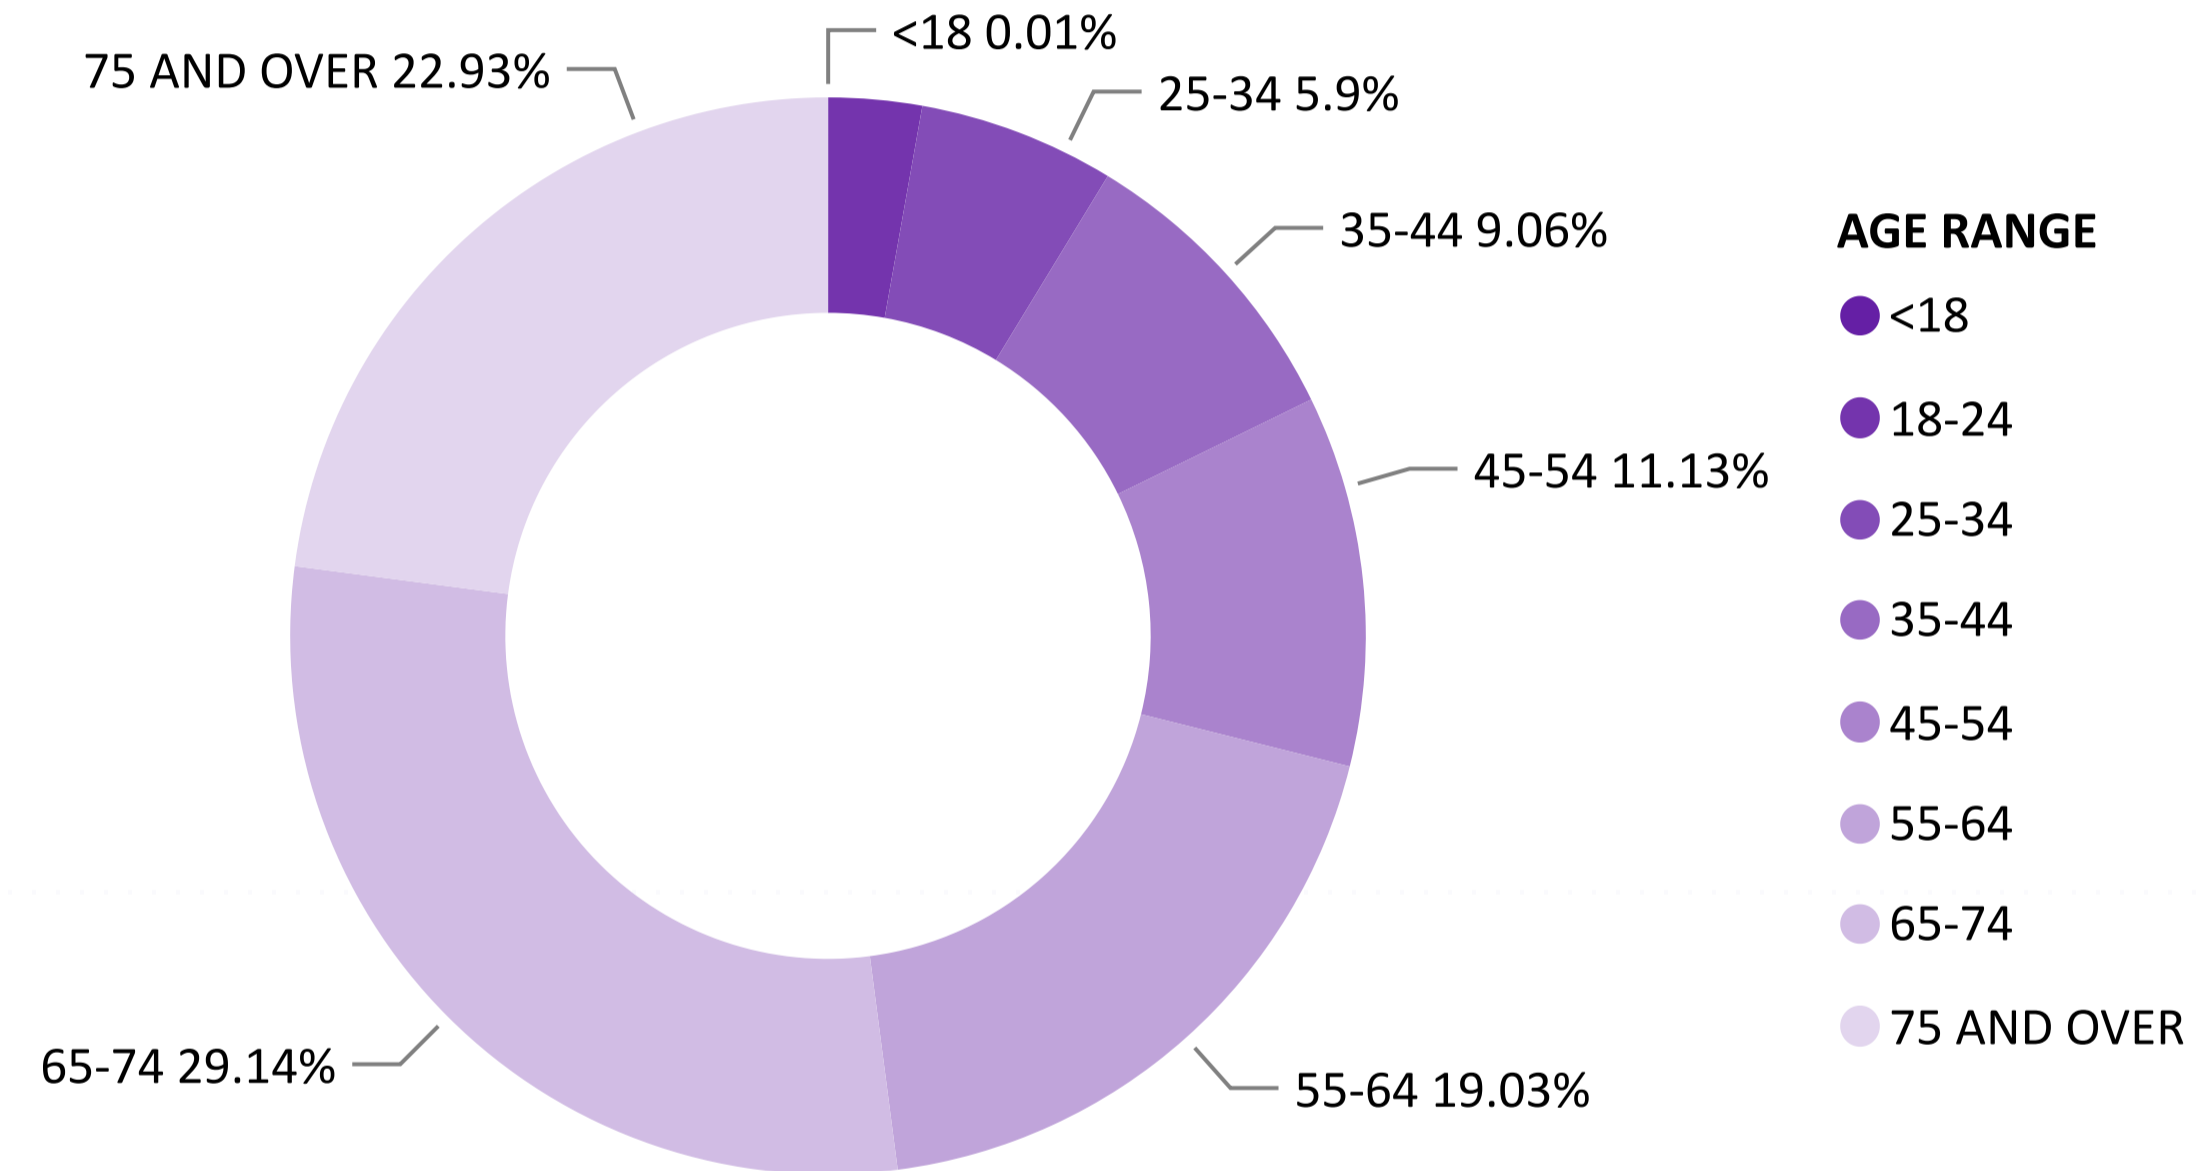

Total Ballots Returned

(as of 11:30 PM, November 2, 2023)

654,449

November 3, 2023
Ballot Return Reporting

Ballots Returned by Major Party Registration

Ballots Returned by Party Registration

Trend Line of Ballots Returned by Day 2019, 2021 & 2023 by Major Party Registration

Percent of Total Active Voters by Party Registration

Total Ballots Returned

(as of 11:30 PM, November 2, 2023)

654,449

November 3, 2023
Ballot Return Reporting

Ballots Returned by Age Range and Party

Ballots Returned by Gender and Party

Total Ballots Returned

(as of 11:30 PM, November 2, 2023)

654,449

November 3, 2023
Ballot Return Reporting

Ballots Returned by Age Range

Ballots Returned by Gender/Age Range