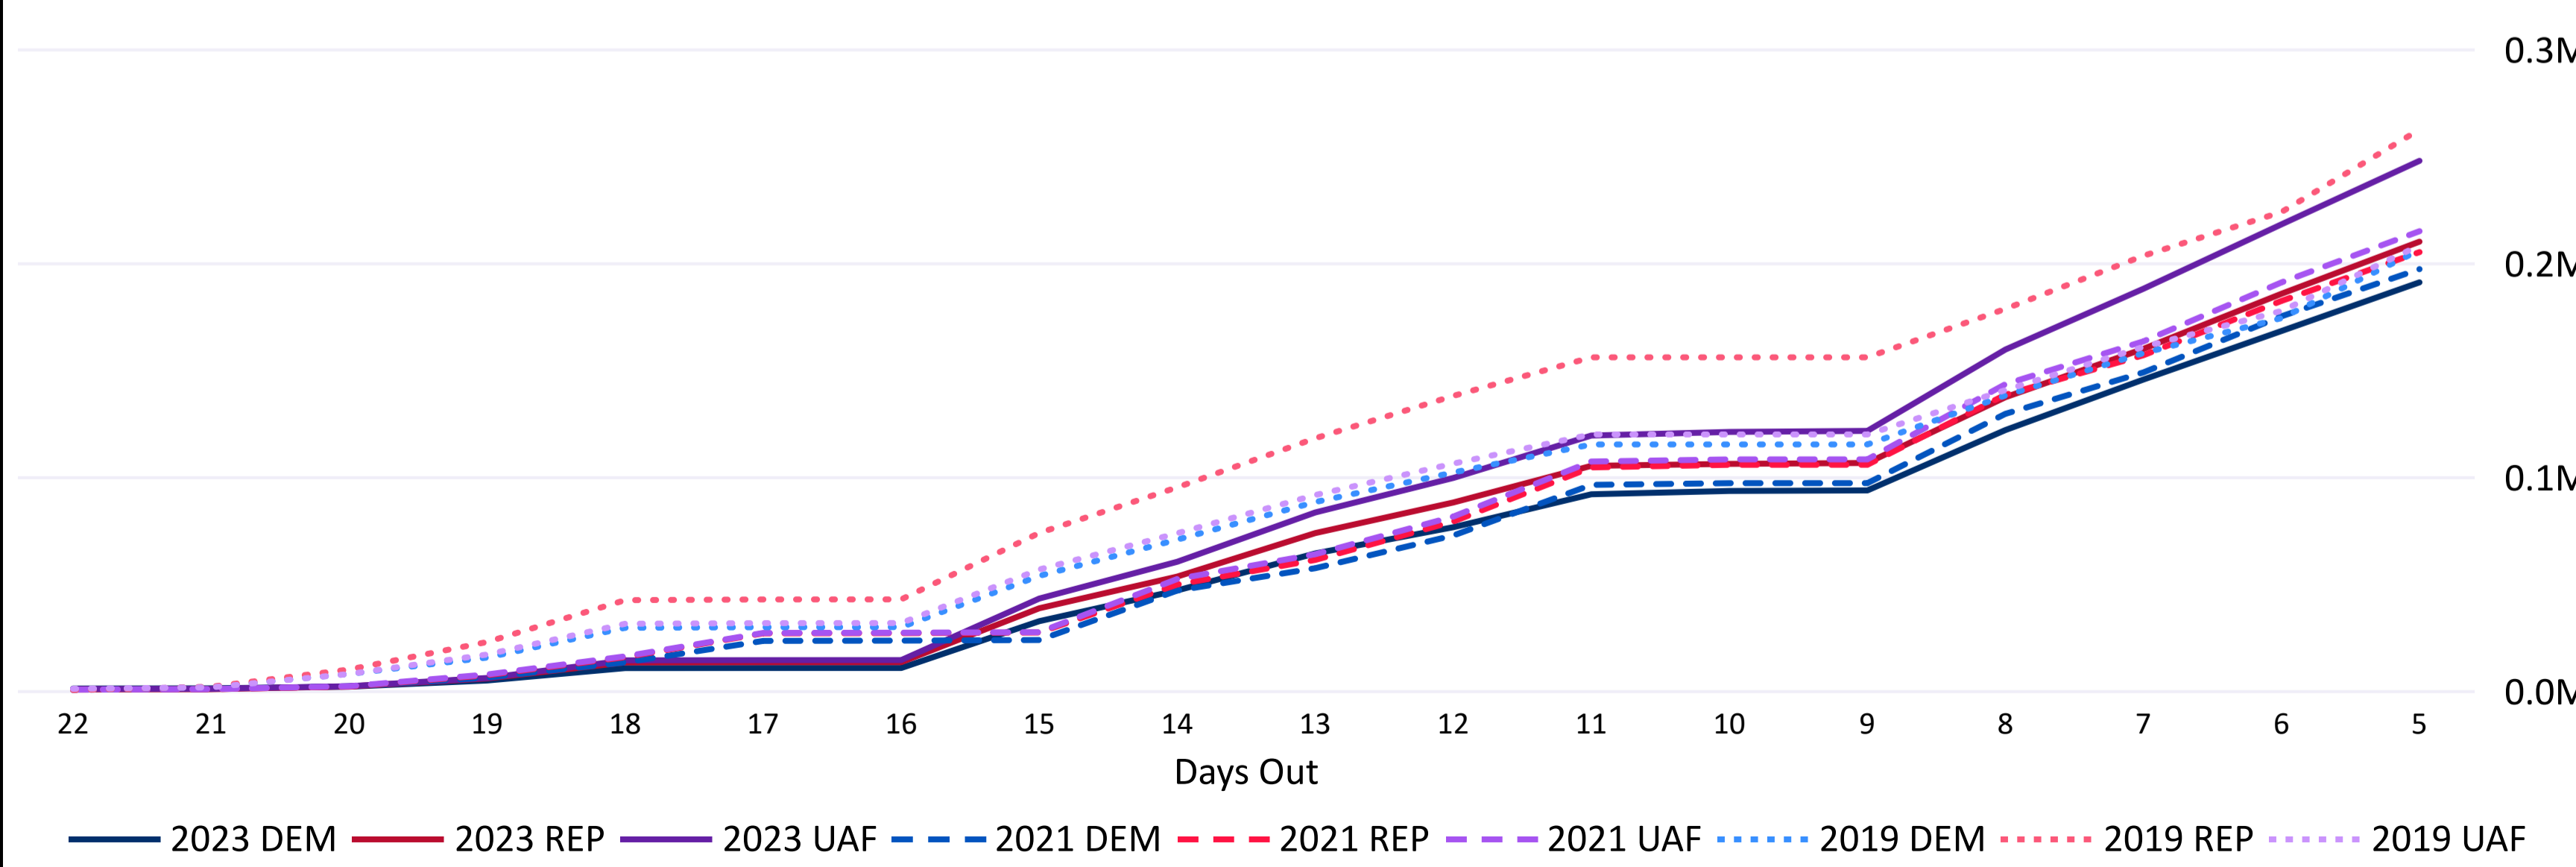

Total Ballots Returned

(as of 11:30 PM, November 2, 2023)

654,449

November 3, 2023
Ballot Return Reporting

Ballots Returned by Major Party Registration

Ballots Returned by Party Registration

Trend Line of Ballots Returned by Day 2019, 2021 & 2023 by Major Party Registration

Percent of Total Active Voters by Party Registration

Total Ballots Returned

(as of 11:30 PM, November 2, 2023)

654,449

November 3, 2023
Ballot Return Reporting

Ballots Returned by Age Range and Party

Ballots Returned by Gender and Party

Total Ballots Returned

(as of 11:30 PM, November 2, 2023)

654,449

November 3, 2023
Ballot Return Reporting

Ballots Returned by Age Range

Ballots Returned by Gender/Age Range