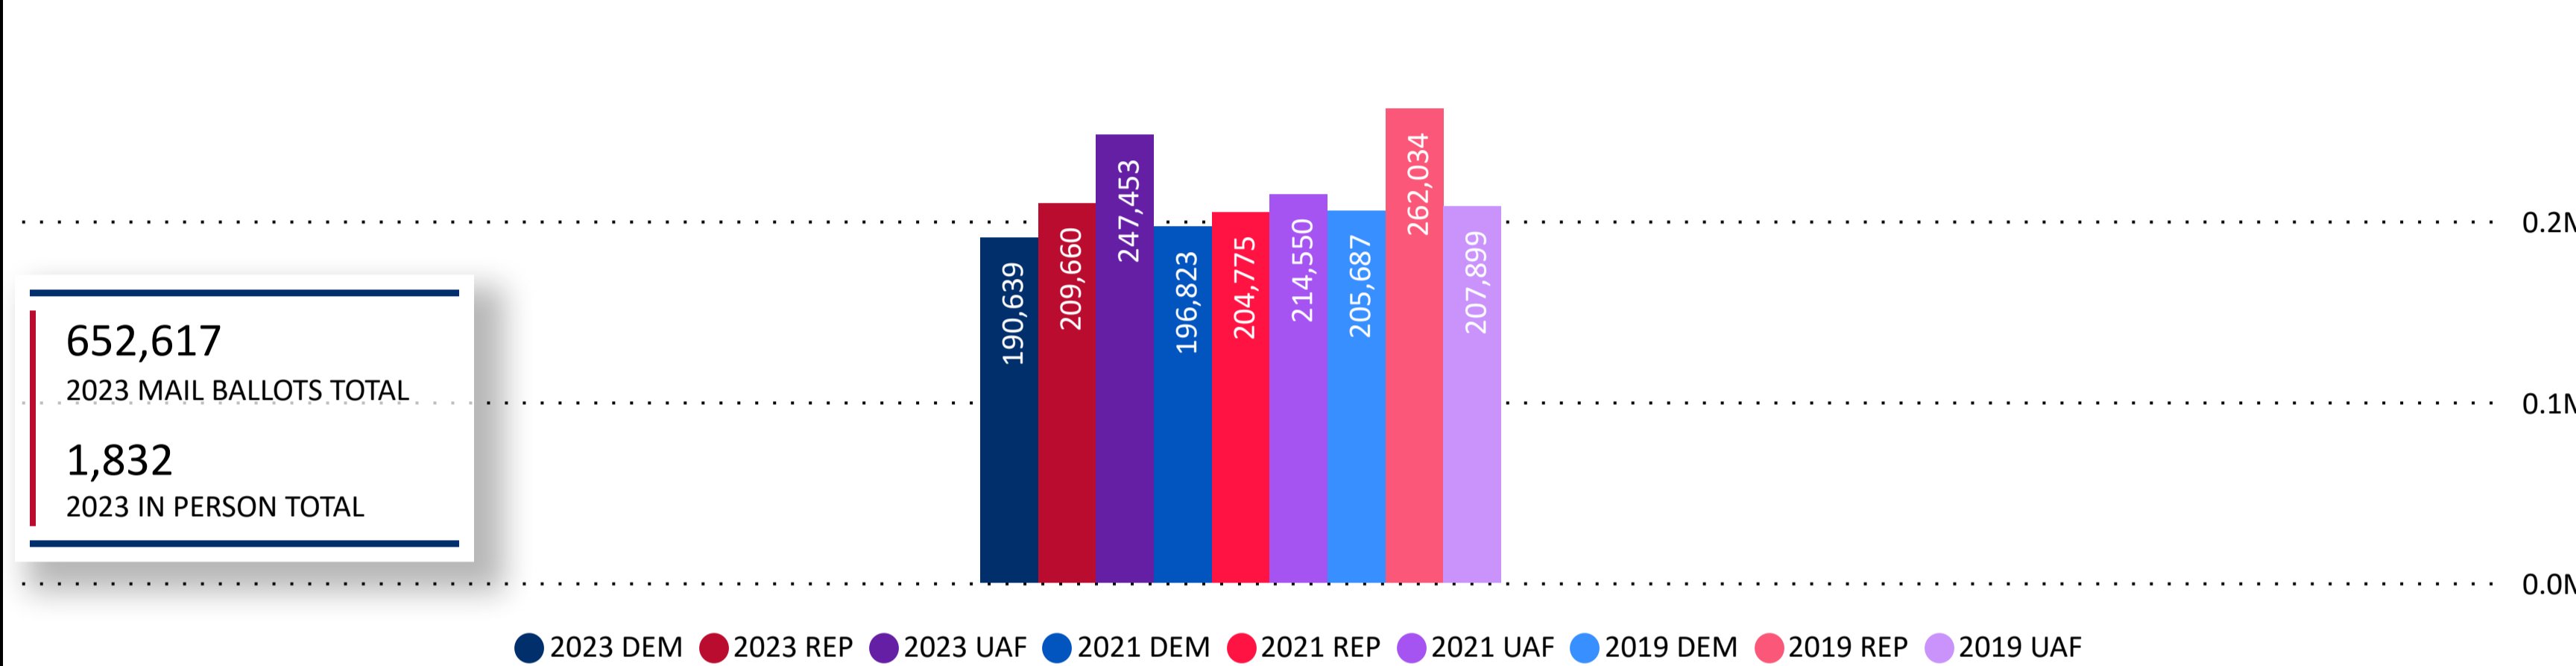

Total Ballots Returned

(as of 11:30 PM, November 2, 2023)

654,449

November 3, 2023
Ballot Return Reporting

Ballots Returned by Major Party Registration

Ballots Returned by Party Registration

Trend Line of Ballots Returned by Day 2019, 2021 & 2023 by Major Party Registration

Percent of Total Active Voters by Party Registration

Total Ballots Returned

(as of 11:30 PM, November 2, 2023)

654,449

November 3, 2023
Ballot Return Reporting

Ballots Returned by Age Range and Party

Ballots Returned by Gender and Party