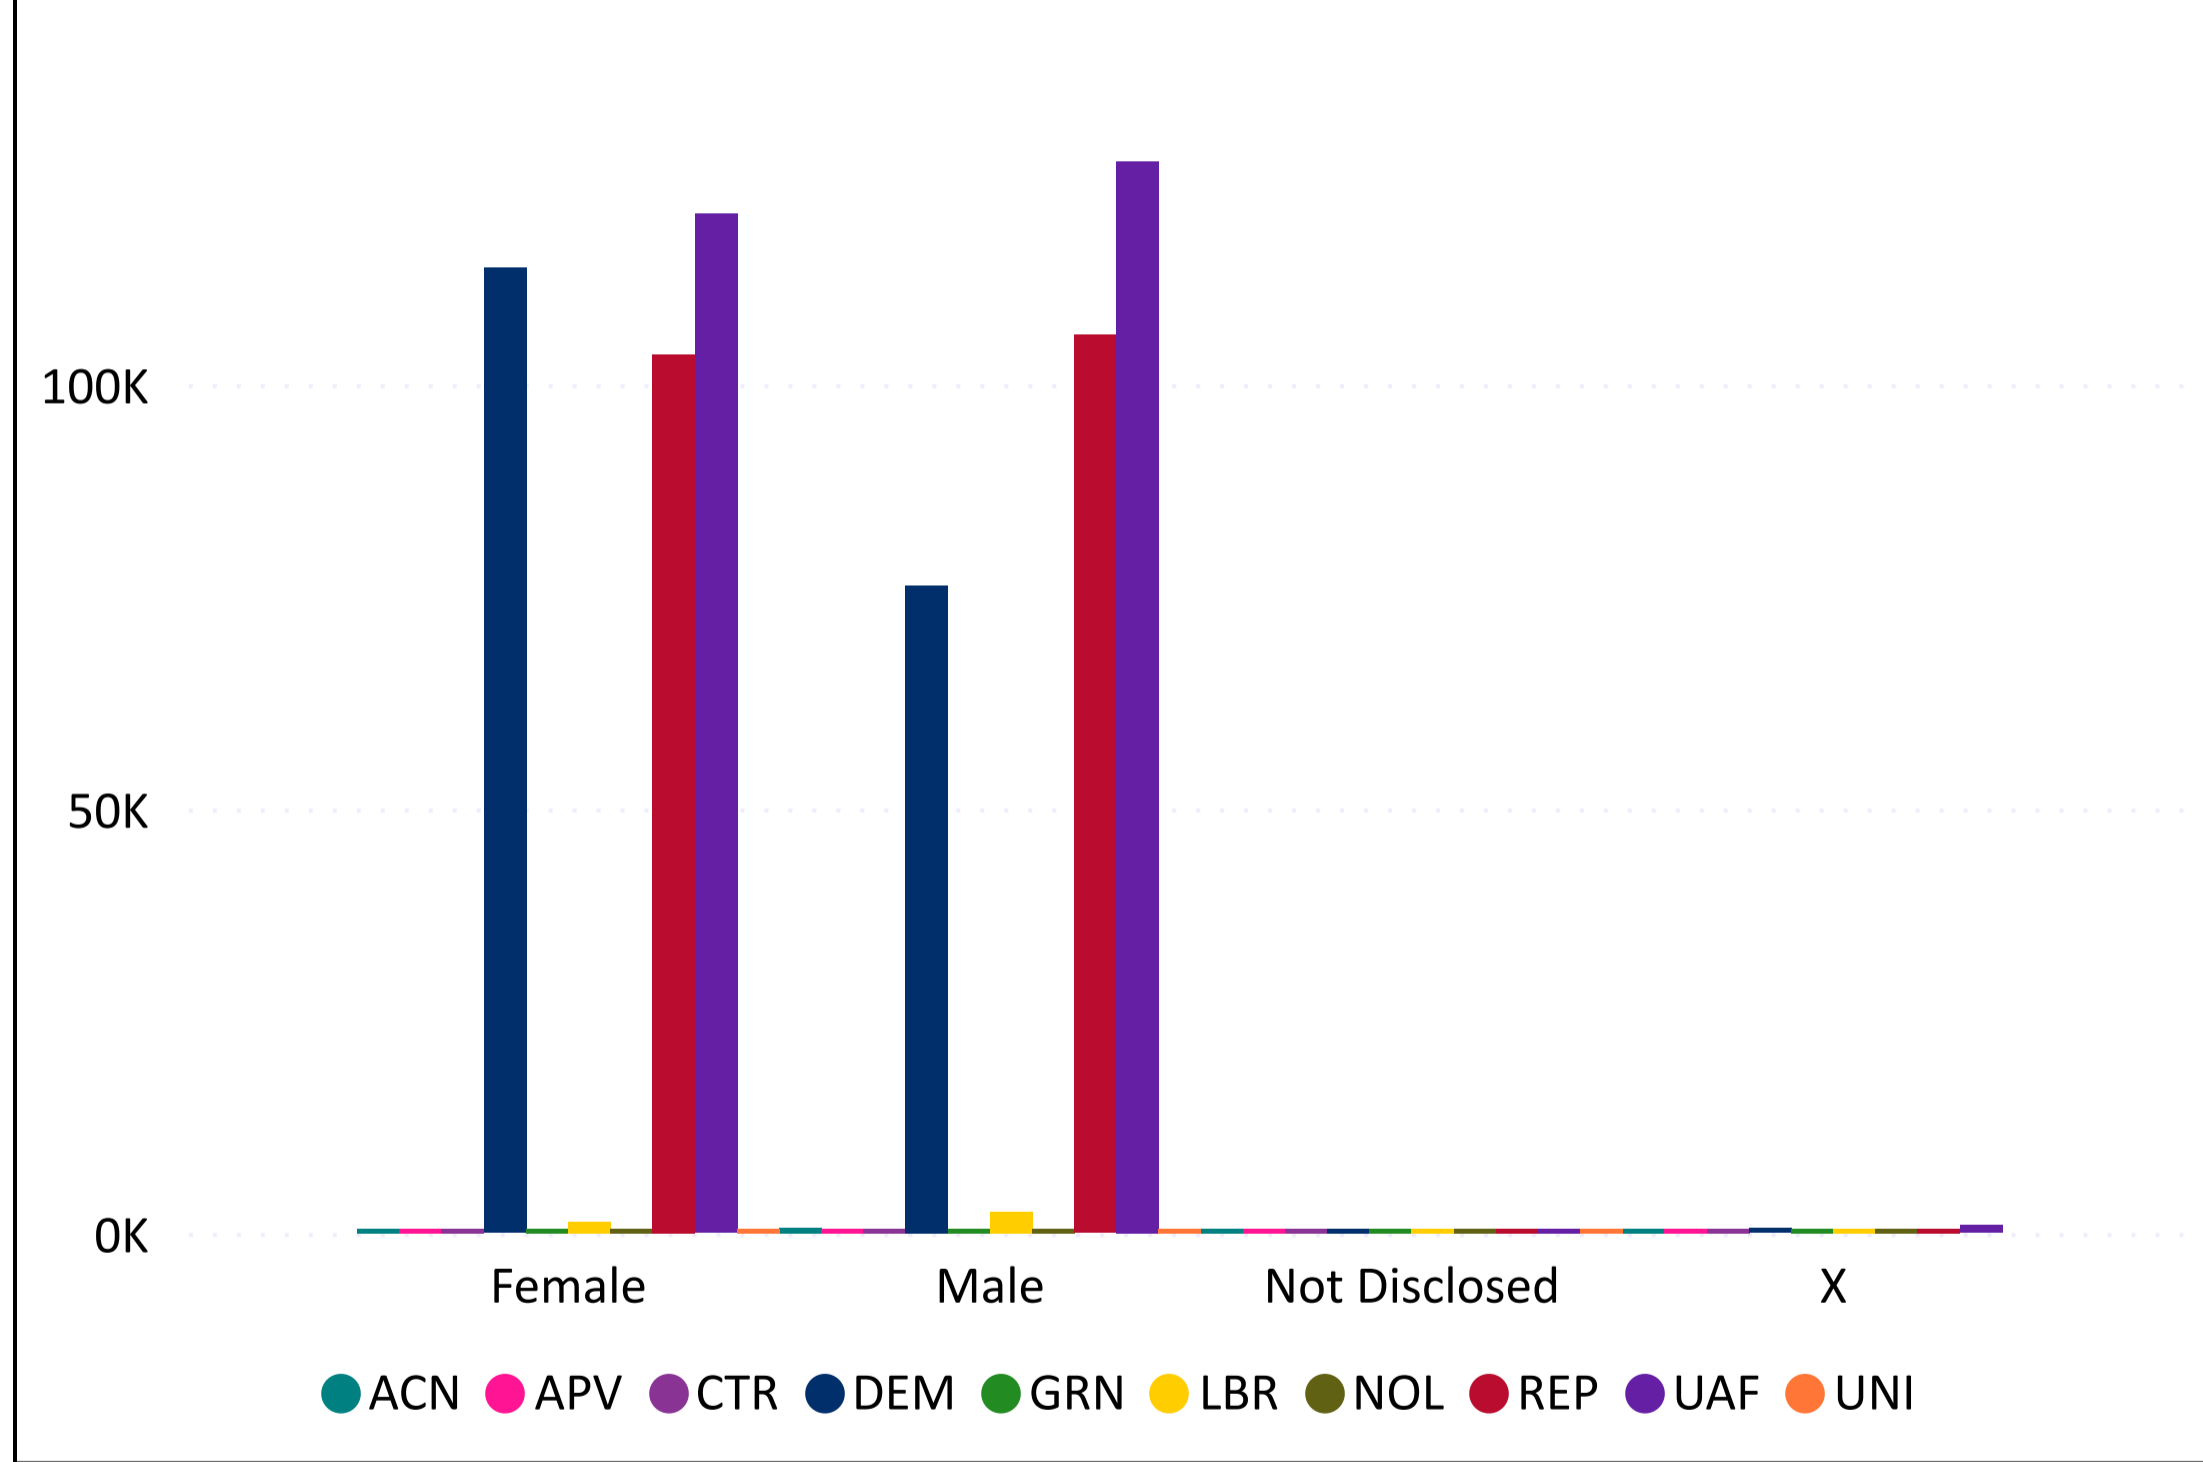

Total Ballots Returned

(as of 11:30 PM, November 2, 2023)

654,449

November 3, 2023
Ballot Return Reporting

Ballots Returned by Major Party Registration

Ballots Returned by Party Registration

Trend Line of Ballots Returned by Day 2019, 2021 & 2023 by Major Party Registration

Percent of Total Active Voters by Party Registration

Total Ballots Returned

(as of 11:30 PM, November 2, 2023)

654,449

November 3, 2023
Ballot Return Reporting

Ballots Returned by Age Range and Party

Ballots Returned by Gender and Party

Total Ballots Returned

(as of 11:30 PM, November 2, 2023)

654,449

November 3, 2023
Ballot Return Reporting

Ballots Returned by Age Range

Ballots Returned by Gender/Age Range