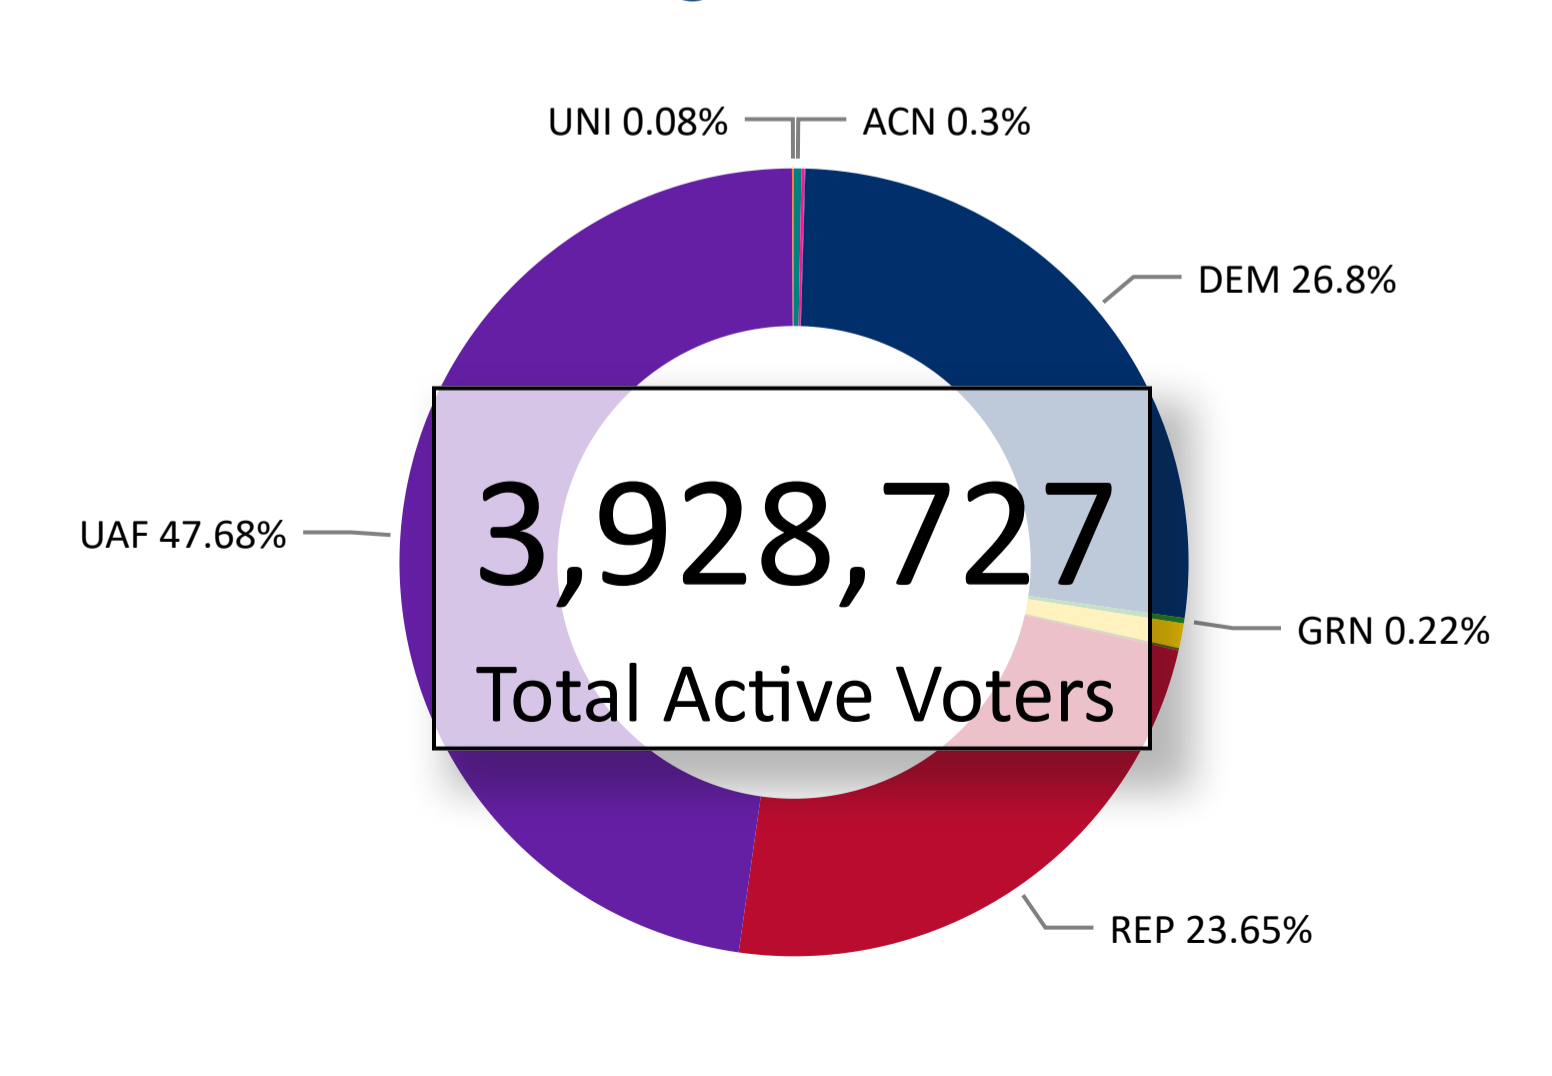

Total Ballots Returned

(as of 11:30 PM, November 2, 2023)

654,449

November 3, 2023
Ballot Return Reporting

Ballots Returned by Major Party Registration

Ballots Returned by Party Registration

Trend Line of Ballots Returned by Day 2019, 2021 & 2023 by Major Party Registration

Percent of Total Active Voters by Party Registration

Total Ballots Returned

(as of 11:30 PM, November 2, 2023)

654,449

November 3, 2023
Ballot Return Reporting

Ballots Returned by Age Range and Party

Ballots Returned by Gender and Party

Total Ballots Returned

(as of 11:30 PM, November 2, 2023)

654,449

November 3, 2023
Ballot Return Reporting

Ballots Returned by Age Range

Ballots Returned by Gender/Age Range