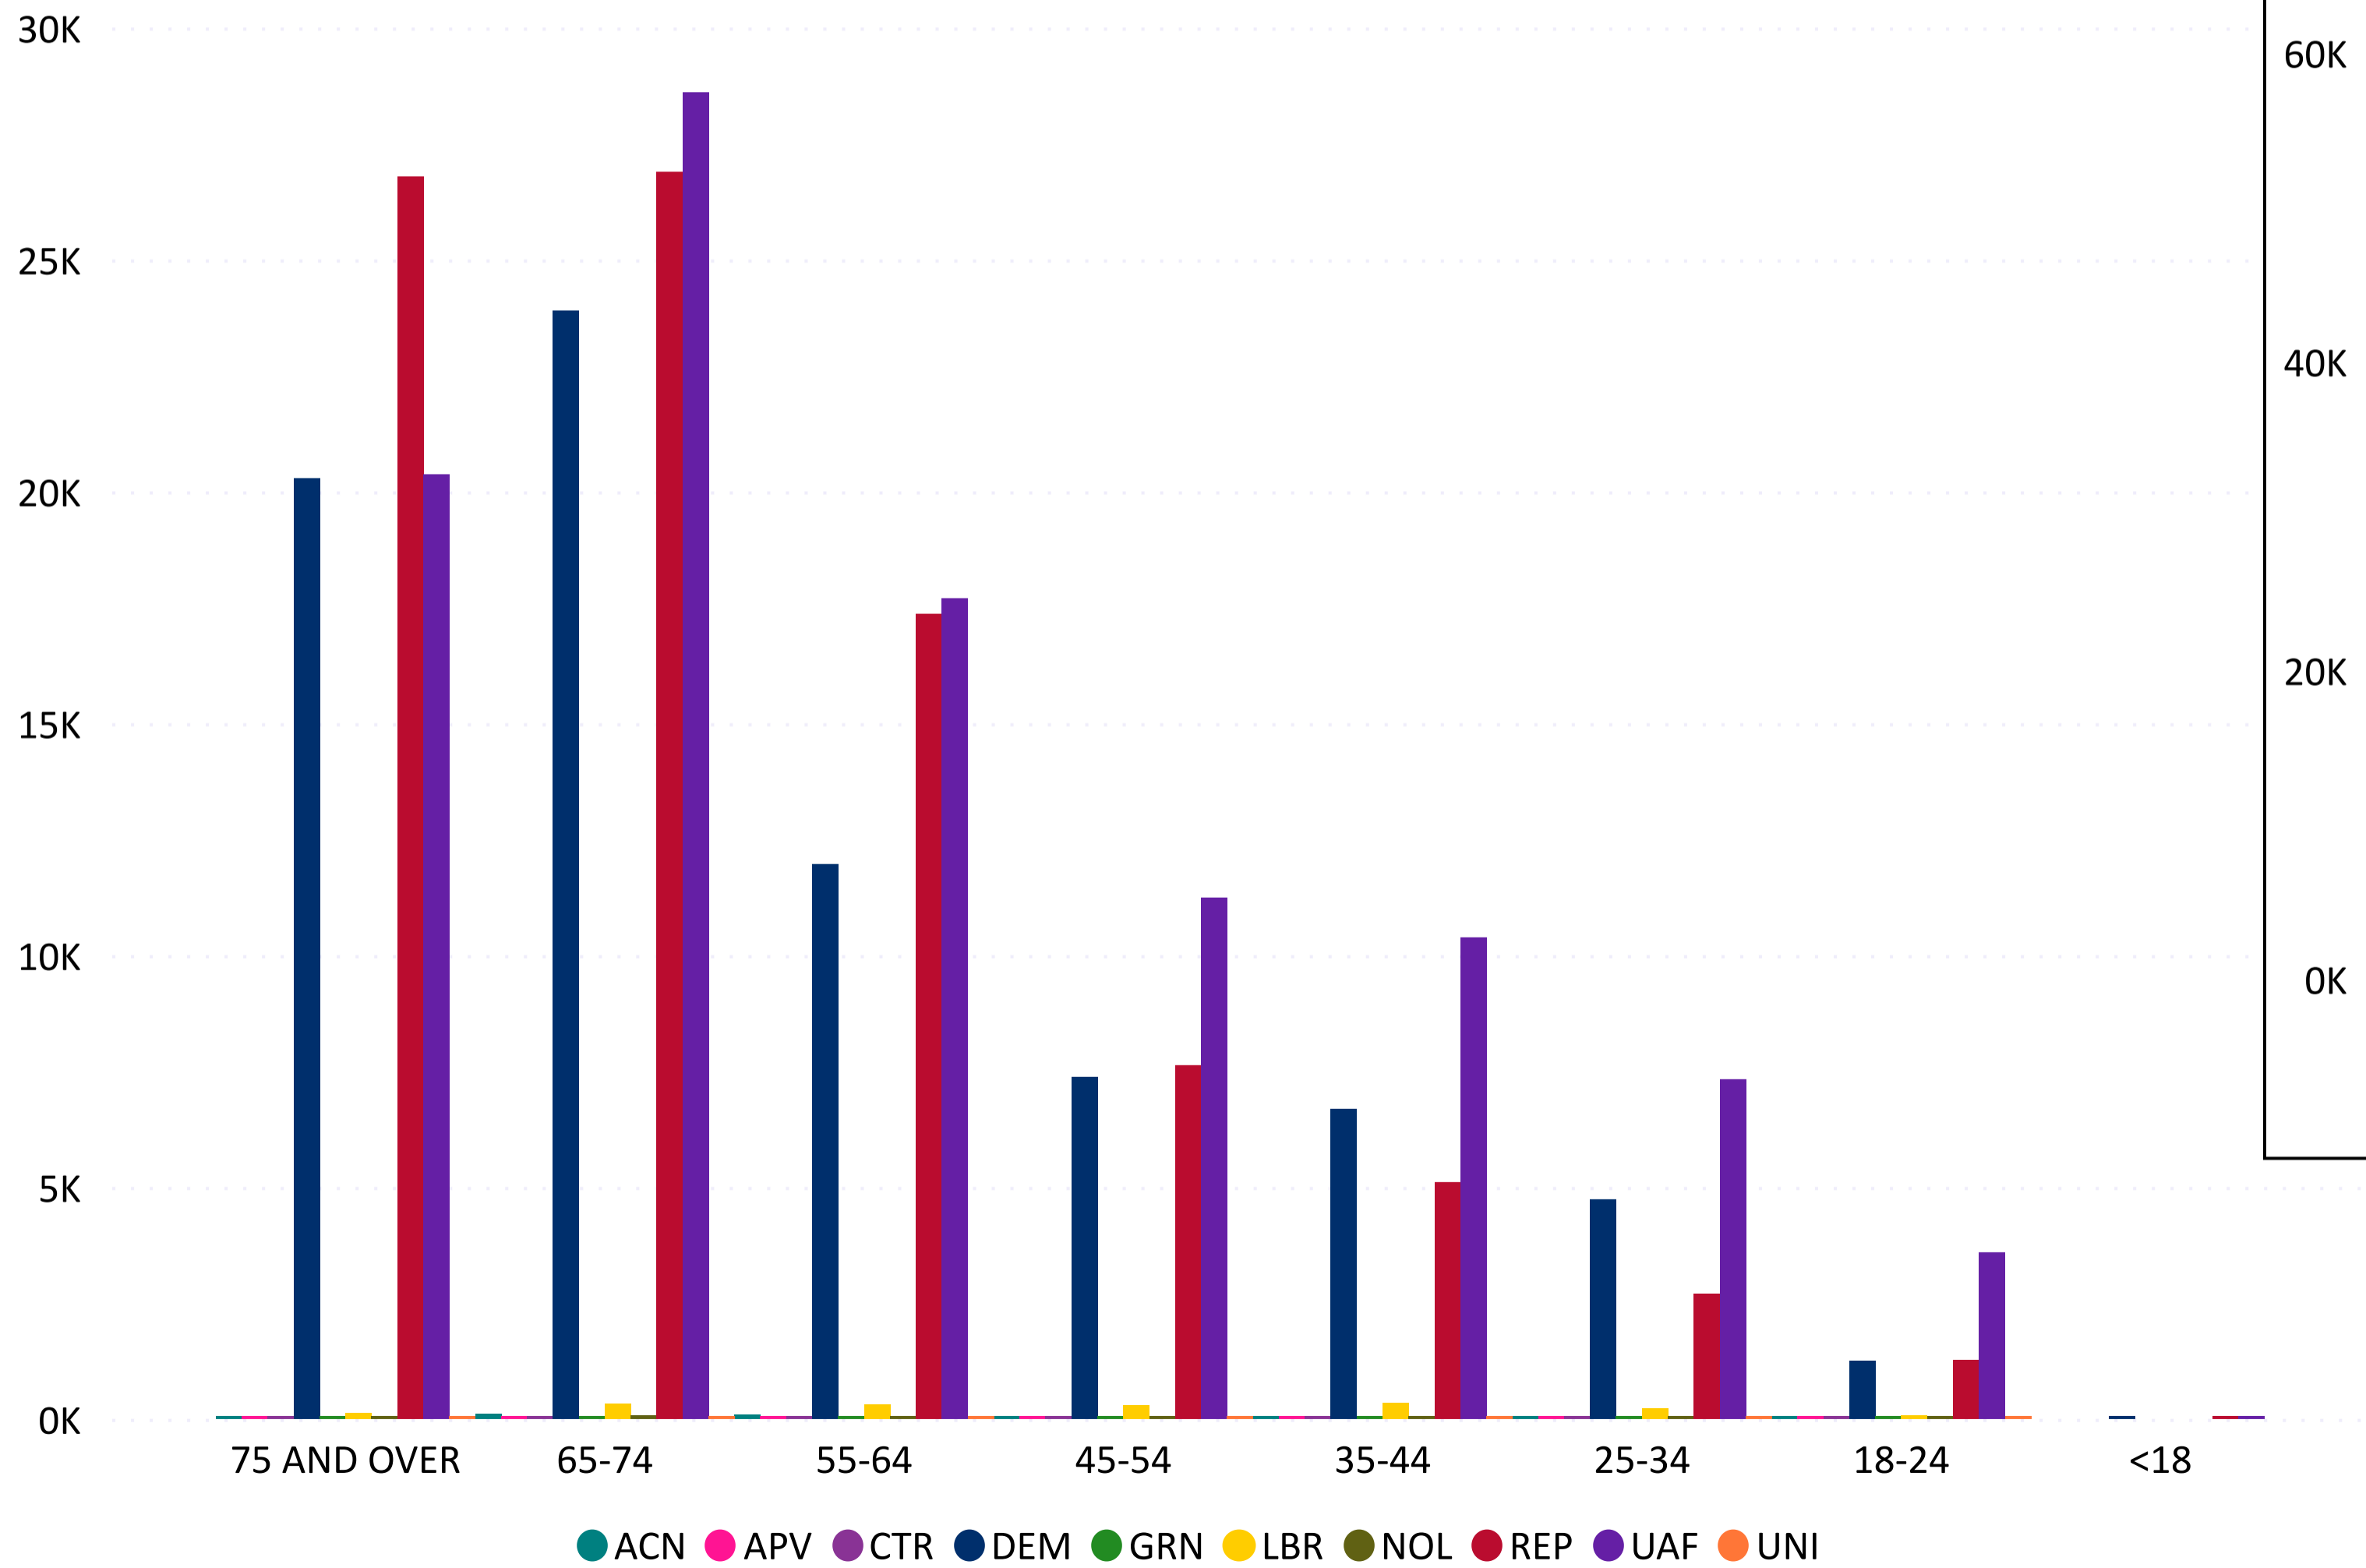

Total Ballots Returned

(as of 11:30 PM, October 26, 2023)

266,094

October 27, 2023

Ballot Return Reporting

Ballots Returned by Major Party Registration

Ballots Returned by Party Registration

Trend Line of Ballots Returned by Day 2019, 2021 & 2023 by Major Party Registration

Percent of Total Active Voters by Party Registration

Total Ballots Returned

(as of 11:30 PM, October 26, 2023)

266,094

October 27, 2023
Ballot Return Reporting

| | | | | | | | | | |
|-------------|------------|------------|------------|--------|----------|------------|------------|----------|----------|
| 14,345 | 576 | 25,592 | 813 | 364 | 369 | 14,624 | 4,138 | 1,437 | 149 |
| Adams | Alamosa | Arapahoe | Archuleta | Baca | Bent | Boulder | Broomfield | Chaffee | Cheyenne |
| 479 | 325 | 191 | 121 | 575 | 2,411 | 22,803 | 147 | 21,852 | 1,992 |
| Clear Creek | Conejos | Costilla | Crowley | Custer | Delta | Denver | Dolores | Douglas | Eagle |
| 35,431 | 2,255 | 2,672 | 1,622 | 287 | 379 | 1,363 | 126 | 849 | 37 |
| El Paso | Elbert | Fremont | Garfield | Gilpin | Grand | Gunnison | Hinsdale | Huerfano | Jackson |
| 34,844 | 162 | 555 | 2,519 | 227 | 17,864 | 768 | 401 | 1,784 | 11,440 |
| Jefferson | Kiowa | Kit Carson | La Plata | Lake | Larimer | Las Animas | Lincoln | Logan | Mesa |
| 110 | 1 | 1,339 | 3,865 | 1,426 | 1,727 | 524 | 534 | 389 | 851 |
| Mineral | Moffat | Montezuma | Montrose | Morgan | Otero | Ouray | Park | Phillips | Pitkin |
| 970 | 8,274 | 332 | 511 | 607 | 436 | 84 | 476 | 249 | 80 |
| Prowers | Pueblo | Rio Blanco | Rio Grande | Routt | Saguache | San Juan | San Miguel | Sedgwick | Summit |
| 301 | 460 | 12,976 | 684 | | | | | | |
| Teller | Washington | Weld | Yuma | | | | | | |

Total Ballots Returned

(as of 11:30 PM, October 26, 2023)

266,094

October 27, 2023
Ballot Return Reporting

Ballots Returned by Age Range and Party

Ballots Returned by Gender and Party

Total Ballots Returned