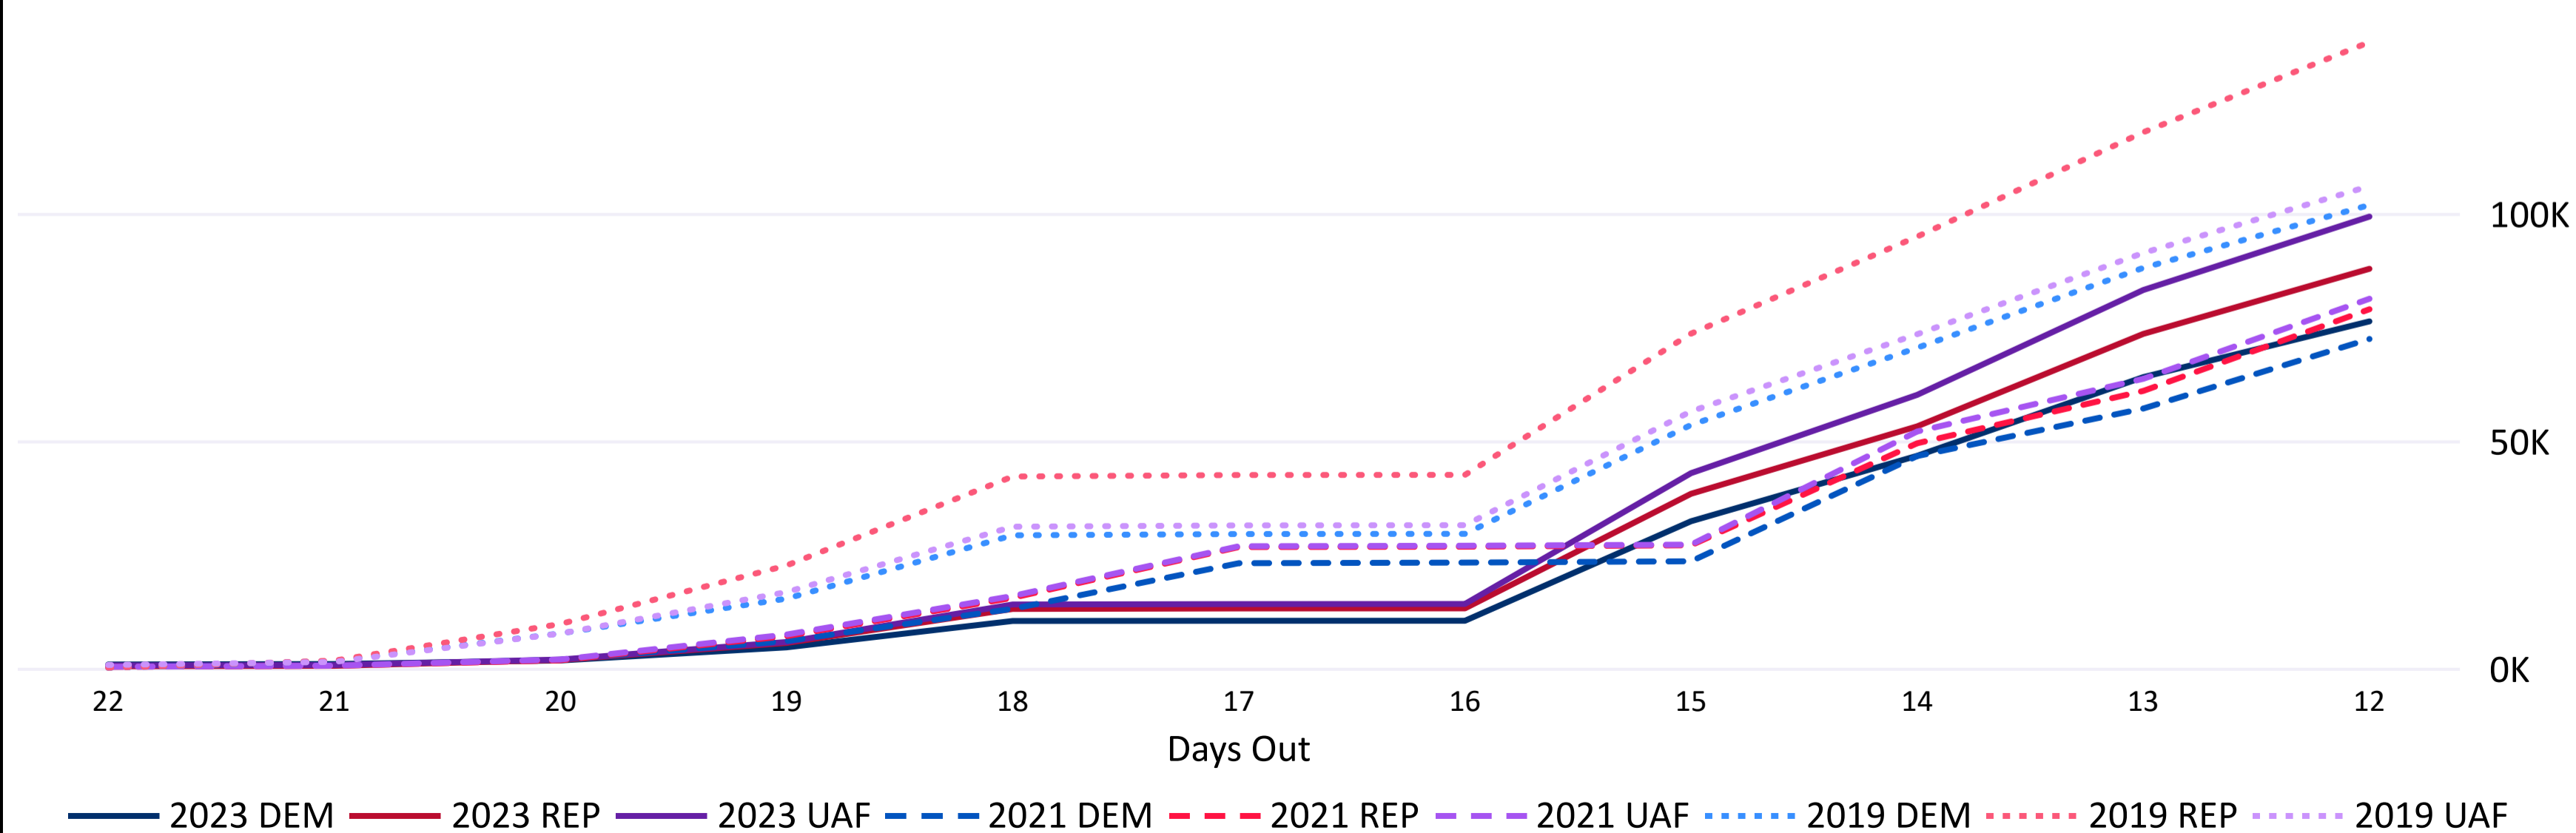

Total Ballots Returned

(as of 11:30 PM, October 26, 2023)

266,094

October 27, 2023

Ballot Return Reporting

Ballots Returned by Major Party Registration

Ballots Returned by Party Registration

Trend Line of Ballots Returned by Day 2019, 2021 & 2023 by Major Party Registration

Percent of Total Active Voters by Party Registration

Total Ballots Returned

(as of 11:30 PM, October 26, 2023)

266,094

October 27, 2023
Ballot Return Reporting

| | | | | | | | | | |
|-------------|------------|------------|------------|--------|----------|------------|------------|----------|----------|
| 14,345 | 576 | 25,592 | 813 | 364 | 369 | 14,624 | 4,138 | 1,437 | 149 |
| Adams | Alamosa | Arapahoe | Archuleta | Baca | Bent | Boulder | Broomfield | Chaffee | Cheyenne |
| 479 | 325 | 191 | 121 | 575 | 2,411 | 22,803 | 147 | 21,852 | 1,992 |
| Clear Creek | Conejos | Costilla | Crowley | Custer | Delta | Denver | Dolores | Douglas | Eagle |
| 35,431 | 2,255 | 2,672 | 1,622 | 287 | 379 | 1,363 | 126 | 849 | 37 |
| El Paso | Elbert | Fremont | Garfield | Gilpin | Grand | Gunnison | Hinsdale | Huerfano | Jackson |
| 34,844 | 162 | 555 | 2,519 | 227 | 17,864 | 768 | 401 | 1,784 | 11,440 |
| Jefferson | Kiowa | Kit Carson | La Plata | Lake | Larimer | Las Animas | Lincoln | Logan | Mesa |
| 110 | 1 | 1,339 | 3,865 | 1,426 | 1,727 | 524 | 534 | 389 | 851 |
| Mineral | Moffat | Montezuma | Montrose | Morgan | Otero | Ouray | Park | Phillips | Pitkin |
| 970 | 8,274 | 332 | 511 | 607 | 436 | 84 | 476 | 249 | 80 |
| Prowers | Pueblo | Rio Blanco | Rio Grande | Routt | Saguache | San Juan | San Miguel | Sedgwick | Summit |
| 301 | 460 | 12,976 | 684 | | | | | | |
| Teller | Washington | Weld | Yuma | | | | | | |

Total Ballots Returned

(as of 11:30 PM, October 26, 2023)

266,094

October 27, 2023
Ballot Return Reporting

Ballots Returned by Age Range and Party

Ballots Returned by Gender and Party

Total Ballots Returned