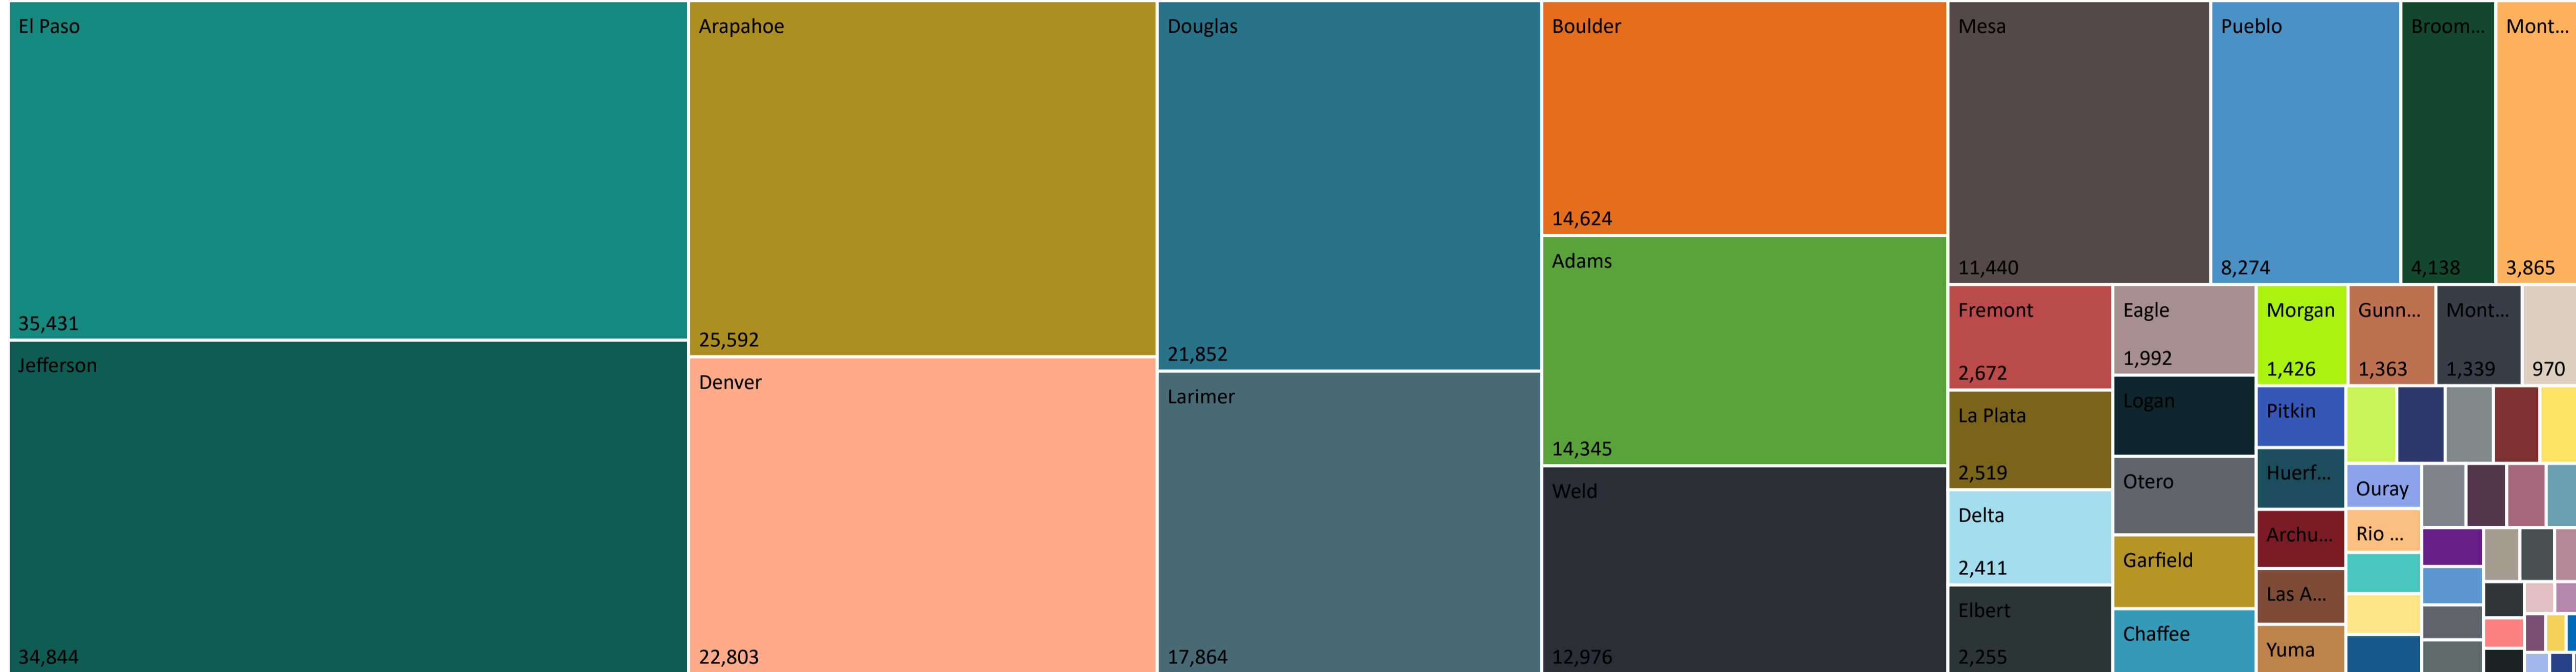

Total Ballots Returned

(as of 11:30 PM, October 26, 2023)

266,094

October 27, 2023

Ballot Return Reporting

Ballots Returned by Major Party Registration

Ballots Returned by Party Registration

Trend Line of Ballots Returned by Day 2019, 2021 & 2023 by Major Party Registration

Percent of Total Active Voters by Party Registration

Total Ballots Returned

(as of 11:30 PM, October 26, 2023)

266,094

October 27, 2023
Ballot Return Reporting

| | | | | | | | | | |
|-------------|------------|------------|------------|--------|----------|------------|------------|----------|----------|
| 14,345 | 576 | 25,592 | 813 | 364 | 369 | 14,624 | 4,138 | 1,437 | 149 |
| Adams | Alamosa | Arapahoe | Archuleta | Baca | Bent | Boulder | Broomfield | Chaffee | Cheyenne |
| 479 | 325 | 191 | 121 | 575 | 2,411 | 22,803 | 147 | 21,852 | 1,992 |
| Clear Creek | Conejos | Costilla | Crowley | Custer | Delta | Denver | Dolores | Douglas | Eagle |
| 35,431 | 2,255 | 2,672 | 1,622 | 287 | 379 | 1,363 | 126 | 849 | 37 |
| El Paso | Elbert | Fremont | Garfield | Gilpin | Grand | Gunnison | Hinsdale | Huerfano | Jackson |
| 34,844 | 162 | 555 | 2,519 | 227 | 17,864 | 768 | 401 | 1,784 | 11,440 |
| Jefferson | Kiowa | Kit Carson | La Plata | Lake | Larimer | Las Animas | Lincoln | Logan | Mesa |
| 110 | 1 | 1,339 | 3,865 | 1,426 | 1,727 | 524 | 534 | 389 | 851 |
| Mineral | Moffat | Montezuma | Montrose | Morgan | Otero | Ouray | Park | Phillips | Pitkin |
| 970 | 8,274 | 332 | 511 | 607 | 436 | 84 | 476 | 249 | 80 |
| Prowers | Pueblo | Rio Blanco | Rio Grande | Routt | Saguache | San Juan | San Miguel | Sedgwick | Summit |
| 301 | 460 | 12,976 | 684 | | | | | | |
| Teller | Washington | Weld | Yuma | | | | | | |

Total Ballots Returned

(as of 11:30 PM, October 26, 2023)

266,094

October 27, 2023
Ballot Return Reporting

Ballots Returned by Age Range and Party

Ballots Returned by Gender and Party

Total Ballots Returned