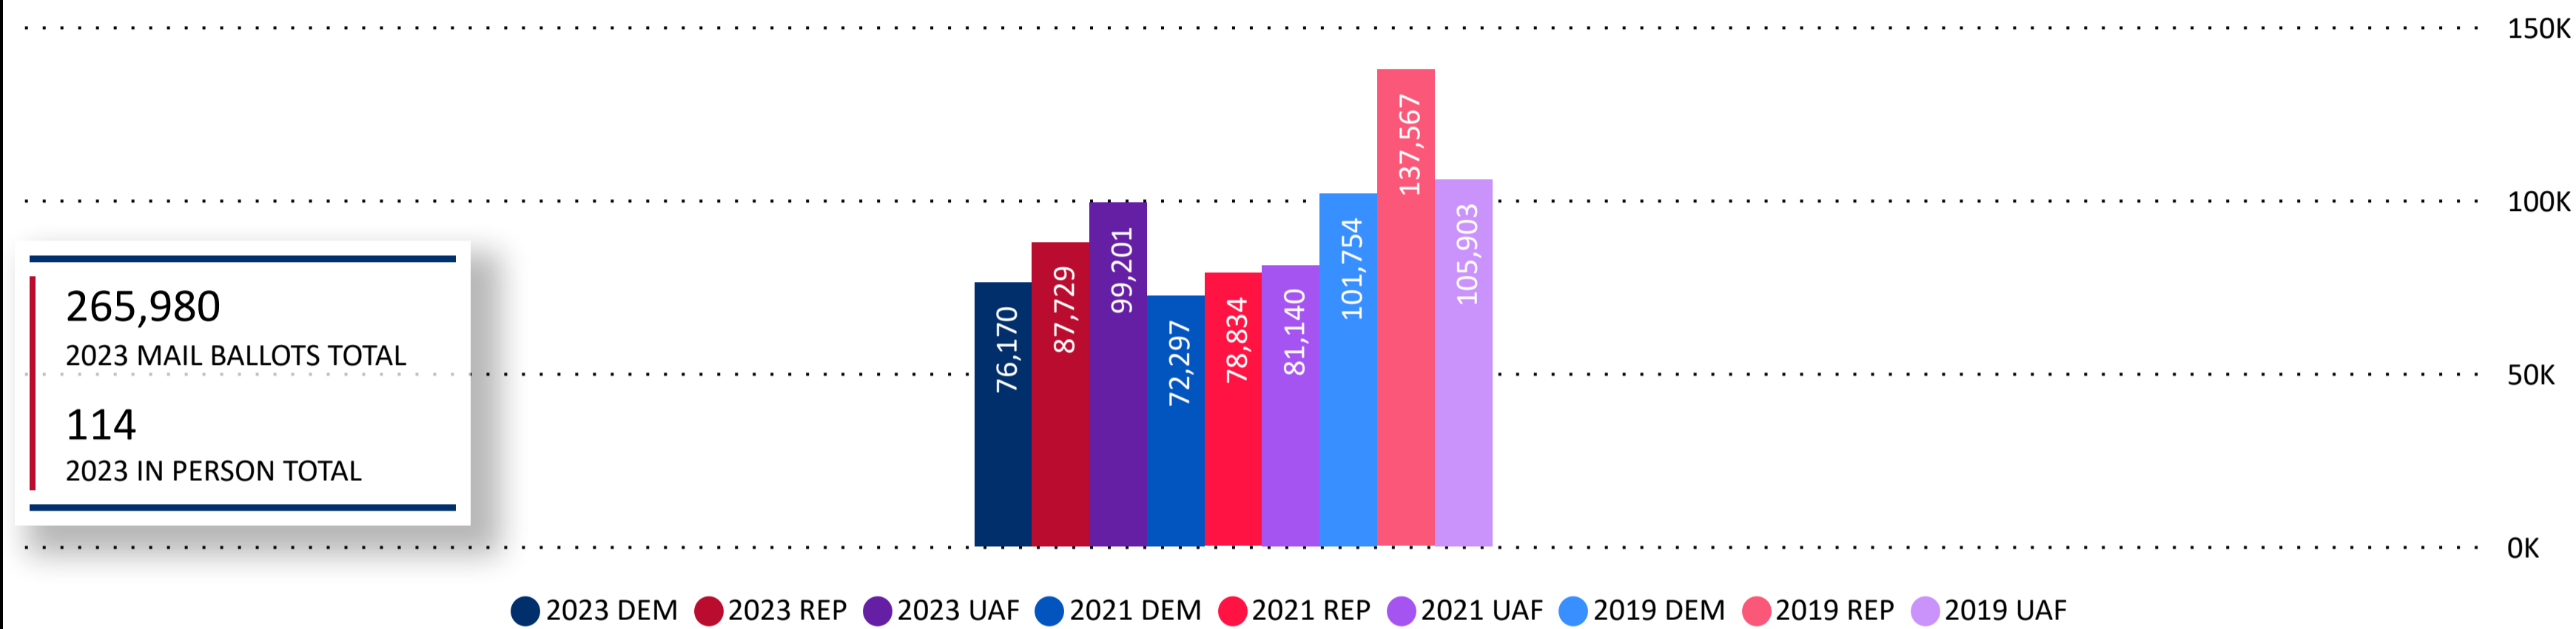

Total Ballots Returned

(as of 11:30 PM, October 26, 2023)

266,094

October 27, 2023

Ballot Return Reporting

Ballots Returned by Major Party Registration

Ballots Returned by Party Registration

Trend Line of Ballots Returned by Day 2019, 2021 & 2023 by Major Party Registration

Percent of Total Active Voters by Party Registration

Total Ballots Returned

(as of 11:30 PM, October 26, 2023)

266,094

October 27, 2023
Ballot Return Reporting

| | | | | | | | | | |
|-------------|------------|------------|------------|--------|----------|------------|------------|----------|----------|
| 14,345 | 576 | 25,592 | 813 | 364 | 369 | 14,624 | 4,138 | 1,437 | 149 |
| Adams | Alamosa | Arapahoe | Archuleta | Baca | Bent | Boulder | Broomfield | Chaffee | Cheyenne |
| 479 | 325 | 191 | 121 | 575 | 2,411 | 22,803 | 147 | 21,852 | 1,992 |
| Clear Creek | Conejos | Costilla | Crowley | Custer | Delta | Denver | Dolores | Douglas | Eagle |
| 35,431 | 2,255 | 2,672 | 1,622 | 287 | 379 | 1,363 | 126 | 849 | 37 |
| El Paso | Elbert | Fremont | Garfield | Gilpin | Grand | Gunnison | Hinsdale | Huerfano | Jackson |
| 34,844 | 162 | 555 | 2,519 | 227 | 17,864 | 768 | 401 | 1,784 | 11,440 |
| Jefferson | Kiowa | Kit Carson | La Plata | Lake | Larimer | Las Animas | Lincoln | Logan | Mesa |
| 110 | 1 | 1,339 | 3,865 | 1,426 | 1,727 | 524 | 534 | 389 | 851 |
| Mineral | Moffat | Montezuma | Montrose | Morgan | Otero | Ouray | Park | Phillips | Pitkin |
| 970 | 8,274 | 332 | 511 | 607 | 436 | 84 | 476 | 249 | 80 |
| Prowers | Pueblo | Rio Blanco | Rio Grande | Routt | Saguache | San Juan | San Miguel | Sedgwick | Summit |
| 301 | 460 | 12,976 | 684 | | | | | | |
| Teller | Washington | Weld | Yuma | | | | | | |