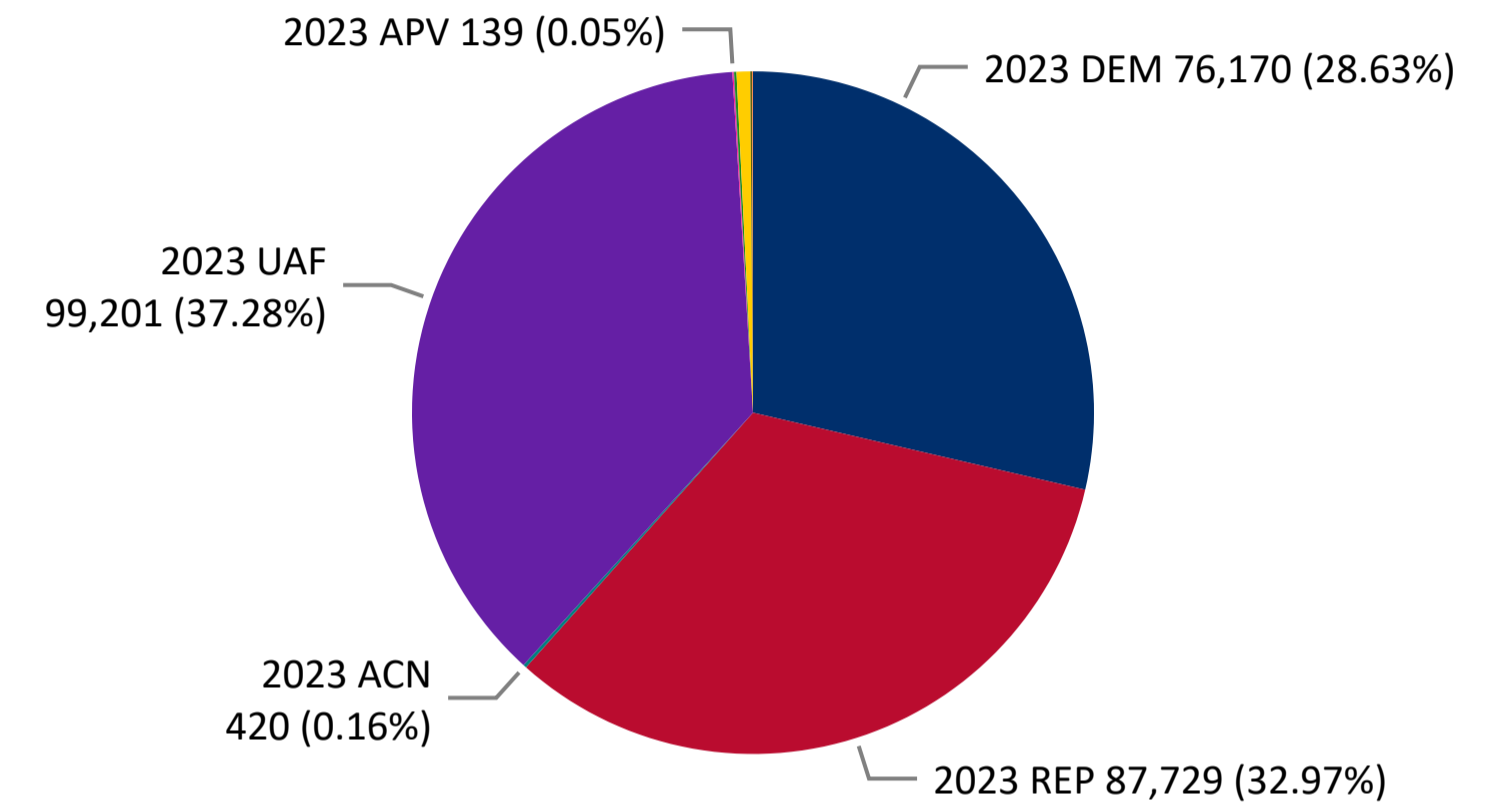

Total Ballots Returned

(as of 11:30 PM, October 26, 2023)

266,094

October 27, 2023

Ballot Return Reporting

Ballots Returned by Major Party Registration

Ballots Returned by Party Registration

Trend Line of Ballots Returned by Day 2019, 2021 & 2023 by Major Party Registration

Percent of Total Active Voters by Party Registration

Total Ballots Returned

(as of 11:30 PM, October 26, 2023)

266,094

October 27, 2023
Ballot Return Reporting

| | | | | | | | | | |
|-------------|------------|------------|------------|--------|----------|------------|------------|----------|----------|
| 14,345 | 576 | 25,592 | 813 | 364 | 369 | 14,624 | 4,138 | 1,437 | 149 |
| Adams | Alamosa | Arapahoe | Archuleta | Baca | Bent | Boulder | Broomfield | Chaffee | Cheyenne |
| 479 | 325 | 191 | 121 | 575 | 2,411 | 22,803 | 147 | 21,852 | 1,992 |
| Clear Creek | Conejos | Costilla | Crowley | Custer | Delta | Denver | Dolores | Douglas | Eagle |
| 35,431 | 2,255 | 2,672 | 1,622 | 287 | 379 | 1,363 | 126 | 849 | 37 |
| El Paso | Elbert | Fremont | Garfield | Gilpin | Grand | Gunnison | Hinsdale | Huerfano | Jackson |
| 34,844 | 162 | 555 | 2,519 | 227 | 17,864 | 768 | 401 | 1,784 | 11,440 |
| Jefferson | Kiowa | Kit Carson | La Plata | Lake | Larimer | Las Animas | Lincoln | Logan | Mesa |
| 110 | 1 | 1,339 | 3,865 | 1,426 | 1,727 | 524 | 534 | 389 | 851 |
| Mineral | Moffat | Montezuma | Montrose | Morgan | Otero | Ouray | Park | Phillips | Pitkin |
| 970 | 8,274 | 332 | 511 | 607 | 436 | 84 | 476 | 249 | 80 |
| Prowers | Pueblo | Rio Blanco | Rio Grande | Routt | Saguache | San Juan | San Miguel | Sedgwick | Summit |
| 301 | 460 | 12,976 | 684 | | | | | | |
| Teller | Washington | Weld | Yuma | | | | | | |

Total Ballots Returned

(as of 11:30 PM, October 26, 2023)

266,094

October 27, 2023
Ballot Return Reporting

Ballots Returned by Age Range and Party

Ballots Returned by Gender and Party

Total Ballots Returned