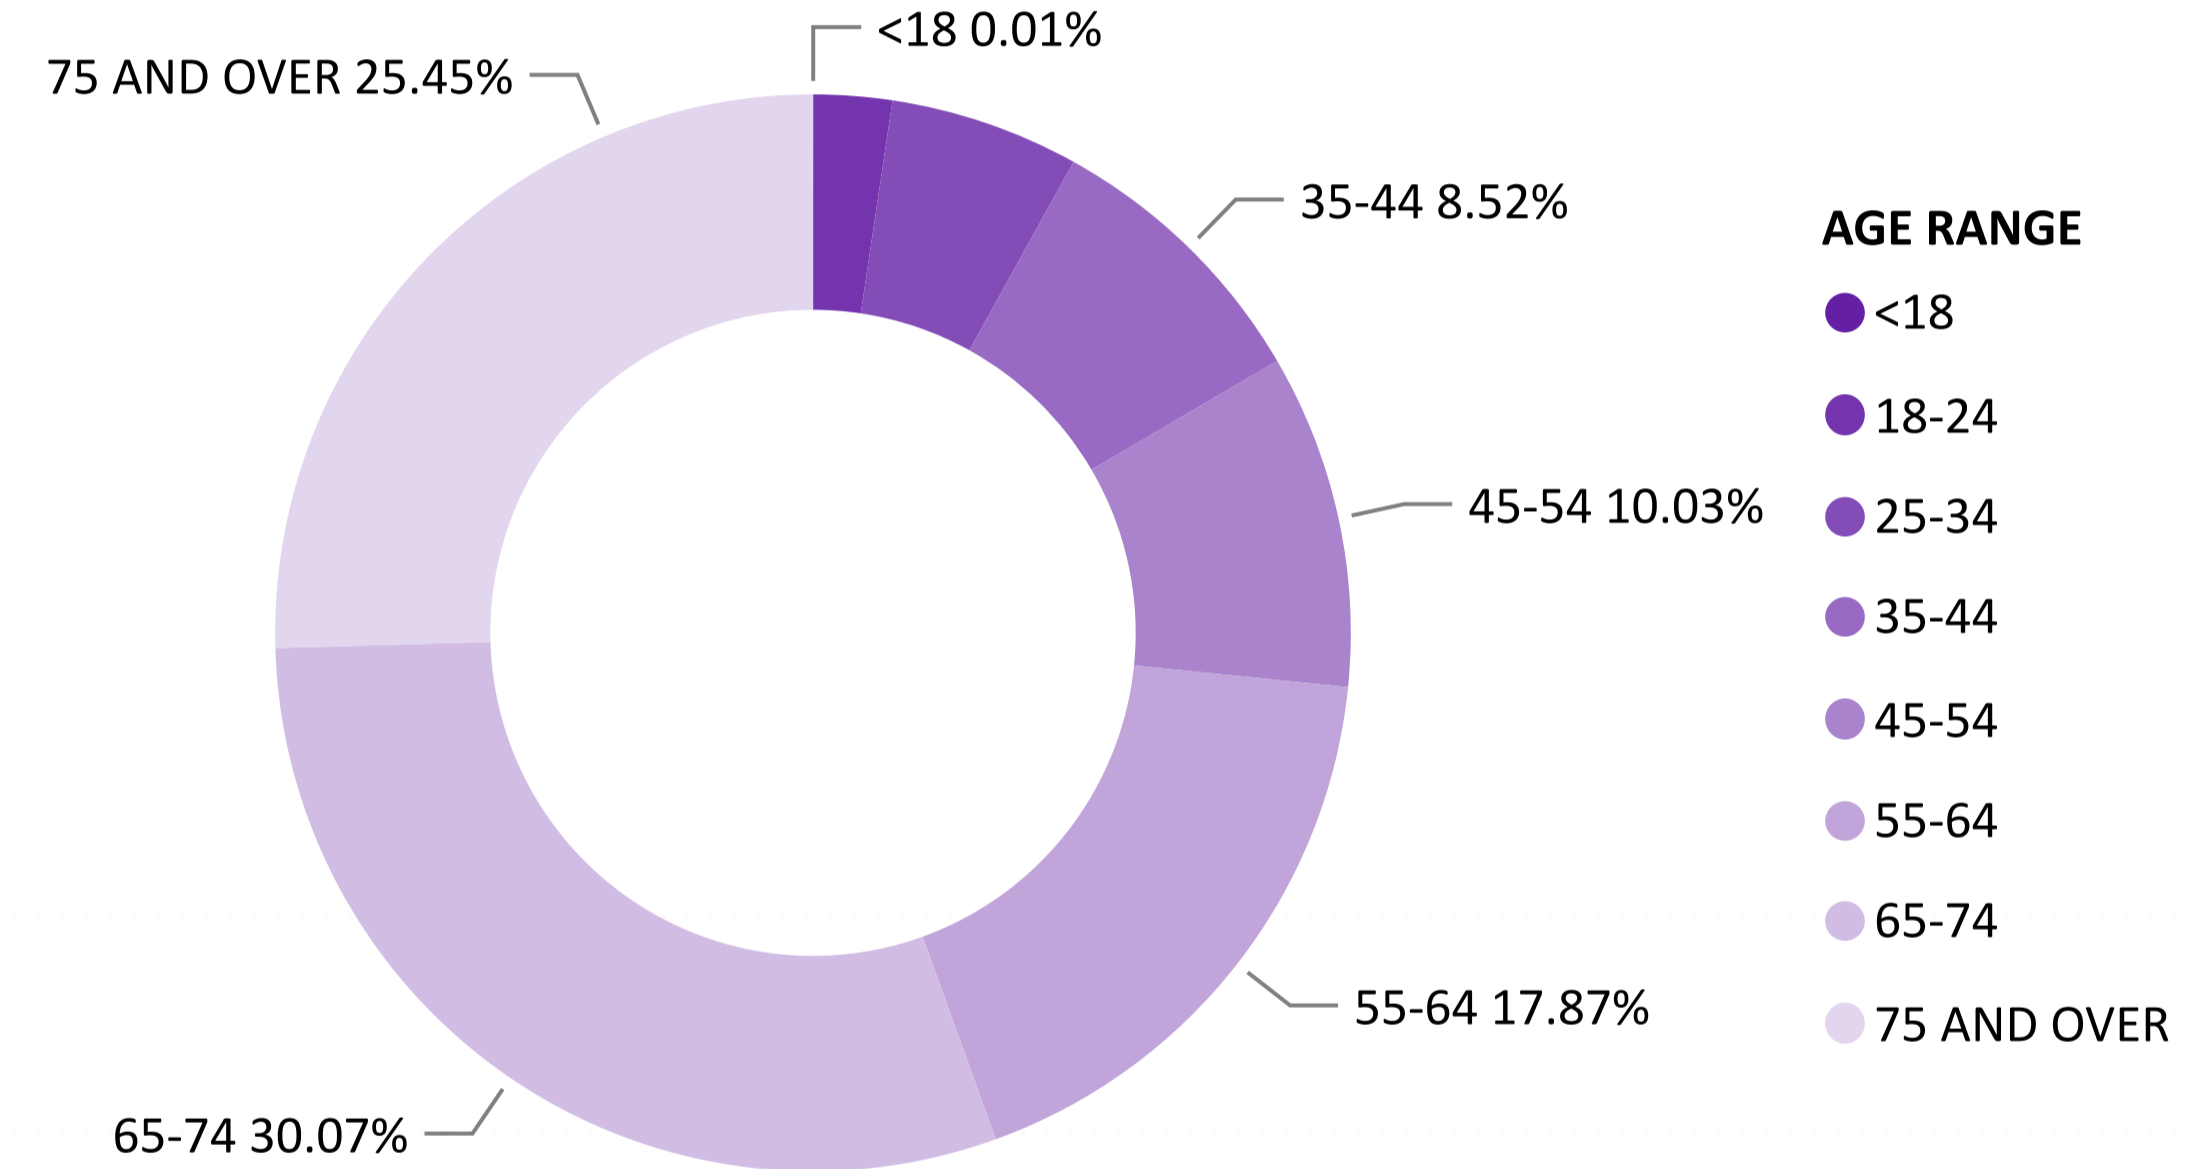

Total Ballots Returned

(as of 11:30 PM, October 26, 2023)

266,094

October 27, 2023

Ballot Return Reporting

Ballots Returned by Major Party Registration

Ballots Returned by Party Registration

Trend Line of Ballots Returned by Day 2019, 2021 & 2023 by Major Party Registration

Total Ballots Returned

(as of 11:30 PM, October 26, 2023)

266,094

October 27, 2023
Ballot Return Reporting

Ballots Returned by Age Range and Party

Ballots Returned by Gender and Party

Total Ballots Returned

(as of 11:30 PM, October 26, 2023)

266,094

October 27, 2023

Ballot Return Reporting

Ballots Returned by Age Range

Ballots Returned by Gender/Age Range