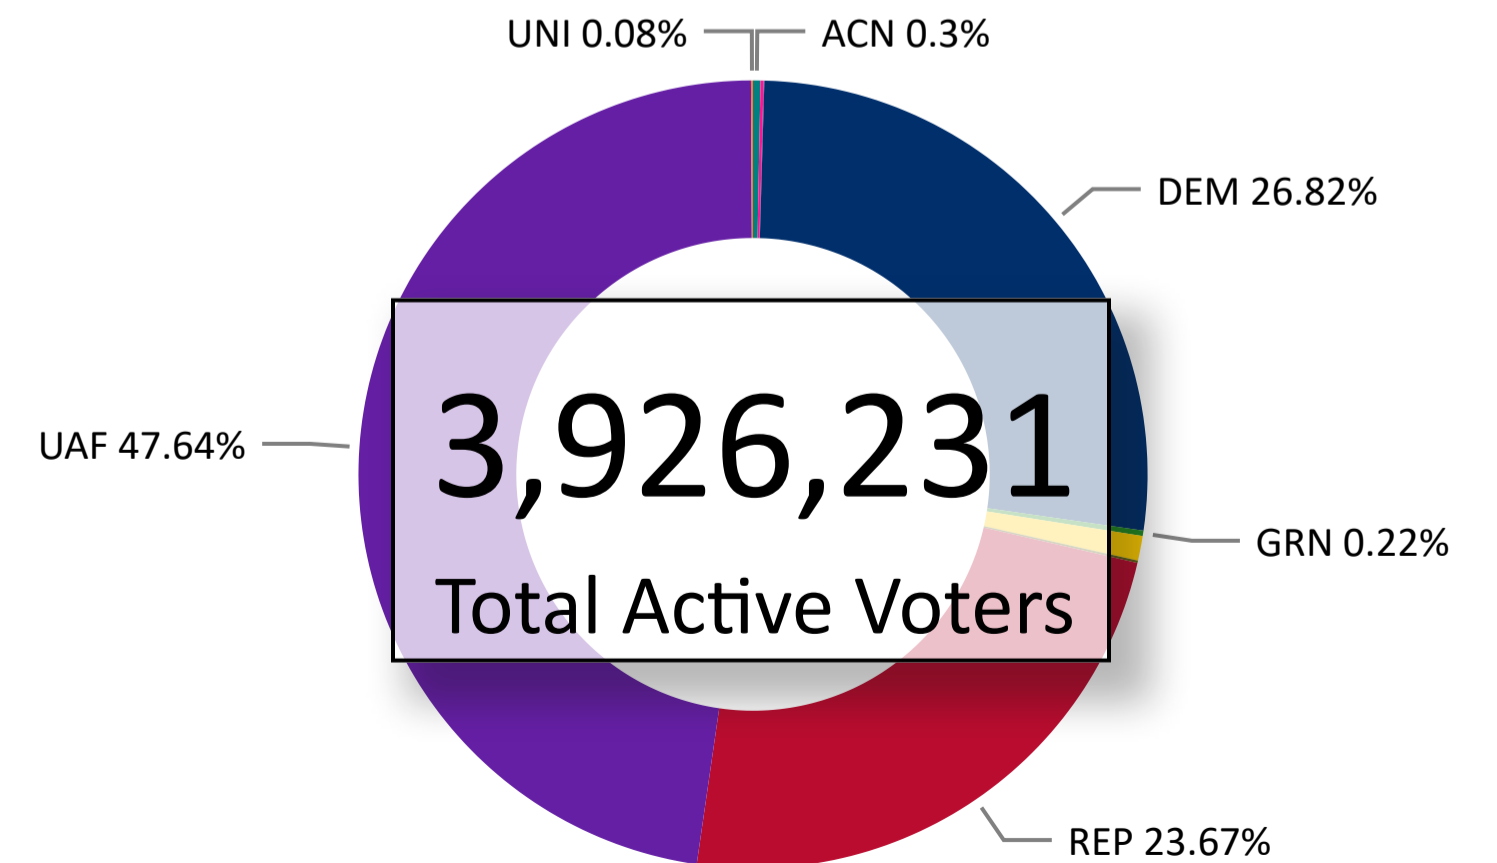

Total Ballots Returned

(as of 11:30 PM, October 26, 2023)

266,094

October 27, 2023

Ballot Return Reporting

Ballots Returned by Major Party Registration

Ballots Returned by Party Registration

Trend Line of Ballots Returned by Day 2019, 2021 & 2023 by Major Party Registration

Percent of Total Active Voters by Party Registration

Total Ballots Returned

(as of 11:30 PM, October 26, 2023)

266,094

October 27, 2023
Ballot Return Reporting

| | | | | | | | | | |
|-------------|------------|------------|------------|--------|----------|------------|------------|----------|----------|
| 14,345 | 576 | 25,592 | 813 | 364 | 369 | 14,624 | 4,138 | 1,437 | 149 |
| Adams | Alamosa | Arapahoe | Archuleta | Baca | Bent | Boulder | Broomfield | Chaffee | Cheyenne |
| 479 | 325 | 191 | 121 | 575 | 2,411 | 22,803 | 147 | 21,852 | 1,992 |
| Clear Creek | Conejos | Costilla | Crowley | Custer | Delta | Denver | Dolores | Douglas | Eagle |
| 35,431 | 2,255 | 2,672 | 1,622 | 287 | 379 | 1,363 | 126 | 849 | 37 |
| El Paso | Elbert | Fremont | Garfield | Gilpin | Grand | Gunnison | Hinsdale | Huerfano | Jackson |
| 34,844 | 162 | 555 | 2,519 | 227 | 17,864 | 768 | 401 | 1,784 | 11,440 |
| Jefferson | Kiowa | Kit Carson | La Plata | Lake | Larimer | Las Animas | Lincoln | Logan | Mesa |
| 110 | 1 | 1,339 | 3,865 | 1,426 | 1,727 | 524 | 534 | 389 | 851 |
| Mineral | Moffat | Montezuma | Montrose | Morgan | Otero | Ouray | Park | Phillips | Pitkin |
| 970 | 8,274 | 332 | 511 | 607 | 436 | 84 | 476 | 249 | 80 |
| Prowers | Pueblo | Rio Blanco | Rio Grande | Routt | Saguache | San Juan | San Miguel | Sedgwick | Summit |
| 301 | 460 | 12,976 | 684 | | | | | | |
| Teller | Washington | Weld | Yuma | | | | | | |

Total Ballots Returned

(as of 11:30 PM, October 26, 2023)

266,094

October 27, 2023
Ballot Return Reporting

Ballots Returned by Age Range and Party

Ballots Returned by Gender and Party

Total Ballots Returned