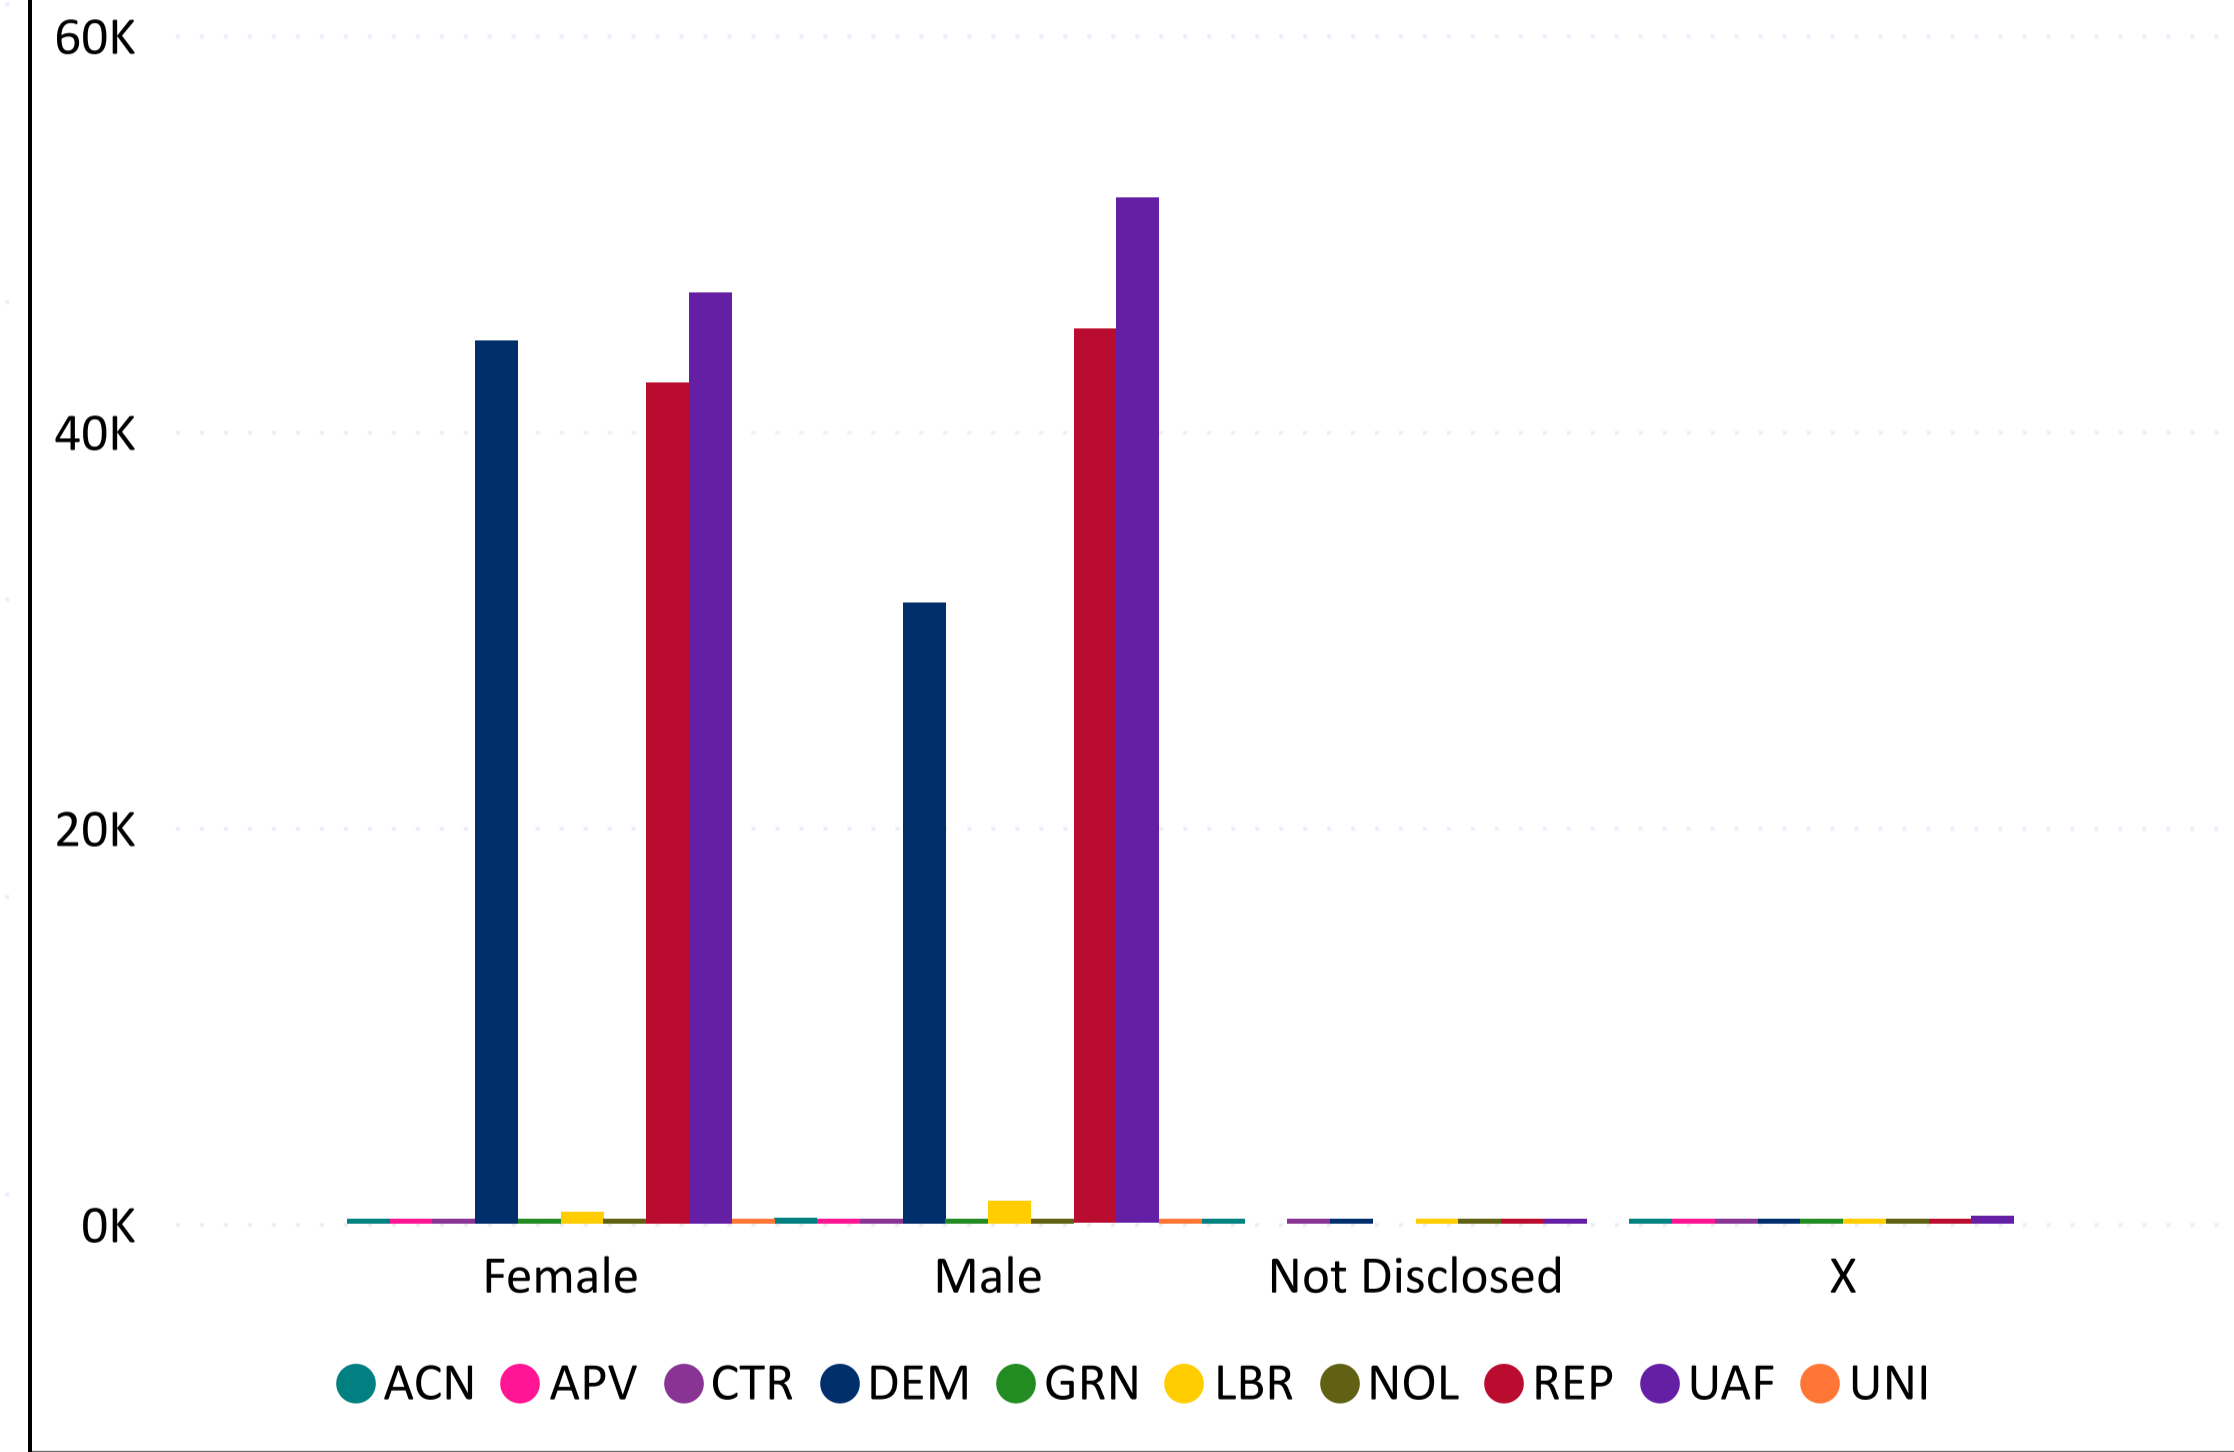

Total Ballots Returned

(as of 11:30 PM, October 26, 2023)

266,094

October 27, 2023

Ballot Return Reporting

Ballots Returned by Major Party Registration

Ballots Returned by Party Registration

Trend Line of Ballots Returned by Day 2019, 2021 & 2023 by Major Party Registration

Total Ballots Returned

(as of 11:30 PM, October 26, 2023)

266,094

October 27, 2023
Ballot Return Reporting

Ballots Returned by Age Range and Party

Ballots Returned by Gender and Party

Total Ballots Returned

(as of 11:30 PM, October 26, 2023)

266,094

October 27, 2023

Ballot Return Reporting

Ballots Returned by Age Range

Ballots Returned by Gender/Age Range