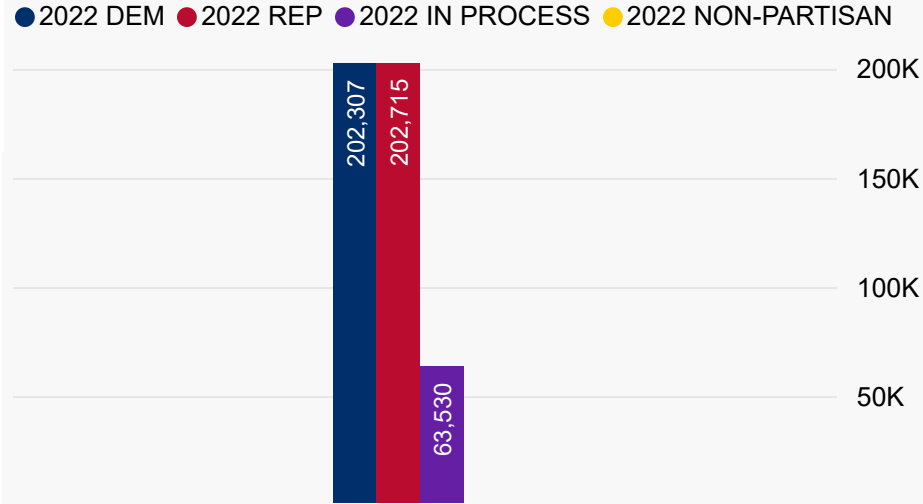

Colorado Secretary of State

468,567

TOTAL BALLOTS RETURNED

2022 State Primary
Ballot Return Reporting
June 22, 2022 | 7 days out
(as of 11:59 PM, June 21, 2022)

467,911
MAIL BALLOTS TOTAL
656
IN PERSON TOTAL

Ballots Returned