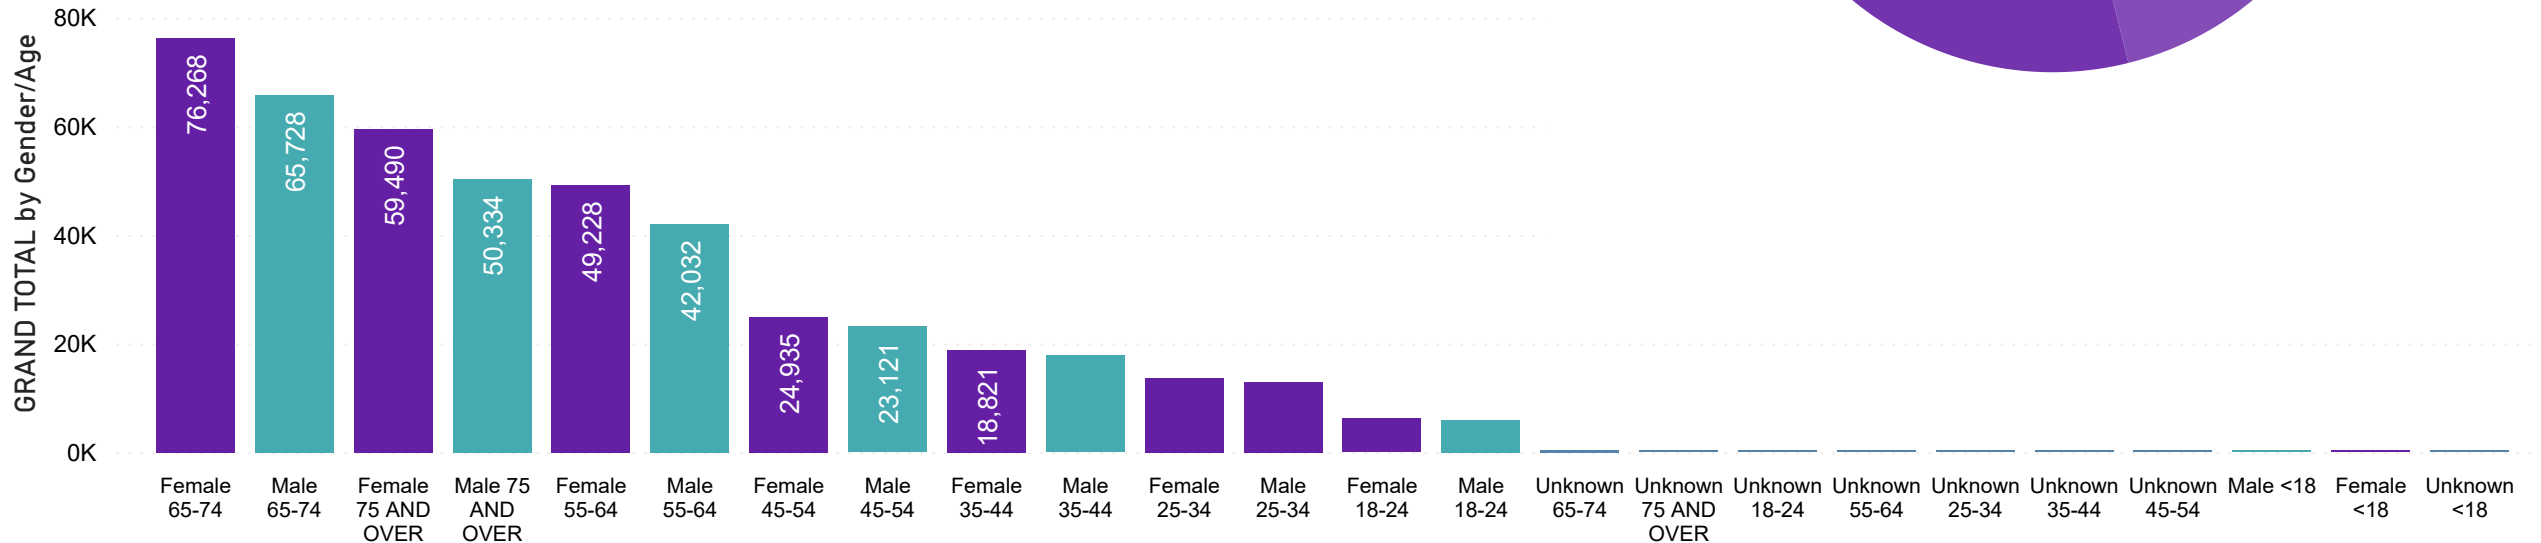

## Total Ballots Tabulated by Age Range

AGE RANGE ● <18 ● 18-24 ● 25-34 ● 35-44 ● 45-54 ● 55-64 ● 75+ ● 65-74

## Total Ballots Tabulated by Gender/Age Range