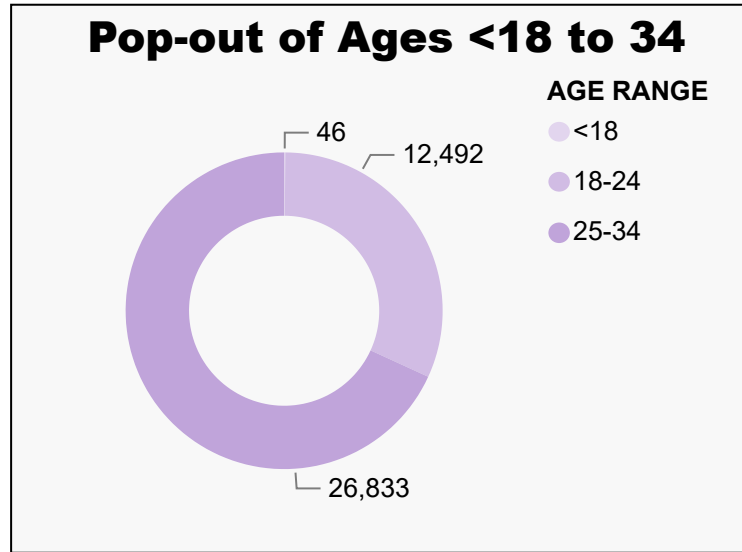

**2022 State Primary**  
Ballot Return Reporting  
June 22, 2022 | 7 days out  
(as of 11:59 PM, June 21, 2022)

**Unaffiliated Voters**

**1,709,972**  
UAF

**Unaffiliated Preferences**

**Ballot Type Returned by Unaffiliated**

# Colorado Secretary of State

## Total Ballots Tabulated by Age Range

AGE RANGE ● <18 ● 18-24 ● 25-34 ● 35-44 ● 45-54 ● 55-64 ● 75+ ● 65-74

## Total Ballots Tabulated by Gender/Age Range