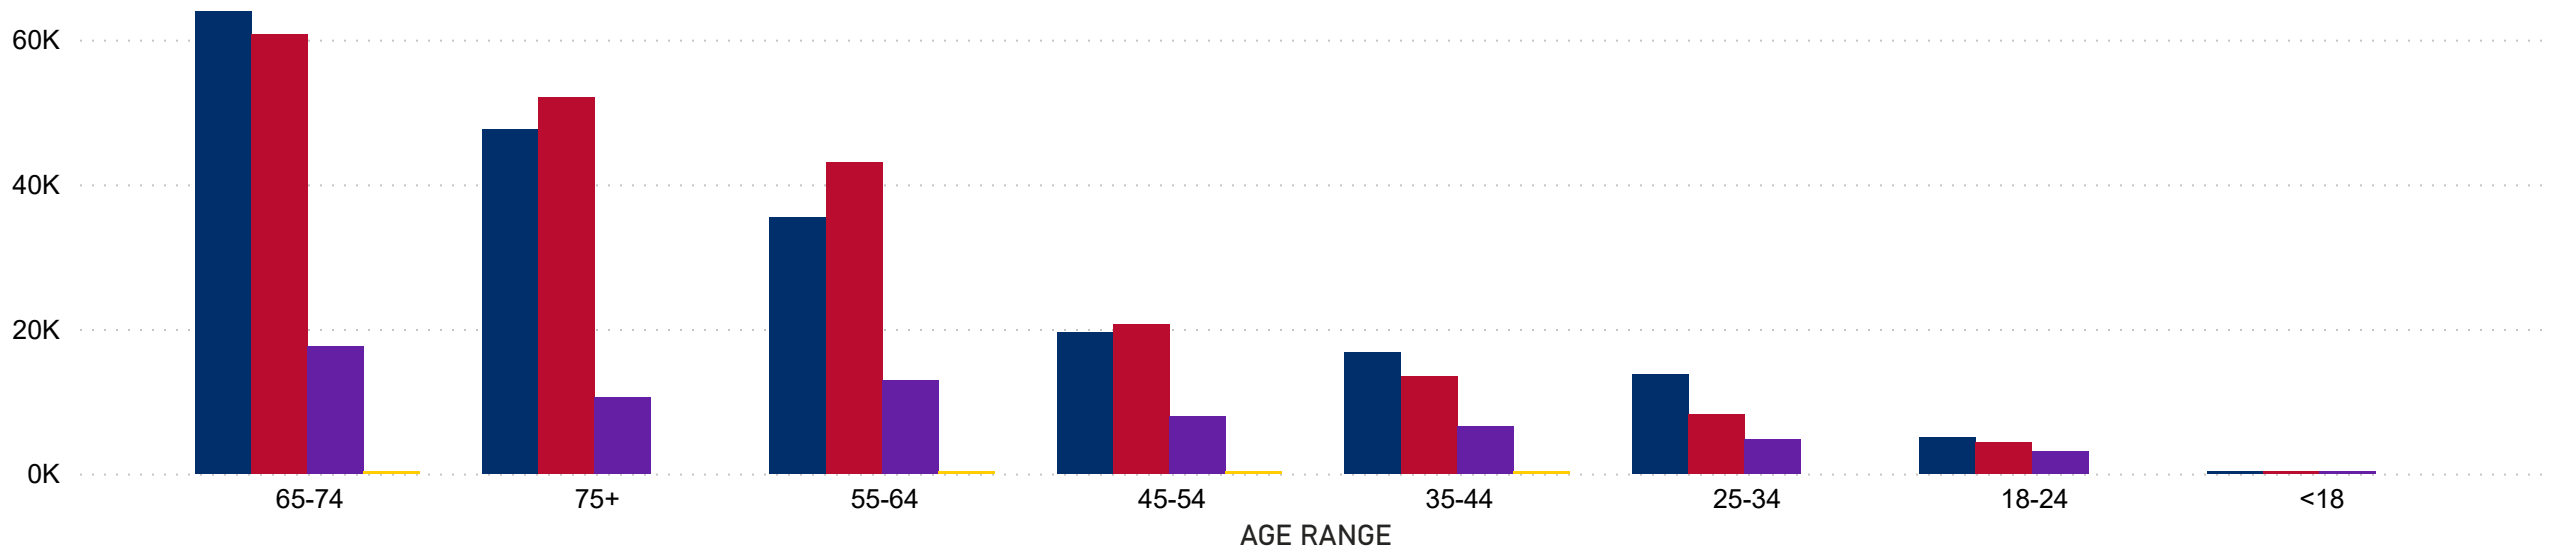

## Total Ballots Tabulated by Gender/Age Range

## 399,466

TOTAL BALLOTS RETURNED

**2022 State Primary**  
Ballot Return Reporting  
June 22, 2022 | 7 days out  
(as of 11:59 PM, June 21, 2022)

### Ballot Type Tabulated by Age Range

● DEM Total ● REP Total ● IN PROCESS ● NON-PARTISAN Total