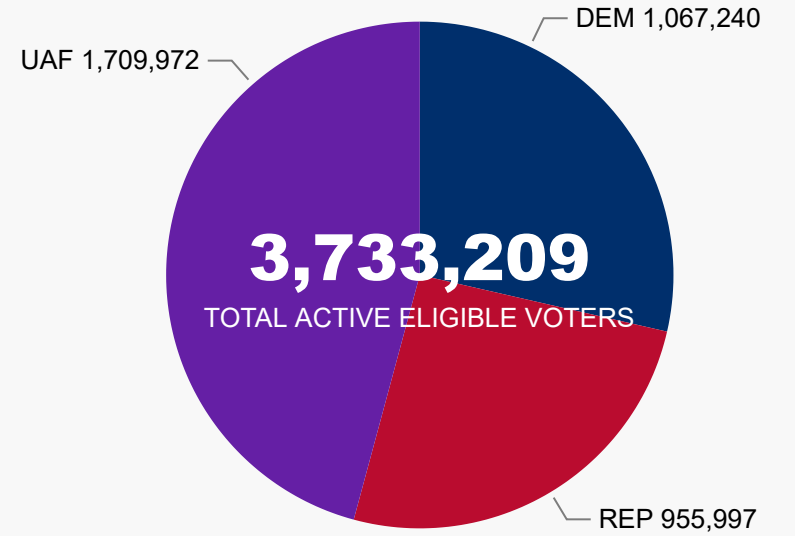

## 468,567

TOTAL BALLOTS RETURNED

2022 State Primary  
Ballot Return Reporting  
June 22, 2022 | 7 days out  
(as of 11:59 PM, June 21, 2022)

467,911  
MAIL BALLOTS TOTAL  
656  
IN PERSON TOTAL

### Ballots Returned

### 2022 State Primary Eligible Active Voters