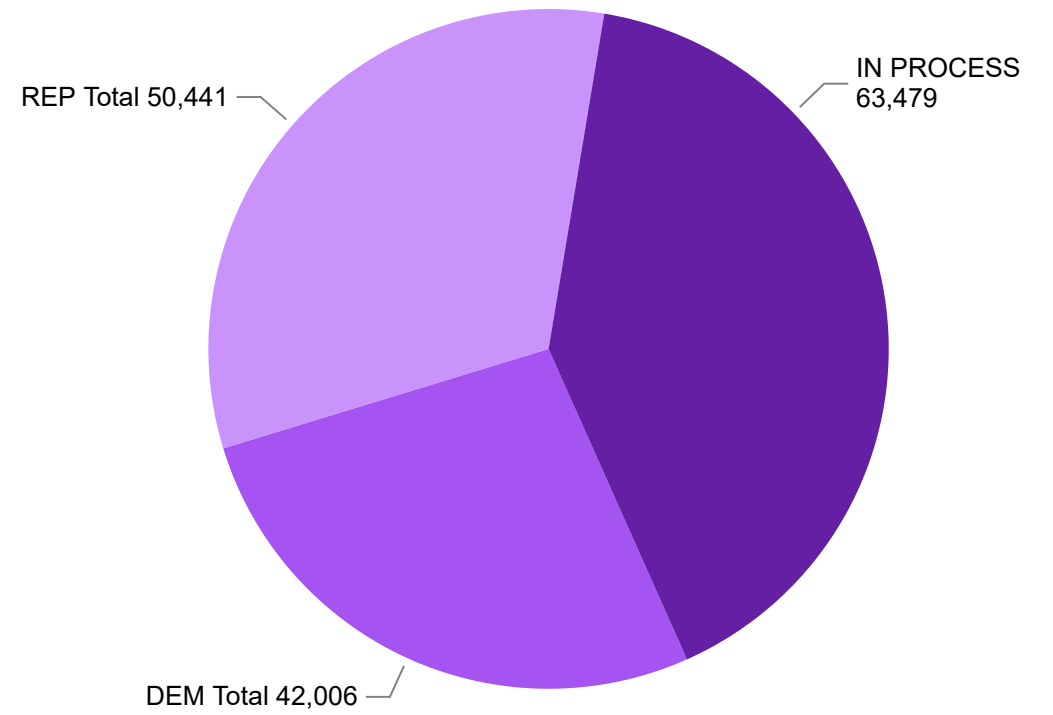

### State Primary Comparison Trend Line 2022, 2020 & 2018

2022 DEM 2022 REP 2022 IN PROCESS 2022 NON-PARTISAN 2020 DEM 2020 REP 2020 IN PROCESS 2020 LBR 2018 DEM 2018 REP 2018 IN PROCESS

**155,926**

UNAFFILIATED BALLOTS RETURNED

**2022 State Primary**  
Ballot Return Reporting  
June 22, 2022 | 7 days out  
(as of 11:59 PM, June 21, 2022)

**Unaffiliated Voters**

**1,709,972**  
UAF

**Unaffiliated Preferences**

**Ballot Type Returned by Unaffiliated**

## Total Ballots Tabulated by Age Range

AGE RANGE ● <18 ● 18-24 ● 25-34 ● 35-44 ● 45-54 ● 55-64 ● 75+ ● 65-74