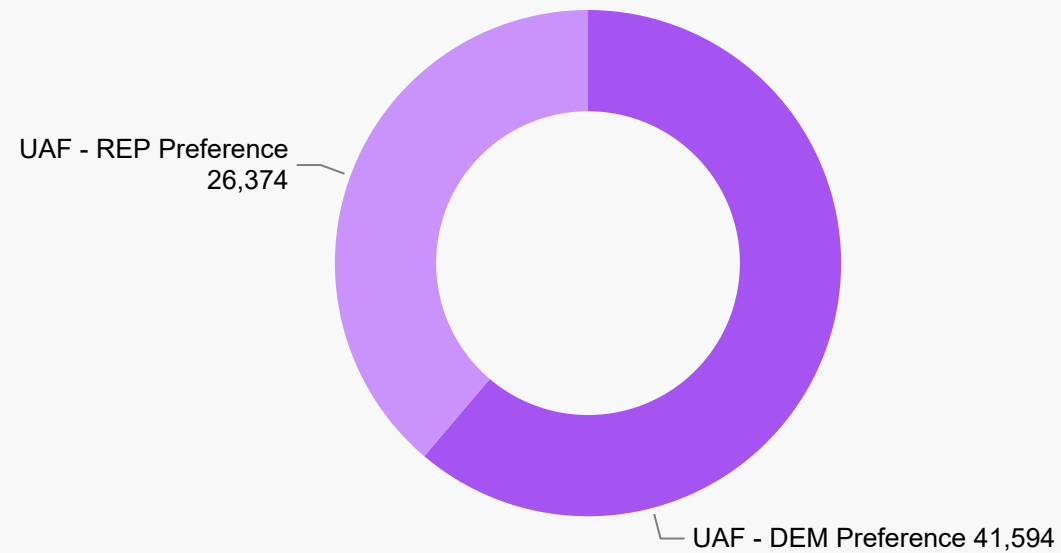

### 2022 State Primary Eligible Active Voters

### State Primary Comparison Trend Line 2022, 2020 & 2018

2022 DEM 2022 REP 2022 IN PROCESS 2022 NON-PARTISAN 2020 DEM 2020 REP 2020 IN PROCESS 2020 LBR 2018 DEM 2018 REP 2018 IN PROCESS

**155,926**

UNAFFILIATED BALLOTS RETURNED

**2022 State Primary**  
Ballot Return Reporting  
June 22, 2022 | 7 days out  
(as of 11:59 PM, June 21, 2022)

**Unaffiliated Voters**

**1,709,972**  
UAF

**Unaffiliated Preferences**

**Ballot Type Returned by Unaffiliated**