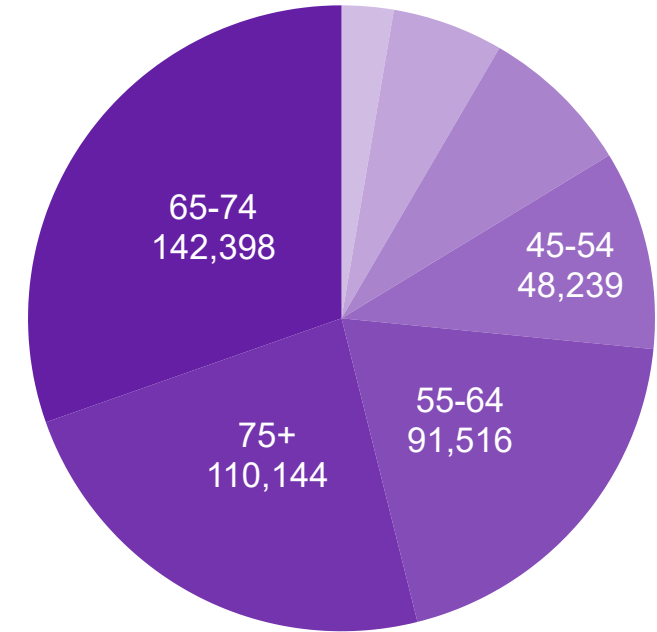

Colorado Secretary of State

Total Ballots Tabulated by Age Range

AGE RANGE ● <18 ● 18-24 ● 25-34 ● 35-44 ● 45-54 ● 55-64 ● 75+ ● 65-74

468,567

TOTAL BALLOTS RETURNED

2022 State Primary
Ballot Return Reporting
June 22, 2022 | 7 days out
(as of 11:59 PM, June 21, 2022)