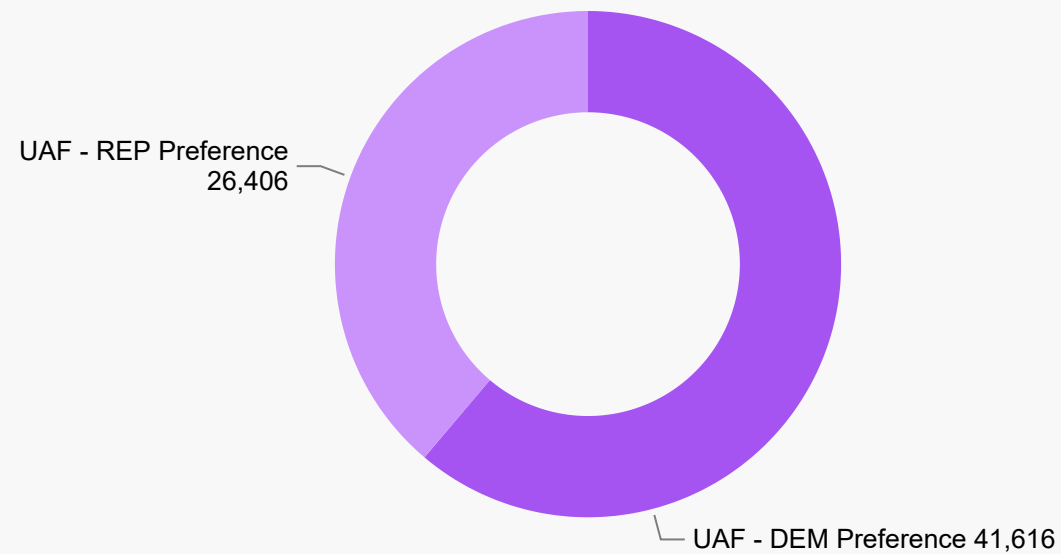

Colorado Secretary of State

687,880

TOTAL BALLOTS RETURNED

2022 State Primary
Ballot Return Reporting
June 27, 2022 | 2 days out
(as of 11:59 PM, June 26, 2022)

685,785
MAIL BALLOTS TOTAL
2,095
IN PERSON TOTAL

Ballots Returned

2022 State Primary Eligible Active Voters

State Primary Comparison Trend Line 2022, 2020 & 2018

2022 DEM 2022 REP 2022 IN PROCESS 2022 NON-PARTISAN 2020 DEM 2020 REP 2020 IN PROCESS 2020 LBR 2018 DEM 2018 REP 2018 IN PROCESS

229,926

UNAFFILIATED BALLOTS RETURNED

2022 State Primary
Ballot Return Reporting
June 27, 2022 | 2 days out
(as of 11:59 PM, June 26, 2022)

Unaffiliated Voters

1,712,708
UAF

Unaffiliated Preferences

Ballot Type Returned by Unaffiliated

Total Ballots Tabulated by Age Range

AGE RANGE ● (Blank) ● <18 ● 18-24 ● 25-34 ● 35-44 ● 45-54 ● 55-64 ▶

687,880

TOTAL BALLOTS RETURNED

2022 State Primary
Ballot Return Reporting
June 27, 2022 | 2 days out
(as of 11:59 PM, June 26, 2022)