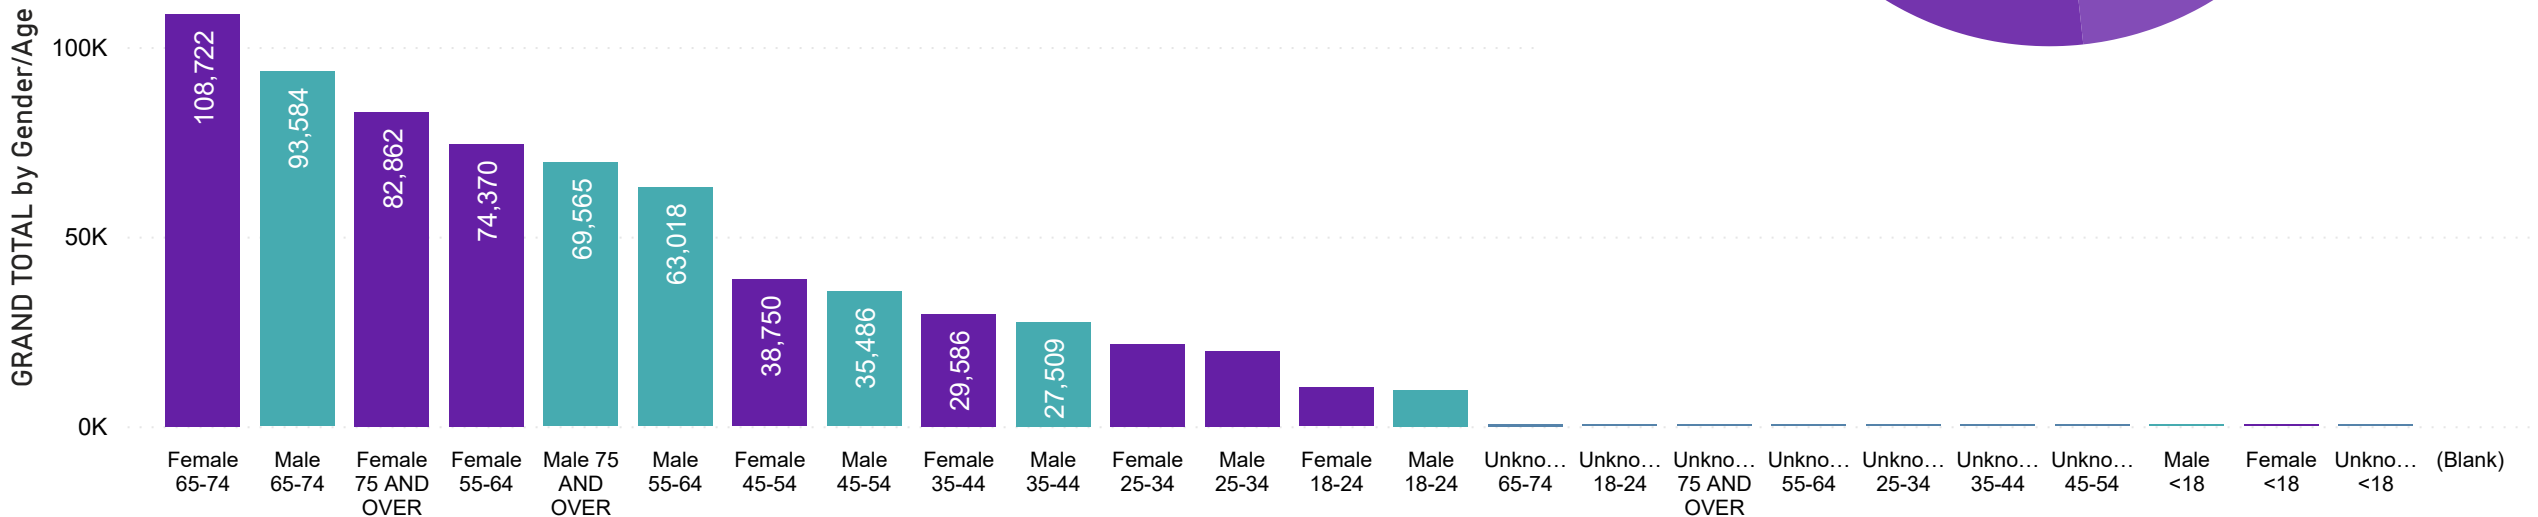

Total Ballots Tabulated by Gender/Age Range