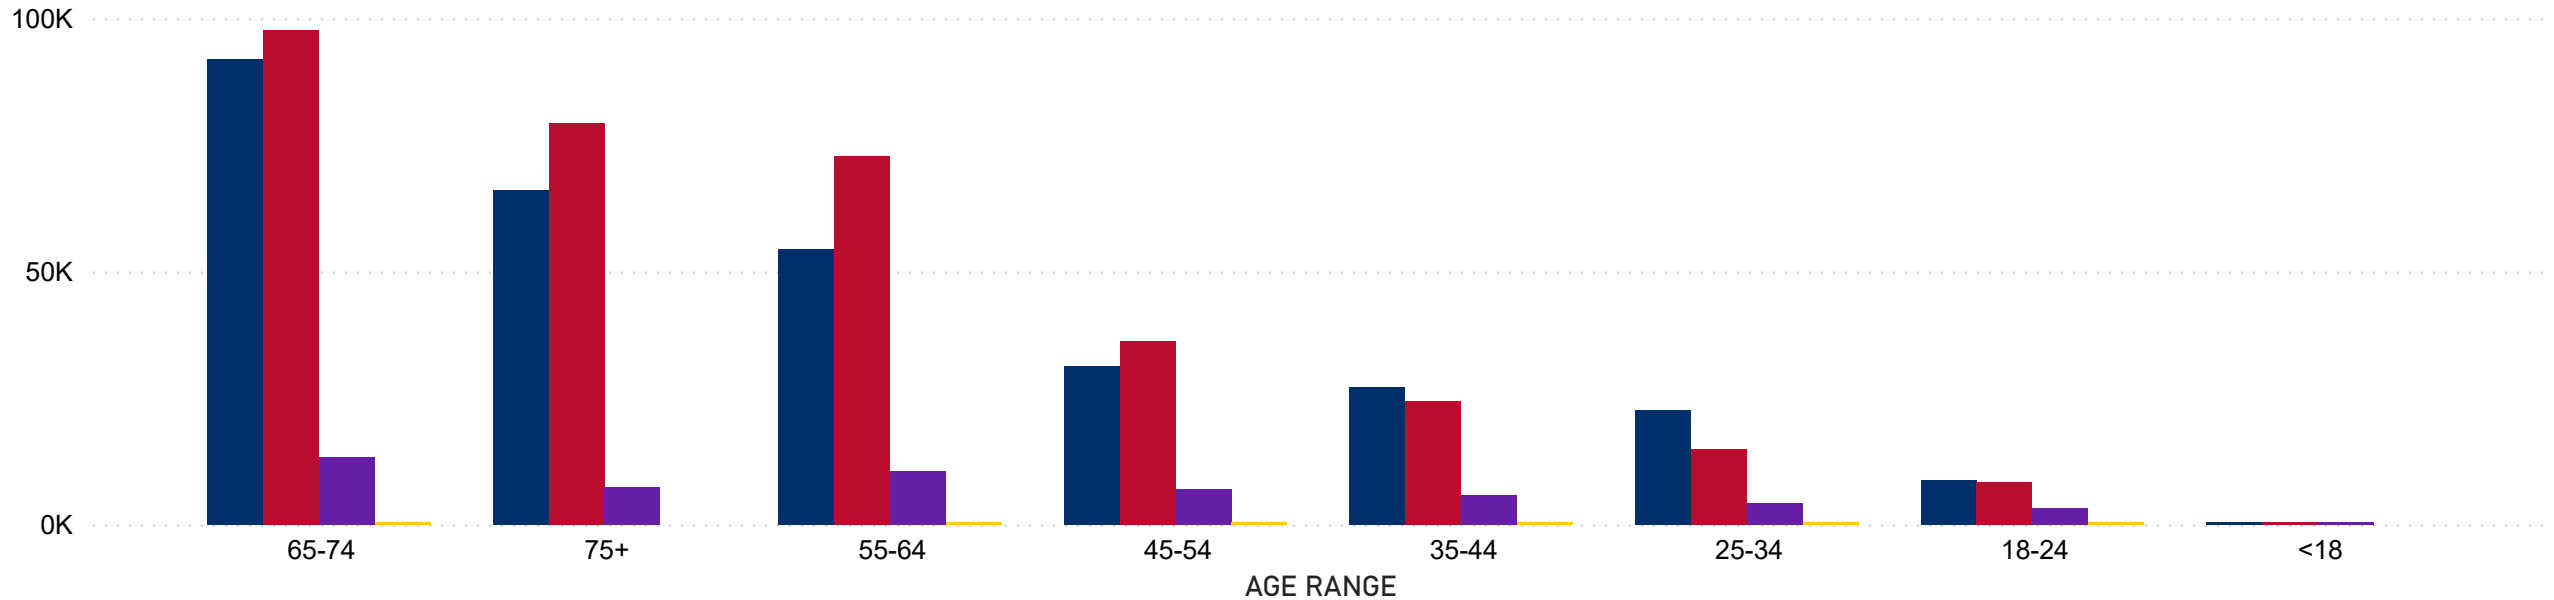

Total Ballots Tabulated by Age Range

AGE RANGE ● (Blank) ● <18 ● 18-24 ● 25-34 ● 35-44 ● 45-54 ● 55-64 ▶

687,880

TOTAL BALLOTS RETURNED

2022 State Primary
Ballot Return Reporting
June 27, 2022 | 2 days out
(as of 11:59 PM, June 26, 2022)

Total Ballots Tabulated by Gender/Age Range

Colorado Secretary of State

687,880

TOTAL BALLOTS RETURNED

2022 State Primary
Ballot Return Reporting
June 27, 2022 | 2 days out
(as of 11:59 PM, June 26, 2022)

Ballot Type Tabulated by Age Range

● DEM Total ● REP Total ● IN PROCESS ● NON-PARTISAN Total

Total Ballots Tabulated by Gender

● DEM Total ● REP Total ● IN PROCESS ● NON-PARTISAN Total