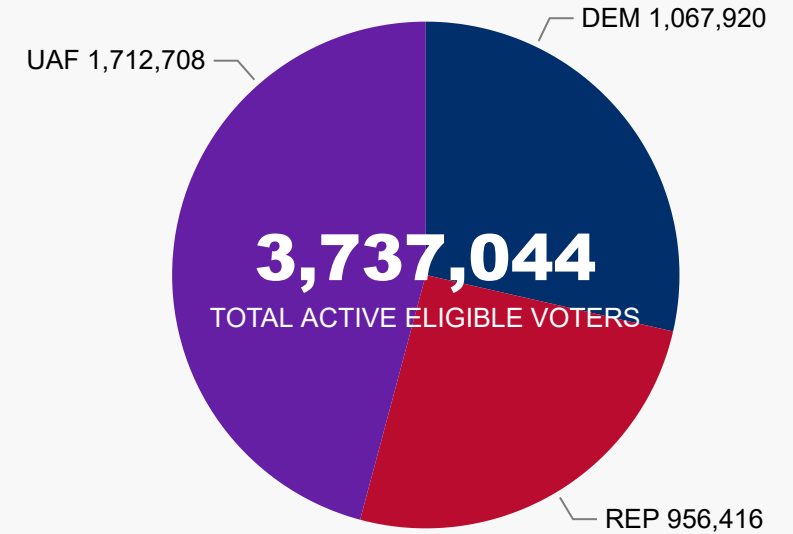

Colorado Secretary of State

687,880

TOTAL BALLOTS RETURNED

2022 State Primary
Ballot Return Reporting
June 27, 2022 | 2 days out
(as of 11:59 PM, June 26, 2022)

685,785
MAIL BALLOTS TOTAL
2,095
IN PERSON TOTAL

Ballots Returned

2022 State Primary Eligible Active Voters

State Primary Comparison Trend Line 2022, 2020 & 2018

2022 DEM 2022 REP 2022 IN PROCESS 2022 NON-PARTISAN 2020 DEM 2020 REP 2020 IN PROCESS 2020 LBR 2018 DEM 2018 REP 2018 IN PROCESS

229,926

UNAFFILIATED BALLOTS RETURNED

2022 State Primary
Ballot Return Reporting
June 27, 2022 | 2 days out
(as of 11:59 PM, June 26, 2022)

Unaffiliated Voters

1,712,708
UAF

Unaffiliated Preferences

Ballot Type Returned by Unaffiliated