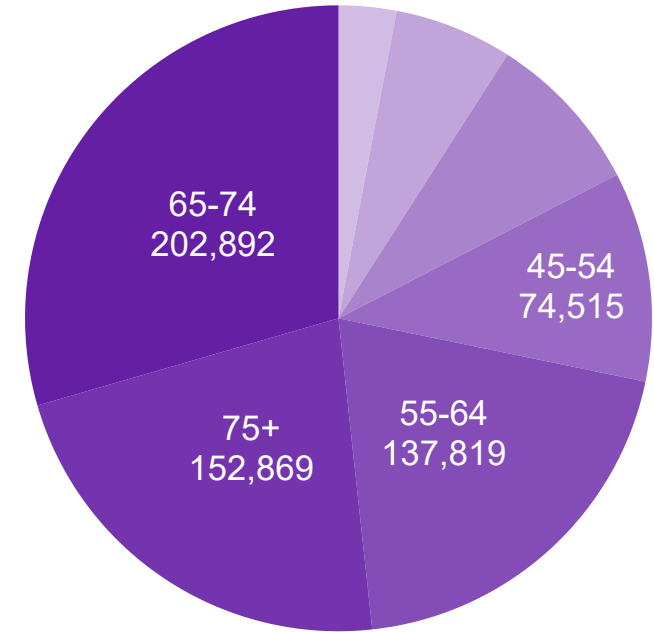

Ballots Returned

2022 State Primary Eligible Active Voters

State Primary Comparison Trend Line 2022, 2020 & 2018

2022 DEM 2022 REP 2022 IN PROCESS 2022 NON-PARTISAN 2020 DEM 2020 REP 2020 IN PROCESS 2020 LBR 2018 DEM 2018 REP 2018 IN PROCESS

229,926

UNAFFILIATED BALLOTS RETURNED

2022 State Primary
Ballot Return Reporting
June 27, 2022 | 2 days out
(as of 11:59 PM, June 26, 2022)

Unaffiliated Voters

1,712,708
UAF

Unaffiliated Preferences

Ballot Type Returned by Unaffiliated

Total Ballots Tabulated by Age Range

AGE RANGE ● (Blank) ● <18 ● 18-24 ● 25-34 ● 35-44 ● 45-54 ● 55-64 ▶

687,880

TOTAL BALLOTS RETURNED

2022 State Primary
Ballot Return Reporting
June 27, 2022 | 2 days out
(as of 11:59 PM, June 26, 2022)