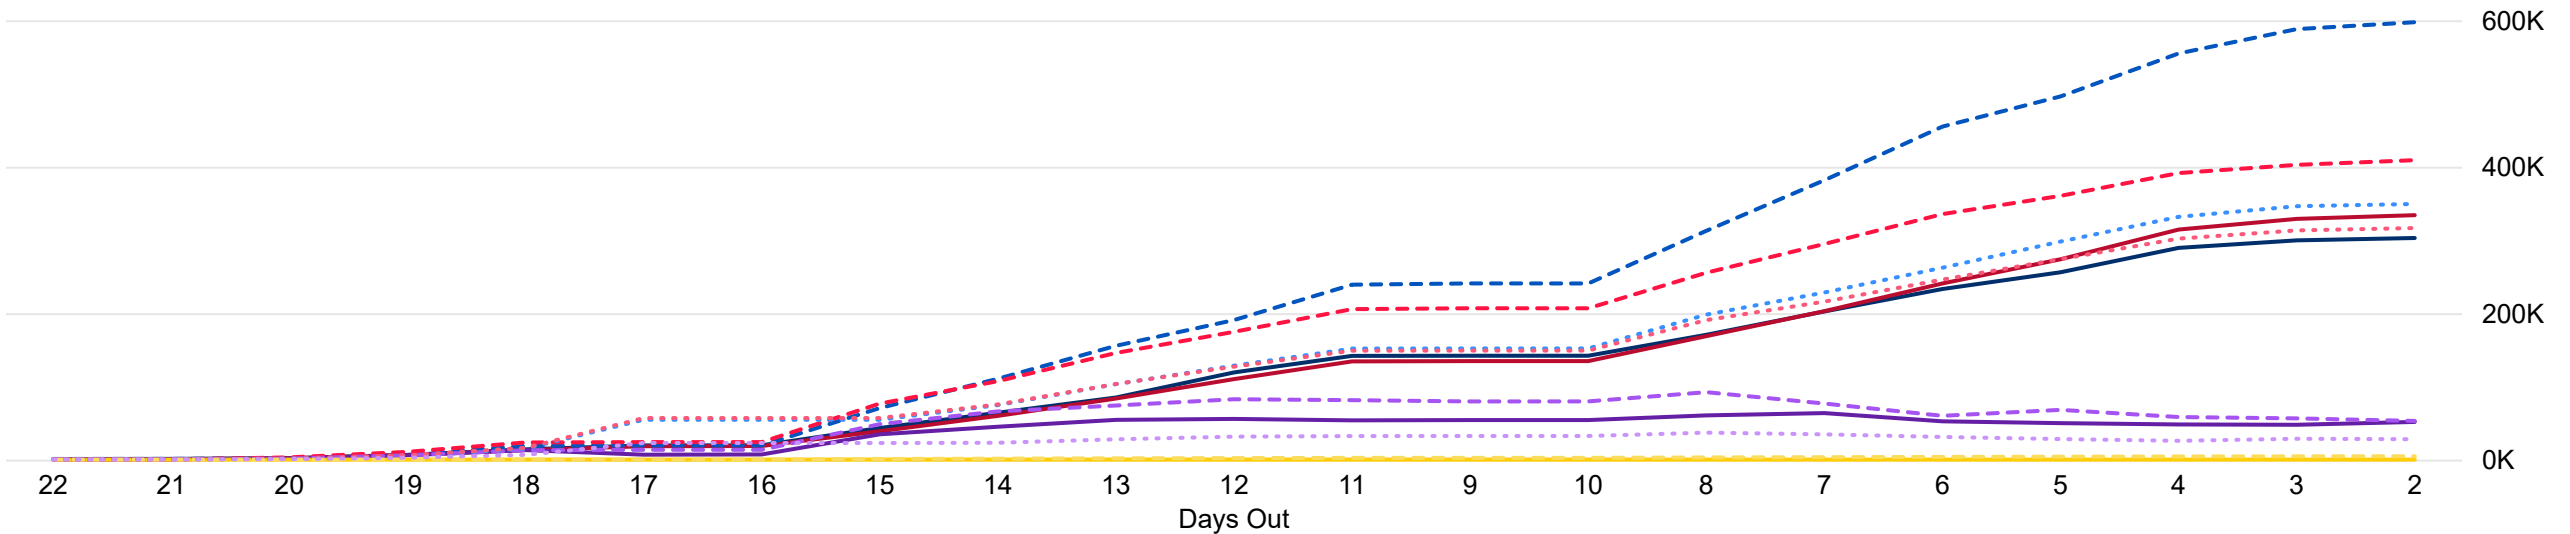

Ballots Returned

2022 State Primary Eligible Active Voters

State Primary Comparison Trend Line 2022, 2020 & 2018

2022 DEM 2022 REP 2022 IN PROCESS 2022 NON-PARTISAN 2020 DEM 2020 REP 2020 IN PROCESS 2020 LBR 2018 DEM 2018 REP 2018 IN PROCESS

229,926

UNAFFILIATED BALLOTS RETURNED

2022 State Primary
Ballot Return Reporting
June 27, 2022 | 2 days out
(as of 11:59 PM, June 26, 2022)

Unaffiliated Voters

1,712,708
UAF

Unaffiliated Preferences

Ballot Type Returned by Unaffiliated

Total Ballots Tabulated by Age Range

AGE RANGE ● (Blank) ● <18 ● 18-24 ● 25-34 ● 35-44 ● 45-54 ● 55-64 ▶

687,880

TOTAL BALLOTS RETURNED

2022 State Primary
Ballot Return Reporting
June 27, 2022 | 2 days out
(as of 11:59 PM, June 26, 2022)