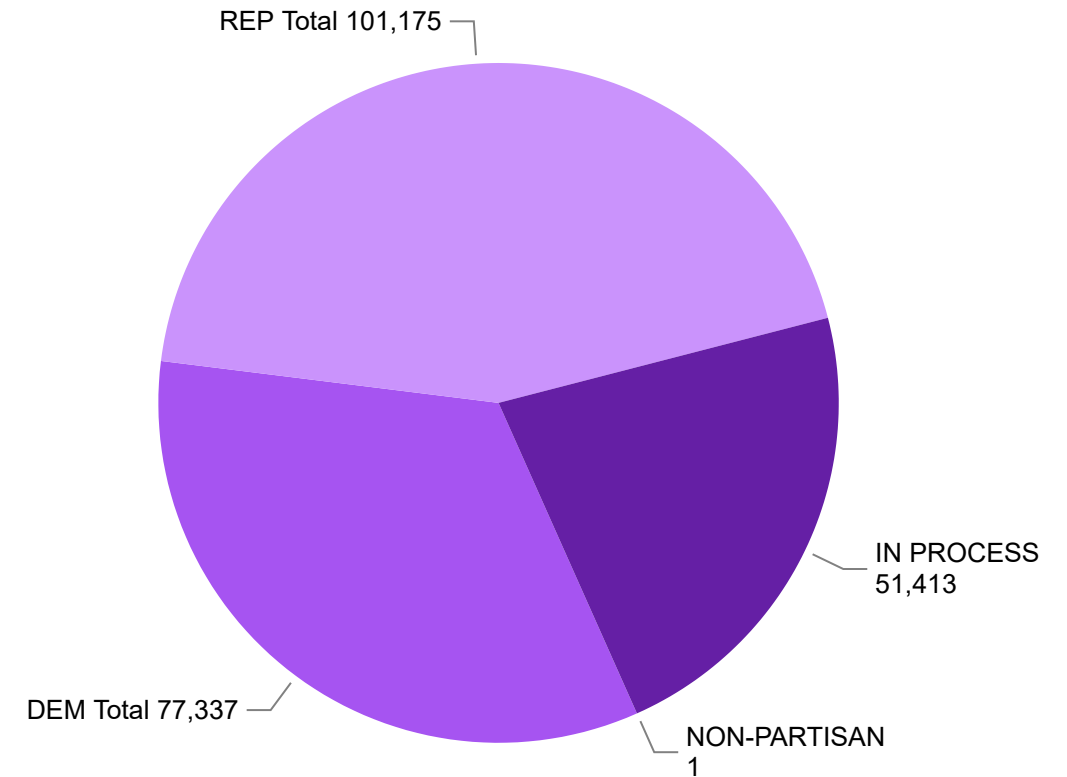

Colorado Secretary of State

687,880

TOTAL BALLOTS RETURNED

2022 State Primary
Ballot Return Reporting
June 27, 2022 | 2 days out
(as of 11:59 PM, June 26, 2022)

685,785
MAIL BALLOTS TOTAL
2,095
IN PERSON TOTAL

Ballots Returned

2022 State Primary Eligible Active Voters

State Primary Comparison Trend Line 2022, 2020 & 2018

2022 DEM 2022 REP 2022 IN PROCESS 2022 NON-PARTISAN 2020 DEM 2020 REP 2020 IN PROCESS 2020 LBR 2018 DEM 2018 REP 2018 IN PROCESS

229,926

UNAFFILIATED BALLOTS RETURNED

2022 State Primary
Ballot Return Reporting
June 27, 2022 | 2 days out
(as of 11:59 PM, June 26, 2022)

Unaffiliated Voters

1,712,708
UAF

Unaffiliated Preferences

Ballot Type Returned by Unaffiliated

Total Ballots Tabulated by Age Range

AGE RANGE ● (Blank) ● <18 ● 18-24 ● 25-34 ● 35-44 ● 45-54 ● 55-64 ▶

687,880

TOTAL BALLOTS RETURNED

2022 State Primary
Ballot Return Reporting
June 27, 2022 | 2 days out
(as of 11:59 PM, June 26, 2022)