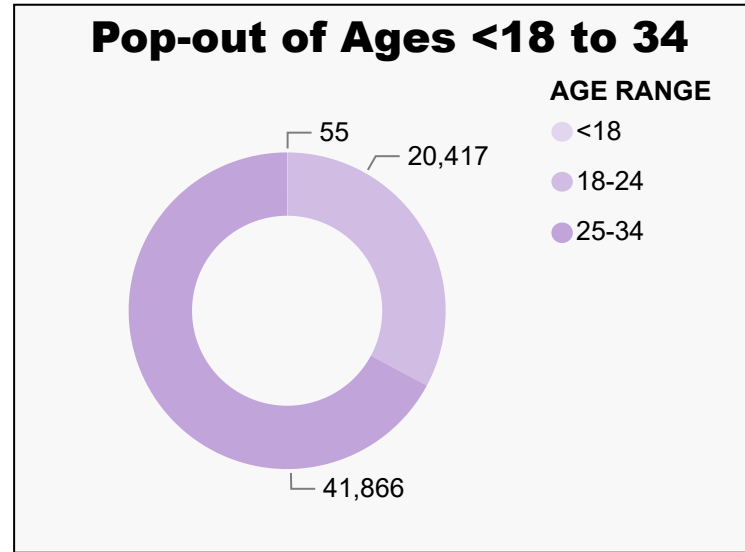

229,926

UNAFFILIATED BALLOTS RETURNED

2022 State Primary
Ballot Return Reporting
June 27, 2022 | 2 days out
(as of 11:59 PM, June 26, 2022)

Unaffiliated Voters

1,712,708
UAF

Unaffiliated Preferences

Ballot Type Returned by Unaffiliated

Total Ballots Tabulated by Age Range

AGE RANGE ● (Blank) ● <18 ● 18-24 ● 25-34 ● 35-44 ● 45-54 ● 55-64 ▶

687,880

TOTAL BALLOTS RETURNED

2022 State Primary
Ballot Return Reporting
June 27, 2022 | 2 days out
(as of 11:59 PM, June 26, 2022)