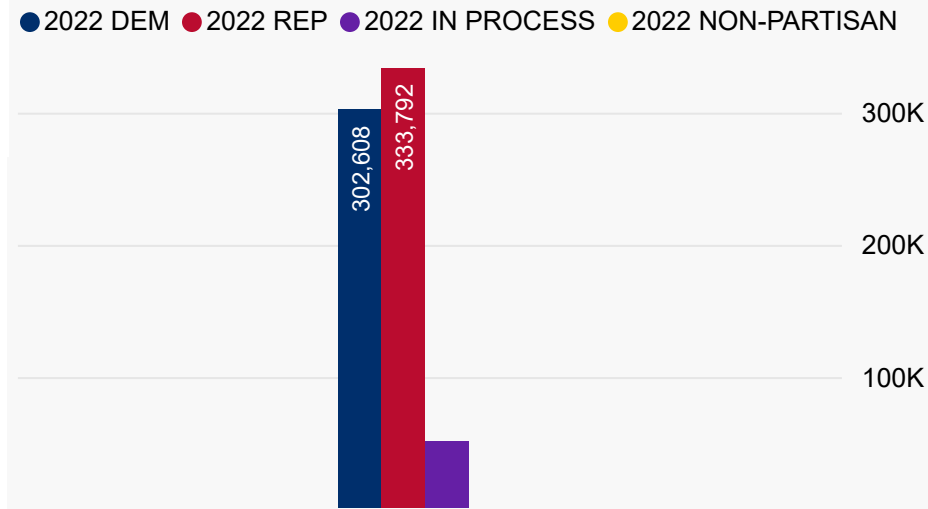

Colorado Secretary of State

687,880

TOTAL BALLOTS RETURNED

2022 State Primary
Ballot Return Reporting
June 27, 2022 | 2 days out
(as of 11:59 PM, June 26, 2022)

685,785
MAIL BALLOTS TOTAL
2,095
IN PERSON TOTAL

Ballots Returned

2022 State Primary Eligible Active Voters

State Primary Comparison Trend Line 2022, 2020 & 2018

2022 DEM 2022 REP 2022 IN PROCESS 2022 NON-PARTISAN 2020 DEM 2020 REP 2020 IN PROCESS 2020 LBR 2018 DEM 2018 REP 2018 IN PROCESS