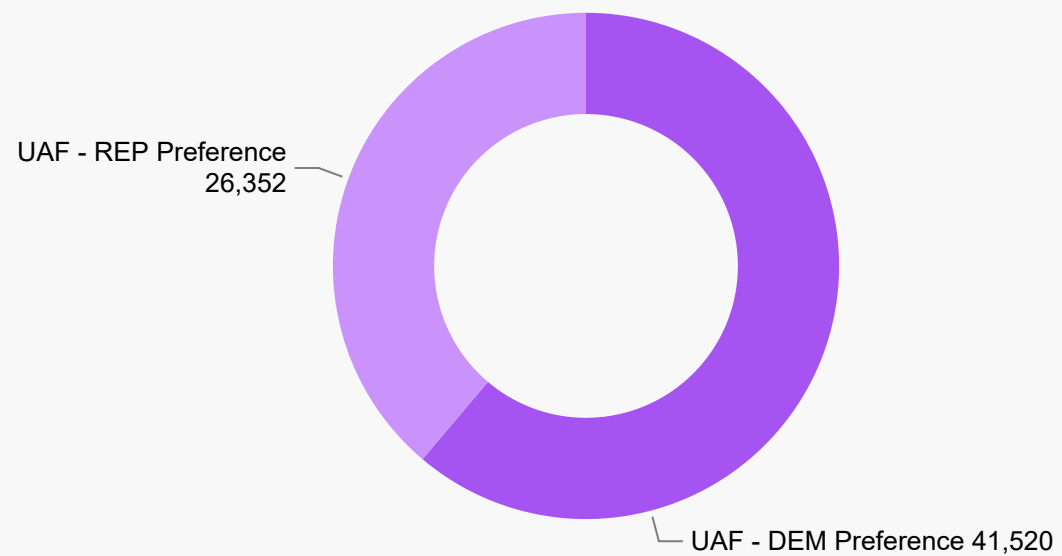

430,865

UNAFFILIATED BALLOTS RETURNED

2022 State Primary
Ballot Return Reporting
June 30, 2022
(as of 11:59 PM, June 29, 2022)

Unaffiliated Voters

1,714,852
UAF

Unaffiliated Preferences

Ballot Type Returned by Unaffiliated

Total Ballots Tabulated by Age Range

AGE RANGE ● <18 ● 18-24 ● 25-34 ● 35-44 ● 45-54 ● 75+ ● 55-64 ● 65-74

1,233,788
TOTAL BALLOTS RETURNED

2022 State Primary
Ballot Return Reporting
June 30, 2022
(as of 11:59 PM, June 29, 2022)

Total Ballots Tabulated by Gender/Age Range

Colorado Secretary of State

1,233,788

TOTAL BALLOTS RETURNED

2022 State Primary
Ballot Return Reporting
June 30, 2022
(as of 11:59 PM, June 29, 2022)

Total Ballots Tabulated by Gender