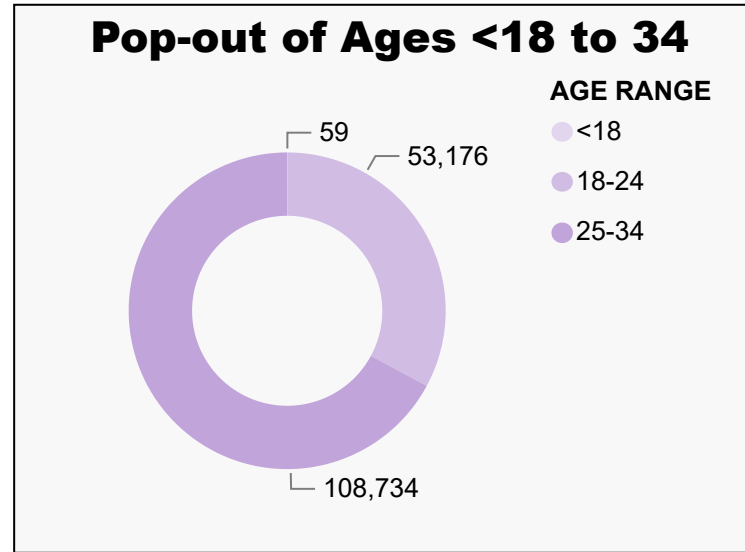

430,865

UNAFFILIATED BALLOTS RETURNED

2022 State Primary
Ballot Return Reporting
June 30, 2022
(as of 11:59 PM, June 29, 2022)

Unaffiliated Voters

1,714,852
UAF

Unaffiliated Preferences

Ballot Type Returned by Unaffiliated

Total Ballots Tabulated by Age Range

AGE RANGE ● <18 ● 18-24 ● 25-34 ● 35-44 ● 45-54 ● 75+ ● 55-64 ● 65-74

1,233,788
TOTAL BALLOTS RETURNED

2022 State Primary
Ballot Return Reporting
June 30, 2022
(as of 11:59 PM, June 29, 2022)

Total Ballots Tabulated by Gender/Age Range

Colorado Secretary of State

1,233,788

TOTAL BALLOTS RETURNED

2022 State Primary
Ballot Return Reporting
June 30, 2022
(as of 11:59 PM, June 29, 2022)

Total Ballots Tabulated by Gender

Ballot Type Tabulated by Age Range