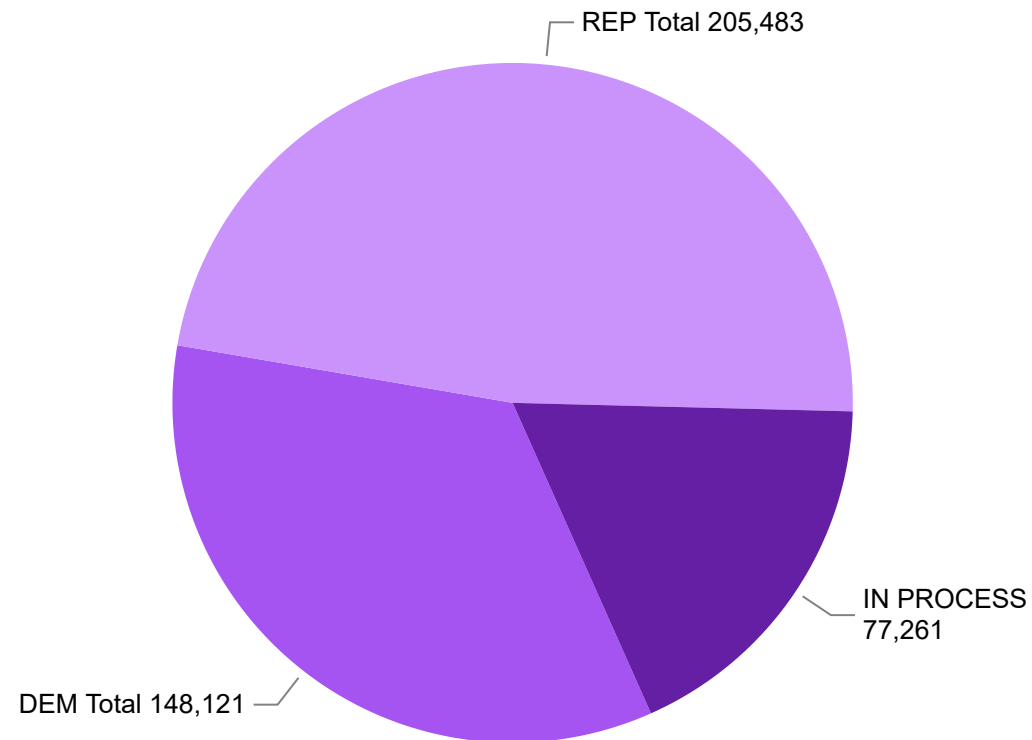

430,865

UNAFFILIATED BALLOTS RETURNED

2022 State Primary
Ballot Return Reporting
June 30, 2022
(as of 11:59 PM, June 29, 2022)

Unaffiliated Voters

1,714,852
UAF

Unaffiliated Preferences

Ballot Type Returned by Unaffiliated

Total Ballots Tabulated by Age Range

AGE RANGE ● <18 ● 18-24 ● 25-34 ● 35-44 ● 45-54 ● 75+ ● 55-64 ● 65-74

1,233,788
TOTAL BALLOTS RETURNED

2022 State Primary
Ballot Return Reporting
June 30, 2022
(as of 11:59 PM, June 29, 2022)

Total Ballots Tabulated by Gender/Age Range

Colorado Secretary of State

1,233,788

TOTAL BALLOTS RETURNED

2022 State Primary
Ballot Return Reporting
June 30, 2022
(as of 11:59 PM, June 29, 2022)

Total Ballots Tabulated by Gender