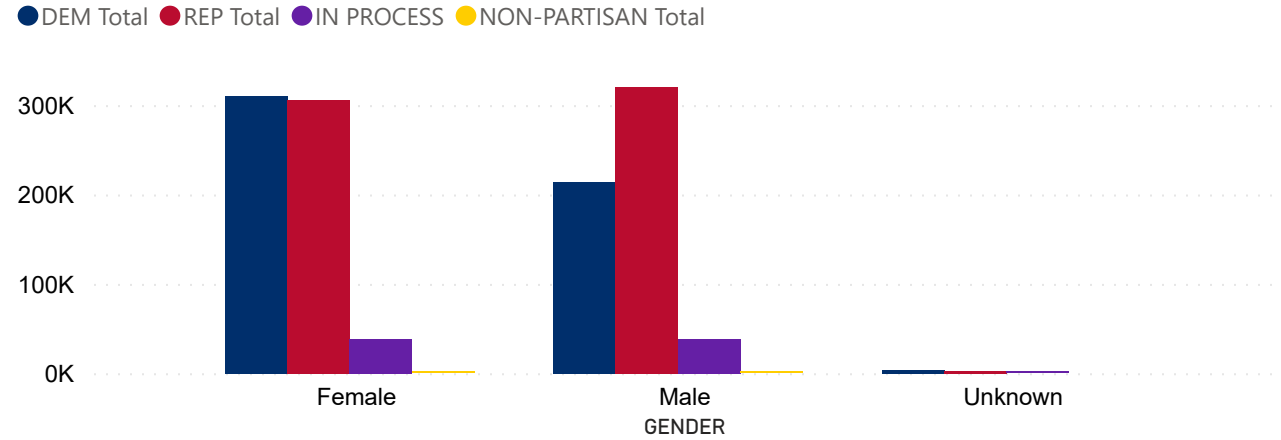

Total Ballots Tabulated by Age Range

AGE RANGE ● <18 ● 18-24 ● 25-34 ● 35-44 ● 45-54 ● 75+ ● 55-64 ● 65-74

1,233,788
TOTAL BALLOTS RETURNED

2022 State Primary
Ballot Return Reporting
June 30, 2022
(as of 11:59 PM, June 29, 2022)

Total Ballots Tabulated by Gender/Age Range

Colorado Secretary of State

1,233,788

TOTAL BALLOTS RETURNED

2022 State Primary
Ballot Return Reporting
June 30, 2022
(as of 11:59 PM, June 29, 2022)

Total Ballots Tabulated by Gender

Ballot Type Tabulated by Age Range