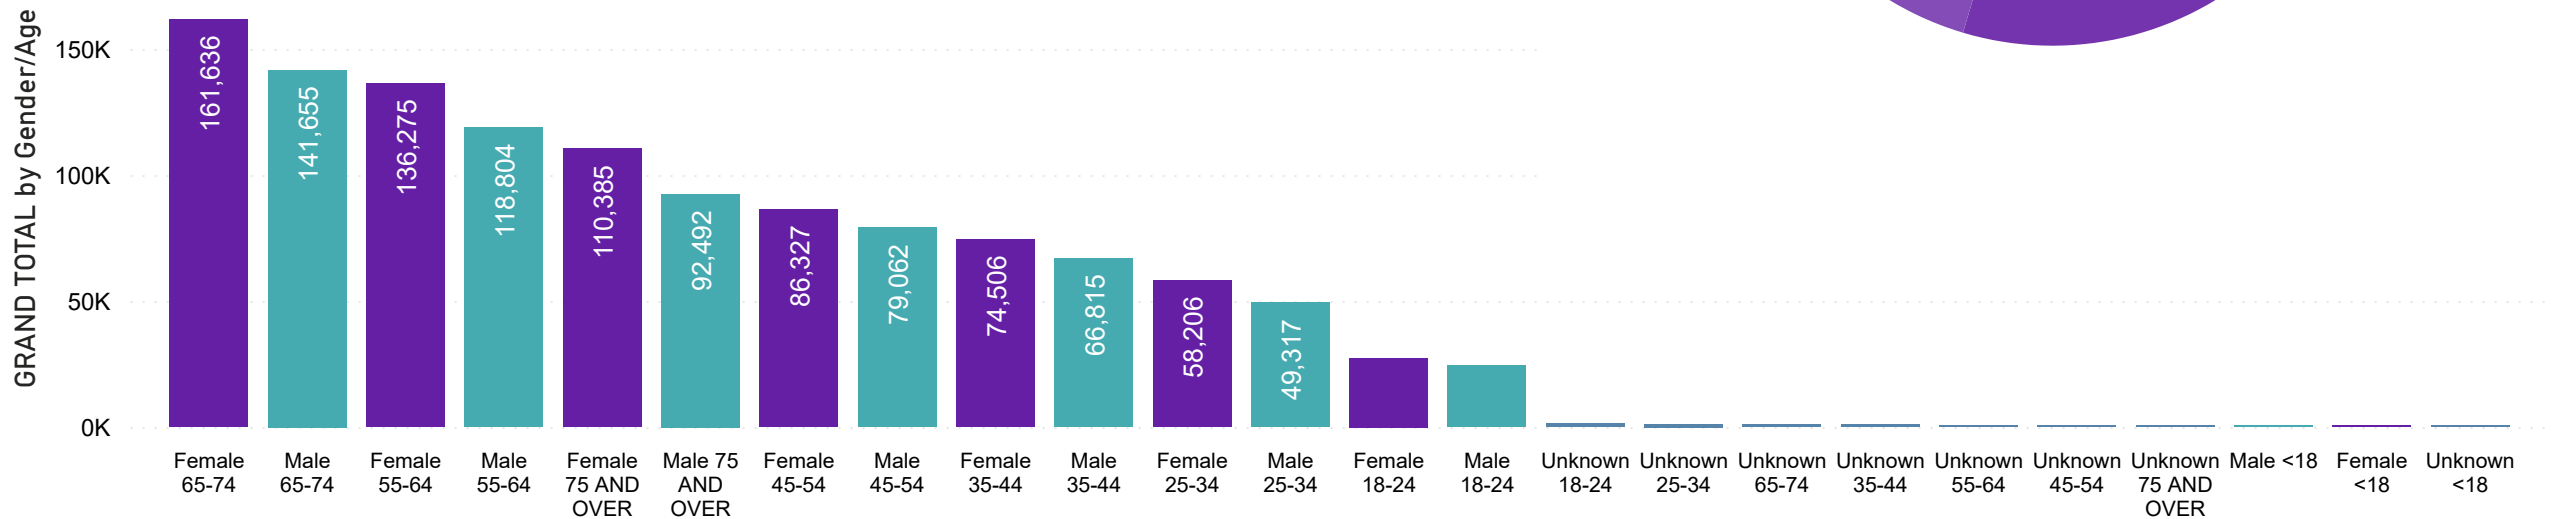

Total Ballots Tabulated by Gender/Age Range