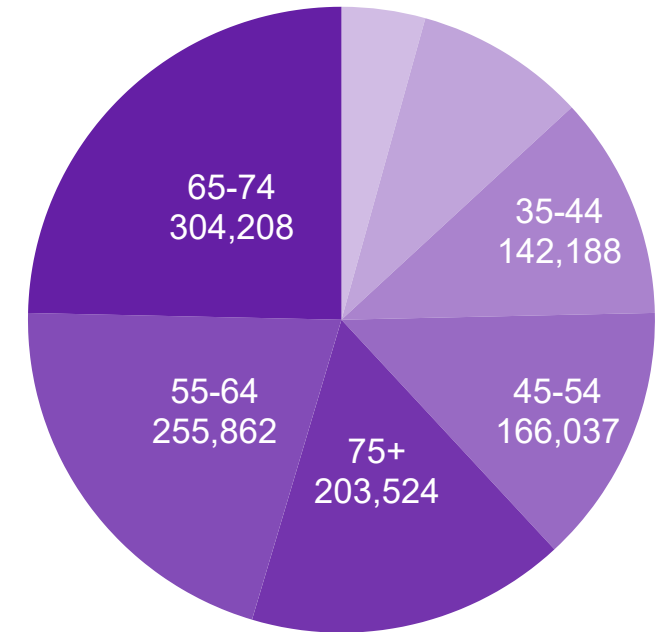

430,865

UNAFFILIATED BALLOTS RETURNED

2022 State Primary
Ballot Return Reporting
June 30, 2022
(as of 11:59 PM, June 29, 2022)

Unaffiliated Voters

1,714,852
UAF

Unaffiliated Preferences

Ballot Type Returned by Unaffiliated

Total Ballots Tabulated by Age Range

AGE RANGE ● <18 ● 18-24 ● 25-34 ● 35-44 ● 45-54 ● 75+ ● 55-64 ● 65-74

1,233,788
TOTAL BALLOTS RETURNED

2022 State Primary
Ballot Return Reporting
June 30, 2022
(as of 11:59 PM, June 29, 2022)

Total Ballots Tabulated by Gender/Age Range

Colorado Secretary of State

1,233,788

TOTAL BALLOTS RETURNED

2022 State Primary
Ballot Return Reporting
June 30, 2022
(as of 11:59 PM, June 29, 2022)

Total Ballots Tabulated by Gender

Ballot Type Tabulated by Age Range