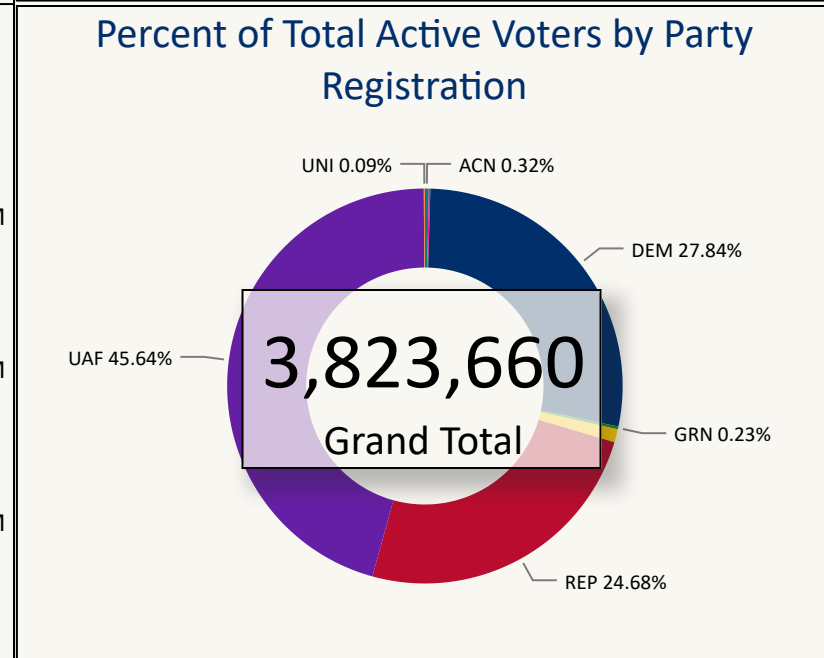

# Total Ballots Returned

(as of 9:30 AM, November 8, 2022)

## 1,726,063

**November 8, 2022**  
Election Day Reporting