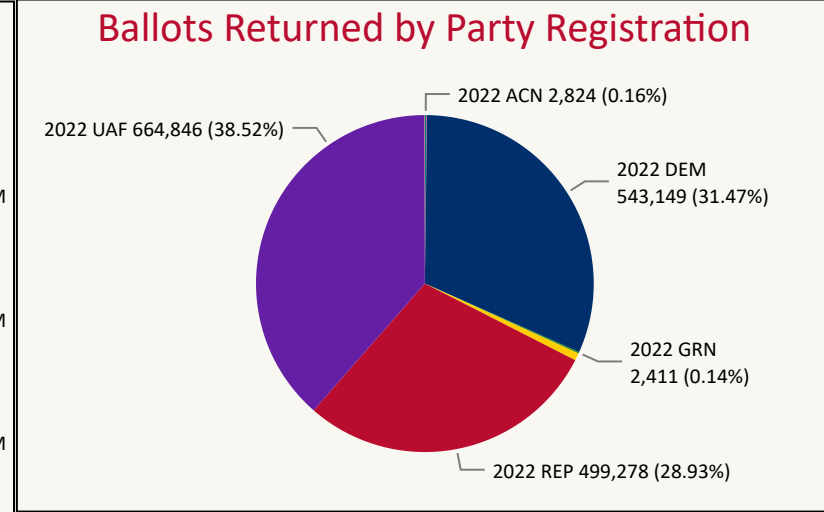

# Total Ballots Returned

(as of 9:30 AM, November 8, 2022)

## 1,726,063

**November 8, 2022**  
Election Day Reporting