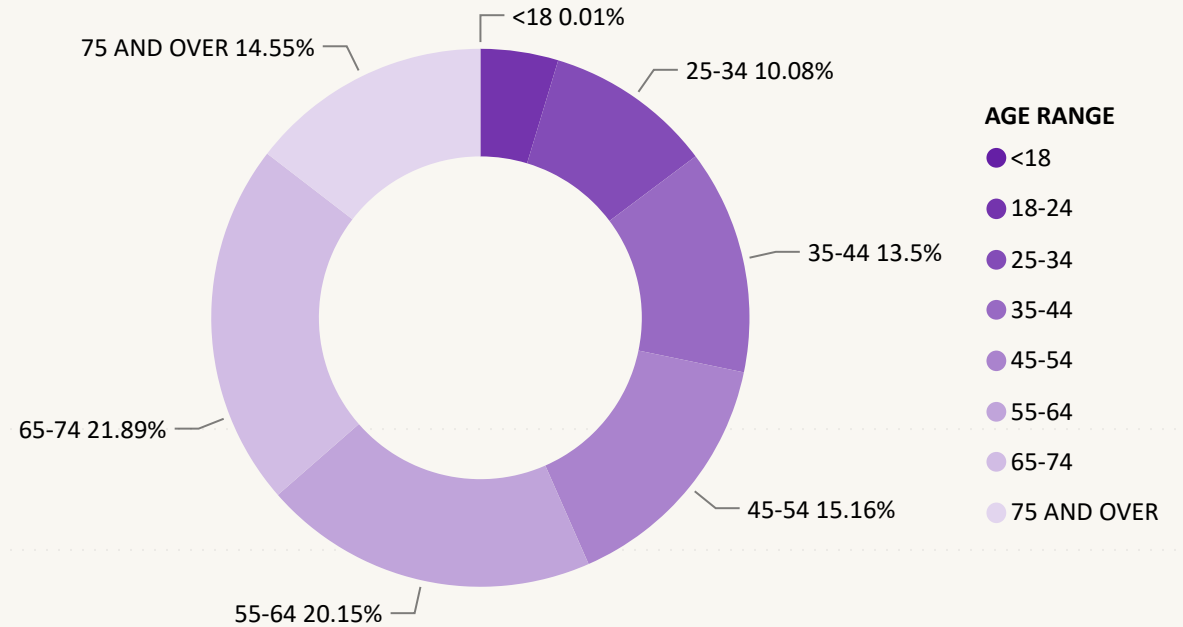

Total Ballots Returned

(as of 9:30 AM, November 8, 2022)

1,726,063

November 8, 2022
Election Day Reporting

Ballots Returned by Age Range