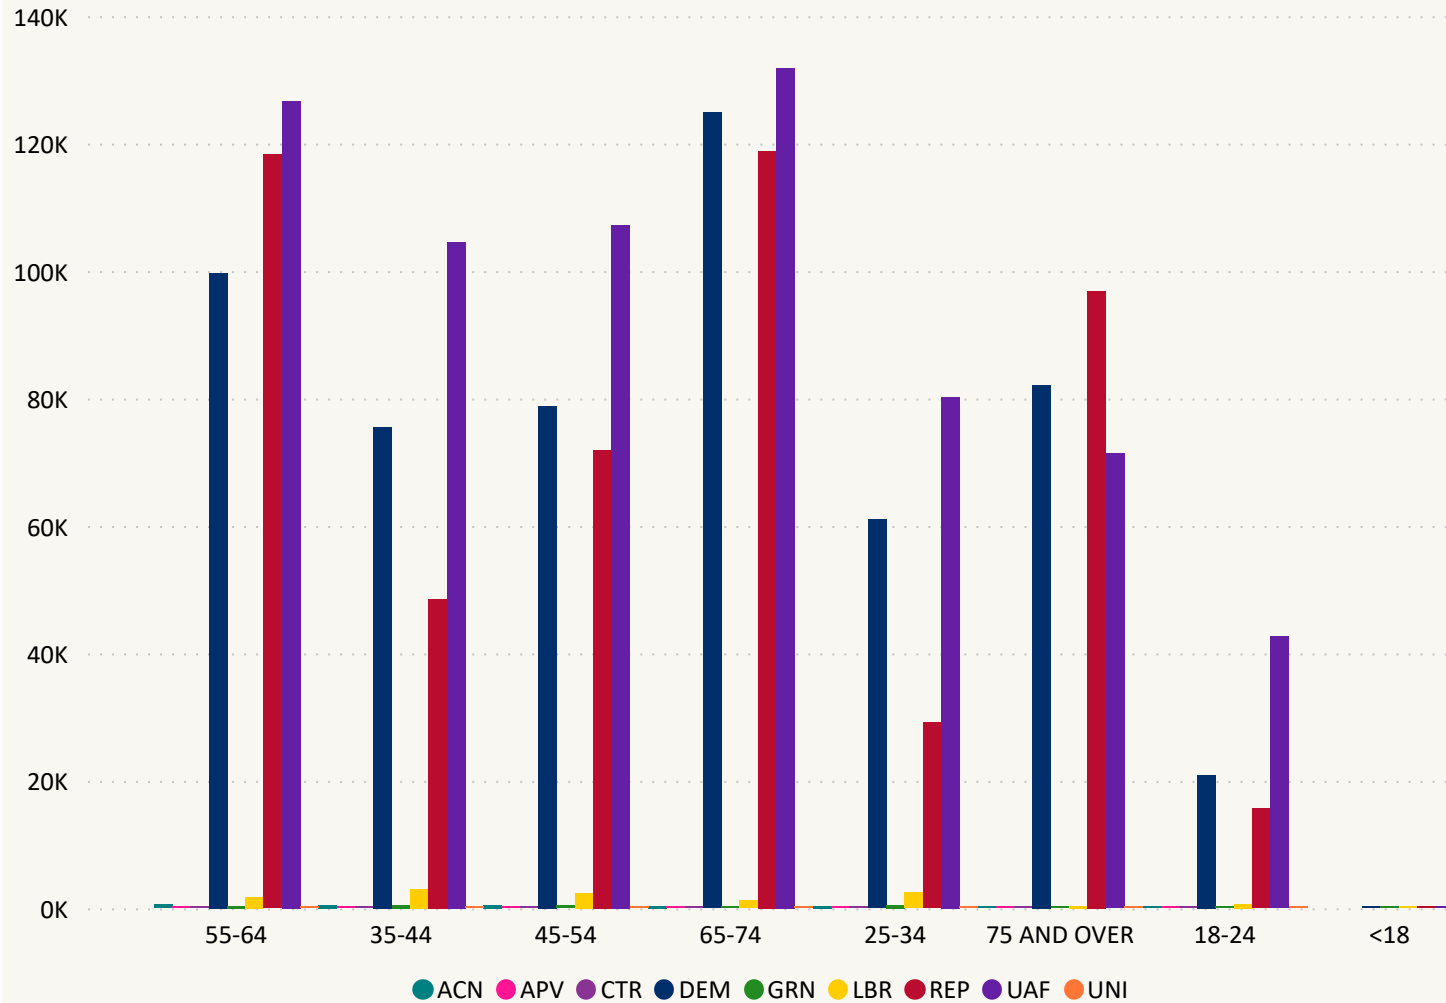

Ballot Type Returned by Gender

Total Ballots Returned

(as of 9:30 AM, November 8, 2022)

1,726,063

November 8, 2022
Election Day Reporting

Ballot Type Returned by Age Range