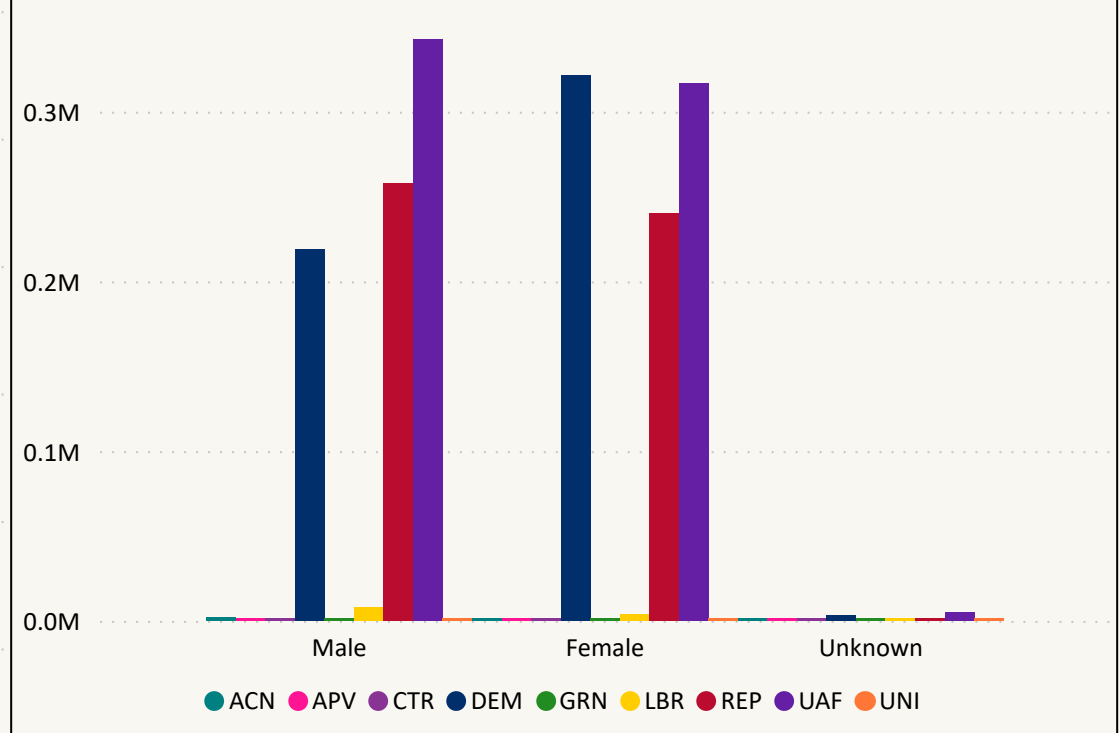

# Total Ballots Returned

(as of 9:30 AM, November 8, 2022)

## 1,726,063

November 8, 2022  
Election Day Reporting

Ballot Type Returned by Age Range

Ballot Type Returned by Gender