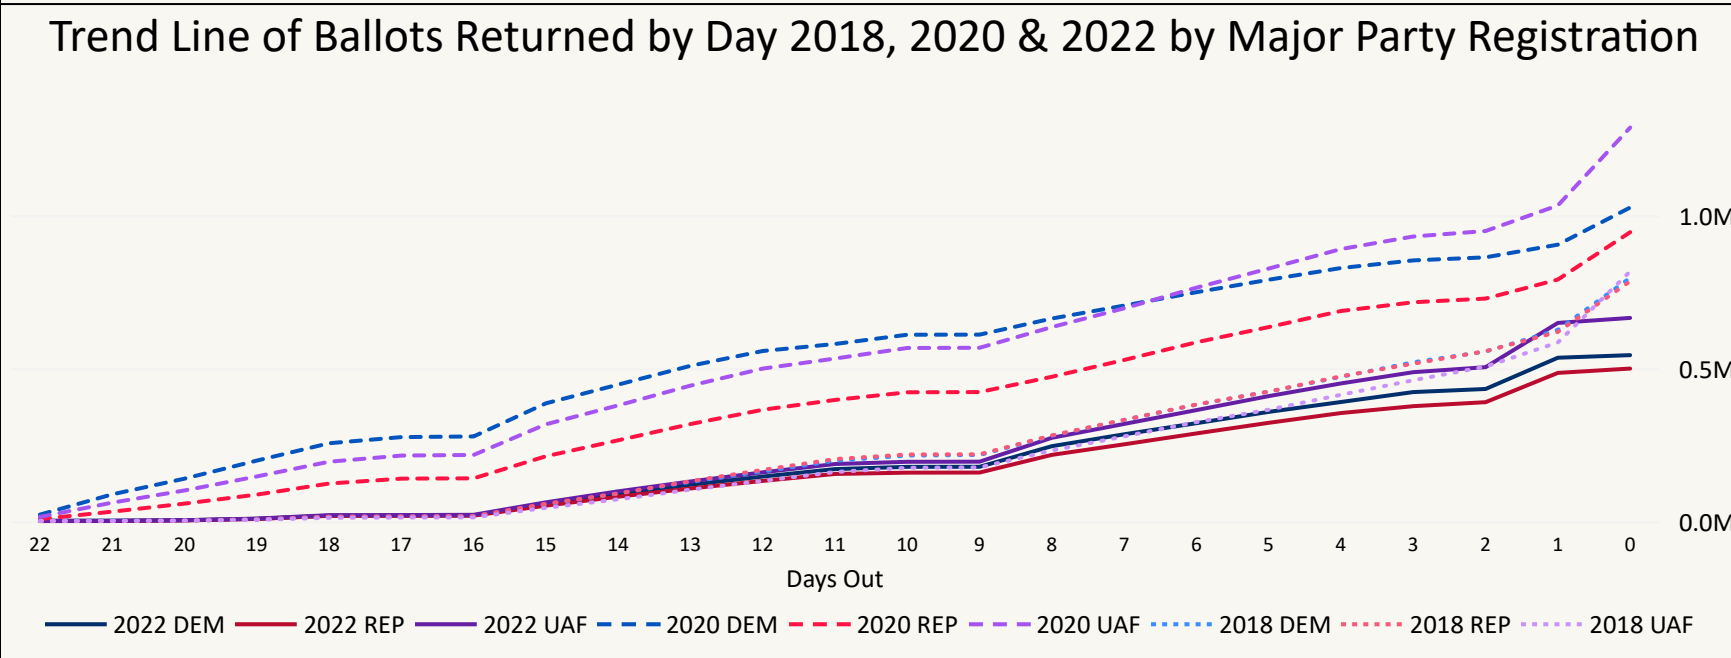

# Total Ballots Returned

(as of 9:30 AM, November 8, 2022)

## 1,726,063

**November 8, 2022**  
Election Day Reporting