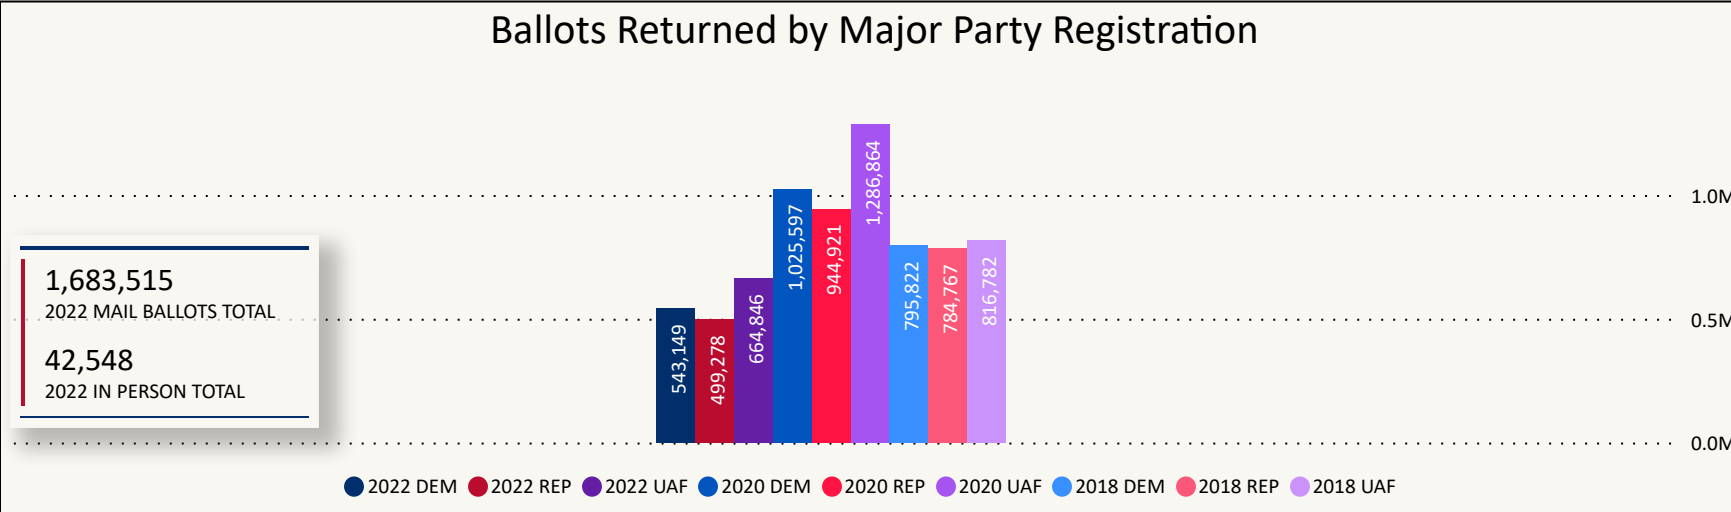

# Total Ballots Returned

(as of 9:30 AM, November 8, 2022)

## 1,726,063

**November 8, 2022**  
Election Day Reporting