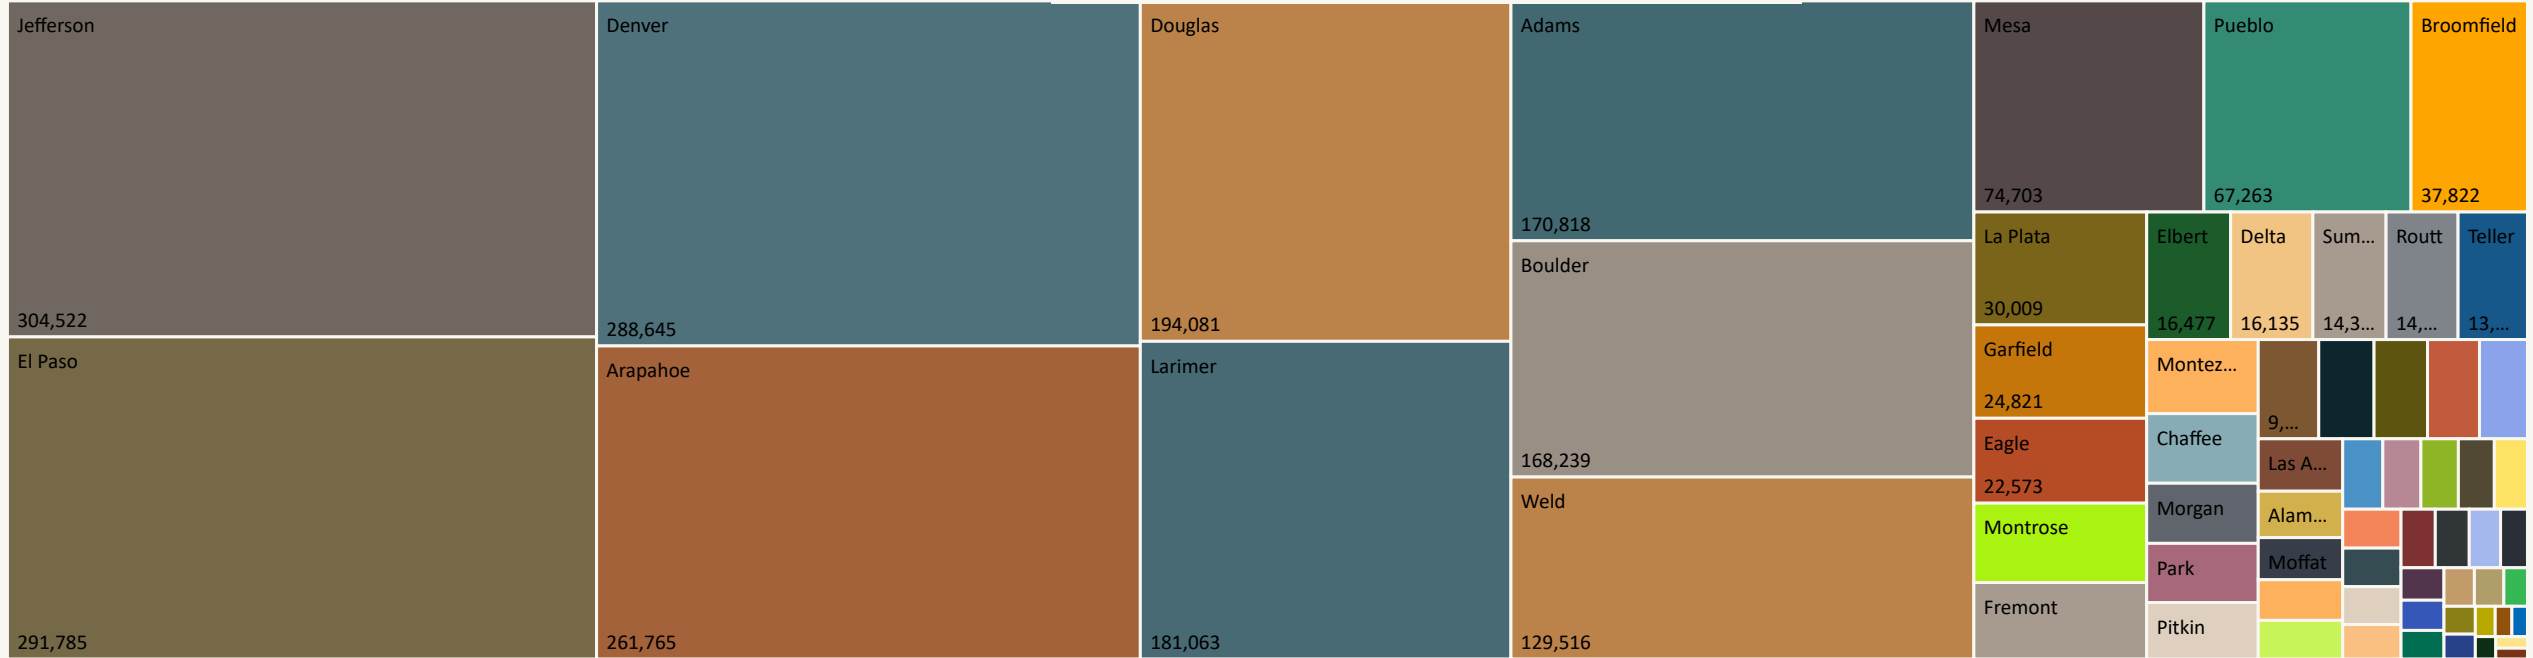

Colorado Secretary of State

2022 General Election Ballot Return Reporting

Total Ballots Returned

(as of 11:59 PM, November 9, 2022)

2,550,784

November 10, 2022

Election Reporting

170,818	6,033	261,765	7,934	1,801	1,883	168,239	37,822	11,947	927
Adams	Alamosa	Arapahoe	Archuleta	Baca	Bent	Boulder	Broomfield	Chaffee	Cheyenne
5,285	3,491	1,747	1,399	3,392	16,135	288,645	1,343	194,081	22,573
Clear Creek	Conejos	Costilla	Crowley	Custer	Delta	Denver	Dolores	Douglas	Eagle
291,785	16,477	20,312	24,821	3,455	8,156	9,238	522	3,894	700
El Paso	Elbert	Fremont	Garfield	Gilpin	Grand	Gunnison	Hinsdale	Huerfano	Jackson
304,522	777	3,087	30,009	3,059	181,063	6,811	2,144	8,442	74,703
Jefferson	Kiowa	Kit Carson	La Plata	Lake	Larimer	Las Animas	Lincoln	Logan	Mesa
726	5,470	12,705	21,081	10,315	7,325	3,588	10,149	1,996	9,679
Mineral	Moffat	Montezuma	Montrose	Morgan	Otero	Ouray	Park	Phillips	Pitkin
4,346	67,263	3,091	5,009	14,128	2,823	566	4,122	1,194	14,360
Prowers	Pueblo	Rio Blanco	Rio Grande	Routt	Saguache	San Juan	San Miguel	Sedgwick	Summit
13,615	2,422	129,516	4,058						
Teller	Washington	Weld	Yuma