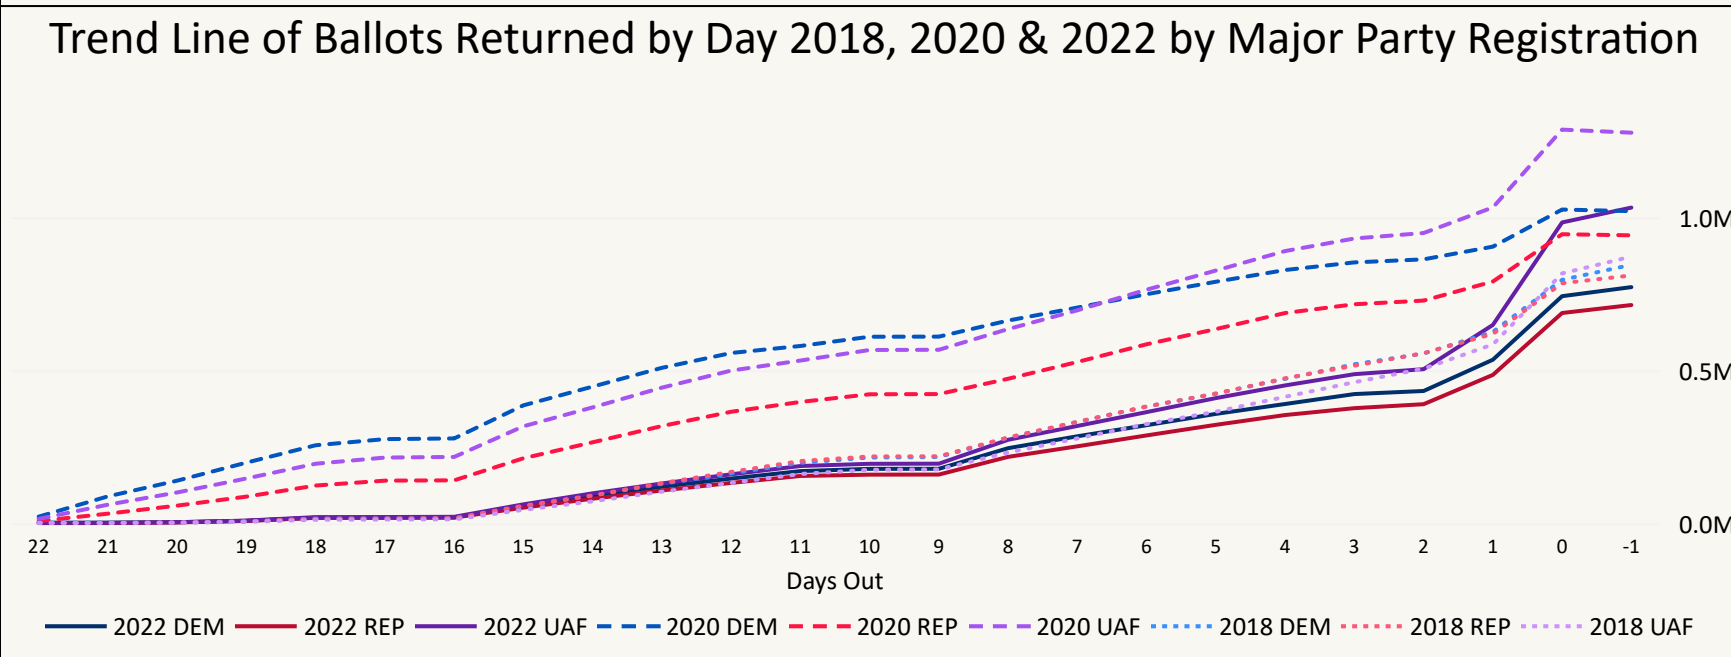

# Total Ballots Returned

(as of 11:59 PM, November 9, 2022)

## 2,550,784

November 10, 2022

Election Reporting