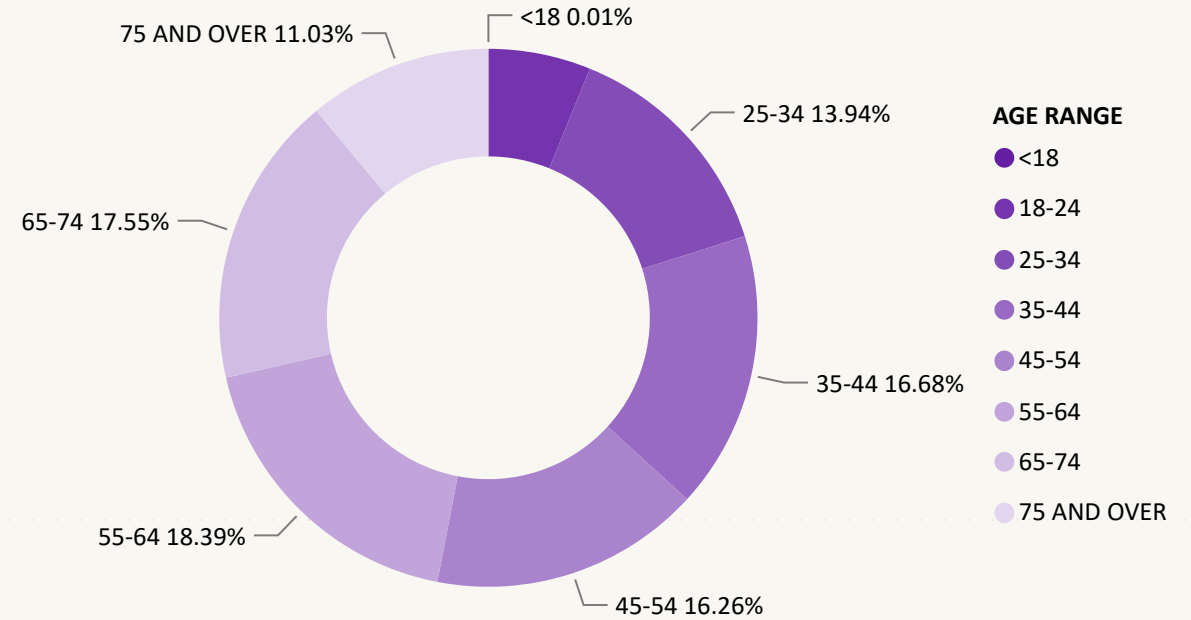

## Election Reporting

170,818	6,033	261,765	7,934	1,801	1,883	168,239	37,822	11,947	927
Adams	Alamosa	Arapahoe	Archuleta	Baca	Bent	Boulder	Broomfield	Chaffee	Cheyenne
5,285	3,491	1,747	1,399	3,392	16,135	288,645	1,343	194,081	22,573
Clear Creek	Conejos	Costilla	Crowley	Custer	Delta	Denver	Dolores	Douglas	Eagle
291,785	16,477	20,312	24,821	3,455	8,156	9,238	522	3,894	700
El Paso	Elbert	Fremont	Garfield	Gilpin	Grand	Gunnison	Hinsdale	Huerfano	Jackson
304,522	777	3,087	30,009	3,059	181,063	6,811	2,144	8,442	74,703
Jefferson	Kiowa	Kit Carson	La Plata	Lake	Larimer	Las Animas	Lincoln	Logan	Mesa
726	5,470	12,705	21,081	10,315	7,325	3,588	10,149	1,996	9,679
Mineral	Moffat	Montezuma	Montrose	Morgan	Otero	Ouray	Park	Phillips	Pitkin
4,346	67,263	3,091	5,009	14,128	2,823	566	4,122	1,194	14,360
Prowers	Pueblo	Rio Blanco	Rio Grande	Routt	Saguache	San Juan	San Miguel	Sedgwick	Summit
13,615	2,422	129,516	4,058						
Teller	Washington	Weld	Yuma						

# Total Ballots Returned

(as of 11:59 PM, November 9, 2022)

## 2,550,784

**November 10, 2022**  
Election Reporting

Ballots Returned by Age Range

Ballots Returned by Gender/Age Range