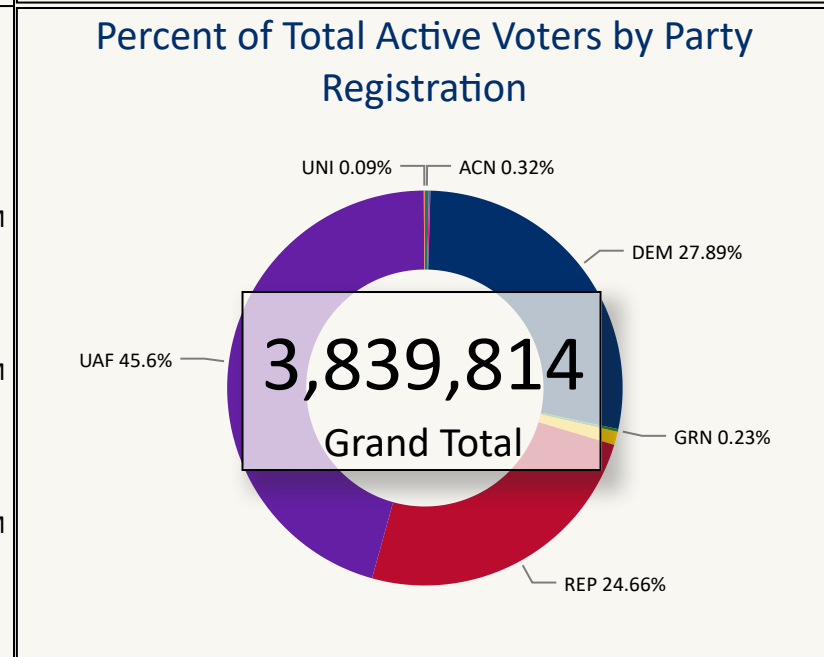

# Total Ballots Returned

(as of 11:59 PM, November 9, 2022)

## 2,550,784

November 10, 2022

Election Reporting