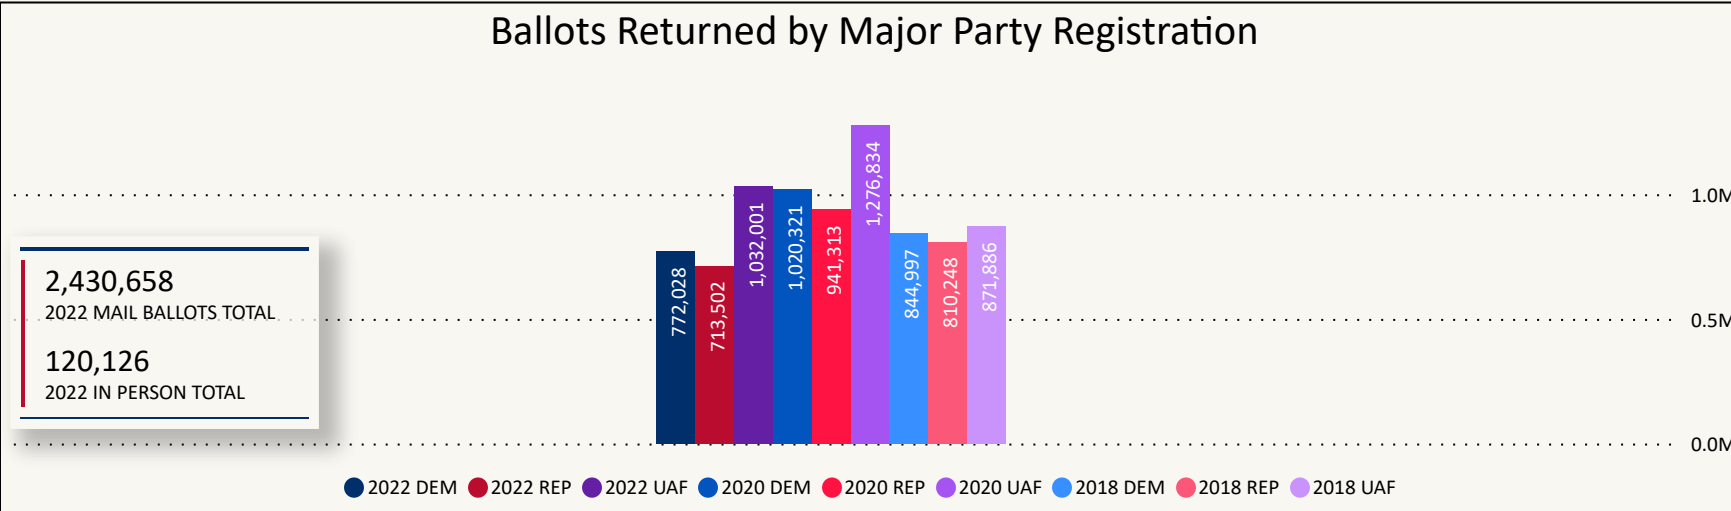

# Total Ballots Returned

(as of 11:59 PM, November 9, 2022)

## 2,550,784

November 10, 2022

Election Reporting