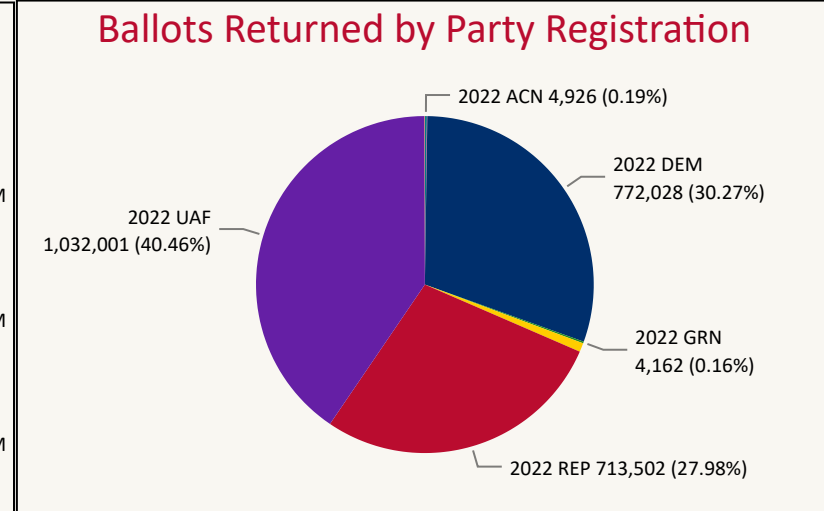

# Total Ballots Returned

(as of 11:59 PM, November 9, 2022)

## 2,550,784

November 10, 2022

Election Reporting