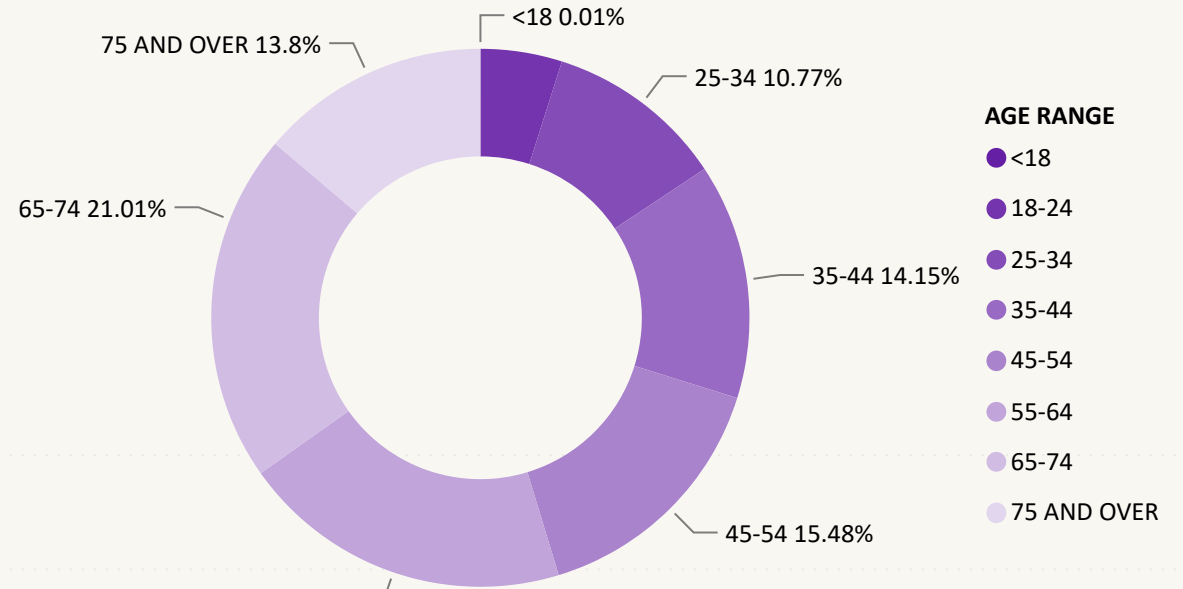

Total Ballots Returned

(as of 12:30 PM, November 8, 2022)

1,869,507

November 8, 2022
Election Day Reporting

Ballots Returned by Major Party Registration

Ballots Returned by Party Registration

Trend Line of Ballots Returned by Day 2018, 2020 & 2022 by Major Party Registration

Percent of Total Active Voters by Party Registration

Total Ballots Returned

(as of 12:30 PM, November 8, 2022)

1,869,507

November 8, 2022
Election Day Reporting

Ballots Returned by Age Range

Ballots Returned by Gender/Age Range