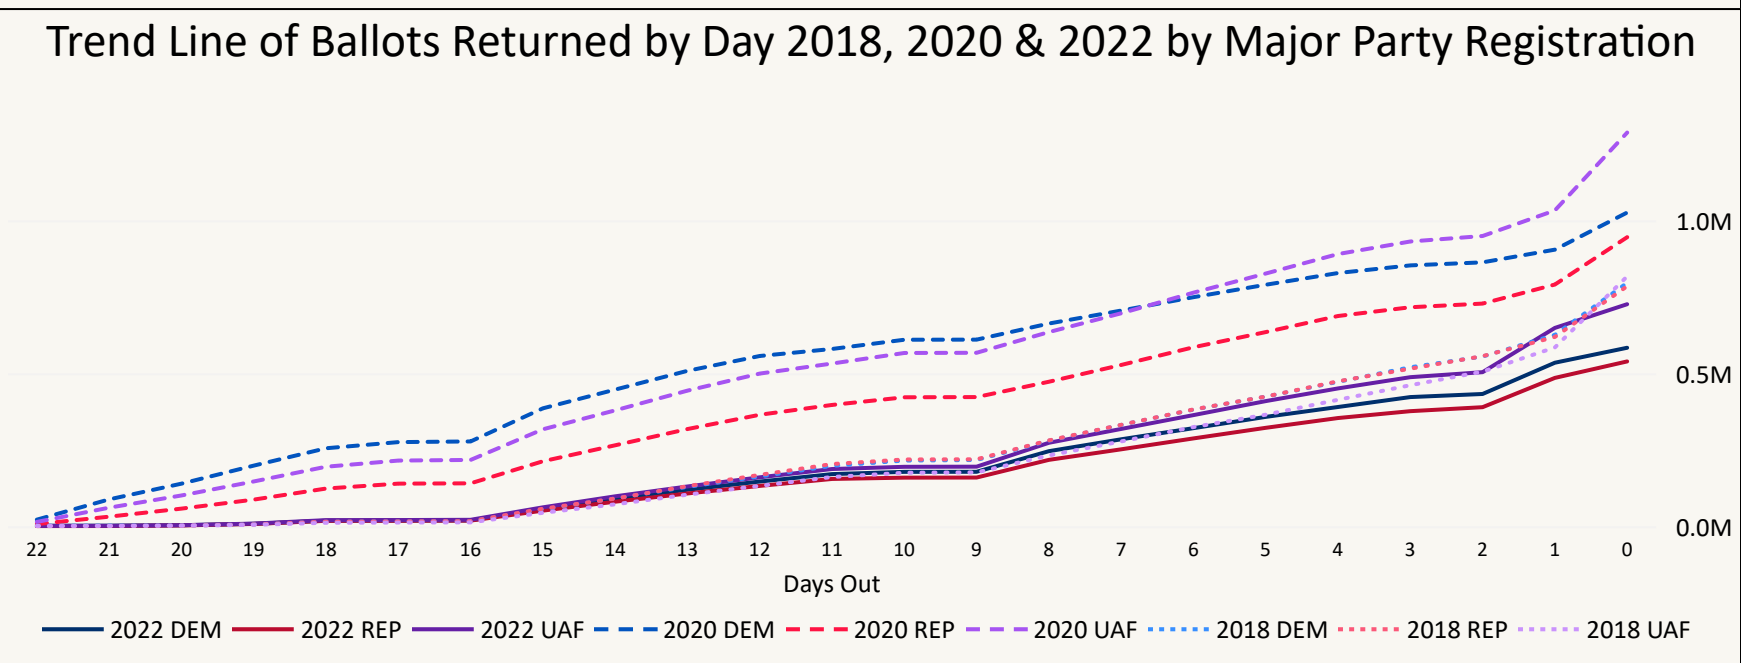

Total Ballots Returned

(as of 12:30 PM, November 8, 2022)

1,869,507

November 8, 2022
Election Day Reporting

Ballots Returned by Major Party Registration

Ballots Returned by Party Registration

Trend Line of Ballots Returned by Day 2018, 2020 & 2022 by Major Party Registration

Percent of Total Active Voters by Party Registration

Total Ballots Returned

(as of 12:30 PM, November 8, 2022)

1,869,507

November 8, 2022
Election Day Reporting

Ballots Returned by Age Range

Ballots Returned by Gender/Age Range