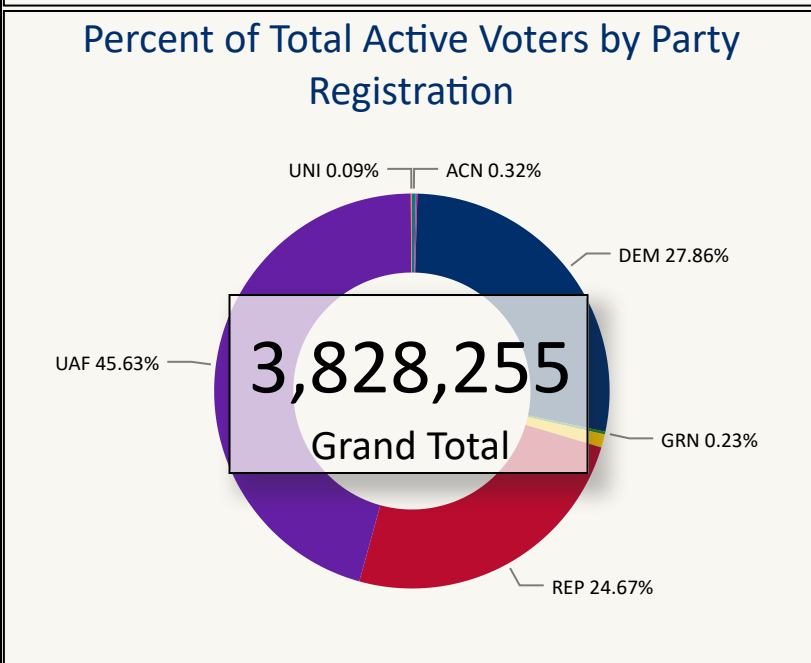

Total Ballots Returned

(as of 12:30 PM, November 8, 2022)

1,869,507

November 8, 2022
Election Day Reporting

Ballots Returned by Major Party Registration

Ballots Returned by Party Registration

Trend Line of Ballots Returned by Day 2018, 2020 & 2022 by Major Party Registration

Percent of Total Active Voters by Party Registration

Total Ballots Returned

(as of 12:30 PM, November 8, 2022)

1,869,507

November 8, 2022
Election Day Reporting

Ballots Returned by Age Range

Ballots Returned by Gender/Age Range