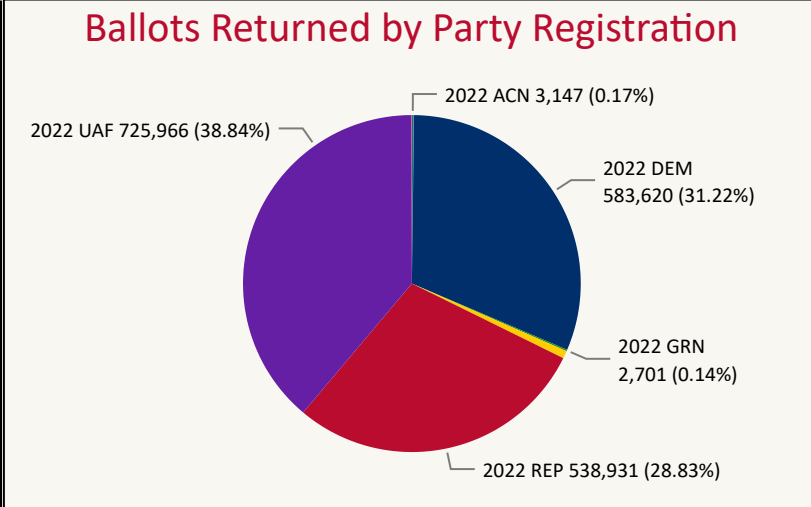

Total Ballots Returned

(as of 12:30 PM, November 8, 2022)

1,869,507

November 8, 2022
Election Day Reporting

Ballots Returned by Major Party Registration

Ballots Returned by Party Registration

Trend Line of Ballots Returned by Day 2018, 2020 & 2022 by Major Party Registration

Percent of Total Active Voters by Party Registration

Total Ballots Returned

(as of 12:30 PM, November 8, 2022)

1,869,507

November 8, 2022
Election Day Reporting

Ballots Returned by Age Range

Ballots Returned by Gender/Age Range