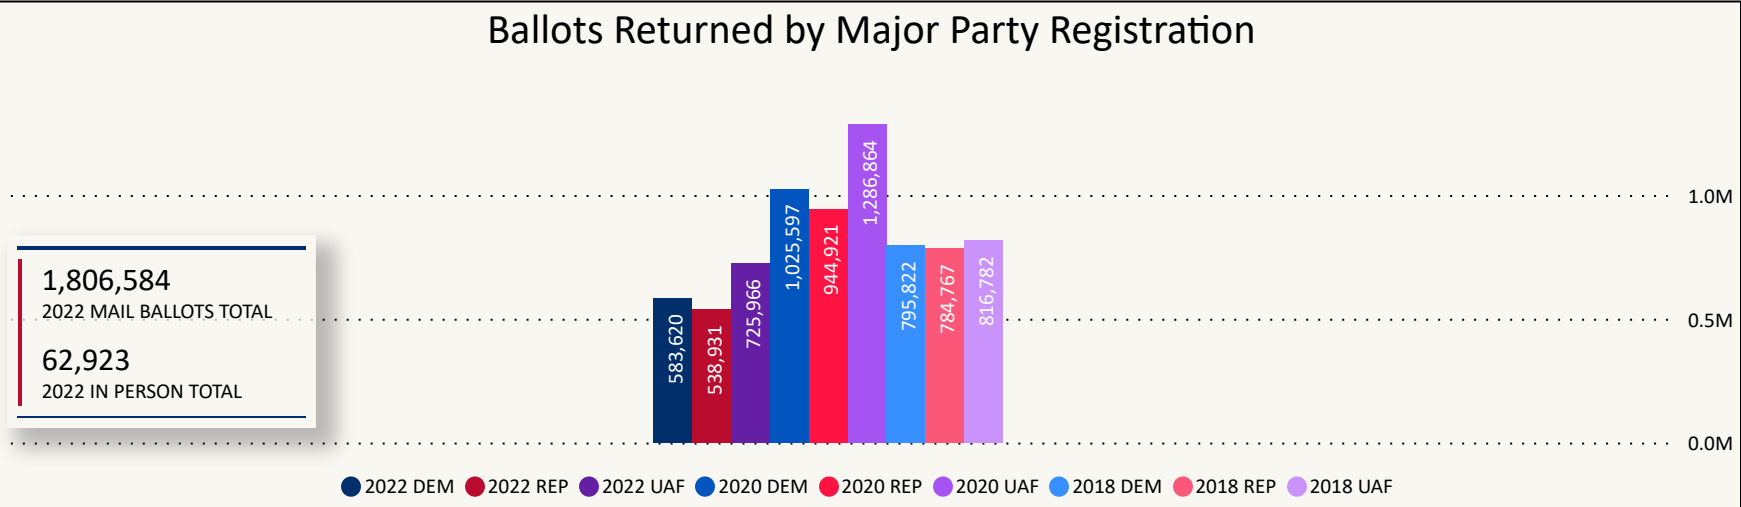

Total Ballots Returned

(as of 12:30 PM, November 8, 2022)

1,869,507

November 8, 2022
Election Day Reporting

Ballots Returned by Major Party Registration

Ballots Returned by Party Registration

Trend Line of Ballots Returned by Day 2018, 2020 & 2022 by Major Party Registration

Percent of Total Active Voters by Party Registration

Total Ballots Returned

(as of 12:30 PM, November 8, 2022)

1,869,507

November 8, 2022
Election Day Reporting

Ballots Returned by Age Range

Ballots Returned by Gender/Age Range