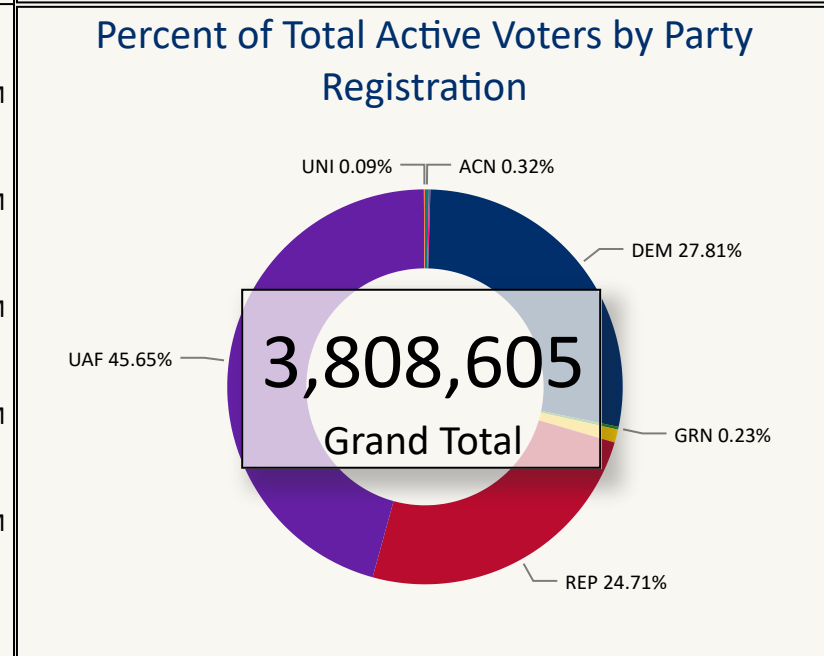

Total Ballots Returned

(as of 11:59 PM, November 1, 2022)

862,637

November 2, 2022

6 Days Out

Total Ballots Returned

(as of 11:59 PM, November 1, 2022)

2022 General Election Ballot Return Reporting

862,637

November 2, 2022

6 Days Out

53,581	2,137	87,643	3,172	651	694	55,572	13,840	4,804	323
Adams	Alamosa	Arapahoe	Archuleta	Baca	Bent	Boulder	Broomfield	Chaffee	Cheyenne
1,906	1,177	763	481	1,420	6,470	75,788	493	66,918	7,597
Clear Creek	Conejos	Costilla	Crowley	Custer	Delta	Denver	Dolores	Douglas	Eagle
96,897	5,737	7,642	8,930	1,129	3,165	3,125	272	1,891	283
El Paso	Elbert	Fremont	Garfield	Gilpin	Grand	Gunnison	Hinsdale	Huerfano	Jackson
108,272	276	1,113	12,593	1,015	63,541	3,069	892	3,690	31,083
Jefferson	Kiowa	Kit Carson	La Plata	Lake	Larimer	Las Animas	Lincoln	Logan	Mesa
331	866	5,167	10,143	3,936	2,966	1,657	2,537	721	3,711
Mineral	Moffat	Montezuma	Montrose	Morgan	Otero	Ouray	Park	Phillips	Pitkin
1,687	24,314	1,095	1,975	5,353	1,072	214	1,510	498	5,162
Prowers	Pueblo	Rio Blanco	Rio Grande	Routt	Saguache	San Juan	San Miguel	Sedgwick	Summit
3,971	999	41,145	1,562						
Teller	Washington	Weld	Yuma						

Total Ballots Returned

(as of 11:59 PM, November 1, 2022)

862,637

November 2, 2022

6 Days Out

Ballot Type Returned by Age Range

Ballot Type Returned by Gender

Total Ballots Returned