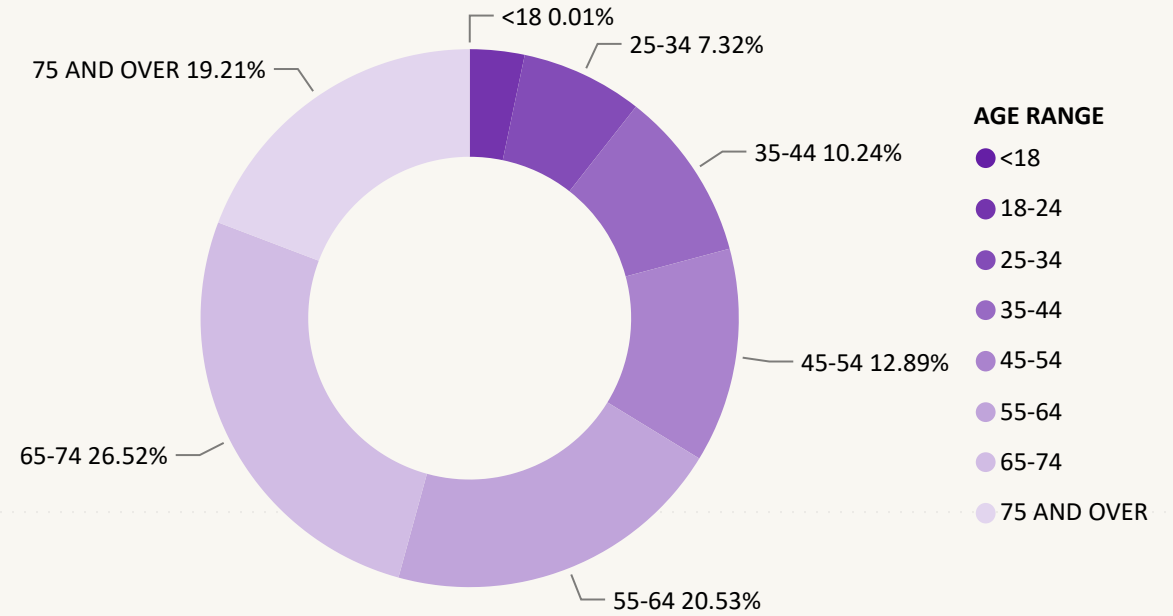

862,637

November 2, 2022

6 Days Out

53,581	2,137	87,643	3,172	651	694	55,572	13,840	4,804	323
Adams	Alamosa	Arapahoe	Archuleta	Baca	Bent	Boulder	Broomfield	Chaffee	Cheyenne
1,906	1,177	763	481	1,420	6,470	75,788	493	66,918	7,597
Clear Creek	Conejos	Costilla	Crowley	Custer	Delta	Denver	Dolores	Douglas	Eagle
96,897	5,737	7,642	8,930	1,129	3,165	3,125	272	1,891	283
El Paso	Elbert	Fremont	Garfield	Gilpin	Grand	Gunnison	Hinsdale	Huerfano	Jackson
108,272	276	1,113	12,593	1,015	63,541	3,069	892	3,690	31,083
Jefferson	Kiowa	Kit Carson	La Plata	Lake	Larimer	Las Animas	Lincoln	Logan	Mesa
331	866	5,167	10,143	3,936	2,966	1,657	2,537	721	3,711
Mineral	Moffat	Montezuma	Montrose	Morgan	Otero	Ouray	Park	Phillips	Pitkin
1,687	24,314	1,095	1,975	5,353	1,072	214	1,510	498	5,162
Prowers	Pueblo	Rio Blanco	Rio Grande	Routt	Saguache	San Juan	San Miguel	Sedgwick	Summit
3,971	999	41,145	1,562						
Teller	Washington	Weld	Yuma						

Total Ballots Returned

(as of 11:59 PM, November 1, 2022)

862,637

November 2, 2022

6 Days Out

Ballot Type Returned by Age Range

Ballot Type Returned by Gender

Total Ballots Returned

(as of 11:59 PM, November 1, 2022)

862,637

November 2, 2022

6 Days Out

Ballots Returned by Age Range

Ballots Returned by Gender/Age Range