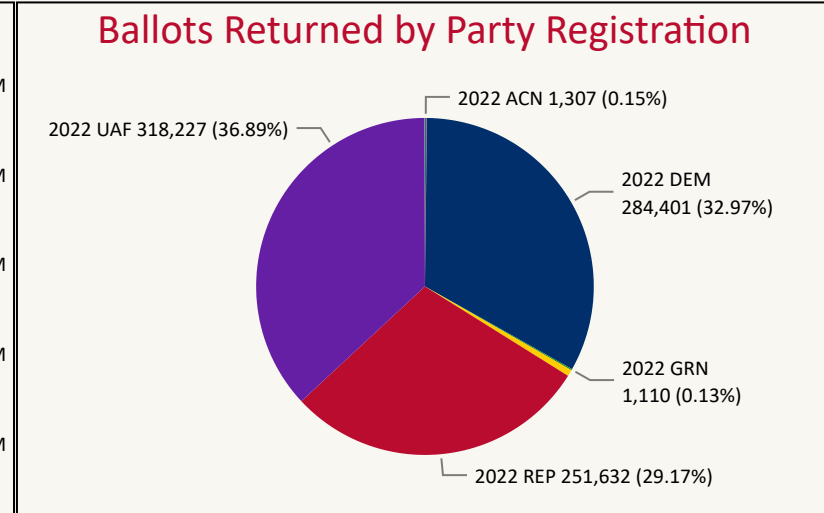

Total Ballots Returned

(as of 11:59 PM, November 1, 2022)

862,637

November 2, 2022

6 Days Out

Total Ballots Returned

(as of 11:59 PM, November 1, 2022)

2022 General Election Ballot Return Reporting