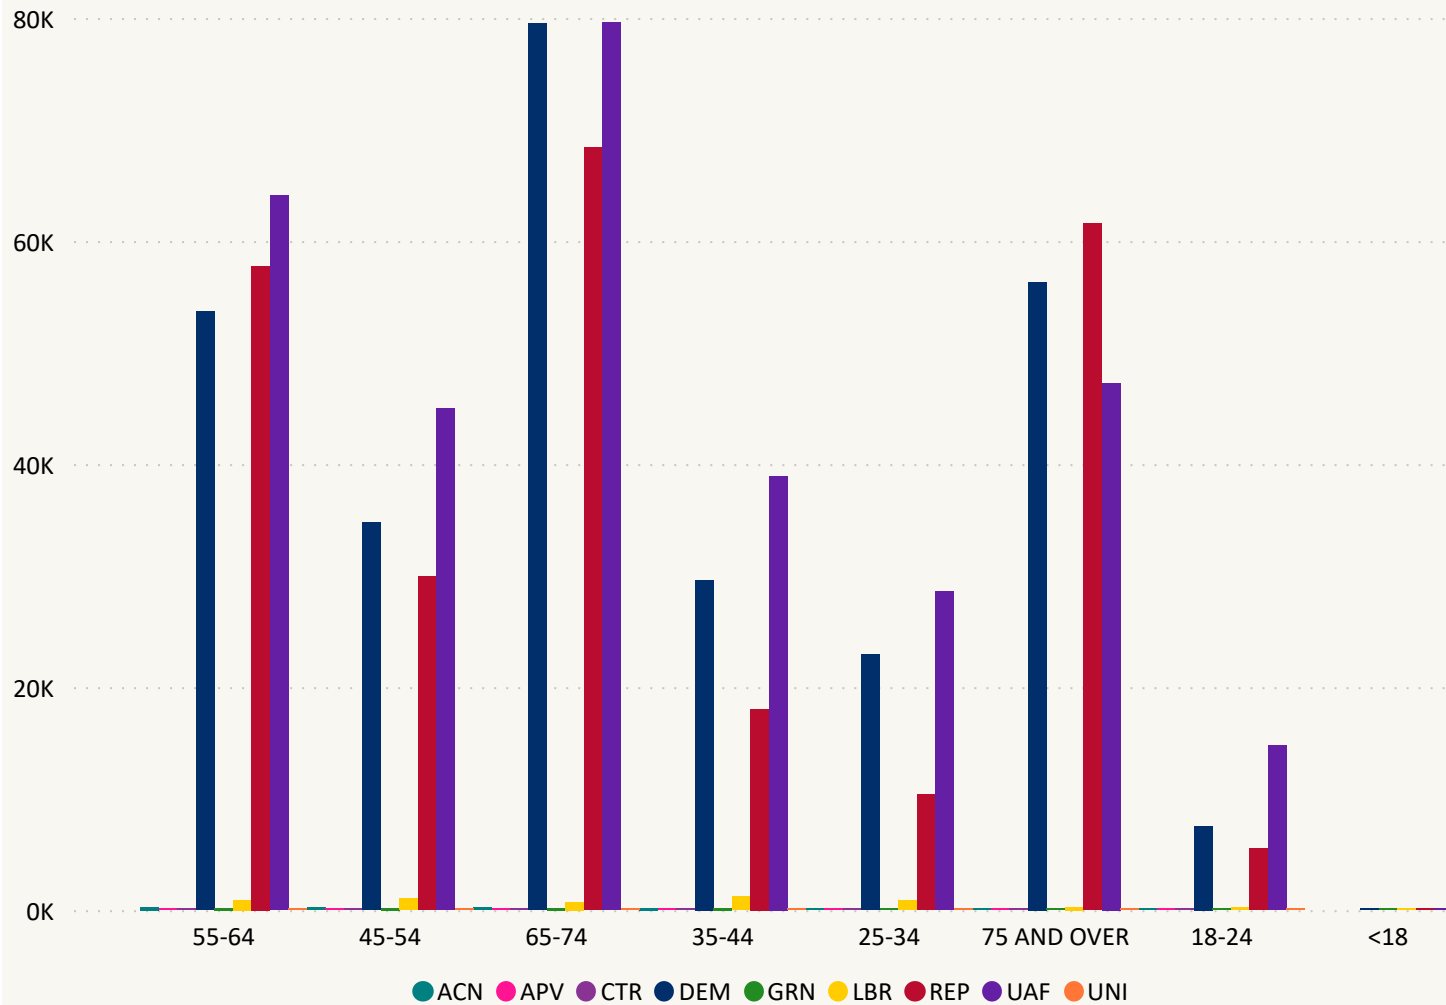

Total Ballots Returned

(as of 11:59 PM, November 1, 2022)

862,637

November 2, 2022

6 Days Out

Total Ballots Returned

(as of 11:59 PM, November 1, 2022)

2022 General Election Ballot Return Reporting

862,637

November 2, 2022

6 Days Out

53,581	2,137	87,643	3,172	651	694	55,572	13,840	4,804	323
Adams	Alamosa	Arapahoe	Archuleta	Baca	Bent	Boulder	Broomfield	Chaffee	Cheyenne
1,906	1,177	763	481	1,420	6,470	75,788	493	66,918	7,597
Clear Creek	Conejos	Costilla	Crowley	Custer	Delta	Denver	Dolores	Douglas	Eagle
96,897	5,737	7,642	8,930	1,129	3,165	3,125	272	1,891	283
El Paso	Elbert	Fremont	Garfield	Gilpin	Grand	Gunnison	Hinsdale	Huerfano	Jackson
108,272	276	1,113	12,593	1,015	63,541	3,069	892	3,690	31,083
Jefferson	Kiowa	Kit Carson	La Plata	Lake	Larimer	Las Animas	Lincoln	Logan	Mesa
331	866	5,167	10,143	3,936	2,966	1,657	2,537	721	3,711
Mineral	Moffat	Montezuma	Montrose	Morgan	Otero	Ouray	Park	Phillips	Pitkin
1,687	24,314	1,095	1,975	5,353	1,072	214	1,510	498	5,162
Prowers	Pueblo	Rio Blanco	Rio Grande	Routt	Saguache	San Juan	San Miguel	Sedgwick	Summit
3,971	999	41,145	1,562						
Teller	Washington	Weld	Yuma						

Total Ballots Returned

(as of 11:59 PM, November 1, 2022)

862,637

November 2, 2022

6 Days Out

Ballot Type Returned by Age Range

Ballot Type Returned by Gender

Total Ballots Returned

(as of 11:59 PM, November 1, 2022)

862,637

November 2, 2022

6 Days Out

Ballots Returned by Age Range

Ballots Returned by Gender/Age Range