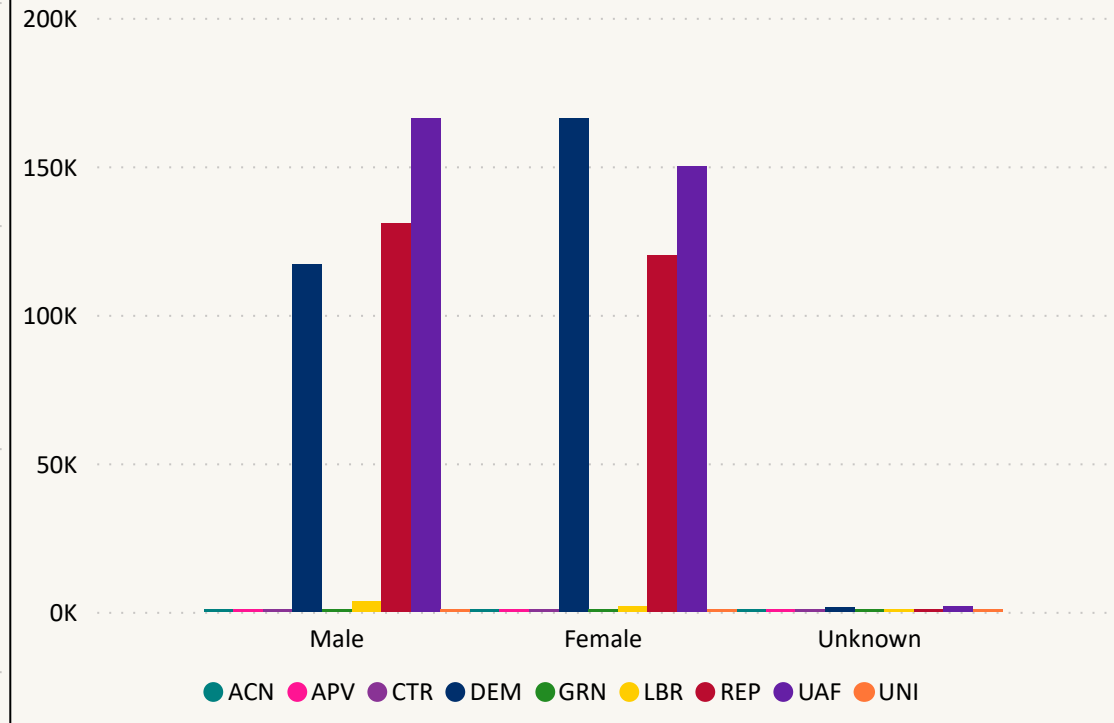

862,637

November 2, 2022

6 Days Out

53,581	2,137	87,643	3,172	651	694	55,572	13,840	4,804	323
Adams	Alamosa	Arapahoe	Archuleta	Baca	Bent	Boulder	Broomfield	Chaffee	Cheyenne
1,906	1,177	763	481	1,420	6,470	75,788	493	66,918	7,597
Clear Creek	Conejos	Costilla	Crowley	Custer	Delta	Denver	Dolores	Douglas	Eagle
96,897	5,737	7,642	8,930	1,129	3,165	3,125	272	1,891	283
El Paso	Elbert	Fremont	Garfield	Gilpin	Grand	Gunnison	Hinsdale	Huerfano	Jackson
108,272	276	1,113	12,593	1,015	63,541	3,069	892	3,690	31,083
Jefferson	Kiowa	Kit Carson	La Plata	Lake	Larimer	Las Animas	Lincoln	Logan	Mesa
331	866	5,167	10,143	3,936	2,966	1,657	2,537	721	3,711
Mineral	Moffat	Montezuma	Montrose	Morgan	Otero	Ouray	Park	Phillips	Pitkin
1,687	24,314	1,095	1,975	5,353	1,072	214	1,510	498	5,162
Prowers	Pueblo	Rio Blanco	Rio Grande	Routt	Saguache	San Juan	San Miguel	Sedgwick	Summit
3,971	999	41,145	1,562						
Teller	Washington	Weld	Yuma						

Total Ballots Returned

(as of 11:59 PM, November 1, 2022)

862,637

November 2, 2022

6 Days Out

Ballot Type Returned by Age Range

Ballot Type Returned by Gender

Total Ballots Returned

(as of 11:59 PM, November 1, 2022)

862,637

November 2, 2022

6 Days Out

Ballots Returned by Age Range

Ballots Returned by Gender/Age Range