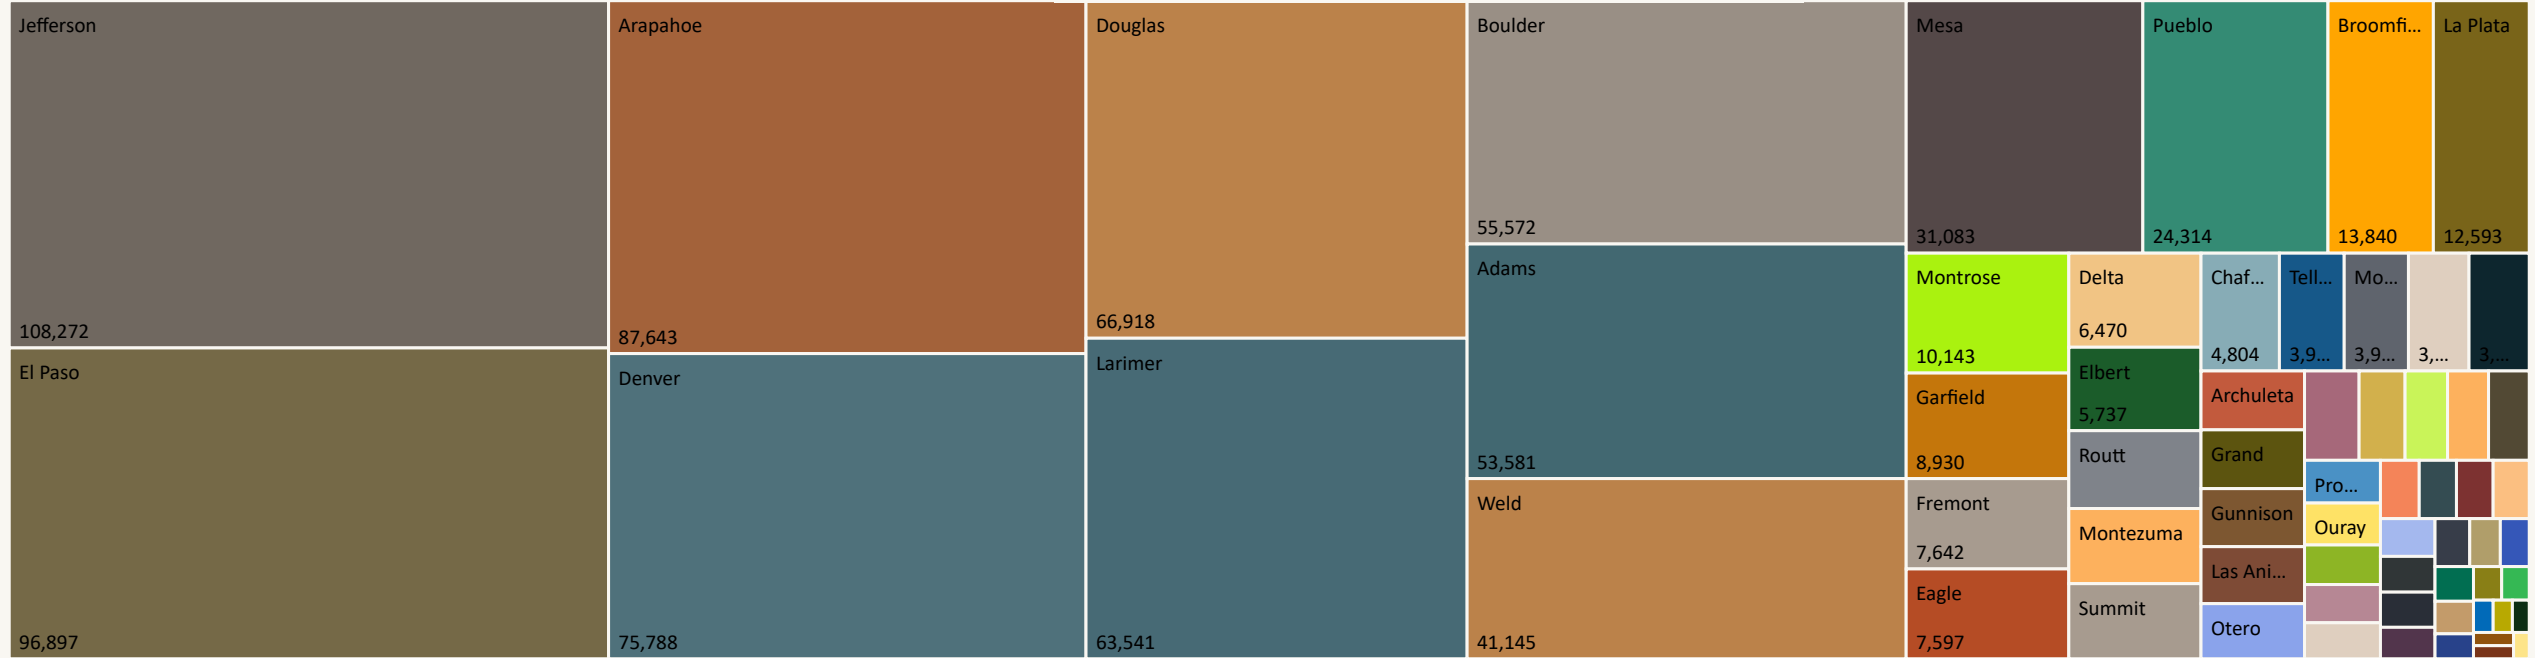

Total Ballots Returned

(as of 11:59 PM, November 1, 2022)

862,637

November 2, 2022

6 Days Out

Total Ballots Returned

(as of 11:59 PM, November 1, 2022)

2022 General Election Ballot Return Reporting

862,637

November 2, 2022

6 Days Out

53,581	2,137	87,643	3,172	651	694	55,572	13,840	4,804	323
Adams	Alamosa	Arapahoe	Archuleta	Baca	Bent	Boulder	Broomfield	Chaffee	Cheyenne
1,906	1,177	763	481	1,420	6,470	75,788	493	66,918	7,597
Clear Creek	Conejos	Costilla	Crowley	Custer	Delta	Denver	Dolores	Douglas	Eagle
96,897	5,737	7,642	8,930	1,129	3,165	3,125	272	1,891	283
El Paso	Elbert	Fremont	Garfield	Gilpin	Grand	Gunnison	Hinsdale	Huerfano	Jackson
108,272	276	1,113	12,593	1,015	63,541	3,069	892	3,690	31,083
Jefferson	Kiowa	Kit Carson	La Plata	Lake	Larimer	Las Animas	Lincoln	Logan	Mesa
331	866	5,167	10,143	3,936	2,966	1,657	2,537	721	3,711
Mineral	Moffat	Montezuma	Montrose	Morgan	Otero	Ouray	Park	Phillips	Pitkin
1,687	24,314	1,095	1,975	5,353	1,072	214	1,510	498	5,162
Prowers	Pueblo	Rio Blanco	Rio Grande	Routt	Saguache	San Juan	San Miguel	Sedgwick	Summit
3,971	999	41,145	1,562						
Teller	Washington	Weld	Yuma						