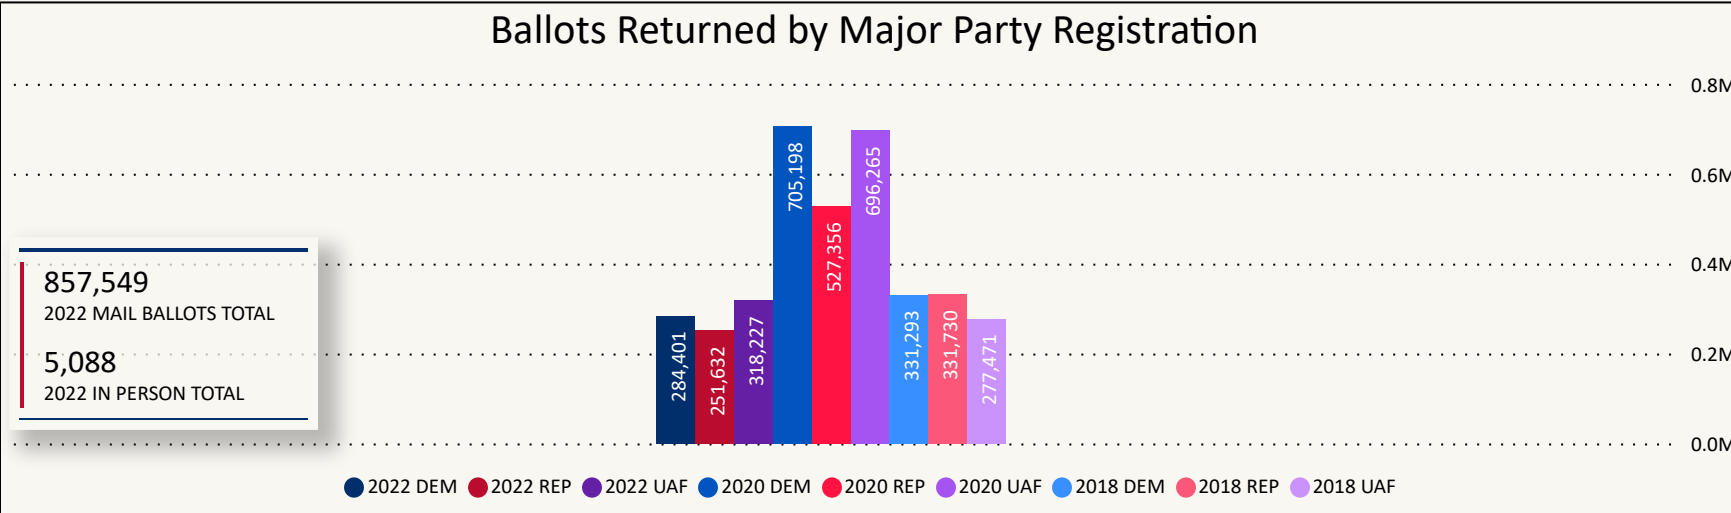

Total Ballots Returned

(as of 11:59 PM, November 1, 2022)

862,637

November 2, 2022

6 Days Out

Total Ballots Returned

(as of 11:59 PM, November 1, 2022)

2022 General Election Ballot Return Reporting

862,637

November 2, 2022

6 Days Out

53,581	2,137	87,643	3,172	651	694	55,572	13,840	4,804	323
Adams	Alamosa	Arapahoe	Archuleta	Baca	Bent	Boulder	Broomfield	Chaffee	Cheyenne
1,906	1,177	763	481	1,420	6,470	75,788	493	66,918	7,597
Clear Creek	Conejos	Costilla	Crowley	Custer	Delta	Denver	Dolores	Douglas	Eagle
96,897	5,737	7,642	8,930	1,129	3,165	3,125	272	1,891	283
El Paso	Elbert	Fremont	Garfield	Gilpin	Grand	Gunnison	Hinsdale	Huerfano	Jackson
108,272	276	1,113	12,593	1,015	63,541	3,069	892	3,690	31,083
Jefferson	Kiowa	Kit Carson	La Plata	Lake	Larimer	Las Animas	Lincoln	Logan	Mesa
331	866	5,167	10,143	3,936	2,966	1,657	2,537	721	3,711
Mineral	Moffat	Montezuma	Montrose	Morgan	Otero	Ouray	Park	Phillips	Pitkin
1,687	24,314	1,095	1,975	5,353	1,072	214	1,510	498	5,162
Prowers	Pueblo	Rio Blanco	Rio Grande	Routt	Saguache	San Juan	San Miguel	Sedgwick	Summit
3,971	999	41,145	1,562						
Teller	Washington	Weld	Yuma						