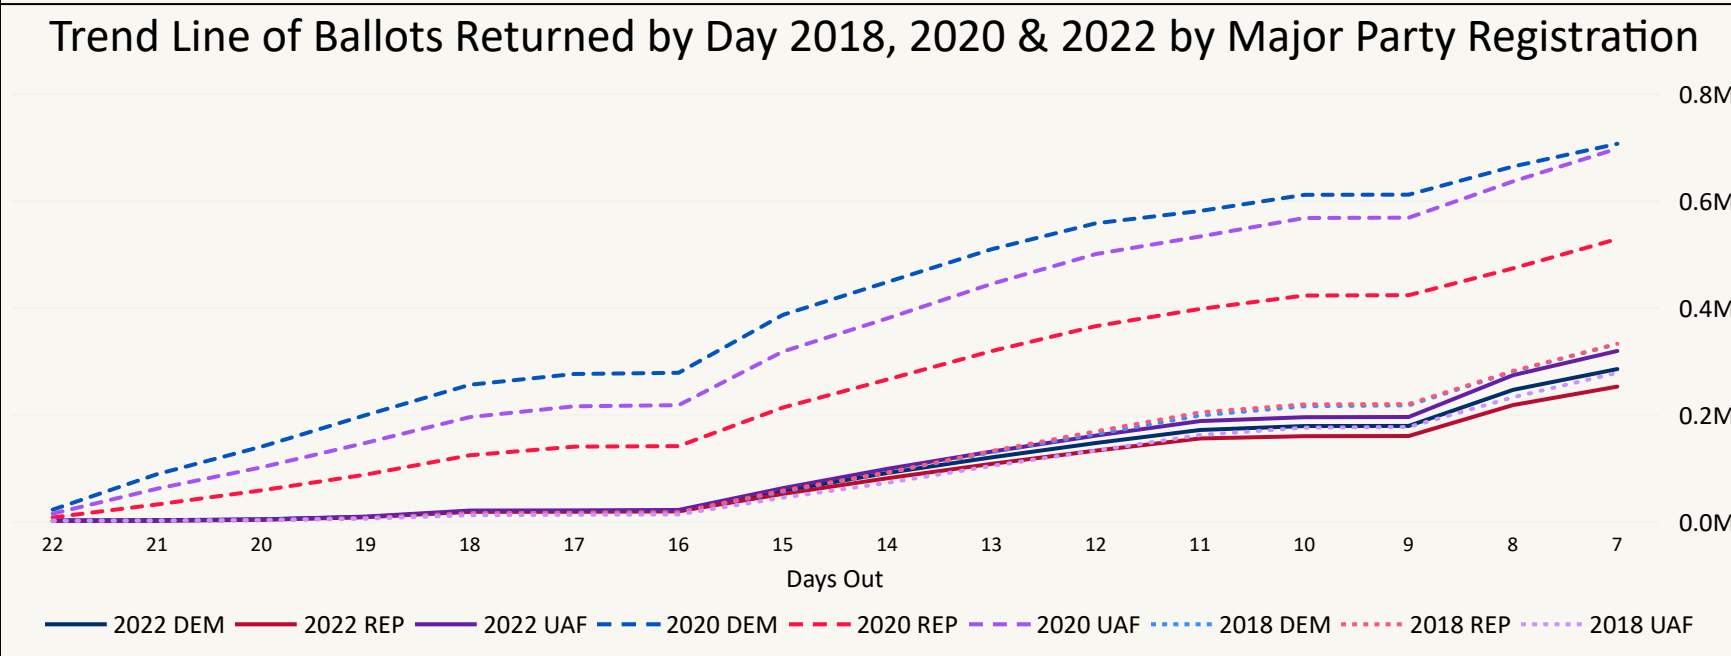

Total Ballots Returned

(as of 11:59 PM, November 1, 2022)

862,637

November 2, 2022

6 Days Out

Total Ballots Returned

(as of 11:59 PM, November 1, 2022)

2022 General Election Ballot Return Reporting