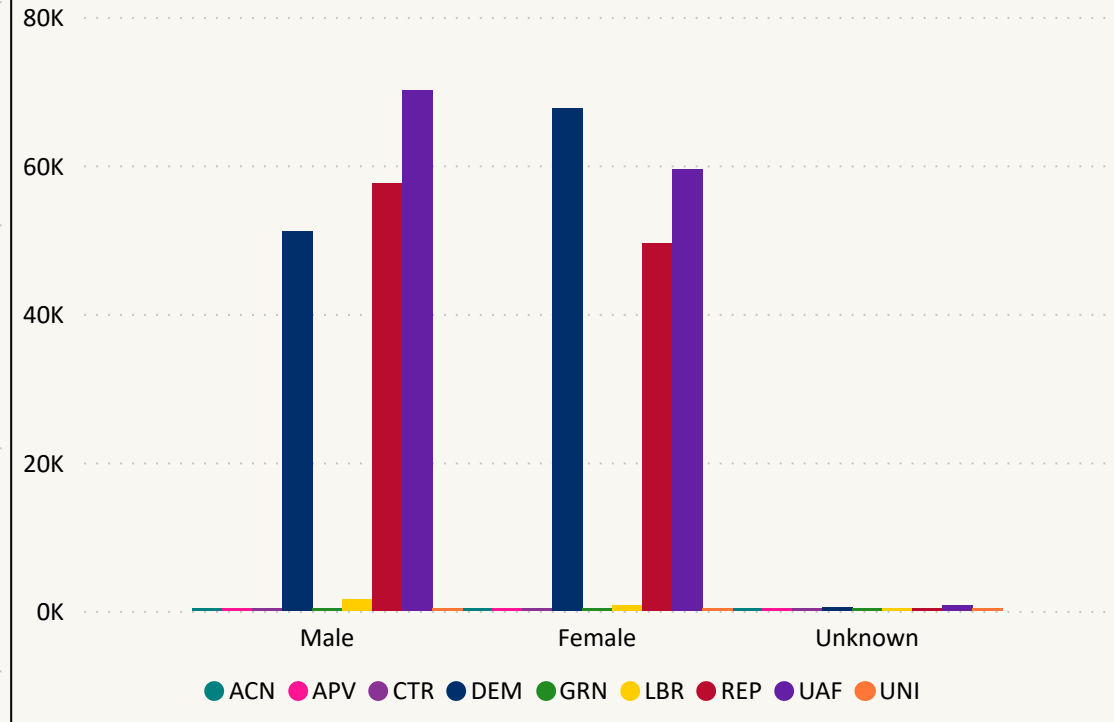

# Total Ballots Returned

(as of 11:59 PM, October 26, 2022)

## 360,593

October 27, 2022

13 Days Out

Ballot Type Returned by Age Range

Ballot Type Returned by Gender

## 360,593

**October 27, 2022**

13 Days Out

Ballots Returned by Age Range

Ballots Returned by Gender/Age Range