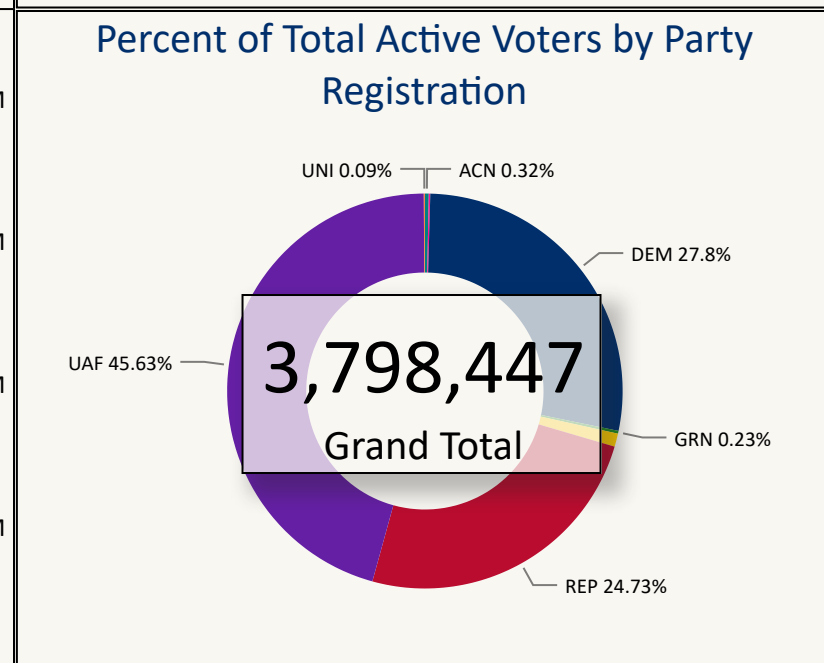

# Total Ballots Returned

(as of 11:59 PM, October 26, 2022)

## 360,593

October 27, 2022

13 Days Out

Ballots Returned by Major Party Registration

Ballots Returned by Party Registration

Trend Line of Ballots Returned by Day 2018, 2020 & 2022 by Major Party Registration

Percent of Total Active Voters by Party Registration