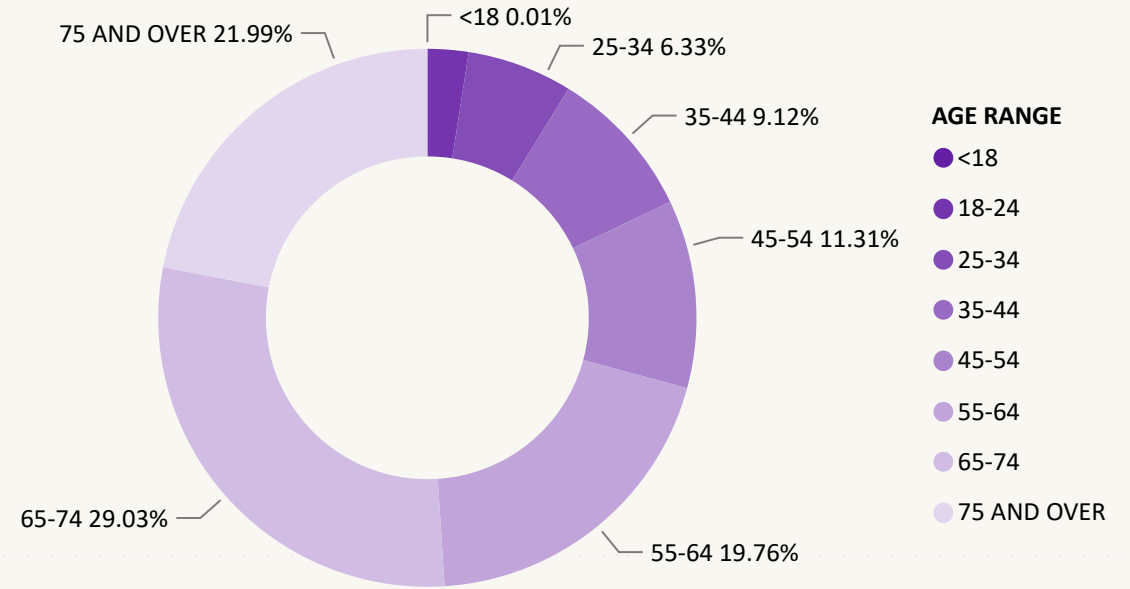

## 360,593

October 27, 2022

13 Days Out

Ballot Type Returned by Age Range

Ballot Type Returned by Gender

# Total Ballots Returned

(as of 11:59 PM, October 26, 2022)

## 360,593

**October 27, 2022**

13 Days Out

Ballots Returned by Age Range

Ballots Returned by Gender/Age Range