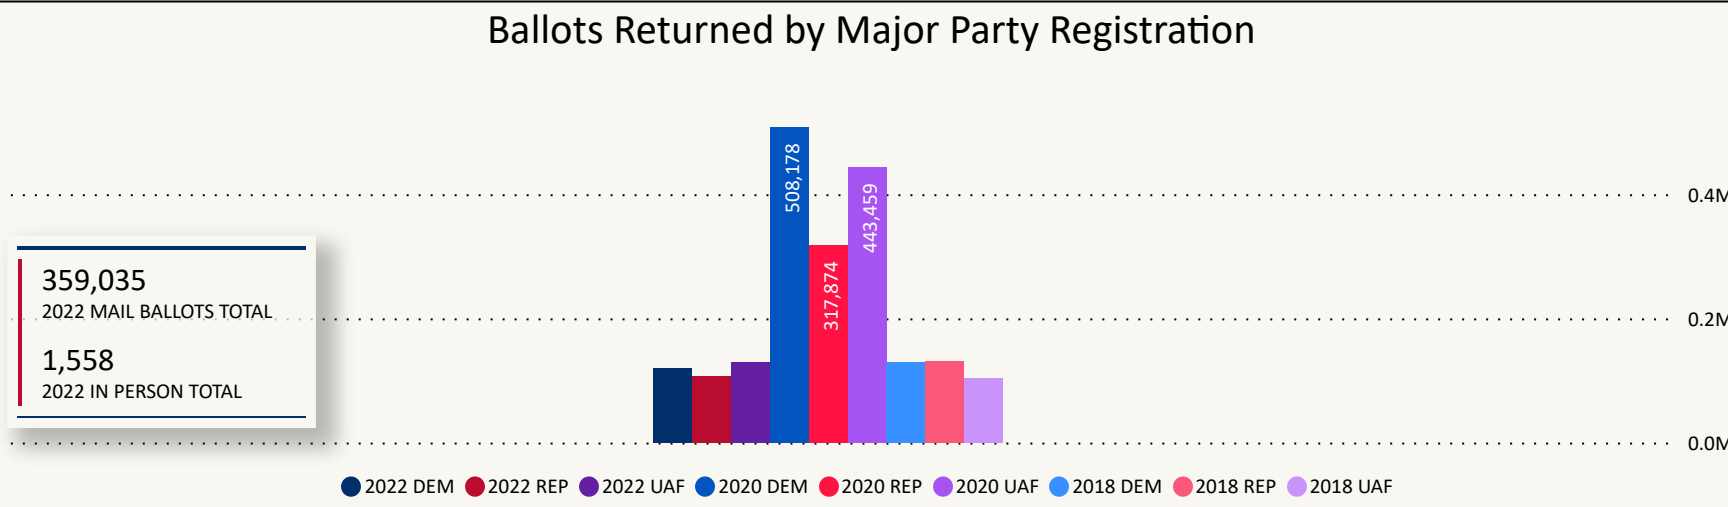

# Total Ballots Returned

(as of 11:59 PM, October 26, 2022)

## 360,593

October 27, 2022

13 Days Out

Ballots Returned by Major Party Registration

Ballots Returned by Party Registration

Trend Line of Ballots Returned by Day 2018, 2020 & 2022 by Major Party Registration