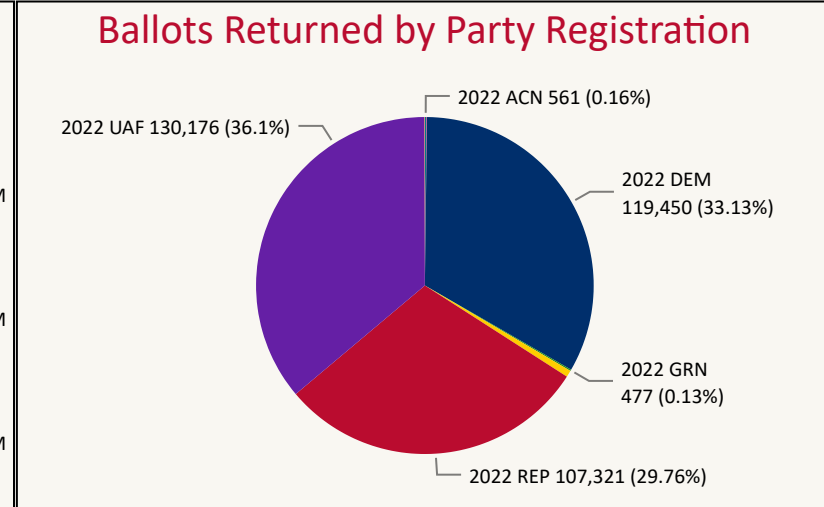

# Total Ballots Returned

(as of 11:59 PM, October 26, 2022)

## 360,593

October 27, 2022

13 Days Out

Ballots Returned by Major Party Registration

Ballots Returned by Party Registration

Trend Line of Ballots Returned by Day 2018, 2020 & 2022 by Major Party Registration

Percent of Total Active Voters by Party Registration