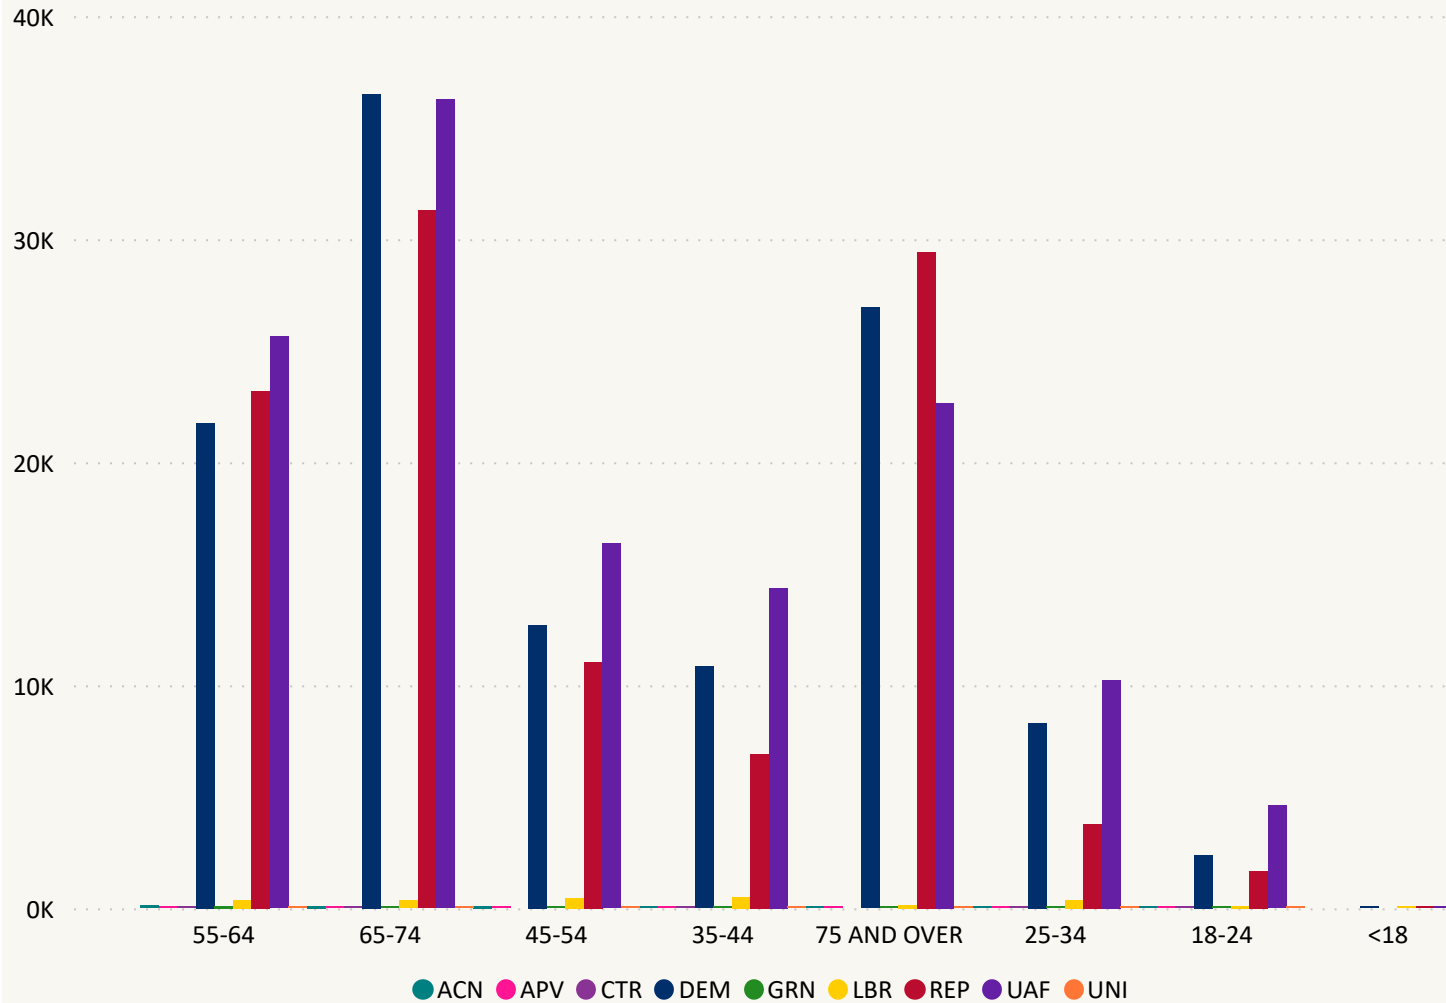

# Total Ballots Returned

(as of 11:59 PM, October 26, 2022)

October 27, 2022

13 Days Out

# 360,593

22,872	787	37,616	1,123	287	362	21,121	6,299	2,150	129
Adams	Alamosa	Arapahoe	Archuleta	Baca	Bent	Boulder	Broomfield	Chaffee	Cheyenne
680	418	368	118	637	2,993	28,689	147	26,698	3,058
Clear Creek	Conejos	Costilla	Crowley	Custer	Delta	Denver	Dolores	Douglas	Eagle
43,510	2,086	3,331	3,535	410	1,227	858	127	971	141
El Paso	Elbert	Fremont	Garfield	Gilpin	Grand	Gunnison	Hinsdale	Huerfano	Jackson
46,402	117	489	5,490	376	27,232	1,332	415	1,855	15,153
Jefferson	Kiowa	Kit Carson	La Plata	Lake	Larimer	Las Animas	Lincoln	Logan	Mesa
150	19	1,424	5,124	1,675	1,398	690	22	330	1,593
Mineral	Moffat	Montezuma	Montrose	Morgan	Otero	Ouray	Park	Phillips	Pitkin
873	8,474	635	761	2,185	200	50	609	286	1,896
Prowers	Pueblo	Rio Blanco	Rio Grande	Routt	Saguache	San Juan	San Miguel	Sedgwick	Summit
1,840	422	17,584	744						
Teller	Washington	Weld	Yuma						

# Total Ballots Returned

(as of 11:59 PM, October 26, 2022)

## 360,593

October 27, 2022

13 Days Out

Ballot Type Returned by Age Range

Ballot Type Returned by Gender