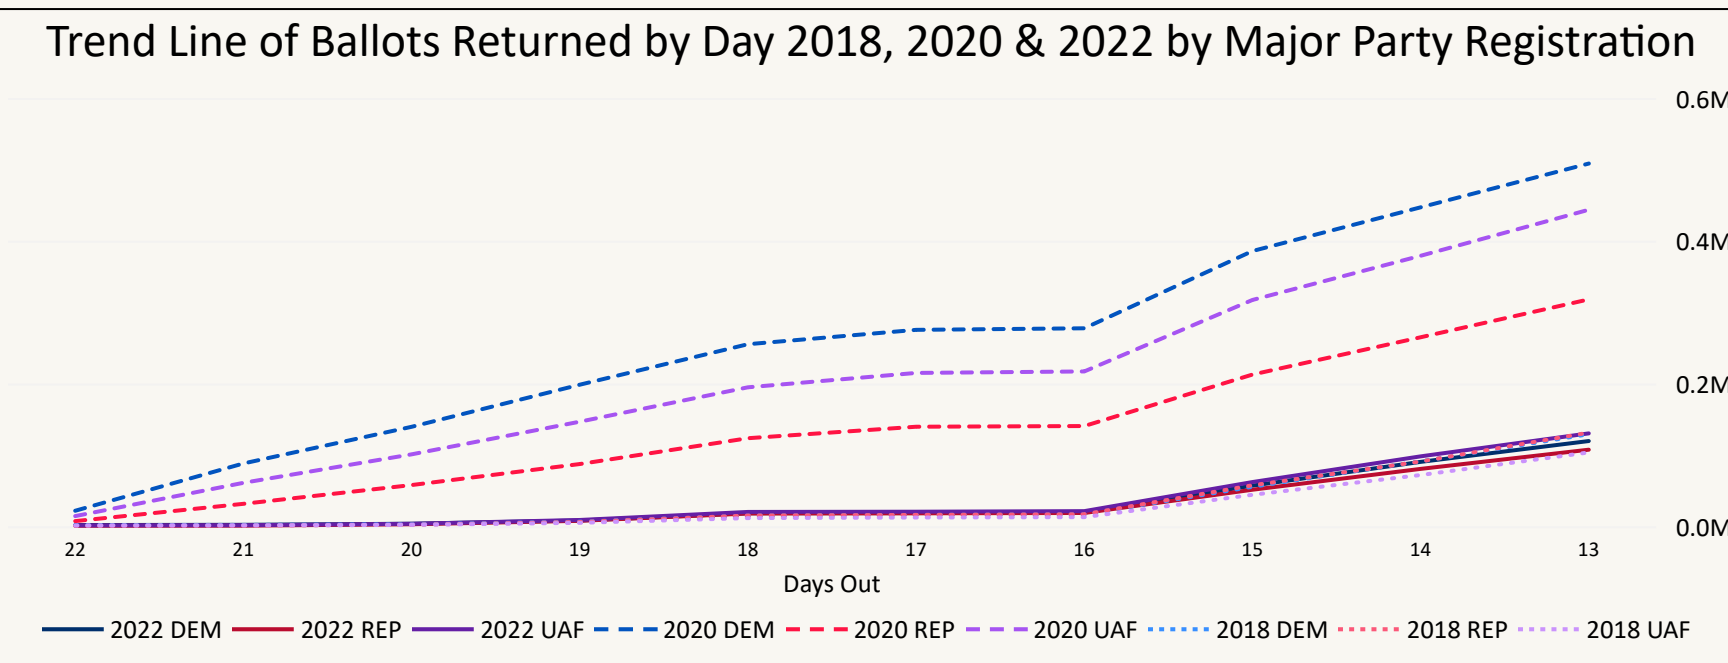

# Total Ballots Returned

(as of 11:59 PM, October 26, 2022)

## 360,593

October 27, 2022

13 Days Out

Ballots Returned by Major Party Registration

Ballots Returned by Party Registration

Trend Line of Ballots Returned by Day 2018, 2020 & 2022 by Major Party Registration

Percent of Total Active Voters by Party Registration