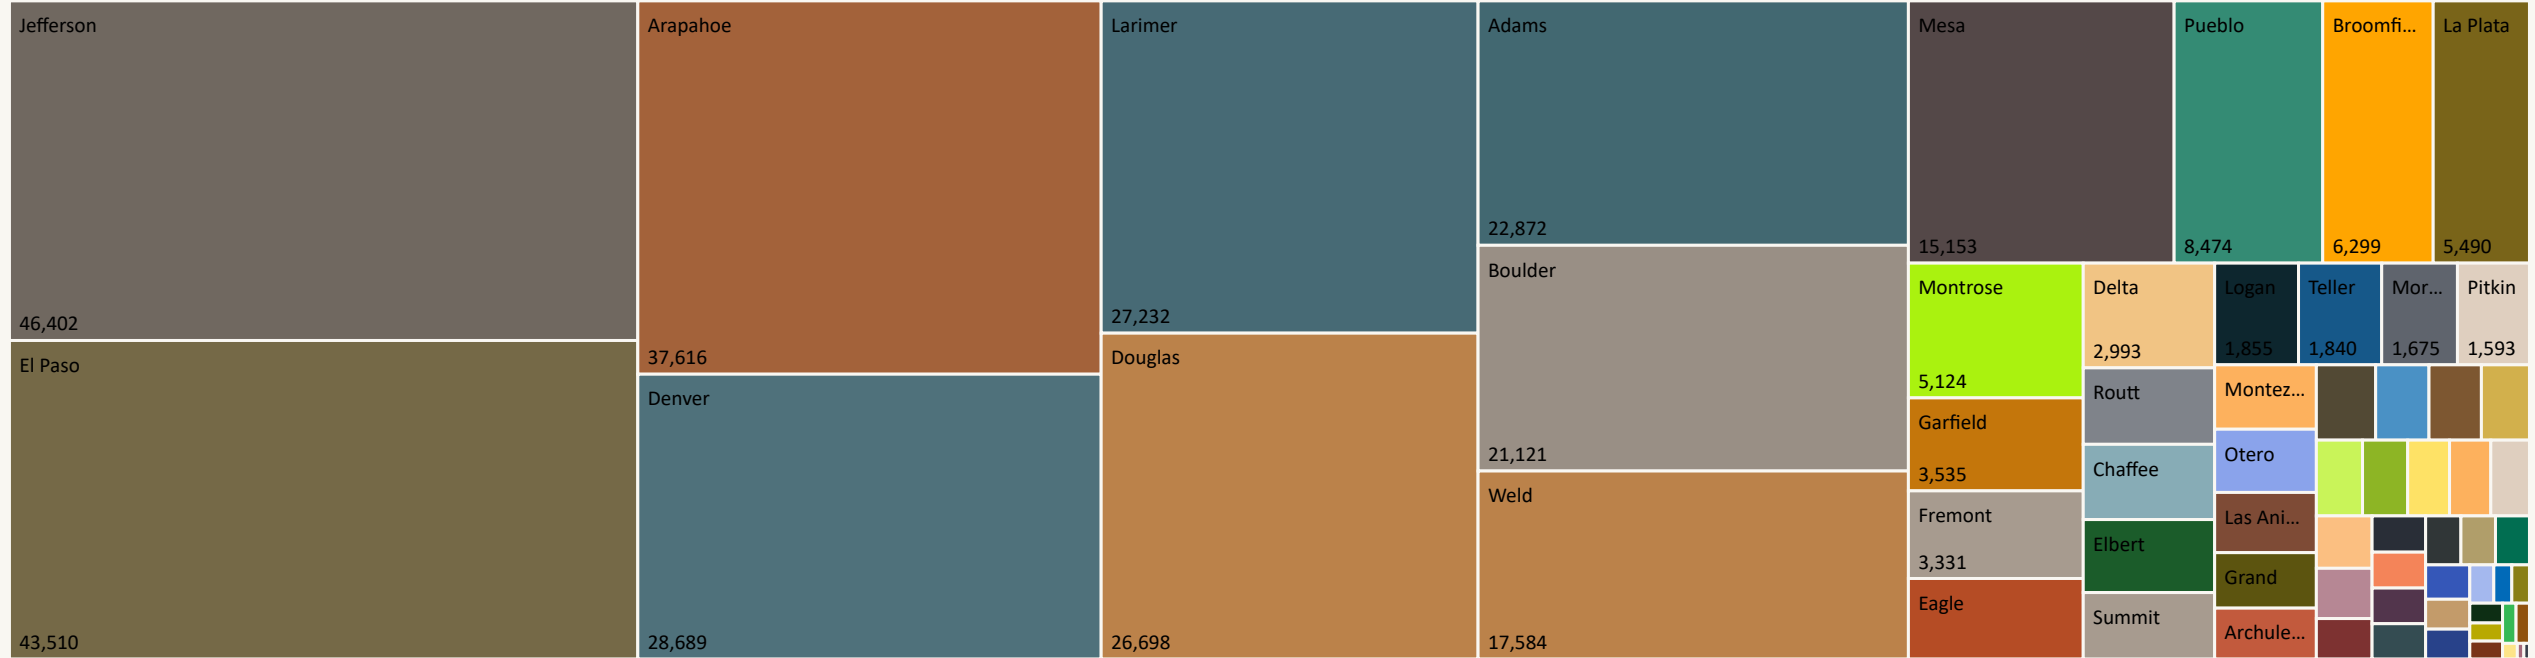

## 2022 General Election Ballot Return Reporting

# Total Ballots Returned

(as of 11:59 PM, October 26, 2022)

October 27, 2022

13 Days Out

# 360,593

22,872	787	37,616	1,123	287	362	21,121	6,299	2,150	129
Adams	Alamosa	Arapahoe	Archuleta	Baca	Bent	Boulder	Broomfield	Chaffee	Cheyenne
680	418	368	118	637	2,993	28,689	147	26,698	3,058
Clear Creek	Conejos	Costilla	Crowley	Custer	Delta	Denver	Dolores	Douglas	Eagle
43,510	2,086	3,331	3,535	410	1,227	858	127	971	141
El Paso	Elbert	Fremont	Garfield	Gilpin	Grand	Gunnison	Hinsdale	Huerfano	Jackson
46,402	117	489	5,490	376	27,232	1,332	415	1,855	15,153
Jefferson	Kiowa	Kit Carson	La Plata	Lake	Larimer	Las Animas	Lincoln	Logan	Mesa
150	19	1,424	5,124	1,675	1,398	690	22	330	1,593
Mineral	Moffat	Montezuma	Montrose	Morgan	Otero	Ouray	Park	Phillips	Pitkin
873	8,474	635	761	2,185	200	50	609	286	1,896
Prowers	Pueblo	Rio Blanco	Rio Grande	Routt	Saguache	San Juan	San Miguel	Sedgwick	Summit
1,840	422	17,584	744						
Teller	Washington	Weld	Yuma						