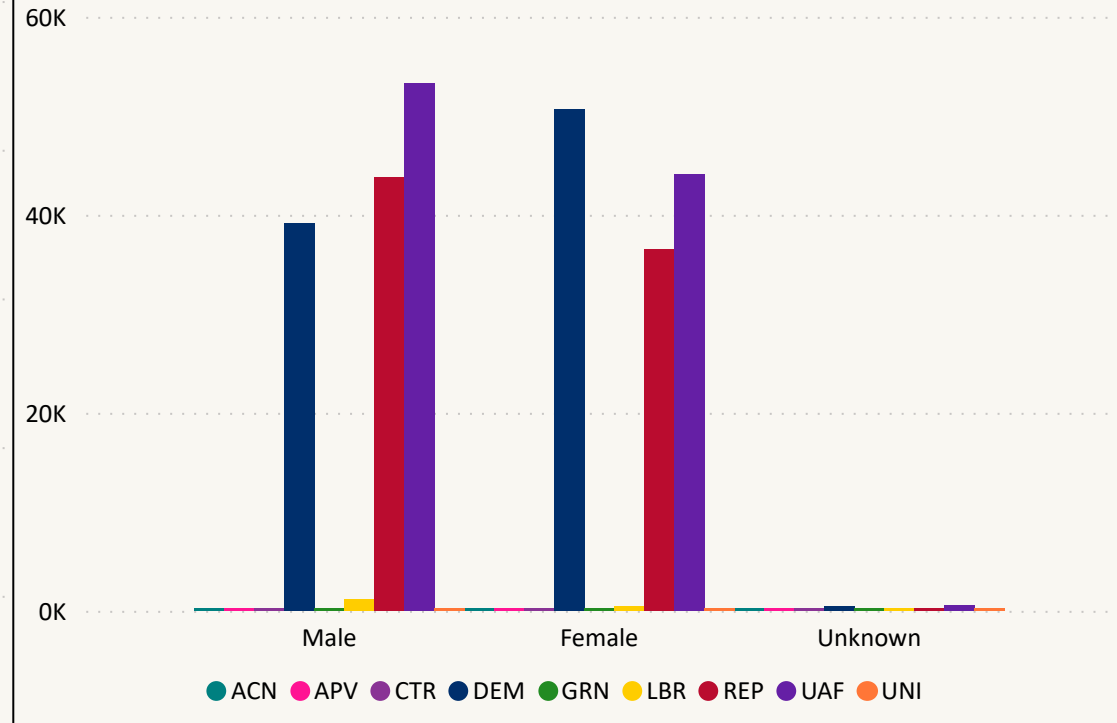

Total Ballots Returned

(as of 11:59 PM, October 25, 2022)

271,407

October 26, 2022

14 Days Out

Total Ballots Returned

(as of 11:59 PM, October 25, 2022)

2022 General Election Ballot Return Reporting

271,407

October 26, 2022

14 Days Out

17,195	698	29,331	751	224	276	15,548	5,298	1,493	88
Adams	Alamosa	Arapahoe	Archuleta	Baca	Bent	Boulder	Broomfield	Chaffee	Cheyenne
461	228	281	54	439	2,163	20,100	55	20,198	2,238
Clear Creek	Conejos	Costilla	Crowley	Custer	Delta	Denver	Dolores	Douglas	Eagle
32,694	1,579	1,652	2,726	290	901	855	105	729	116
El Paso	Elbert	Fremont	Garfield	Gilpin	Grand	Gunnison	Hinsdale	Huerfano	Jackson
35,160	117	357	4,643	271	20,900	938	337	1,477	11,928
Jefferson	Kiowa	Kit Carson	La Plata	Lake	Larimer	Las Animas	Lincoln	Logan	Mesa
128	12	1,399	4,044	1,209	1,099	550	21	269	1,453
Mineral	Moffat	Montezuma	Montrose	Morgan	Otero	Ouray	Park	Phillips	Pitkin
679	6,655	520	478	1,791	165	25	499	199	1,435
Prowers	Pueblo	Rio Blanco	Rio Grande	Routt	Saguache	San Juan	San Miguel	Sedgwick	Summit
40	330	13,005	508						
Teller	Washington	Weld	Yuma						

Total Ballots Returned

(as of 11:59 PM, October 25, 2022)

271,407

October 26, 2022

14 Days Out

Ballot Type Returned by Age Range

Ballot Type Returned by Gender

Total Ballots Returned

(as of 11:59 PM, October 25, 2022)

271,407

October 26, 2022

14 Days Out

Ballots Returned by Age Range

Ballots Returned by Gender/Age Range