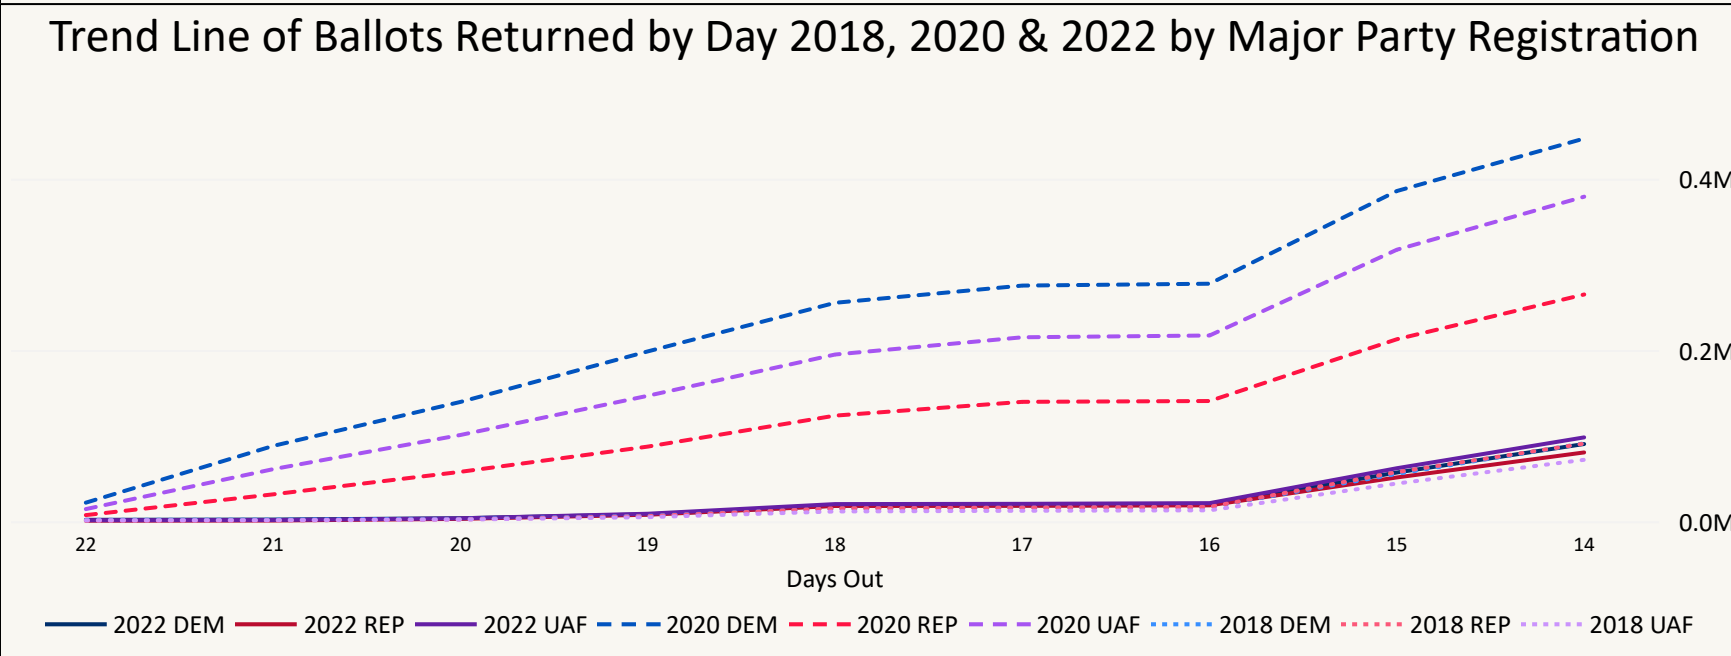

Total Ballots Returned

(as of 11:59 PM, October 25, 2022)

271,407

October 26, 2022

14 Days Out

Total Ballots Returned

(as of 11:59 PM, October 25, 2022)

2022 General Election Ballot Return Reporting

271,407

October 26, 2022

14 Days Out

17,195	698	29,331	751	224	276	15,548	5,298	1,493	88
Adams	Alamosa	Arapahoe	Archuleta	Baca	Bent	Boulder	Broomfield	Chaffee	Cheyenne
461	228	281	54	439	2,163	20,100	55	20,198	2,238
Clear Creek	Conejos	Costilla	Crowley	Custer	Delta	Denver	Dolores	Douglas	Eagle
32,694	1,579	1,652	2,726	290	901	855	105	729	116
El Paso	Elbert	Fremont	Garfield	Gilpin	Grand	Gunnison	Hinsdale	Huerfano	Jackson
35,160	117	357	4,643	271	20,900	938	337	1,477	11,928
Jefferson	Kiowa	Kit Carson	La Plata	Lake	Larimer	Las Animas	Lincoln	Logan	Mesa
128	12	1,399	4,044	1,209	1,099	550	21	269	1,453
Mineral	Moffat	Montezuma	Montrose	Morgan	Otero	Ouray	Park	Phillips	Pitkin
679	6,655	520	478	1,791	165	25	499	199	1,435
Prowers	Pueblo	Rio Blanco	Rio Grande	Routt	Saguache	San Juan	San Miguel	Sedgwick	Summit
40	330	13,005	508						
Teller	Washington	Weld	Yuma						

Total Ballots Returned

(as of 11:59 PM, October 25, 2022)

271,407

October 26, 2022

14 Days Out

Ballot Type Returned by Age Range

Ballot Type Returned by Gender

Total Ballots Returned