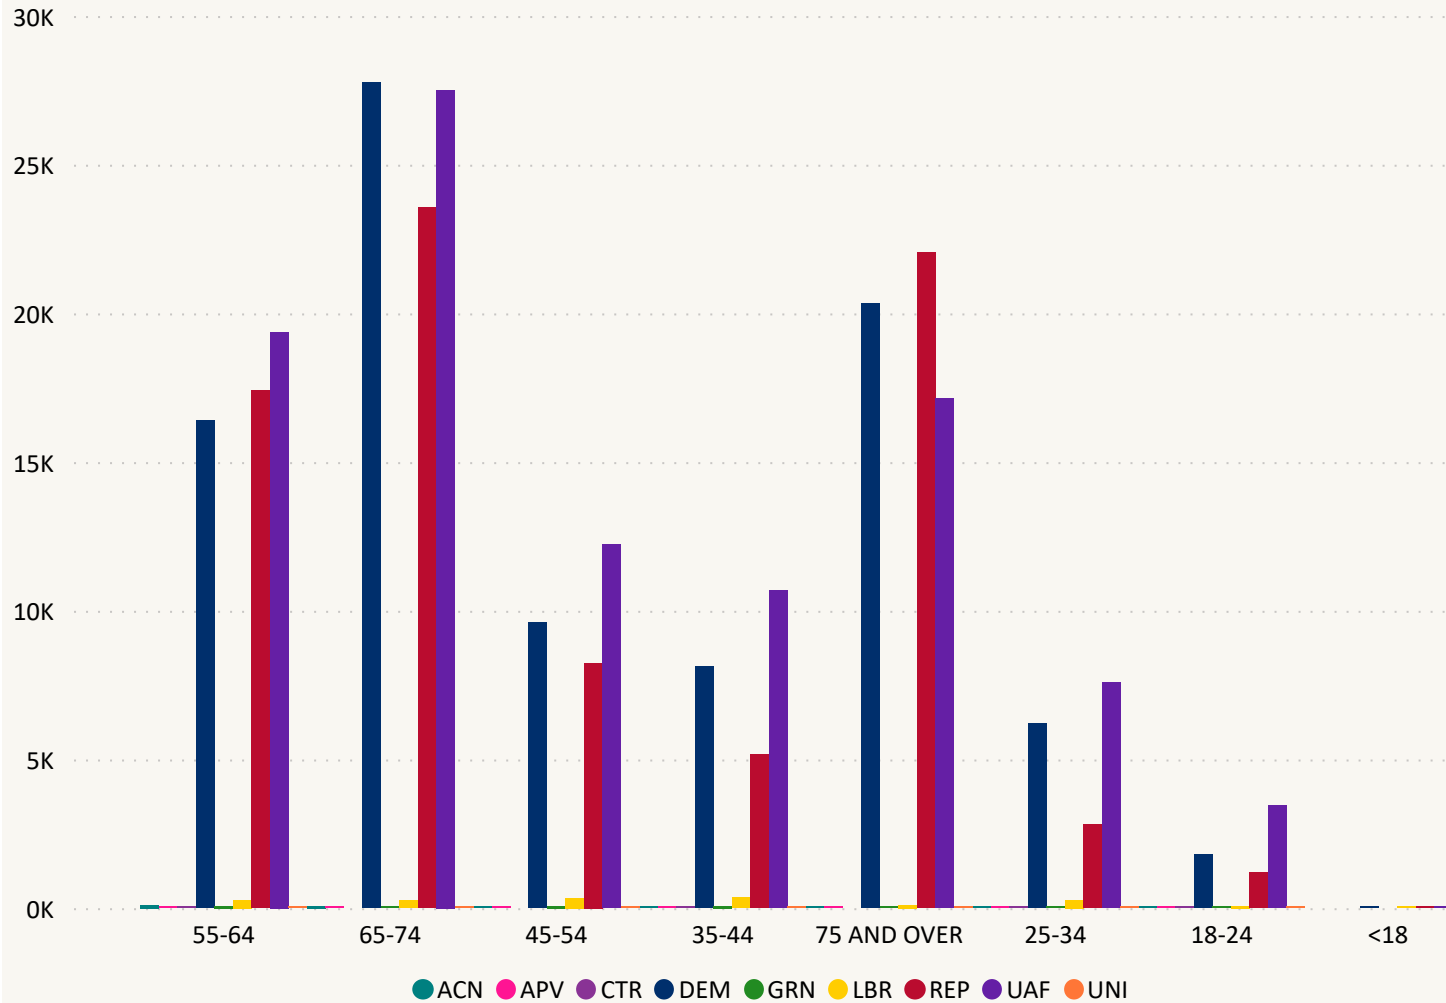

Total Ballots Returned

(as of 11:59 PM, October 25, 2022)

271,407

October 26, 2022

14 Days Out

Total Ballots Returned

(as of 11:59 PM, October 25, 2022)

2022 General Election Ballot Return Reporting

271,407

October 26, 2022

14 Days Out

17,195	698	29,331	751	224	276	15,548	5,298	1,493	88
Adams	Alamosa	Arapahoe	Archuleta	Baca	Bent	Boulder	Broomfield	Chaffee	Cheyenne
461	228	281	54	439	2,163	20,100	55	20,198	2,238
Clear Creek	Conejos	Costilla	Crowley	Custer	Delta	Denver	Dolores	Douglas	Eagle
32,694	1,579	1,652	2,726	290	901	855	105	729	116
El Paso	Elbert	Fremont	Garfield	Gilpin	Grand	Gunnison	Hinsdale	Huerfano	Jackson
35,160	117	357	4,643	271	20,900	938	337	1,477	11,928
Jefferson	Kiowa	Kit Carson	La Plata	Lake	Larimer	Las Animas	Lincoln	Logan	Mesa
128	12	1,399	4,044	1,209	1,099	550	21	269	1,453
Mineral	Moffat	Montezuma	Montrose	Morgan	Otero	Ouray	Park	Phillips	Pitkin
679	6,655	520	478	1,791	165	25	499	199	1,435
Prowers	Pueblo	Rio Blanco	Rio Grande	Routt	Saguache	San Juan	San Miguel	Sedgwick	Summit
40	330	13,005	508						
Teller	Washington	Weld	Yuma						

Total Ballots Returned

(as of 11:59 PM, October 25, 2022)

271,407

October 26, 2022

14 Days Out

Ballot Type Returned by Age Range

Ballot Type Returned by Gender

Total Ballots Returned

(as of 11:59 PM, October 25, 2022)

271,407

October 26, 2022

14 Days Out

Ballots Returned by Age Range

Ballots Returned by Gender/Age Range