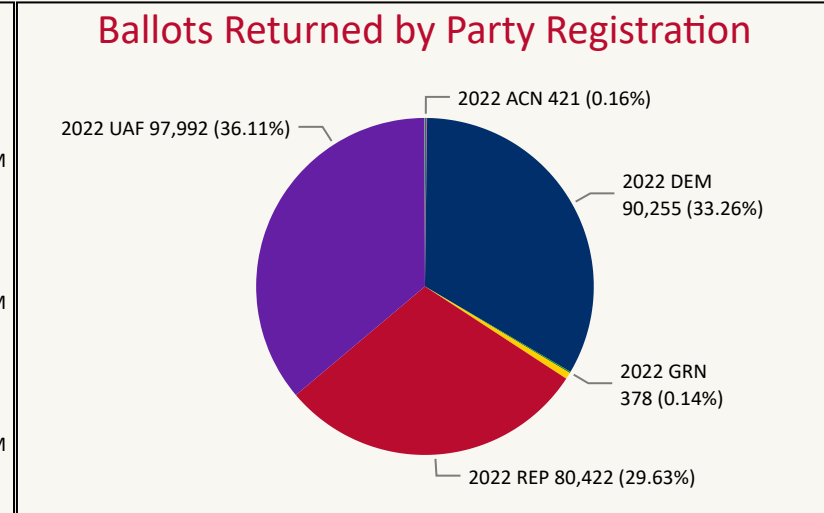

Total Ballots Returned

(as of 11:59 PM, October 25, 2022)

271,407

October 26, 2022

14 Days Out

Total Ballots Returned

(as of 11:59 PM, October 25, 2022)

2022 General Election Ballot Return Reporting