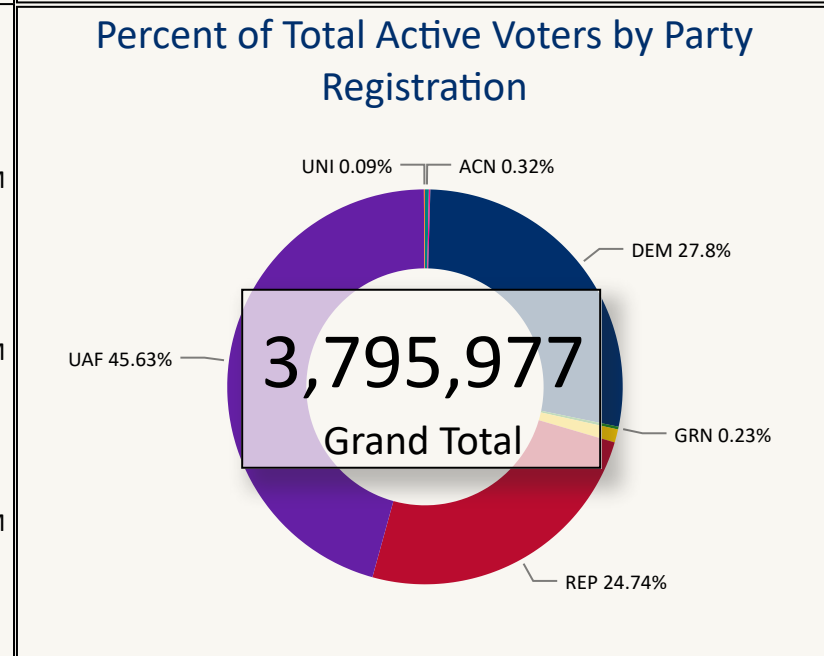

Total Ballots Returned

(as of 11:59 PM, October 25, 2022)

271,407

October 26, 2022

14 Days Out

Total Ballots Returned

(as of 11:59 PM, October 25, 2022)

2022 General Election Ballot Return Reporting

271,407

October 26, 2022

14 Days Out

17,195	698	29,331	751	224	276	15,548	5,298	1,493	88
Adams	Alamosa	Arapahoe	Archuleta	Baca	Bent	Boulder	Broomfield	Chaffee	Cheyenne
461	228	281	54	439	2,163	20,100	55	20,198	2,238
Clear Creek	Conejos	Costilla	Crowley	Custer	Delta	Denver	Dolores	Douglas	Eagle
32,694	1,579	1,652	2,726	290	901	855	105	729	116
El Paso	Elbert	Fremont	Garfield	Gilpin	Grand	Gunnison	Hinsdale	Huerfano	Jackson
35,160	117	357	4,643	271	20,900	938	337	1,477	11,928
Jefferson	Kiowa	Kit Carson	La Plata	Lake	Larimer	Las Animas	Lincoln	Logan	Mesa
128	12	1,399	4,044	1,209	1,099	550	21	269	1,453
Mineral	Moffat	Montezuma	Montrose	Morgan	Otero	Ouray	Park	Phillips	Pitkin
679	6,655	520	478	1,791	165	25	499	199	1,435
Prowers	Pueblo	Rio Blanco	Rio Grande	Routt	Saguache	San Juan	San Miguel	Sedgwick	Summit
40	330	13,005	508						
Teller	Washington	Weld	Yuma						

Total Ballots Returned

(as of 11:59 PM, October 25, 2022)

271,407

October 26, 2022

14 Days Out

Ballot Type Returned by Age Range

Ballot Type Returned by Gender

Total Ballots Returned