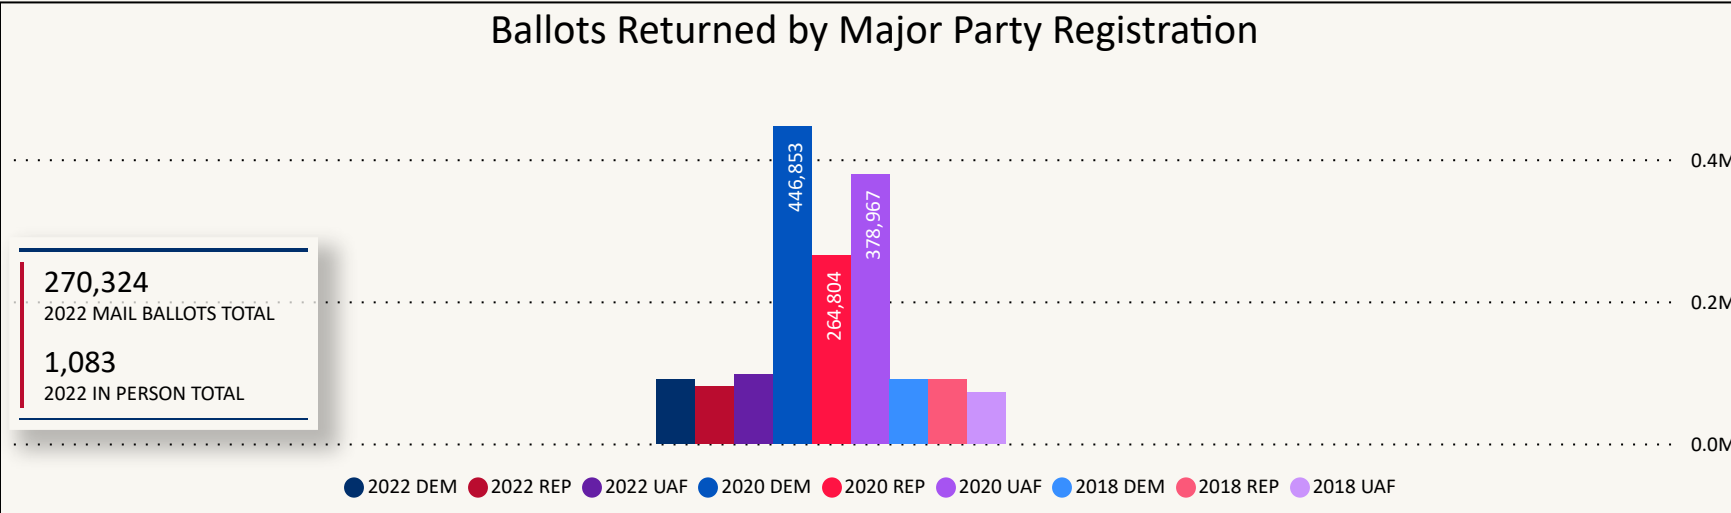

Total Ballots Returned

(as of 11:59 PM, October 25, 2022)

271,407

October 26, 2022

14 Days Out

Total Ballots Returned

(as of 11:59 PM, October 25, 2022)

2022 General Election Ballot Return Reporting

271,407

October 26, 2022

14 Days Out

17,195	698	29,331	751	224	276	15,548	5,298	1,493	88
Adams	Alamosa	Arapahoe	Archuleta	Baca	Bent	Boulder	Broomfield	Chaffee	Cheyenne
461	228	281	54	439	2,163	20,100	55	20,198	2,238
Clear Creek	Conejos	Costilla	Crowley	Custer	Delta	Denver	Dolores	Douglas	Eagle
32,694	1,579	1,652	2,726	290	901	855	105	729	116
El Paso	Elbert	Fremont	Garfield	Gilpin	Grand	Gunnison	Hinsdale	Huerfano	Jackson
35,160	117	357	4,643	271	20,900	938	337	1,477	11,928
Jefferson	Kiowa	Kit Carson	La Plata	Lake	Larimer	Las Animas	Lincoln	Logan	Mesa
128	12	1,399	4,044	1,209	1,099	550	21	269	1,453
Mineral	Moffat	Montezuma	Montrose	Morgan	Otero	Ouray	Park	Phillips	Pitkin
679	6,655	520	478	1,791	165	25	499	199	1,435
Prowers	Pueblo	Rio Blanco	Rio Grande	Routt	Saguache	San Juan	San Miguel	Sedgwick	Summit
40	330	13,005	508						
Teller	Washington	Weld	Yuma						

Total Ballots Returned

(as of 11:59 PM, October 25, 2022)

271,407

October 26, 2022

14 Days Out

Ballot Type Returned by Age Range

Ballot Type Returned by Gender

Total Ballots Returned