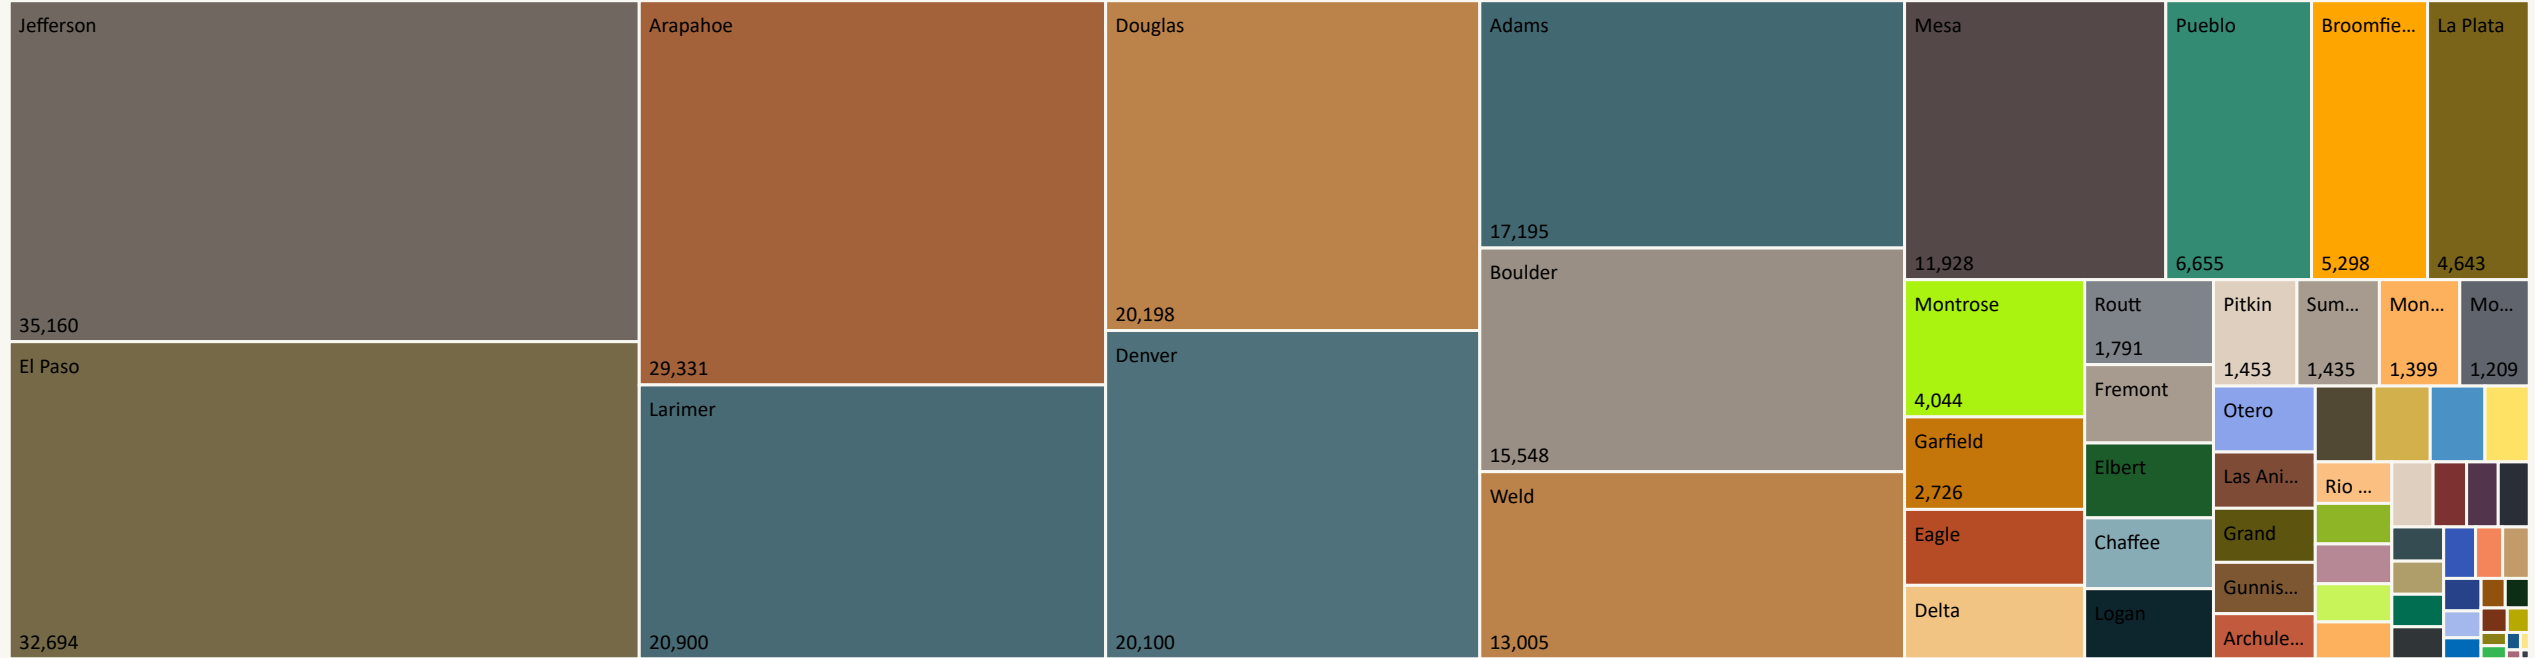

Total Ballots Returned

(as of 11:59 PM, October 25, 2022)

271,407

October 26, 2022

14 Days Out

Total Ballots Returned

(as of 11:59 PM, October 25, 2022)

2022 General Election Ballot Return Reporting

271,407

October 26, 2022

14 Days Out

17,195	698	29,331	751	224	276	15,548	5,298	1,493	88
Adams	Alamosa	Arapahoe	Archuleta	Baca	Bent	Boulder	Broomfield	Chaffee	Cheyenne
461	228	281	54	439	2,163	20,100	55	20,198	2,238
Clear Creek	Conejos	Costilla	Crowley	Custer	Delta	Denver	Dolores	Douglas	Eagle
32,694	1,579	1,652	2,726	290	901	855	105	729	116
El Paso	Elbert	Fremont	Garfield	Gilpin	Grand	Gunnison	Hinsdale	Huerfano	Jackson
35,160	117	357	4,643	271	20,900	938	337	1,477	11,928
Jefferson	Kiowa	Kit Carson	La Plata	Lake	Larimer	Las Animas	Lincoln	Logan	Mesa
128	12	1,399	4,044	1,209	1,099	550	21	269	1,453
Mineral	Moffat	Montezuma	Montrose	Morgan	Otero	Ouray	Park	Phillips	Pitkin
679	6,655	520	478	1,791	165	25	499	199	1,435
Prowers	Pueblo	Rio Blanco	Rio Grande	Routt	Saguache	San Juan	San Miguel	Sedgwick	Summit
40	330	13,005	508						
Teller	Washington	Weld	Yuma						

Total Ballots Returned

(as of 11:59 PM, October 25, 2022)

271,407

October 26, 2022

14 Days Out

Ballot Type Returned by Age Range

Ballot Type Returned by Gender

Total Ballots Returned