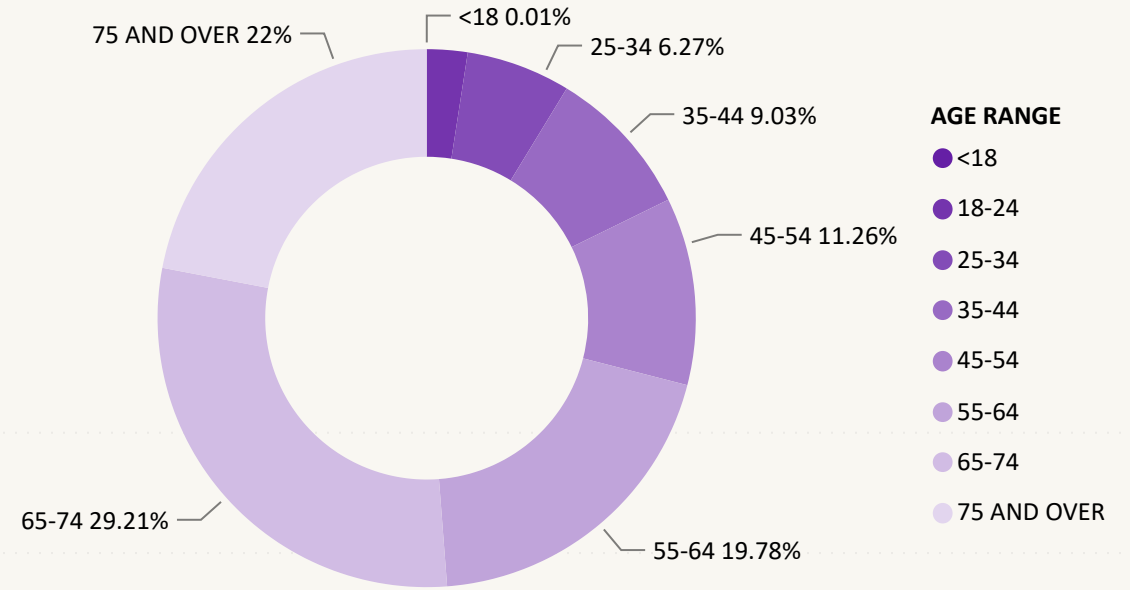

271,407

October 26, 2022

14 Days Out

17,195	698	29,331	751	224	276	15,548	5,298	1,493	88
Adams	Alamosa	Arapahoe	Archuleta	Baca	Bent	Boulder	Broomfield	Chaffee	Cheyenne
461	228	281	54	439	2,163	20,100	55	20,198	2,238
Clear Creek	Conejos	Costilla	Crowley	Custer	Delta	Denver	Dolores	Douglas	Eagle
32,694	1,579	1,652	2,726	290	901	855	105	729	116
El Paso	Elbert	Fremont	Garfield	Gilpin	Grand	Gunnison	Hinsdale	Huerfano	Jackson
35,160	117	357	4,643	271	20,900	938	337	1,477	11,928
Jefferson	Kiowa	Kit Carson	La Plata	Lake	Larimer	Las Animas	Lincoln	Logan	Mesa
128	12	1,399	4,044	1,209	1,099	550	21	269	1,453
Mineral	Moffat	Montezuma	Montrose	Morgan	Otero	Ouray	Park	Phillips	Pitkin
679	6,655	520	478	1,791	165	25	499	199	1,435
Prowers	Pueblo	Rio Blanco	Rio Grande	Routt	Saguache	San Juan	San Miguel	Sedgwick	Summit
40	330	13,005	508						
Teller	Washington	Weld	Yuma						

Total Ballots Returned

(as of 11:59 PM, October 25, 2022)

271,407

October 26, 2022

14 Days Out

Ballot Type Returned by Age Range

Ballot Type Returned by Gender

Total Ballots Returned

(as of 11:59 PM, October 25, 2022)

271,407

October 26, 2022

14 Days Out

Ballots Returned by Age Range

Ballots Returned by Gender/Age Range