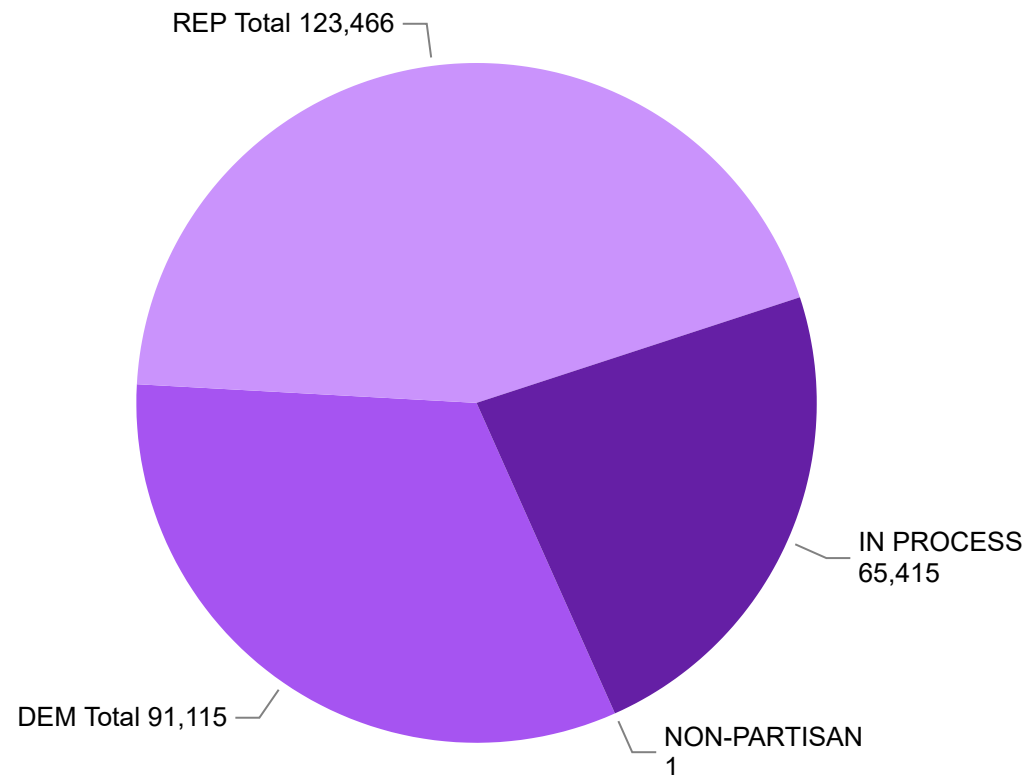

### State Primary Comparison Trend Line 2022, 2020 & 2018

— 2022 DEM — 2022 REP — 2022 IN PROCESS — 2022 NON-PARTISAN - - 2020 DEM - - 2020 REP - - 2020 IN PROCESS - - 2020 LBR ··· 2018 DEM ··· 2018 REP ··· 2018 IN PROCESS

**279,997**

UNAFFILIATED BALLOTS RETURNED

**2022 State Primary**

Election Day

Ballot Return Reporting

June 28, 2022

(as of 9:30 AM, June 28, 2022)

**Unaffiliated Voters**

**1,713,827**  
UAF

**Unaffiliated Preferences**

**Ballot Type Returned by Unaffiliated**