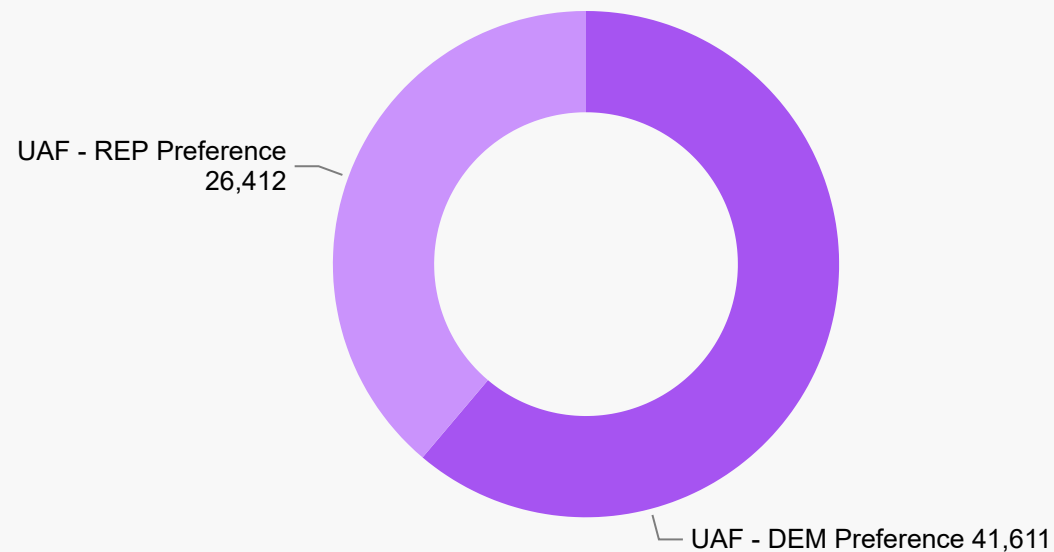

### State Primary Comparison Trend Line 2022, 2020 & 2018

— 2022 DEM — 2022 REP — 2022 IN PROCESS — 2022 NON-PARTISAN - - 2020 DEM - - 2020 REP - - 2020 IN PROCESS - - 2020 LBR ··· 2018 DEM ··· 2018 REP ··· 2018 IN PROCESS

**279,997**

UNAFFILIATED BALLOTS RETURNED

**2022 State Primary**

Election Day

Ballot Return Reporting

June 28, 2022

(as of 9:30 AM, June 28, 2022)

**Unaffiliated Voters**

**1,713,827**  
UAF

**Unaffiliated Preferences**

**Ballot Type Returned by Unaffiliated**