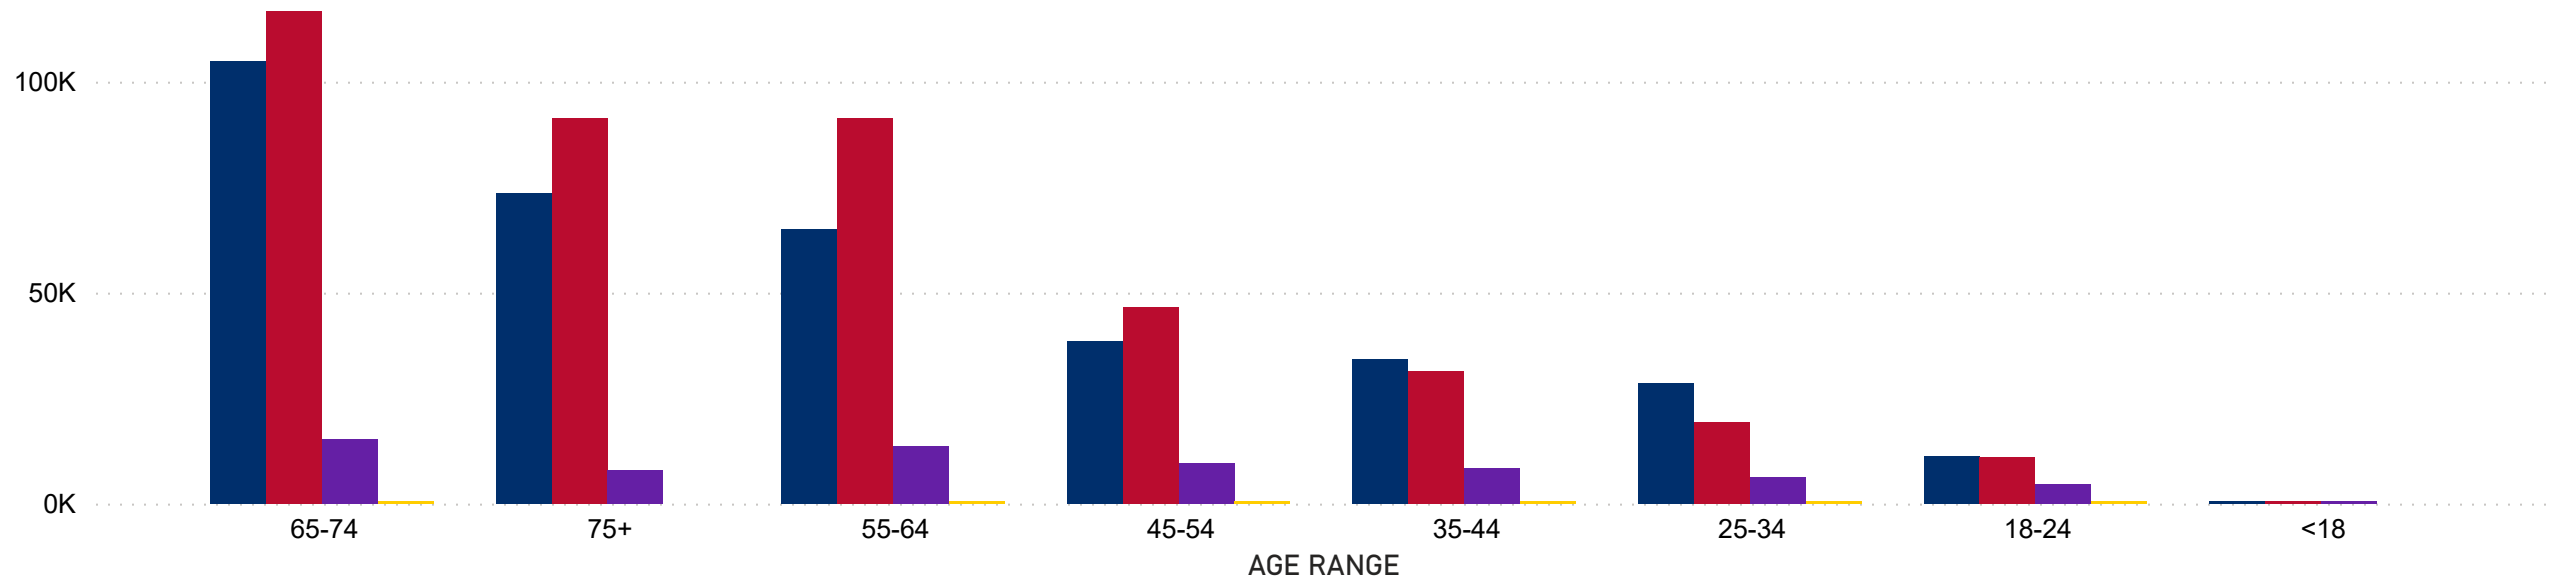

## TOTAL BALLOTS RETURNED

### 2022 State Primary

Election Day

## Ballot Type Tabulated by Age Range

● DEM Total ● REP Total ● IN PROCESS ● NON-PARTISAN Total