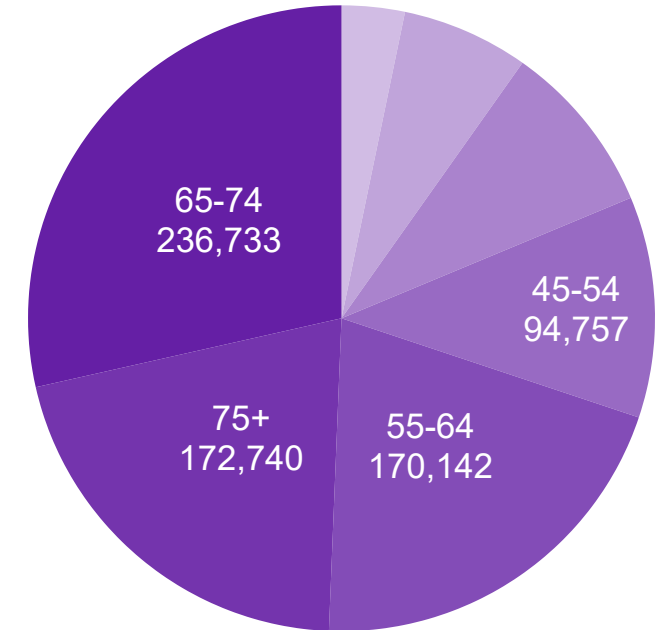

## Total Ballots Tabulated by Age Range

AGE RANGE ● <18 ● 18-24 ● 25-34 ● 35-44 ● 45-54 ● 55-64 ● 75+ ● 65-74

# 829,582

TOTAL BALLOTS RETURNED

## Total Ballots Tabulated by Gender/Age Range