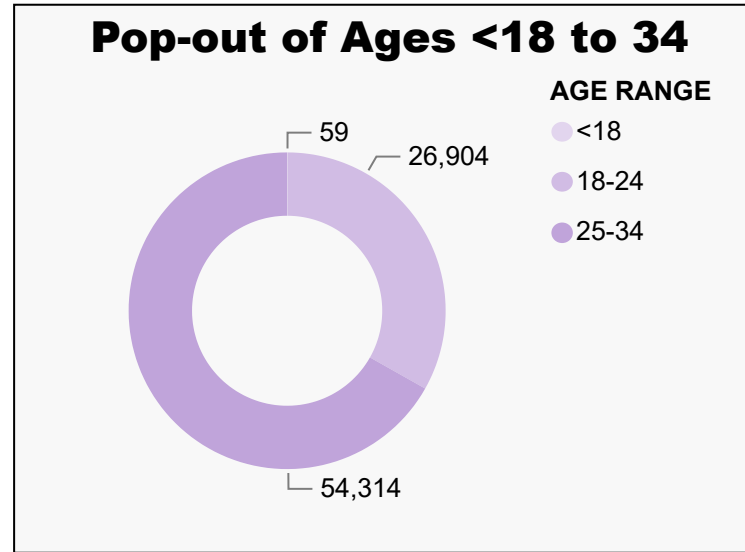

## Total Ballots Tabulated by Age Range

AGE RANGE ● <18 ● 18-24 ● 25-34 ● 35-44 ● 45-54 ● 55-64 ● 75+ ● 65-74

# 829,582

TOTAL BALLOTS RETURNED

## Total Ballots Tabulated by Gender/Age Range