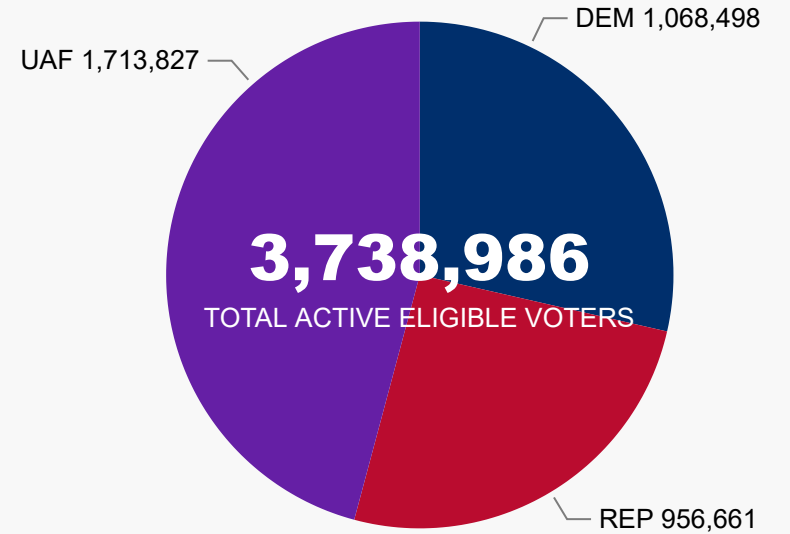

## 829,582

TOTAL BALLOTS RETURNED

**2022 State Primary**  
Election Day  
Ballot Return Reporting  
June 28, 2022  
(as of 9:30 AM, June 28, 2022)

**824,625**  
MAIL BALLOTS TOTAL  
**4,957**  
IN PERSON TOTAL

### Ballots Returned

### 2022 State Primary Eligible Active Voters