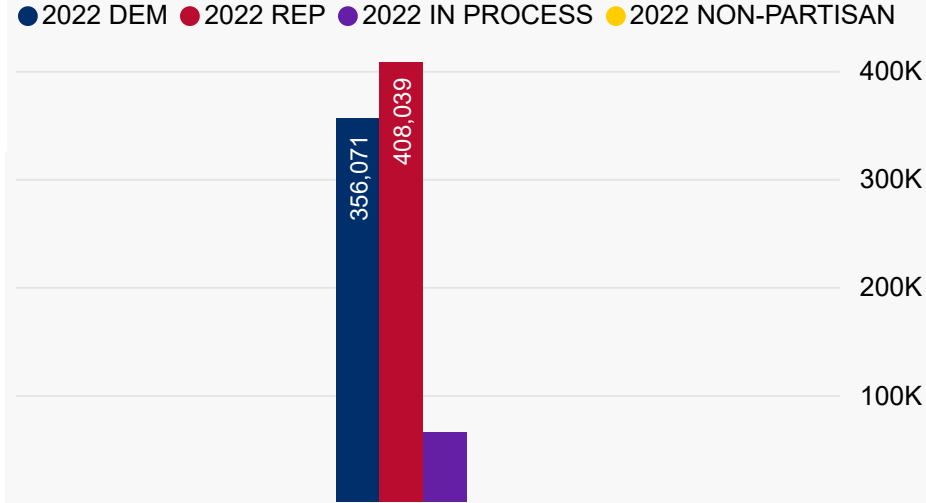

Colorado Secretary of State

829,582

TOTAL BALLOTS RETURNED

2022 State Primary
Election Day
Ballot Return Reporting
June 28, 2022
(as of 9:30 AM, June 28, 2022)

824,625
MAIL BALLOTS TOTAL
4,957
IN PERSON TOTAL

Ballots Returned