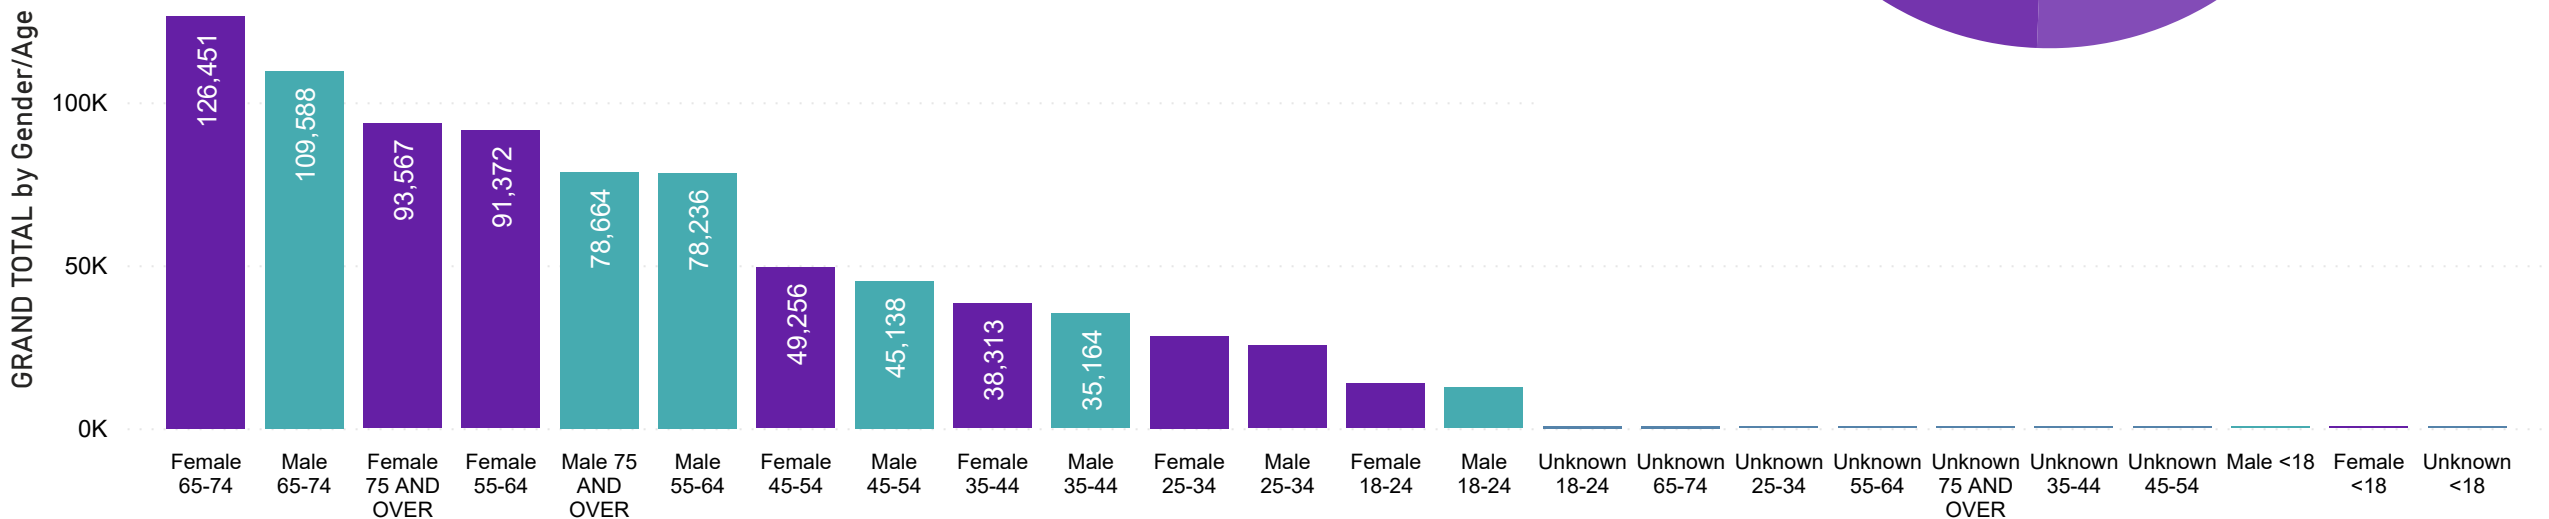

## Total Ballots Tabulated by Age Range

AGE RANGE ● <18 ● 18-24 ● 25-34 ● 35-44 ● 45-54 ● 55-64 ● 75+ ● 65-74

### 2022 State Primary

Election Day

Ballot Return Reporting

June 28, 2022

(as of 9:30 AM, June 28, 2022)

## Total Ballots Tabulated by Gender/Age Range