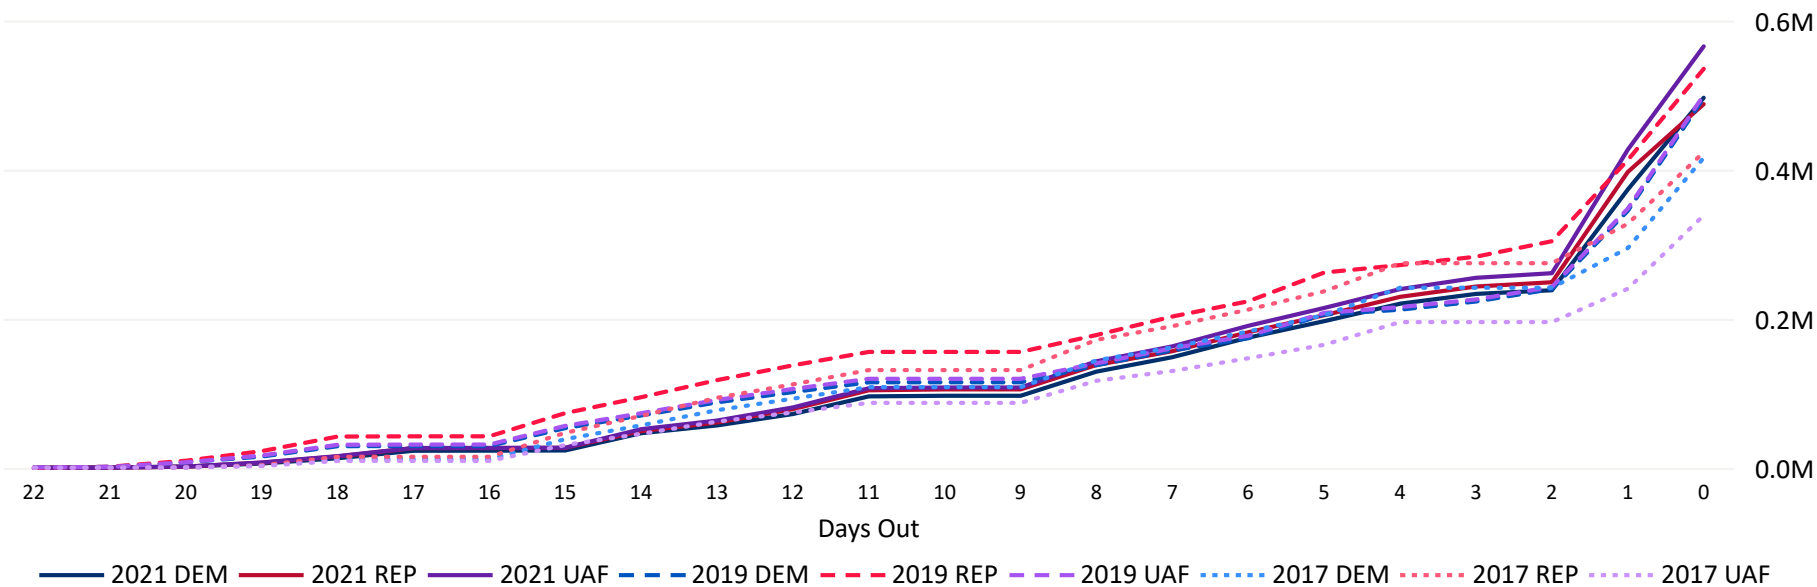

Total Ballots Returned

(as of 11:30 PM, November 3, 2021)

1,565,994

November 4, 2021
Election Reporting

Ballots Returned by Major Party Registration

Ballots Returned by Party Registration

Trend Line of Ballots Returned by Day 2017, 2019 & 2021 by Major Party Registration

Percent of Total Active Voters by Party Registration

Colorado Secretary of State

Total Ballots Returned

(as of 11:30 PM, November 3, 2021)

November 4, 2021
Election Reporting

2021 Coordinated Election Ballot Return Reporting: by County