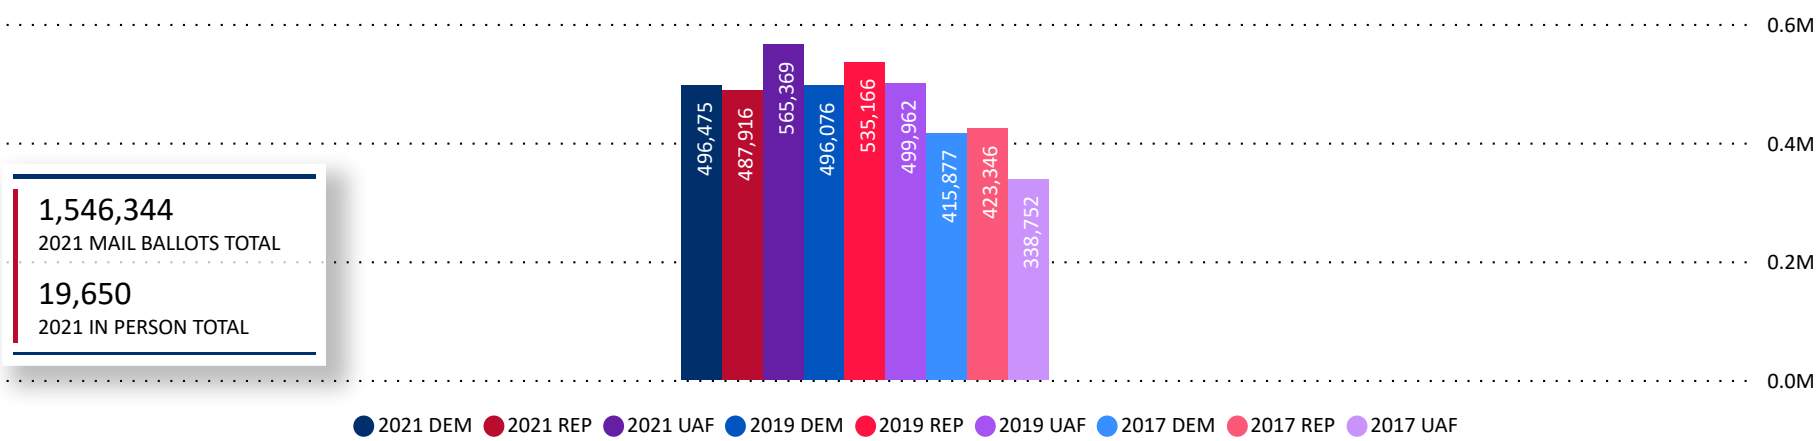

Total Ballots Returned

(as of 11:30 PM, November 3, 2021)

1,565,994

November 4, 2021
Election Reporting

Ballots Returned by Major Party Registration

Ballots Returned by Party Registration

Trend Line of Ballots Returned by Day 2017, 2019 & 2021 by Major Party Registration