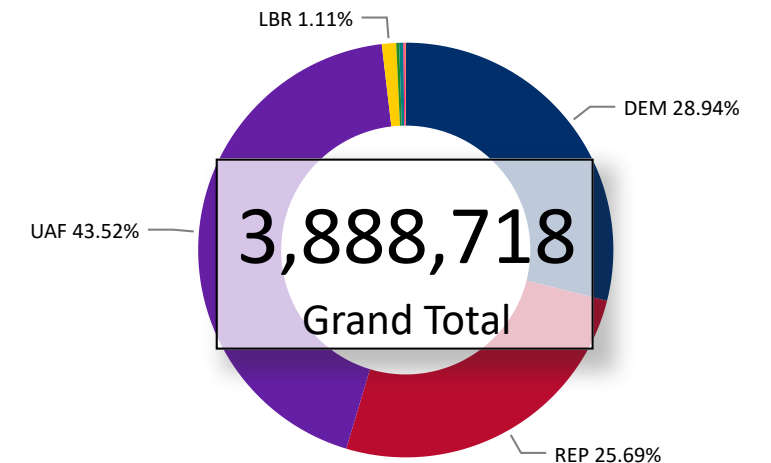

Total Ballots Returned

(as of 11:30 PM, November 3, 2021)

1,565,994

November 4, 2021
Election Reporting

Ballots Returned by Major Party Registration

Ballots Returned by Party Registration

Trend Line of Ballots Returned by Day 2017, 2019 & 2021 by Major Party Registration

Percent of Total Active Voters by Party Registration

Colorado Secretary of State

Total Ballots Returned

(as of 11:30 PM, November 3, 2021)

November 4, 2021
Election Reporting

2021 Coordinated Election Ballot Return Reporting: by County

1,565,994

93,918	3,952	158,452	4,440	1,313	1,272	110,231	24,467	8,313	655
Adams	Alamosa	Arapahoe	Archuleta	Baca	Bent	Boulder	Broomfield	Chaffee	Cheyenne
3,447	2,573	1,203	933	2,531	10,132	167,225	867	127,201	15,753
Clear Creek	Conejos	Costilla	Crowley	Custer	Delta	Denver	Dolores	Douglas	Eagle
173,206	9,861	14,896	15,532	1,993	5,540	5,933	439	2,693	543
El Paso	Elbert	Fremont	Garfield	Gilpin	Grand	Gunnison	Hinsdale	Huerfano	Jackson
186,210	592	2,063	18,097	1,954	113,243	4,169	1,560	5,920	52,796
Jefferson	Kiowa	Kit Carson	La Plata	Lake	Larimer	Las Animas	Lincoln	Logan	Mesa
597	3,835	7,859	13,945	7,370	5,426	2,658	6,696	1,424	5,652
Mineral	Moffat	Montezuma	Montrose	Morgan	Otero	Ouray	Park	Phillips	Pitkin
3,555	37,755	2,223	3,328	9,656	1,802	384	2,829	909	9,220
Prowers	Pueblo	Rio Blanco	Rio Grande	Routt	Saguache	San Juan	San Miguel	Sedgwick	Summit
8,866	1,586	69,282	3,019						
Teller	Washington	Weld	Yuma						