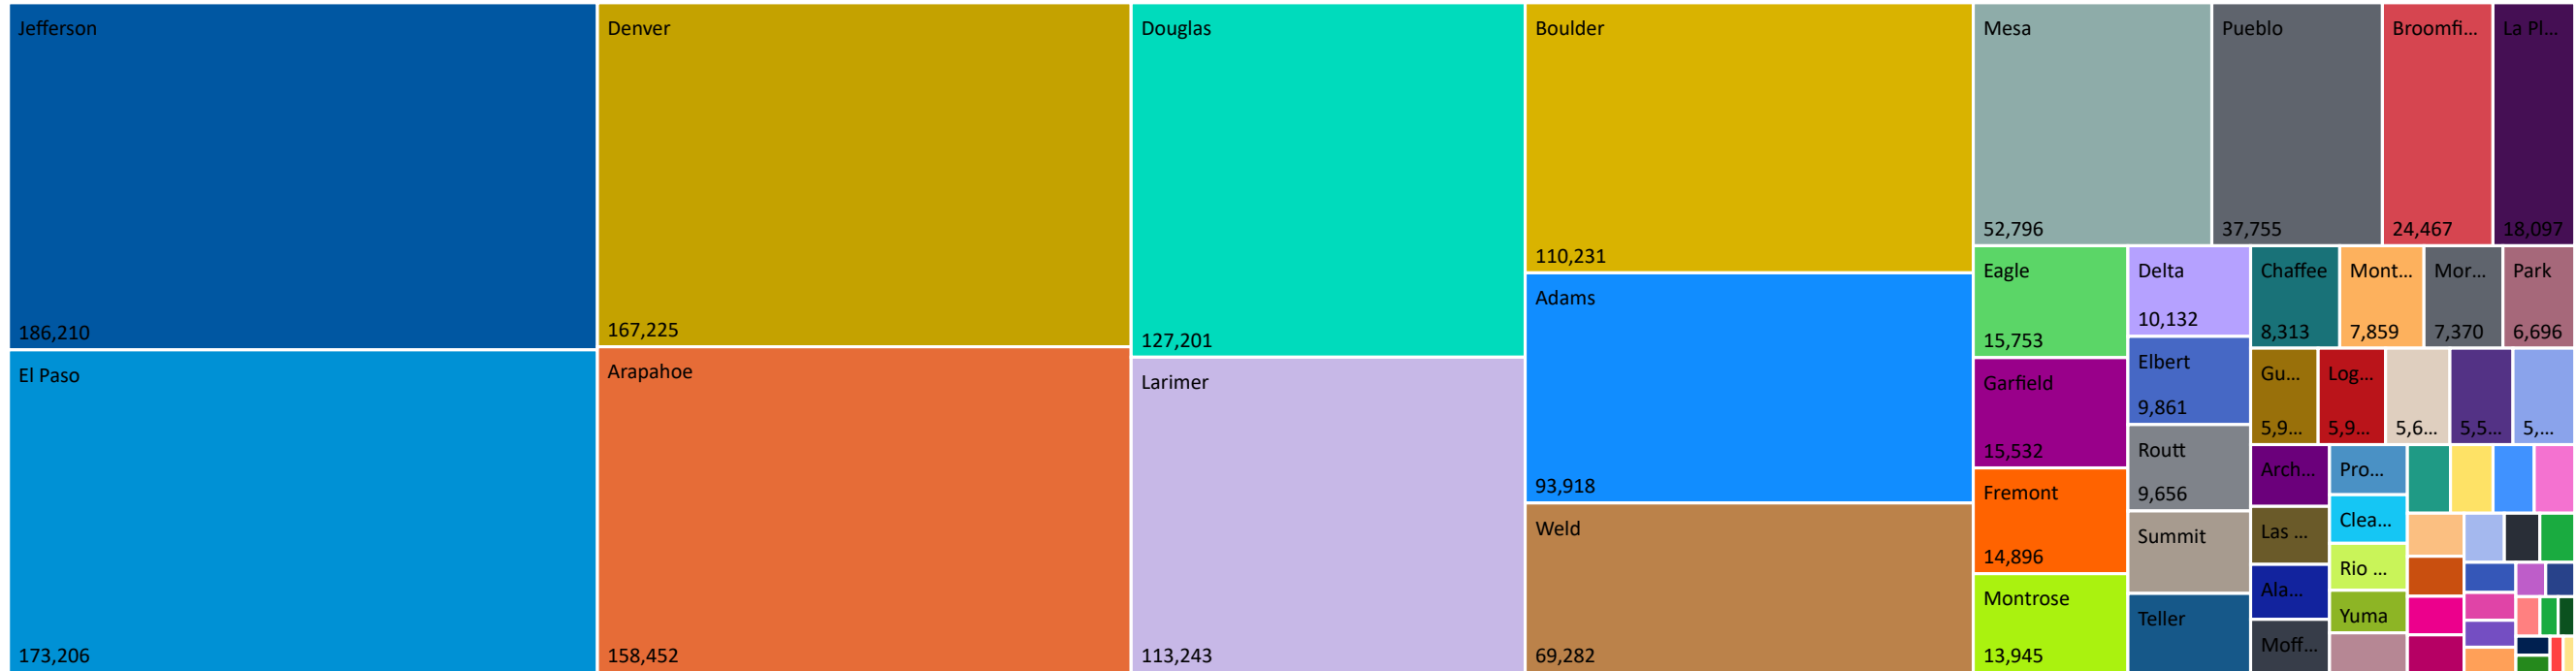

Total Ballots Returned

(as of 11:30 PM, November 3, 2021)

1,565,994

November 4, 2021
Election Reporting

Ballots Returned by Major Party Registration

Ballots Returned by Party Registration

Trend Line of Ballots Returned by Day 2017, 2019 & 2021 by Major Party Registration

Percent of Total Active Voters by Party Registration

Colorado Secretary of State

Total Ballots Returned

(as of 11:30 PM, November 3, 2021)

November 4, 2021
Election Reporting

2021 Coordinated Election Ballot Return Reporting: by County

1,565,994

93,918	3,952	158,452	4,440	1,313	1,272	110,231	24,467	8,313	655
Adams	Alamosa	Arapahoe	Archuleta	Baca	Bent	Boulder	Broomfield	Chaffee	Cheyenne
3,447	2,573	1,203	933	2,531	10,132	167,225	867	127,201	15,753
Clear Creek	Conejos	Costilla	Crowley	Custer	Delta	Denver	Dolores	Douglas	Eagle
173,206	9,861	14,896	15,532	1,993	5,540	5,933	439	2,693	543
El Paso	Elbert	Fremont	Garfield	Gilpin	Grand	Gunnison	Hinsdale	Huerfano	Jackson
186,210	592	2,063	18,097	1,954	113,243	4,169	1,560	5,920	52,796
Jefferson	Kiowa	Kit Carson	La Plata	Lake	Larimer	Las Animas	Lincoln	Logan	Mesa
597	3,835	7,859	13,945	7,370	5,426	2,658	6,696	1,424	5,652
Mineral	Moffat	Montezuma	Montrose	Morgan	Otero	Ouray	Park	Phillips	Pitkin
3,555	37,755	2,223	3,328	9,656	1,802	384	2,829	909	9,220
Prowers	Pueblo	Rio Blanco	Rio Grande	Routt	Saguache	San Juan	San Miguel	Sedgwick	Summit
8,866	1,586	69,282	3,019						
Teller	Washington	Weld	Yuma						