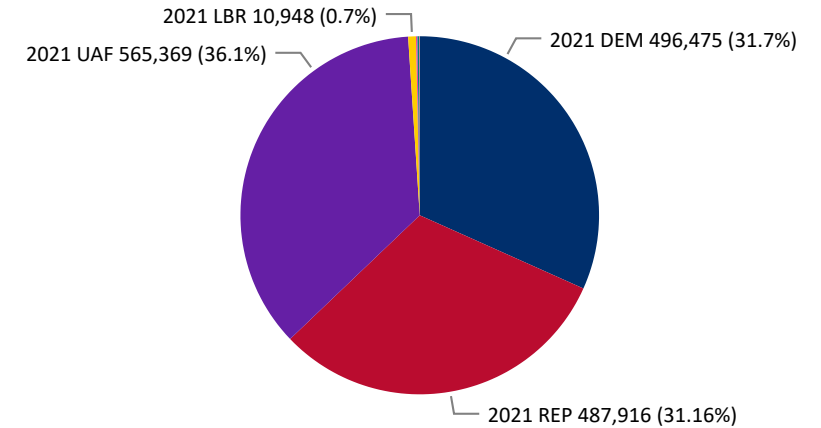

Total Ballots Returned

(as of 11:30 PM, November 3, 2021)

1,565,994

November 4, 2021
Election Reporting

Ballots Returned by Major Party Registration

Ballots Returned by Party Registration

Trend Line of Ballots Returned by Day 2017, 2019 & 2021 by Major Party Registration

Percent of Total Active Voters by Party Registration

Colorado Secretary of State

Total Ballots Returned

(as of 11:30 PM, November 3, 2021)

November 4, 2021
Election Reporting

2021 Coordinated Election Ballot Return Reporting: by County