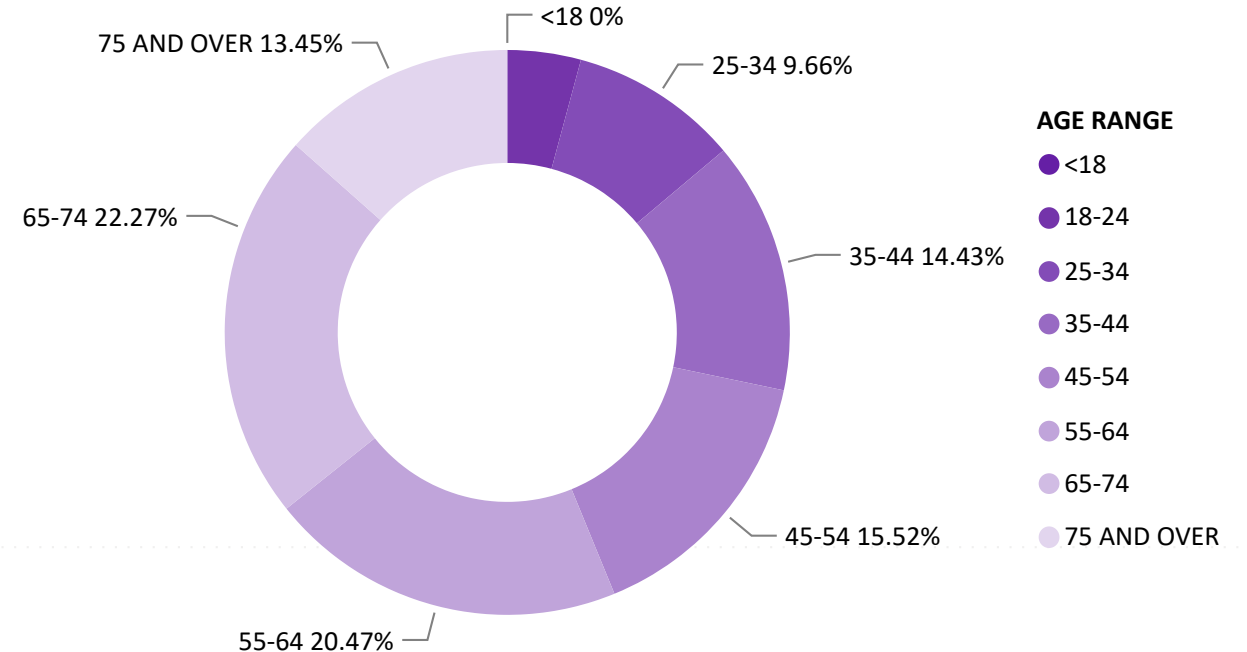

1,565,994

93,918	3,952	158,452	4,440	1,313	1,272	110,231	24,467	8,313	655
Adams	Alamosa	Arapahoe	Archuleta	Baca	Bent	Boulder	Broomfield	Chaffee	Cheyenne
3,447	2,573	1,203	933	2,531	10,132	167,225	867	127,201	15,753
Clear Creek	Conejos	Costilla	Crowley	Custer	Delta	Denver	Dolores	Douglas	Eagle
173,206	9,861	14,896	15,532	1,993	5,540	5,933	439	2,693	543
El Paso	Elbert	Fremont	Garfield	Gilpin	Grand	Gunnison	Hinsdale	Huerfano	Jackson
186,210	592	2,063	18,097	1,954	113,243	4,169	1,560	5,920	52,796
Jefferson	Kiowa	Kit Carson	La Plata	Lake	Larimer	Las Animas	Lincoln	Logan	Mesa
597	3,835	7,859	13,945	7,370	5,426	2,658	6,696	1,424	5,652
Mineral	Moffat	Montezuma	Montrose	Morgan	Otero	Ouray	Park	Phillips	Pitkin
3,555	37,755	2,223	3,328	9,656	1,802	384	2,829	909	9,220
Prowers	Pueblo	Rio Blanco	Rio Grande	Routt	Saguache	San Juan	San Miguel	Sedgwick	Summit
8,866	1,586	69,282	3,019						
Teller	Washington	Weld	Yuma						

Colorado Secretary of State

2021 Coordinated Election Ballot Return Reporting

Total Ballots Returned

(as of 11:30 PM, November 3, 2021)

1,565,994

November 4, 2021
Election Reporting

Ballots Returned by Age Range

Ballots Returned by Gender/Age Range