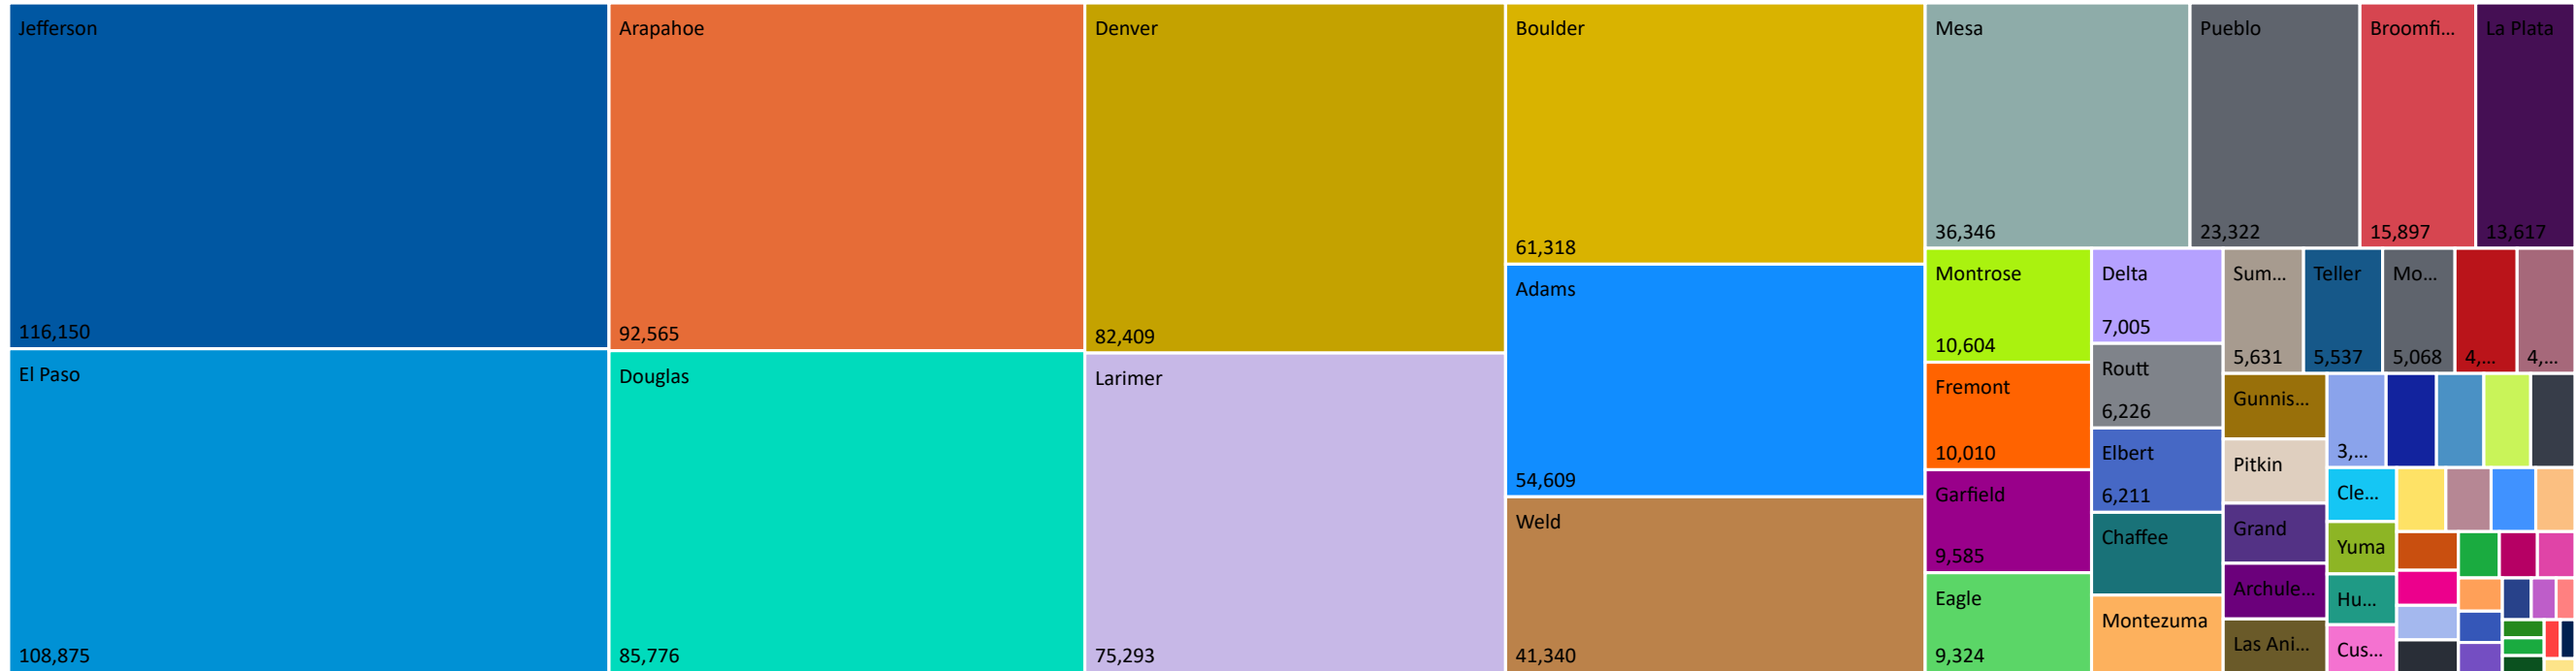

Total Ballots Returned

(as of 12:00 PM, November 2, 2021)

961,877

November 2, 2021
Election Day Reporting

Ballots Returned by Major Party Registration

953,566
2021 MAIL BALLOTS TOTAL

8,311
2021 IN PERSON TOTAL

Ballots Returned by Party Registration

Trend Line of Ballots Returned by Day 2017, 2019 & 2021 by Major Party Registration

Percent of Total Active Voters by Party Registration

Colorado Secretary of State

Total Ballots Returned

(as of 12:00 PM, November 2, 2021)

November 2, 2021
Election Day Reporting

2021 Coordinated Election Ballot Return Reporting: by County

961,877

54,609	2,654	92,565	3,235	973	749	61,318	15,897	6,092	416
Adams	Alamosa	Arapahoe	Archuleta	Baca	Bent	Boulder	Broomfield	Chaffee	Cheyenne
2,104	1,599	817	581	1,878	7,005	82,409	440	85,776	9,324
Clear Creek	Conejos	Costilla	Crowley	Custer	Delta	Denver	Dolores	Douglas	Eagle
108,875	6,211	10,010	9,585	1,212	3,492	3,803	350	1,981	423
El Paso	Elbert	Fremont	Garfield	Gilpin	Grand	Gunnison	Hinsdale	Huerfano	Jackson
116,150	320	1,335	13,617	986	75,293	3,134	1,061	4,351	36,346
Jefferson	Kiowa	Kit Carson	La Plata	Lake	Larimer	Las Animas	Lincoln	Logan	Mesa
404	2,331	5,731	10,604	5,068	3,113	1,761	4,052	770	3,730
Mineral	Moffat	Montezuma	Montrose	Morgan	Otero	Ouray	Park	Phillips	Pitkin
2,492	23,322	1,404	2,467	6,226	1,193	246	1,622	675	5,631
Prowers	Pueblo	Rio Blanco	Rio Grande	Routt	Saguache	San Juan	San Miguel	Sedgwick	Summit
5,537	1,140	41,340	2,042						
Teller	Washington	Weld	Yuma						