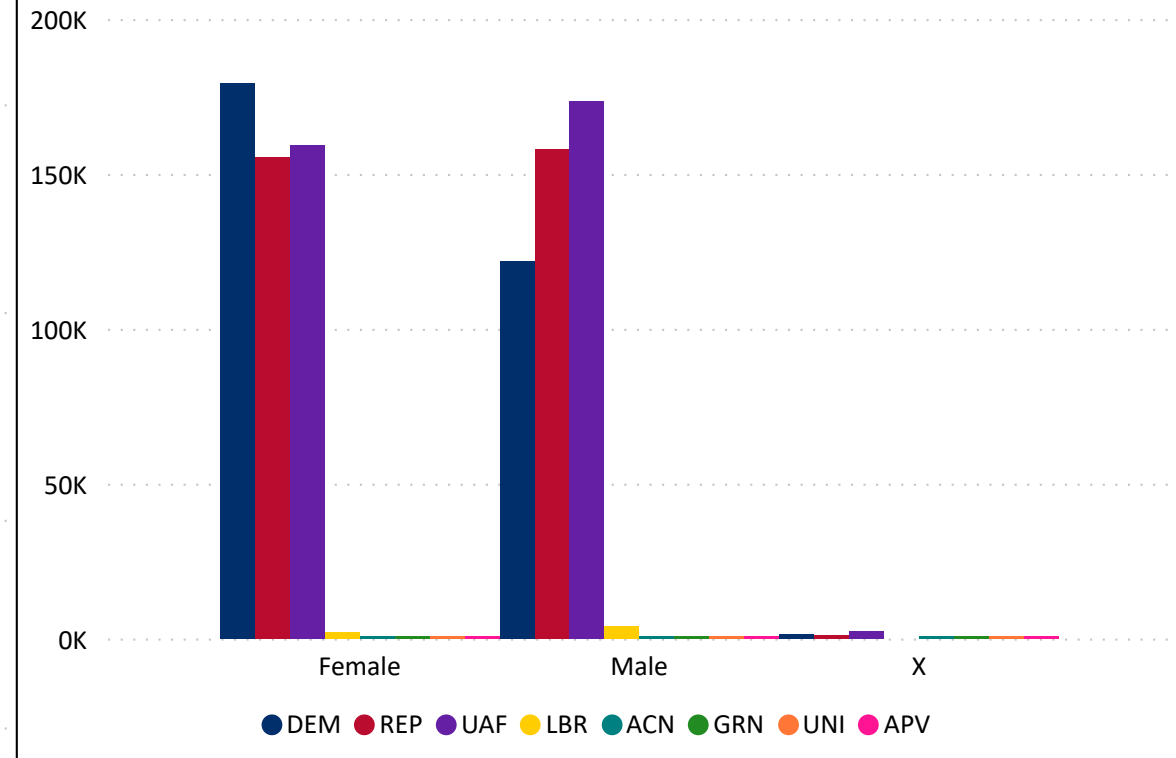

Total Ballots Returned

(as of 12:00 PM, November 2, 2021)

November 2, 2021
Election Day Reporting

2021 Coordinated Election Ballot Return Reporting: by County

961,877

54,609	2,654	92,565	3,235	973	749	61,318	15,897	6,092	416
Adams	Alamosa	Arapahoe	Archuleta	Baca	Bent	Boulder	Broomfield	Chaffee	Cheyenne
2,104	1,599	817	581	1,878	7,005	82,409	440	85,776	9,324
Clear Creek	Conejos	Costilla	Crowley	Custer	Delta	Denver	Dolores	Douglas	Eagle
108,875	6,211	10,010	9,585	1,212	3,492	3,803	350	1,981	423
El Paso	Elbert	Fremont	Garfield	Gilpin	Grand	Gunnison	Hinsdale	Huerfano	Jackson
116,150	320	1,335	13,617	986	75,293	3,134	1,061	4,351	36,346
Jefferson	Kiowa	Kit Carson	La Plata	Lake	Larimer	Las Animas	Lincoln	Logan	Mesa
404	2,331	5,731	10,604	5,068	3,113	1,761	4,052	770	3,730
Mineral	Moffat	Montezuma	Montrose	Morgan	Otero	Ouray	Park	Phillips	Pitkin
2,492	23,322	1,404	2,467	6,226	1,193	246	1,622	675	5,631
Prowers	Pueblo	Rio Blanco	Rio Grande	Routt	Saguache	San Juan	San Miguel	Sedgwick	Summit
5,537	1,140	41,340	2,042						
Teller	Washington	Weld	Yuma						

Total Ballots Returned

(as of 12:00 PM, November 2, 2021)

961,877

November 2, 2021
Election Day Reporting

Ballot Type Returned by Age Range

Ballot Type Returned by Gender

Total Ballots Returned

(as of 12:00 PM, November 2, 2021)

961,877

November 2, 2021
Election Day Reporting

Ballots Returned by Age Range

Ballots Returned by Gender/Age Range