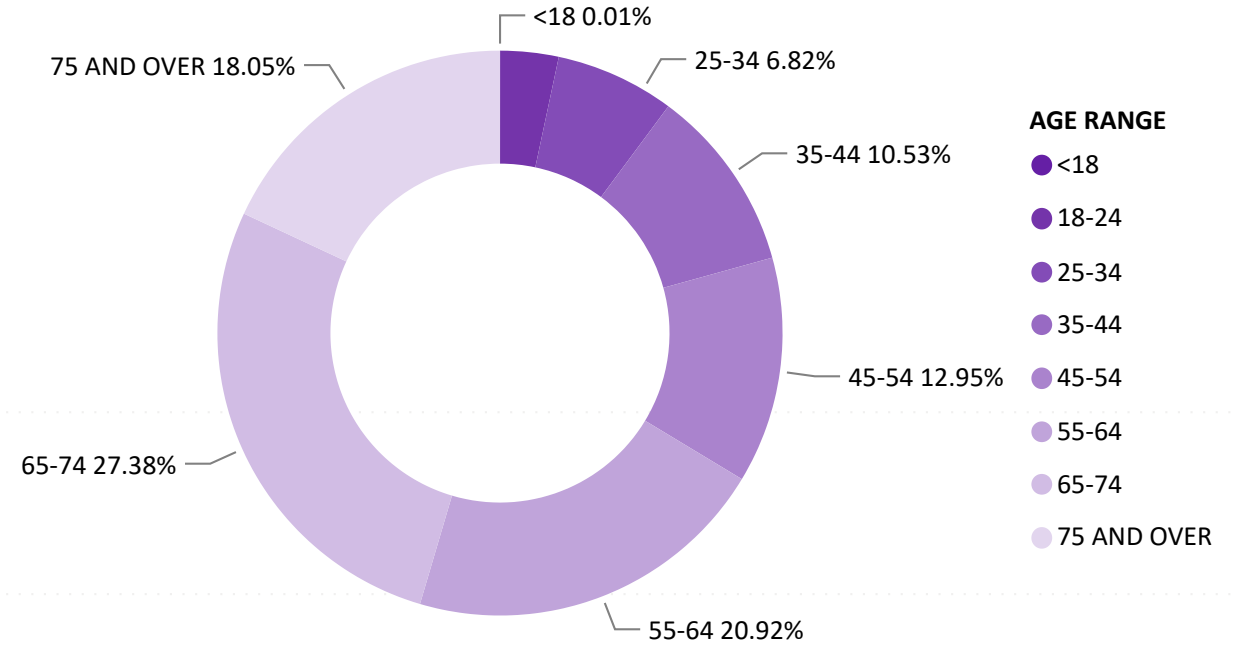

Total Ballots Returned

(as of 12:00 PM, November 2, 2021)

November 2, 2021
Election Day Reporting

2021 Coordinated Election Ballot Return Reporting: by County

961,877

54,609	2,654	92,565	3,235	973	749	61,318	15,897	6,092	416
Adams	Alamosa	Arapahoe	Archuleta	Baca	Bent	Boulder	Broomfield	Chaffee	Cheyenne
2,104	1,599	817	581	1,878	7,005	82,409	440	85,776	9,324
Clear Creek	Conejos	Costilla	Crowley	Custer	Delta	Denver	Dolores	Douglas	Eagle
108,875	6,211	10,010	9,585	1,212	3,492	3,803	350	1,981	423
El Paso	Elbert	Fremont	Garfield	Gilpin	Grand	Gunnison	Hinsdale	Huerfano	Jackson
116,150	320	1,335	13,617	986	75,293	3,134	1,061	4,351	36,346
Jefferson	Kiowa	Kit Carson	La Plata	Lake	Larimer	Las Animas	Lincoln	Logan	Mesa
404	2,331	5,731	10,604	5,068	3,113	1,761	4,052	770	3,730
Mineral	Moffat	Montezuma	Montrose	Morgan	Otero	Ouray	Park	Phillips	Pitkin
2,492	23,322	1,404	2,467	6,226	1,193	246	1,622	675	5,631
Prowers	Pueblo	Rio Blanco	Rio Grande	Routt	Saguache	San Juan	San Miguel	Sedgwick	Summit
5,537	1,140	41,340	2,042						
Teller	Washington	Weld	Yuma						

Total Ballots Returned

(as of 12:00 PM, November 2, 2021)

961,877

November 2, 2021
Election Day Reporting

Ballot Type Returned by Age Range

Ballot Type Returned by Gender

Total Ballots Returned

(as of 12:00 PM, November 2, 2021)

961,877

November 2, 2021
Election Day Reporting

Ballots Returned by Age Range

Ballots Returned by Gender/Age Range