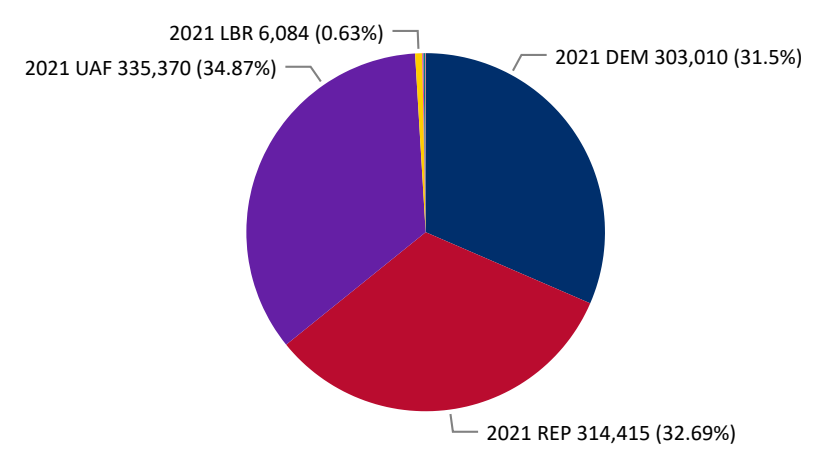

Total Ballots Returned

(as of 12:00 PM, November 2, 2021)

961,877

November 2, 2021
Election Day Reporting

Ballots Returned by Major Party Registration

953,566
2021 MAIL BALLOTS TOTAL

8,311
2021 IN PERSON TOTAL

Ballots Returned by Party Registration

Trend Line of Ballots Returned by Day 2017, 2019 & 2021 by Major Party Registration

Percent of Total Active Voters by Party Registration

Colorado Secretary of State