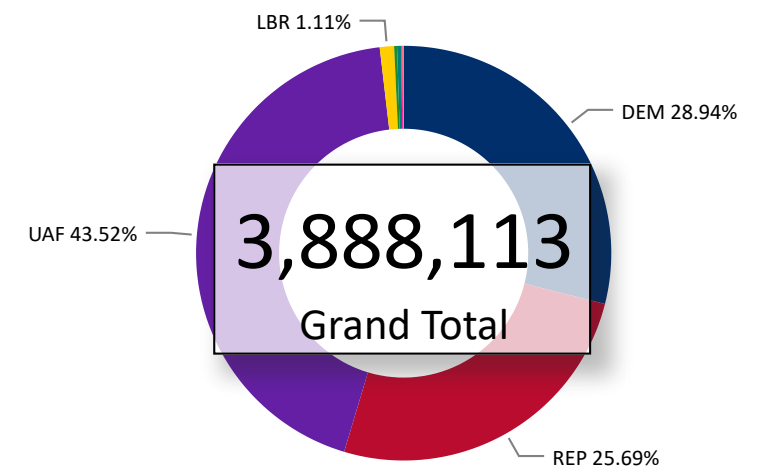

Total Ballots Returned

(as of 12:00 PM, November 2, 2021)

961,877

November 2, 2021
Election Day Reporting

Ballots Returned by Major Party Registration

953,566
2021 MAIL BALLOTS TOTAL

8,311
2021 IN PERSON TOTAL

Ballots Returned by Party Registration

Trend Line of Ballots Returned by Day 2017, 2019 & 2021 by Major Party Registration

Percent of Total Active Voters by Party Registration

Colorado Secretary of State

Total Ballots Returned

(as of 12:00 PM, November 2, 2021)

November 2, 2021
Election Day Reporting

2021 Coordinated Election Ballot Return Reporting: by County

961,877

54,609	2,654	92,565	3,235	973	749	61,318	15,897	6,092	416
Adams	Alamosa	Arapahoe	Archuleta	Baca	Bent	Boulder	Broomfield	Chaffee	Cheyenne
2,104	1,599	817	581	1,878	7,005	82,409	440	85,776	9,324
Clear Creek	Conejos	Costilla	Crowley	Custer	Delta	Denver	Dolores	Douglas	Eagle
108,875	6,211	10,010	9,585	1,212	3,492	3,803	350	1,981	423
El Paso	Elbert	Fremont	Garfield	Gilpin	Grand	Gunnison	Hinsdale	Huerfano	Jackson
116,150	320	1,335	13,617	986	75,293	3,134	1,061	4,351	36,346
Jefferson	Kiowa	Kit Carson	La Plata	Lake	Larimer	Las Animas	Lincoln	Logan	Mesa
404	2,331	5,731	10,604	5,068	3,113	1,761	4,052	770	3,730
Mineral	Moffat	Montezuma	Montrose	Morgan	Otero	Ouray	Park	Phillips	Pitkin
2,492	23,322	1,404	2,467	6,226	1,193	246	1,622	675	5,631
Prowers	Pueblo	Rio Blanco	Rio Grande	Routt	Saguache	San Juan	San Miguel	Sedgwick	Summit
5,537	1,140	41,340	2,042						
Teller	Washington	Weld	Yuma						