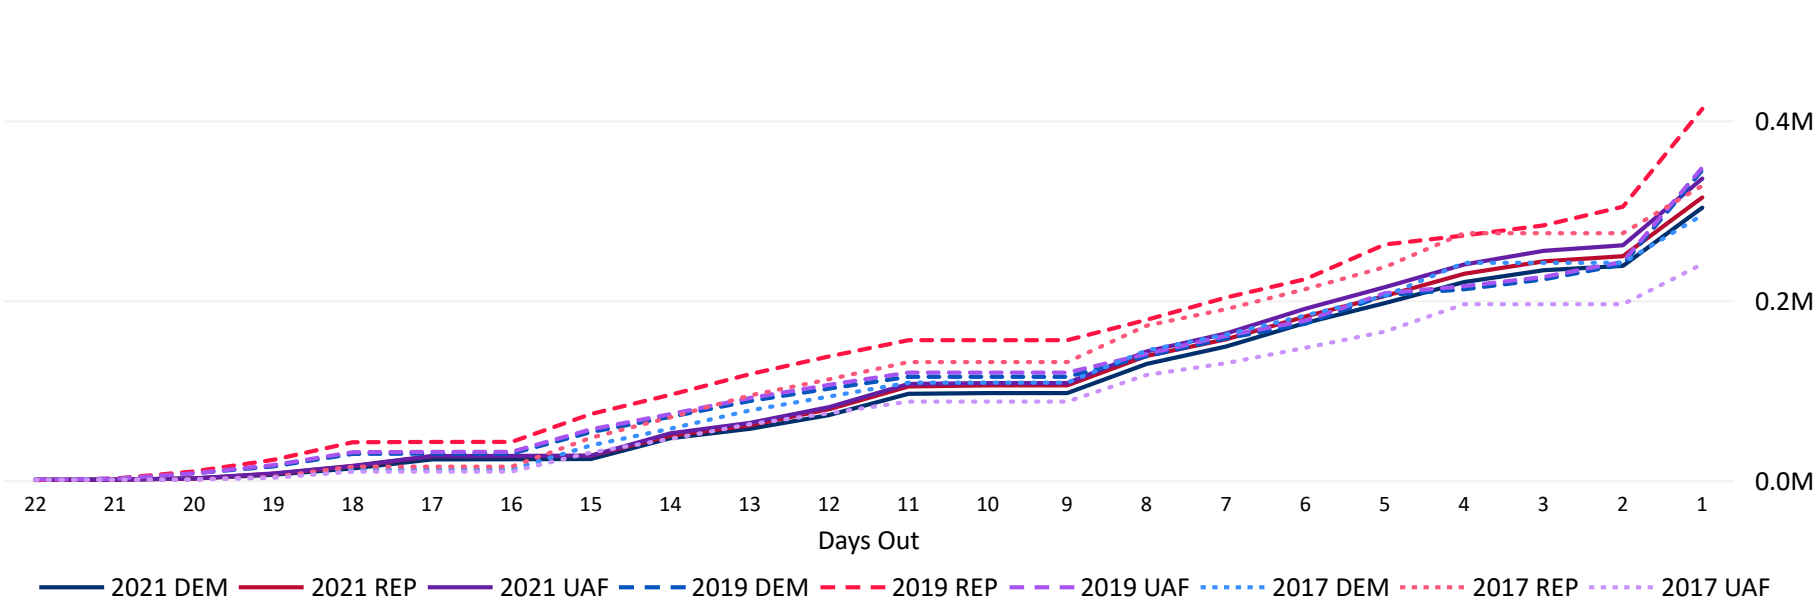

Total Ballots Returned

(as of 12:00 PM, November 2, 2021)

961,877

November 2, 2021
Election Day Reporting

Ballots Returned by Major Party Registration

953,566
2021 MAIL BALLOTS TOTAL

8,311
2021 IN PERSON TOTAL

Ballots Returned by Party Registration

Trend Line of Ballots Returned by Day 2017, 2019 & 2021 by Major Party Registration

Percent of Total Active Voters by Party Registration

Colorado Secretary of State