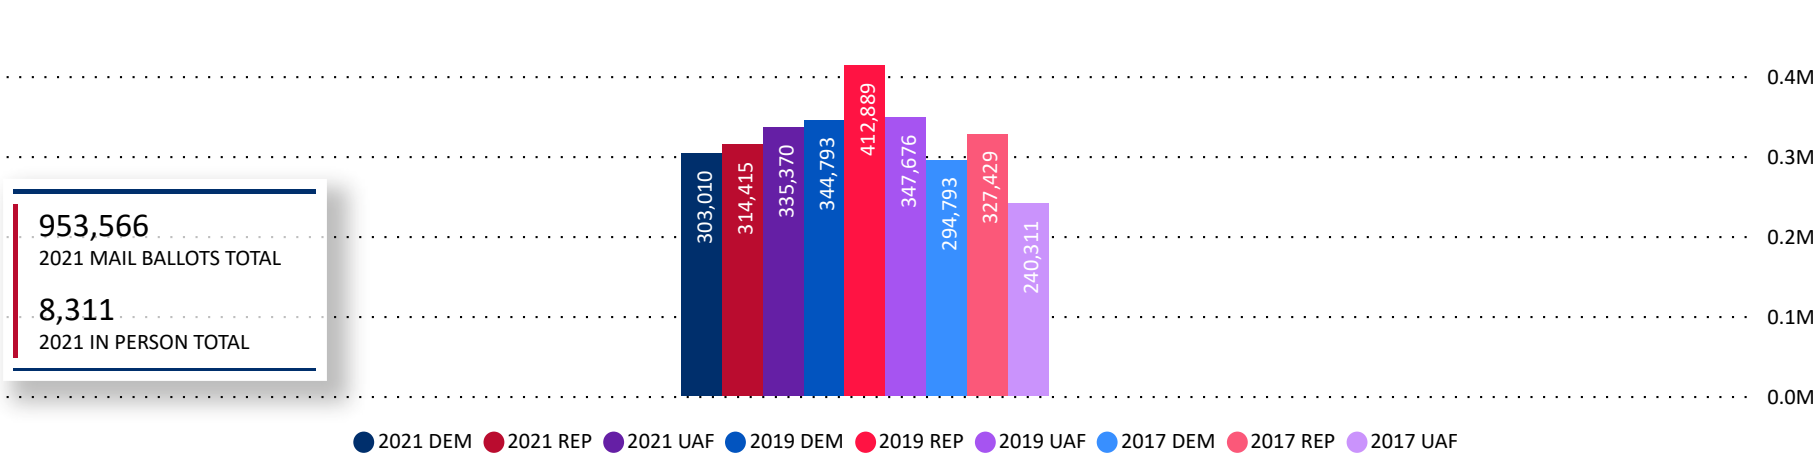

Total Ballots Returned

(as of 12:00 PM, November 2, 2021)

961,877

November 2, 2021
Election Day Reporting

Ballots Returned by Major Party Registration

953,566
2021 MAIL BALLOTS TOTAL

8,311
2021 IN PERSON TOTAL

Ballots Returned by Party Registration

Trend Line of Ballots Returned by Day 2017, 2019 & 2021 by Major Party Registration

Percent of Total Active Voters by Party Registration

Colorado Secretary of State