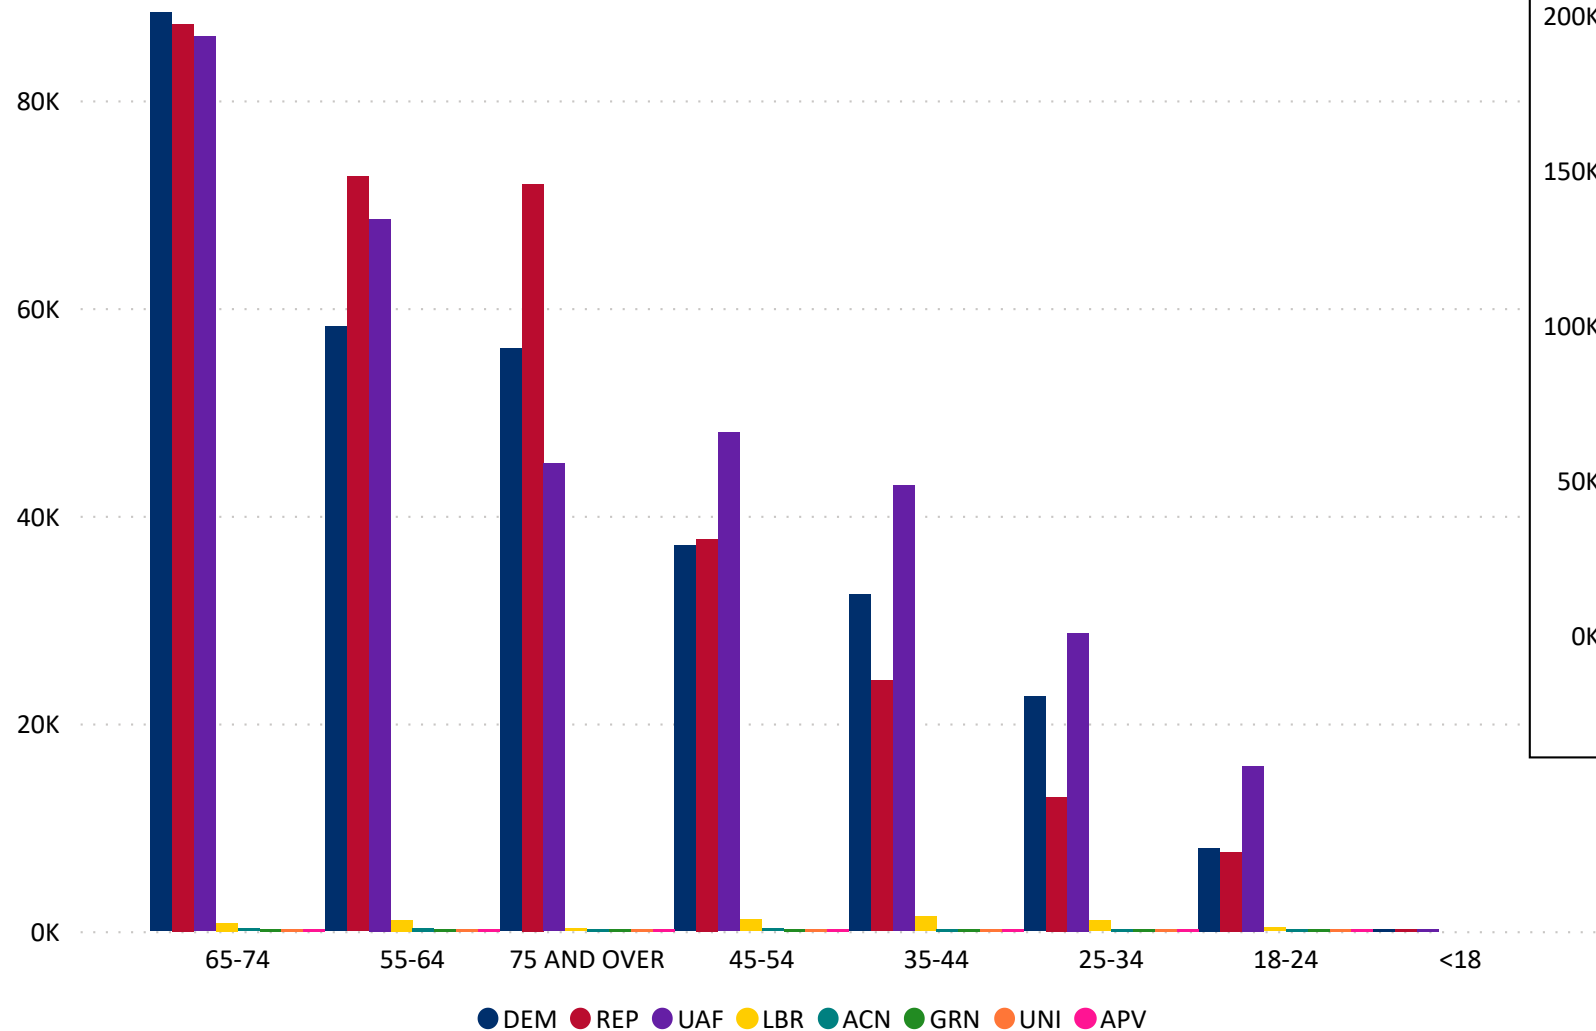

Ballots Returned by Party Registration

Trend Line of Ballots Returned by Day 2017, 2019 & 2021 by Major Party Registration

Percent of Total Active Voters by Party Registration

Colorado Secretary of State

Total Ballots Returned

(as of 12:00 PM, November 2, 2021)

November 2, 2021
Election Day Reporting

2021 Coordinated Election Ballot Return Reporting: by County

961,877

54,609	2,654	92,565	3,235	973	749	61,318	15,897	6,092	416
Adams	Alamosa	Arapahoe	Archuleta	Baca	Bent	Boulder	Broomfield	Chaffee	Cheyenne
2,104	1,599	817	581	1,878	7,005	82,409	440	85,776	9,324
Clear Creek	Conejos	Costilla	Crowley	Custer	Delta	Denver	Dolores	Douglas	Eagle
108,875	6,211	10,010	9,585	1,212	3,492	3,803	350	1,981	423
El Paso	Elbert	Fremont	Garfield	Gilpin	Grand	Gunnison	Hinsdale	Huerfano	Jackson
116,150	320	1,335	13,617	986	75,293	3,134	1,061	4,351	36,346
Jefferson	Kiowa	Kit Carson	La Plata	Lake	Larimer	Las Animas	Lincoln	Logan	Mesa
404	2,331	5,731	10,604	5,068	3,113	1,761	4,052	770	3,730
Mineral	Moffat	Montezuma	Montrose	Morgan	Otero	Ouray	Park	Phillips	Pitkin
2,492	23,322	1,404	2,467	6,226	1,193	246	1,622	675	5,631
Prowers	Pueblo	Rio Blanco	Rio Grande	Routt	Saguache	San Juan	San Miguel	Sedgwick	Summit
5,537	1,140	41,340	2,042						
Teller	Washington	Weld	Yuma						

Total Ballots Returned

(as of 12:00 PM, November 2, 2021)

961,877

November 2, 2021
Election Day Reporting

Ballot Type Returned by Age Range

Ballot Type Returned by Gender

Total Ballots Returned

(as of 12:00 PM, November 2, 2021)

961,877

November 2, 2021
Election Day Reporting

Ballots Returned by Age Range

Ballots Returned by Gender/Age Range