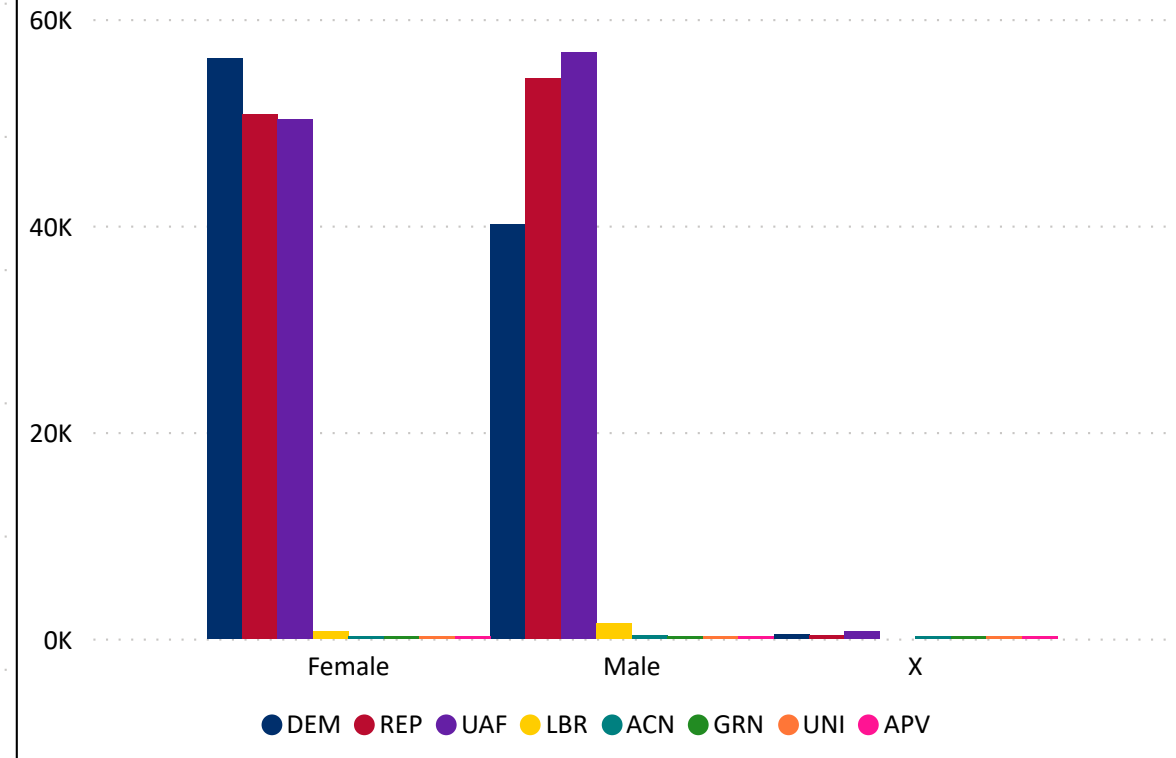

# Total Ballots Returned

(as of October 24, 2021)

## 313,372

October 25, 2021

9 Days Out from Election Day

Ballot Type Returned by Age Range

Ballot Type Returned by Gender

## 313,372

**October 25, 2021**

9 Days Out from Election Day

Ballots Returned by Age Range

Ballots Returned by Gender/Age Range