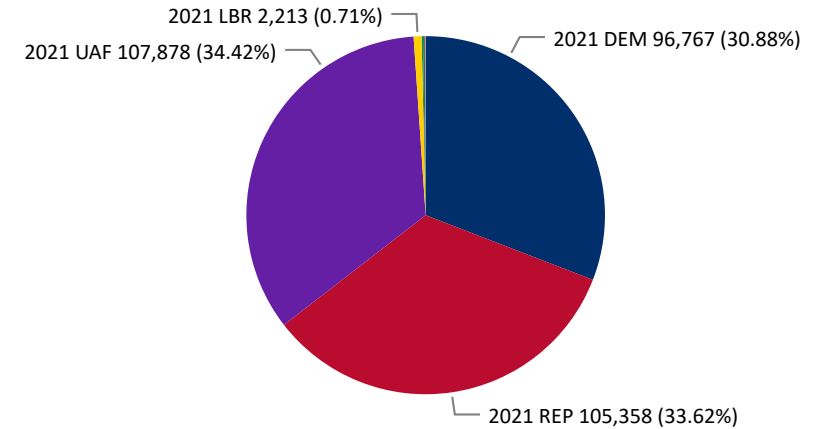

# Total Ballots Returned

(as of October 24, 2021)

## 313,372

**October 25, 2021**

9 Days Out from Election Day

Ballots Returned 9 Days Out by Major Party Registration

Ballots Returned by Party Registration

Trend Line of Ballots Returned by Day 2017, 2019 & 2021 by Major Party Registration

Percent of Total Active Voters by Party Registration