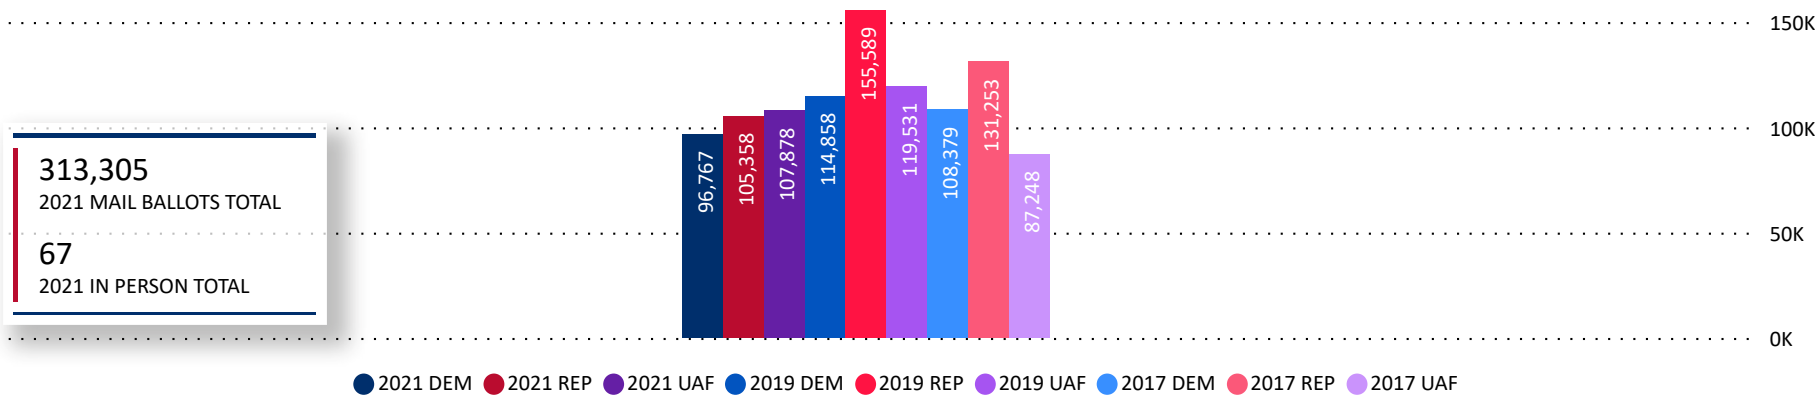

# Total Ballots Returned

(as of October 24, 2021)

## 313,372

**October 25, 2021**

9 Days Out from Election Day

Ballots Returned 9 Days Out by Major Party Registration

Ballots Returned by Party Registration

Trend Line of Ballots Returned by Day 2017, 2019 & 2021 by Major Party Registration