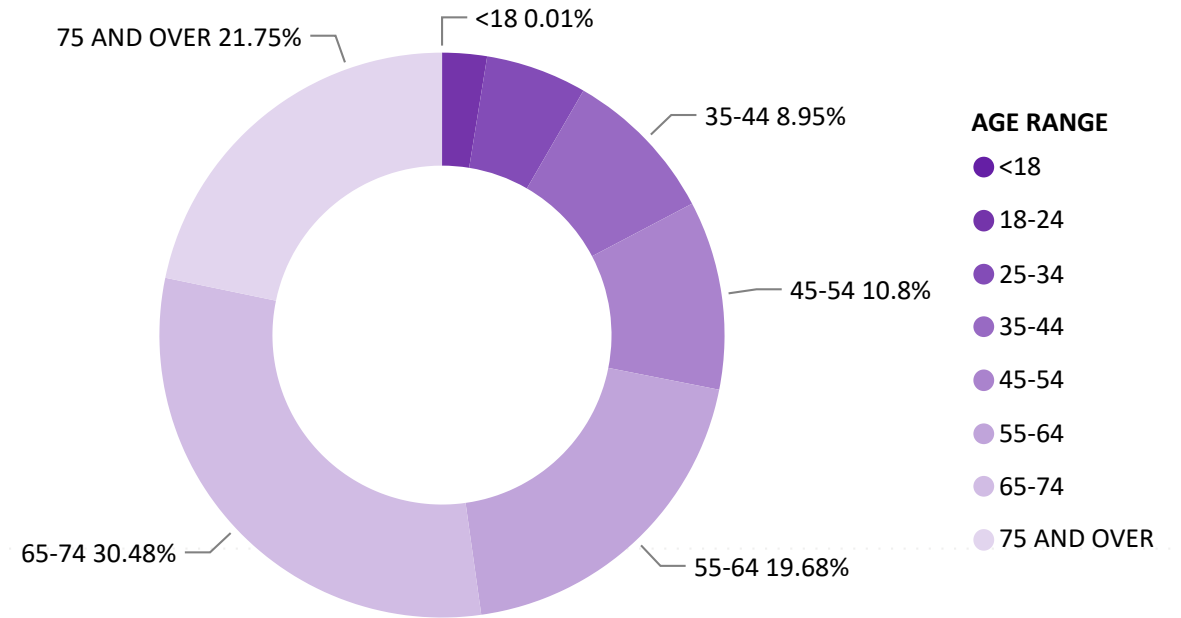

## 313,372

October 25, 2021

9 Days Out from Election Day

Ballot Type Returned by Age Range

Ballot Type Returned by Gender

# Total Ballots Returned

(as of October 24, 2021)

## 313,372

**October 25, 2021**

9 Days Out from Election Day

Ballots Returned by Age Range

Ballots Returned by Gender/Age Range