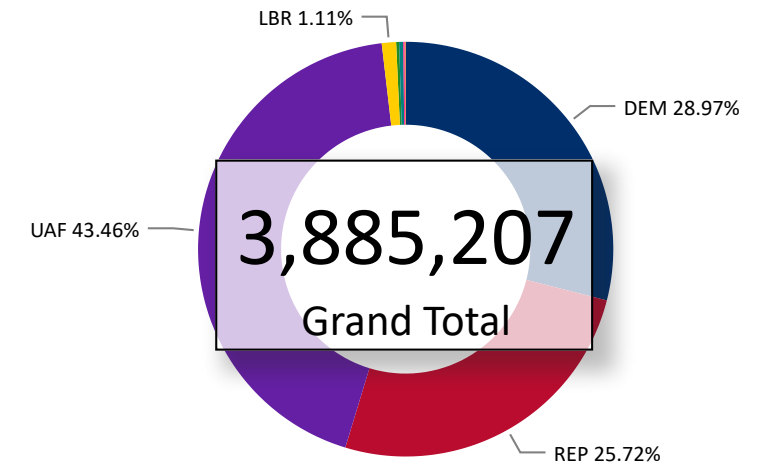

# Total Ballots Returned

(as of October 24, 2021)

## 313,372

**October 25, 2021**

9 Days Out from Election Day

Ballots Returned 9 Days Out by Major Party Registration

Ballots Returned by Party Registration

Trend Line of Ballots Returned by Day 2017, 2019 & 2021 by Major Party Registration

Percent of Total Active Voters by Party Registration