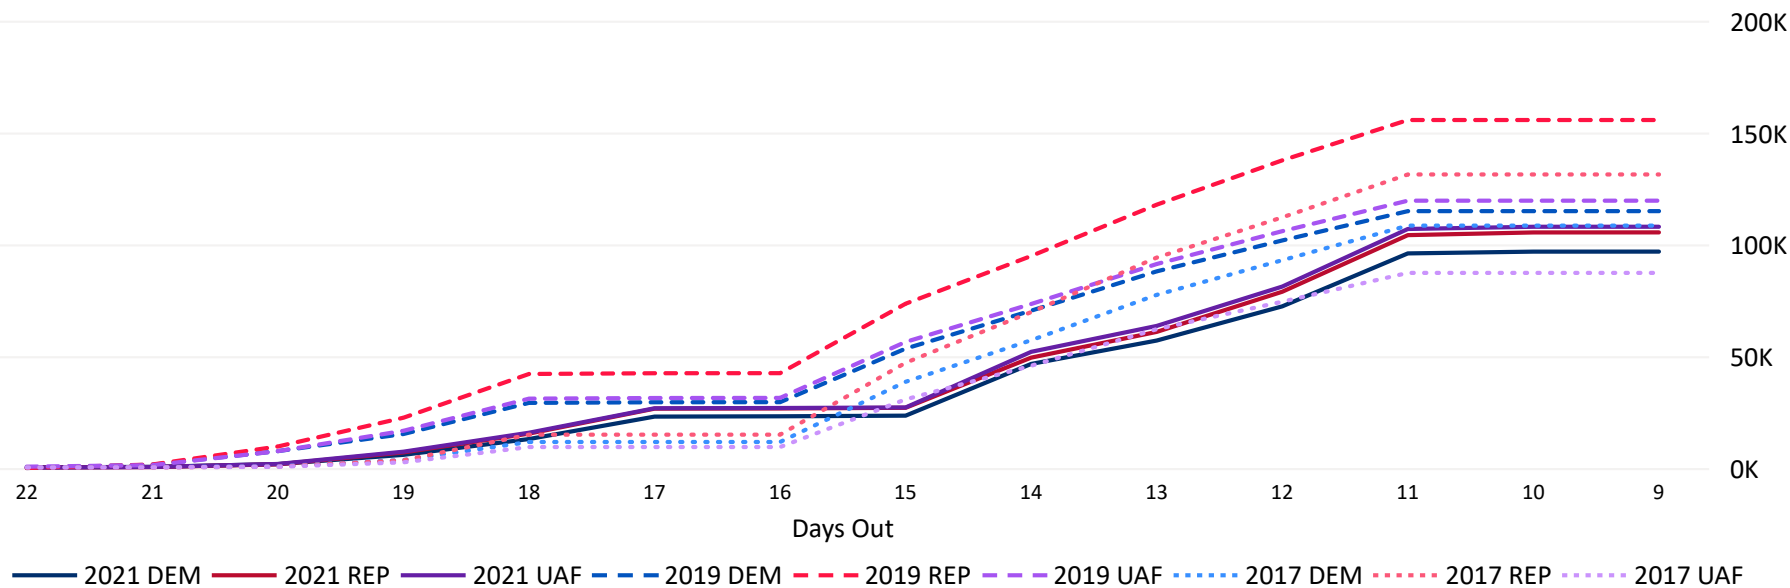

# Total Ballots Returned

(as of October 24, 2021)

## 313,372

**October 25, 2021**

9 Days Out from Election Day

Ballots Returned 9 Days Out by Major Party Registration

Ballots Returned by Party Registration

Trend Line of Ballots Returned by Day 2017, 2019 & 2021 by Major Party Registration

Percent of Total Active Voters by Party Registration