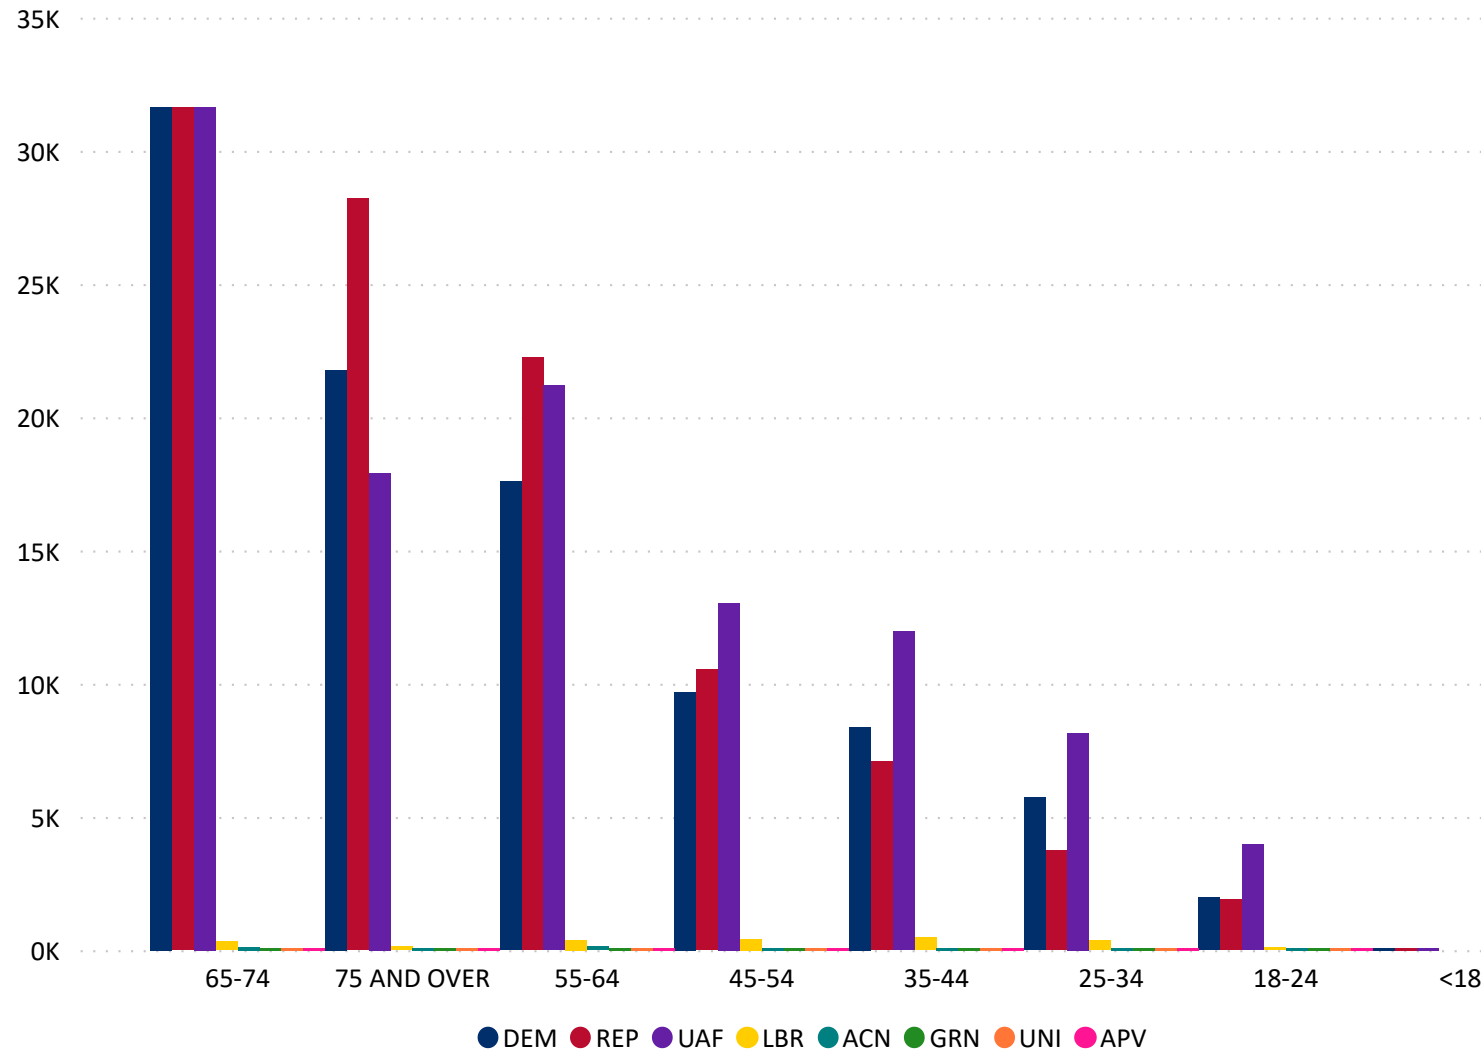

## 313,372

**October 25, 2021**

9 Days Out from Election Day

Ballots Returned 9 Days Out by Major Party Registration

Ballots Returned by Party Registration

Trend Line of Ballots Returned by Day 2017, 2019 & 2021 by Major Party Registration

Percent of Total Active Voters by Party Registration

# Total Ballots Returned

(as of October 24, 2021)

## 313,372

October 25, 2021

9 Days Out from Election Day

Ballot Type Returned by Age Range

Ballot Type Returned by Gender