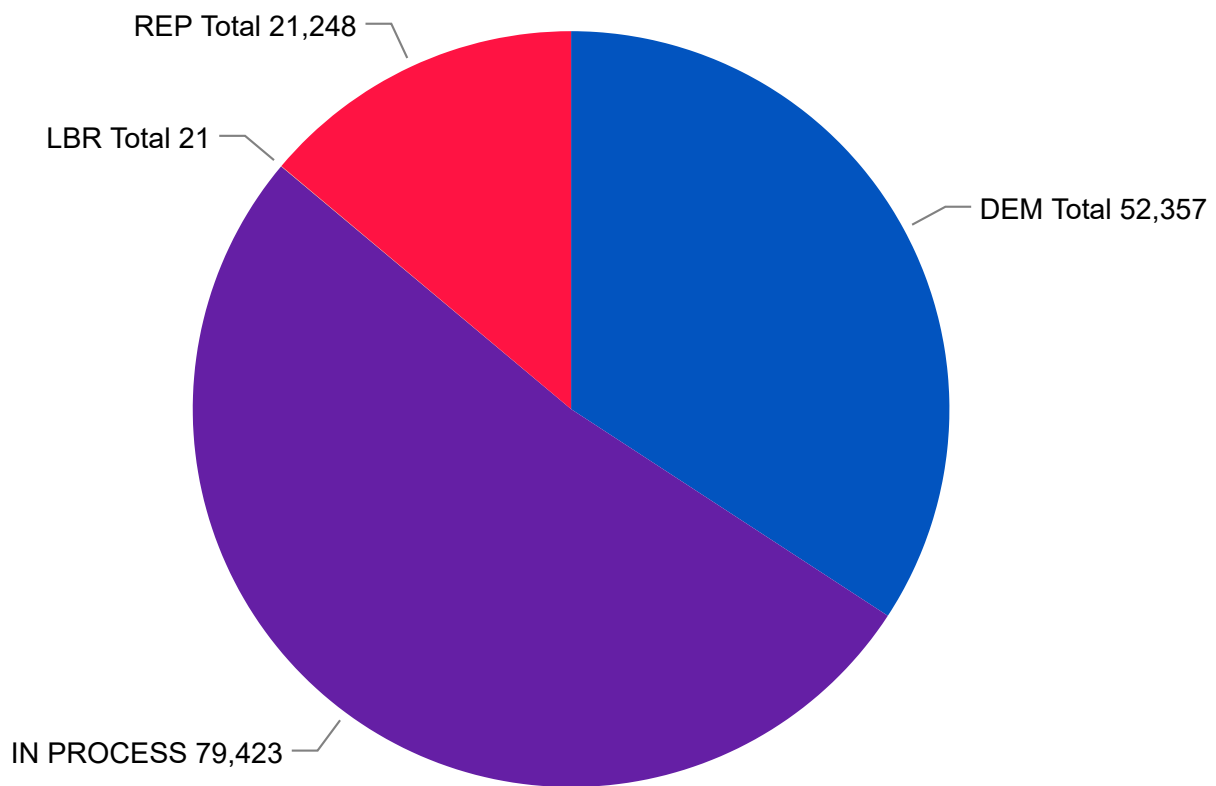

## 2020 State Primary

Unaffiliated Turnout 9 Days Out  
All totals as of June 21, 2020

## 2020 State Primary Unaffiliated Voters

**1,409,073**  
UAF - No Preference

**7,706**  
UAF - DEM Preference

**264**  
UAF - LBR Preference

**2,621**  
UAF - REP Preference

## Ballot Type Returned by Unaffiliated