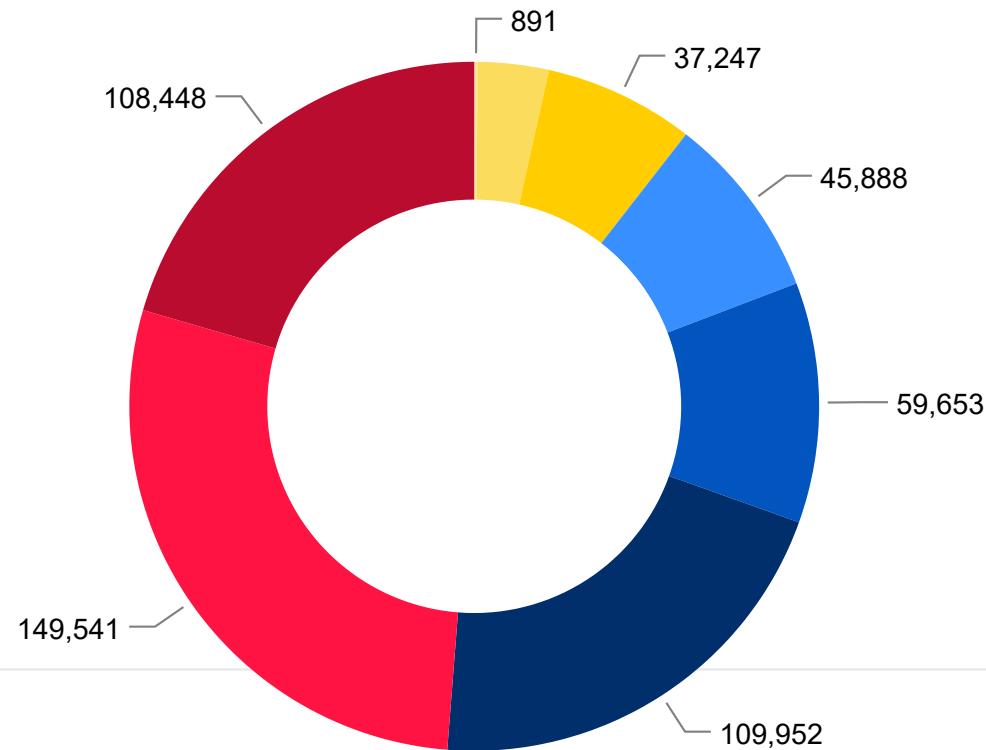

## 2020 State Primary

Ballot Returns by Gender/Age

9 Days Out

All totals as of June 21, 2020

## Total Ballots Tabulated by Age Range

AGE RANGE ● <18 ● 18-24 ● 25-34 ● 35-44 ● 45-54 ● 55-64 ● 65-74 ● 75+