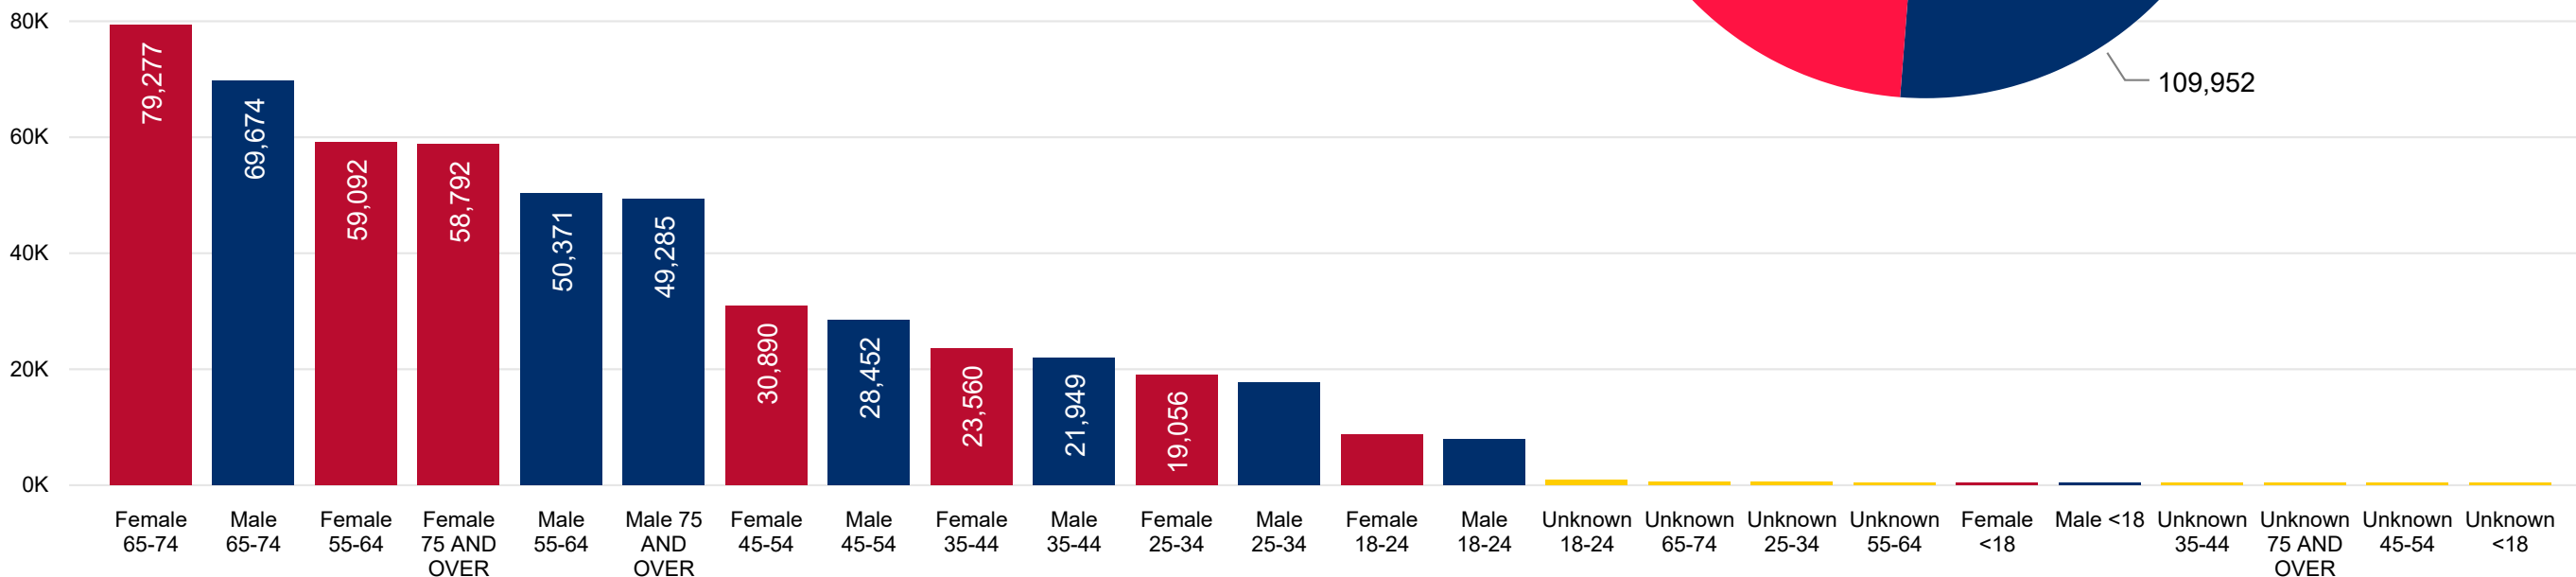

## 2020 State Primary

Ballot Returns by Gender/Age

9 Days Out

All totals as of June 21, 2020

## Total Ballots Tabulated by Age Range

AGE RANGE ● <18 ● 18-24 ● 25-34 ● 35-44 ● 45-54 ● 55-64 ● 65-74 ● 75+

## Total Ballots Tabulated by Gender/Age Range