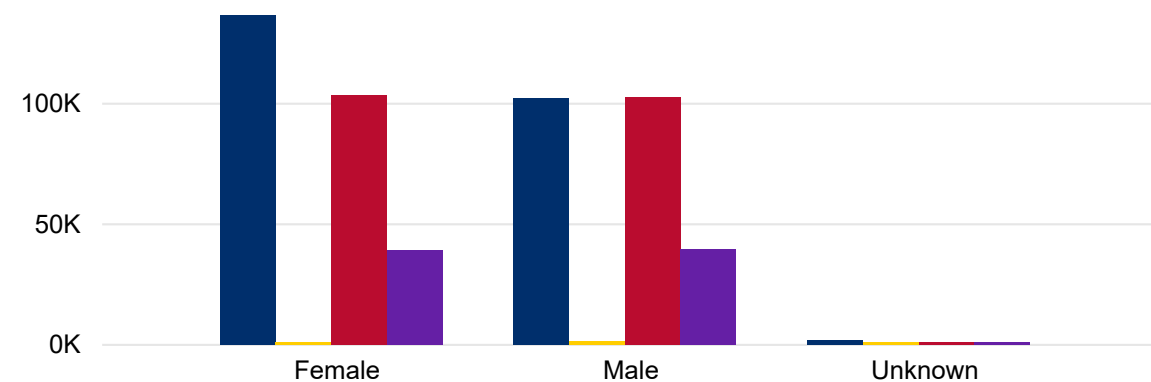

## Total Ballots Tabulated by Gender/Age Range

## 2020 State Primary

Ballot Returns by Gender/Age

9 Days Out

All totals as of June 21, 2020

## Total Ballots Tabulated by Gender

DEM Total LBR Total REP Total IN PROCESS

## Ballot Type Tabulated by Age Range

DEM Total LBR Total REP Total IN PROCESS