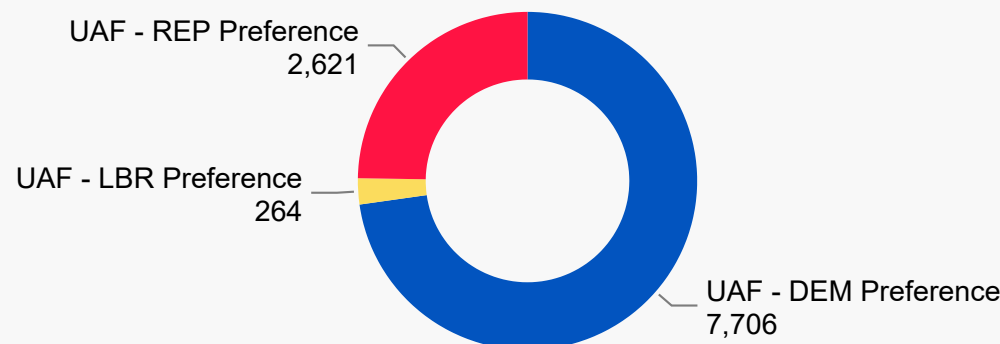

Unaffiliated Preferences

153,049

UNAFFILIATED BALLOTS RETURNED

In Process Ballots

In Primary Elections, Unaffiliated voters who do not choose a party preference receive a packet of both major party ballots in the mail. In Process Ballots are those packets that have been returned, but have not yet been processed to determine which major party ballot was returned.