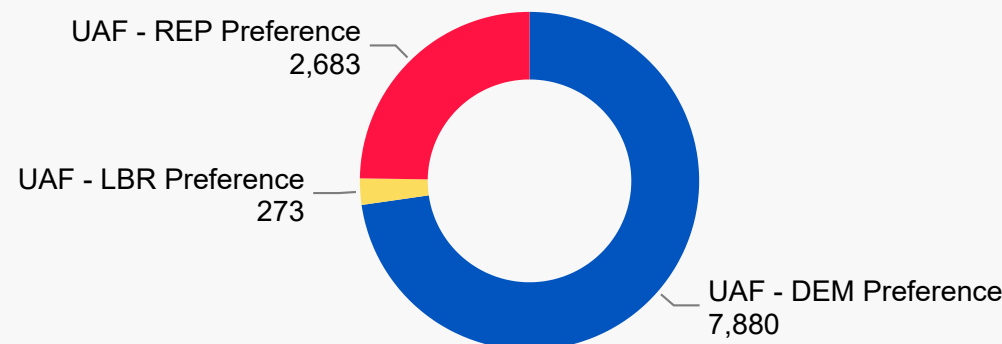

755,162
MAIL BALLOTS TOTAL
704
IN PERSON TOTAL

2020 State Primary Eligible Active Voters

State Primary Comparison Trend Line 2020 & 2018

DEM LBR REP IN PROCESS 2018 DEM 2018 REP 2018 IN PROCESS

Colorado Secretary of State

2020 State Primary

Unaffiliated Turnout 7 Days Out

All totals as of June 23, 2020

2020 State Primary Unaffiliated Voters

1,412,149
UAF - No Preference

7,880
UAF - DEM Preference

273
UAF - LBR Preference

2,683
UAF - REP Preference

Ballot Type Returned by Unaffiliated

Unaffiliated Preferences

225,716

UNAFFILIATED BALLOTS RETURNED

In Process Ballots

In Primary Elections, Unaffiliated voters who do not choose a party preference receive a packet of both major party ballots in the mail. In Process Ballots are those packets that have been returned, but have not yet been processed to determine which major party ballot was returned.

Colorado Secretary of State

2020 State Primary
 Ballot Returns by Gender/Age
 7 Days Out
 All totals as of June 23, 2020

Total Ballots Tabulated by Age Range

AGE RANGE ● <18 ● 18-24 ● 25-34 ● 35-44 ● 45-54 ● 55-64 ● 65-74 ● 75+