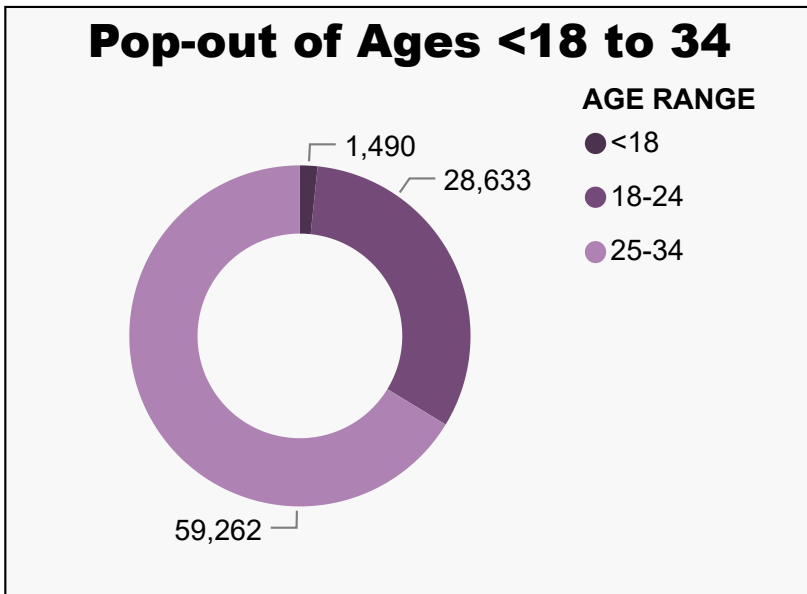

2020 State Primary

Unaffiliated Turnout 7 Days Out

All totals as of June 23, 2020

2020 State Primary Unaffiliated Voters

1,412,149
UAF - No Preference

7,880
UAF - DEM Preference

273
UAF - LBR Preference

2,683
UAF - REP Preference

Ballot Type Returned by Unaffiliated

Unaffiliated Preferences

225,716

UNAFFILIATED BALLOTS RETURNED

In Process Ballots

In Primary Elections, Unaffiliated voters who do not choose a party preference receive a packet of both major party ballots in the mail. In Process Ballots are those packets that have been returned, but have not yet been processed to determine which major party ballot was returned.

Colorado Secretary of State

2020 State Primary
 Ballot Returns by Gender/Age
 7 Days Out
 All totals as of June 23, 2020

Total Ballots Tabulated by Age Range

AGE RANGE ● <18 ● 18-24 ● 25-34 ● 35-44 ● 45-54 ● 55-64 ● 65-74 ● 75+