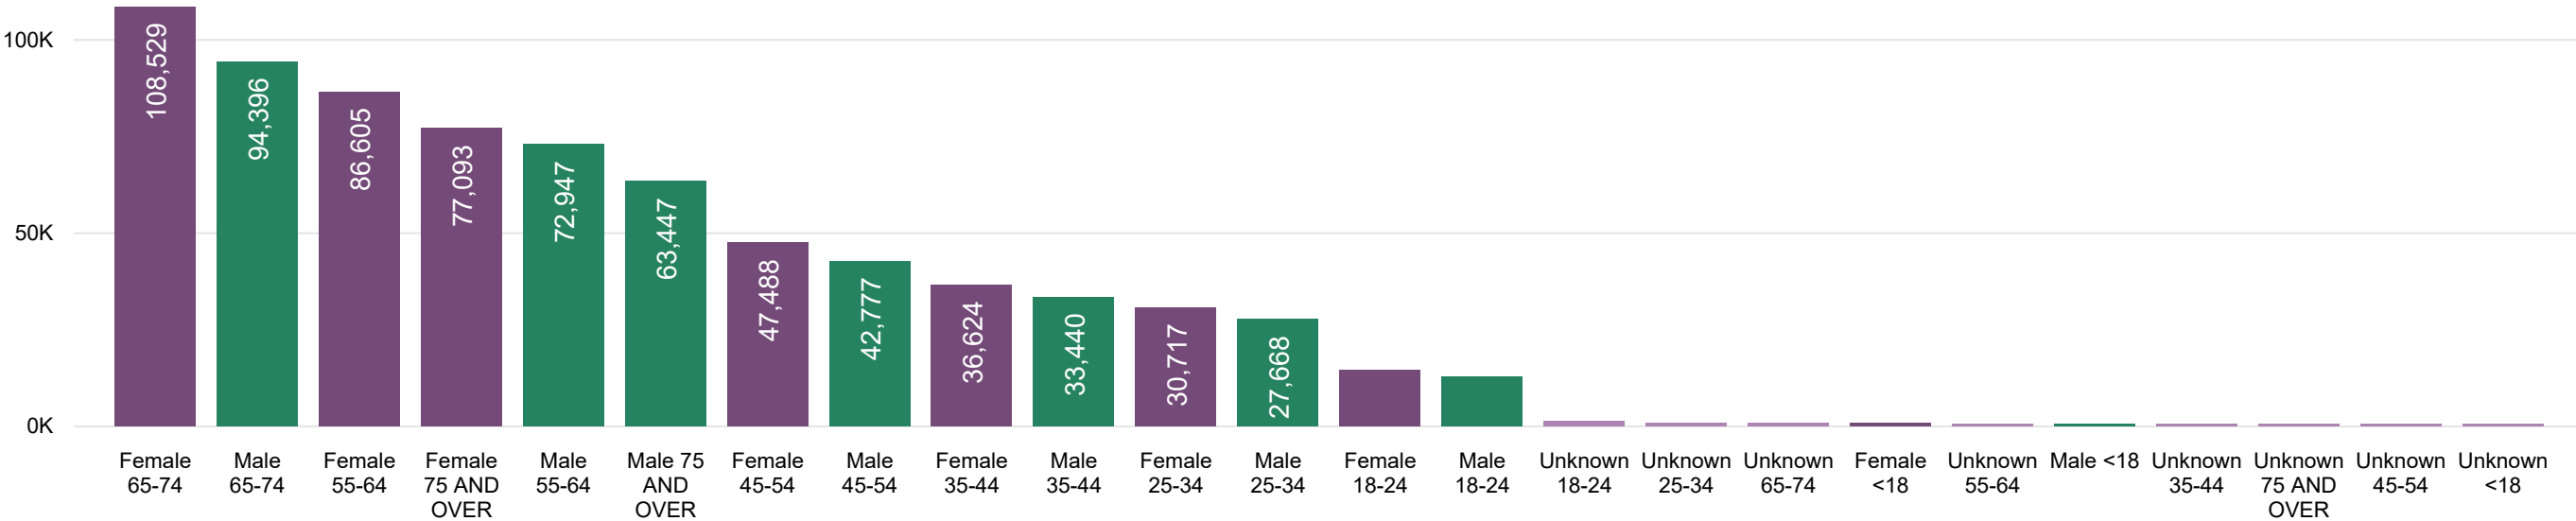

Colorado Secretary of State

2020 State Primary
 Ballot Returns by Gender/Age
 7 Days Out
 All totals as of June 23, 2020

Total Ballots Tabulated by Age Range

AGE RANGE ● <18 ● 18-24 ● 25-34 ● 35-44 ● 45-54 ● 55-64 ● 65-74 ● 75+

Total Ballots Tabulated by Gender/Age Range

Colorado Secretary of State

2020 State Primary

Ballot Returns by Gender/Age

7 Days Out

All totals as of June 23, 2020

Total Ballots Tabulated by Gender

DEM Total LBR Total REP Total IN PROCESS

Ballot Type Tabulated by Age Range

DEM Total LBR Total REP Total IN PROCESS