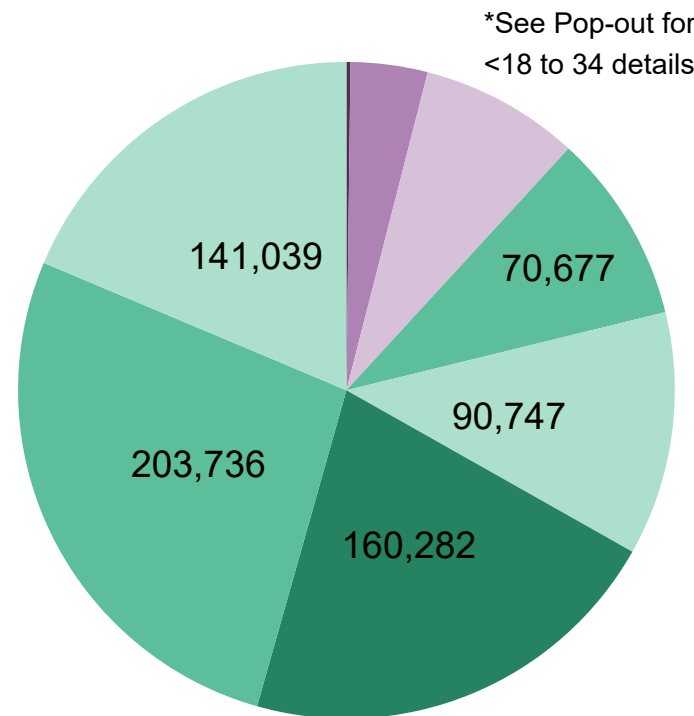

2020 State Primary

Unaffiliated Turnout 7 Days Out

All totals as of June 23, 2020

2020 State Primary Unaffiliated Voters

1,412,149
UAF - No Preference

7,880
UAF - DEM Preference

273
UAF - LBR Preference

2,683
UAF - REP Preference

Ballot Type Returned by Unaffiliated

Unaffiliated Preferences

225,716

UNAFFILIATED BALLOTS RETURNED

In Process Ballots

In Primary Elections, Unaffiliated voters who do not choose a party preference receive a packet of both major party ballots in the mail. In Process Ballots are those packets that have been returned, but have not yet been processed to determine which major party ballot was returned.

Colorado Secretary of State

2020 State Primary
 Ballot Returns by Gender/Age
 7 Days Out
 All totals as of June 23, 2020

Total Ballots Tabulated by Age Range

AGE RANGE ● <18 ● 18-24 ● 25-34 ● 35-44 ● 45-54 ● 55-64 ● 65-74 ● 75+