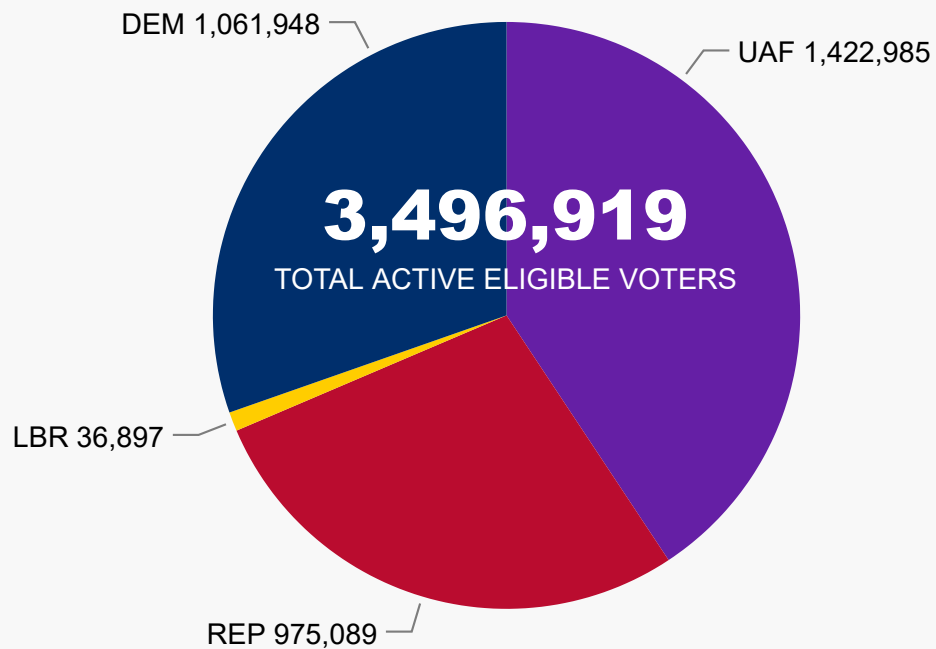

Colorado Secretary of State

755,866

TOTAL BALLOTS RETURNED

2020 State Primary

Ballot Return Reporting 7 Days Out

All totals as of June 23, 2020

Ballots Returned 7 Days Out

DEM REP LBR IN PROCESS

755,162
MAIL BALLOTS TOTAL
704
IN PERSON TOTAL

2020 State Primary Eligible Active Voters

State Primary Comparison Trend Line 2020 & 2018

DEM LBR REP IN PROCESS 2018 DEM 2018 REP 2018 IN PROCESS

Colorado Secretary of State

2020 State Primary

Unaffiliated Turnout 7 Days Out

All totals as of June 23, 2020

2020 State Primary Unaffiliated Voters

1,412,149
UAF - No Preference

7,880
UAF - DEM Preference

273
UAF - LBR Preference

2,683
UAF - REP Preference

Ballot Type Returned by Unaffiliated

Unaffiliated Preferences

225,716

UNAFFILIATED BALLOTS RETURNED

In Process Ballots

In Primary Elections, Unaffiliated voters who do not choose a party preference receive a packet of both major party ballots in the mail. In Process Ballots are those packets that have been returned, but have not yet been processed to determine which major party ballot was returned.