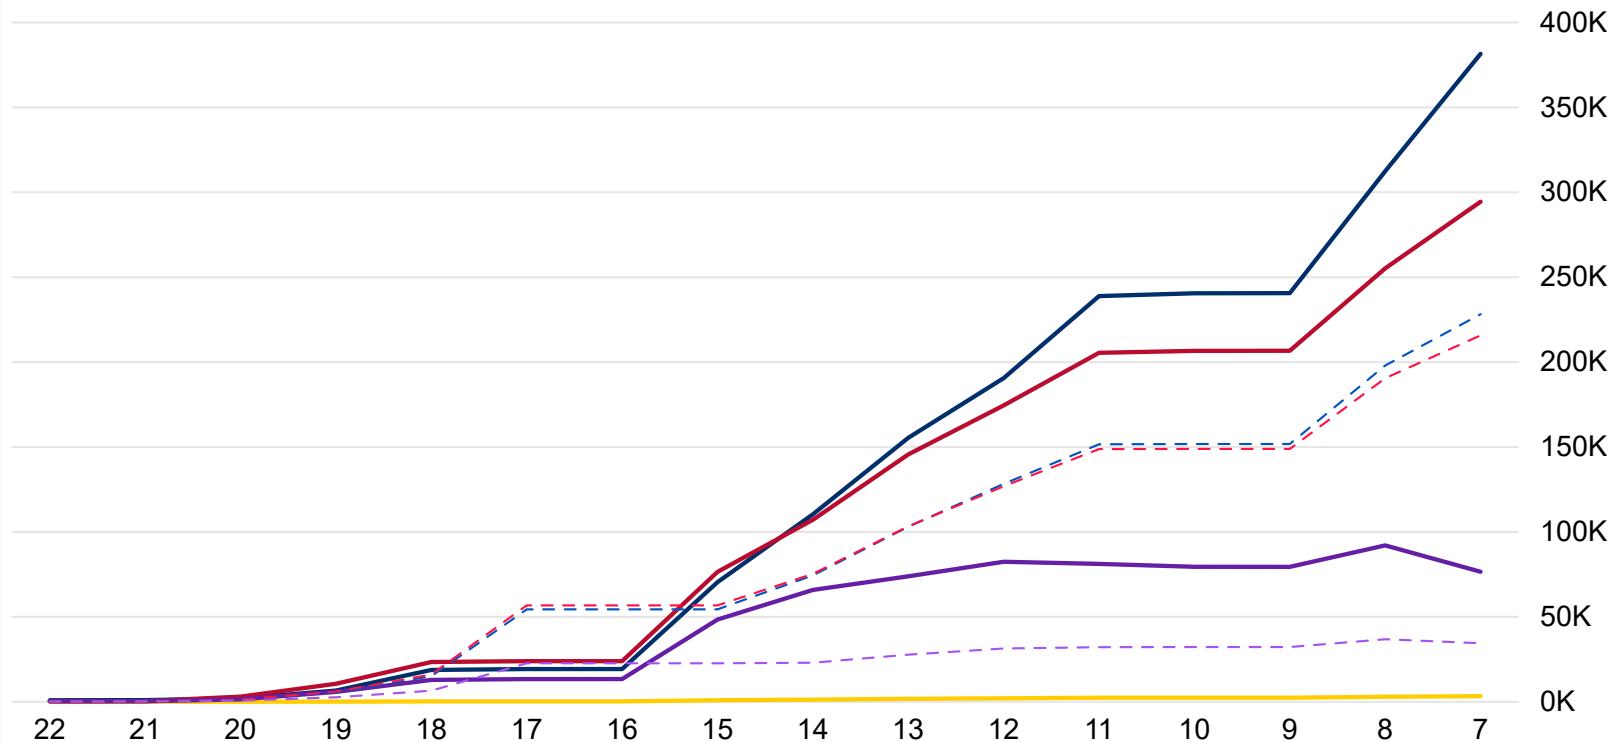

Colorado Secretary of State

755,866

TOTAL BALLOTS RETURNED

2020 State Primary

Ballot Return Reporting 7 Days Out

All totals as of June 23, 2020

Ballots Returned 7 Days Out

DEM REP LBR IN PROCESS

755,162
MAIL BALLOTS TOTAL
704
IN PERSON TOTAL

2020 State Primary Eligible Active Voters

State Primary Comparison Trend Line 2020 & 2018

DEM LBR REP IN PROCESS 2018 DEM 2018 REP 2018 IN PROCESS

Colorado Secretary of State

2020 State Primary

Unaffiliated Turnout 7 Days Out

All totals as of June 23, 2020

2020 State Primary Unaffiliated Voters

1,412,149
UAF - No Preference

7,880
UAF - DEM Preference

273
UAF - LBR Preference

2,683
UAF - REP Preference

Ballot Type Returned by Unaffiliated

Unaffiliated Preferences

225,716

UNAFFILIATED BALLOTS RETURNED

In Process Ballots

In Primary Elections, Unaffiliated voters who do not choose a party preference receive a packet of both major party ballots in the mail. In Process Ballots are those packets that have been returned, but have not yet been processed to determine which major party ballot was returned.