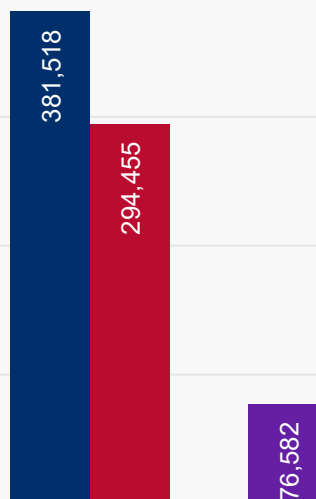

Colorado Secretary of State

755,866

TOTAL BALLOTS RETURNED

2020 State Primary

Ballot Return Reporting 7 Days Out

All totals as of June 23, 2020

Ballots Returned 7 Days Out

DEM REP LBR IN PROCESS

755,162
MAIL BALLOTS TOTAL
704
IN PERSON TOTAL

2020 State Primary Eligible Active Voters

State Primary Comparison Trend Line 2020 & 2018

DEM LBR REP IN PROCESS 2018 DEM 2018 REP 2018 IN PROCESS

Colorado Secretary of State

2020 State Primary

Unaffiliated Turnout 7 Days Out

All totals as of June 23, 2020

2020 State Primary Unaffiliated Voters

1,412,149
UAF - No Preference

7,880
UAF - DEM Preference

273
UAF - LBR Preference

2,683
UAF - REP Preference