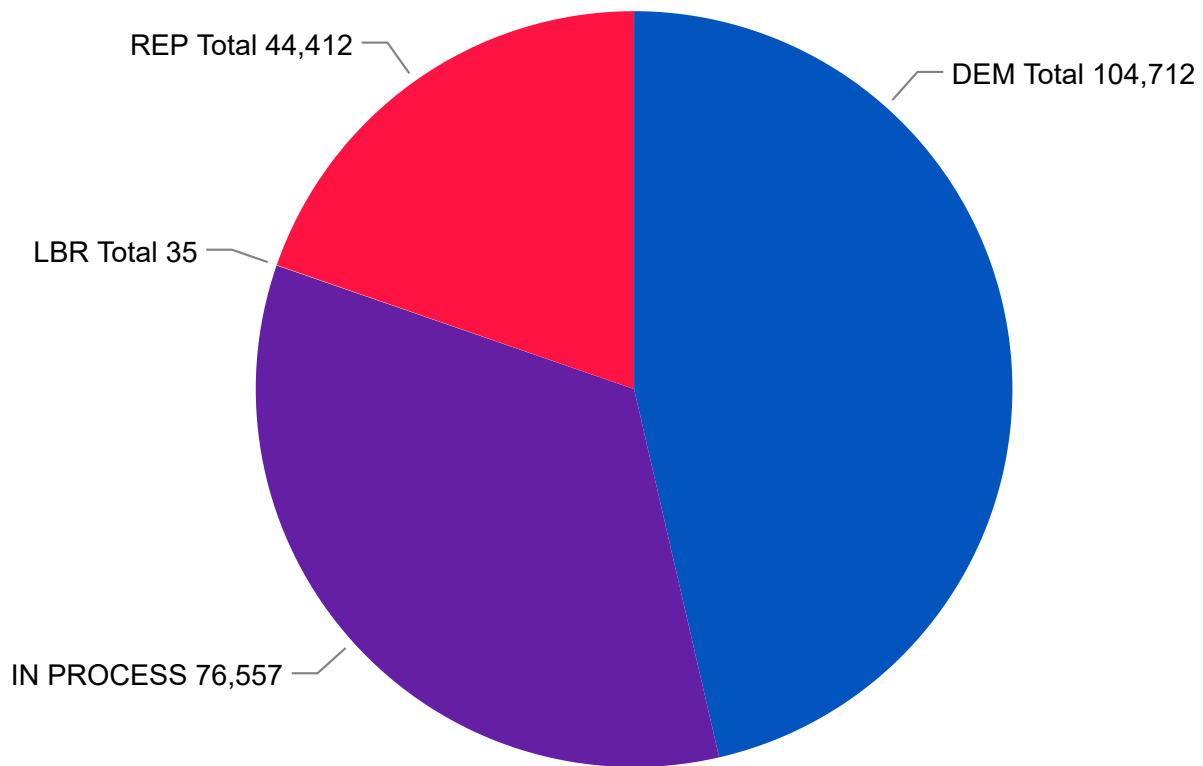

Colorado Secretary of State

755,866

TOTAL BALLOTS RETURNED

2020 State Primary

Ballot Return Reporting 7 Days Out

All totals as of June 23, 2020

Ballots Returned 7 Days Out

DEM REP LBR IN PROCESS

2020 State Primary

Unaffiliated Turnout 7 Days Out

All totals as of June 23, 2020

2020 State Primary Unaffiliated Voters

1,412,149
UAF - No Preference

7,880
UAF - DEM Preference

273
UAF - LBR Preference

2,683
UAF - REP Preference

Ballot Type Returned by Unaffiliated

Unaffiliated Preferences

225,716

UNAFFILIATED BALLOTS RETURNED

In Process Ballots

In Primary Elections, Unaffiliated voters who do not choose a party preference receive a packet of both major party ballots in the mail. In Process Ballots are those packets that have been returned, but have not yet been processed to determine which major party ballot was returned.

Colorado Secretary of State

2020 State Primary
 Ballot Returns by Gender/Age
 7 Days Out
 All totals as of June 23, 2020

Total Ballots Tabulated by Age Range

AGE RANGE ● <18 ● 18-24 ● 25-34 ● 35-44 ● 45-54 ● 55-64 ● 65-74 ● 75+