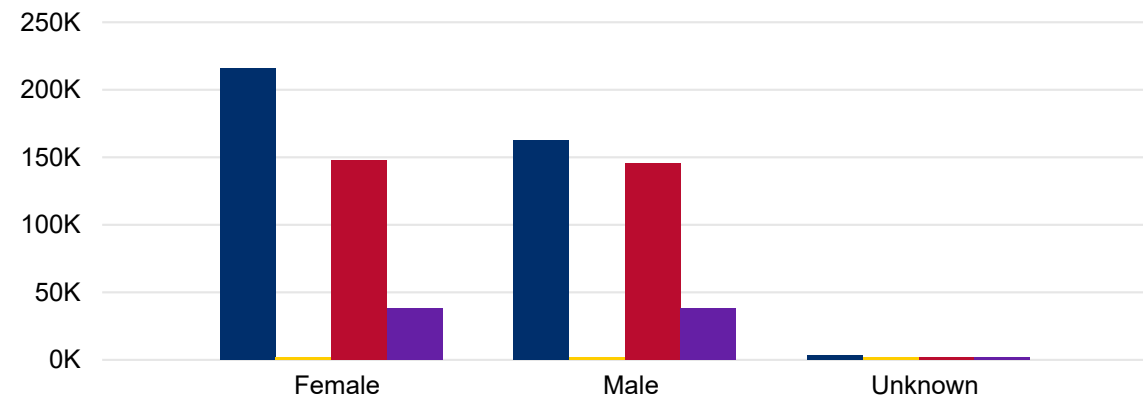

Colorado Secretary of State

2020 State Primary
 Ballot Returns by Gender/Age
 7 Days Out
 All totals as of June 23, 2020

Total Ballots Tabulated by Age Range

AGE RANGE ● <18 ● 18-24 ● 25-34 ● 35-44 ● 45-54 ● 55-64 ● 65-74 ● 75+

Total Ballots Tabulated by Gender/Age Range

Colorado Secretary of State

2020 State Primary

Ballot Returns by Gender/Age

7 Days Out

All totals as of June 23, 2020

Total Ballots Tabulated by Gender

DEM Total LBR Total REP Total IN PROCESS

Ballot Type Tabulated by Age Range

DEM Total LBR Total REP Total IN PROCESS