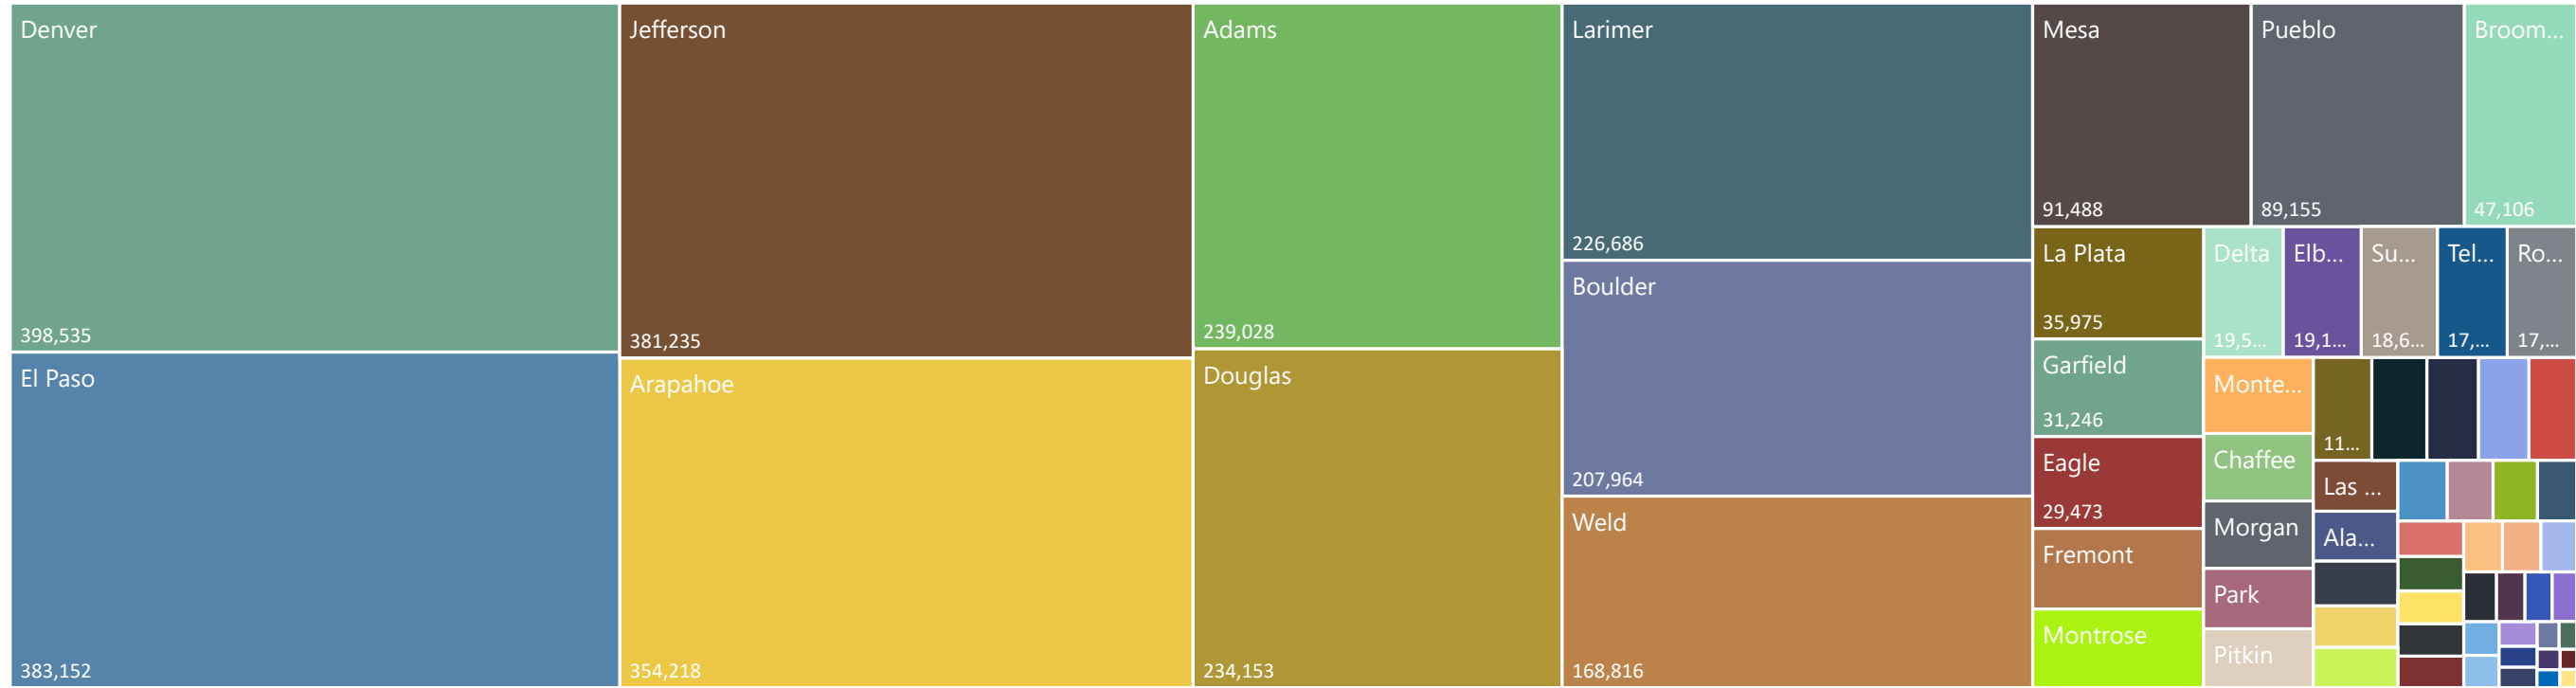

Chart reflects current totals for 2020
and final totals from 2018 & 2016

Comparison of Certified Ballots Returned by Gender/Age Range & Major Party 2020, 2018, & 2016

Certified Ballots Returned

FINAL

December 8, 2020

2020 General Election Ballot Return Reporting: by County **3,291,548**

CERTIFIED ELECTION RESULTS

239,028	7,923	354,218	9,237	2,245	2,295	207,964	47,106	13,861	1,146
Adams	Alamosa	Arapahoe	Archuleta	Baca	Bent	Boulder	Broomfield	Chaffee	Cheyenne
6,611	4,403	2,139	1,767	3,674	19,553	398,535	1,463	234,153	29,473
Clear Creek	Conejos	Costilla	Crowley	Custer	Delta	Denver	Dolores	Douglas	Eagle
383,152	19,131	25,790	31,246	4,239	9,974	11,311	640	4,459	889
El Paso	Elbert	Fremont	Garfield	Gilpin	Grand	Gunnison	Hinsdale	Huerfano	Jackson
381,235	909	3,893	35,975	3,994	226,686	8,062	2,665	10,605	91,488
Jefferson	Kiowa	Kit Carson	La Plata	Lake	Larimer	Las Animas	Lincoln	Logan	Mesa
767	7,073	15,631	25,160	13,855	9,702	4,048	12,407	2,508	12,085
Mineral	Moffat	Montezuma	Montrose	Morgan	Otero	Ouray	Park	Phillips	Pitkin
5,601	89,155	3,709	6,377	17,049	3,425	571	5,189	1,467	18,681
Prowers	Pueblo	Rio Blanco	Rio Grande	Routt	Saguache	San Juan	San Miguel	Sedgwick	Summit
17,087	3,028	168,816	5,020						
Teller	Washington	Weld	Yuma						