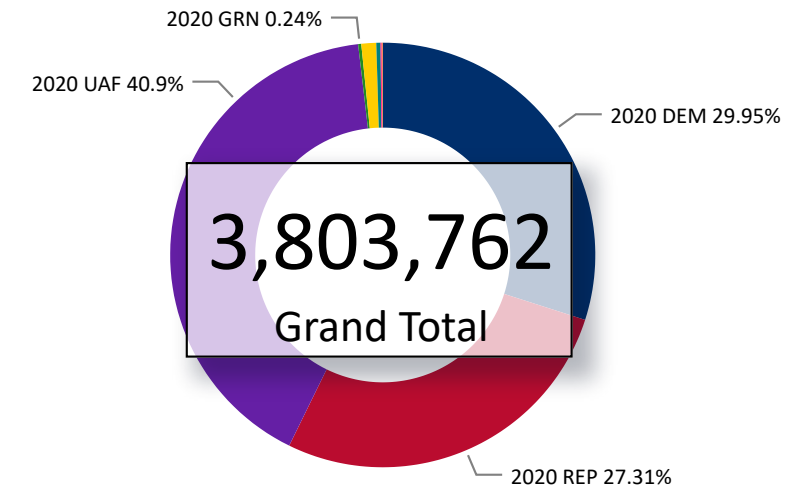

Certified Ballots Returned

FINAL

December 8, 2020

2020 General Election Ballot Return Reporting

3,291,548

CERTIFIED ELECTION RESULTS

Certified Ballots Returned by Major Party Registration

Certified Ballots Returned by Party Registration

Trend Line of Ballots Returned by Day 2016, 2018 & 2020 by Major Party Registration

Percent of Total Active Voters by Party Registration

Certified Ballots Returned

FINAL

3,291,548

December 8, 2020

CERTIFIED ELECTION RESULTS

Certified Ballots Returned by Age Range

Certified Ballots Returned by Gender/Age Range

Certified Ballots Returned

FINAL

3,291,548

December 8, 2020

CERTIFIED ELECTION RESULTS

2020 General Election Ballot Return Reporting:
Comparison of 2020, 2018, & 2016 by Gender and Age
& Major Party