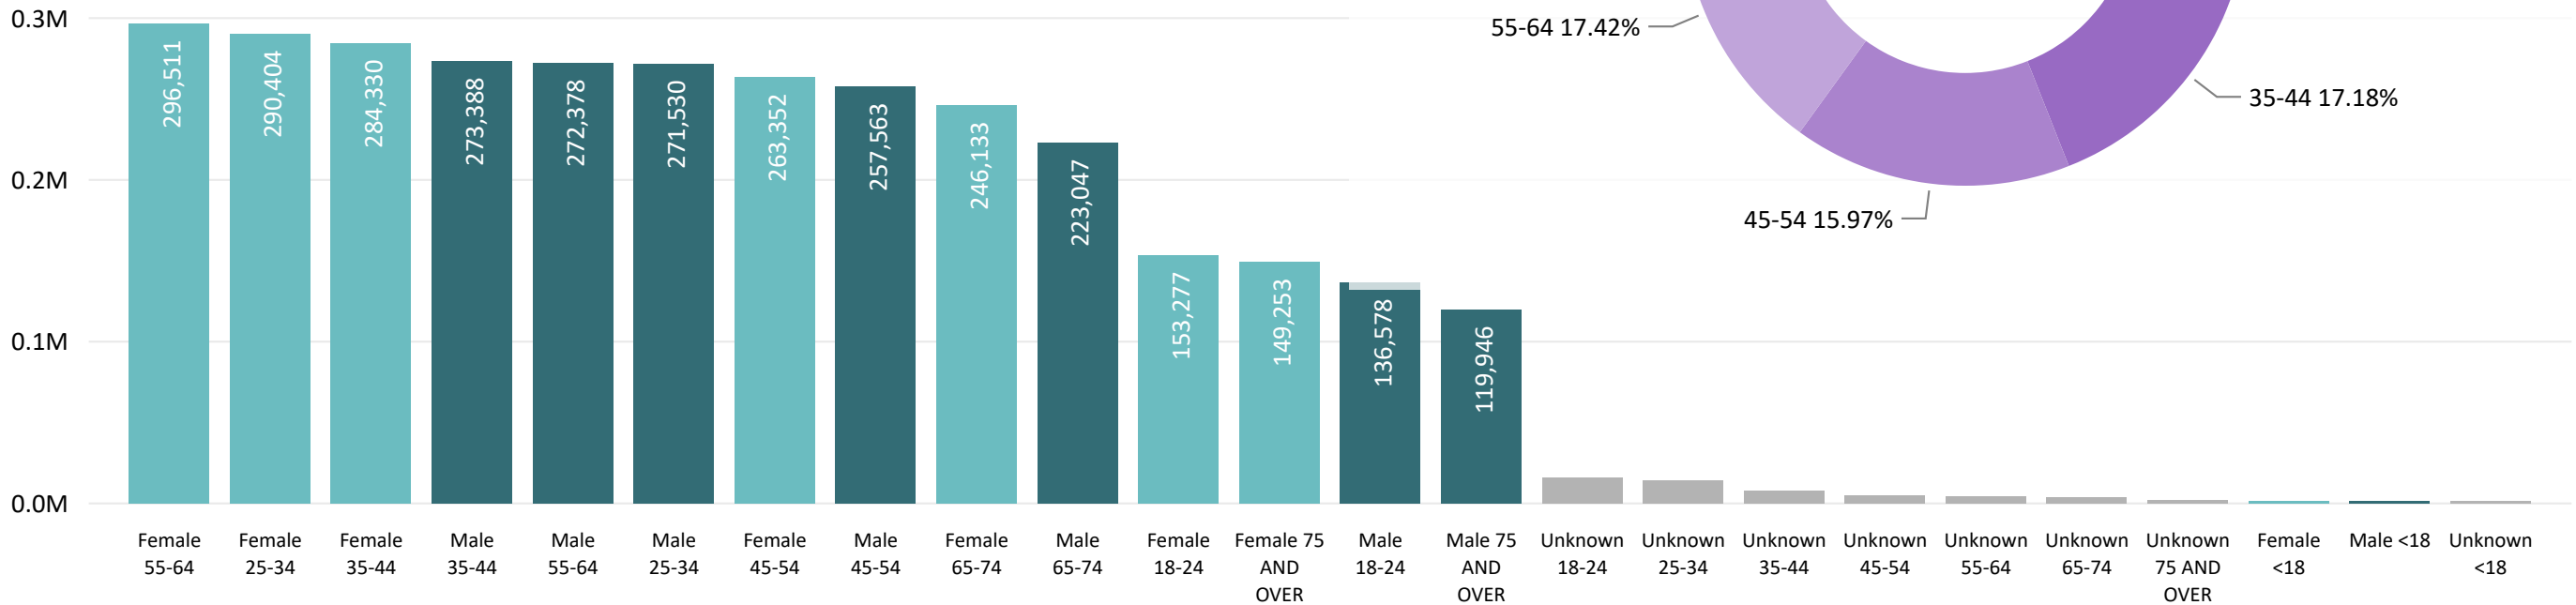

Trend Line of Ballots Returned by Day 2016, 2018 & 2020 by Major Party Registration

Percent of Total Active Voters by Party Registration

Certified Ballots Returned

FINAL

3,291,548

December 8, 2020

CERTIFIED ELECTION RESULTS

Certified Ballots Returned by Age Range

Certified Ballots Returned by Gender/Age Range

Certified Ballots Returned

FINAL

3,291,548

December 8, 2020

CERTIFIED ELECTION RESULTS

2020 General Election Ballot Return Reporting:
Comparison of 2020, 2018, & 2016 by Gender and Age
& Major Party