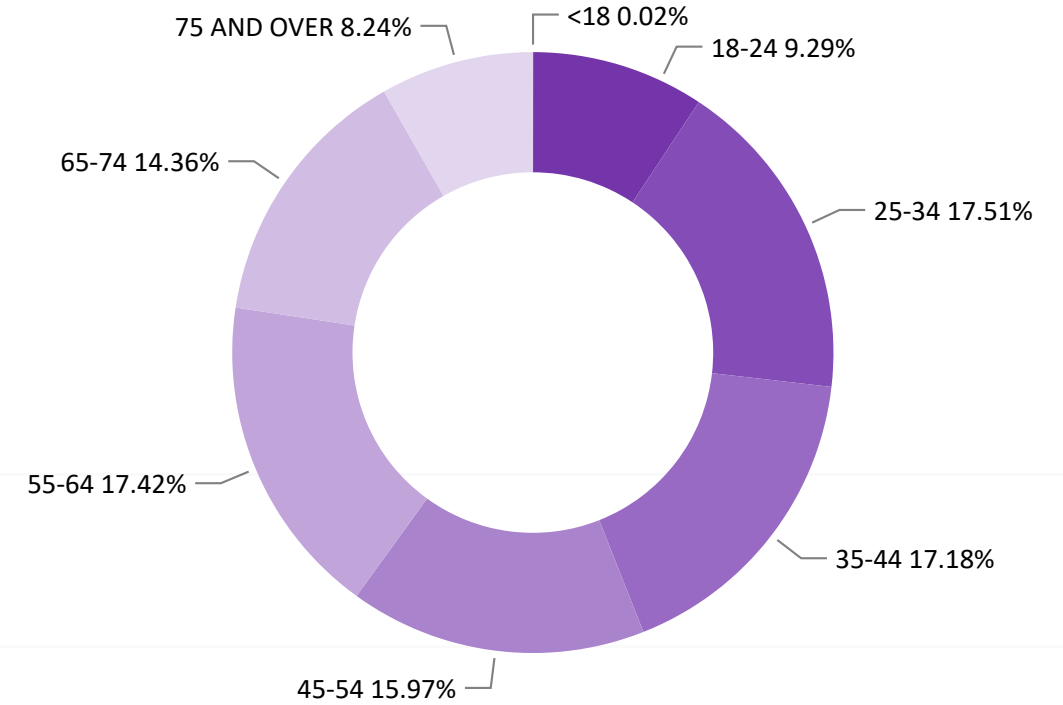

Certified Ballots Returned

FINAL

December 8, 2020

2020 General Election Ballot Return Reporting

3,291,548

CERTIFIED ELECTION RESULTS

Certified Ballots Returned by Major Party Registration

Certified Ballots Returned by Party Registration

Trend Line of Ballots Returned by Day 2016, 2018 & 2020 by Major Party Registration

Percent of Total Active Voters by Party Registration

Certified Ballots Returned

FINAL

3,291,548

December 8, 2020

CERTIFIED ELECTION RESULTS

Certified Ballots Returned by Age Range

Certified Ballots Returned by Gender/Age Range

Certified Ballots Returned

FINAL

3,291,548

December 8, 2020

CERTIFIED ELECTION RESULTS

2020 General Election Ballot Return Reporting:
Comparison of 2020, 2018, & 2016 by Gender and Age
& Major Party