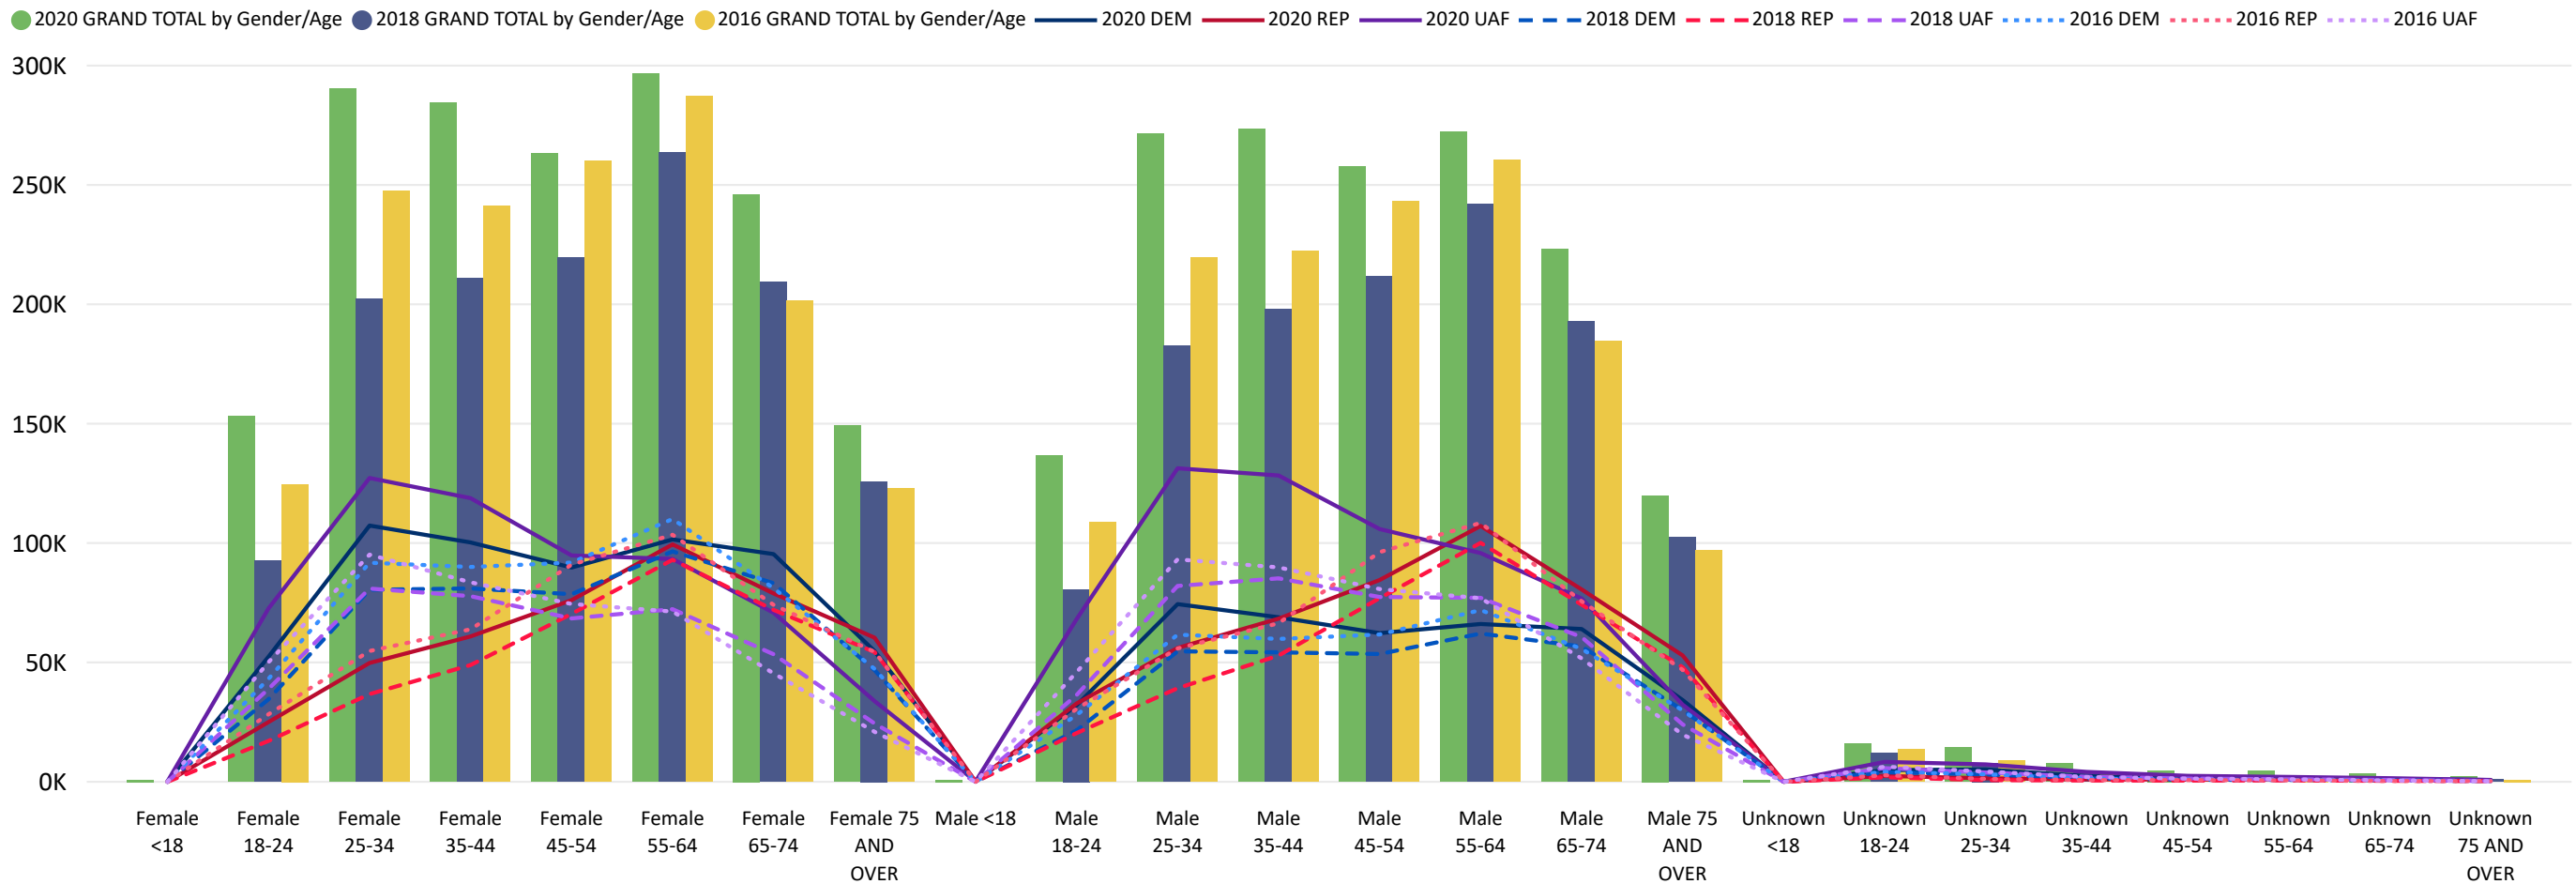

Trend Line of Ballots Returned by Day 2016, 2018 & 2020 by Major Party Registration

Percent of Total Active Voters by Party Registration

Certified Ballots Returned

FINAL

3,291,548

December 8, 2020

CERTIFIED ELECTION RESULTS

Certified Ballots Returned by Age Range

Certified Ballots Returned by Gender/Age Range

Certified Ballots Returned

FINAL

3,291,548

December 8, 2020

CERTIFIED ELECTION RESULTS

2020 General Election Ballot Return Reporting:
Comparison of 2020, 2018, & 2016 by Gender and Age
& Major Party

Chart reflects current totals for 2020
and final totals from 2018 & 2016

Comparison of Certified Ballots Returned by Gender/Age Range & Major Party 2020, 2018, & 2016

Certified Ballots Returned

FINAL

December 8, 2020