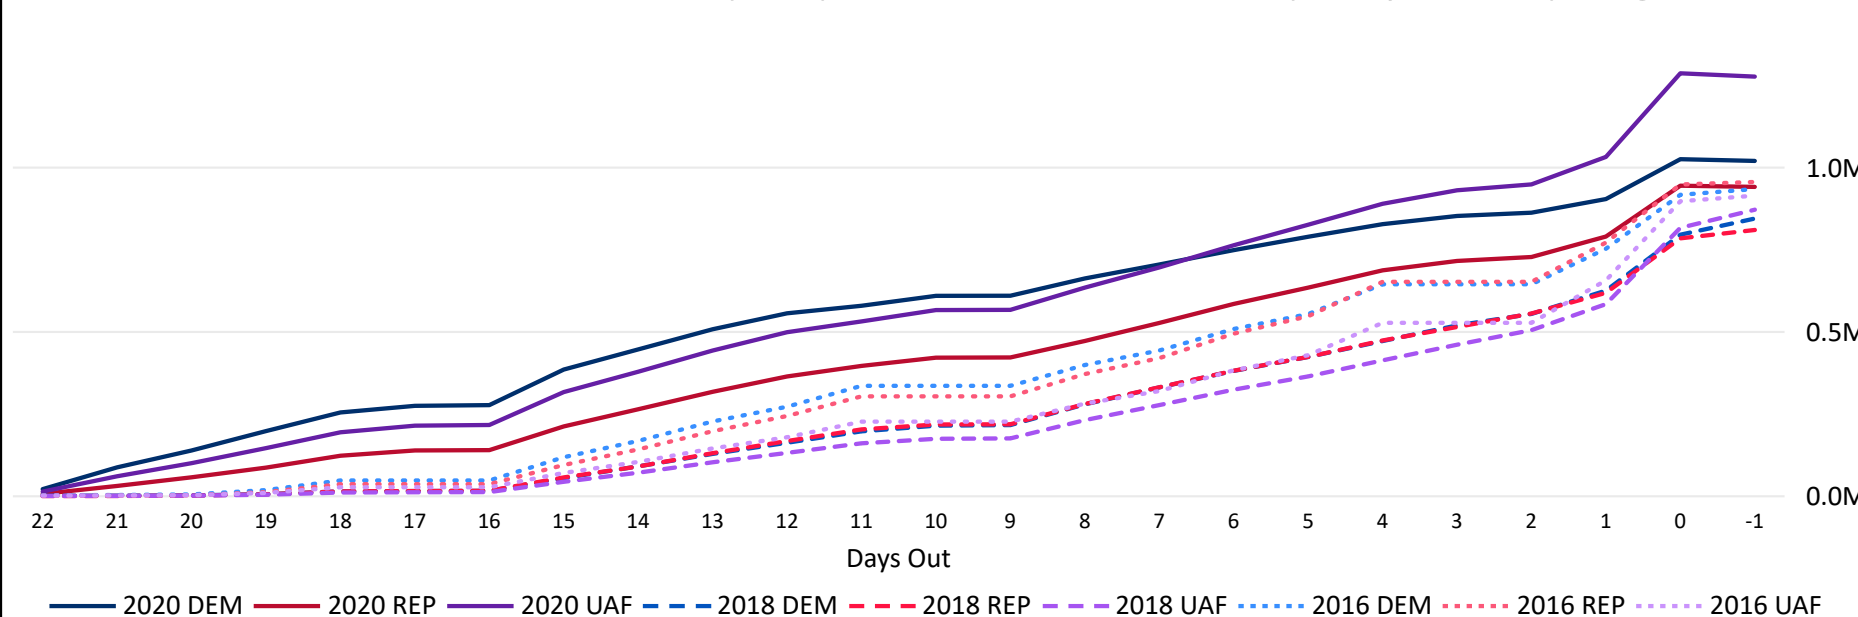

Certified Ballots Returned

FINAL

December 8, 2020

2020 General Election Ballot Return Reporting

3,291,548

CERTIFIED ELECTION RESULTS

Certified Ballots Returned by Major Party Registration

Certified Ballots Returned by Party Registration

Trend Line of Ballots Returned by Day 2016, 2018 & 2020 by Major Party Registration

Percent of Total Active Voters by Party Registration

Certified Ballots Returned

FINAL

3,291,548

December 8, 2020

CERTIFIED ELECTION RESULTS