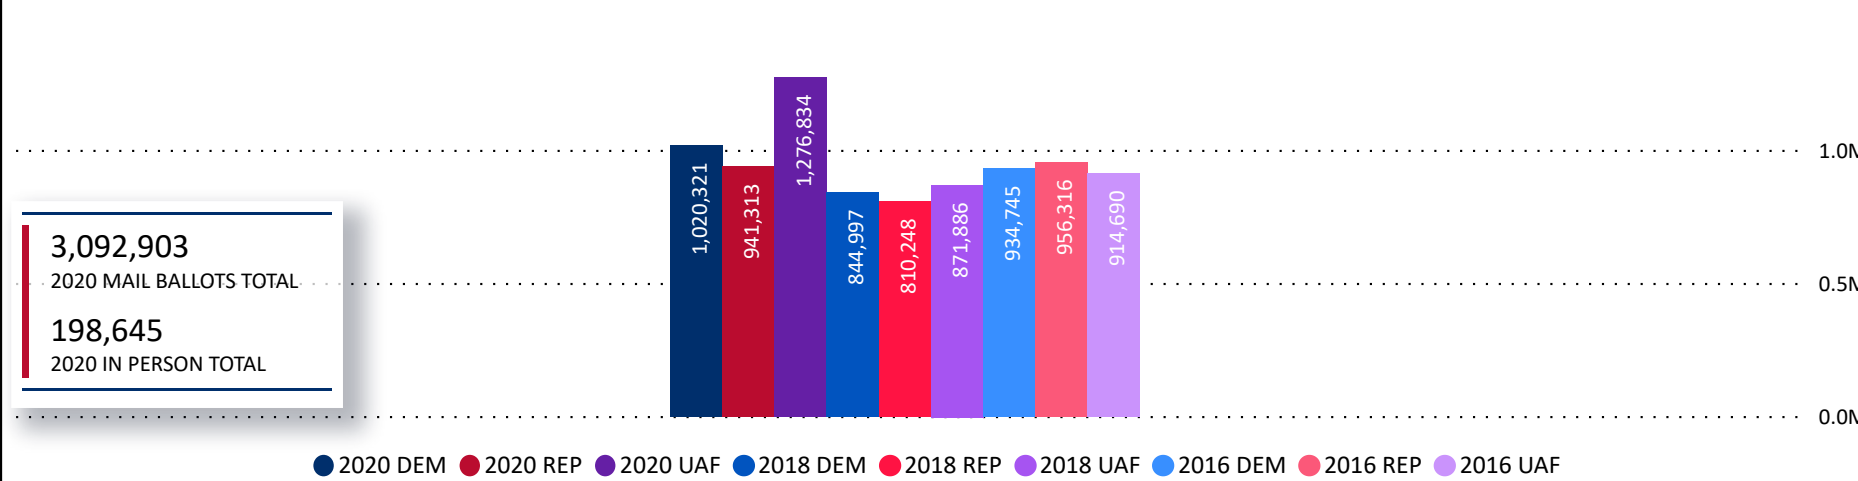

Certified Ballots Returned

FINAL

December 8, 2020

2020 General Election Ballot Return Reporting

3,291,548

CERTIFIED ELECTION RESULTS

Certified Ballots Returned by Major Party Registration

Certified Ballots Returned by Party Registration

Trend Line of Ballots Returned by Day 2016, 2018 & 2020 by Major Party Registration

Percent of Total Active Voters by Party Registration

Certified Ballots Returned

FINAL

3,291,548

December 8, 2020

CERTIFIED ELECTION RESULTS