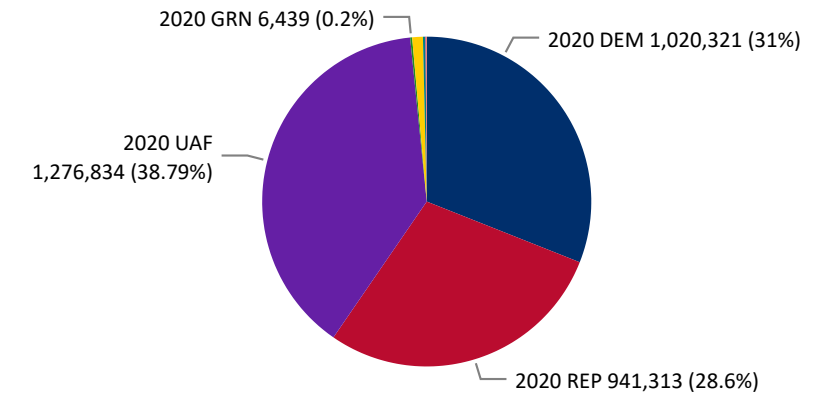

Certified Ballots Returned

FINAL

December 8, 2020

2020 General Election Ballot Return Reporting

3,291,548

CERTIFIED ELECTION RESULTS

Certified Ballots Returned by Major Party Registration

Certified Ballots Returned by Party Registration

Trend Line of Ballots Returned by Day 2016, 2018 & 2020 by Major Party Registration

Percent of Total Active Voters by Party Registration

Certified Ballots Returned

FINAL

3,291,548

December 8, 2020

CERTIFIED ELECTION RESULTS