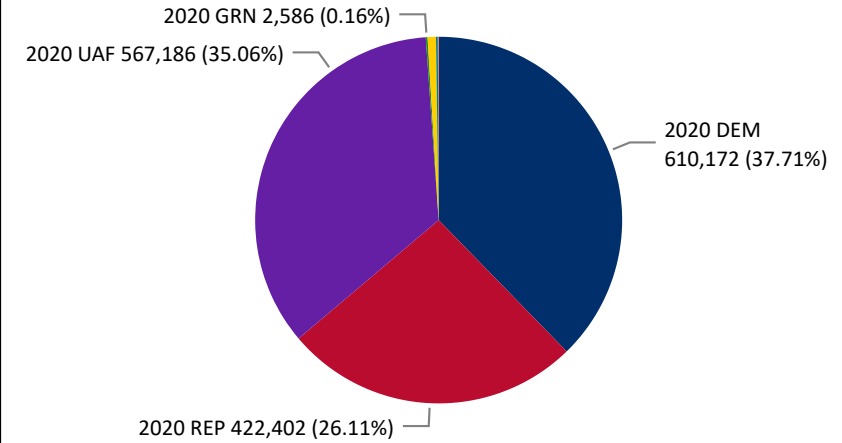

Total Ballots Returned

(as of October 25, 2020)

1,617,955

October 26, 2020

9 Days Out from Election Day

Ballots Returned 9 Days Out by Major Party Registration

1,591,952
MAIL BALLOTS TOTAL

26,003
IN PERSON TOTAL

Ballots Returned by Party Registration

Trend Line of Ballots Returned by Day 2016, 2018 & 2020 by Major Party Registration

Percent of Total Active Voters by Party Registration

Total Ballots Returned

(as of October 25, 2020)

1,617,955

October 26, 2020

9 Days Out from Election Day

Ballots Returned by Age Range

Ballots Returned by Gender/Age Range

Total Ballots Returned

(as of October 25, 2020)

1,617,955