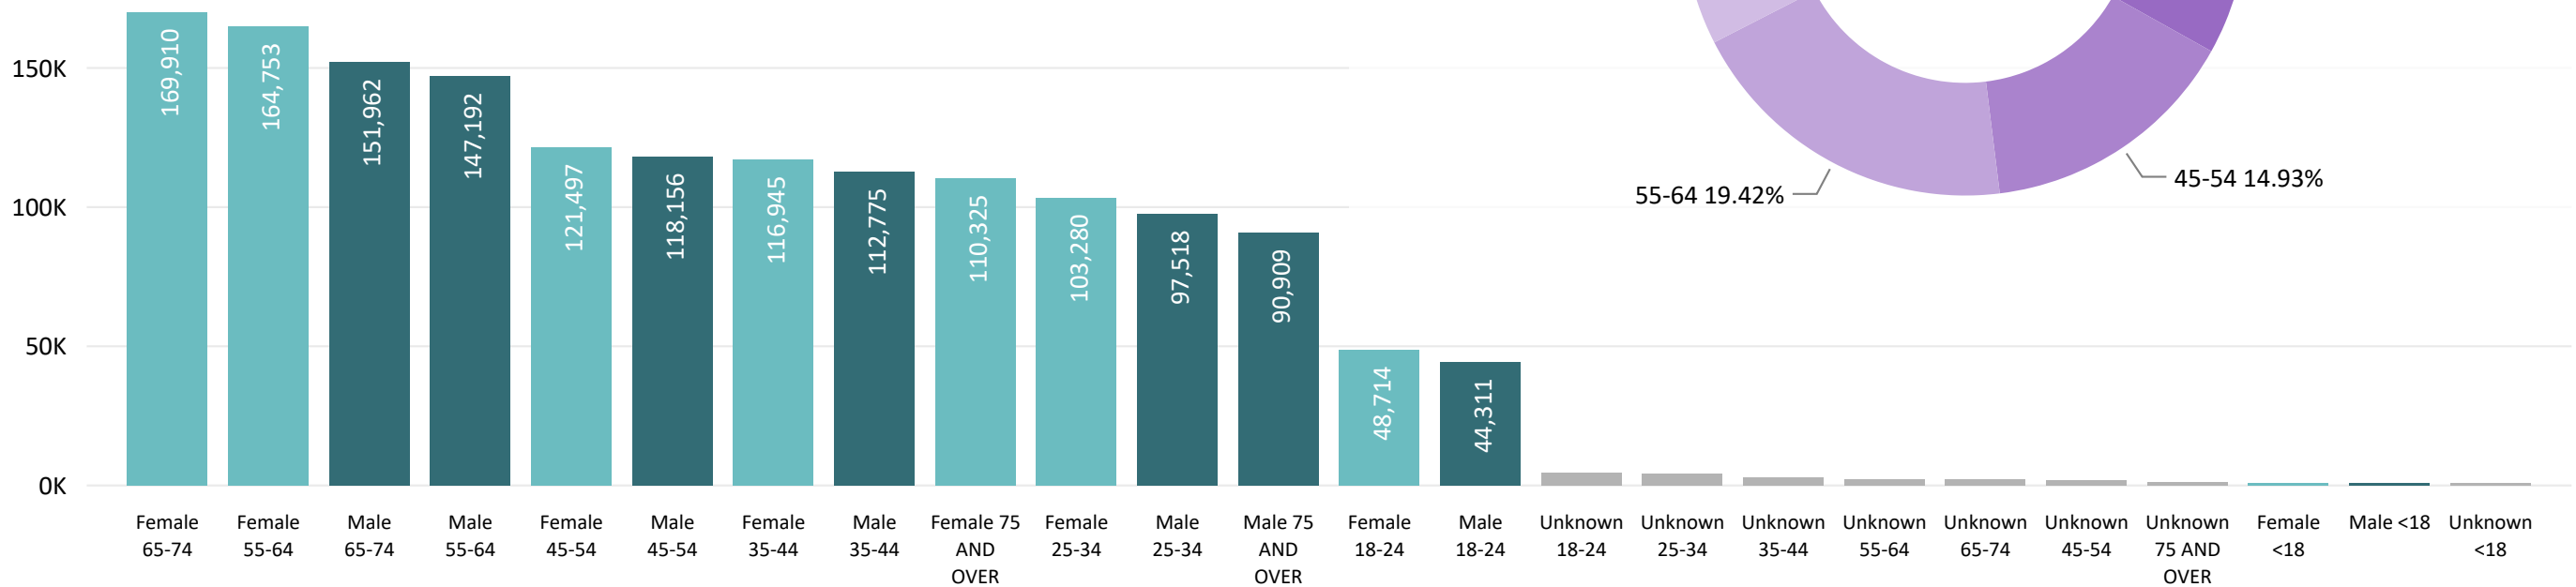

Ballots Returned by Party Registration

Trend Line of Ballots Returned by Day 2016, 2018 & 2020 by Major Party Registration

Percent of Total Active Voters by Party Registration

Total Ballots Returned

(as of October 25, 2020)

1,617,955

October 26, 2020

9 Days Out from Election Day

Ballots Returned by Age Range

Ballots Returned by Gender/Age Range

Total Ballots Returned

(as of October 25, 2020)

1,617,955

October 26, 2020

9 Days Out from Election Day

2020 General Election Ballot Return Reporting:
Comparison of 2020, 2018, & 2016 by Gender and Age
& Major Party

Chart reflects current totals for 2020
and final totals from 2018 & 2016

Comparison of Ballots Returned by Gender/Age Range & Major Party 2020, 2018, & 2016

Total Ballots Returned

(as of October 25, 2020)

October 26, 2020

2020 General Election Ballot Return Reporting: by County **1,617,955**