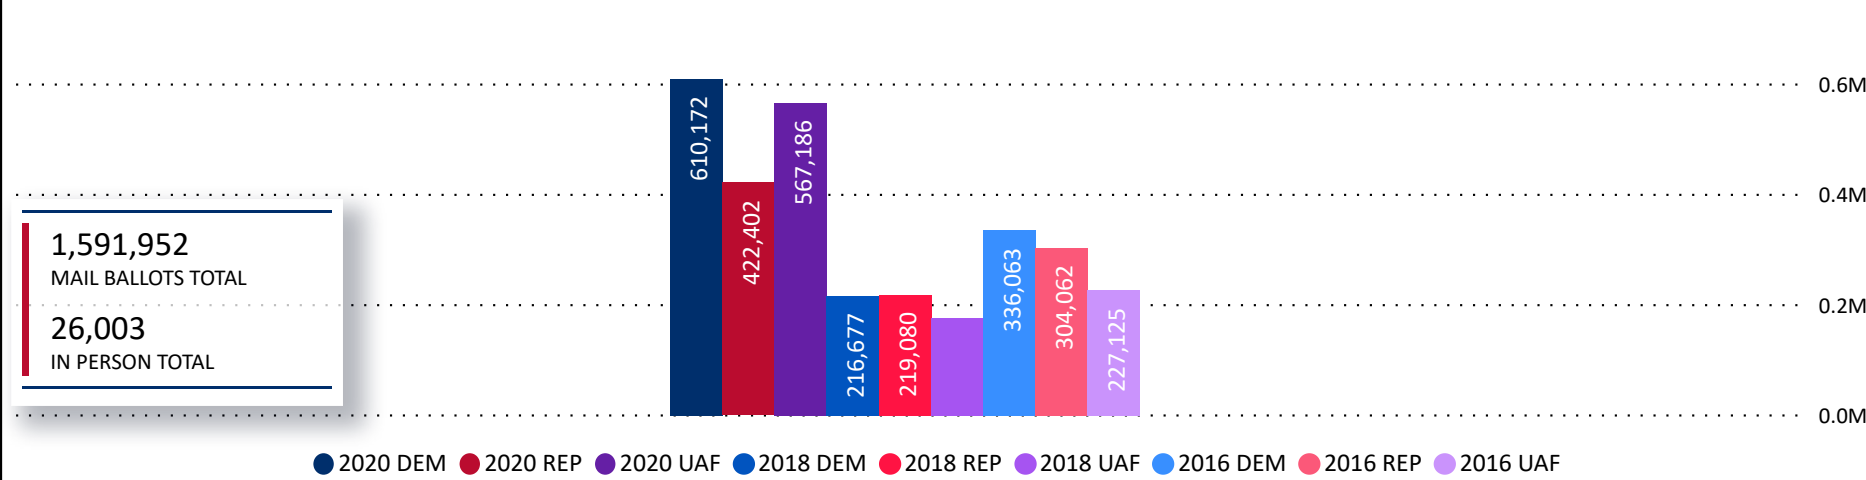

Total Ballots Returned

(as of October 25, 2020)

1,617,955

October 26, 2020

9 Days Out from Election Day

Ballots Returned 9 Days Out by Major Party Registration

1,591,952
MAIL BALLOTS TOTAL

26,003
IN PERSON TOTAL

Ballots Returned by Party Registration

Trend Line of Ballots Returned by Day 2016, 2018 & 2020 by Major Party Registration

Percent of Total Active Voters by Party Registration

Total Ballots Returned

(as of October 25, 2020)

1,617,955

October 26, 2020

9 Days Out from Election Day

Ballots Returned by Age Range

Ballots Returned by Gender/Age Range

Total Ballots Returned

(as of October 25, 2020)

1,617,955