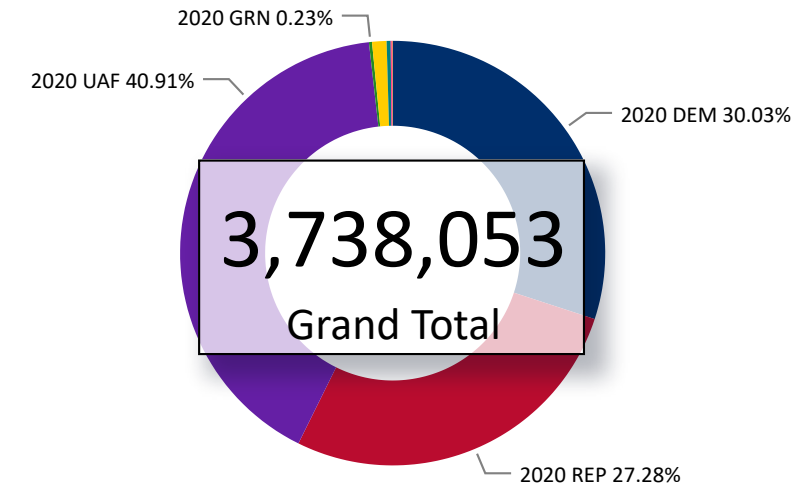

Total Ballots Returned

(as of October 25, 2020)

1,617,955

October 26, 2020

9 Days Out from Election Day

Ballots Returned 9 Days Out by Major Party Registration

1,591,952
MAIL BALLOTS TOTAL

26,003
IN PERSON TOTAL

Ballots Returned by Party Registration

Trend Line of Ballots Returned by Day 2016, 2018 & 2020 by Major Party Registration

Percent of Total Active Voters by Party Registration

Total Ballots Returned

(as of October 25, 2020)

1,617,955

October 26, 2020

9 Days Out from Election Day

Ballots Returned by Age Range

Ballots Returned by Gender/Age Range

Total Ballots Returned

(as of October 25, 2020)

1,617,955