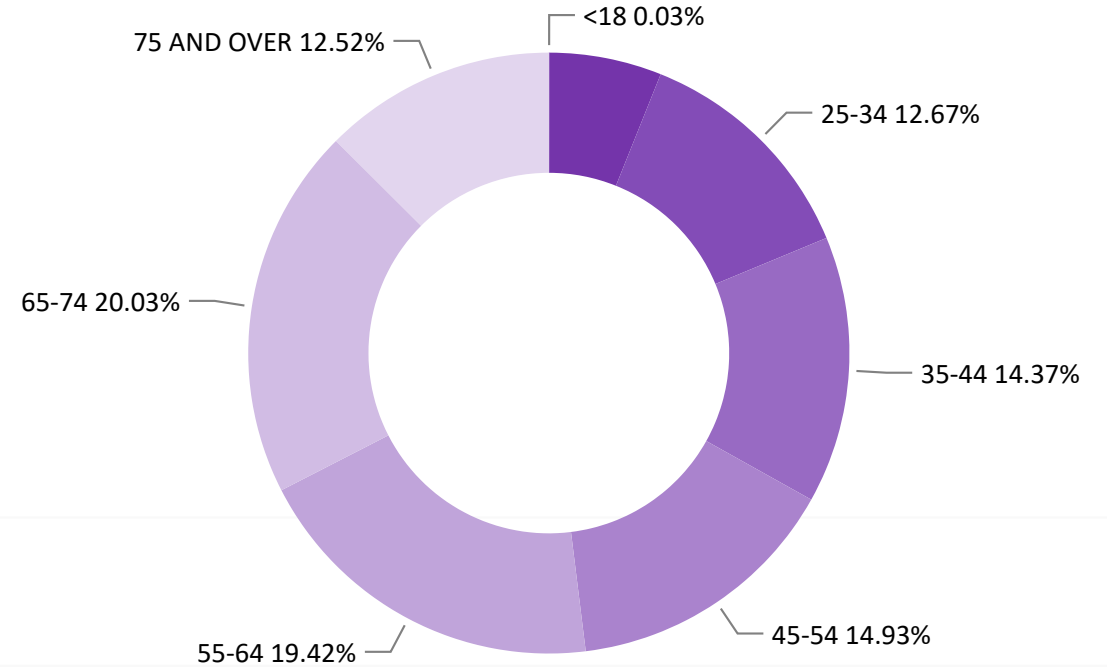

Total Ballots Returned

(as of October 25, 2020)

1,617,955

October 26, 2020

9 Days Out from Election Day

Ballots Returned 9 Days Out by Major Party Registration

1,591,952
MAIL BALLOTS TOTAL

26,003
IN PERSON TOTAL

Ballots Returned by Party Registration

Trend Line of Ballots Returned by Day 2016, 2018 & 2020 by Major Party Registration

Percent of Total Active Voters by Party Registration

Total Ballots Returned

(as of October 25, 2020)

1,617,955

October 26, 2020

9 Days Out from Election Day

Ballots Returned by Age Range

Ballots Returned by Gender/Age Range

Total Ballots Returned

(as of October 25, 2020)

1,617,955