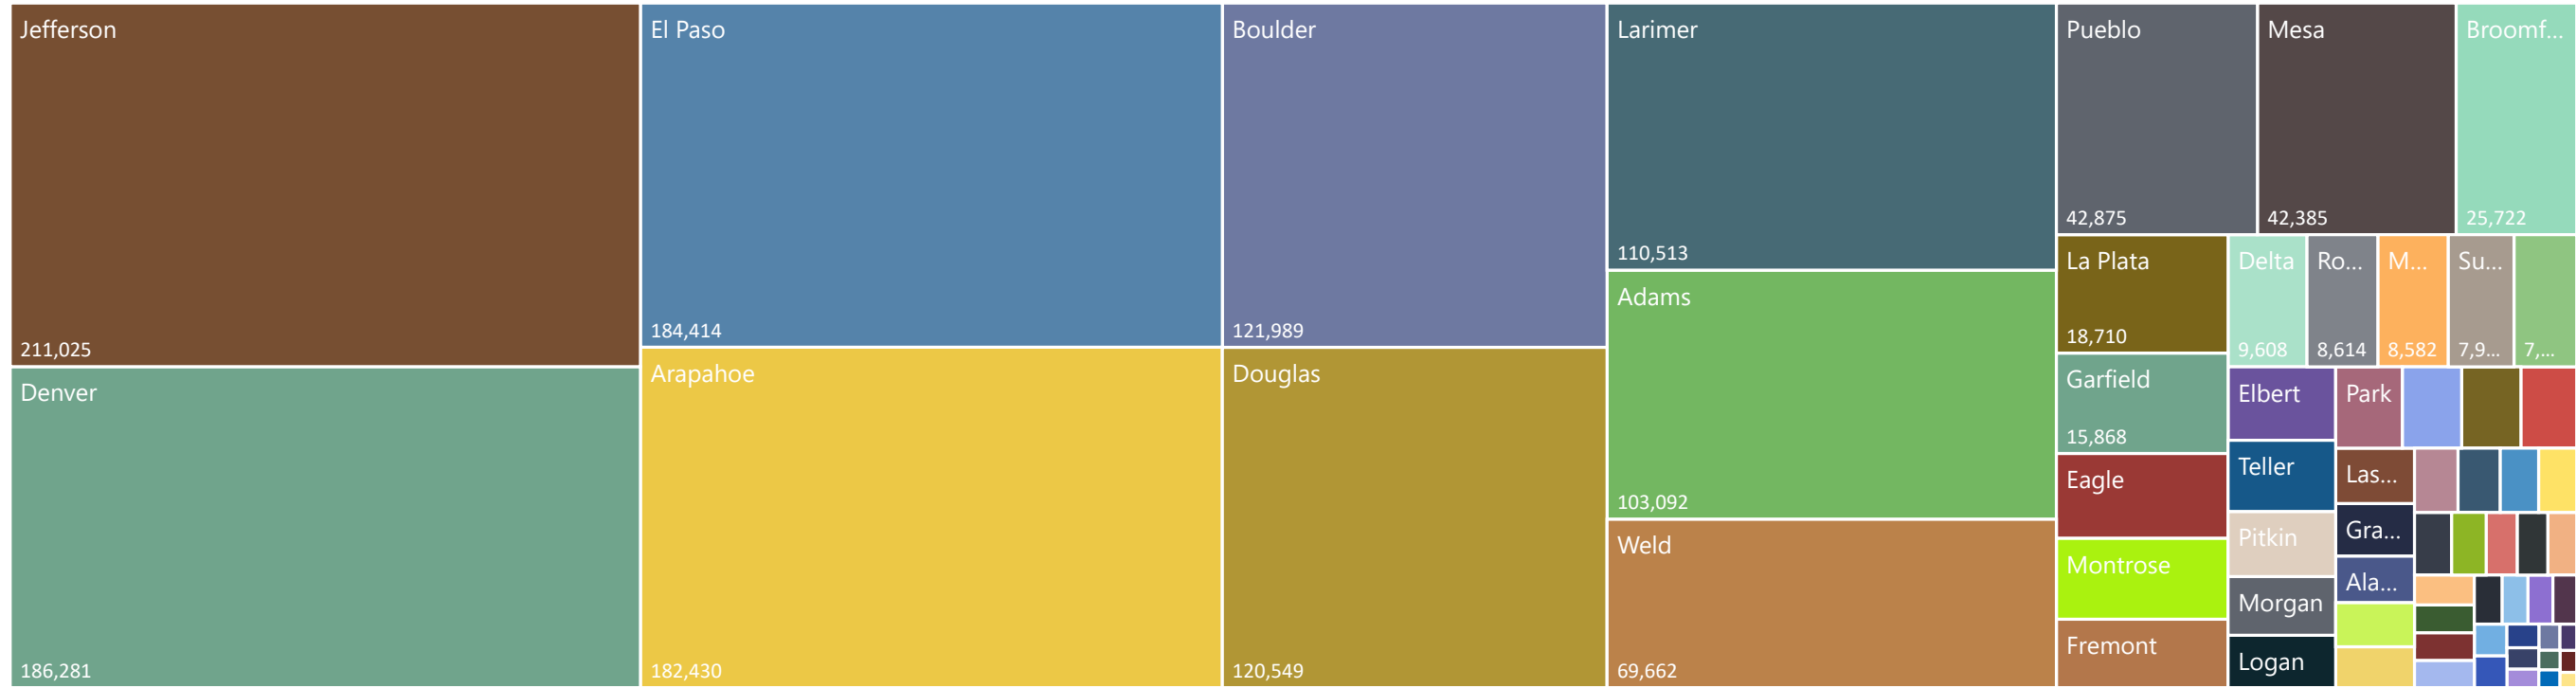

Comparison of Ballots Returned by Gender/Age Range & Major Party 2020, 2018, & 2016

Total Ballots Returned

(as of October 25, 2020)

October 26, 2020

2020 General Election Ballot Return Reporting: by County **1,617,955**

9 Days Out from Election Day

103,092	3,393	182,430	4,181	957	1,132	121,989	25,722	7,633	510
Adams	Alamosa	Arapahoe	Archuleta	Baca	Bent	Boulder	Broomfield	Chaffee	Cheyenne
2,968	1,800	1,170	549	1,670	9,608	186,281	624	120,549	13,420
Clear Creek	Conejos	Costilla	Crowley	Custer	Delta	Denver	Dolores	Douglas	Eagle
184,414	7,279	10,815	15,868	1,542	3,810	4,434	340	2,502	404
El Paso	Elbert	Fremont	Garfield	Gilpin	Grand	Gunnison	Hinsdale	Huerfano	Jackson
211,025	384	1,525	18,710	1,755	110,513	4,020	1,075	5,190	42,385
Jefferson	Kiowa	Kit Carson	La Plata	Lake	Larimer	Las Animas	Lincoln	Logan	Mesa
345	2,143	8,582	12,778	5,818	4,441	2,255	4,988	951	6,451
Mineral	Moffat	Montezuma	Montrose	Morgan	Otero	Ouray	Park	Phillips	Pitkin
2,267	42,875	1,645	3,198	8,614	1,491	234	2,572	694	7,994
Prowers	Pueblo	Rio Blanco	Rio Grande	Routt	Saguache	San Juan	San Miguel	Sedgwick	Summit
7,052	1,248	69,662	1,989						
Teller	Washington	Weld	Yuma						