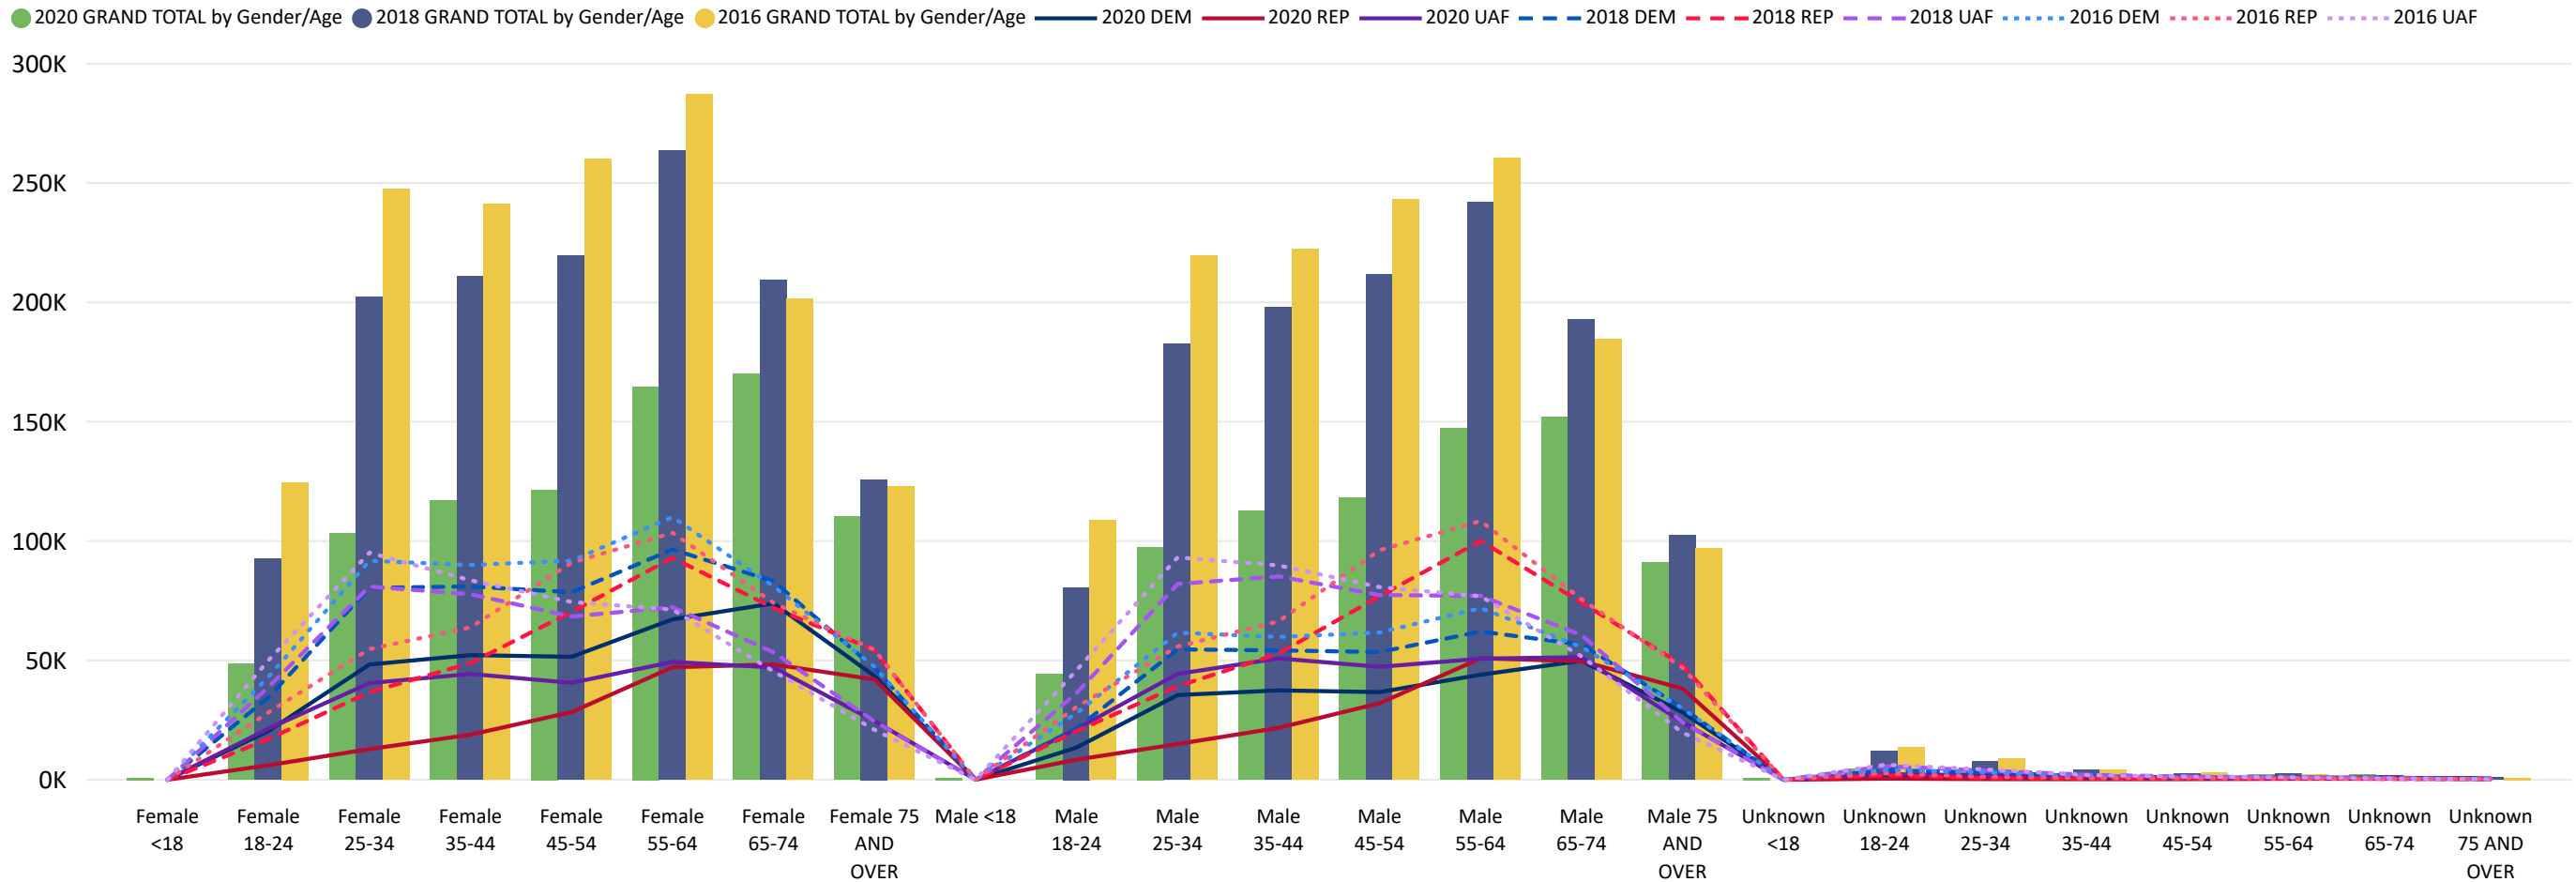

Total Ballots Returned

(as of October 25, 2020)

1,617,955

October 26, 2020

9 Days Out from Election Day

2020 General Election Ballot Return Reporting:
Comparison of 2020, 2018, & 2016 by Gender and Age
& Major Party

Chart reflects current totals for 2020
and final totals from 2018 & 2016

Comparison of Ballots Returned by Gender/Age Range & Major Party 2020, 2018, & 2016