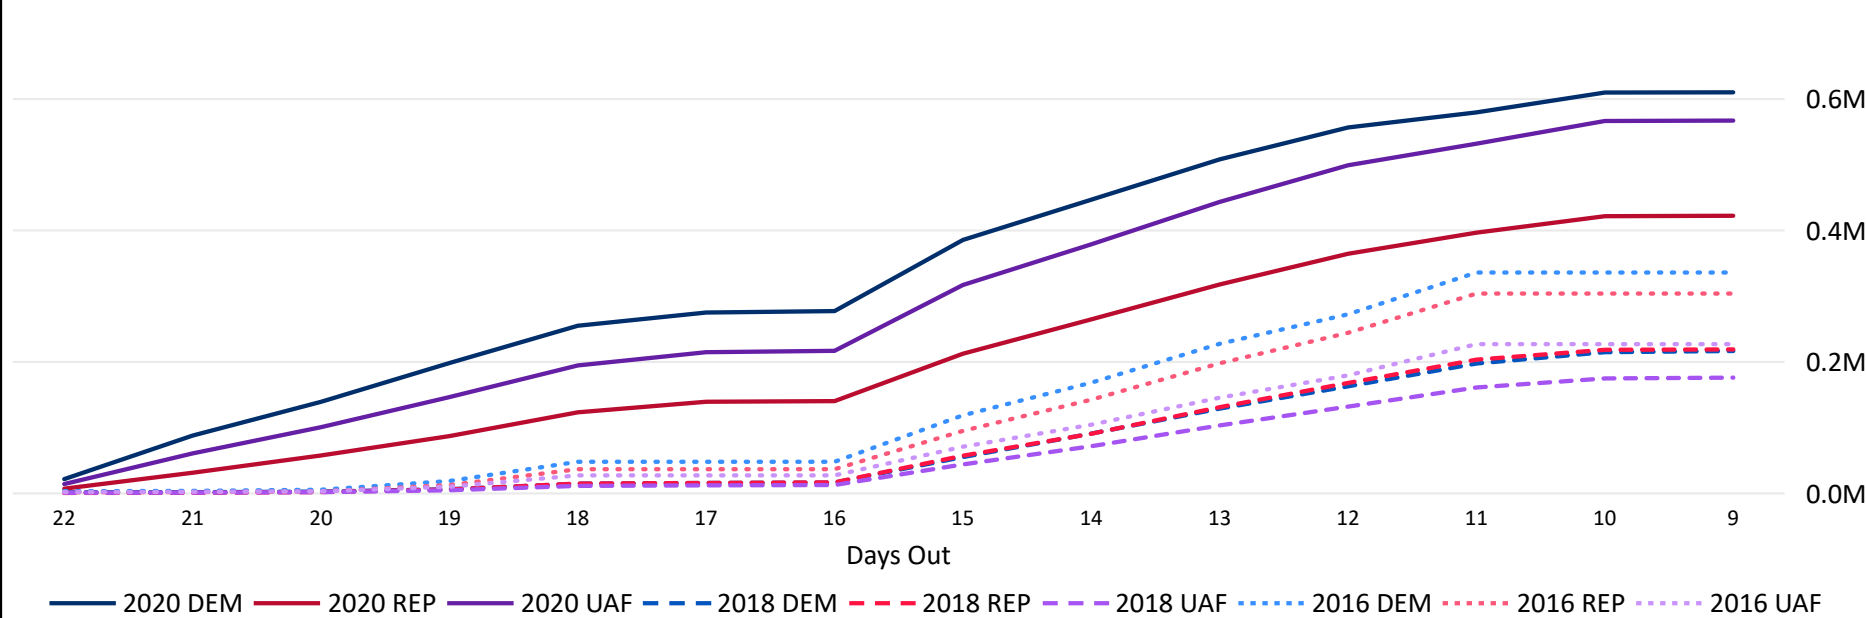

Total Ballots Returned

(as of October 25, 2020)

1,617,955

October 26, 2020

9 Days Out from Election Day

Ballots Returned 9 Days Out by Major Party Registration

1,591,952
MAIL BALLOTS TOTAL

26,003
IN PERSON TOTAL

Ballots Returned by Party Registration

Trend Line of Ballots Returned by Day 2016, 2018 & 2020 by Major Party Registration

Percent of Total Active Voters by Party Registration

Total Ballots Returned

(as of October 25, 2020)

1,617,955

October 26, 2020

9 Days Out from Election Day

Ballots Returned by Age Range

Ballots Returned by Gender/Age Range

Total Ballots Returned

(as of October 25, 2020)

1,617,955