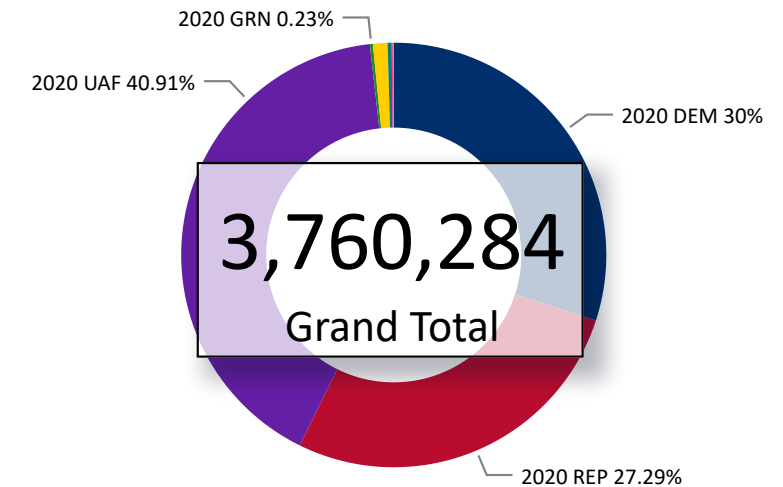

Colorado Secretary of State

2020 General Election Ballot Return Reporting

Total Ballots Returned

(as of October 29, 2020)

2,279,059

October 30, 2020

5 Days Out from Election Day

Ballots Returned 5 Days Out by Major Party Registration

Ballots Returned by Party Registration

Trend Line of Ballots Returned by Day 2016, 2018 & 2020 by Major Party Registration

Percent of Total Active Voters by Party Registration

Total Ballots Returned

(as of October 29, 2020)

2,279,059

October 30, 2020

5 Days Out from Election Day

Ballots Returned by Age Range

Ballots Returned by Gender/Age Range

Total Ballots Returned

(as of October 29, 2020)

2,279,059