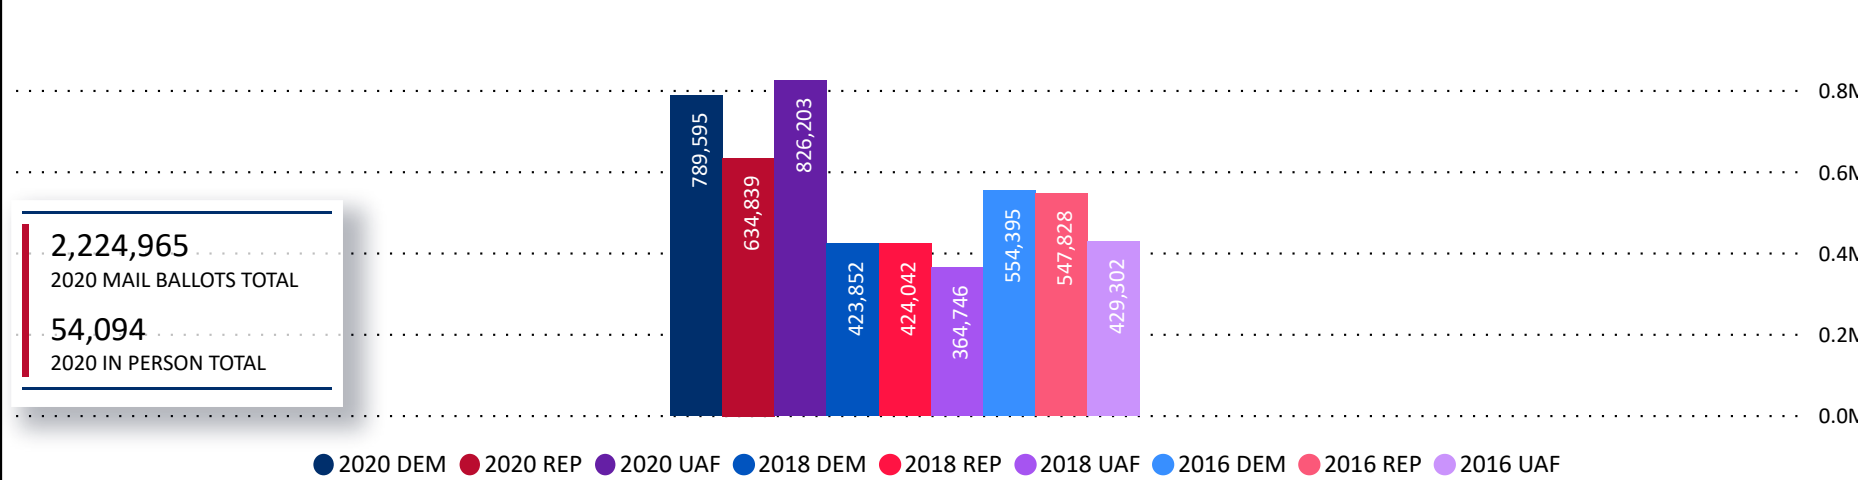

Colorado Secretary of State

2020 General Election Ballot Return Reporting

Total Ballots Returned

(as of October 29, 2020)

2,279,059

October 30, 2020

5 Days Out from Election Day

Ballots Returned 5 Days Out by Major Party Registration

Ballots Returned by Party Registration

Trend Line of Ballots Returned by Day 2016, 2018 & 2020 by Major Party Registration

Percent of Total Active Voters by Party Registration

Total Ballots Returned

(as of October 29, 2020)

2,279,059

October 30, 2020

5 Days Out from Election Day

Ballots Returned by Age Range

Ballots Returned by Gender/Age Range

Total Ballots Returned

(as of October 29, 2020)

2,279,059