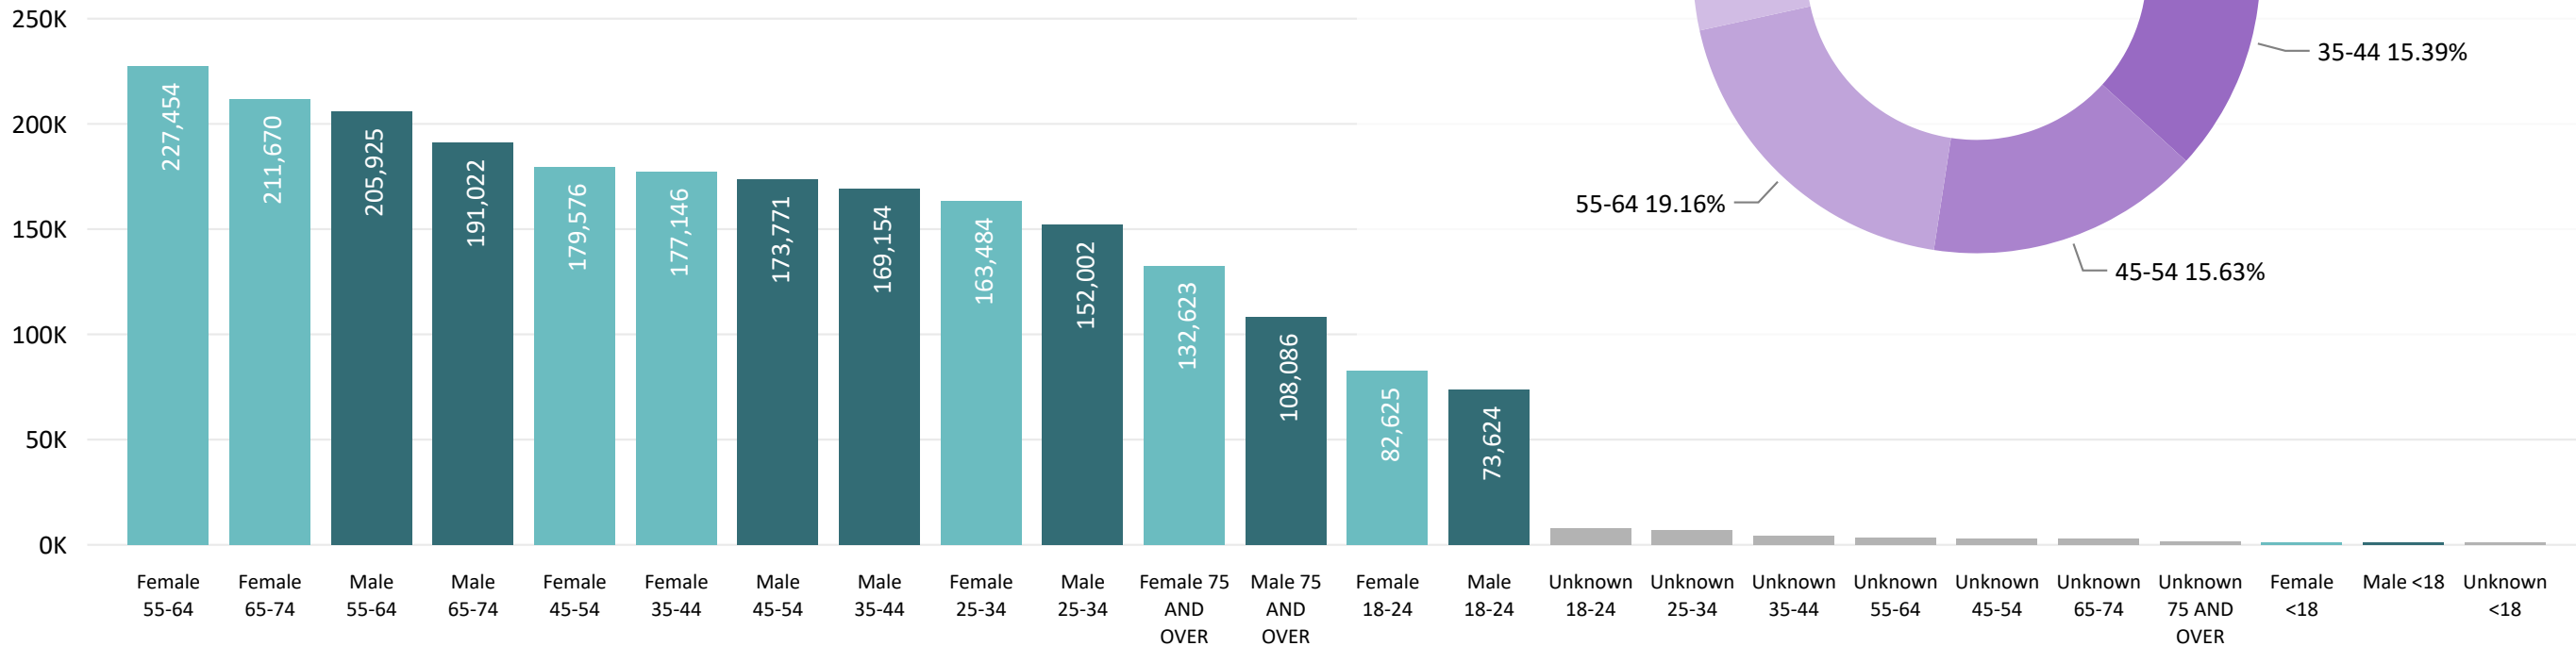

Ballots Returned by Party Registration

Trend Line of Ballots Returned by Day 2016, 2018 & 2020 by Major Party Registration

Percent of Total Active Voters by Party Registration

Total Ballots Returned

(as of October 29, 2020)

2,279,059

October 30, 2020

5 Days Out from Election Day

Ballots Returned by Age Range

Ballots Returned by Gender/Age Range

Total Ballots Returned

(as of October 29, 2020)

2,279,059

October 30, 2020

5 Days Out from Election Day

2020 General Election Ballot Return Reporting:
Comparison of 2020, 2018, & 2016 by Gender and Age
& Major Party

Chart reflects current totals for 2020
and final totals from 2018 & 2016

Comparison of Ballots Returned by Gender/Age Range & Major Party 2020, 2018, & 2016

Total Ballots Returned

(as of October 29, 2020)

October 30, 2020

2020 General Election Ballot Return Reporting: by County **2,279,059**