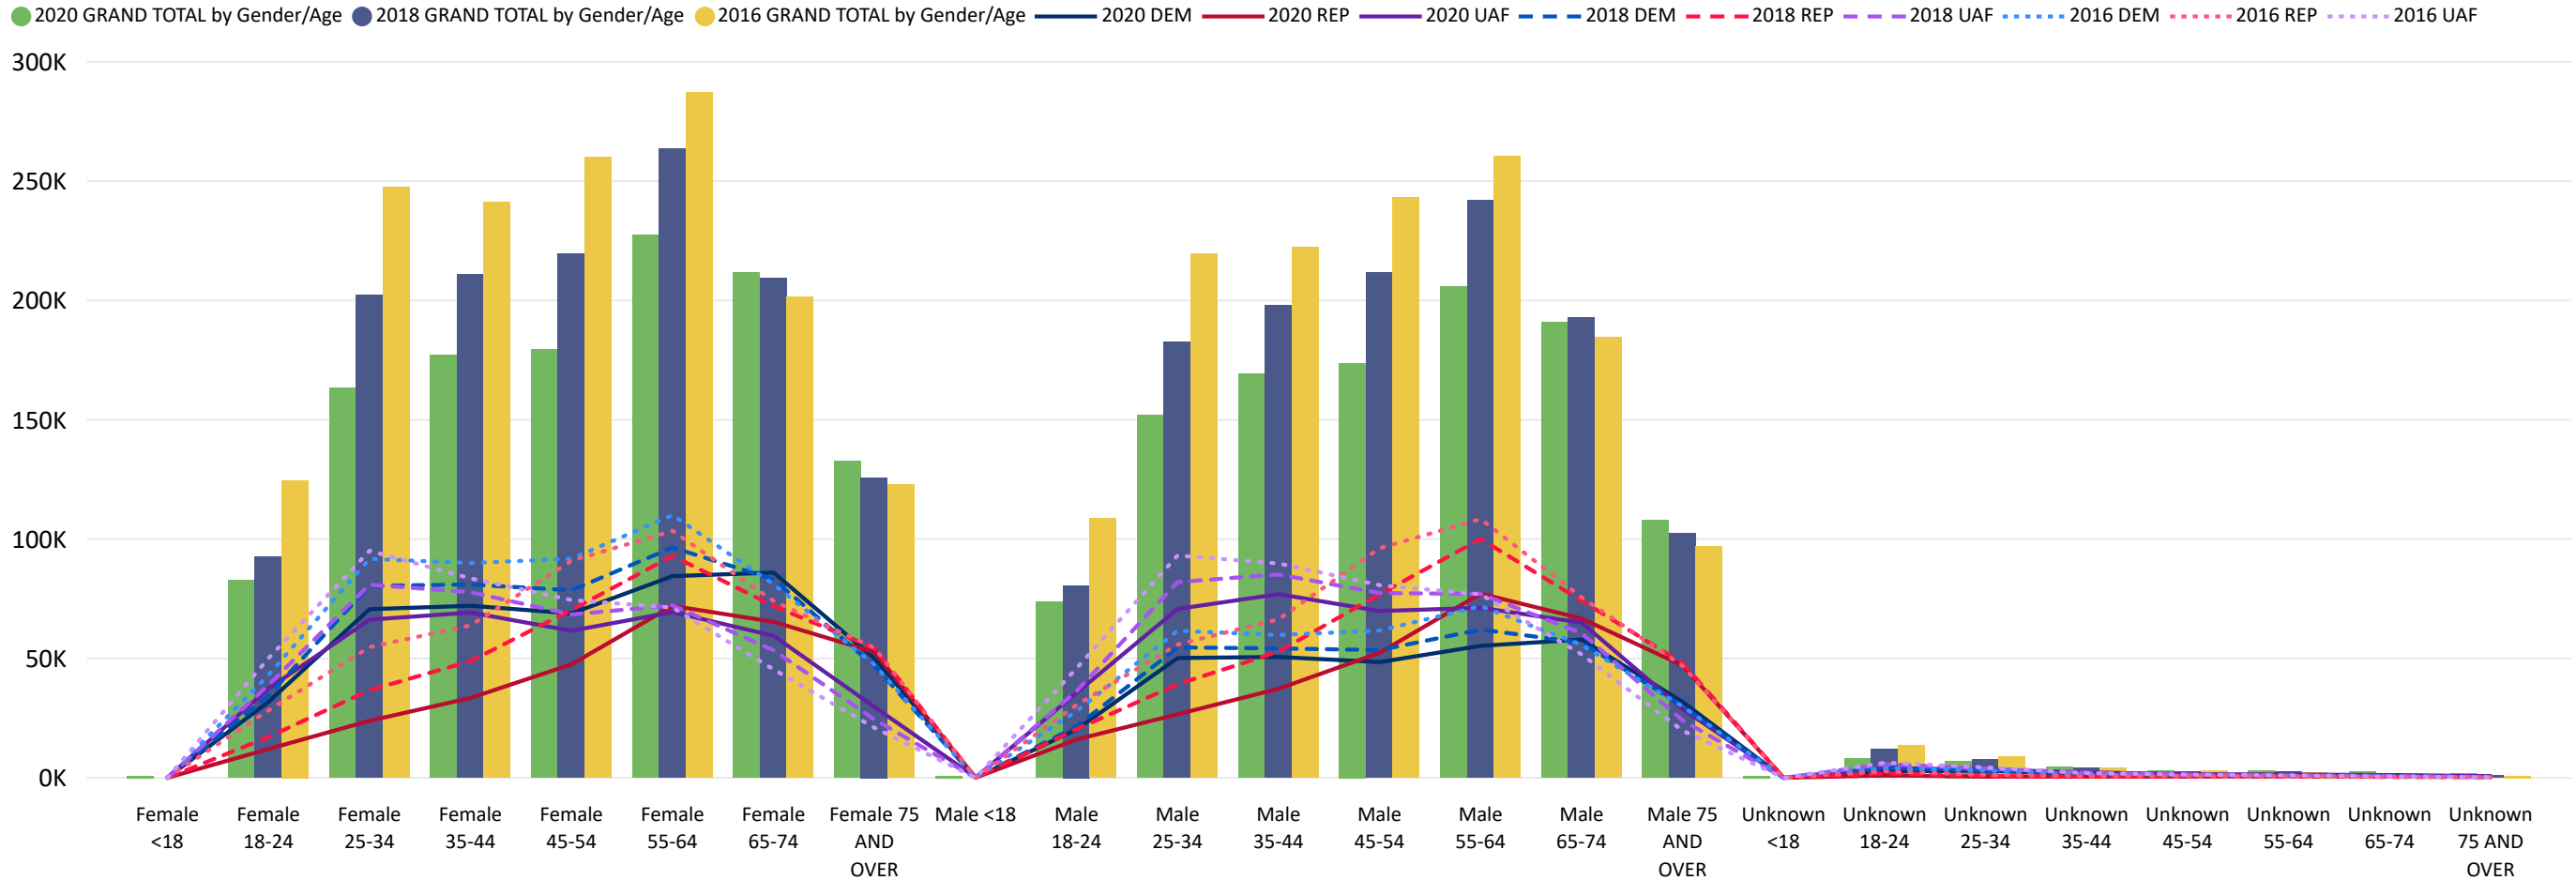

Total Ballots Returned

(as of October 29, 2020)

2,279,059

October 30, 2020

5 Days Out from Election Day

2020 General Election Ballot Return Reporting:
Comparison of 2020, 2018, & 2016 by Gender and Age
& Major Party

Chart reflects current totals for 2020
and final totals from 2018 & 2016

Comparison of Ballots Returned by Gender/Age Range & Major Party 2020, 2018, & 2016