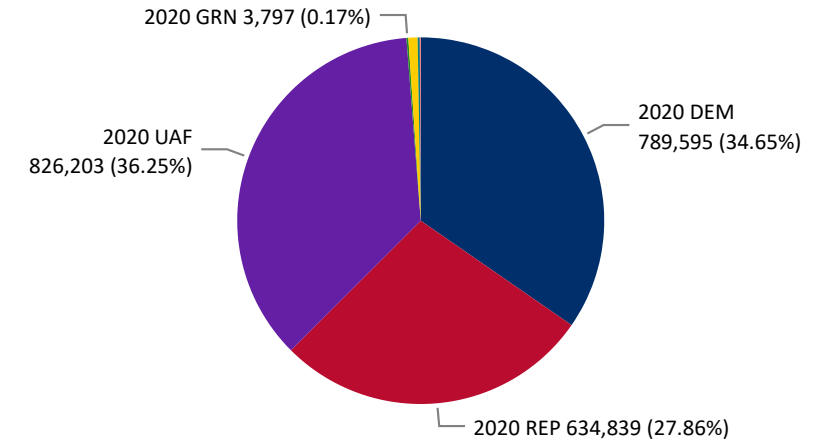

Colorado Secretary of State

2020 General Election Ballot Return Reporting

Total Ballots Returned

(as of October 29, 2020)

2,279,059

October 30, 2020

5 Days Out from Election Day

Ballots Returned 5 Days Out by Major Party Registration

Ballots Returned by Party Registration

Trend Line of Ballots Returned by Day 2016, 2018 & 2020 by Major Party Registration

Percent of Total Active Voters by Party Registration

Total Ballots Returned

(as of October 29, 2020)

2,279,059

October 30, 2020

5 Days Out from Election Day

Ballots Returned by Age Range

Ballots Returned by Gender/Age Range

Total Ballots Returned

(as of October 29, 2020)

2,279,059