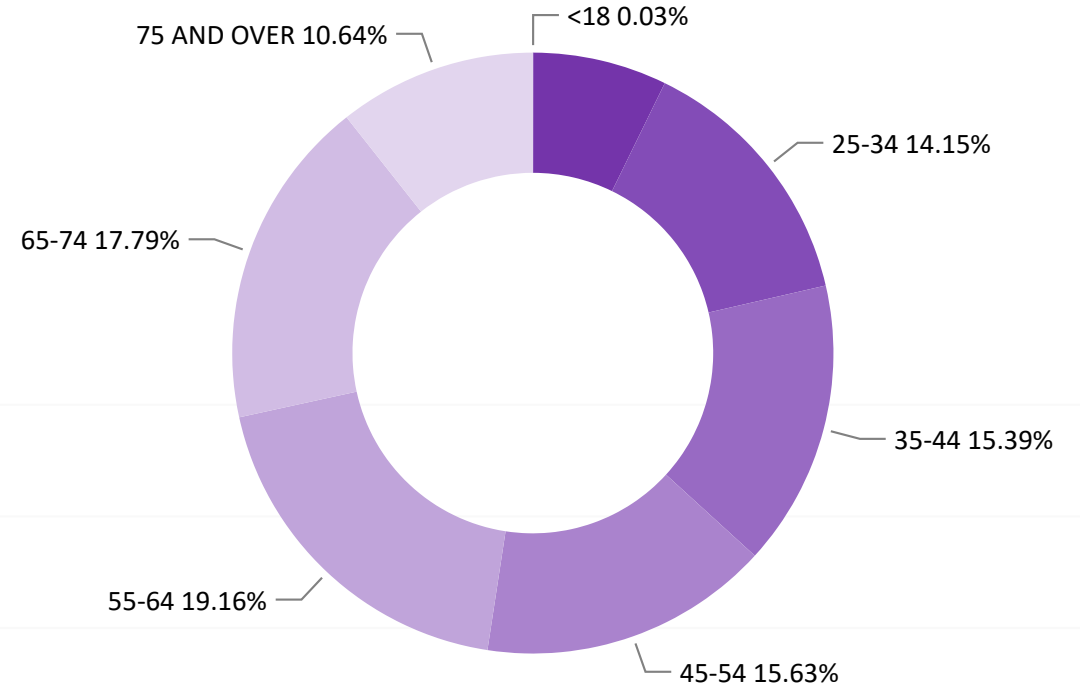

Colorado Secretary of State

2020 General Election Ballot Return Reporting

Total Ballots Returned

(as of October 29, 2020)

2,279,059

October 30, 2020

5 Days Out from Election Day

Ballots Returned 5 Days Out by Major Party Registration

Ballots Returned by Party Registration

Trend Line of Ballots Returned by Day 2016, 2018 & 2020 by Major Party Registration

Percent of Total Active Voters by Party Registration

Total Ballots Returned

(as of October 29, 2020)

2,279,059

October 30, 2020

5 Days Out from Election Day

Ballots Returned by Age Range

Ballots Returned by Gender/Age Range

Total Ballots Returned

(as of October 29, 2020)

2,279,059