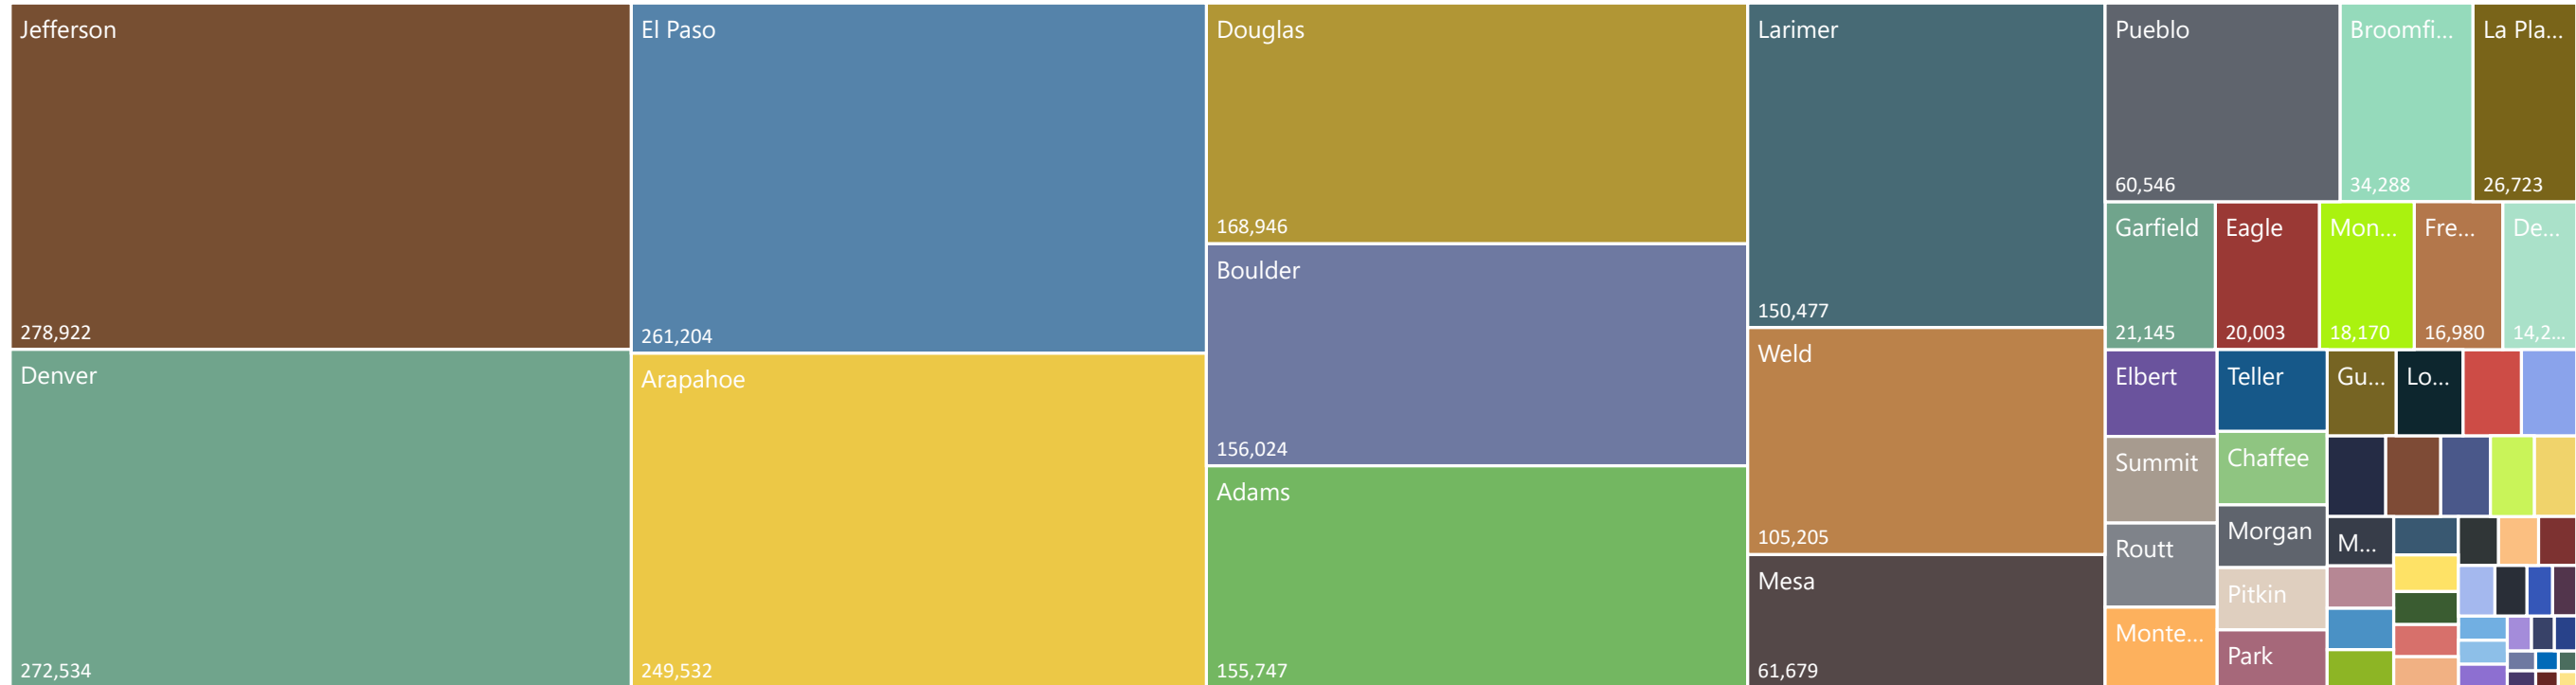

Comparison of Ballots Returned by Gender/Age Range & Major Party 2020, 2018, & 2016

Total Ballots Returned

(as of October 29, 2020)

October 30, 2020

2020 General Election Ballot Return Reporting: by County **2,279,059**

5 Days Out from Election Day

155,747	5,233	249,532	6,540	1,543	1,491	156,024	34,288	10,517	738
Adams	Alamosa	Arapahoe	Archuleta	Baca	Bent	Boulder	Broomfield	Chaffee	Cheyenne
4,448	2,718	1,508	1,096	2,582	14,200	272,534	1,035	168,946	20,003
Clear Creek	Conejos	Costilla	Crowley	Custer	Delta	Denver	Dolores	Douglas	Eagle
261,204	12,620	16,980	21,145	2,767	6,140	7,722	496	3,223	612
El Paso	Elbert	Fremont	Garfield	Gilpin	Grand	Gunnison	Hinsdale	Huerfano	Jackson
278,922	495	2,425	26,723	2,553	150,477	5,741	1,589	7,453	61,679
Jefferson	Kiowa	Kit Carson	La Plata	Lake	Larimer	Las Animas	Lincoln	Logan	Mesa
583	4,258	11,705	18,170	8,951	6,175	3,062	8,243	1,675	8,861
Mineral	Moffat	Montezuma	Montrose	Morgan	Otero	Ouray	Park	Phillips	Pitkin
3,591	60,546	2,539	4,592	12,235	2,396	379	3,640	1,009	12,563
Prowers	Pueblo	Rio Blanco	Rio Grande	Routt	Saguache	San Juan	San Miguel	Sedgwick	Summit
11,642	2,090	105,205	3,260						
Teller	Washington	Weld	Yuma						