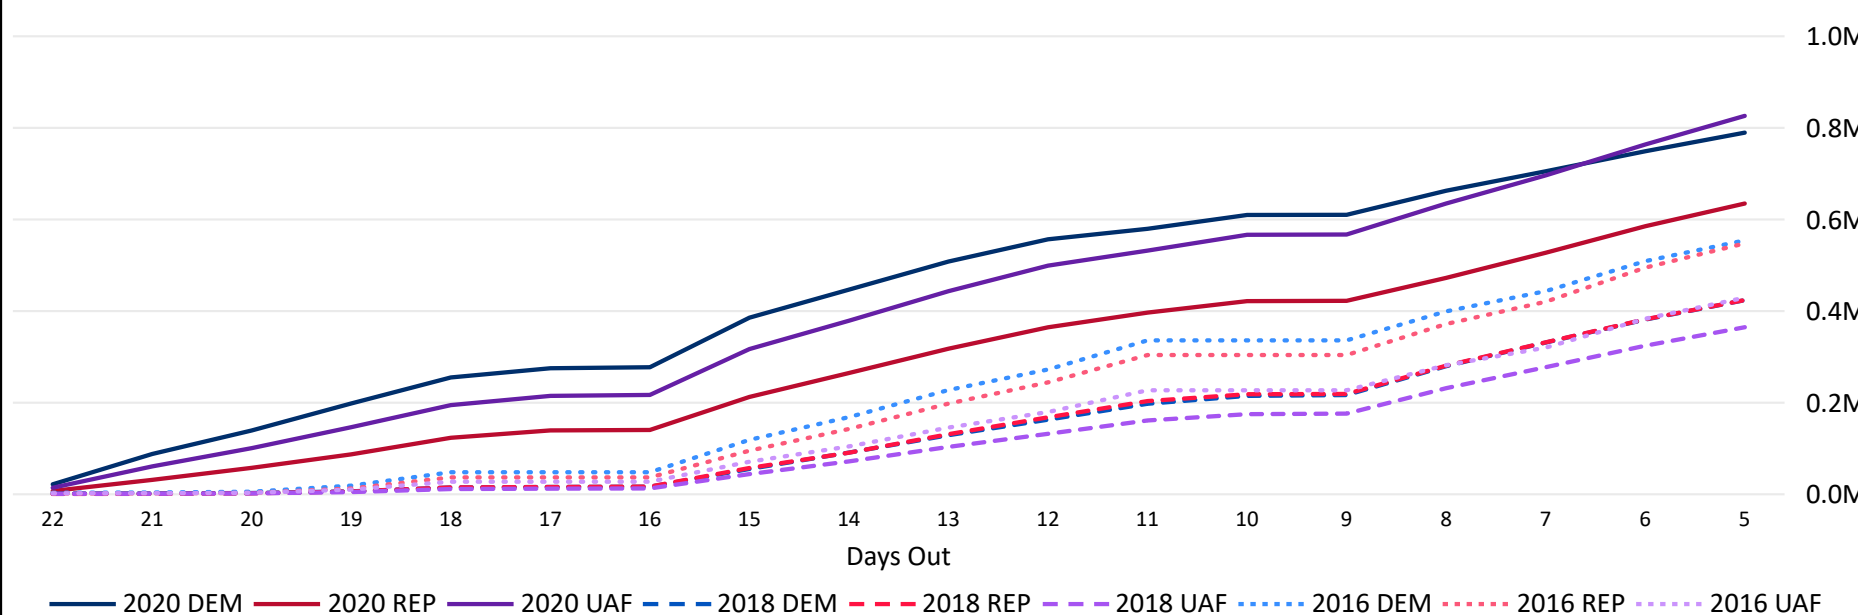

Colorado Secretary of State

2020 General Election Ballot Return Reporting

Total Ballots Returned

(as of October 29, 2020)

2,279,059

October 30, 2020

5 Days Out from Election Day

Ballots Returned 5 Days Out by Major Party Registration

Ballots Returned by Party Registration

Trend Line of Ballots Returned by Day 2016, 2018 & 2020 by Major Party Registration

Percent of Total Active Voters by Party Registration

Total Ballots Returned

(as of October 29, 2020)

2,279,059

October 30, 2020

5 Days Out from Election Day

Ballots Returned by Age Range

Ballots Returned by Gender/Age Range

Total Ballots Returned

(as of October 29, 2020)

2,279,059