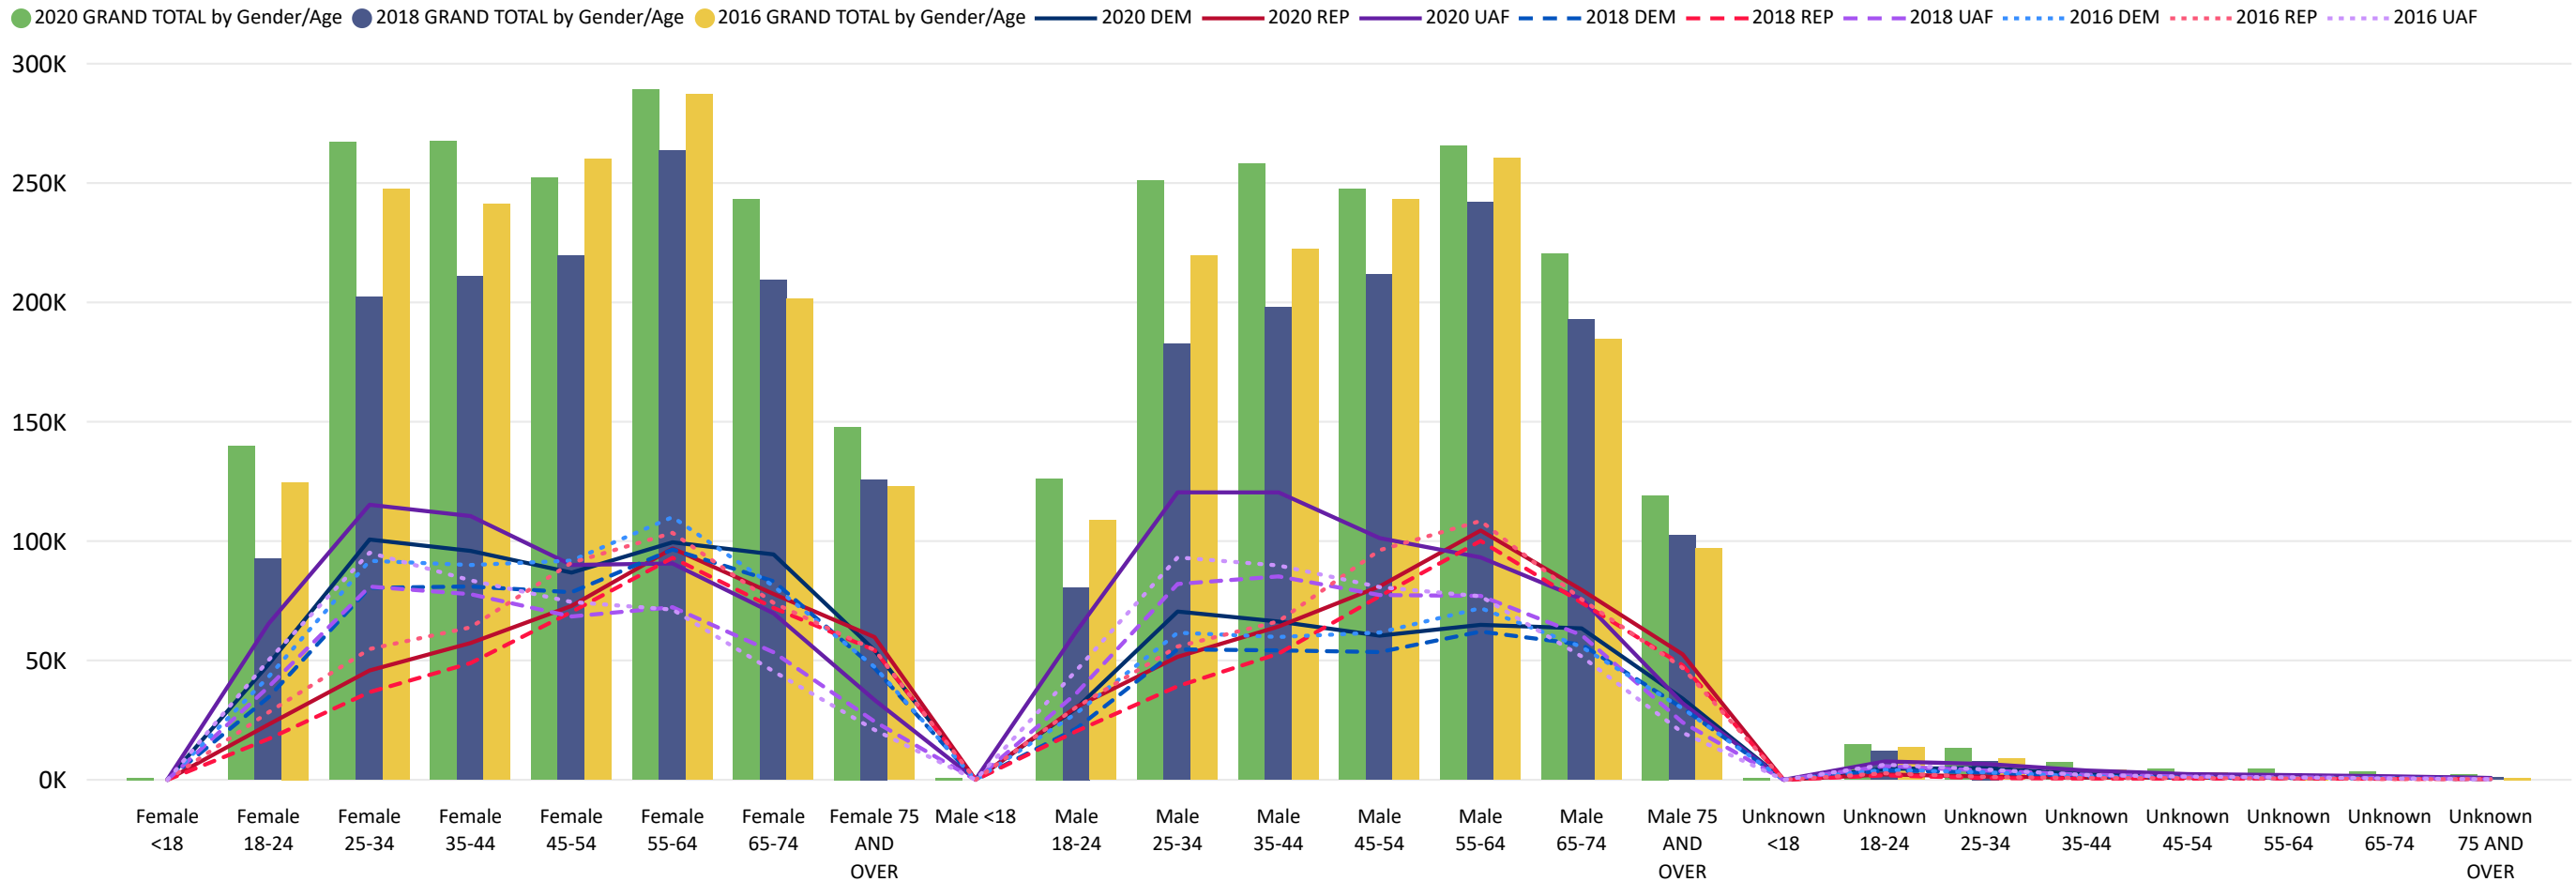

## 3,145,626

**November 3, 2020**  
ELECTION DAY

Ballots Returned by Age Range

Ballots Returned by Gender/Age Range

# Total Ballots Returned

AS OF NOVEMBER 3 AS OF 5:00 PM

## 3,145,626

**November 3, 2020**  
ELECTION DAY

**2020 General Election** Ballot Return Reporting:  
Comparison of 2020, 2018, & 2016 by Gender and Age  
& Major Party

Chart reflects current totals for 2020  
and final totals from 2018 & 2016

Comparison of Ballots Returned by Gender/Age Range & Major Party 2020, 2018, & 2016