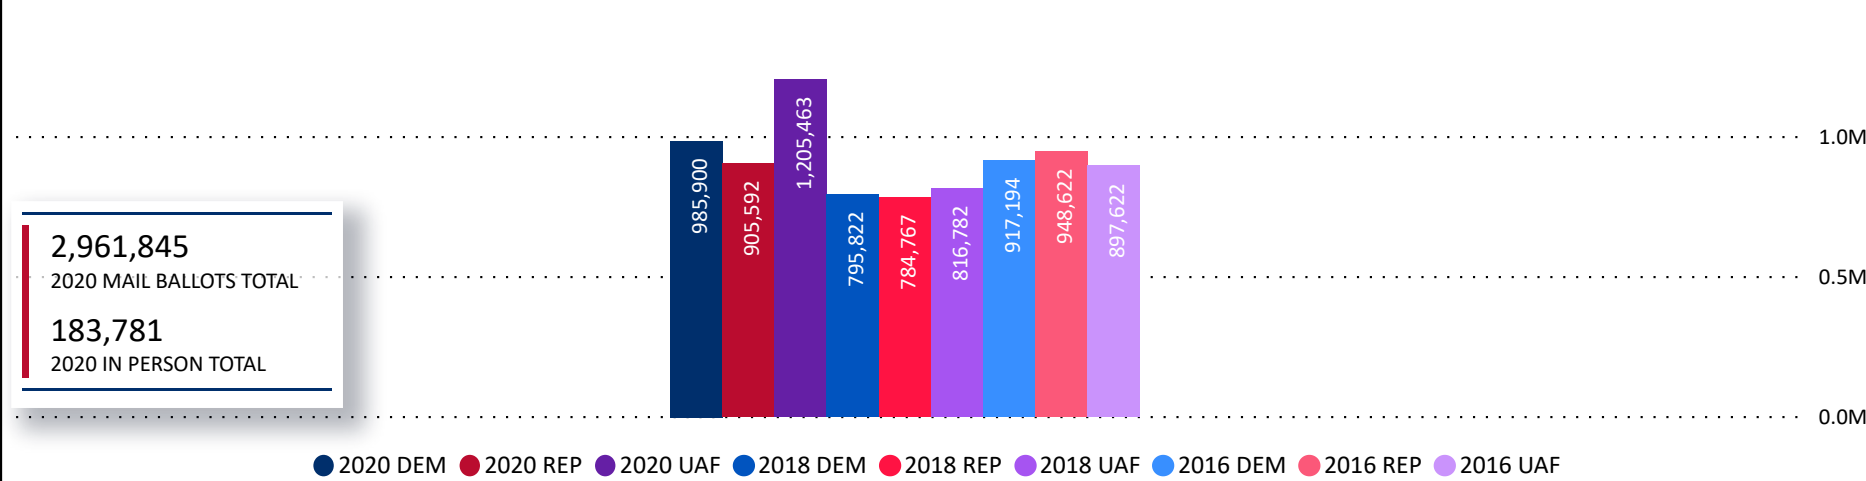

# Total Ballots Returned

AS OF NOVEMBER 3 AS OF 5:00 PM

**2020 General Election** Ballot Return Reporting

## 3,145,626

**November 3, 2020**  
ELECTION DAY

Ballots Returned Election Day at 5:00 PM by Major Party Registration

Ballots Returned by Party Registration

Trend Line of Ballots Returned by Day 2016, 2018 & 2020 by Major Party Registration