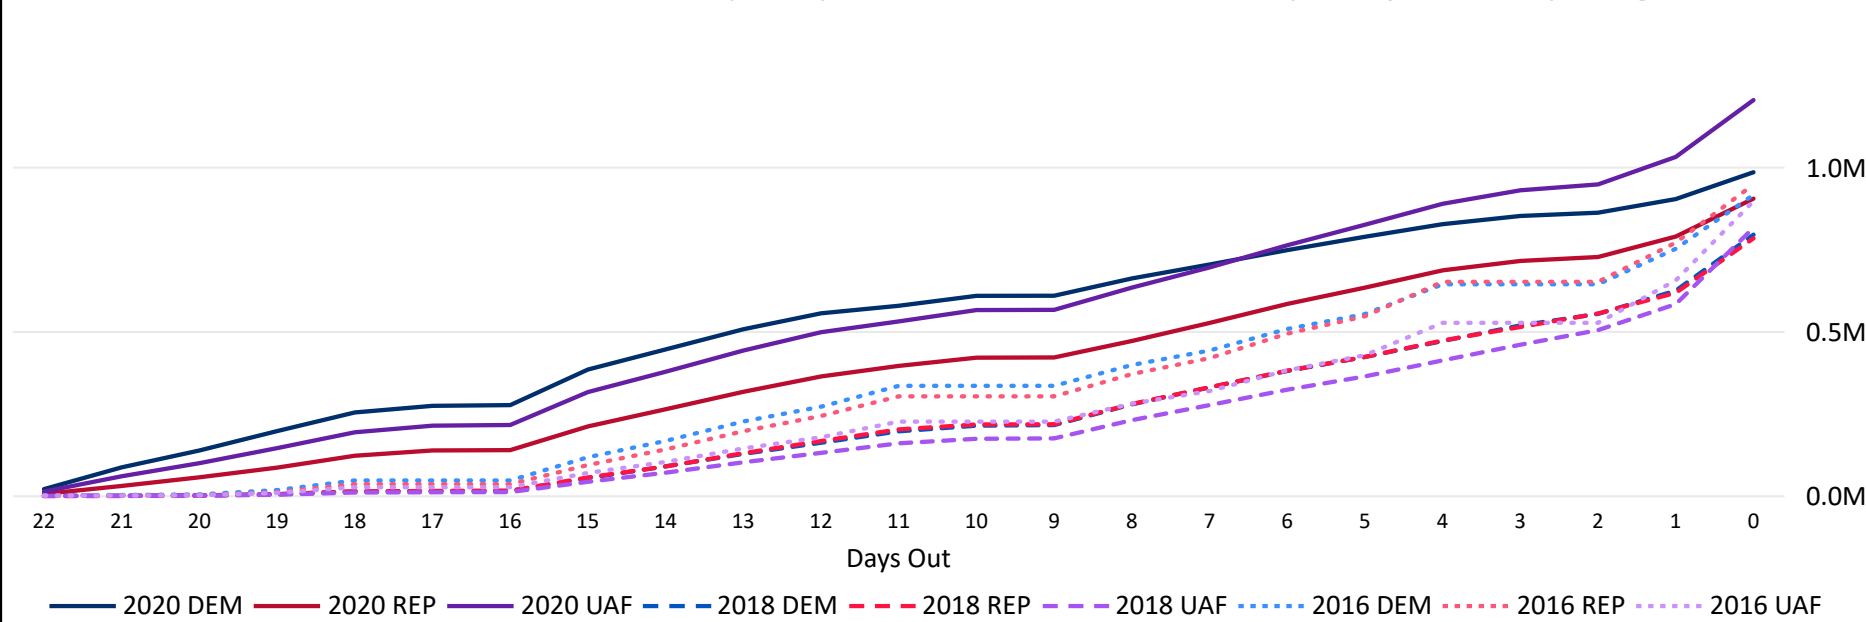

## 3,145,626

**November 3, 2020**  
ELECTION DAY

Ballots Returned Election Day at 5:00 PM by Major Party Registration

Ballots Returned by Party Registration

Trend Line of Ballots Returned by Day 2016, 2018 & 2020 by Major Party Registration

Percent of Total Active Voters by Party Registration