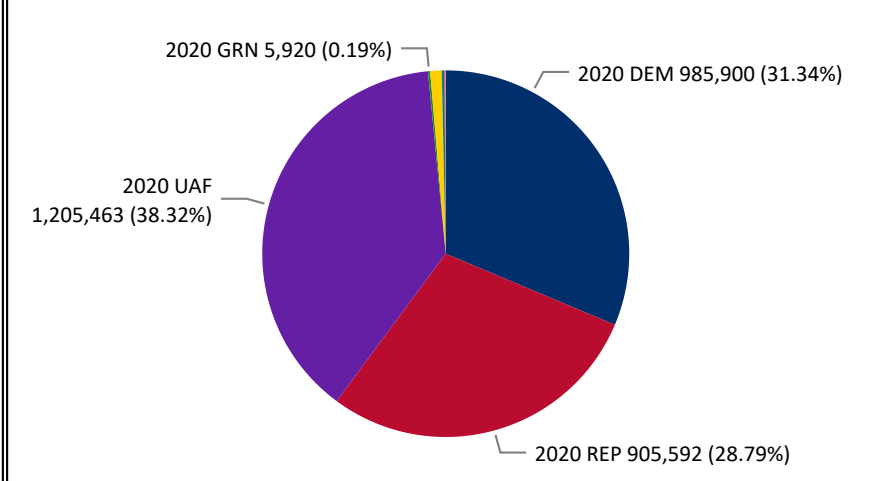

# Total Ballots Returned

AS OF NOVEMBER 3 AS OF 5:00 PM

**2020 General Election** Ballot Return Reporting

## 3,145,626

**November 3, 2020**  
ELECTION DAY

Ballots Returned Election Day at 5:00 PM by Major Party Registration

Ballots Returned by Party Registration

Trend Line of Ballots Returned by Day 2016, 2018 & 2020 by Major Party Registration

Percent of Total Active Voters by Party Registration