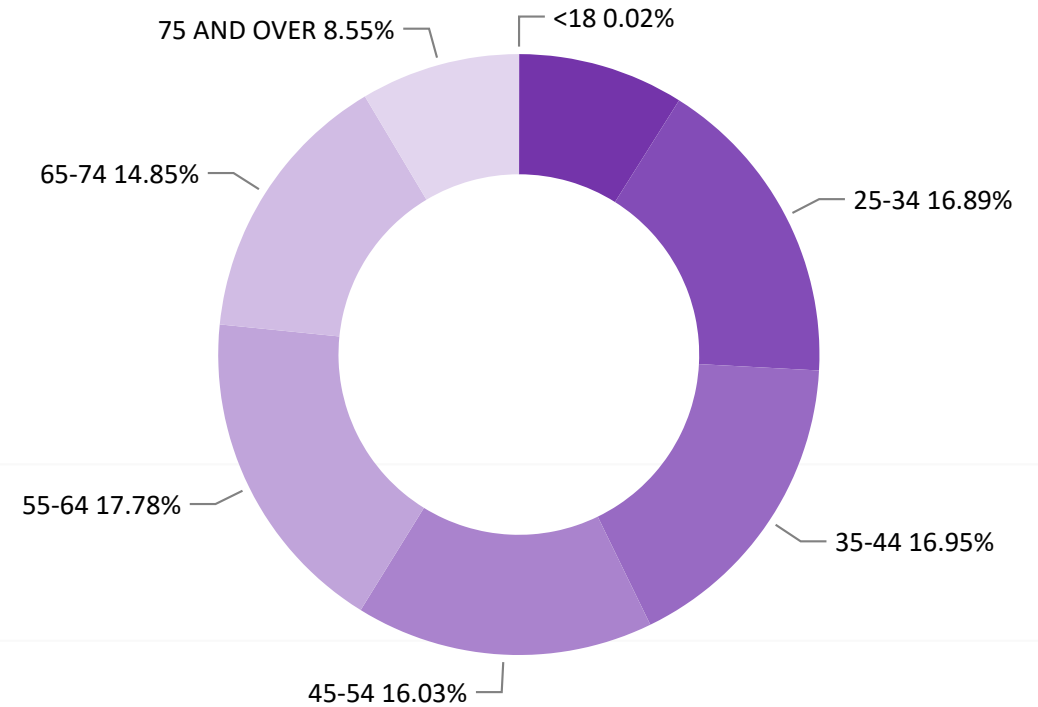

## 3,145,626

**November 3, 2020**  
ELECTION DAY

Ballots Returned Election Day at 5:00 PM by Major Party Registration

Ballots Returned by Party Registration

Trend Line of Ballots Returned by Day 2016, 2018 & 2020 by Major Party Registration

Percent of Total Active Voters by Party Registration

# Total Ballots Returned

AS OF NOVEMBER 3 AS OF 5:00 PM

## 3,145,626

**November 3, 2020**  
ELECTION DAY

Ballots Returned by Age Range

Ballots Returned by Gender/Age Range