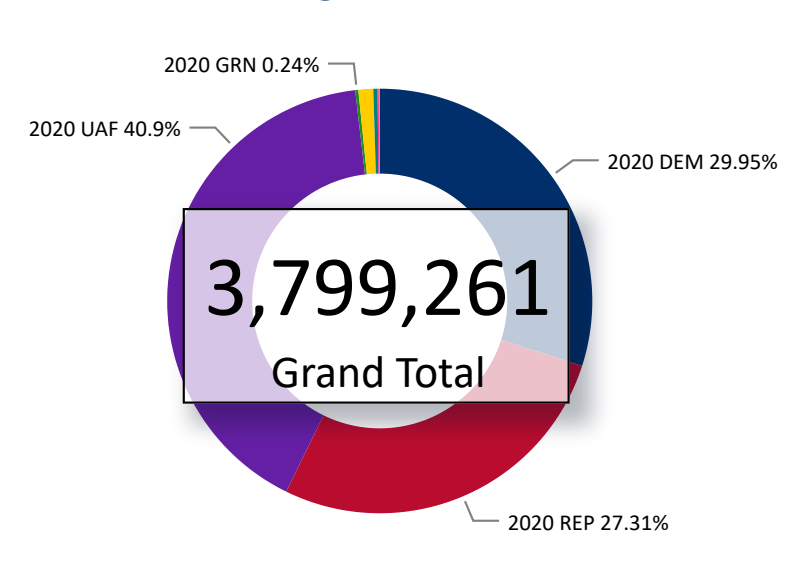

## 3,145,626

**November 3, 2020**  
ELECTION DAY

Ballots Returned Election Day at 5:00 PM by Major Party Registration

Ballots Returned by Party Registration

Trend Line of Ballots Returned by Day 2016, 2018 & 2020 by Major Party Registration

Percent of Total Active Voters by Party Registration