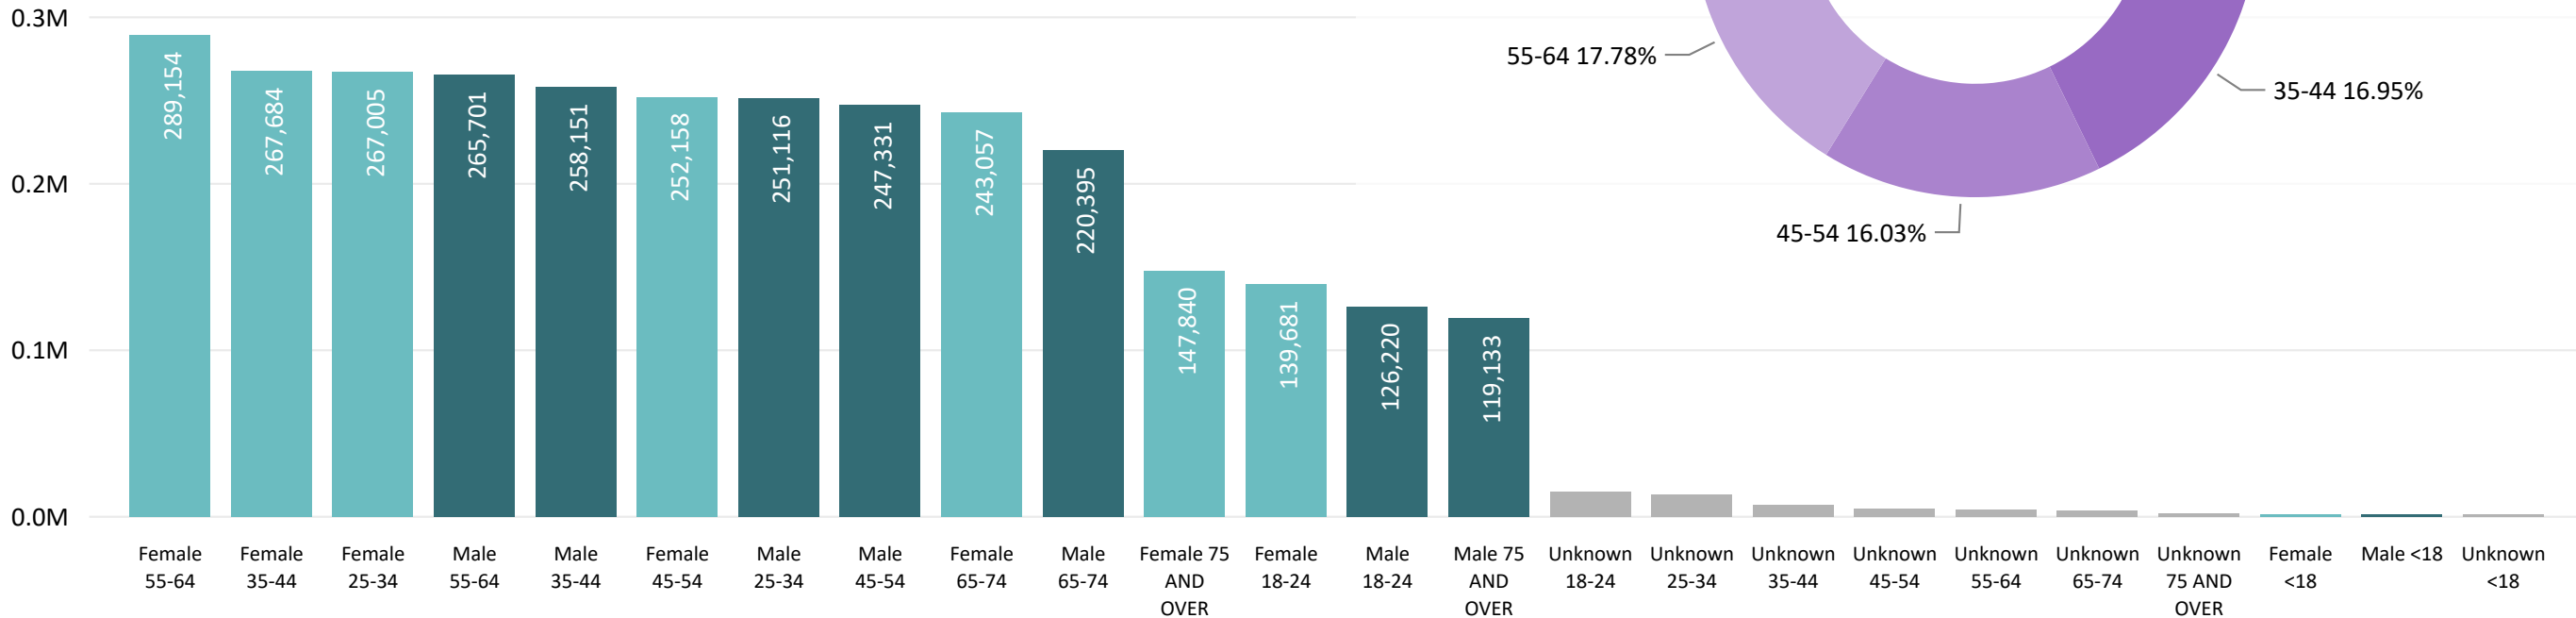

Percent of Total Active Voters by Party Registration

# Total Ballots Returned

AS OF NOVEMBER 3 AS OF 5:00 PM

## 3,145,626

**November 3, 2020**  
ELECTION DAY

Ballots Returned by Age Range

Ballots Returned by Gender/Age Range