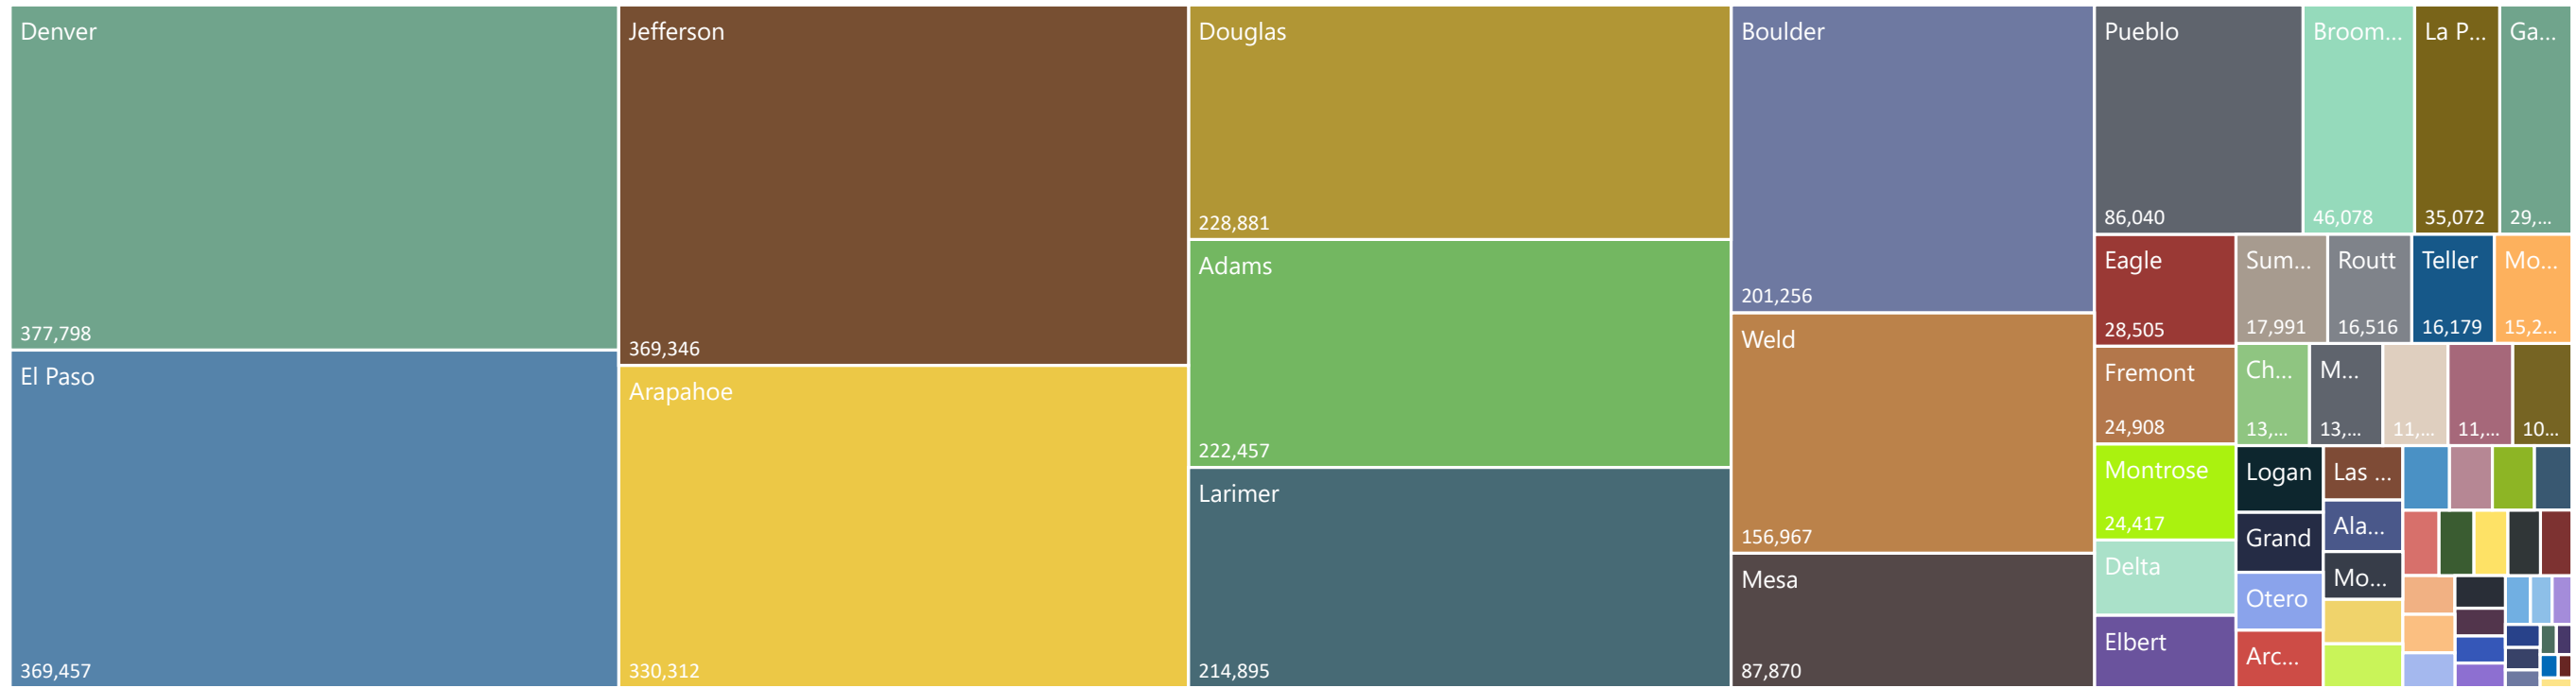

## 3,145,626

**November 3, 2020**  
ELECTION DAY

**2020 General Election** Ballot Return Reporting:  
Comparison of 2020, 2018, & 2016 by Gender and Age  
& Major Party

Chart reflects current totals for 2020  
and final totals from 2018 & 2016

Comparison of Ballots Returned by Gender/Age Range & Major Party 2020, 2018, & 2016

# Total Ballots Returned

AS OF NOVEMBER 3 AS OF 5:00 PM

November 3, 2020  
ELECTION DAY

2020 General Election Ballot Return Reporting: by County **3,145,626**

222,457	7,409	330,312	9,045	2,207	2,237	201,256	46,078	13,520	1,121
Adams	Alamosa	Arapahoe	Archuleta	Baca	Bent	Boulder	Broomfield	Chaffee	Cheyenne
6,389	4,272	1,906	1,744	3,629	19,186	377,798	1,406	228,881	28,505
Clear Creek	Conejos	Costilla	Crowley	Custer	Delta	Denver	Dolores	Douglas	Eagle
369,457	18,416	24,908	29,827	4,120	9,445	10,926	588	4,373	851
El Paso	Elbert	Fremont	Garfield	Gilpin	Grand	Gunnison	Hinsdale	Huerfano	Jackson
369,346	866	3,719	35,072	3,862	214,895	7,752	2,526	10,436	87,870
Jefferson	Kiowa	Kit Carson	La Plata	Lake	Larimer	Las Animas	Lincoln	Logan	Mesa
752	6,807	15,254	24,417	13,482	9,057	3,972	11,880	2,450	11,949
Mineral	Moffat	Montezuma	Montrose	Morgan	Otero	Ouray	Park	Phillips	Pitkin
5,411	86,040	3,603	6,269	16,516	3,266	554	4,967	1,426	17,991
Prowers	Pueblo	Rio Blanco	Rio Grande	Routt	Saguache	San Juan	San Miguel	Sedgwick	Summit
16,179	2,955	156,967	4,849						
Teller	Washington	Weld	Yuma						