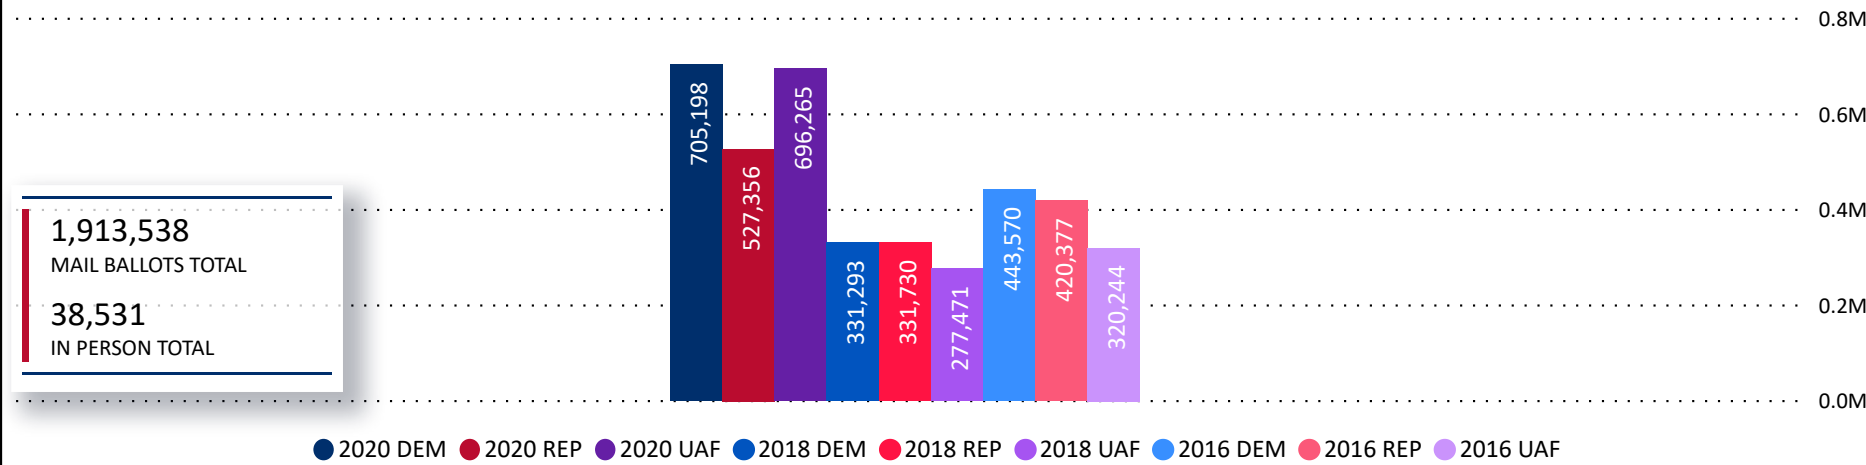

Total Ballots Returned

(as of October 27, 2020)

1,952,069

October 28, 2020

7 Days Out from Election Day

Ballots Returned 7 Days Out by Major Party Registration

1,913,538
MAIL BALLOTS TOTAL

38,531
IN PERSON TOTAL

Ballots Returned by Party Registration

Trend Line of Ballots Returned by Day 2016, 2018 & 2020 by Major Party Registration

Percent of Total Active Voters by Party Registration

Total Ballots Returned

(as of October 27, 2020)

1,952,069

October 28, 2020

7 Days Out from Election Day

Ballots Returned by Age Range

Ballots Returned by Gender/Age Range

Total Ballots Returned

(as of October 27, 2020)

1,952,069