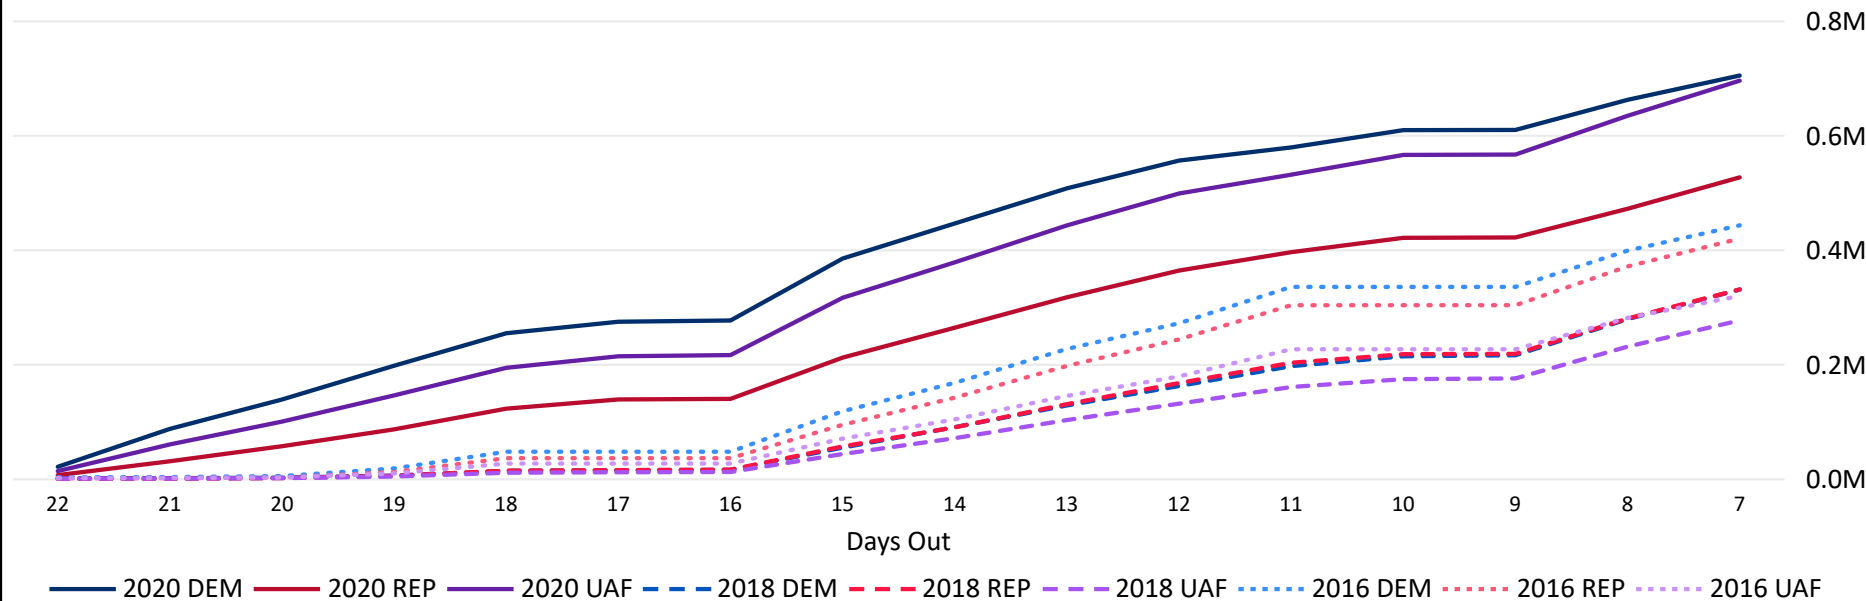

Total Ballots Returned

(as of October 27, 2020)

1,952,069

October 28, 2020

7 Days Out from Election Day

Ballots Returned 7 Days Out by Major Party Registration

1,913,538
MAIL BALLOTS TOTAL

38,531
IN PERSON TOTAL

Ballots Returned by Party Registration

Trend Line of Ballots Returned by Day 2016, 2018 & 2020 by Major Party Registration

Percent of Total Active Voters by Party Registration

Total Ballots Returned

(as of October 27, 2020)

1,952,069

October 28, 2020

7 Days Out from Election Day

Ballots Returned by Age Range

Ballots Returned by Gender/Age Range

Total Ballots Returned

(as of October 27, 2020)

1,952,069