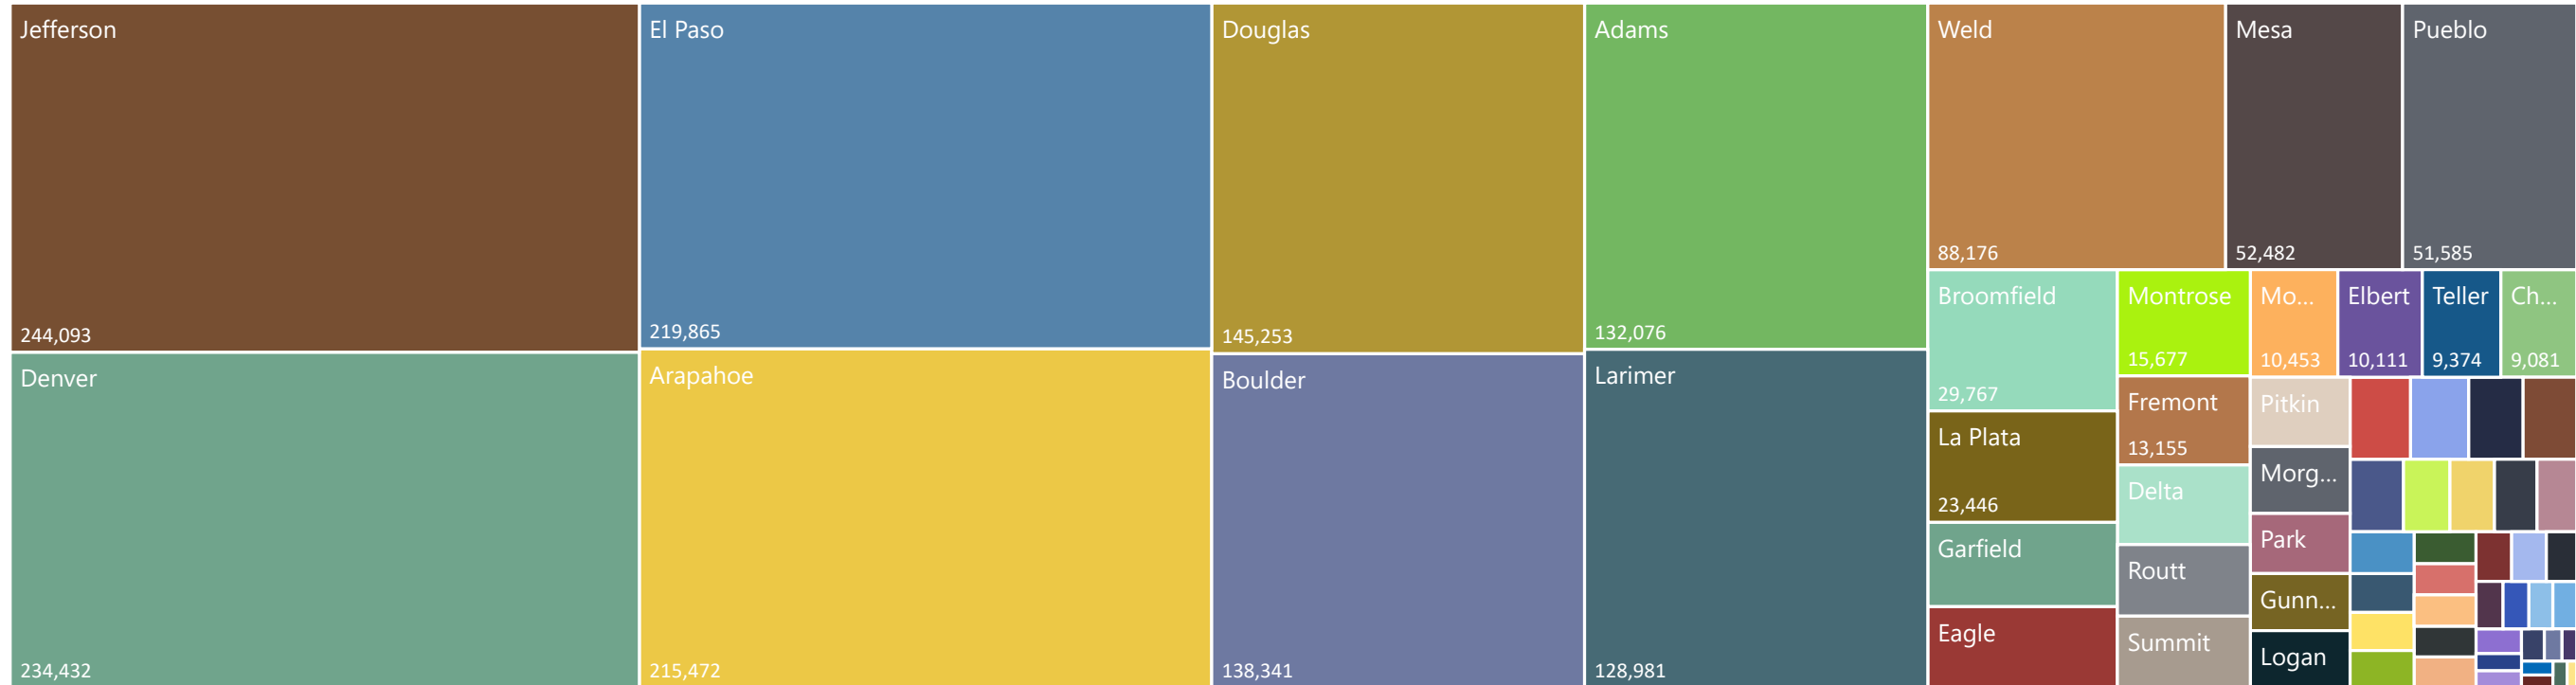

Comparison of Ballots Returned by Gender/Age Range & Major Party 2020, 2018, & 2016

Total Ballots Returned

(as of October 27, 2020)

October 28, 2020

2020 General Election Ballot Return Reporting: by County **1,952,069**

7 Days Out from Election Day

132,076	4,303	215,472	5,510	1,260	1,253	138,341	29,767	9,081	639
Adams	Alamosa	Arapahoe	Archuleta	Baca	Bent	Boulder	Broomfield	Chaffee	Cheyenne
3,606	2,158	1,269	854	2,108	11,783	234,432	818	145,253	17,069
Clear Creek	Conejos	Costilla	Crowley	Custer	Delta	Denver	Dolores	Douglas	Eagle
219,865	10,111	13,155	17,751	2,187	4,970	6,351	436	2,763	526
El Paso	Elbert	Fremont	Garfield	Gilpin	Grand	Gunnison	Hinsdale	Huerfano	Jackson
244,093	417	1,967	23,446	2,114	128,981	4,885	1,424	6,303	52,482
Jefferson	Kiowa	Kit Carson	La Plata	Lake	Larimer	Las Animas	Lincoln	Logan	Mesa
483	3,430	10,453	15,677	7,437	5,288	2,710	6,644	1,352	7,671
Mineral	Moffat	Montezuma	Montrose	Morgan	Otero	Ouray	Park	Phillips	Pitkin
2,972	51,585	2,153	3,726	10,569	1,916	281	3,196	857	10,540
Prowers	Pueblo	Rio Blanco	Rio Grande	Routt	Saguache	San Juan	San Miguel	Sedgwick	Summit
9,374	1,674	88,176	2,626						
Teller	Washington	Weld	Yuma						