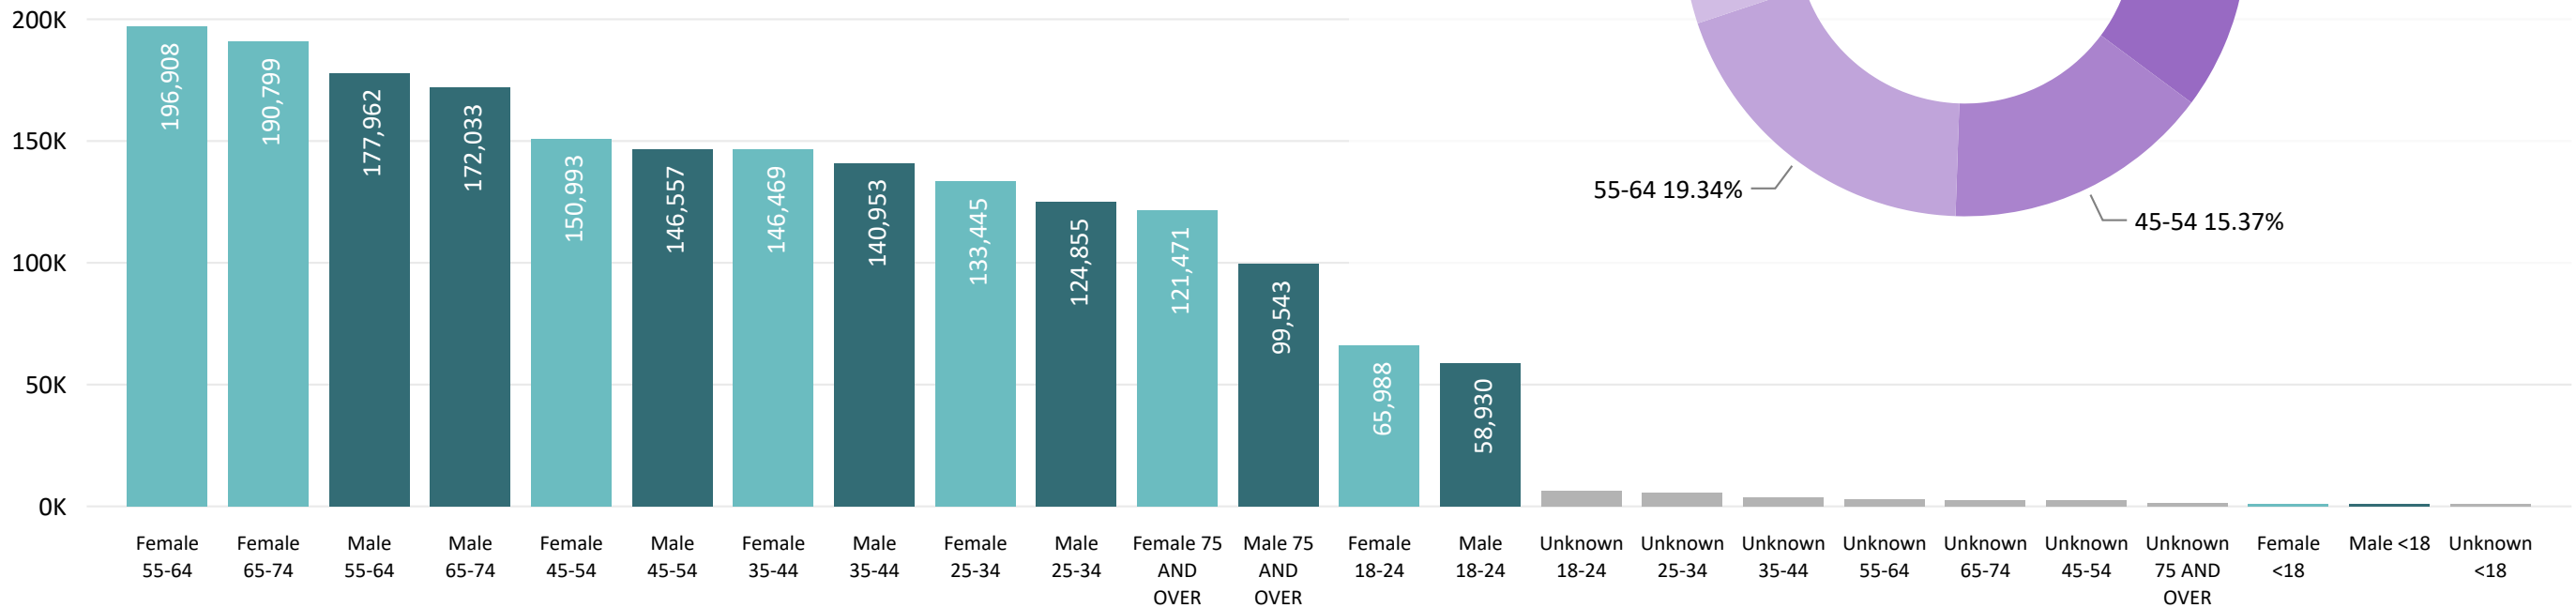

Ballots Returned by Party Registration

Trend Line of Ballots Returned by Day 2016, 2018 & 2020 by Major Party Registration

Percent of Total Active Voters by Party Registration

Total Ballots Returned

(as of October 27, 2020)

1,952,069

October 28, 2020

7 Days Out from Election Day

Ballots Returned by Age Range

Ballots Returned by Gender/Age Range

Total Ballots Returned

(as of October 27, 2020)

1,952,069

October 28, 2020

7 Days Out from Election Day

2020 General Election Ballot Return Reporting:
Comparison of 2020, 2018, & 2016 by Gender and Age
& Major Party

Chart reflects current totals for 2020
and final totals from 2018 & 2016

Comparison of Ballots Returned by Gender/Age Range & Major Party 2020, 2018, & 2016

Total Ballots Returned

(as of October 27, 2020)

October 28, 2020

2020 General Election Ballot Return Reporting: by County **1,952,069**