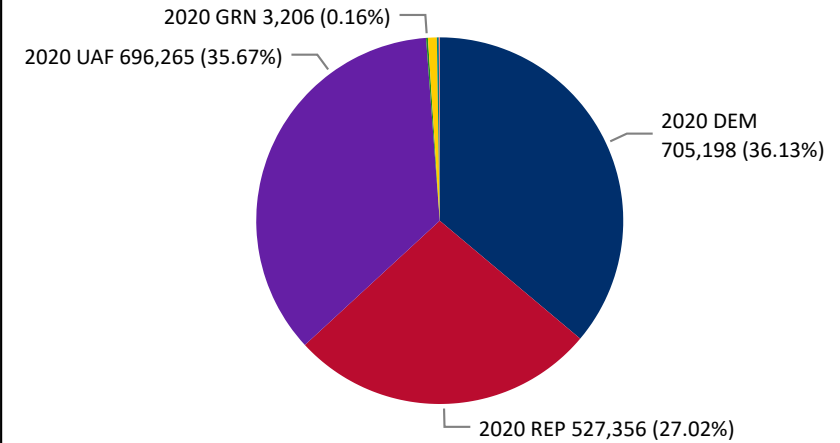

Total Ballots Returned

(as of October 27, 2020)

1,952,069

October 28, 2020

7 Days Out from Election Day

Ballots Returned 7 Days Out by Major Party Registration

1,913,538
MAIL BALLOTS TOTAL

38,531
IN PERSON TOTAL

Ballots Returned by Party Registration

Trend Line of Ballots Returned by Day 2016, 2018 & 2020 by Major Party Registration

Percent of Total Active Voters by Party Registration

Total Ballots Returned

(as of October 27, 2020)

1,952,069

October 28, 2020

7 Days Out from Election Day

Ballots Returned by Age Range

Ballots Returned by Gender/Age Range

Total Ballots Returned

(as of October 27, 2020)

1,952,069