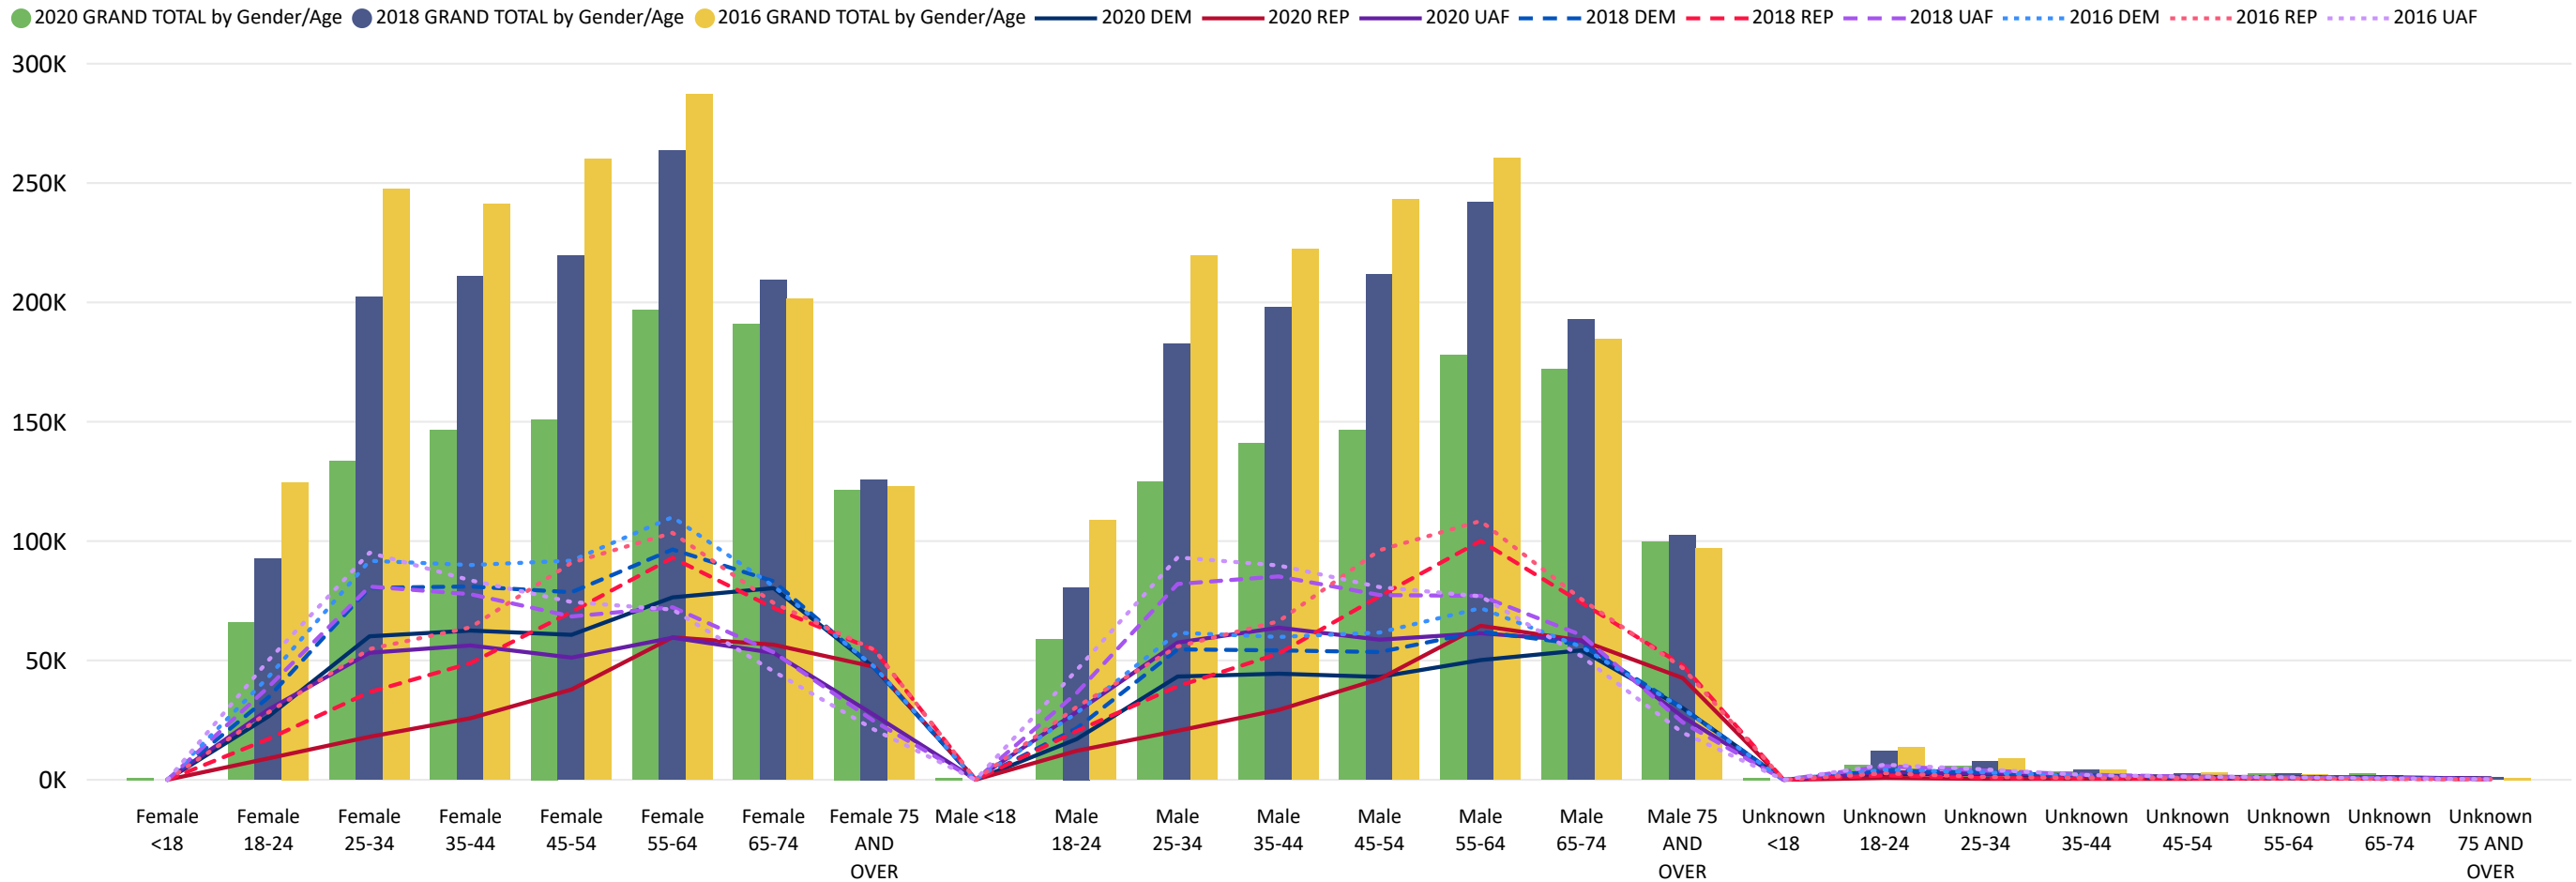

Total Ballots Returned

(as of October 27, 2020)

1,952,069

October 28, 2020

7 Days Out from Election Day

2020 General Election Ballot Return Reporting:
Comparison of 2020, 2018, & 2016 by Gender and Age
& Major Party

Chart reflects current totals for 2020
and final totals from 2018 & 2016

Comparison of Ballots Returned by Gender/Age Range & Major Party 2020, 2018, & 2016