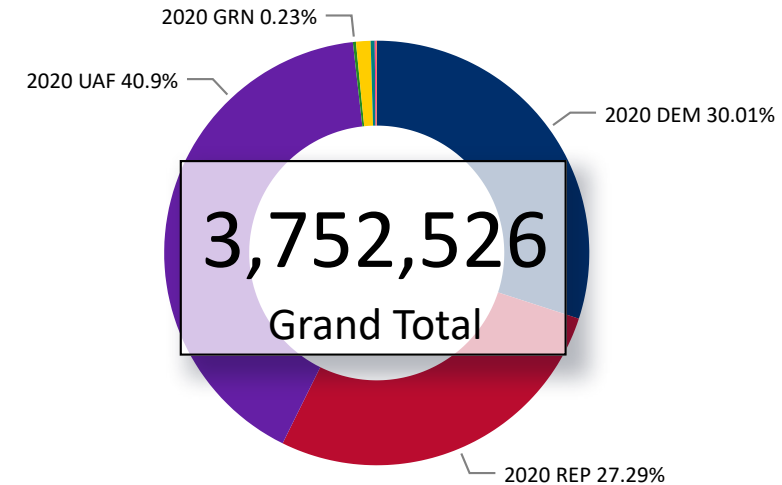

Total Ballots Returned

(as of October 27, 2020)

1,952,069

October 28, 2020

7 Days Out from Election Day

Ballots Returned 7 Days Out by Major Party Registration

1,913,538
MAIL BALLOTS TOTAL

38,531
IN PERSON TOTAL

Ballots Returned by Party Registration

Trend Line of Ballots Returned by Day 2016, 2018 & 2020 by Major Party Registration

Percent of Total Active Voters by Party Registration

Total Ballots Returned

(as of October 27, 2020)

1,952,069

October 28, 2020

7 Days Out from Election Day

Ballots Returned by Age Range

Ballots Returned by Gender/Age Range

Total Ballots Returned

(as of October 27, 2020)

1,952,069