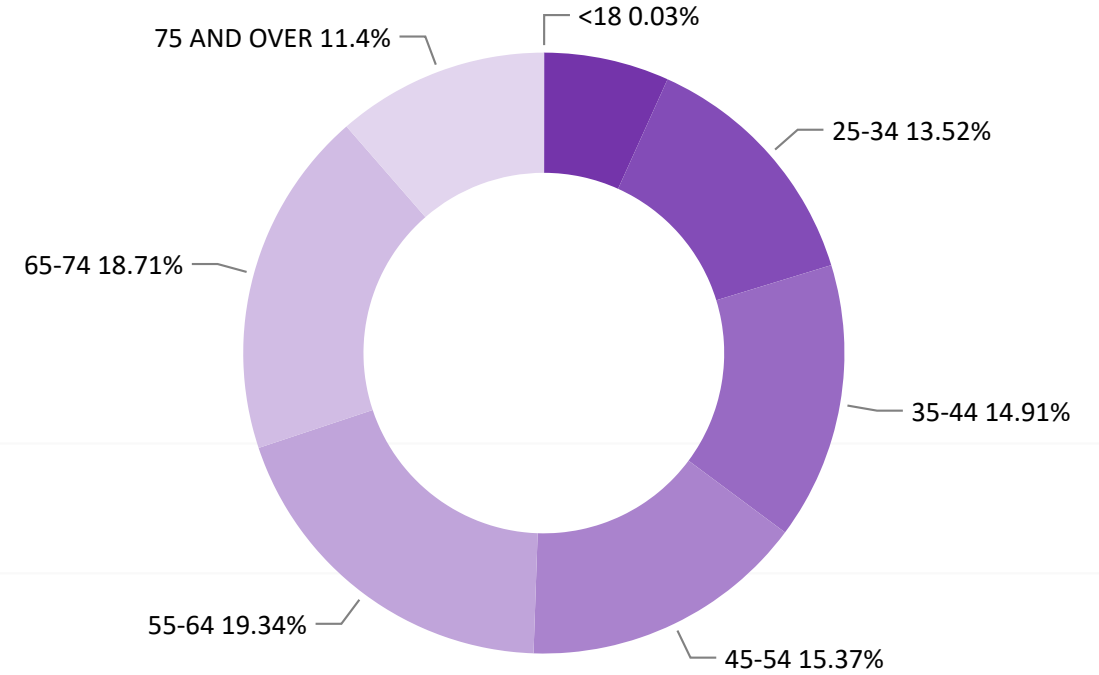

Total Ballots Returned

(as of October 27, 2020)

1,952,069

October 28, 2020

7 Days Out from Election Day

Ballots Returned 7 Days Out by Major Party Registration

1,913,538
MAIL BALLOTS TOTAL

38,531
IN PERSON TOTAL

Ballots Returned by Party Registration

Trend Line of Ballots Returned by Day 2016, 2018 & 2020 by Major Party Registration

Percent of Total Active Voters by Party Registration

Total Ballots Returned

(as of October 27, 2020)

1,952,069

October 28, 2020

7 Days Out from Election Day

Ballots Returned by Age Range

Ballots Returned by Gender/Age Range

Total Ballots Returned

(as of October 27, 2020)

1,952,069

October 28, 2020

7 Days Out from Election Day

2020 General Election Ballot Return Reporting:
Comparison of 2020, 2018, & 2016 by Gender and Age
& Major Party

Chart reflects current totals for 2020
and final totals from 2018 & 2016