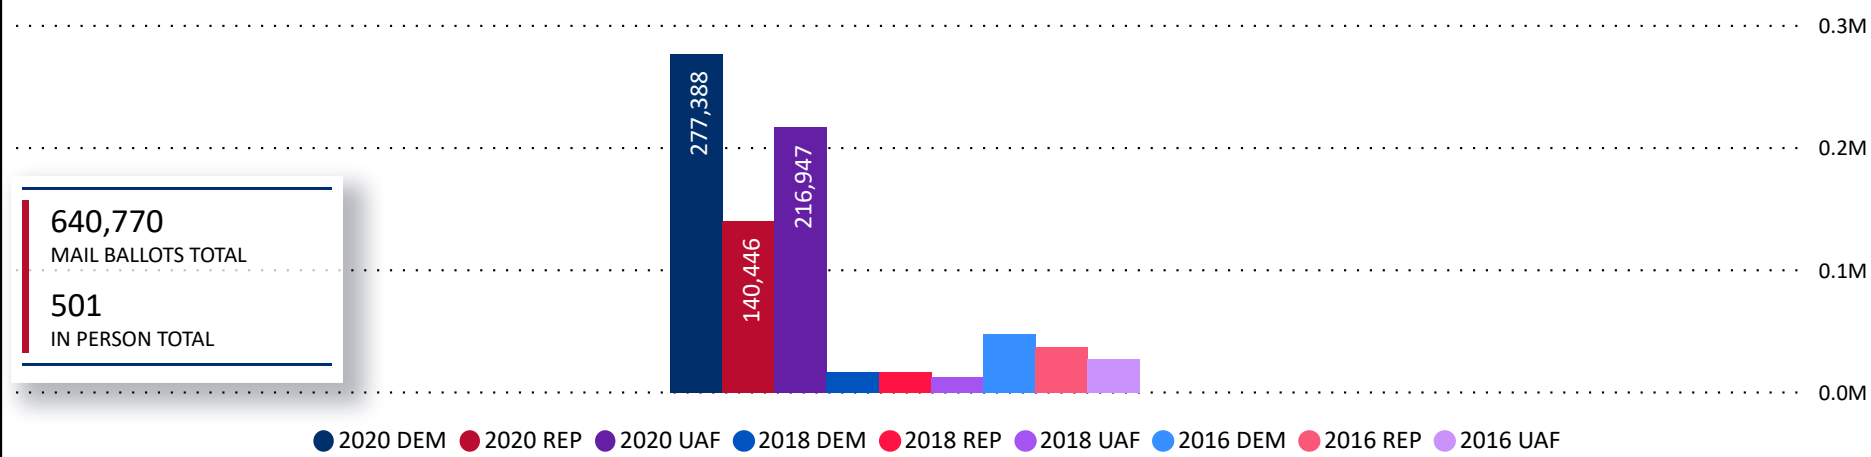

Total Ballots Returned

(as of October 18, 2020)

641,271

October 19, 2020

16 Days Out from Election Day

Ballots Returned 16 Days Out by Major Party Registration

Ballots Returned by Party Registration

Trend Line of Ballots Returned by Day 2016, 2018 & 2020 by Major Party Registration

Percent of Total Active Voters by Party Registration

Total Ballots Returned

(as of October 18, 2020)

641,271

October 19, 2020

16 Days Out from Election Day

Ballots Returned by Gender/Age Range

Ballots Returned by Age Range

Total Ballots Returned

(as of October 18, 2020)

641,271

October 19, 2020

16 Days Out from Election Day

2020 General Election Ballot Return Reporting:
Comparison of 2020, 2018, & 2016 by Gender and Age
& Major Party