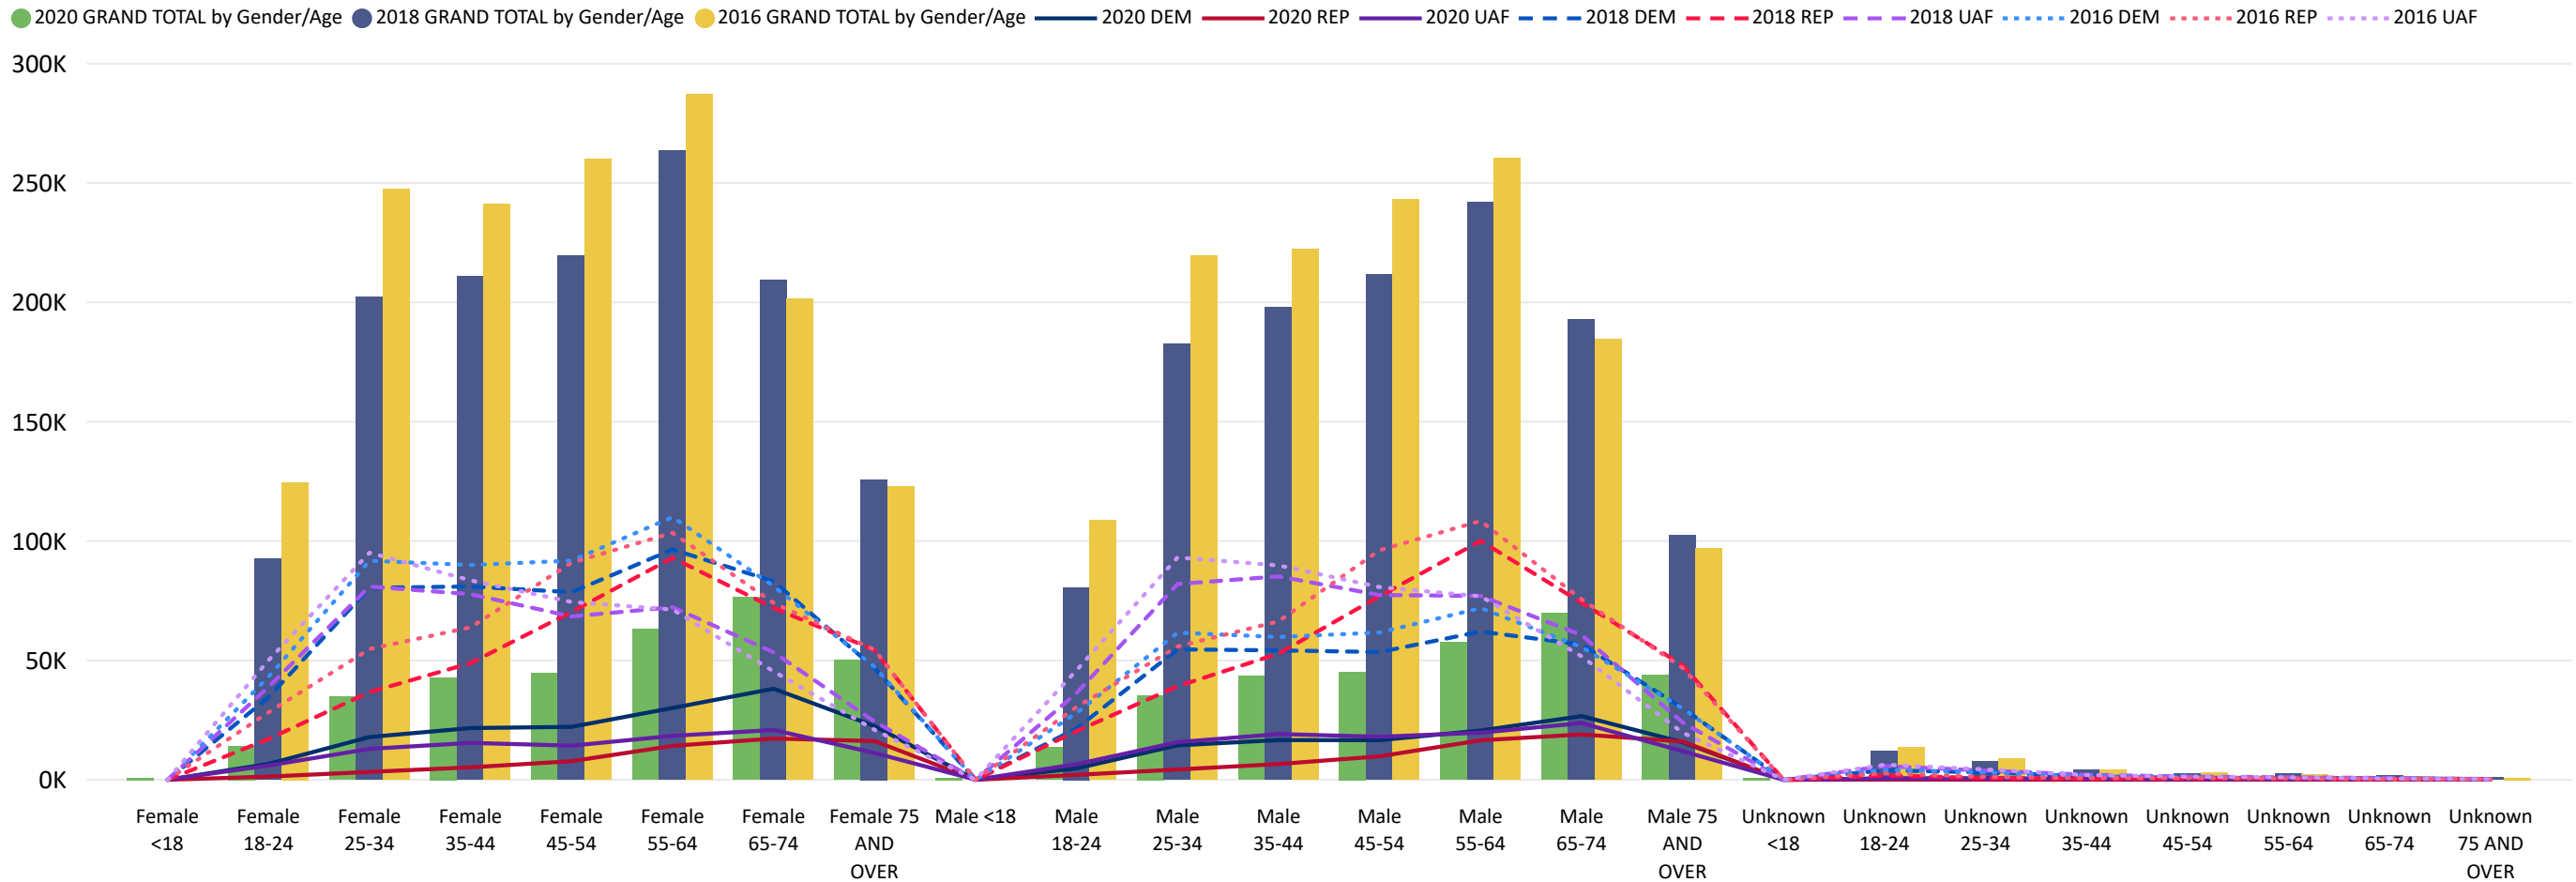

Total Ballots Returned

(as of October 18, 2020)

641,271

October 19, 2020

16 Days Out from Election Day

Ballots Returned 16 Days Out by Major Party Registration

Ballots Returned by Party Registration

Trend Line of Ballots Returned by Day 2016, 2018 & 2020 by Major Party Registration

Percent of Total Active Voters by Party Registration

Total Ballots Returned

(as of October 18, 2020)

641,271

October 19, 2020

16 Days Out from Election Day

Ballots Returned by Gender/Age Range

Ballots Returned by Age Range

Total Ballots Returned

(as of October 18, 2020)

641,271

October 19, 2020

16 Days Out from Election Day

2020 General Election Ballot Return Reporting:
Comparison of 2020, 2018, & 2016 by Gender and Age
& Major Party

Chart reflects current totals for 2020
and final totals from 2018 & 2016

Comparison of Ballots Returned by Gender/Age Range & Major Party 2020, 2018, & 2016

Total Ballots Returned

(as of October 18, 2020)