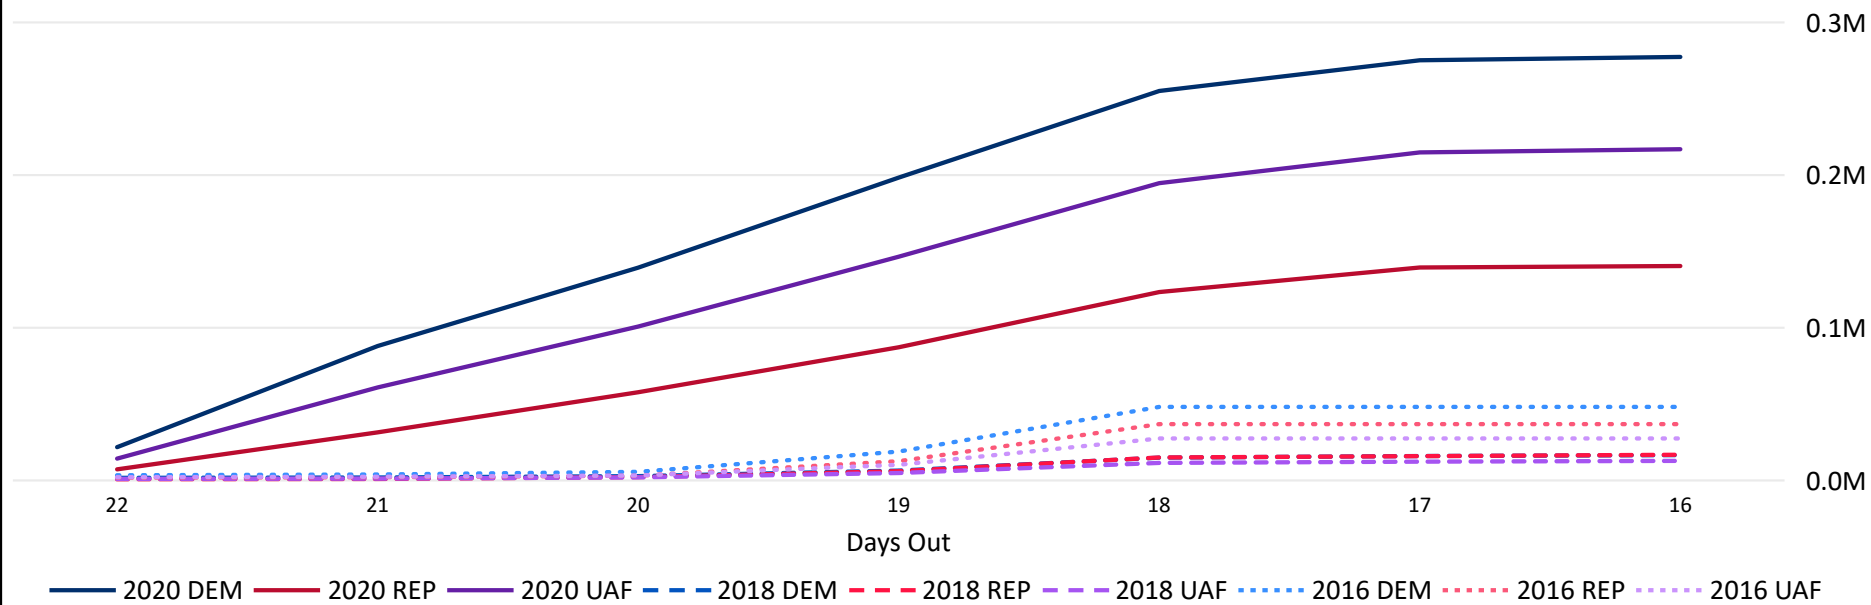

Total Ballots Returned

(as of October 18, 2020)

641,271

October 19, 2020

16 Days Out from Election Day

Ballots Returned 16 Days Out by Major Party Registration

Ballots Returned by Party Registration

Trend Line of Ballots Returned by Day 2016, 2018 & 2020 by Major Party Registration

Percent of Total Active Voters by Party Registration

Total Ballots Returned

(as of October 18, 2020)

641,271

October 19, 2020

16 Days Out from Election Day

Ballots Returned by Gender/Age Range

Ballots Returned by Age Range

Total Ballots Returned

(as of October 18, 2020)

641,271

October 19, 2020

16 Days Out from Election Day

2020 General Election Ballot Return Reporting:
Comparison of 2020, 2018, & 2016 by Gender and Age
& Major Party