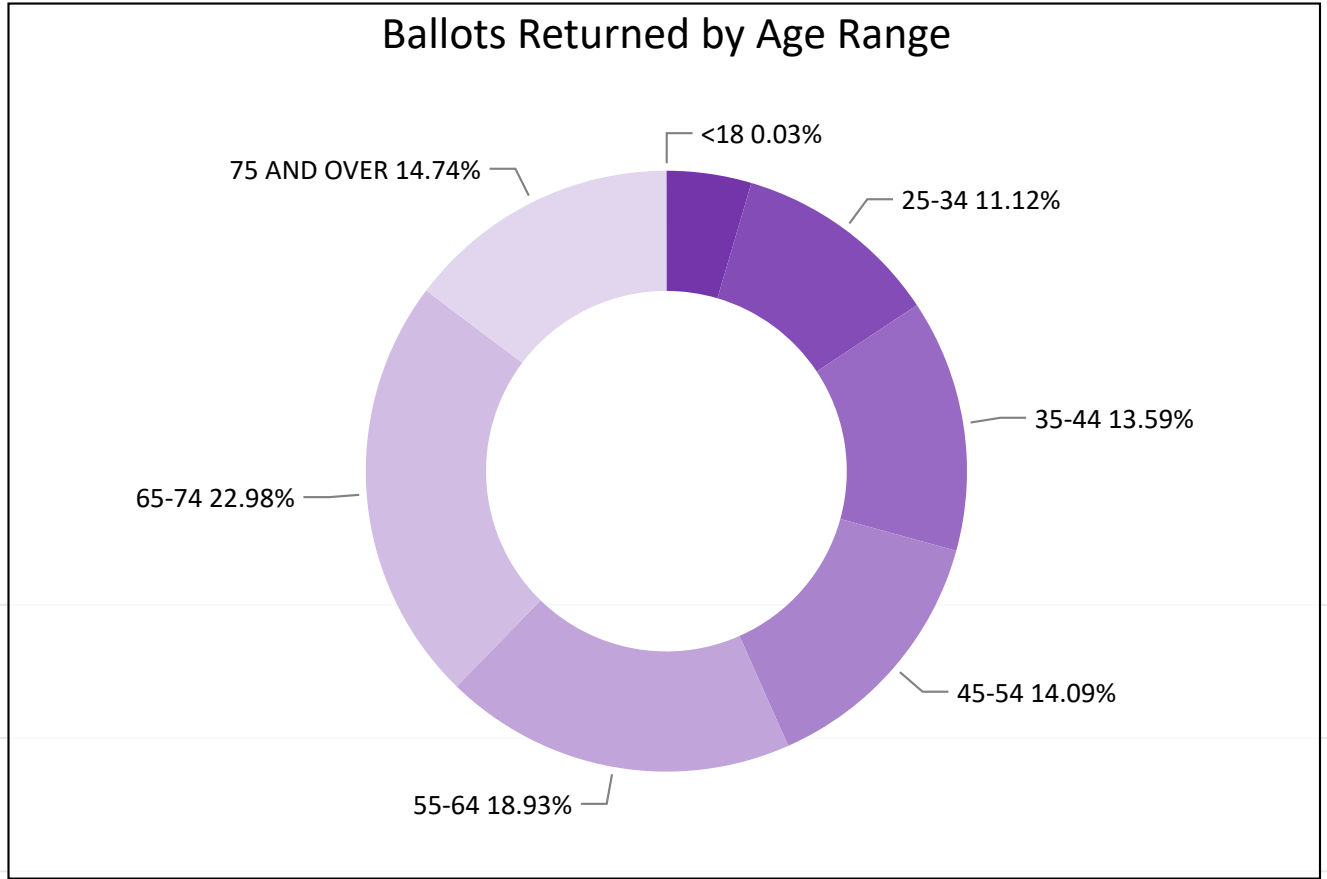

Total Ballots Returned

(as of October 18, 2020)

641,271

October 19, 2020

16 Days Out from Election Day

Ballots Returned 16 Days Out by Major Party Registration

Ballots Returned by Party Registration

Trend Line of Ballots Returned by Day 2016, 2018 & 2020 by Major Party Registration

Percent of Total Active Voters by Party Registration

Total Ballots Returned

(as of October 18, 2020)

641,271

October 19, 2020

16 Days Out from Election Day

Ballots Returned by Gender/Age Range

Ballots Returned by Age Range

Total Ballots Returned

(as of October 18, 2020)

641,271

October 19, 2020

16 Days Out from Election Day

2020 General Election Ballot Return Reporting:
Comparison of 2020, 2018, & 2016 by Gender and Age
& Major Party

Chart reflects current totals for 2020
and final totals from 2018 & 2016

Comparison of Ballots Returned by Gender/Age Range & Major Party 2020, 2018, & 2016

Total Ballots Returned

(as of October 18, 2020)