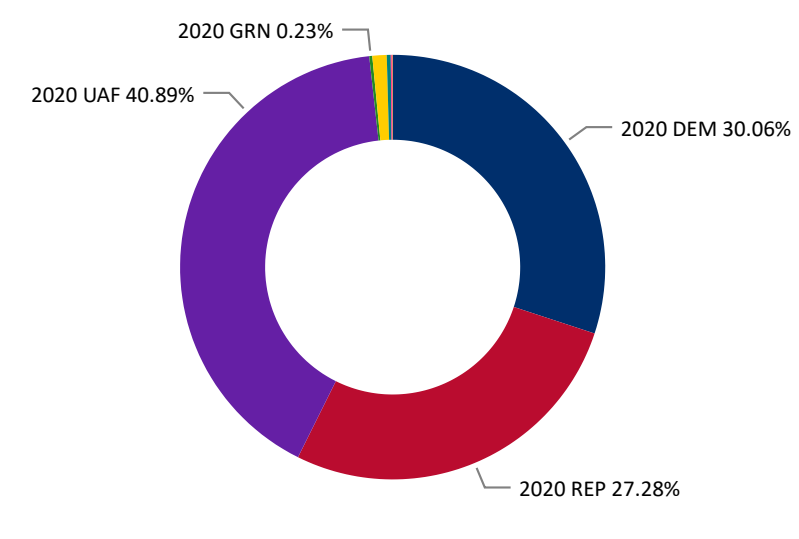

Total Ballots Returned

(as of October 18, 2020)

641,271

October 19, 2020

16 Days Out from Election Day

Ballots Returned 16 Days Out by Major Party Registration

Ballots Returned by Party Registration

Trend Line of Ballots Returned by Day 2016, 2018 & 2020 by Major Party Registration

Percent of Total Active Voters by Party Registration

Total Ballots Returned

(as of October 18, 2020)

641,271

October 19, 2020

16 Days Out from Election Day

Ballots Returned by Gender/Age Range

Ballots Returned by Age Range

Total Ballots Returned

(as of October 18, 2020)

641,271

October 19, 2020

16 Days Out from Election Day

2020 General Election Ballot Return Reporting:
Comparison of 2020, 2018, & 2016 by Gender and Age
& Major Party