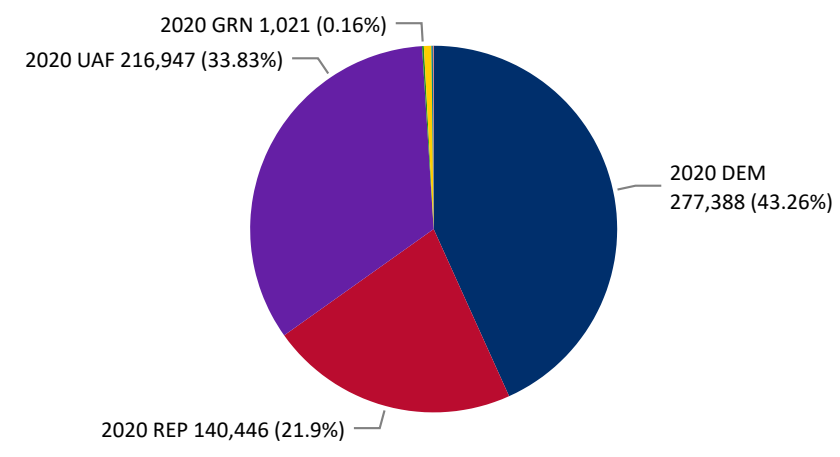

Total Ballots Returned

(as of October 18, 2020)

641,271

October 19, 2020

16 Days Out from Election Day

Ballots Returned 16 Days Out by Major Party Registration

Ballots Returned by Party Registration

Trend Line of Ballots Returned by Day 2016, 2018 & 2020 by Major Party Registration

Percent of Total Active Voters by Party Registration

Total Ballots Returned

(as of October 18, 2020)

641,271

October 19, 2020

16 Days Out from Election Day

Ballots Returned by Gender/Age Range

Ballots Returned by Age Range

Total Ballots Returned

(as of October 18, 2020)

641,271

October 19, 2020

16 Days Out from Election Day

2020 General Election Ballot Return Reporting:
Comparison of 2020, 2018, & 2016 by Gender and Age
& Major Party