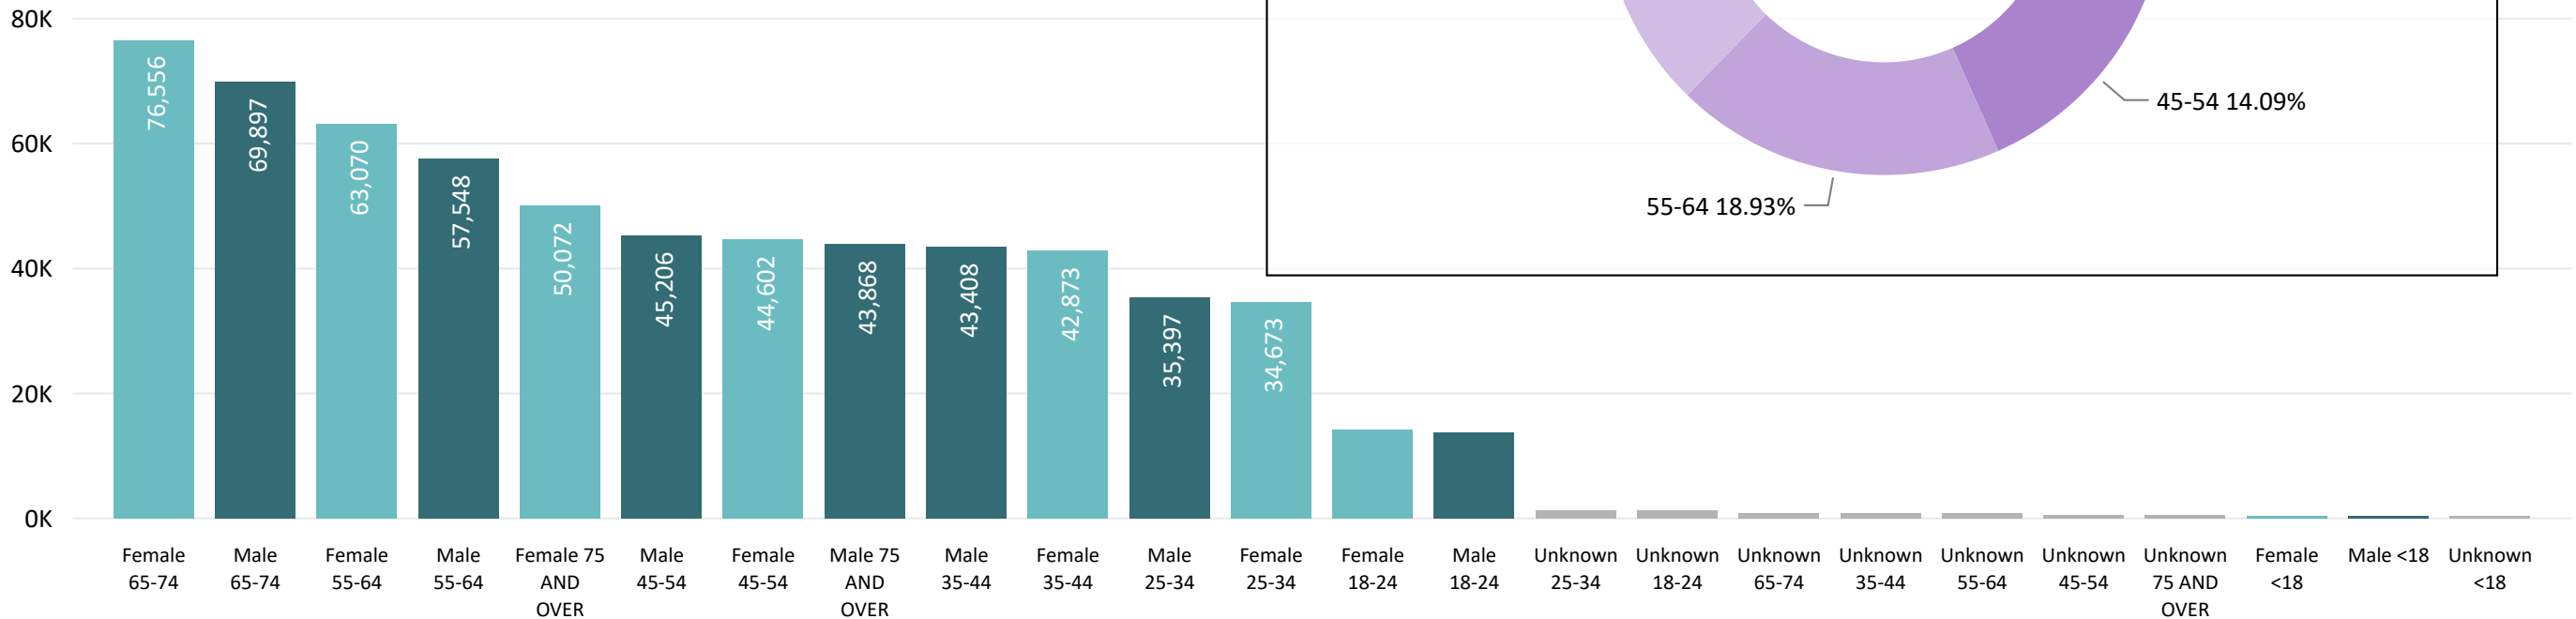

Total Ballots Returned

(as of October 18, 2020)

641,271

October 19, 2020

16 Days Out from Election Day

Ballots Returned 16 Days Out by Major Party Registration

Ballots Returned by Party Registration

Trend Line of Ballots Returned by Day 2016, 2018 & 2020 by Major Party Registration

Percent of Total Active Voters by Party Registration

Total Ballots Returned

(as of October 18, 2020)

641,271

October 19, 2020

16 Days Out from Election Day

Ballots Returned by Gender/Age Range

Ballots Returned by Age Range

Total Ballots Returned

(as of October 18, 2020)

641,271

October 19, 2020

16 Days Out from Election Day

2020 General Election Ballot Return Reporting:
Comparison of 2020, 2018, & 2016 by Gender and Age
& Major Party

Chart reflects current totals for 2020
and final totals from 2018 & 2016

Comparison of Ballots Returned by Gender/Age Range & Major Party 2020, 2018, & 2016

Total Ballots Returned

(as of October 18, 2020)