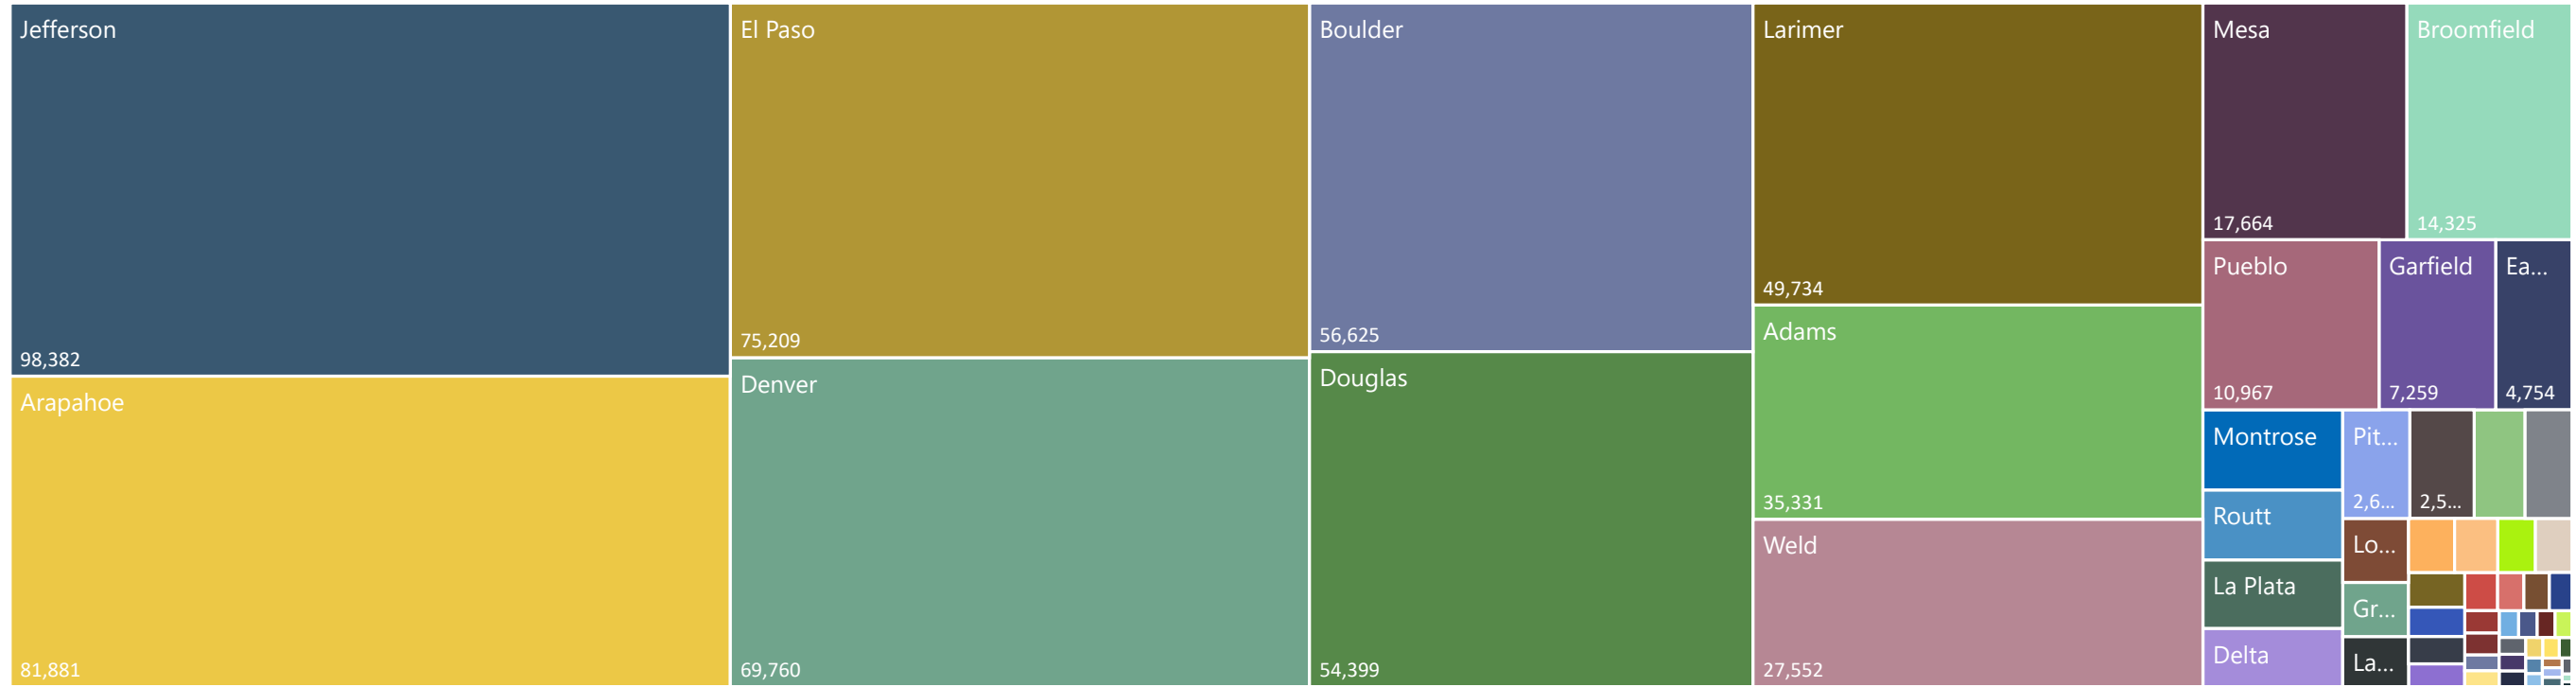

Total Ballots Returned

(as of October 18, 2020)

641,271

October 19, 2020

16 Days Out from Election Day

Ballots Returned 16 Days Out by Major Party Registration

Ballots Returned by Party Registration

Trend Line of Ballots Returned by Day 2016, 2018 & 2020 by Major Party Registration

Total Ballots Returned

(as of October 18, 2020)

641,271

October 19, 2020

16 Days Out from Election Day

2020 General Election Ballot Return Reporting:
Comparison of 2020, 2018, & 2016 by Gender and Age
& Major Party

Chart reflects current totals for 2020
and final totals from 2018 & 2016

Comparison of Ballots Returned by Gender/Age Range & Major Party 2020, 2018, & 2016

Total Ballots Returned

(as of October 18, 2020)

October 19, 2020

2020 General Election Ballot Return Reporting: by County

641,271

16 Days Out from Election Day

35,331	184	81,881	460	190	469	56,625	14,325	2,026	202
Adams	Alamosa	Arapahoe	Archuleta	Baca	Bent	Boulder	Broomfield	Chaffee	Cheyenne
130	0	367	10	81	2,983	69,760	29	54,399	4,754
Clear Creek	Conejos	Costilla	Crowley	Custer	Delta	Denver	Dolores	Douglas	Eagle
75,209	283	95	7,259	70	1,309	96	153	715	176
El Paso	Elbert	Fremont	Garfield	Gilpin	Grand	Gunnison	Hinsdale	Huerfano	Jackson
98,382	160	356	3,504	274	49,734	1,203	68	1,543	17,664
Jefferson	Kiowa	Kit Carson	La Plata	Lake	Larimer	Las Animas	Lincoln	Logan	Mesa
10	17	2,560	4,111	563	912	748	57	0	2,667
Mineral	Moffat	Montezuma	Montrose	Morgan	Otero	Ouray	Park	Phillips	Pitkin
123	10,967	600	724	3,570	162	0	853	166	1,865
Prowers	Pueblo	Rio Blanco	Rio Grande	Routt	Saguache	San Juan	San Miguel	Sedgwick	Summit
69	200	27,552	316						
Teller	Washington	Weld	Yuma						