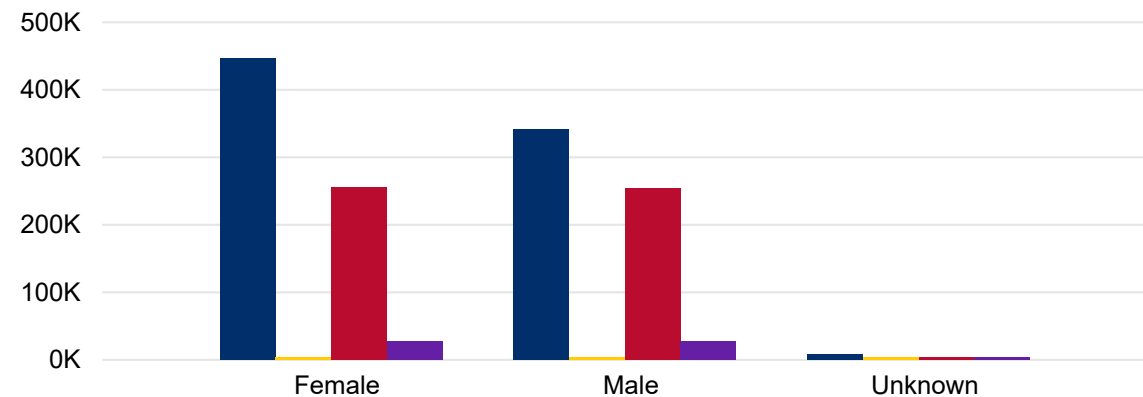

Colorado Secretary of State

2020 State Primary

Ballot Returns by Gender/Age

Election Day

All totals as of June 30, 2020 at 4:00 PM

Total Ballots Tabulated by Age Range

AGE RANGE ● <18 ● 18-24 ● 25-34 ● 35-44 ● 45-54 ● 55-64 ● 65-74 ● 75+

Total Ballots Tabulated by Gender/Age Range

Colorado Secretary of State

2020 State Primary

Ballot Returns by Gender/Age

Election Day

All totals as of June 30, 2020 at 4:00 PM

Total Ballots Tabulated by Gender

DEM Total LBR Total REP Total IN PROCESS

Ballot Type Tabulated by Age Range

DEM Total LBR Total REP Total IN PROCESS