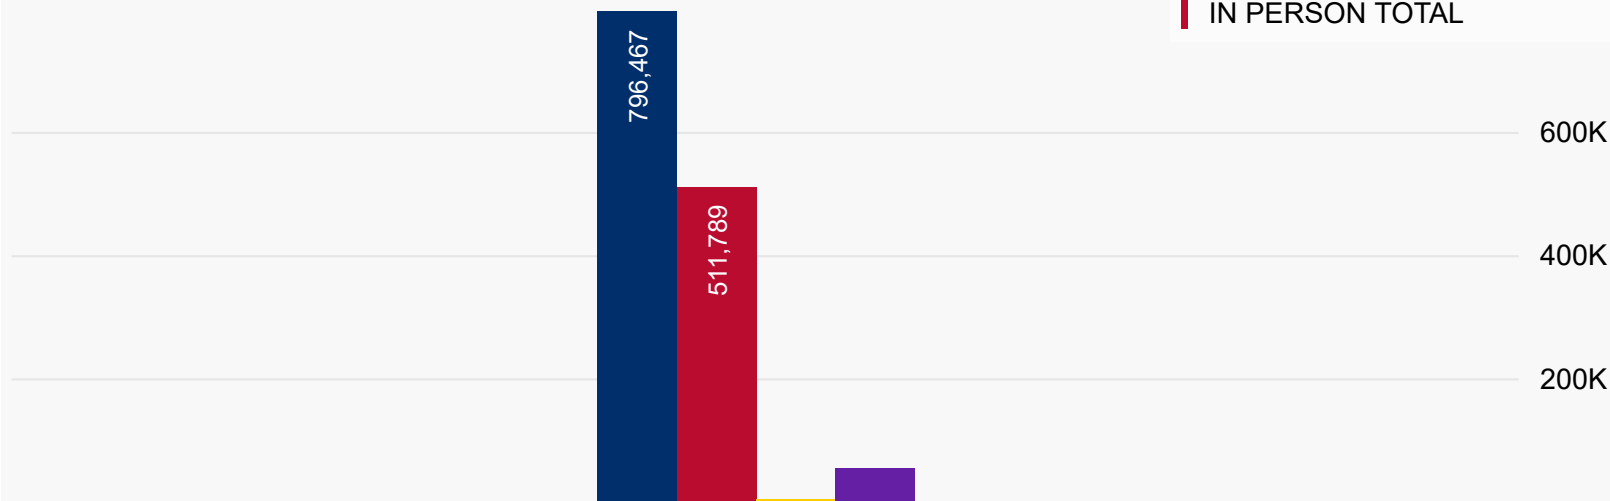

Colorado Secretary of State

1,370,184

TOTAL BALLOTS RETURNED

2020 State Primary

Ballot Return Reporting Election Day

All totals as of June 30, 2020 at 4:00 PM

Ballots Returned Election Day as of 12:00 PM

DEM REP LBR IN PROCESS

1,362,385
MAIL BALLOTS TOTAL
7,799
IN PERSON TOTAL

2020 State Primary Eligible Active Voters

State Primary Comparison Trend Line 2020 & 2018

DEM LBR REP IN PROCESS 2018 DEM 2018 REP 2018 IN PROCESS

Colorado Secretary of State