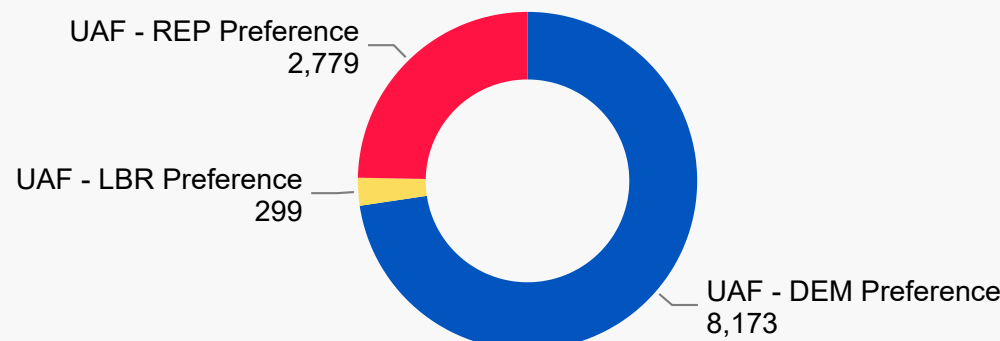

2020 State Primary

Ballot Return Reporting Election Day

All totals as of June 30, 2020 at 4:00 PM

2020 State Primary Unaffiliated Voters

1,417,721
UAF - No Preference

8,173
UAF - DEM Preference

299
UAF - LBR Preference

2,779
UAF - REP Preference

Ballot Type Returned by Unaffiliated

Unaffiliated Preferences

435,190

UNAFFILIATED BALLOTS RETURNED

In Process Ballots

In Primary Elections, Unaffiliated voters who do not choose a party preference receive a packet of both major party ballots in the mail. In Process Ballots are those packets that have been returned, but have not yet been processed to determine which major party ballot was returned.

Colorado Secretary of State

2020 State Primary

Ballot Returns by Gender/Age

Election Day

All totals as of June 30, 2020 at 4:00 PM

Total Ballots Tabulated by Age Range

AGE RANGE ● <18 ● 18-24 ● 25-34 ● 35-44 ● 45-54 ● 55-64 ● 65-74 ● 75+