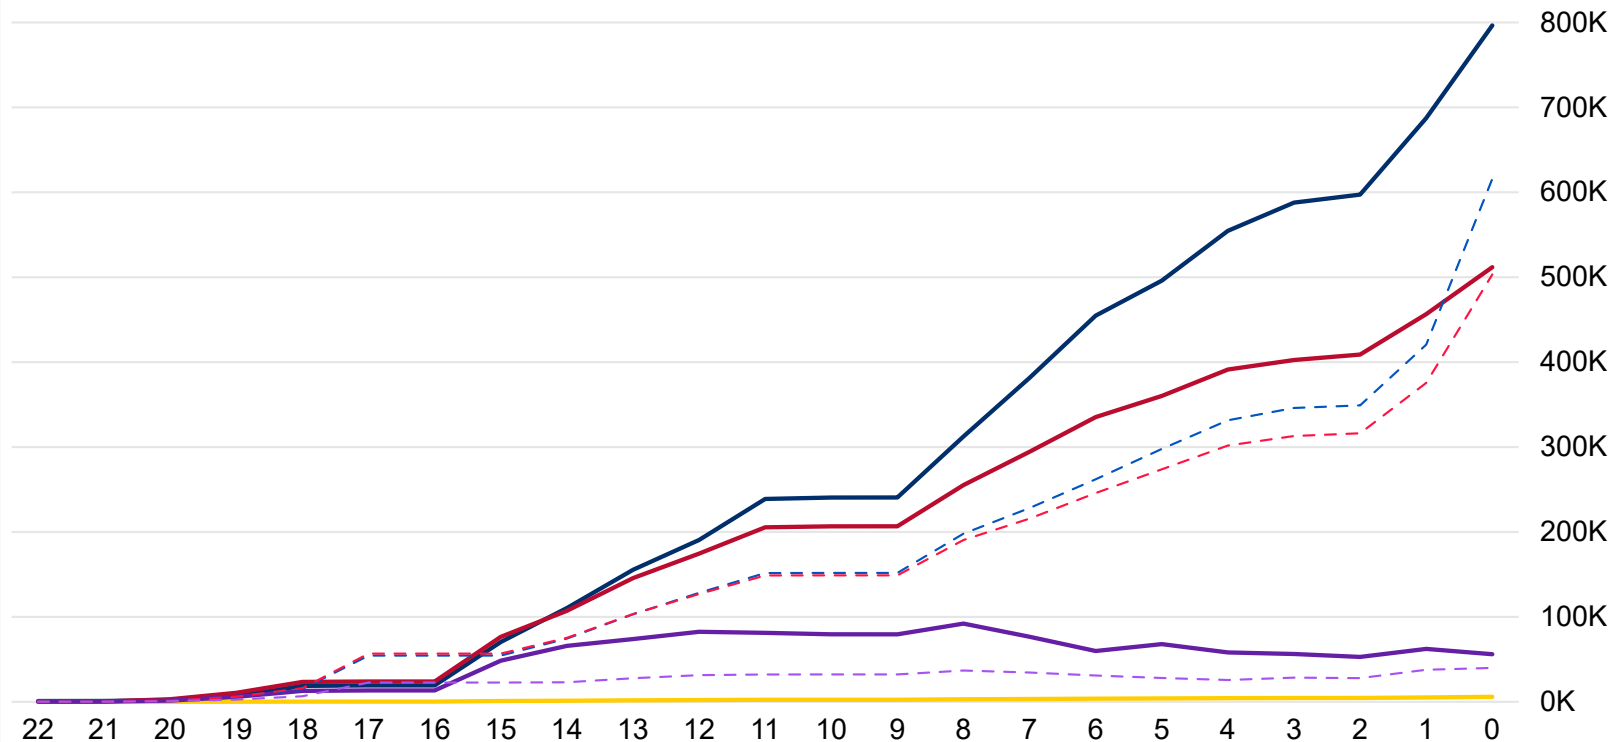

Colorado Secretary of State

1,370,184

TOTAL BALLOTS RETURNED

2020 State Primary

Ballot Return Reporting Election Day

All totals as of June 30, 2020 at 4:00 PM

Ballots Returned Election Day as of 12:00 PM

DEM REP LBR IN PROCESS

1,362,385
MAIL BALLOTS TOTAL
7,799
IN PERSON TOTAL

2020 State Primary Eligible Active Voters

State Primary Comparison Trend Line 2020 & 2018

DEM LBR REP IN PROCESS 2018 DEM 2018 REP 2018 IN PROCESS

Colorado Secretary of State

2020 State Primary

Ballot Return Reporting Election Day

All totals as of June 30, 2020 at 4:00 PM

2020 State Primary Unaffiliated Voters

1,417,721
UAF - No Preference

8,173
UAF - DEM Preference

299
UAF - LBR Preference

2,779
UAF - REP Preference

Ballot Type Returned by Unaffiliated

Unaffiliated Preferences

435,190

UNAFFILIATED BALLOTS RETURNED

In Process Ballots

In Primary Elections, Unaffiliated voters who do not choose a party preference receive a packet of both major party ballots in the mail. In Process Ballots are those packets that have been returned, but have not yet been processed to determine which major party ballot was returned.