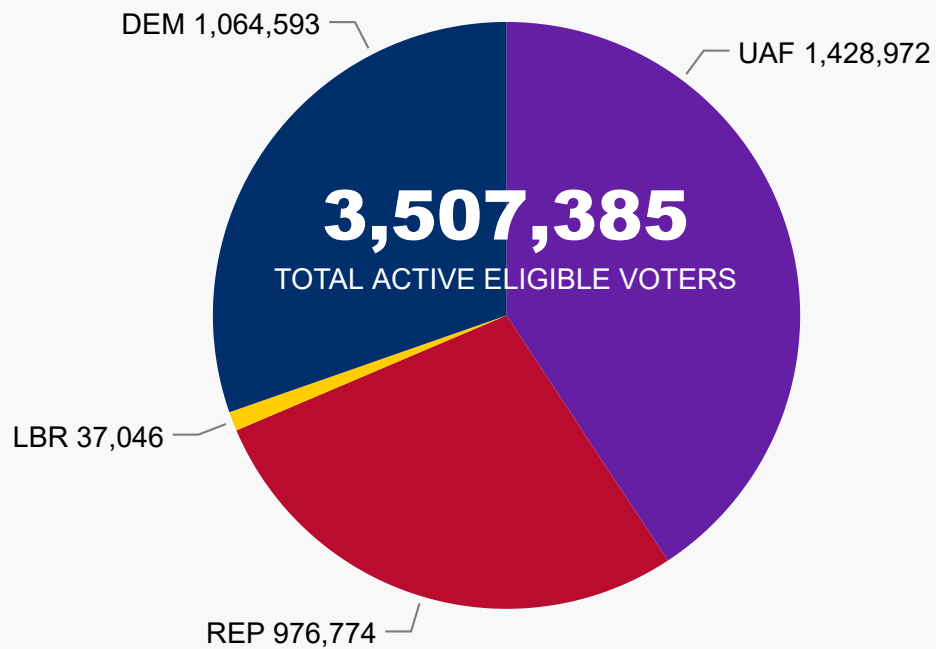

Colorado Secretary of State

1,370,184

TOTAL BALLOTS RETURNED

2020 State Primary

Ballot Return Reporting Election Day

All totals as of June 30, 2020 at 4:00 PM

Ballots Returned Election Day as of 12:00 PM

DEM REP LBR IN PROCESS

1,362,385
MAIL BALLOTS TOTAL
7,799
IN PERSON TOTAL

2020 State Primary Eligible Active Voters

State Primary Comparison Trend Line 2020 & 2018

DEM LBR REP IN PROCESS 2018 DEM 2018 REP 2018 IN PROCESS

Colorado Secretary of State

2020 State Primary

Ballot Return Reporting Election Day

All totals as of June 30, 2020 at 4:00 PM

2020 State Primary Unaffiliated Voters

1,417,721
UAF - No Preference

8,173
UAF - DEM Preference

299
UAF - LBR Preference

2,779
UAF - REP Preference

Ballot Type Returned by Unaffiliated

Unaffiliated Preferences

435,190

UNAFFILIATED BALLOTS RETURNED

In Process Ballots

In Primary Elections, Unaffiliated voters who do not choose a party preference receive a packet of both major party ballots in the mail. In Process Ballots are those packets that have been returned, but have not yet been processed to determine which major party ballot was returned.