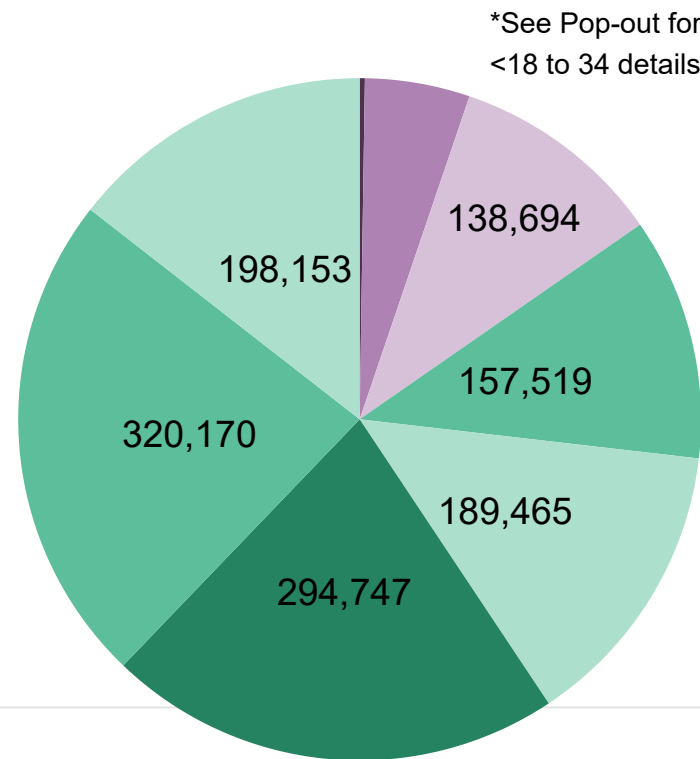

2,779
UAF - REP Preference

Ballot Type Returned by Unaffiliated

Unaffiliated Preferences

435,190

UNAFFILIATED BALLOTS RETURNED

In Process Ballots

In Primary Elections, Unaffiliated voters who do not choose a party preference receive a packet of both major party ballots in the mail. In Process Ballots are those packets that have been returned, but have not yet been processed to determine which major party ballot was returned.

Colorado Secretary of State

2020 State Primary

Ballot Returns by Gender/Age

Election Day

All totals as of June 30, 2020 at 4:00 PM

Total Ballots Tabulated by Age Range

AGE RANGE ● <18 ● 18-24 ● 25-34 ● 35-44 ● 45-54 ● 55-64 ● 65-74 ● 75+

Total Ballots Tabulated by Gender/Age Range

Colorado Secretary of State

2020 State Primary

Ballot Returns by Gender/Age

Election Day

All totals as of June 30, 2020 at 4:00 PM

Total Ballots Tabulated by Gender

DEM Total LBR Total REP Total IN PROCESS

Ballot Type Tabulated by Age Range

DEM Total LBR Total REP Total IN PROCESS