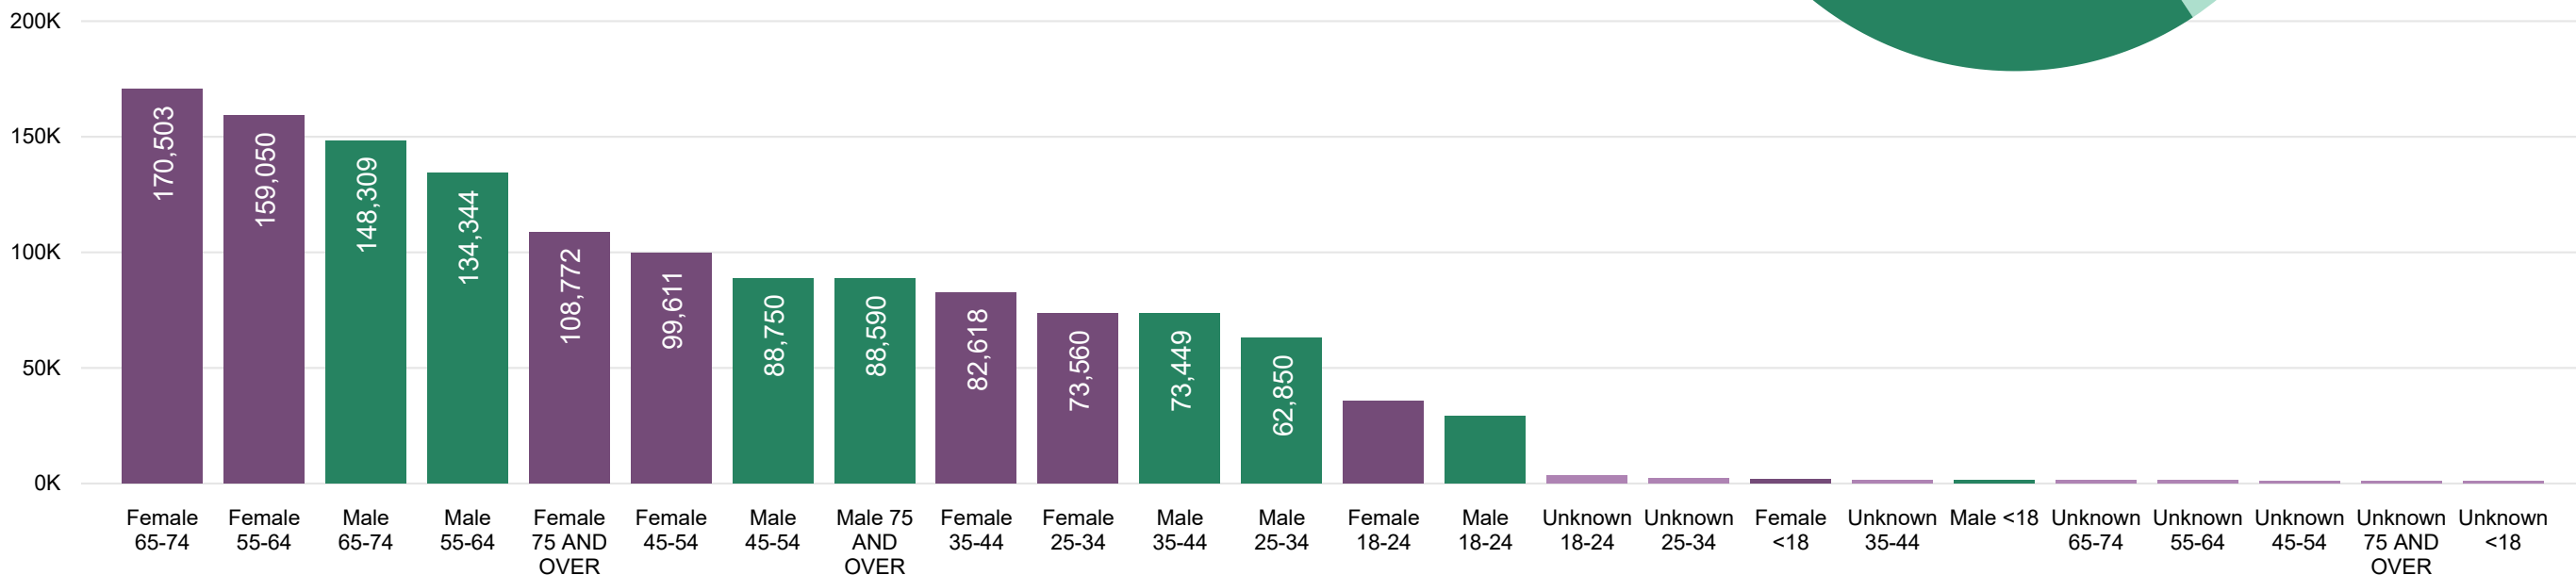

2,779
UAF - REP Preference

Ballot Type Returned by Unaffiliated

Unaffiliated Preferences

435,190

UNAFFILIATED BALLOTS RETURNED

In Process Ballots

In Primary Elections, Unaffiliated voters who do not choose a party preference receive a packet of both major party ballots in the mail. In Process Ballots are those packets that have been returned, but have not yet been processed to determine which major party ballot was returned.

Colorado Secretary of State

2020 State Primary

Ballot Returns by Gender/Age

Election Day

All totals as of June 30, 2020 at 4:00 PM

Total Ballots Tabulated by Age Range

AGE RANGE ● <18 ● 18-24 ● 25-34 ● 35-44 ● 45-54 ● 55-64 ● 65-74 ● 75+

Total Ballots Tabulated by Gender/Age Range

Colorado Secretary of State

2020 State Primary

Ballot Returns by Gender/Age

Election Day

All totals as of June 30, 2020 at 4:00 PM

Total Ballots Tabulated by Gender

DEM Total LBR Total REP Total IN PROCESS

Ballot Type Tabulated by Age Range

DEM Total LBR Total REP Total IN PROCESS