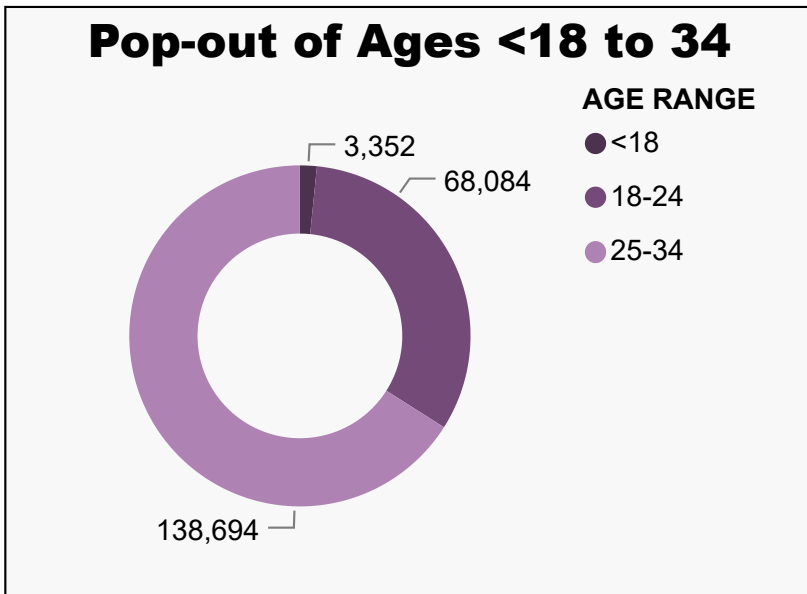

2,779
UAF - REP Preference

Ballot Type Returned by Unaffiliated

Unaffiliated Preferences

435,190

UNAFFILIATED BALLOTS RETURNED

In Process Ballots

In Primary Elections, Unaffiliated voters who do not choose a party preference receive a packet of both major party ballots in the mail. In Process Ballots are those packets that have been returned, but have not yet been processed to determine which major party ballot was returned.

Colorado Secretary of State

2020 State Primary

Ballot Returns by Gender/Age

Election Day

All totals as of June 30, 2020 at 4:00 PM

Total Ballots Tabulated by Age Range

AGE RANGE ● <18 ● 18-24 ● 25-34 ● 35-44 ● 45-54 ● 55-64 ● 65-74 ● 75+

Total Ballots Tabulated by Gender/Age Range

Colorado Secretary of State

2020 State Primary

Ballot Returns by Gender/Age

Election Day

All totals as of June 30, 2020 at 4:00 PM

Total Ballots Tabulated by Gender

DEM Total LBR Total REP Total IN PROCESS

Ballot Type Tabulated by Age Range

DEM Total LBR Total REP Total IN PROCESS