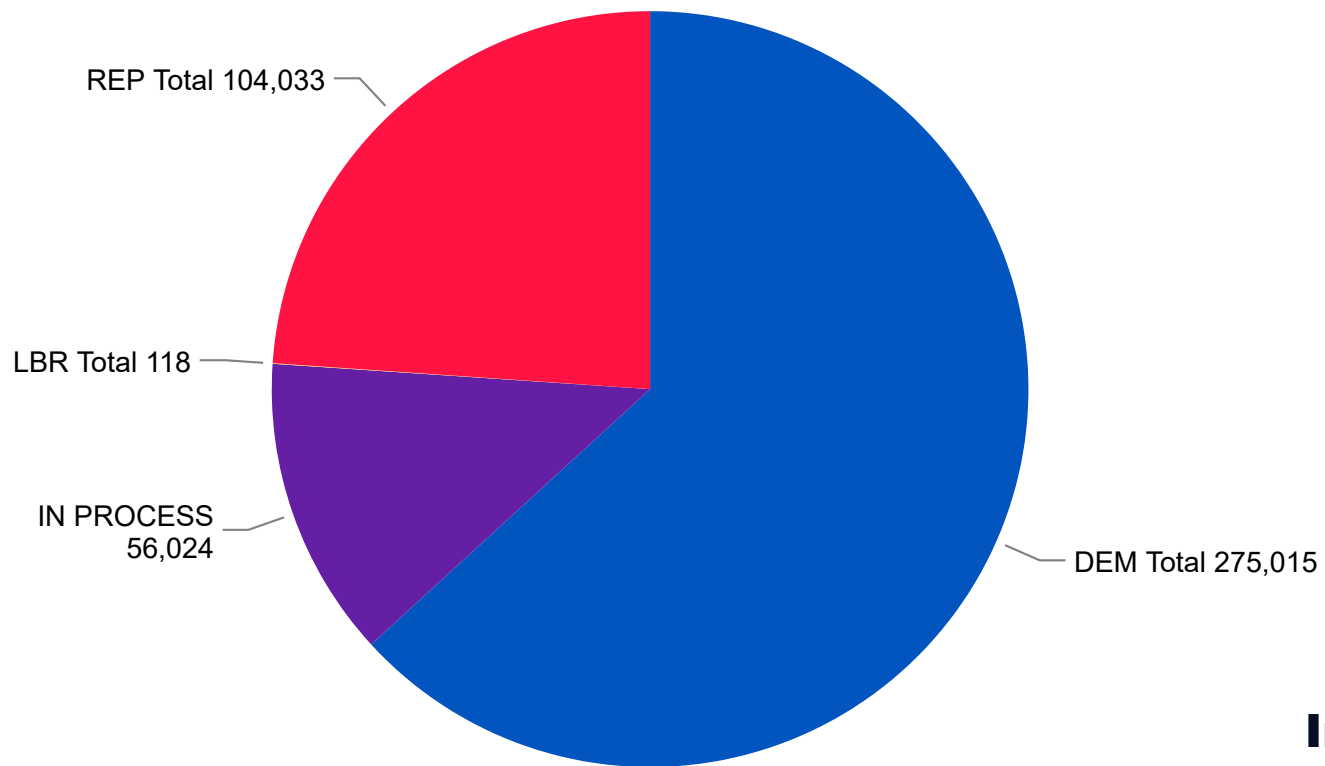

Colorado Secretary of State

1,370,184

TOTAL BALLOTS RETURNED

2020 State Primary

Ballot Return Reporting Election Day

All totals as of June 30, 2020 at 4:00 PM

Ballots Returned Election Day as of 12:00 PM

DEM REP LBR IN PROCESS

2020 State Primary

Ballot Return Reporting Election Day

All totals as of June 30, 2020 at 4:00 PM

2020 State Primary Unaffiliated Voters

1,417,721
UAF - No Preference

8,173
UAF - DEM Preference

299
UAF - LBR Preference

2,779
UAF - REP Preference

Ballot Type Returned by Unaffiliated

Unaffiliated Preferences

435,190

UNAFFILIATED BALLOTS RETURNED

In Process Ballots

In Primary Elections, Unaffiliated voters who do not choose a party preference receive a packet of both major party ballots in the mail. In Process Ballots are those packets that have been returned, but have not yet been processed to determine which major party ballot was returned.

Colorado Secretary of State

2020 State Primary

Ballot Returns by Gender/Age

Election Day

All totals as of June 30, 2020 at 4:00 PM

Total Ballots Tabulated by Age Range

AGE RANGE ● <18 ● 18-24 ● 25-34 ● 35-44 ● 45-54 ● 55-64 ● 65-74 ● 75+