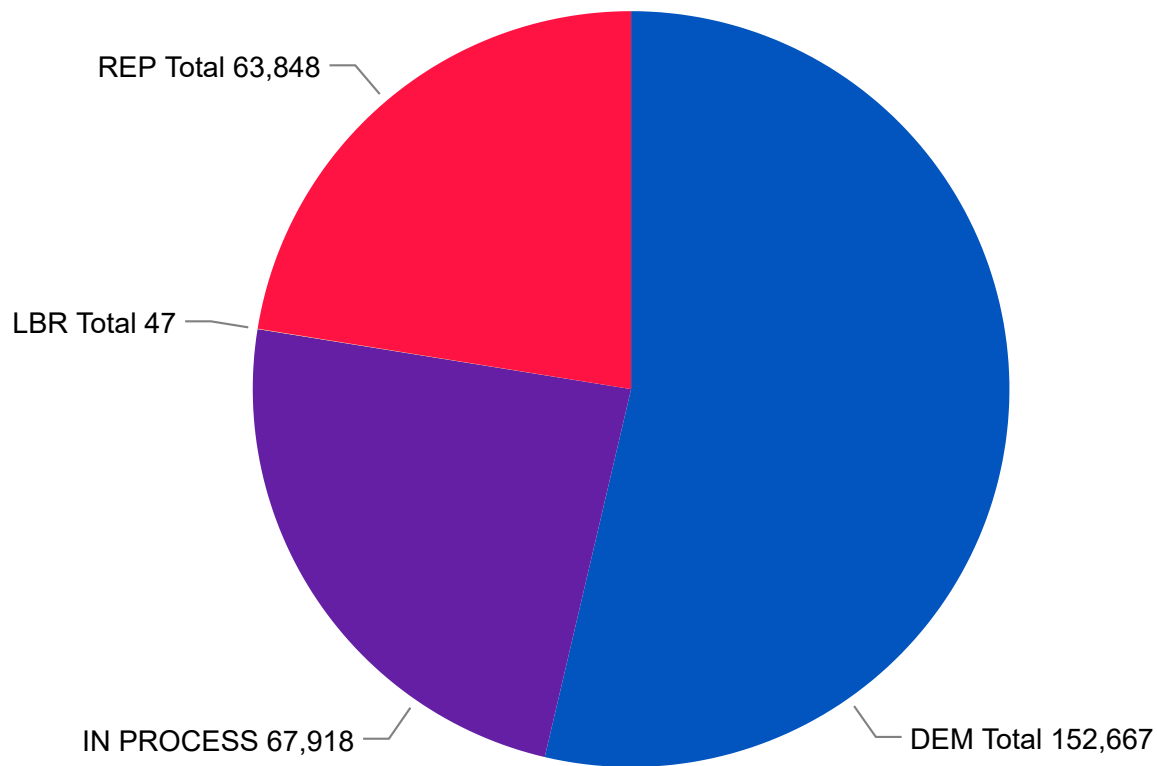

Colorado Secretary of State

928,028

TOTAL BALLOTS RETURNED

2020 State Primary

Ballot Return Reporting 5 Days Out

All totals as of June 25, 2020

Ballots Returned 5 Days Out

DEM REP LBR IN PROCESS

2020 State Primary

Unaffiliated Turnout 5 Days Out

All totals as of June 25, 2020

2020 State Primary Unaffiliated Voters

1,414,012
UAF - No Preference

7,987
UAF - DEM Preference

279
UAF - LBR Preference

2,716
UAF - REP Preference

Ballot Type Returned by Unaffiliated

Unaffiliated Preferences

284,480

UNAFFILIATED BALLOTS RETURNED

In Process Ballots

In Primary Elections, Unaffiliated voters who do not choose a party preference receive a packet of both major party ballots in the mail. In Process Ballots are those packets that have been returned, but have not yet been processed to determine which major party ballot was returned.

Colorado Secretary of State

2020 State Primary
 Ballot Returns by Gender/Age
5 Days Out
 All totals as of June 25, 2020

Total Ballots Tabulated by Age Range

AGE RANGE ● <18 ● 18-24 ● 25-34 ● 35-44 ● 45-54 ● 55-64 ● 65-74 ● 75+