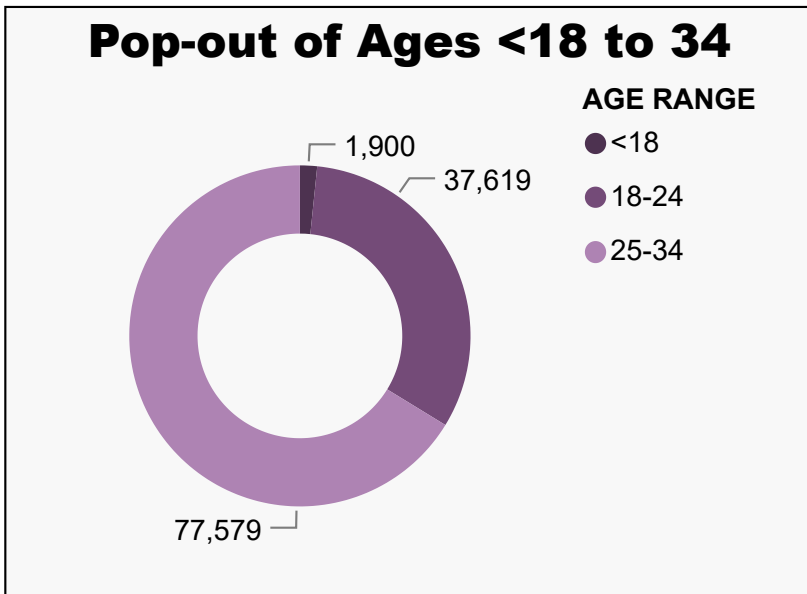

2020 State Primary

Unaffiliated Turnout 5 Days Out

All totals as of June 25, 2020

2020 State Primary Unaffiliated Voters

1,414,012
UAF - No Preference

7,987
UAF - DEM Preference

279
UAF - LBR Preference

2,716
UAF - REP Preference

Ballot Type Returned by Unaffiliated

Unaffiliated Preferences

284,480

UNAFFILIATED BALLOTS RETURNED

In Process Ballots

In Primary Elections, Unaffiliated voters who do not choose a party preference receive a packet of both major party ballots in the mail. In Process Ballots are those packets that have been returned, but have not yet been processed to determine which major party ballot was returned.

Colorado Secretary of State

2020 State Primary
 Ballot Returns by Gender/Age
5 Days Out
 All totals as of June 25, 2020

Total Ballots Tabulated by Age Range

AGE RANGE ● <18 ● 18-24 ● 25-34 ● 35-44 ● 45-54 ● 55-64 ● 65-74 ● 75+