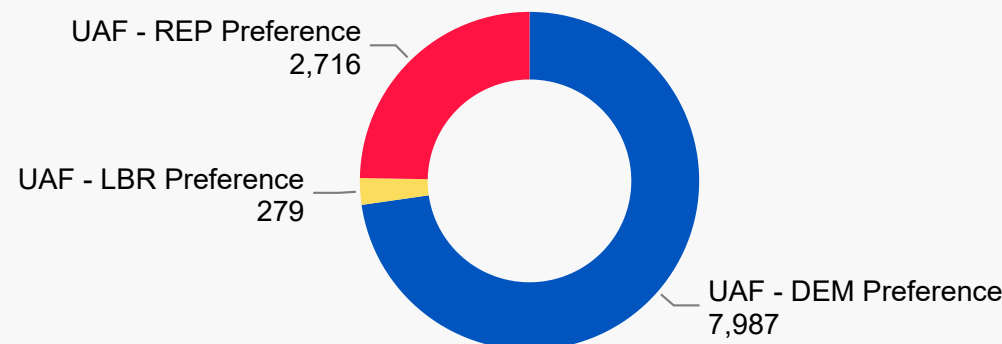

926,564
MAIL BALLOTS TOTAL
1,464
IN PERSON TOTAL

2020 State Primary Eligible Active Voters

State Primary Comparison Trend Line 2020 & 2018

DEM LBR REP IN PROCESS 2018 DEM 2018 REP 2018 IN PROCESS

Colorado Secretary of State

2020 State Primary

Unaffiliated Turnout 5 Days Out

All totals as of June 25, 2020

2020 State Primary Unaffiliated Voters

1,414,012
UAF - No Preference

7,987
UAF - DEM Preference

279
UAF - LBR Preference

2,716
UAF - REP Preference

Ballot Type Returned by Unaffiliated

Unaffiliated Preferences

284,480

UNAFFILIATED BALLOTS RETURNED

In Process Ballots

In Primary Elections, Unaffiliated voters who do not choose a party preference receive a packet of both major party ballots in the mail. In Process Ballots are those packets that have been returned, but have not yet been processed to determine which major party ballot was returned.

Colorado Secretary of State

2020 State Primary
 Ballot Returns by Gender/Age
5 Days Out
 All totals as of June 25, 2020

Total Ballots Tabulated by Age Range

AGE RANGE ● <18 ● 18-24 ● 25-34 ● 35-44 ● 45-54 ● 55-64 ● 65-74 ● 75+