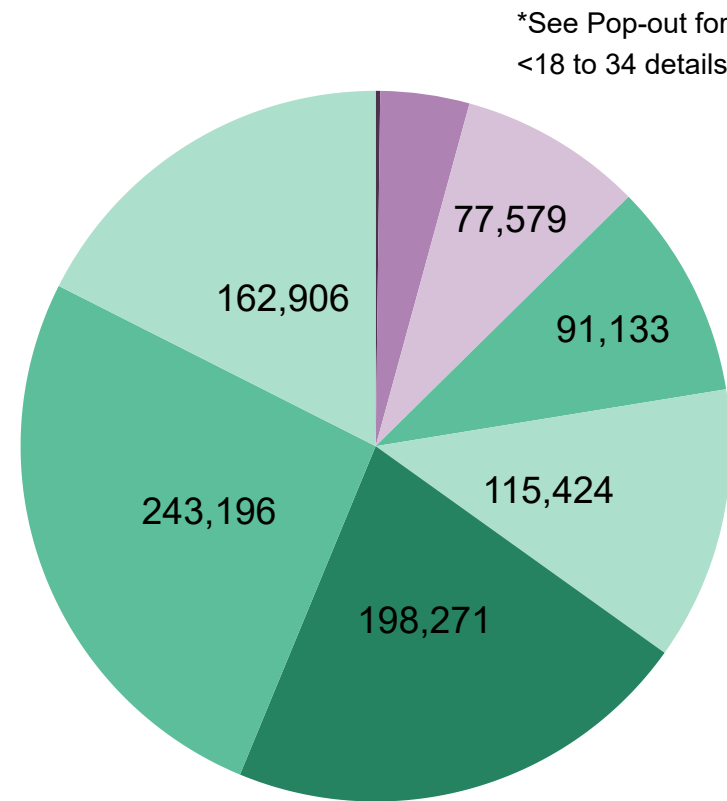

2020 State Primary

Unaffiliated Turnout 5 Days Out

All totals as of June 25, 2020

2020 State Primary Unaffiliated Voters

1,414,012
UAF - No Preference

7,987
UAF - DEM Preference

279
UAF - LBR Preference

2,716
UAF - REP Preference

Ballot Type Returned by Unaffiliated

Unaffiliated Preferences

284,480

UNAFFILIATED BALLOTS RETURNED

In Process Ballots

In Primary Elections, Unaffiliated voters who do not choose a party preference receive a packet of both major party ballots in the mail. In Process Ballots are those packets that have been returned, but have not yet been processed to determine which major party ballot was returned.

Colorado Secretary of State

2020 State Primary
 Ballot Returns by Gender/Age
5 Days Out
 All totals as of June 25, 2020

Total Ballots Tabulated by Age Range

AGE RANGE ● <18 ● 18-24 ● 25-34 ● 35-44 ● 45-54 ● 55-64 ● 65-74 ● 75+