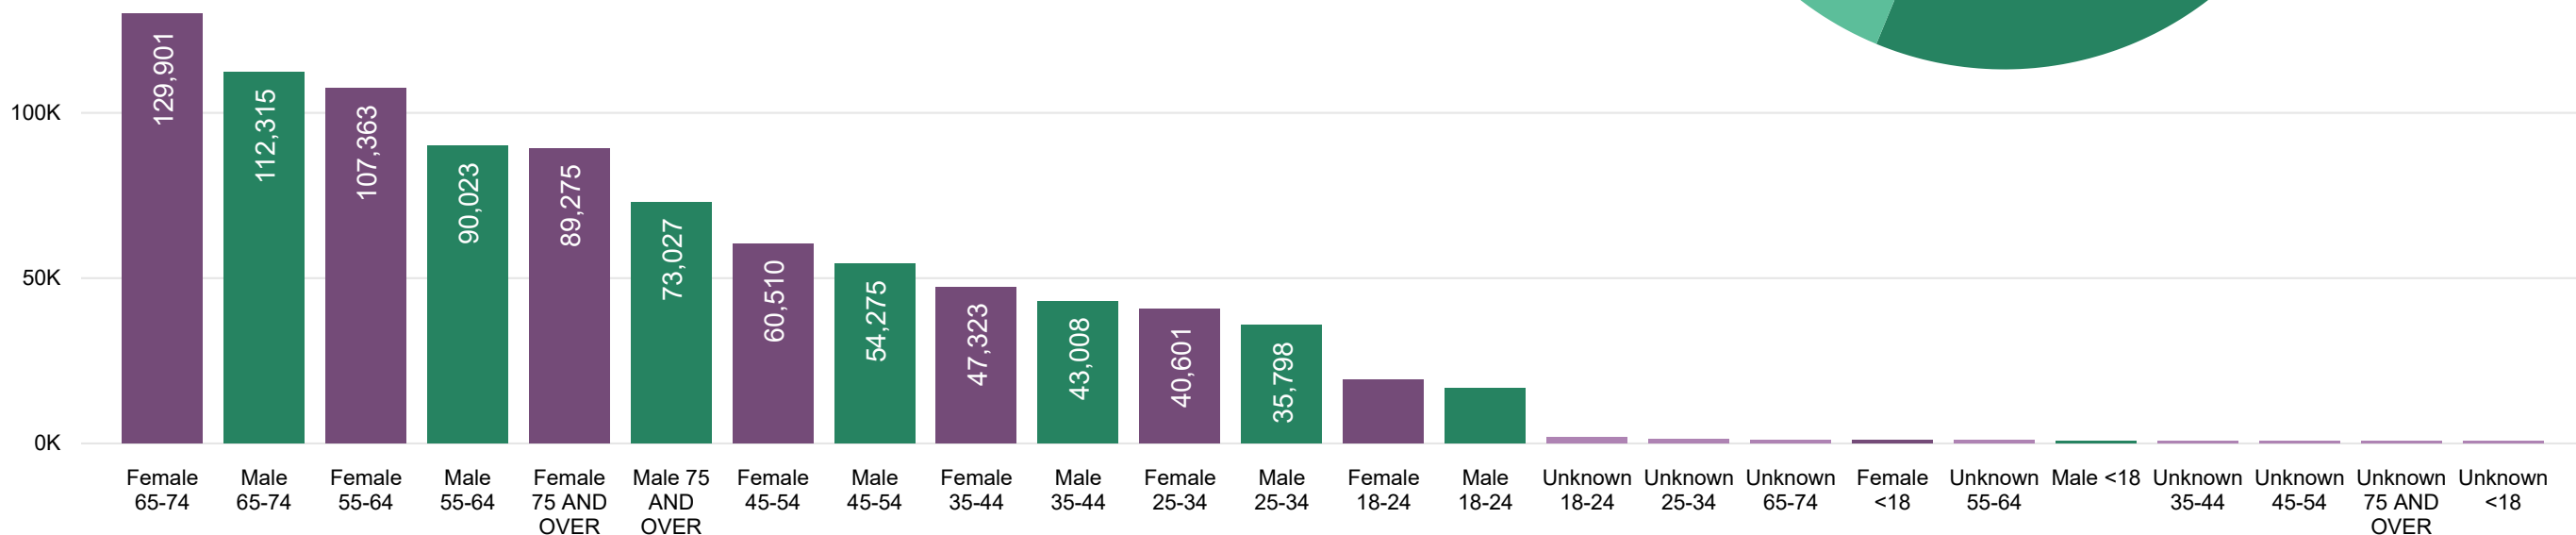

Colorado Secretary of State

2020 State Primary
 Ballot Returns by Gender/Age
5 Days Out
 All totals as of June 25, 2020

Total Ballots Tabulated by Age Range

AGE RANGE ● <18 ● 18-24 ● 25-34 ● 35-44 ● 45-54 ● 55-64 ● 65-74 ● 75+

Total Ballots Tabulated by Gender/Age Range

Colorado Secretary of State

2020 State Primary

Ballot Returns by Gender/Age

5 Days Out

All totals as of June 25, 2020

Total Ballots Tabulated by Gender

DEM Total LBR Total REP Total IN PROCESS

Ballot Type Tabulated by Age Range

DEM Total LBR Total REP Total IN PROCESS