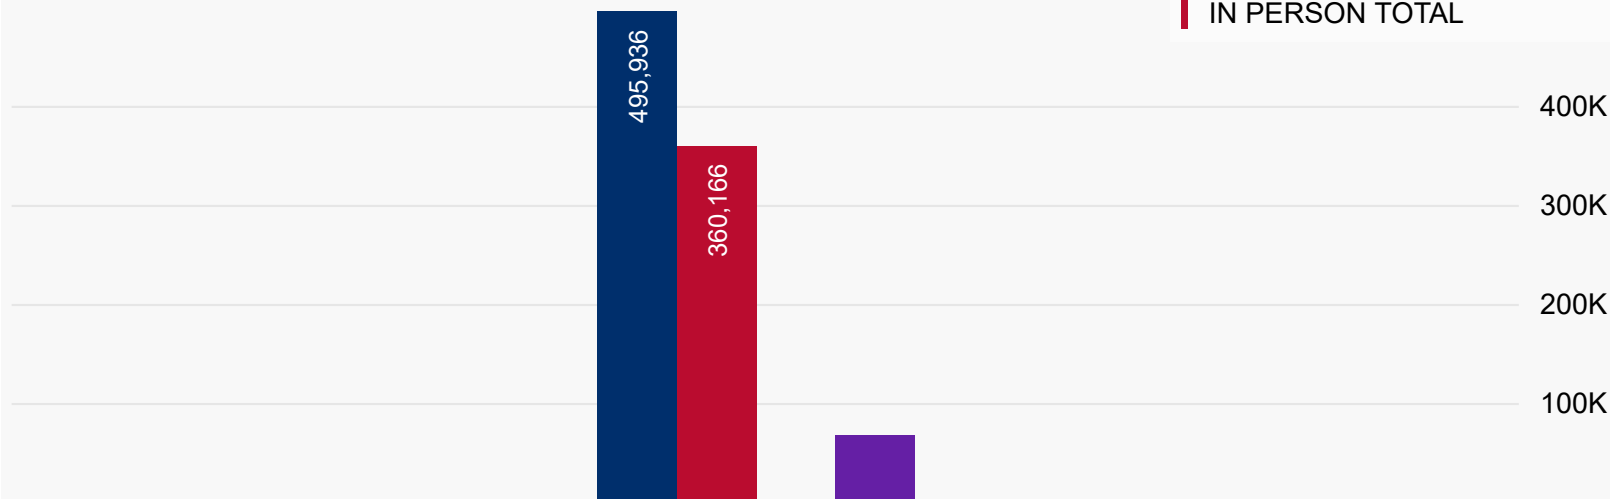

Colorado Secretary of State

928,028

TOTAL BALLOTS RETURNED

2020 State Primary

Ballot Return Reporting 5 Days Out

All totals as of June 25, 2020

Ballots Returned 5 Days Out

DEM REP LBR IN PROCESS

926,564
MAIL BALLOTS TOTAL
1,464
IN PERSON TOTAL

2020 State Primary Eligible Active Voters

State Primary Comparison Trend Line 2020 & 2018

DEM LBR REP IN PROCESS 2018 DEM 2018 REP 2018 IN PROCESS

Colorado Secretary of State

2020 State Primary

Unaffiliated Turnout 5 Days Out

All totals as of June 25, 2020

2020 State Primary Unaffiliated Voters

1,414,012
UAF - No Preference

7,987
UAF - DEM Preference

279
UAF - LBR Preference

2,716
UAF - REP Preference