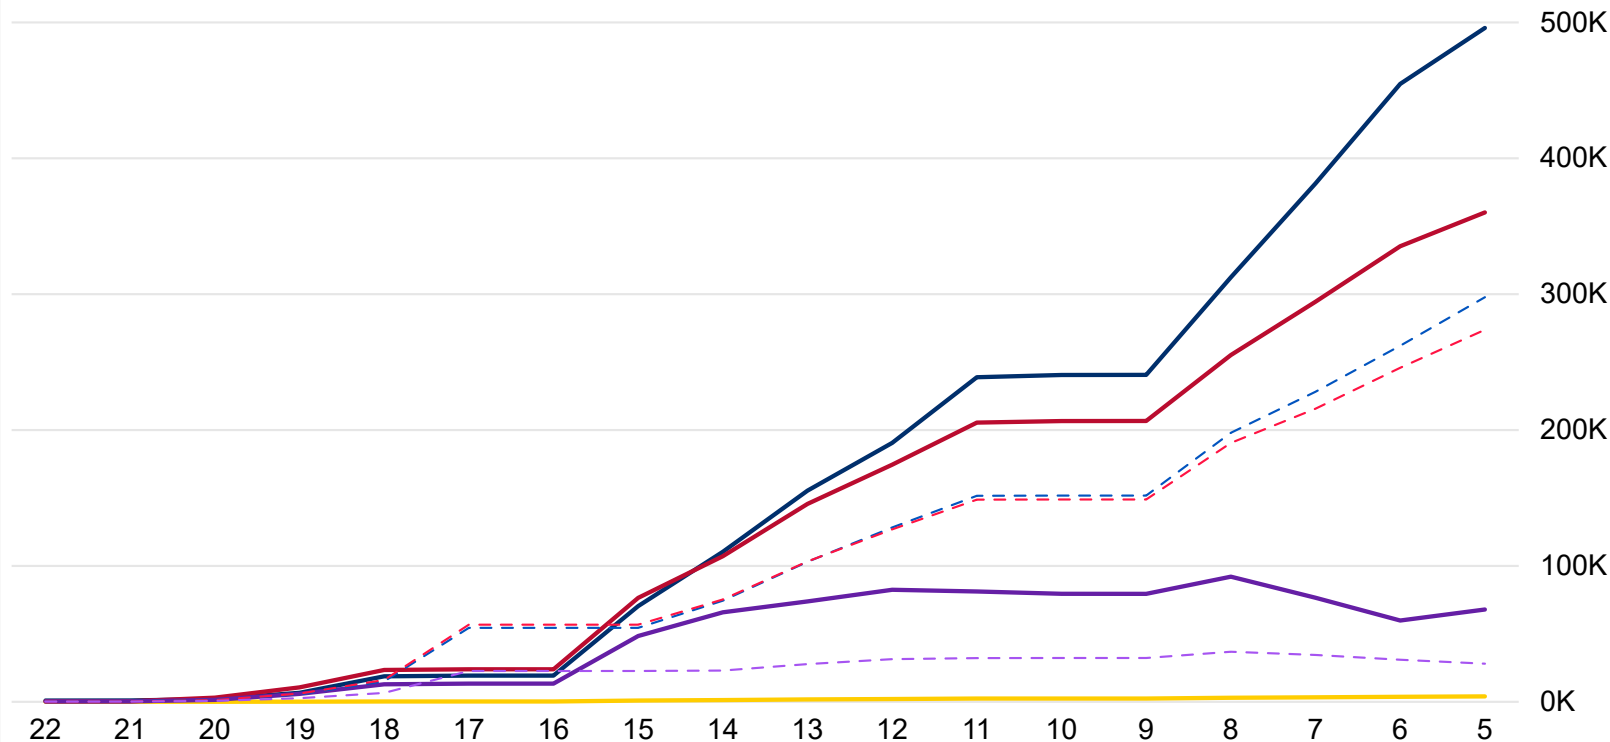

Colorado Secretary of State

928,028

TOTAL BALLOTS RETURNED

2020 State Primary

Ballot Return Reporting 5 Days Out

All totals as of June 25, 2020

Ballots Returned 5 Days Out

DEM REP LBR IN PROCESS

926,564
MAIL BALLOTS TOTAL
1,464
IN PERSON TOTAL

2020 State Primary Eligible Active Voters

State Primary Comparison Trend Line 2020 & 2018

DEM LBR REP IN PROCESS 2018 DEM 2018 REP 2018 IN PROCESS

Colorado Secretary of State

2020 State Primary

Unaffiliated Turnout 5 Days Out

All totals as of June 25, 2020

2020 State Primary Unaffiliated Voters

1,414,012
UAF - No Preference

7,987
UAF - DEM Preference

279
UAF - LBR Preference

2,716
UAF - REP Preference

Ballot Type Returned by Unaffiliated

Unaffiliated Preferences

284,480

UNAFFILIATED BALLOTS RETURNED

In Process Ballots

In Primary Elections, Unaffiliated voters who do not choose a party preference receive a packet of both major party ballots in the mail. In Process Ballots are those packets that have been returned, but have not yet been processed to determine which major party ballot was returned.