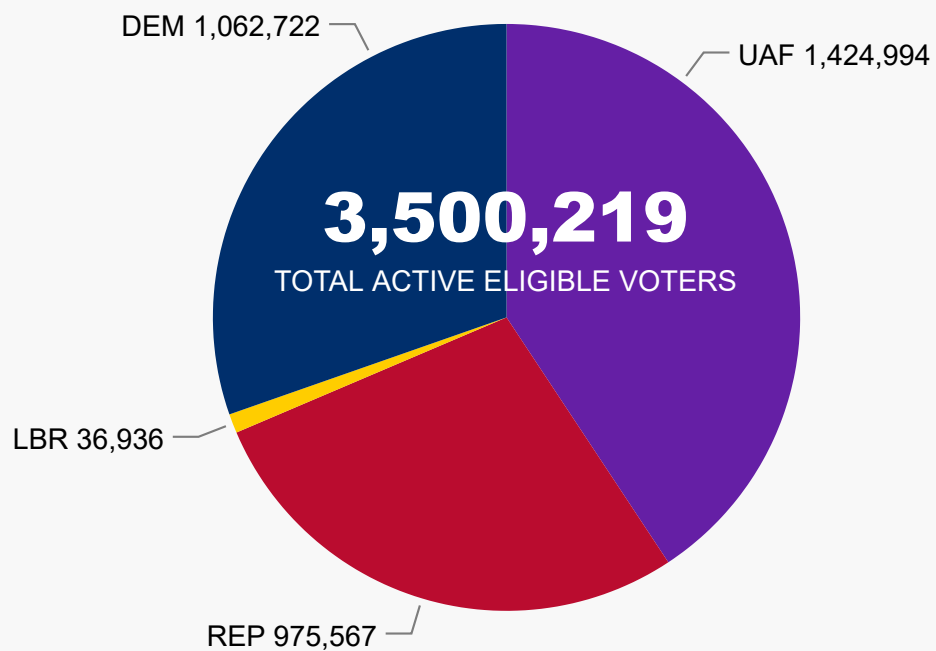

Colorado Secretary of State

928,028

TOTAL BALLOTS RETURNED

2020 State Primary

Ballot Return Reporting 5 Days Out

All totals as of June 25, 2020

Ballots Returned 5 Days Out

DEM REP LBR IN PROCESS

926,564
MAIL BALLOTS TOTAL
1,464
IN PERSON TOTAL

2020 State Primary Eligible Active Voters

State Primary Comparison Trend Line 2020 & 2018

DEM LBR REP IN PROCESS 2018 DEM 2018 REP 2018 IN PROCESS

Colorado Secretary of State

2020 State Primary

Unaffiliated Turnout 5 Days Out

All totals as of June 25, 2020

2020 State Primary Unaffiliated Voters

1,414,012
UAF - No Preference

7,987
UAF - DEM Preference

279
UAF - LBR Preference

2,716
UAF - REP Preference

Ballot Type Returned by Unaffiliated

Unaffiliated Preferences

284,480

UNAFFILIATED BALLOTS RETURNED

In Process Ballots

In Primary Elections, Unaffiliated voters who do not choose a party preference receive a packet of both major party ballots in the mail. In Process Ballots are those packets that have been returned, but have not yet been processed to determine which major party ballot was returned.