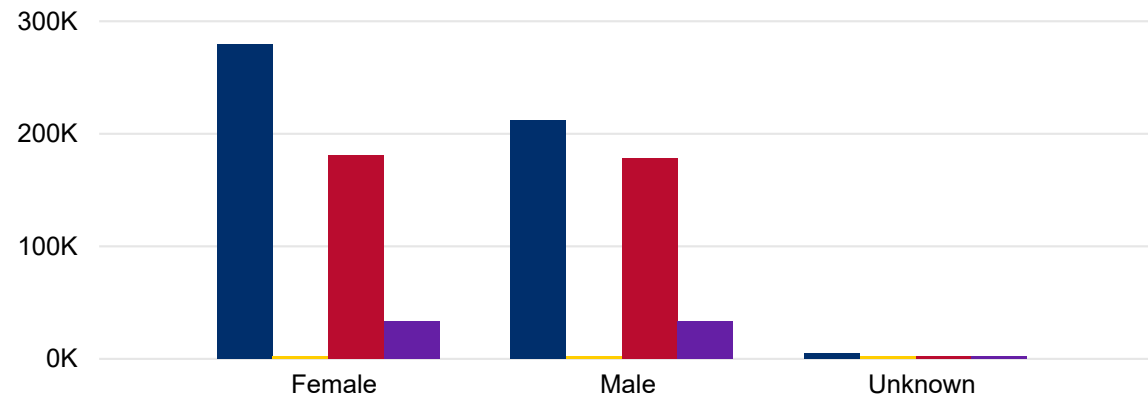

Colorado Secretary of State

2020 State Primary
 Ballot Returns by Gender/Age
5 Days Out
 All totals as of June 25, 2020

Total Ballots Tabulated by Age Range

AGE RANGE ● <18 ● 18-24 ● 25-34 ● 35-44 ● 45-54 ● 55-64 ● 65-74 ● 75+

Total Ballots Tabulated by Gender/Age Range

Colorado Secretary of State

2020 State Primary

Ballot Returns by Gender/Age

5 Days Out

All totals as of June 25, 2020

Total Ballots Tabulated by Gender

DEM Total LBR Total REP Total IN PROCESS

Ballot Type Tabulated by Age Range

DEM Total LBR Total REP Total IN PROCESS