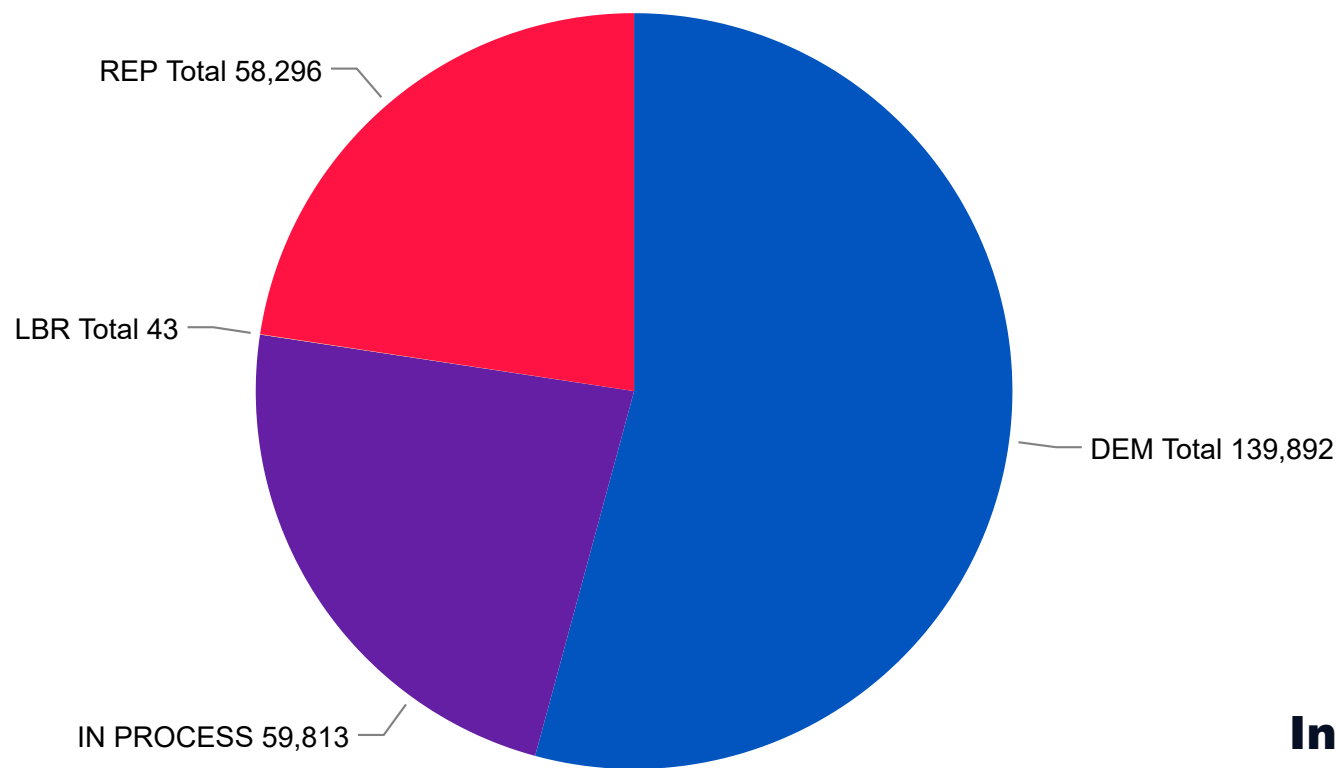

Colorado Secretary of State

853,550

TOTAL BALLOTS RETURNED

2020 State Primary

Ballot Return Reporting 6 Days Out

All totals as of June 24, 2020

Ballots Returned 6 Days Out

DEM REP LBR IN PROCESS

2020 State Primary

Unaffiliated Turnout 6 Days Out

All totals as of June 24, 2020

2020 State Primary Unaffiliated Voters

1,413,408
UAF - No Preference

7,961
UAF - DEM Preference

277
UAF - LBR Preference

2,701
UAF - REP Preference

Ballot Type Returned by Unaffiliated

Unaffiliated Preferences

258,044

UNAFFILIATED BALLOTS RETURNED

In Process Ballots

In Primary Elections, Unaffiliated voters who do not choose a party preference receive a packet of both major party ballots in the mail. In Process Ballots are those packets that have been returned, but have not yet been processed to determine which major party ballot was returned.

Colorado Secretary of State

2020 State Primary
 Ballot Returns by Gender/Age
 6 Days Out
 All totals as of June 24, 2020

Total Ballots Tabulated by Age Range

AGE RANGE ● <18 ● 18-24 ● 25-34 ● 35-44 ● 45-54 ● 55-64 ● 65-74 ● 75+