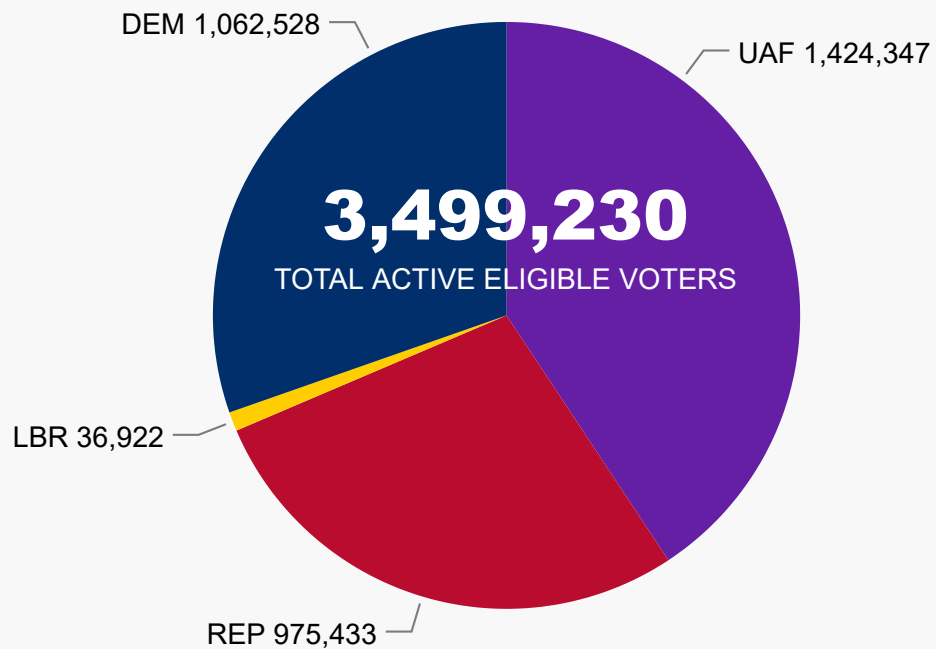

Colorado Secretary of State

853,550

TOTAL BALLOTS RETURNED

2020 State Primary

Ballot Return Reporting 6 Days Out

All totals as of June 24, 2020

Ballots Returned 6 Days Out

DEM REP LBR IN PROCESS

852,476
MAIL BALLOTS TOTAL
1,074
IN PERSON TOTAL

2020 State Primary Eligible Active Voters

State Primary Comparison Trend Line 2020 & 2018

DEM LBR REP IN PROCESS 2018 DEM 2018 REP 2018 IN PROCESS

Colorado Secretary of State

2020 State Primary

Unaffiliated Turnout 6 Days Out

All totals as of June 24, 2020

2020 State Primary Unaffiliated Voters

1,413,408
UAF - No Preference

7,961
UAF - DEM Preference

277
UAF - LBR Preference

2,701
UAF - REP Preference

Ballot Type Returned by Unaffiliated

Unaffiliated Preferences

258,044

UNAFFILIATED BALLOTS RETURNED

In Process Ballots

In Primary Elections, Unaffiliated voters who do not choose a party preference receive a packet of both major party ballots in the mail. In Process Ballots are those packets that have been returned, but have not yet been processed to determine which major party ballot was returned.