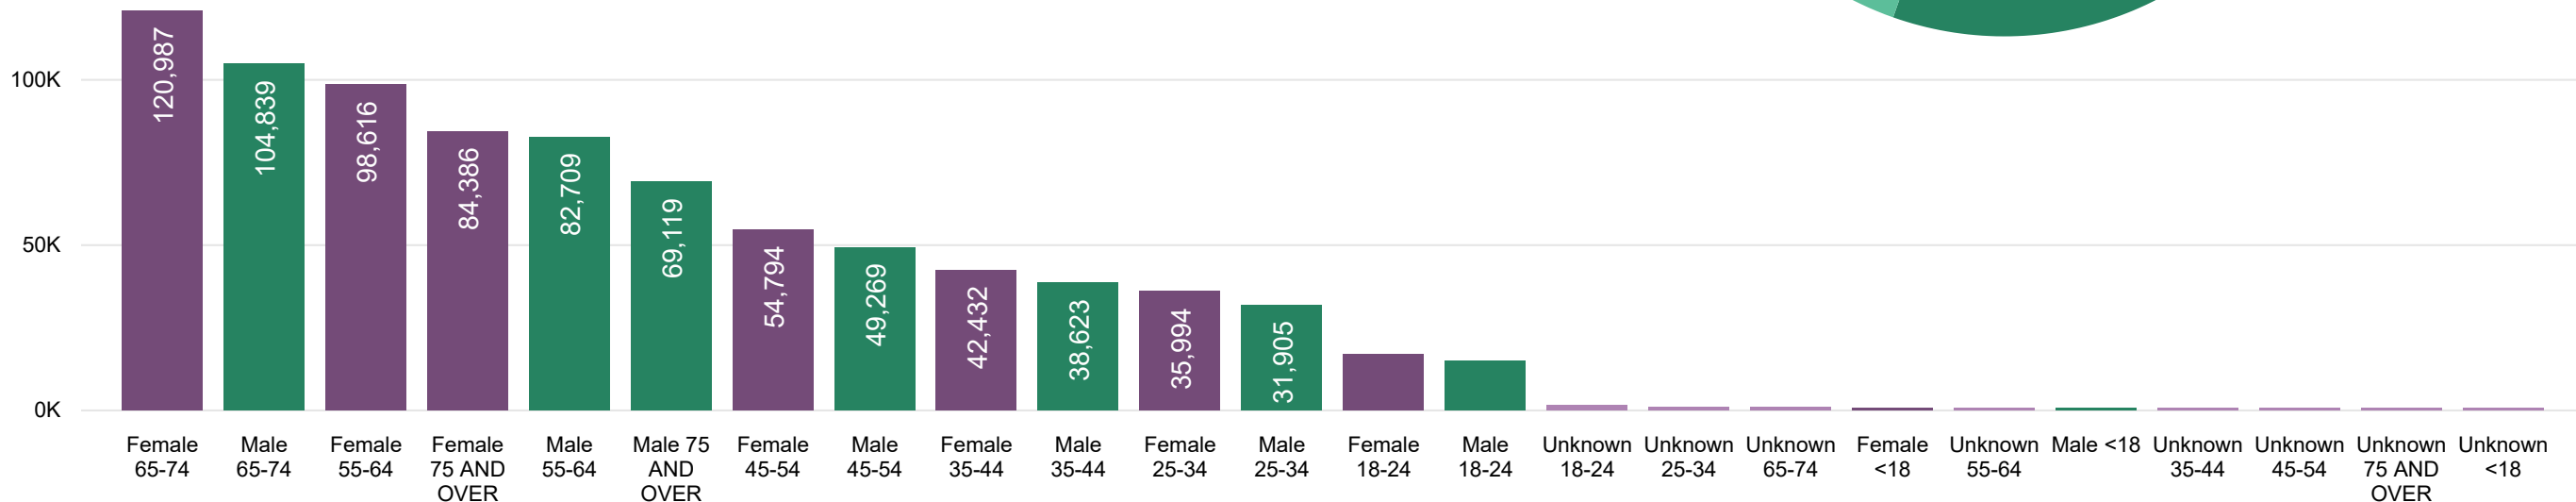

Colorado Secretary of State

2020 State Primary
 Ballot Returns by Gender/Age
 6 Days Out
 All totals as of June 24, 2020

Total Ballots Tabulated by Age Range

AGE RANGE ● <18 ● 18-24 ● 25-34 ● 35-44 ● 45-54 ● 55-64 ● 65-74 ● 75+

Total Ballots Tabulated by Gender/Age Range

Colorado Secretary of State

2020 State Primary

Ballot Returns by Gender/Age

6 Days Out

All totals as of June 24, 2020

Total Ballots Tabulated by Gender

DEM Total LBR Total REP Total IN PROCESS

Ballot Type Tabulated by Age Range

DEM Total LBR Total REP Total IN PROCESS