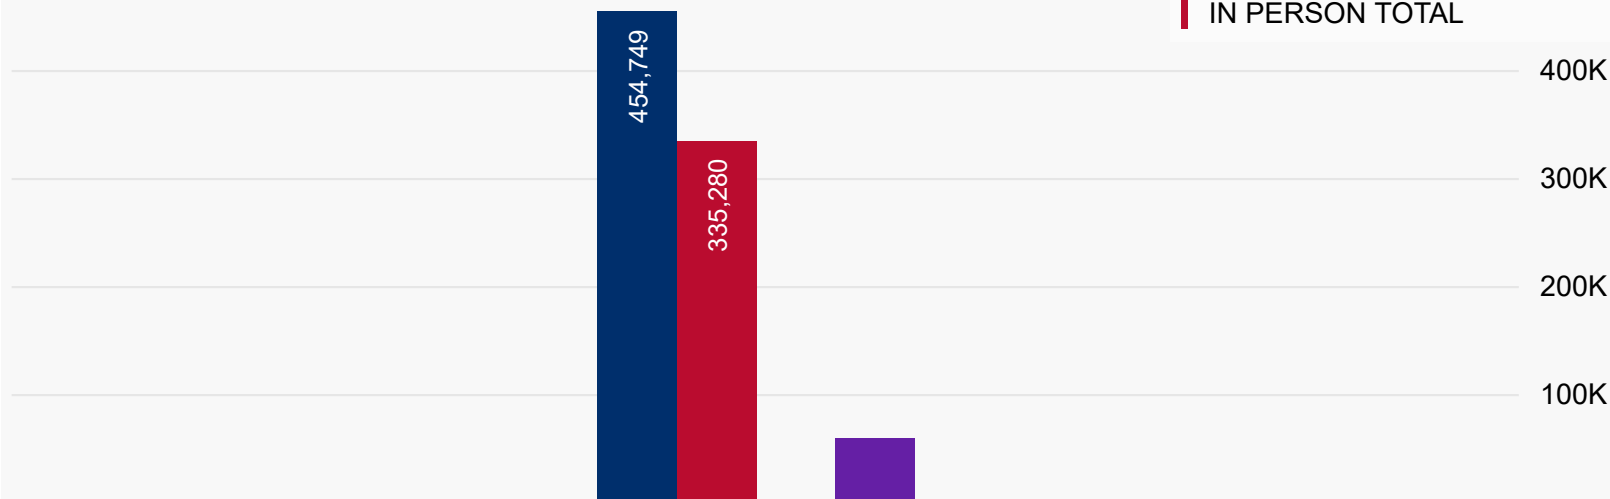

Colorado Secretary of State

853,550

TOTAL BALLOTS RETURNED

2020 State Primary

Ballot Return Reporting 6 Days Out

All totals as of June 24, 2020

Ballots Returned 6 Days Out

DEM REP LBR IN PROCESS

852,476
MAIL BALLOTS TOTAL
1,074
IN PERSON TOTAL

2020 State Primary Eligible Active Voters

State Primary Comparison Trend Line 2020 & 2018

DEM LBR REP IN PROCESS 2018 DEM 2018 REP 2018 IN PROCESS

Colorado Secretary of State

2020 State Primary

Unaffiliated Turnout 6 Days Out

All totals as of June 24, 2020

2020 State Primary Unaffiliated Voters

1,413,408
UAF - No Preference

7,961
UAF - DEM Preference

277
UAF - LBR Preference

2,701
UAF - REP Preference