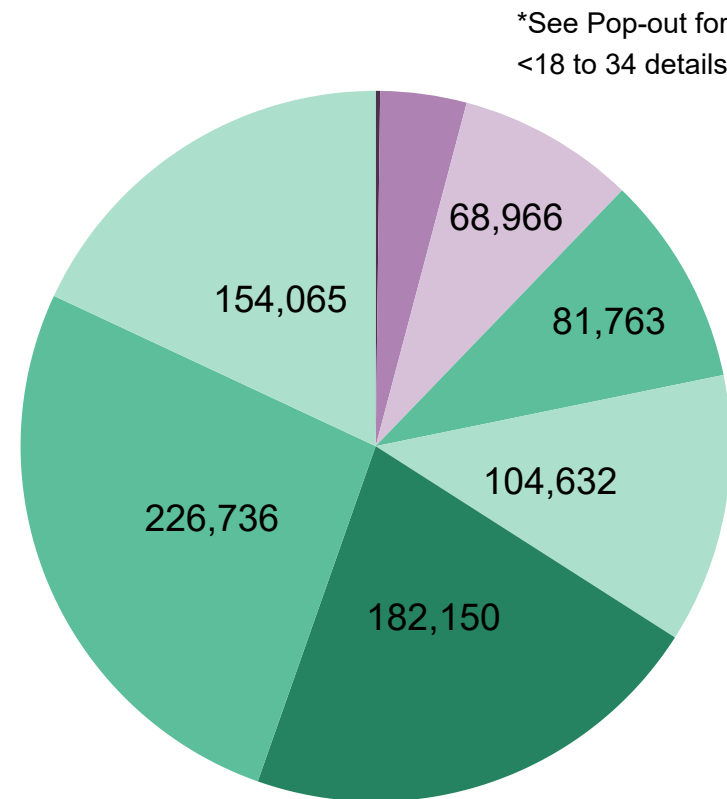

2020 State Primary

Unaffiliated Turnout 6 Days Out

All totals as of June 24, 2020

2020 State Primary Unaffiliated Voters

1,413,408
UAF - No Preference

7,961
UAF - DEM Preference

277
UAF - LBR Preference

2,701
UAF - REP Preference

Ballot Type Returned by Unaffiliated

Unaffiliated Preferences

258,044

UNAFFILIATED BALLOTS RETURNED

In Process Ballots

In Primary Elections, Unaffiliated voters who do not choose a party preference receive a packet of both major party ballots in the mail. In Process Ballots are those packets that have been returned, but have not yet been processed to determine which major party ballot was returned.

Colorado Secretary of State

2020 State Primary
 Ballot Returns by Gender/Age
 6 Days Out
 All totals as of June 24, 2020

Total Ballots Tabulated by Age Range

AGE RANGE ● <18 ● 18-24 ● 25-34 ● 35-44 ● 45-54 ● 55-64 ● 65-74 ● 75+