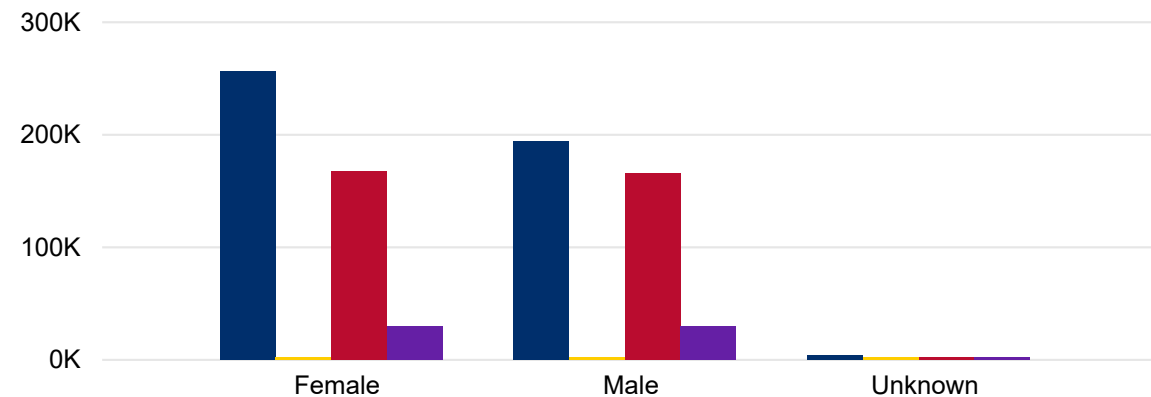

Colorado Secretary of State

2020 State Primary
 Ballot Returns by Gender/Age
 6 Days Out
 All totals as of June 24, 2020

Total Ballots Tabulated by Age Range

AGE RANGE ● <18 ● 18-24 ● 25-34 ● 35-44 ● 45-54 ● 55-64 ● 65-74 ● 75+

Total Ballots Tabulated by Gender/Age Range

Colorado Secretary of State

2020 State Primary

Ballot Returns by Gender/Age

6 Days Out

All totals as of June 24, 2020

Total Ballots Tabulated by Gender

DEM Total LBR Total REP Total IN PROCESS

Ballot Type Tabulated by Age Range

DEM Total LBR Total REP Total IN PROCESS