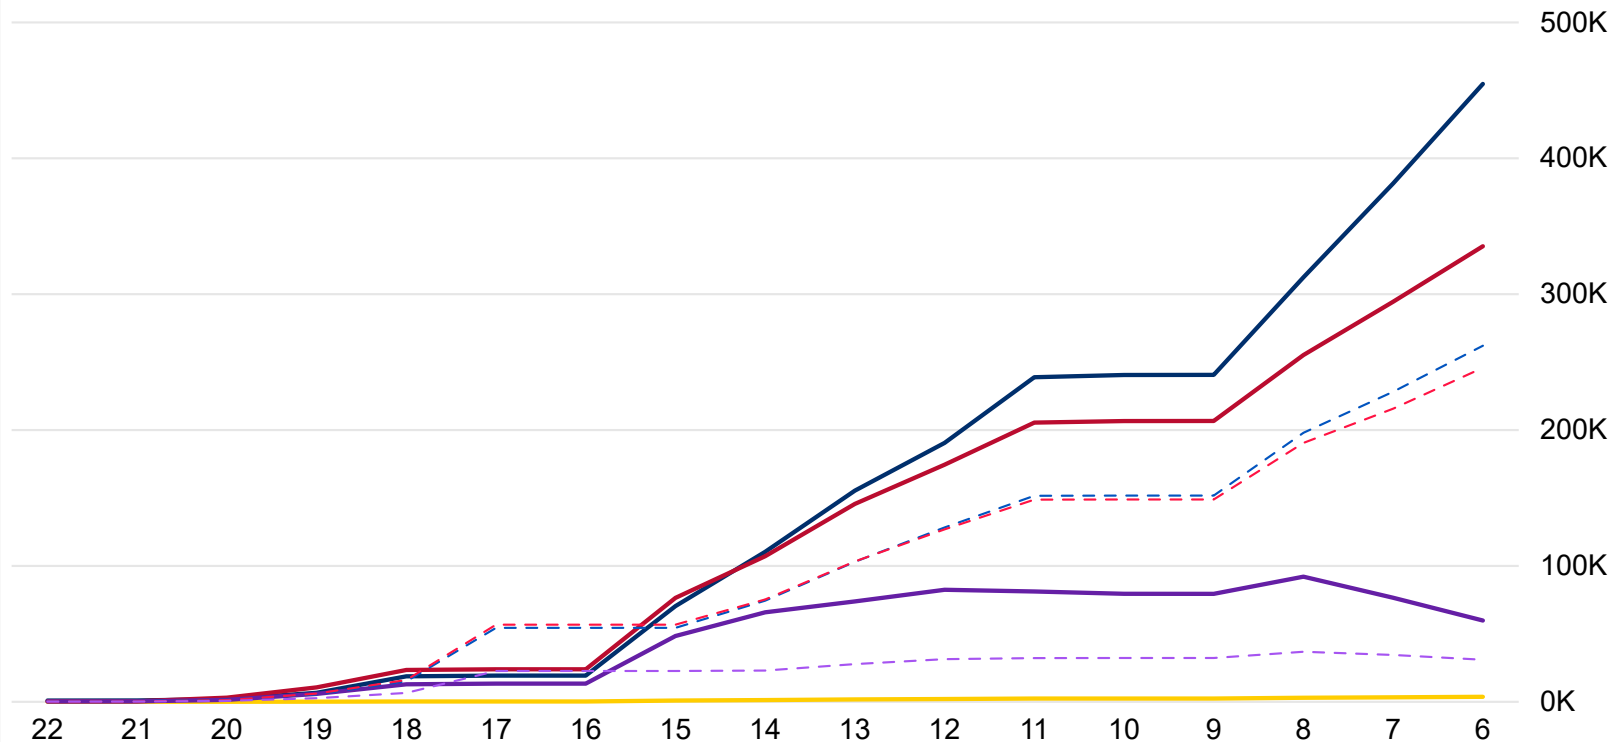

Colorado Secretary of State

853,550

TOTAL BALLOTS RETURNED

2020 State Primary

Ballot Return Reporting 6 Days Out

All totals as of June 24, 2020

Ballots Returned 6 Days Out

DEM REP LBR IN PROCESS

852,476
MAIL BALLOTS TOTAL
1,074
IN PERSON TOTAL

2020 State Primary Eligible Active Voters

State Primary Comparison Trend Line 2020 & 2018

DEM LBR REP IN PROCESS 2018 DEM 2018 REP 2018 IN PROCESS

Colorado Secretary of State

2020 State Primary

Unaffiliated Turnout 6 Days Out

All totals as of June 24, 2020

2020 State Primary Unaffiliated Voters

1,413,408
UAF - No Preference

7,961
UAF - DEM Preference

277
UAF - LBR Preference

2,701
UAF - REP Preference

Ballot Type Returned by Unaffiliated

Unaffiliated Preferences

258,044

UNAFFILIATED BALLOTS RETURNED

In Process Ballots

In Primary Elections, Unaffiliated voters who do not choose a party preference receive a packet of both major party ballots in the mail. In Process Ballots are those packets that have been returned, but have not yet been processed to determine which major party ballot was returned.