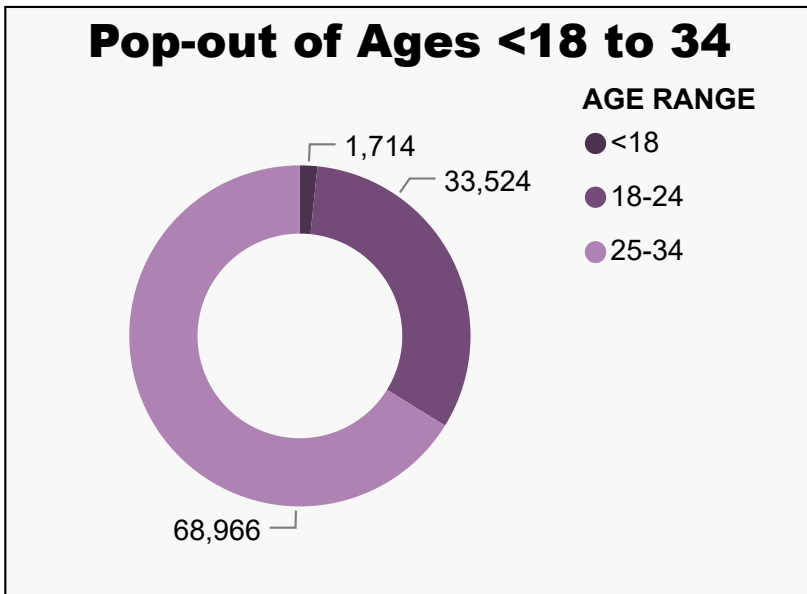

2020 State Primary

Unaffiliated Turnout 6 Days Out

All totals as of June 24, 2020

2020 State Primary Unaffiliated Voters

1,413,408
UAF - No Preference

7,961
UAF - DEM Preference

277
UAF - LBR Preference

2,701
UAF - REP Preference

Ballot Type Returned by Unaffiliated

Unaffiliated Preferences

258,044

UNAFFILIATED BALLOTS RETURNED

In Process Ballots

In Primary Elections, Unaffiliated voters who do not choose a party preference receive a packet of both major party ballots in the mail. In Process Ballots are those packets that have been returned, but have not yet been processed to determine which major party ballot was returned.

Colorado Secretary of State

2020 State Primary
 Ballot Returns by Gender/Age
 6 Days Out
 All totals as of June 24, 2020

Total Ballots Tabulated by Age Range

AGE RANGE ● <18 ● 18-24 ● 25-34 ● 35-44 ● 45-54 ● 55-64 ● 65-74 ● 75+