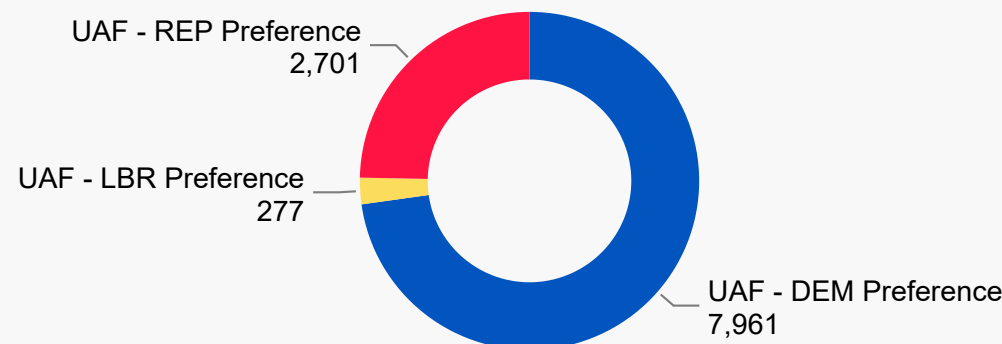

852,476
MAIL BALLOTS TOTAL
1,074
IN PERSON TOTAL

2020 State Primary Eligible Active Voters

State Primary Comparison Trend Line 2020 & 2018

DEM LBR REP IN PROCESS 2018 DEM 2018 REP 2018 IN PROCESS

Colorado Secretary of State

2020 State Primary

Unaffiliated Turnout 6 Days Out

All totals as of June 24, 2020

2020 State Primary Unaffiliated Voters

1,413,408
UAF - No Preference

7,961
UAF - DEM Preference

277
UAF - LBR Preference

2,701
UAF - REP Preference

Ballot Type Returned by Unaffiliated

Unaffiliated Preferences

258,044

UNAFFILIATED BALLOTS RETURNED

In Process Ballots

In Primary Elections, Unaffiliated voters who do not choose a party preference receive a packet of both major party ballots in the mail. In Process Ballots are those packets that have been returned, but have not yet been processed to determine which major party ballot was returned.

Colorado Secretary of State

2020 State Primary
 Ballot Returns by Gender/Age
 6 Days Out
 All totals as of June 24, 2020

Total Ballots Tabulated by Age Range

AGE RANGE ● <18 ● 18-24 ● 25-34 ● 35-44 ● 45-54 ● 55-64 ● 65-74 ● 75+