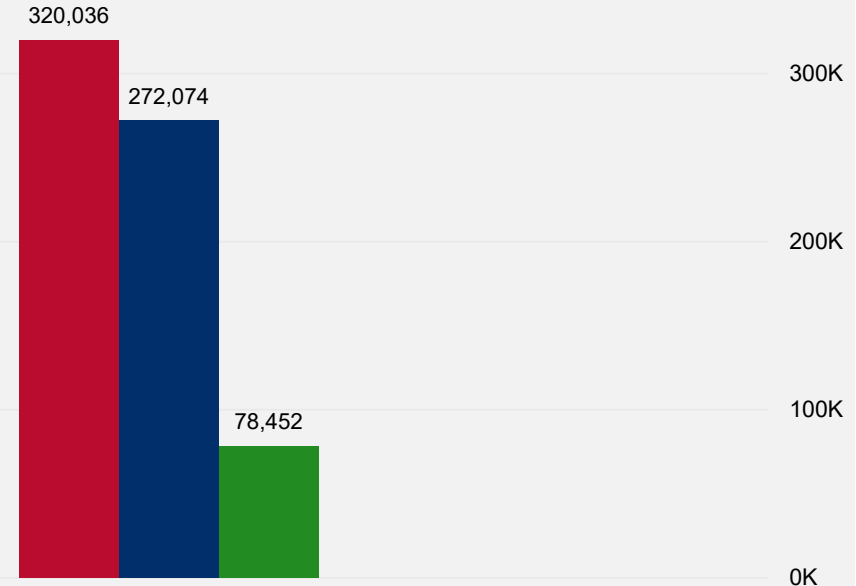

Colorado Secretary of State

2020 Presidential Primary

Ballot Return Reporting

8 Days Out February 25, 2020

*Returns as of 2/24/2020

670,562

TOTAL BALLOTS RETURNED

2020 Presidential Primary Eligible Active Voters

Ballots Returned 8 Days Out

● REP ● DEM ● IN PROCESS

Trend Line of Ballots Returned by Day

— REP — DEM — IN PROCESS