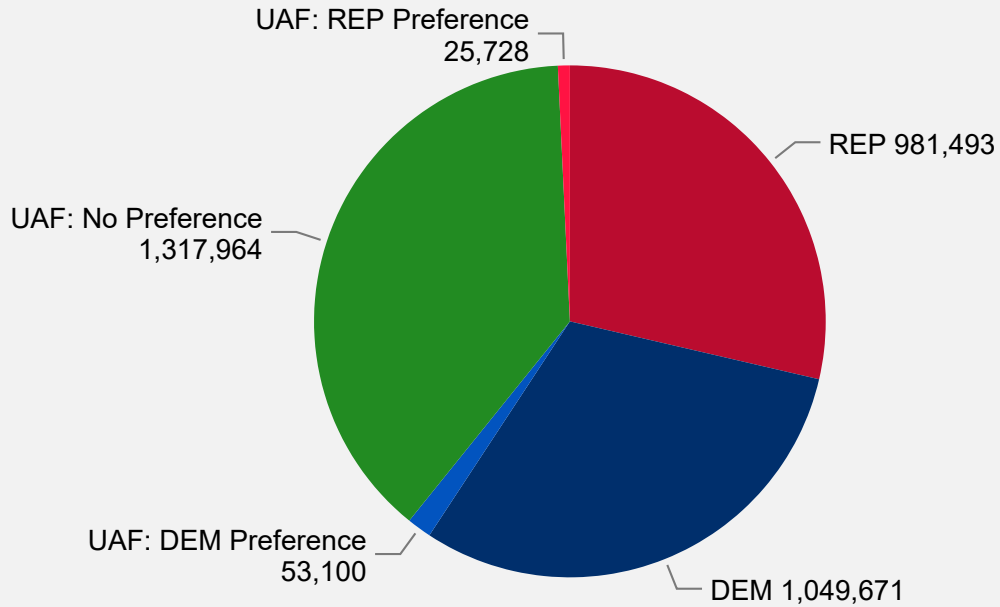

Colorado Secretary of State

2020 Presidential Primary

Ballot Return Reporting

8 Days Out February 25, 2020

*Returns as of 2/24/2020

670,562

TOTAL BALLOTS RETURNED

2020 Presidential Primary Eligible Active Voters

Ballots Returned 8 Days Out

● REP ● DEM ● IN PROCESS

Trend Line of Ballots Returned by Day

— REP — DEM — IN PROCESS