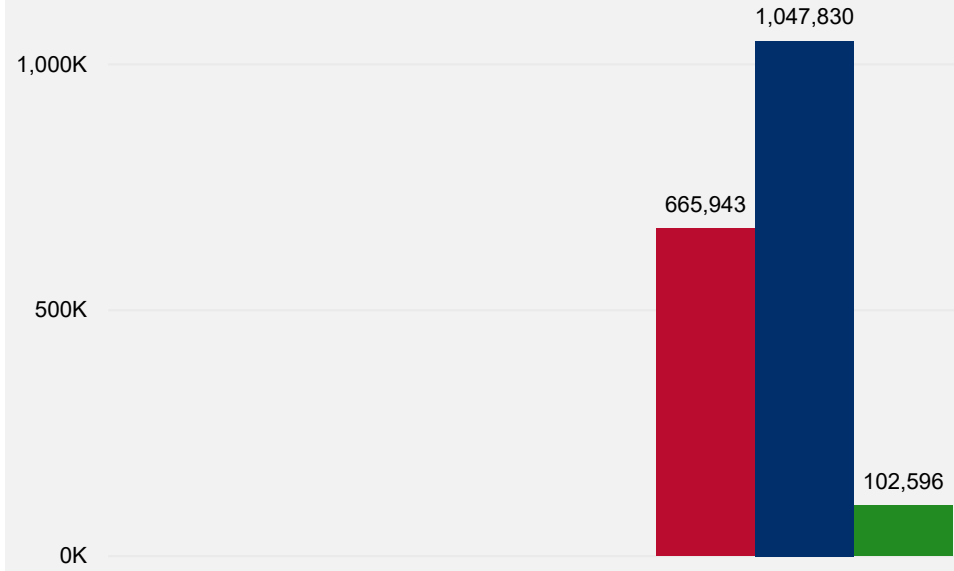

Colorado Secretary of State

2020 Presidential Primary

Ballot Return Reporting

Election Day

Returns as of 11:30 PM March 4, 2020

*Returns as of 3/4/2020 at 11:30 PM

1,816,369

TOTAL BALLOTS RETURNED

Ballots Returned 3/4/2020 11:30 PM

● REP ● DEM ● IN PROCESS