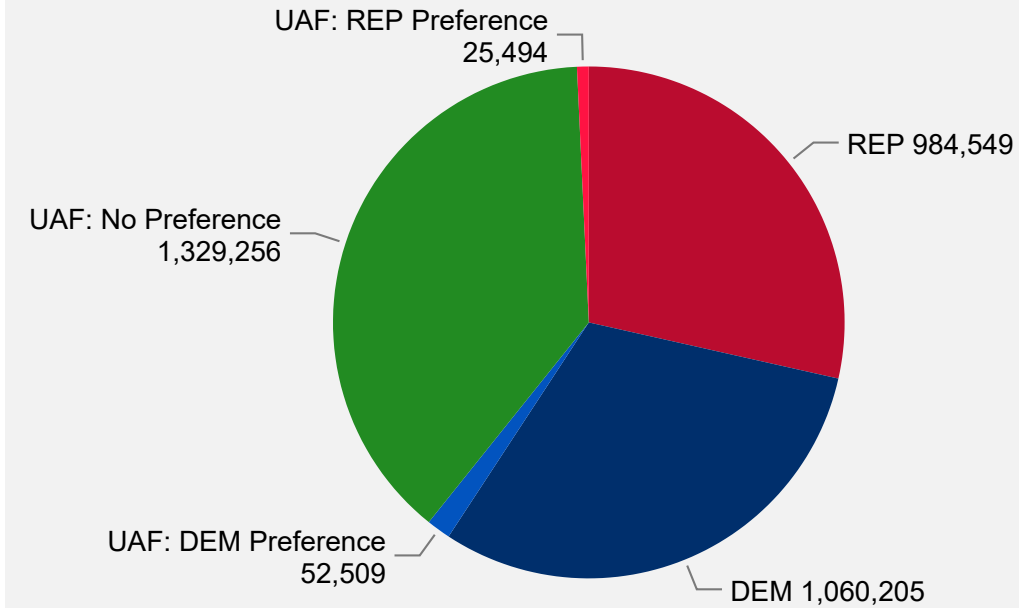

# 1,816,369

TOTAL BALLOTS RETURNED

### 2020 Presidential Primary Eligible Active Voters