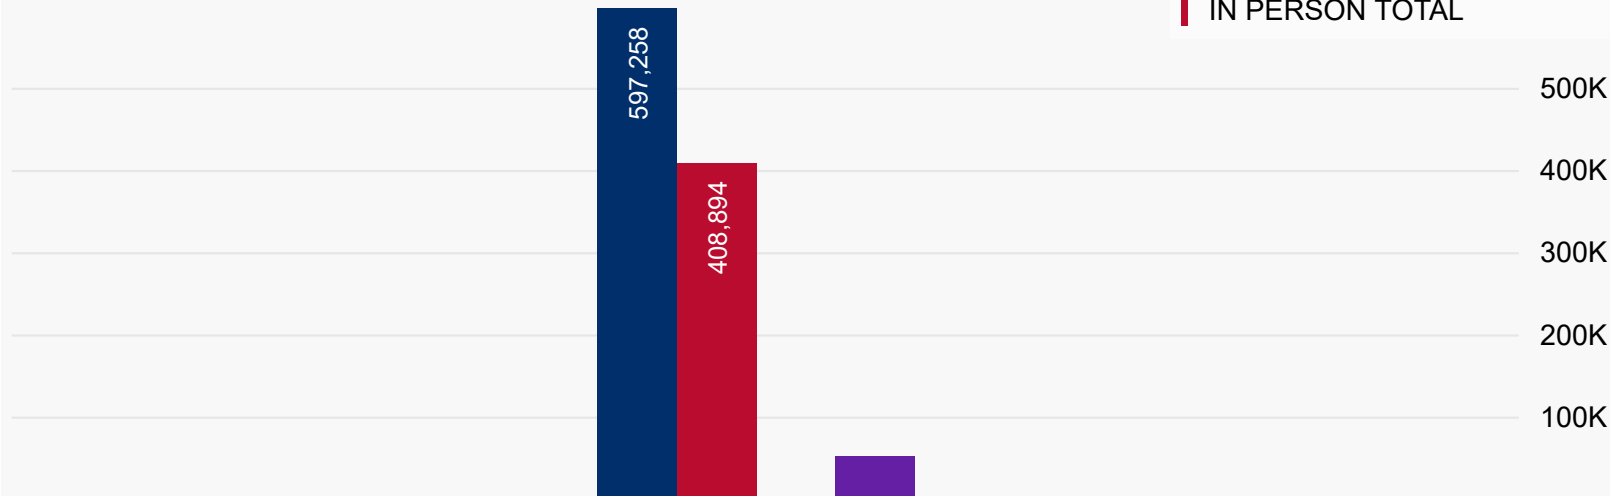

Colorado Secretary of State

1,063,553

TOTAL BALLOTS RETURNED

2020 State Primary

Ballot Return Reporting 2 Days Out

All totals as of June 28, 2020

Ballots Returned 2 Days Out

DEM REP LBR IN PROCESS

1,061,413
MAIL BALLOTS TOTAL
2,140
IN PERSON TOTAL

2020 State Primary Eligible Active Voters

State Primary Comparison Trend Line 2020 & 2018

DEM LBR REP IN PROCESS 2018 DEM 2018 REP 2018 IN PROCESS

Colorado Secretary of State