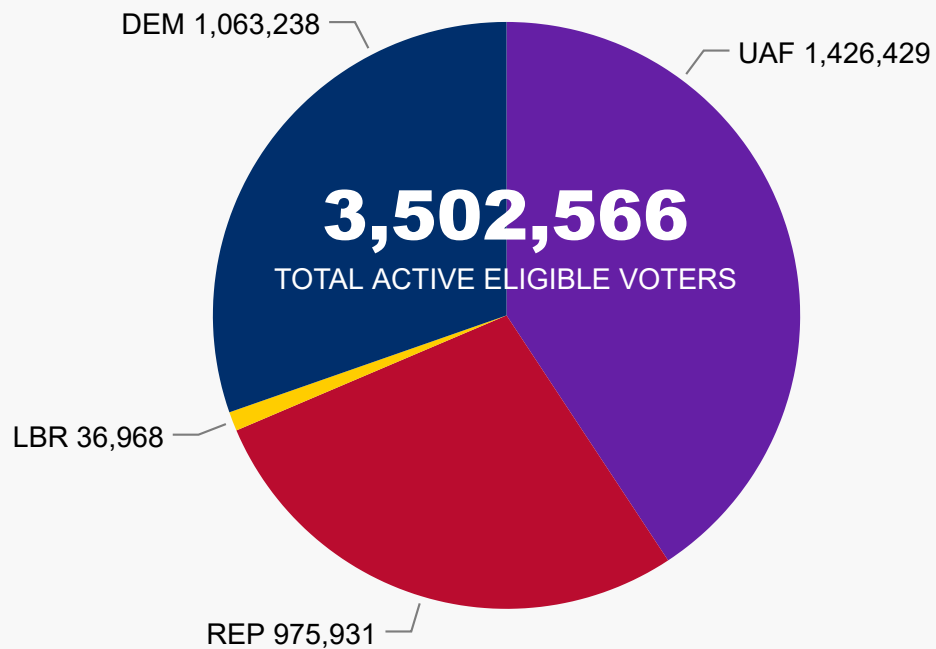

Colorado Secretary of State

1,063,553

TOTAL BALLOTS RETURNED

2020 State Primary

Ballot Return Reporting 2 Days Out

All totals as of June 28, 2020

Ballots Returned 2 Days Out

DEM REP LBR IN PROCESS

1,061,413
MAIL BALLOTS TOTAL
2,140
IN PERSON TOTAL

2020 State Primary Eligible Active Voters

State Primary Comparison Trend Line 2020 & 2018

DEM LBR REP IN PROCESS 2018 DEM 2018 REP 2018 IN PROCESS

Colorado Secretary of State

2020 State Primary

Unaffiliated Turnout 2 Days Out

All totals as of June 28, 2020

2020 State Primary Unaffiliated Voters

1,415,360
UAF - No Preference

8,047
UAF - DEM Preference

285
UAF - LBR Preference

2,737
UAF - REP Preference

Ballot Type Returned by Unaffiliated

Unaffiliated Preferences

330,544

UNAFFILIATED BALLOTS RETURNED

In Process Ballots

In Primary Elections, Unaffiliated voters who do not choose a party preference receive a packet of both major party ballots in the mail. In Process Ballots are those packets that have been returned, but have not yet been processed to determine which major party ballot was returned.