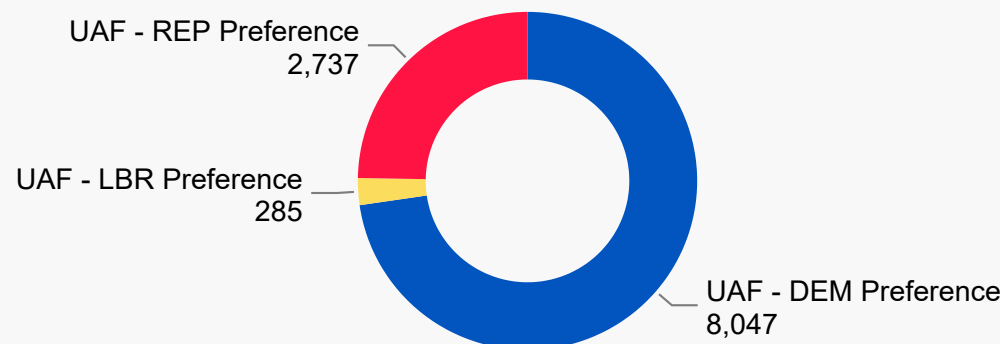

1,061,413
MAIL BALLOTS TOTAL
2,140
IN PERSON TOTAL

2020 State Primary Eligible Active Voters

State Primary Comparison Trend Line 2020 & 2018

DEM LBR REP IN PROCESS 2018 DEM 2018 REP 2018 IN PROCESS

Colorado Secretary of State

2020 State Primary

Unaffiliated Turnout 2 Days Out

All totals as of June 28, 2020

2020 State Primary Unaffiliated Voters

1,415,360
UAF - No Preference

8,047
UAF - DEM Preference

285
UAF - LBR Preference

2,737
UAF - REP Preference

Ballot Type Returned by Unaffiliated

Unaffiliated Preferences

330,544

UNAFFILIATED BALLOTS RETURNED

In Process Ballots

In Primary Elections, Unaffiliated voters who do not choose a party preference receive a packet of both major party ballots in the mail. In Process Ballots are those packets that have been returned, but have not yet been processed to determine which major party ballot was returned.

Colorado Secretary of State

2020 State Primary
 Ballot Returns by Gender/Age
 2 Days Out
 All totals as of June 28, 2020

Total Ballots Tabulated by Age Range

AGE RANGE ● <18 ● 18-24 ● 25-34 ● 35-44 ● 45-54 ● 55-64 ● 65-74 ● 75+