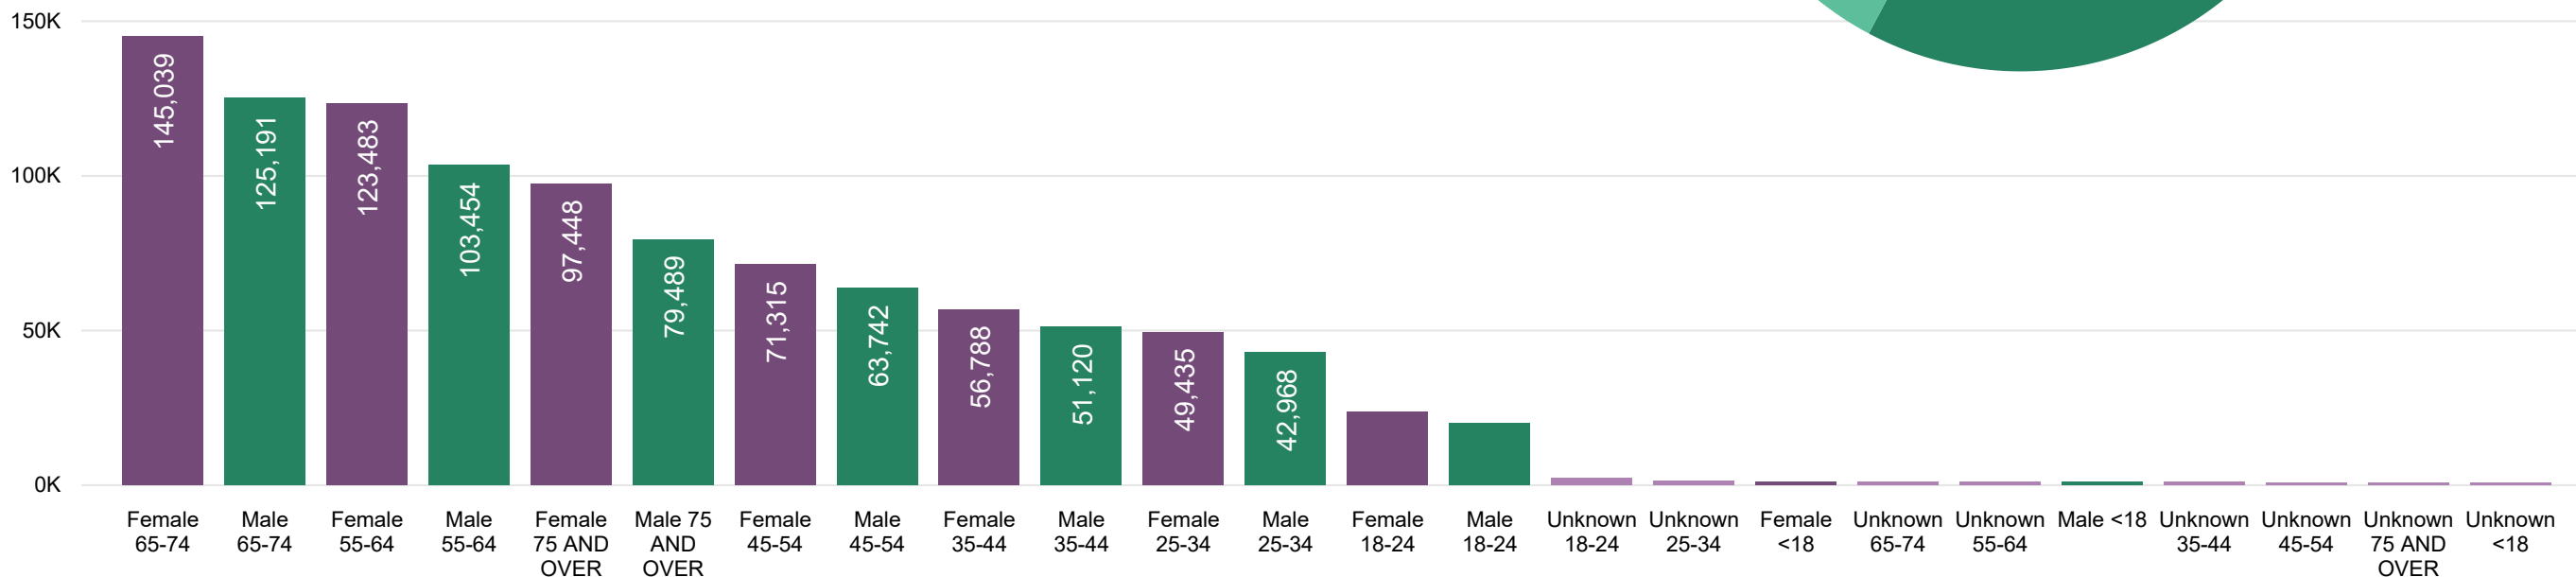

Colorado Secretary of State

2020 State Primary
 Ballot Returns by Gender/Age
 2 Days Out
 All totals as of June 28, 2020

Total Ballots Tabulated by Age Range

AGE RANGE ● <18 ● 18-24 ● 25-34 ● 35-44 ● 45-54 ● 55-64 ● 65-74 ● 75+

Total Ballots Tabulated by Gender/Age Range

Colorado Secretary of State

2020 State Primary

Ballot Returns by Gender/Age

2 Days Out

All totals as of June 28, 2020

Total Ballots Tabulated by Gender

DEM Total LBR Total REP Total IN PROCESS

Ballot Type Tabulated by Age Range

DEM Total LBR Total REP Total IN PROCESS