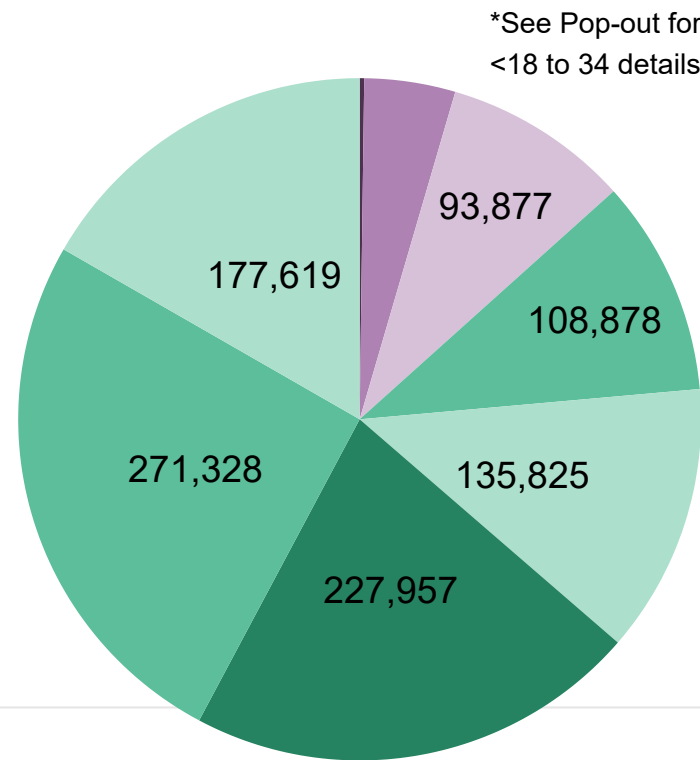

2020 State Primary

Unaffiliated Turnout 2 Days Out

All totals as of June 28, 2020

2020 State Primary Unaffiliated Voters

1,415,360
UAF - No Preference

8,047
UAF - DEM Preference

285
UAF - LBR Preference

2,737
UAF - REP Preference

Ballot Type Returned by Unaffiliated

Unaffiliated Preferences

330,544

UNAFFILIATED BALLOTS RETURNED

In Process Ballots

In Primary Elections, Unaffiliated voters who do not choose a party preference receive a packet of both major party ballots in the mail. In Process Ballots are those packets that have been returned, but have not yet been processed to determine which major party ballot was returned.

Colorado Secretary of State

2020 State Primary
 Ballot Returns by Gender/Age
 2 Days Out
 All totals as of June 28, 2020

Total Ballots Tabulated by Age Range

AGE RANGE ● <18 ● 18-24 ● 25-34 ● 35-44 ● 45-54 ● 55-64 ● 65-74 ● 75+