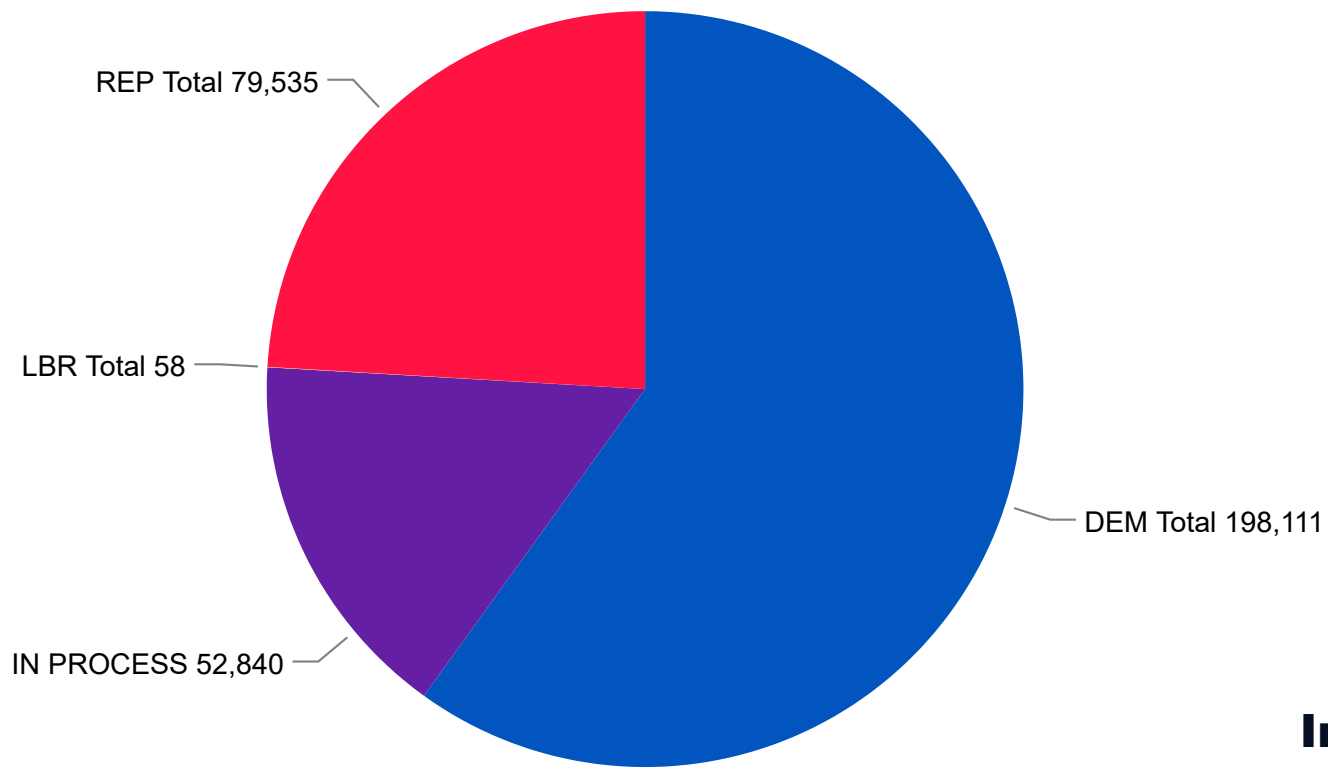

1,061,413
MAIL BALLOTS TOTAL
2,140
IN PERSON TOTAL

2020 State Primary Eligible Active Voters

State Primary Comparison Trend Line 2020 & 2018

DEM LBR REP IN PROCESS 2018 DEM 2018 REP 2018 IN PROCESS

Colorado Secretary of State

2020 State Primary

Unaffiliated Turnout 2 Days Out

All totals as of June 28, 2020

2020 State Primary Unaffiliated Voters

1,415,360
UAF - No Preference

8,047
UAF - DEM Preference

285
UAF - LBR Preference

2,737
UAF - REP Preference

Ballot Type Returned by Unaffiliated

Unaffiliated Preferences

330,544

UNAFFILIATED BALLOTS RETURNED

In Process Ballots

In Primary Elections, Unaffiliated voters who do not choose a party preference receive a packet of both major party ballots in the mail. In Process Ballots are those packets that have been returned, but have not yet been processed to determine which major party ballot was returned.

Colorado Secretary of State

2020 State Primary
 Ballot Returns by Gender/Age
 2 Days Out
 All totals as of June 28, 2020

Total Ballots Tabulated by Age Range

AGE RANGE ● <18 ● 18-24 ● 25-34 ● 35-44 ● 45-54 ● 55-64 ● 65-74 ● 75+