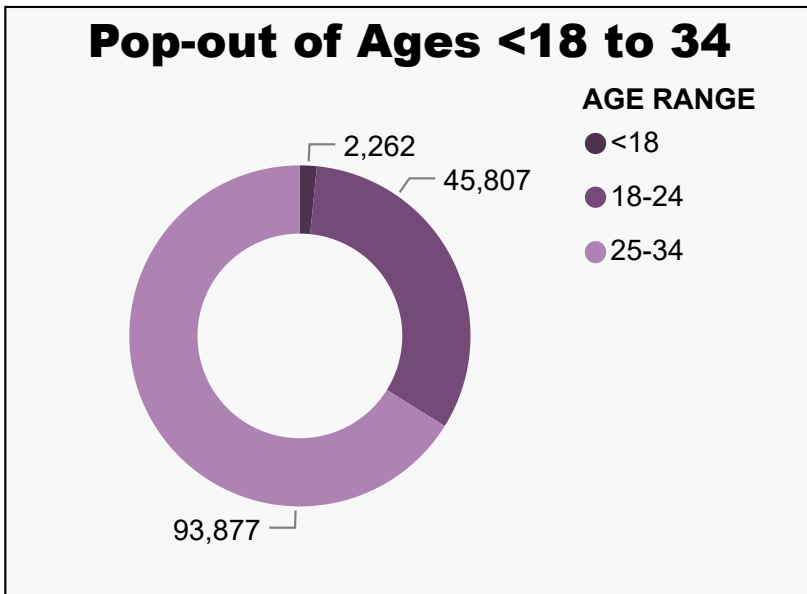

2020 State Primary

Unaffiliated Turnout 2 Days Out

All totals as of June 28, 2020

2020 State Primary Unaffiliated Voters

1,415,360
UAF - No Preference

8,047
UAF - DEM Preference

285
UAF - LBR Preference

2,737
UAF - REP Preference

Ballot Type Returned by Unaffiliated

Unaffiliated Preferences

330,544

UNAFFILIATED BALLOTS RETURNED

In Process Ballots

In Primary Elections, Unaffiliated voters who do not choose a party preference receive a packet of both major party ballots in the mail. In Process Ballots are those packets that have been returned, but have not yet been processed to determine which major party ballot was returned.

Colorado Secretary of State

2020 State Primary
 Ballot Returns by Gender/Age
 2 Days Out
 All totals as of June 28, 2020

Total Ballots Tabulated by Age Range

AGE RANGE ● <18 ● 18-24 ● 25-34 ● 35-44 ● 45-54 ● 55-64 ● 65-74 ● 75+