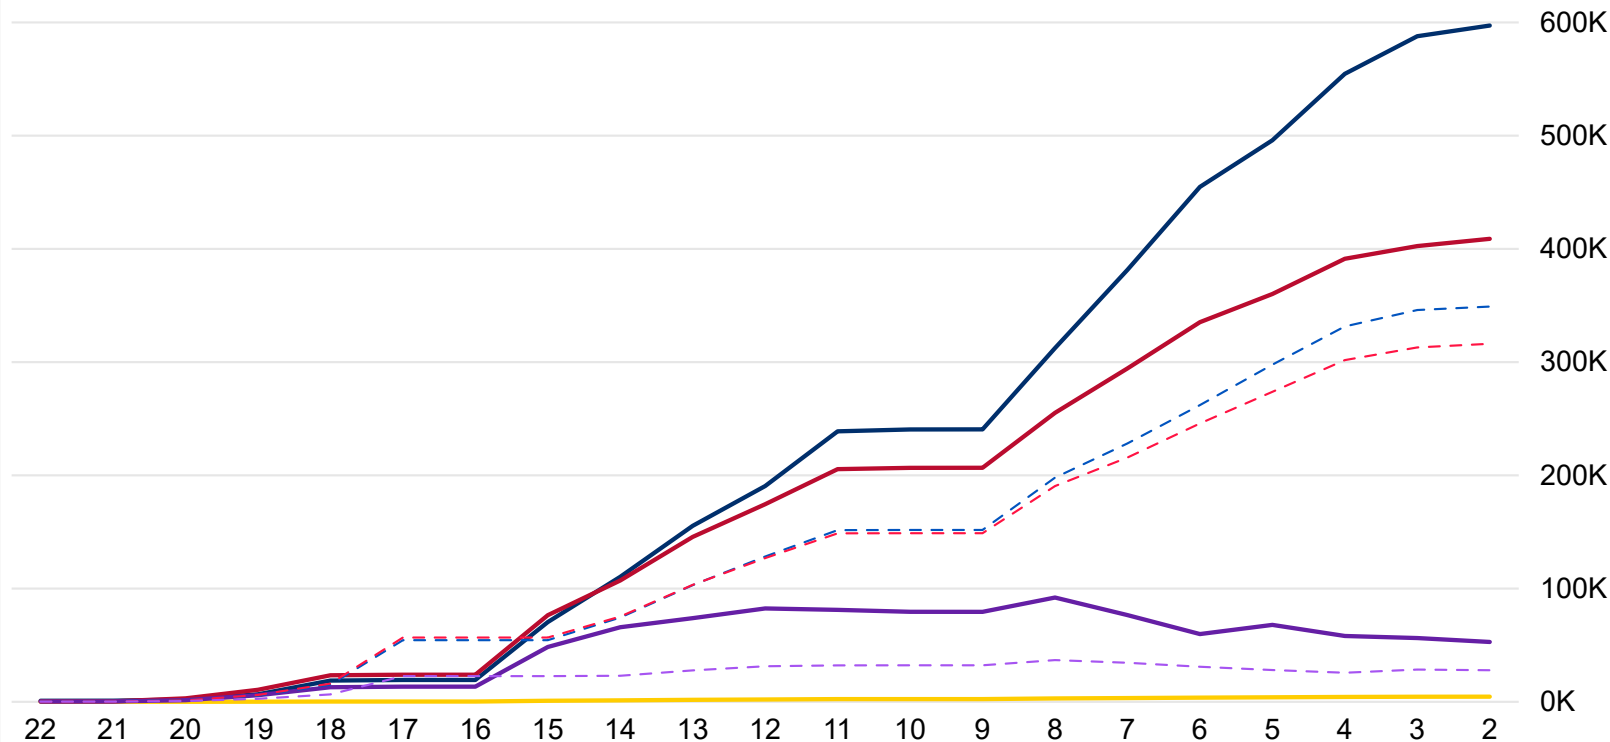

Colorado Secretary of State

1,063,553

TOTAL BALLOTS RETURNED

2020 State Primary

Ballot Return Reporting 2 Days Out

All totals as of June 28, 2020

Ballots Returned 2 Days Out

DEM REP LBR IN PROCESS

1,061,413
MAIL BALLOTS TOTAL
2,140
IN PERSON TOTAL

2020 State Primary Eligible Active Voters

State Primary Comparison Trend Line 2020 & 2018

DEM LBR REP IN PROCESS 2018 DEM 2018 REP 2018 IN PROCESS

Colorado Secretary of State

2020 State Primary

Unaffiliated Turnout 2 Days Out

All totals as of June 28, 2020

2020 State Primary Unaffiliated Voters

1,415,360
UAF - No Preference

8,047
UAF - DEM Preference

285
UAF - LBR Preference

2,737
UAF - REP Preference

Ballot Type Returned by Unaffiliated

Unaffiliated Preferences

330,544

UNAFFILIATED BALLOTS RETURNED

In Process Ballots

In Primary Elections, Unaffiliated voters who do not choose a party preference receive a packet of both major party ballots in the mail. In Process Ballots are those packets that have been returned, but have not yet been processed to determine which major party ballot was returned.