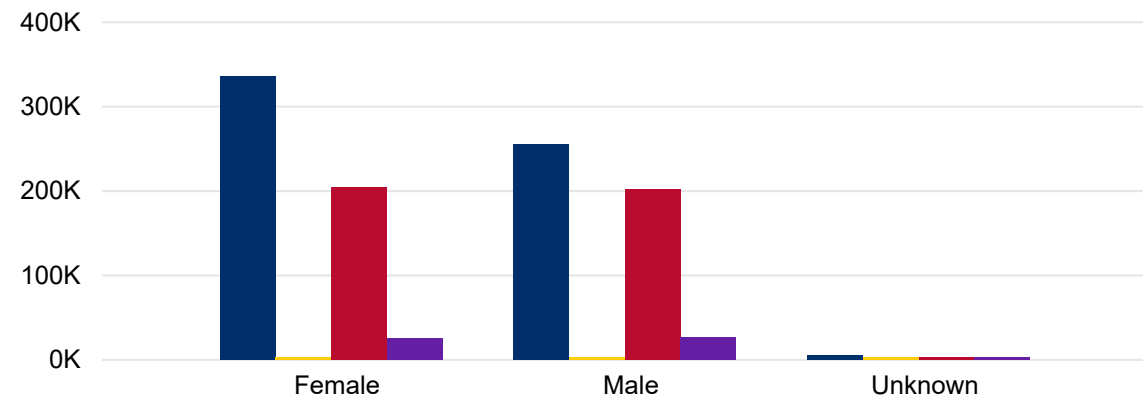

Colorado Secretary of State

2020 State Primary
 Ballot Returns by Gender/Age
 2 Days Out
 All totals as of June 28, 2020

Total Ballots Tabulated by Age Range

AGE RANGE ● <18 ● 18-24 ● 25-34 ● 35-44 ● 45-54 ● 55-64 ● 65-74 ● 75+

Total Ballots Tabulated by Gender/Age Range

Colorado Secretary of State

2020 State Primary

Ballot Returns by Gender/Age

2 Days Out

All totals as of June 28, 2020

Total Ballots Tabulated by Gender

DEM Total LBR Total REP Total IN PROCESS

Ballot Type Tabulated by Age Range

DEM Total LBR Total REP Total IN PROCESS