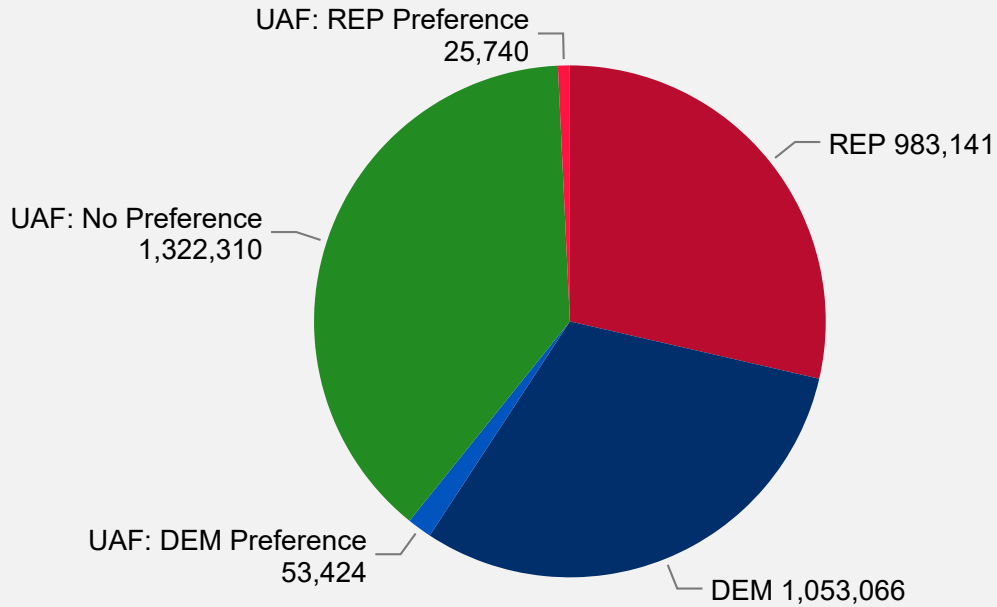

Colorado Secretary of State

2020 Presidential Primary

Ballot Return Reporting
2 Days Out March 2, 2020

*Returns as of 3/1/2020

1,073,979

TOTAL BALLOTS RETURNED

2020 Presidential Primary Eligible Active Voters

Ballots Returned 2 Days Out

● REP ● DEM ● IN PROCESS

Trend Line of Ballots Returned by Day

— REP — DEM — IN PROCESS