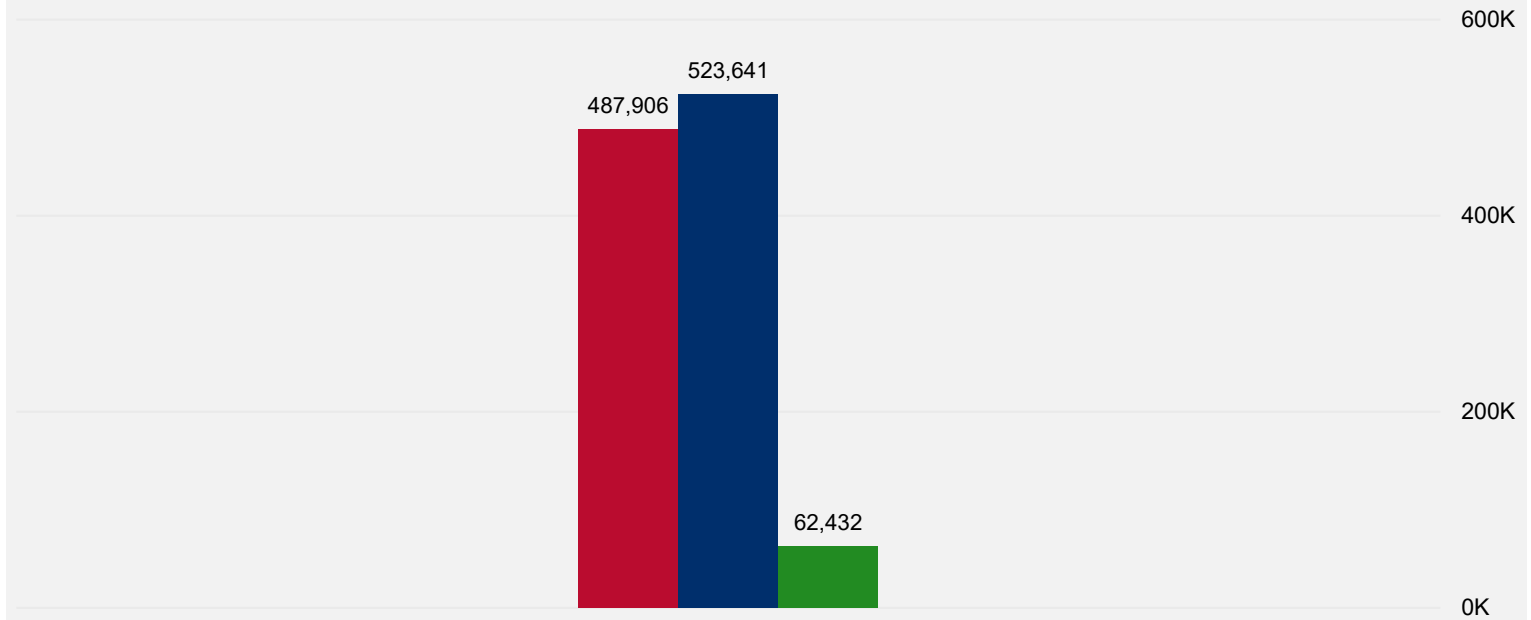

Colorado Secretary of State

2020 Presidential Primary

Ballot Return Reporting
2 Days Out March 2, 2020

*Returns as of 3/1/2020

1,073,979

TOTAL BALLOTS RETURNED

2020 Presidential Primary Eligible Active Voters

Ballots Returned 2 Days Out

● REP ● DEM ● IN PROCESS

Trend Line of Ballots Returned by Day

— REP — DEM — IN PROCESS