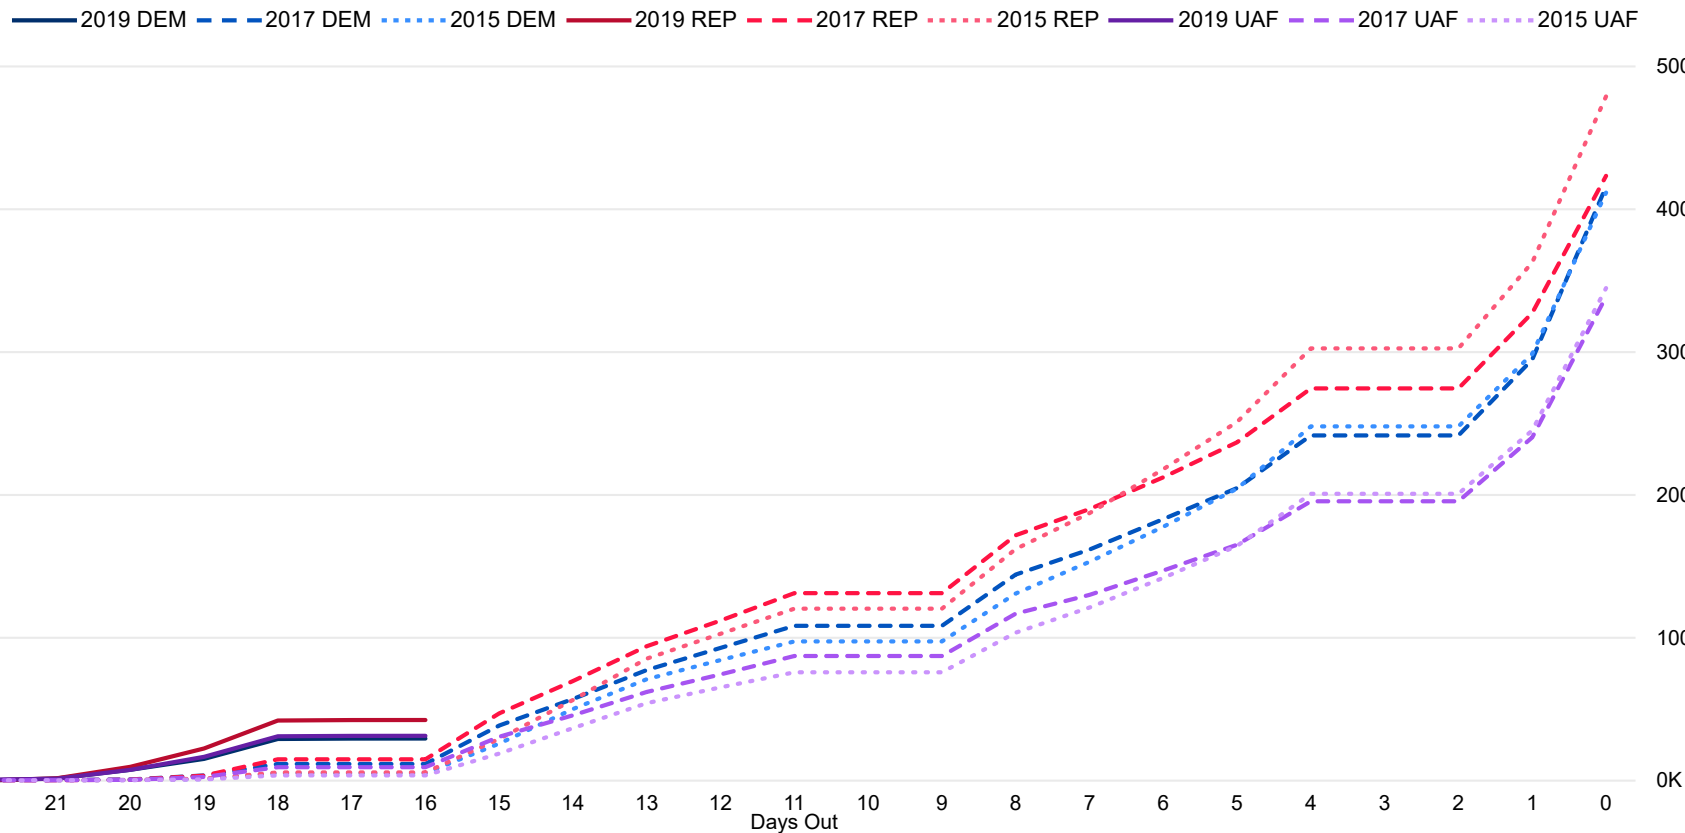

**2019 Coordinated Election**

Ballot Return Reporting

October 21st, 2019

(Returns as of October 20th )

16 Days Out from Election Day

Total Ballots Returned as of October 20th

**104,558**

**Ballots Returned 16 Days Out by Major Party Registration**

**2019 Percent of Ballots Returned by Party Registration**

**Trend Line of Ballots Returned by Day 2015, 2017 & 2019 By Major Party Registration**

**2019 Percent of Total Active Voters by Party Registration**