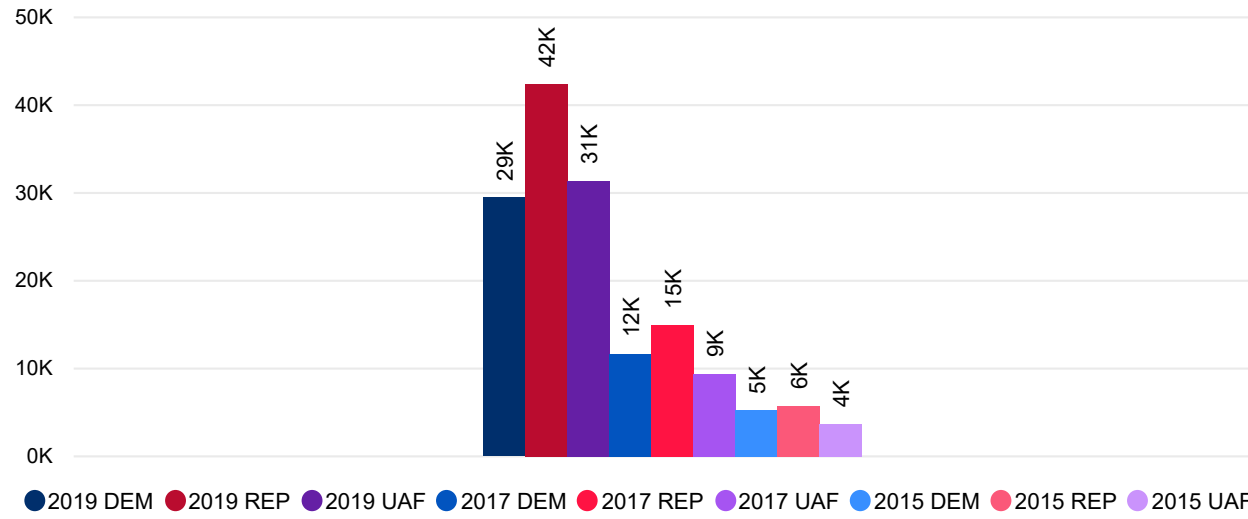

**2019 Coordinated Election**

Ballot Return Reporting

October 21st, 2019

(Returns as of October 20th )

16 Days Out from Election Day

Total Ballots Returned as of October 20th

**104,558**

**Ballots Returned 16 Days Out by Major Party Registration**

**2019 Percent of Ballots Returned by Party Registration**

**Trend Line of Ballots Returned by Day 2015, 2017 & 2019 By Major Party Registration**

**2019 Percent of Total Active Voters by Party Registration**