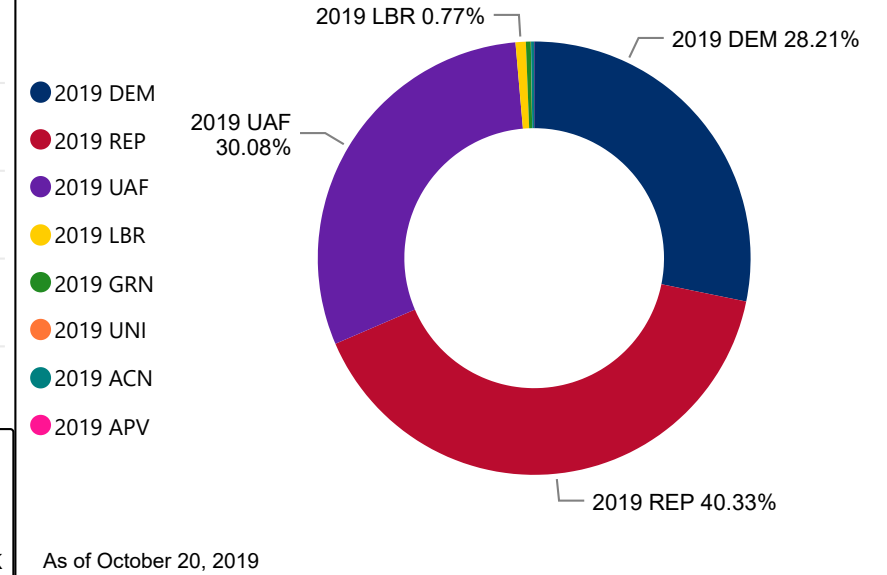

**2019 Coordinated Election**

Ballot Return Reporting

October 21st, 2019

(Returns as of October 20th )

16 Days Out from Election Day

Total Ballots Returned as of October 20th

**104,558**

**Ballots Returned 16 Days Out by Major Party Registration**

**2019 Percent of Ballots Returned by Party Registration**

**Trend Line of Ballots Returned by Day 2015, 2017 & 2019 By Major Party Registration**

**2019 Percent of Total Active Voters by Party Registration**