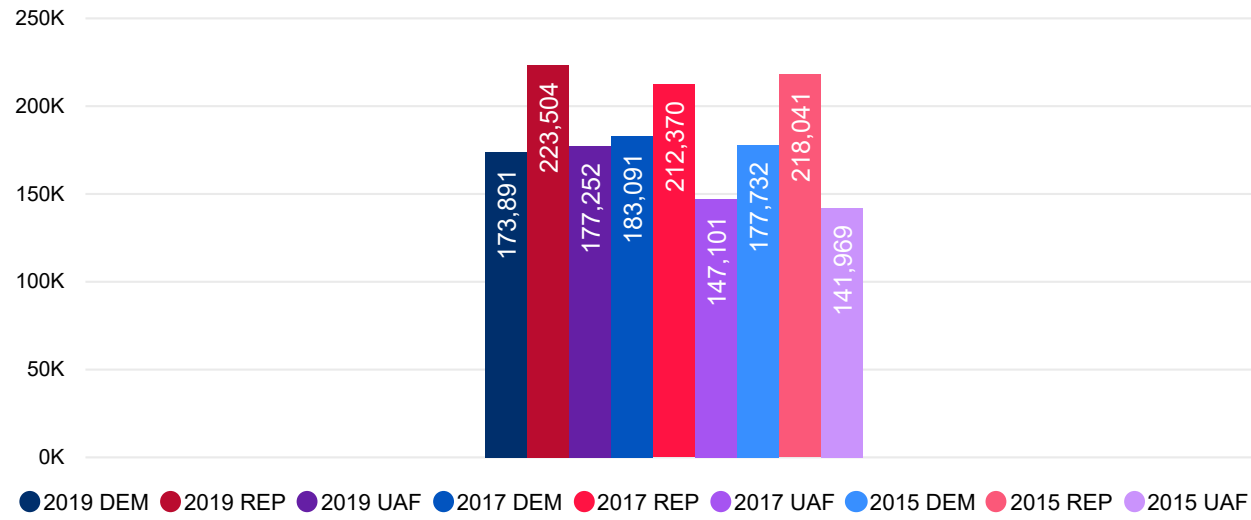

2019 Coordinated Election

Ballot Return Reporting

October 31st, 2019

(Returns as of October 30th)

6 Days Out from Election Day

Total Ballots Returned

as of October 30th

581,249

Ballots Returned 6 Days Out by Major Party Registration

2019 Ballots Returned by Party Registration

Trend Line of Ballots Returned by Day 2015, 2017 & 2019 By Major Party Registration

2019 Percent of Total Active Voters by Party Registration