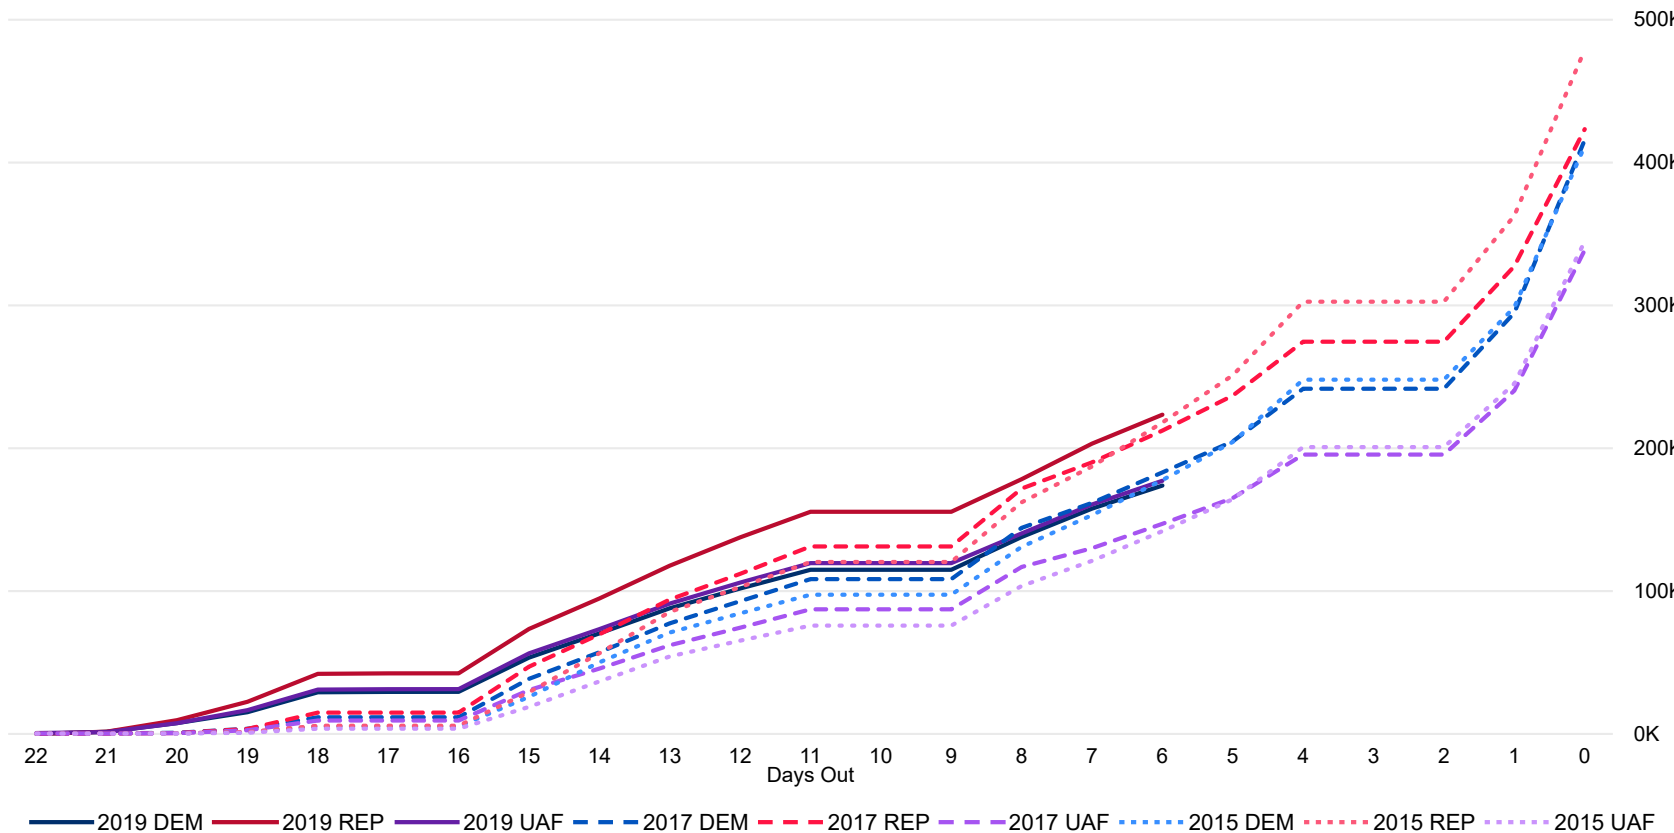

2019 Coordinated Election

Ballot Return Reporting

October 31st, 2019

(Returns as of October 30th)

6 Days Out from Election Day

Total Ballots Returned

as of October 30th

581,249

Ballots Returned 6 Days Out by Major Party Registration

2019 Ballots Returned by Party Registration

Trend Line of Ballots Returned by Day 2015, 2017 & 2019 By Major Party Registration

2019 Percent of Total Active Voters by Party Registration