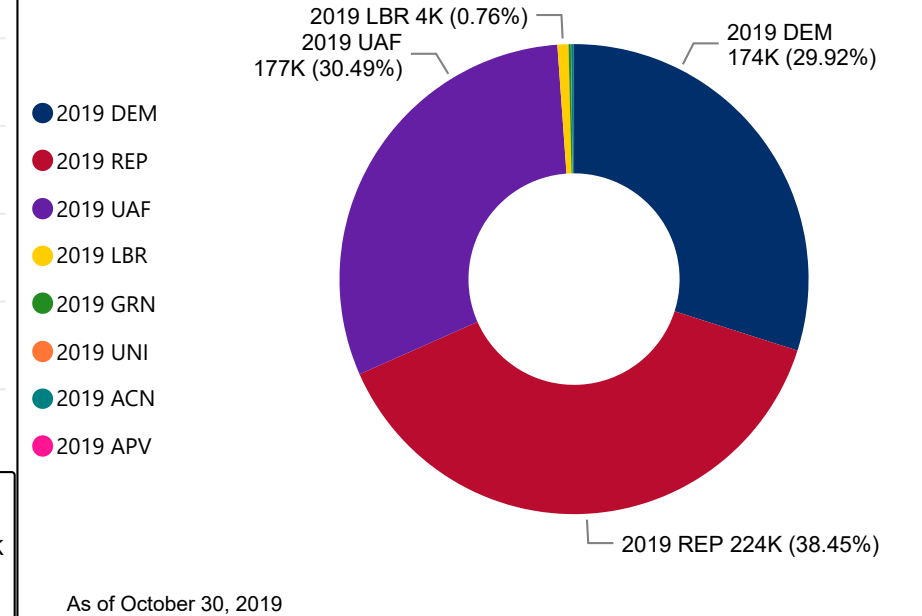

2019 Coordinated Election

Ballot Return Reporting

October 31st, 2019

(Returns as of October 30th)

6 Days Out from Election Day

Total Ballots Returned

as of October 30th

581,249

Ballots Returned 6 Days Out by Major Party Registration

2019 Ballots Returned by Party Registration

Trend Line of Ballots Returned by Day 2015, 2017 & 2019 By Major Party Registration

2019 Percent of Total Active Voters by Party Registration